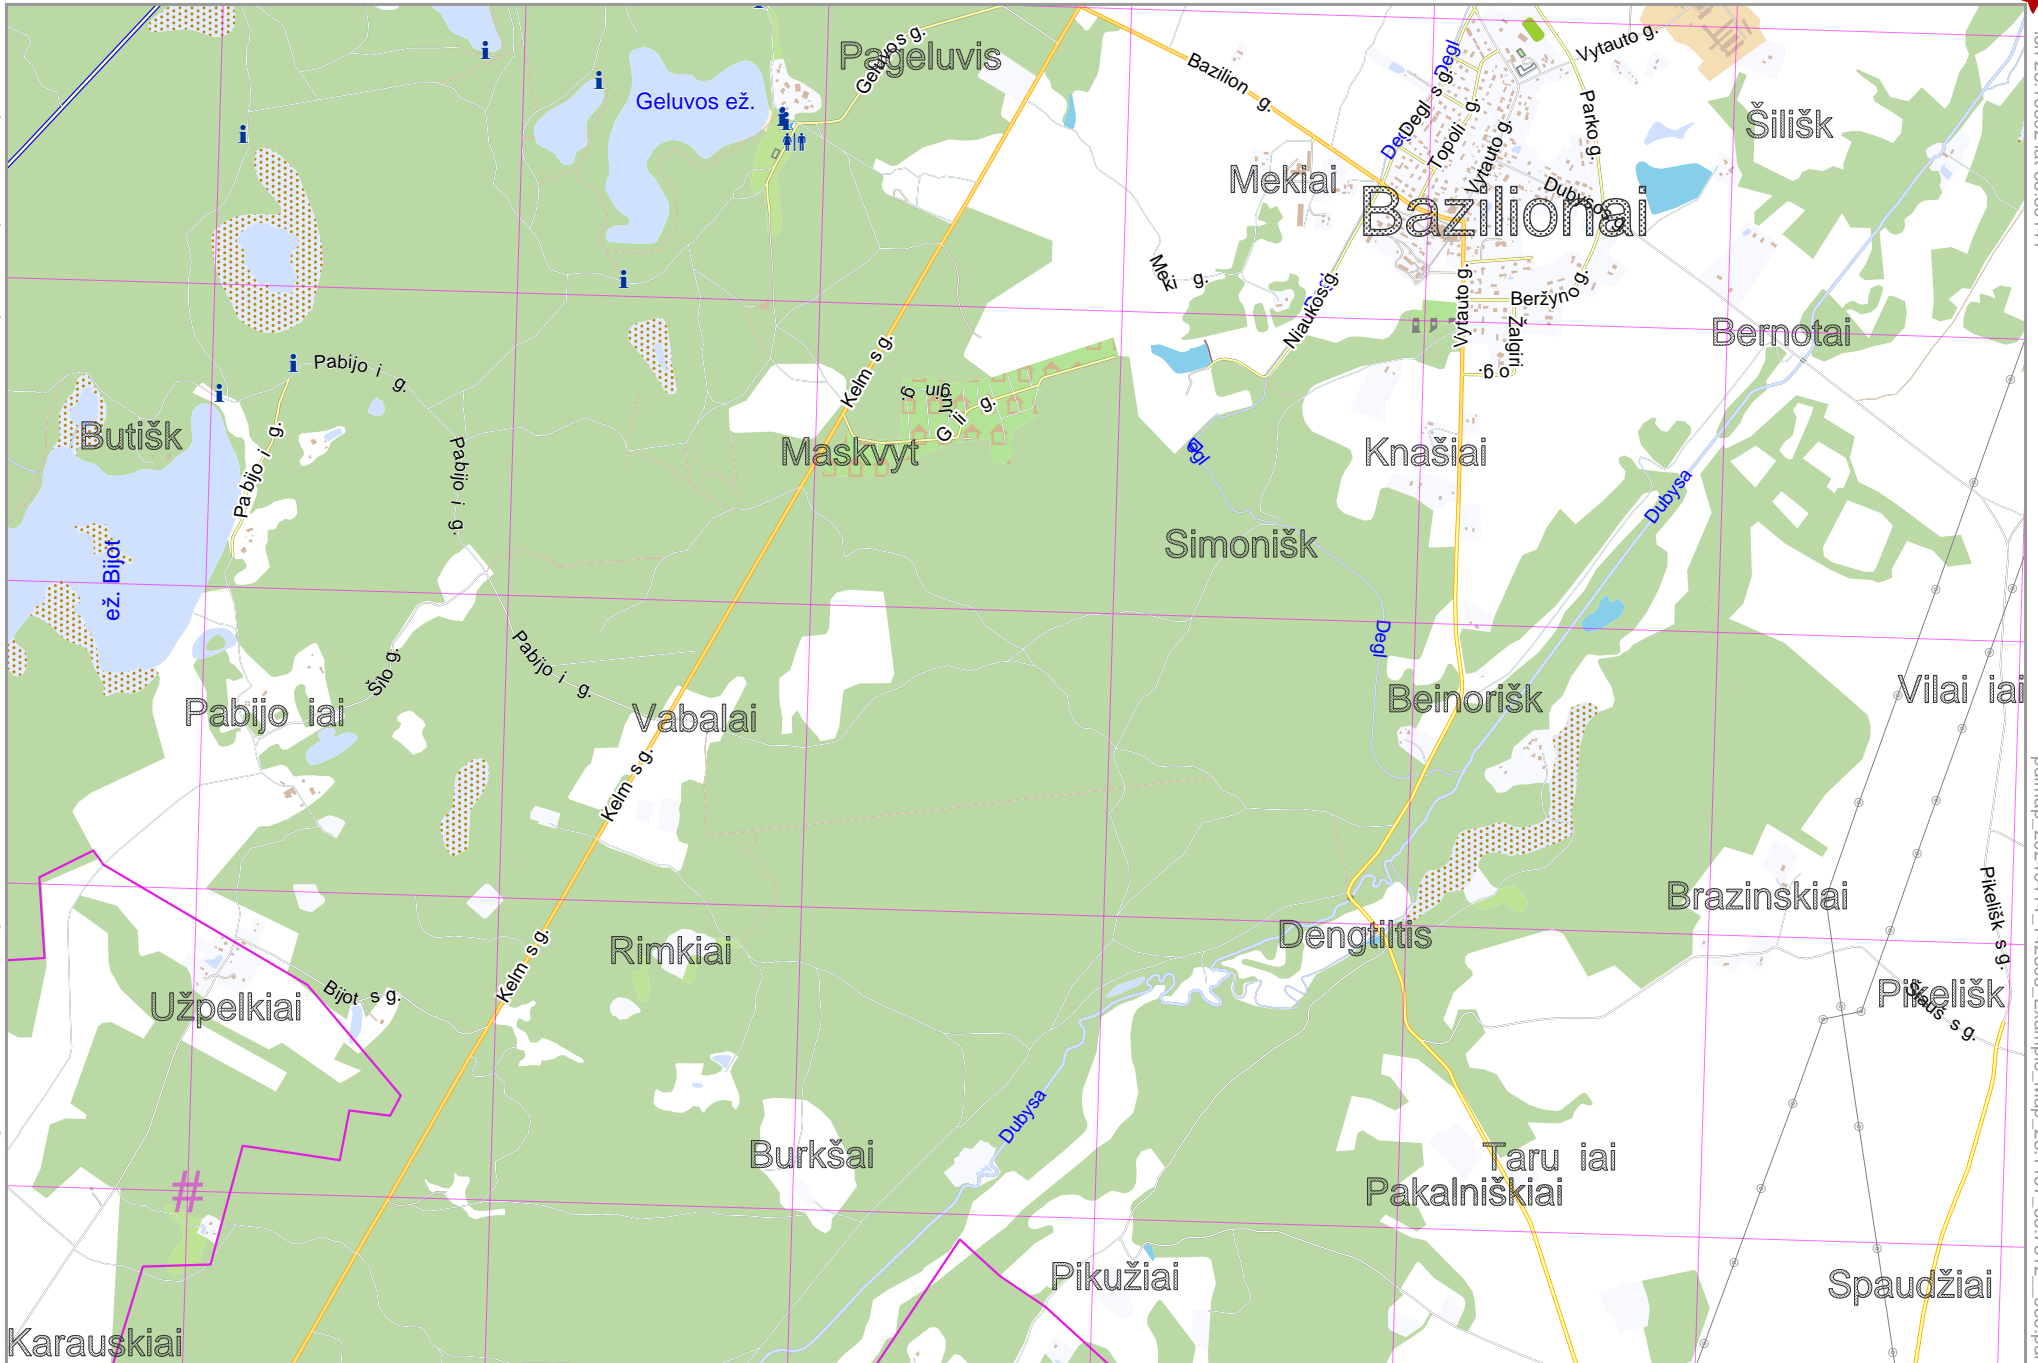

Map data © OpenStreetMap contributors

lon 23.168921ai 55.80141

lon 23.06253 lat 55.76100 [nom. scale = 1 / 25000]

pdfmap_20240414_142305_Example_Map_23.1157_55.7812_956.pdf

UTM: 34 U easting 630.00 km northing 6182.00 km
UTM-Grid-width = 1000m

www.milvusmap.eu