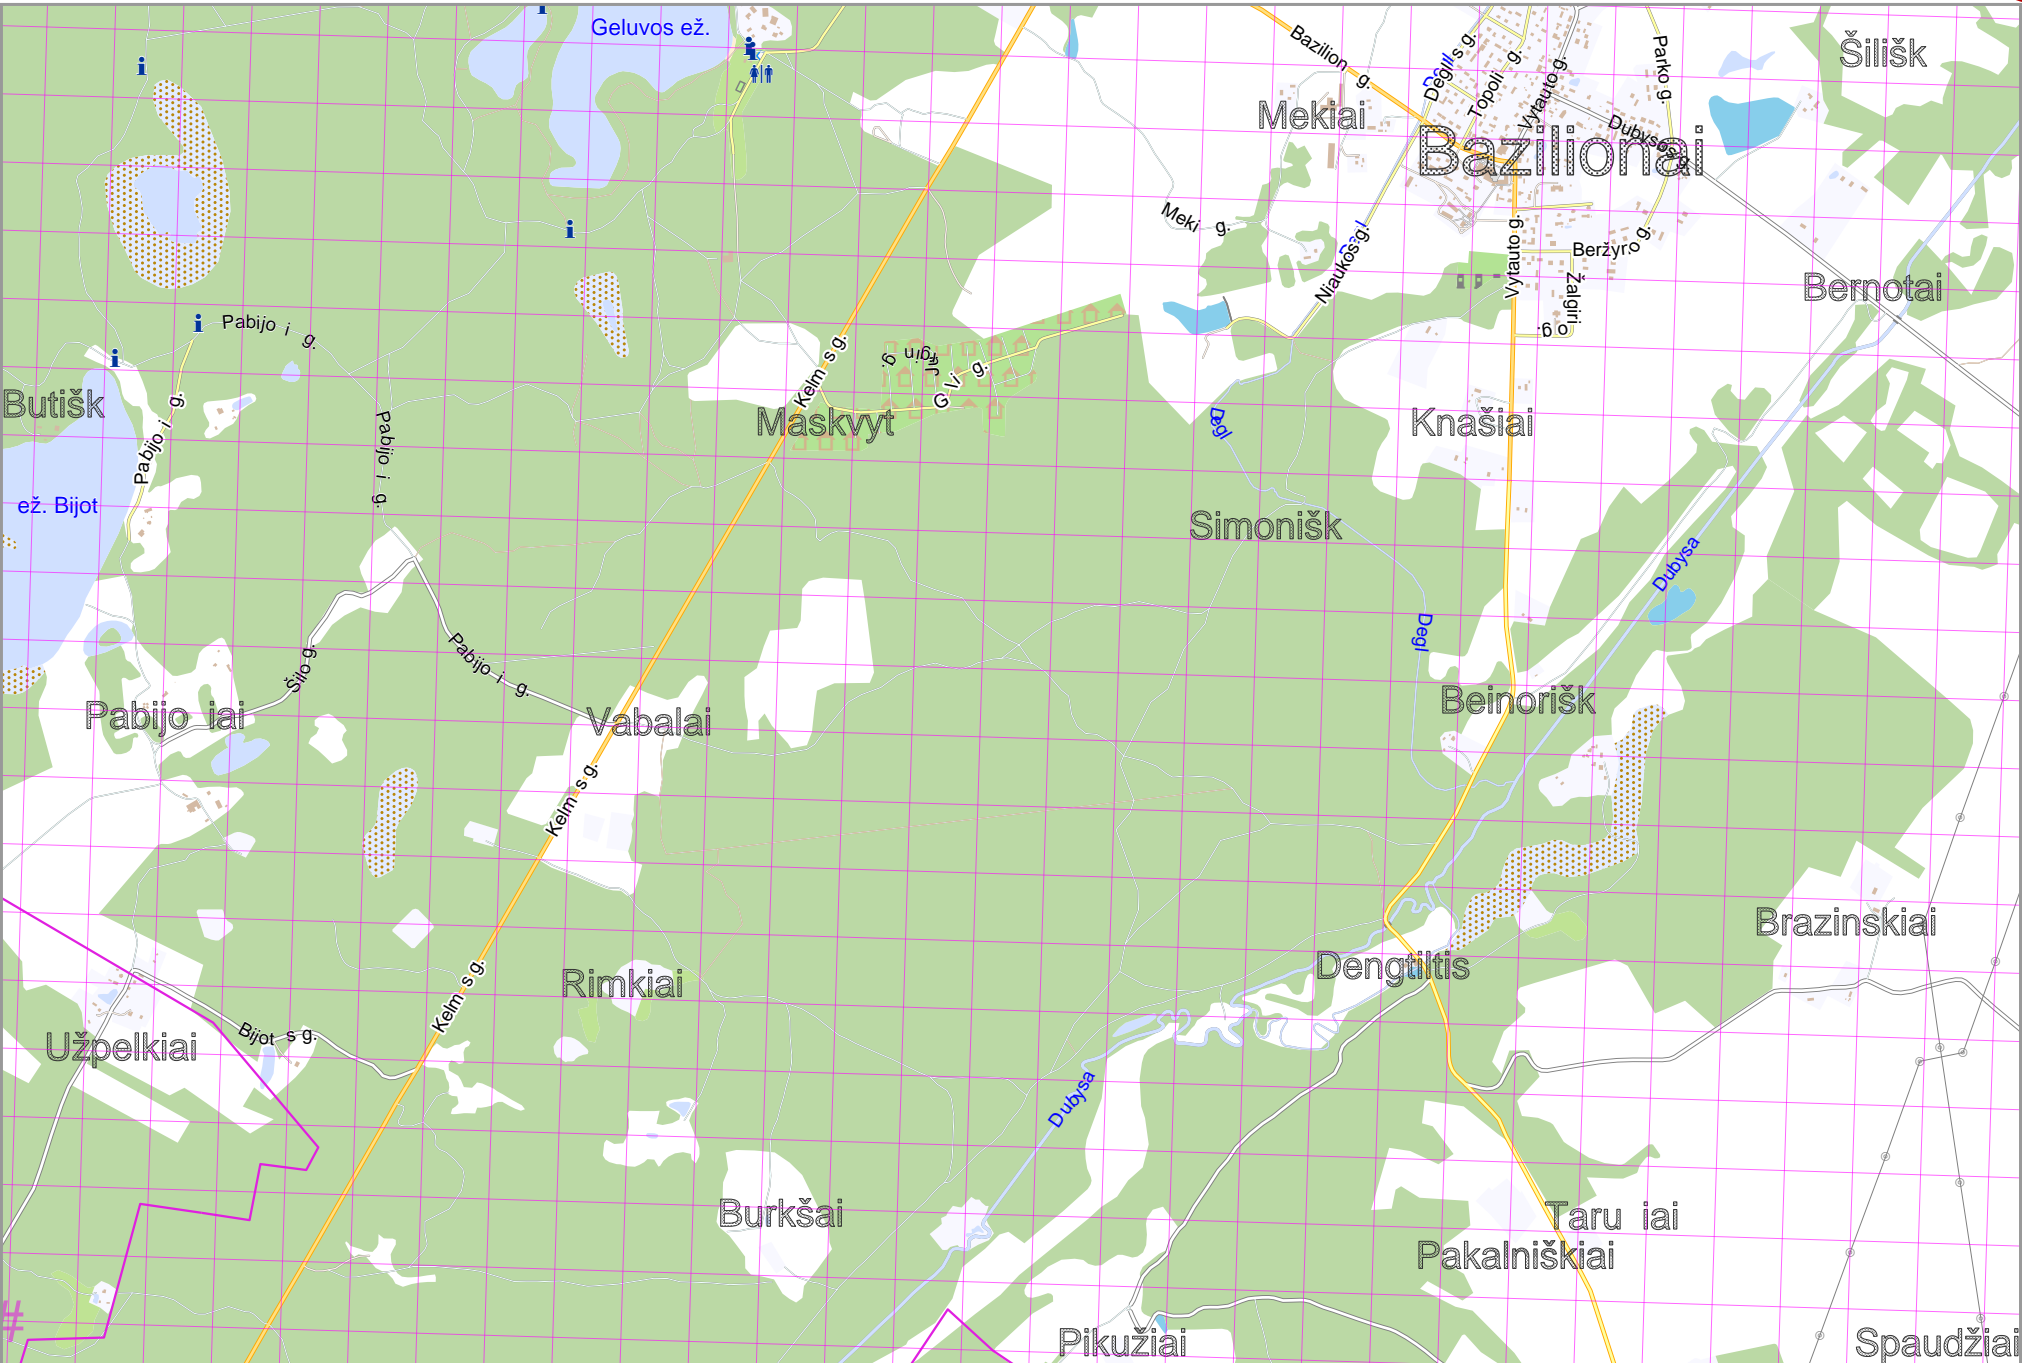

Map data © OpenStreetMap contributors

lon 23.06849 lat 55.76326 [ nom. scale = 1 / 22202 ]

lon 23.16296 lat 55.79915

pdfmap\_20240414\_140539\_Example\_Map\_23.1157\_55.7812\_066.pdf

# UTM: 34 U easting 629.80 km northing 6181.80 km  
UTM-Grid-width = 200m

www.milvusmap.eu