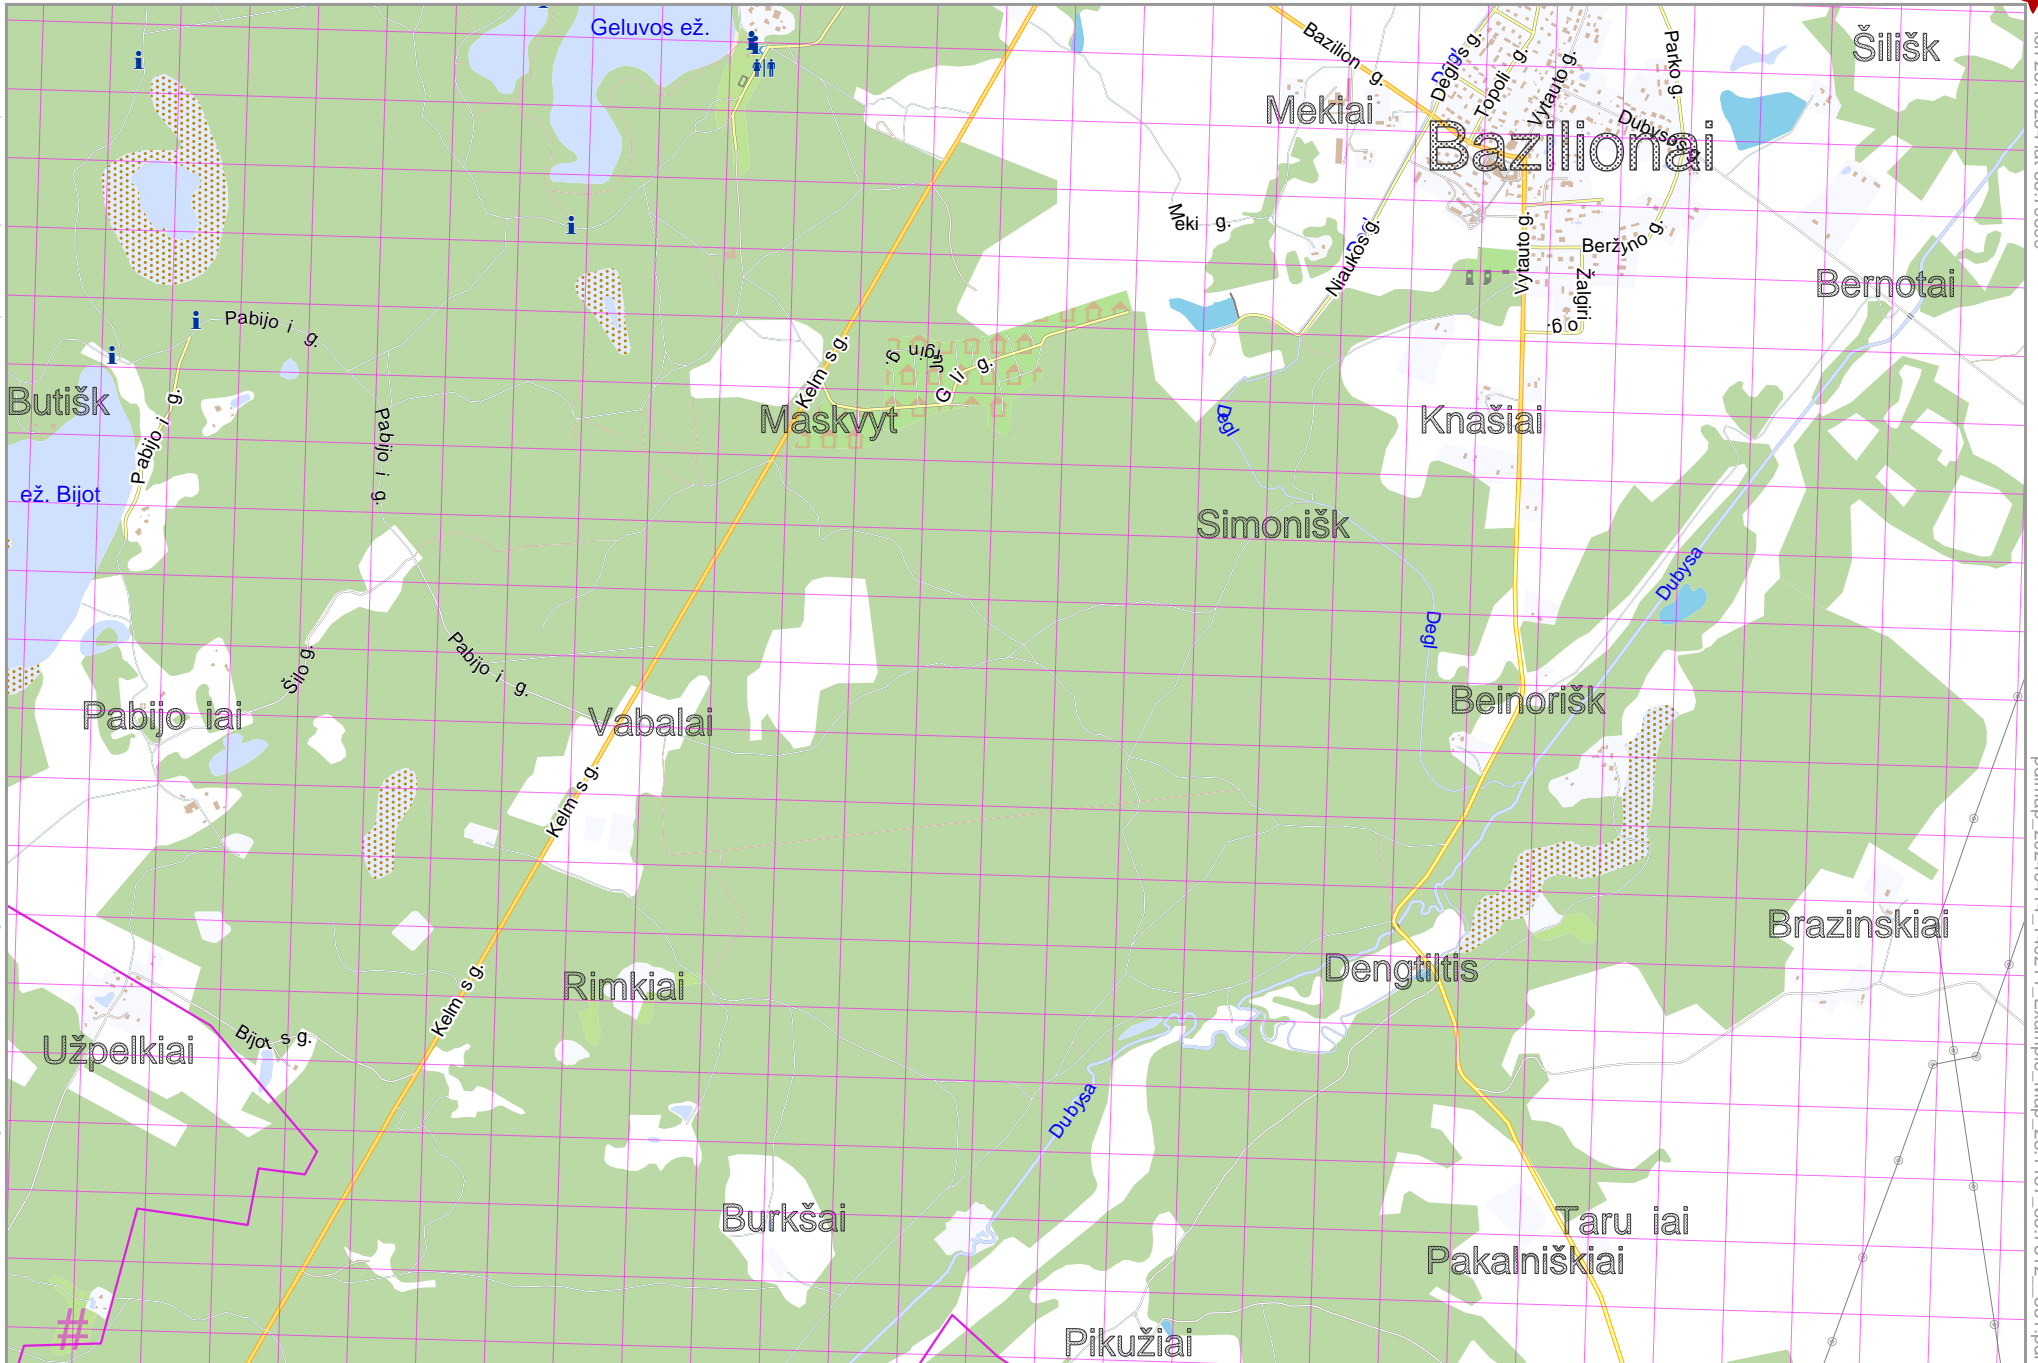

Map data © OpenStreetMap contributors

lon 23.06891 lat 55.76342 [ nom. scale = 1 / 22003 ]

lon 23.16254 lat 55.79899

pdfmap\_20240414\_140211\_Example\_Map\_23.1157\_55.7812\_351.pdf

# UTM: 34 U easting 630.00 km northing 6181.80 km  
UTM-Grid-width = 200m

www.milvusmap.eu