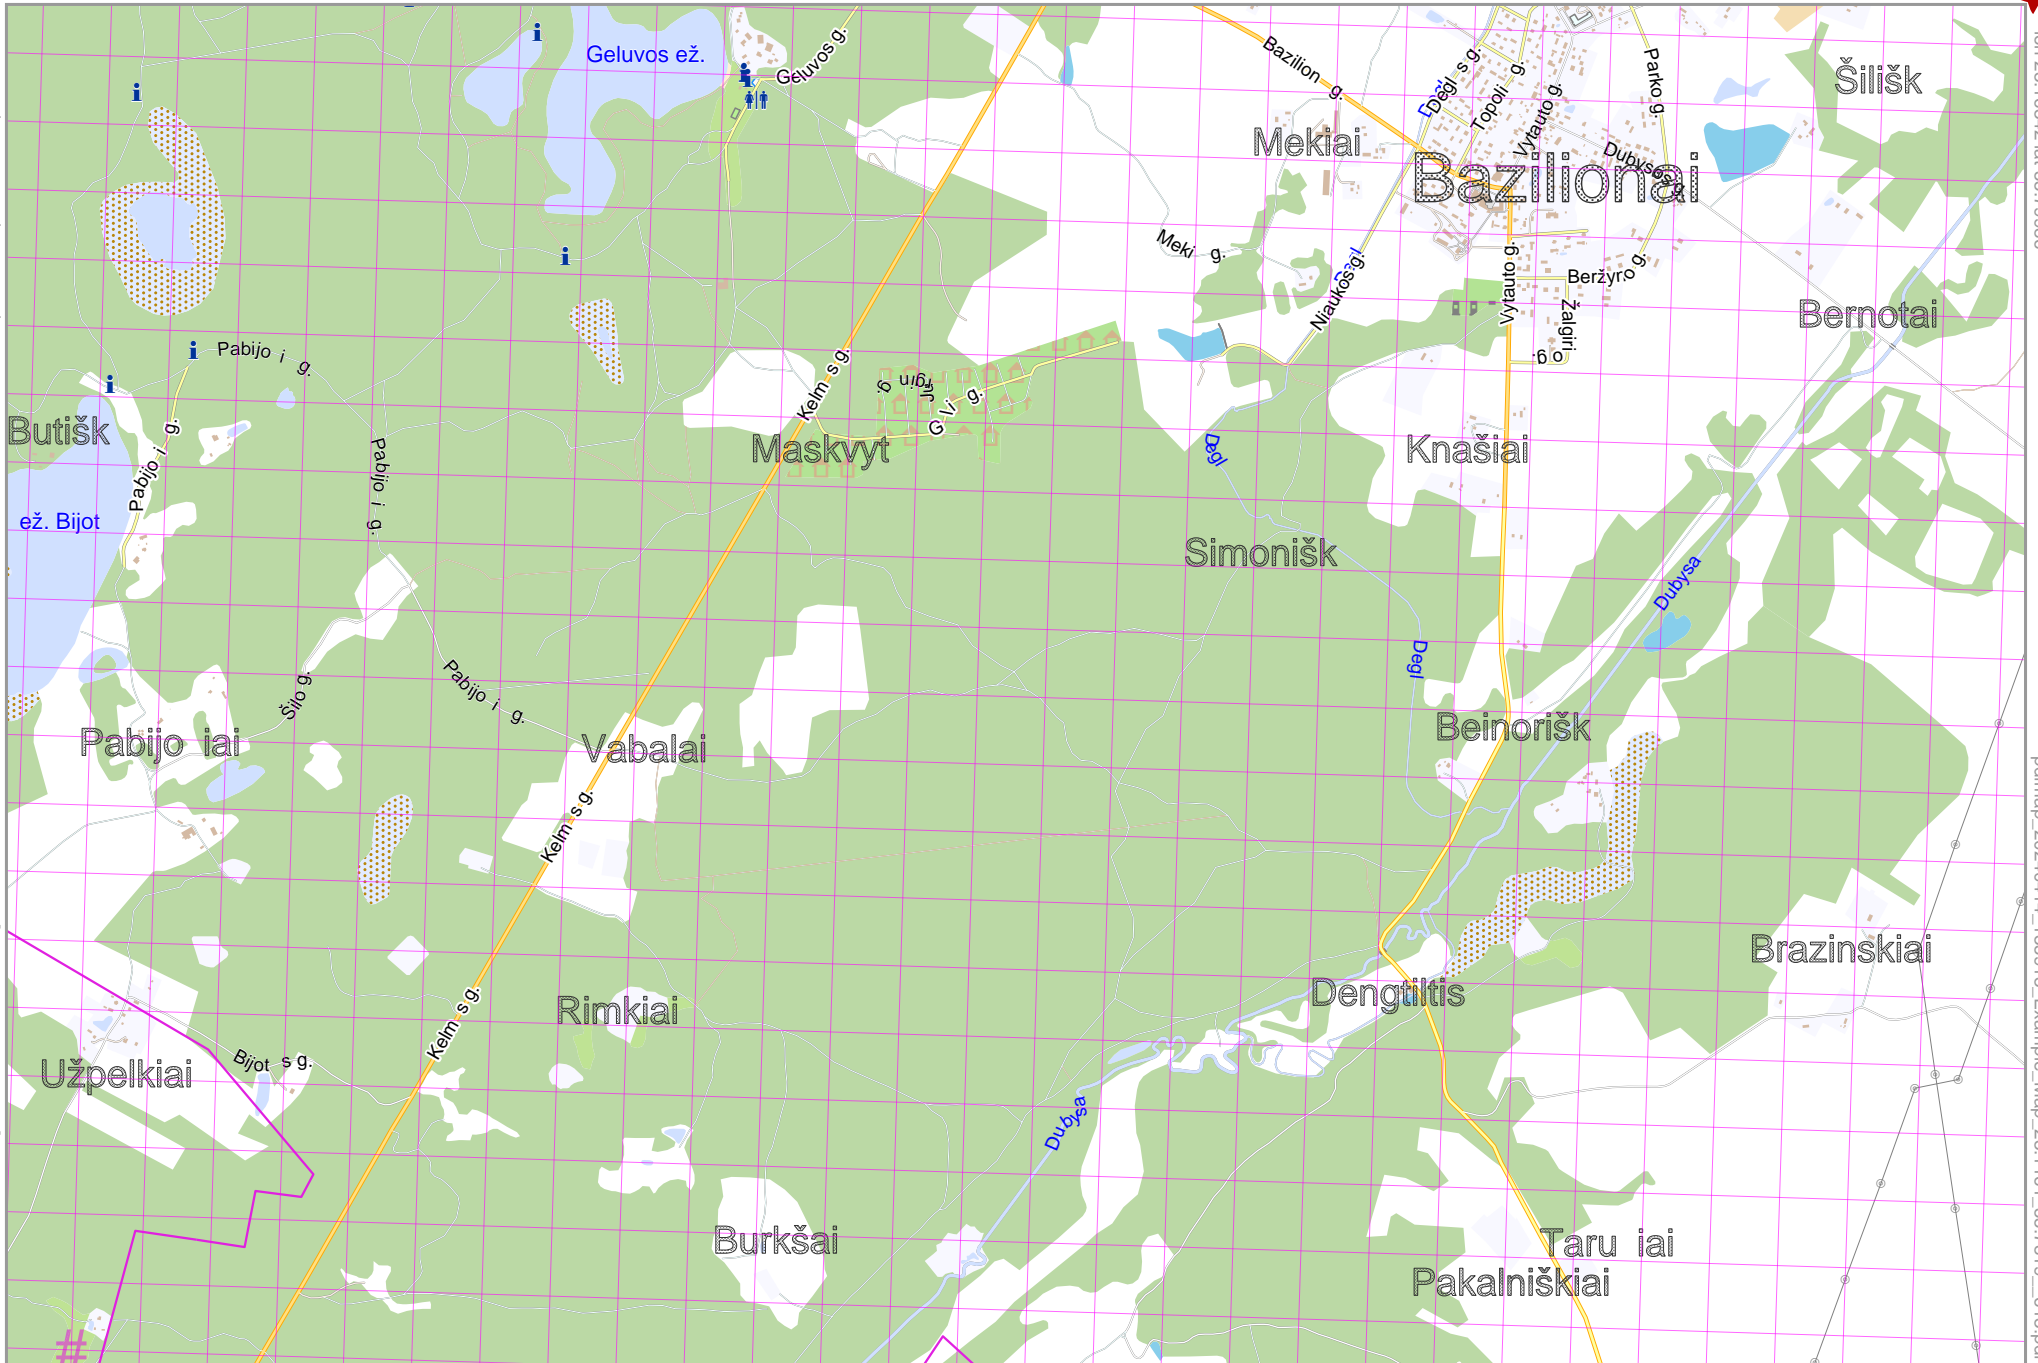

Map data © OpenStreetMap contributors

lon 23.163421ai 55.79986

lon 23.06895 lat 55.76397 [nom. scale = 1 / 22200]

pdfmap_20240414_135913_Example_Map_23.1161_55.7819_613.pdf

UTM: 34 U easting 630.00 km northing 6181.80 km
UTM-Grid-width = 200m

www.milvusmap.eu