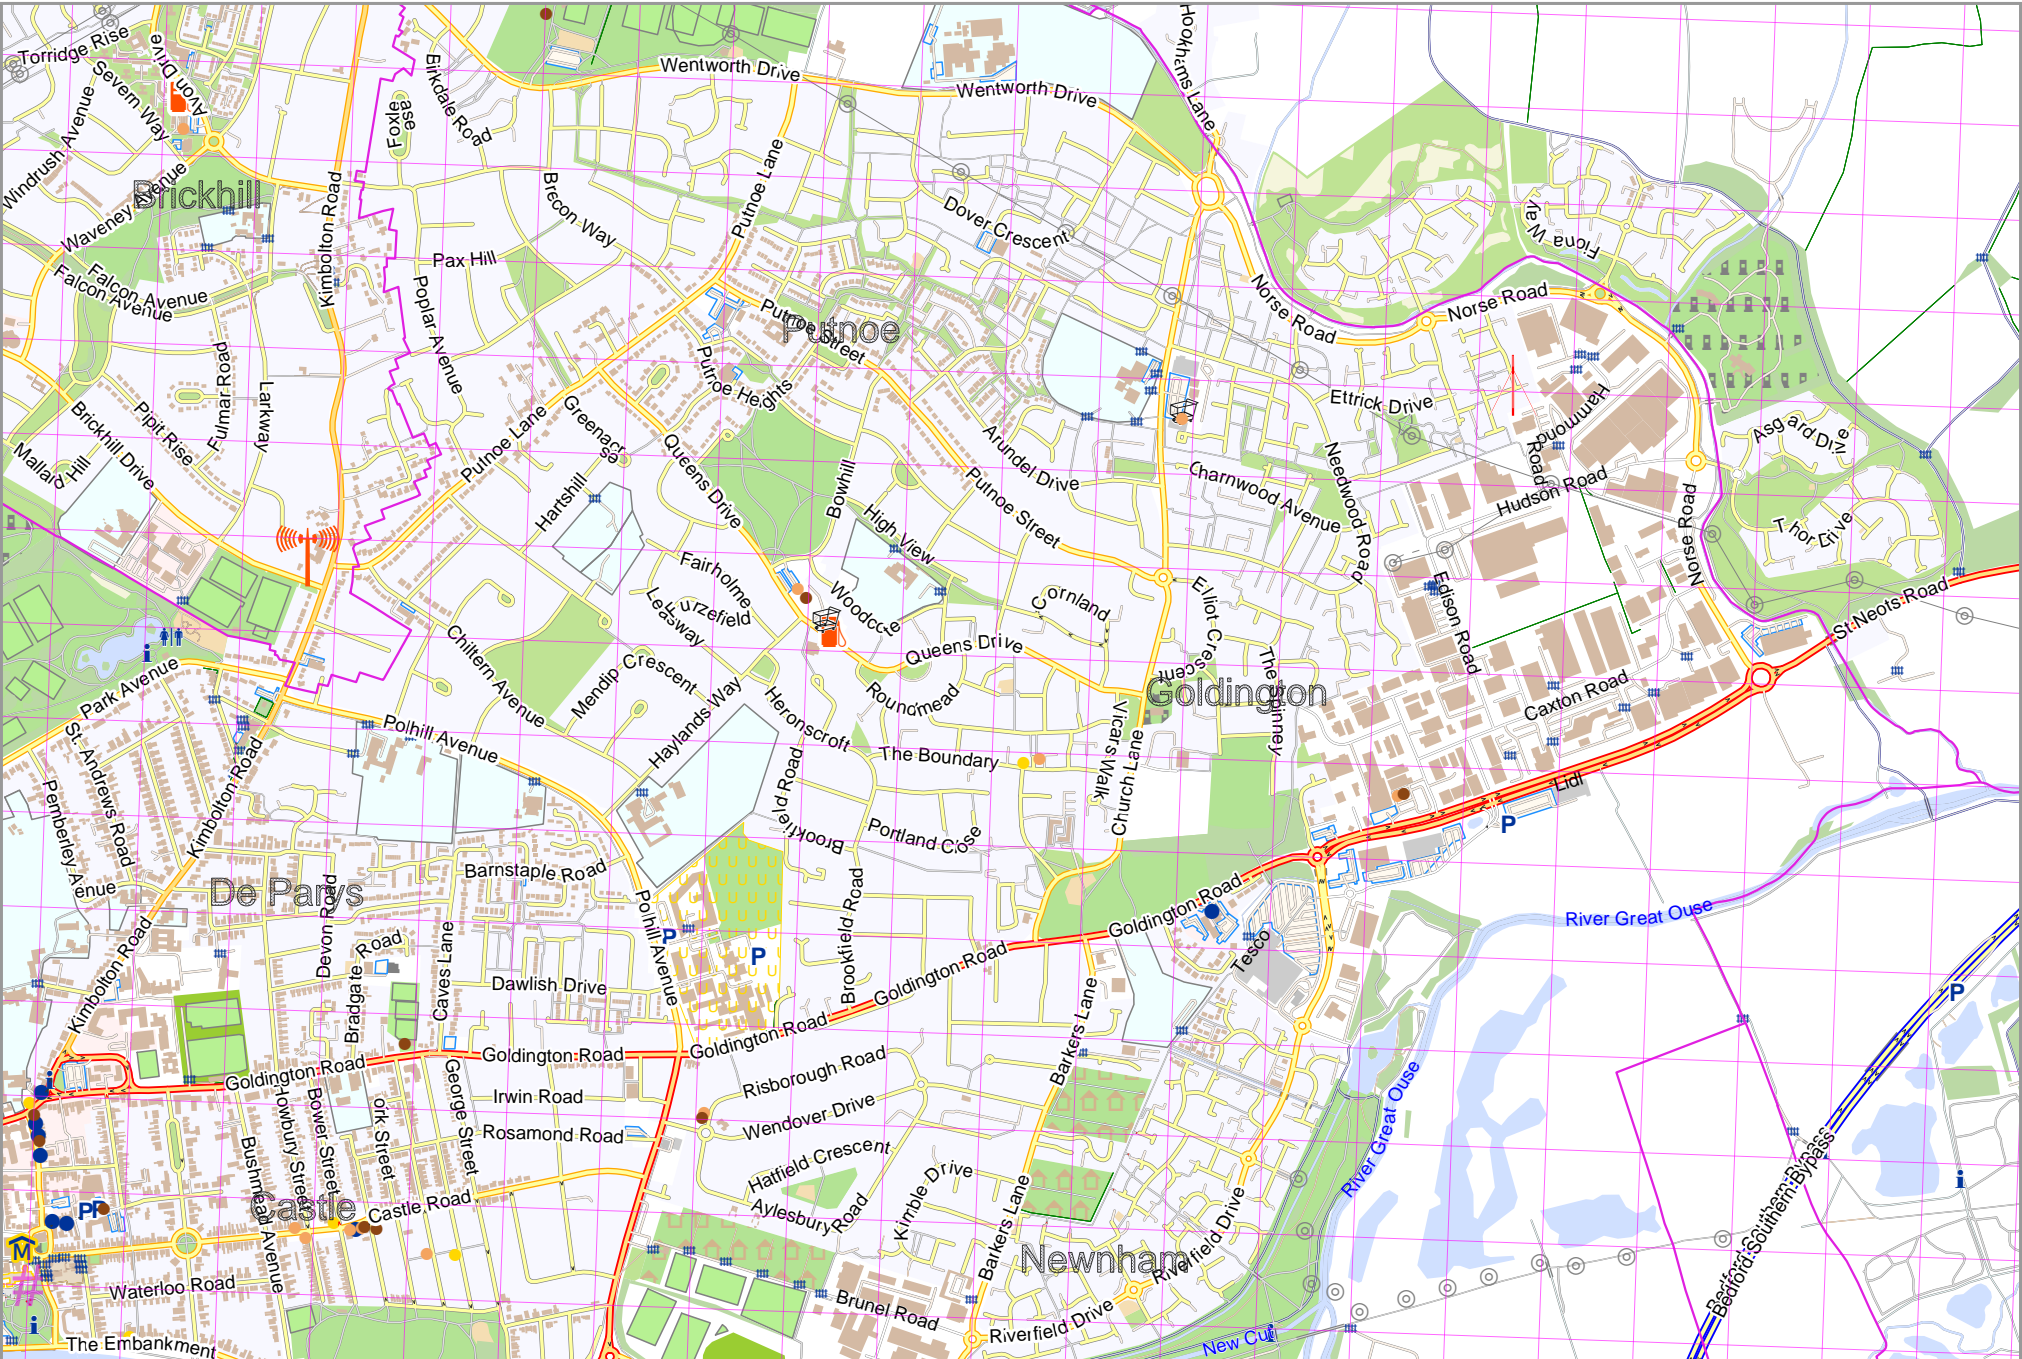

Map data © OpenStreetMap contributors

lon -0.46417 lat 52.13449 [nom. scale = 1 / 16000]

lon -0.40176 lat 52.16037

pdfmap_20240414_135157_North_East_Bedford_-0.4329_52.1474_345.pdf

UTM: 30 U easting 673.60 km northing 5779.20 km
 UTM-Grid-width = 200m