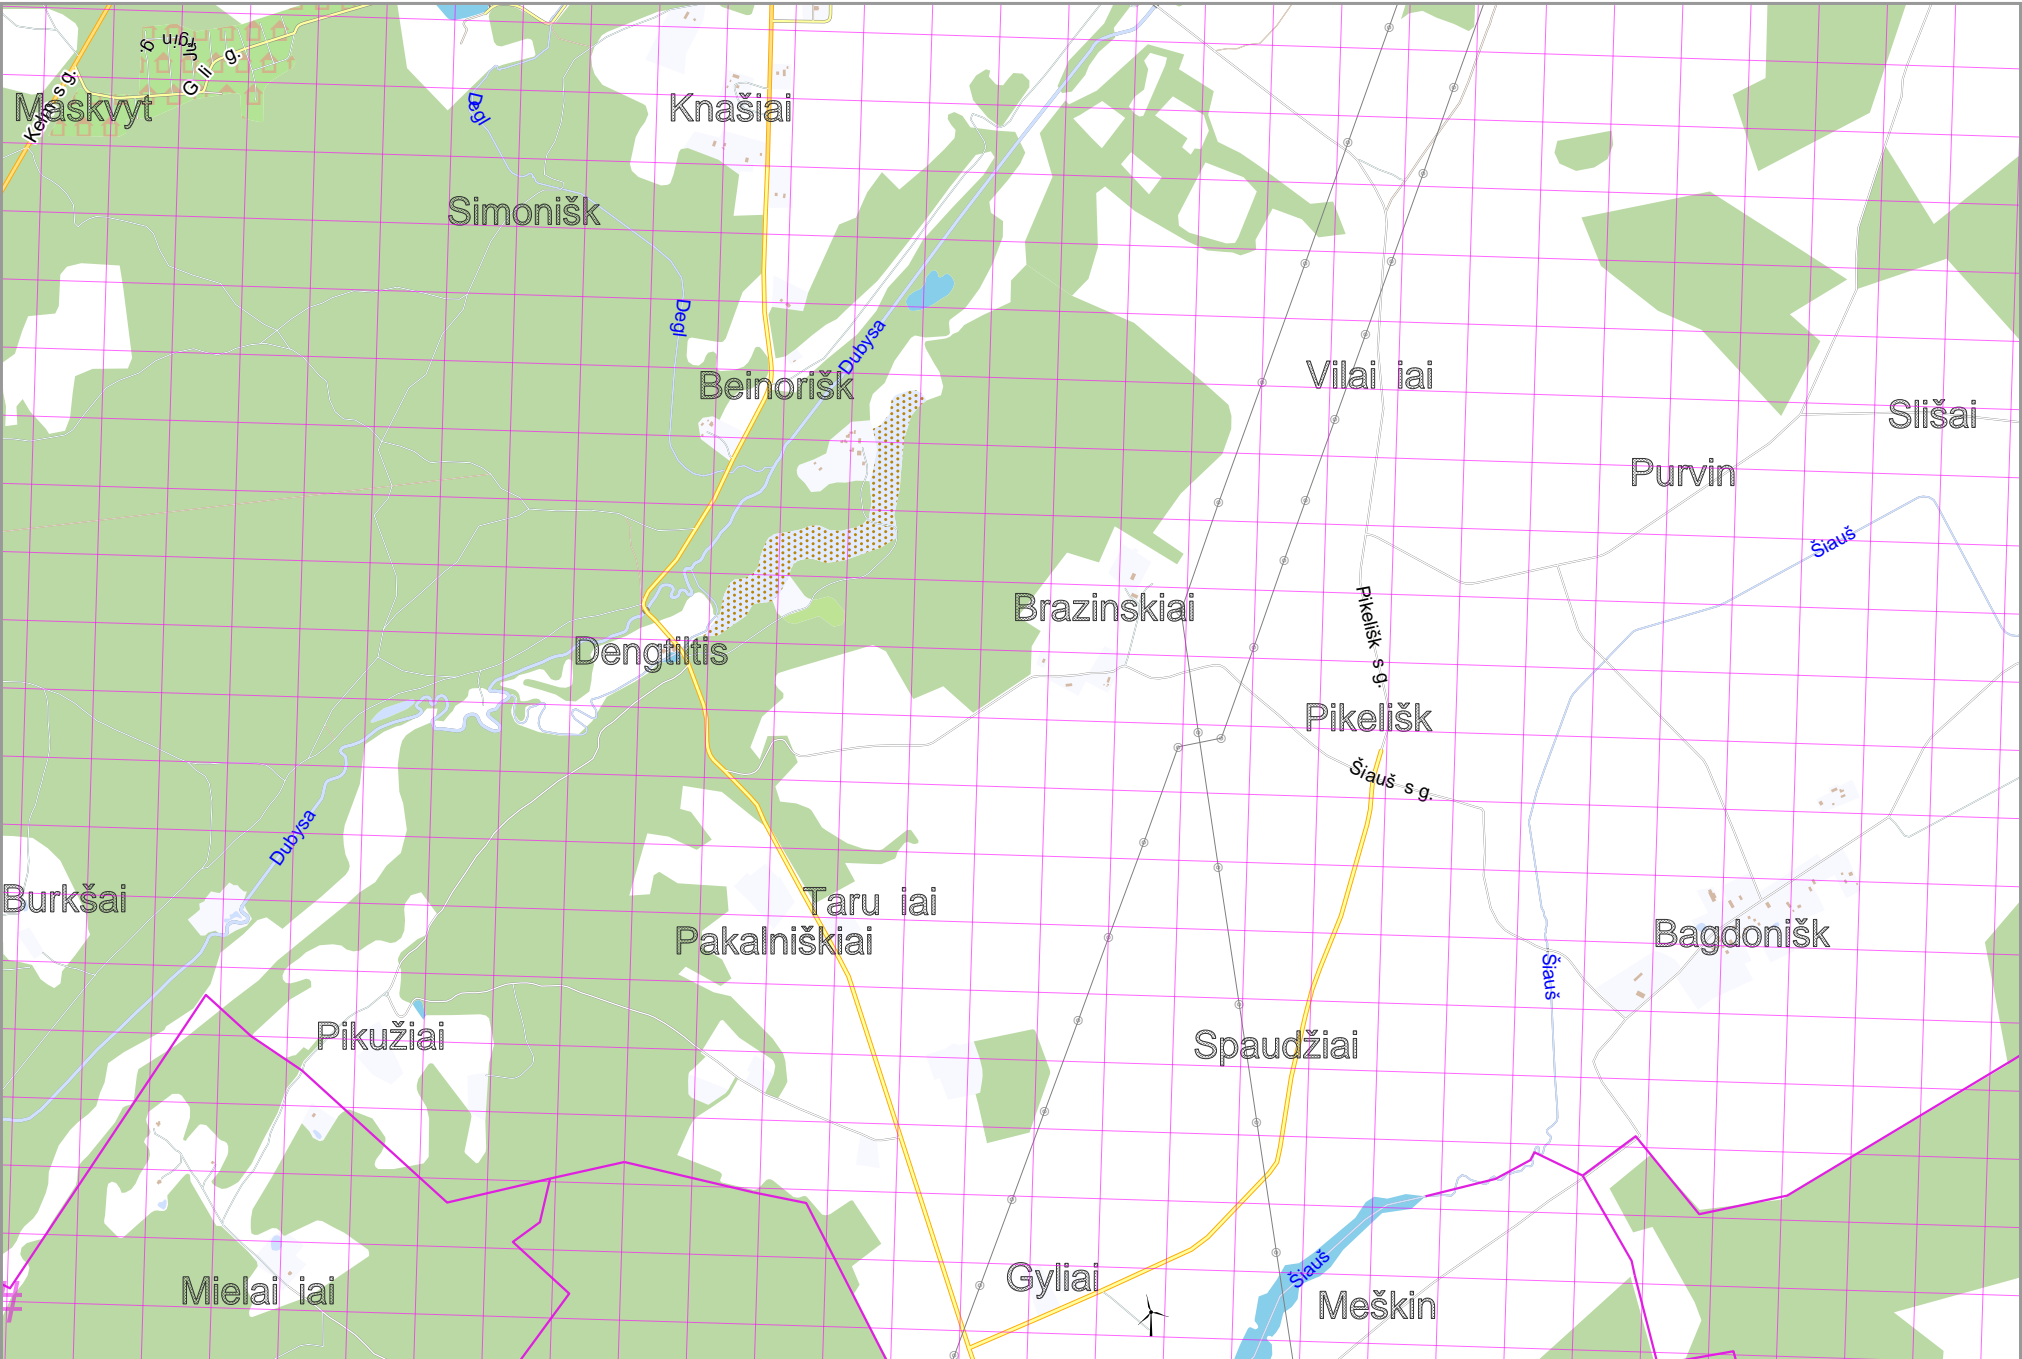

Map data © OpenStreetMap contributors

lon 23.19766 lat 55.79089

lon 23.10320 lat 55.75499 [ nom. scale = 1 / 22203 ]

pdfmap\_20240414\_115451\_Brazinskiai\_22203\_23.1504\_55.7729\_051.pdf

# UTM: 34 U easting 632.00 km northing 6181.00 km  
UTM-Grid-width = 200m