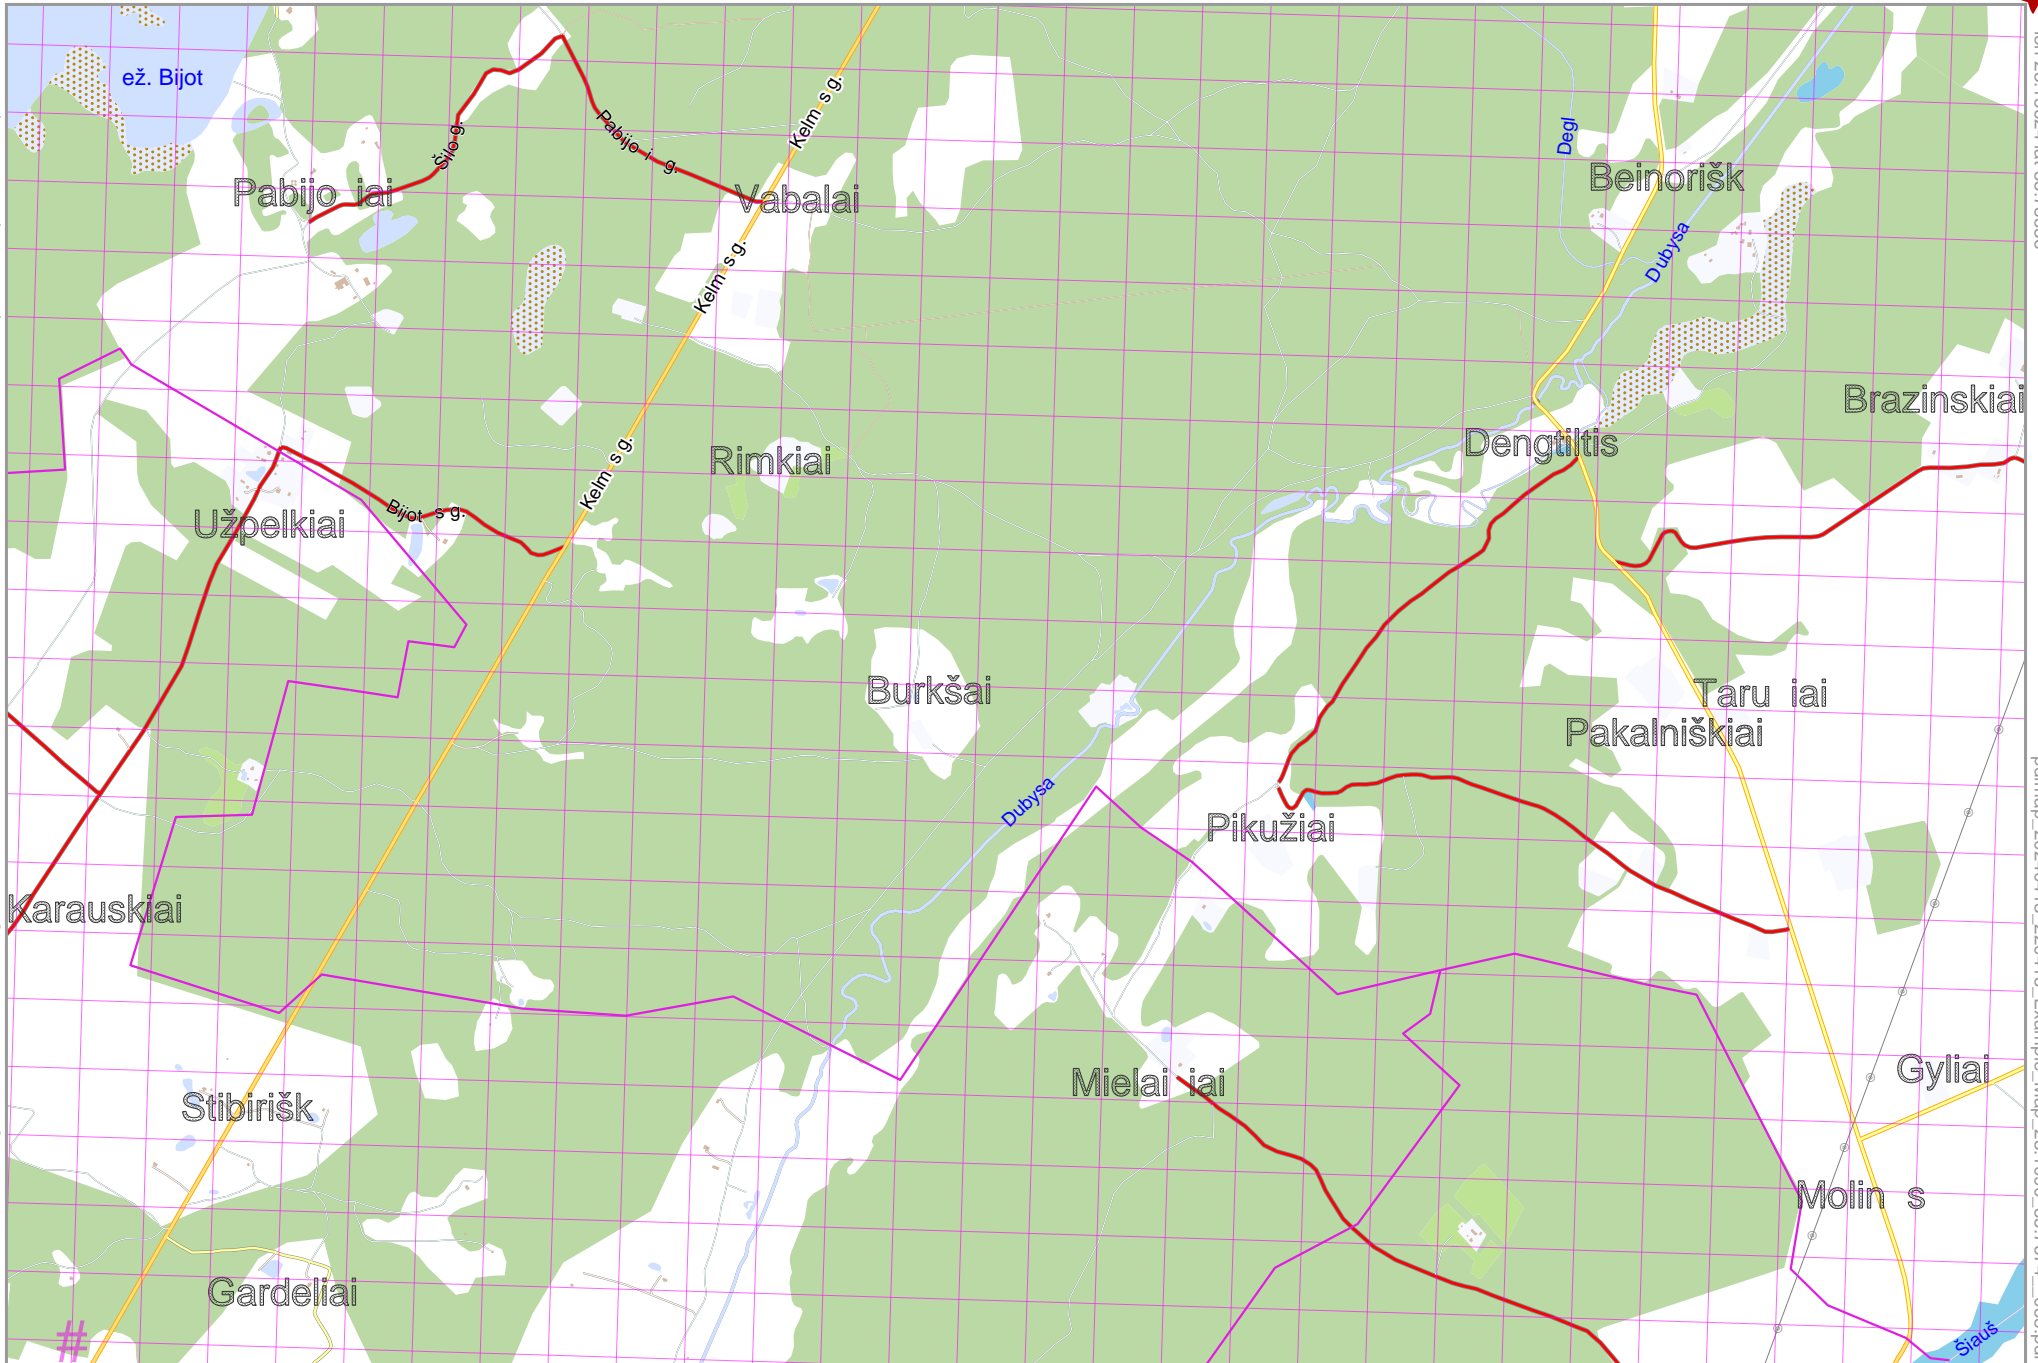

Map data © OpenStreetMap contributors

lon 23.15624 lat 55.78536

lon 23.06180 lat 55.74947 [ nom. scale = 1 / 22202 ]

pdfmap\_20240413\_220415\_Example\_Map\_23.1090\_55.7674\_058.pdf

# UTM: 34 U easting 629.60 km northing 6180.20 km  
UTM-Grid-width = 200m