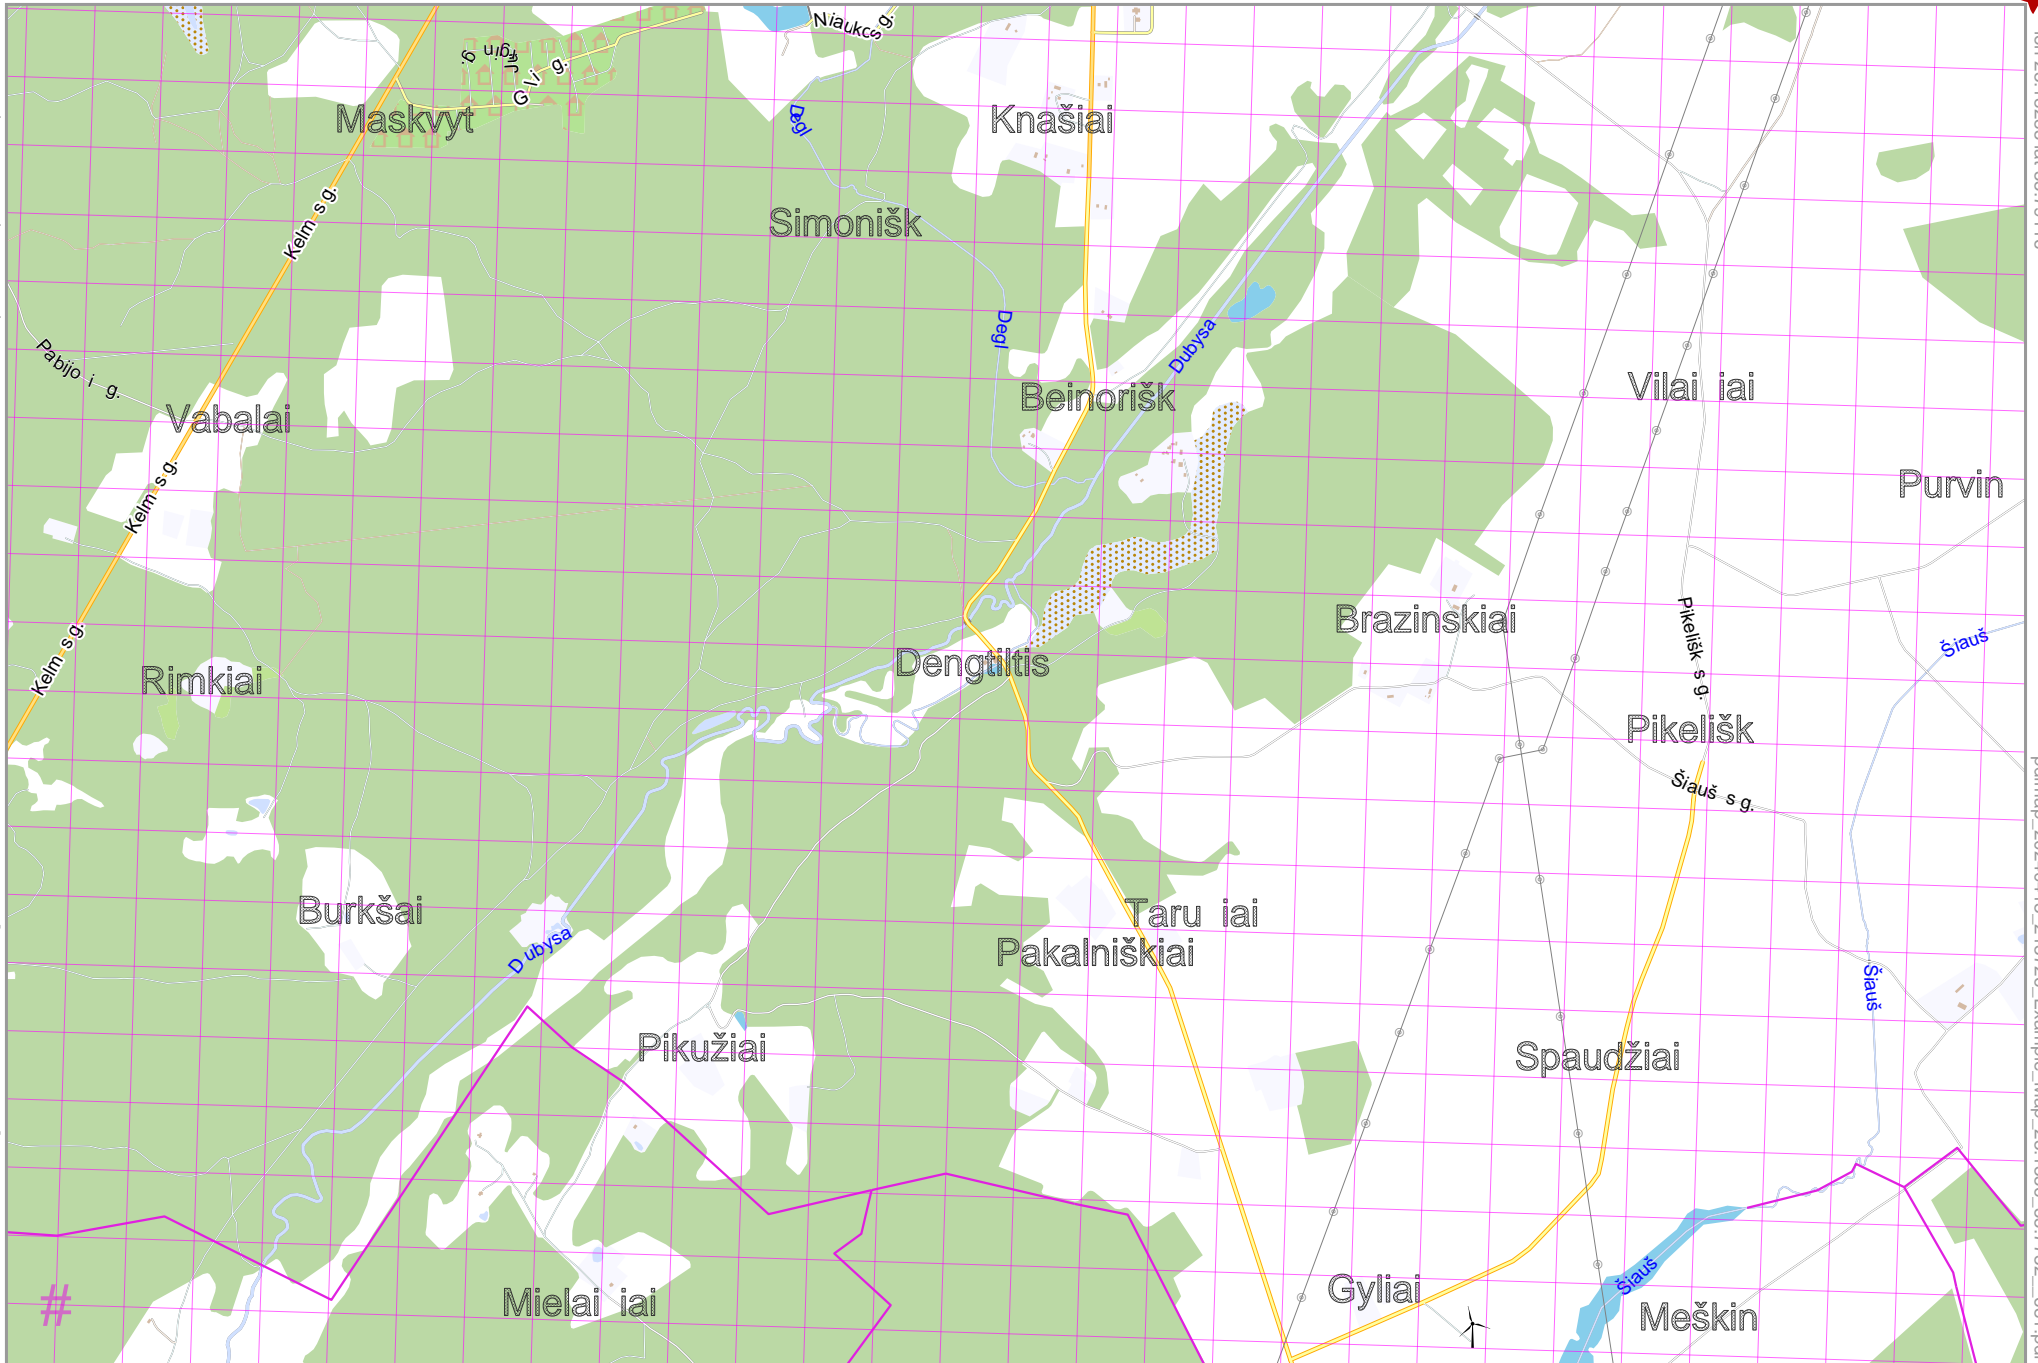

Map data © OpenStreetMap contributors

lon 23.182851ai 55.79116

lon 23.08840 lat 55.75527 [nom. scale = 1 / 22201]

pdfmap_20240413_213726_Example_Map_23.1356_55.7732_681.pdf

UTM: 34 U easting 631.20 km northing 6181.00 km
UTM-Grid-width = 200m