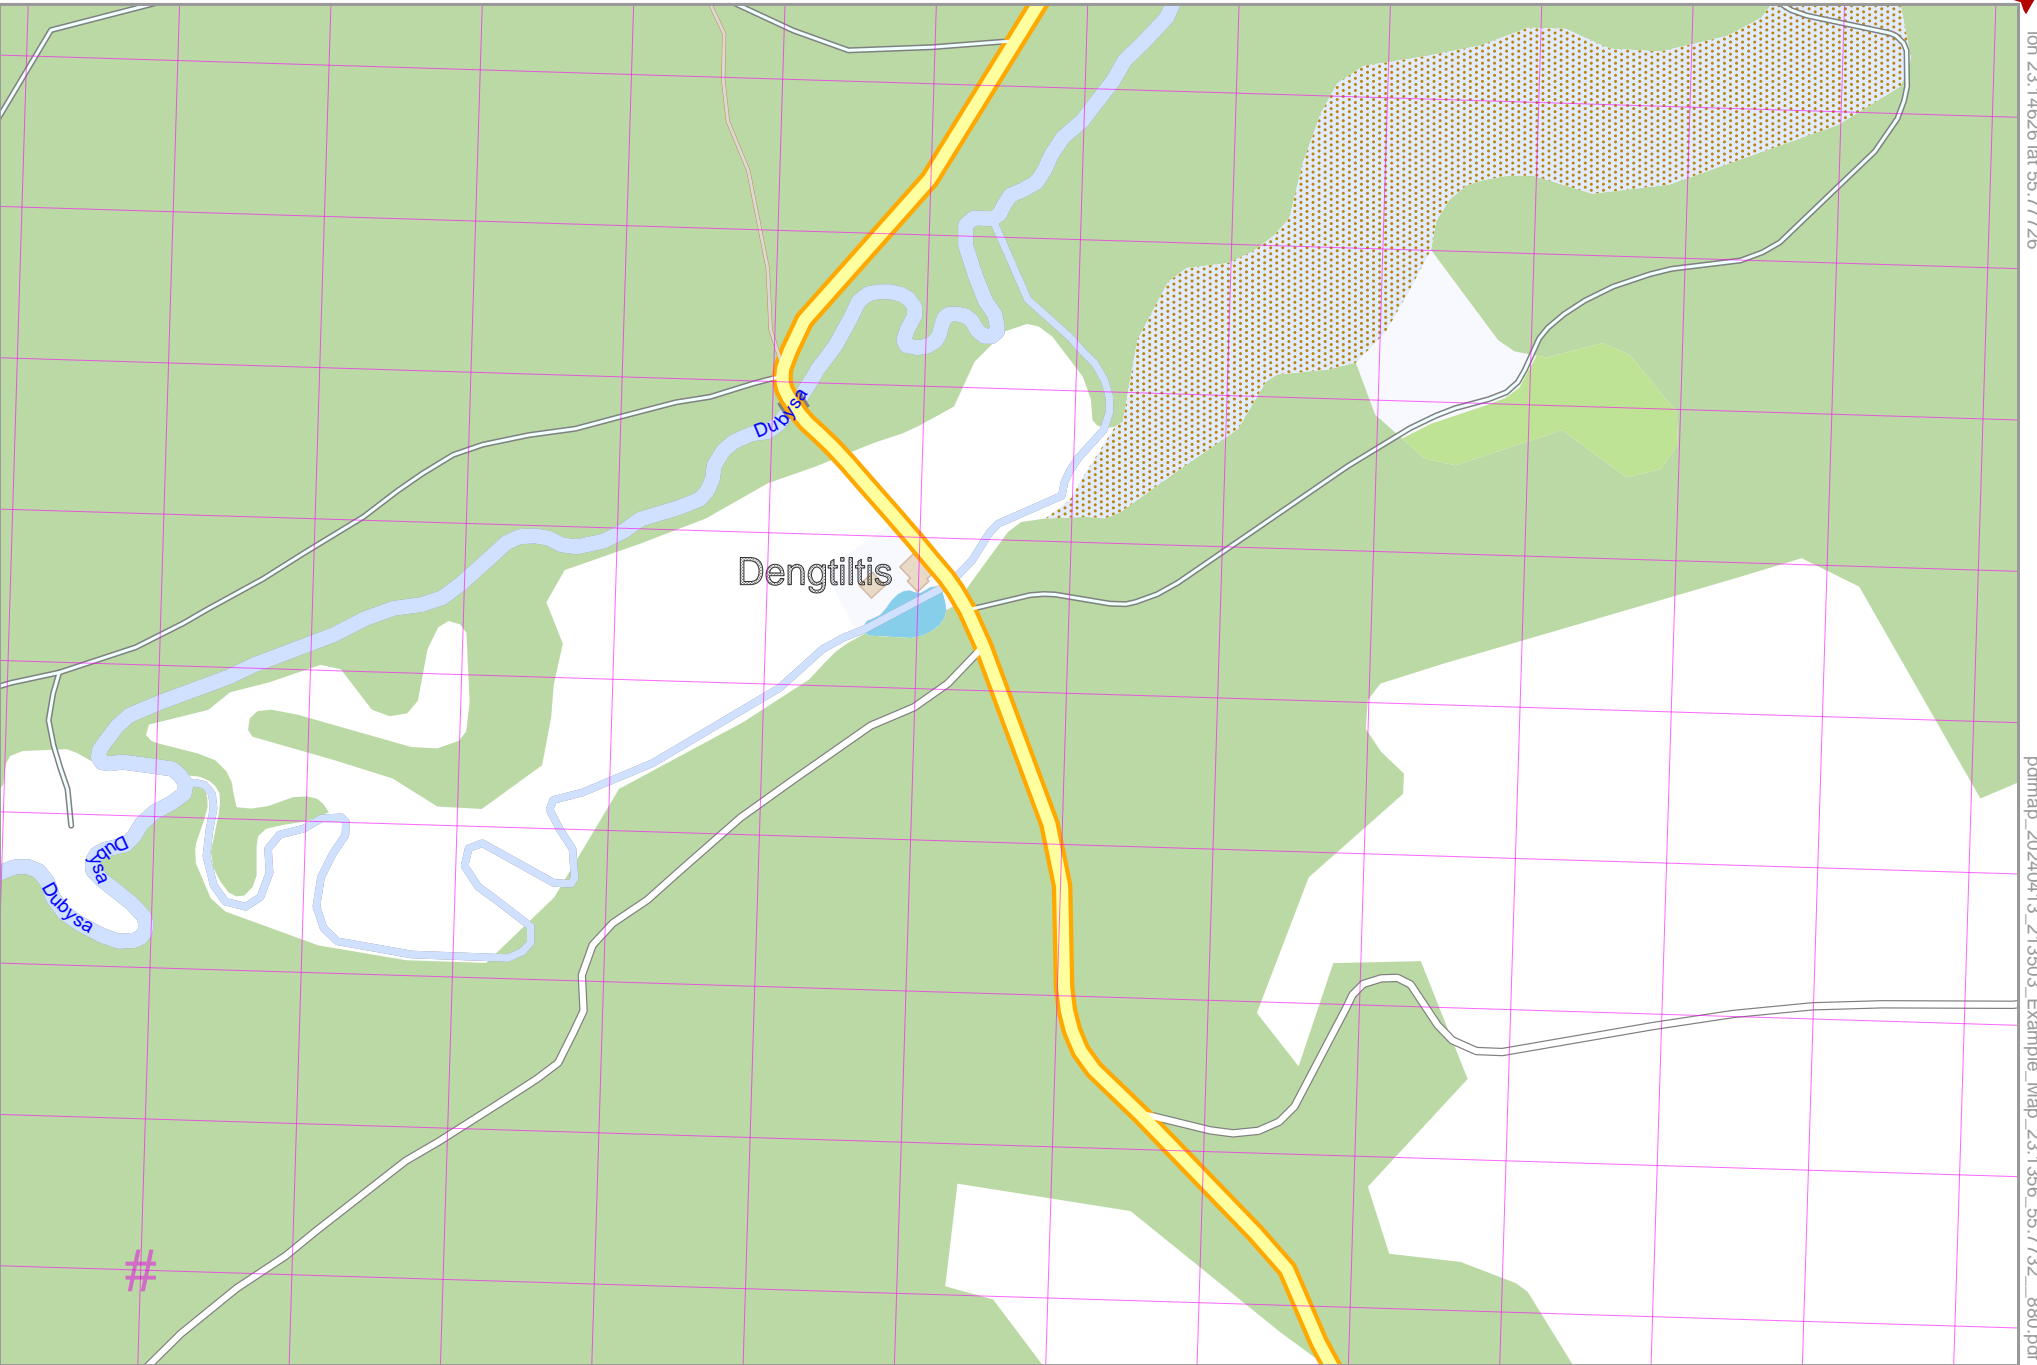

Map data © OpenStreetMap contributors

lon 23.14626 lat 55.77726

lon 23.12499 lat 55.76917 [nom. scale = 1 / 5000]

pdfmap_20240413_213503_Example_Map_23.1356_55.7732_880.pdf

UTM: 34 U easting 633.40 km northing 6182.50 km
UTM-Grid-width = 100m