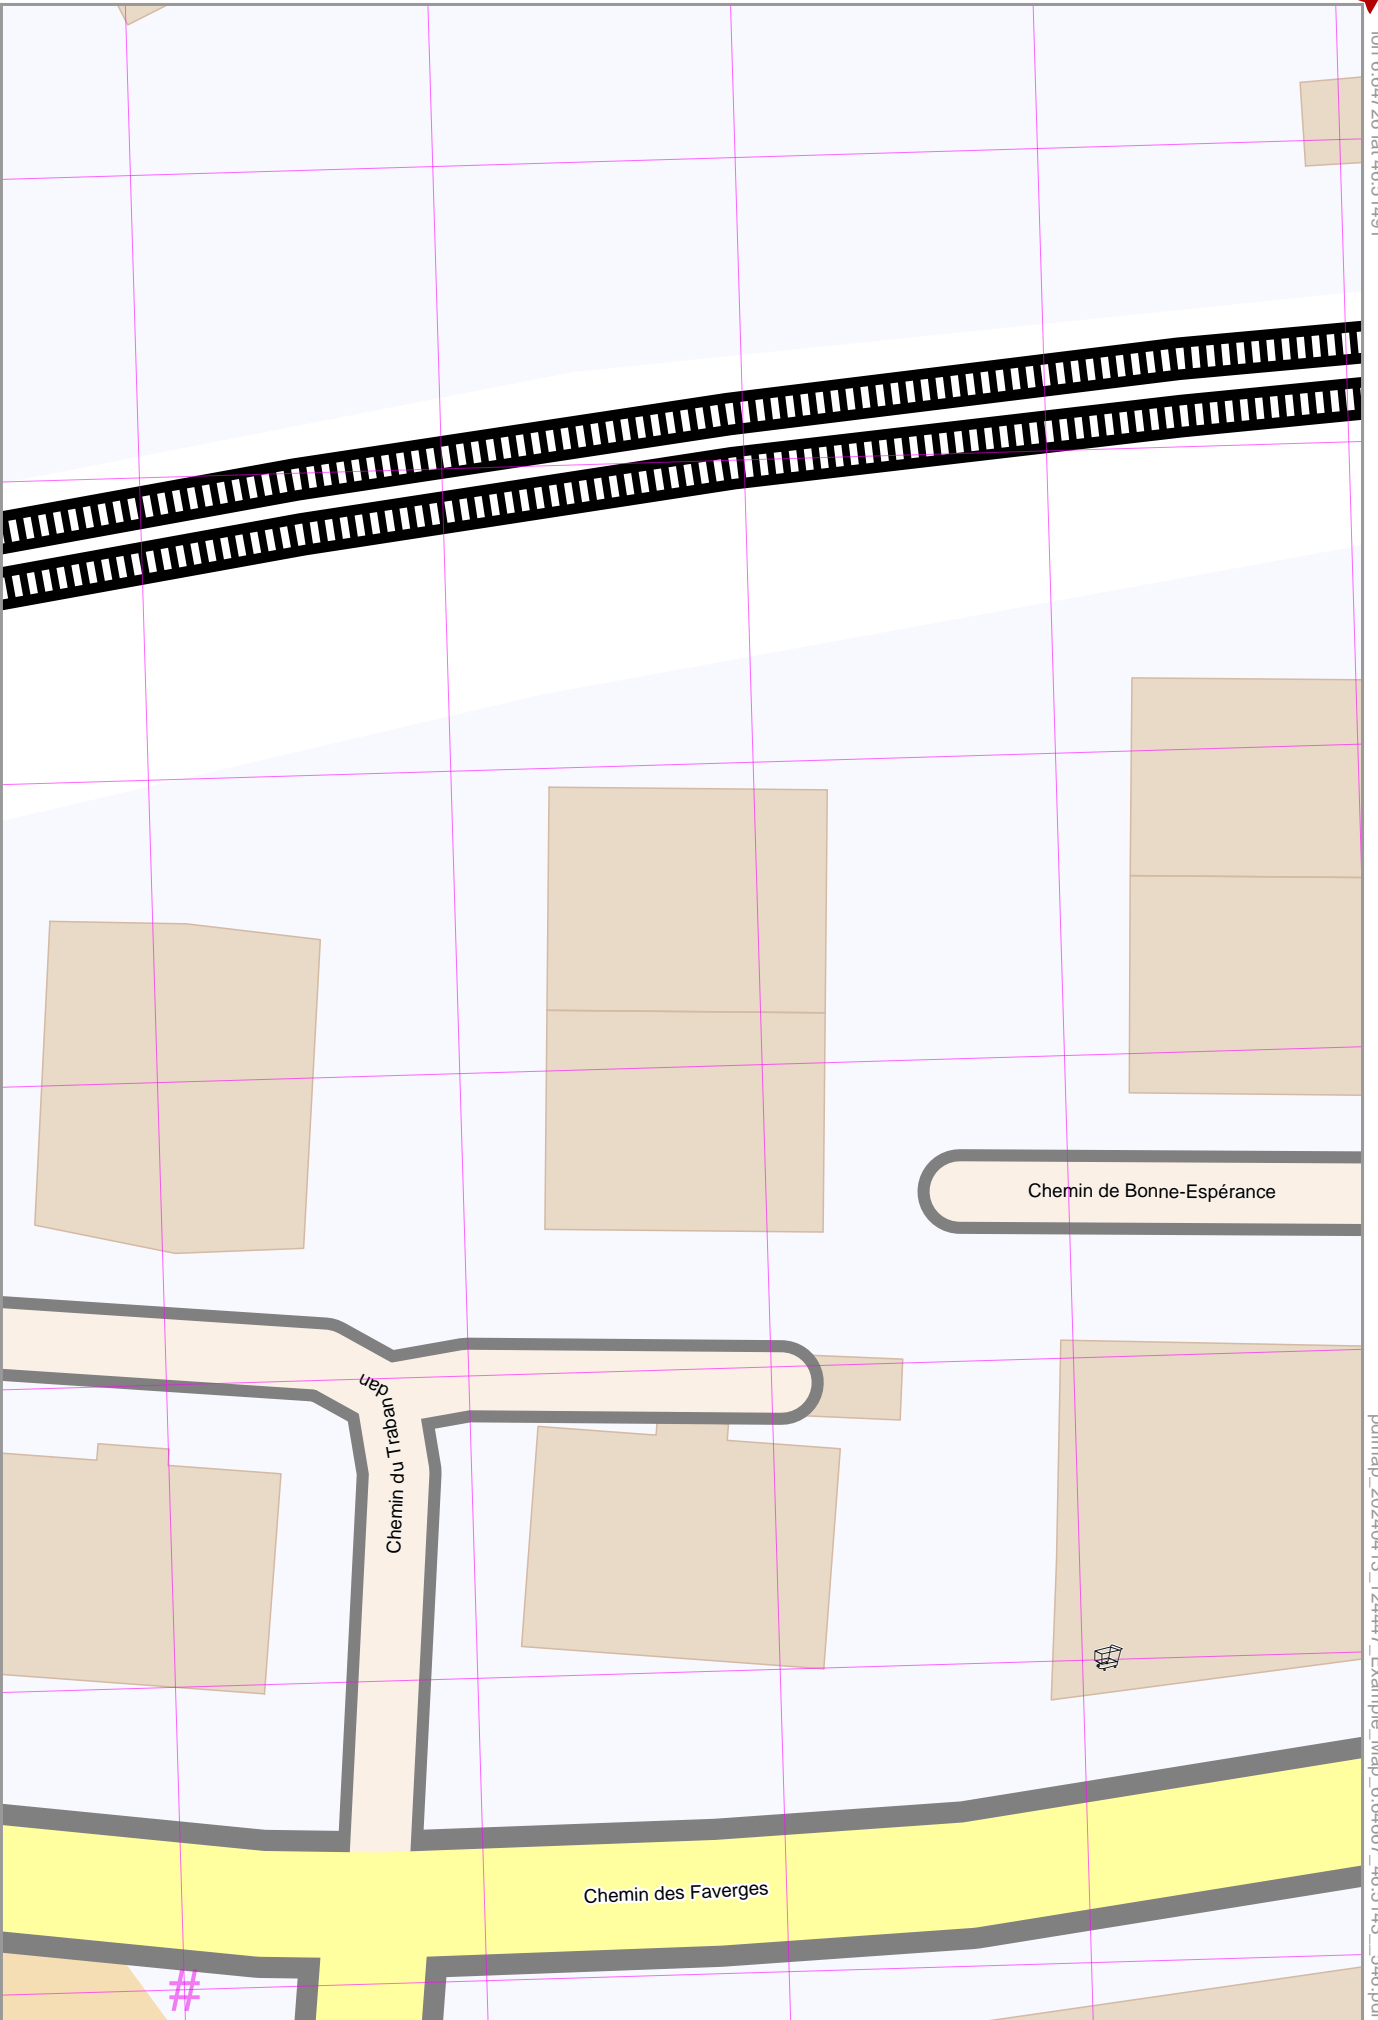

Map data © OpenStreetMap contributors

lon 6.64726 lat 46.51491

[lon 6.64609 lat 46.51370 | nom. scale = 1 / 500]

pdfmap_20240413_12447_Example_Map_6.64667_46.5143_546.pdf

UTM: 32 T easting 319.44 km northing 5153.82 km
UTM-Grid-width = 20m