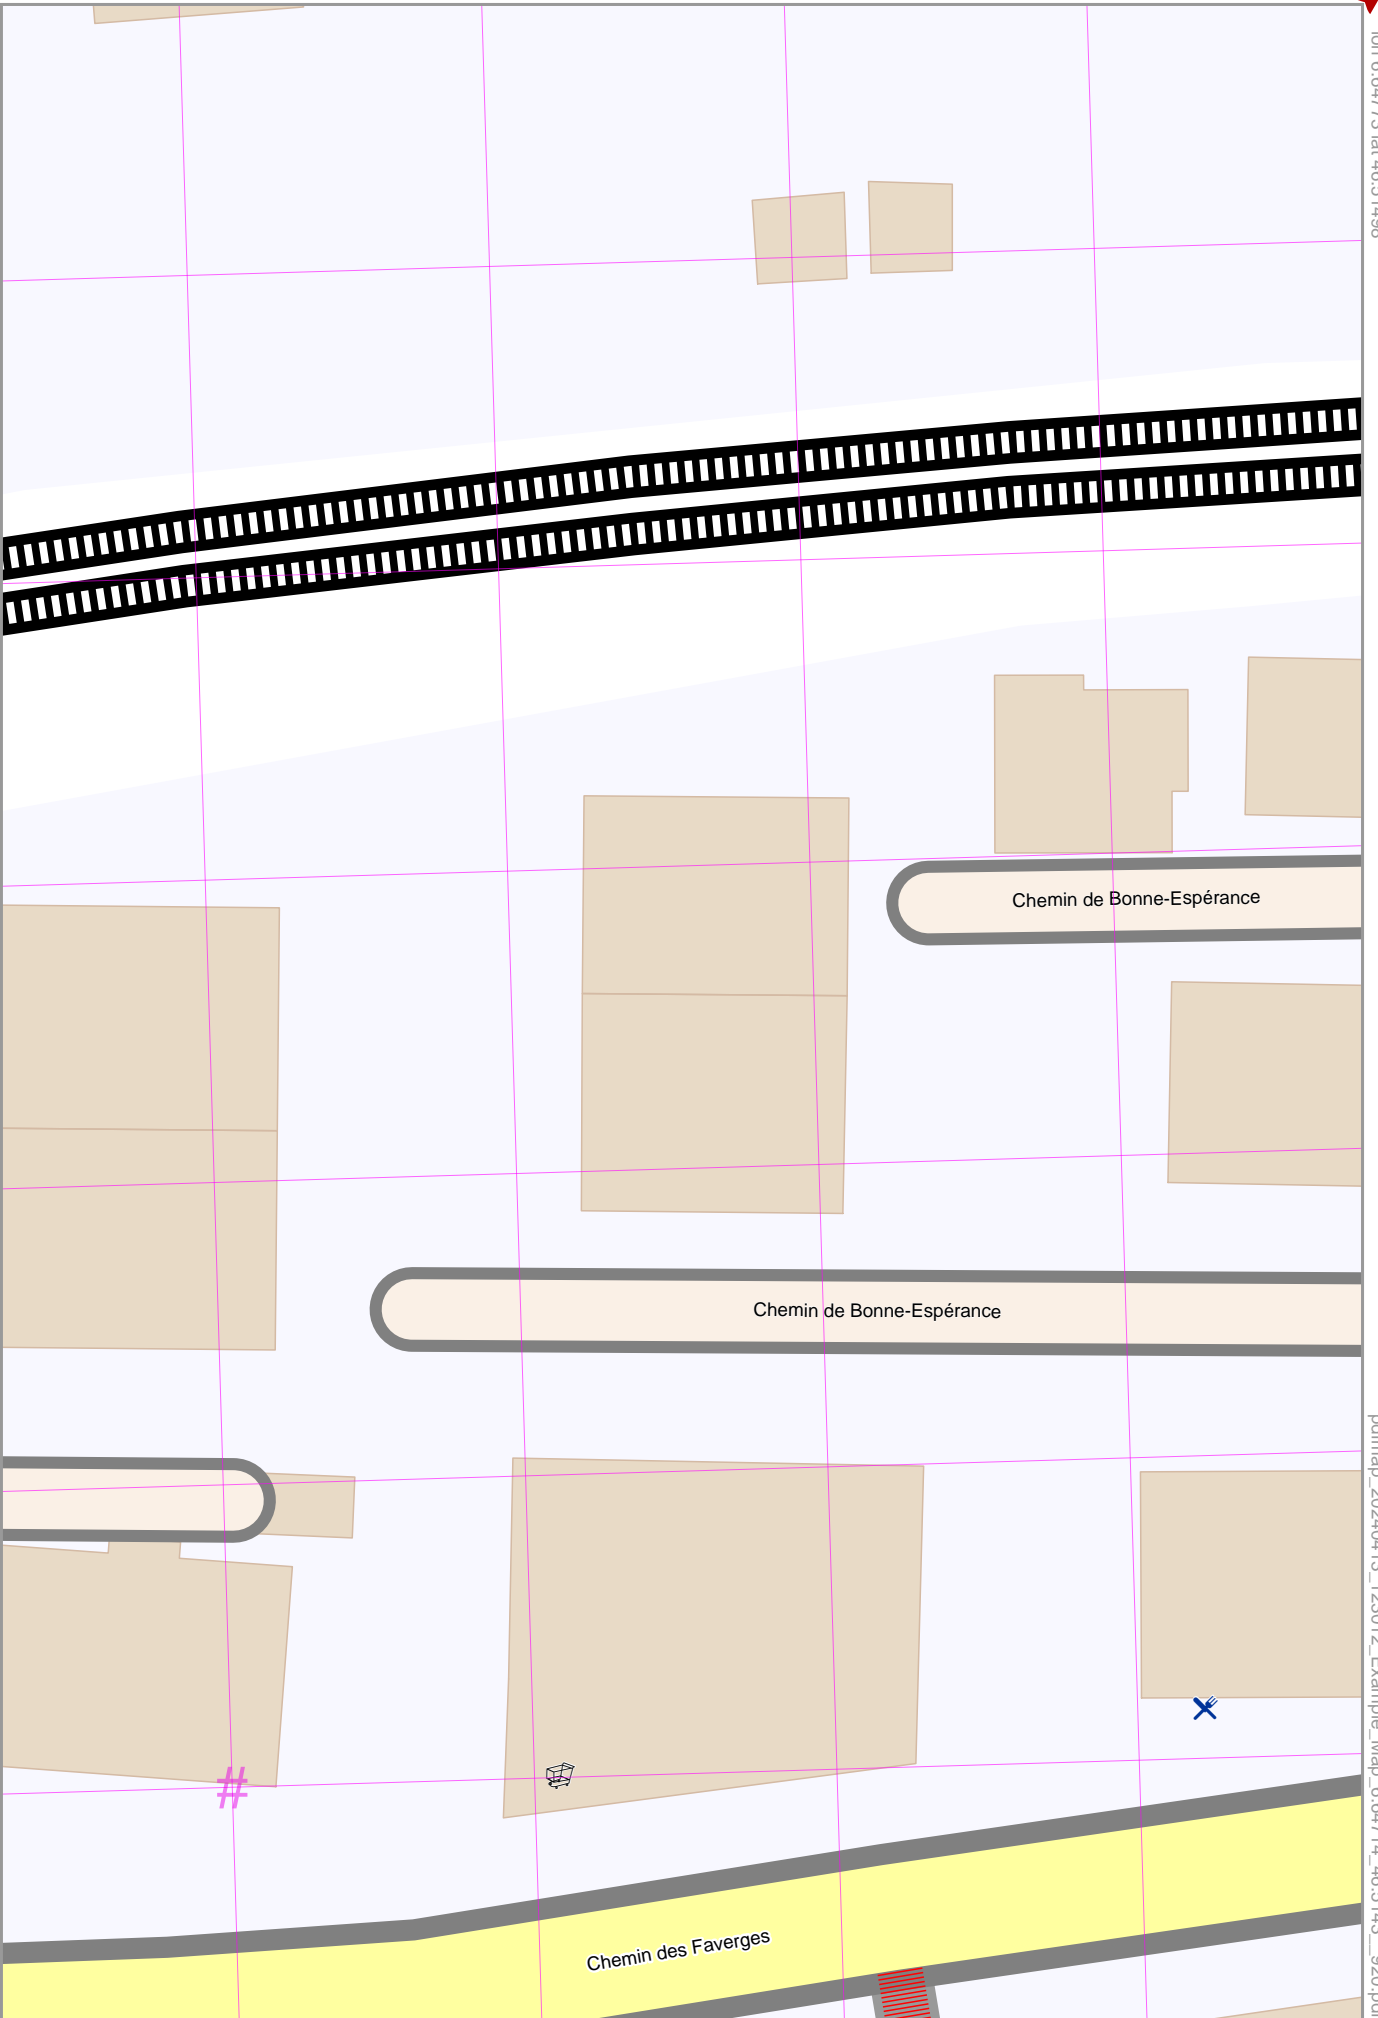

Map data © OpenStreetMap contributors

lon 6.64773 lat 46.51498

[lon 6.64656 lat 46.51377 | nom. scale = 1 / 500]

pdfmap_20240413_123012_Example_Map_6.64714_46.5143_920.pdf

UTM: 32 T easting 319.48 km northing 5153.84 km
UTM-Grid-width = 20m