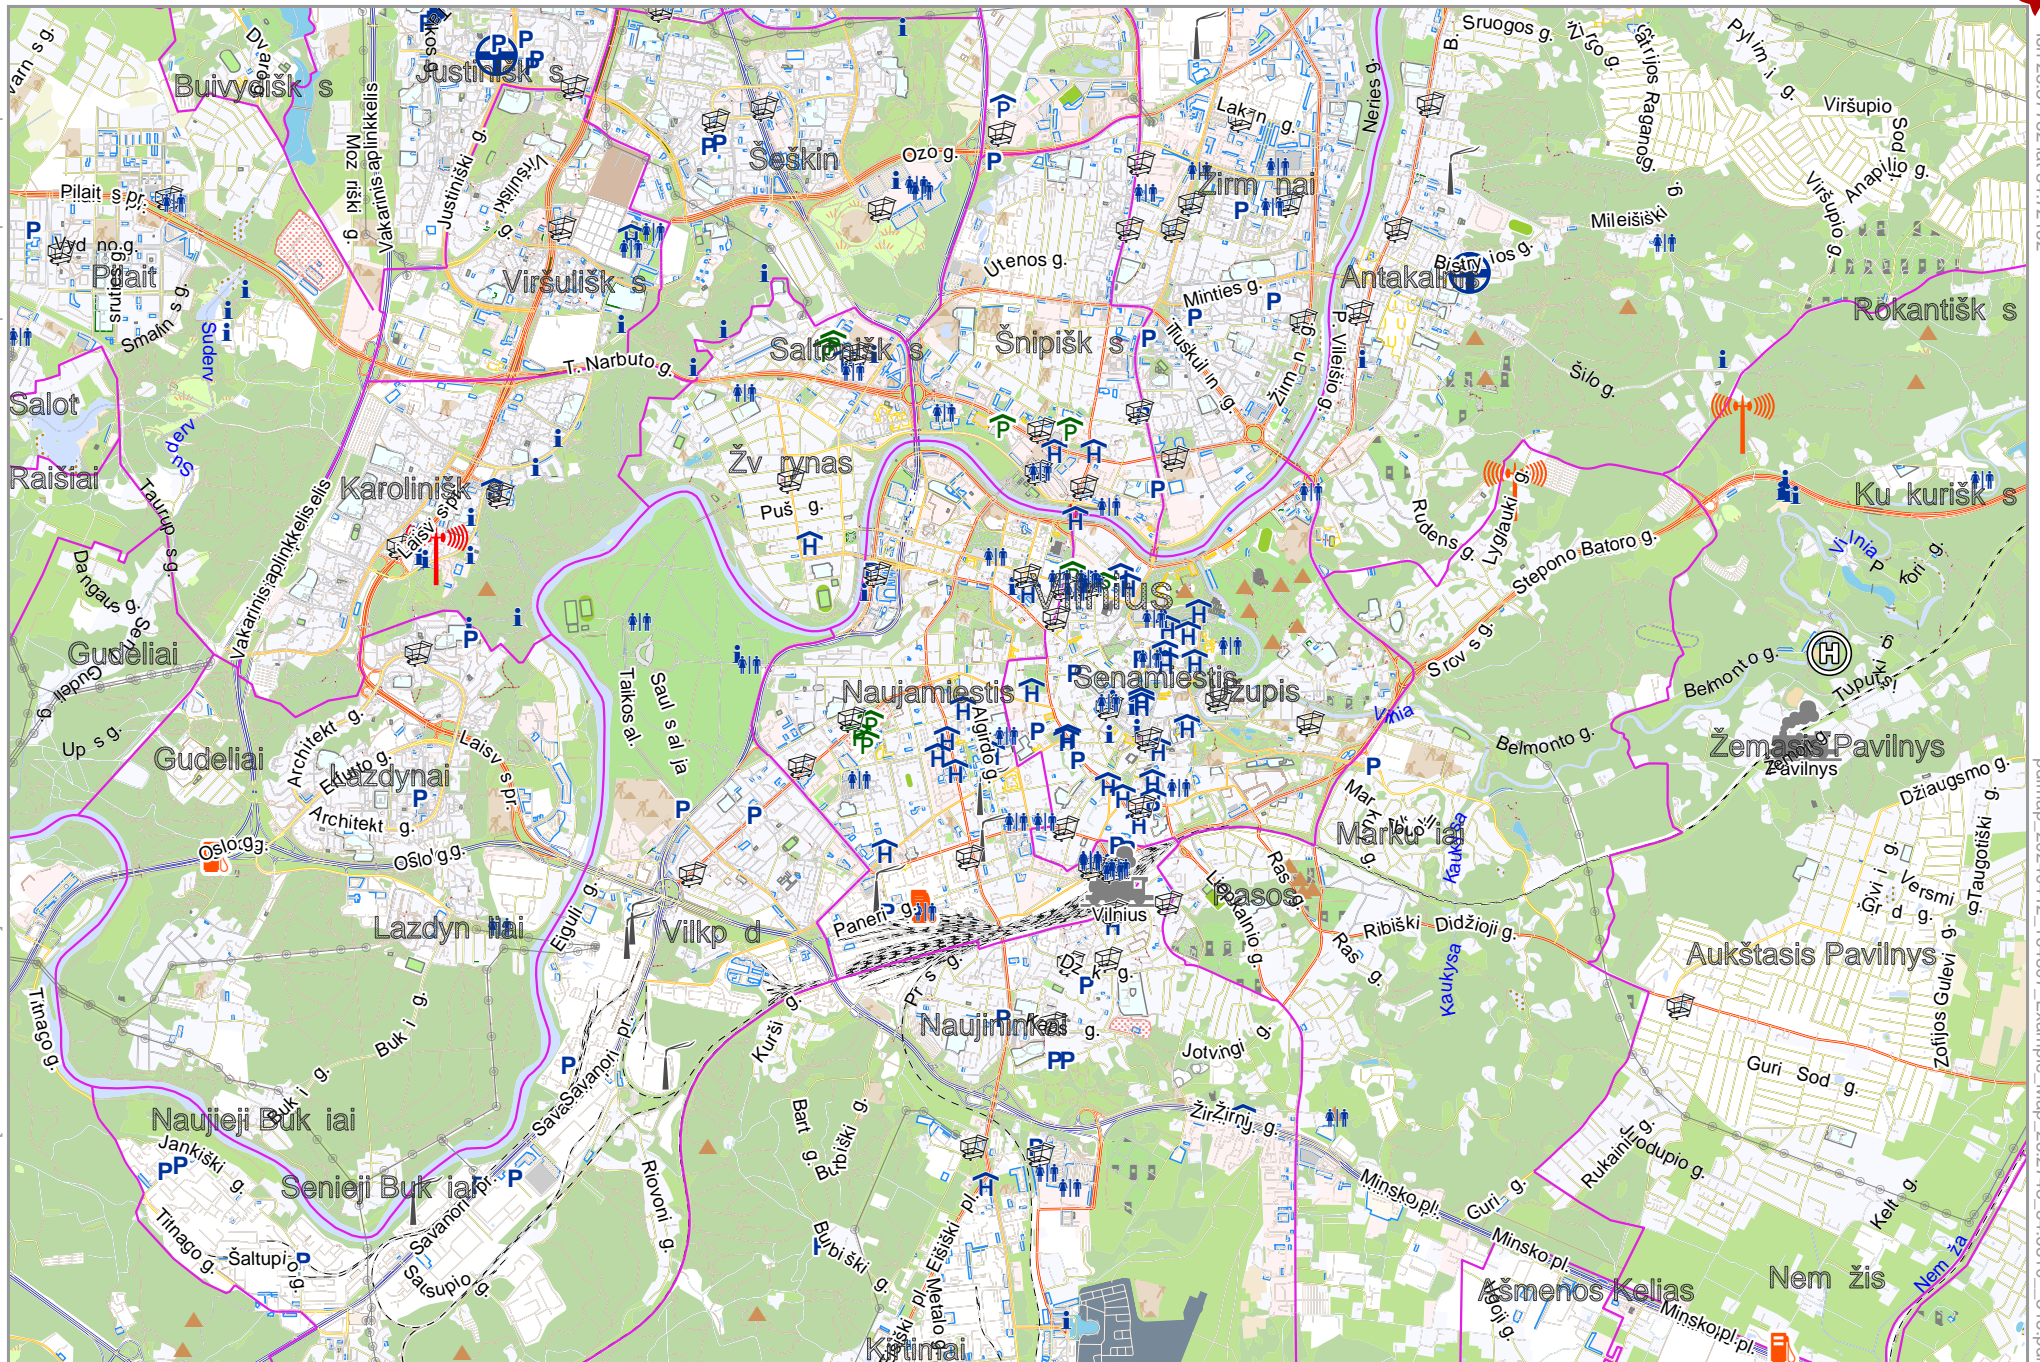

Map data © OpenStreetMap contributors

lon 25.377821 lat 54.72152

lon 25.17085 lat 54.64067 [nom. scale = 1 / 50000]

pdfmap_20240412_164807_Example_Map_25.2743_54.6810_315.pdf

0 1000 m 5000 m