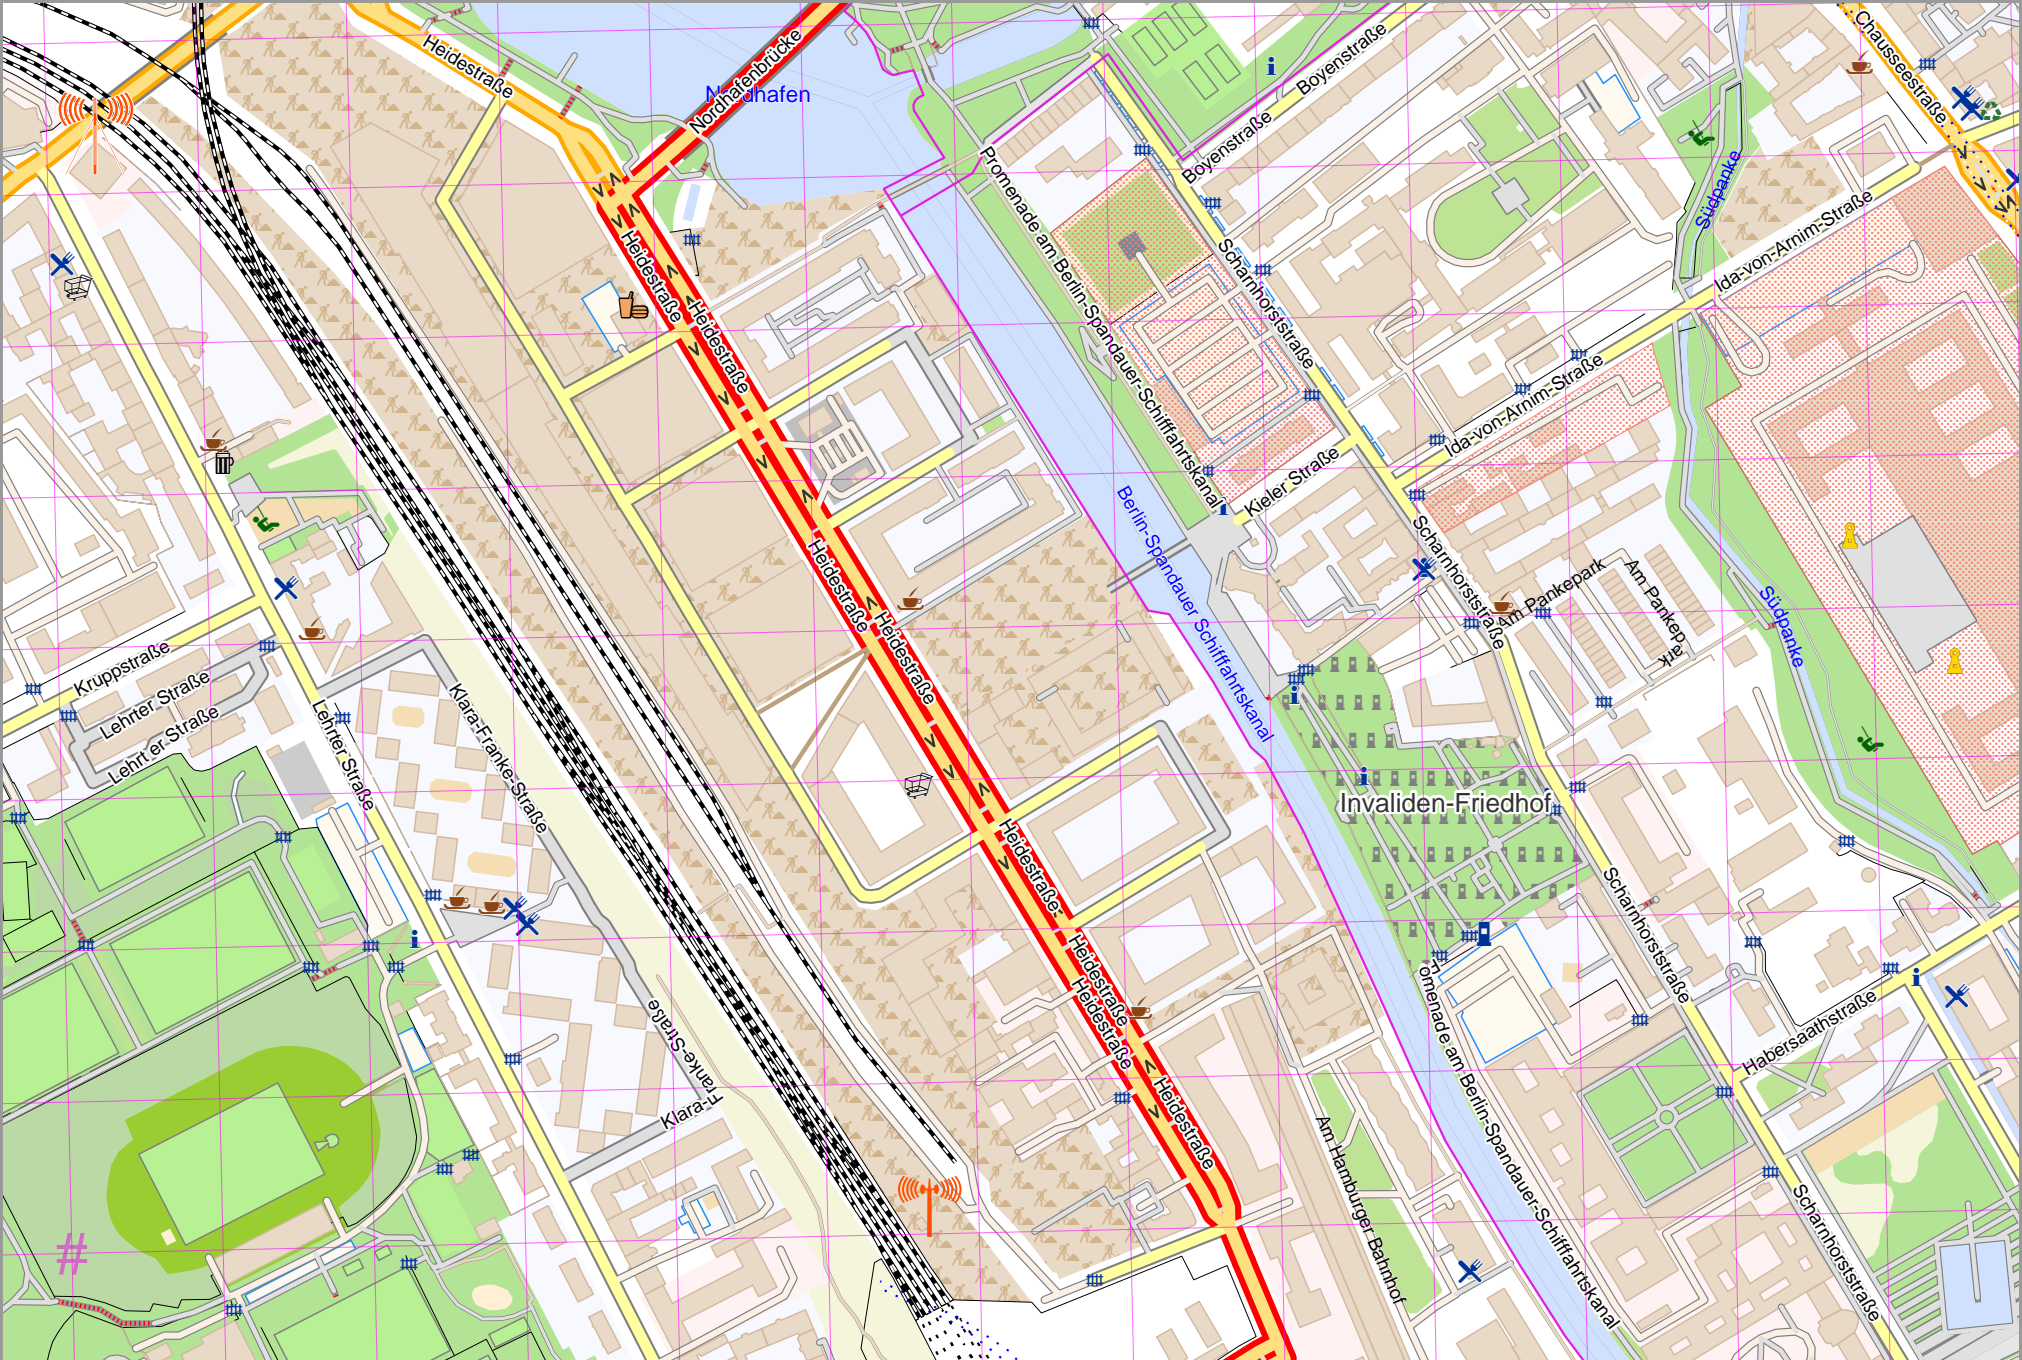

Map data © OpenStreetMap contributors

lon 13.35710 lat 52.52885 [nom. scale = 1 / 5000]

lon 13.37677 lat 52.53693

pdfmap_20240412_135005_Example_Map_13.3669_52.5328_746.pdf

UTM: 33 U easting 388.60 km northing 5821.20 km
UTM-Grid-width = 100m