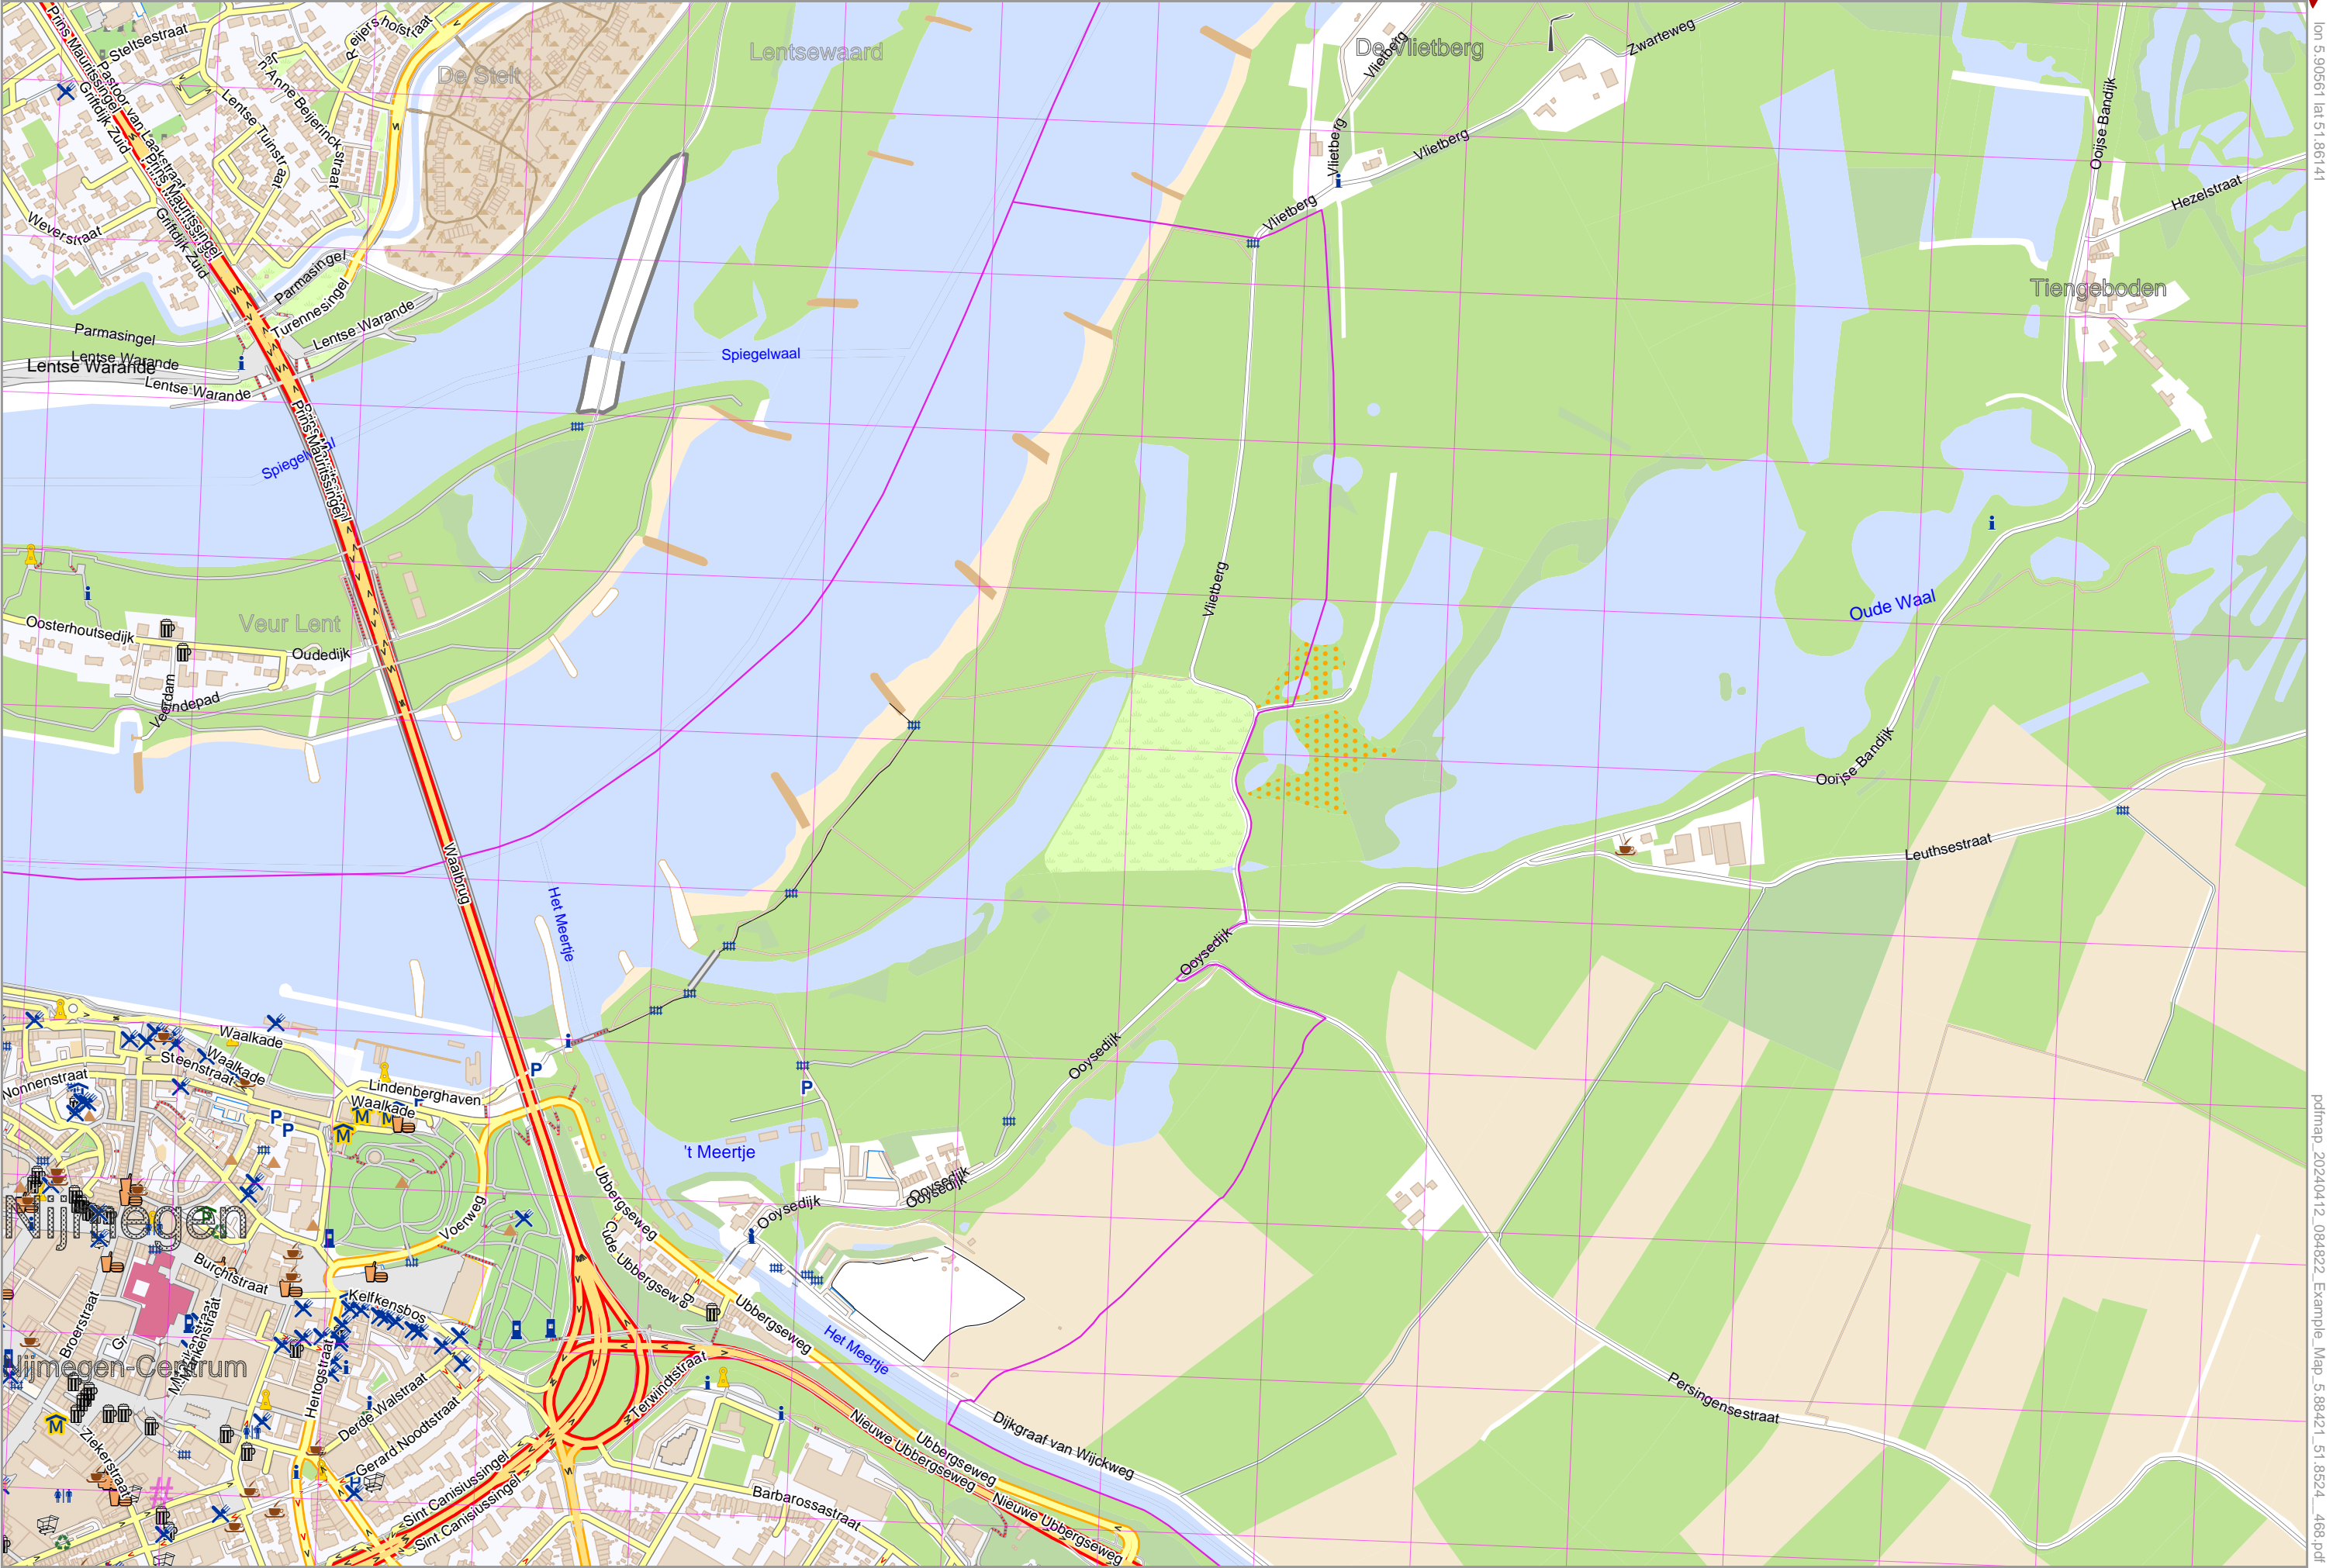

Map data © OpenStreetMap contributors

lon 5.86282 lat 51.84341 [nom. scale = 1 / 75000]

lon 5.90561 lat 51.86141

pdfmap_20240412_084822_Example_Map_5.89421_51.8524_489.pdf

UTM: 31 U easting 697.40 km northing 5747.60 km
UTM-Grid-width = 200m