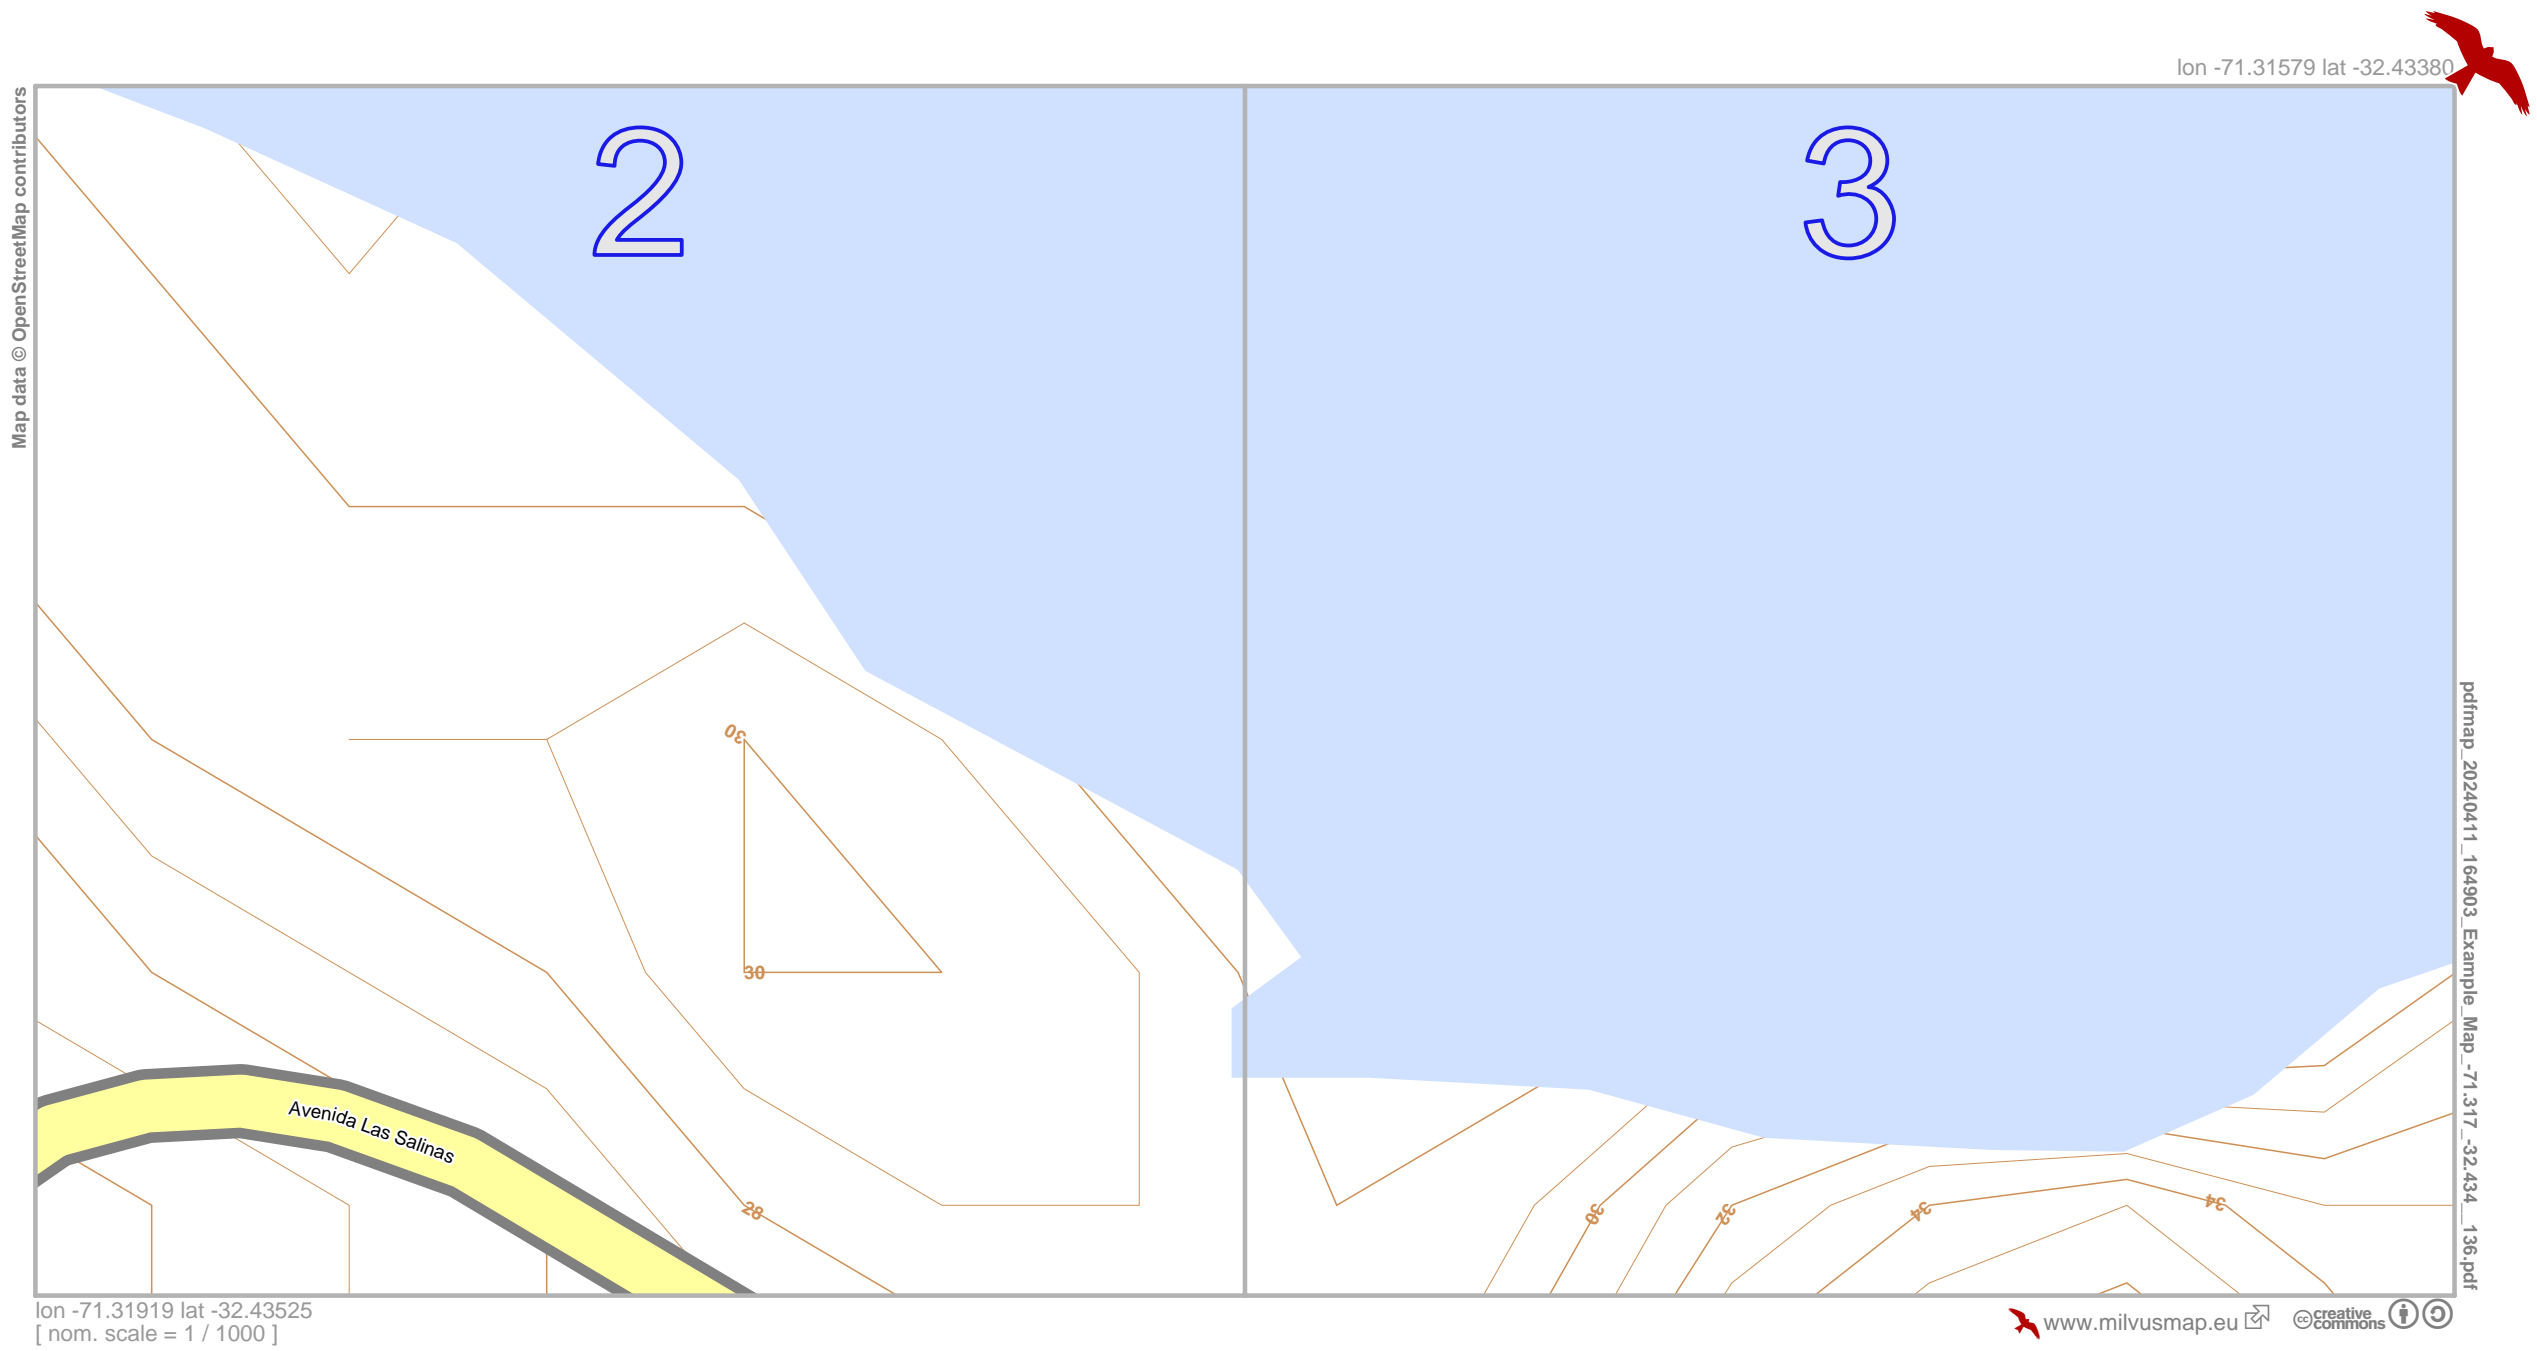

Example_Map

Map data © OpenStreetMap contributors

lon -71.31749 lat -32.43380

lon -71.31919 lat -32.43525 [nom. scale = 1 / 500]

pdfmap_20240411_164903_Example_Map_-71.317_-32.434_136.pdf

UTM: 19 H easting 281.96 km northing 6408.96 km
UTM-Grid-width = 20m
Contour interval = 1m

Map data © OpenStreetMap contributors

lon -71.31579 lat -32.43380

2

Laguna de Pullally

lon -71.31749 lat -32.43525 [nom. scale = 1 / 500]

pdfmap_20240411_164903_Example_Map_-71.317_-32.434_136.pdf

#

UTM: 19 H easting 282.12 km northing 6408.96 km
UTM-Grid-width = 20m
Contour interval = 1m