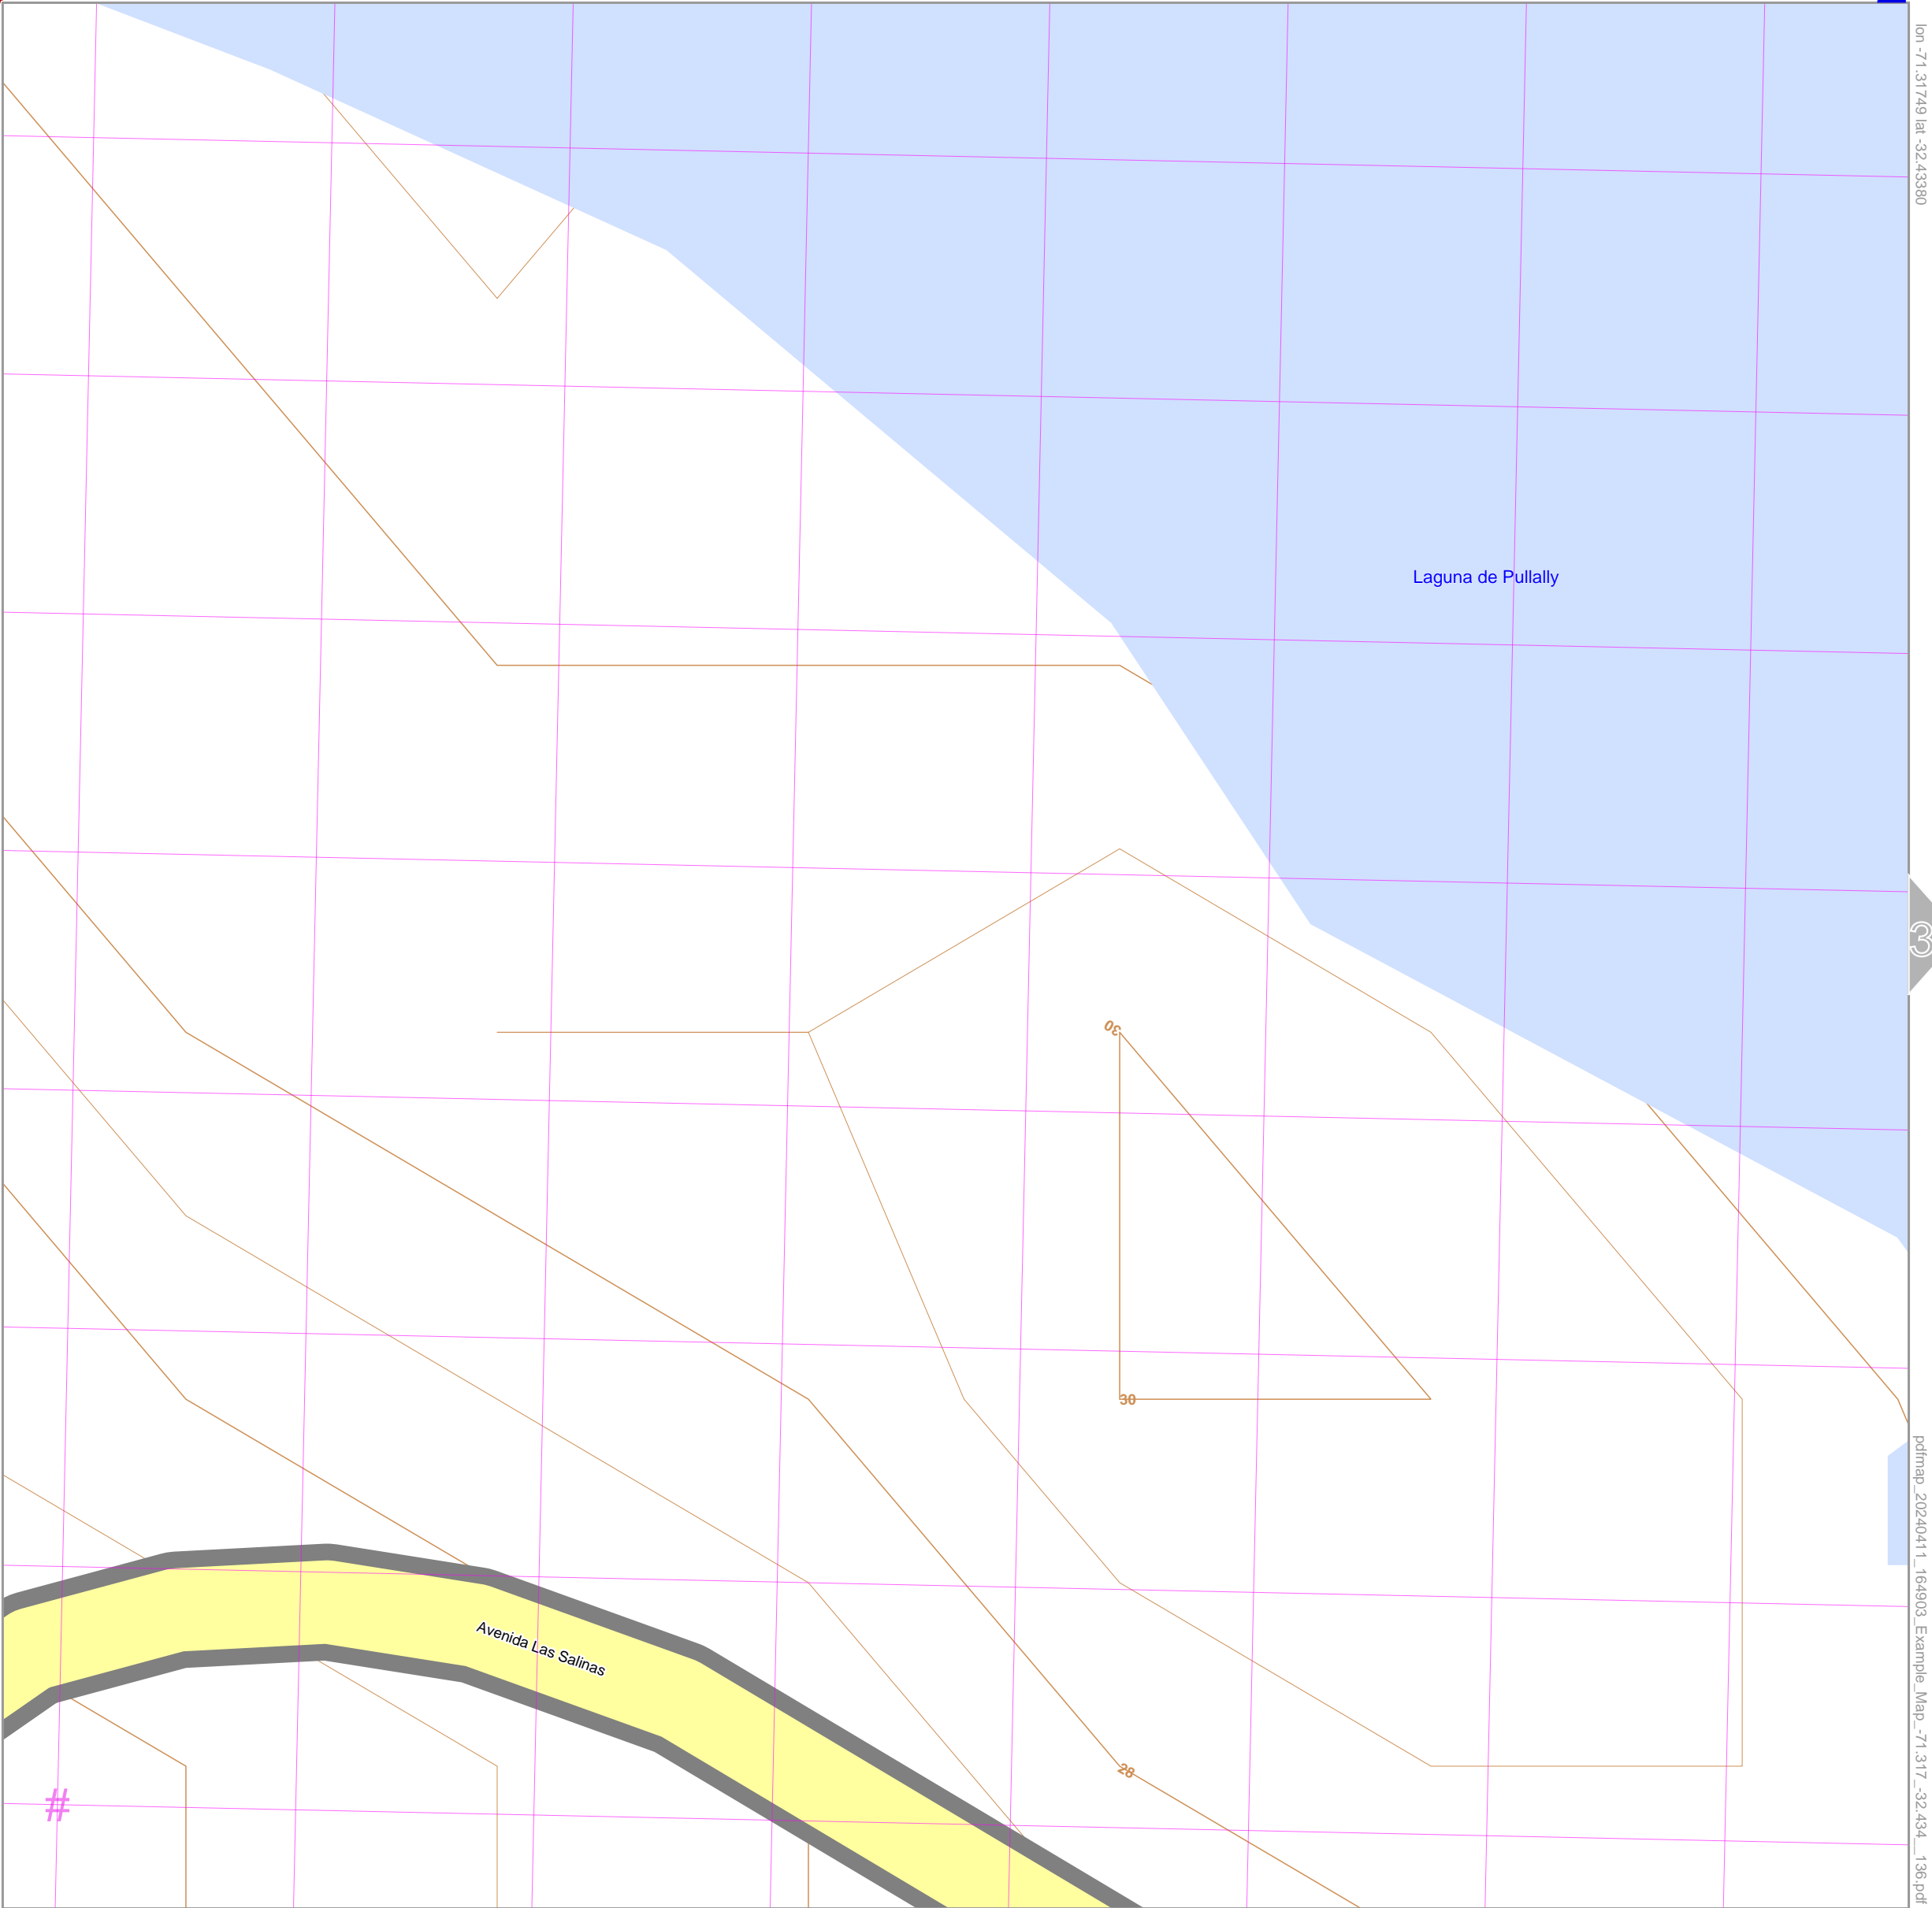

Example_Map

Map data © OpenStreetMap contributors

lon -71.31749 lat -32.43380

lon -71.31919 lat -32.43525 [nom. scale = 1 / 500]

pdfmap_20240411_164903_Example_Map_-71.317_-32.434_136.pdf

UTM: 19 H easting 281.96 km northing 6408.96 km
UTM-Grid-width = 20m
Contour interval = 1m

Map data © OpenStreetMap contributors

lon -71.31579 lat -32.43380

2

Laguna de Pullally

lon -71.31749 lat -32.43525 [nom. scale = 1 / 500]

pdfmap_20240411_164903_Example_Map_-71.317_-32.434_136.pdf

#

UTM: 19 H easting 282.12 km northing 6408.96 km
UTM-Grid-width = 20m
Contour interval = 1m