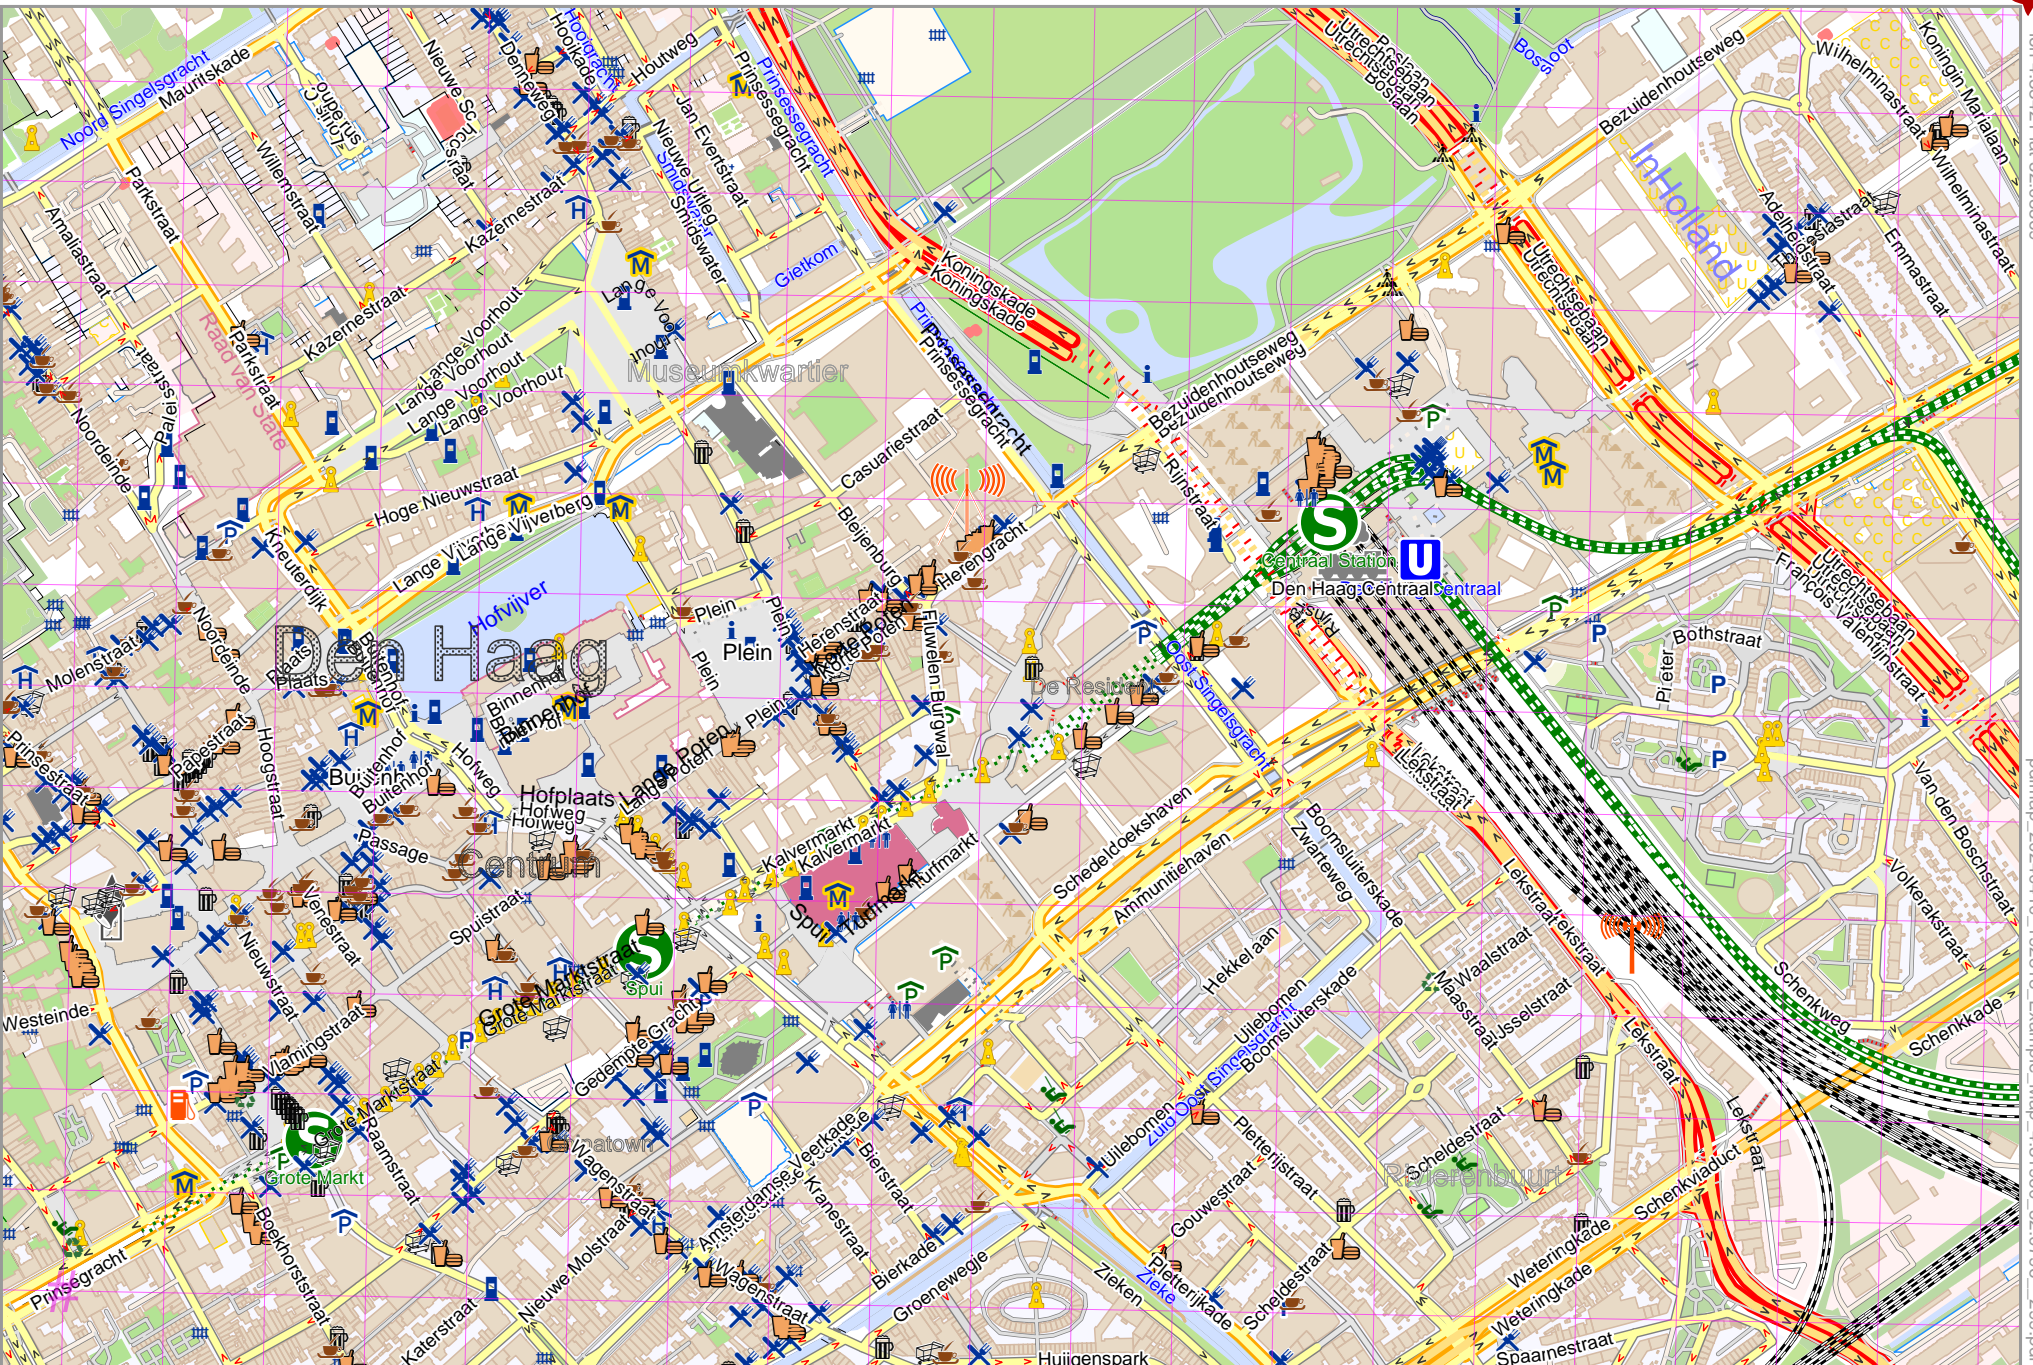

Map data © OpenStreetMap contributors

lon 4.33421 lat 52.08569

pdfmap\_20240410\_192818\_Example\_Map\_4.31960\_52.0796\_299.pdf

lon 4.30500 lat 52.07356 [ nom. scale = 1 / 7500 ]

# UTM: 31 U easting 589.50 km northing 5770.10 km

UTM-Grid-width = 100m

www.milvusmap.eu