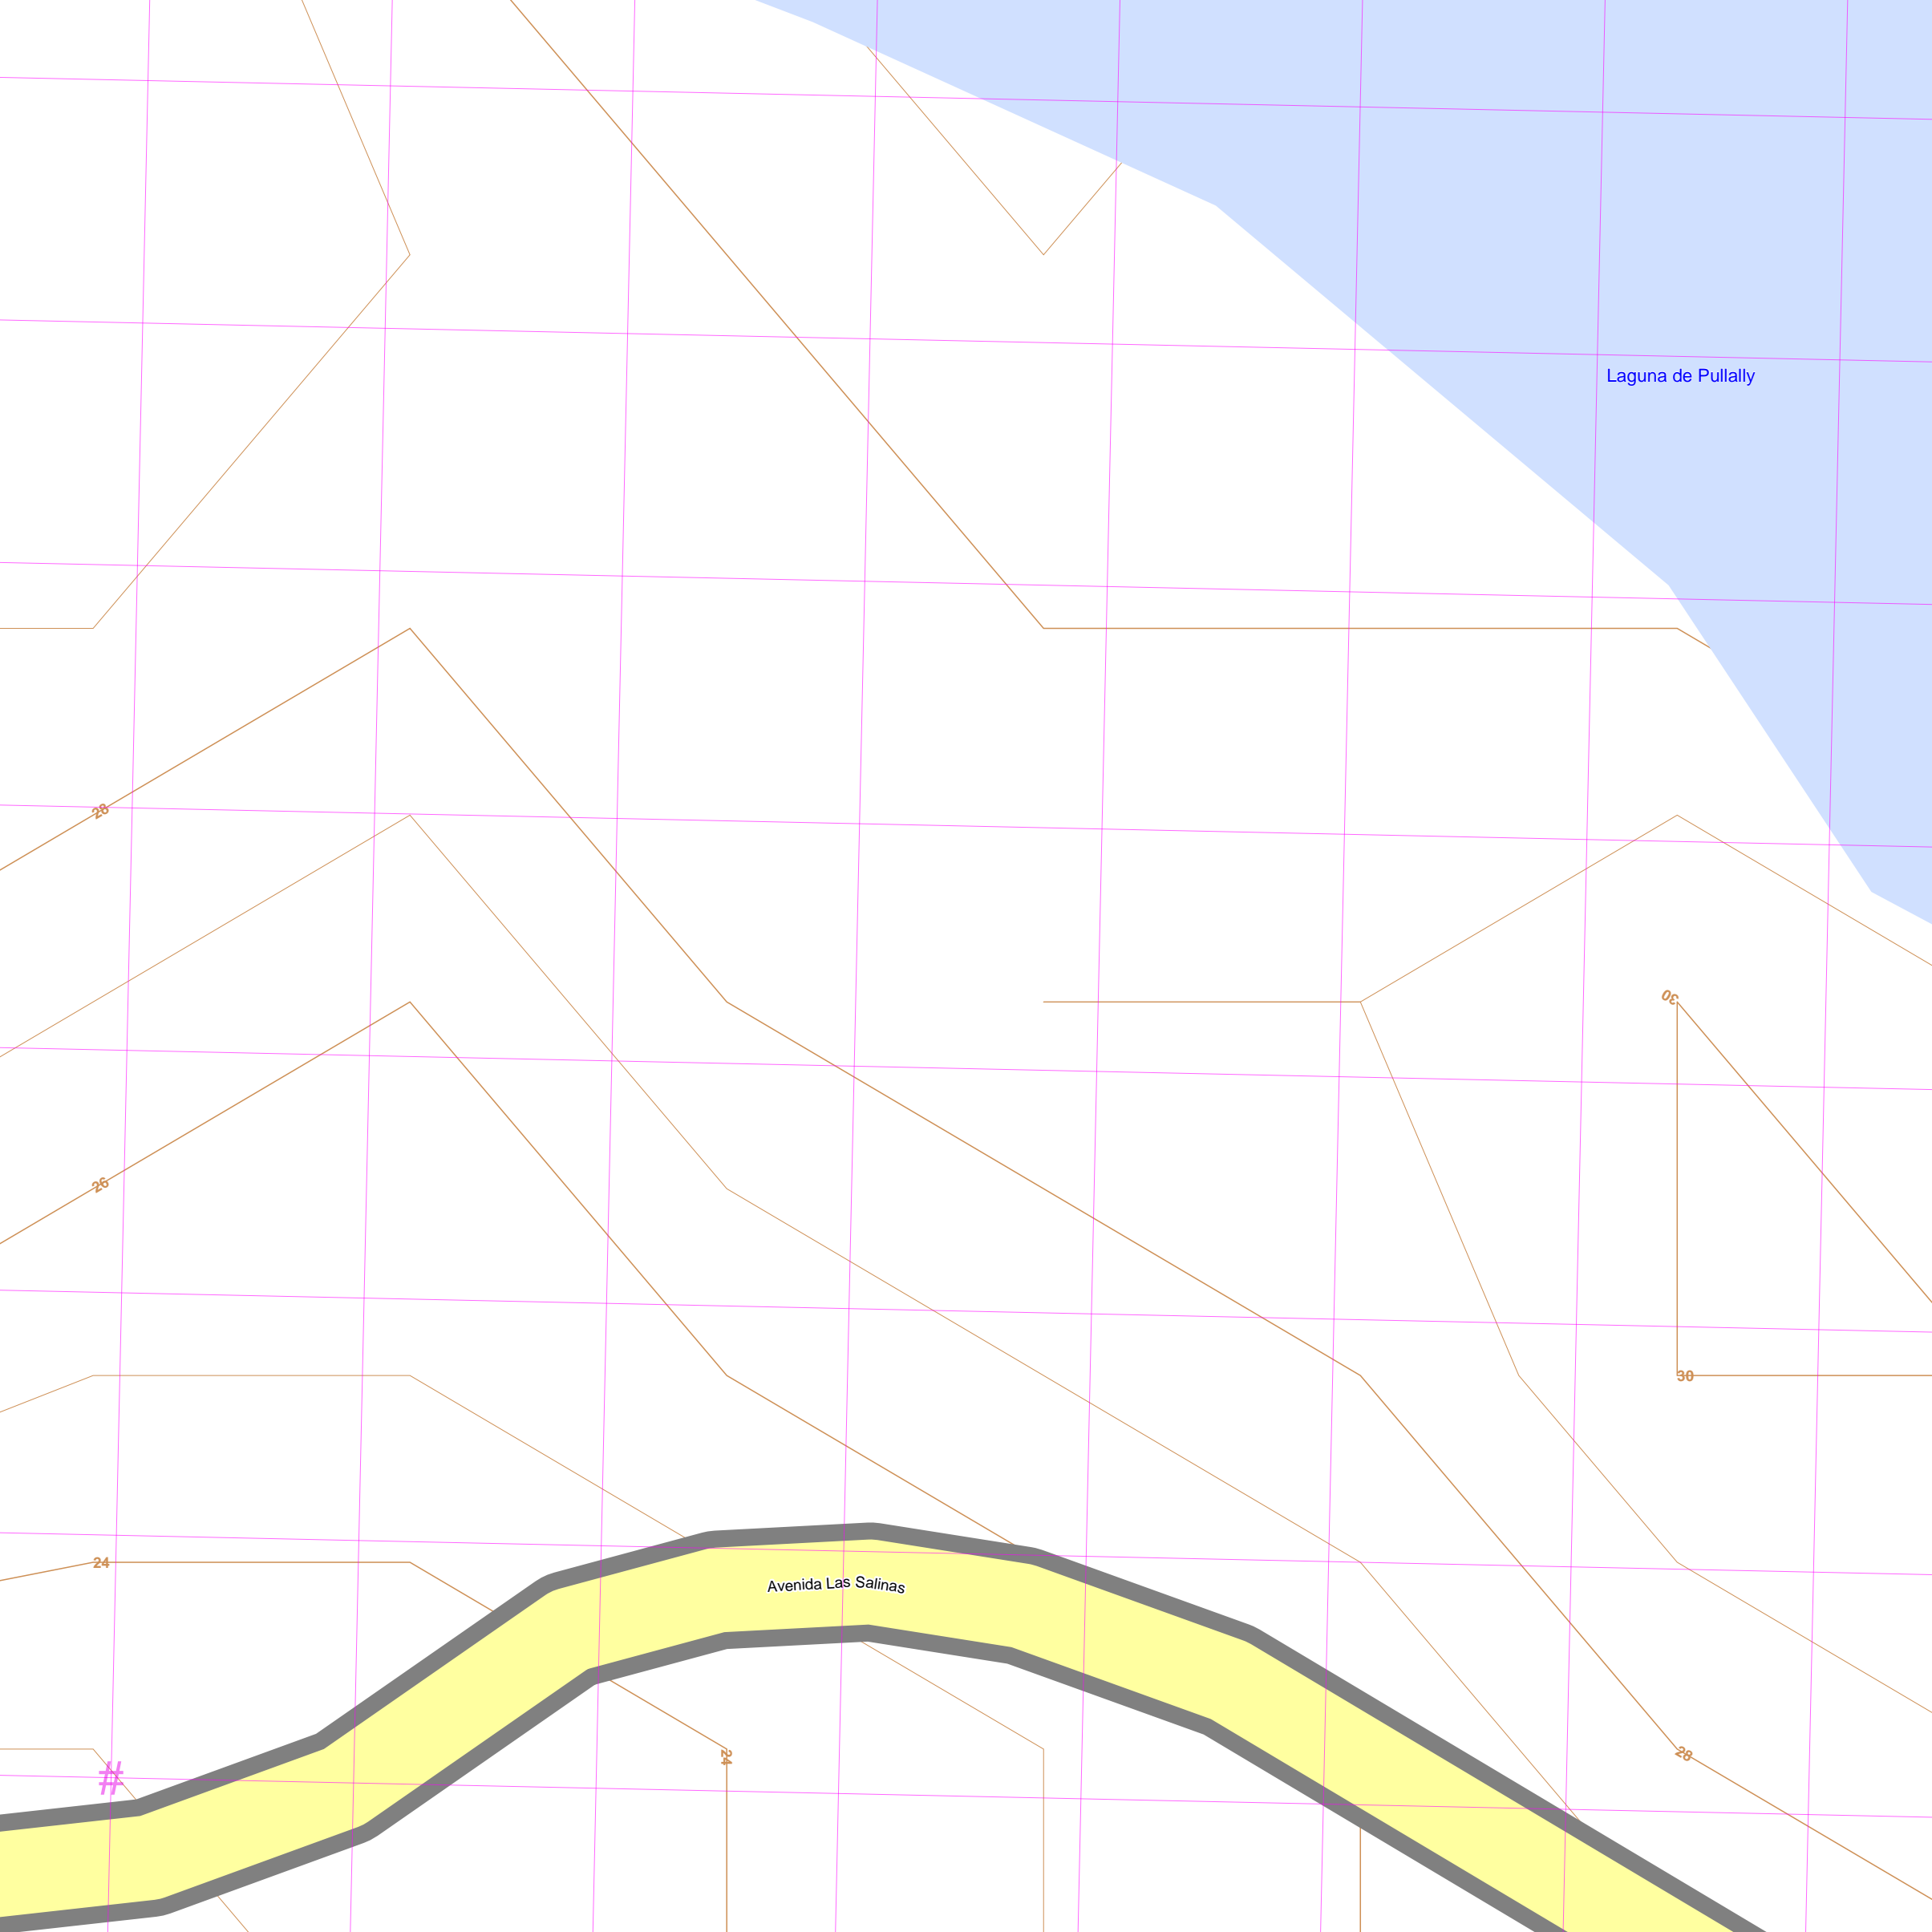

2

3

X here_we_are

Map data © OpenStreetMap contributors

lon -71.32137 lat -32.43528 [nom. scale = 1 / 500]

lon -71.31967 lat -32.43384

pdfmap_20240410_173537_Example_Map_-71.319_-32.434_444.pdf

X here

3

UTM: 19 H easting 281.76 km northing 6408.96 km
UTM-Grid-width = 20m
Contour interval = 1m

Map data © OpenStreetMap contributors

lon -71.31797 lat -32.43384

2

lon -71.31967 lat -32.43528 [nom. scale = 1 / 500]

pdfmap_20240410_173537_Example_Map_-71.319_-32.434_444.pdf

UTM: 19 H easting 281.92 km northing 6408.96 km
UTM-Grid-width = 20m
Contour interval = 1m