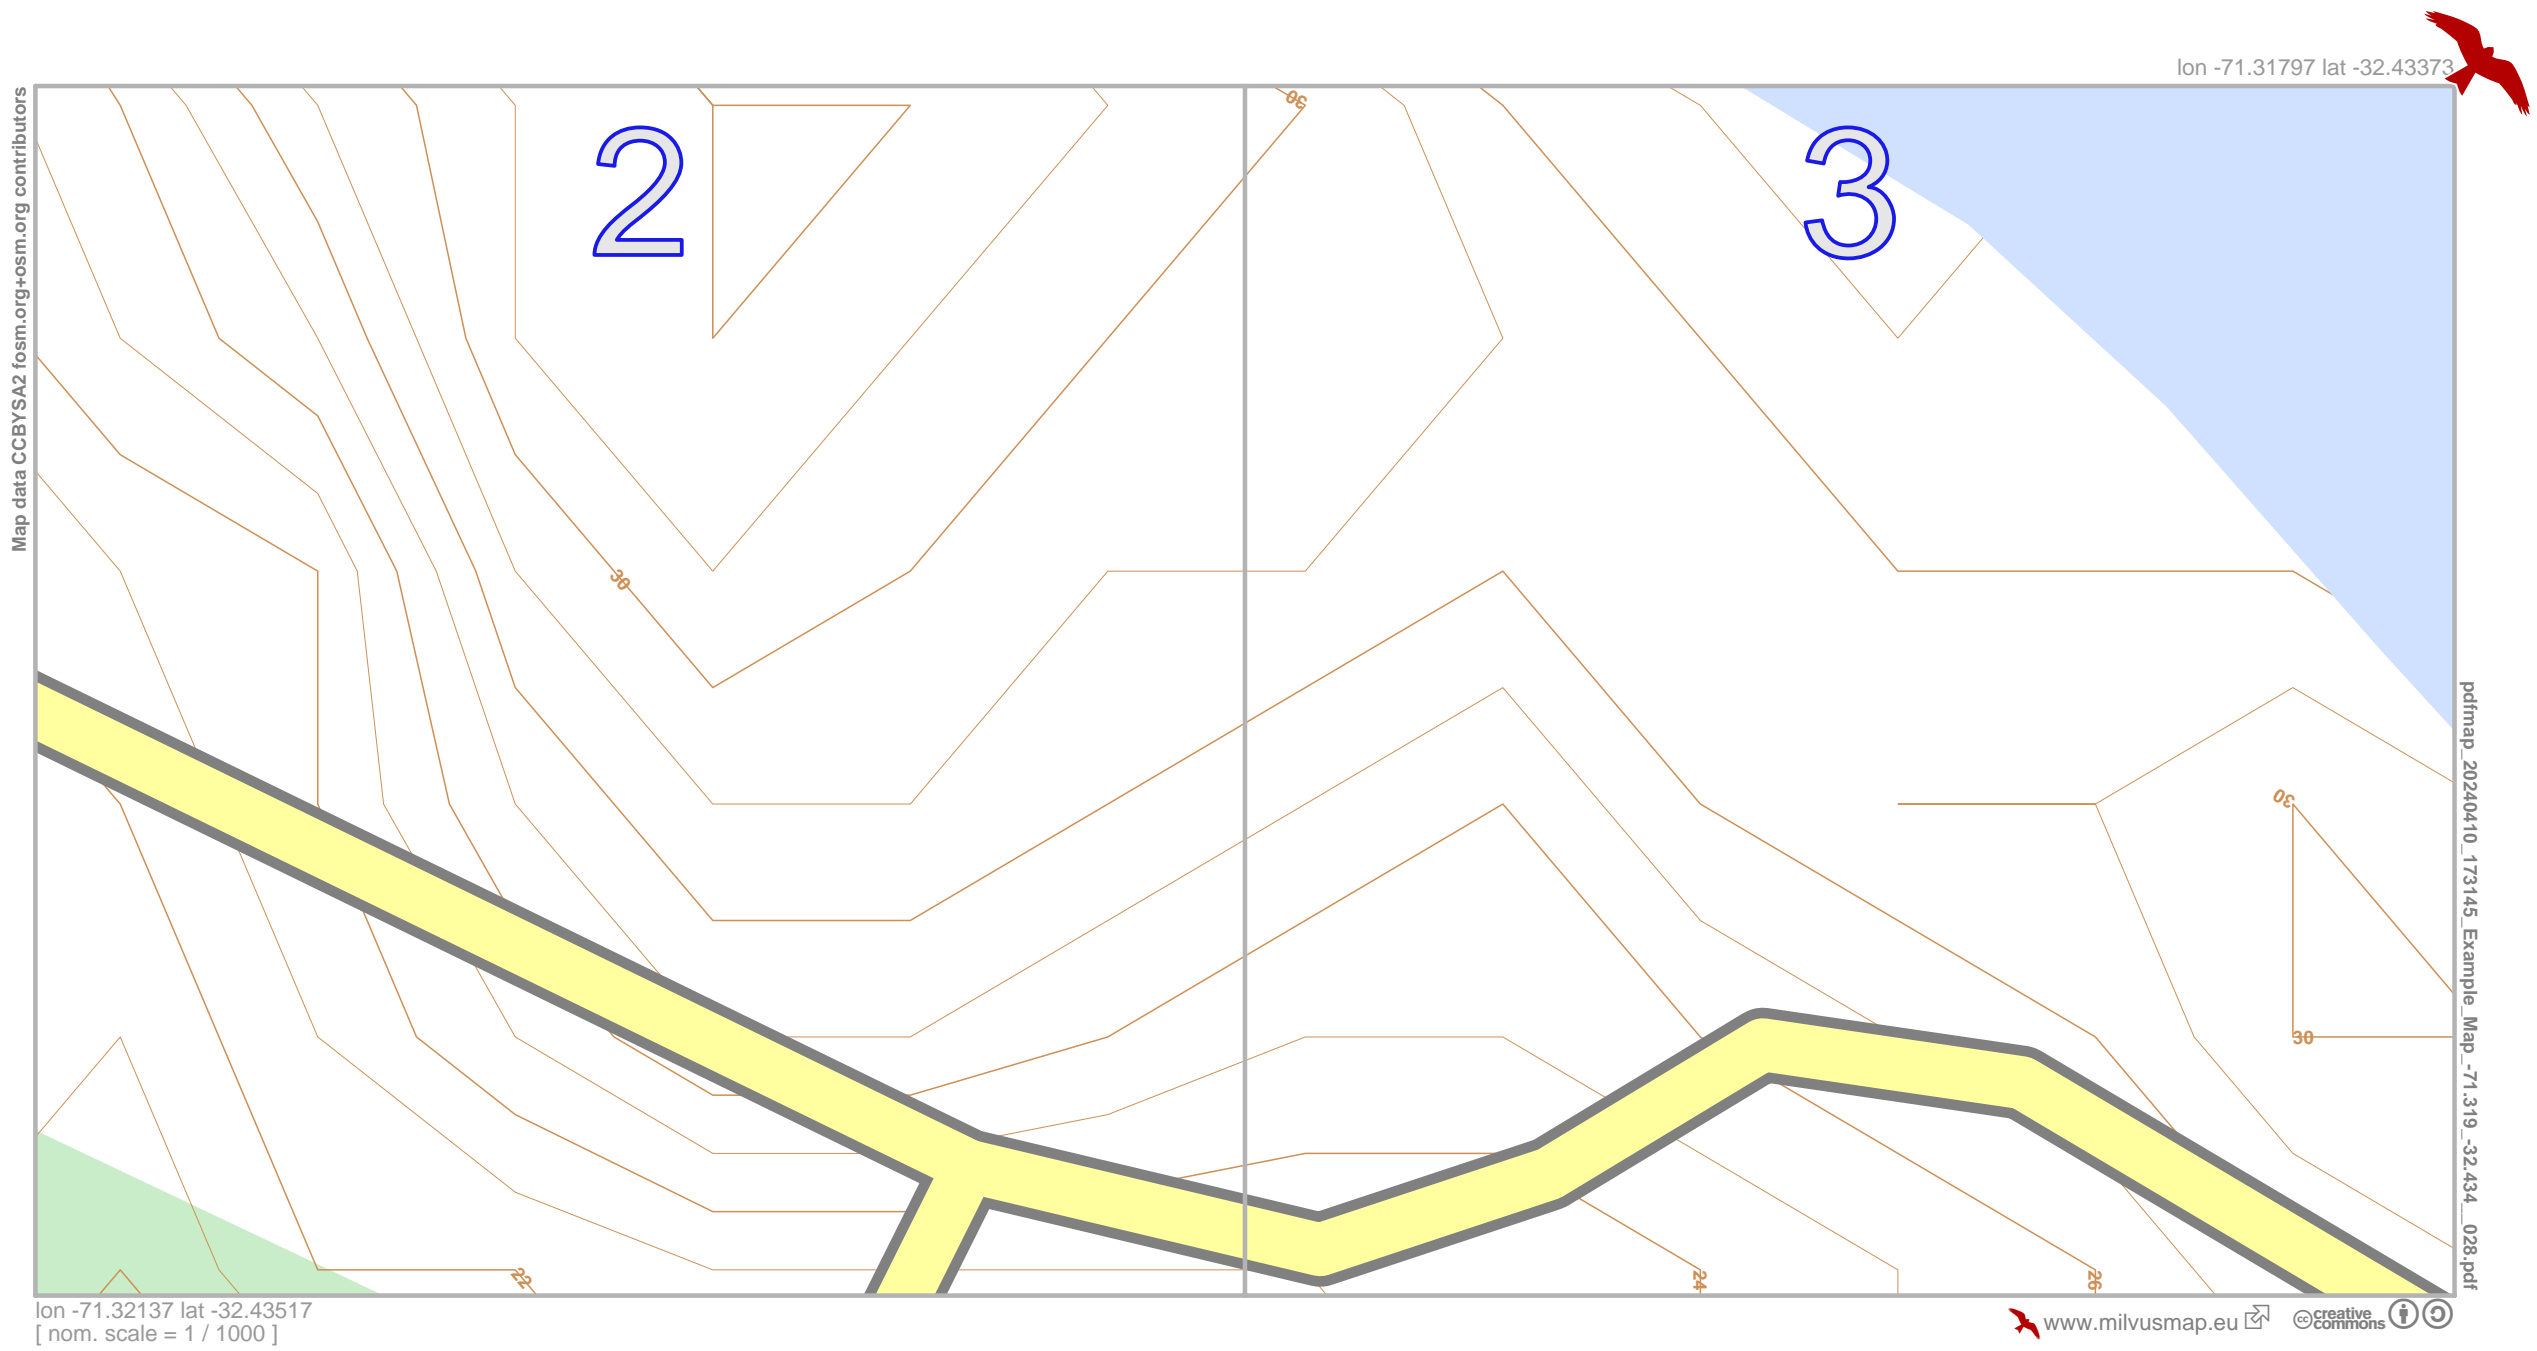

# Example\_Map

Map data CC BY SA 2 f osm.org+osm.org contributors

lon -71.32137 lat -32.43517 [ nom. scale = 1 / 500 ]

lon -71.31967 lat -32.43373

pdfmap\_20240410\_173145\_Example\_Map\_-71.319\_-32.434\_028.pdf

# UTM: 19 H easting 281.76 km northing 6408.96 km  
UTM-Grid-width = 20m  
Contour interval = 1m

Map data CC BY SA 2 f os m .org +osm .org contributors

lon -71.31797 lat -32.43373

2

28

26

24

32

30

lon -71.31967 lat -32.43517 [ nom. scale = 1 / 500 ]

pdfmap\_20240410\_173145\_Example\_Map\_-71.319\_-32.434\_\_028.pdf

# UTM: 19 H easting 281.92 km northing 6408.96 km  
UTM-Grid-width = 20m  
Contour interval = 1m