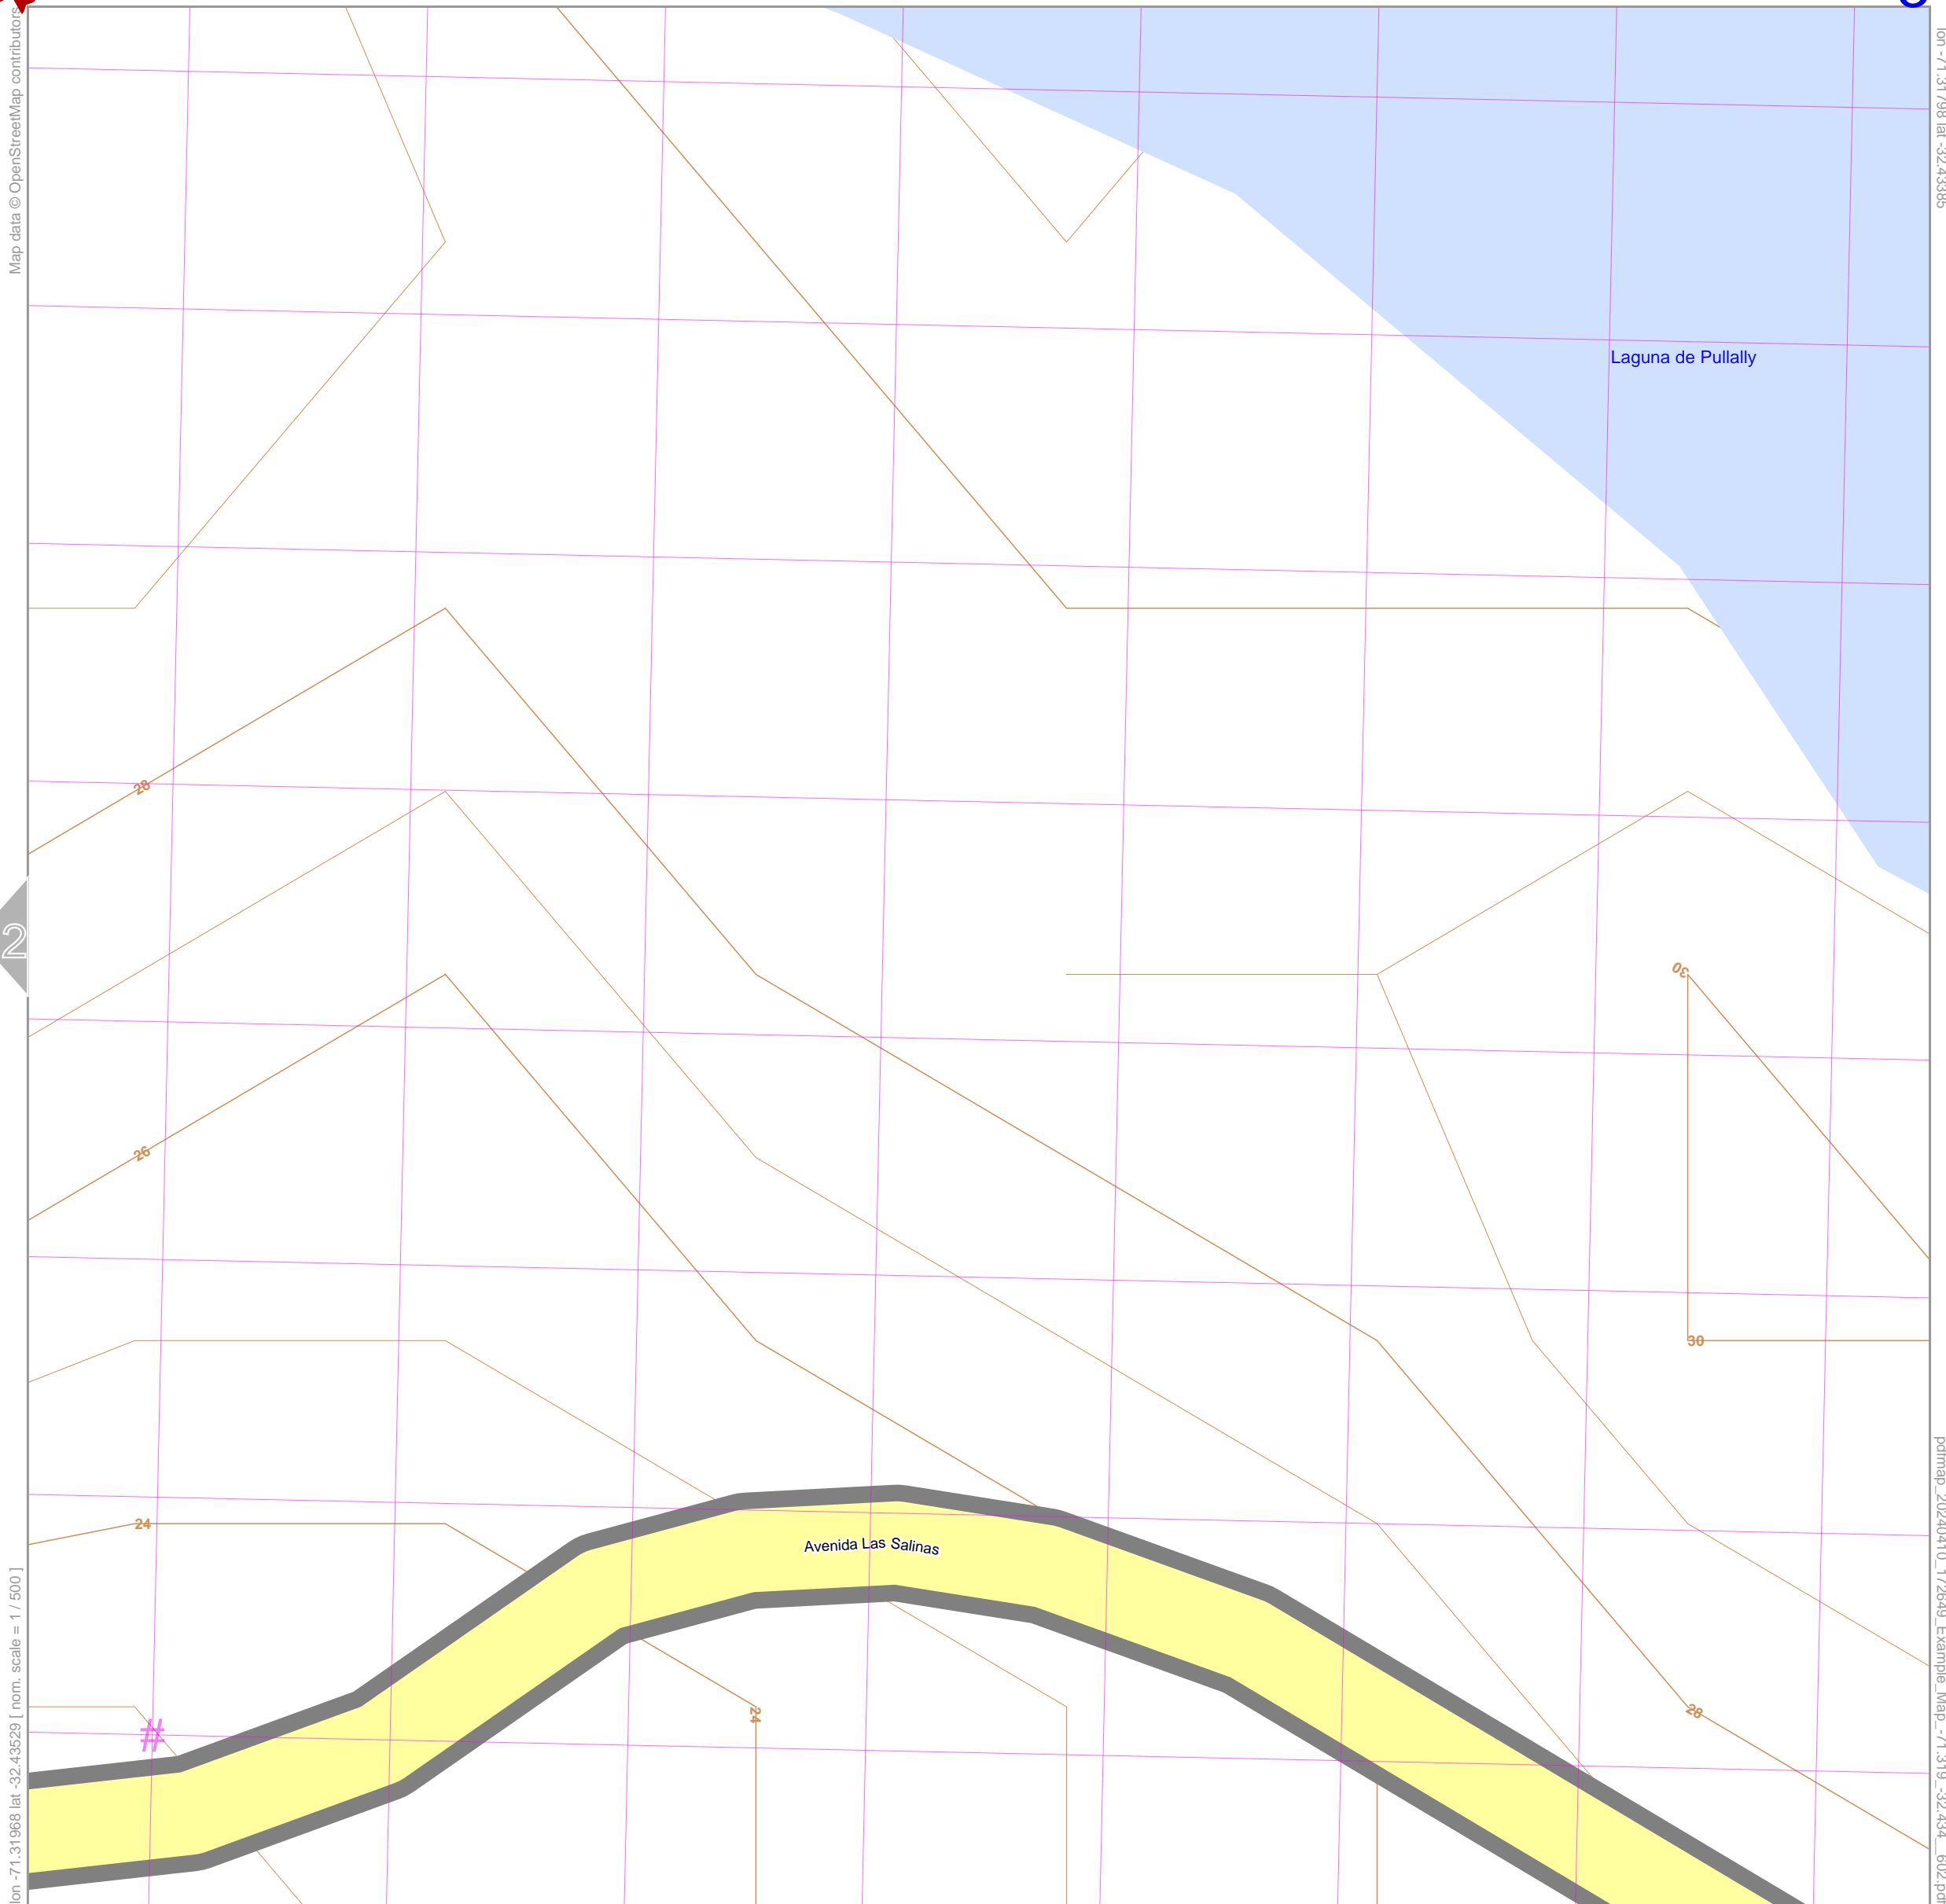

Example_Map

Map data © OpenStreetMap contributors

lon -71.31798 lat -32.43385

2

3

pdfmap_20240410_172649_Example_Map_-71.319_-32.434_602.pdf

lon -71.32138 lat -32.43529
[nom. scale = 1 / 1000]

lon -71.32138 lat -32.43529 [nom. scale = 1 / 500]

UTM: 19 H easting 281.76 km northing 6408.96 km
UTM-Grid-width = 20m
Contour interval = 1m

2

lon -71.31968 lat -32.43529 [nom. scale = 1 / 500]

UTM: 19 H easting 281.92 km northing 6408.96 km
UTM-Grid-width = 20m
Contour interval = 1m

Laguna de Pullally

Avenida Las Salinas

30

30

26

24

28

26