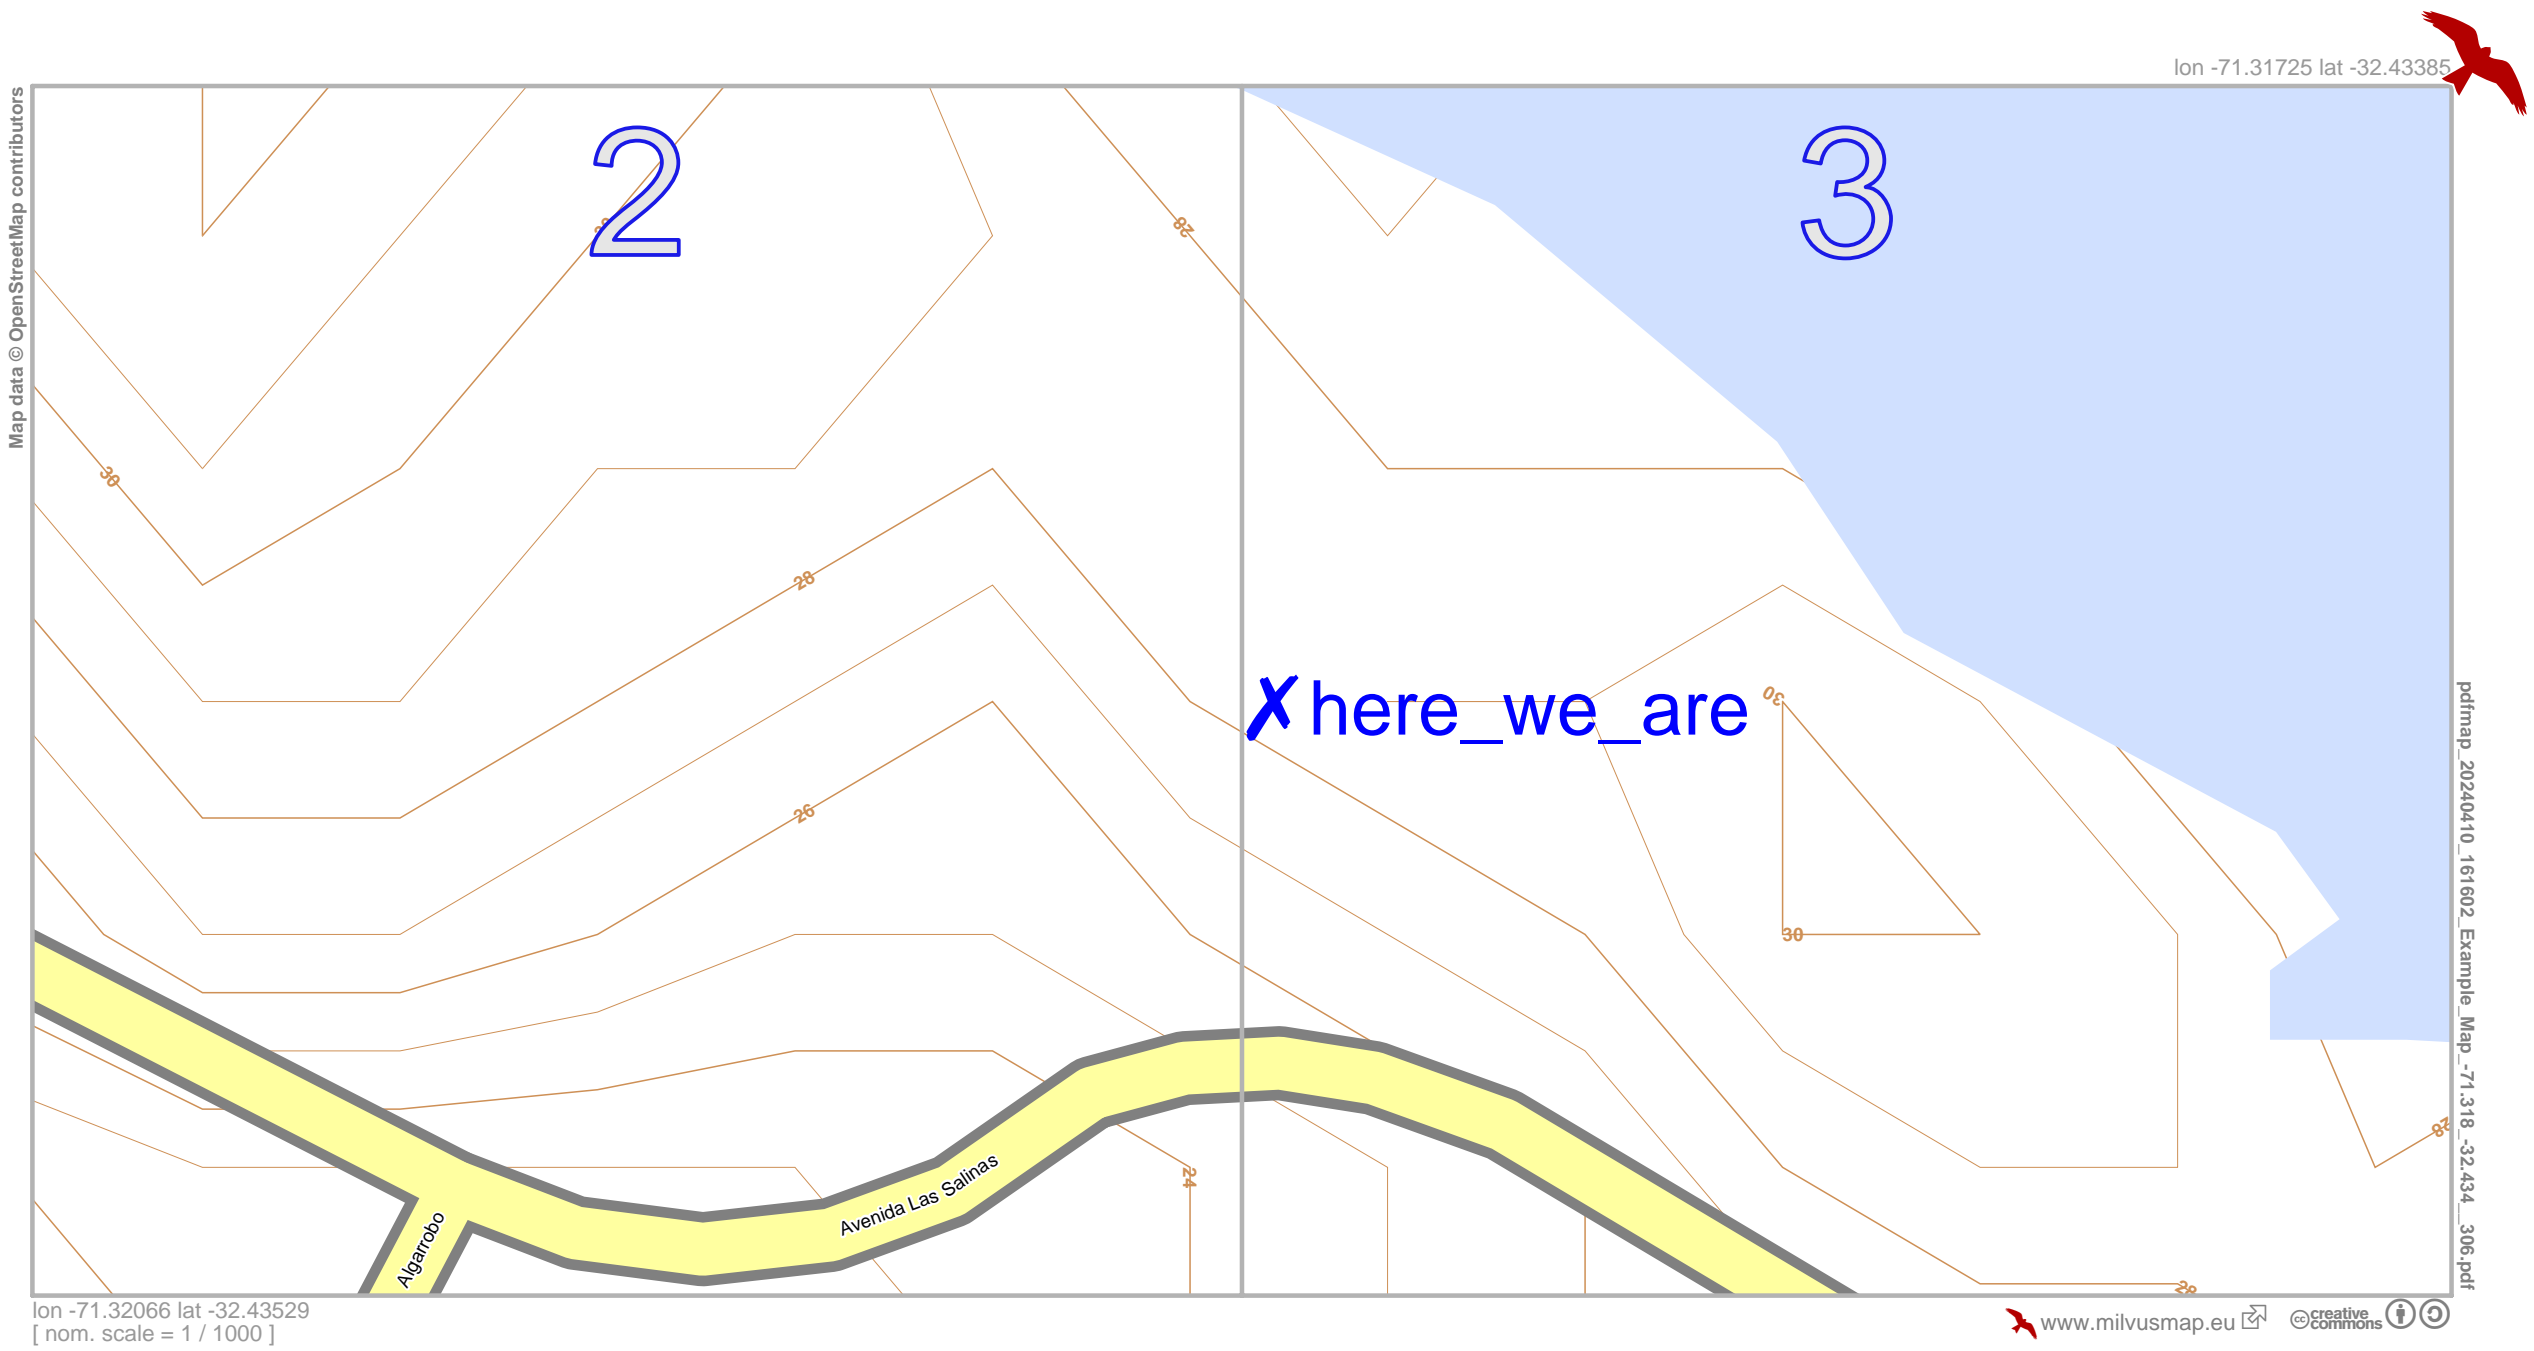

Example_Map

Map data © OpenStreetMap contributors

lon -71.31895 lat -32.43385

lon -71.32066 lat -32.43529 [nom. scale = 1 / 500]

pdfmap_20240410_161602_Example_Map_-71.318_-32.434_306.pdf

UTM: 19 H easting 281.82 km northing 6408.96 km
UTM-Grid-width = 20m
Contour interval = 1m

Map data © OpenStreetMap contributors

lon -71.31725 lat -32.43385

2

X here_we_are

Laguna de Pullally

Avenida Las Salinas

lon -71.31895 lat -32.43529 [nom. scale = 1 / 500]

pdfmap_20240410_161602_Example_Map_-71.318_-32.434_306.pdf

UTM: 19 H easting 281.98 km northing 6408.96 km
UTM-Grid-width = 20m
Contour interval = 1m