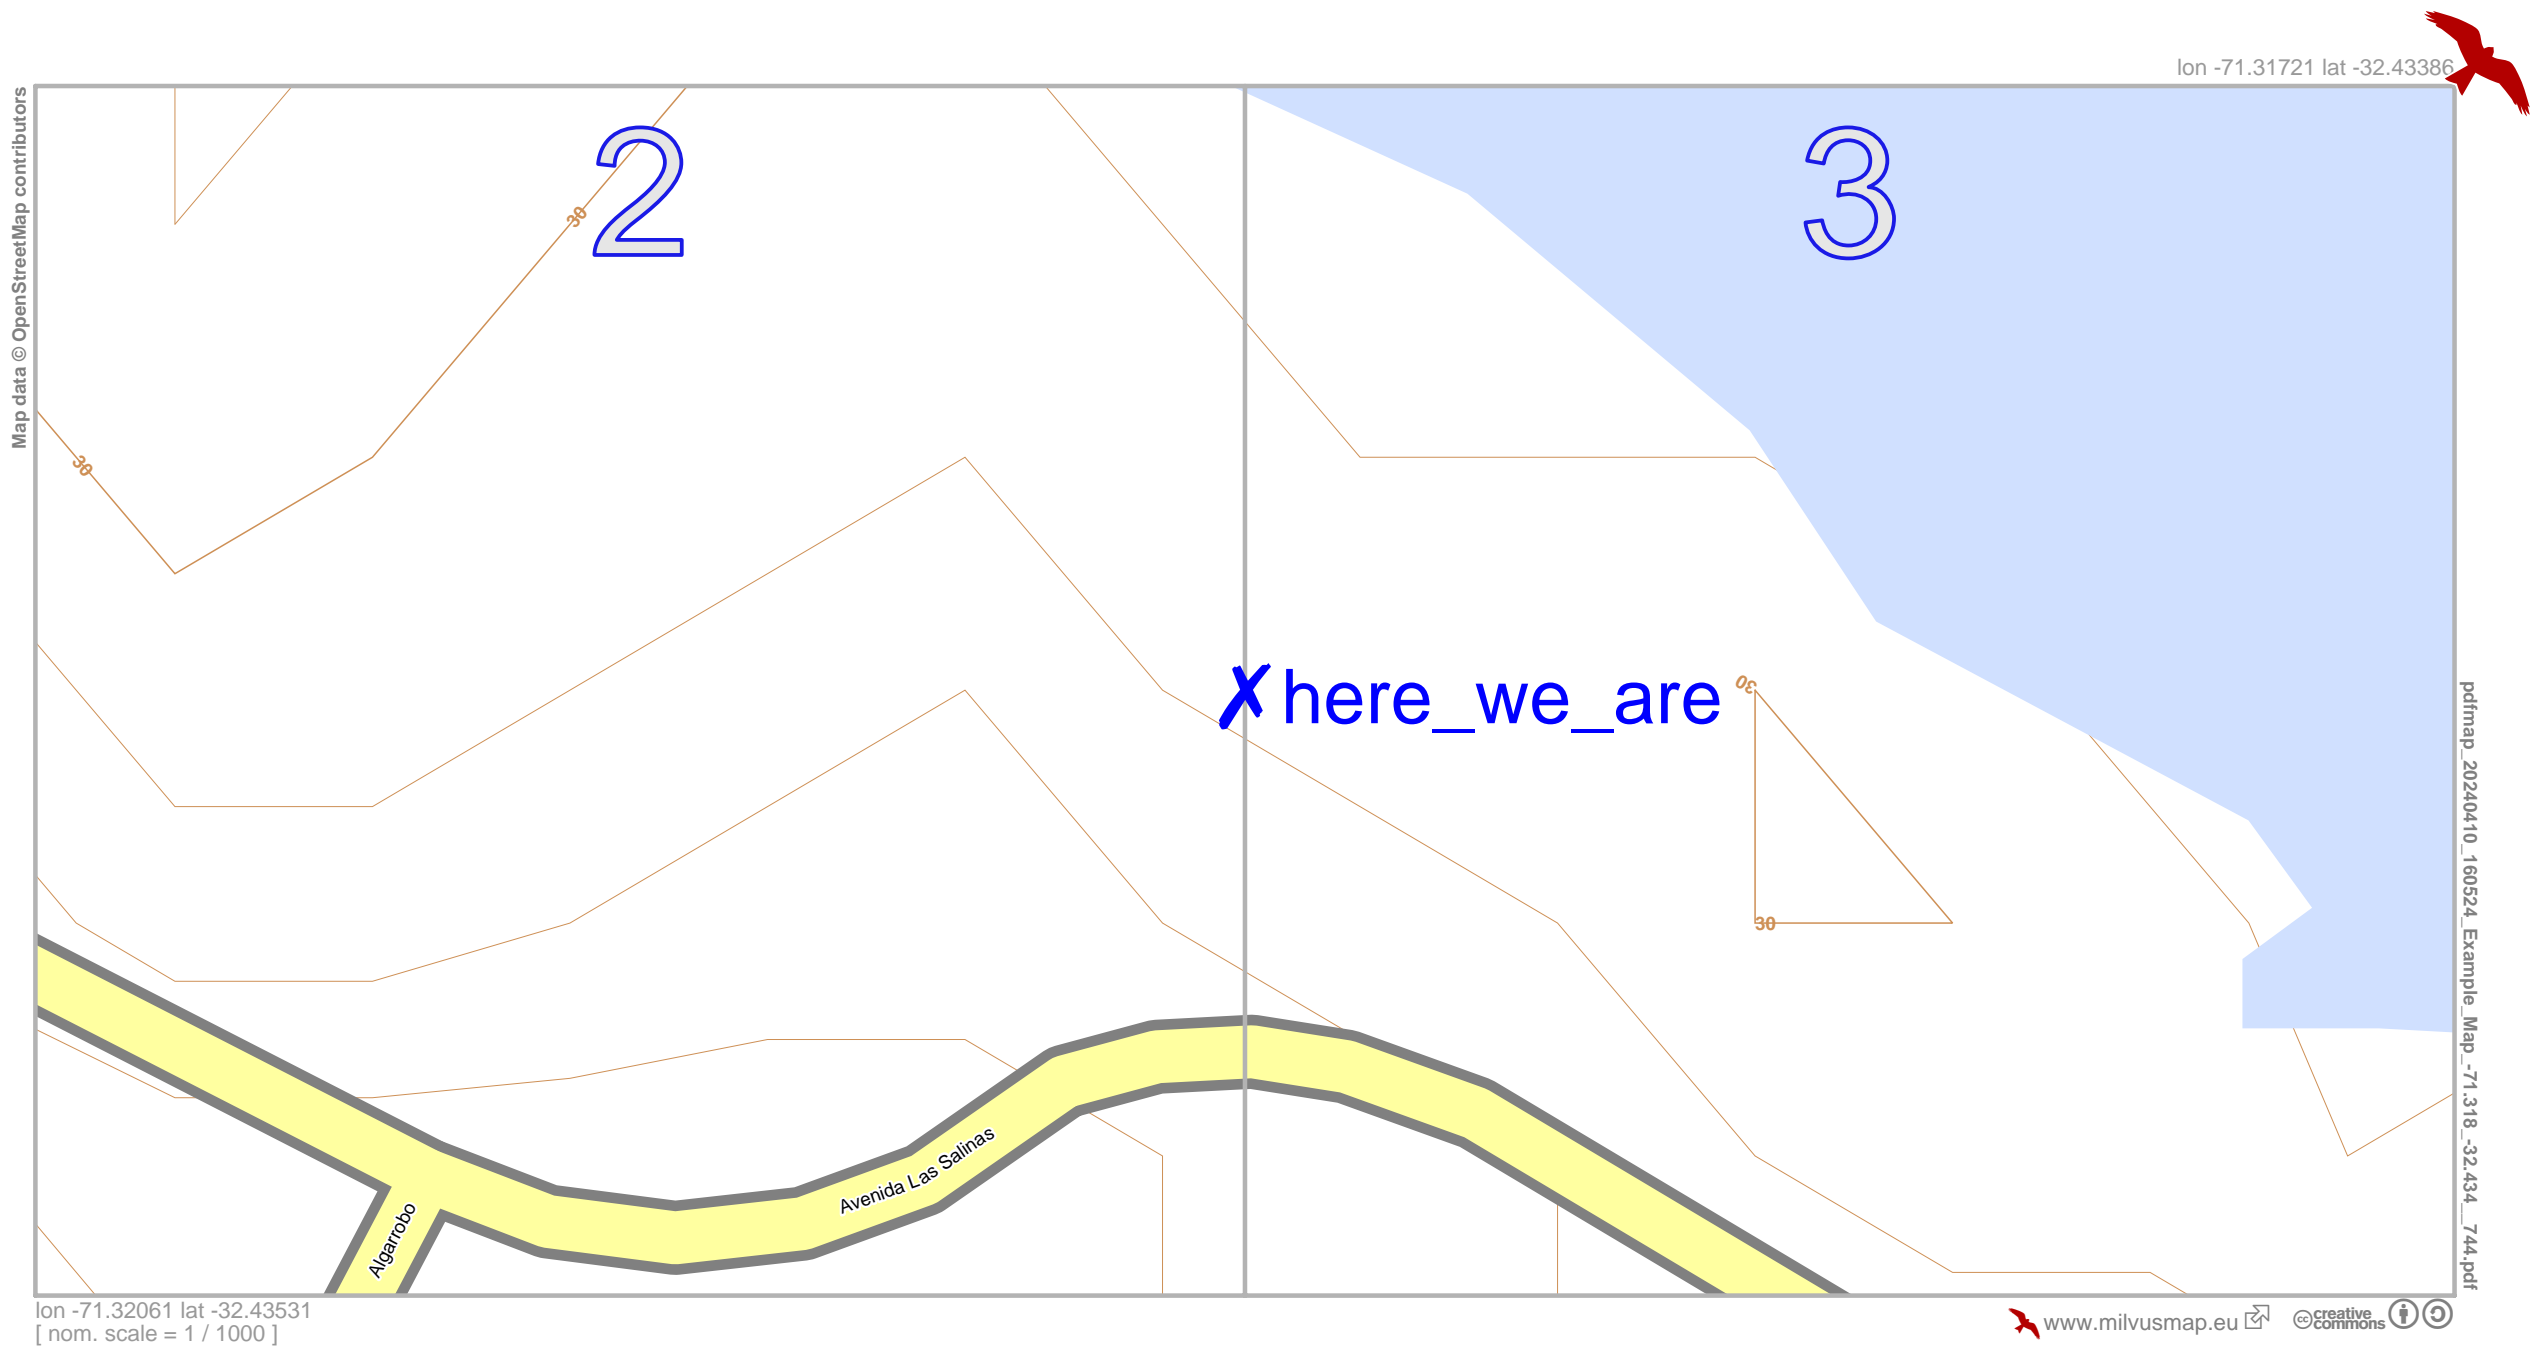

# Example\_Map

Map data © OpenStreetMap contributors

lon -71.31891 | lat -32.43396

lon -71.32061 | lat -32.43531 [ nom. scale = 1 / 500 ]

pdfmap\_20240410\_160524\_Example\_Map\_-71.318\_-32.434\_744.pdf

# UTM: 19 H easting 281.84 km northing 6408.96 km  
UTM-Grid-width = 20m  
Contour interval = 2m

3 ne

Map data © OpenStreetMap contributors

lon -71.31721 lat -32.43396

2

here\_we\_are

Laguna de Pullally

lon -71.31891 lat -32.43531 [ nom. scale = 1 / 500 ]

pdfmap\_20240410\_160524\_Example\_Map\_-71.318\_-32.434\_744.pdf

Avenida Las Salinas

#