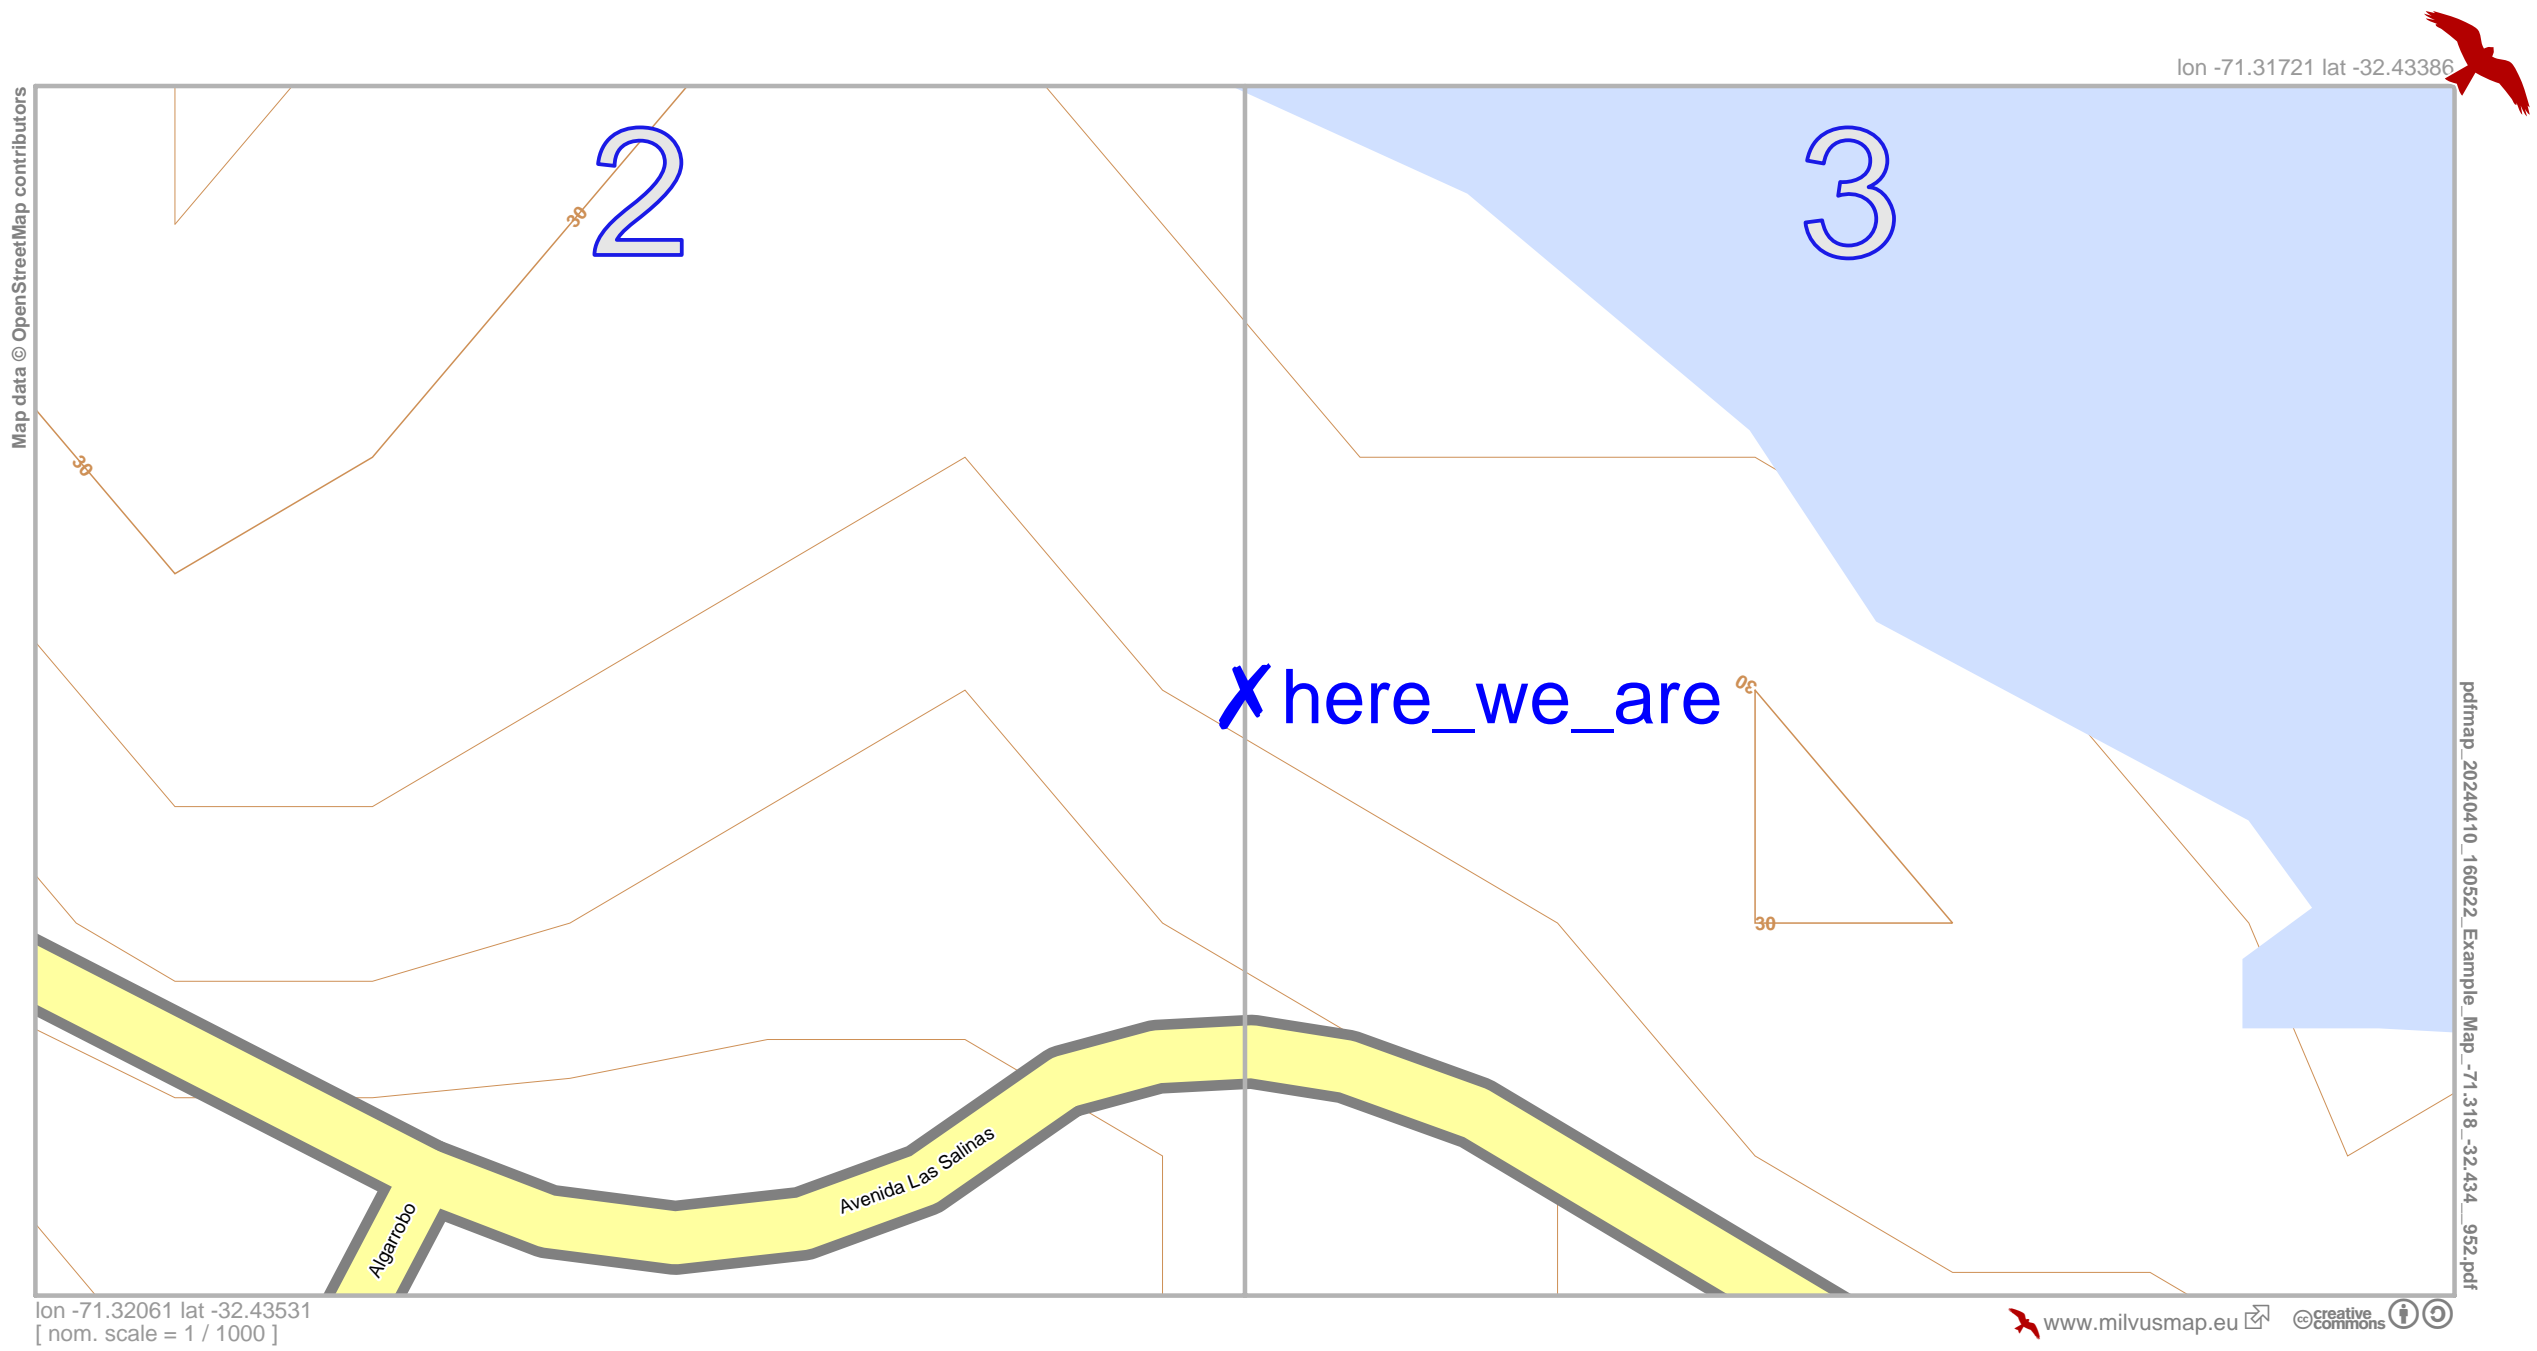

Example_Map

Map data © OpenStreetMap contributors

lon -71.31891 lat -32.43396

lon -71.32061 lat -32.43531 [nom. scale = 1 / 500]

pdfmap_20240410_160522_Example_Map_-71.318_-32.434_952.pdf

UTM: 19 H easting 281.84 km northing 6408.96 km
UTM-Grid-width = 20m
Contour interval = 2m

Map data © OpenStreetMap contributors

lon -71.31721 lat -32.43396

Laguna de Pullally

2 here_we_are

lon -71.31891 lat -32.43531 [nom. scale = 1 / 500]

pdfmap_20240410_160522_Example_Map_-71.318_-32.434_952.pdf

Avenida Las Salinas

#