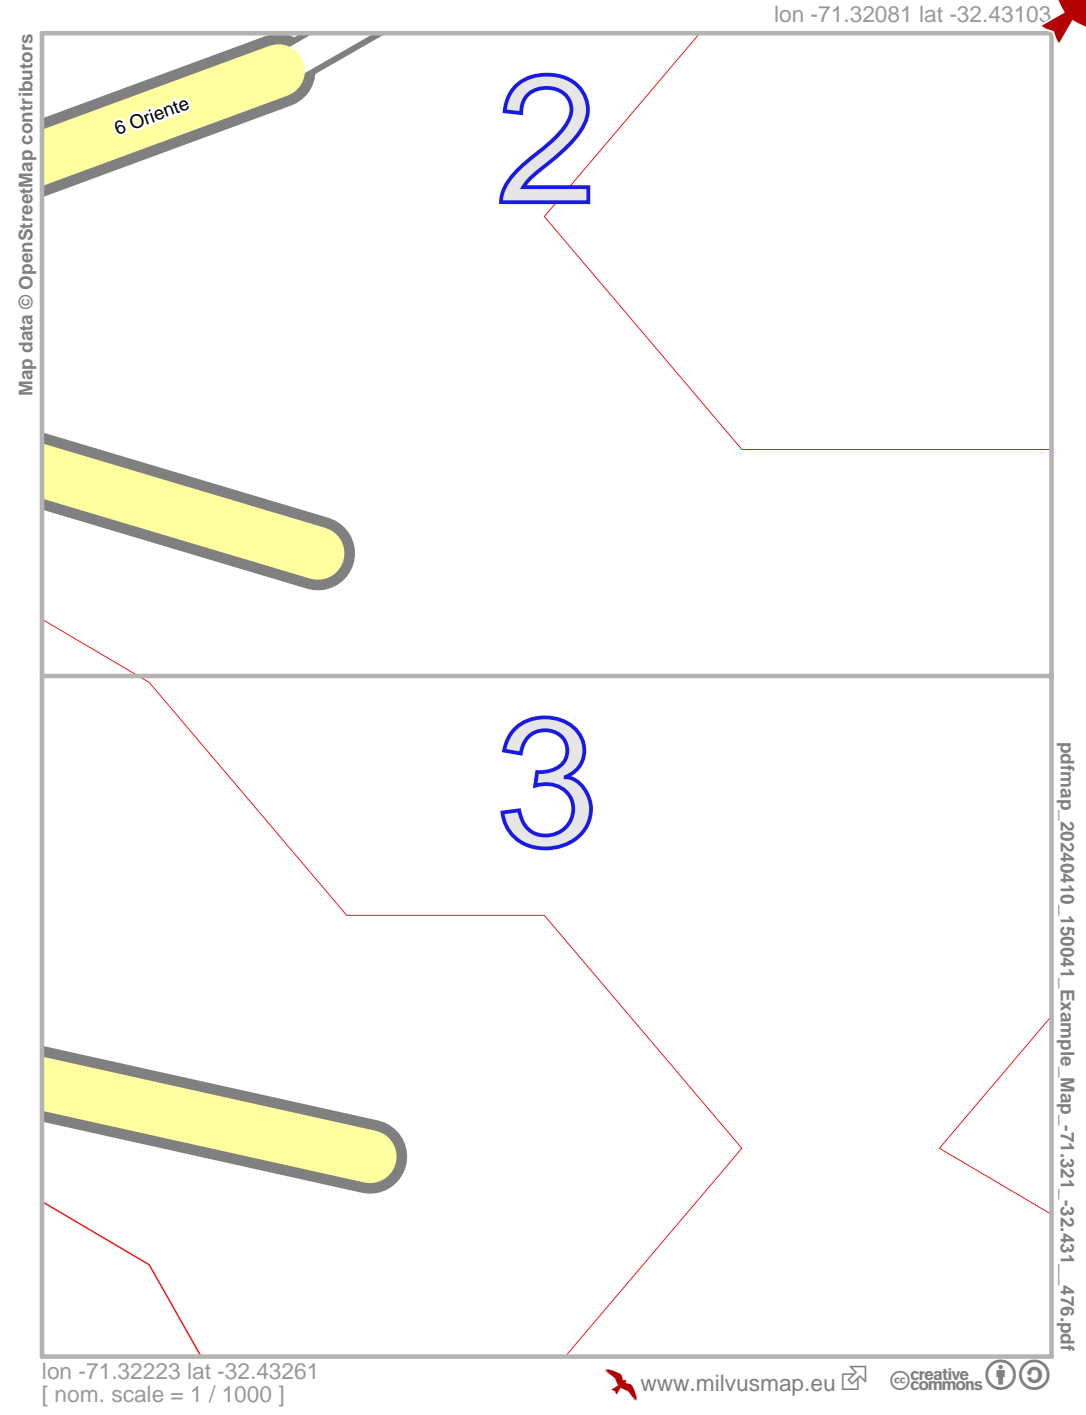

Example_Map

UTM: 19 H easting 281.68 km northing 6409.34 km
 UTM-Grid-width = 20m
 Contour interval = 5m

Example_Map

2

3

top

Map data © OpenStreetMap contributors

lon -71.32223 lat -32.43261 [nom. scale = 1 / 500]

lon -71.32081 lat -32.43180

pdfmap_20240410_150041_Example_Map_-71.321_-32.431_476.pdf

#

UTM: 19 H easting 281.68 km northing 6409.24 km
UTM-Grid-width = 20m
Contour interval = 5m