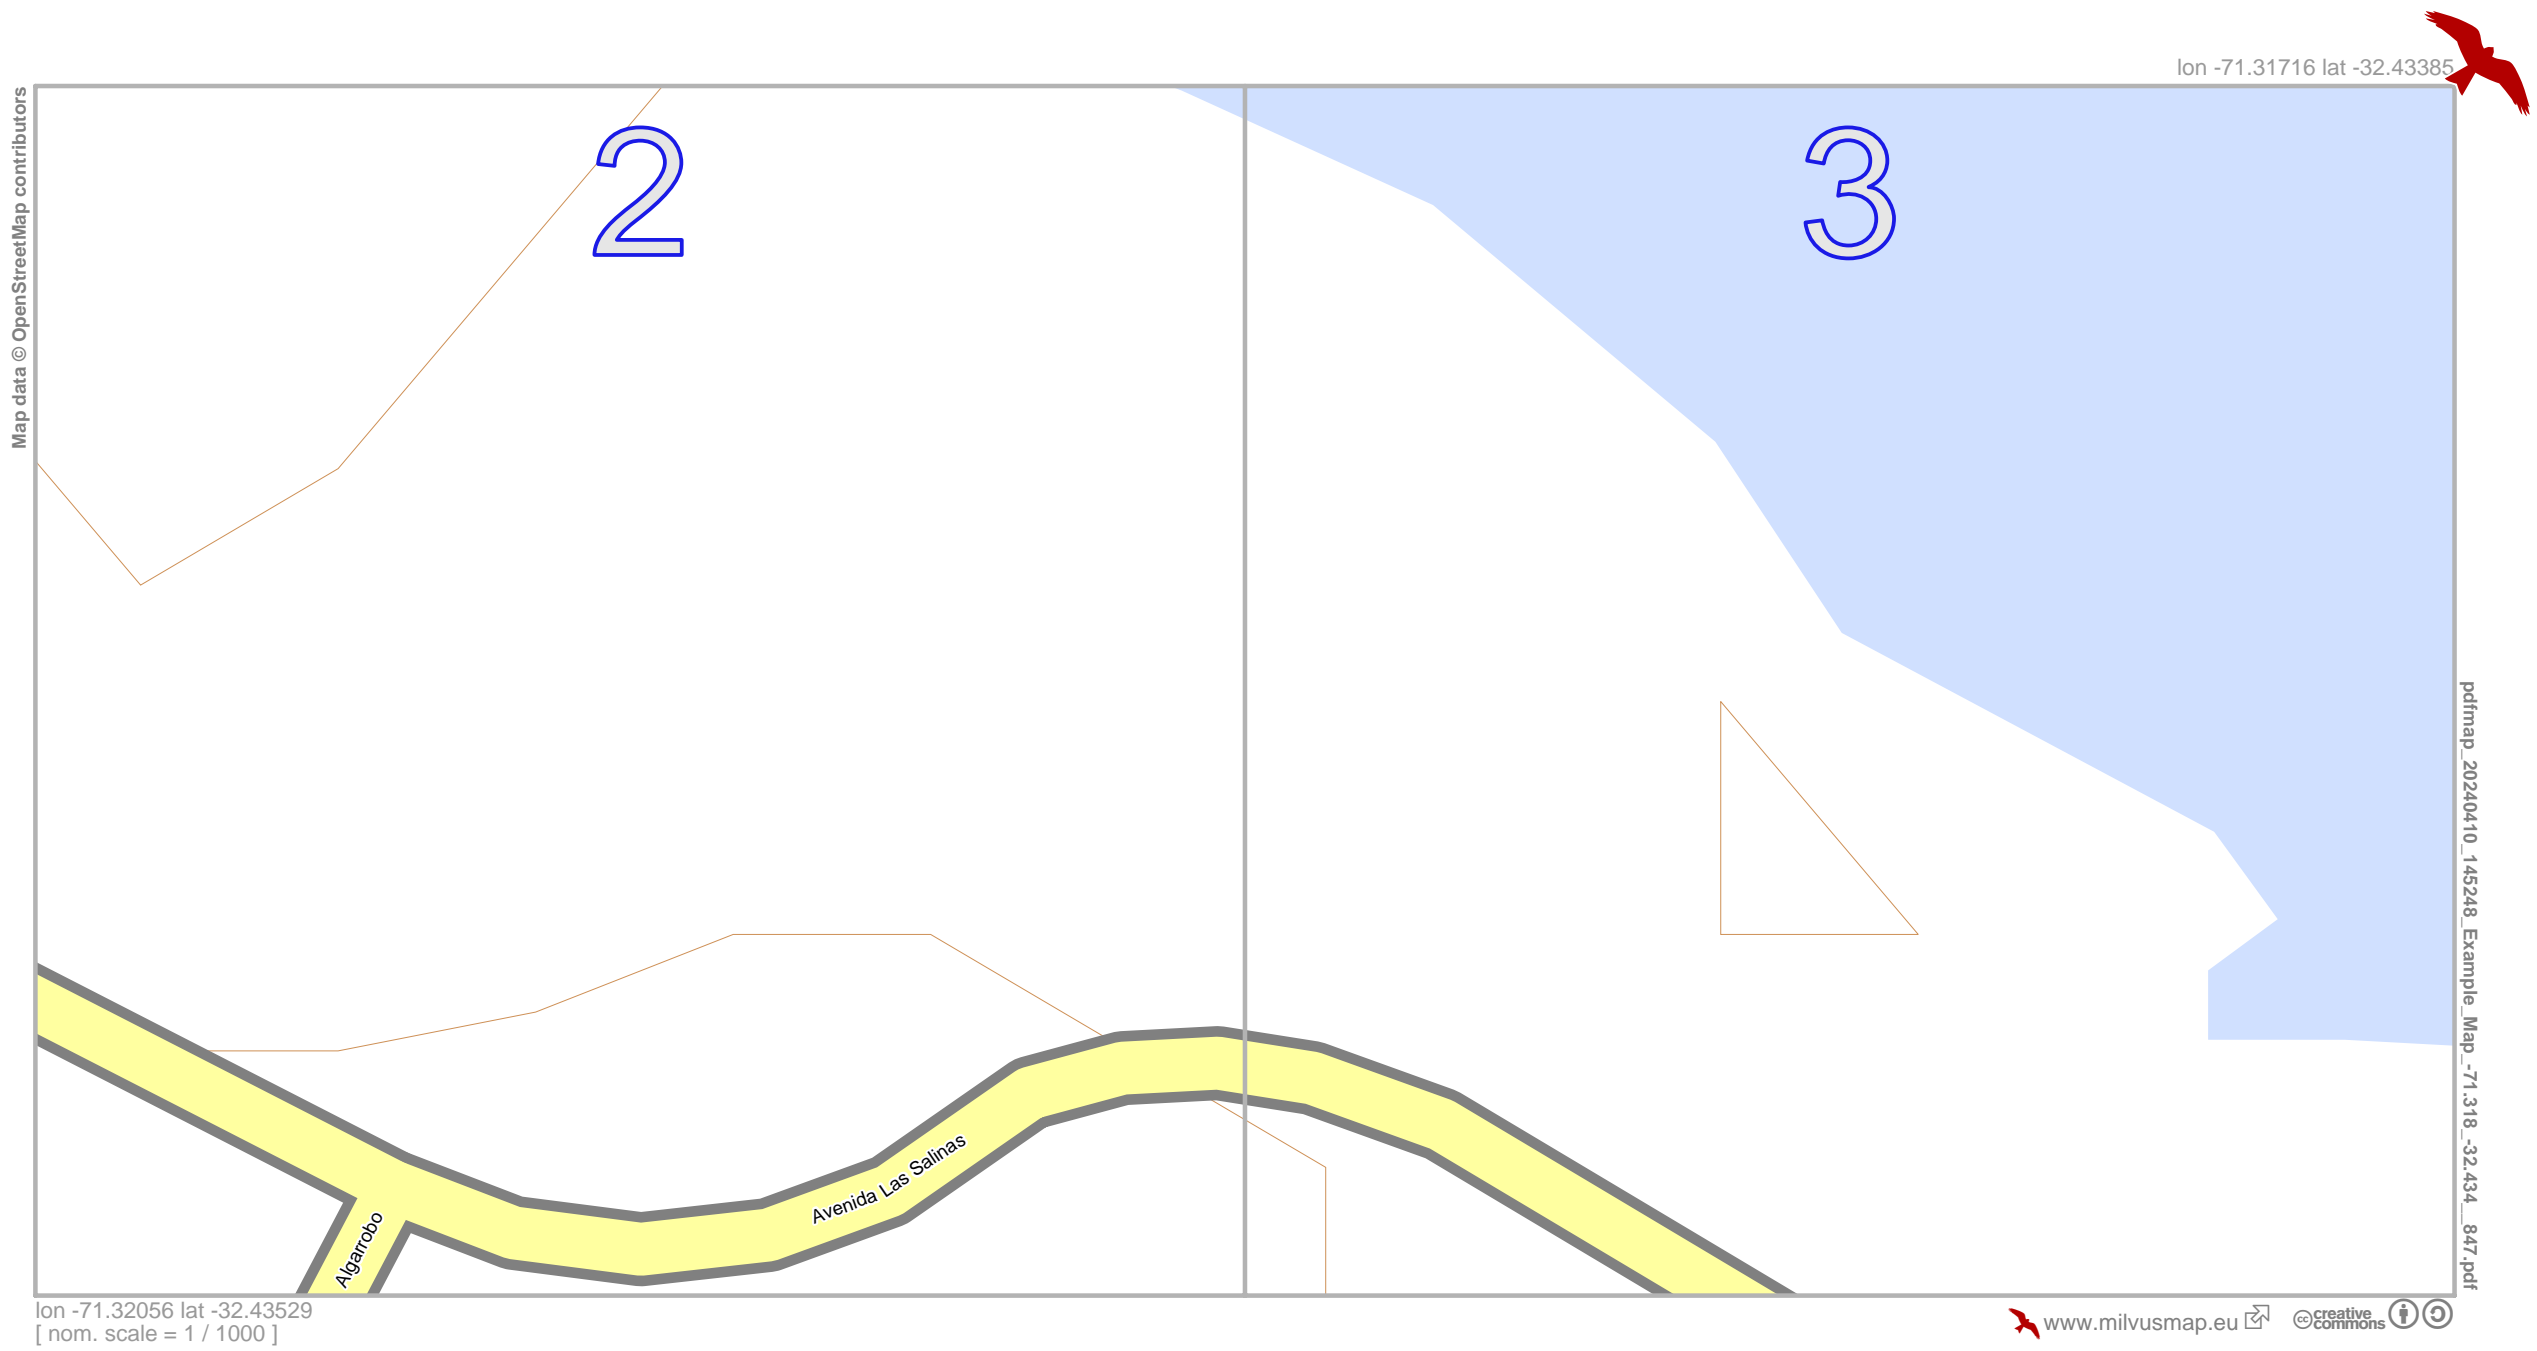

Example_Map

lon -71.32056 lat -32.43529 [nom. scale = 1 / 500]

pdfmap_20240410_145248_Example_Map_-71.318_-32.434_847.pdf

UTM: 19 H easting 281.84 km northing 6408.96 km
UTM-Grid-width = 20m
Contour interval = 5m

Map data © OpenStreetMap contributors

lon -71.31716 lat -32.43385

2

lon -71.31886 lat -32.43529 [nom. scale = 1 / 500]

pdfmap_20240410_145248_Example_Map_-71.318_-32.434_847.pdf

Laguna de Pullally

Avenida Las Salinas

#

UTM: 19 H easting 282.00 km northing 6408.96 km
UTM-Grid-width = 20m
Contour interval = 5m