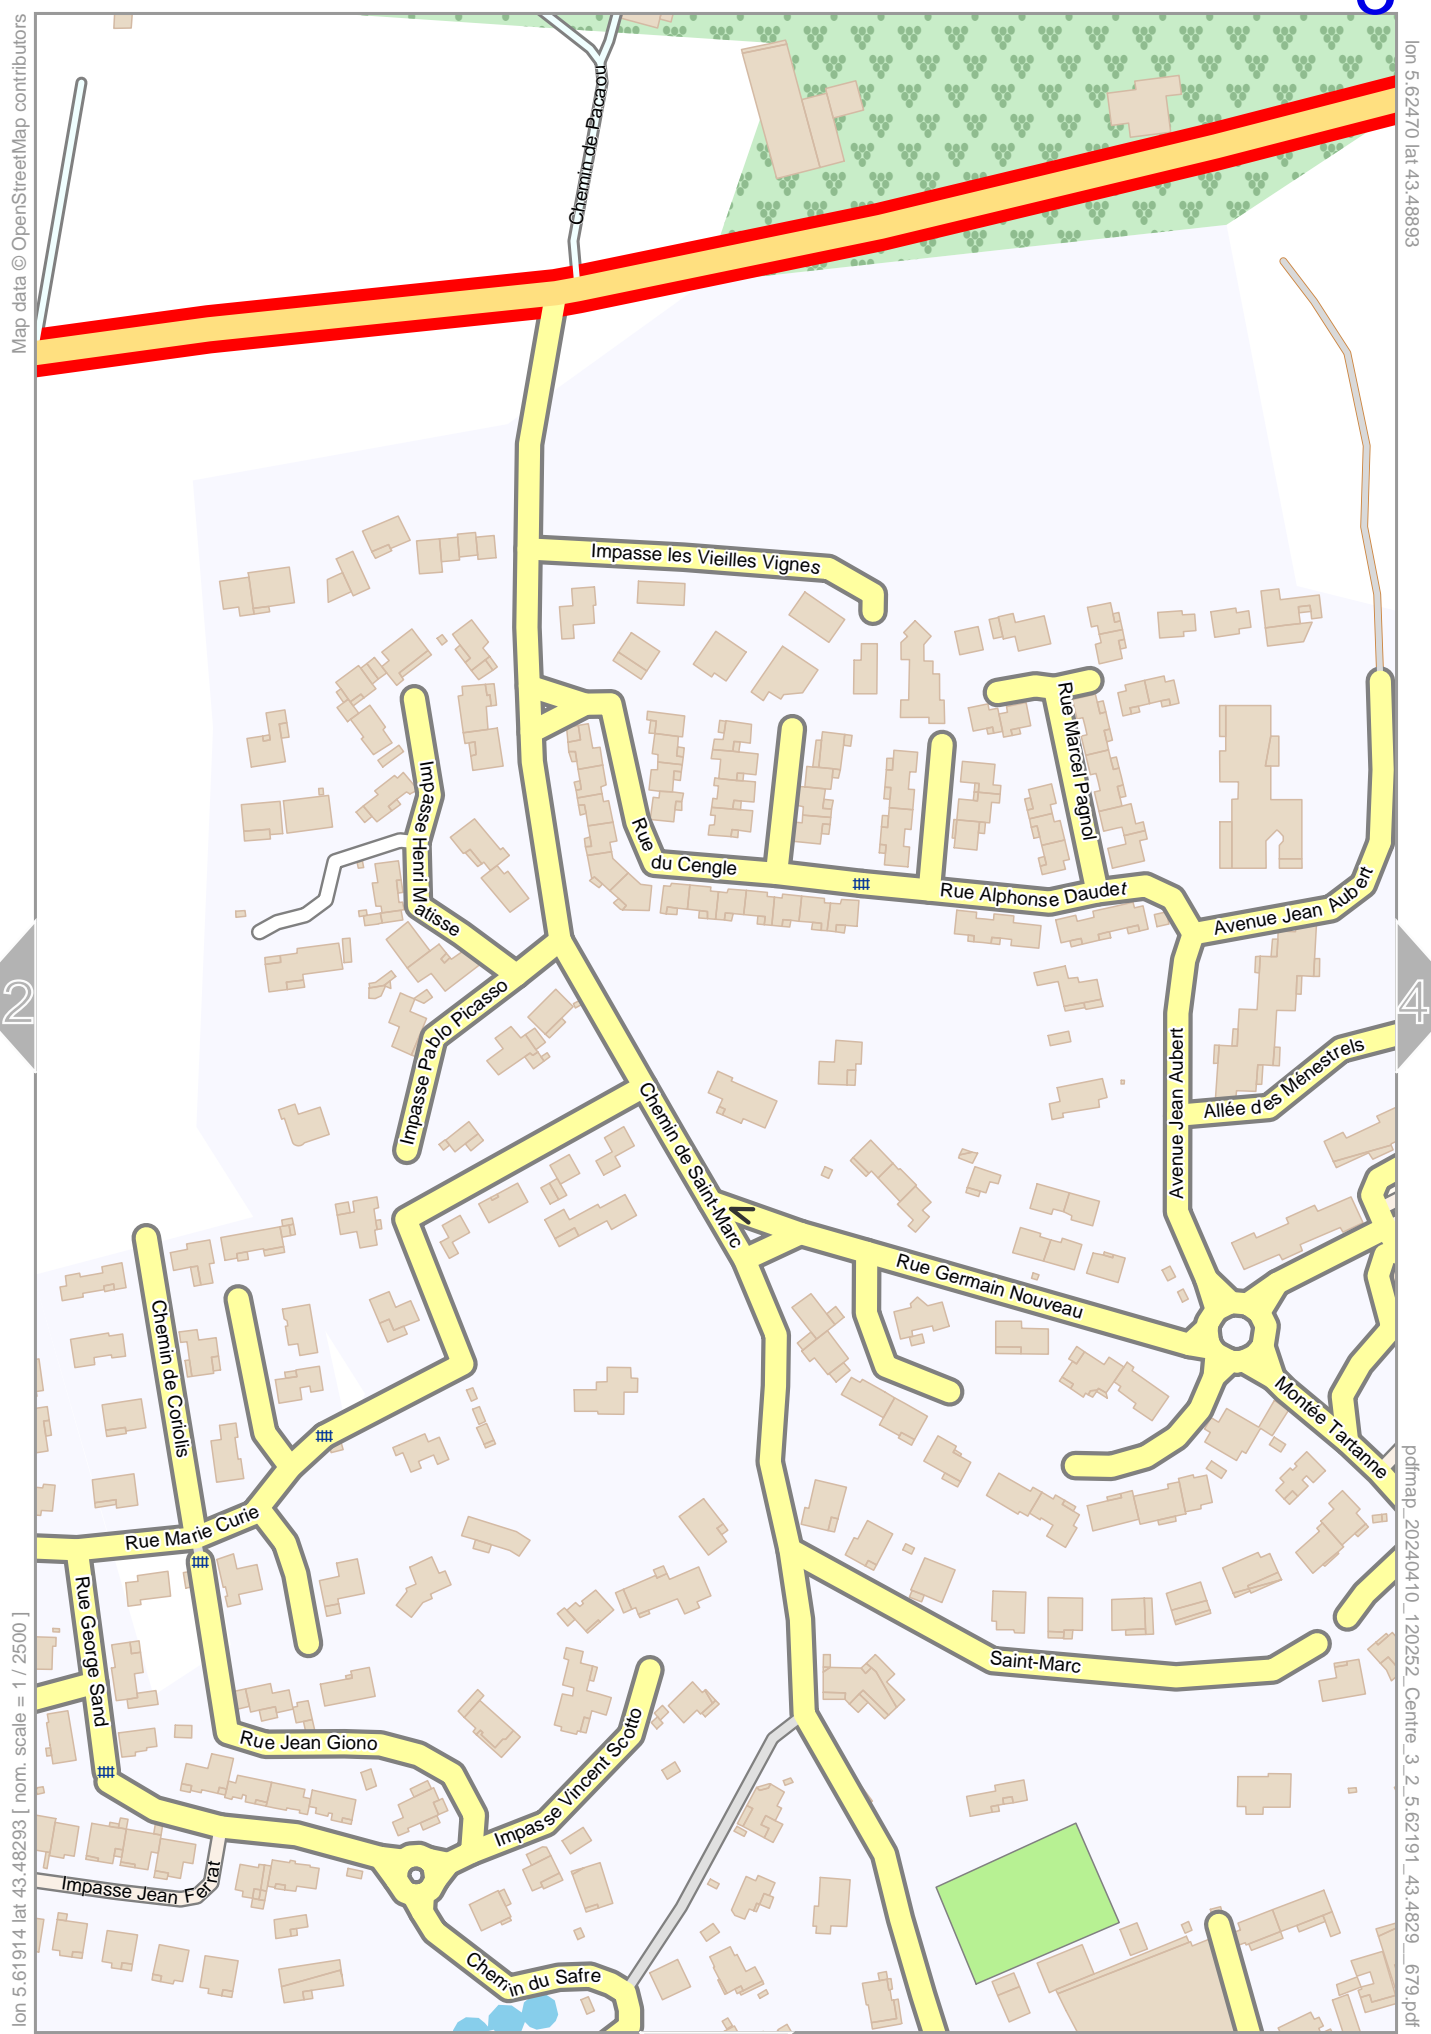

# Centre 3\*2

Map data © OpenStreetMap contributors

lon 5.61914 lat 43.48893

pdfmap\_20240410\_120252\_Centre\_3\_2\_5.62191\_43.4829\_679.pdf

lon 5.61357 lat 43.48293 [ nom. scale = 1 / 2500 ]

0 10 m 100 m 130 m

# Centre 3\*2

Map data © OpenStreetMap contributors

lon 5.62470 lat 43.48893

[lon 5.61914 lat 43.48293 | nom. scale = 1 / 2500

pdfmap\_20240410\_120252\_Centre\_3\_2\_5.62191\_43.4829\_679.pdf

0 10 m 100 m 130 m

Map data © OpenStreetMap contributors

lon 5.61914 lat 43.48293

lon 5.61357 lat 43.47692 | nom. scale = 1 / 2500

pdfmap\_20240410\_120252\_Centre\_3\_2\_5.62191\_43.4829\_679.pdf

Map data © OpenStreetMap contributors

# Centre 3\*2

4

Map data © OpenStreetMap contributors

lon 5.63026 lat 43.48293

pdfmap\_20240410\_120252\_Centre\_3\_2\_5.62191\_43.4829\_679.pdf

[ lon 5.62470 lat 43.47692 | nom. scale = 1 / 2500 ]