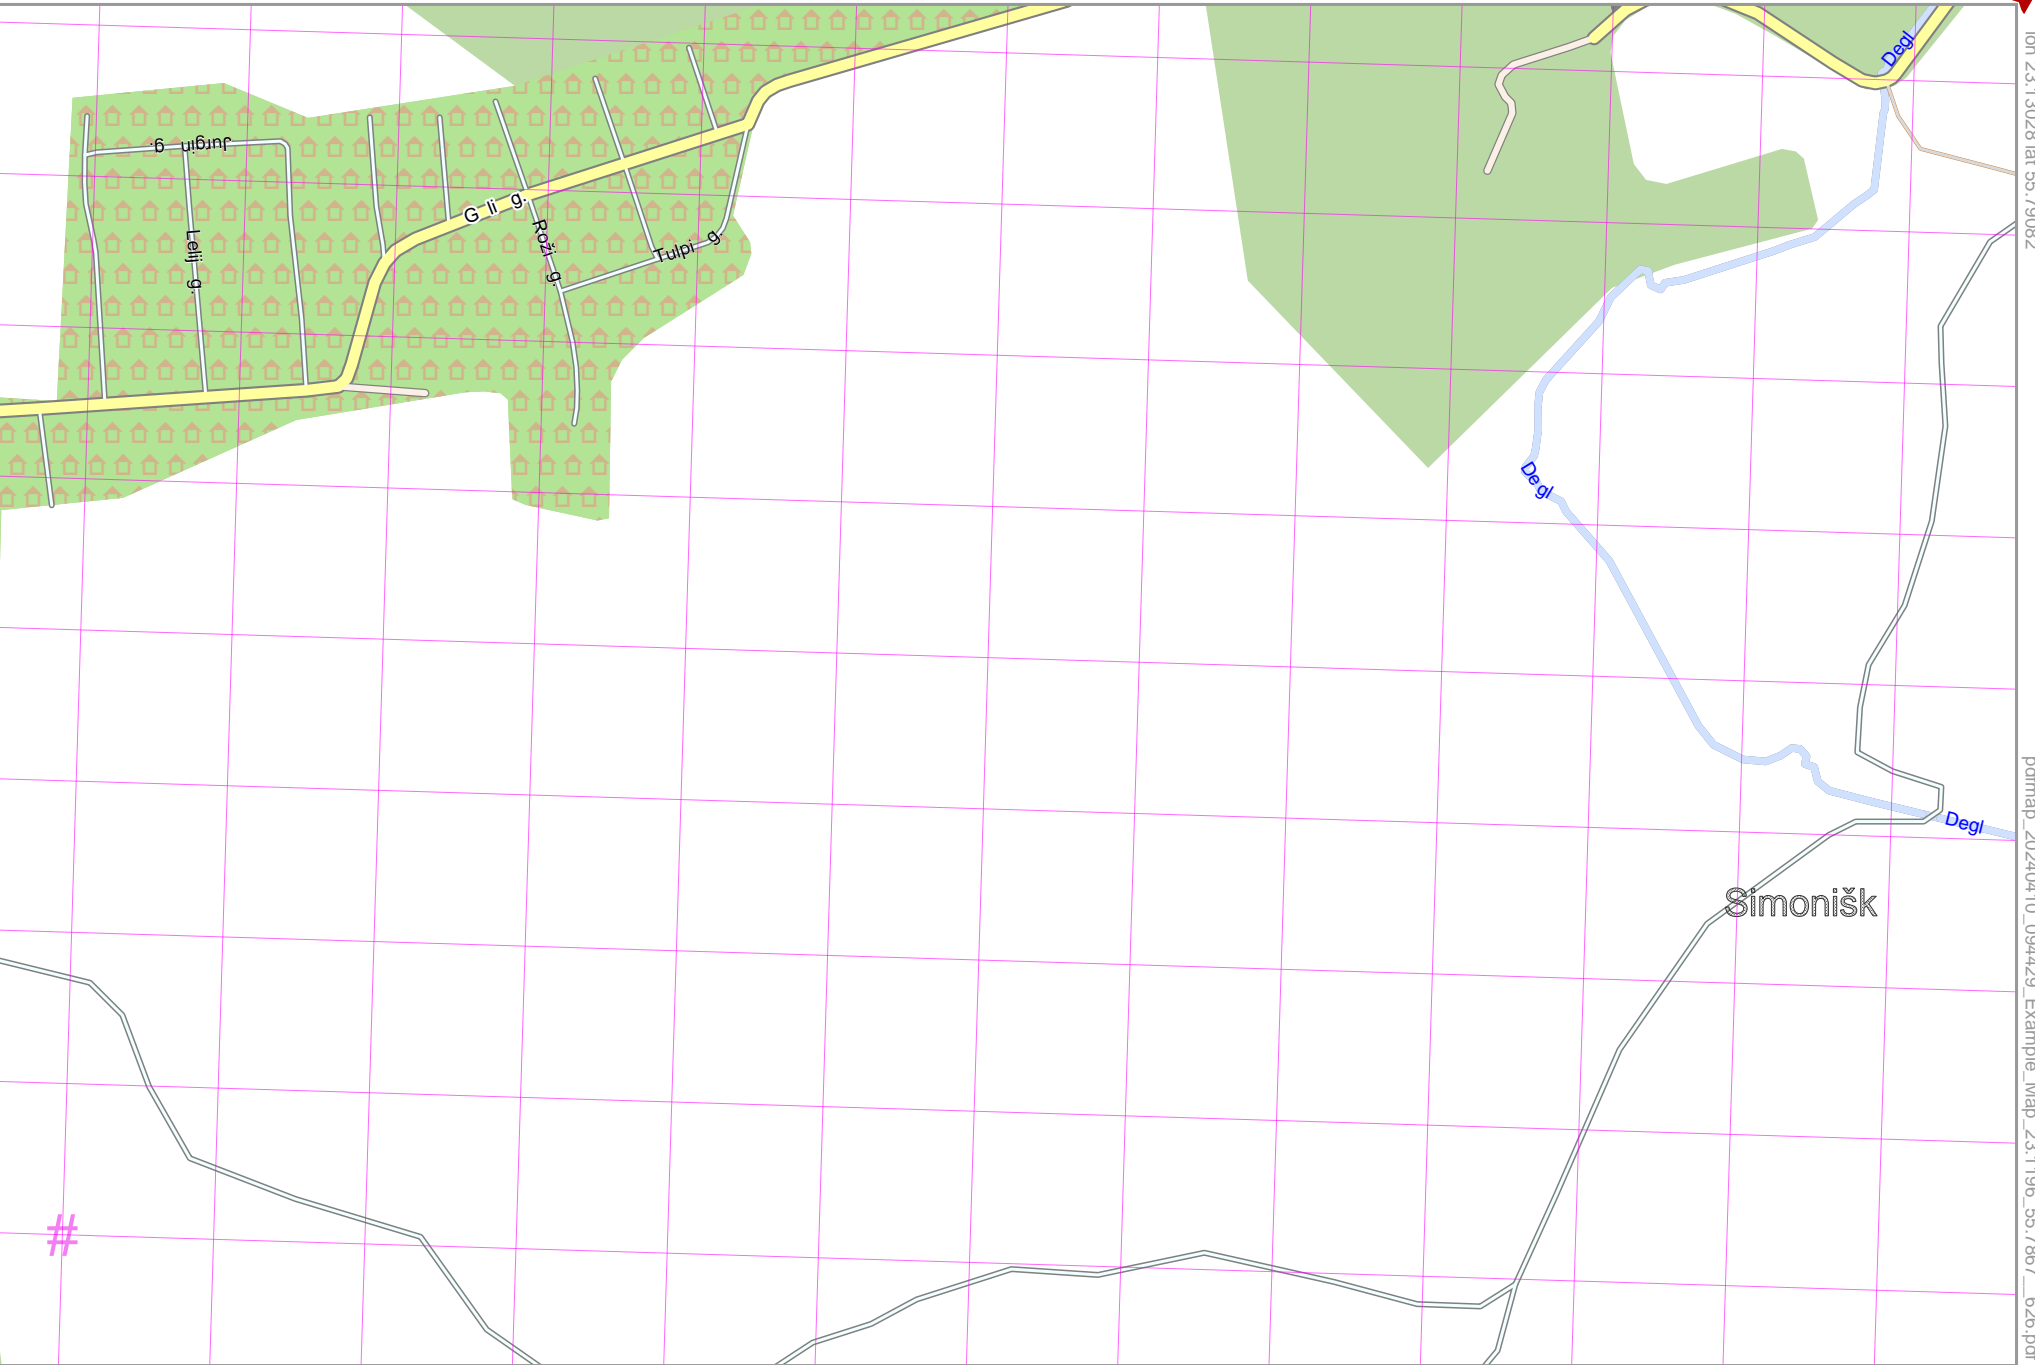

Map data © OpenStreetMap contributors

lon 23.13028 lat 55.79082

lon 23.10900 lat 55.78273 [nom. scale = 1 / 5000]

pdfmap_20240410_094429_Example_Map_23.1196_55.7867_626.pdf

UTM: 34 U easting 632.30 northing 6184.00 km
UTM-Grid-width = 100m