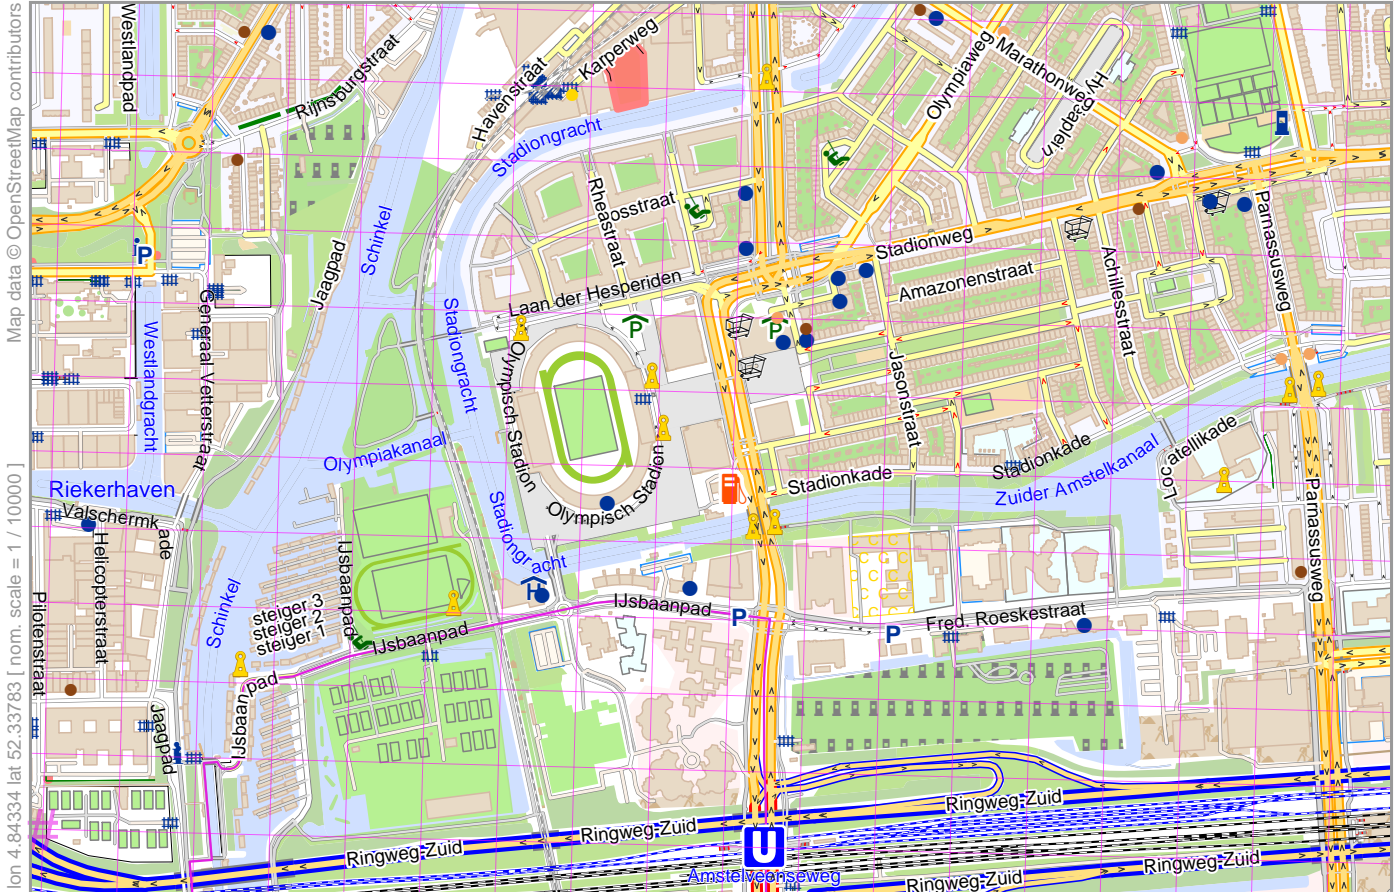

Example_Map

Map data © OpenStreetMap contributors

lon 4.84334 lat 52.33783 [nom. scale 1 / 1 = 10000]

lon 4.86975 lat 52.34843

pdfmap_20240410_081124_Example_Map_4.85654_52.3431_220.pdf

UTM: 31 U easting 625.60 km northing 5800.30 km

UTM-Grid-width = 100m

www.milvusmap.eu