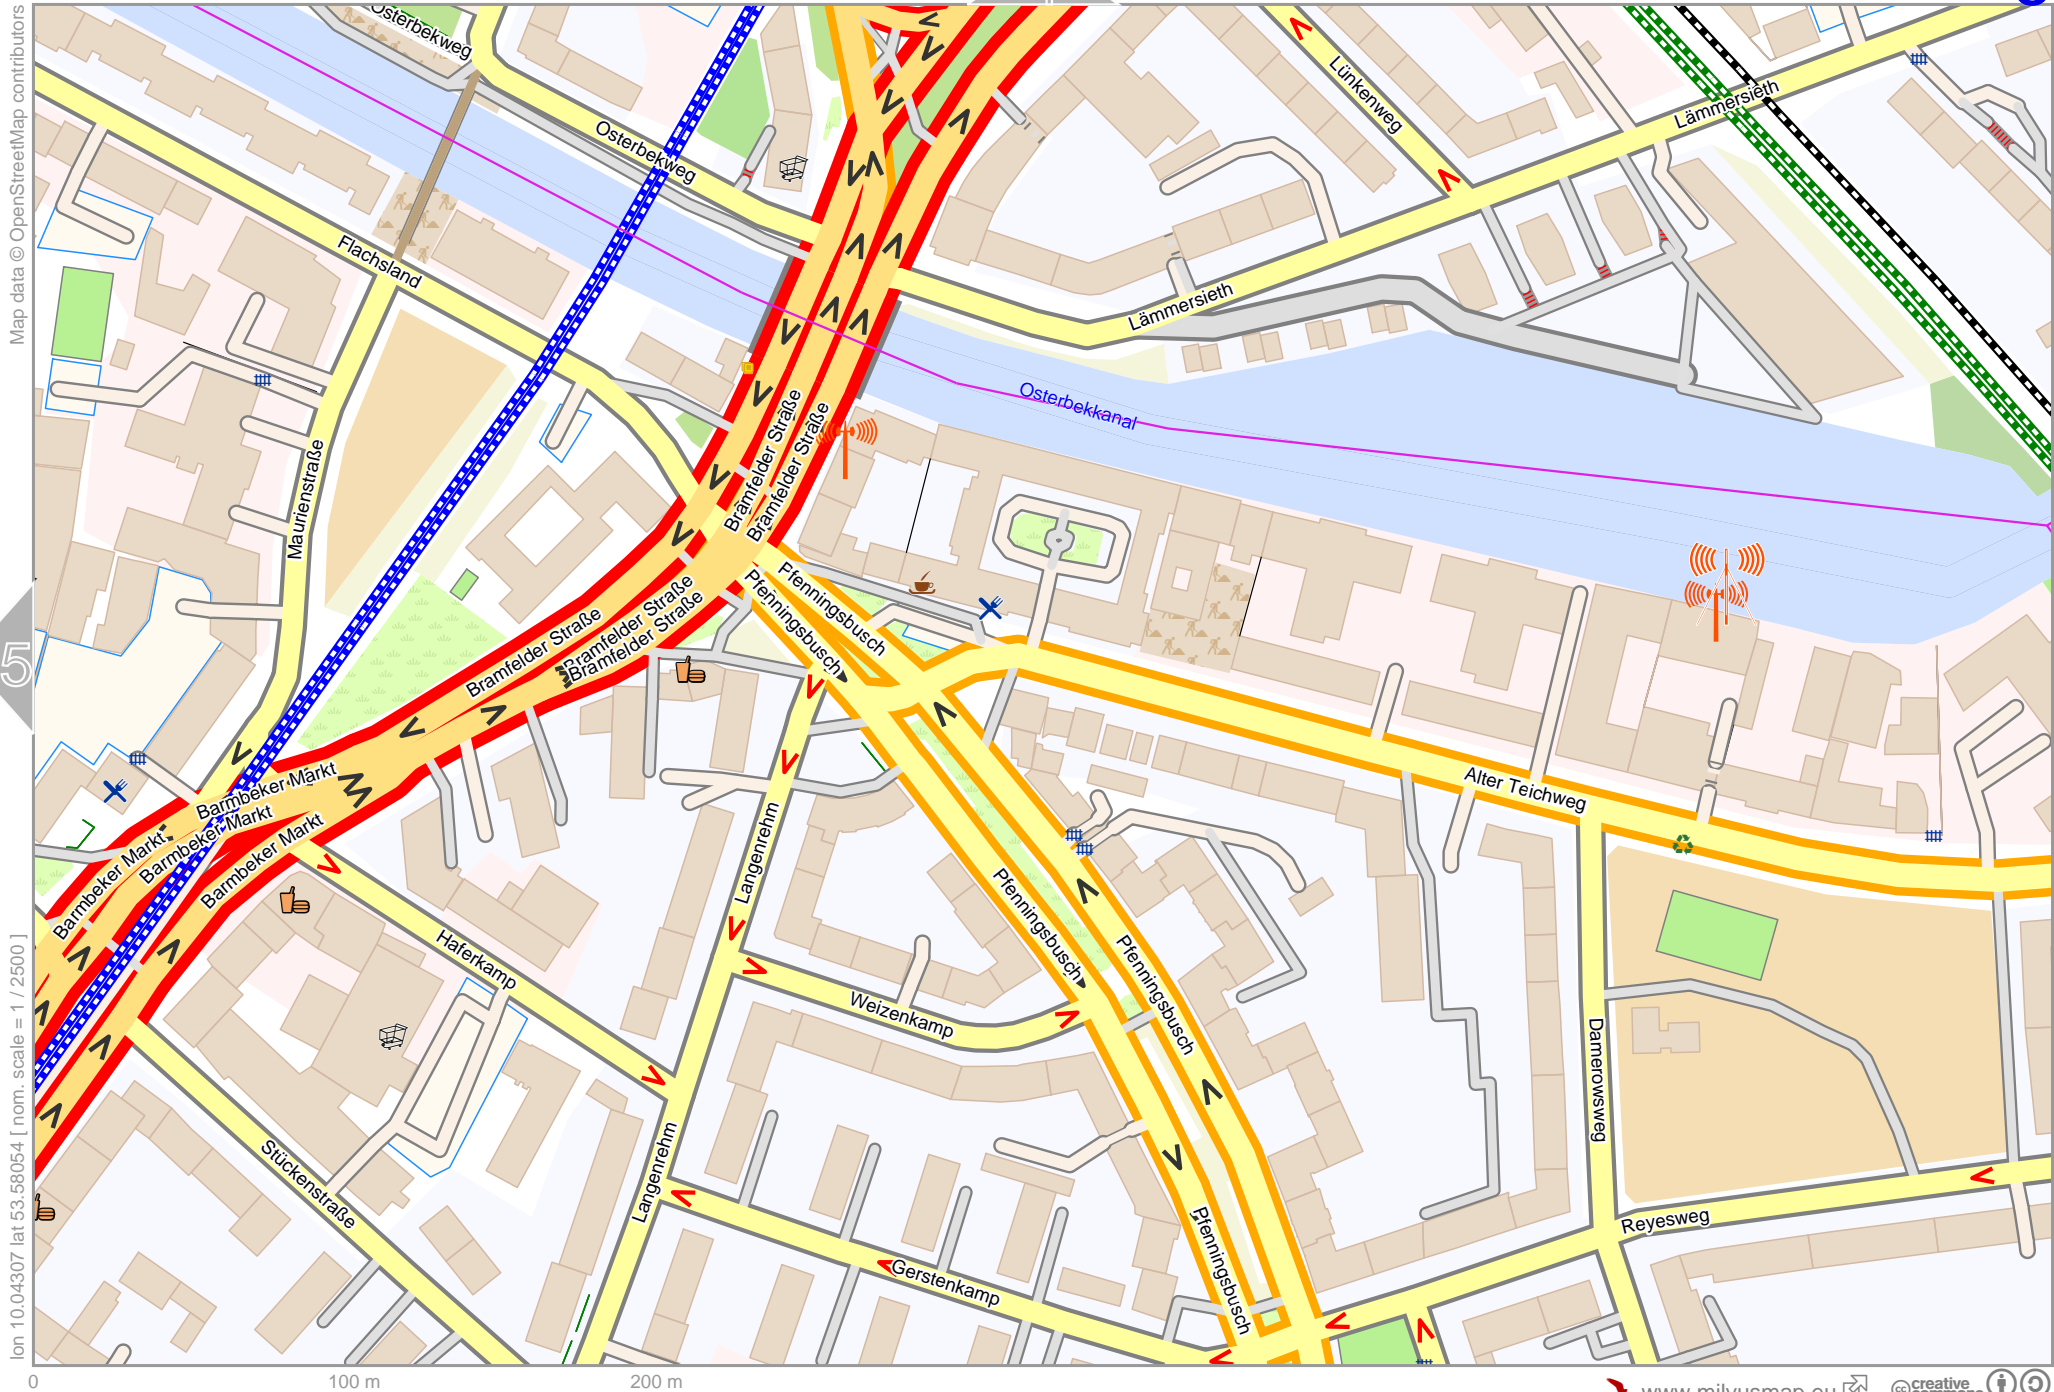

Map data © OpenStreetMap contributors

lon 10.04307 lat 53.58458 [nom. scale = 1 / 2500]

lon 10.05315 lat 53.58863

pdfmap_20240409_145522_Where_to_park_Supergeorg_10.0430_53.5886_490.pdf

0 100 m 200 m

Where to park Supergeorg

lon 10.03299 lat 53.58054 [nom. scale = 1 / 2500]

Map data © OpenStreetMap contributors

lon 10.04307 lat 53.58458

20240409_145522_Where_to_park_Supergeorg_10.0430_53.5866_490.pdf

Where to park Supergeorg

Map data © OpenStreetMap contributors