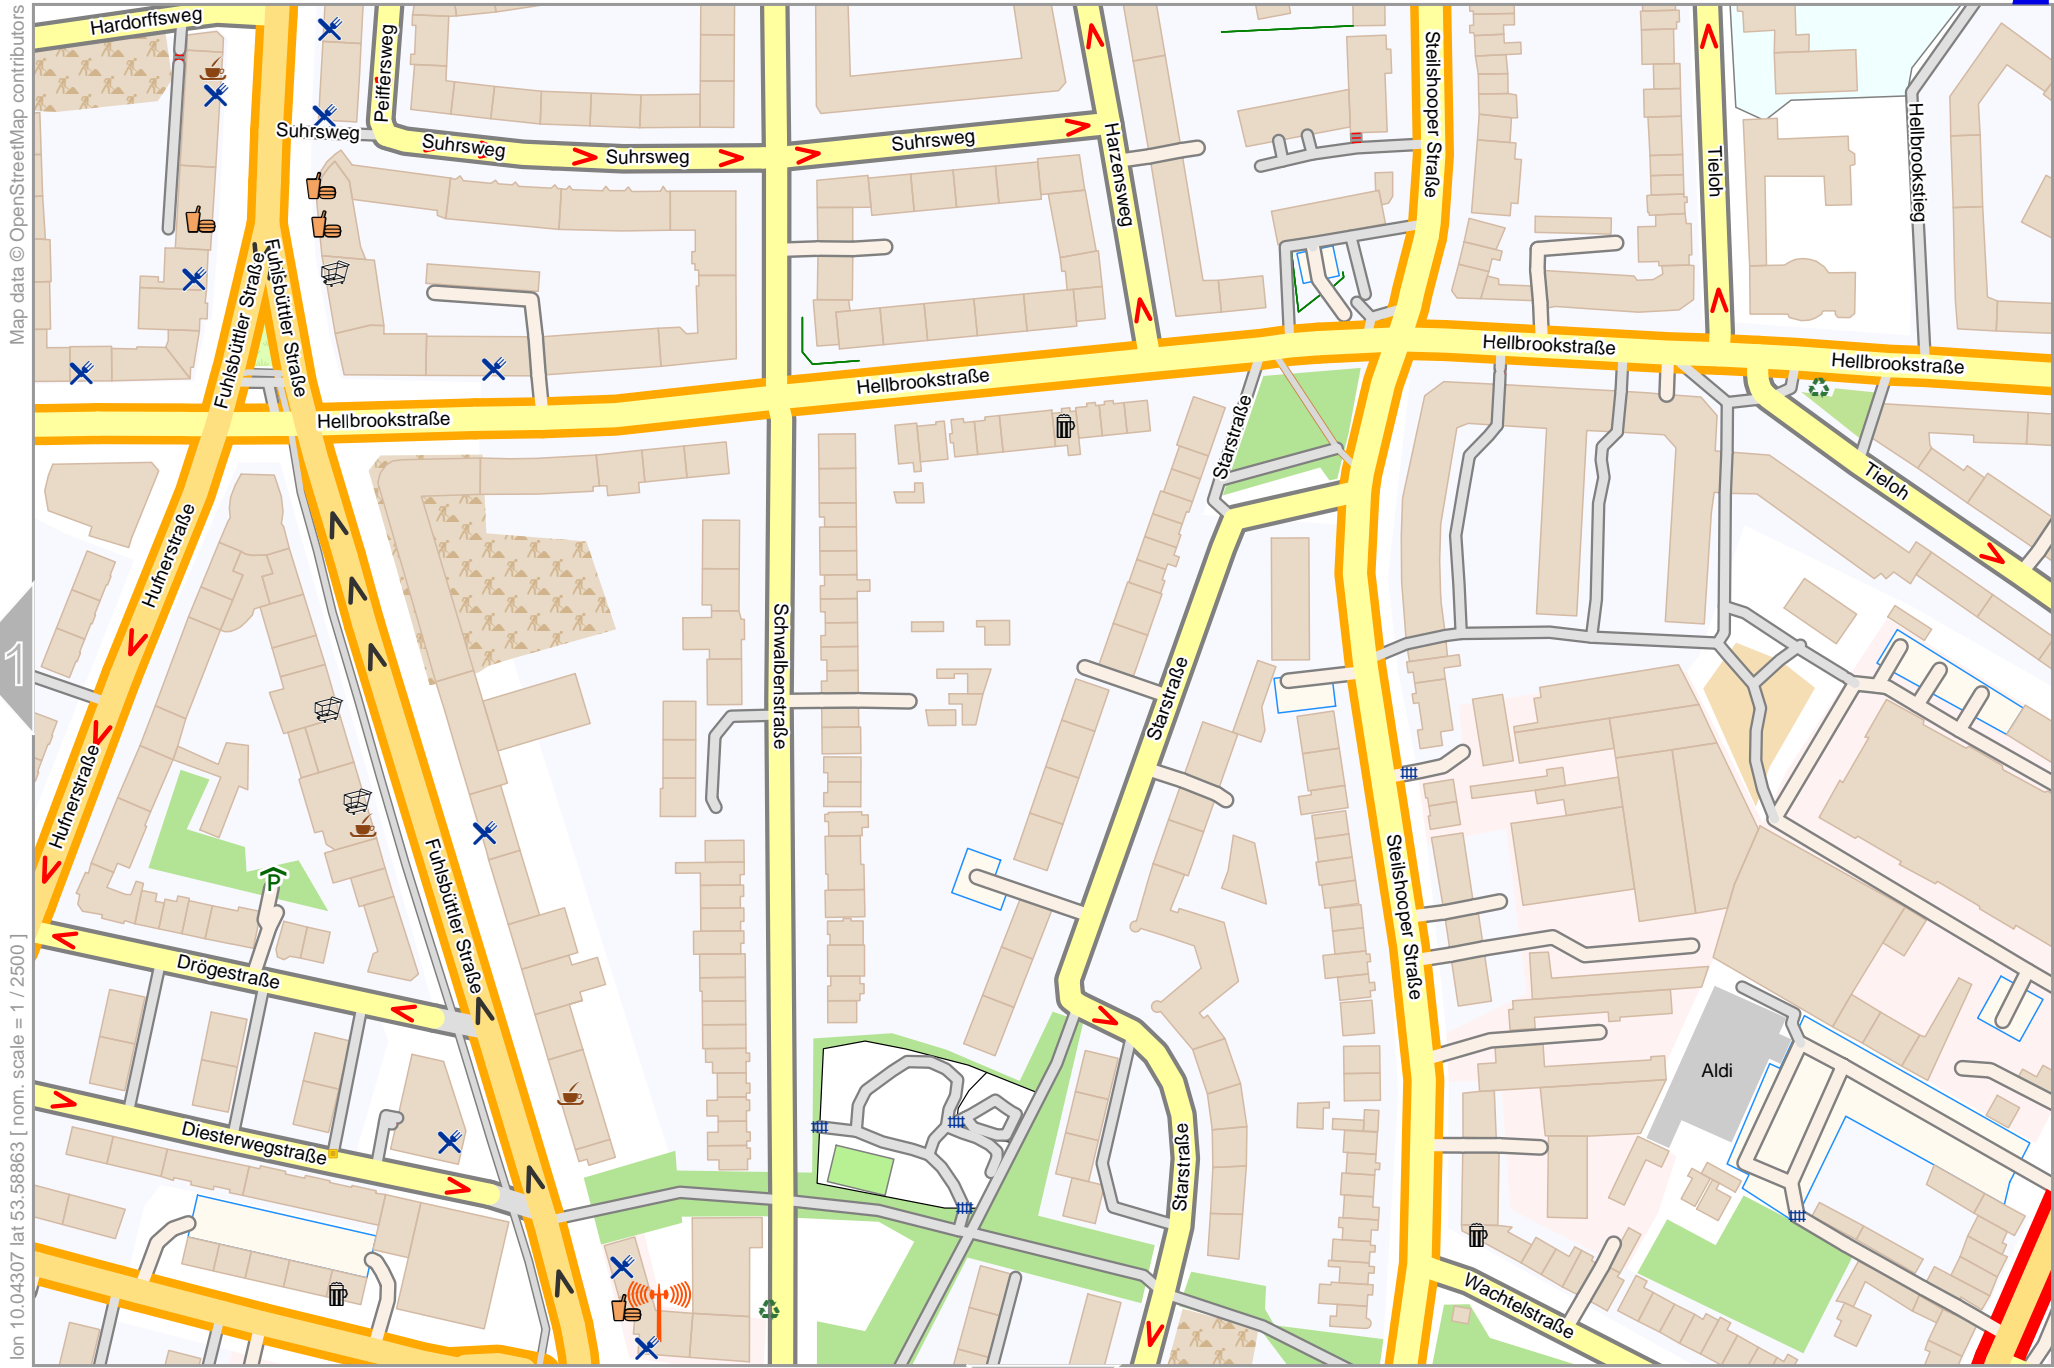

Map data © OpenStreetMap contributors

lon 10.04307 lat 53.58863 [nom. scale = 1 / 2500]

lon 10.05315 lat 53.59267

pdfmap_20240409_145522_Where_to_park_Supergeorg_10.0430_53.5866_490.pdf

0 100 m 200 m

Where to park Supergeorg

Map data © OpenStreetMap contributors

lon 10.04307 lat 53.58458 [nom. scale = 1 / 2500]

lon 10.05315 lat 53.58863

pdfmap_20240409_145522_Where_to_park_Supergeorg_10.0430_53.5886_490.pdf

0 100 m 200 m

Where to park Supergeorg

lon 10.03299 lat 53.58054 [nom. scale = 1 / 2500]

Map data © OpenStreetMap contributors

lon 10.04307 lat 53.58458

20240409_145522_Where_to_park_Supergeorg_10.0430_53.5866_490.pdf

Where to park Supergeorg

Map data © OpenStreetMap contributors

lon 10.04307 lat 53.58054 [nom. scale = 1 / 2500]

lon 10.05315 lat 53.58458

pdfmap, 2024/04/09 14:55:22, Where to park Supergeorg_10.0430_53.5866_490.pdf