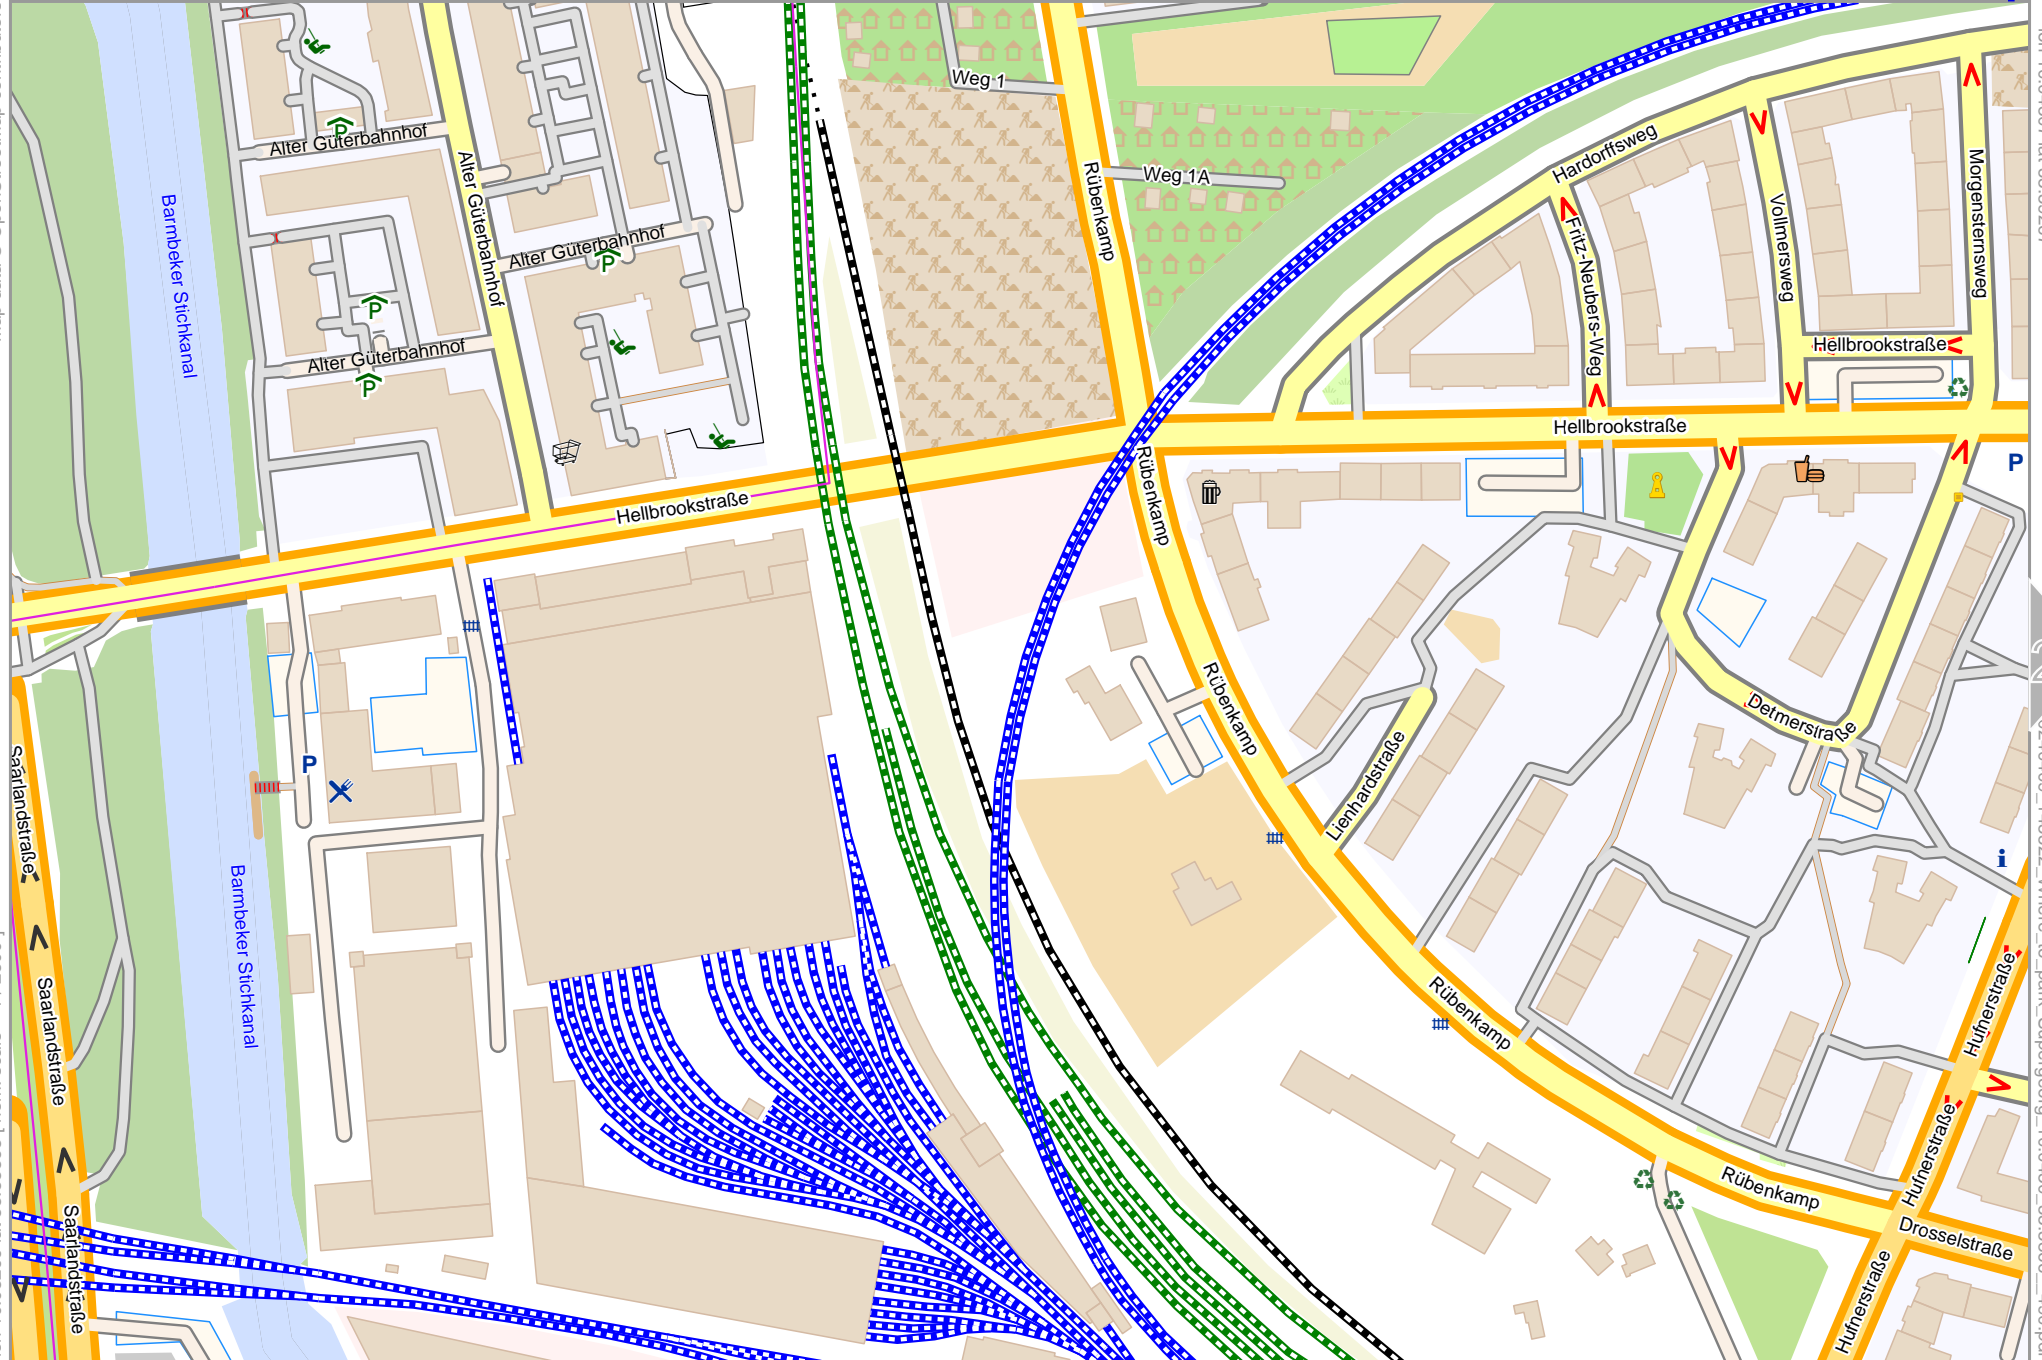

Where to park Supergeorg

Map data © OpenStreetMap contributors

lon 10.03299 lat 53.58863 [nom. scale = 1 / 2500]

lon 10.04307 lat 53.59267

20240409_145522_Where_to_park_Supergeorg_10.0430_53.5866_490.pdf