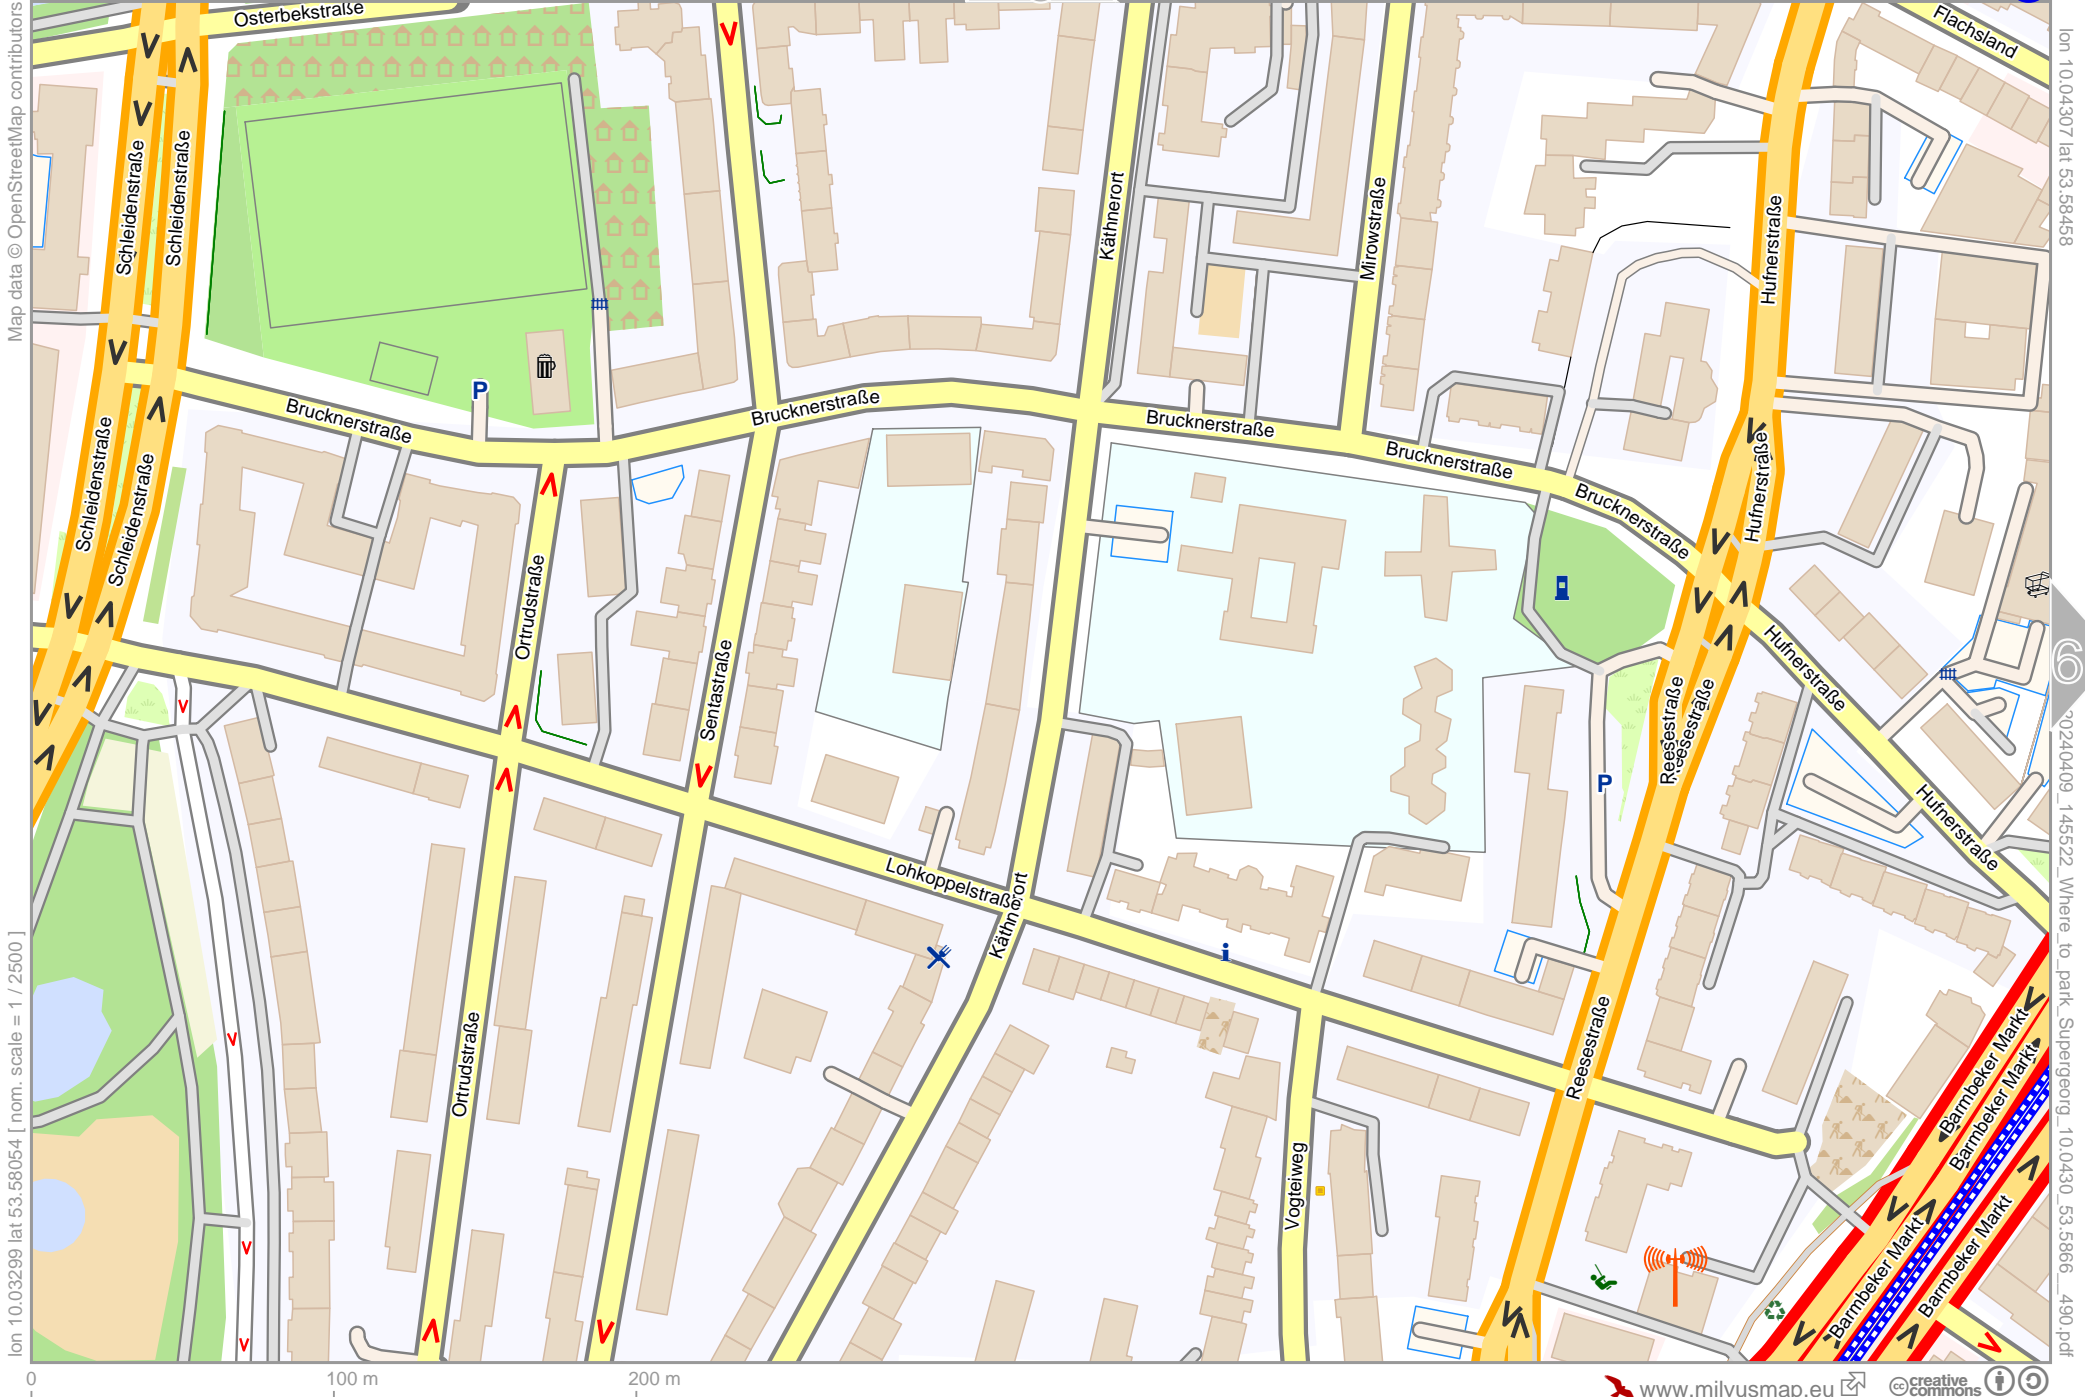

Map data © OpenStreetMap contributors

lon 10.03299 lat 53.58458 [nom. scale = 1 / 2500]

lon 10.04307 lat 53.58863

20240409 145522 Where to park Supergeorg_10.0430_53.5886_490.pdf

0 100 m 200 m

Where to park Supergeorg

Map data © OpenStreetMap contributors

lon 10.04307 lat 53.58458 [nom. scale = 1 / 2500]

lon 10.05315 lat 53.58863

pdfmap_20240409_145522_Where_to_park_Supergeorg_10.0430_53.5886_490.pdf

0 100 m 200 m

Where to park Supergeorg

lon 10.03299 lat 53.58054 [nom. scale = 1 / 2500]

Map data © OpenStreetMap contributors

lon 10.04307 lat 53.58458

20240409_145522_Where_to_park_Supergeorg_10.0430_53.5866_490.pdf

Where to park Supergeorg

Map data © OpenStreetMap contributors

lon 10.04307 lat 53.58054 [nom. scale = 1 / 2500]

lon 10.05315 lat 53.58458

pdfmap, 2024/04/09 14:55:22, Where to park Supergeorg_10.0430_53.5866_490.pdf