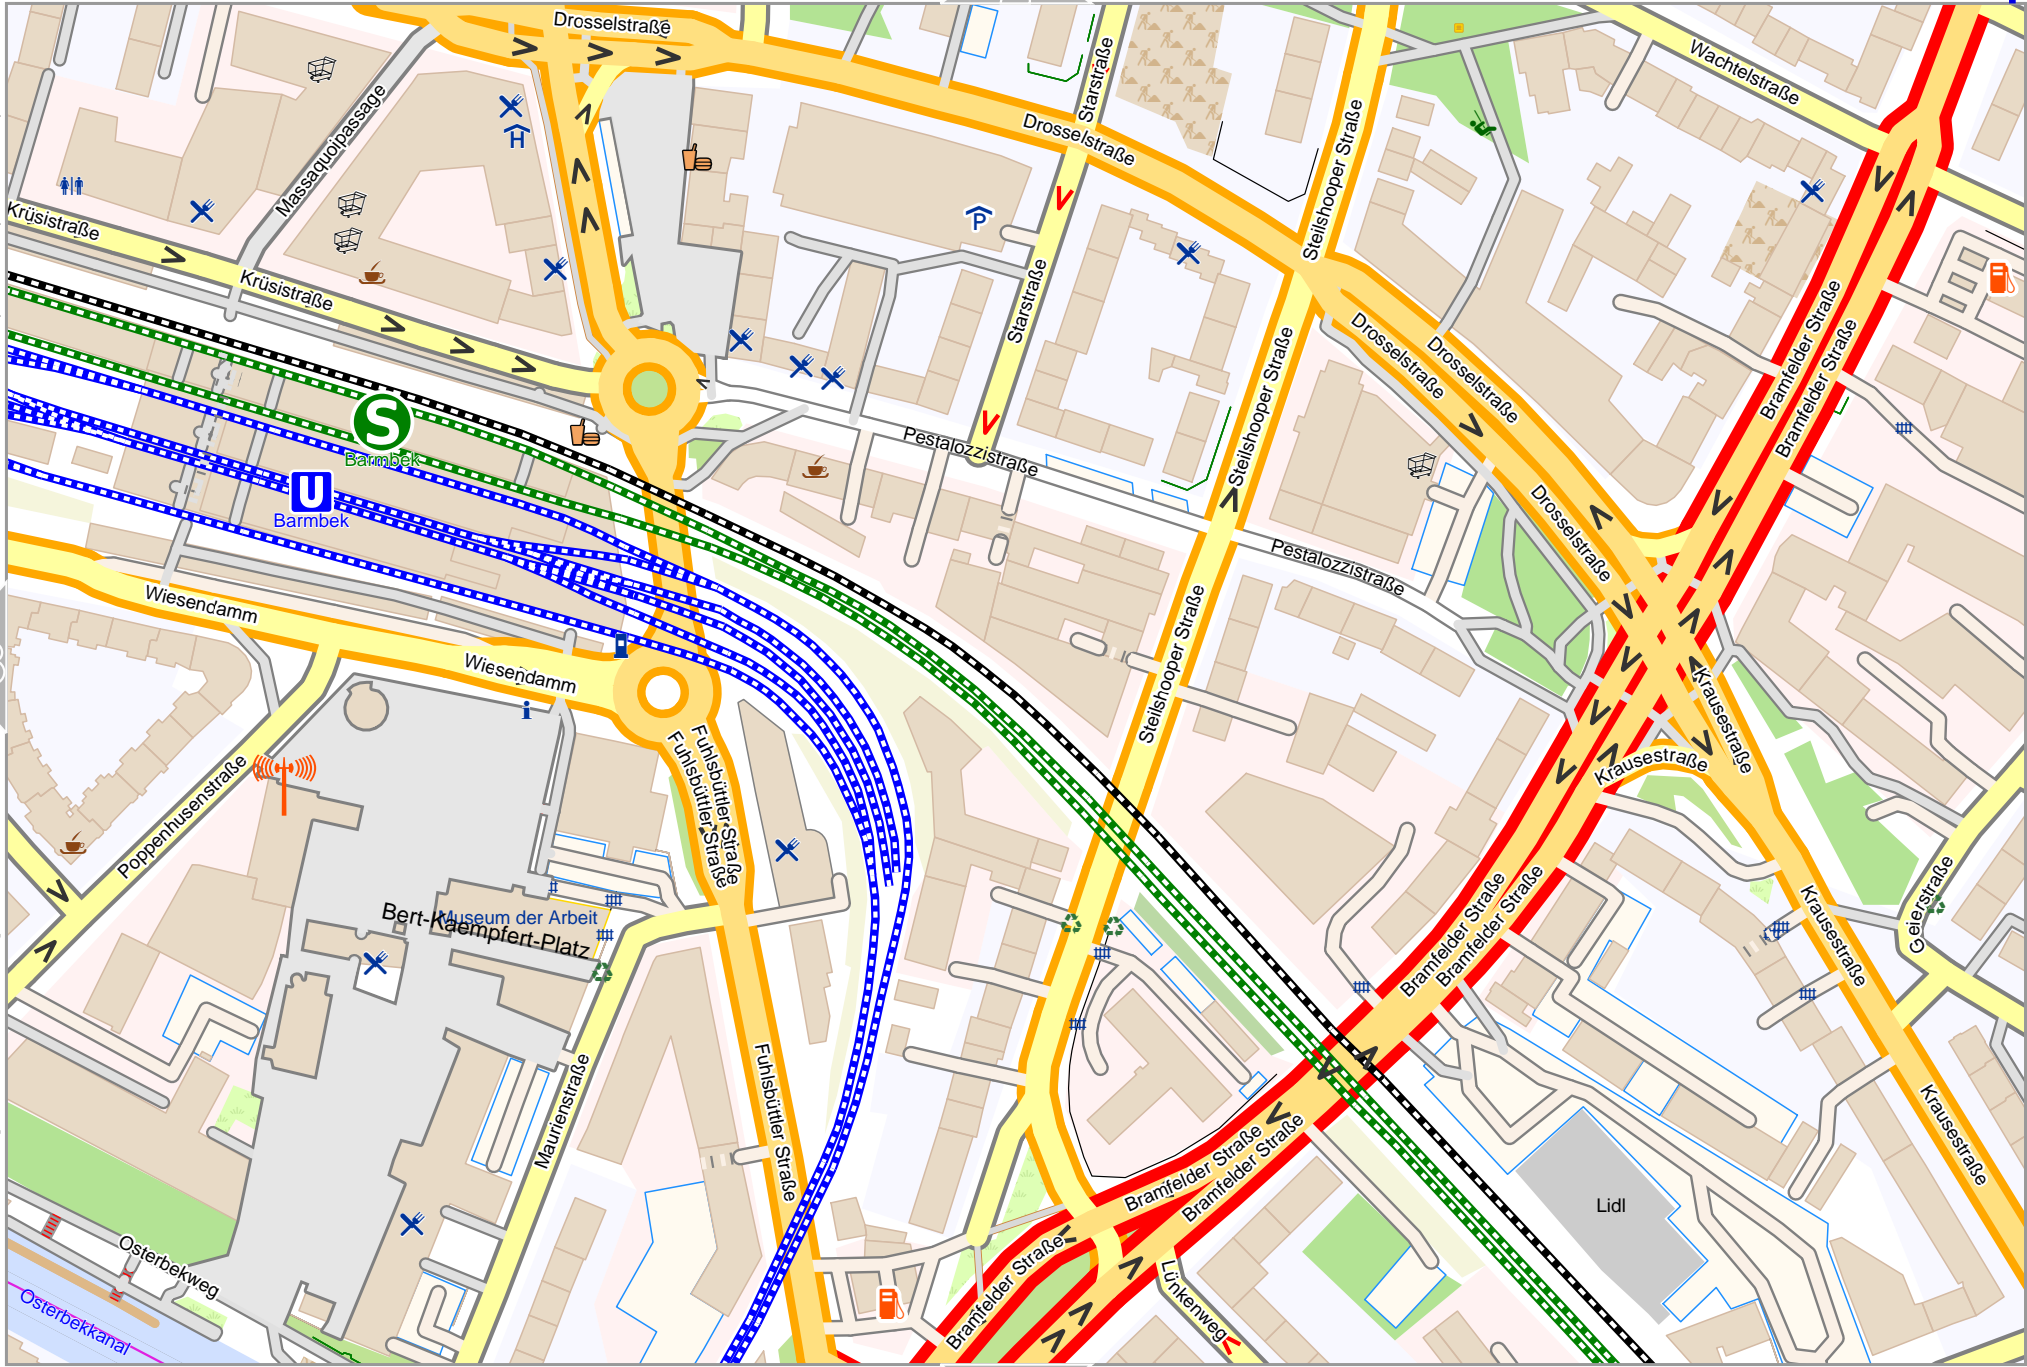

Map data © OpenStreetMap contributors

lon 10.03299 lat 53.58458 [nom. scale = 1 / 2500]

lon 10.04307 lat 53.58863

20240409 145522 Where to park Supergeorg_10.0430_53.5886_490.pdf

0 100 m 200 m

Where to park Supergeorg

Map data © OpenStreetMap contributors

lon 10.04307 lat 53.58458 [nom. scale = 1 / 2500]

lon 10.05315 lat 53.58863

pdfmap_20240409_145522_Where_to_park_Supergeorg_10.0430_53.5886_490.pdf

0 100 m 200 m

Where to park Supergeorg

lon 10.03299 lat 53.58054 [nom. scale = 1 / 2500]

Map data © OpenStreetMap contributors

lon 10.04307 lat 53.58458

20240409_145522_Where_to_park_Supergeorg_10.0430_53.5866_490.pdf

Where to park Supergeorg

Map data © OpenStreetMap contributors

lon 10.04307 lat 53.58054 [nom. scale = 1 / 2500]

lon 10.05315 lat 53.58458

pdfmap, 2024/04/09 14:55:22, Where to park Supergeorg_10.0430_53.5866_490.pdf