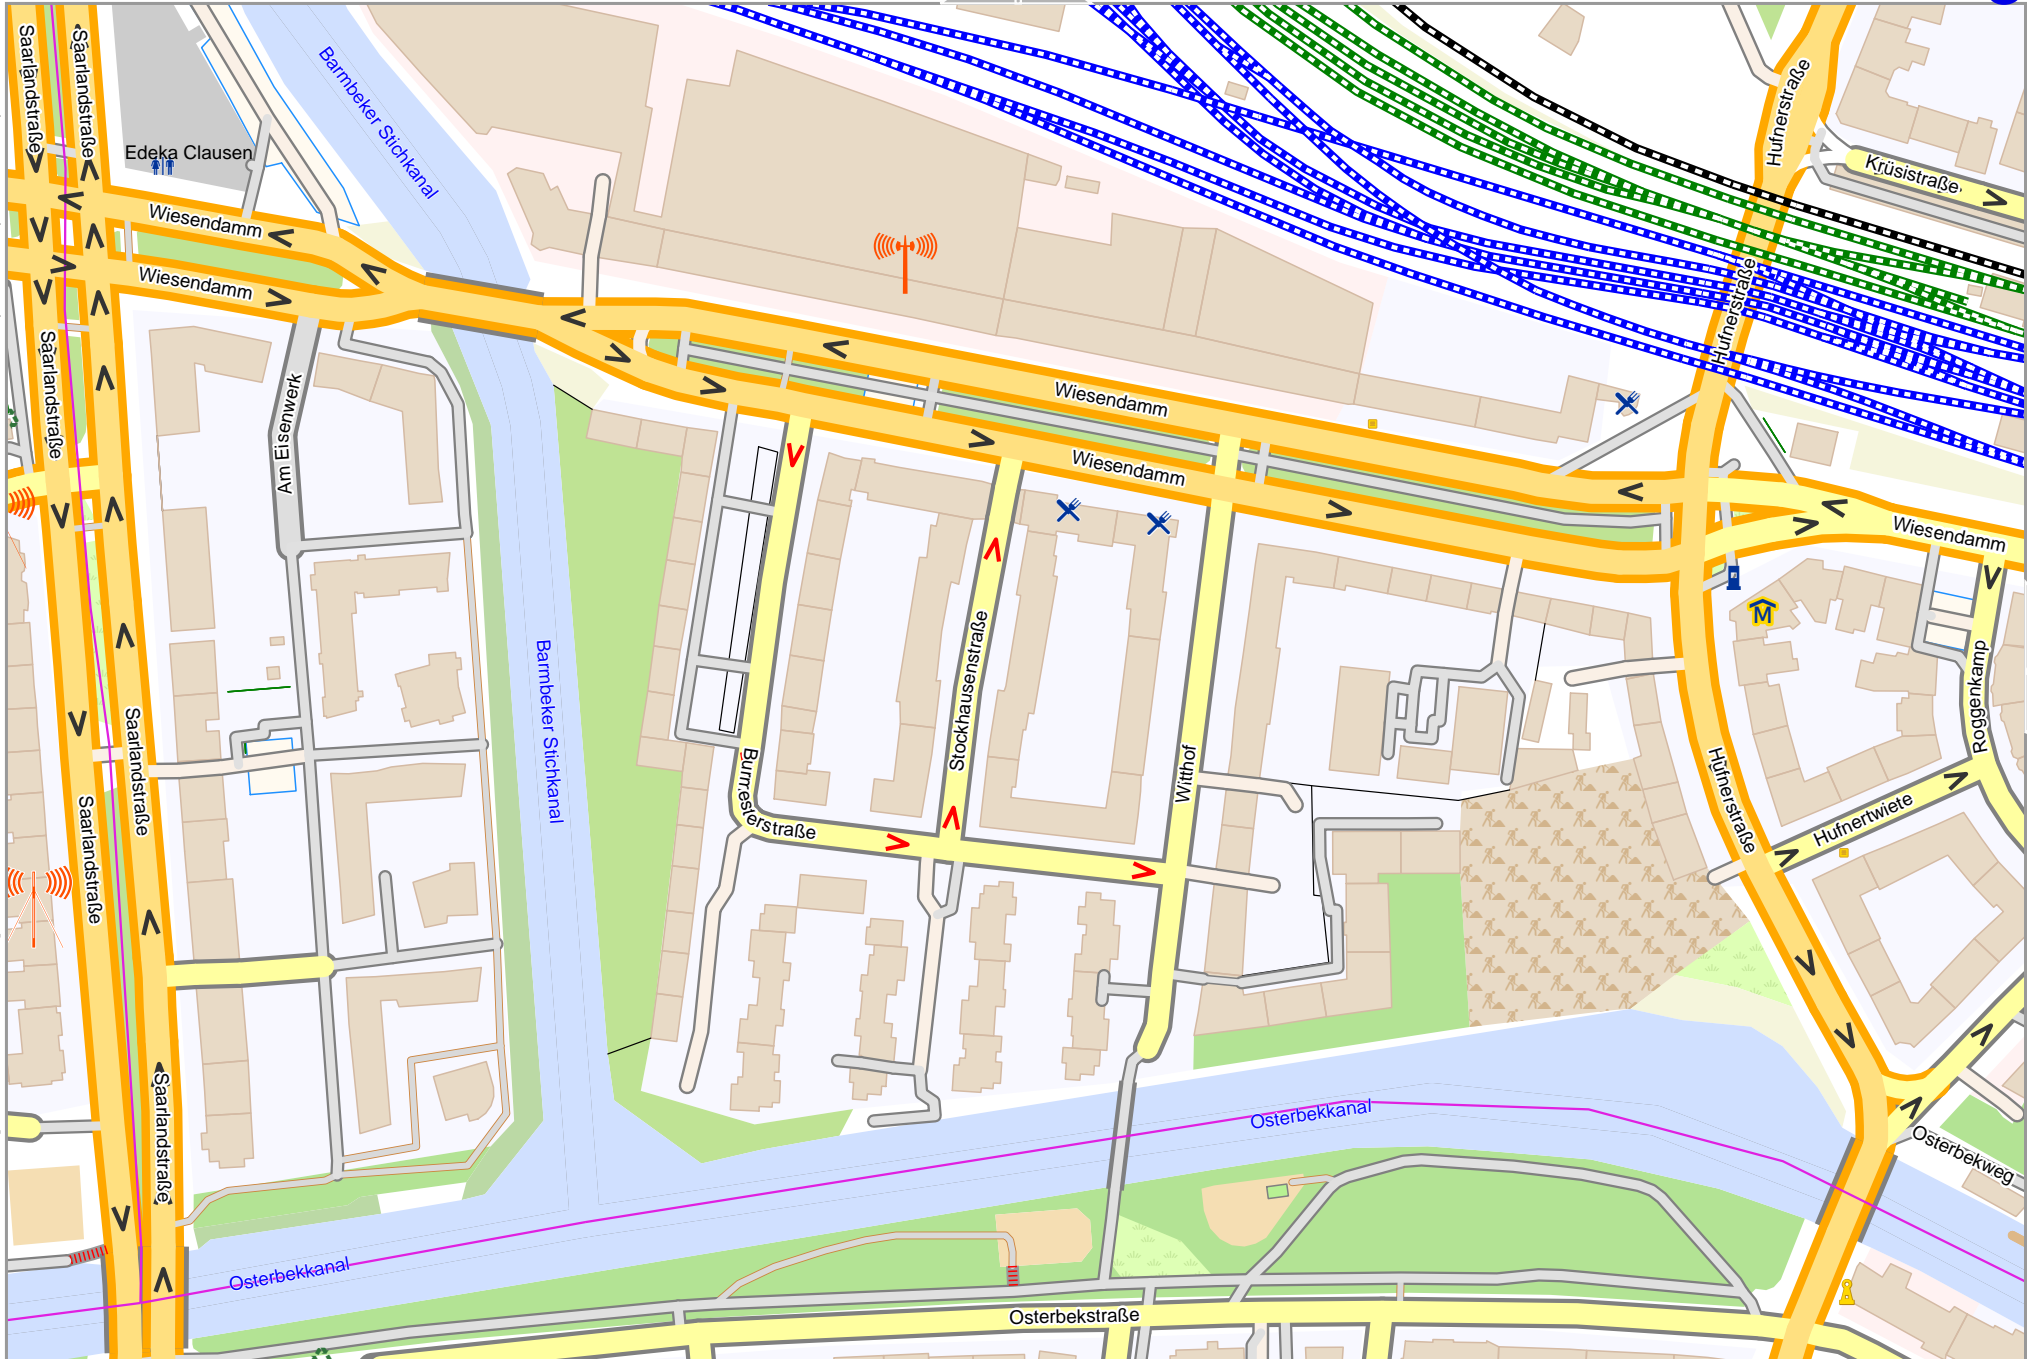

Map data © OpenStreetMap contributors

lon 10.04307 lat 53.58863 [nom. scale = 1 / 2500]

lon 10.05315 lat 53.59267

pdfmap_20240409_145522_Where_to_park_Supergeorg_10.0430_53.5866_490.pdf

0 100 m 200 m

Where to park Supergeorg

Map data © OpenStreetMap contributors

lon 10.03299 lat 53.58458 [nom. scale = 1 / 2500]

lon 10.04307 lat 53.58863

20240409 145522 Where to park Supergeorg_10.0430_53.5886_490.pdf

0 100 m 200 m

Where to park Supergeorg

Map data © OpenStreetMap contributors

lon 10.04307 lat 53.58458 [nom. scale = 1 / 2500]

lon 10.05315 lat 53.58863

pdfmap_20240409_145522_Where_to_park_Supergeorg_10.0430_53.5886_490.pdf

0 100 m 200 m

Where to park Supergeorg

lon 10.04307 lat 53.58054 [nom. scale = 1 / 2500]

lon 10.05315 lat 53.58458

pdfmap, 2024/04/09 14:55:22, Where to park Supergeorg_10.0430_53.5866_490.pdf