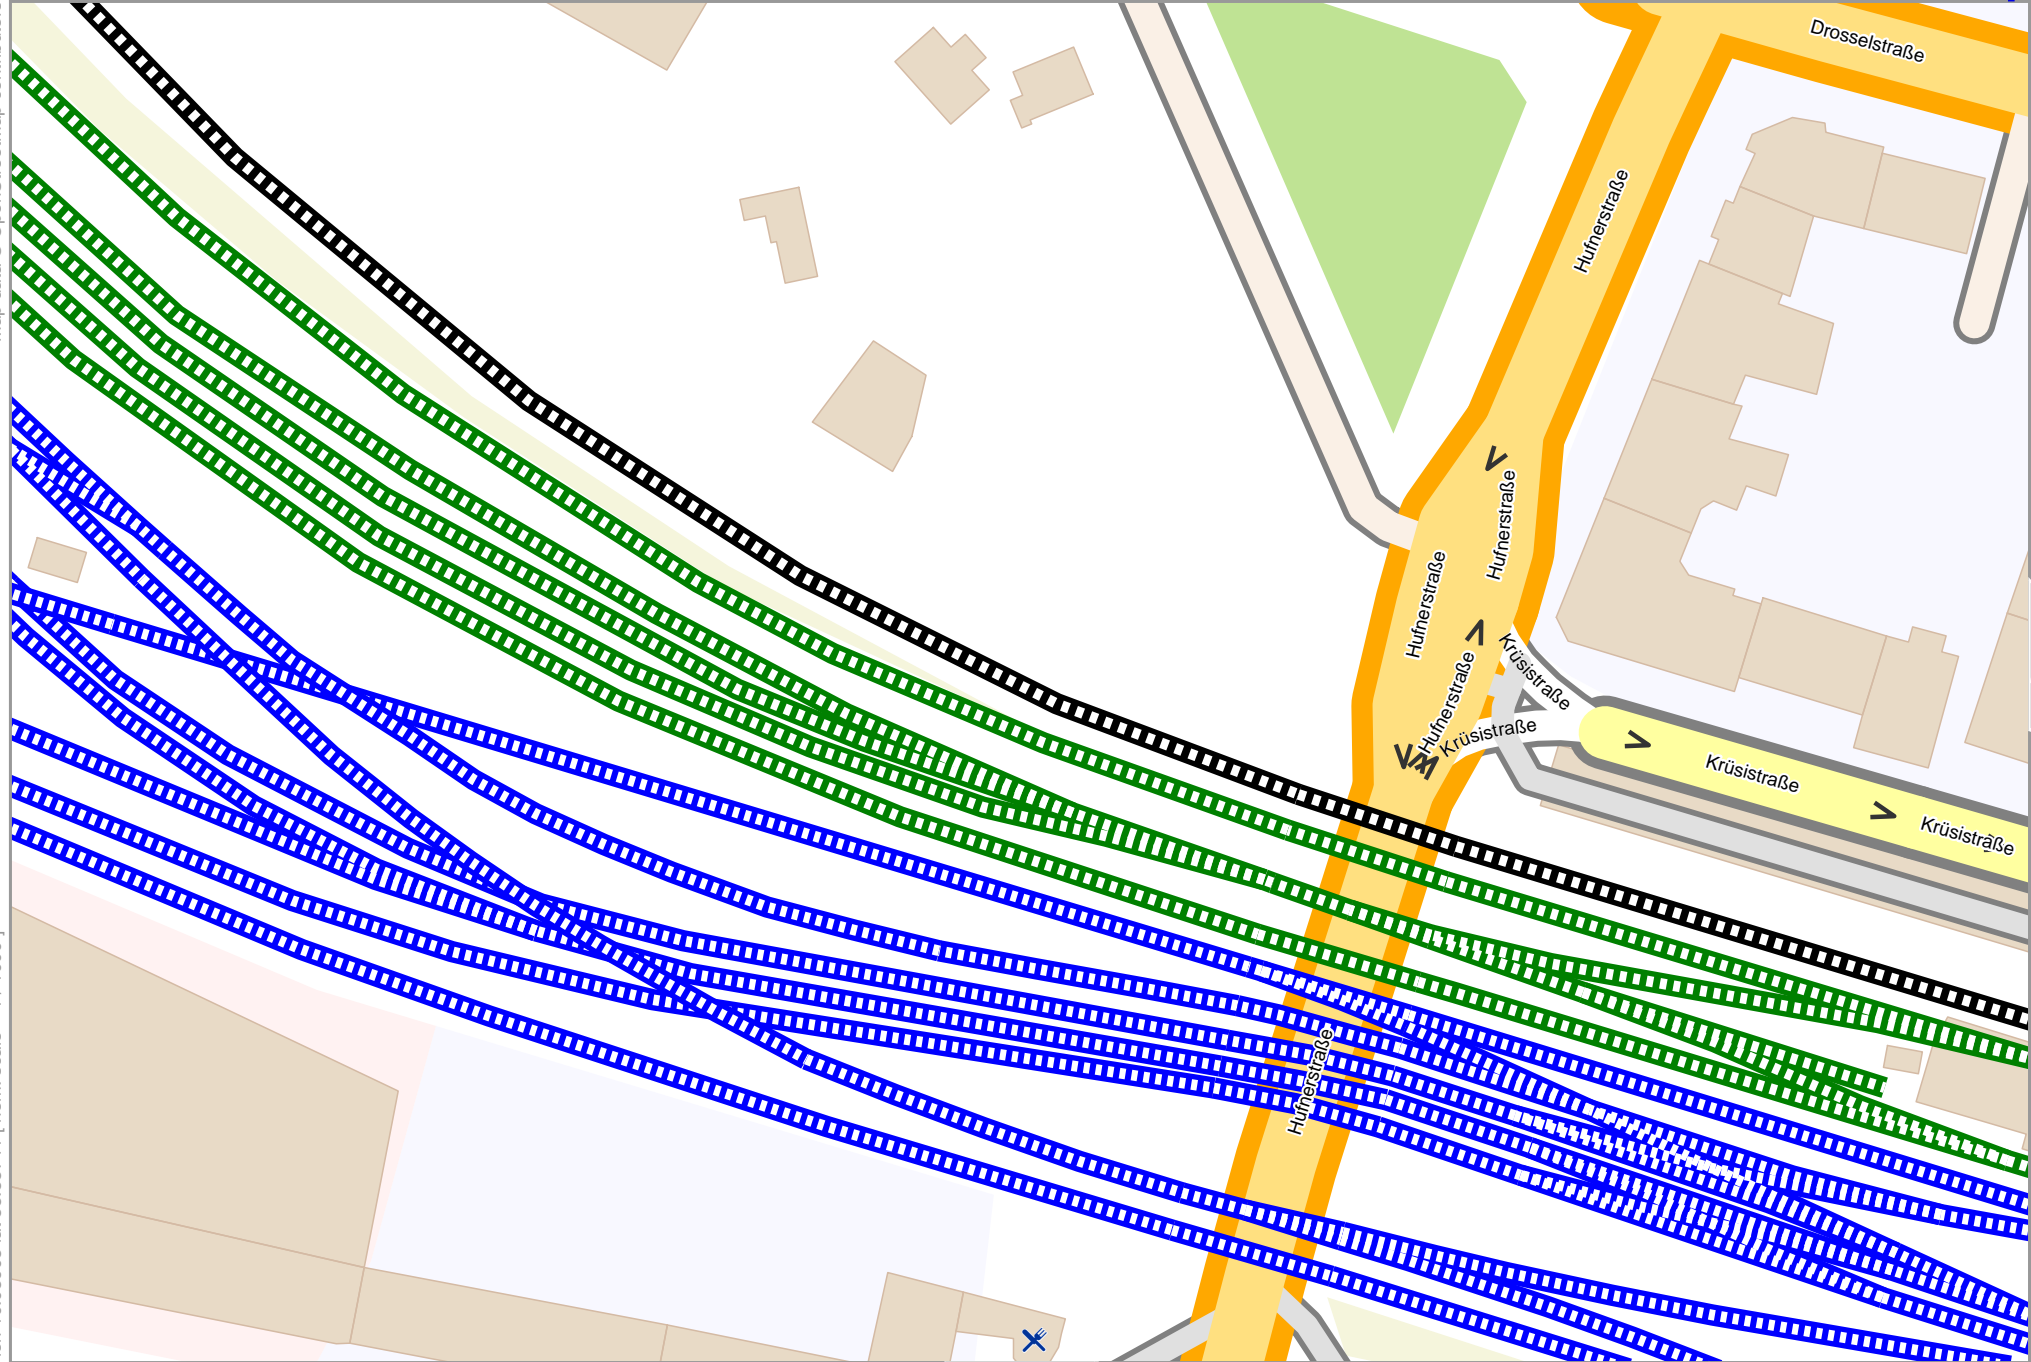

# Where to park Supergeorg

Map data © OpenStreetMap contributors

lon 10.03903 lat 53.58741 [ nom. scale = 1 / 1000 ]

lon 10.04307 lat 53.58903

20240409\_145453\_Where\_to\_park\_Supergeorg\_10.0430\_53.5866\_548.pdf

0 10 m 100 m

# Where to park Supergeorg

Map data © OpenStreetMap contributors

lon 10.04307 lat 53.58741 [ nom. scale = 1 / 1000 ]

lon 10.04710 lat 53.58903

pdfmap\_20240409\_145453\_Where\_to\_park\_Supergeorg\_10.0430\_53.5866\_548.pdf