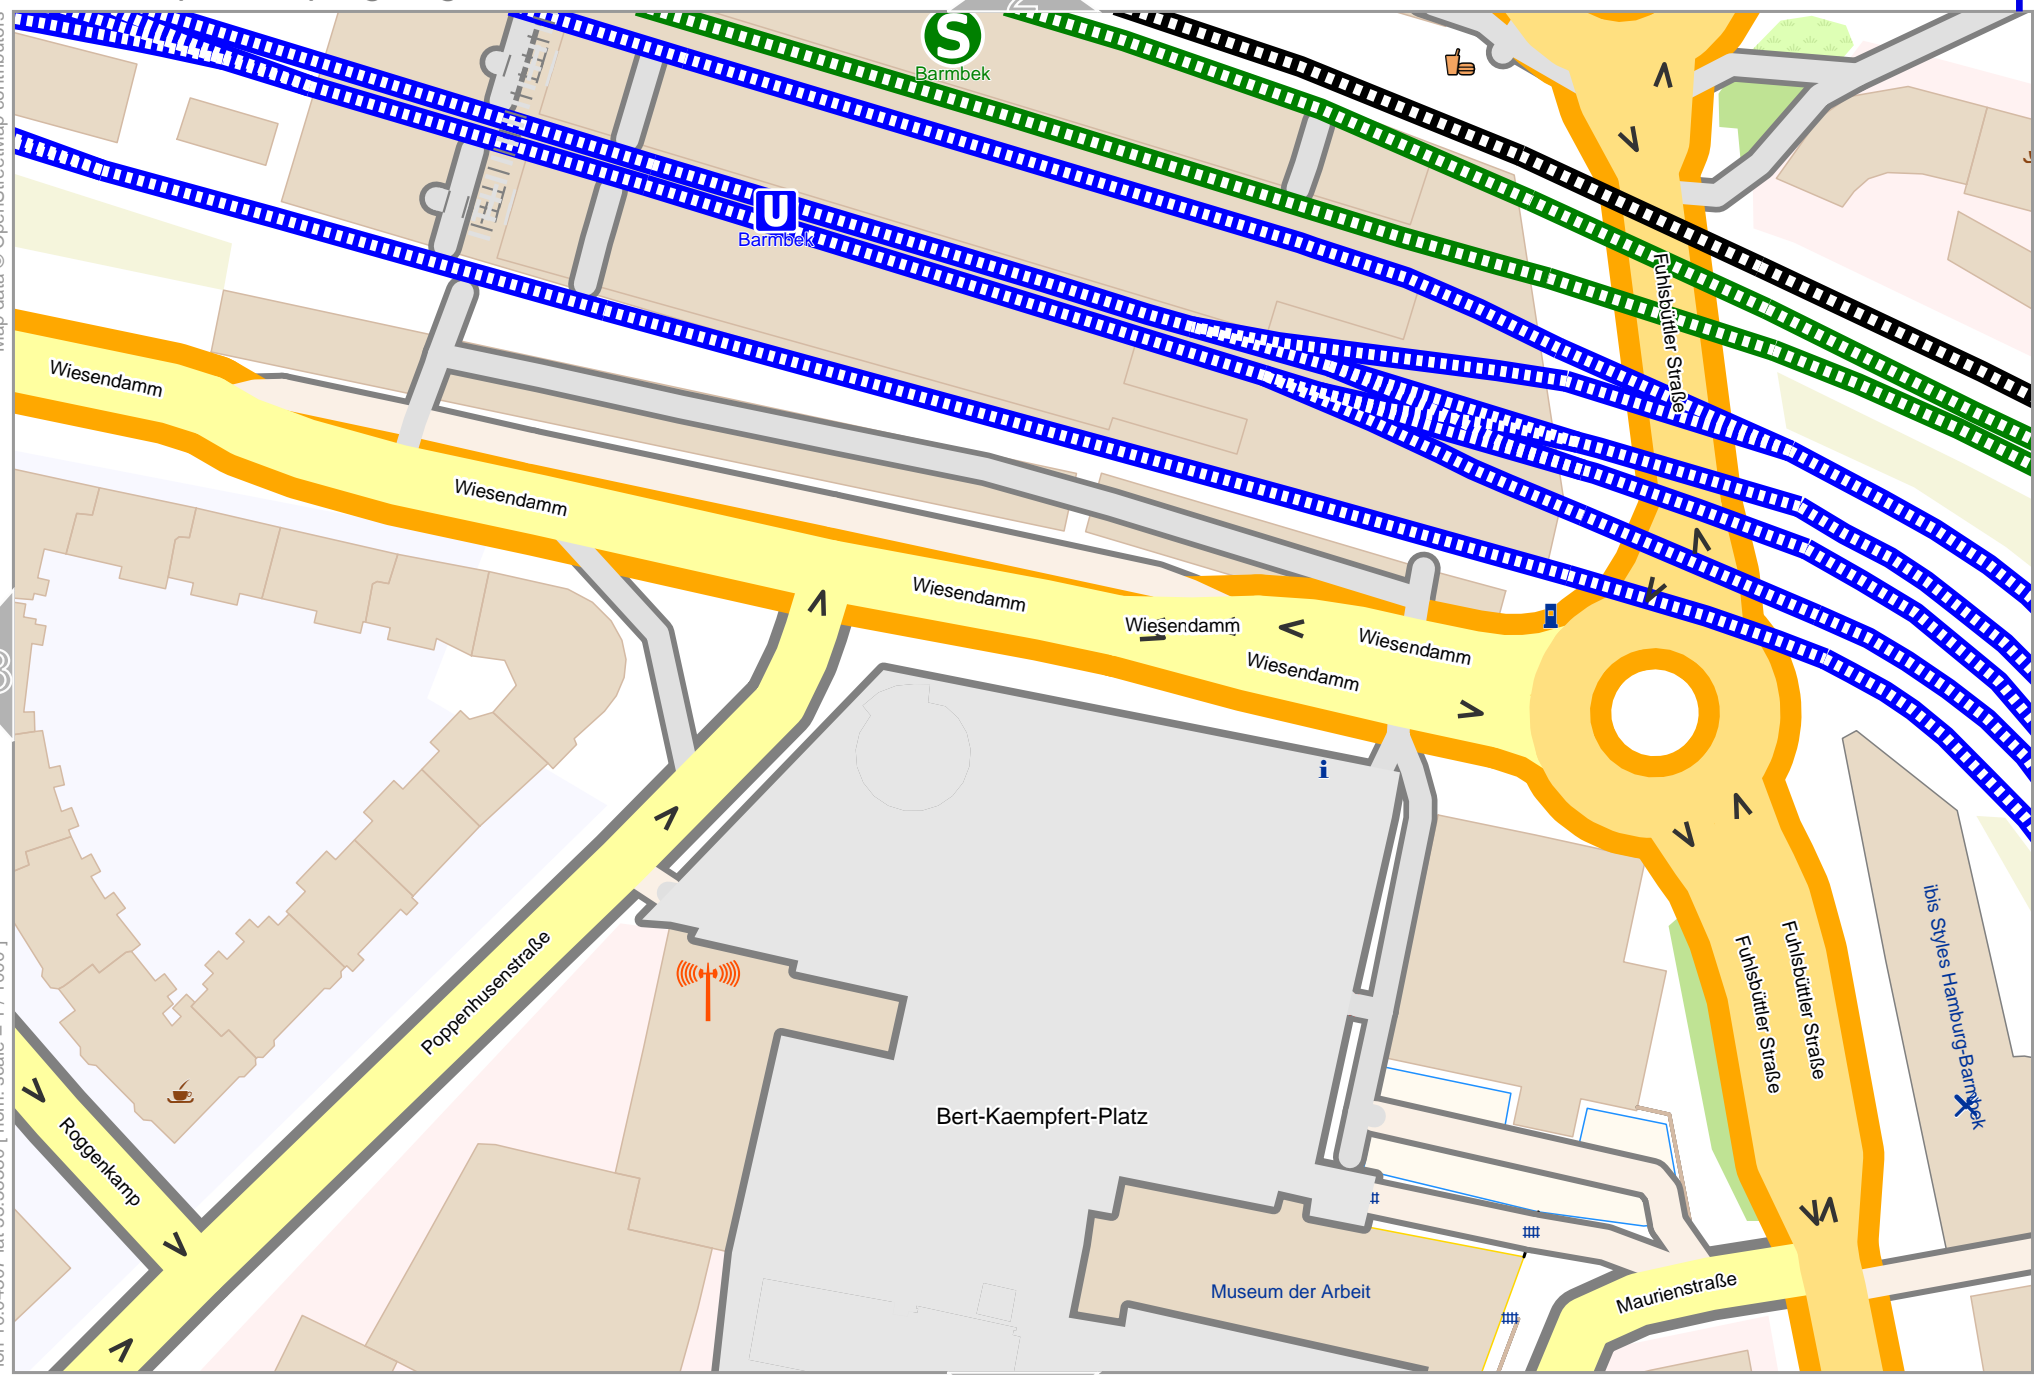

Where to park Supergeorg

Map data © OpenStreetMap contributors

lon 10.04307 lat 53.58580 [nom. scale = 1 / 1000]

lon 10.04710 lat 53.58741

pdfmap_20240409_145453_Where_to_park_Supergeorg_10.0430_53.5866_548.pdf

0 10 m 100 m