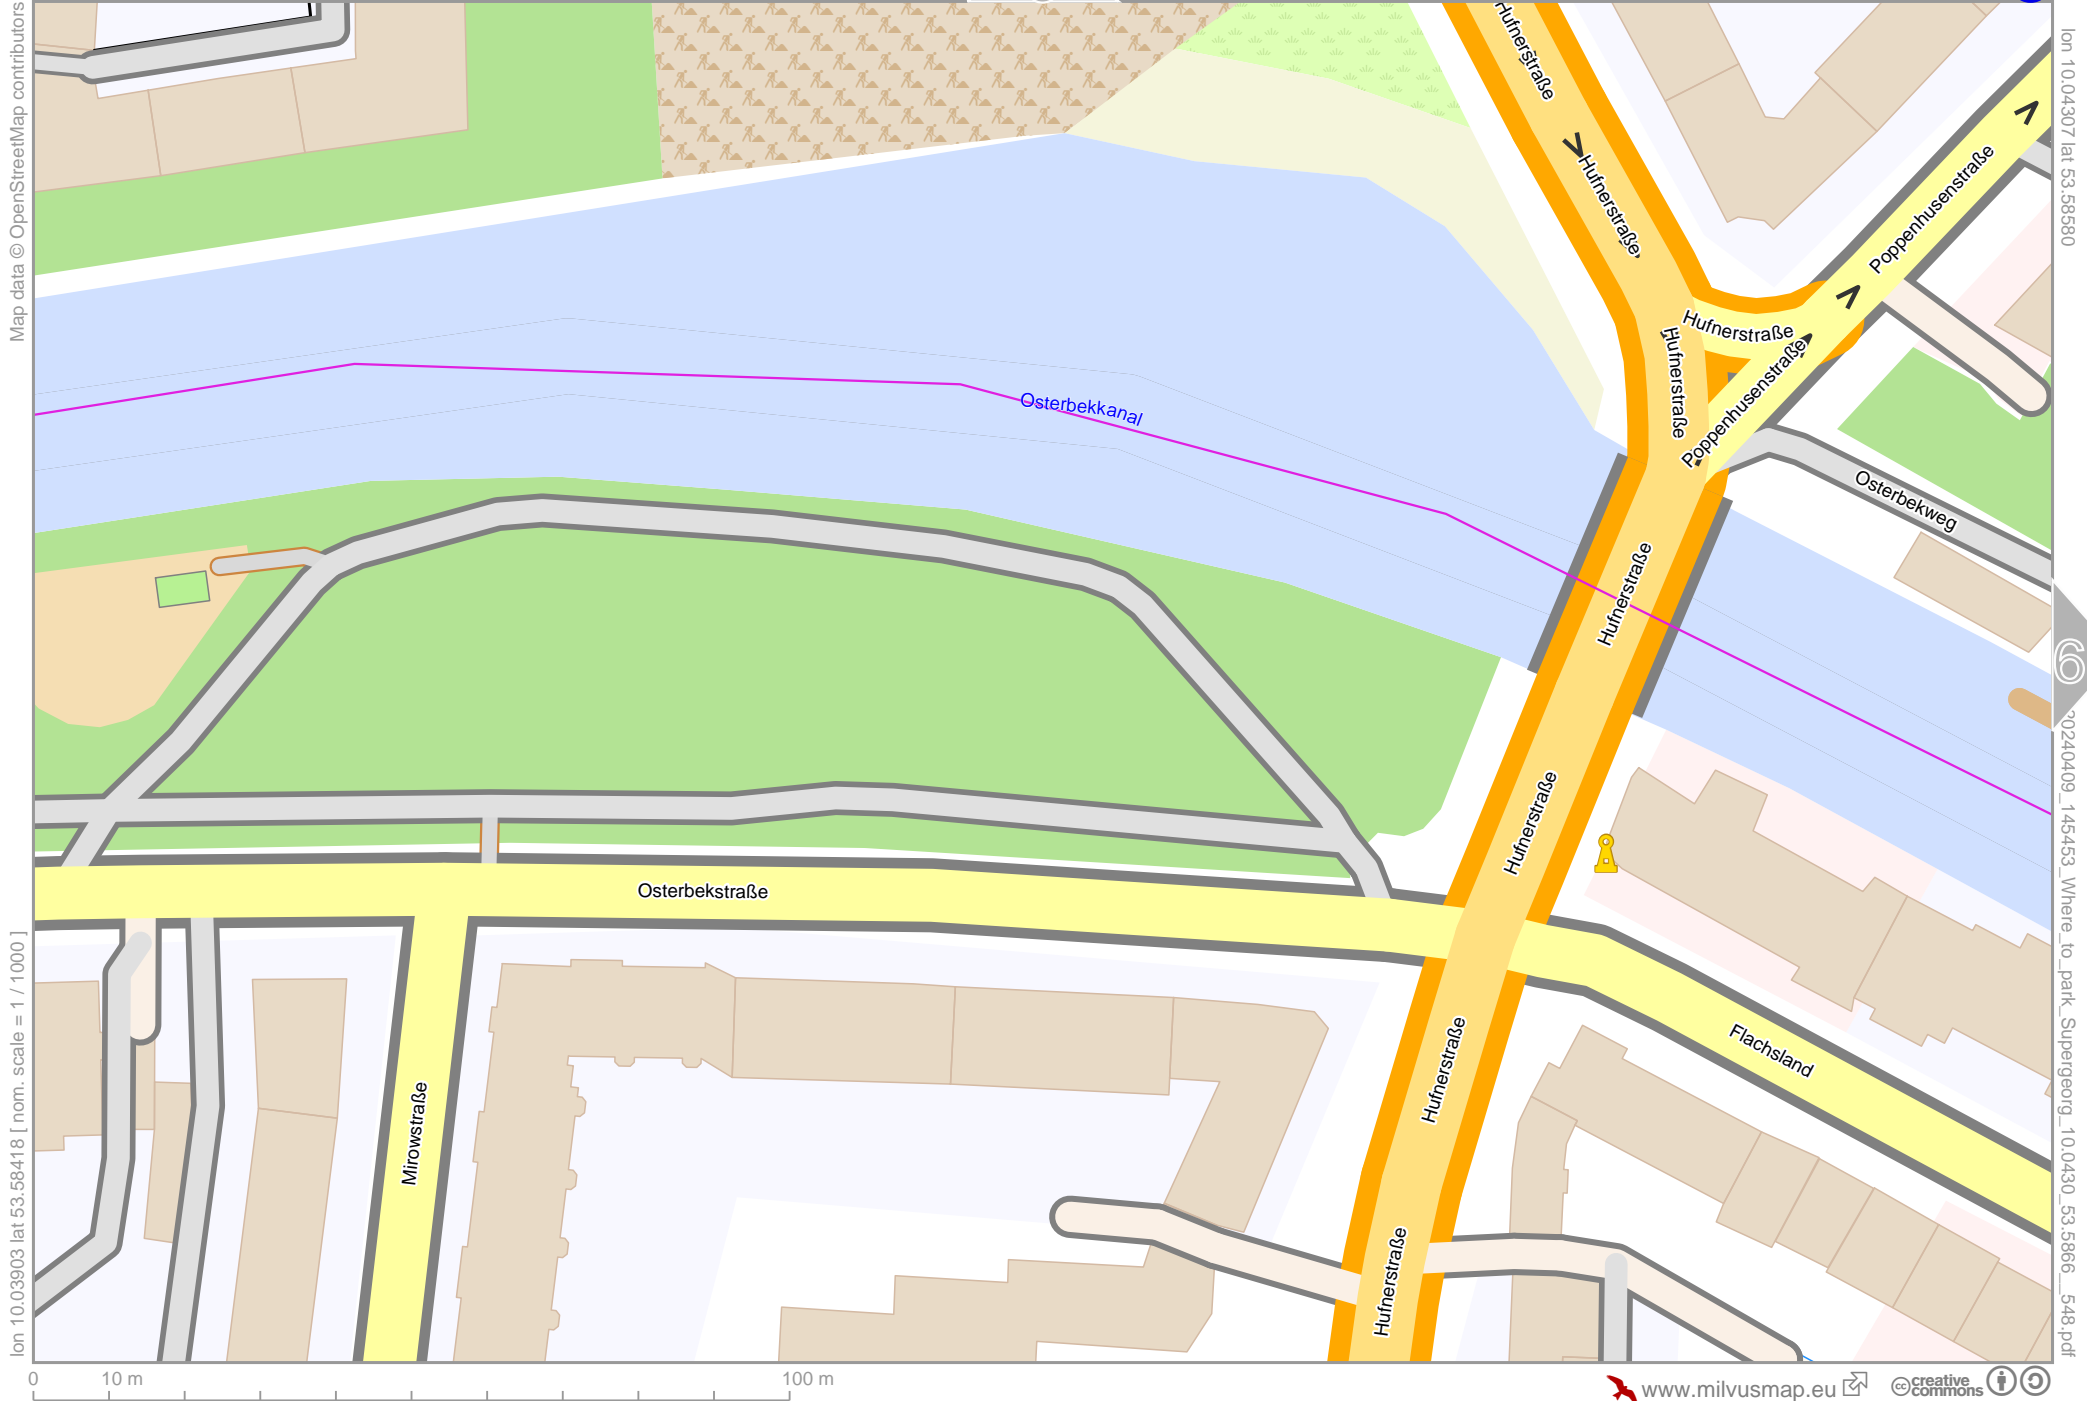

Where to park Supergeorg

lon 10.03903 lat 53.58418 [nom. scale = 1 / 1000]

Map data © OpenStreetMap contributors

0 10 m 100 m

lon 10.04307 lat 53.58580

20240409_145453_Where_to_park_Supergeorg_10.0430_53.5866_548.pdf

top