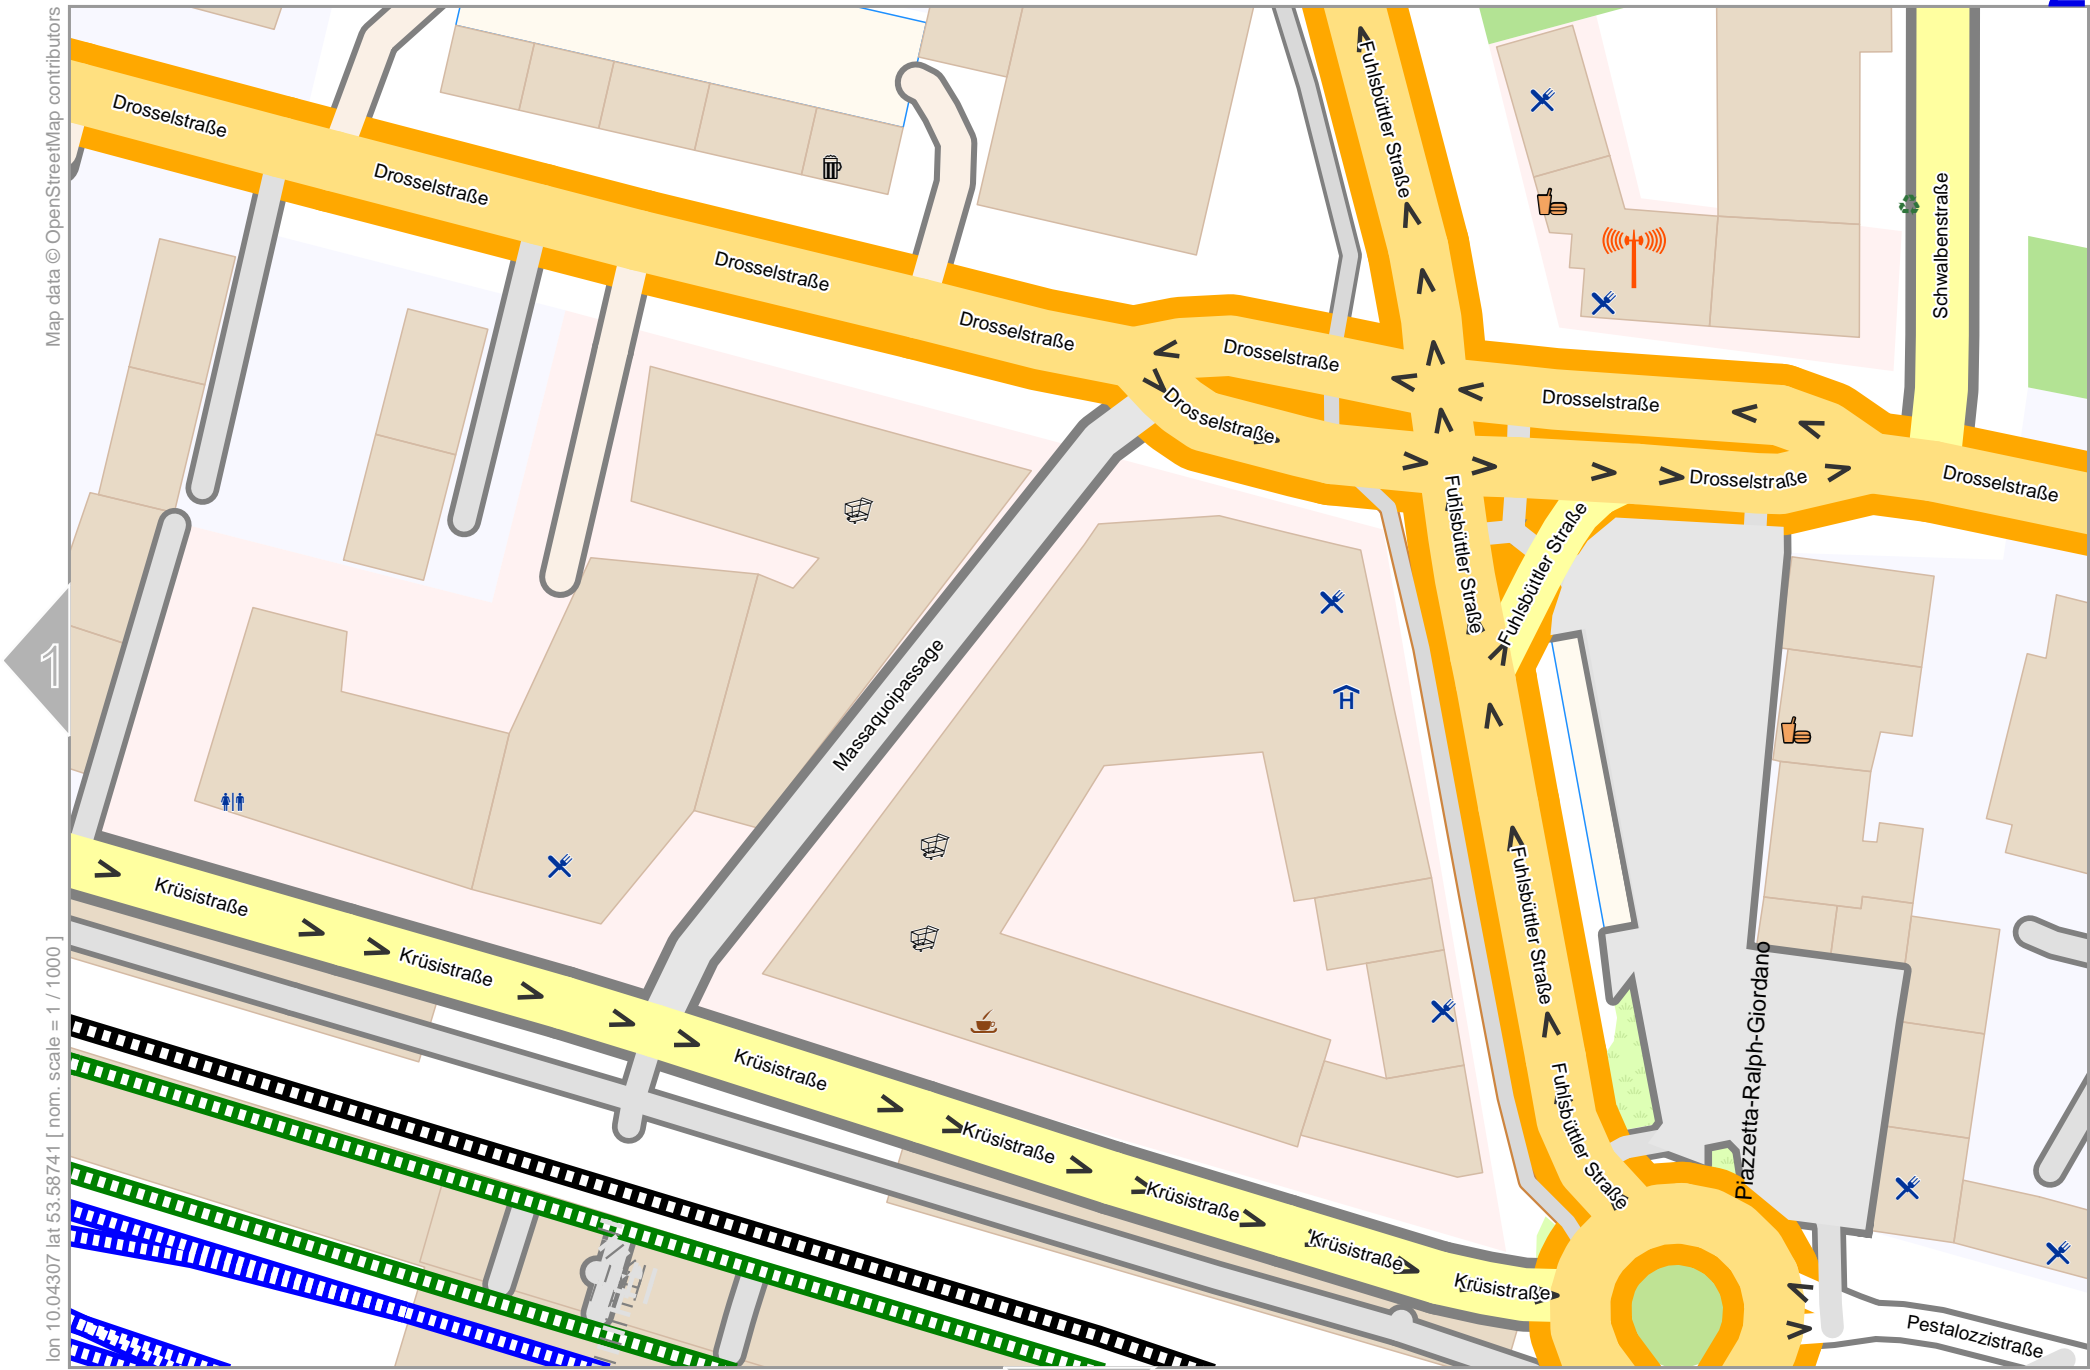

# Where to park Supergeorg

Map data © OpenStreetMap contributors

lon 10.04307 lat 53.58741 [ nom. scale = 1 / 1000 ]

lon 10.04710 lat 53.58903

pdfmap\_20240409\_145453\_Where\_to\_park\_Supergeorg\_10.0430\_53.5866\_548.pdf