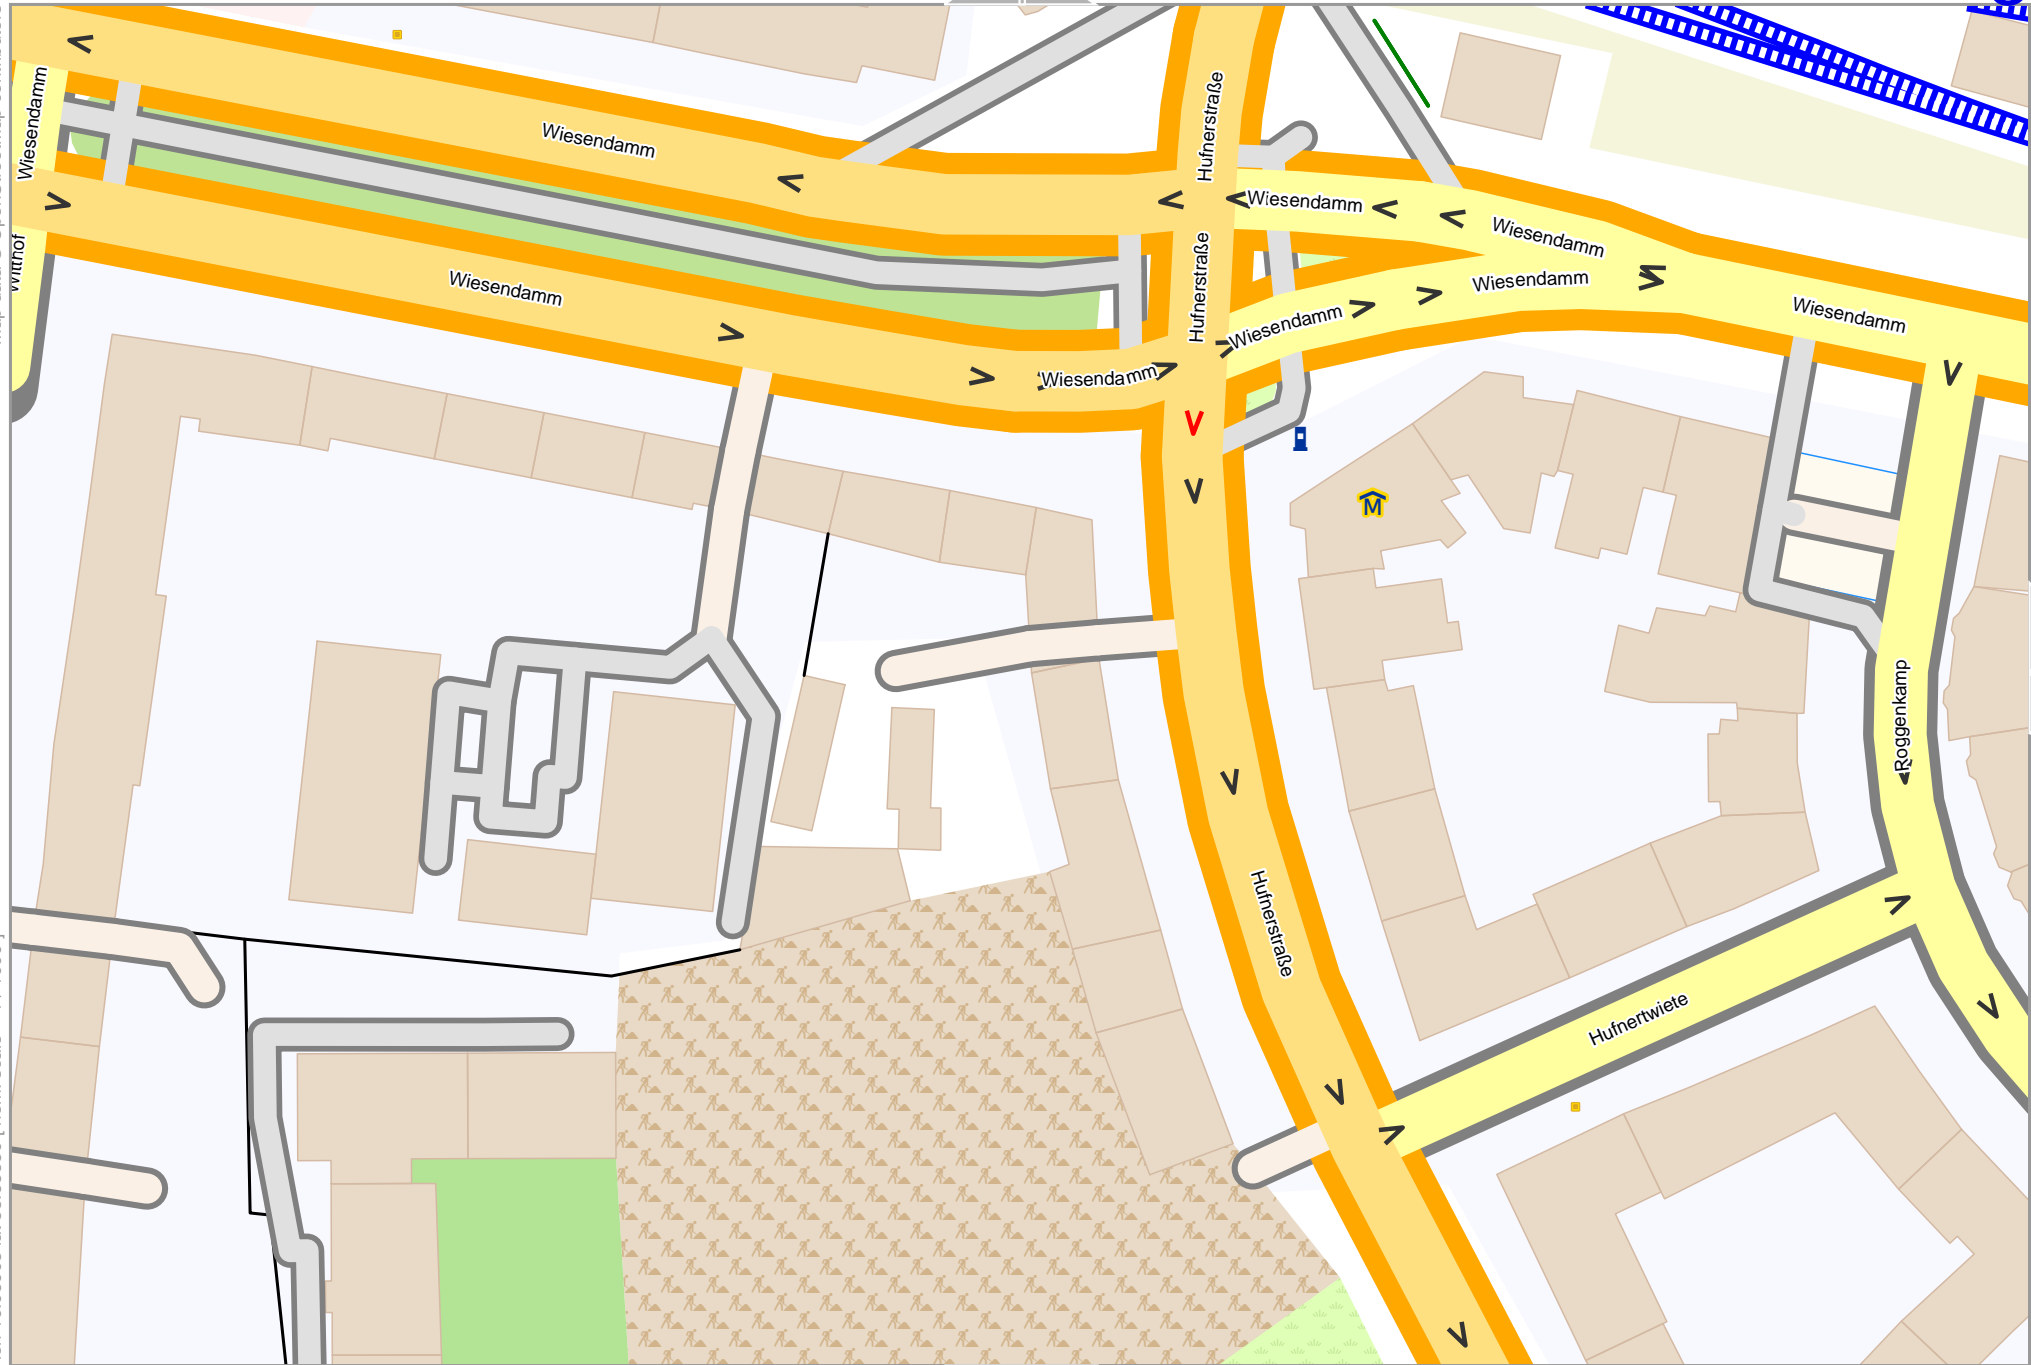

Where to park Supergeorg

Map data © OpenStreetMap contributors

lon 10.03903 lat 53.58580 [nom. scale = 1 / 1000]

0 10 m 100 m

lon 10.04307 lat 53.58741

20240409_145453_Where_to_park_Supergeorg_10.0430_53.5866_548.pdf