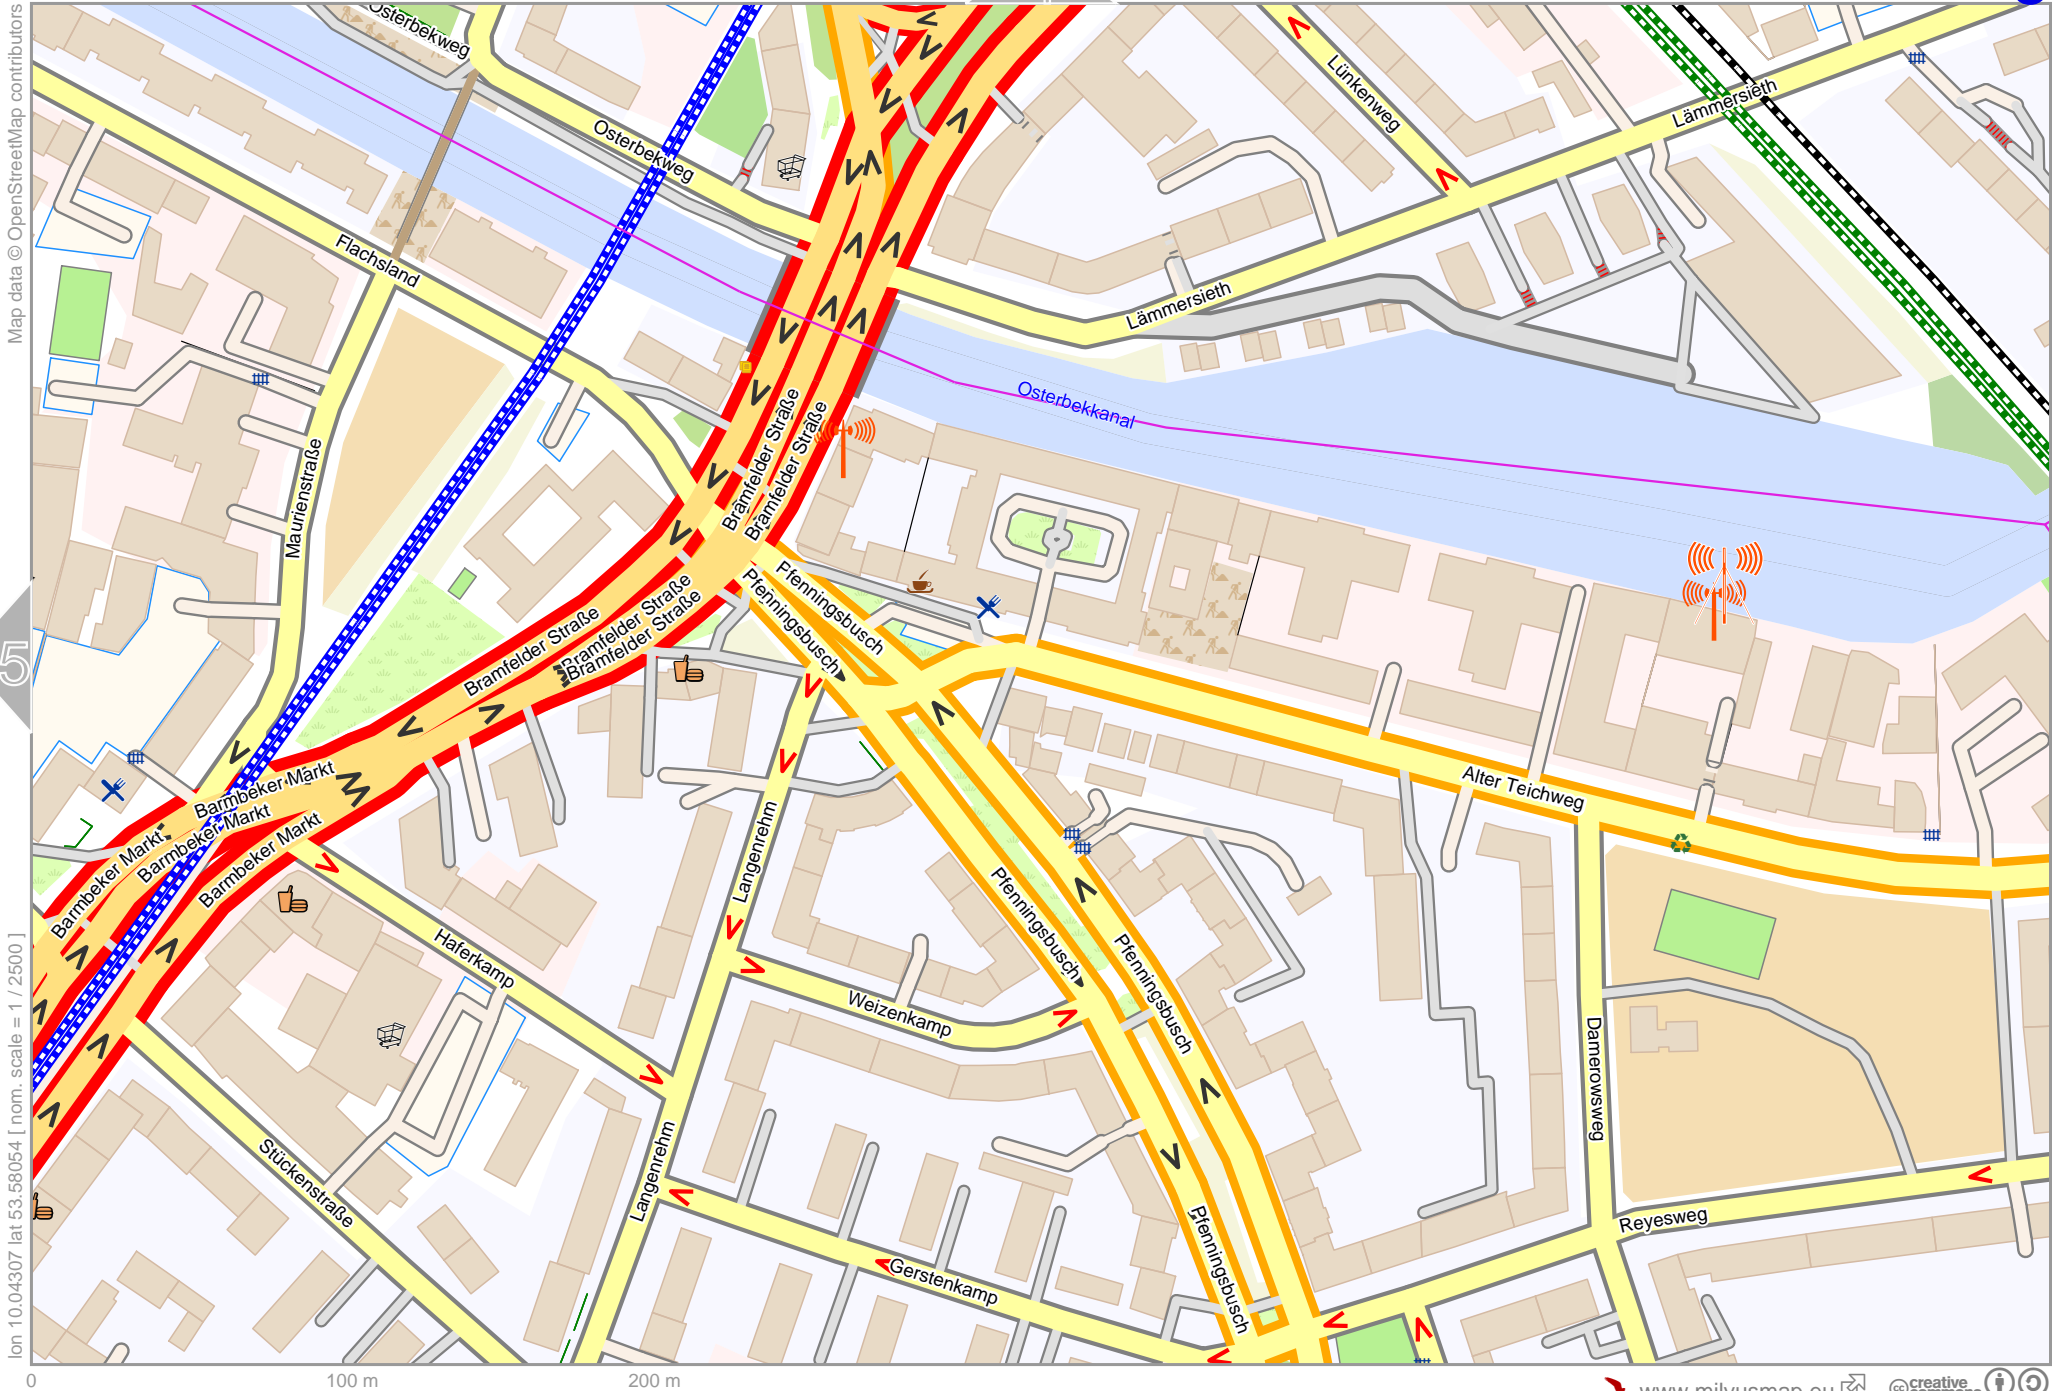

Contour interval = 20m

Where to park Supergeorg

3 top

Map data © OpenStreetMap contributors

lon 10.03299 lat 53.58458 [nom. scale = 1 / 2500]

lon 10.04307 lat 53.58863

20240409 145322 Where to park Supergeorg_10.0430_53.5886_300.pdf

Contour interval = 20m

Where to park Supergeorg

Map data © OpenStreetMap contributors

lon 10.04307 lat 53.58458 [nom. scale = 1 / 2500]

lon 10.05315 lat 53.58863

pdfmap_20240409_145322_Where_to_park_Supergeorg_10.0430_53.5866_300.pdf

Contour interval = 20m

Where to park Supergeorg

5

top

Map data © OpenStreetMap contributors

lon 10.03299 lat 53.58054 [nom. scale = 1 / 2500]

lon 10.04307 lat 53.58458

20240409 145322 Where to park Supergeorg_10.0430_53.5866_300.pdf

Contour interval = 20m

Where to park Supergeorg

Map data © OpenStreetMap contributors

lon 10.04307 lat 53.58054 [nom. scale = 1 / 2500]

lon 10.05315 lat 53.58458

pdfmap_20240409_145322_Where_to_park_Supergeorg_10.0430_53.5866_300.pdf