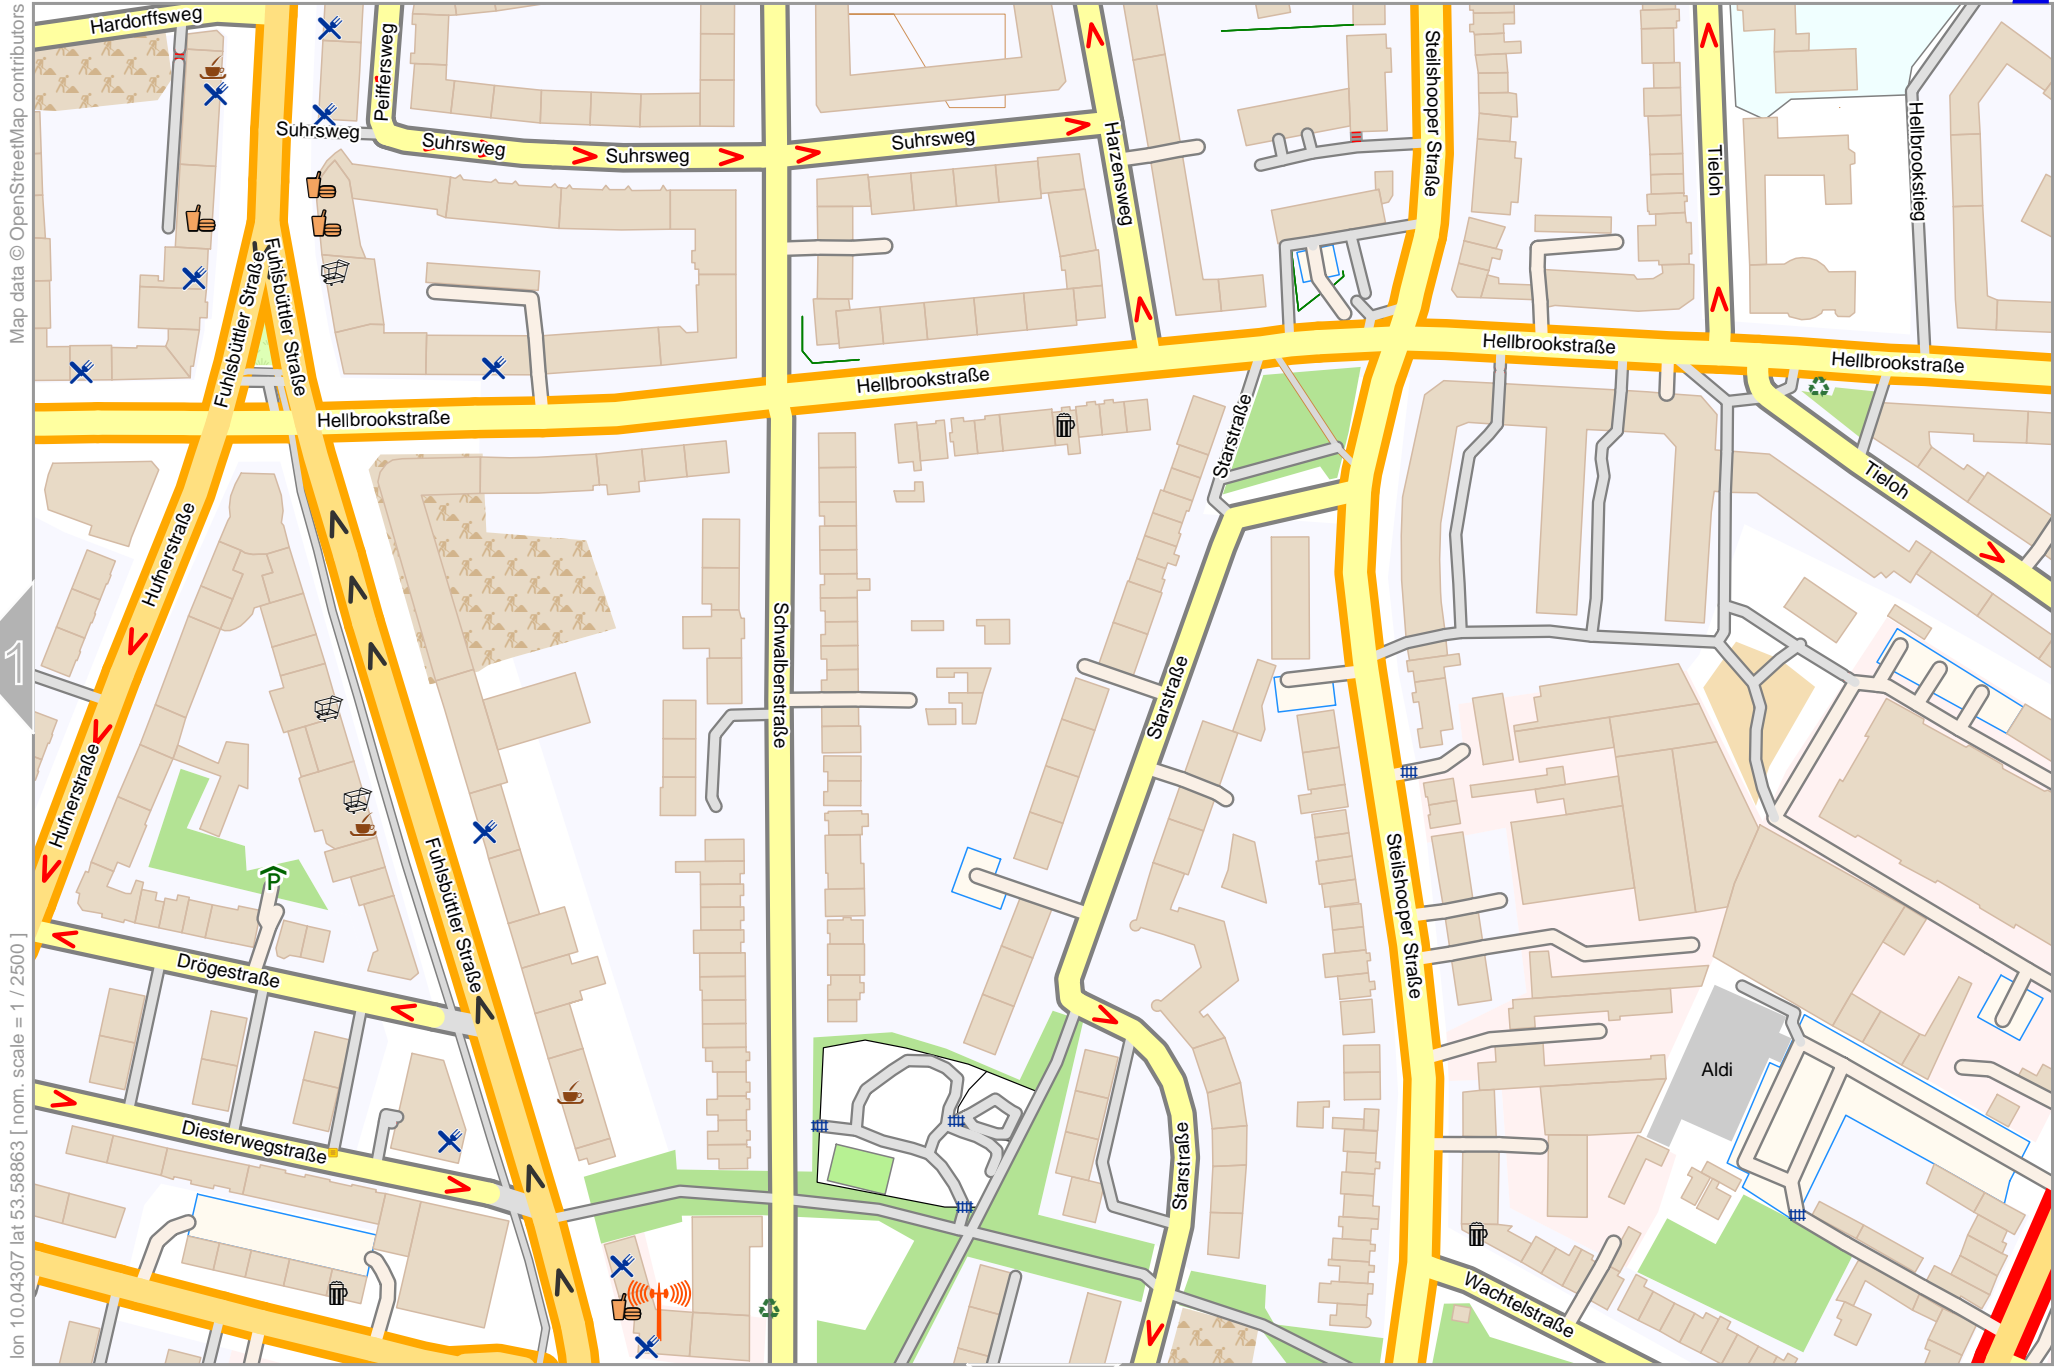

Where to park Supergeorg

Map data © OpenStreetMap contributors

lon 10.04307 lat 53.58863 [nom. scale = 1 / 2500]

lon 10.05315 lat 53.59267

pdfmap_20240409_145322_Where_to_park_Supergeorg_10.0430_53.5866_300.pdf

Contour interval = 20m