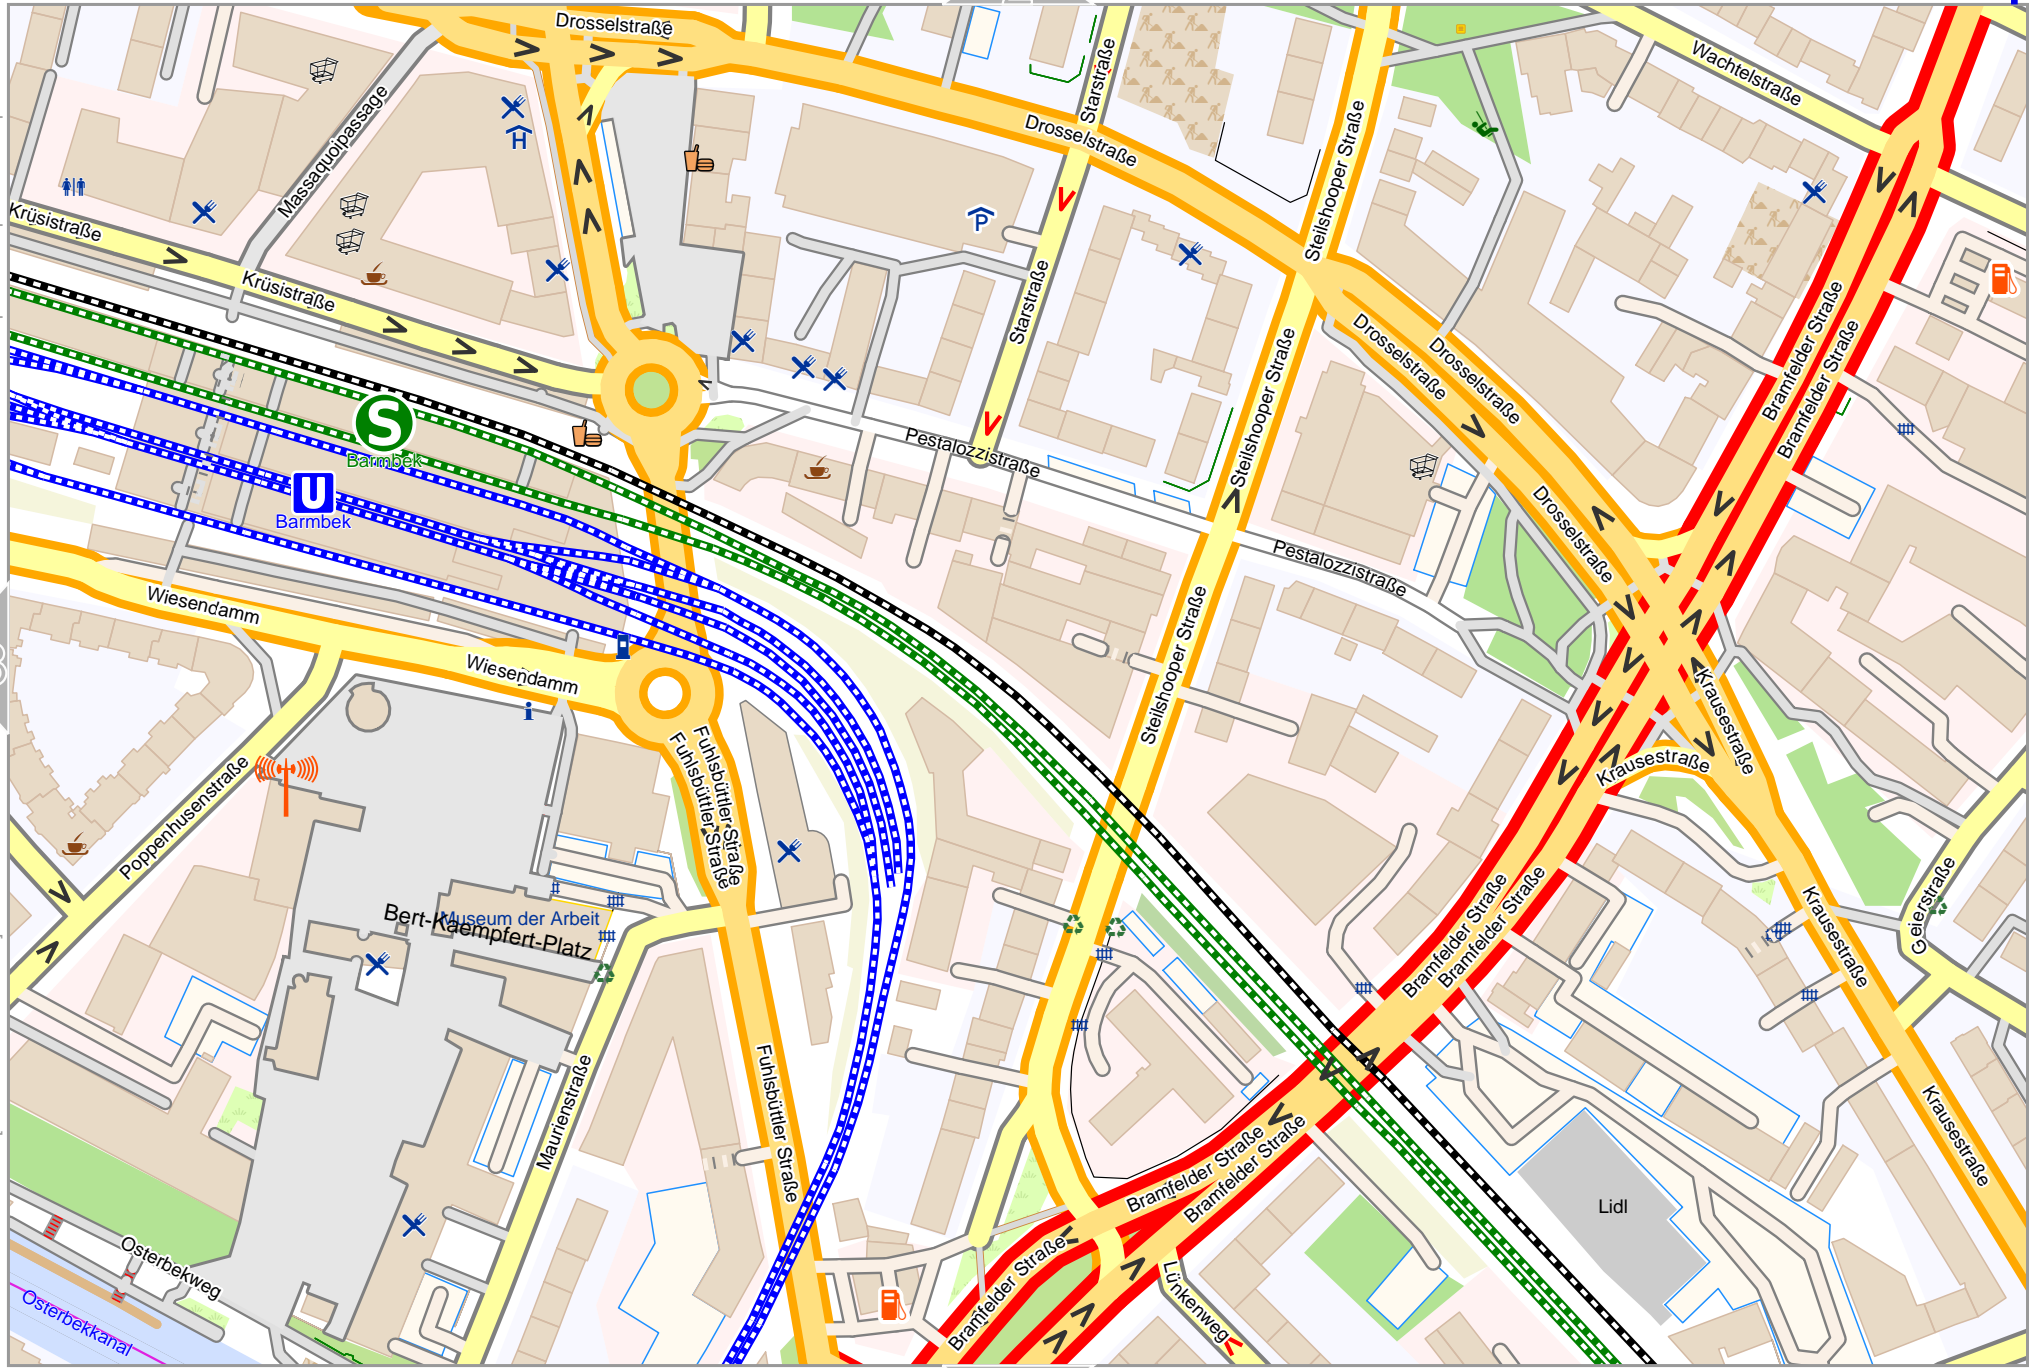

Contour interval = 20m

Where to park Supergeorg

3 top

Map data © OpenStreetMap contributors

lon 10.03299 lat 53.58458 [nom. scale = 1 / 2500]

lon 10.04307 lat 53.58863

20240409 145322 Where to park Supergeorg_10.0430_53.5886_300.pdf

Contour interval = 20m

Where to park Supergeorg

Map data © OpenStreetMap contributors

lon 10.04307 lat 53.58458 [nom. scale = 1 / 2500]

lon 10.05315 lat 53.58863

pdfmap_20240409_145322_Where_to_park_Supergeorg_10.0430_53.5866_300.pdf

Contour interval = 20m

Where to park Supergeorg

5

top

Map data © OpenStreetMap contributors

lon 10.03299 lat 53.58054 [nom. scale = 1 / 2500]

lon 10.04307 lat 53.58458

20240409 145322 Where to park Supergeorg_10.0430_53.5866_300.pdf

Contour interval = 20m

Where to park Supergeorg

Map data © OpenStreetMap contributors

lon 10.04307 lat 53.58054 [nom. scale = 1 / 2500]

lon 10.05315 lat 53.58458

pdfmap_20240409_145322_Where_to_park_Supergeorg_10.0430_53.5866_300.pdf