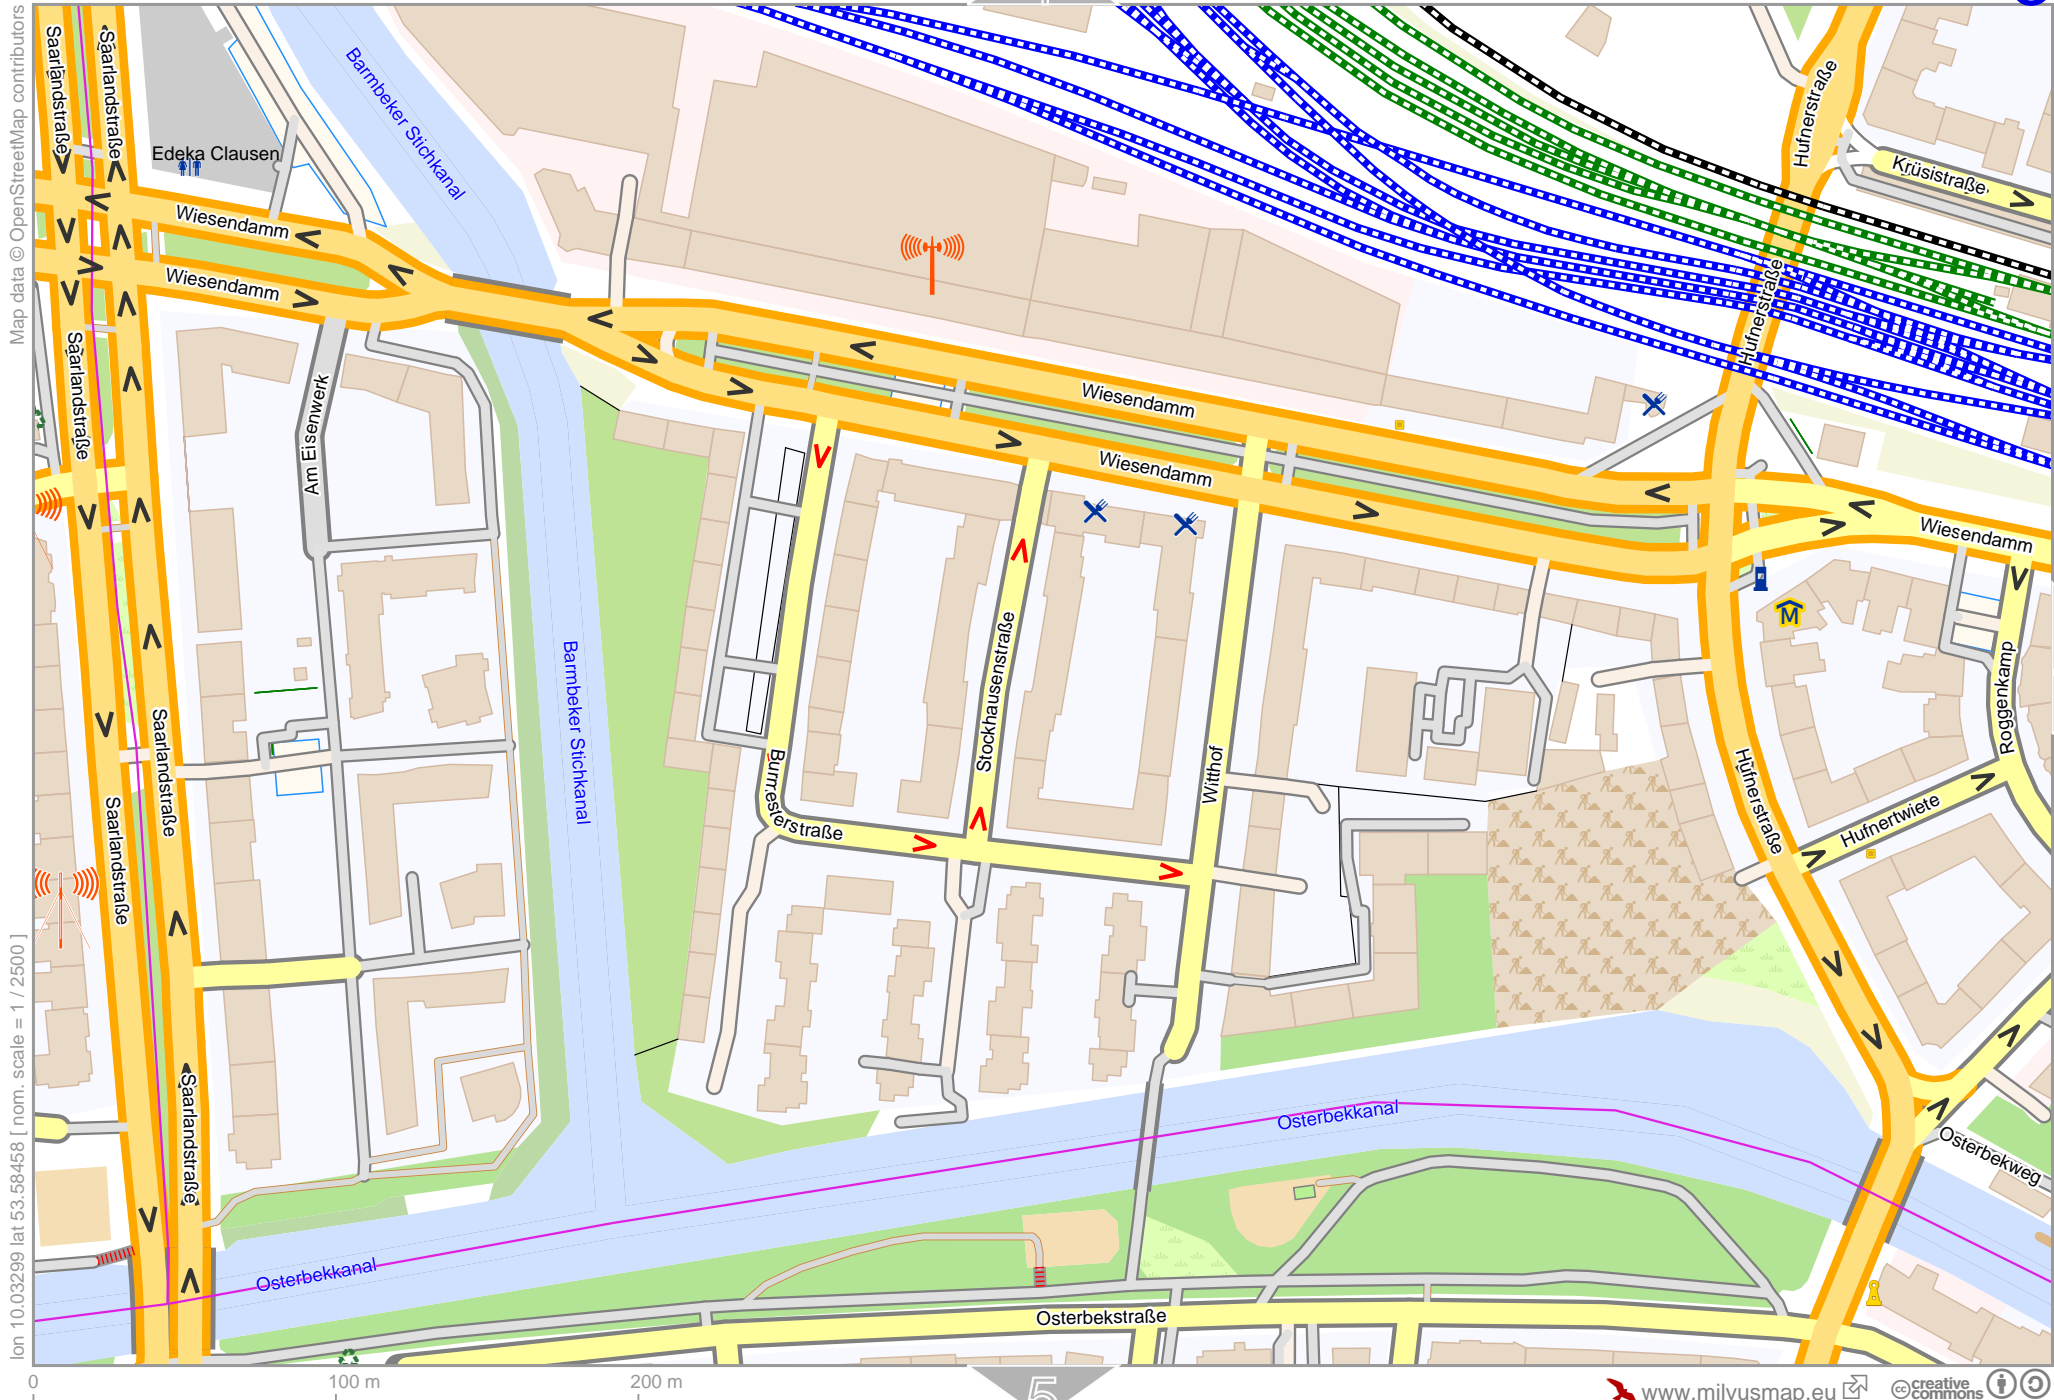

Contour interval = 20m

Where to park Supergeorg

3 top

Map data © OpenStreetMap contributors

lon 10.03299 lat 53.58458 [nom. scale = 1 / 2500]

lon 10.04307 lat 53.58863

20240409 145322 Where to park Supergeorg_10.0430_53.5886_300.pdf

Contour interval = 20m

Where to park Supergeorg

Map data © OpenStreetMap contributors

lon 10.04307 lat 53.58458 [nom. scale = 1 / 2500]

lon 10.05315 lat 53.58863

pdfmap_20240409_145322_Where_to_park_Supergeorg_10.0430_53.5866_300.pdf

Contour interval = 20m

Where to park Supergeorg

5

top

Map data © OpenStreetMap contributors

lon 10.03299 lat 53.58054 [nom. scale = 1 / 2500]

lon 10.04307 lat 53.58458

20240409 145322 Where to park Supergeorg_10.0430_53.5866_300.pdf

Contour interval = 20m

Where to park Supergeorg

Map data © OpenStreetMap contributors

lon 10.04307 lat 53.58054 [nom. scale = 1 / 2500]

lon 10.05315 lat 53.58458

pdfmap_20240409_145322_Where_to_park_Supergeorg_10.0430_53.5866_300.pdf