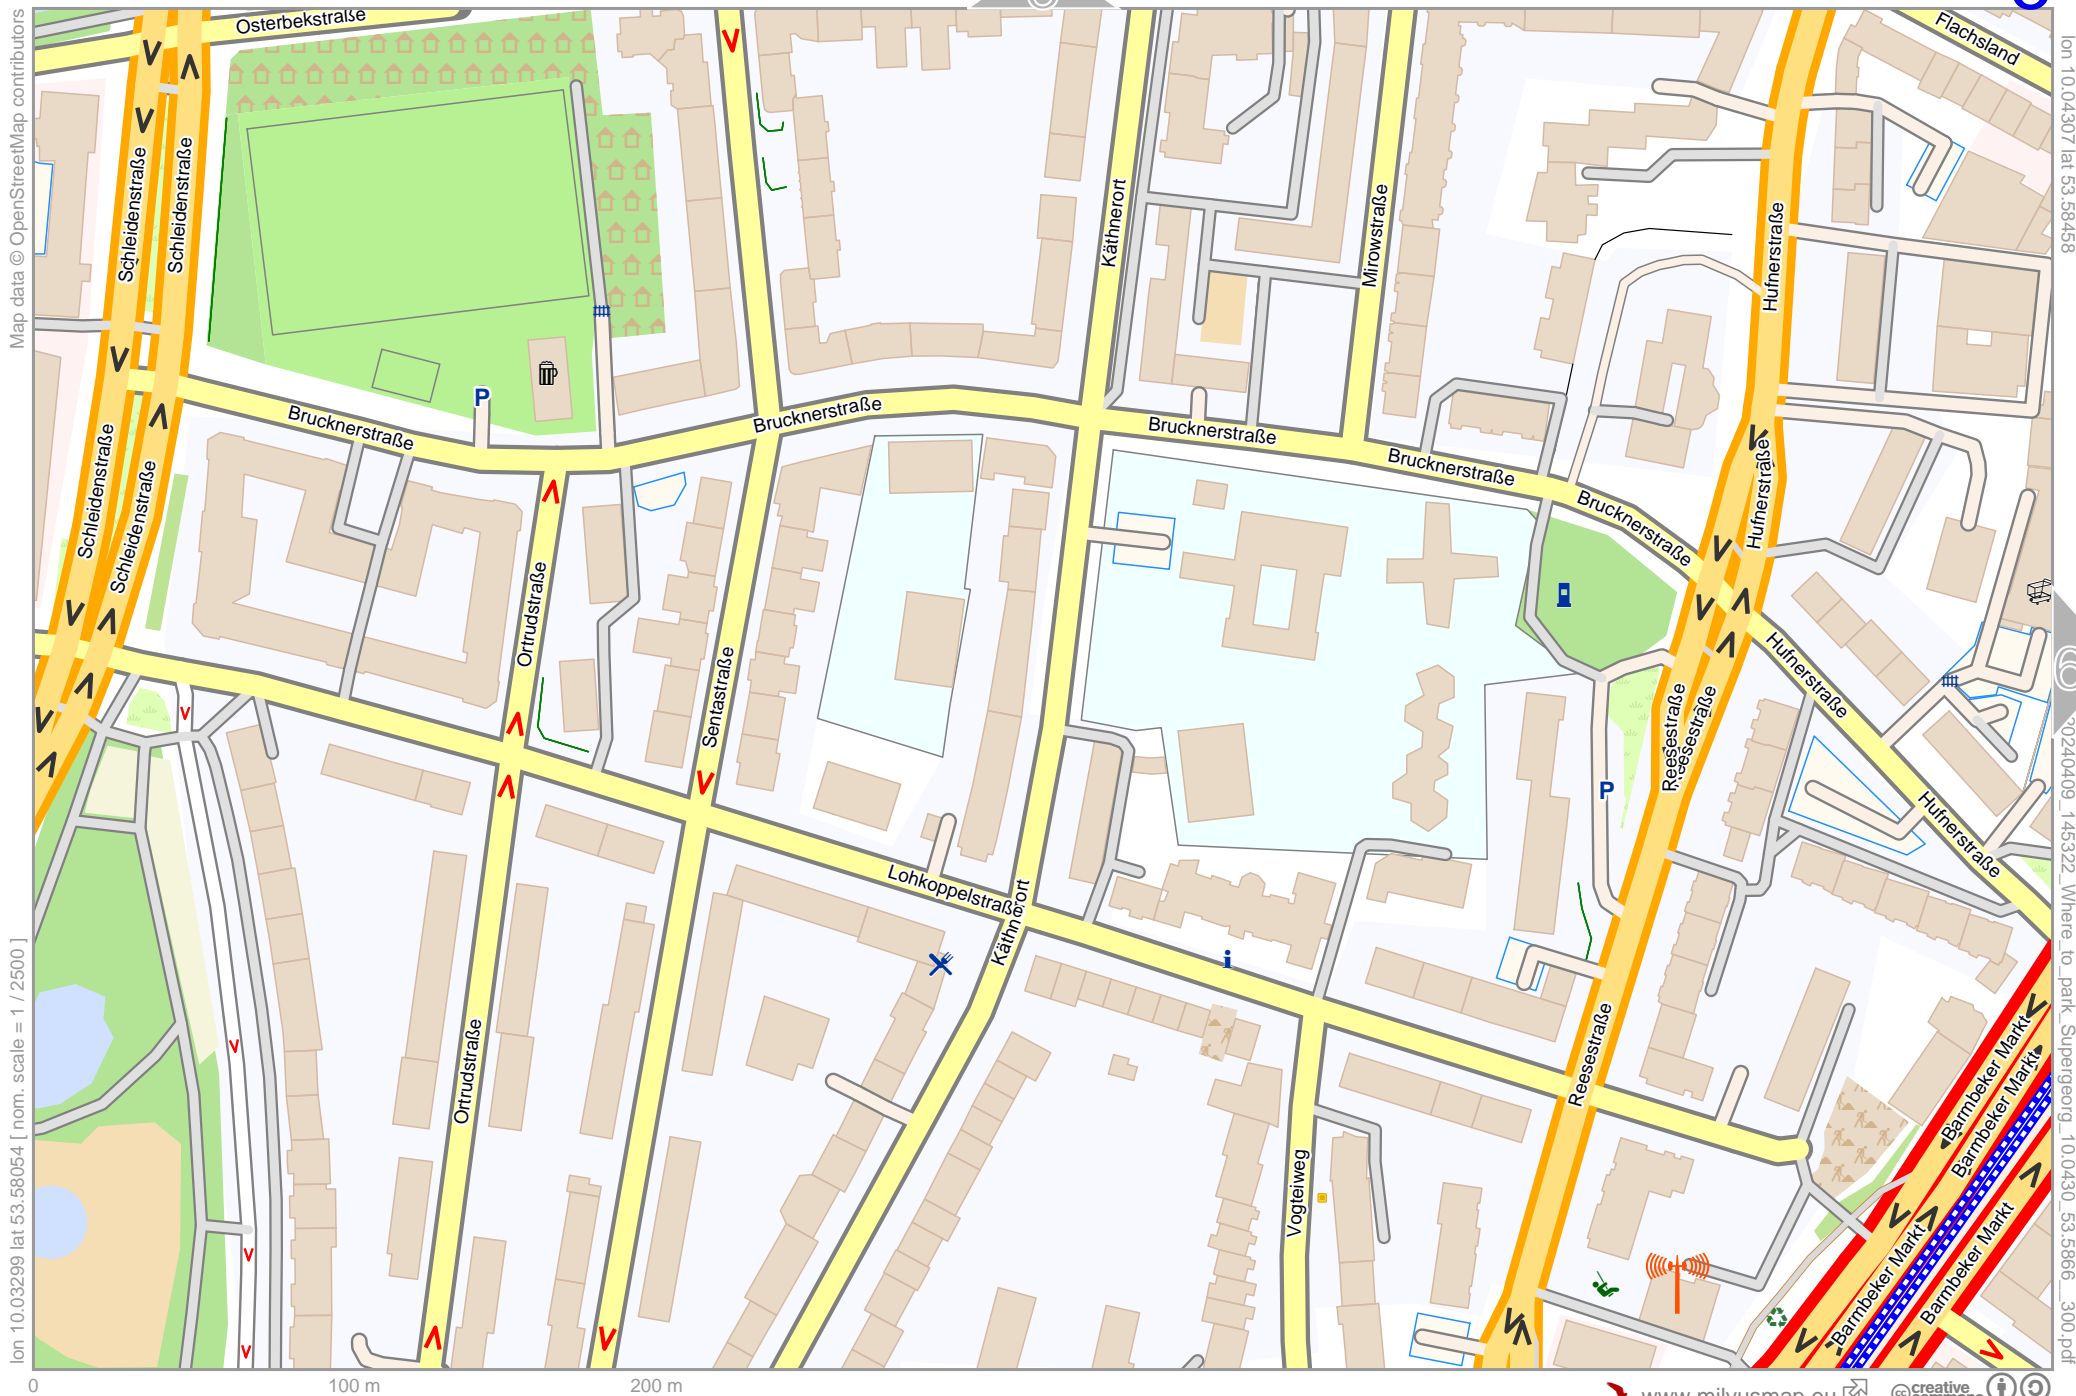

Contour interval = 20m

Where to park Supergeorg

3 top

Map data © OpenStreetMap contributors

lon 10.03299 lat 53.58458 [nom. scale = 1 / 2500]

lon 10.04307 lat 53.58863

20240409 145322 Where to park Supergeorg_10.0430_53.5886_300.pdf

Contour interval = 20m

Where to park Supergeorg

Map data © OpenStreetMap contributors

lon 10.04307 lat 53.58458 [nom. scale = 1 / 2500]

lon 10.05315 lat 53.58863

pdfmap_20240409_145322_Where_to_park_Supergeorg_10.0430_53.5866_300.pdf

Contour interval = 20m

Where to park Supergeorg

5

top

Map data © OpenStreetMap contributors

lon 10.03299 lat 53.58054 [nom. scale = 1 / 2500]

lon 10.04307 lat 53.58458

20240409 145322 Where to park Supergeorg_10.0430_53.5866_300.pdf

Contour interval = 20m

Where to park Supergeorg

Map data © OpenStreetMap contributors

lon 10.04307 lat 53.58054 [nom. scale = 1 / 2500]

lon 10.05315 lat 53.58458

pdfmap_20240409_145322_Where_to_park_Supergeorg_10.0430_53.5866_300.pdf