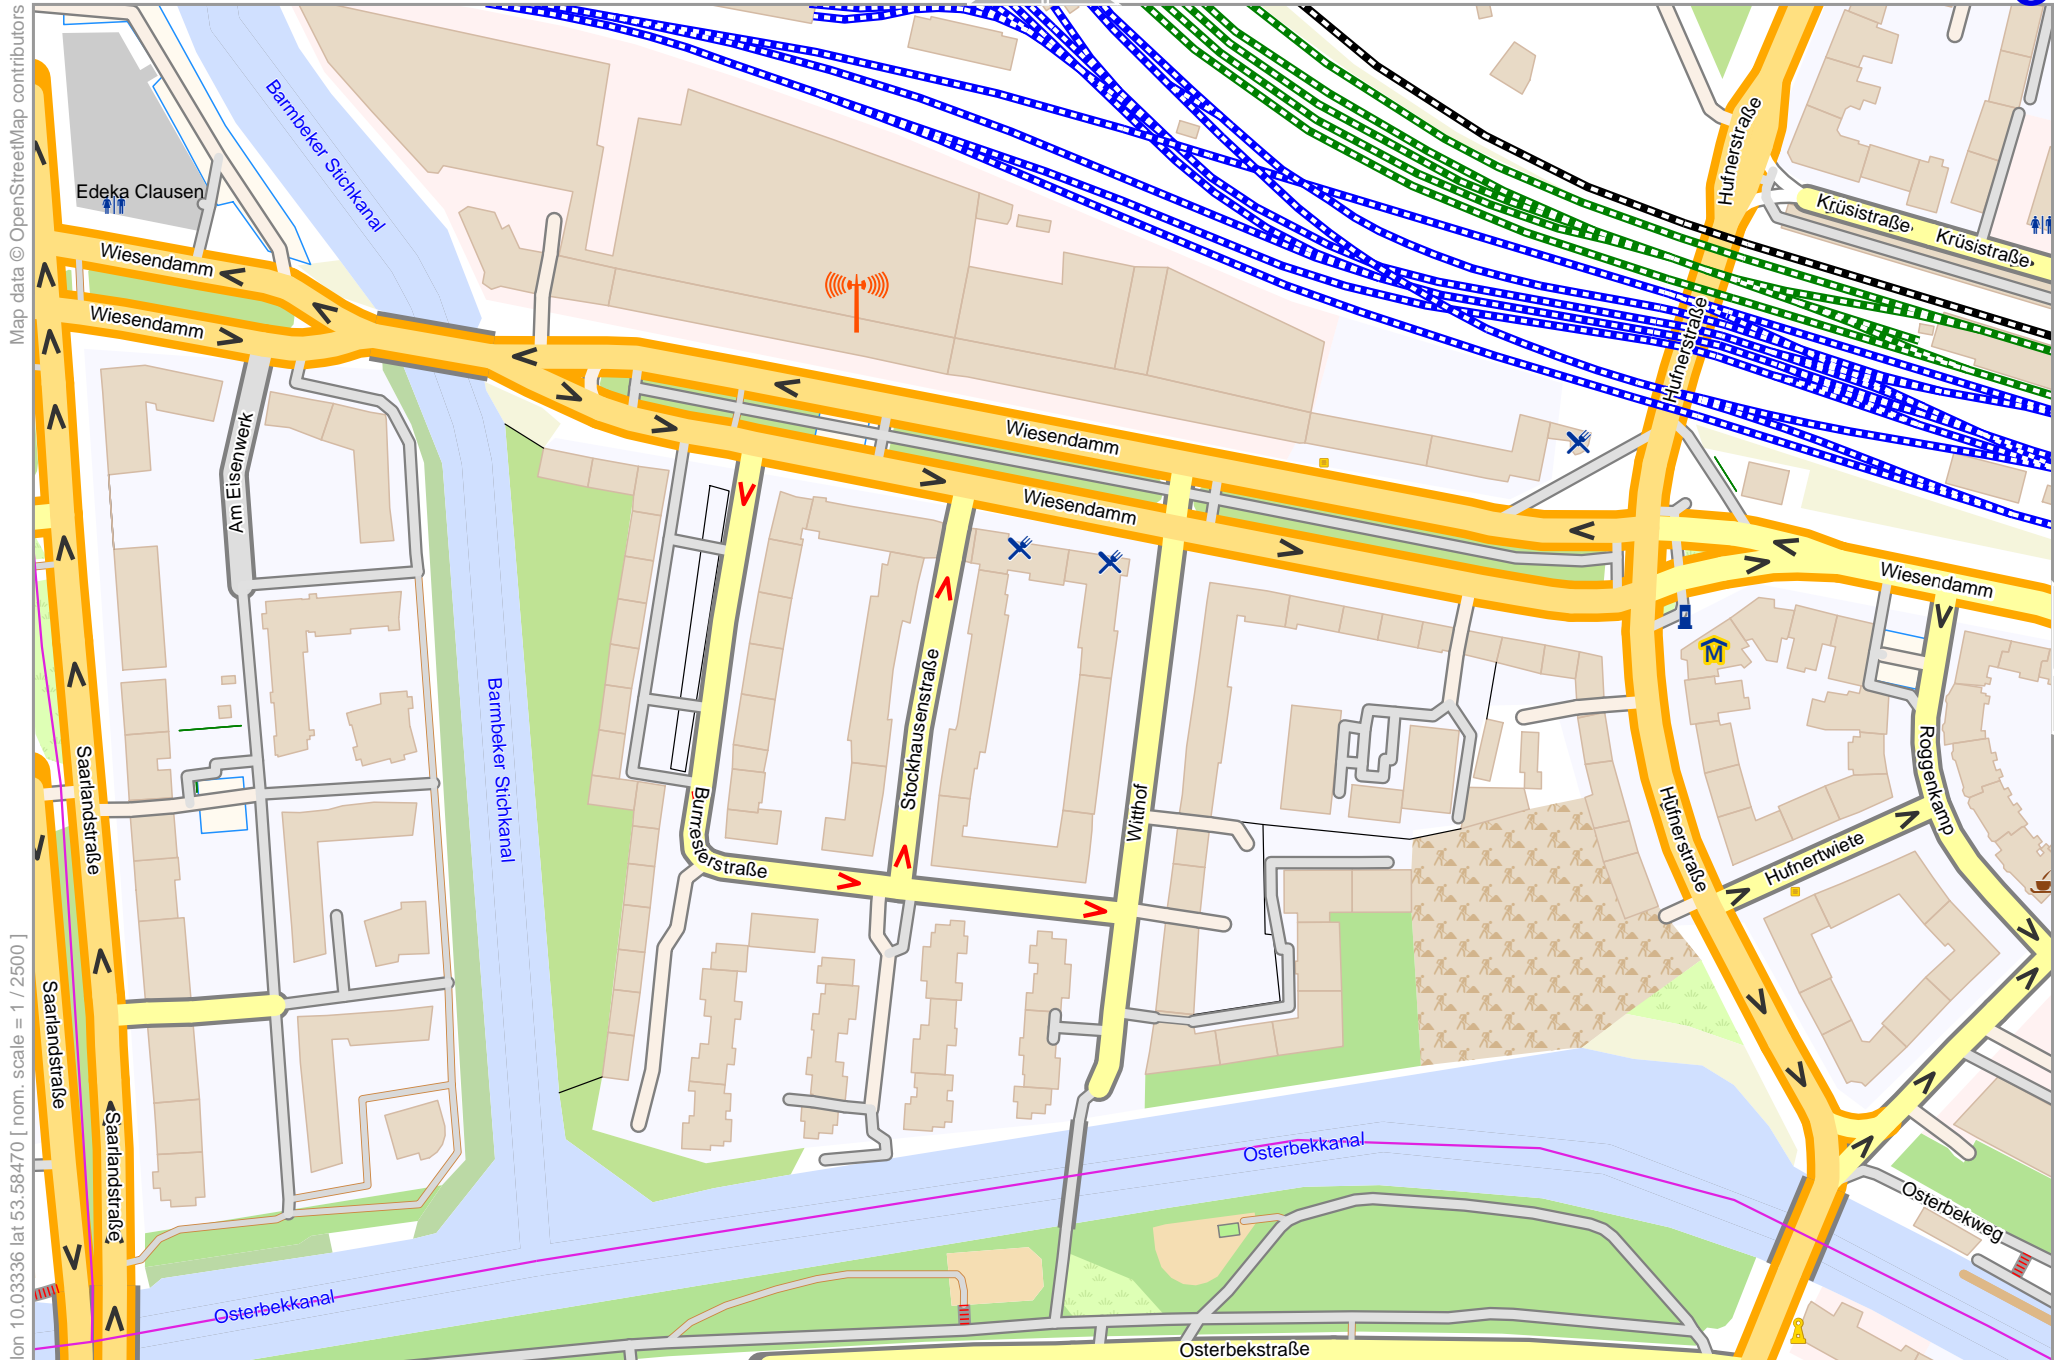

# Where to park Supergeorg

Map data © OpenStreetMap contributors

lon 10.04307 lat 53.58851 [ nom. scale = 1 / 2500 ]

lon 10.05315 lat 53.59256

pdfmap\_20240409\_145221\_Where\_to\_park\_Supergeorg\_10.0430\_53.5886\_255.pdf

# Where to park Supergeorg

Map data © OpenStreetMap contributors

lon 10.03336 lat 53.58470 [ nom. scale = 1 / 2500 ]

0 100 m 200 m

3

lon 10.04344 lat 53.58374

4

lon 10.0430 lat 53.5866 255.pdf