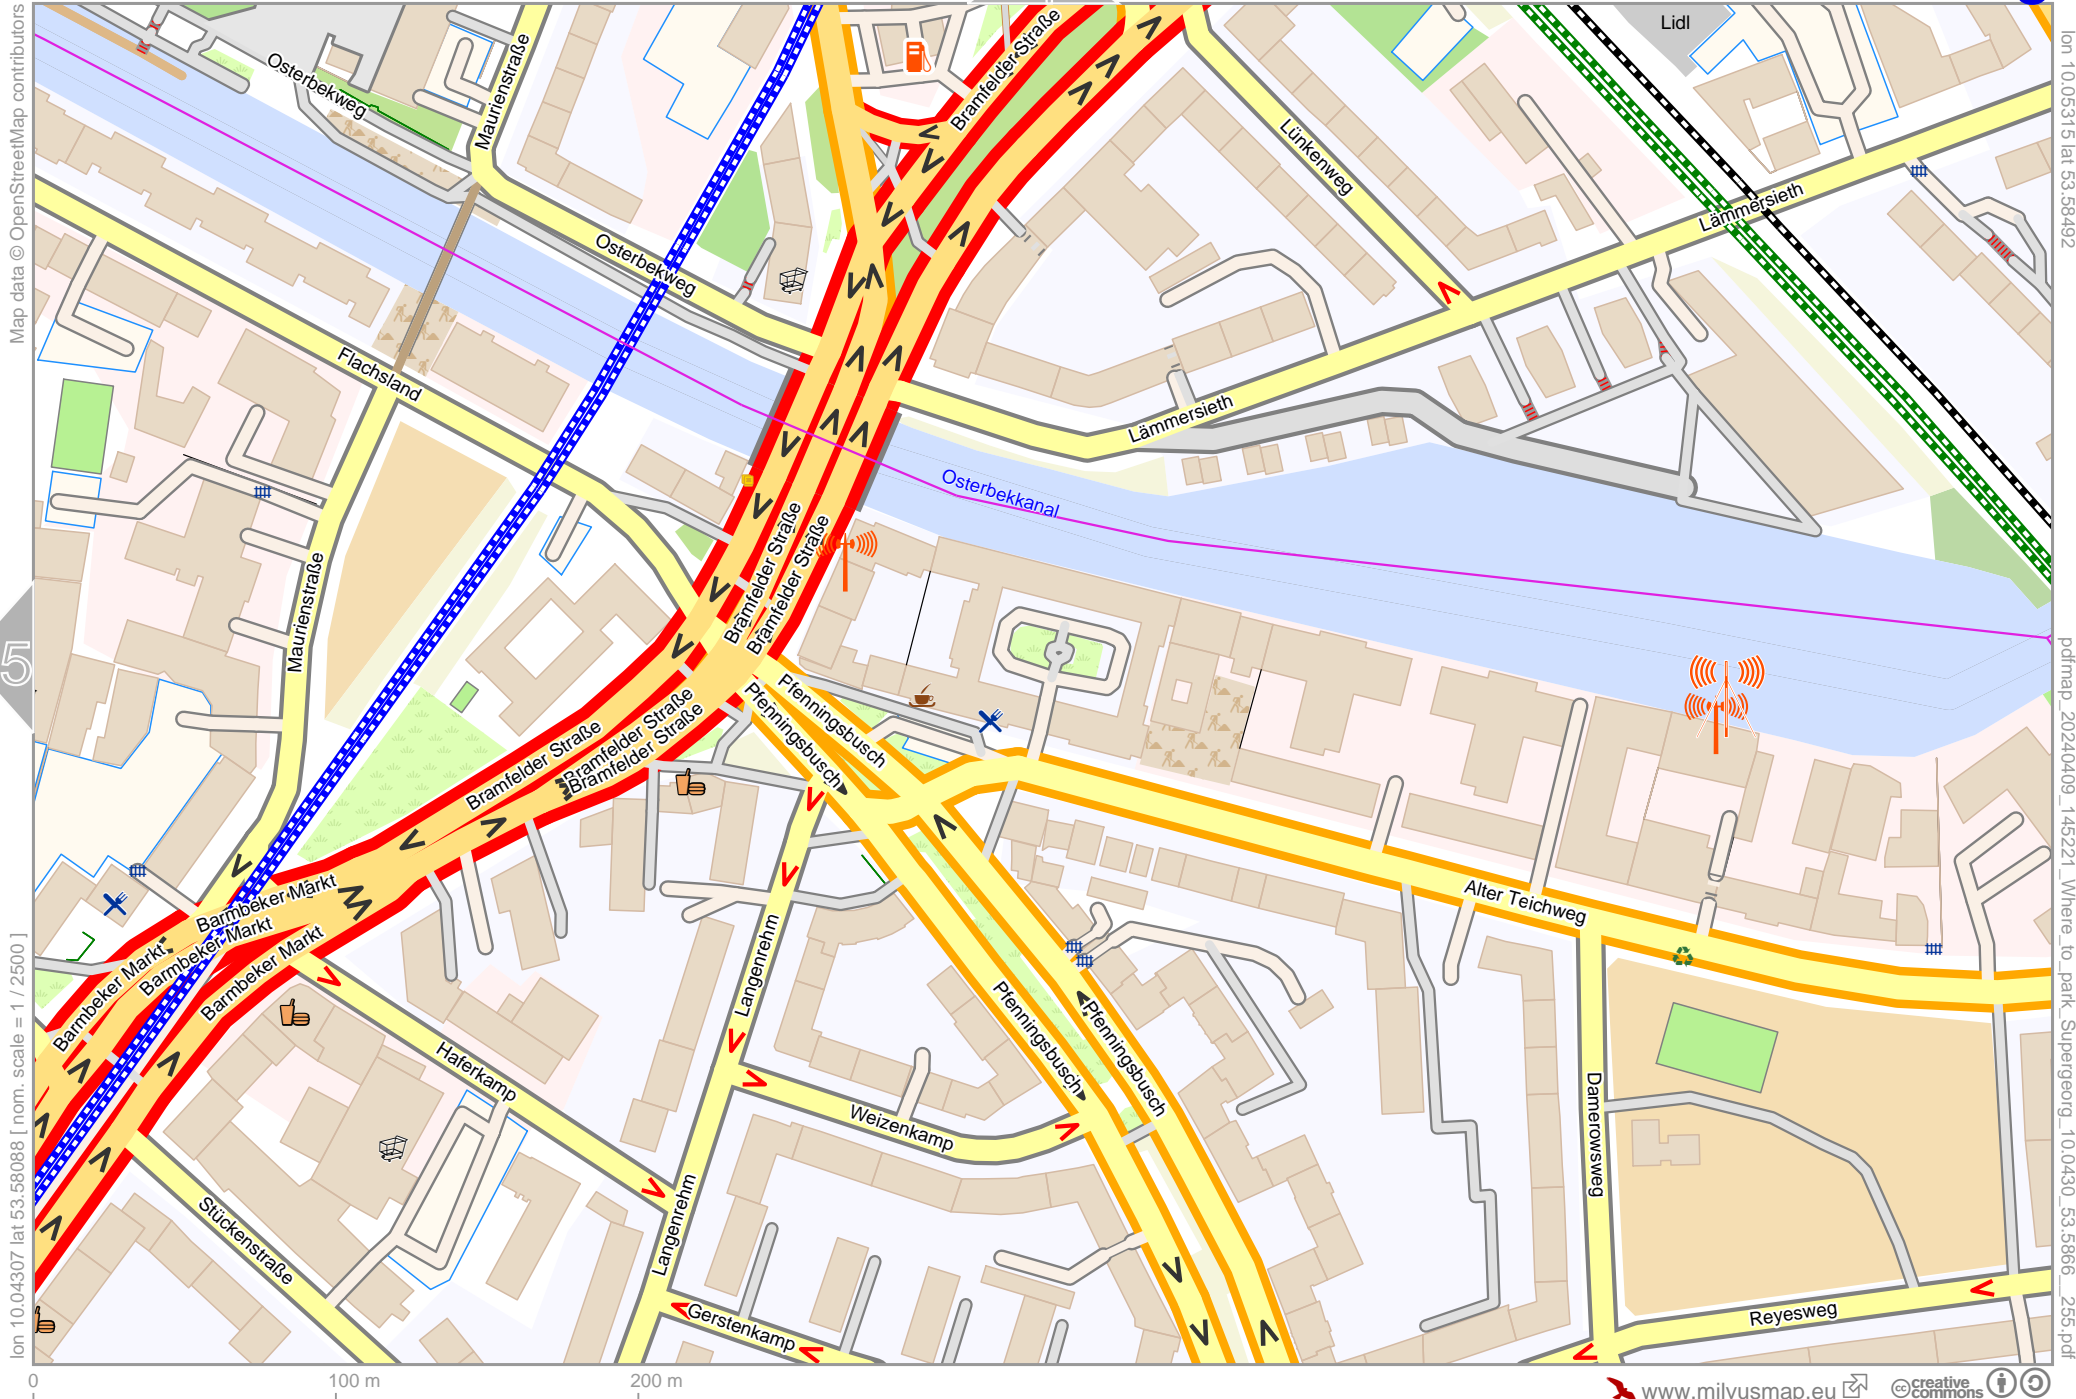

Where to park Supergeorg

Map data © OpenStreetMap contributors

lon 10.04307 lat 53.58088 [nom. scale = 1 / 2500]

lon 10.05315 lat 53.58492

pdfmap_20240409_145221_Where_to_park_Supergeorg_10.0430_53.5866_255.pdf