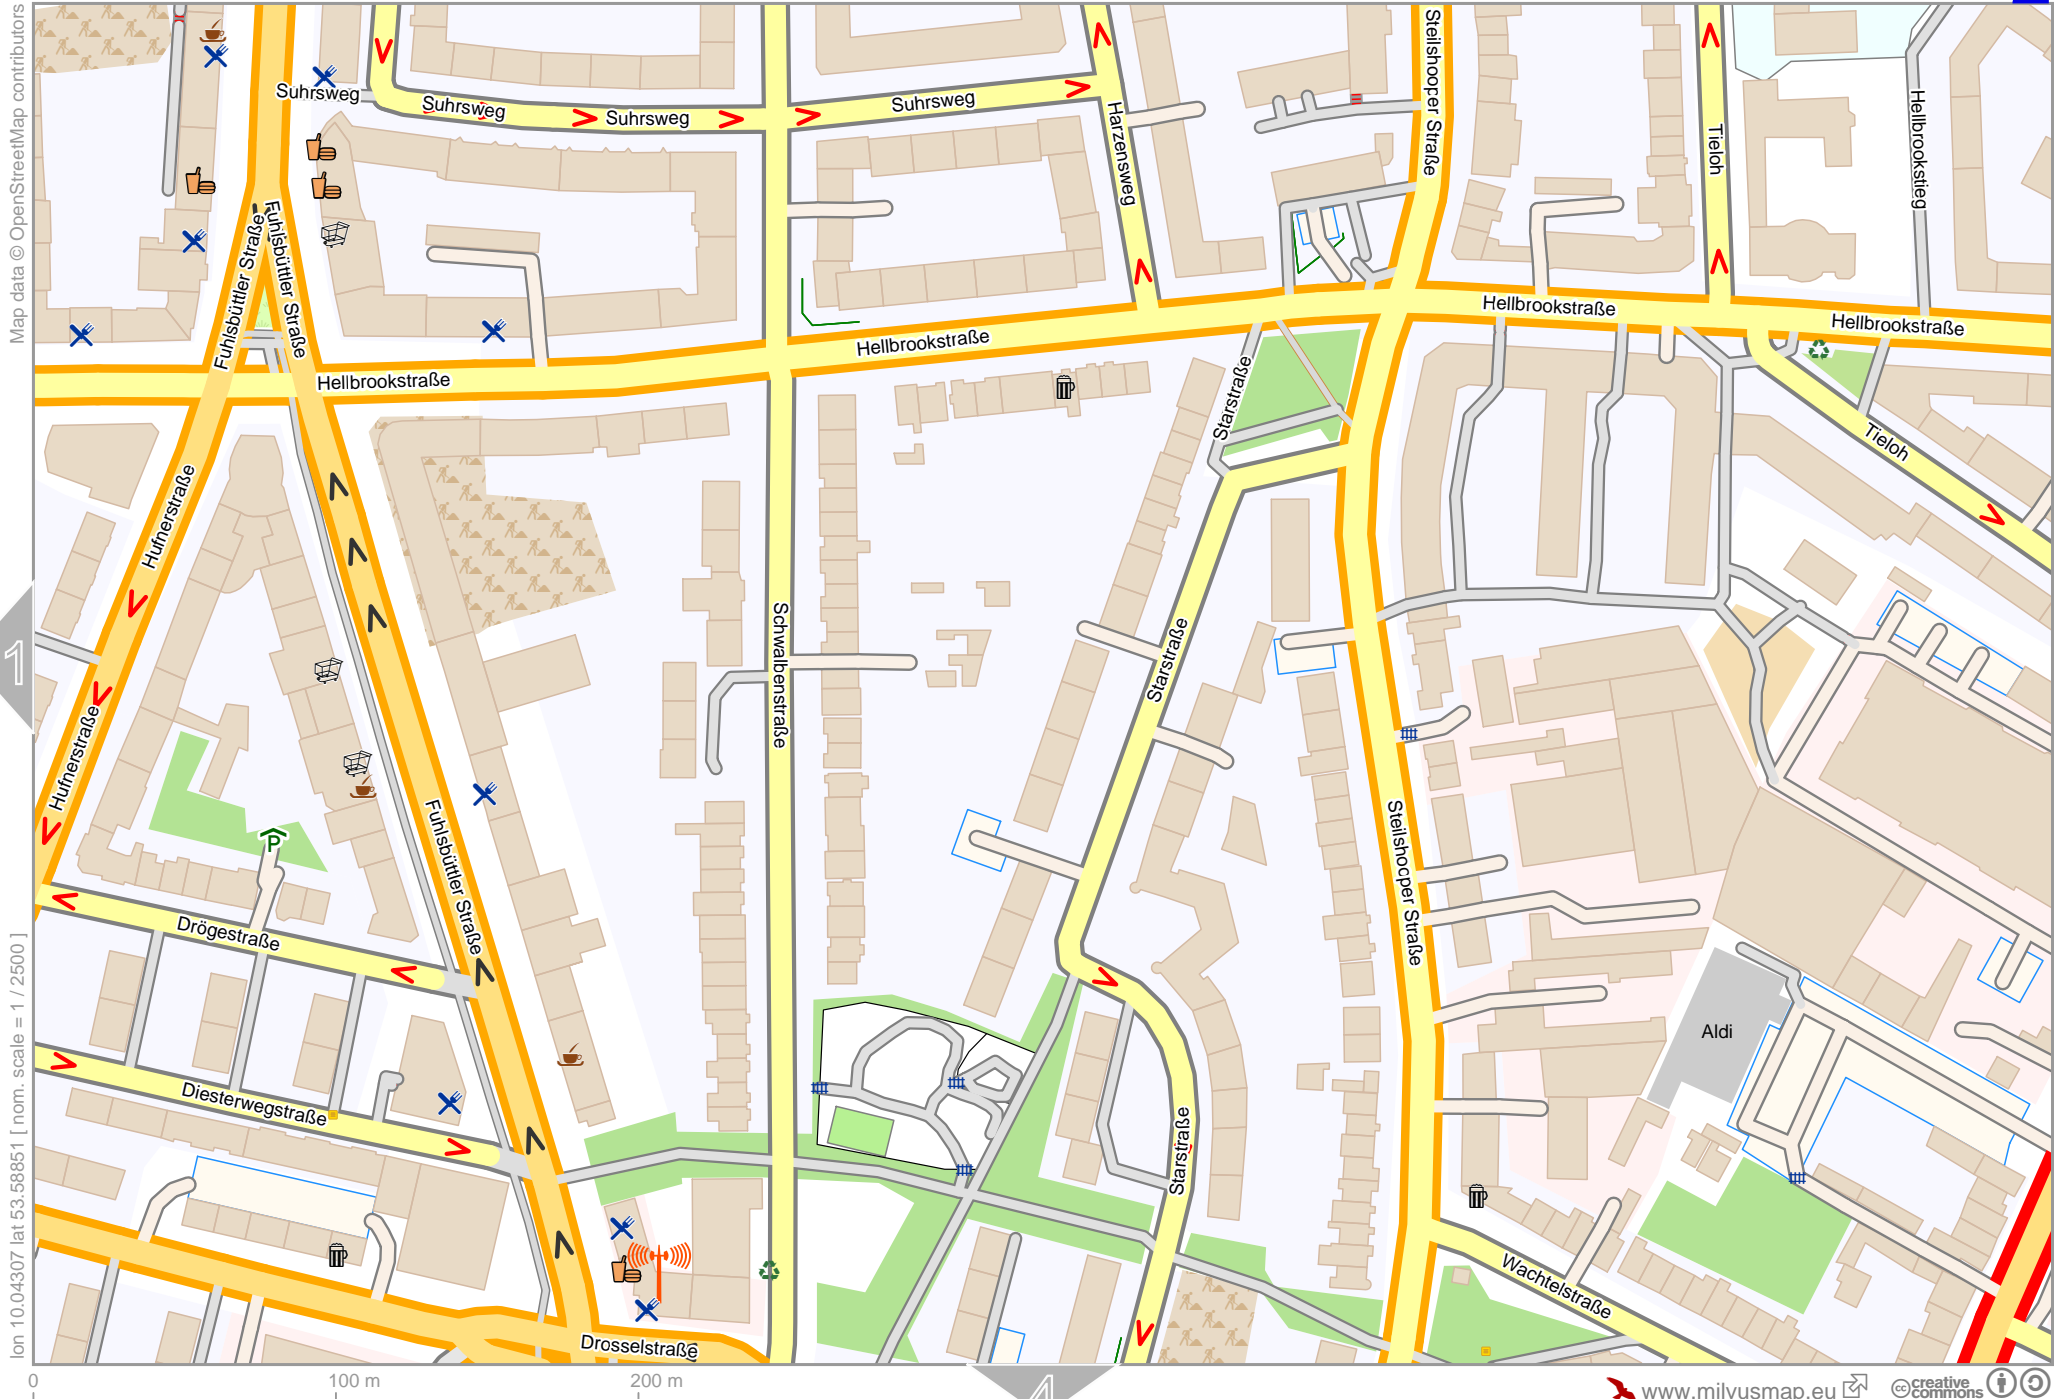

# Where to park Supergeorg

Map data © OpenStreetMap contributors

lon 10.04307 lat 53.58851 [ nom. scale = 1 / 2500 ]

lon 10.05315 lat 53.59256

pdfmap\_20240409\_145221\_Where\_to\_park\_Supergeorg\_10.0430\_53.5886\_255.pdf

# Where to park Supergeorg

Map data © OpenStreetMap contributors

lon 10.03336 lat 53.58470 [ nom. scale = 1 / 2500 ]

0 100 m 200 m

3

lon 10.04344 lat 53.58374

4

lon 10.0430 lat 53.5866 255.pdf

# Where to park Supergeorg

Map data © OpenStreetMap contributors

lon 10.04307 lat 53.58470 [ nom. scale = 1 / 2500 ]

lon 10.05315 lat 53.58674

pdfmap\_20240409\_145221\_Where\_to\_park\_Supergeorg\_10.0430\_53.5866\_255.pdf

# Where to park Supergeorg

Map data © OpenStreetMap contributors

lon 10.04307 lat 53.58088 [ nom. scale = 1 / 2500 ]

lon 10.05315 lat 53.58492

pdfmap\_20240409\_145221\_Where\_to\_park\_Supergeorg\_10.0430\_53.5866\_255.pdf