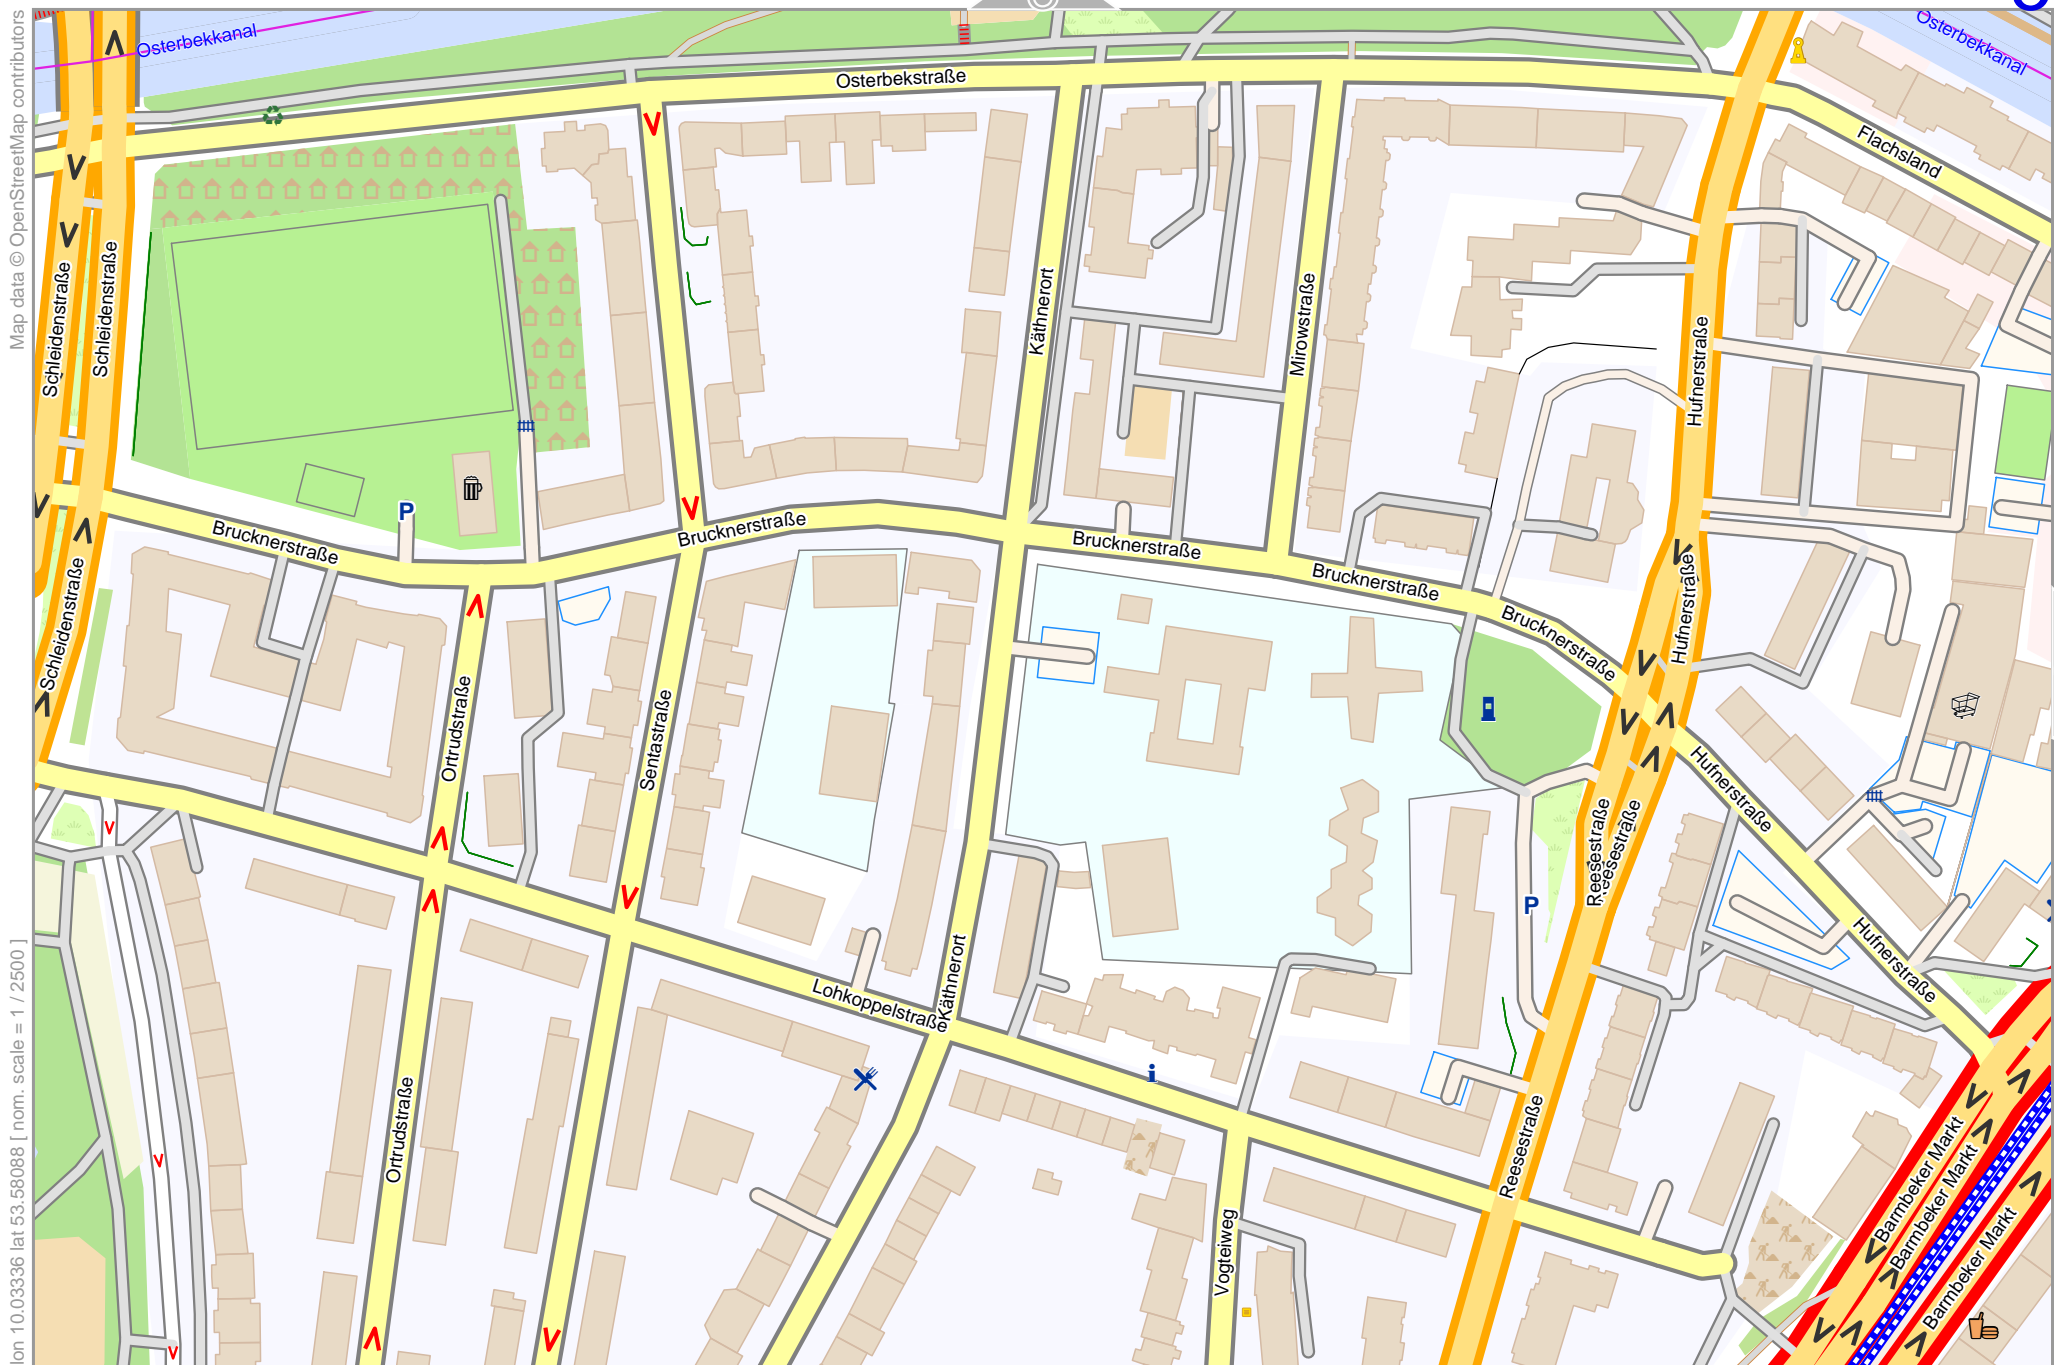

# Where to park Supergeorg

Map data © OpenStreetMap contributors

lon 10.04307 lat 53.58470 [ nom. scale = 1 / 2500 ]

lon 10.05315 lat 53.58674

pdfmap\_20240409\_145221\_Where\_to\_park\_Supergeorg\_10.0430\_53.5866\_255.pdf

# Where to park Supergeorg

Map data © OpenStreetMap contributors

lon 10.03336 lat 53.58088 [ nom. scale = 1 / 2500 ]

lon 10.04344 lat 53.58492

20240409\_145221 Where to park Supergeorg\_10.0430\_53.5866\_255.pdf