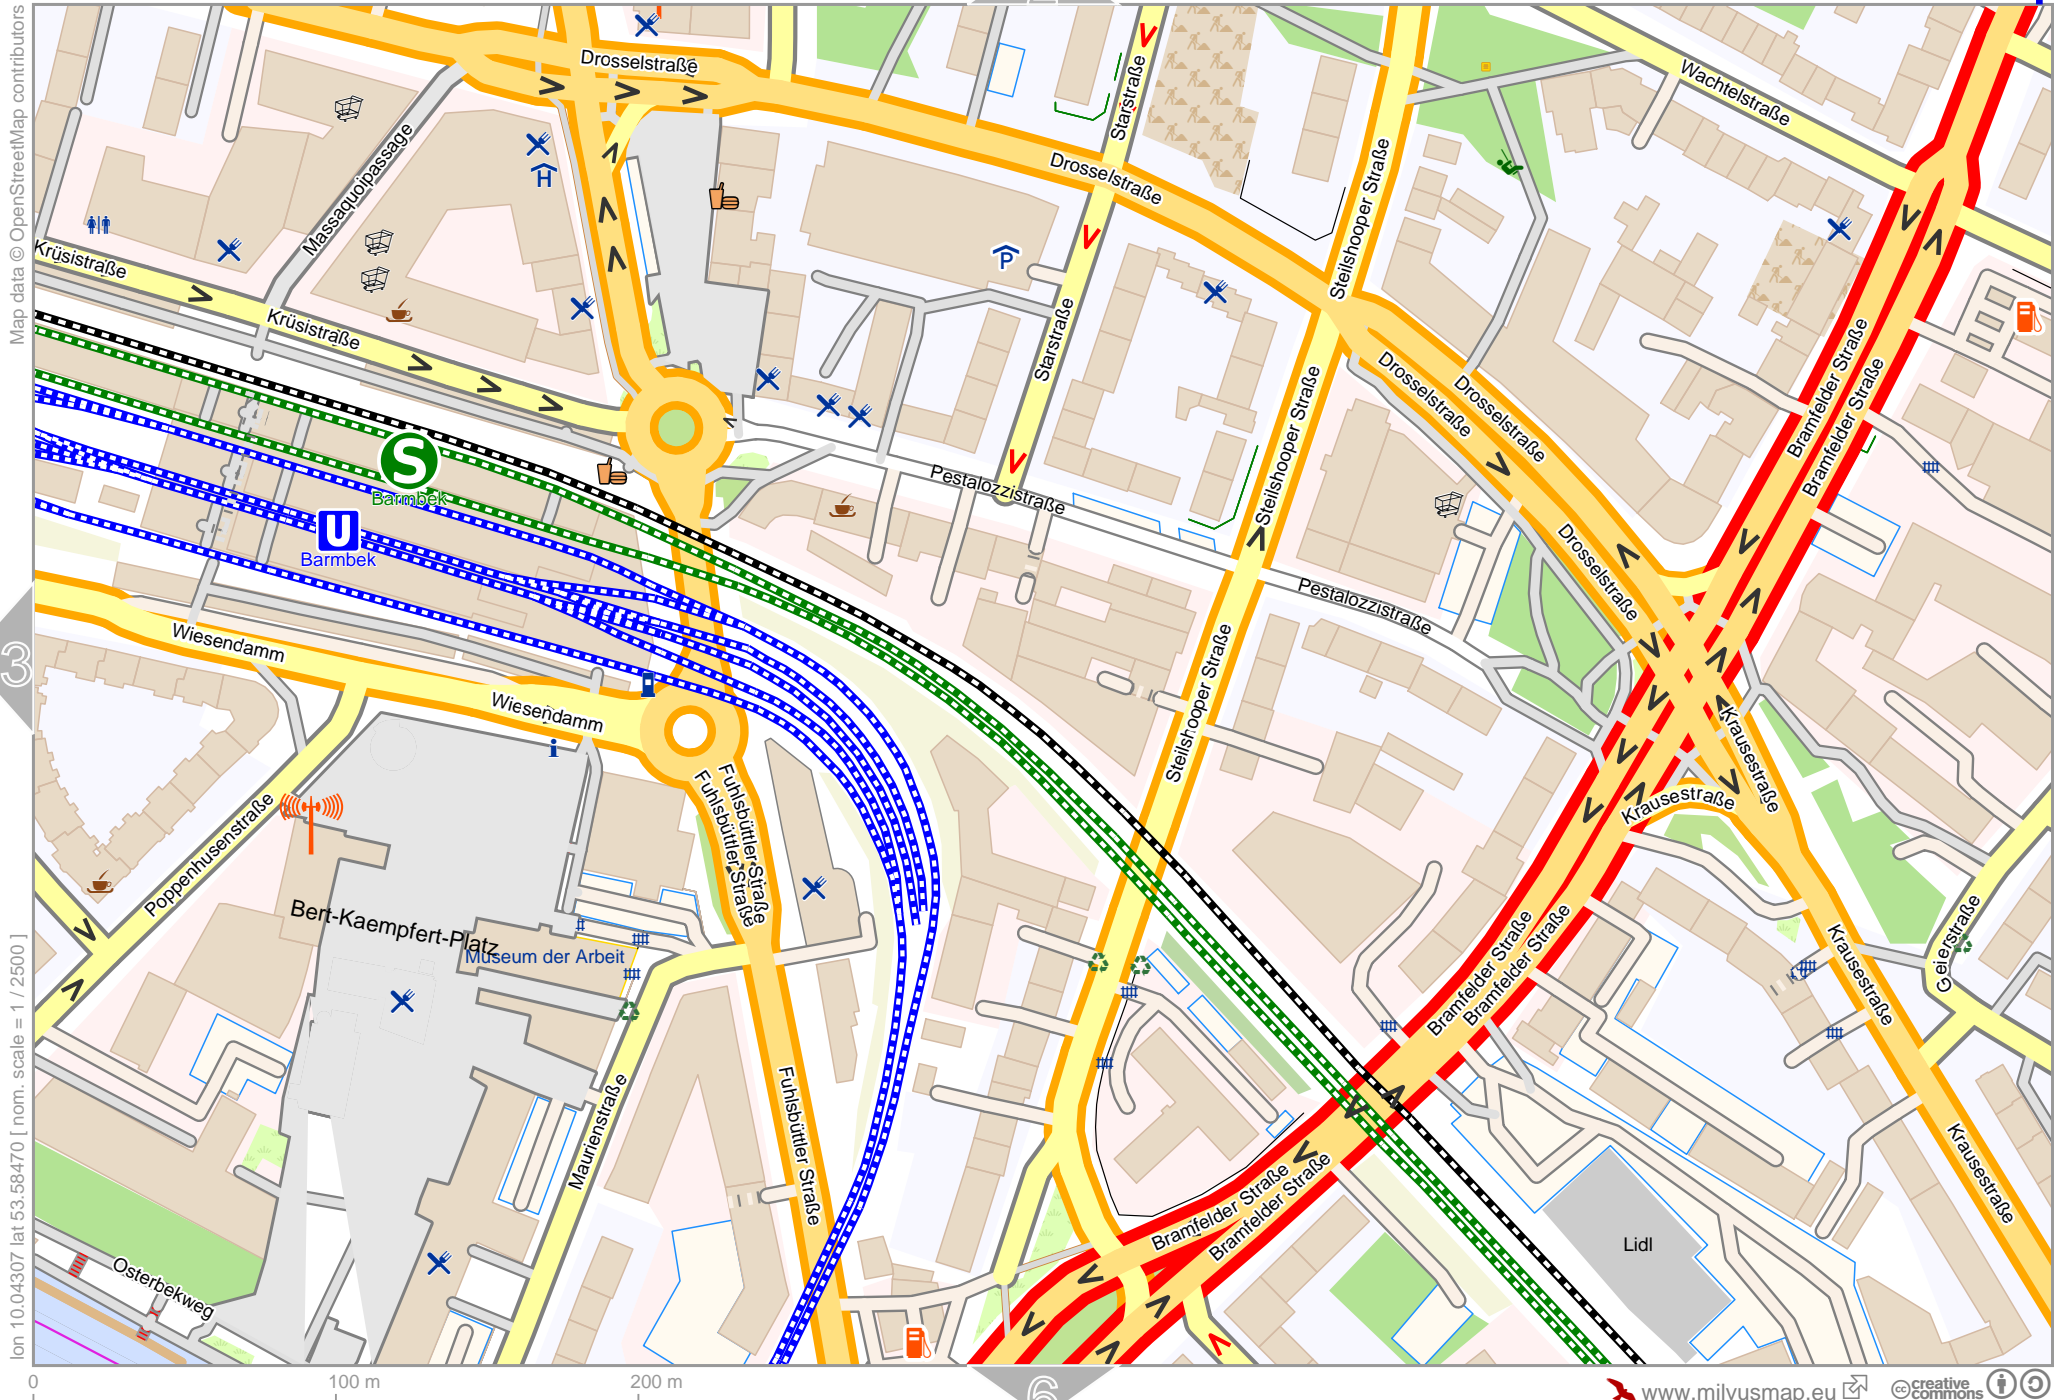

Where to park Supergeorg

Map data © OpenStreetMap contributors

lon 10.04307 lat 53.58470 [nom. scale = 1 / 2500]

lon 10.05315 lat 53.58674

pdfmap_20240409_145221_Where_to_park_Supergeorg_10.0430_53.5866_255.pdf