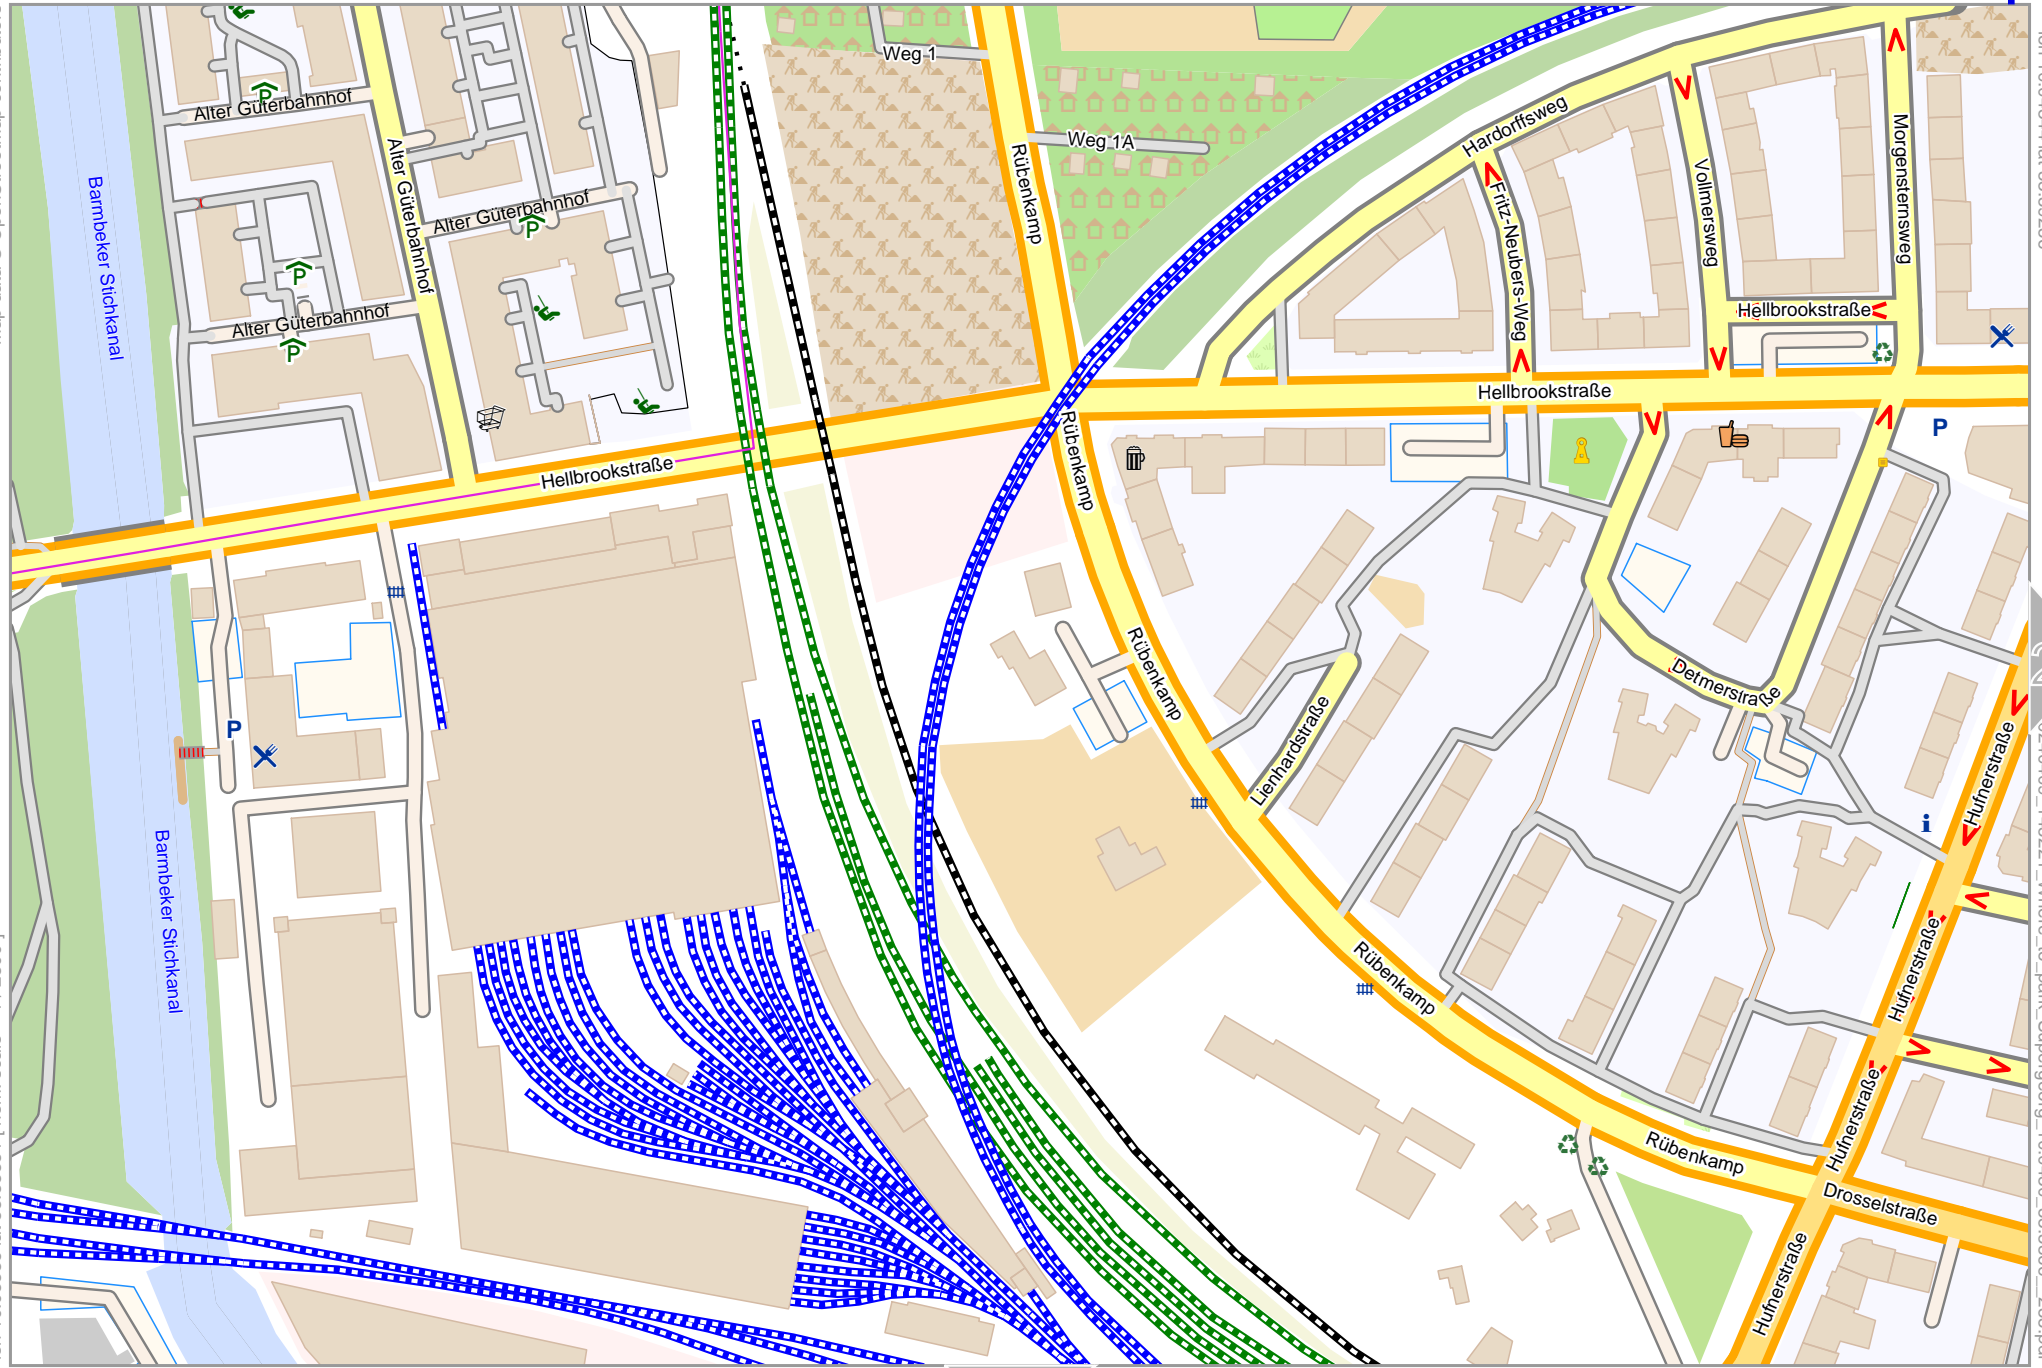

# Where to park Supergeorg

Map data © OpenStreetMap contributors

lon 10.03336 lat 53.58851 [ nom. scale = 1 / 2500 ]

0 100 m 200 m

lon 10.04344 lat 53.59256

20240409\_145221 Where to park Supergeorg\_10.0430\_53.5886\_255.pdf

# Where to park Supergeorg

Map data © OpenStreetMap contributors

lon 10.04307 lat 53.58851 [ nom. scale = 1 / 2500 ]

lon 10.05315 lat 53.59256

pdfmap\_20240409\_145221\_Where\_to\_park\_Supergeorg\_10.0430\_53.5886\_255.pdf

# Where to park Supergeorg

Map data © OpenStreetMap contributors

lon 10.03336 lat 53.58470 [ nom. scale = 1 / 2500 ]

0 100 m 200 m

3

lon 10.04344 lat 53.58374

4

lon 10.0430 lat 53.5866 255.pdf

# Where to park Supergeorg

Map data © OpenStreetMap contributors

lon 10.04307 lat 53.58088 [ nom. scale = 1 / 2500 ]

lon 10.05315 lat 53.58492

pdfmap\_20240409\_145221\_Where\_to\_park\_Supergeorg\_10.0430\_53.5866\_255.pdf