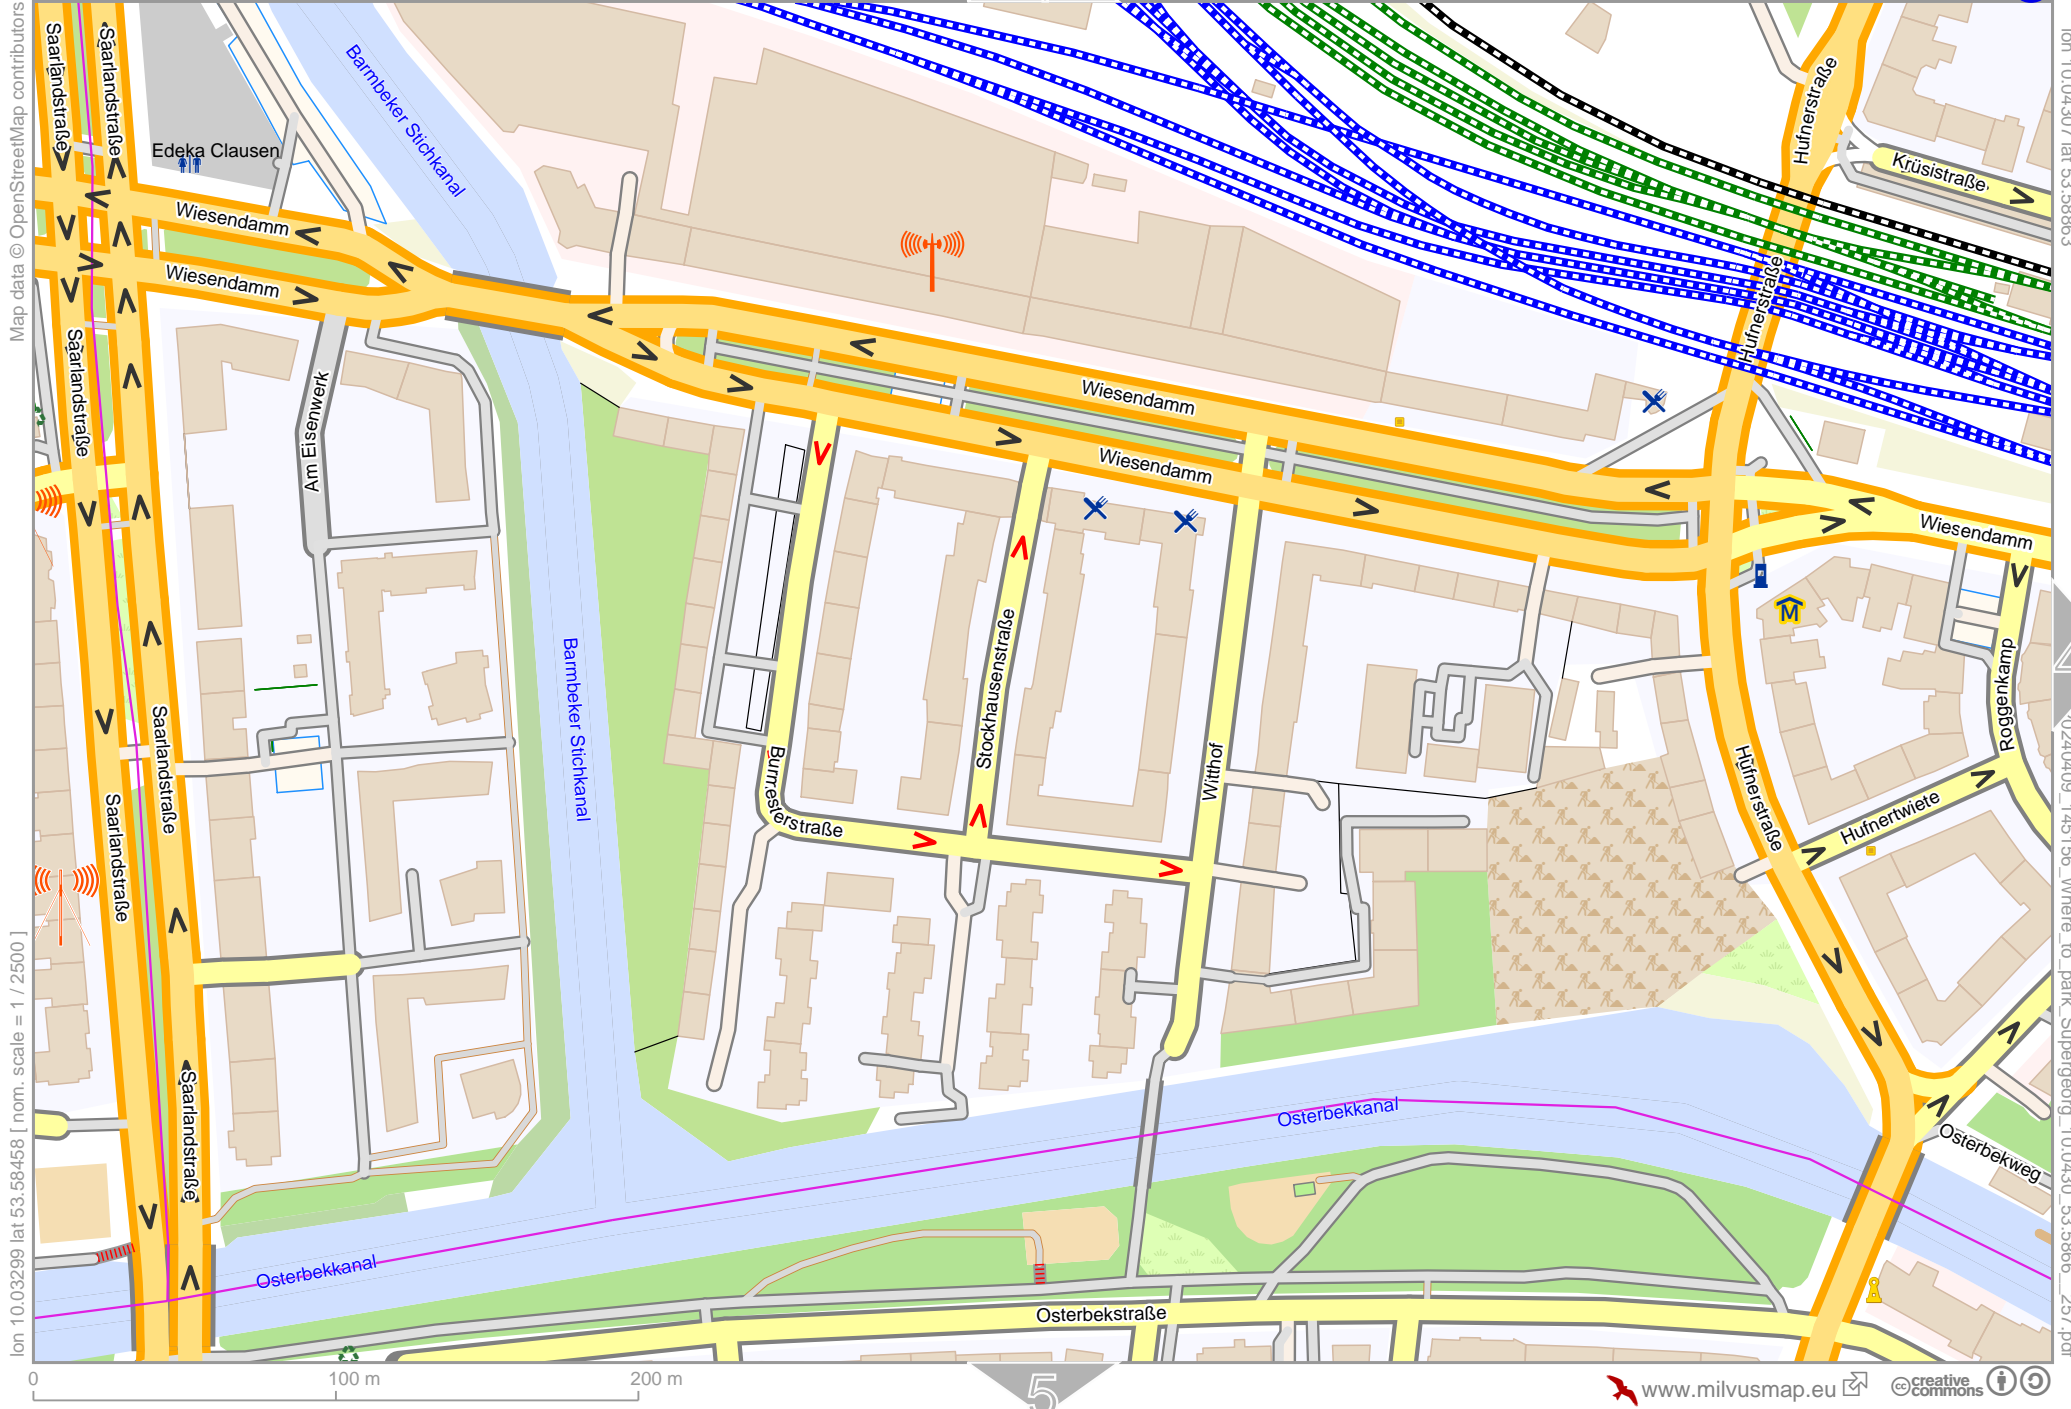

Map data © OpenStreetMap contributors

lon 10.04307 lat 53.58863 [nom. scale = 1 / 2500]

lon 10.05315 lat 53.59267

pdfmap_20240409_145156_Where_to_park_Supergeorg_10.0430_53.5866_257.pdf

Where to park Supergeorg

Map data © OpenStreetMap contributors

lon 10.03299 lat 53.58458 [nom. scale = 1 / 2500]

lon 10.04307 lat 53.58863

20240409 145156 Where to park Supergeorg_10.0430_53.5886_257.pdf

Where to park Supergeorg

Map data © OpenStreetMap contributors

Map data © OpenStreetMap contributors

lon 10.04307 lat 53.58458

20240409 145156 Where to park Supergeorg_10.0430_53.5866_257.pdf

Where to park Supergeorg

Map data © OpenStreetMap contributors

lon 10.04307 lat 53.58054 [nom. scale = 1 / 2500]

lon 10.05315 lat 53.58458

pdfmap, 2024/04/09 14:51:56, Where to park Supergeorg_10.0430_53.5866_257.pdf