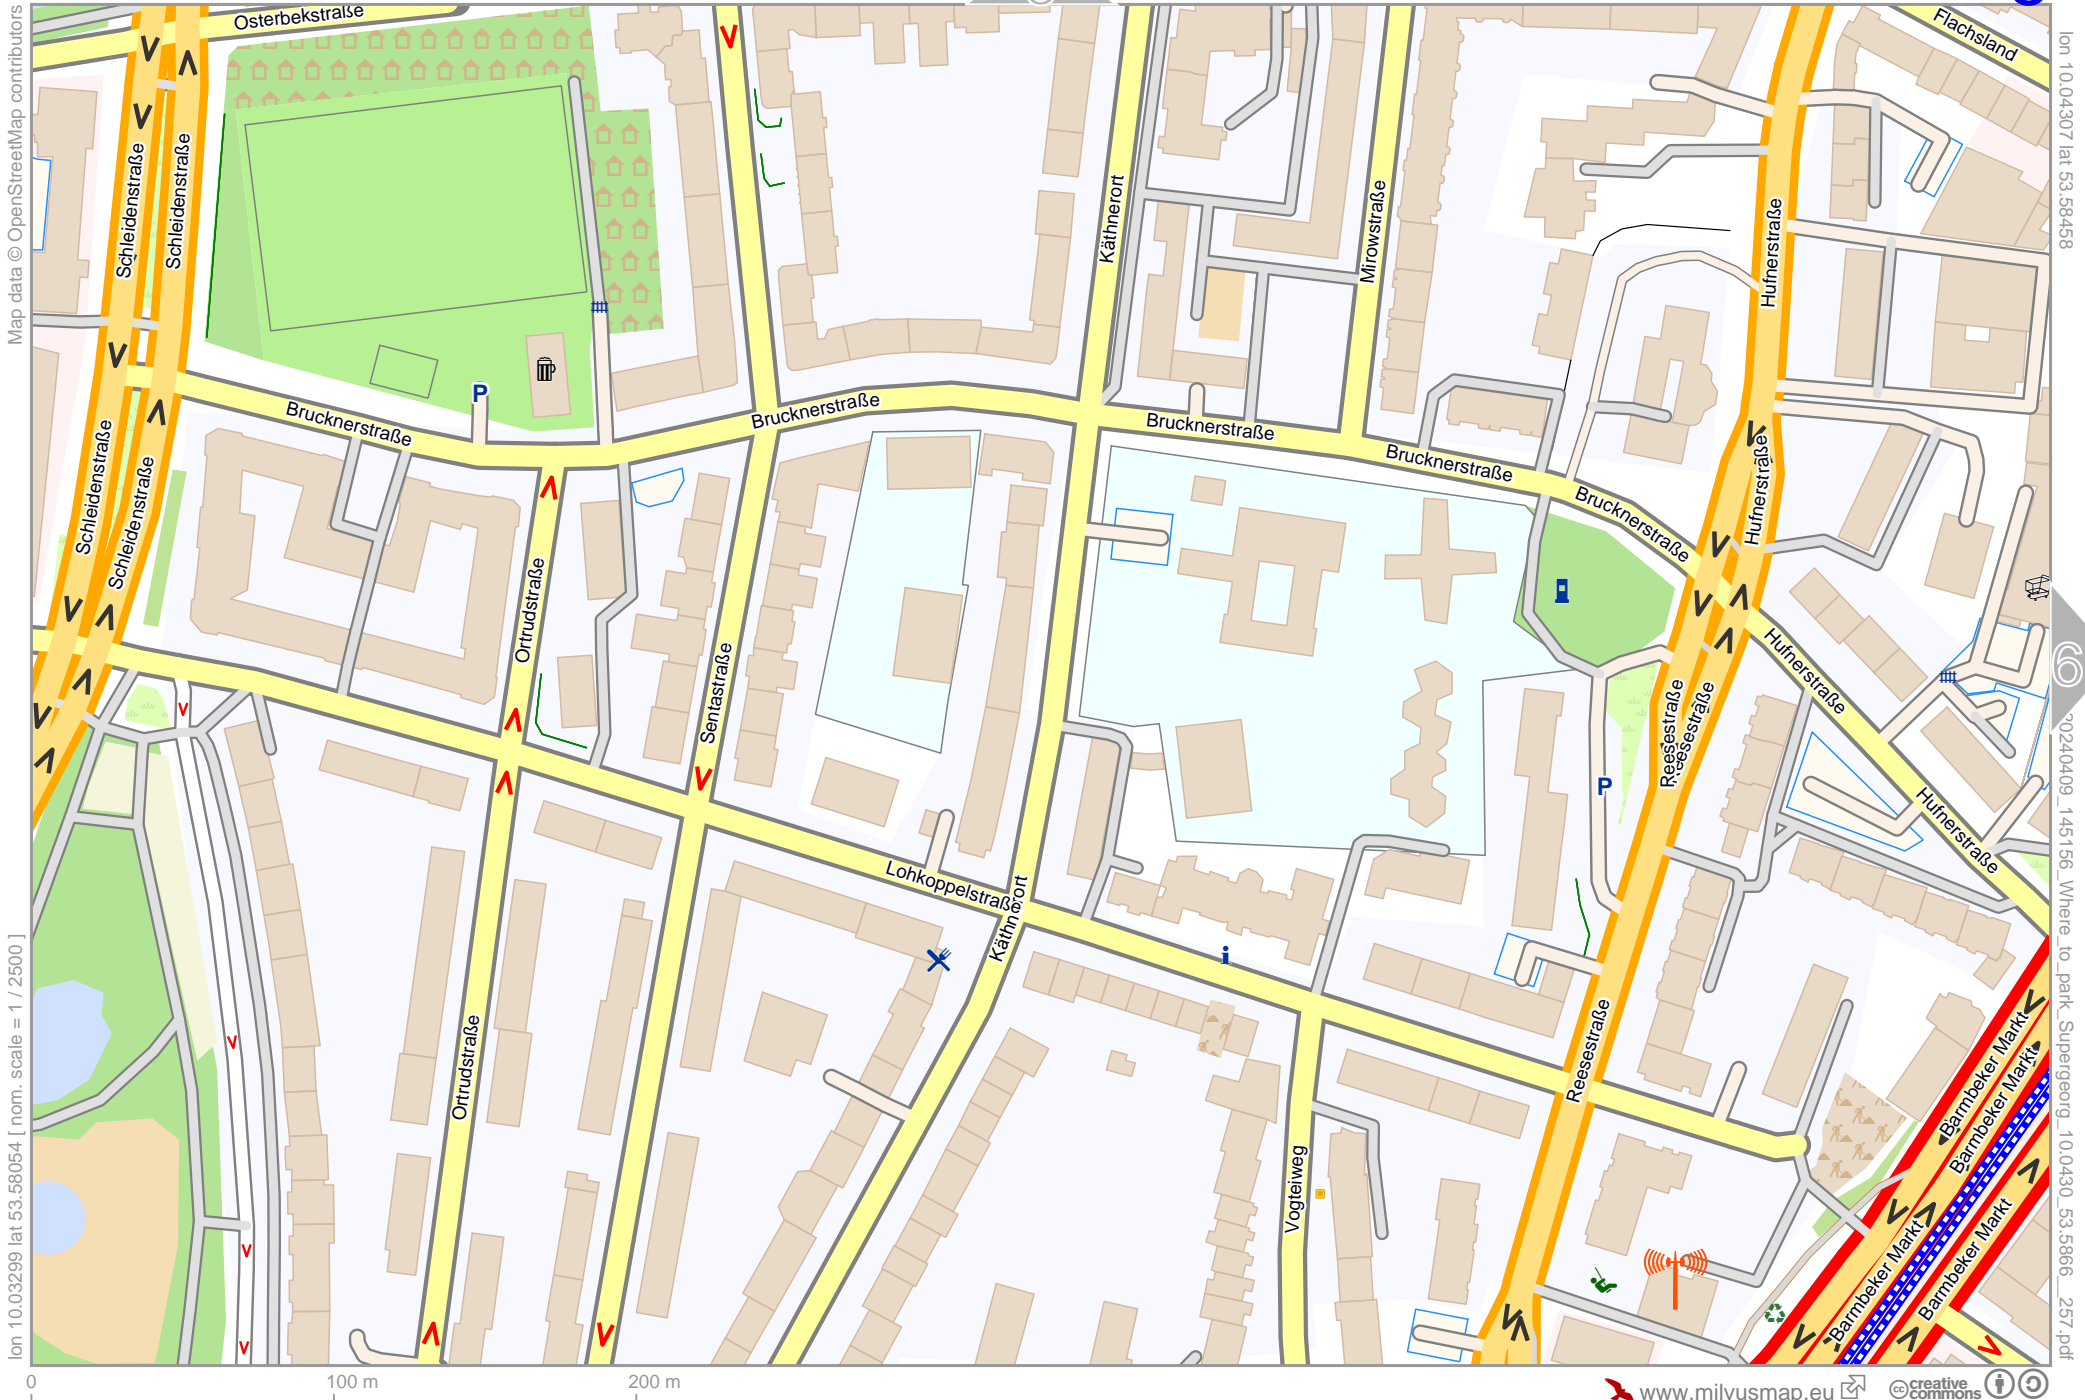

lon 10.04307 lat 53.58458 [nom. scale = 1 / 2500]

lon 10.05315 lat 53.58863

pdfmap_20240409_145156_Where_to_park_Supergeorg_10.0430_53.5866_257.pdf

0 100 m 200 m

Where to park Supergeorg

lon 10.03299 lat 53.58054 [nom. scale = 1 / 2500]

Map data © OpenStreetMap contributors

lon 10.04307 lat 53.58458

20240409 145156 Where to park Supergeorg_10.0430_53.5866_257.pdf

Where to park Supergeorg

Map data © OpenStreetMap contributors

lon 10.04307 lat 53.58054 [nom. scale = 1 / 2500]