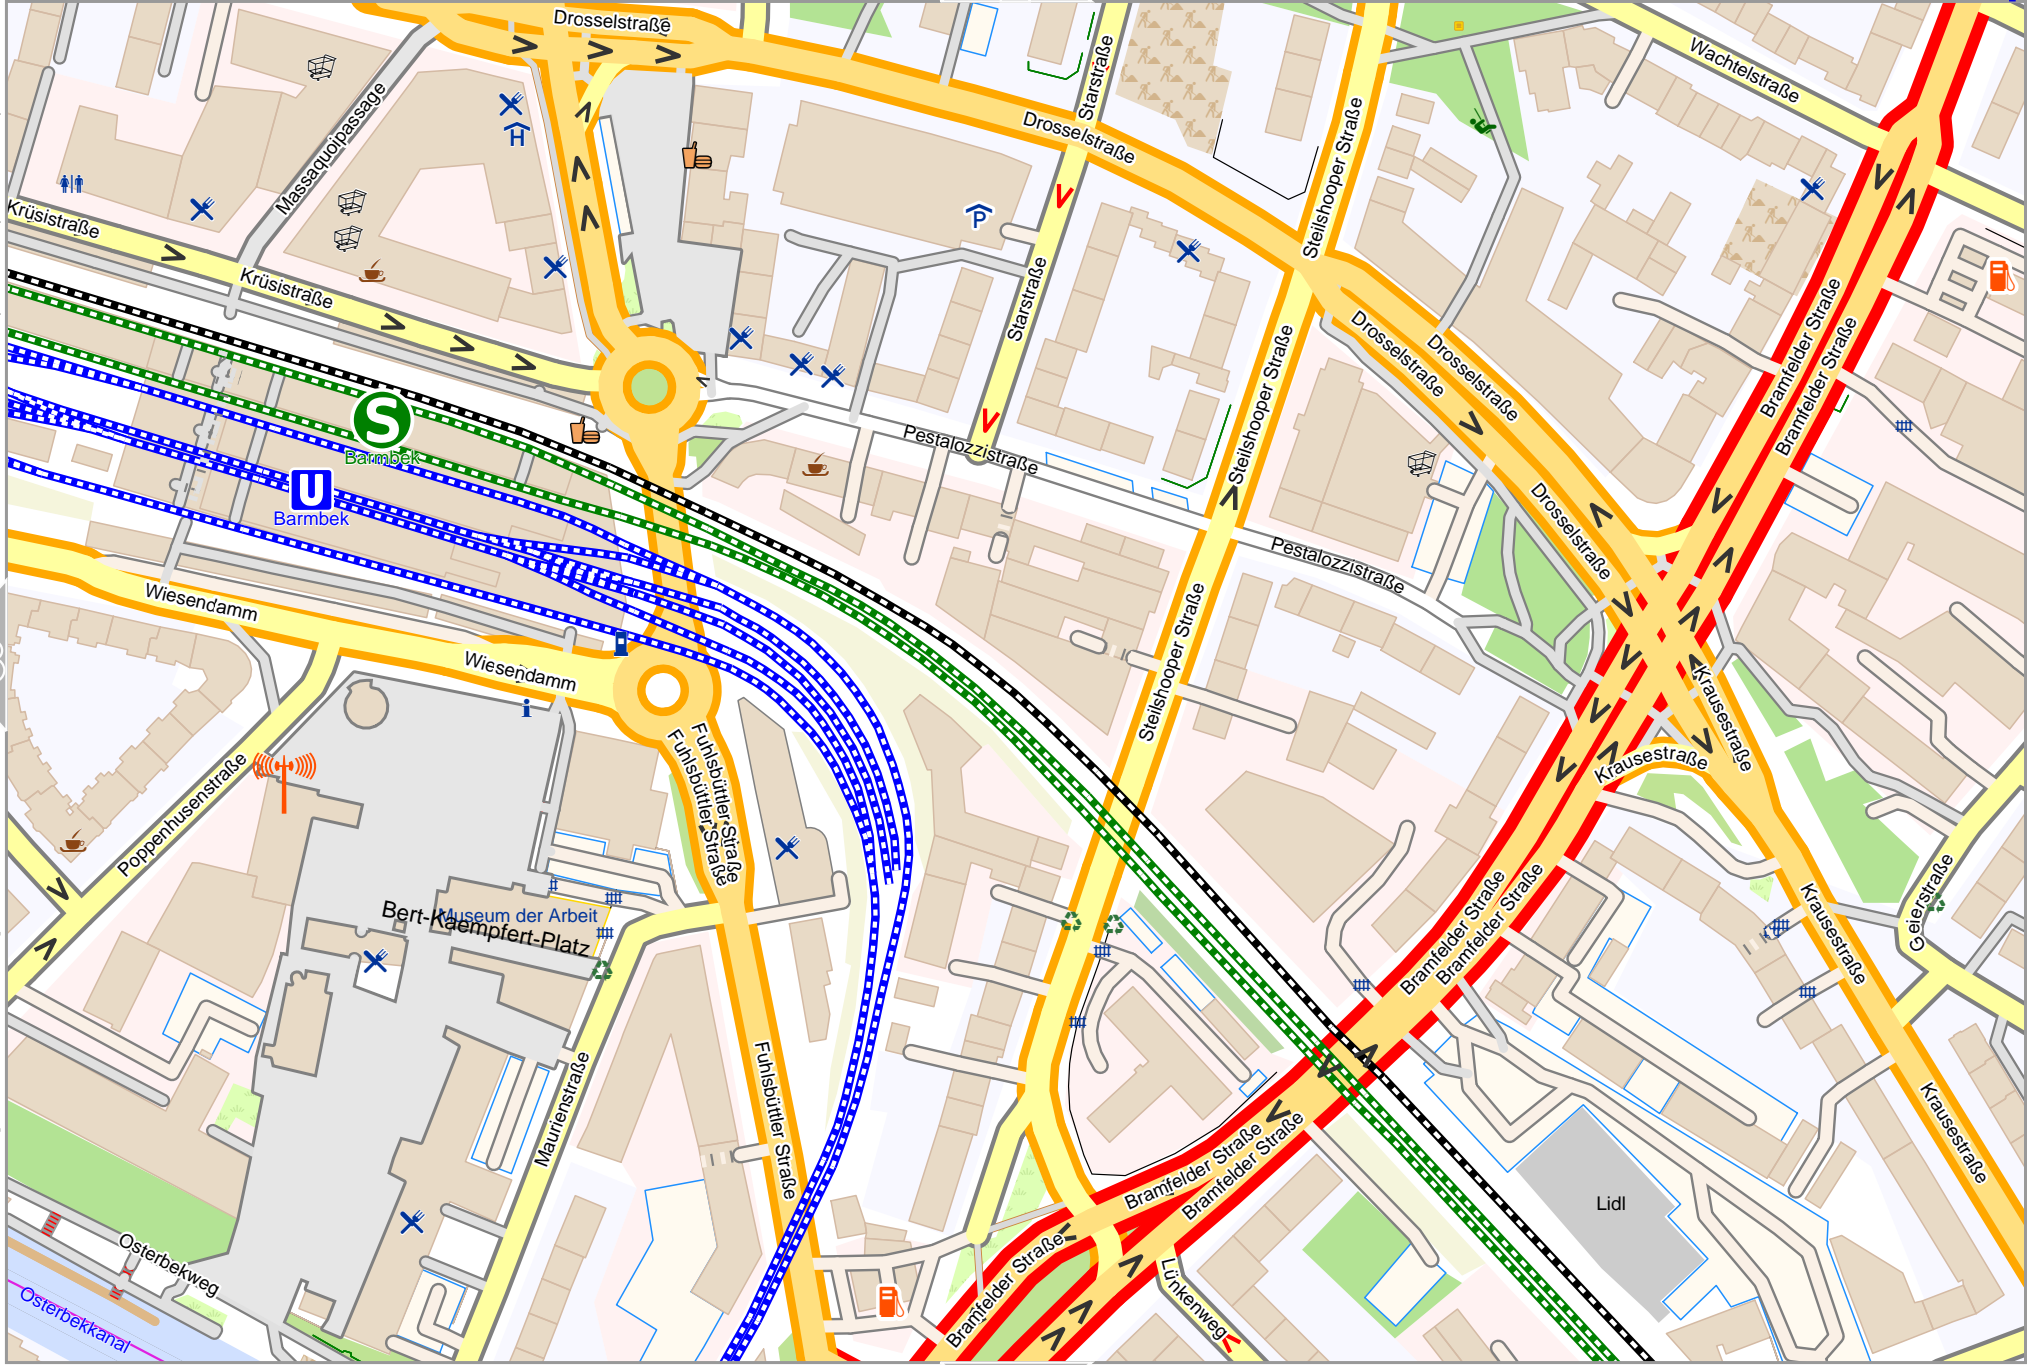

Map data © OpenStreetMap contributors

lon 10.03299 lat 53.58458 [nom. scale = 1 / 2500]

lon 10.04307 lat 53.58863

20240409 145156 Where to park Supergeorg_10.0430_53.5886_257.pdf

Where to park Supergeorg

Map data © OpenStreetMap contributors

lon 10.04307 lat 53.58458 [nom. scale = 1 / 2500]

lon 10.05315 lat 53.58863

pdfmap_20240409_145156_Where_to_park_Supergeorg_10.0430_53.5866_257.pdf

0 100 m 200 m

Where to park Supergeorg

lon 10.03299 lat 53.58054 [nom. scale = 1 / 2500]

Map data © OpenStreetMap contributors

lon 10.04307 lat 53.58458

20240409 145156 Where to park Supergeorg_10.0430_53.5866_257.pdf

Where to park Supergeorg

Map data © OpenStreetMap contributors

lon 10.04307 lat 53.58054 [nom. scale = 1 / 2500]

lon 10.05315 lat 53.58458

pdfmap, 2024/04/09 14:51:56, Where to park Supergeorg_10.0430_53.5866_257.pdf