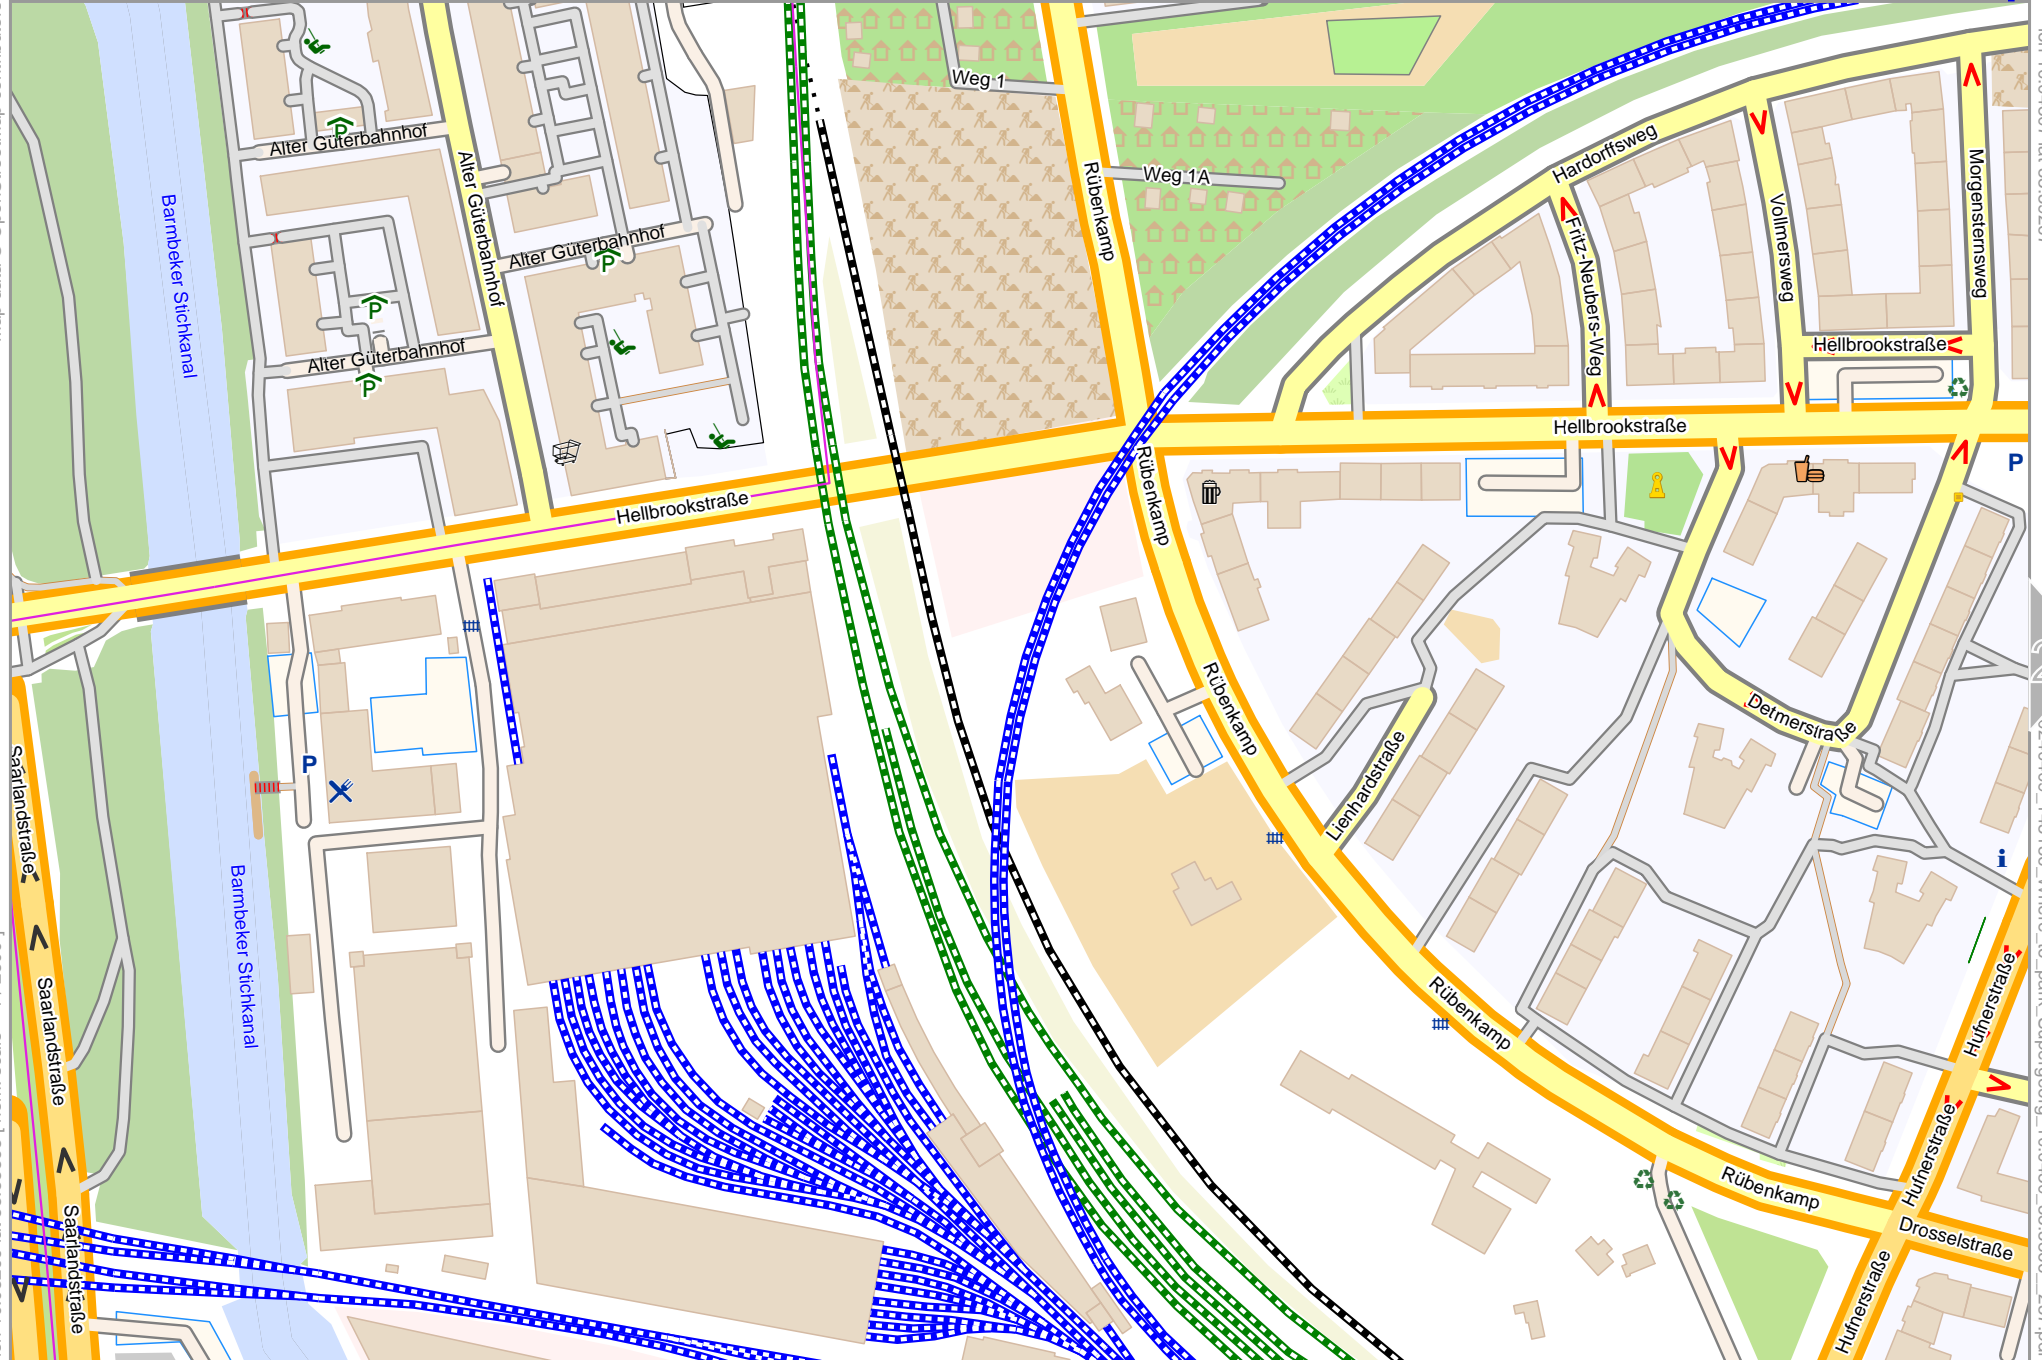

Where to park Supergeorg

Map data © OpenStreetMap contributors

lon 10.03299 lat 53.58863 [nom. scale = 1 / 2500]

lon 10.04307 lat 53.59267

20240409 145156 Where to park Supergeorg_10.0430_53.5866_257.pdf