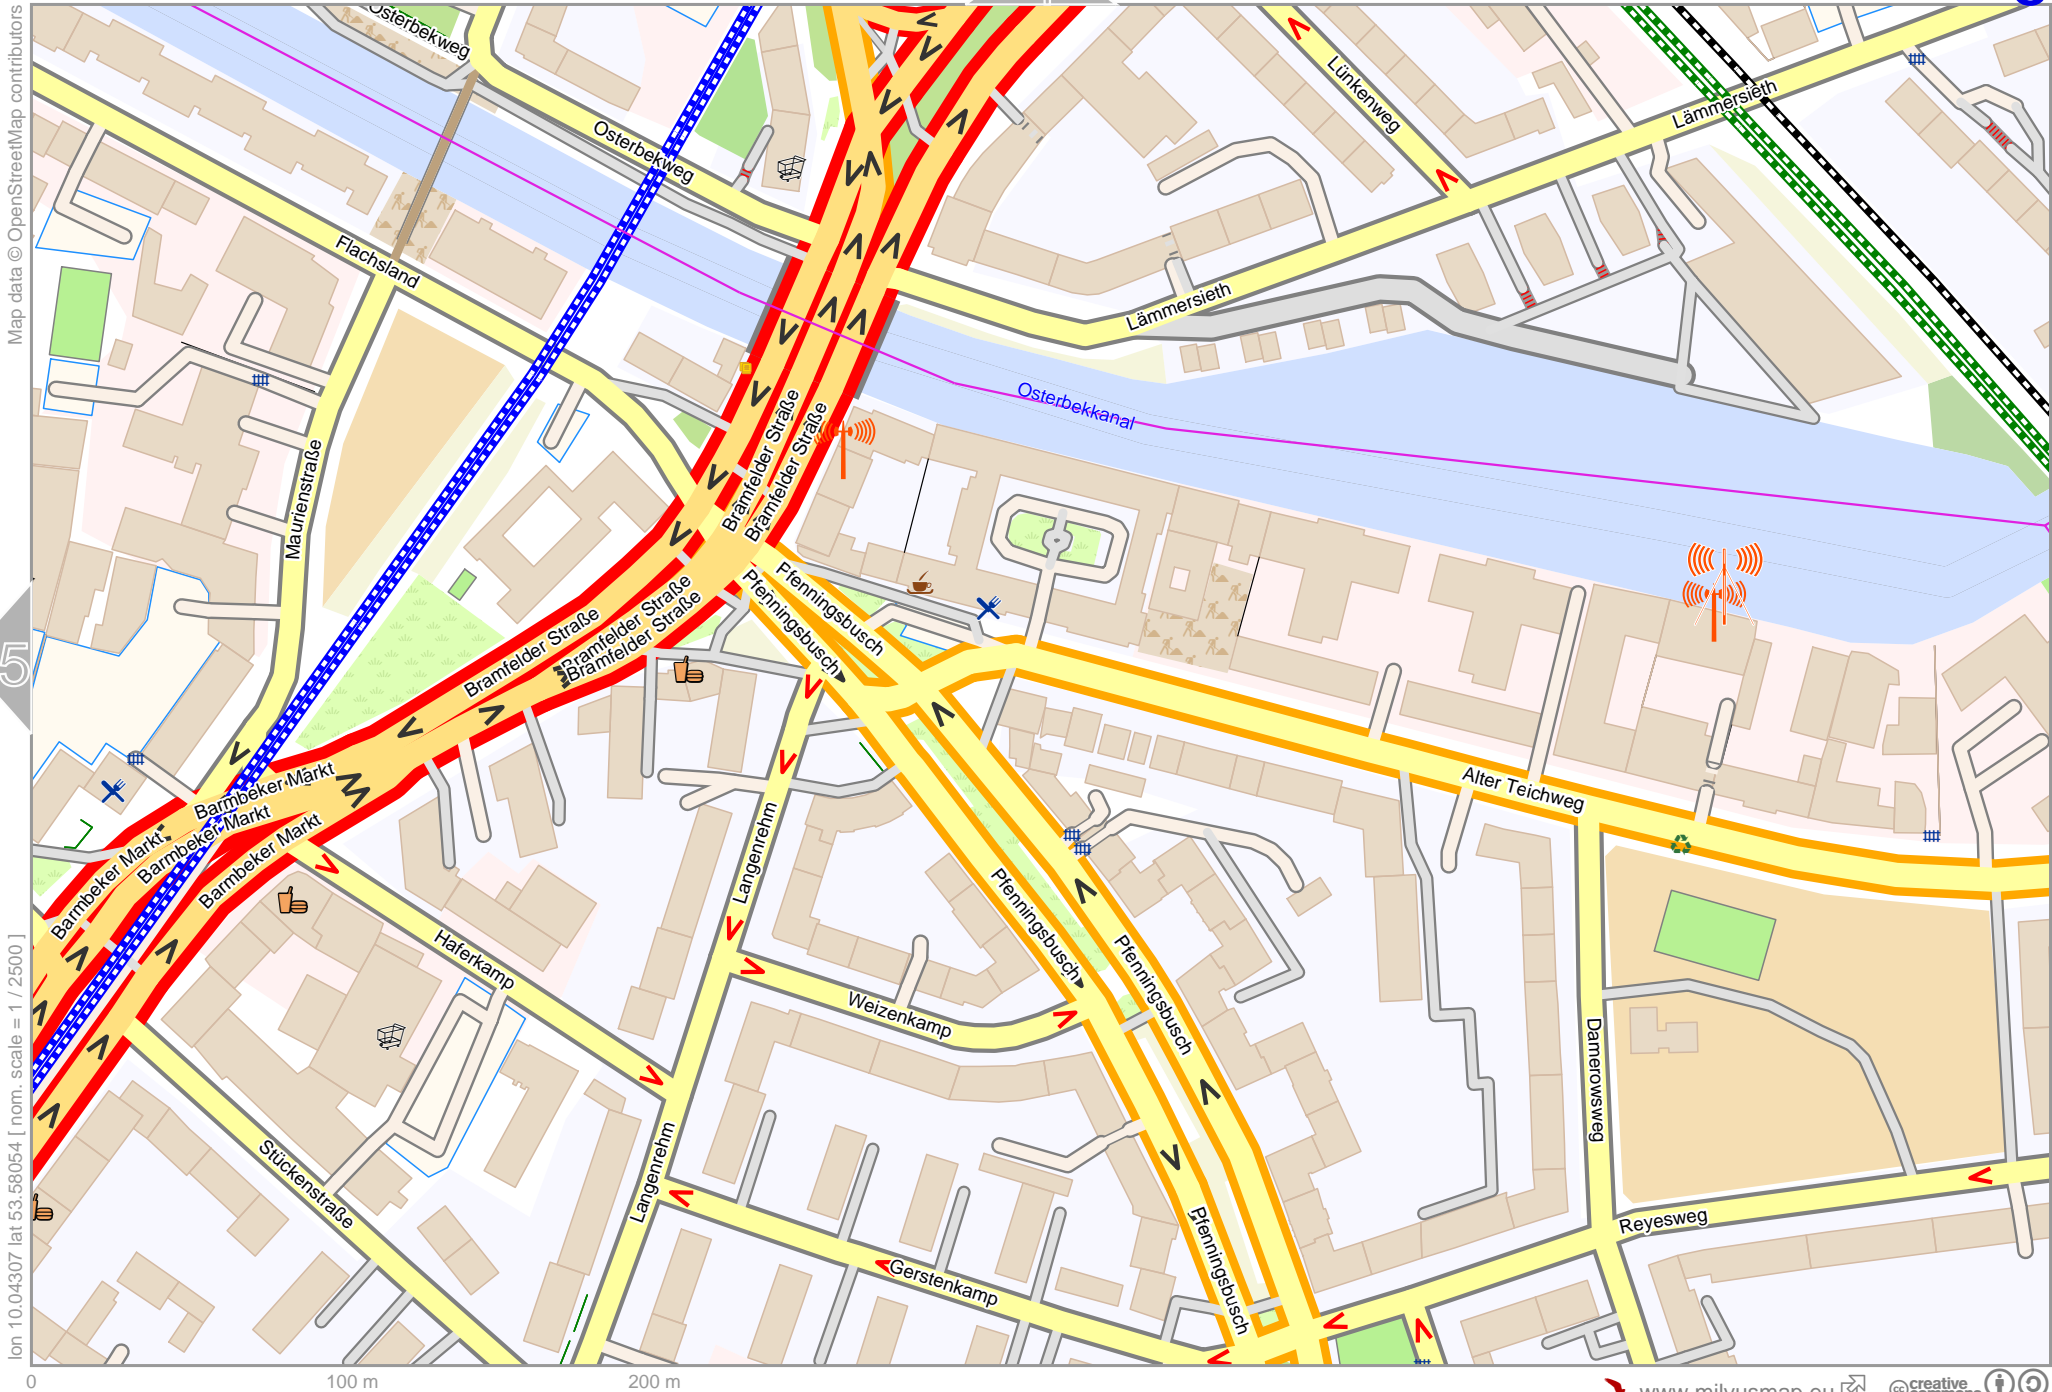

lon 10.04307 lat 53.58458 [nom. scale = 1 / 2500]

lon 10.05315 lat 53.58863

pdfmap_20240409_145156_Where_to_park_Supergeorg_10.0430_53.5866_257.pdf

0 100 m 200 m

Where to park Supergeorg

lon 10.03299 lat 53.58054 [nom. scale = 1 / 2500]

Map data © OpenStreetMap contributors

lon 10.04307 lat 53.58458

20240409 145156 Where to park Supergeorg_10.0430_53.5866_257.pdf

Where to park Supergeorg

Map data © OpenStreetMap contributors

lon 10.04307 lat 53.58054 [nom. scale = 1 / 2500]