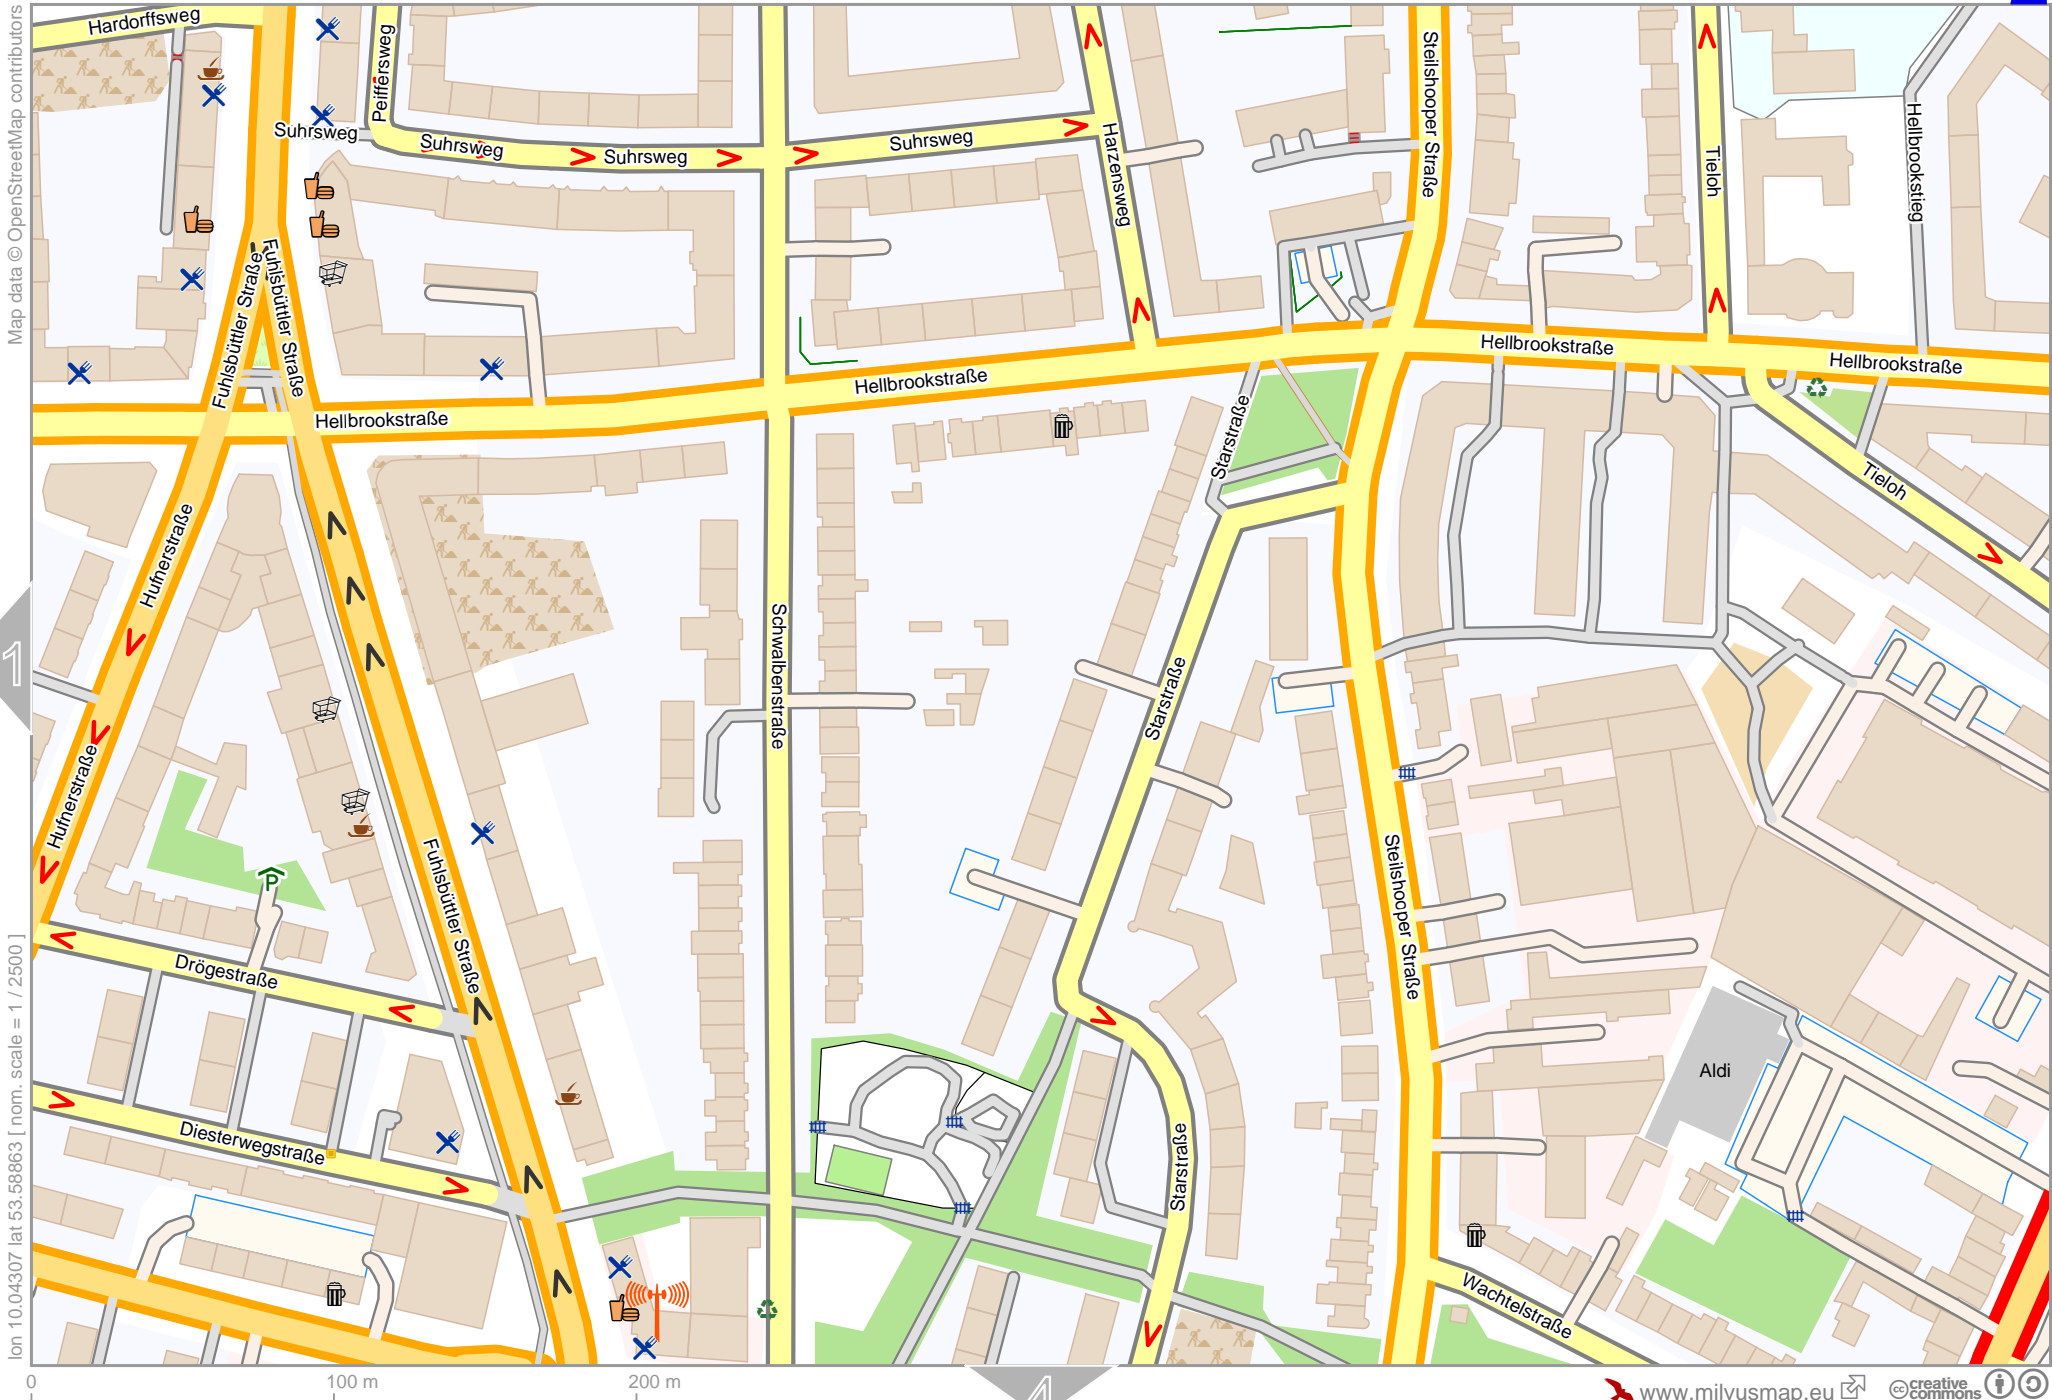

Where to park Supergeorg

Map data © OpenStreetMap contributors

lon 10.03299 lat 53.58863 [nom. scale = 1 / 2500]

lon 10.04307 lat 53.59267

20240409 145156 Where to park Supergeorg_10.0430_53.5866_257.pdf

Where to park Supergeorg

Map data © OpenStreetMap contributors

lon 10.04307 lat 53.58863 [nom. scale = 1 / 2500]

lon 10.05315 lat 53.59267

pdfmap_20240409_145156_Where_to_park_Supergeorg_10.0430_53.5866_257.pdf

Where to park Supergeorg

Map data © OpenStreetMap contributors

lon 10.04307 lat 53.58458

20240409 145156 Where to park Supergeorg_10.0430_53.5866_257.pdf

Where to park Supergeorg

Map data © OpenStreetMap contributors

lon 10.04307 lat 53.58054 [nom. scale = 1 / 2500]

lon 10.05315 lat 53.58458

pdfmap, 2024/04/09 14:51:56, Where to park Supergeorg_10.0430_53.5866_257.pdf