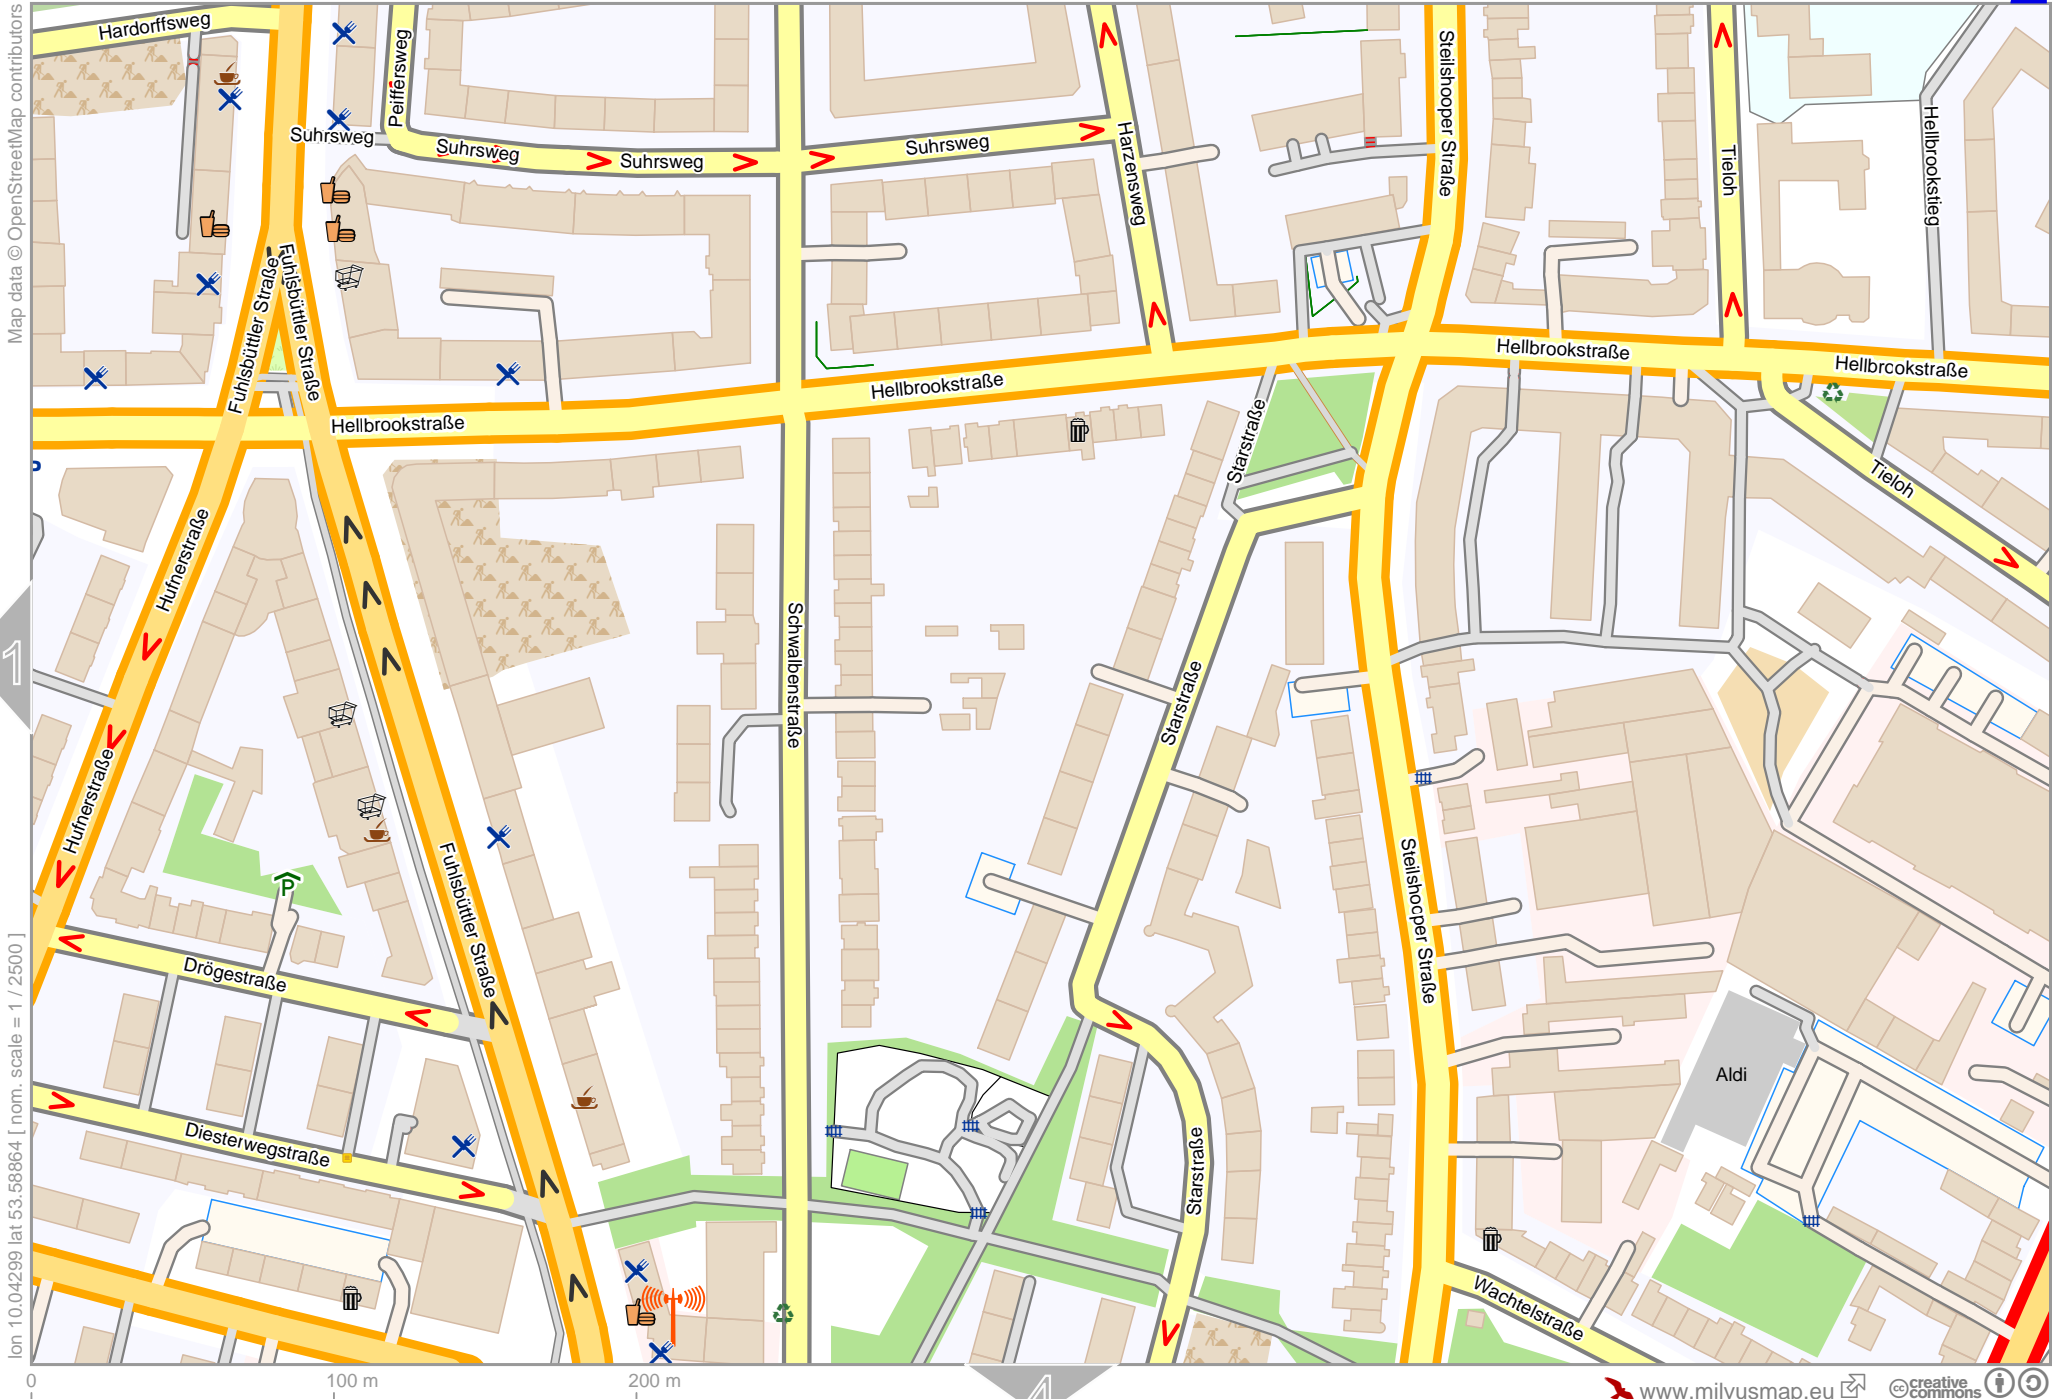

# Where to park Supergeorg

Map data © OpenStreetMap contributors

lon 10.03291 lat 53.58864 [ nom. scale = 1 / 2500 ]

0 100 m 200 m

3

lon 10.04291 lat 53.59269

20240409\_144719\_Where\_to\_park\_Supergeorg\_10.0429\_53.5886\_981.pdf

# Where to park Supergeorg

Map data © OpenStreetMap contributors

lon 10.04299 lat 53.58864 [ nom. scale = 1 / 2500 ]

lon 10.05306 lat 53.59269

pdfmap\_20240409\_144719\_Where\_to\_park\_Supergeorg\_10.0429\_53.5886\_981.pdf

# Where to park Supergeorg

Map data © OpenStreetMap contributors

lon 10.03291 lat 53.58056 [ nom. scale = 1 / 2500 ]

lon 10.04291 lat 53.58460

20240409 144719 Where to park Supergeorg\_10.0429\_53.5866\_981.pdf

# Where to park Supergeorg

Map data © OpenStreetMap contributors

lon 10.04299 lat 53.58056 [ nom. scale = 1 / 2500 ]

lon 10.05306 lat 53.58460

pdfmap\_20240409\_144719\_Where\_to\_park\_Supergeorg\_10.0429\_53.5866\_981.pdf