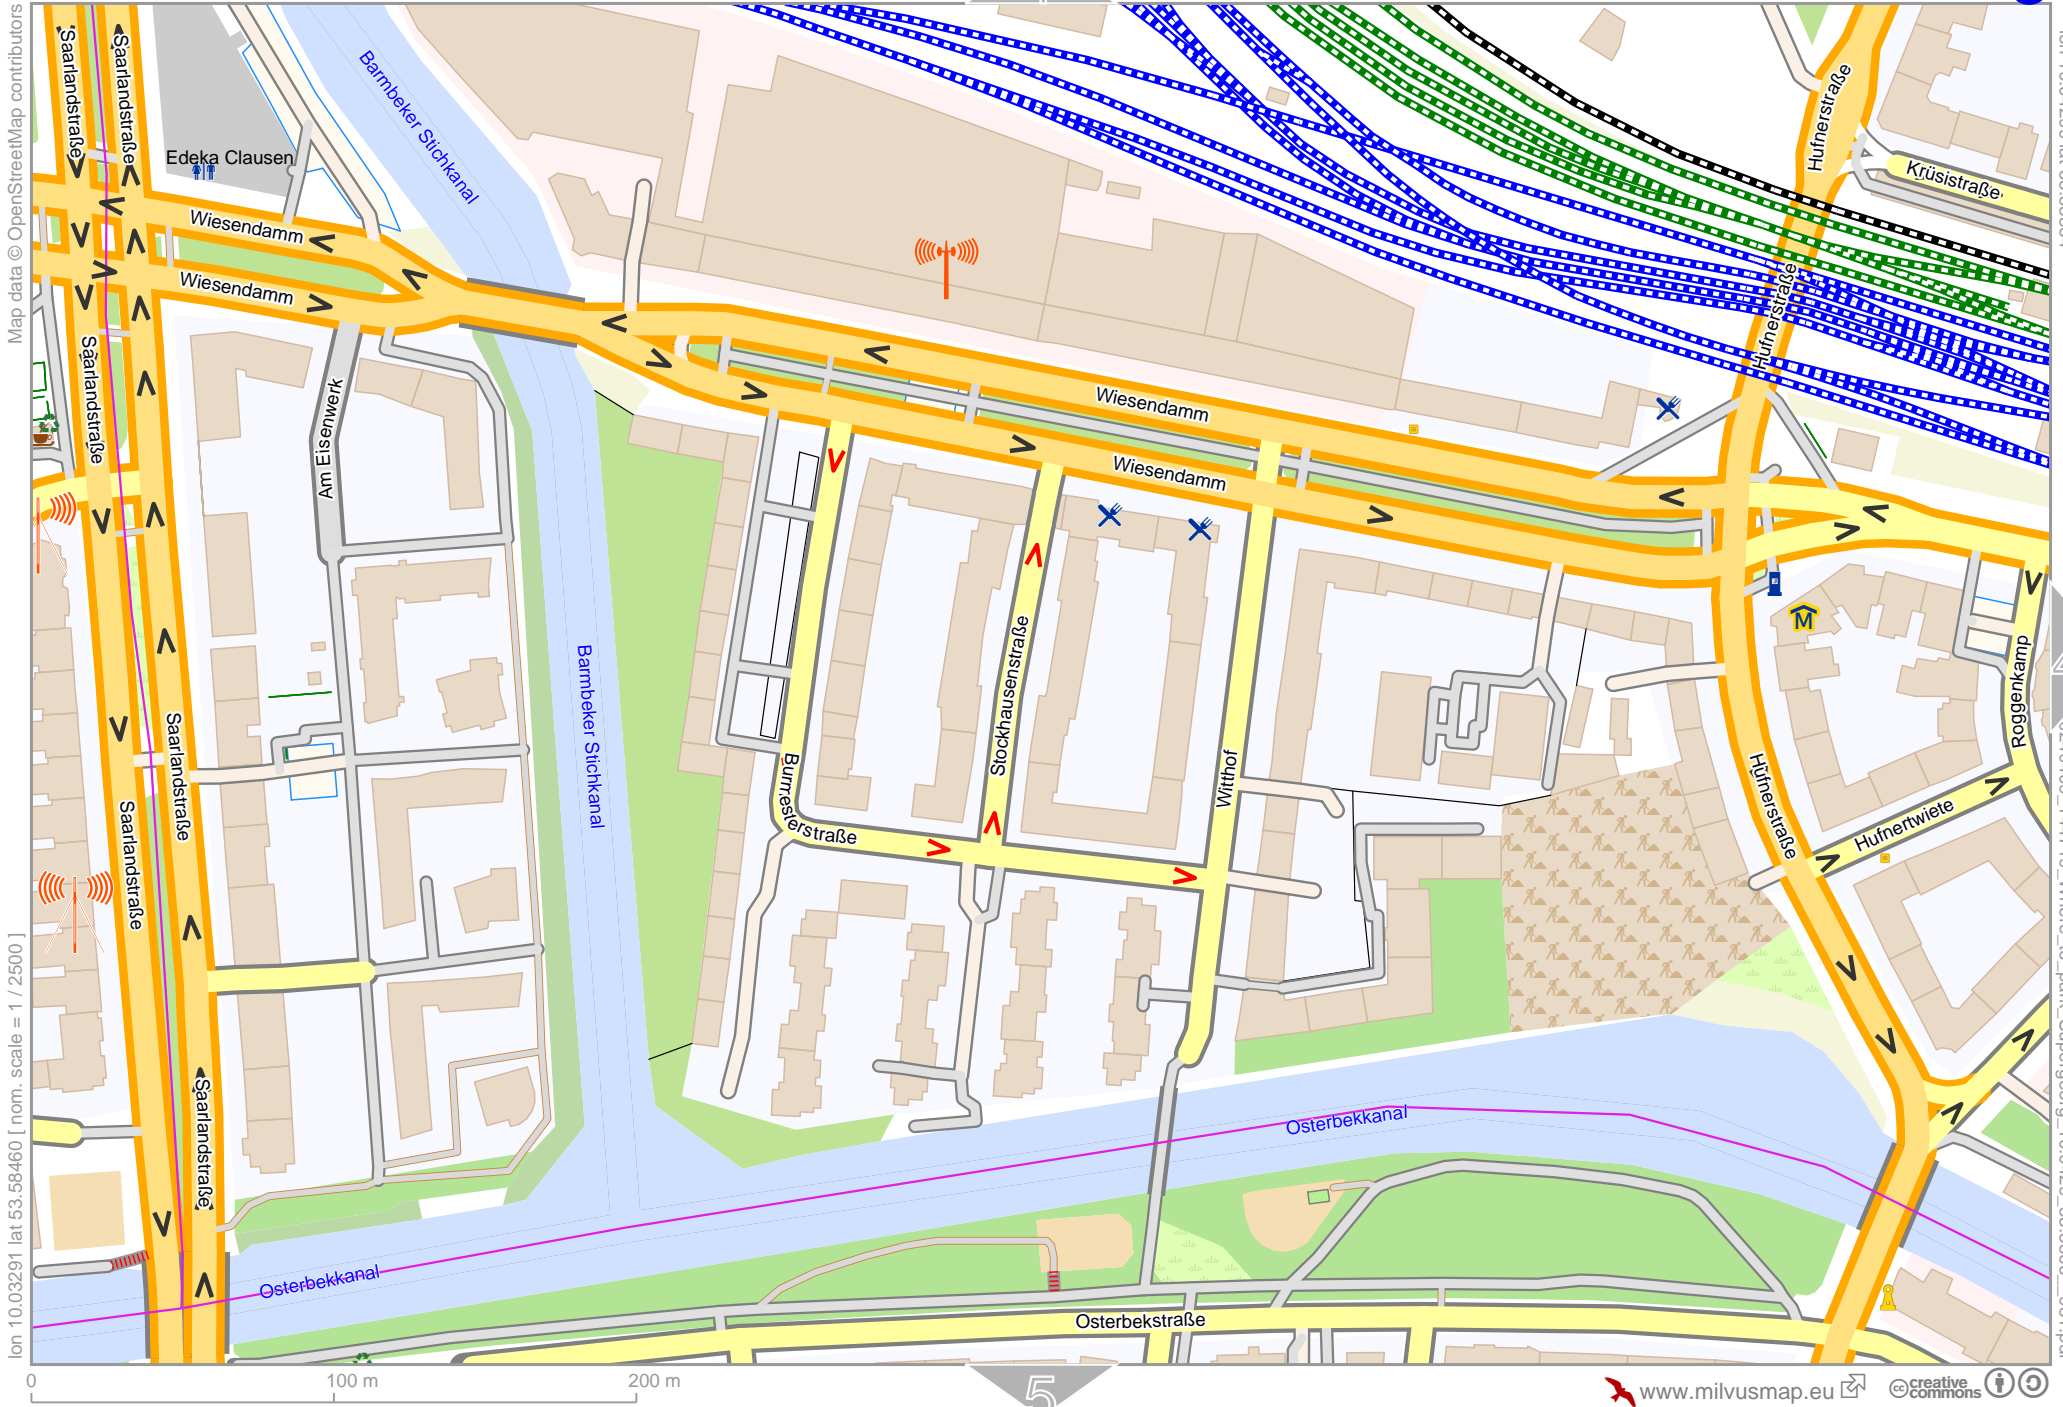

# Where to park Supergeorg

Map data © OpenStreetMap contributors

lon 10.04299 lat 53.58864 [ nom. scale = 1 / 2500 ]

lon 10.05306 lat 53.59269

pdfmap\_20240409\_144719\_Where\_to\_park\_Supergeorg\_10.0429\_53.5886\_981.pdf

# Where to park Supergeorg

Map data © OpenStreetMap contributors

lon 10.03291 lat 53.58460 [ nom. scale = 1 / 2500 ]

lon 10.04291 lat 53.58864

20240409 144719 - Where to park Supergeorg\_10.0429\_53.5886\_981.pdf

# Where to park Supergeorg

Map data © OpenStreetMap contributors

lon 10.04299 lat 53.58460 [ nom. scale = 1 / 2500 ]

lon 10.05306 lat 53.58964

pdfmap\_20240409\_144719\_Where\_to\_park\_Supergeorg\_10.0429\_53.5866\_981.pdf