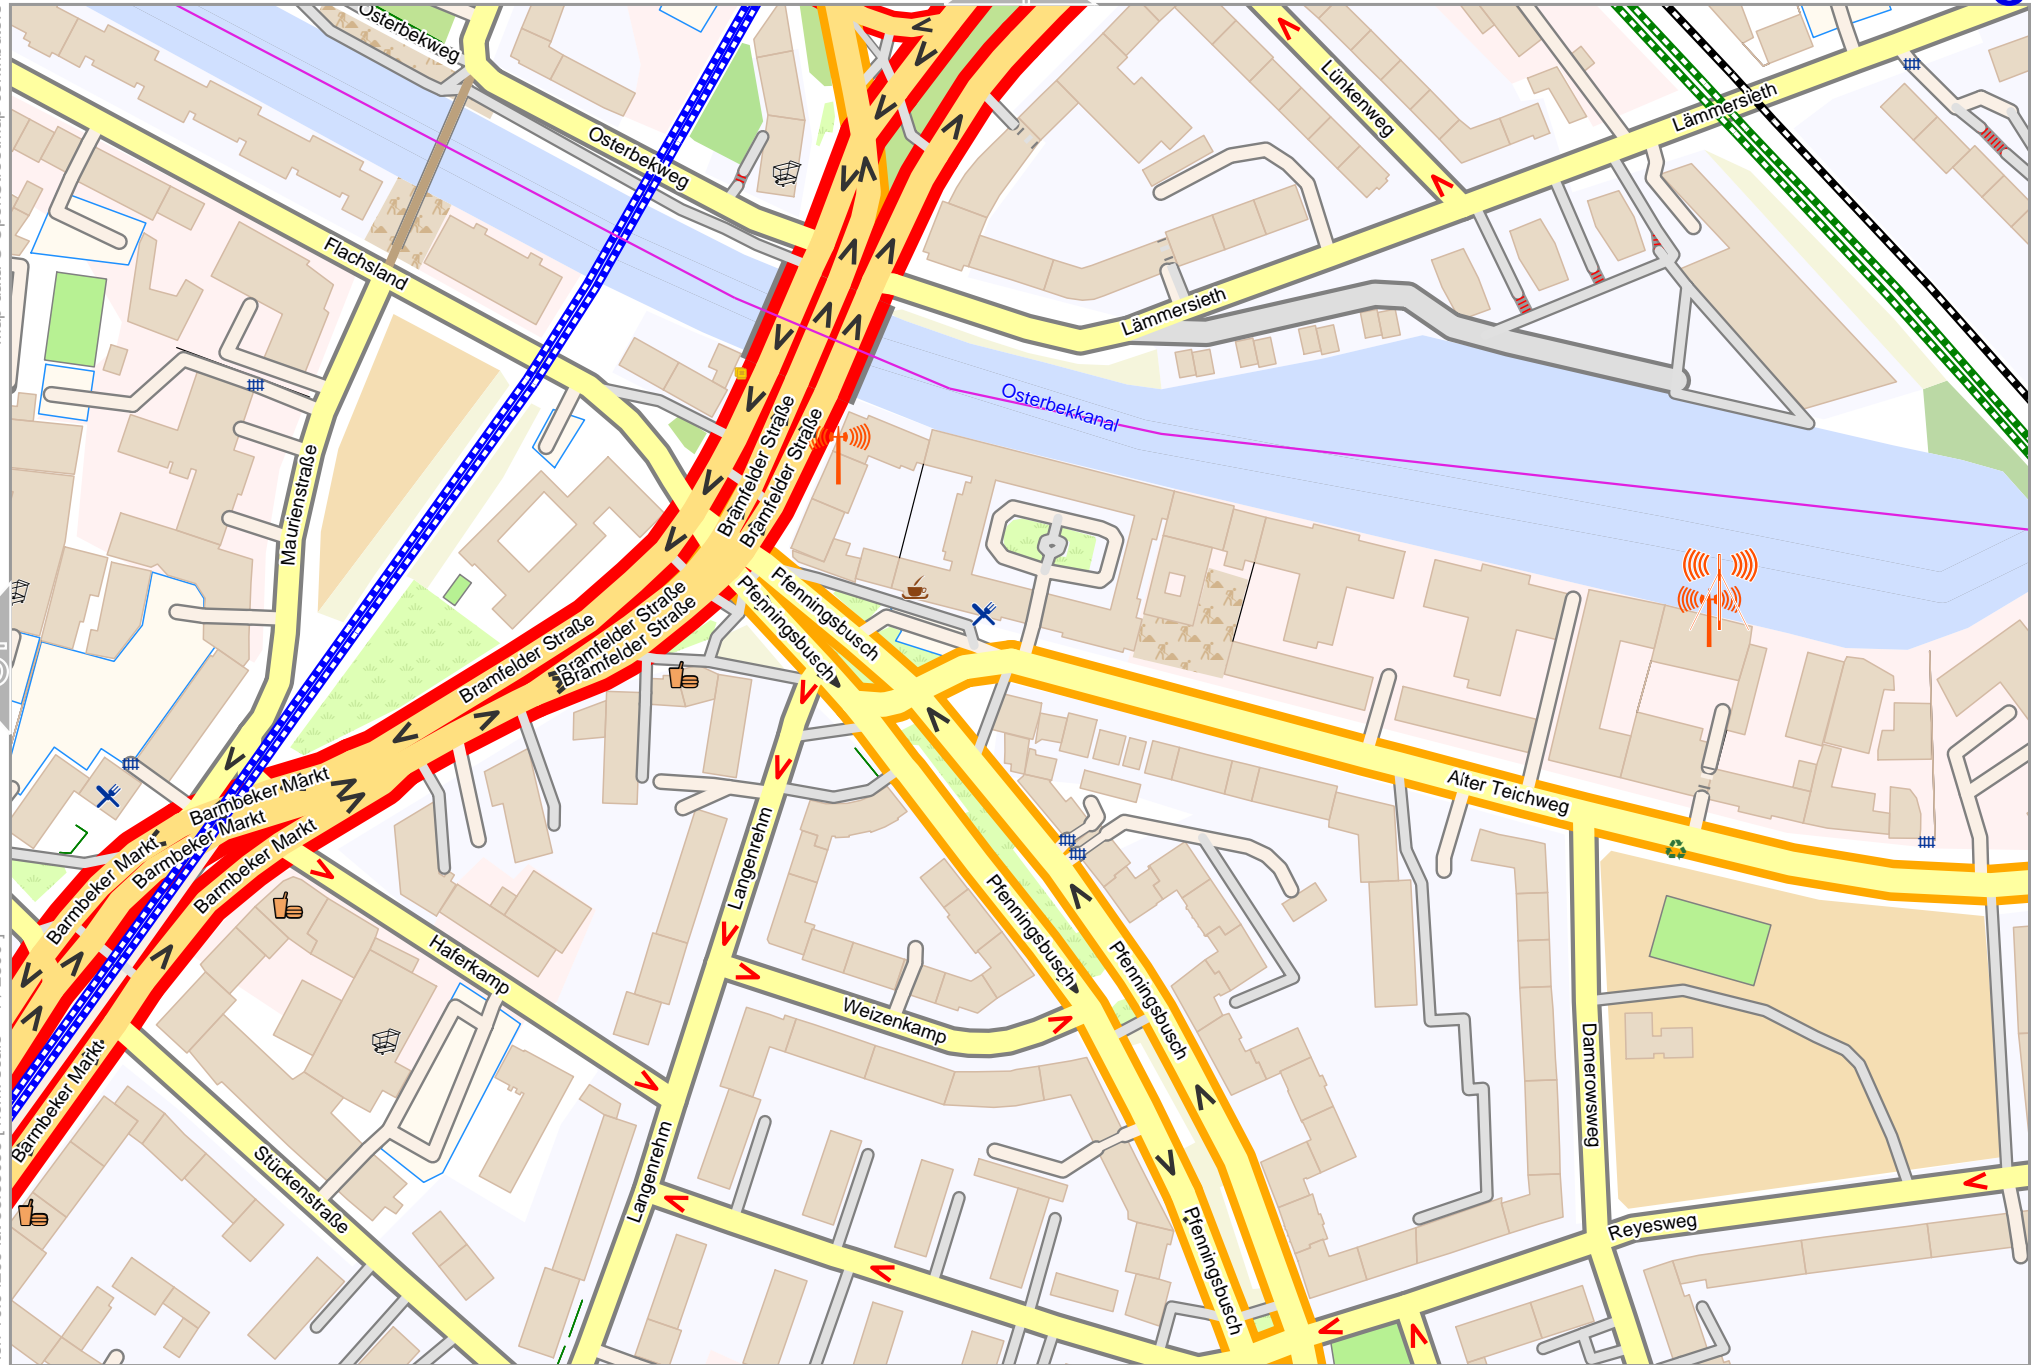

Where to park Supergeorg

Map data © OpenStreetMap contributors

lon 10.04299 lat 53.58056 [nom. scale = 1 / 2500]

lon 10.05306 lat 53.58460

pdfmap_20240409_144719_Where_to_park_Supergeorg_10.0429_53.5866_981.pdf

0 100 m 200 m