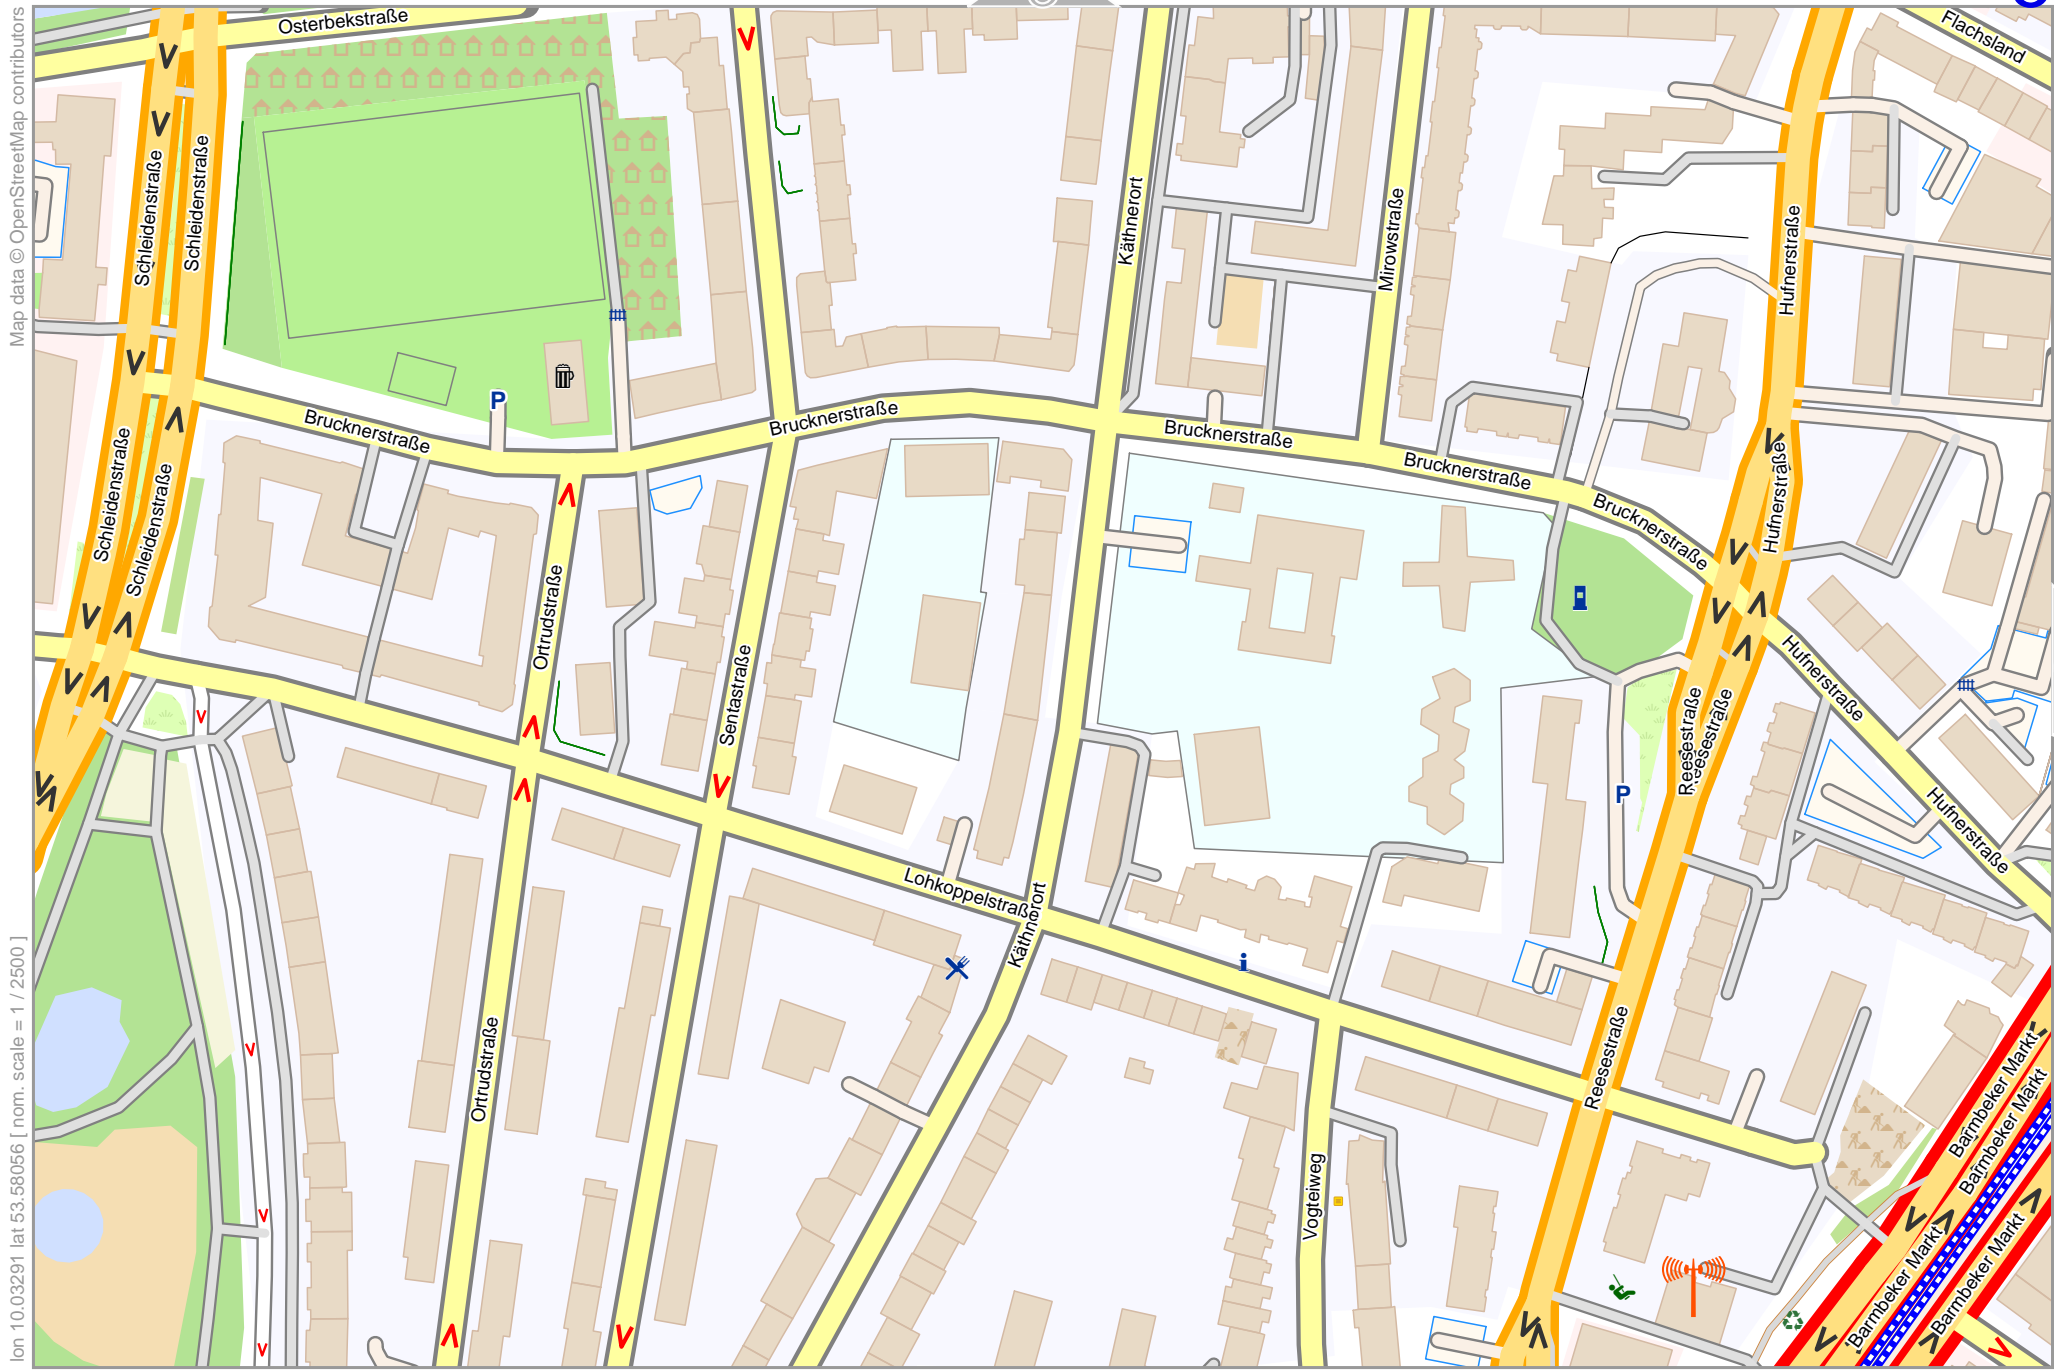

Where to park Supergeorg

Map data © OpenStreetMap contributors

lon 10.03291 lat 53.58056 [nom. scale = 1 / 2500]

lon 10.04291 lat 53.58460

20240409 144719 Where to park Supergeorg_10.0429_53.5866_981.pdf

0 100 m 200 m