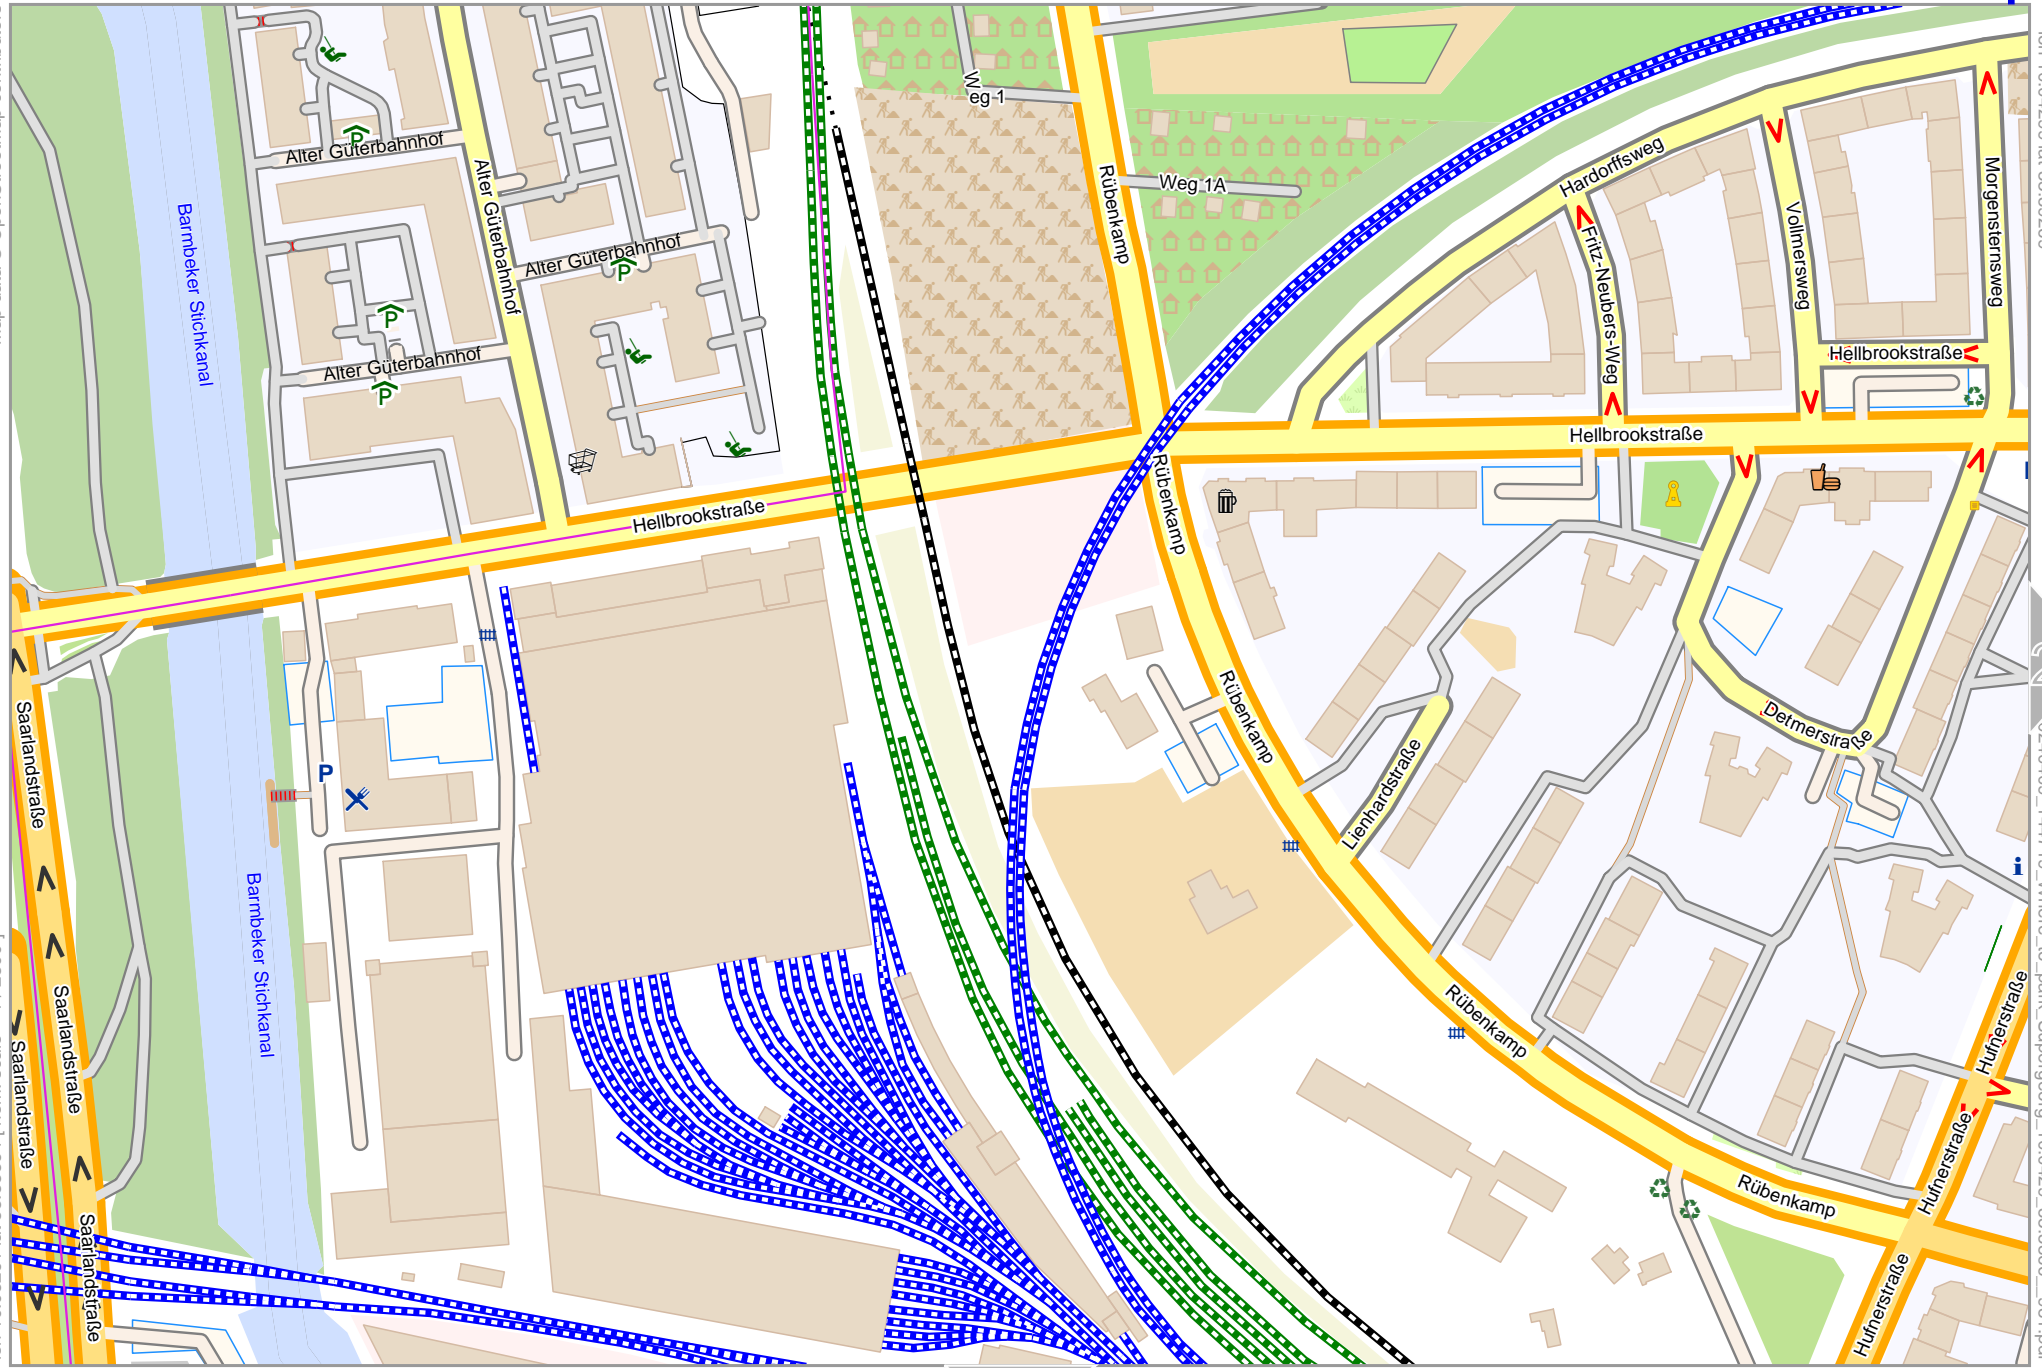

# Where to park Supergeorg

Map data © OpenStreetMap contributors

lon 10.03291 lat 53.58864 [ nom. scale = 1 / 2500 ]

0 100 m 200 m

3

lon 10.04291 lat 53.59269

20240409\_144719\_Where\_to\_park\_Supergeorg\_10.0429\_53.5886\_981.pdf

# Where to park Supergeorg

Map data © OpenStreetMap contributors

lon 10.04299 lat 53.58864 [ nom. scale = 1 / 2500 ]

lon 10.05306 lat 53.59269

pdfmap\_20240409\_144719\_Where\_to\_park\_Supergeorg\_10.0429\_53.5886\_981.pdf