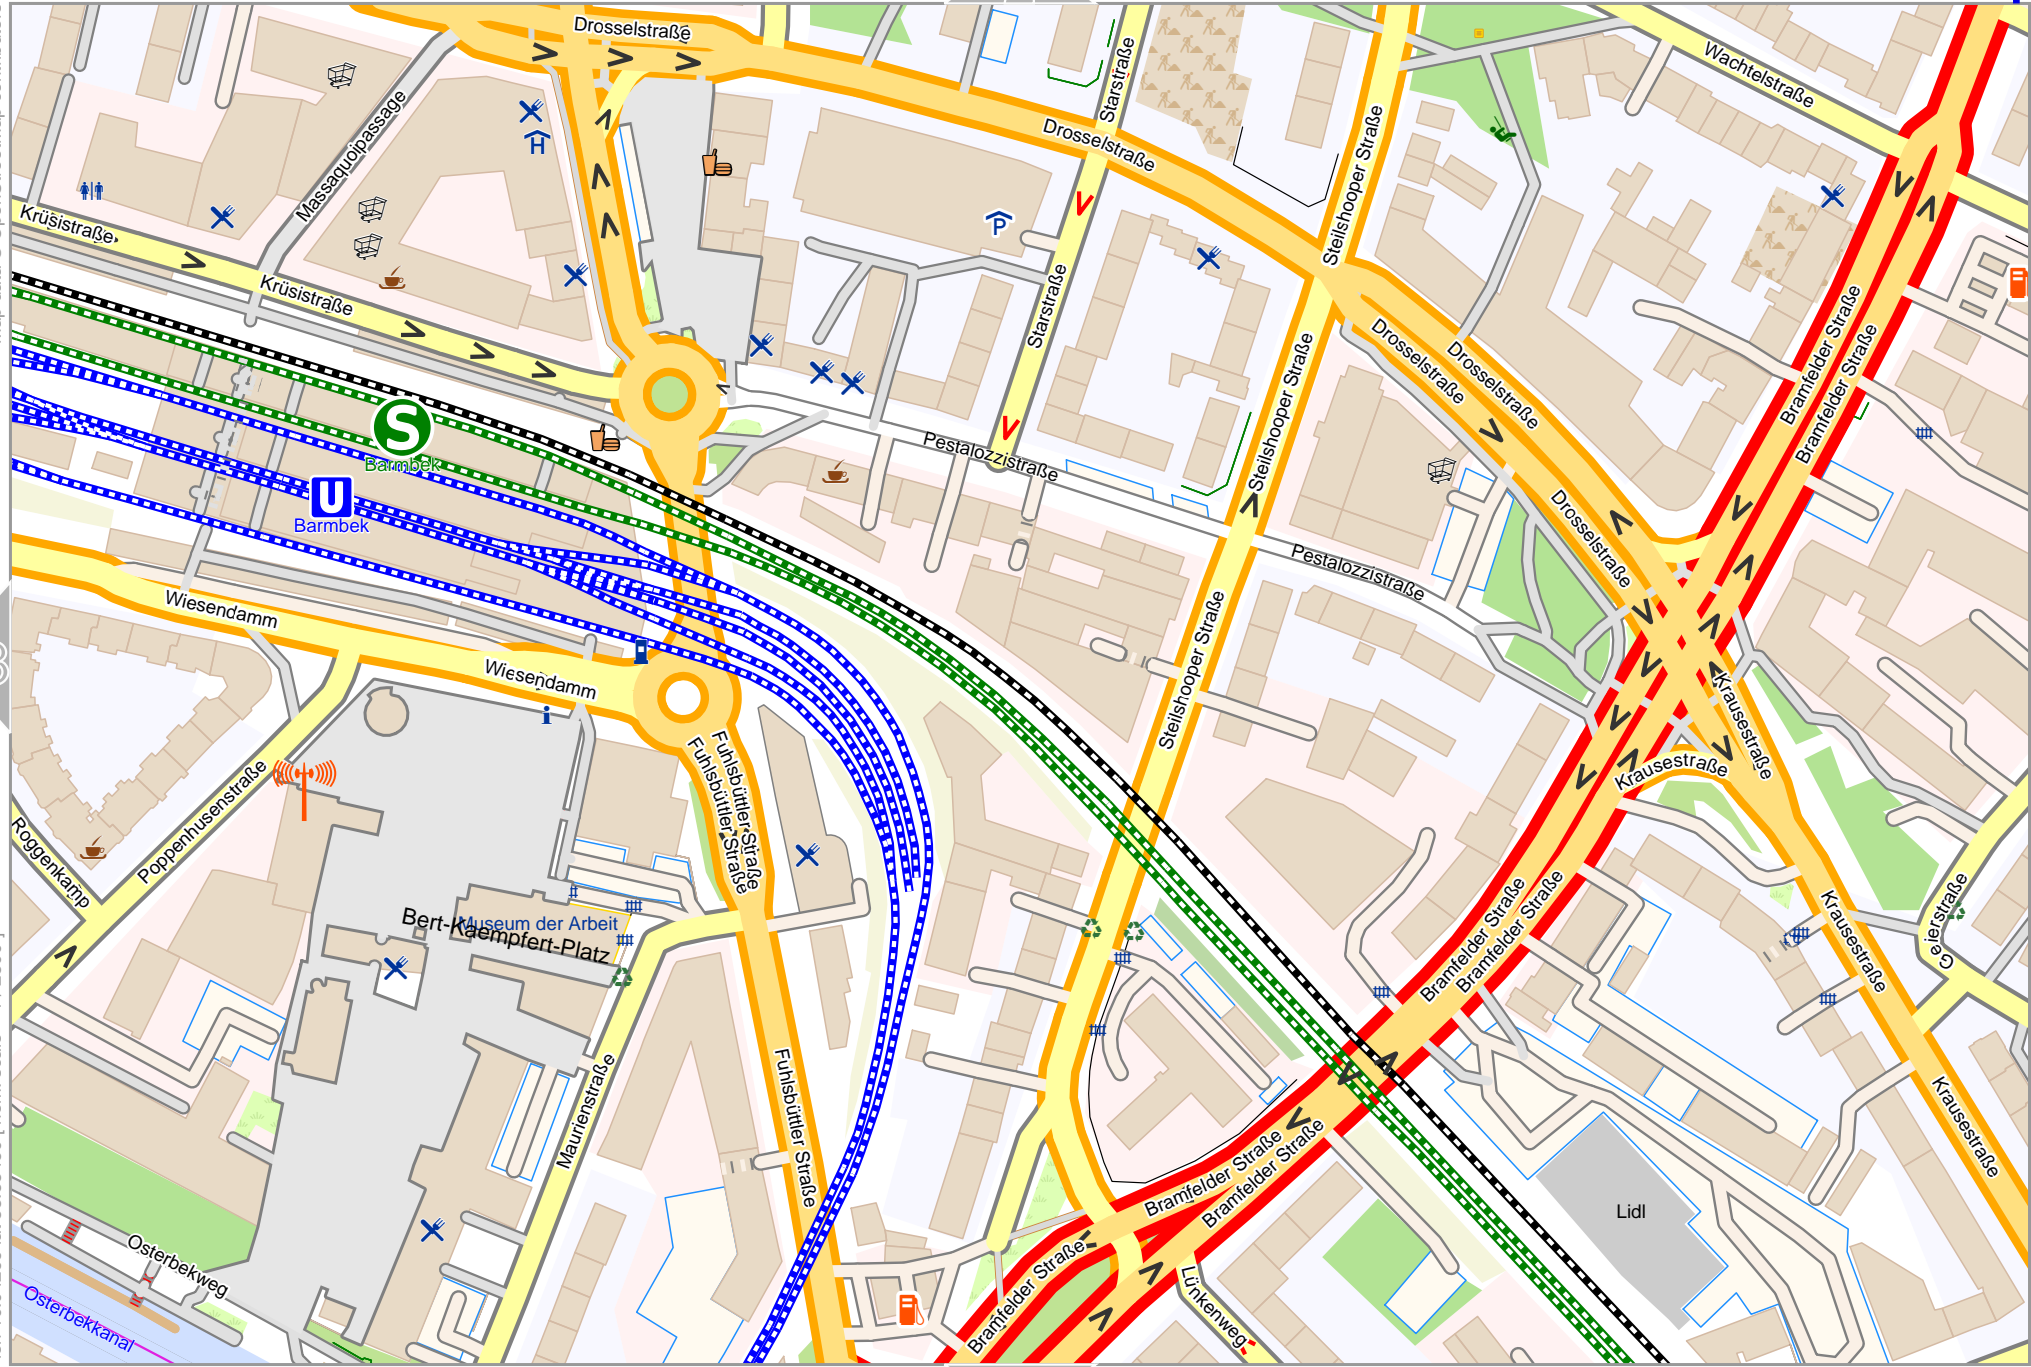

Where to park Supergeorg

Map data © OpenStreetMap contributors

lon 10.04299 lat 53.58460 [nom. scale = 1 / 2500]

lon 10.05306 lat 53.58964

pdfmap_20240409_144719_Where_to_park_Supergeorg_10.0429_53.5866_981.pdf

0 100 m 200 m