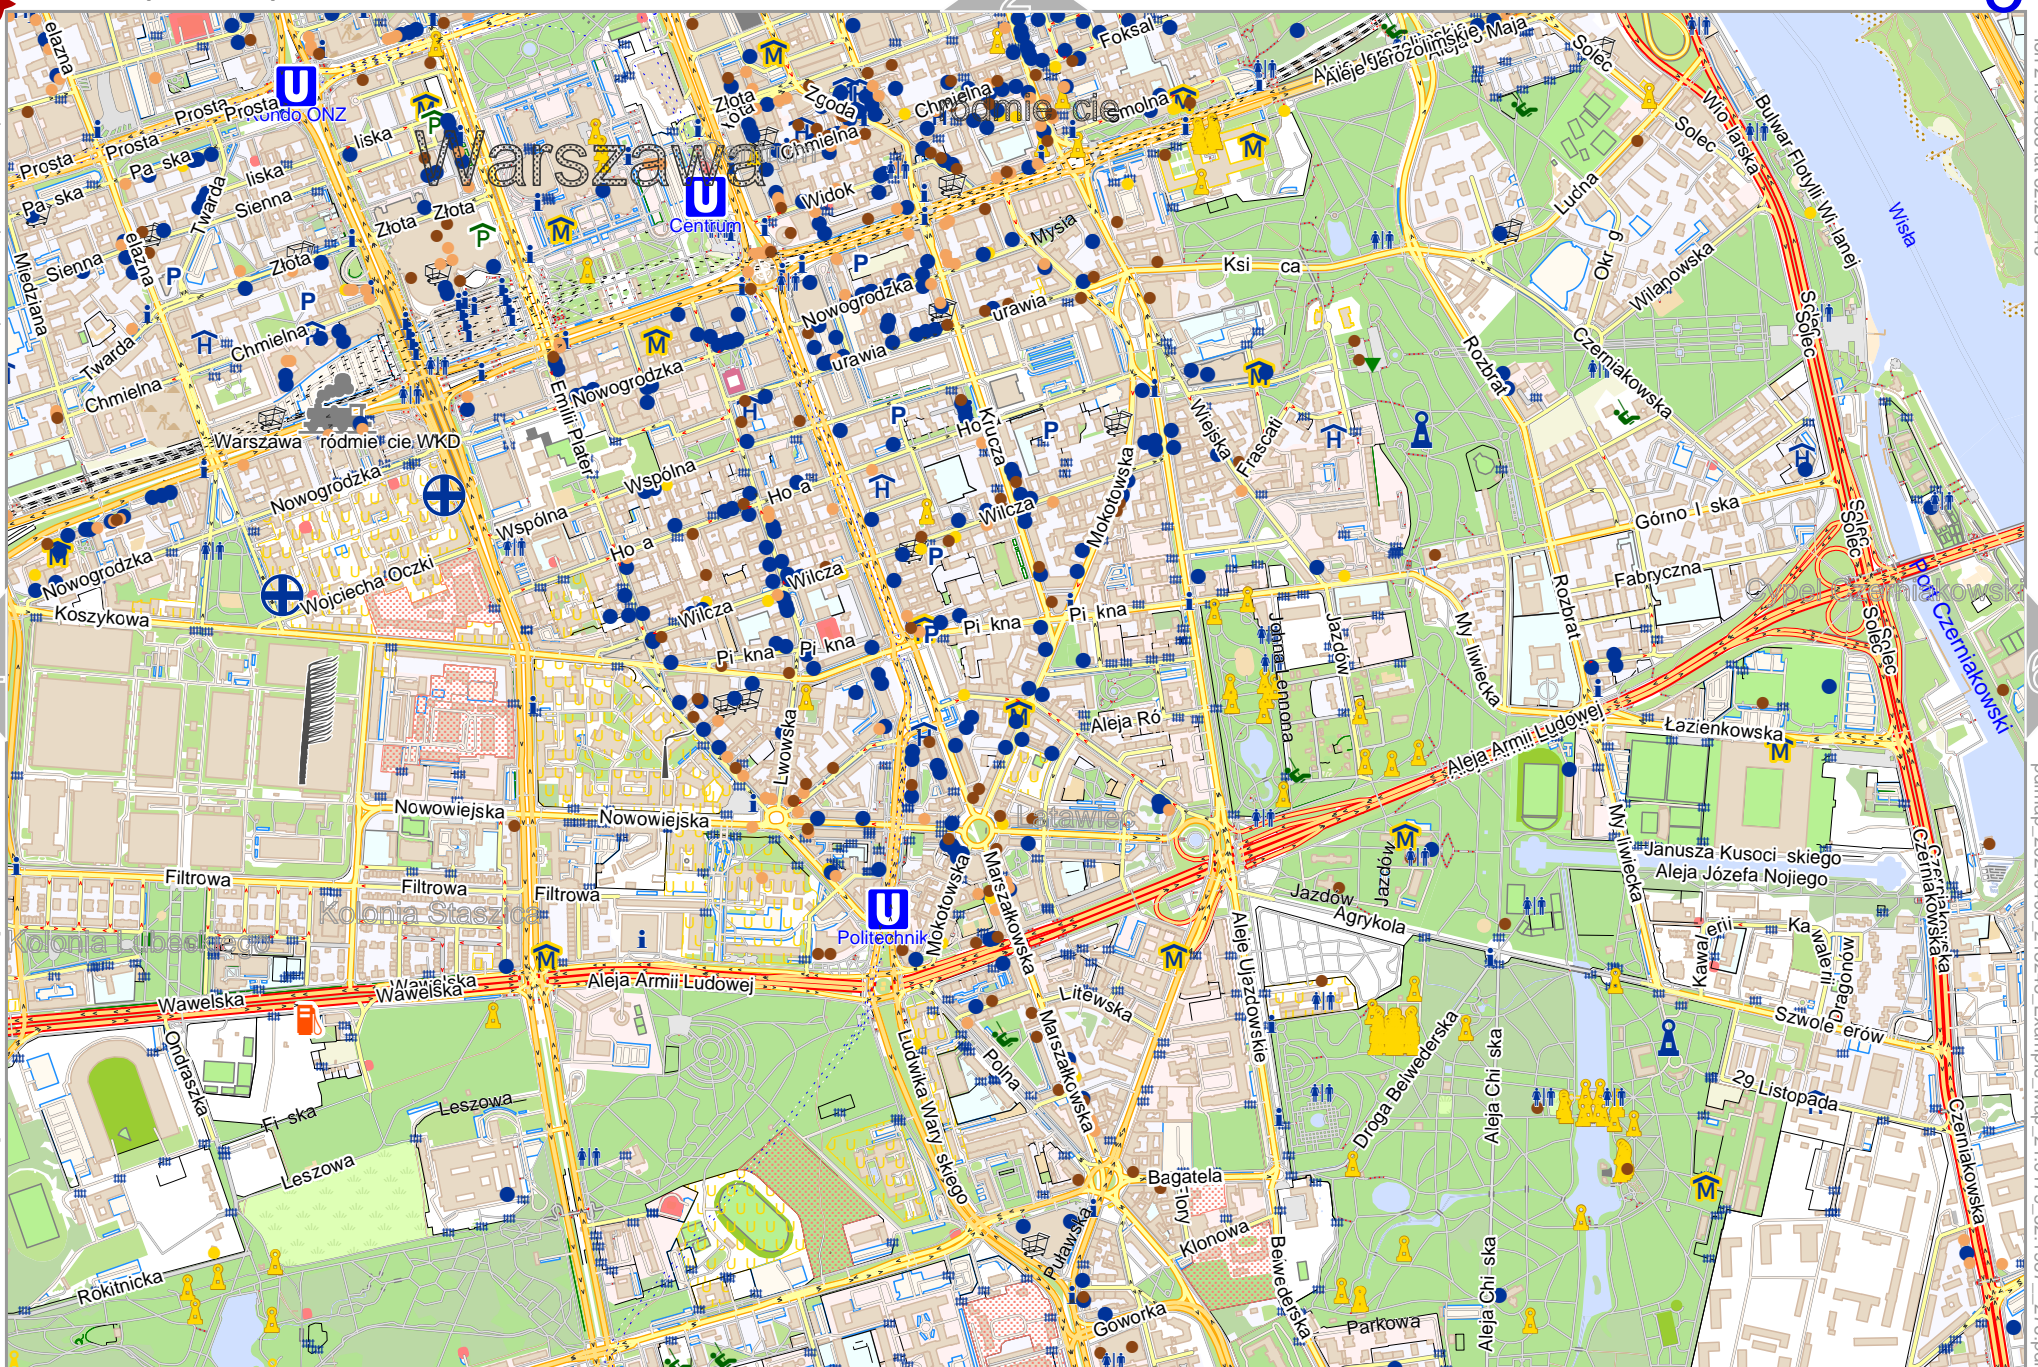

lon 21.04616 lat 52.23310 [nom. scale = 1 / 15000]

lon 21.10473 lat 52.25737

pdfmap_20240408_213245_Example_Map_21.0179_52.1987_276.pdf

Map data © OpenStreetMap contributors

lon 20.99978 lat 52.21019 [nom. scale = 1 / 15000]

lon 21.04835 lat 52.23445

pdfmap_20240408_213245_Example_Map_21.0179_52.1987_276.pdf

Map data © OpenStreetMap contributors

[lon 20.93340 lat 52.18727 | nom. scale = 1 / 15000]

Example_Map

top

Map data © OpenStreetMap contributors

lon 21.10473 lat 52.18962

pdfmap_20240408_213245_Example_Map_21.0179_52.1987_276.pdf

lon 20.993340 lat 52.14144 [nom. scale = 1 / 15000]

lon 20.99197 lat 52.16570

pdfmap_20240408_213245_Example_Map_21.0179_52.1987_276.pdf

Map data © OpenStreetMap contributors

lon 21.04616 lat 52.14144 [nom. scale = 1 / 15000]

lon 21.10473 lat 52.16570

pdfmap_20240408_213245_Example_Map_21.0179_52.1987_276.pdf