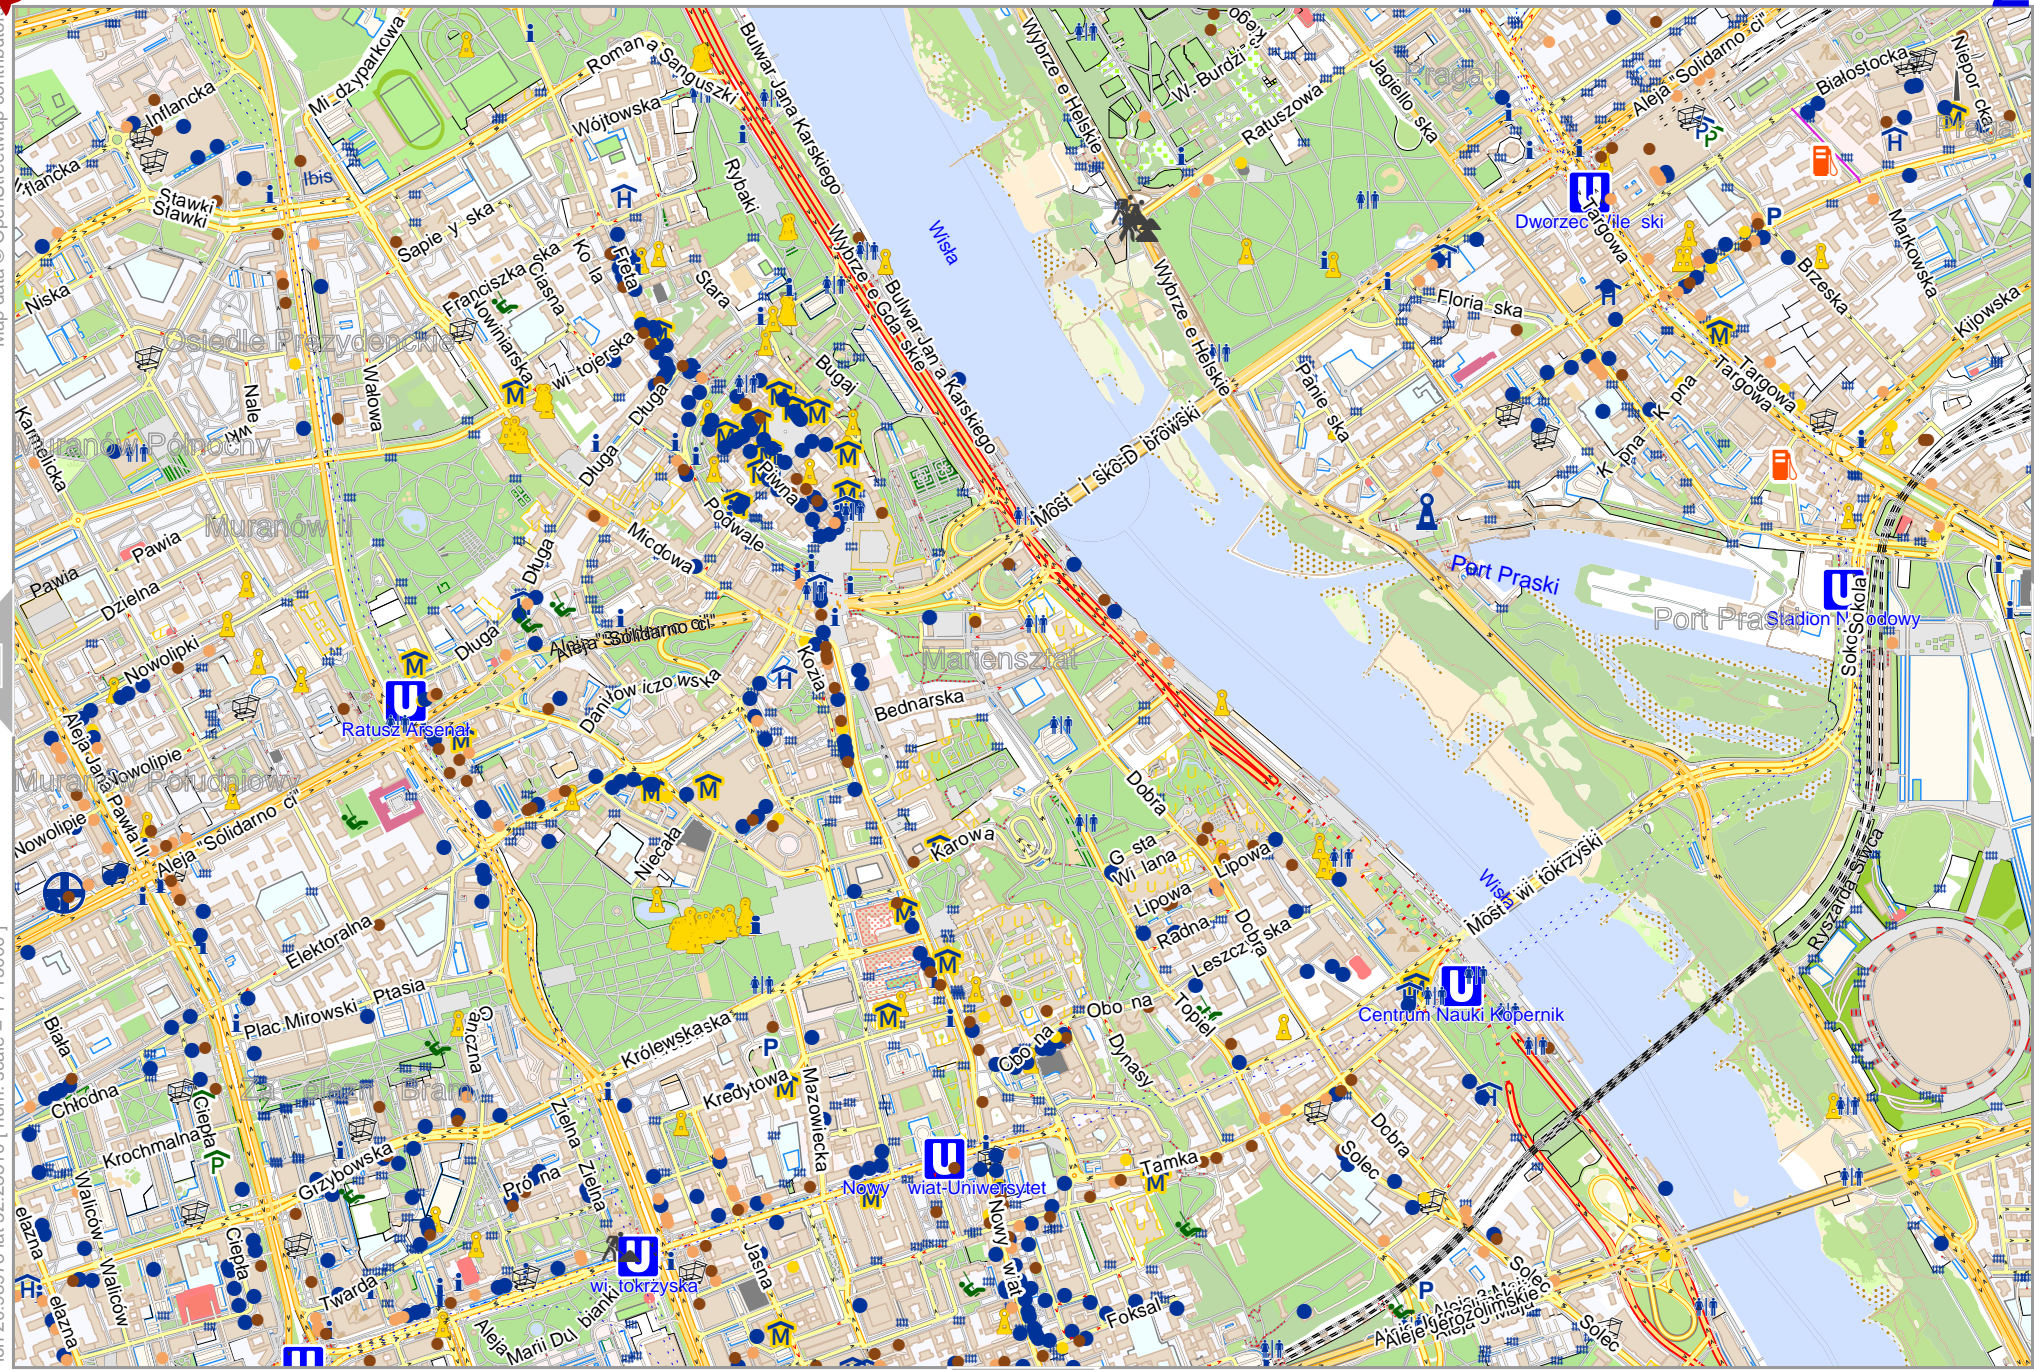

Map data © OpenStreetMap contributors

lon 20.98978 lat 52.23310 [nom. scale = 1 / 15000]

0 100 m 1000 m 1500 m

lon 21.04835 lat 52.25737

pdfmap_20240408_213245_Example_Map_21.0179_52.1987_276.pdf