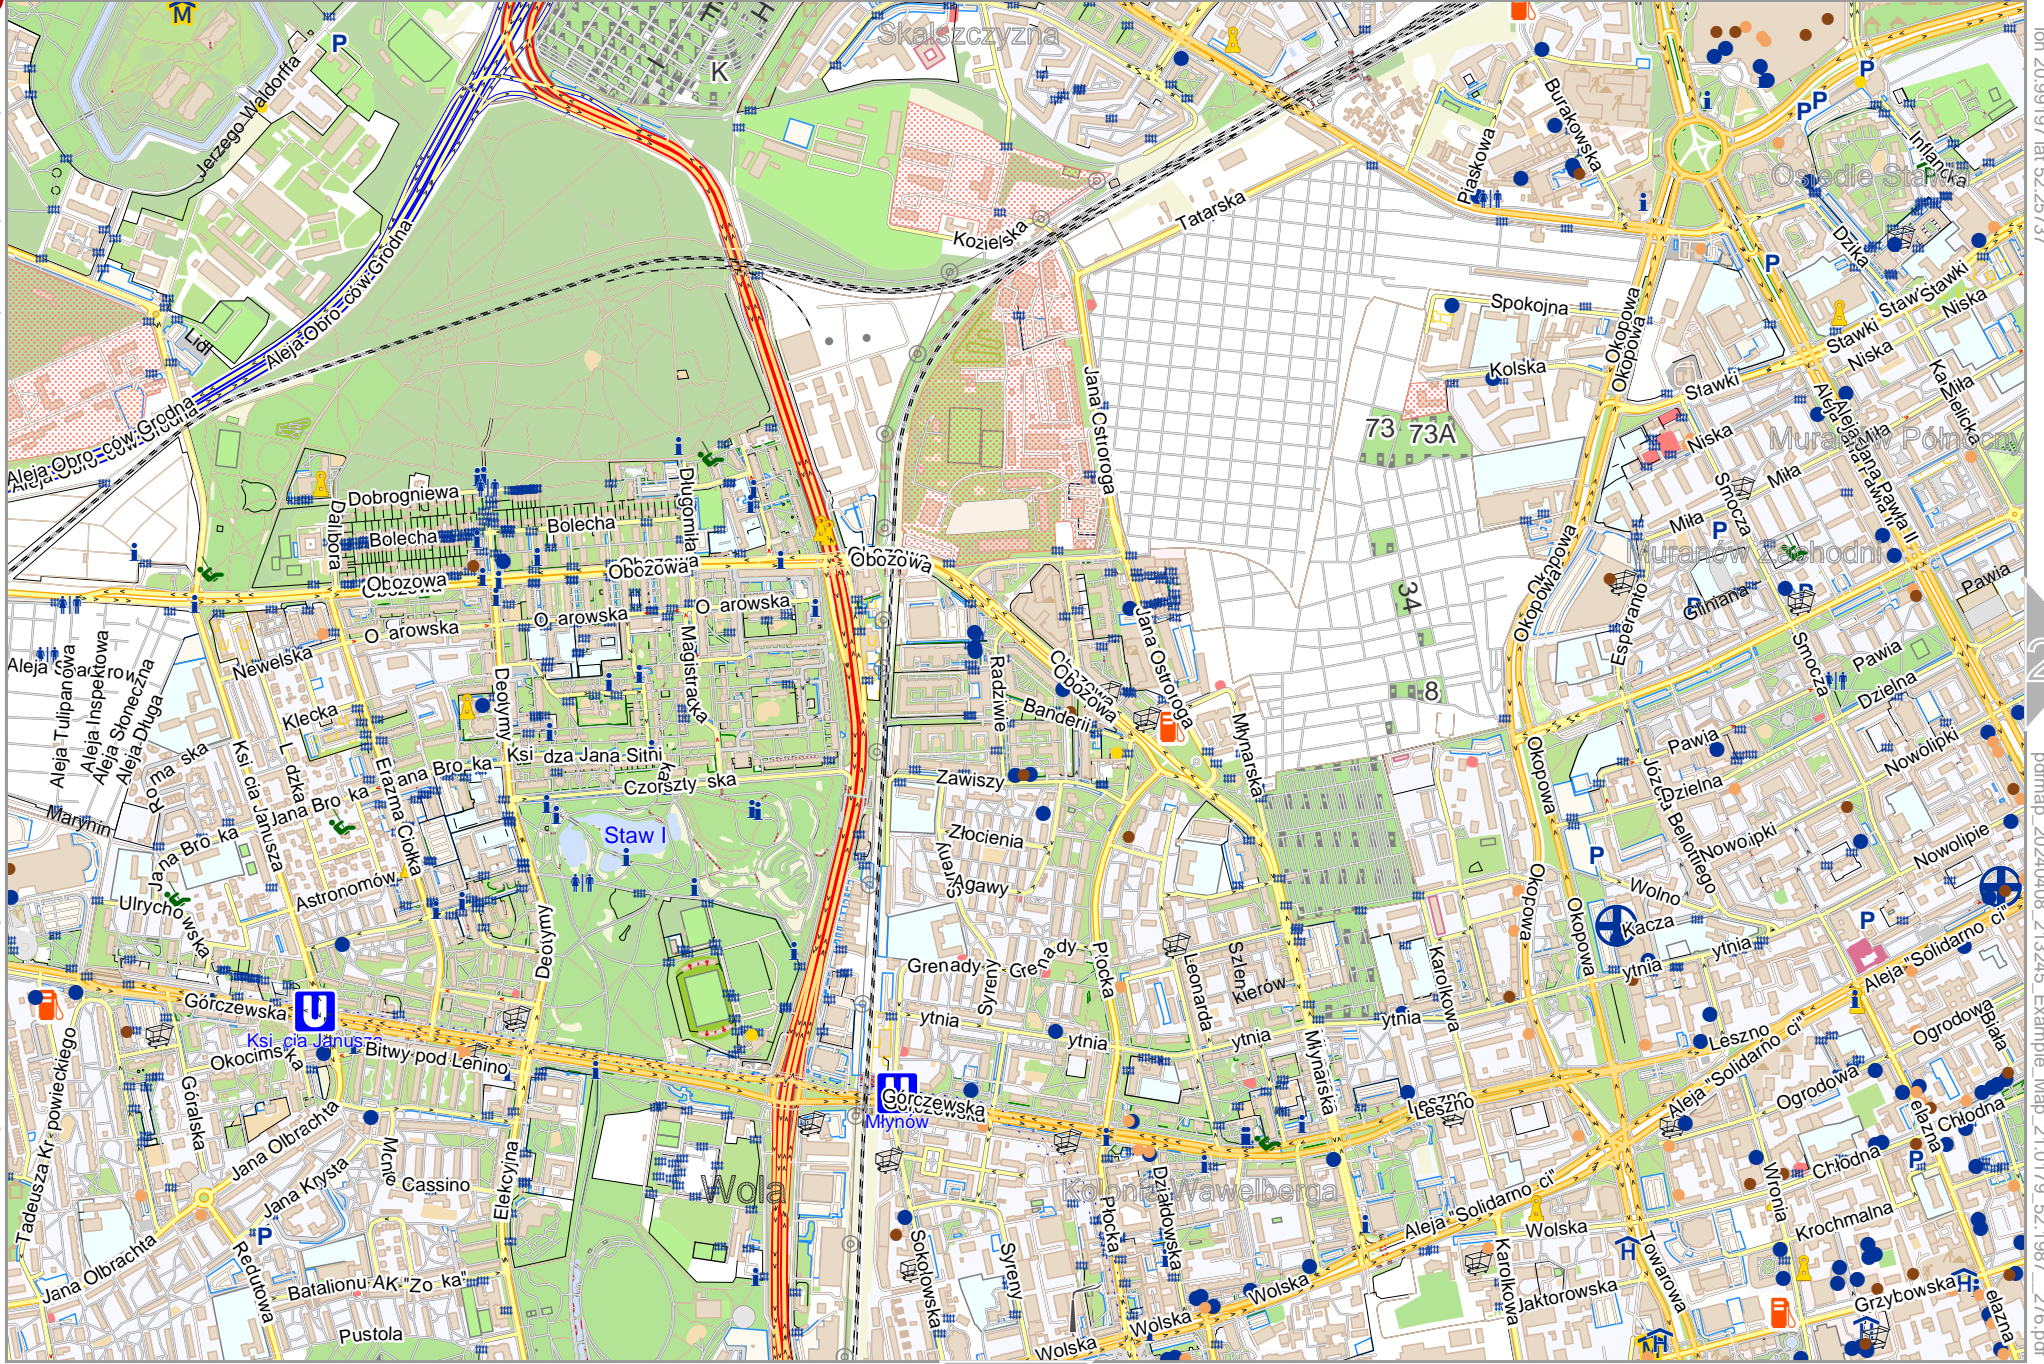

Example_Map

Map data © OpenStreetMap contributors

lon 20.93340 lat 52.23310 [nom. scale = 1 / 15000]

0 100 m 1000 m 1500 m

1

lon 20.99197 lat 52.25737

2

pdfmap: 20240408_213245_Example_Map_21.0179_52.1987_276.pdf

lon 21.04616 lat 52.23310 [nom. scale = 1 / 15000]

lon 21.10473 lat 52.25737

pdfmap_20240408_213245_Example_Map_21.0179_52.1987_276.pdf

Map data © OpenStreetMap contributors

lon 20.99978 lat 52.21019 [nom. scale = 1 / 15000]

lon 20.99197 lat 52.18962 pdfmap_20240408_213245_Example_Map_21.0179_52.1987_276.pdf

10

12

8

11

14

Map data © OpenStreetMap contributors

lon 21.04616 lat 52.16435 [nom. scale = 1 / 15000]

Map data © OpenStreetMap contributors

lon 21.04616 lat 52.14144 [nom. scale = 1 / 15000]

lon 21.10473 lat 52.16570

pdfmap_20240408_213245_Example_Map_21.0179_52.1987_276.pdf