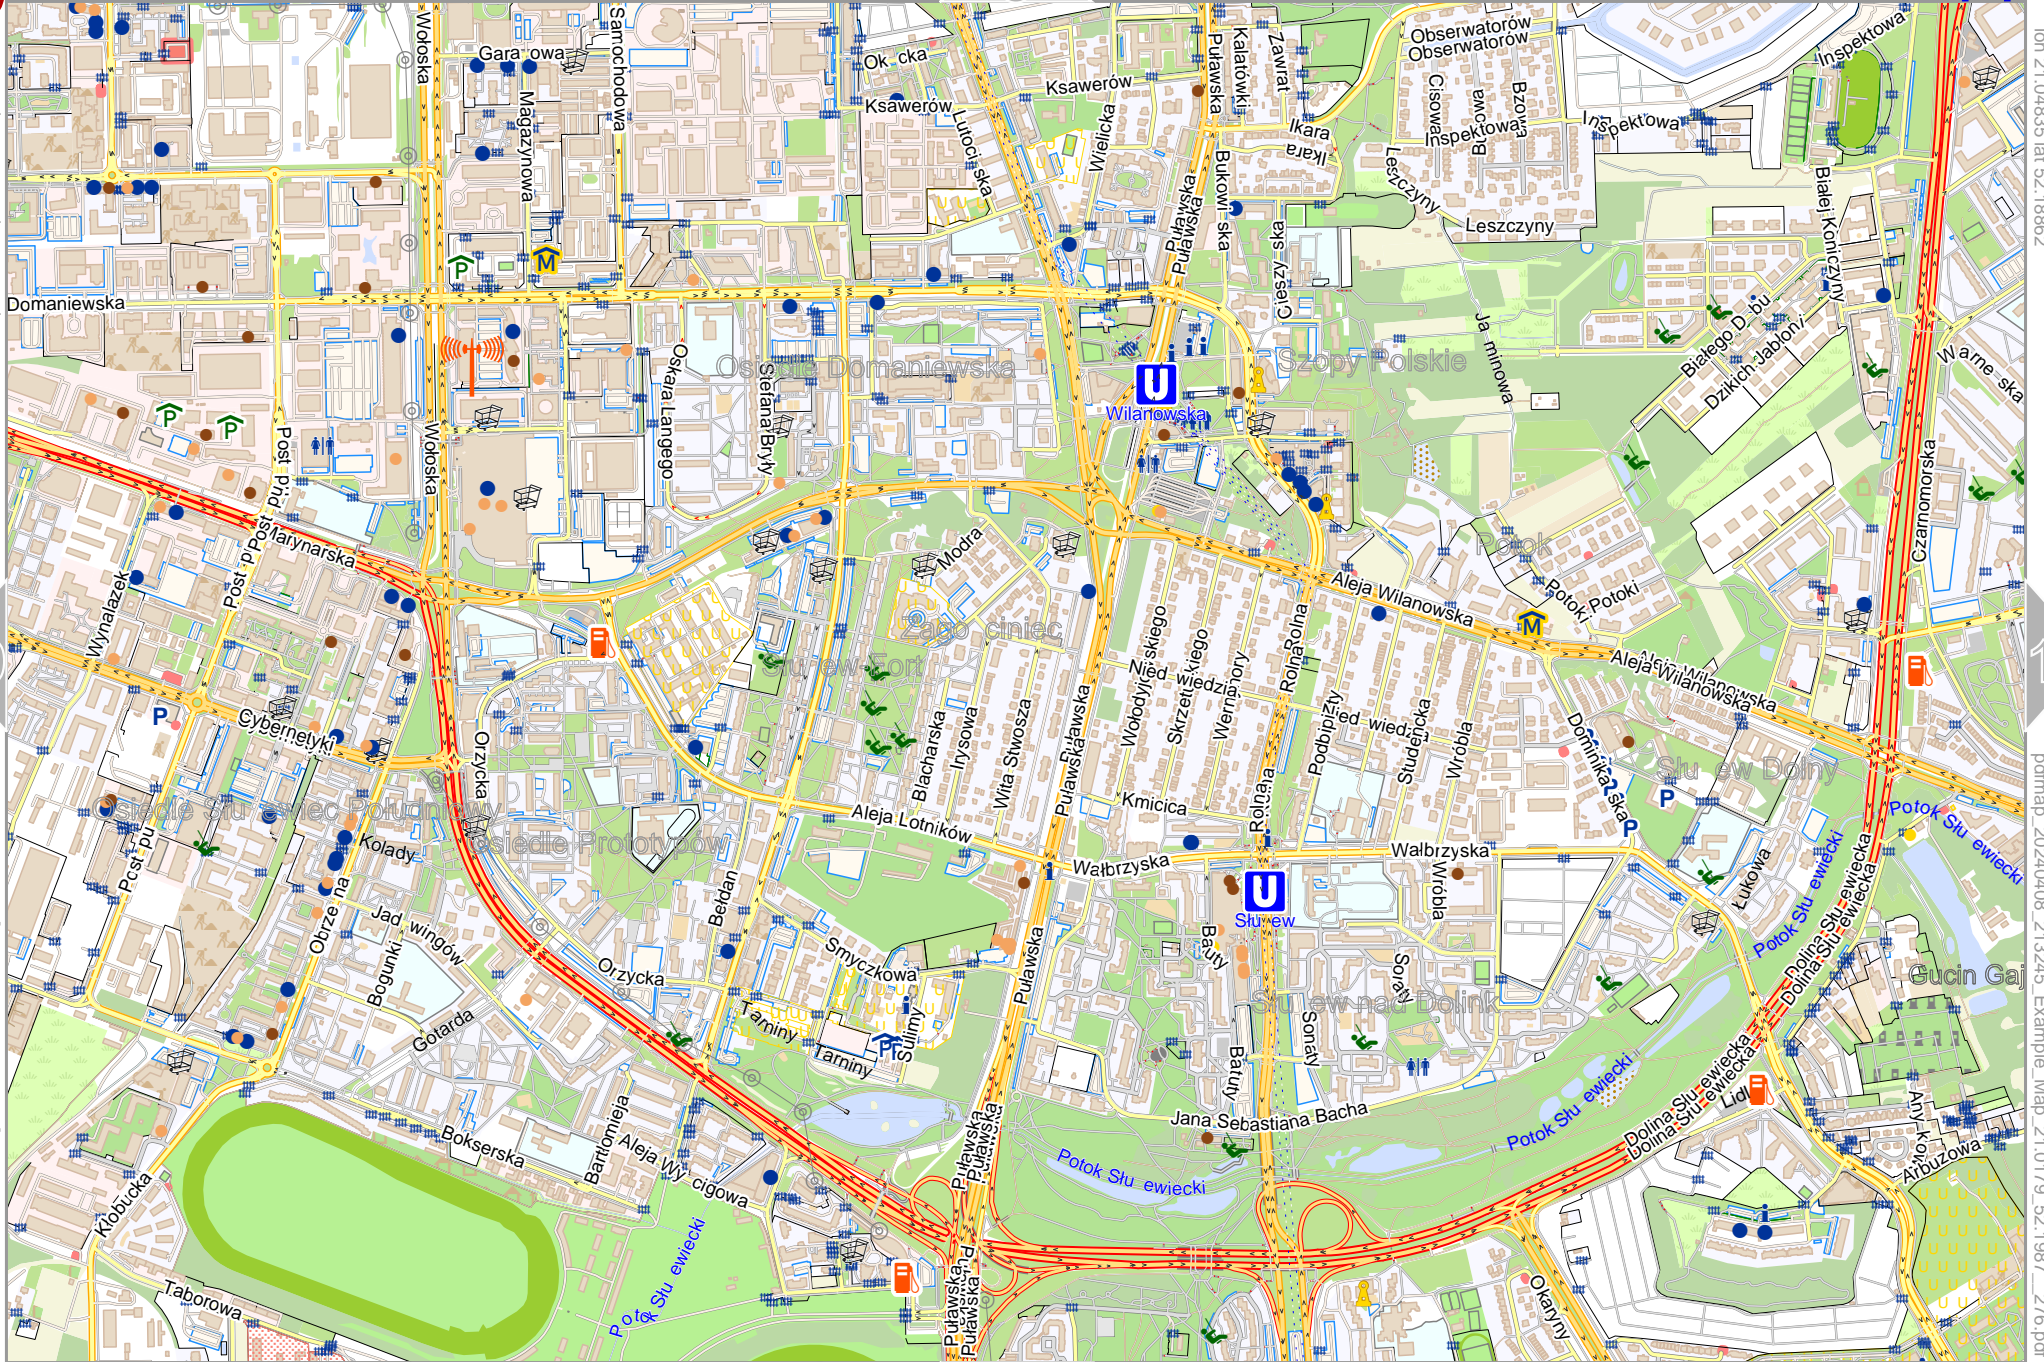

lon 20.98978 lat 52.18727 [nom. scale = 1 / 15000]

lon 21.04835 lat 52.21153

pdfmap 20240408 213245 Example_Map 21.0179 52.1987 276.pdf

0 100 m 1000 m 1500 m

Map data © OpenStreetMap contributors

lon 20.93340 lat 52.16435 [nom. scale = 1 / 15000]

lon 20.99197 lat 52.18962 pdfmap_20240408_213245_Example_Map_21.0179_52.1987_276.pdf

10

12

8

11

14

Map data © OpenStreetMap contributors

lon 21.04616 lat 52.16435 [nom. scale = 1 / 15000]

lon 21.10473 lat 52.18962

pdfmap_20240408_213245_Example_Map_21.0179_52.1987_276.pdf

lon 20.993340 lat 52.14144 [nom. scale = 1 / 15000]

lon 20.99197 lat 52.16570

pdfmap_20240408_213245_Example_Map_21.0179_52.1987_276.pdf

Map data © OpenStreetMap contributors

lon 21.04616 lat 52.14144 [nom. scale = 1 / 15000]

lon 21.10473 lat 52.16570

pdfmap_20240408_213245_Example_Map_21.0179_52.1987_276.pdf