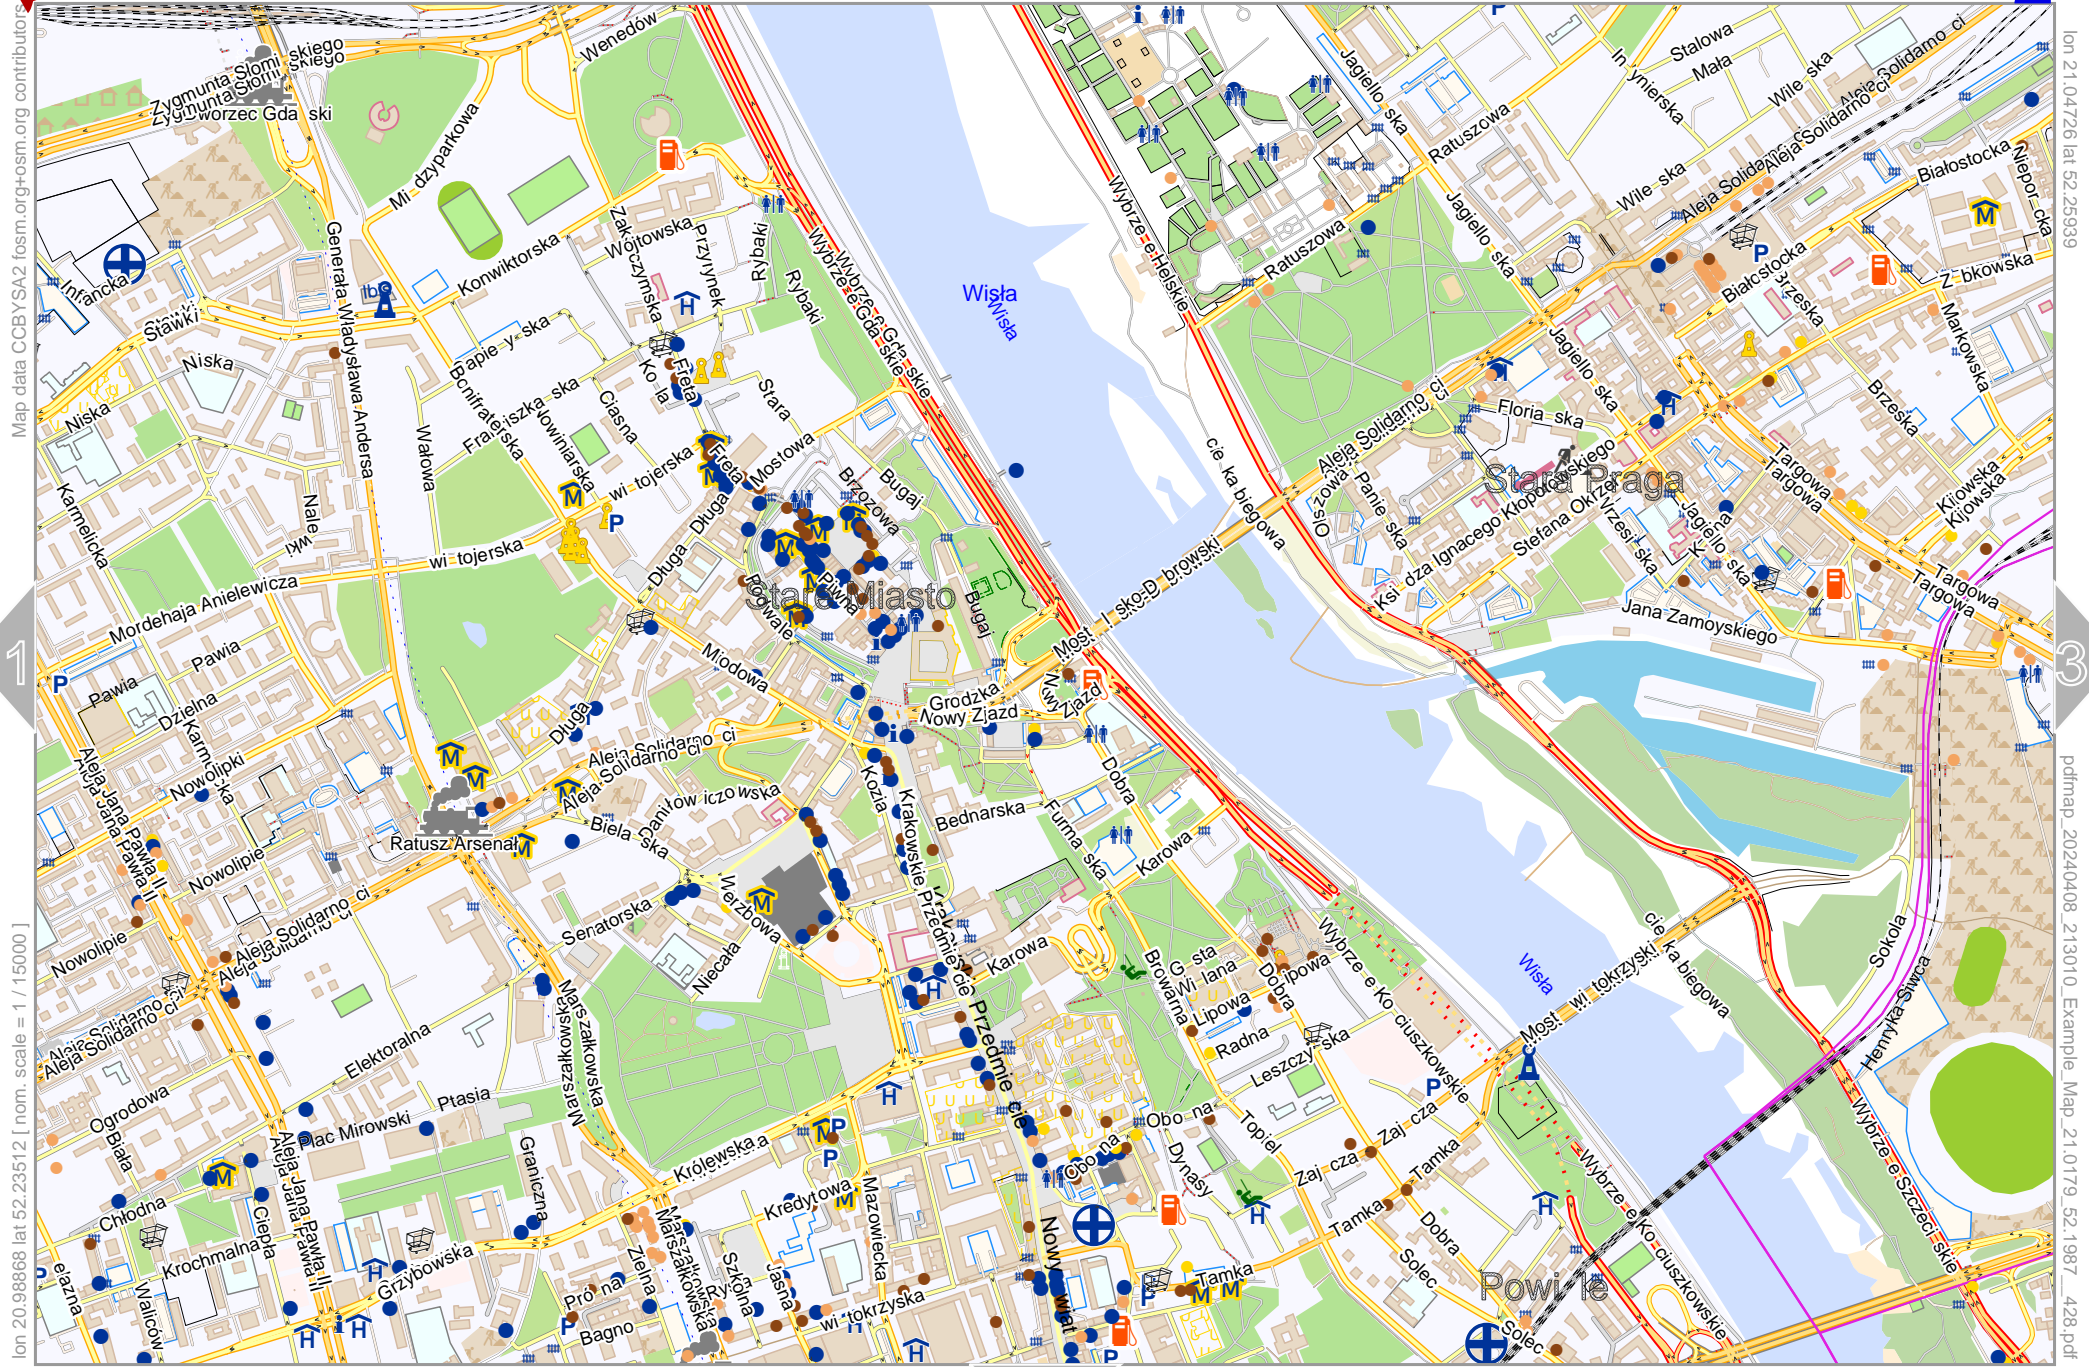

Map data © CCBY-SA2 fscm.org © osm.org contributors

lon 21.047261ai 52.25939

lon 20.98868 lat 52.23512 [nom. scale = 1 / 15000]

pdfmap_20240408_213010_Example_Map_21.0179_52.1987_428.pdf

0 100 m 1000 m 1500 m