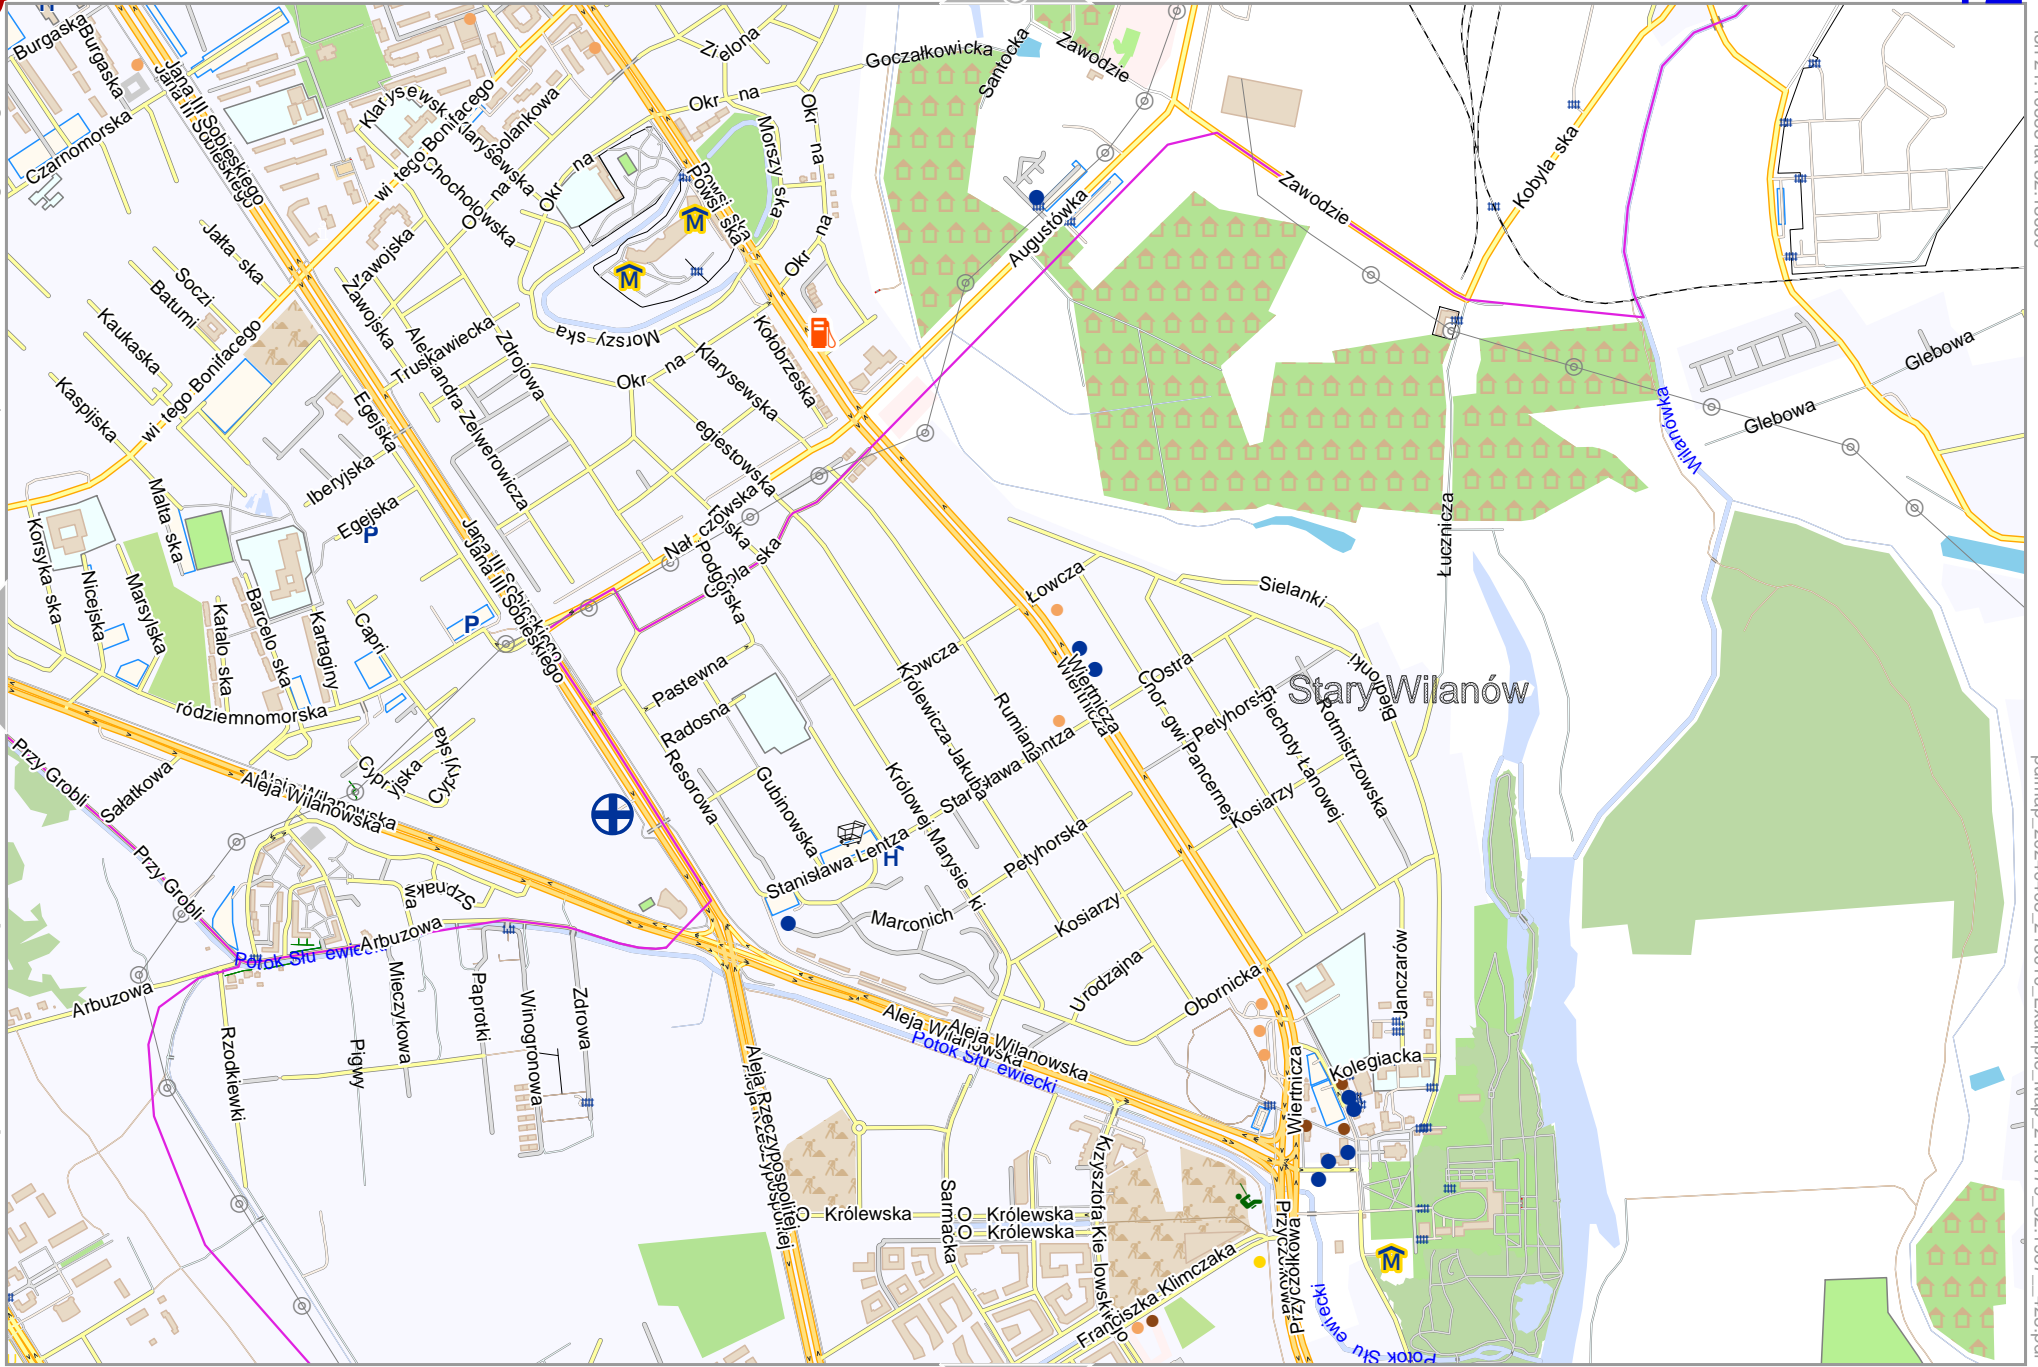

# Example\_Map

Map data © OpenStreetMap contributors

lon 20.98868 lat 52.16233 [nom. scale = 1 / 15000]

lon 21.04726 lat 52.18660

pdfmap 20240408 213010 Example\_Map 21.0179 52.1987 428.pdf

428.pdf

top

11

12

14

10

Map data © CCBYSA2 fscm.org+osm.org contributors

lon 21.04726 lat 52.16233 [ nom. scale = 1 / 15000 ]

lon 21.10583 lat 52.18660

pdfmap\_20240408\_213010\_Example\_Map\_21.0179\_52.1987\_428.pdf

# Example\_Map

13

top

Map data © CCBYSA2 fcosm.org+osm.org contributors

lon 20.93011 lat 52.13807 [ nom. scale = 1 / 15000 ]

lon 20.98868 lat 52.16233

pdfmap\_20240408\_213010\_Example\_Map\_21.0179\_52.1987\_428.pdf