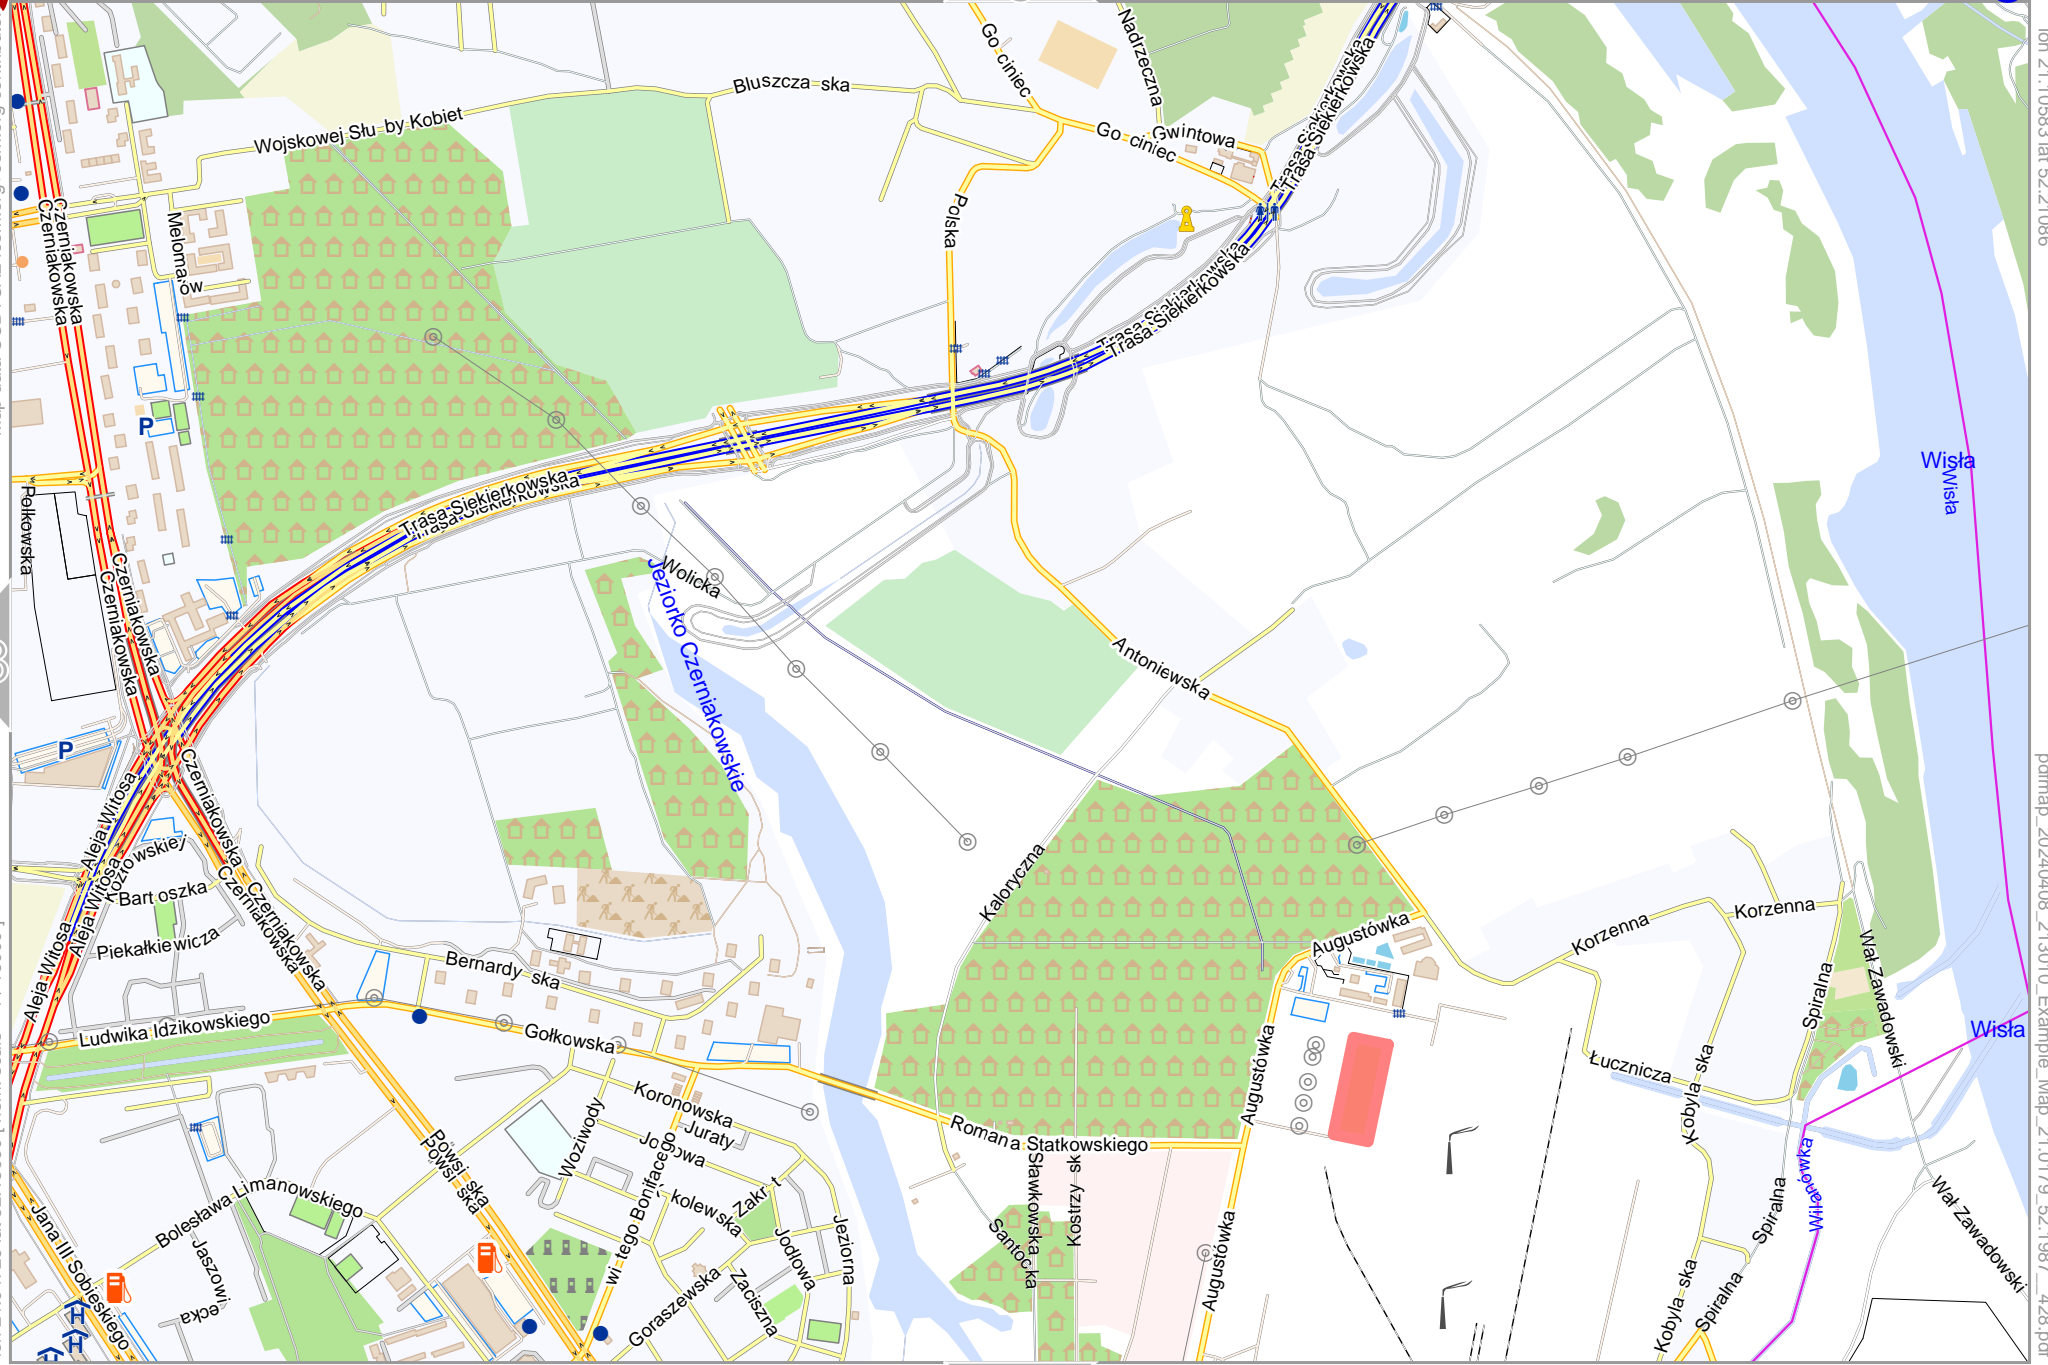

7

Map data CC BY SA 2 fcsm.org+osm.org contributors

lon 21.04726 lat 52.18660 [ nom. scale = 1 / 15000 ]

lon 21.10583 lat 52.21086

pdfmap\_20240408\_213010\_Example\_Map\_21.0179\_52.1987\_428.pdf

0 100 m 1000 m 1500 m