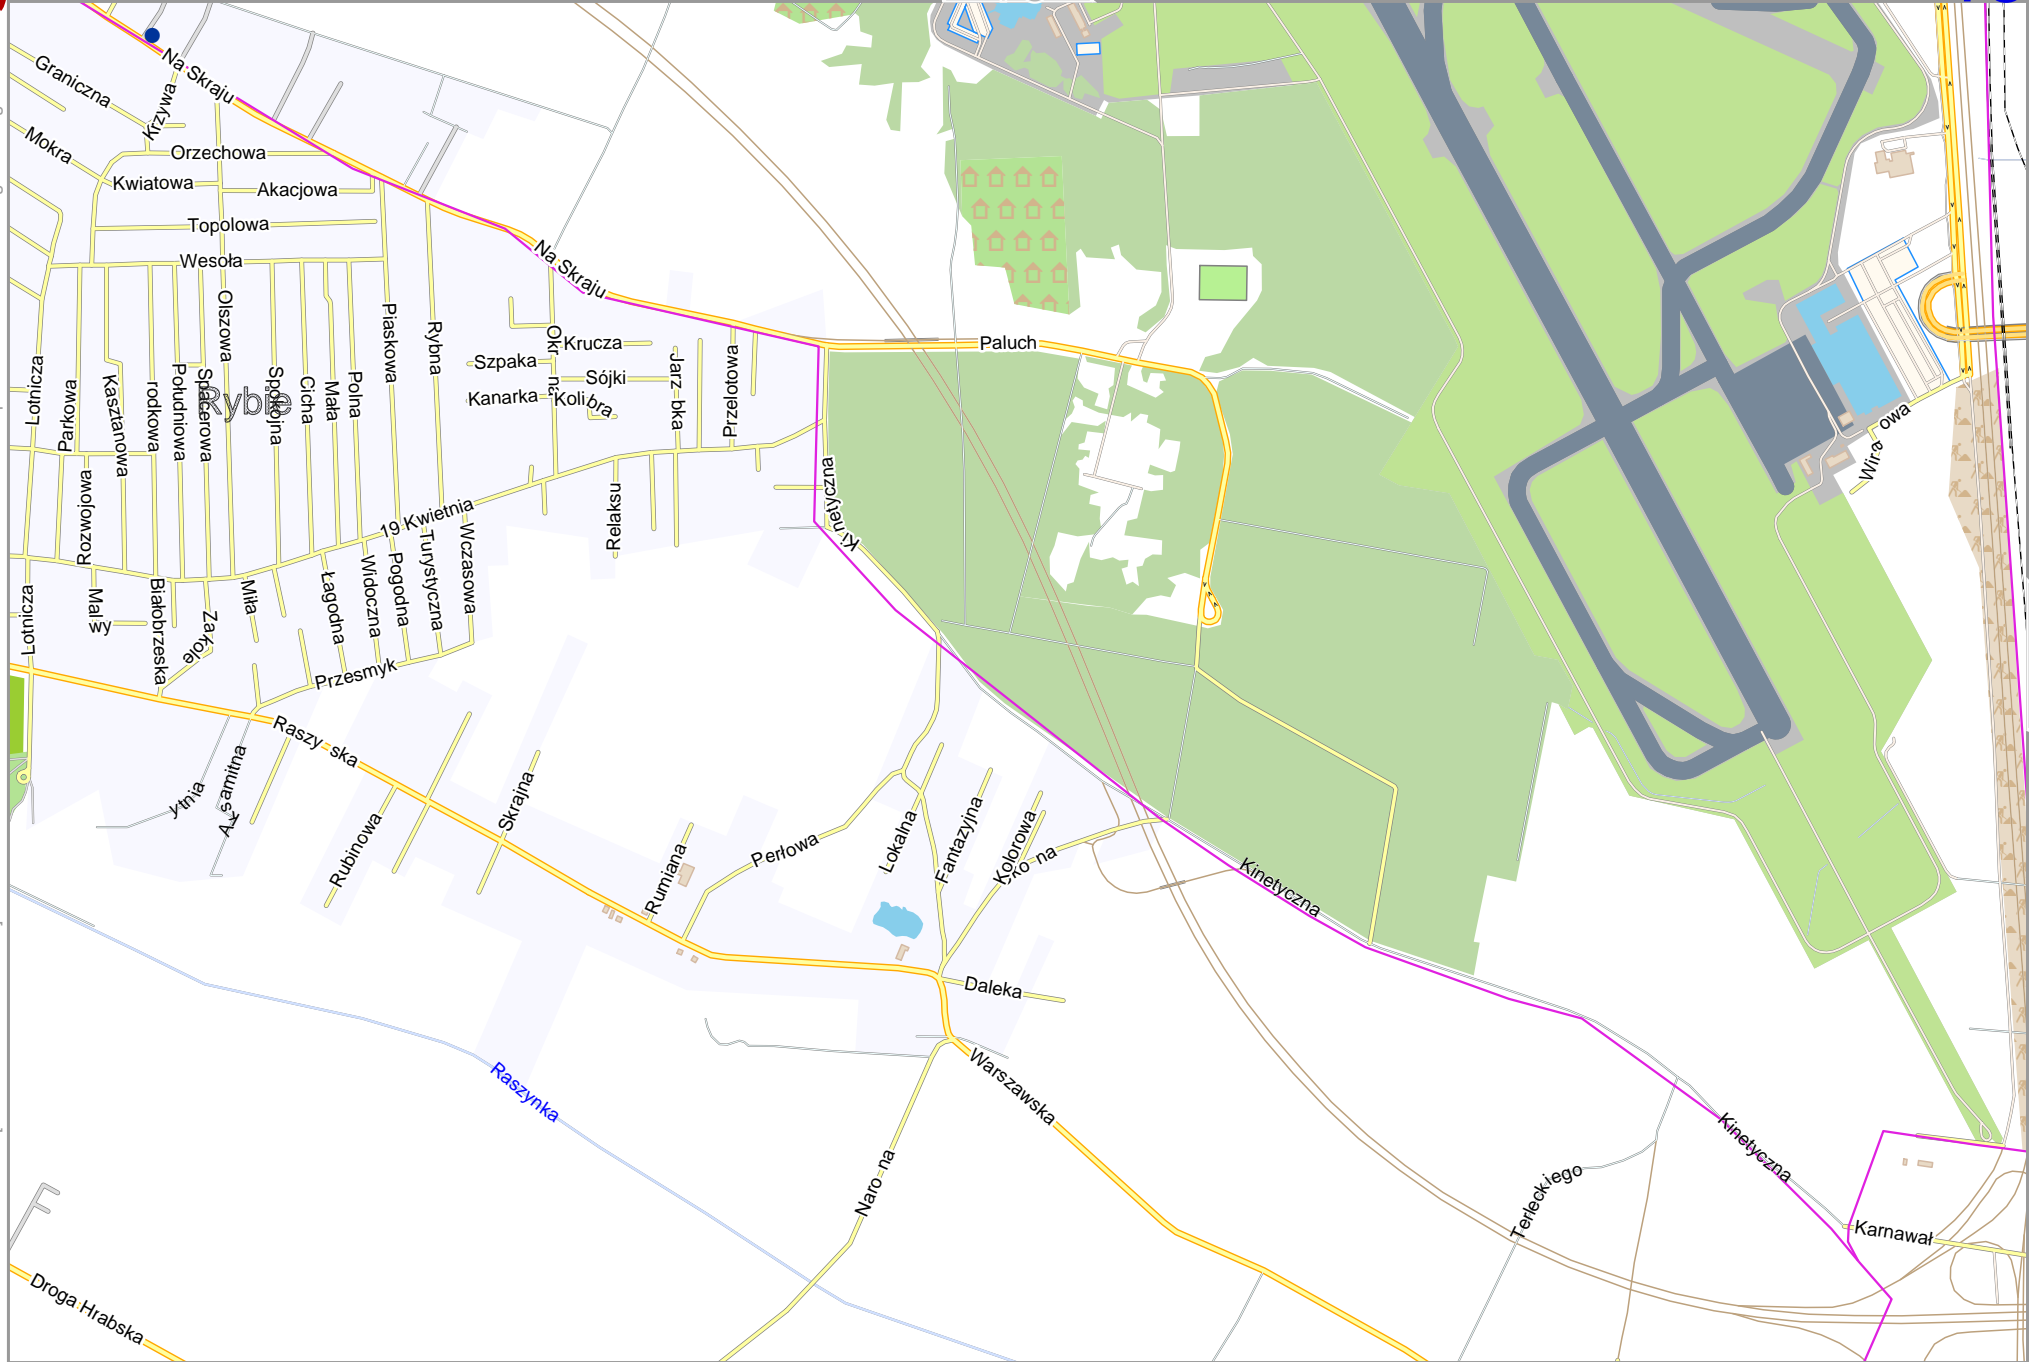

# Example\_Map

Map data © OpenStreetMap contributors

lon 20.98868 lat 52.16233 [nom. scale = 1 / 15000]

lon 21.04726 lat 52.18660

pdfmap 20240408 213010 Example\_Map 21.0179 52.1987 428.pdf

428.pdf

top

11

12

14

10

Map data © CCBYSA2 fscm.org+osm.org contributors

lon 21.04726 lat 52.16233 [ nom. scale = 1 / 15000 ]

lon 21.10583 lat 52.18660

pdfmap\_20240408\_213010\_Example\_Map\_21.0179\_52.1987\_428.pdf

# Example\_Map

13

top

Map data © CCBYSA2 fcosm.org+osm.org contributors

lon 20.93011 lat 52.13807 [ nom. scale = 1 / 15000 ]

lon 20.98868 lat 52.16233

pdfmap\_20240408\_213010\_Example\_Map\_21.0179\_52.1987\_428.pdf