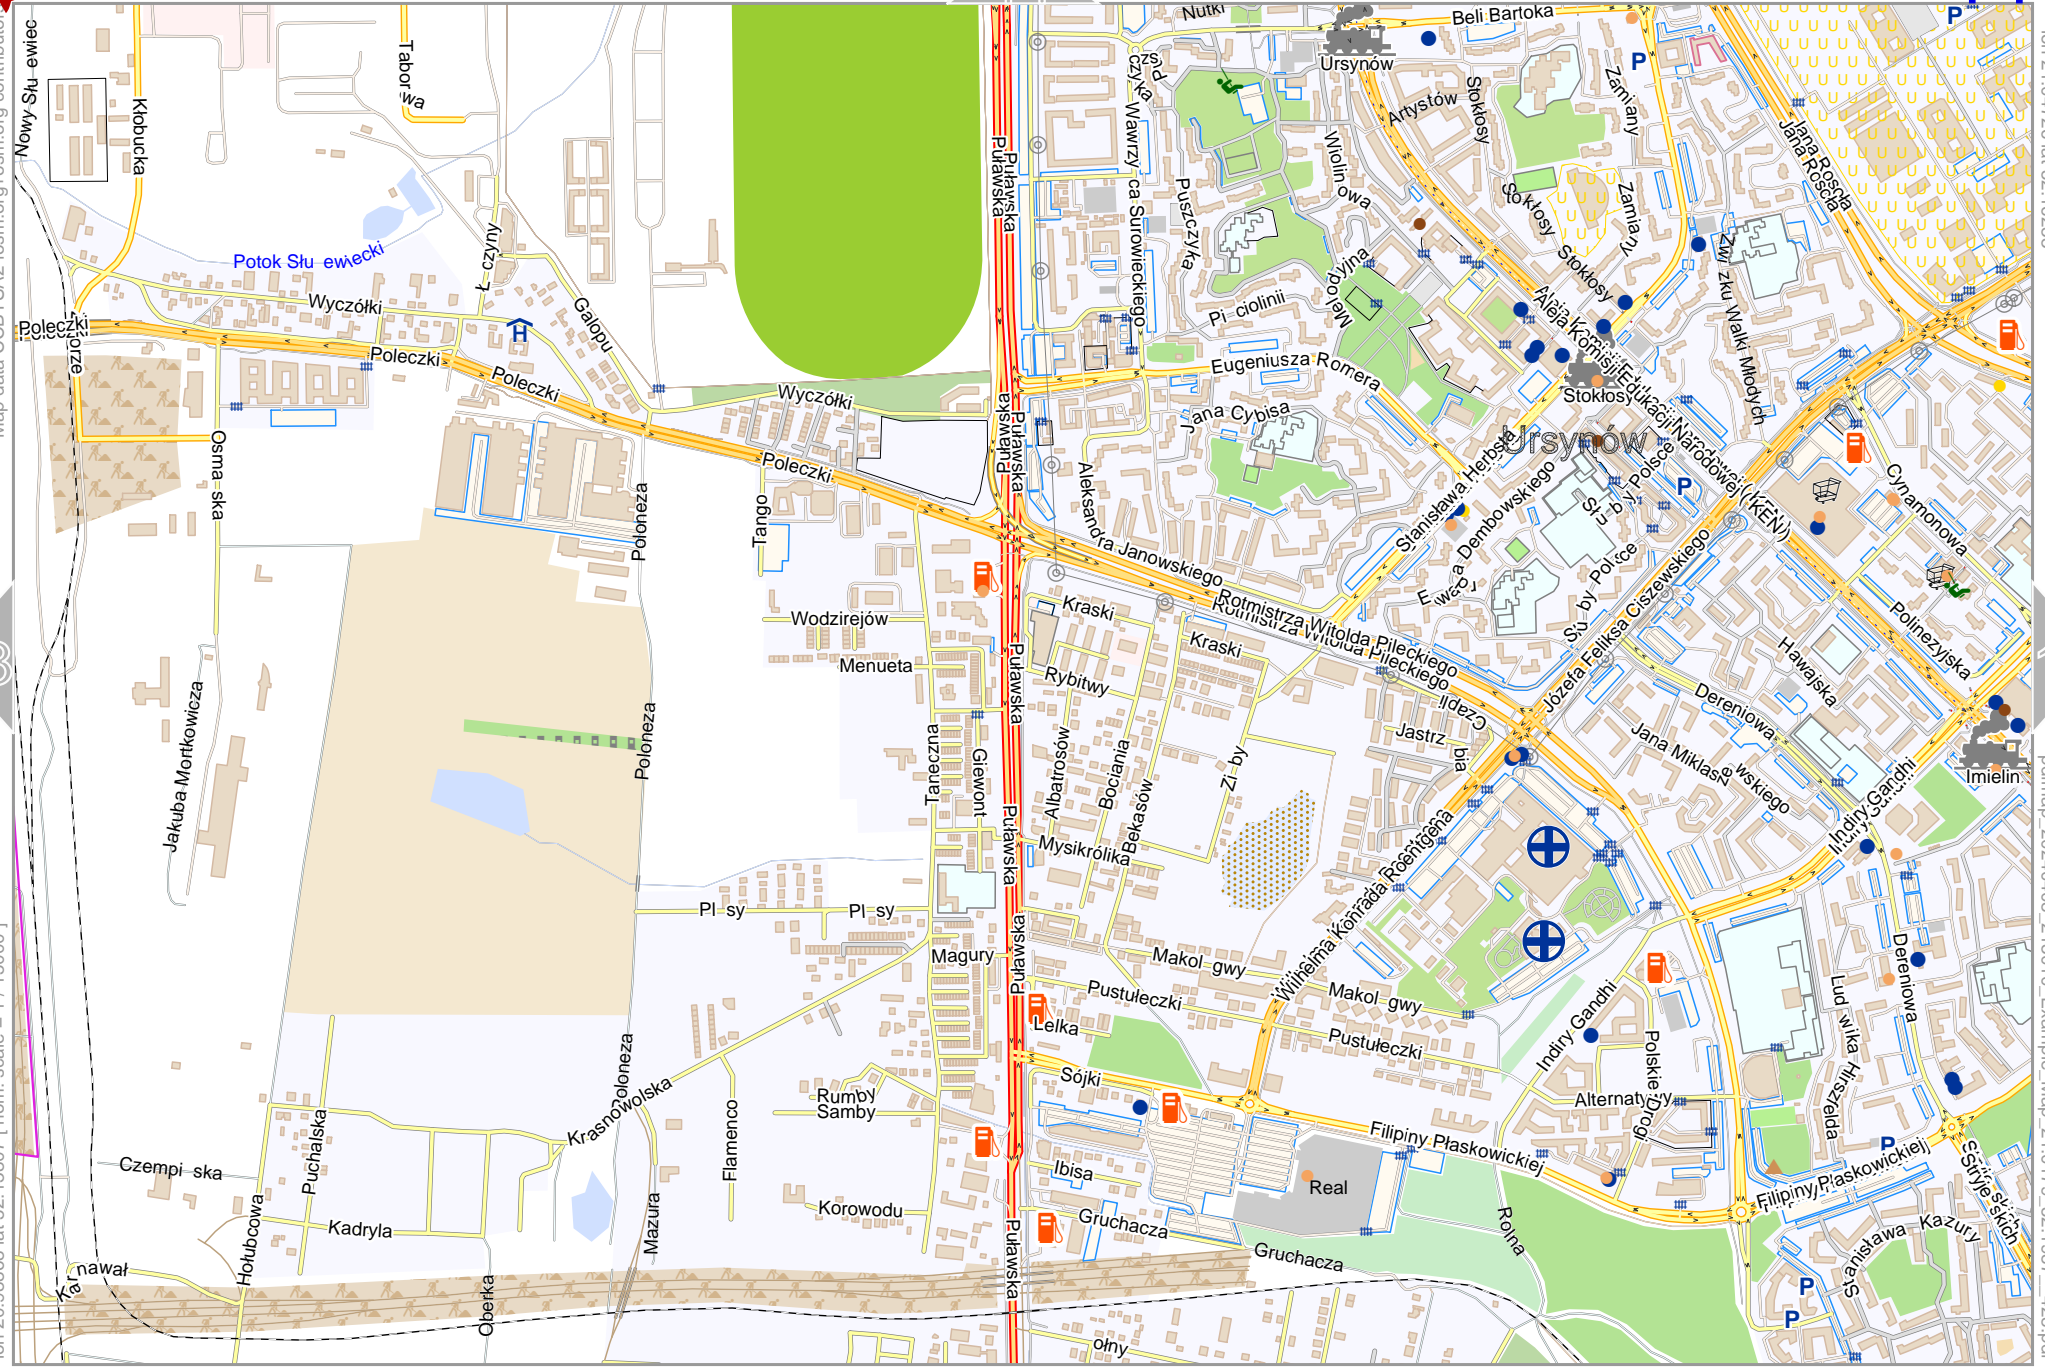

Map data © CCBYSA2 fccsm.org+osm.org contributors

lon 20.98868 lat 52.13807 [nom. scale = 1 / 15000]

lon 21.04726 lat 52.16233

pdfmap 20240408 213010 Example_Map 21.0179 52.1987 428.pdf