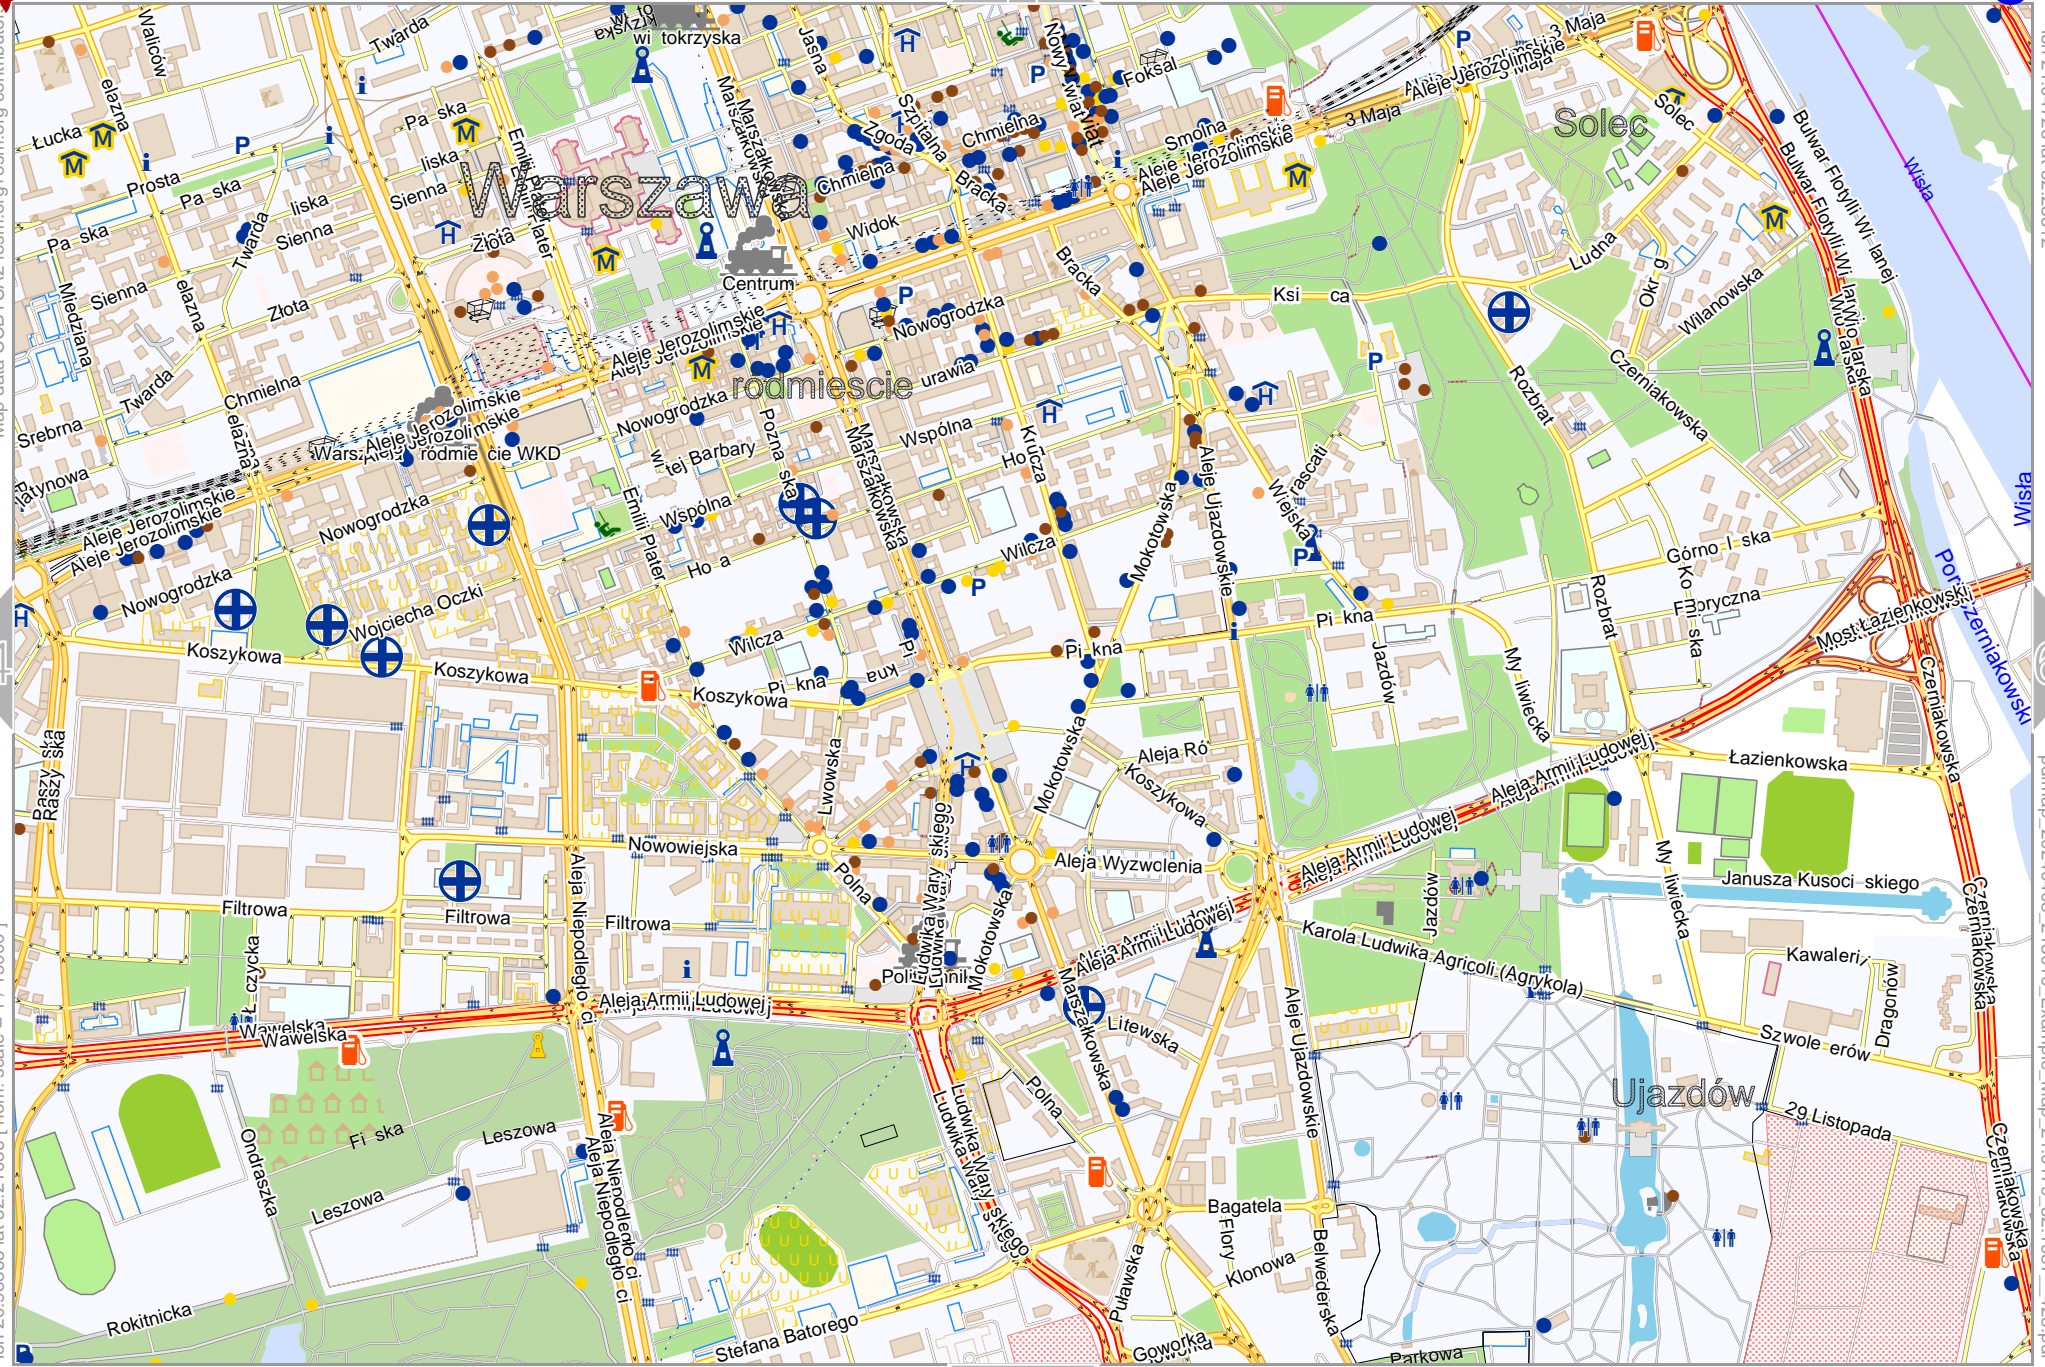

# Example\_Map

Map data © CCBYSA2 fccsm.org+osm.org contributors

lon 21.04726 lat 52.23512 [ nom. scale = 1 / 15000 ]

lon 21.10583 lat 52.25939

pdfmap\_20240408\_213010\_Example\_Map\_21.0179\_52.1987\_428.pdf

# Example\_Map

Map data © CCBYSA2 fscsm.org/osm.org contributors

lon 20.98868 lat 52.21086 [ nom. scale = 1 / 15000 ]

0 100 m 1000 m 1500 m

lon 21.04726 lat 52.23512

pdfmap\_20240408\_213010\_Example\_Map\_21.0179\_52.1987\_428.pdf

# Example\_Map

Map data © OpenStreetMap contributors

lon 21.04726 lat 52.21086 [ nom. scale = 1 / 15000 ]

lon 21.10583 lat 52.23512

pdfmap\_20240408\_213010\_Example\_Map\_21.0179\_52.1987\_428.pdf

0 100 m 1000 m 1500 m

# Example\_Map

Map data © OpenStreetMap contributors

lon 20.98868 lat 52.16233 [nom. scale = 1 / 15000]

lon 21.04726 lat 52.18660

pdfmap 20240408 213010 Example\_Map 21.0179 52.1987 428.pdf

428.pdf

top

11