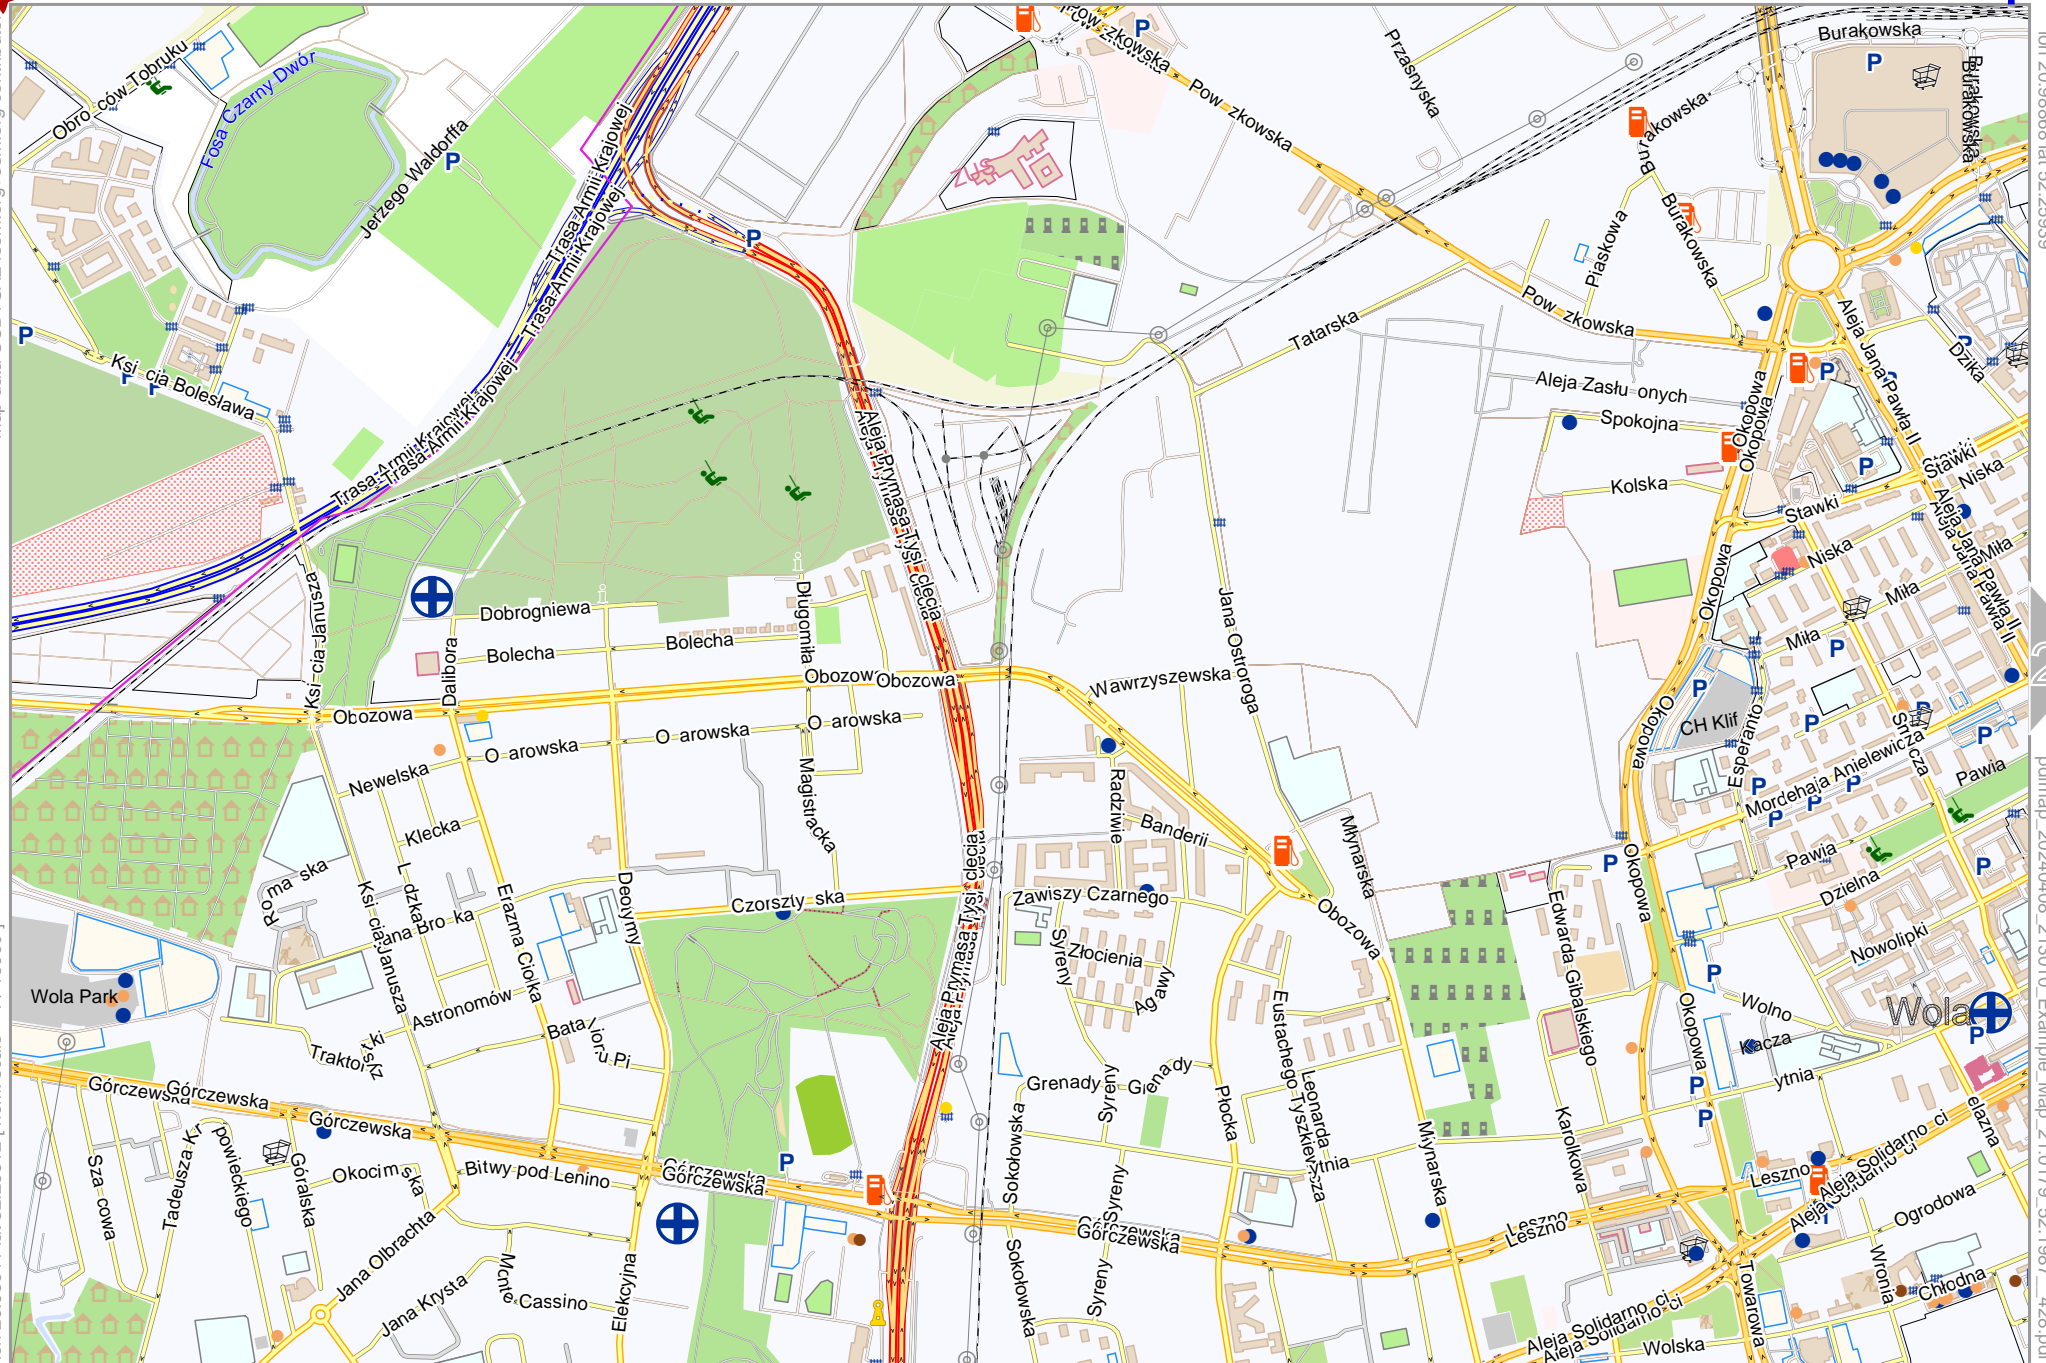

# Example\_Map

Map data © CCBYSA2 fccsm.org+osm.org contributors

lon 20.93011 lat 52.23512 [ nom. scale = 1 / 15000 ]

0 100 m 1000 m 1500 m

www.milvusmap.eu

lon 20.93868 lat 52.25939

pdfmap\_20240408\_213010\_Example\_Map\_21.0179\_52.1987\_428.pdf

1

2

4

Map data © CCBY-SA2 fscm.org © osm.org contributors

lon 21.047261ai 52.25939

lon 20.98868 lat 52.23512 [ nom. scale = 1 / 15000 ]

pdfmap\_20240408\_213010\_Example\_Map\_21.0179\_52.1987\_428.pdf

0 100 m 1000 m 1500 m

# Example\_Map

Map data © OpenStreetMap contributors

lon 21.04726 lat 52.21086 [ nom. scale = 1 / 15000 ]

lon 21.10583 lat 52.23512

pdfmap\_20240408\_213010\_Example\_Map\_21.0179\_52.1987\_428.pdf

0 100 m 1000 m 1500 m

# Example\_Map

Map data © OpenStreetMap contributors

lon 20.98868 lat 52.16233 [nom. scale = 1 / 15000]

lon 21.04726 lat 52.18660

pdfmap 20240408 213010 Example\_Map 21.0179 52.1987 428.pdf

428.pdf

top

11