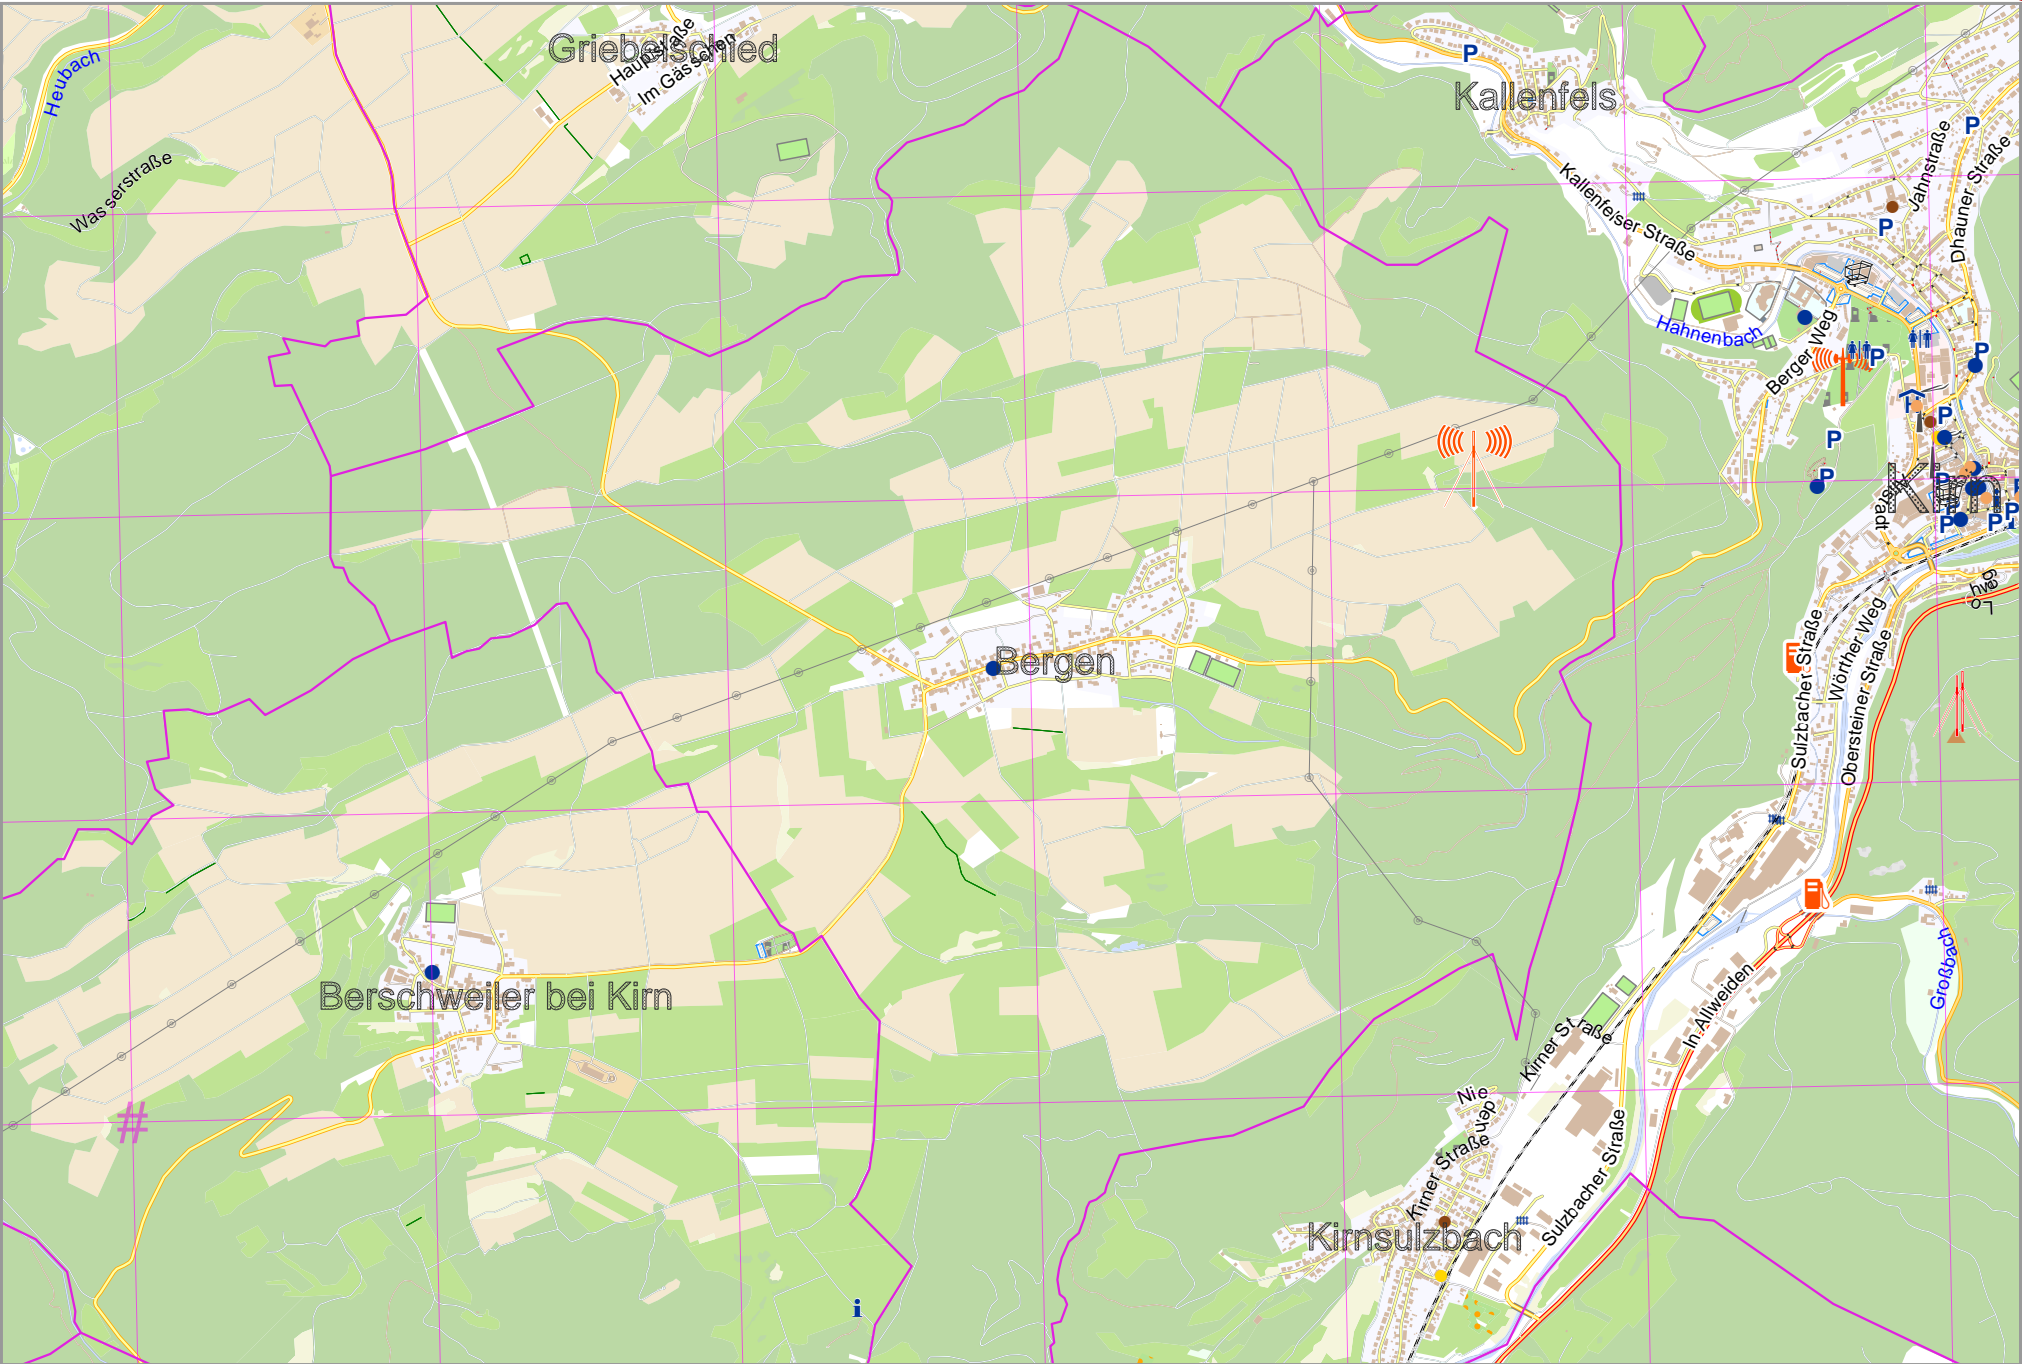

Map data © OpenStreetMap contributors

lon 7.36923 lat 49.75987 [ nom. scale = 1 / 25000 ]

lon 7.46191 lat 49.80032

pdfmap\_20240408\_093121\_Example\_Map\_7.41557\_49.7800\_581.pdf

# UTM: 32 U easting 383.00 km northing 5514.00 km  
UTM-Grid-width = 1000m