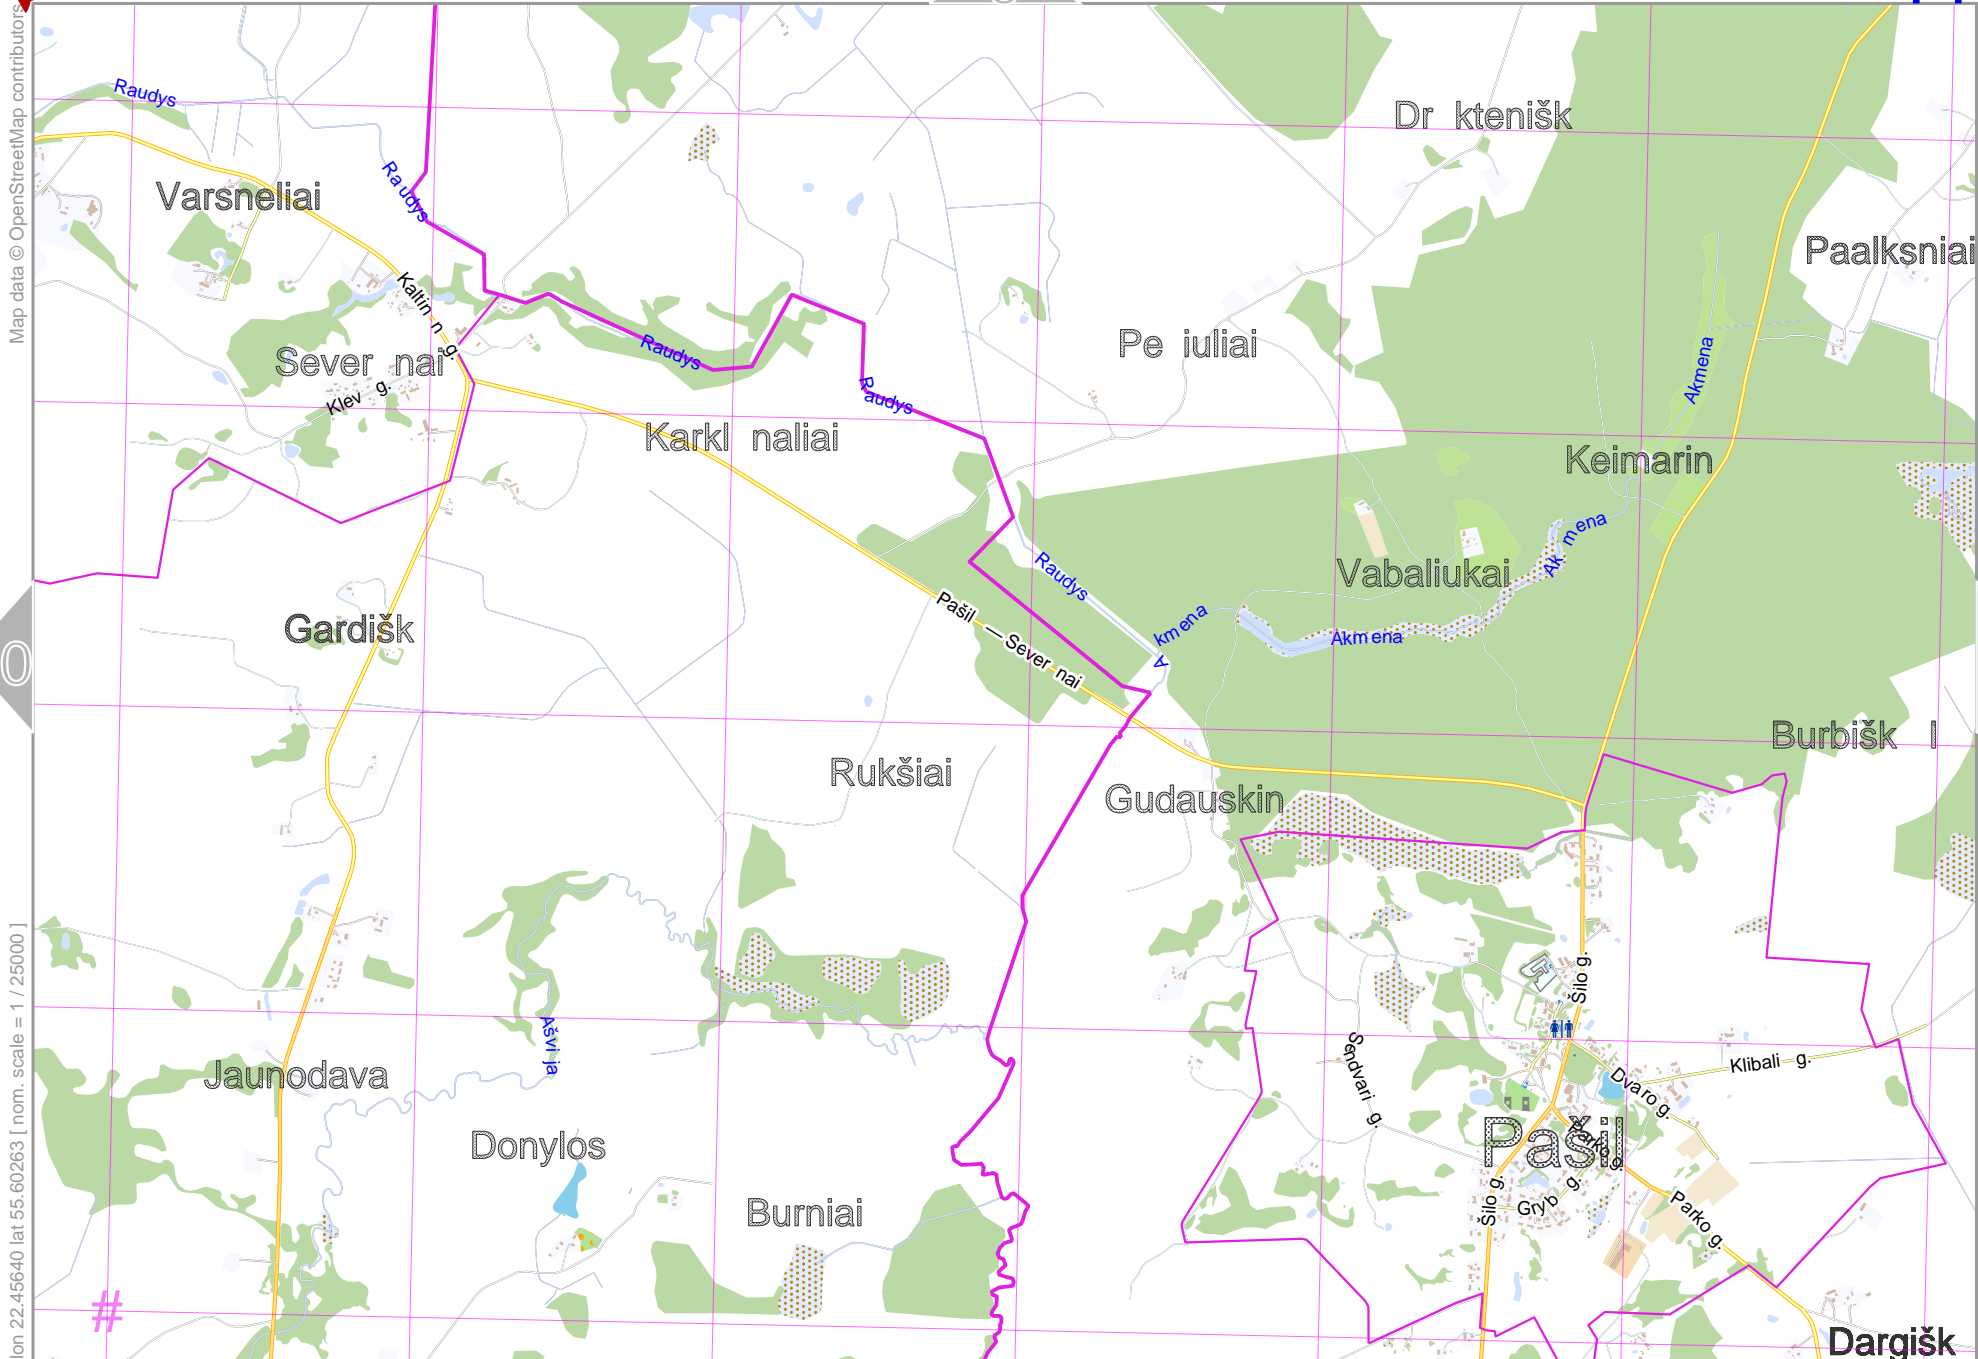

lon 22.45640 lat 55.60263 [nom. scale = 1 / 250000]

lon 22.55824 lat 55.64305 pdfmap_20240406_164148_Example_Map_22.4564_55.5644_896.pdf

UTM: 34 U easting 592.00 km northing 6163.00 km UTM-Grid-width = 1000m