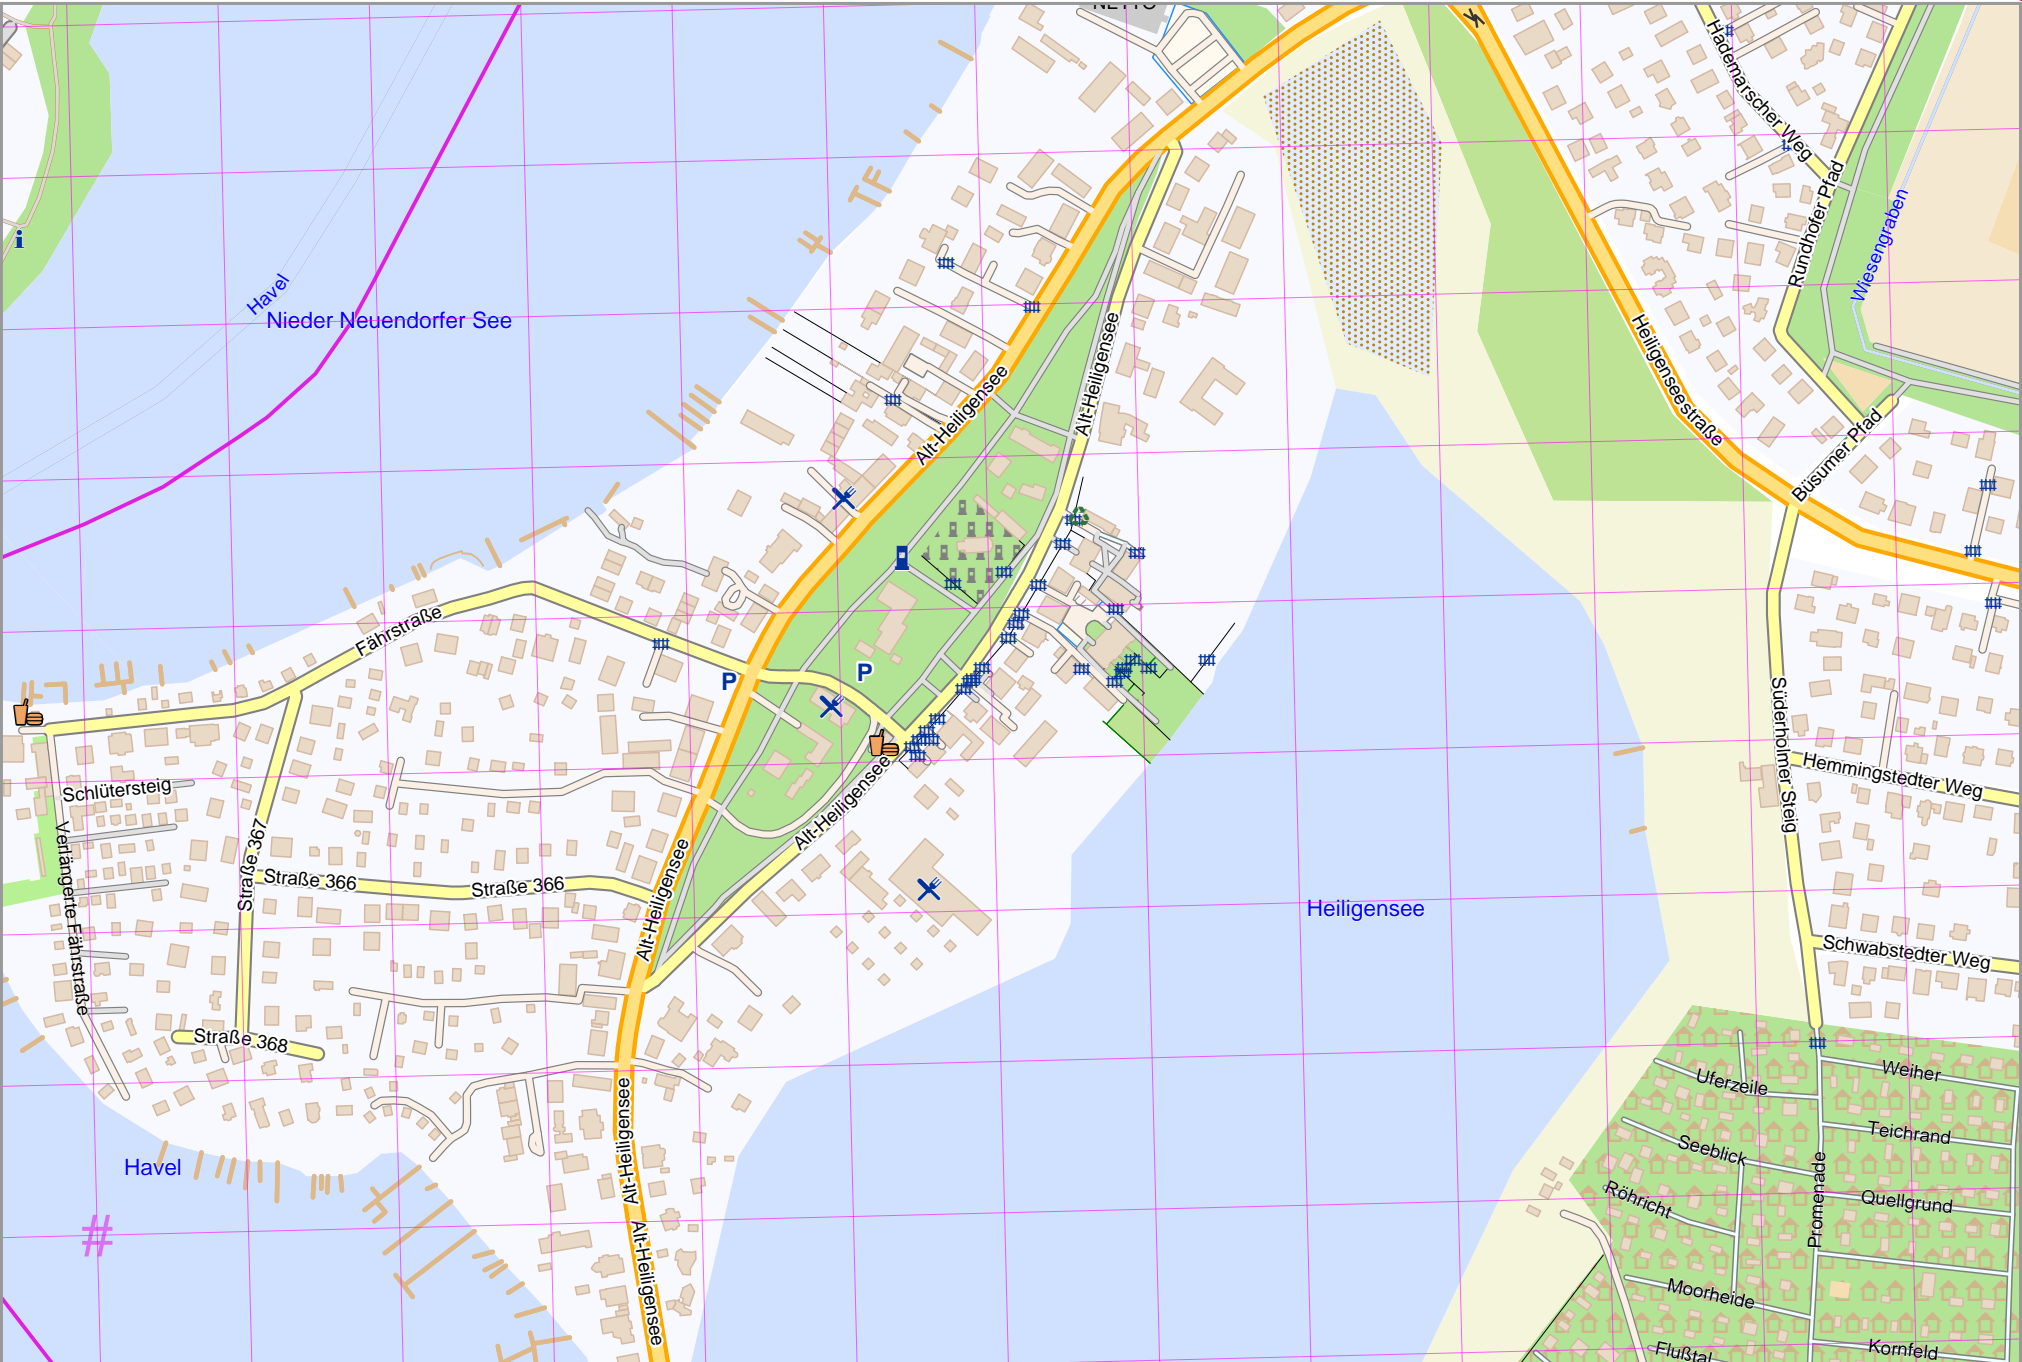

Map data © OpenStreetMap contributors

lon 13.20344 lat 52.60292 [ nom. scale = 1 / 5000 ]

lon 13.22315 lat 52.61101

pdfmap\_20240406\_164033\_Example\_Map\_13.2132\_52.6069\_695.pdf

# UTM: 33 U easting 378.40 km northing 5829.70 km

UTM-Grid-width = 100m