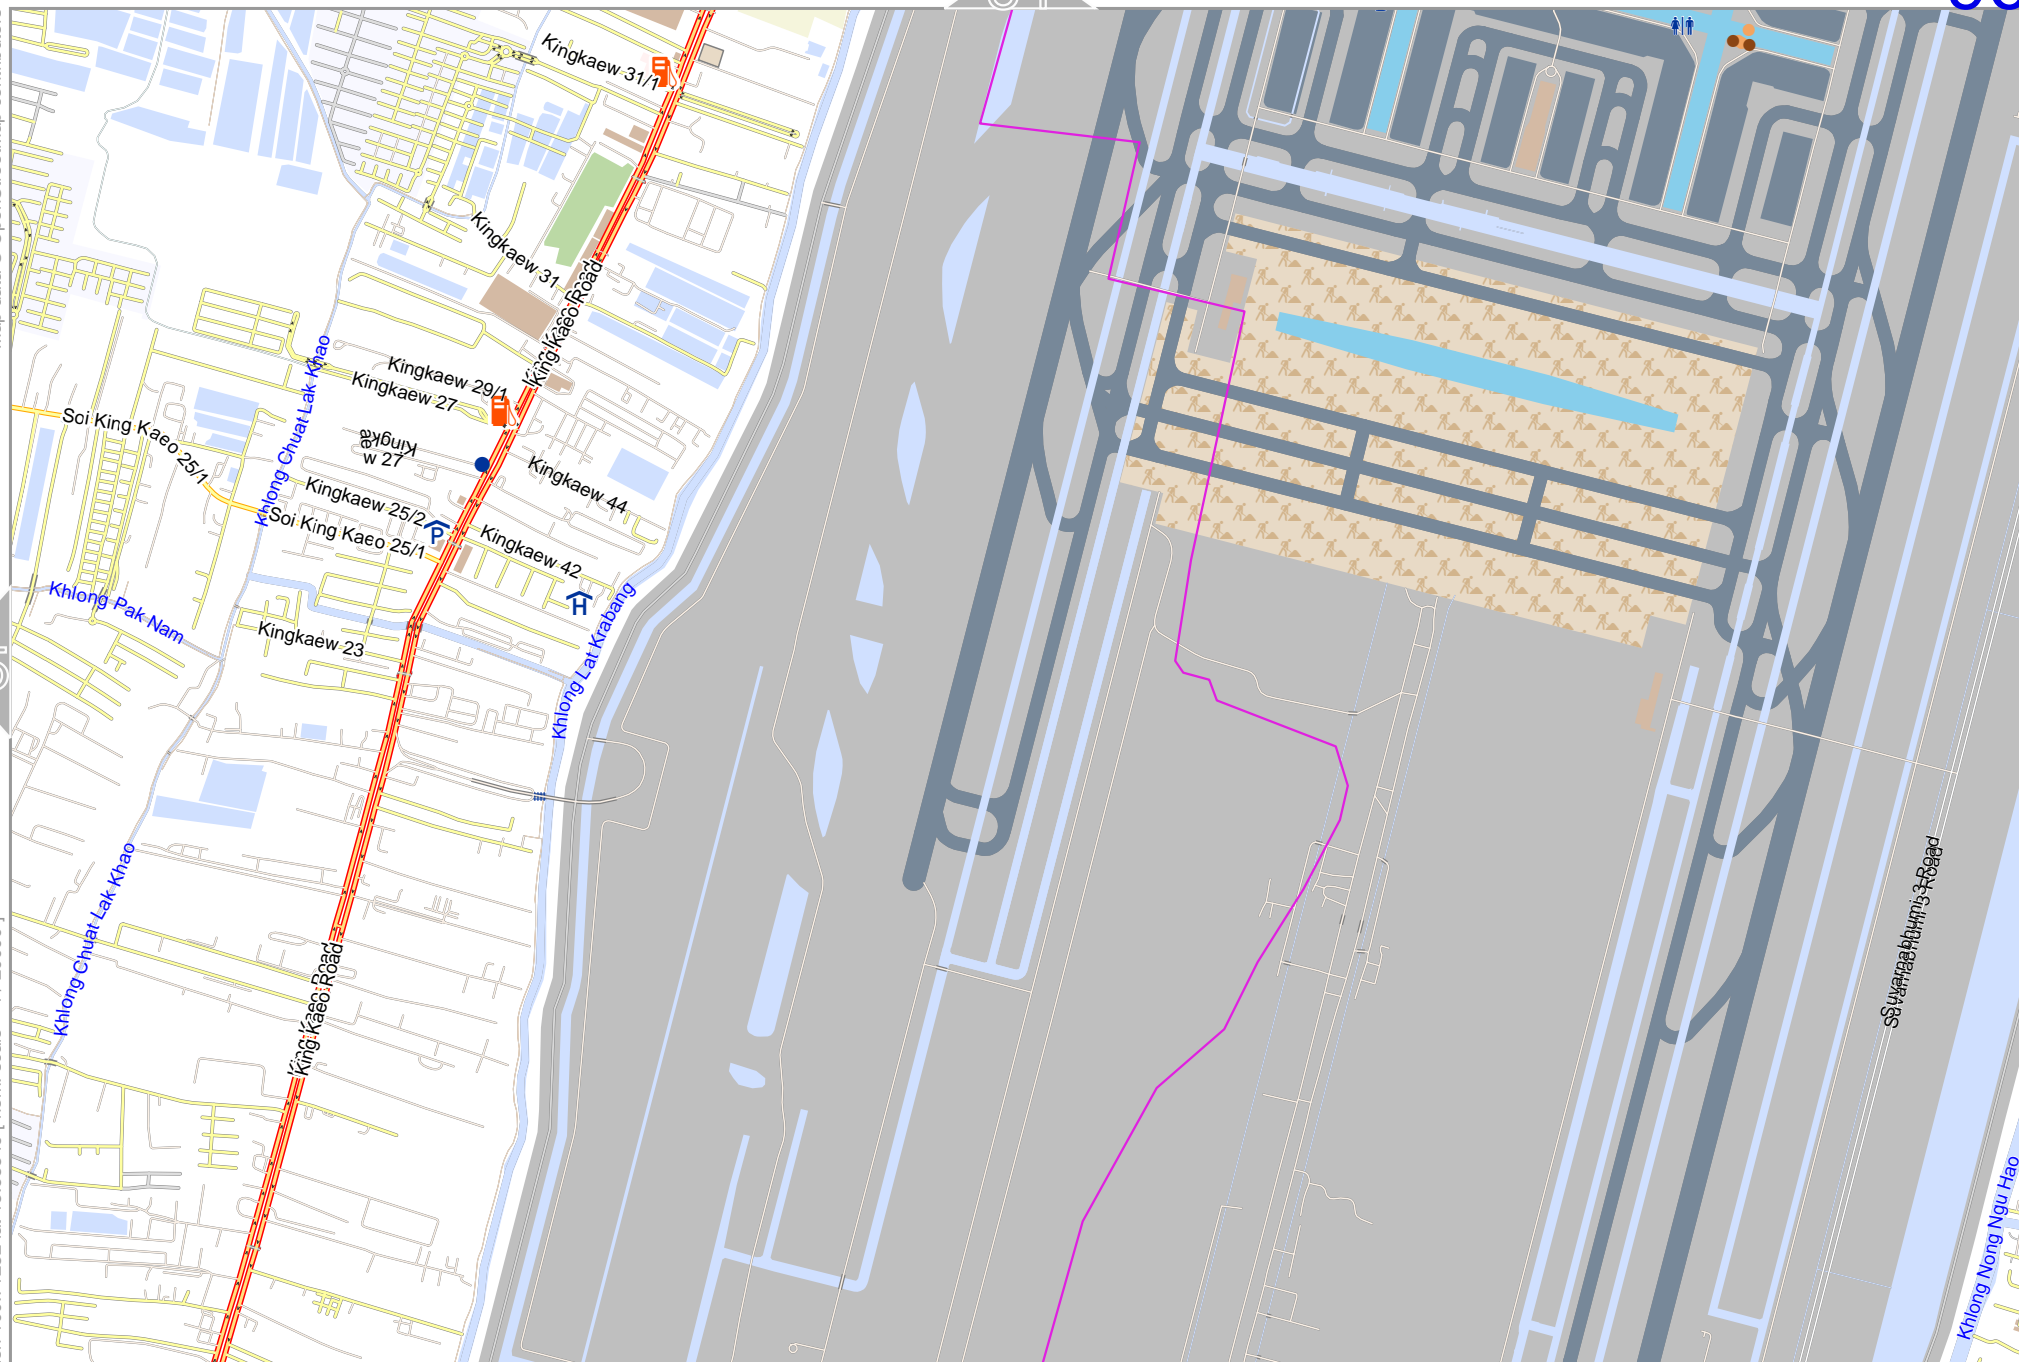

Map data © OpenStreetMap contributors

lon 100.71232 lat 13.65849 [nom. scale = 1 / 20000]

lon 100.76169 lat 13.69103

odfmap_20240404_130644_Bangkok_big_map_100.522_13.7506_933.pdf

0 1000 m 2000 m