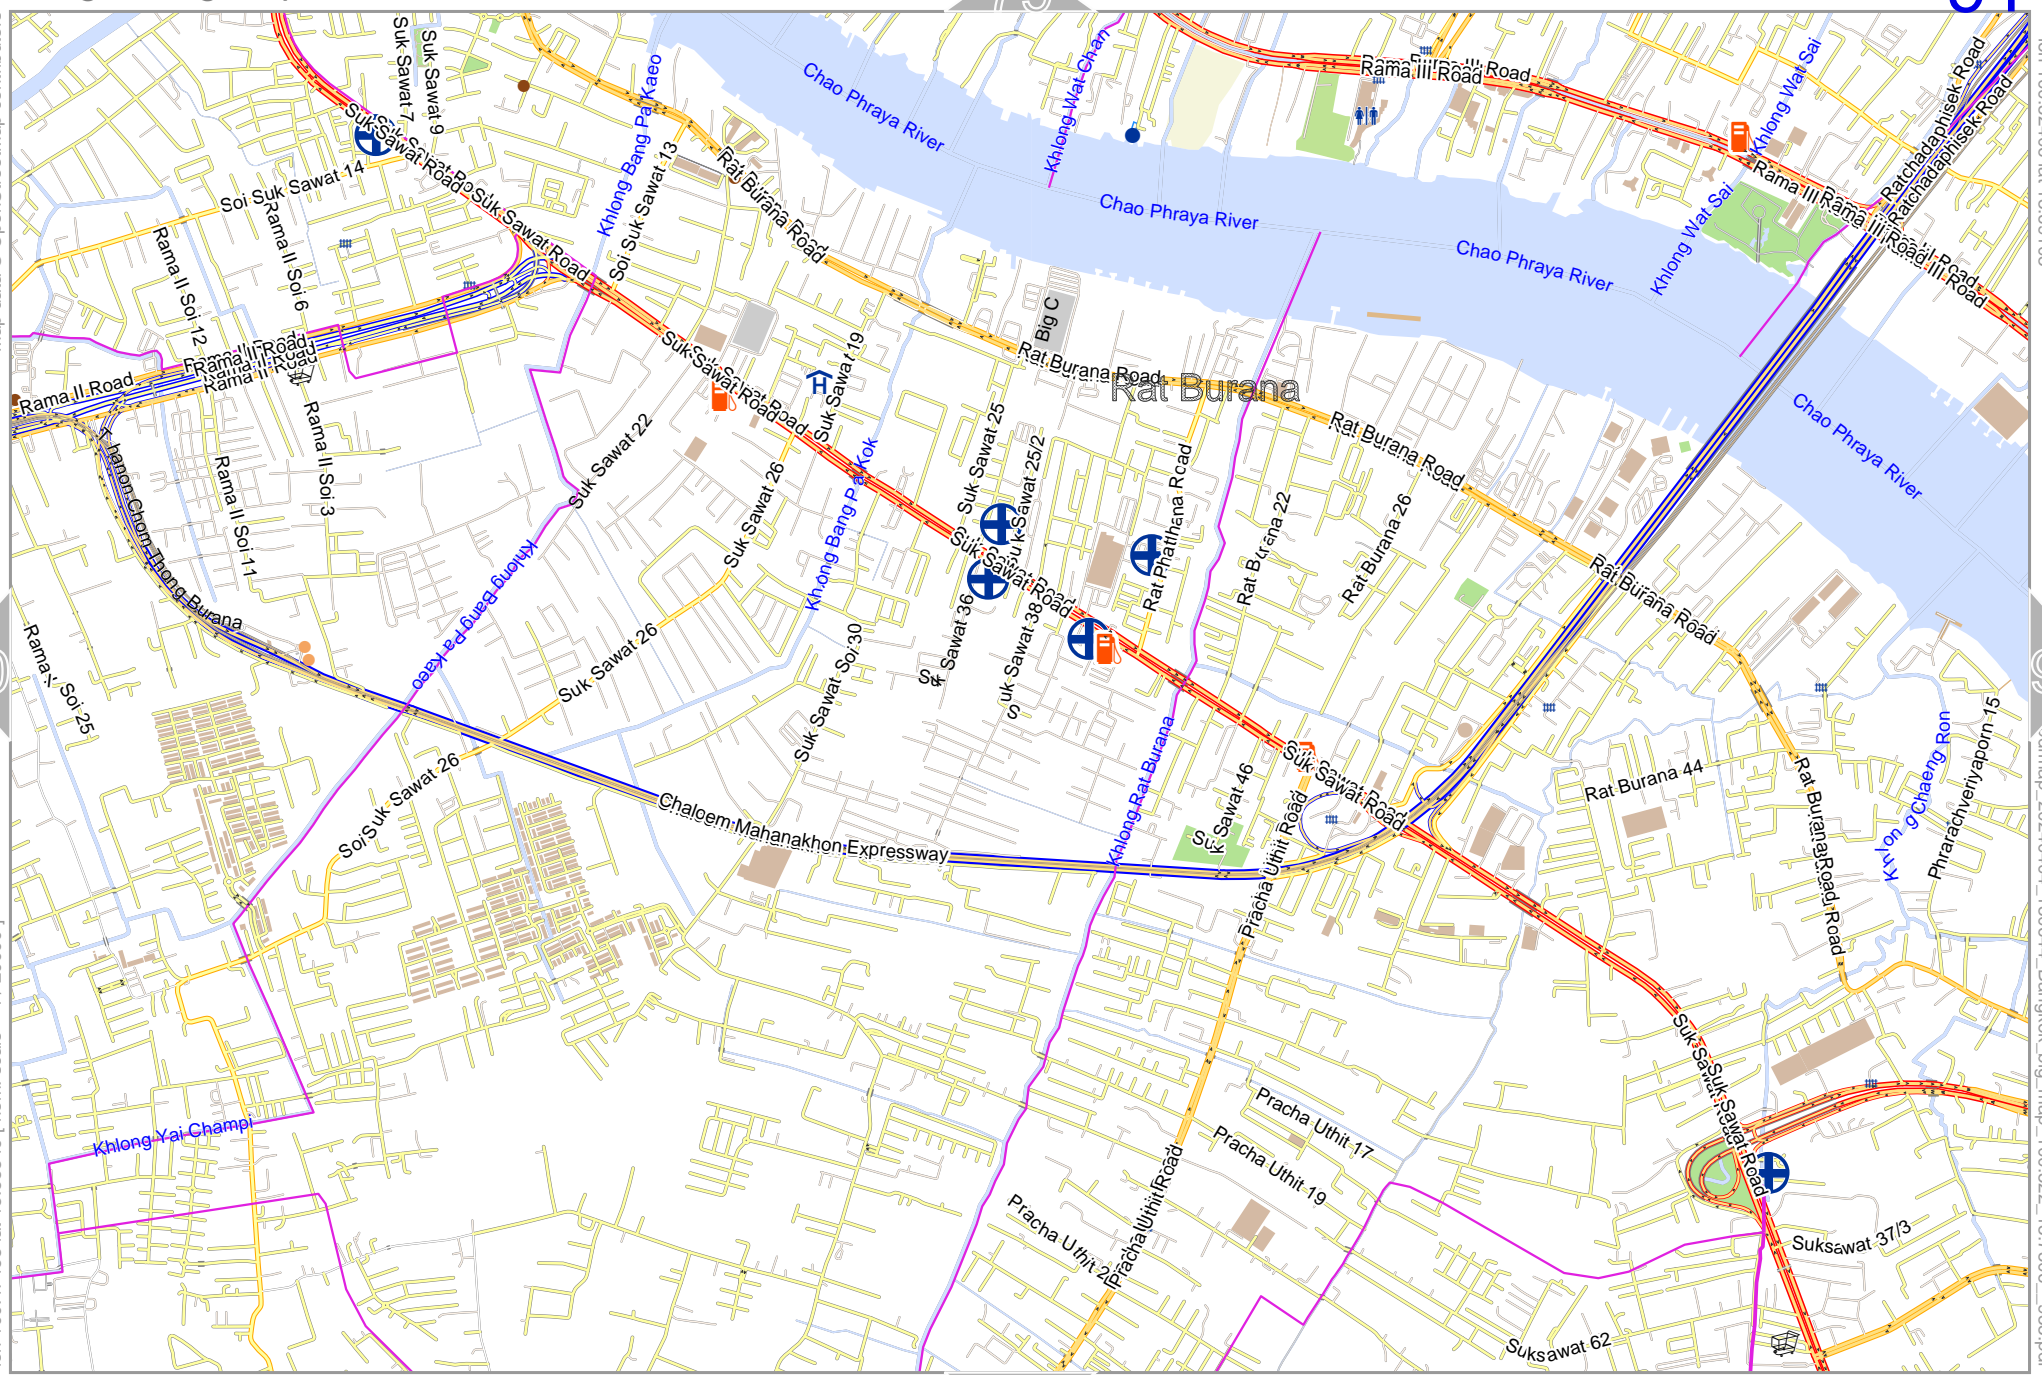

Map data © OpenStreetMap contributors

lon 100.52406 lat 13.69103

lon 100.47468 lat 13.65849 [nom. scale = 1 / 20000]

odfmap_20240404_130644_Bangkok_big_map_100.522_13.7506_933.pdf

0 1000 m 2000 m