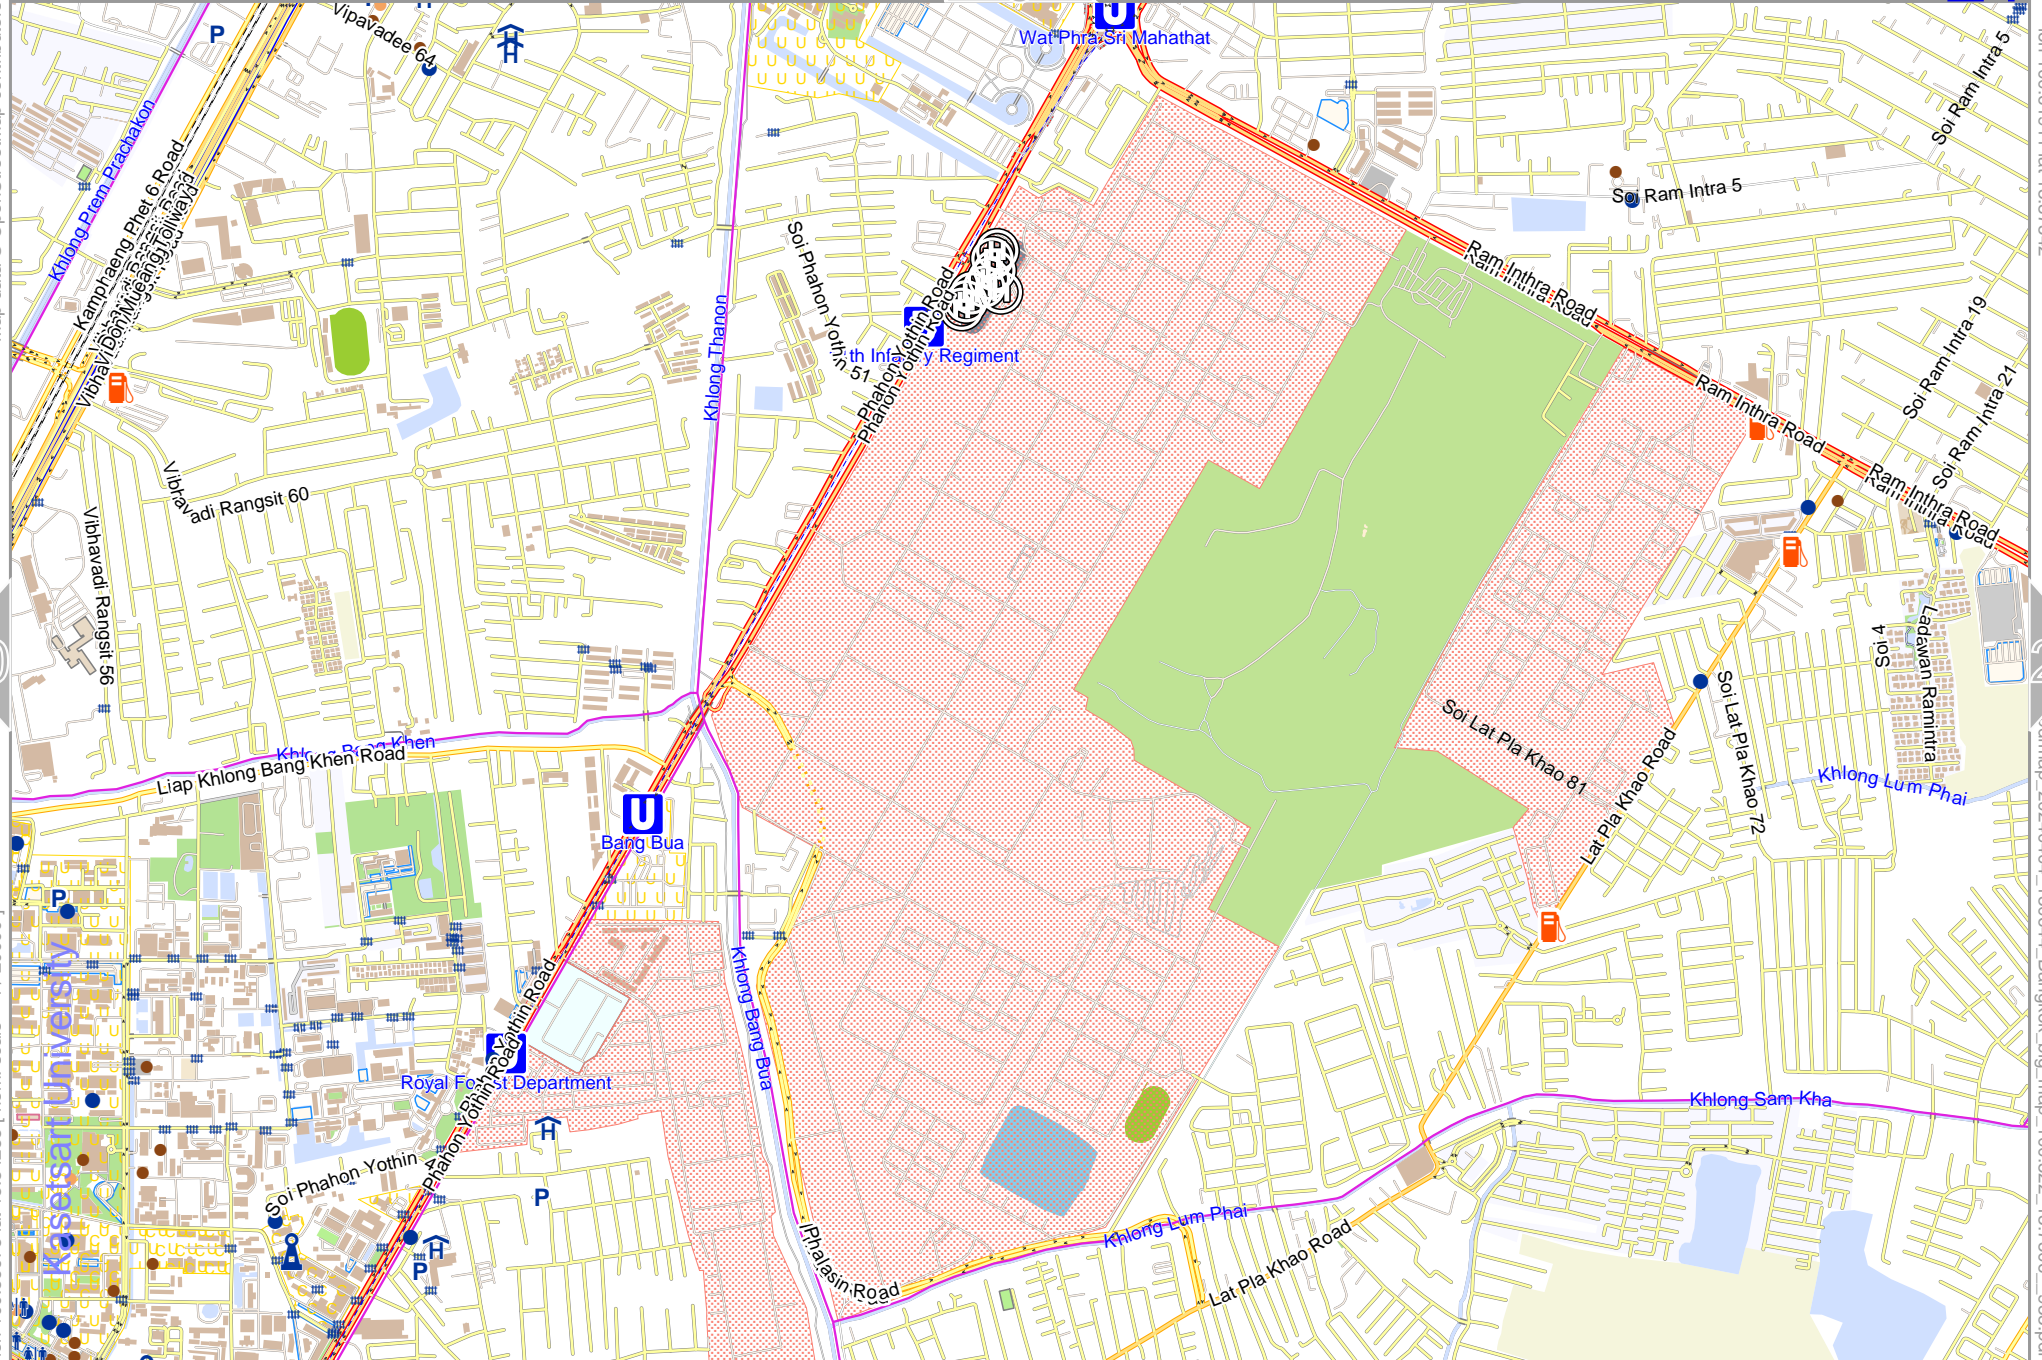

lon 100.52221 lat 13.84288 [nom. scale = 1 / 20000]

lon 100.57158 lat 13.87542

odfmap 20240404_130644_Bangkok_big_map_100.522_13.7506_933.pdf

Map data © OpenStreetMap contributors

lon 100.56973 lat 13.84288 [nom. scale = 1 / 20000]

lon 100.61911 lat 13.87542

odfmap_20240404_130644_Bangkok_big_map_100.522_13.7506_933.pdf

0 100 m 1000 m 2000 m

Map data © OpenStreetMap contributors

lon 100.66479 lat 13.84288 [nom. scale = 1 / 20000]

lon 100.71416 lat 13.87542