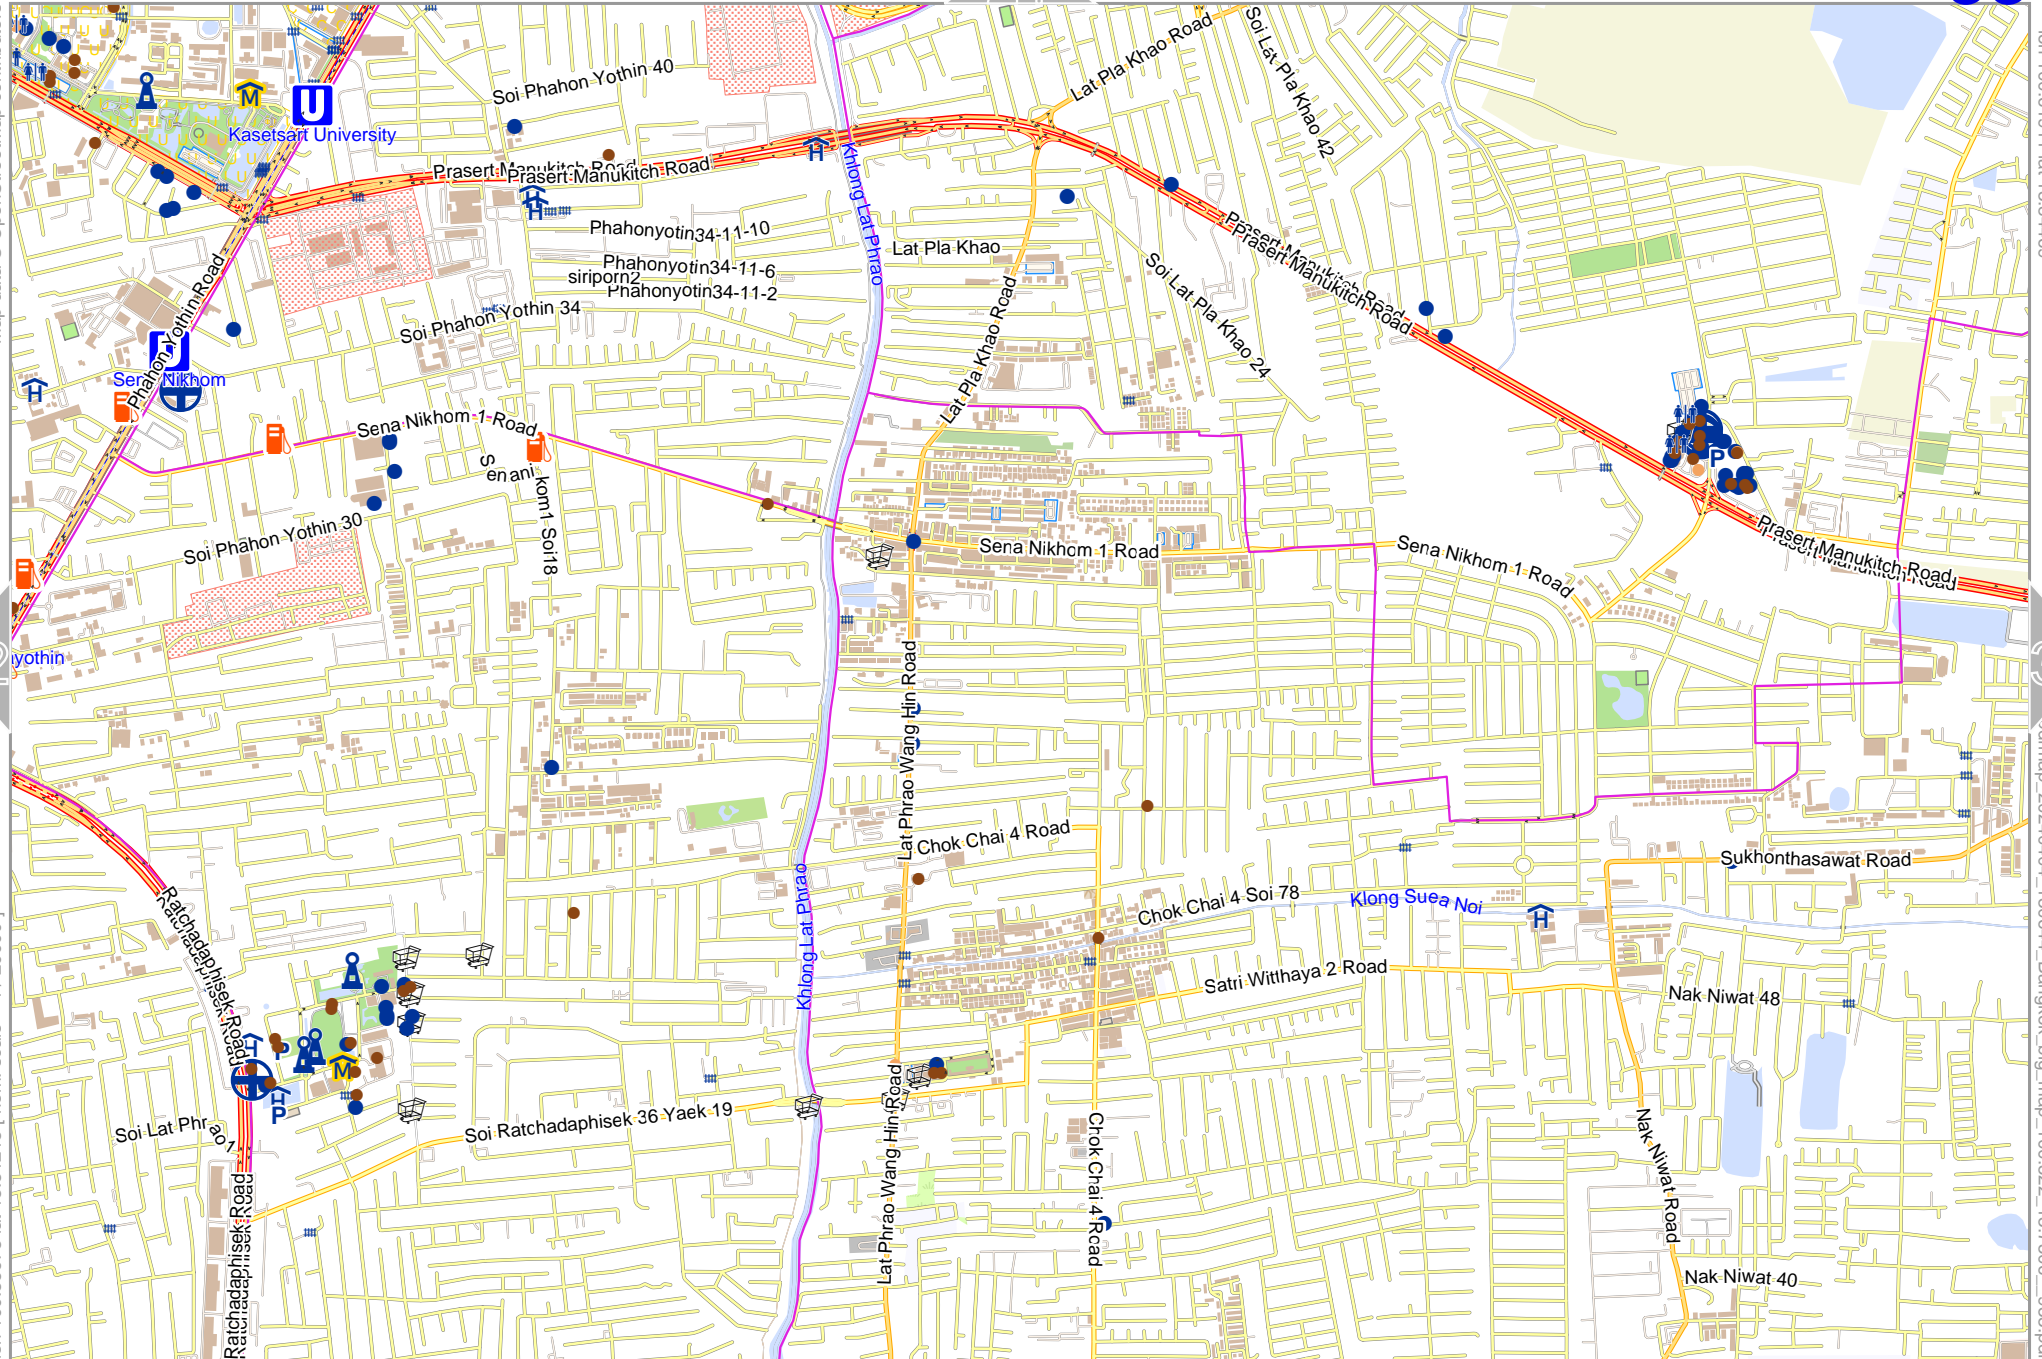

Map data © OpenStreetMap contributors

lon 100.56973 lat 13.81215 [nom. scale = 1 / 20000]

lon 100.61911 lat 13.84469

pdfmap_20240404_130644_Bangkok_big_map_100.522_13.7506_933.pdf