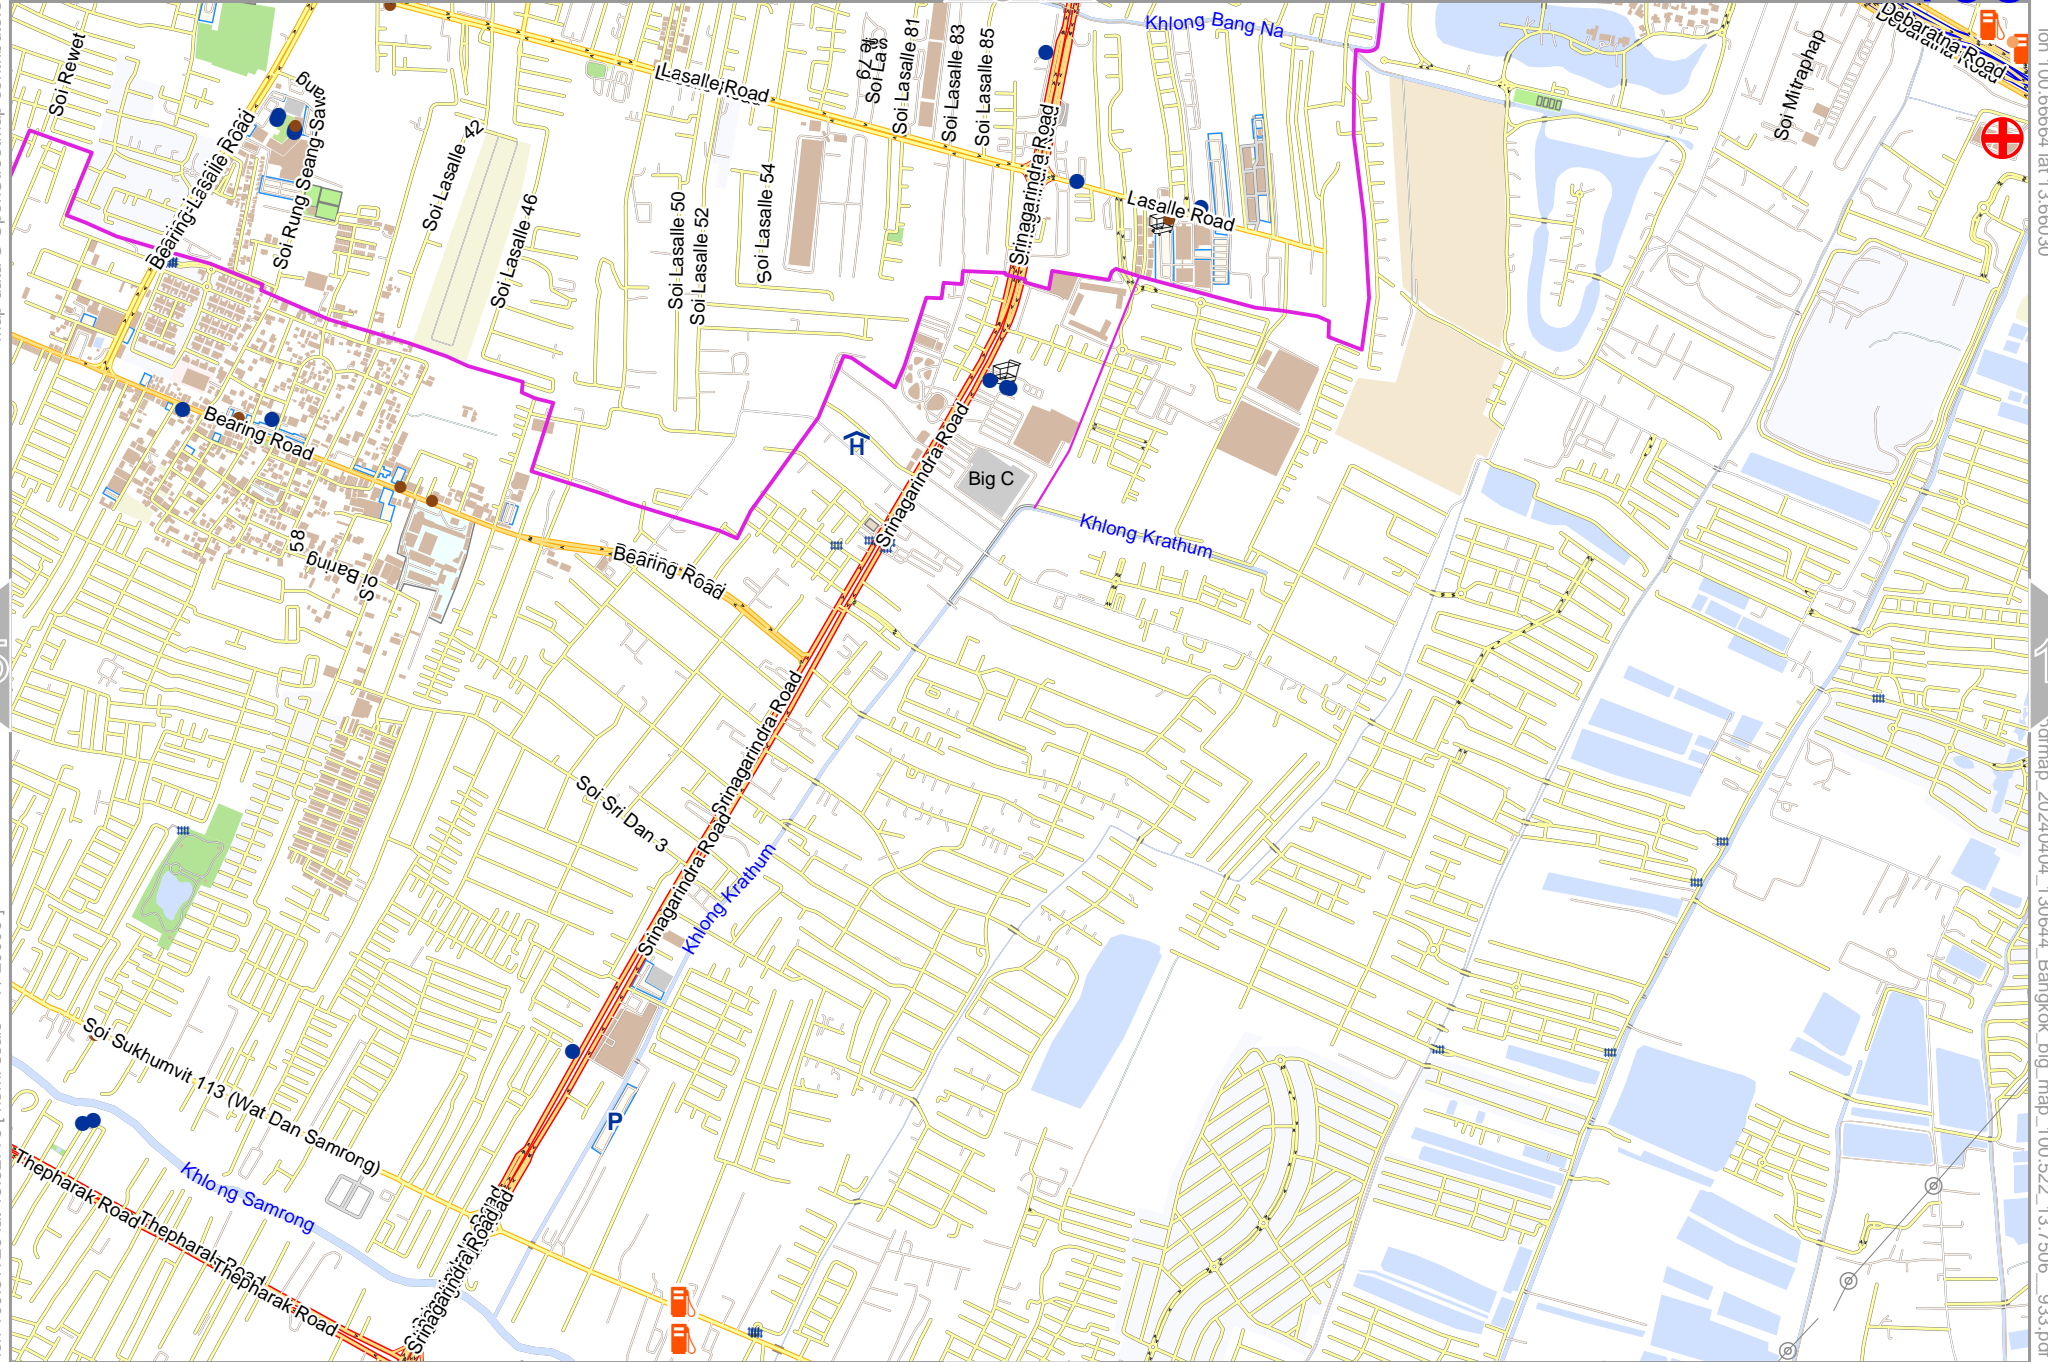

Map data © OpenStreetMap contributors

lon 100.66664 lat 13.66030

lon 100.61726 lat 13.62776 [nom. scale = 1 / 20000]

pdfmap_20240404_13064_Bangkok_big_map_100.522_13.7506_933.pdf