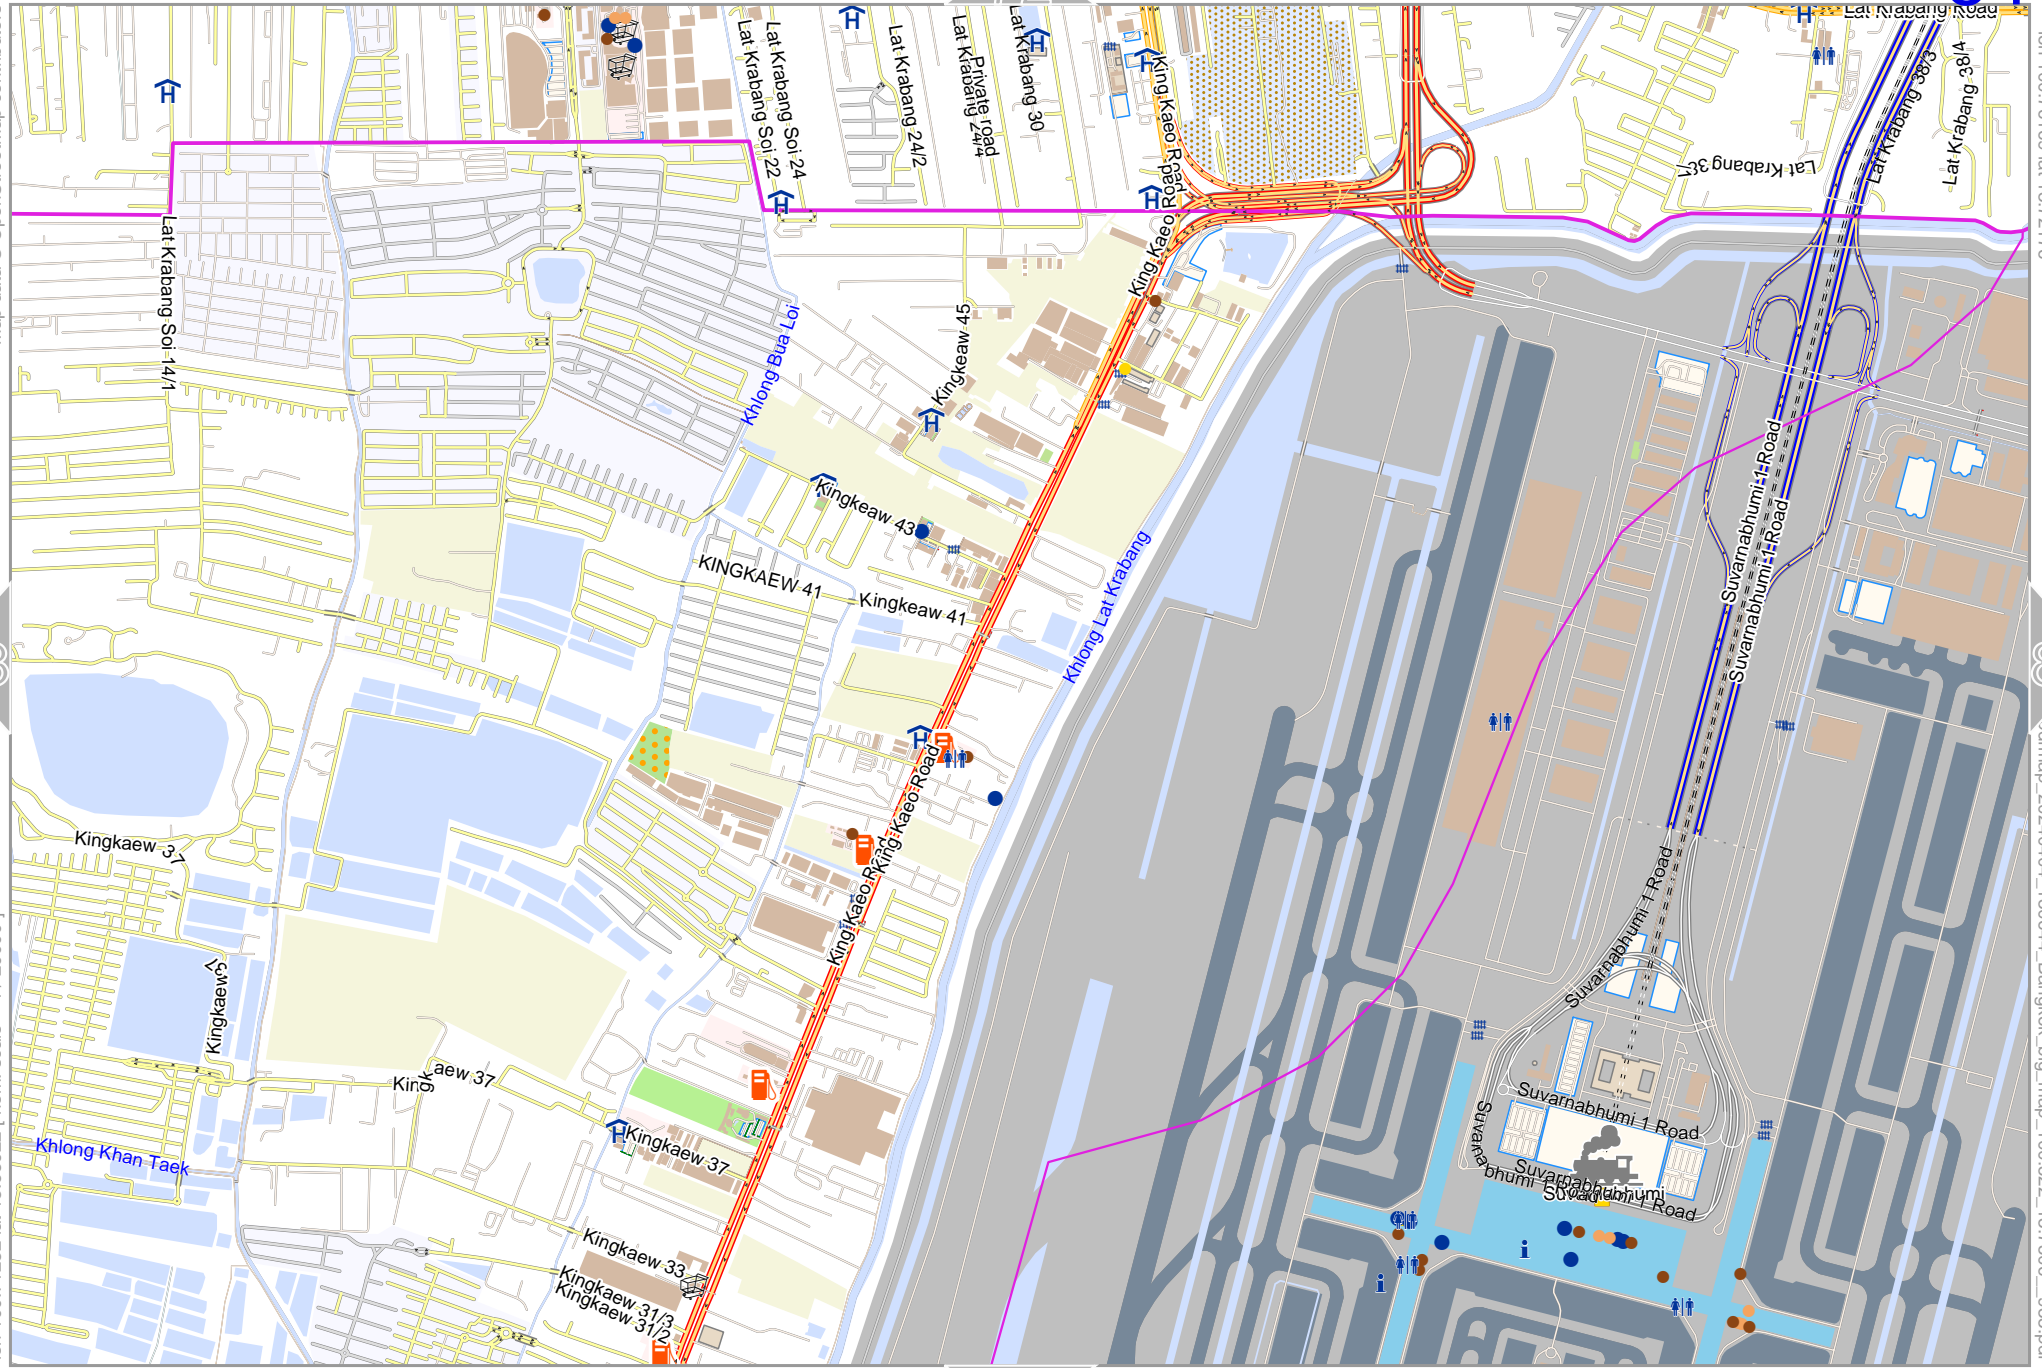

Map data © OpenStreetMap contributors

lon 100.71232 lat 13.68922 [nom. scale = 1 / 20000]

lon 100.76169 lat 13.72176

odfmap_20240404_1306#4_Bangkok_big_map_100.522_13.7506_933.pdf

0 1000 m 2000 m