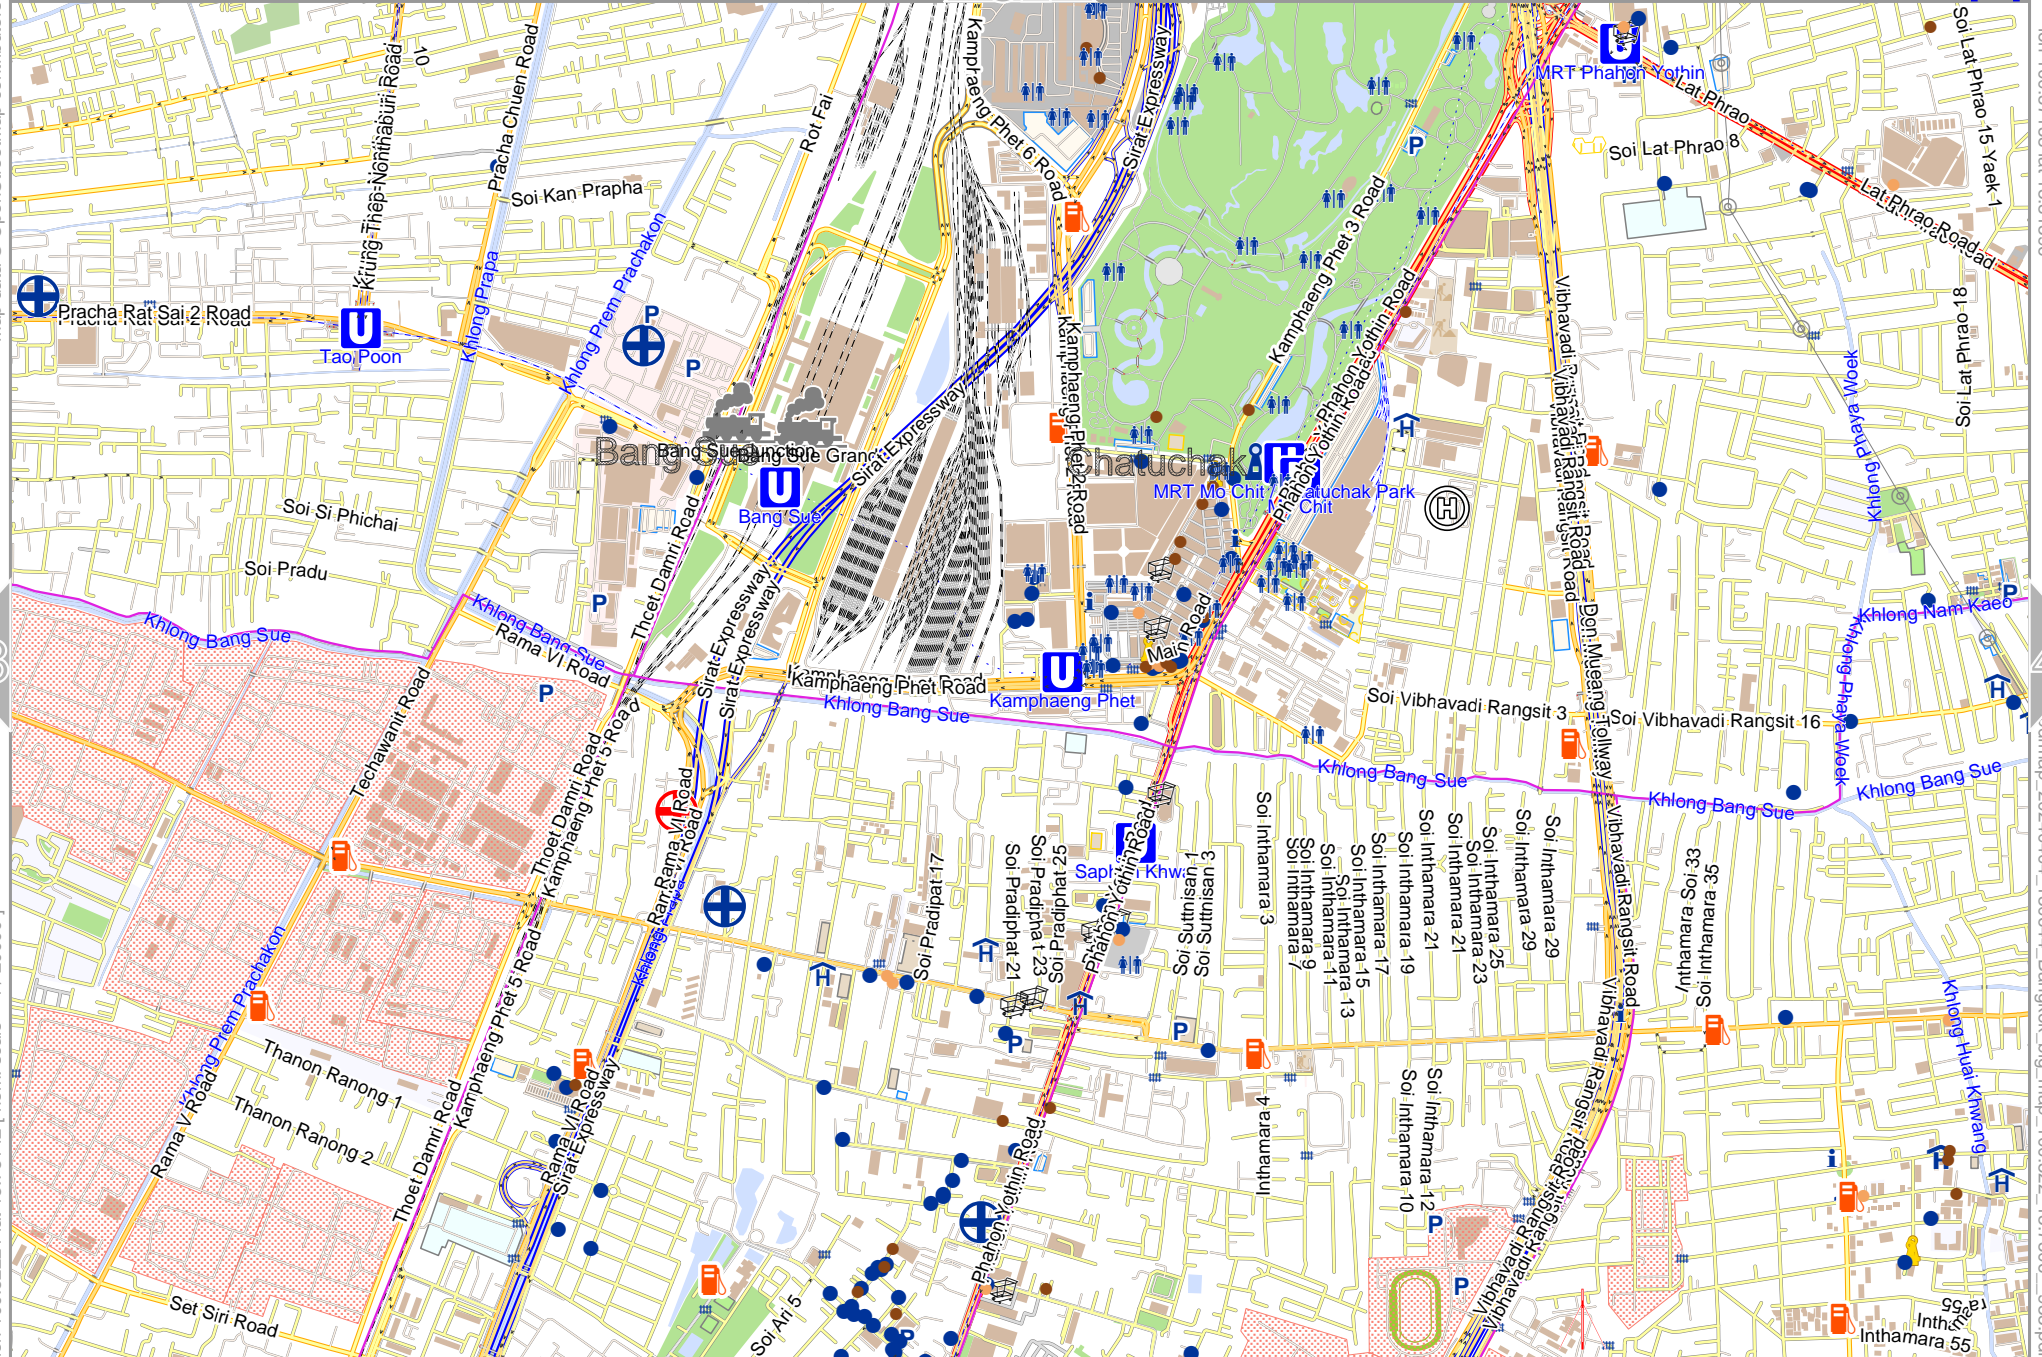

0 100 m 1000 m 2000 m

53

Map data © OpenStreetMap contributors

lon 100.42715 lat 13.78142 [nom. scale = 1 / 20000]

0 100 m 1000 m 2000 m

lon 100.47653 lat 13.81396

odfmap_20240404_130644_Bangkok_big_map_100.522_13.7506_933.pdf

Map data © OpenStreetMap contributors

lon 100.57158 lat 13.81396

lon 100.52221 lat 13.78142 [nom. scale = 1 / 200000]

pdfmap_20240404_130644_Bangkok_big_map_100.522_13.7506_933.pdf

Bangkok big map

top

45

33