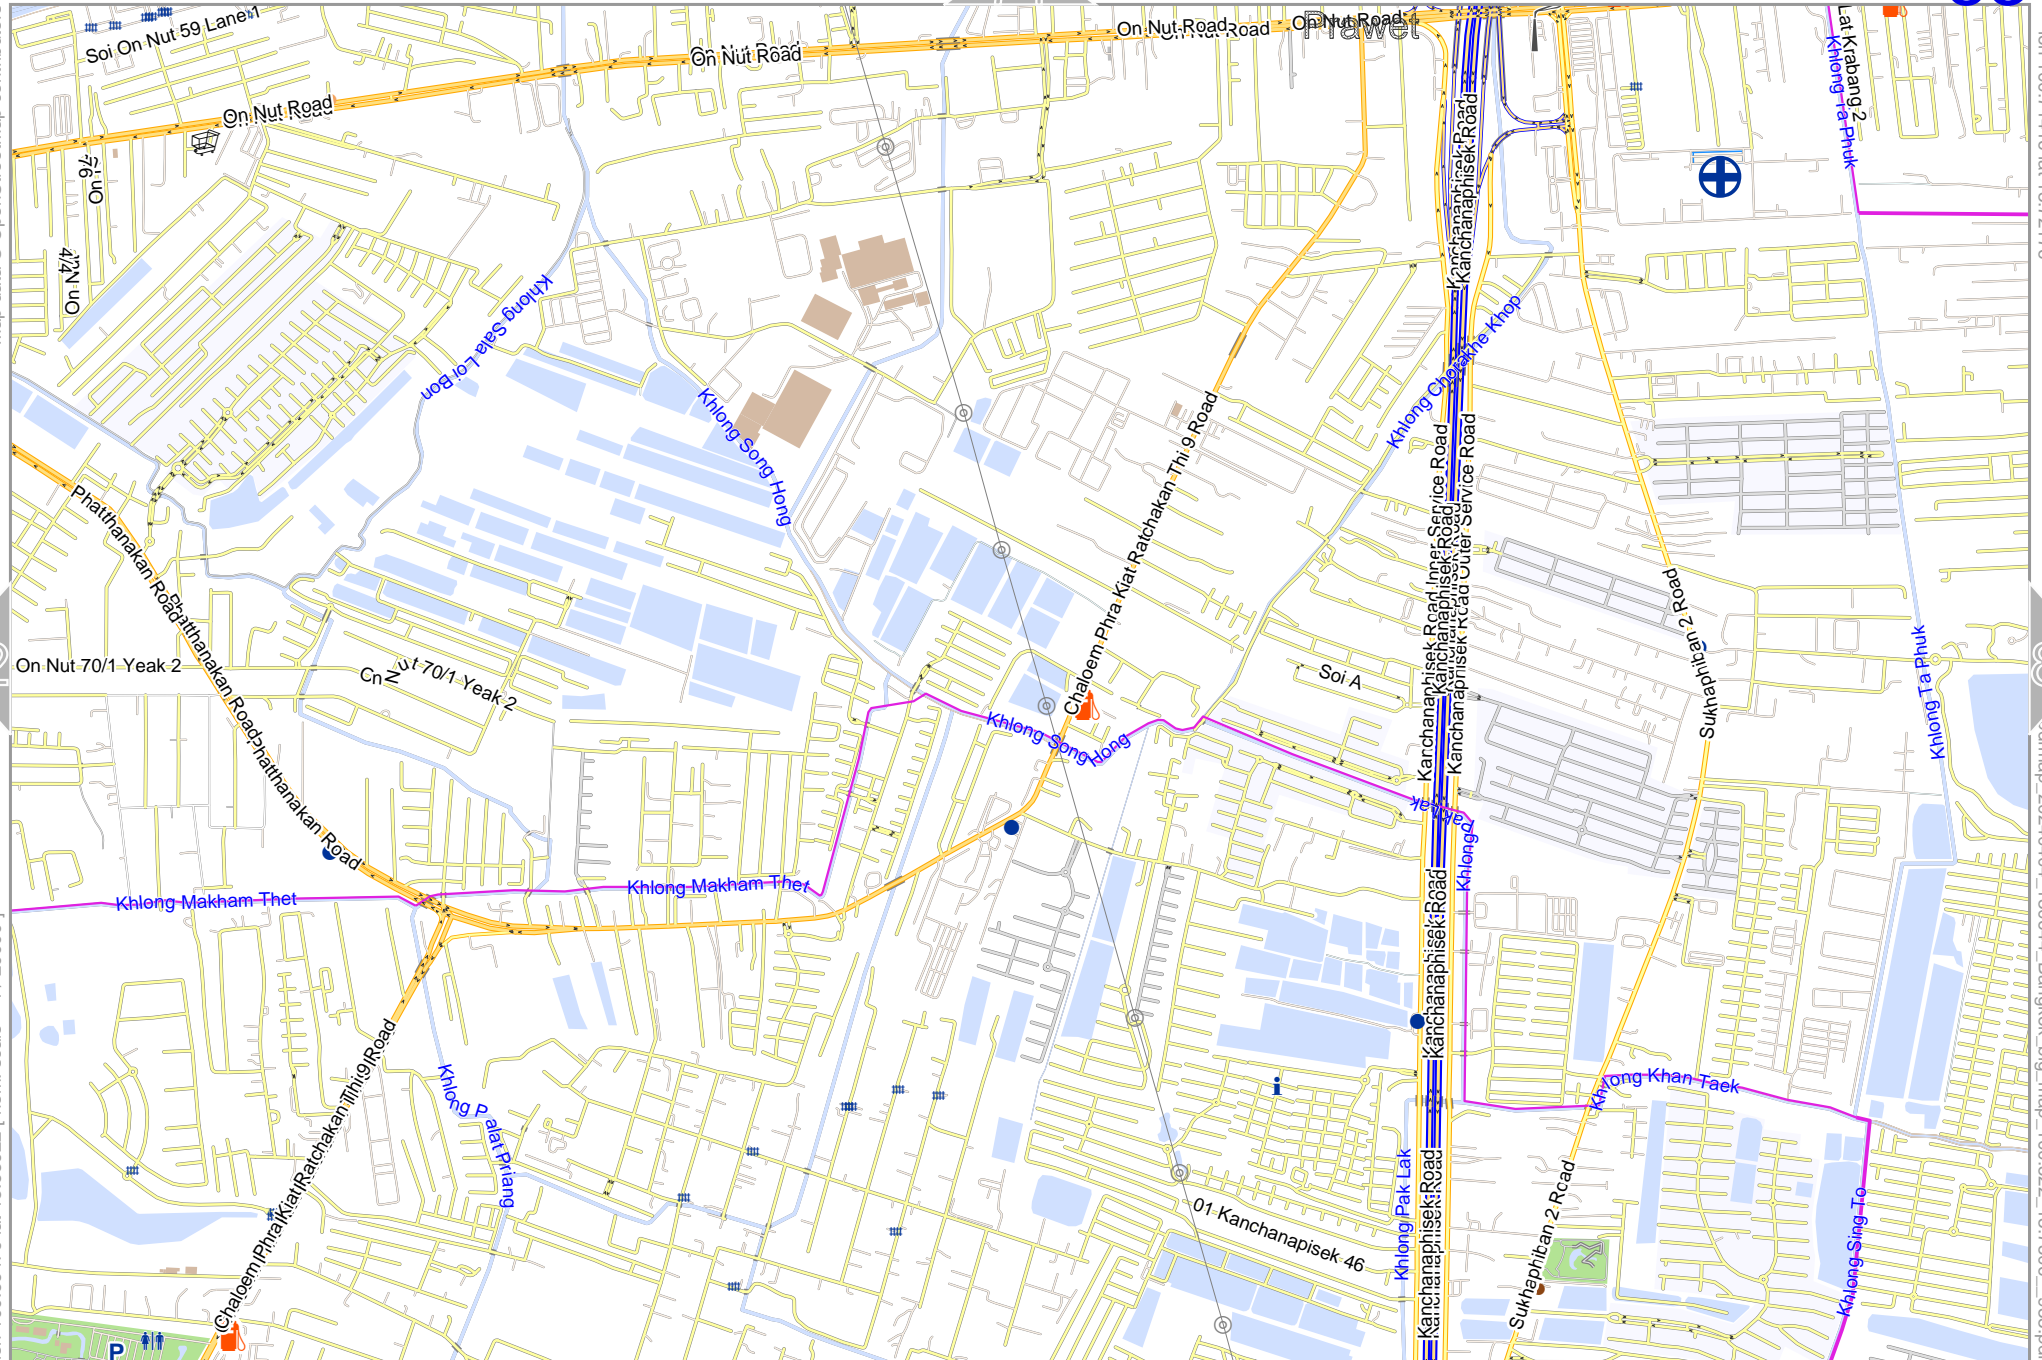

Map data © OpenStreetMap contributors

lon 100.66479 lat 13.68922 [nom. scale = 1 / 20000]

lon 100.71416 lat 13.72176

odfmap_20240404_130644_Bangkok_big_map_100.522_13.7506_933.pdf

82

84

95