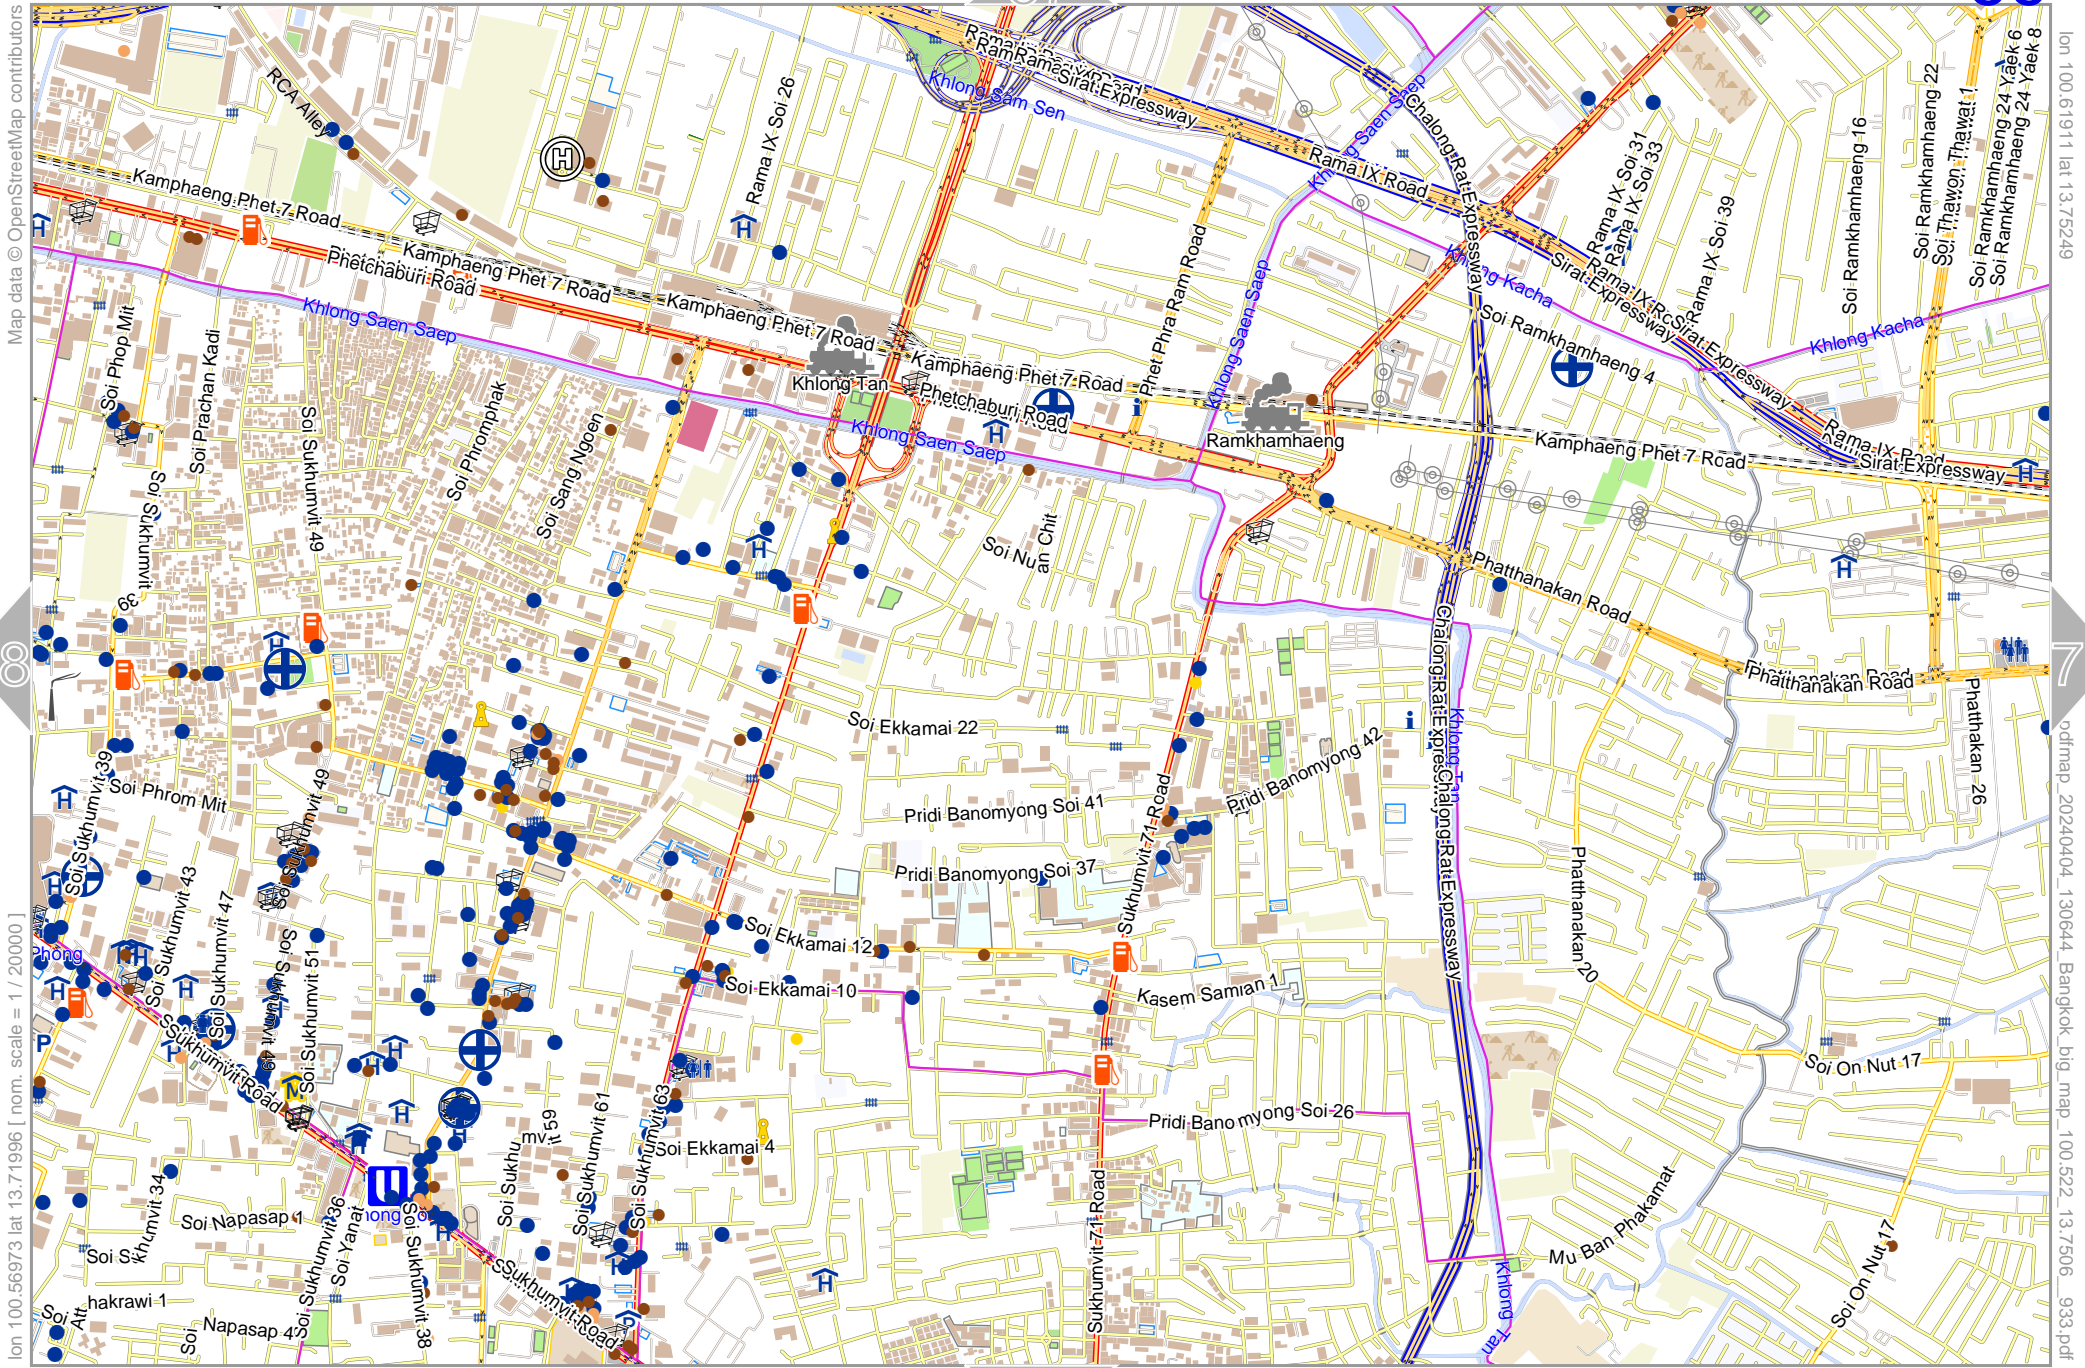

Bangkok big map

Map data © OpenStreetMap contributors

lon 100.56973 lat 13.71996 [nom. scale = 1 / 20000]

lon 100.61911 lat 13.75249

odfmap_20240404_130644_Bangkok_big_map_100.522_13.7506_933.pdf

0 1000 m 2000 m