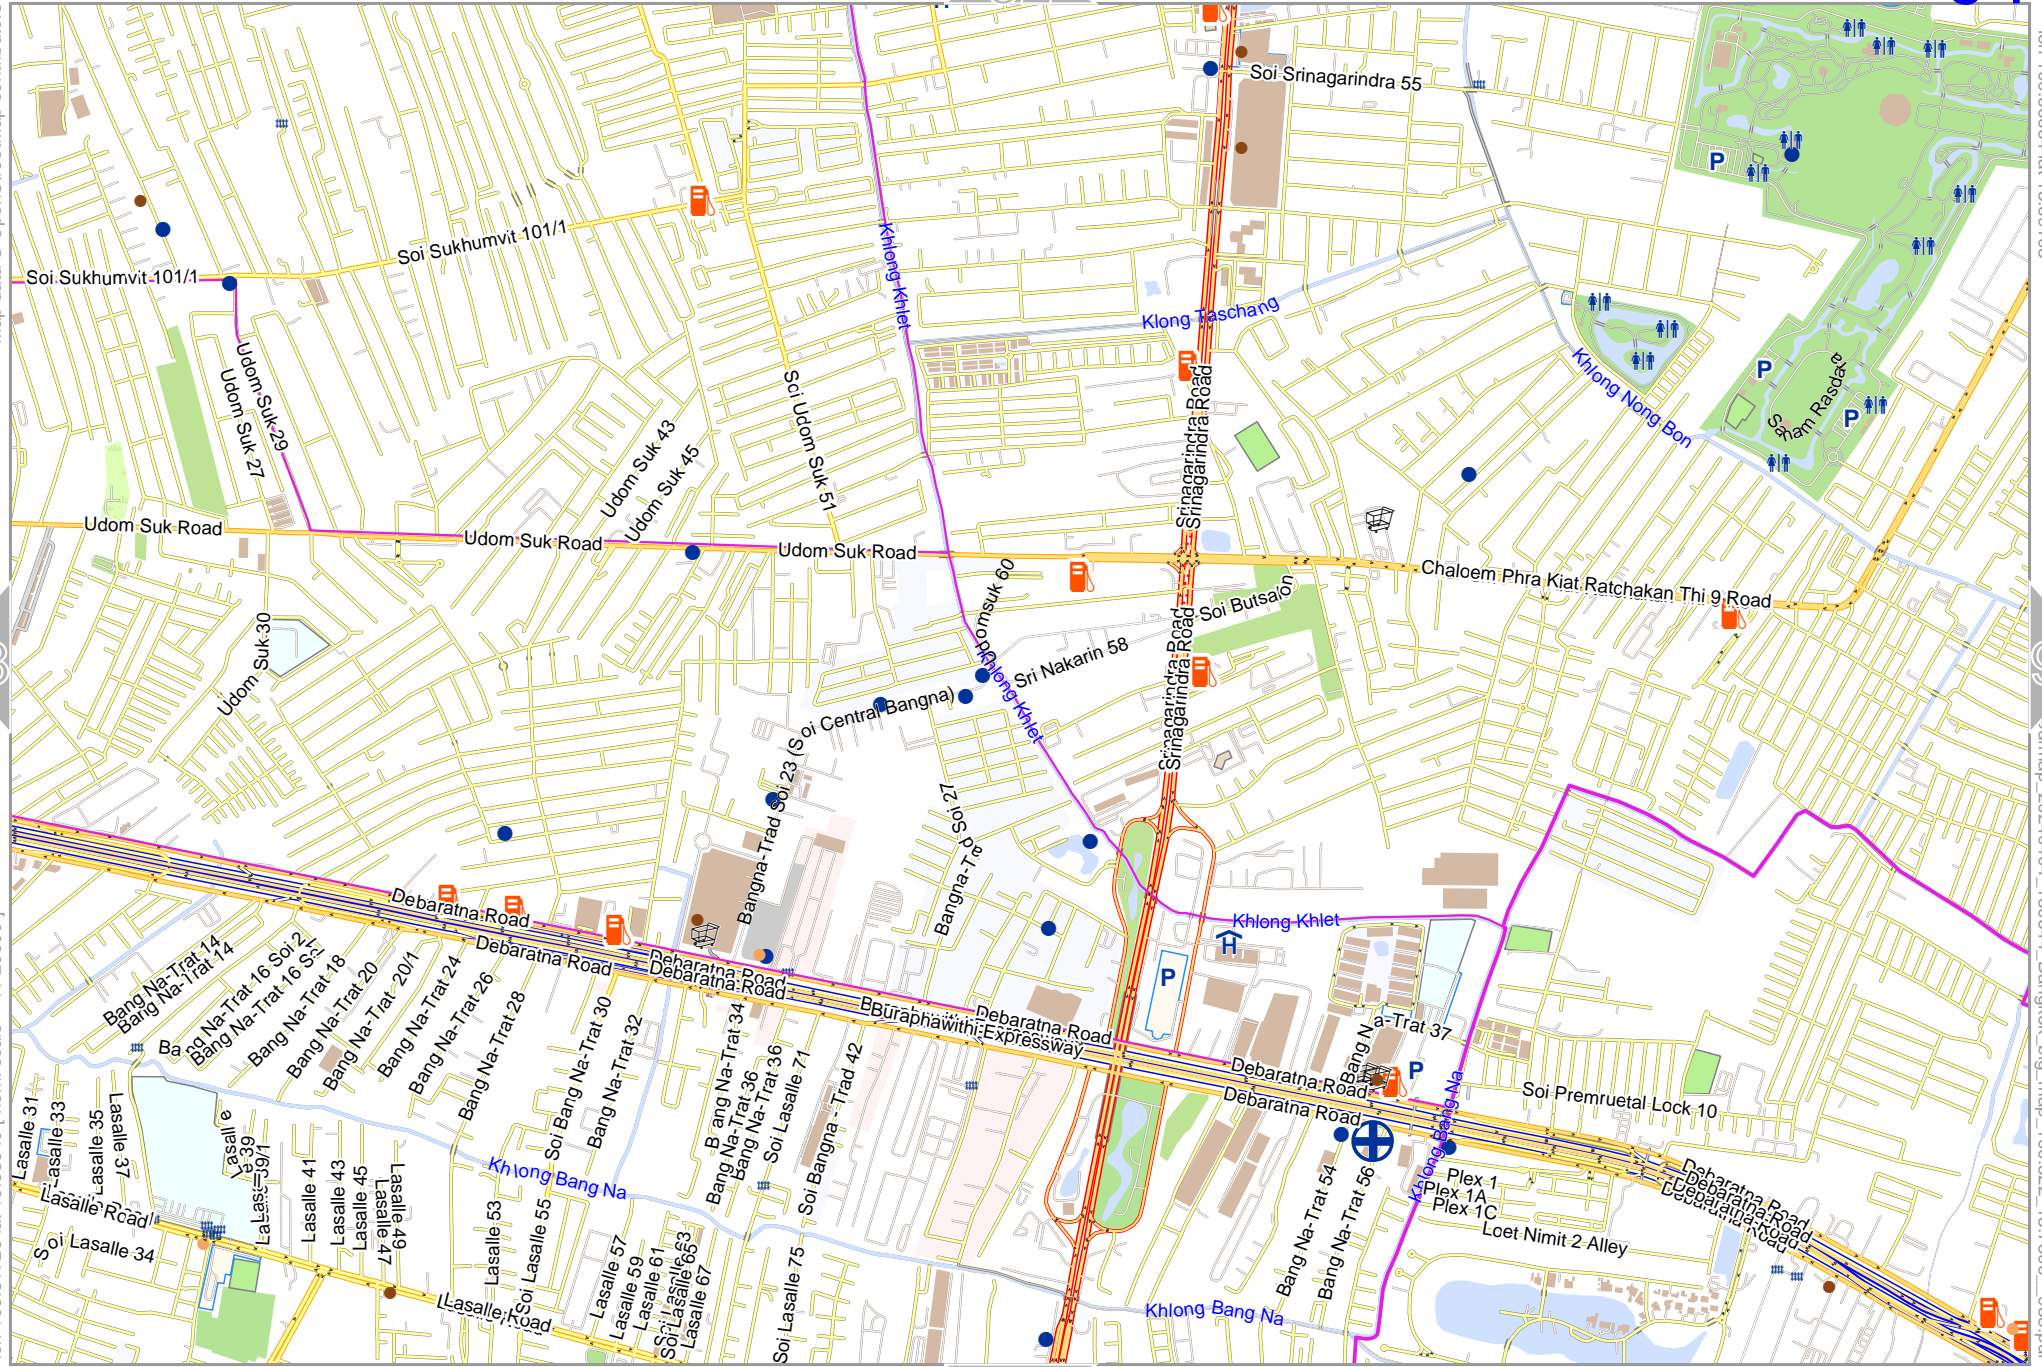

Map data © OpenStreetMap contributors

lon 100.61726 lat 13.65849 [nom. scale = 1 / 20000]

lon 100.66664 lat 13.69103

odfmap_20240404_130644_Bangkok_big_map_100.522_13.7506_933.pdf