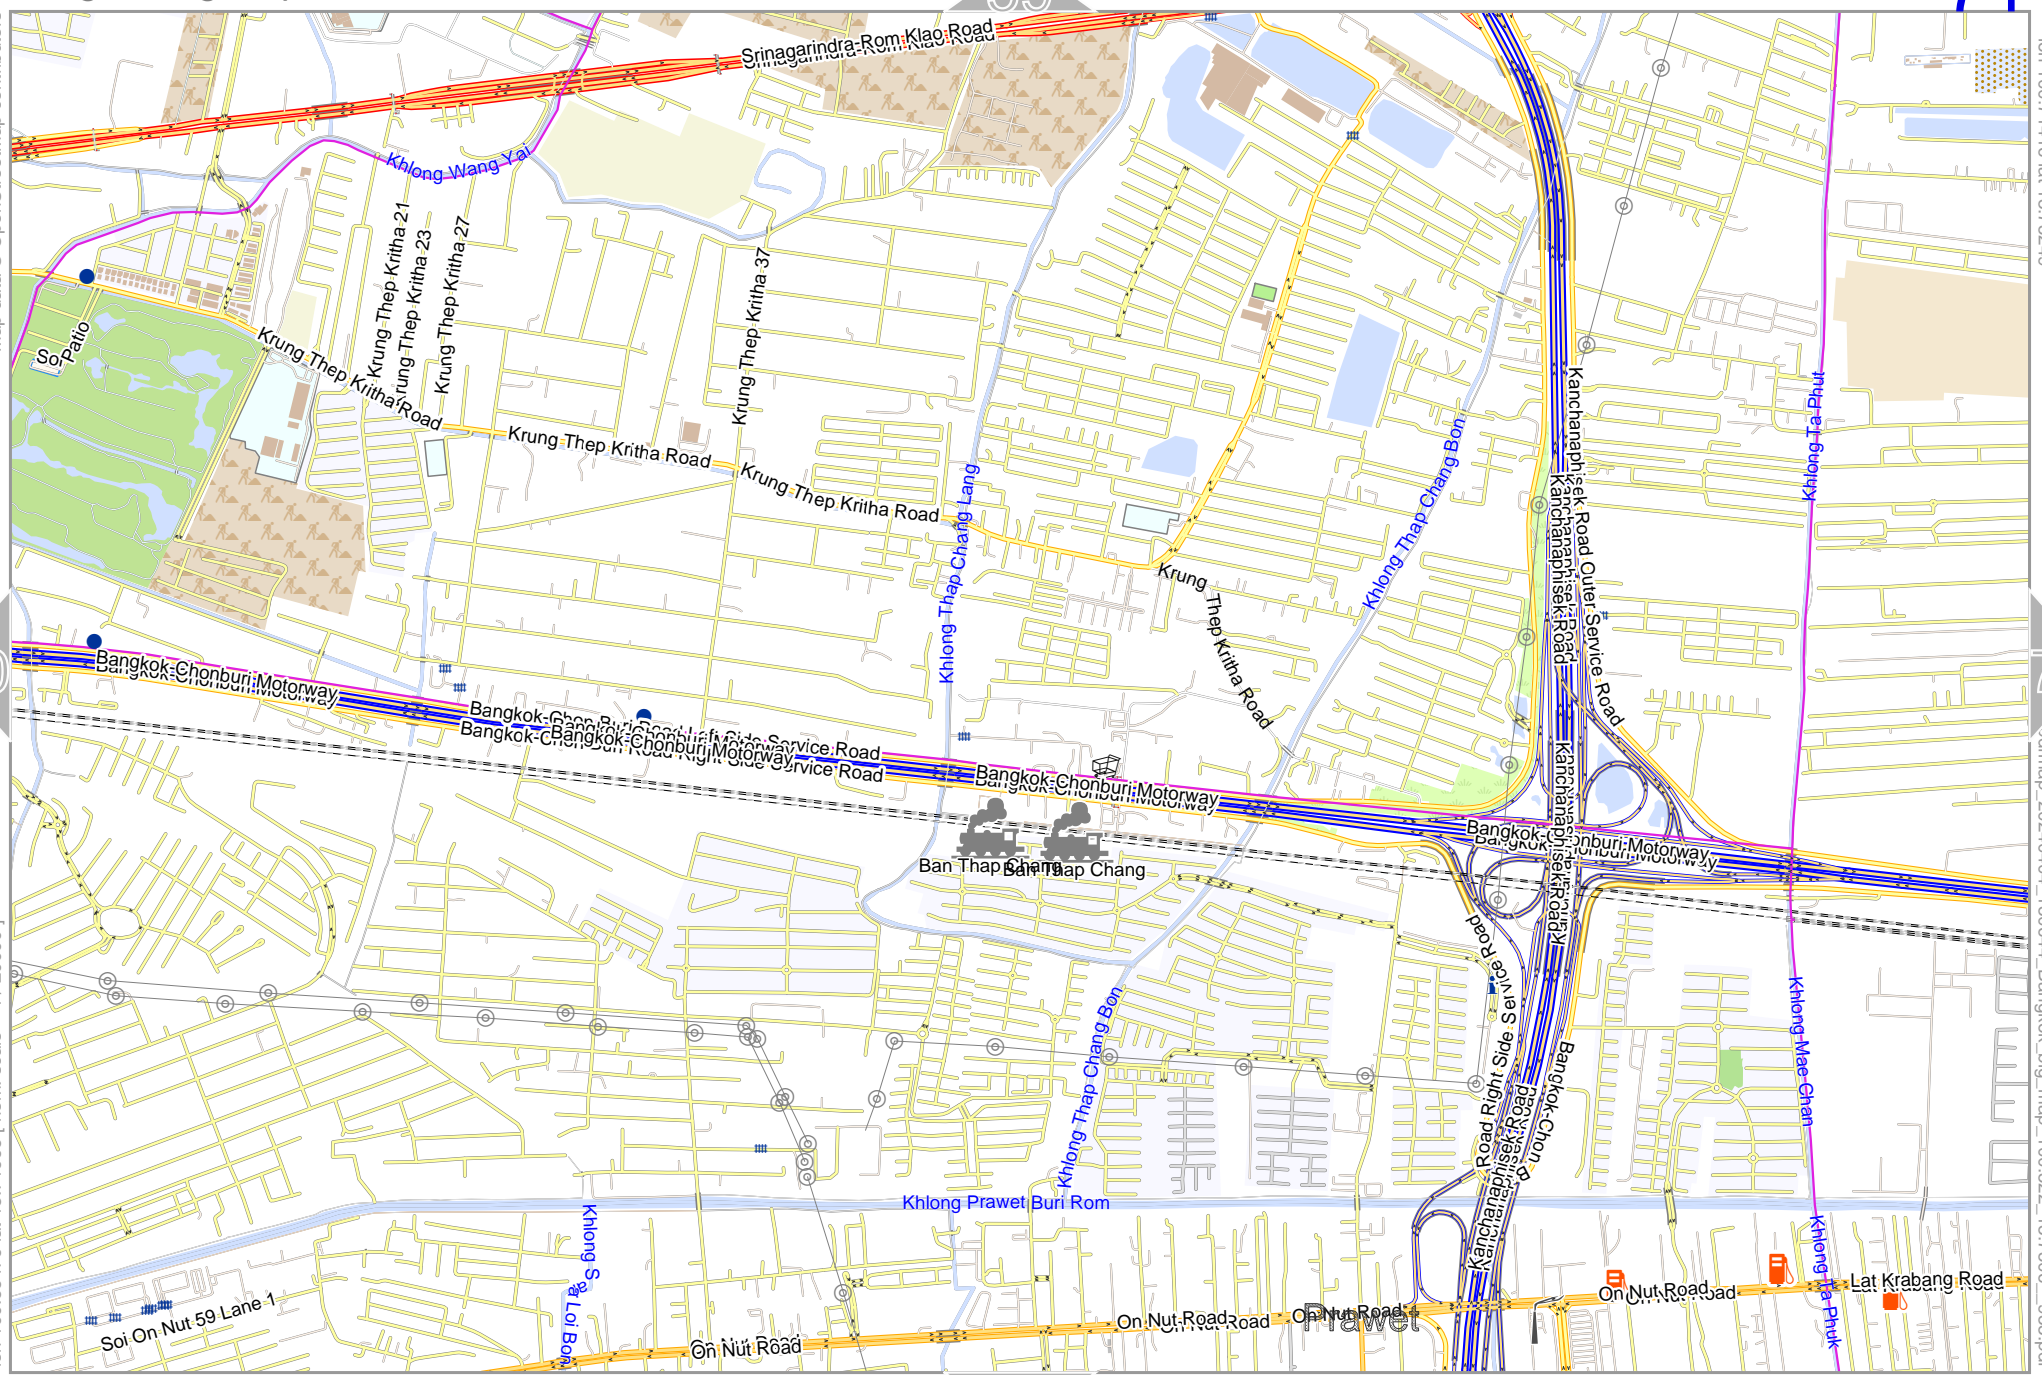

Map data © OpenStreetMap contributors

lon 100.71416 lat 13.75249

70

72

lon 100.66479 lat 13.71996 [nom. scale = 1 / 20000]

pdfmap_20240404_130644_Bangkok_big_map_100.522_13.7506_933.pdf

0 1000 m 2000 m

83