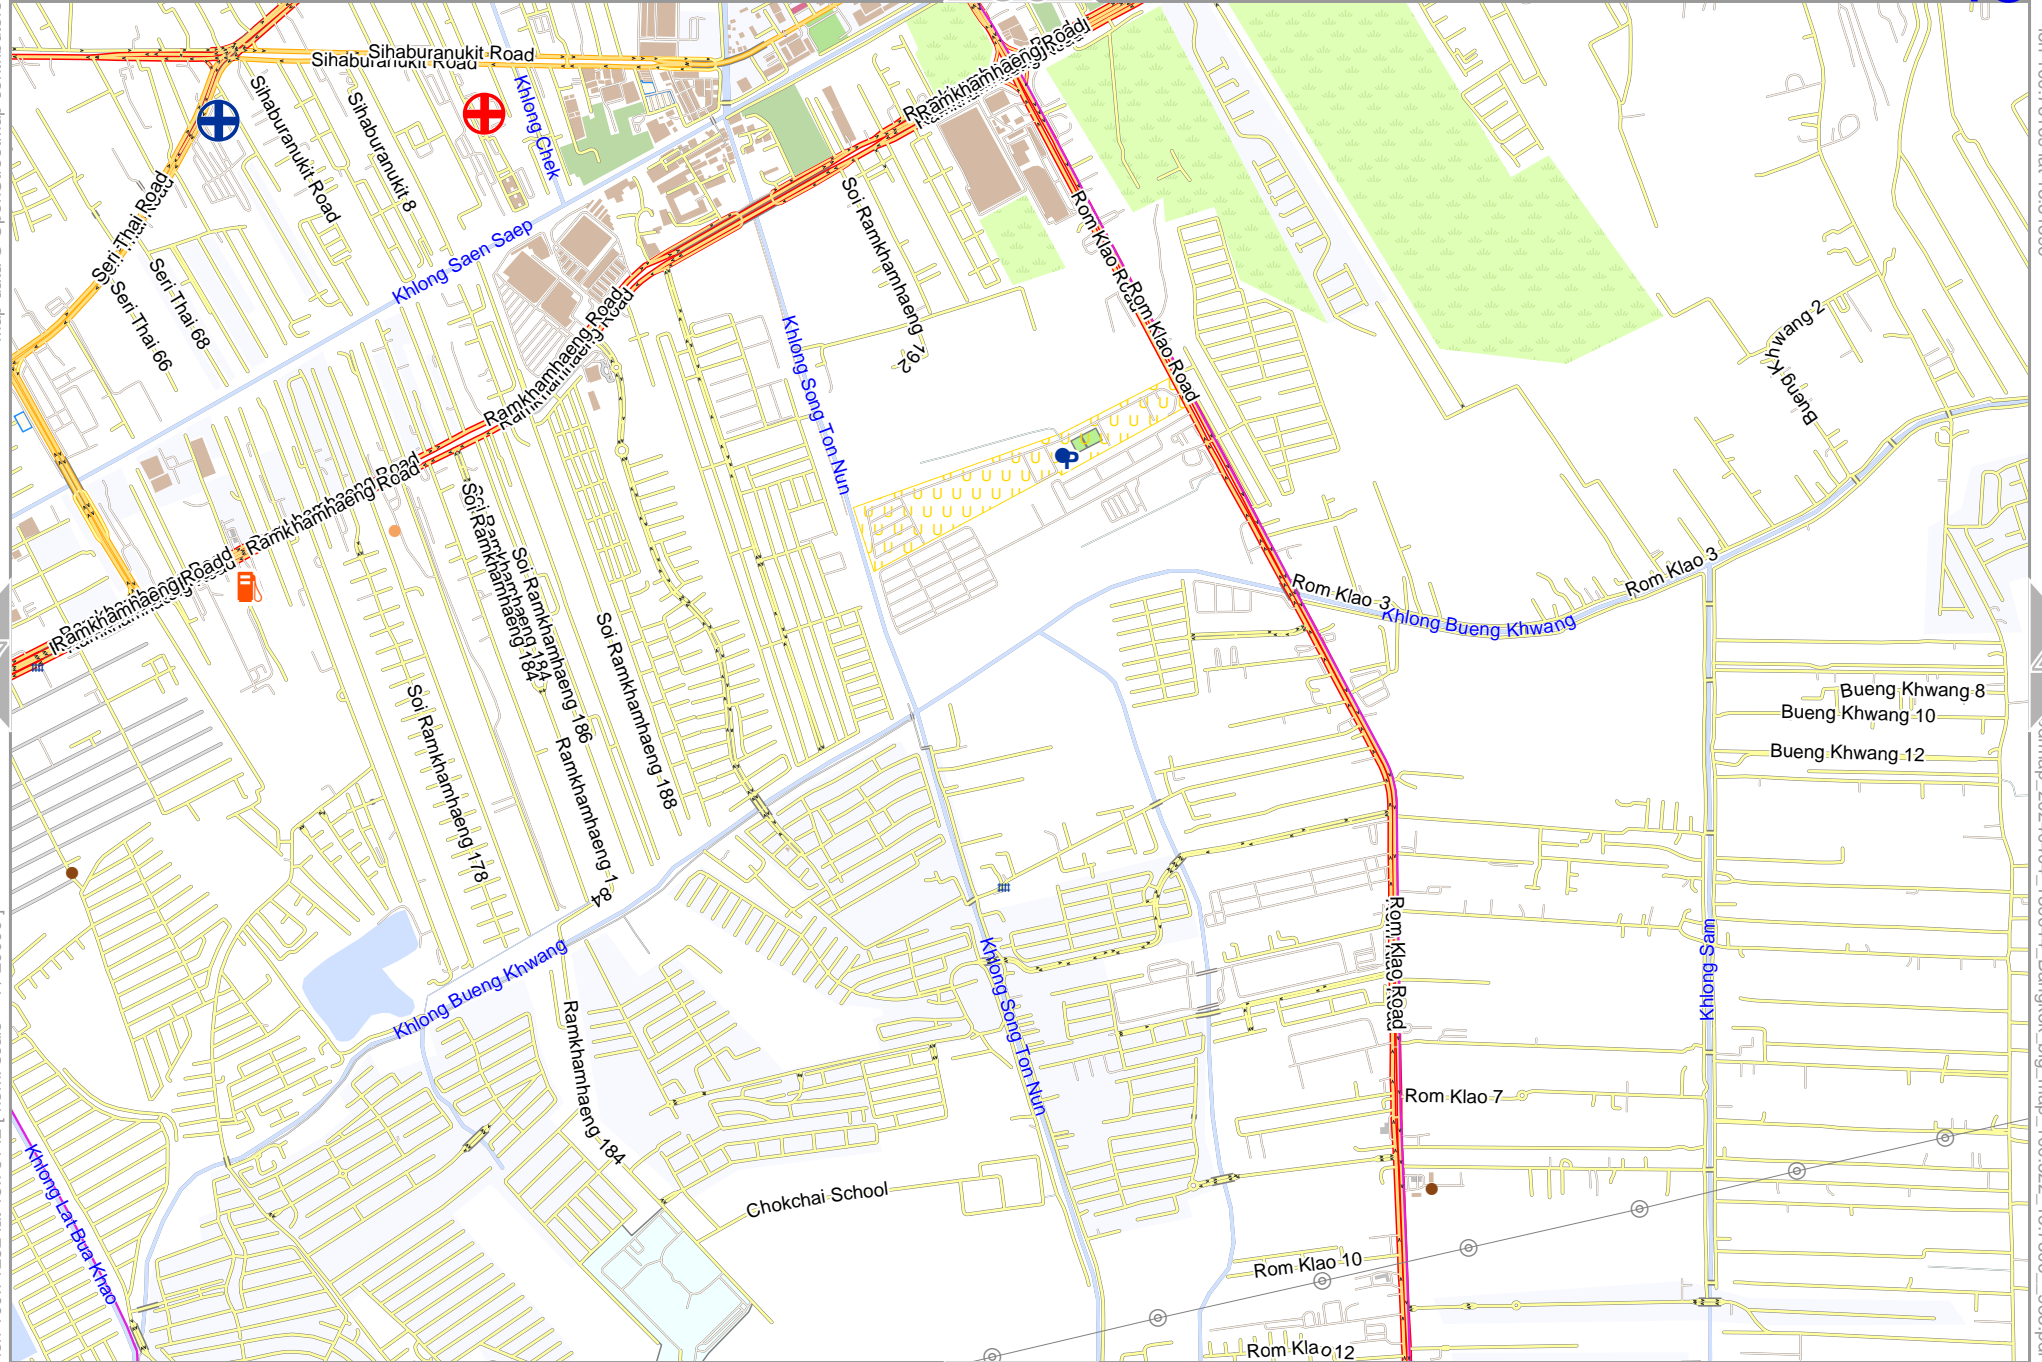

Map data © OpenStreetMap contributors

lon 100.71232 lat 13.78142 [nom. scale = 1 / 200000]

47

49

36

60

0 100 m 1000 m 2000 m

lon 100.76169 lat 13.81396

odfmap_20240404_130644_Bangkok_big_map_100.522_13.7506_933.pdf