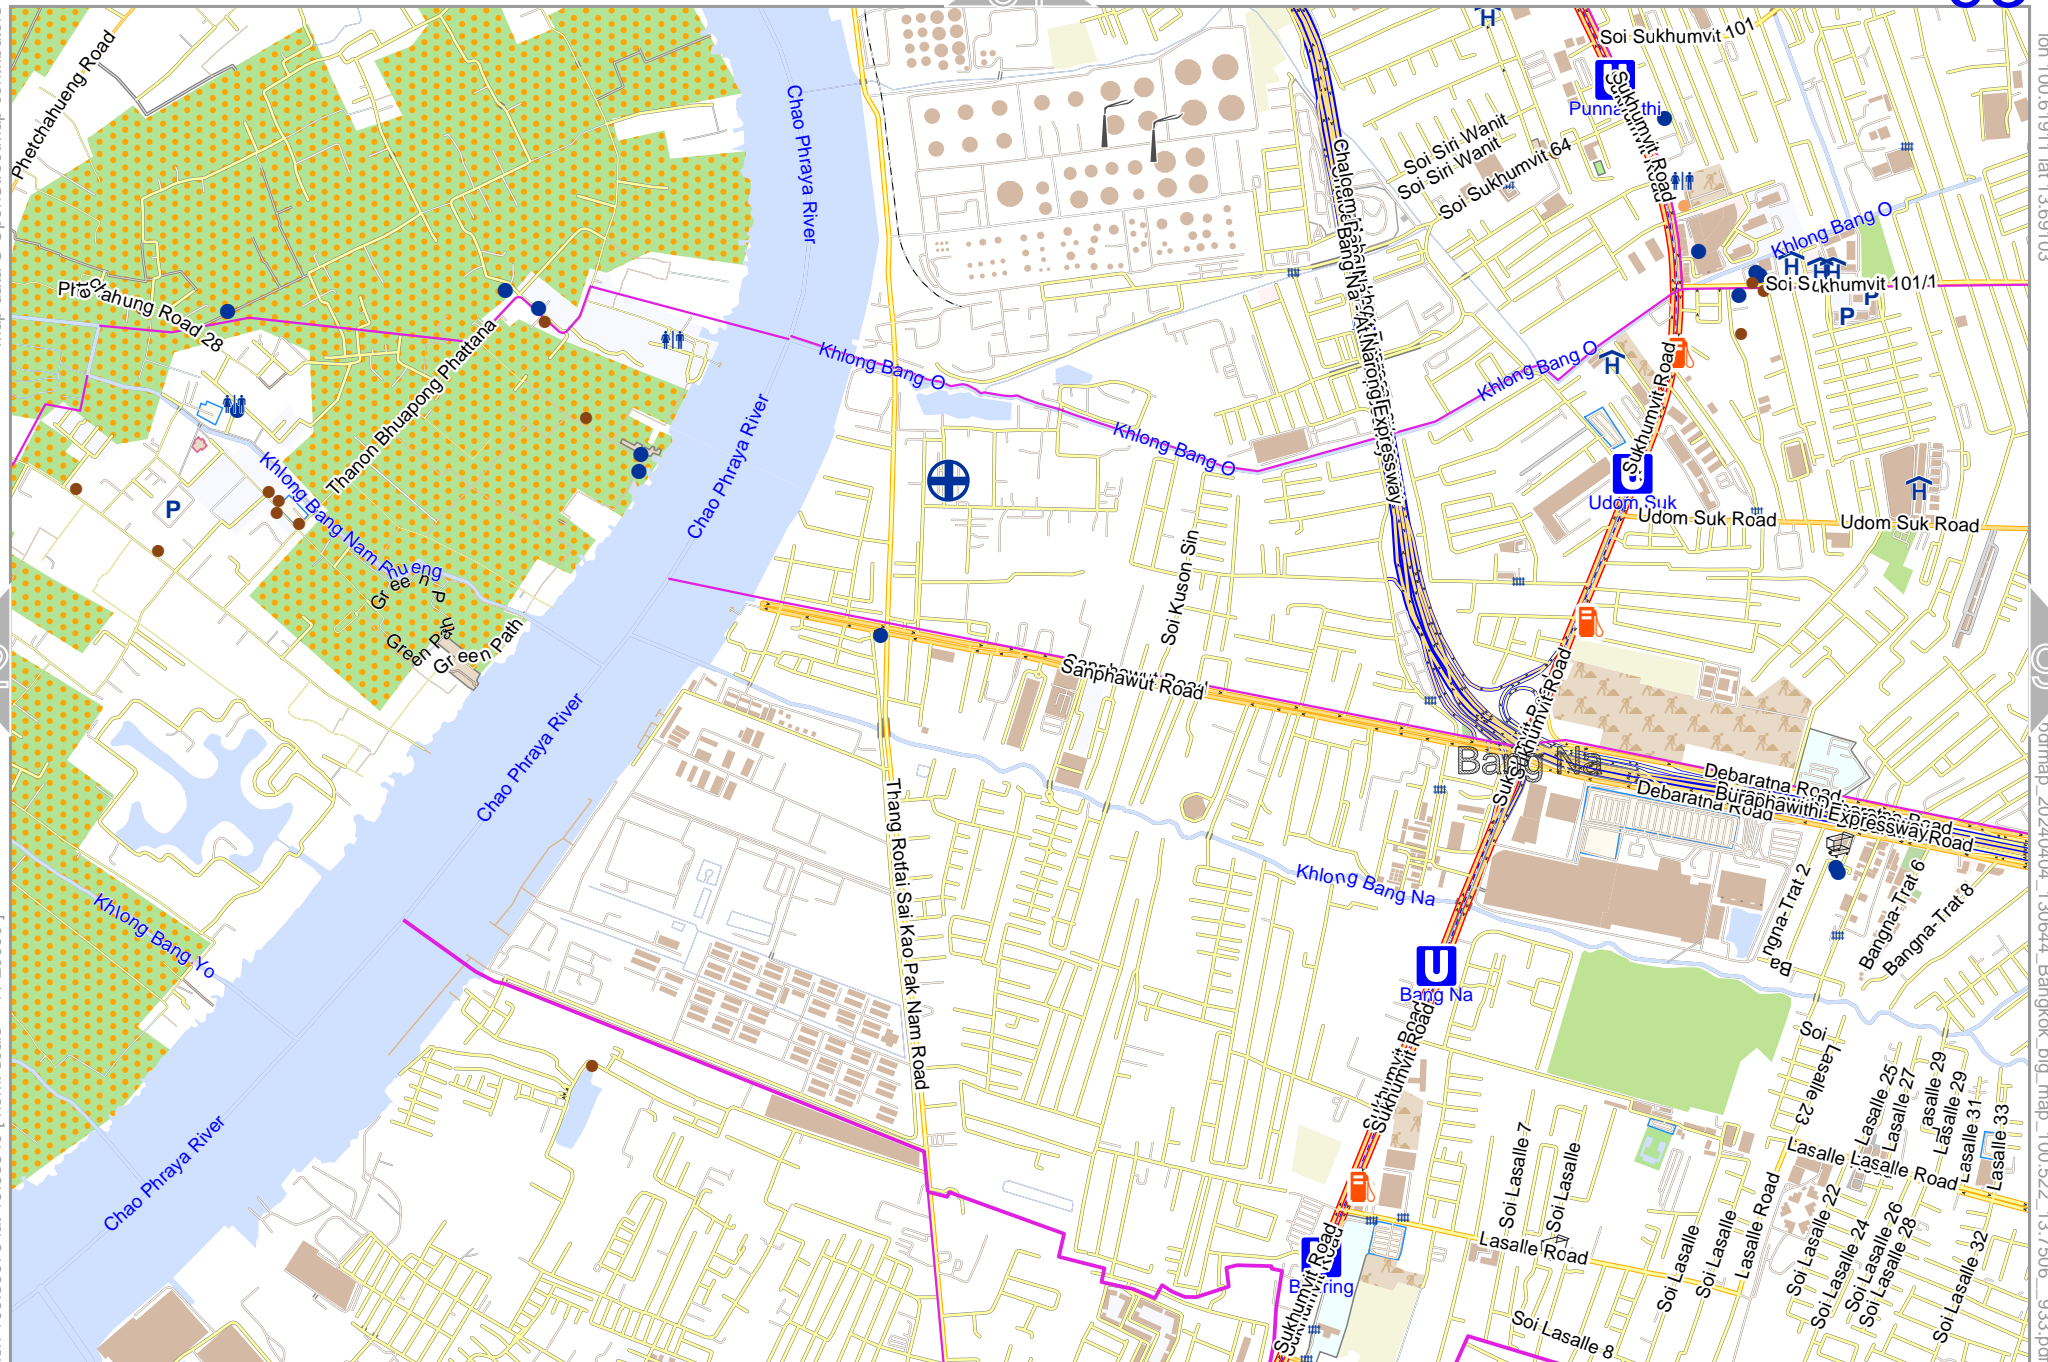

Map data © OpenStreetMap contributors

lon 100.56973 lat 13.65849 [nom. scale = 1 / 20000]

lon 100.61911 lat 13.69103

odfmap_20240404_130644_Bangkok_big_map_100.522_13.7506_933.pdf