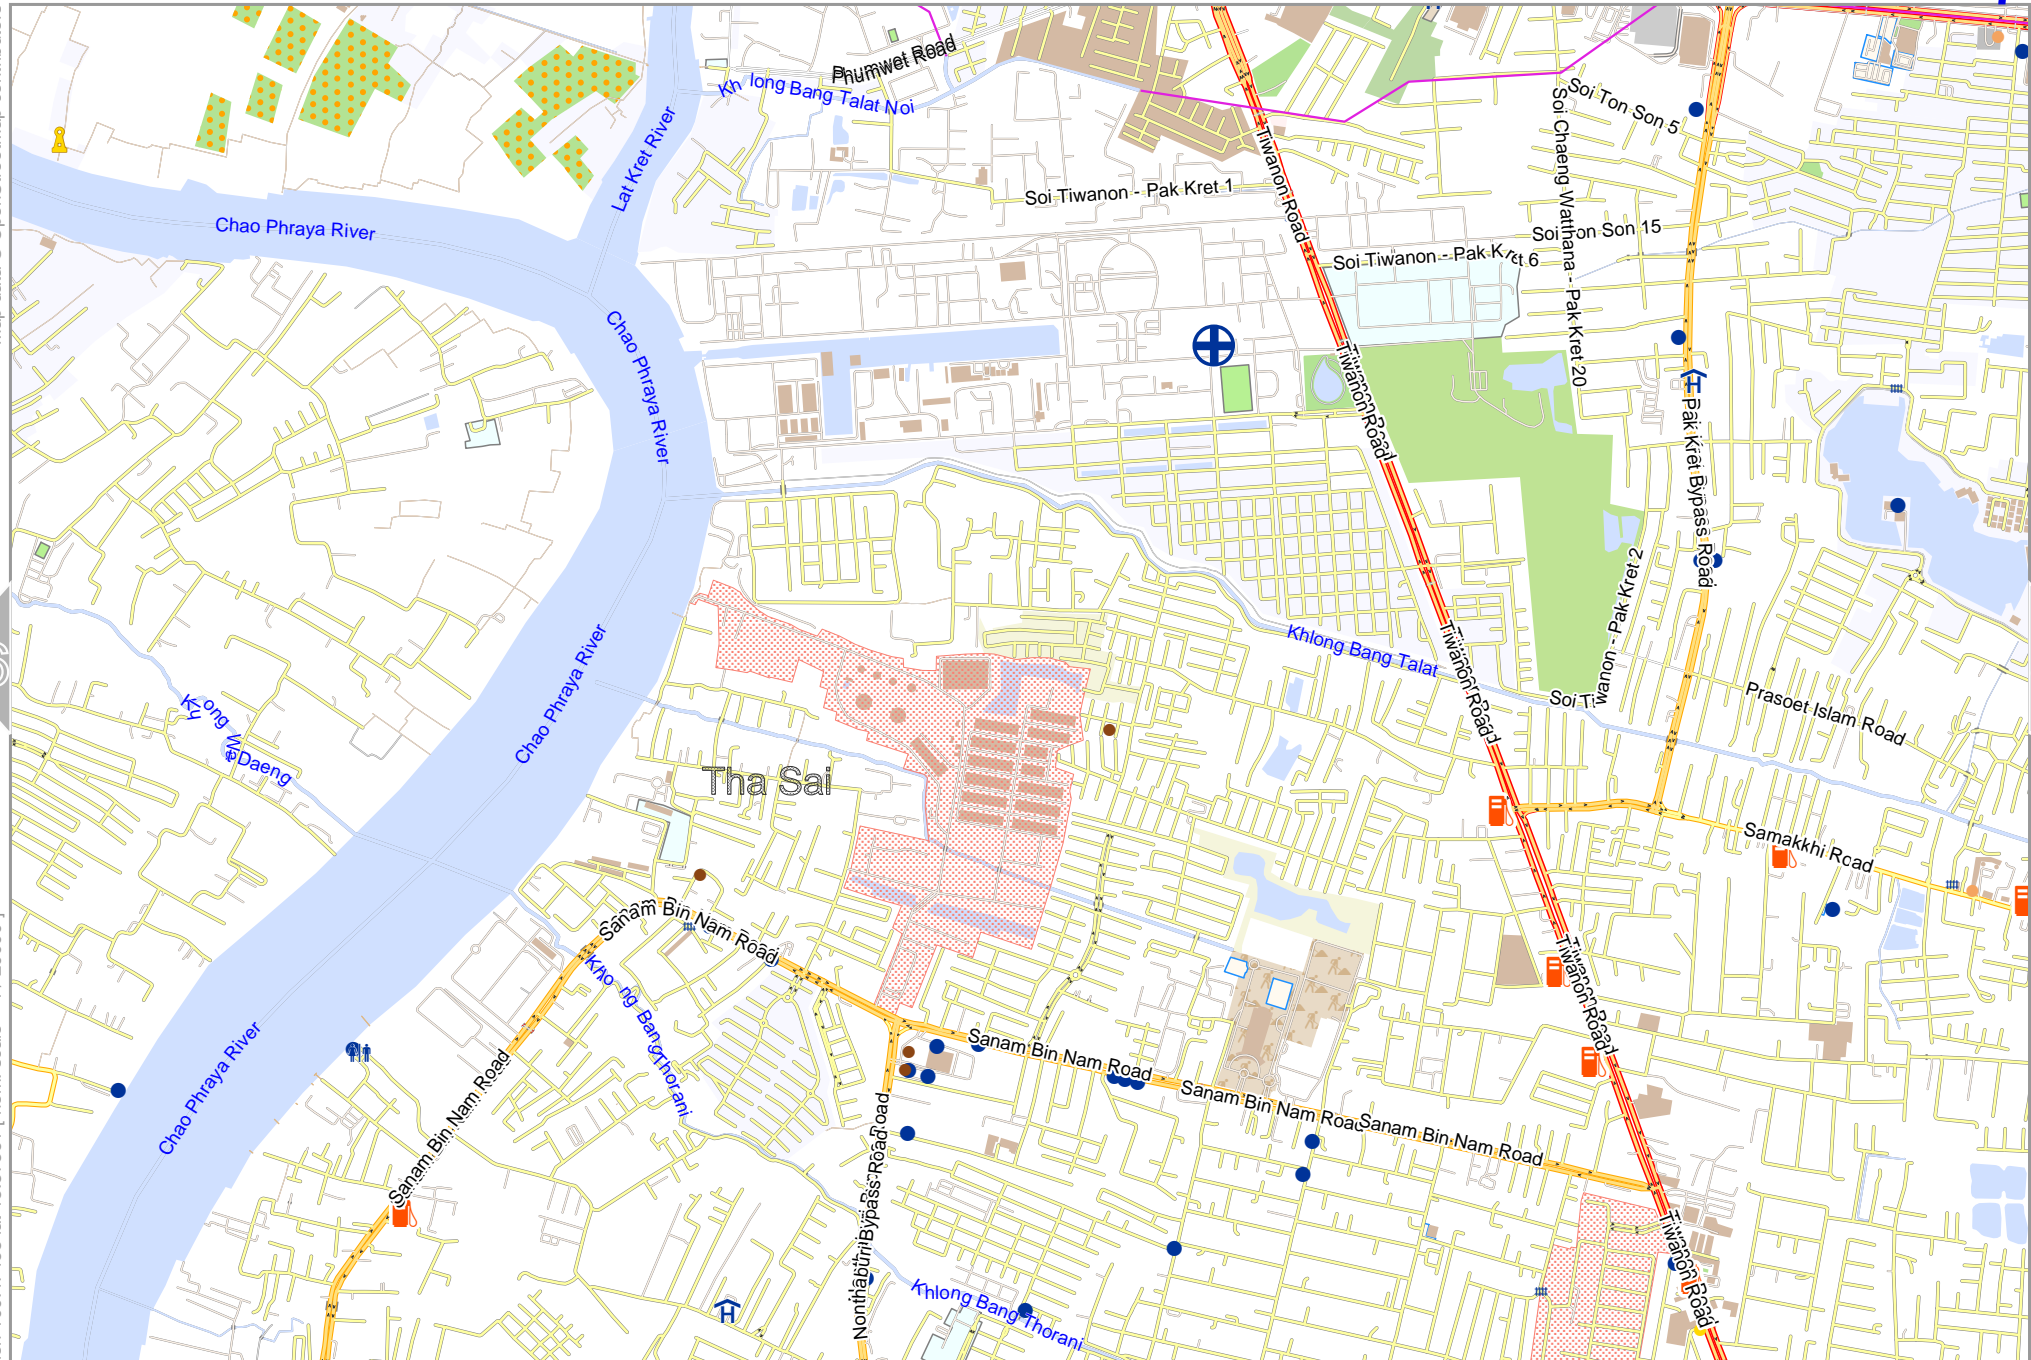

0 100 m 1000 m 2000 m

Map data © OpenStreetMap contributors

lon 100.37963 lat 13.87361 [nom. scale = 1 / 20000]

lon 100.42900 lat 13.90615

pdfmap_20240404_130644_Bangkok_big_map_100.522_13.7506_933.pdf

17

Map data © OpenStreetMap contributors

lon 100.42715 lat 13.87361 [nom. scale = 1 / 20000]

lon 100.47653 lat 13.90615

odfmap_20240404_130644_Bangkok_big_map_100.522_13.7506_933.pdf

0 100 m 1000 m 2000 m

Bangkok big map

Map data © OpenStreetMap contributors

lon 100.47468 lat 13.87361 [nom. scale = 1 / 20000]

0 100 m 1000 m 2000 m

lon 100.52406 lat 13.90615
pdfmap_20240404_130644_Bangkok_big_map_100.522_13.7506_933.pdf

Map data © OpenStreetMap contributors

lon 100.52221 lat 13.87361 [nom. scale = 1 / 20000]

lon 100.57158 lat 13.90615

odfmap_20240404_130644_Bangkok_big_map_100.522_13.7506_933.pdf

0 100 m 1000 m 2000 m

20

Bangkok big map

Map data © OpenStreetMap contributors

lon 100.56973 lat 13.87361 [nom. scale = 1 / 20000]