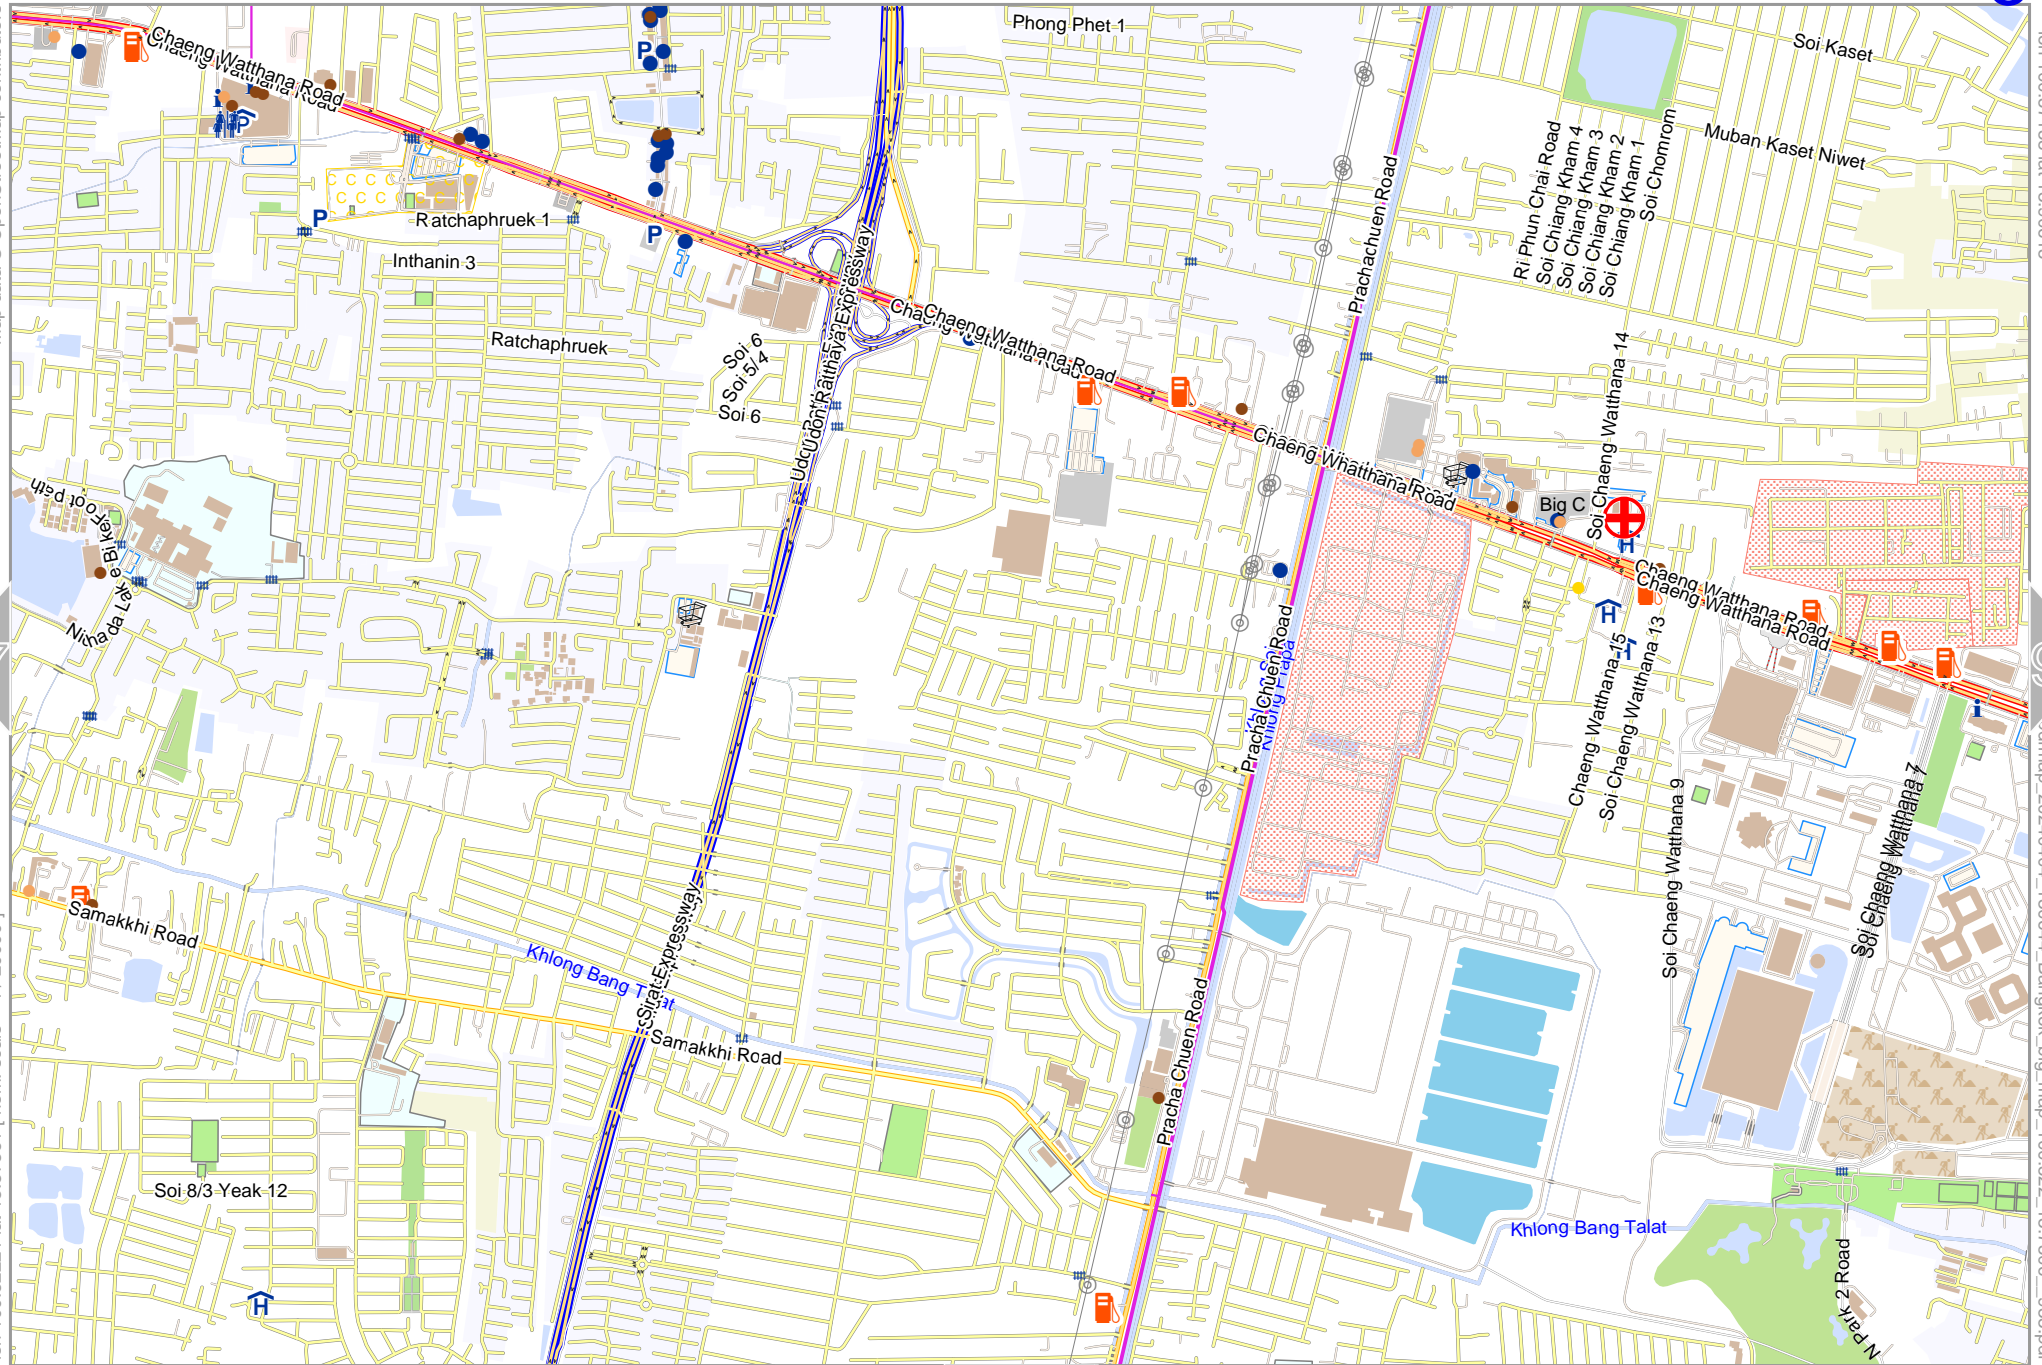

lon 100.42715 lat 13.87361 [nom. scale = 1 / 20000]

lon 100.47653 lat 13.90615

odfmap_20240404_130644_Bangkok_big_map_100.522_13.7506_933.pdf

0 100 m 1000 m 2000 m

Bangkok big map

Map data © OpenStreetMap contributors

lon 100.47468 lat 13.87361 [nom. scale = 1 / 20000]

0 100 m 1000 m 2000 m

lon 100.52406 lat 13.90615
pdfmap_20240404_130644_Bangkok_big_map_100.522_13.7506_933.pdf

Map data © OpenStreetMap contributors

lon 100.52221 lat 13.87361 [nom. scale = 1 / 20000]

lon 100.57158 lat 13.90615

odfmap_20240404_130644_Bangkok_big_map_100.522_13.7506_933.pdf

0 100 m 1000 m 2000 m

20

Bangkok big map

Map data © OpenStreetMap contributors

lon 100.56973 lat 13.87361 [nom. scale = 1 / 20000]

lon 100.66664 lat 13.90615

odfmap_20240404_130644_Bangkok_big_map_100.522_13.7506_933.pdf

Map data © OpenStreetMap contributors

lon 100.71232 lat 13.87361 [nom. scale = 1 / 20000]

lon 100.76169 lat 13.90615