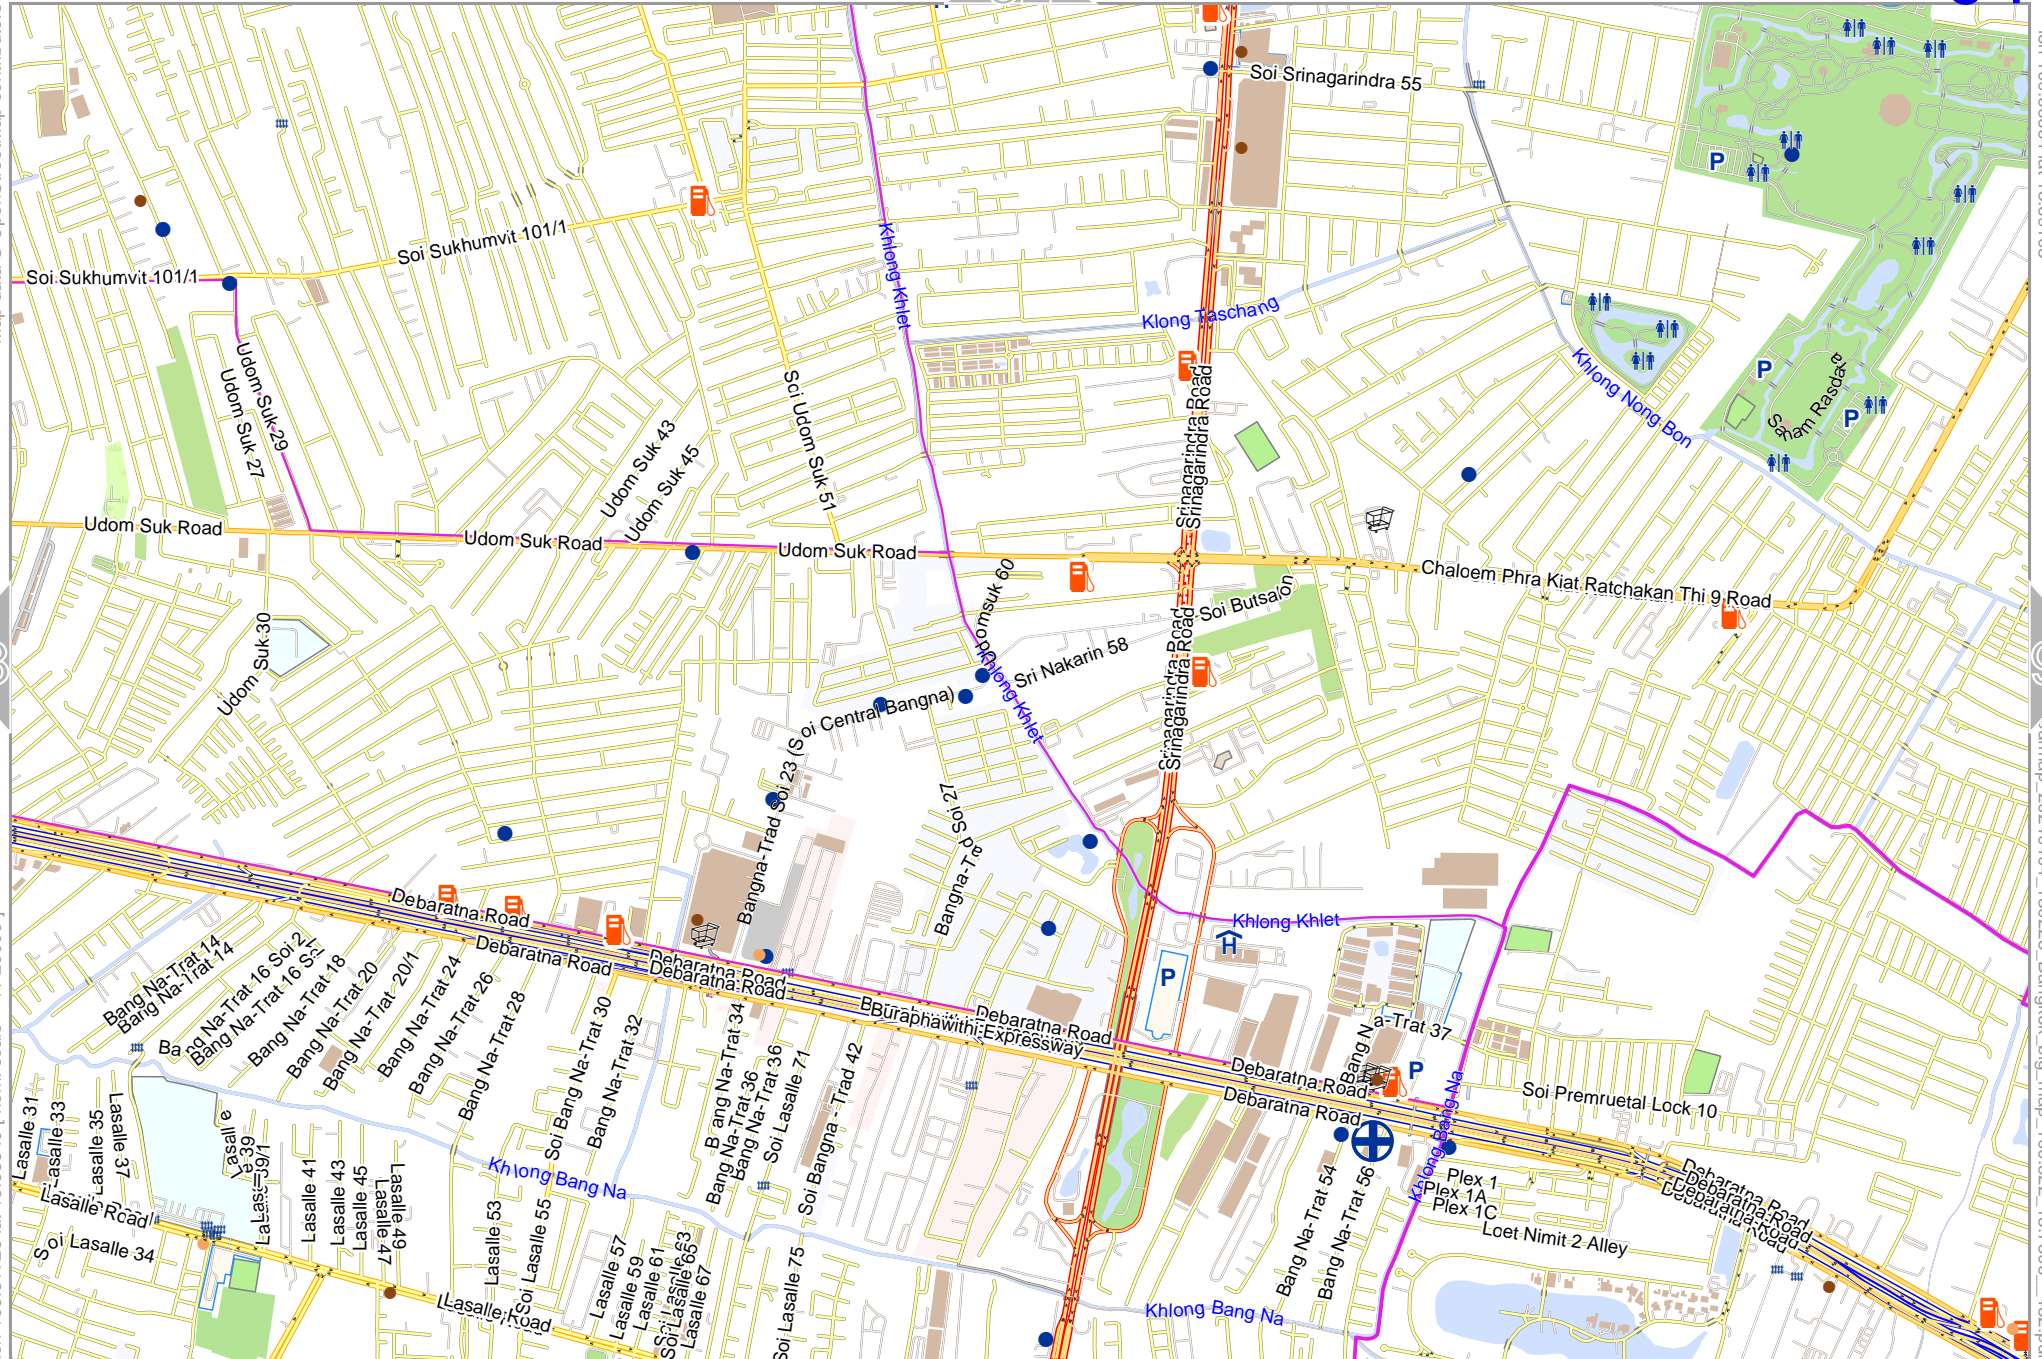

Map data © OpenStreetMap contributors

lon 100.61726 lat 13.65849 [nom. scale = 1 / 20000]

lon 100.66664 lat 13.69103

odfmap_20240404_130225_Bangkok_big_map_100.522_13.7506_432.pdf