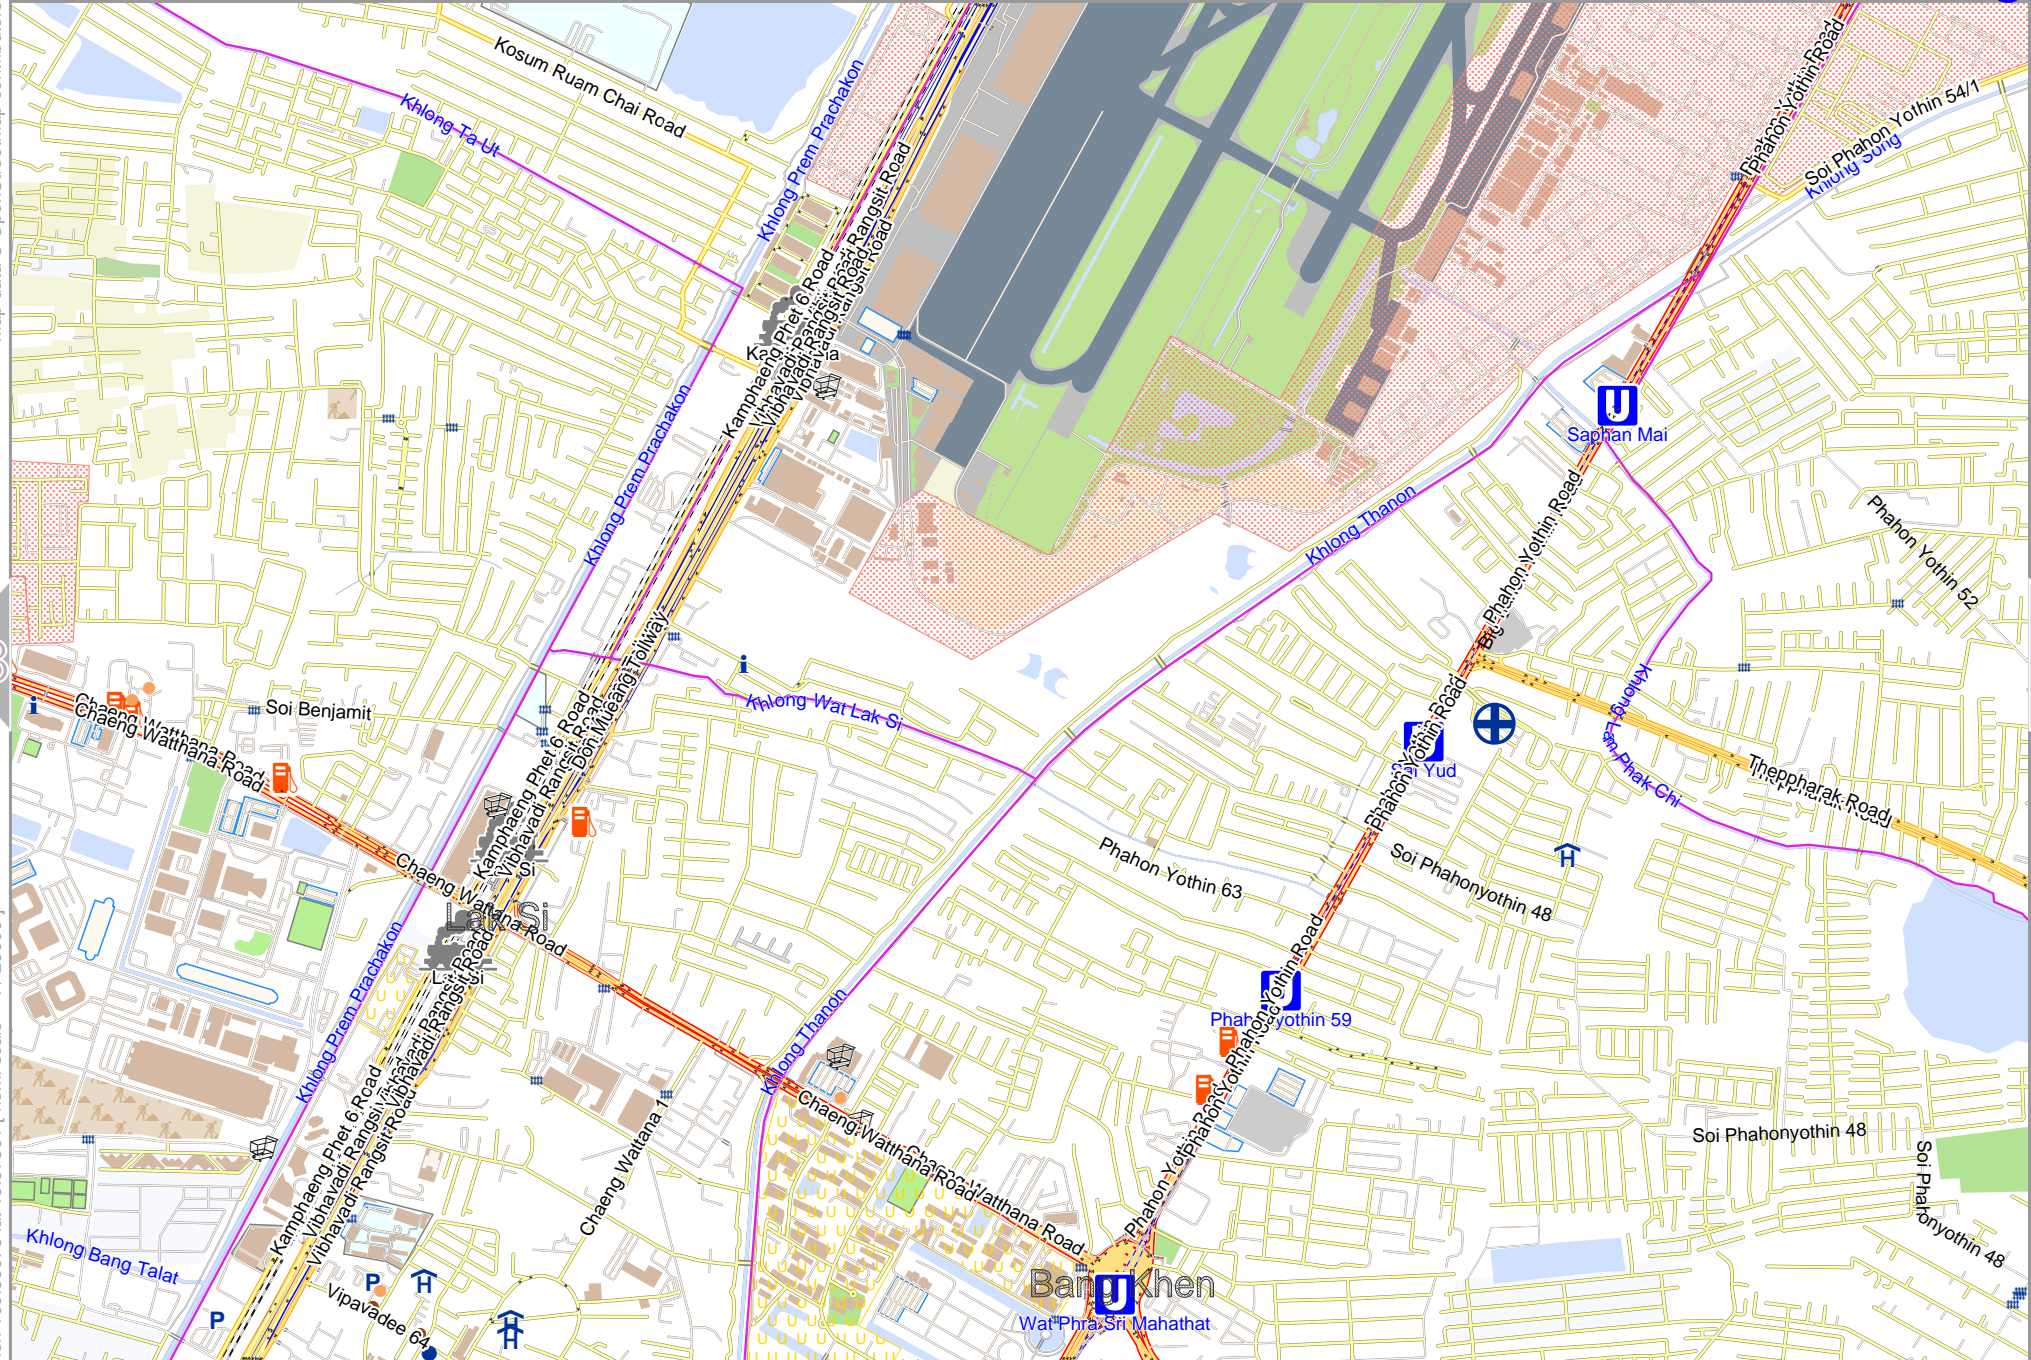

0 100 m 1000 m 2000 m

Bangkok big map

Map data © OpenStreetMap contributors

lon 100.47468 lat 13.87361 [nom. scale = 1 / 20000]

lon 100.52406 lat 13.90615

pdfmap_20240404_130225_Bangkok_big_map_100.522_13.7506_432.pdf

0 100 m 1000 m 2000 m

Map data © OpenStreetMap contributors

lon 100.52221 lat 13.87361 [nom. scale = 1 / 20000]

lon 100.57158 lat 13.90615

odfmap_20240404_130225_Bangkok_big_map_100.522_13.7506_432.pdf

0 100 m 1000 m 2000 m

20

Bangkok big map

Map data © OpenStreetMap contributors

lon 100.56973 lat 13.87361 [nom. scale = 1 / 20000]

lon 100.61911 lat 13.90615

odfmap_20240404_130225_Bangkok_big_map_100.522_13.7506_432.pdf

0 100 m 1000 m 2000 m

Bangkok big map

Map data © OpenStreetMap contributors

lon 100.61726 lat 13.87361 [nom. scale = 1 / 20000]

lon 100.66664 lat 13.90615

pdfmap_20240404_130225_Bangkok_big_map_100.522_13.7506_432.pdf

0 100 m 1000 m 2000 m