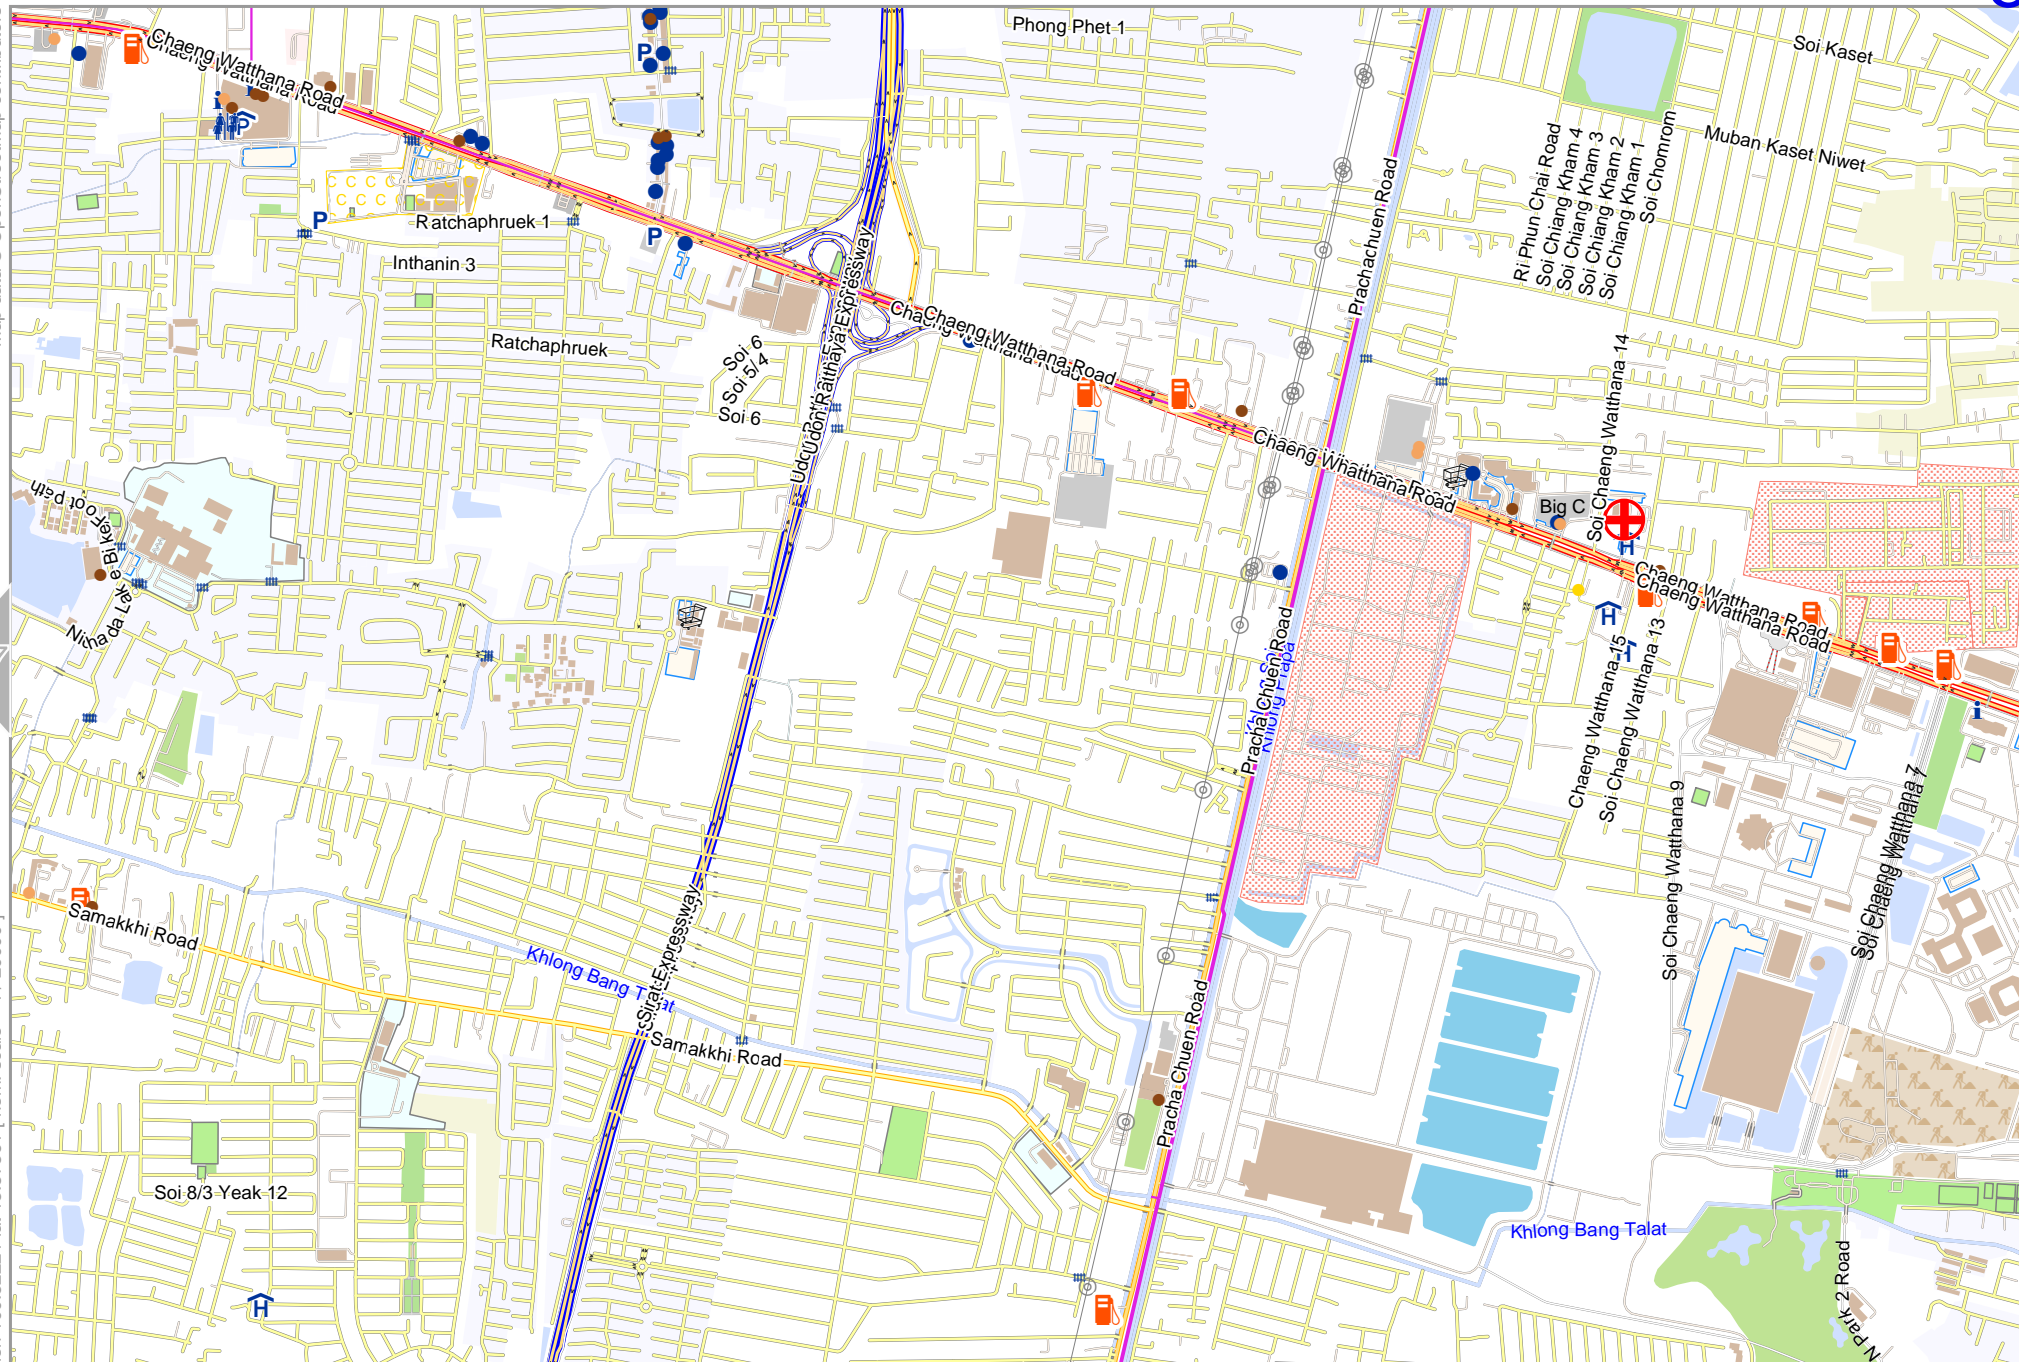

pdfmap_20240404_130225_Bangkok_big_map_100.522_13.7506_432.pdf

17

Map data © OpenStreetMap contributors

lon 100.42715 lat 13.87361 [nom. scale = 1 / 20000]

lon 100.47653 lat 13.90615

pdfmap_20240404_130225_Bangkok_big_map_100.522_13.7506_432.pdf

0 100 m 1000 m 2000 m

Bangkok big map

Map data © OpenStreetMap contributors

lon 100.47468 lat 13.87361 [nom. scale = 1 / 20000]

lon 100.52406 lat 13.90615

pdfmap_20240404_130225_Bangkok_big_map_100.522_13.7506_432.pdf

0 100 m 1000 m 2000 m

Map data © OpenStreetMap contributors

lon 100.52221 lat 13.87361 [nom. scale = 1 / 20000]

lon 100.57158 lat 13.90615

odfmap_20240404_130225_Bangkok_big_map_100.522_13.7506_432.pdf

0 100 m 1000 m 2000 m

20

Bangkok big map

Map data © OpenStreetMap contributors

lon 100.56973 lat 13.87361 [nom. scale = 1 / 20000]

lon 100.61911 lat 13.90615

odfmap_20240404_130225_Bangkok_big_map_100.522_13.7506_432.pdf

0 100 m 1000 m 2000 m