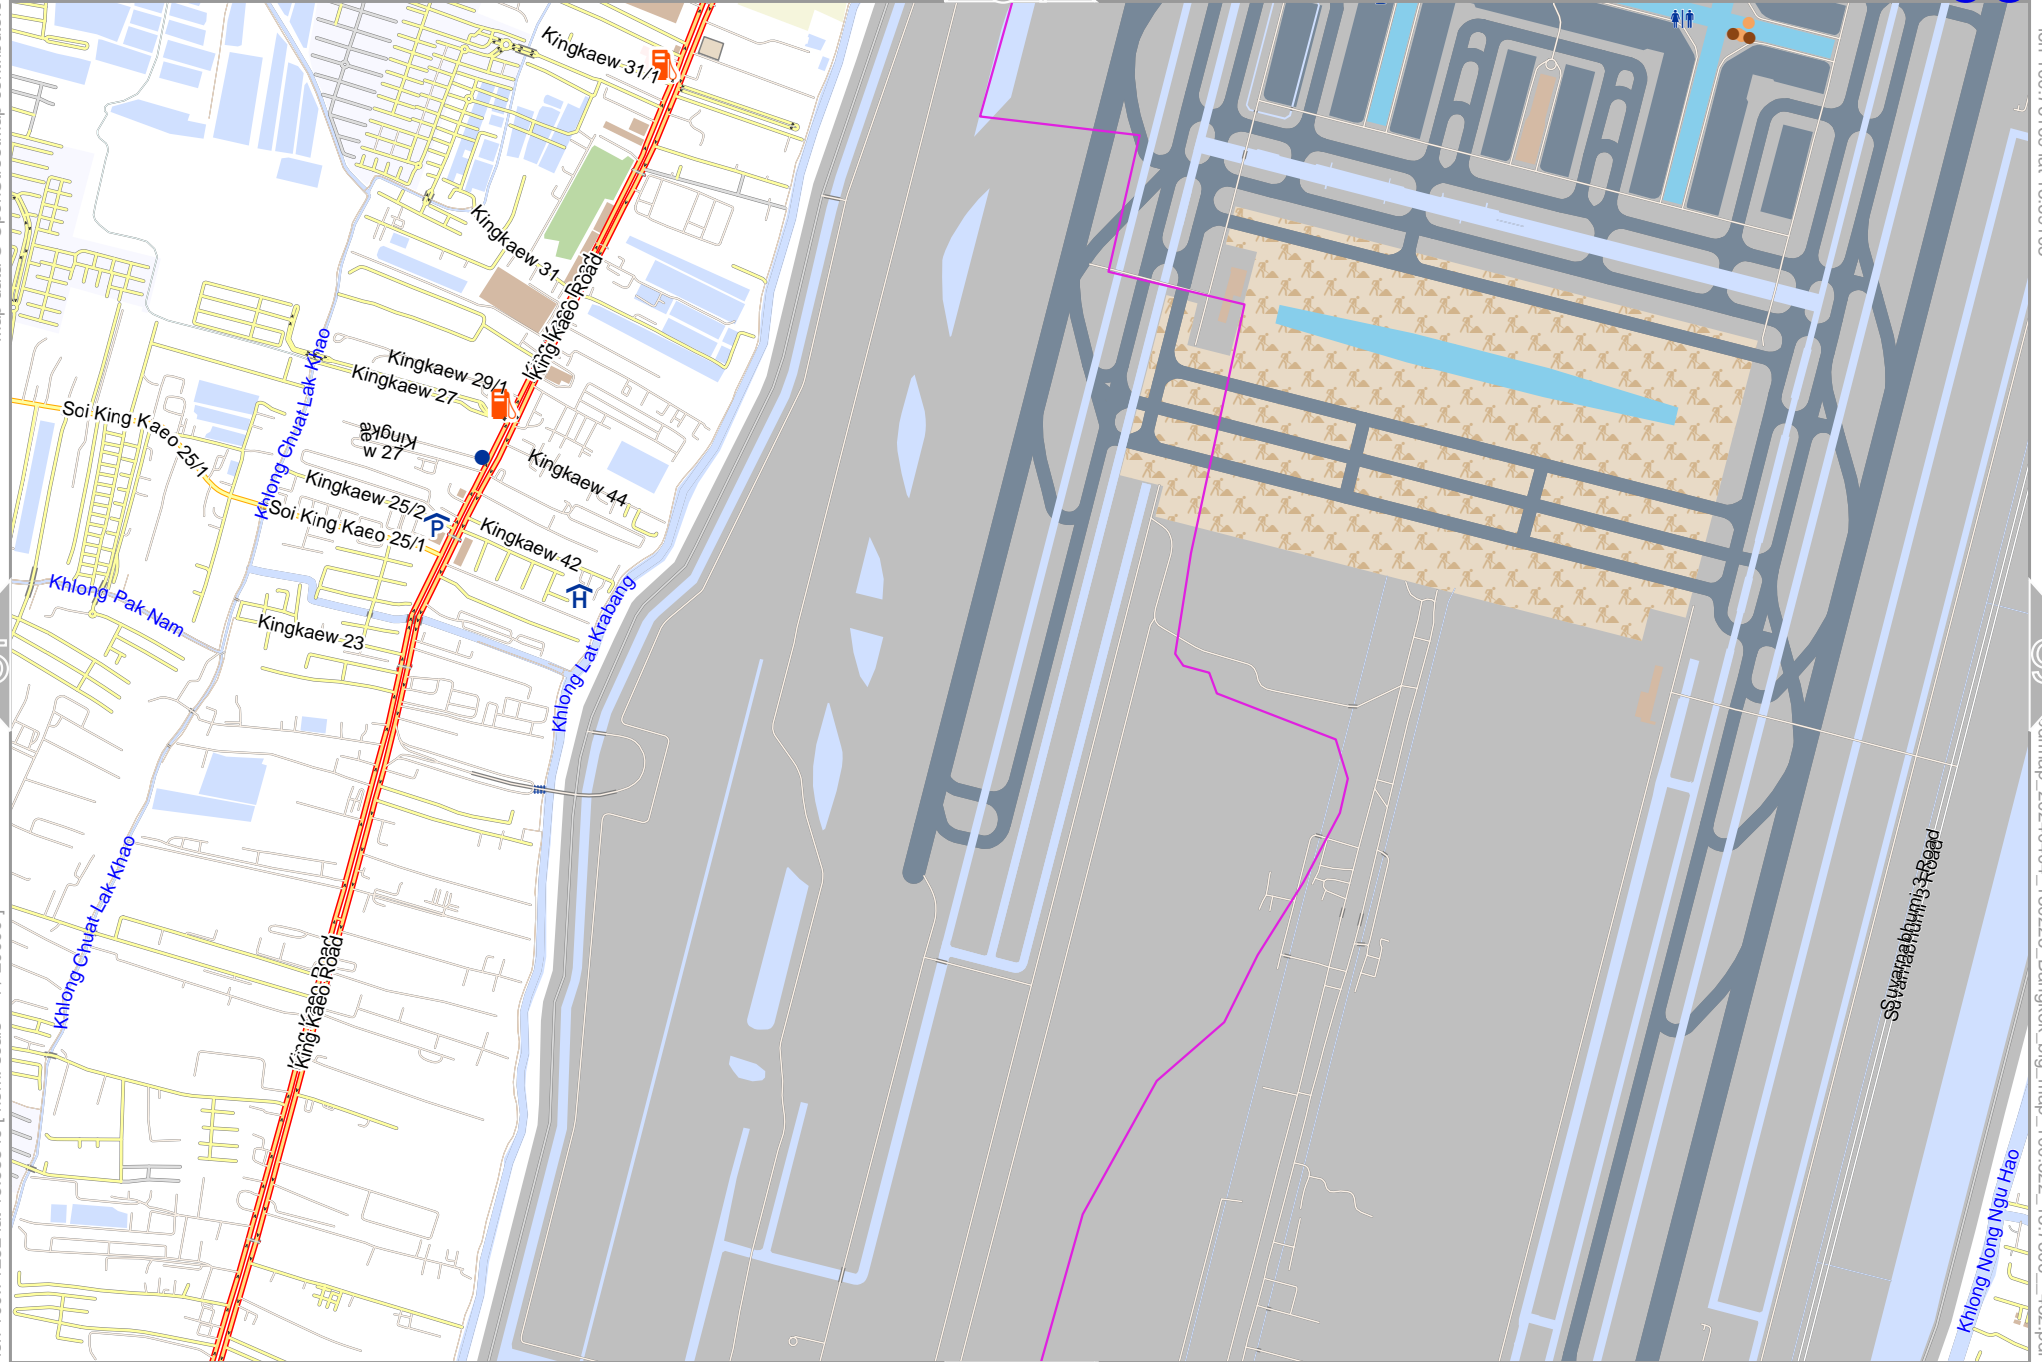

odfmap_20240404_130225_Bangkok_big_map_100.522_13.7506_432.pdf

0 1000 m 2000 m

Map data © OpenStreetMap contributors

lon 100.71232 lat 13.65849 [nom. scale = 1 / 20000]

lon 100.76169 lat 13.69103

odfmap_20240404_130225_Bangkok_big_map_100.522_13.7506_432.pdf