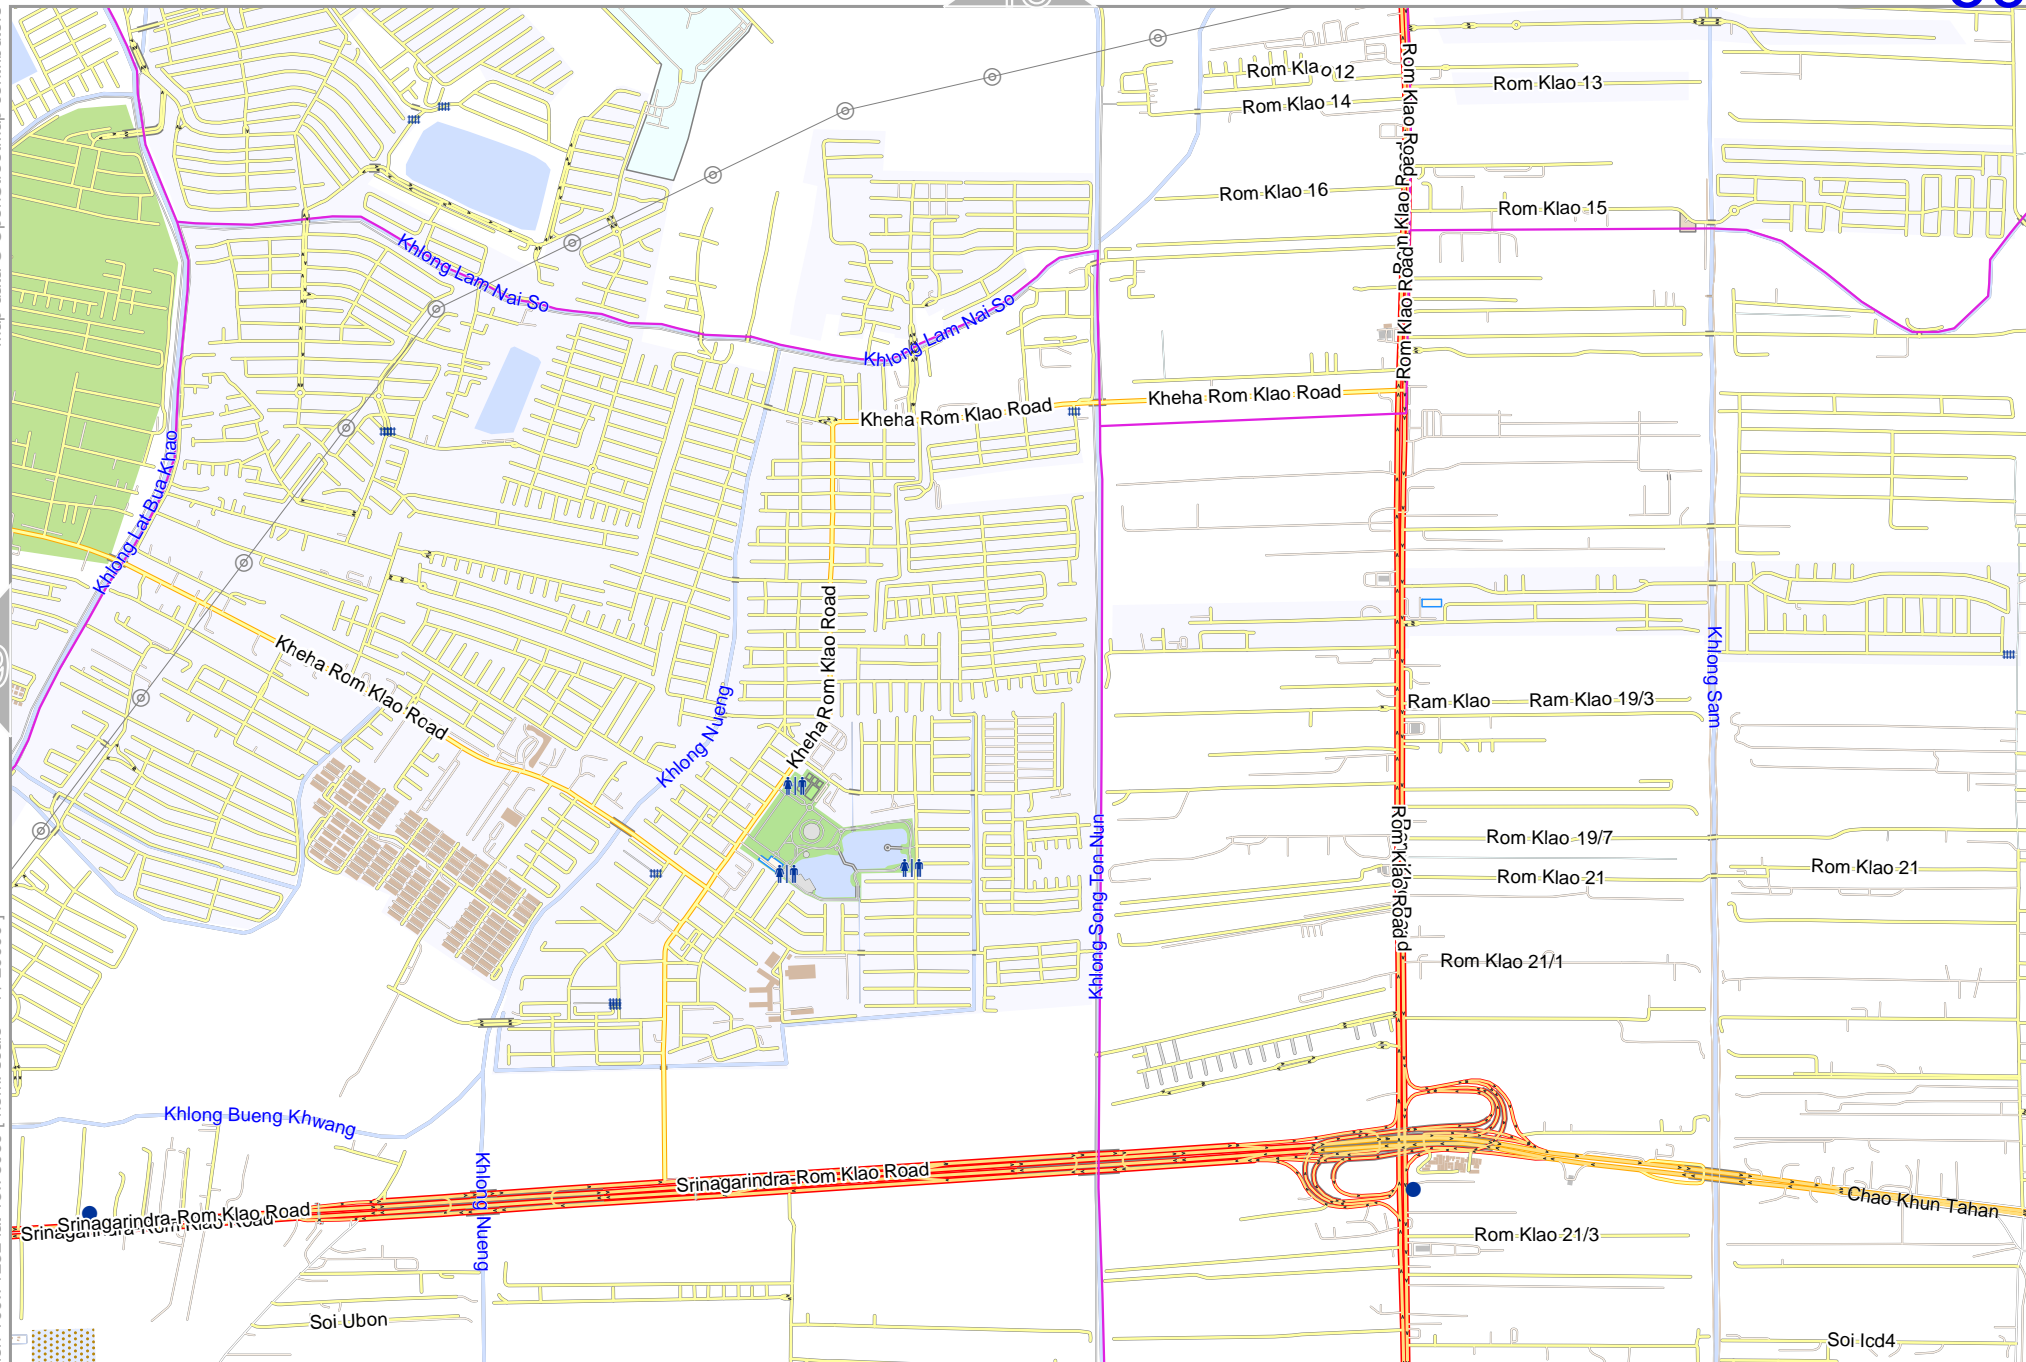

Map data © OpenStreetMap contributors

lon 100.71232 lat 13.75069 [nom. scale = 1 / 20000]

0 100 m 1000 m 2000 m