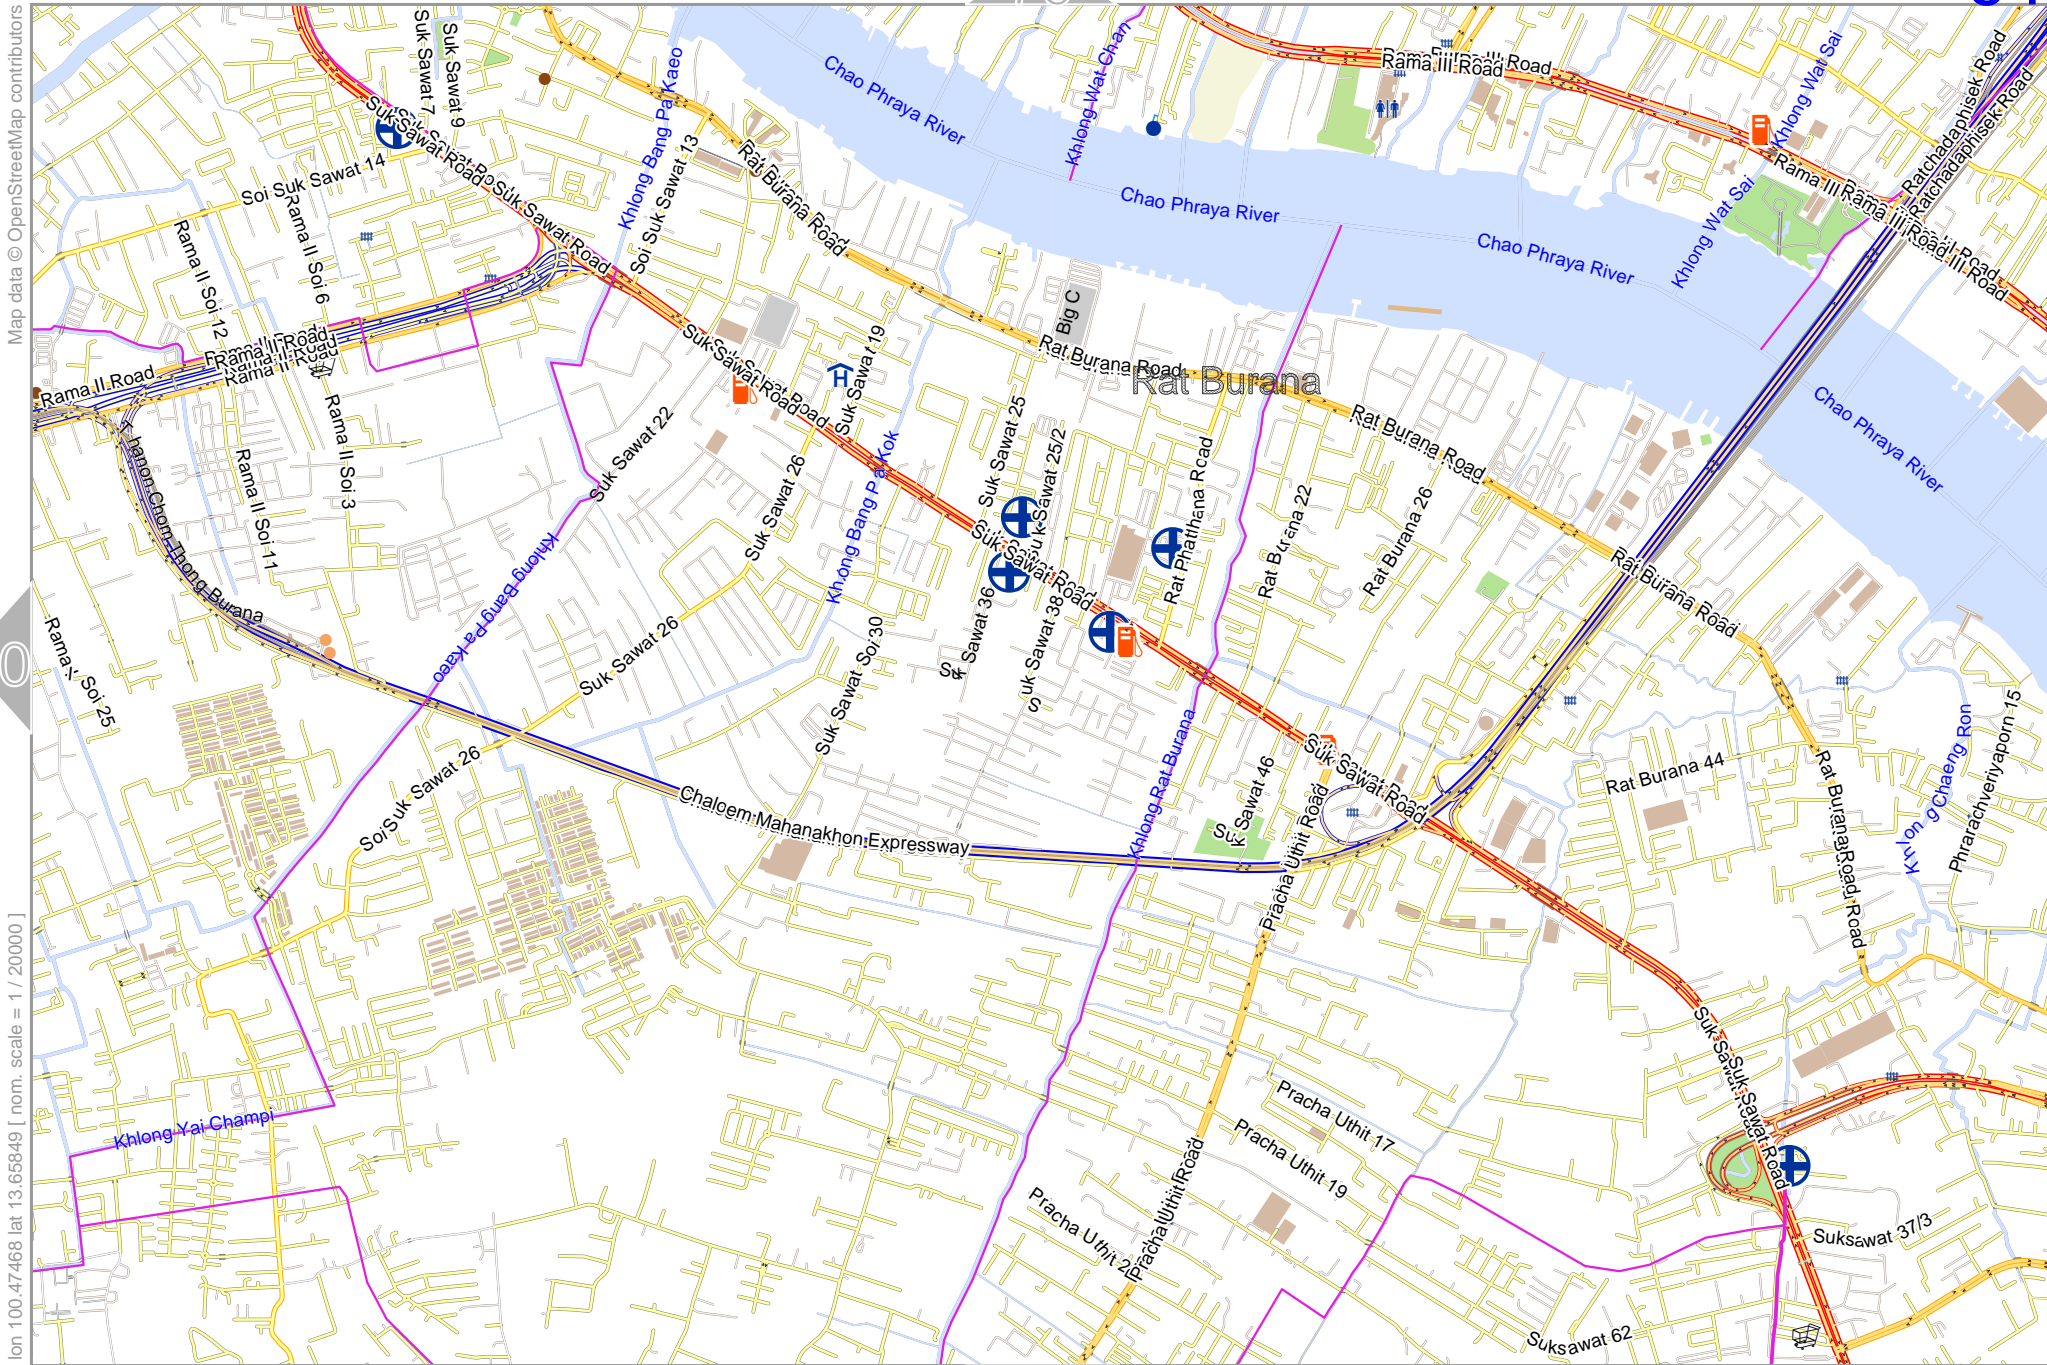

Map data © OpenStreetMap contributors

lon 100.42715 lat 13.65849 [nom. scale = 1 / 200000]

lon 100.47653 lat 13.69103

odfmap_20240404_130225_Bangkok_big_map_100.522_13.7506_432.pdf

0 1000 m 2000 m

Map data © OpenStreetMap contributors