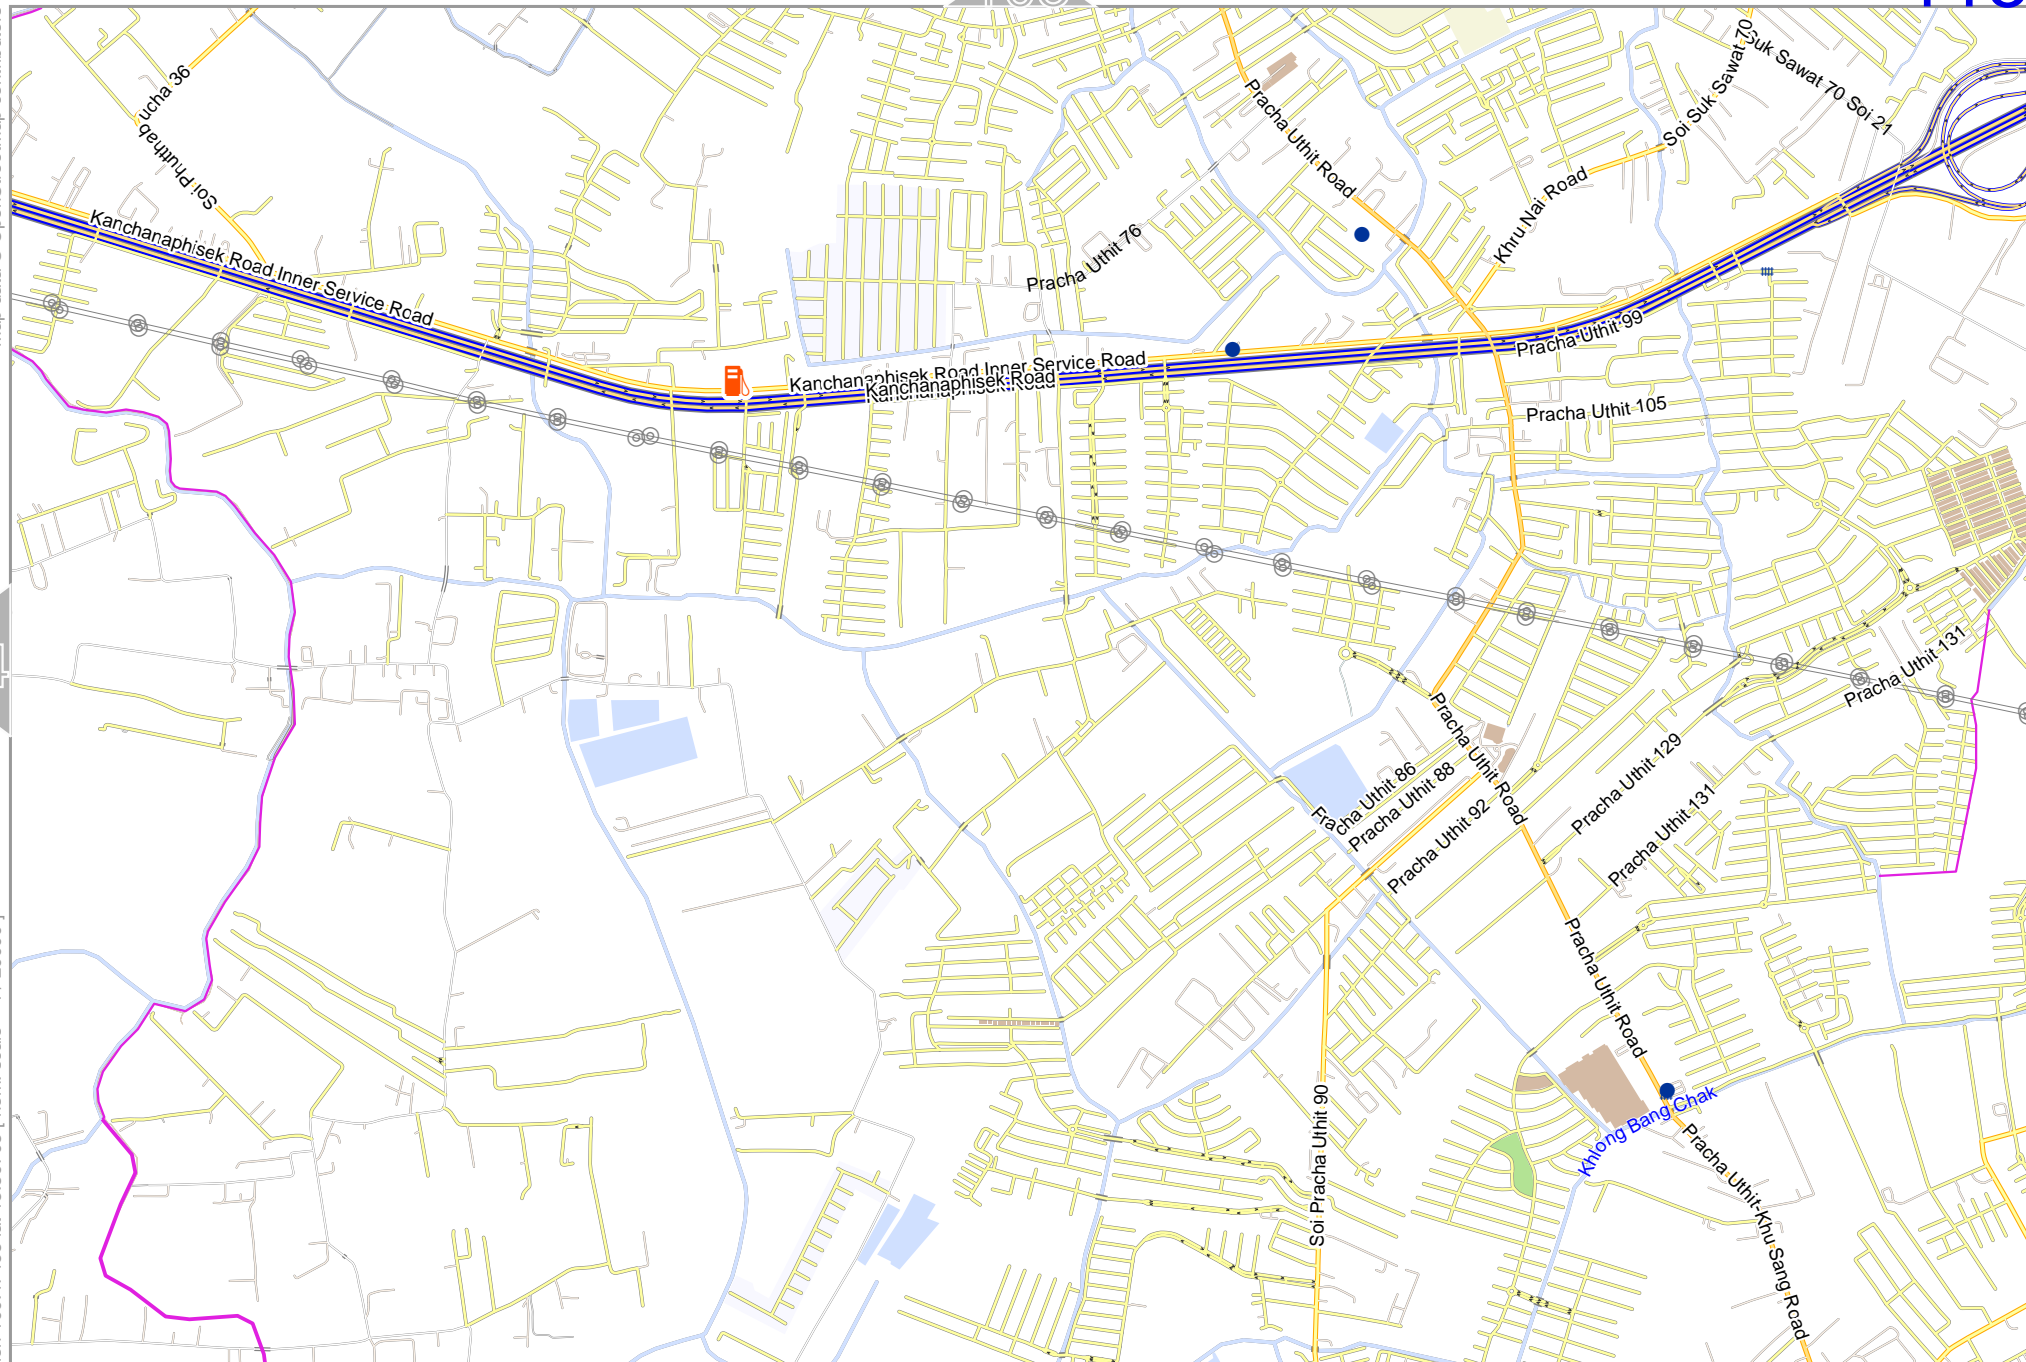

Map data © OpenStreetMap contributors

lon 100.47468 lat 13.59703 [nom. scale = 1 / 20000]

0 1000 m 2000 m

lon 100.52406 lat 13.62957 pdfmap_20240404_130225_Bangkok_big_map_100.522_13.7506_432.pdf