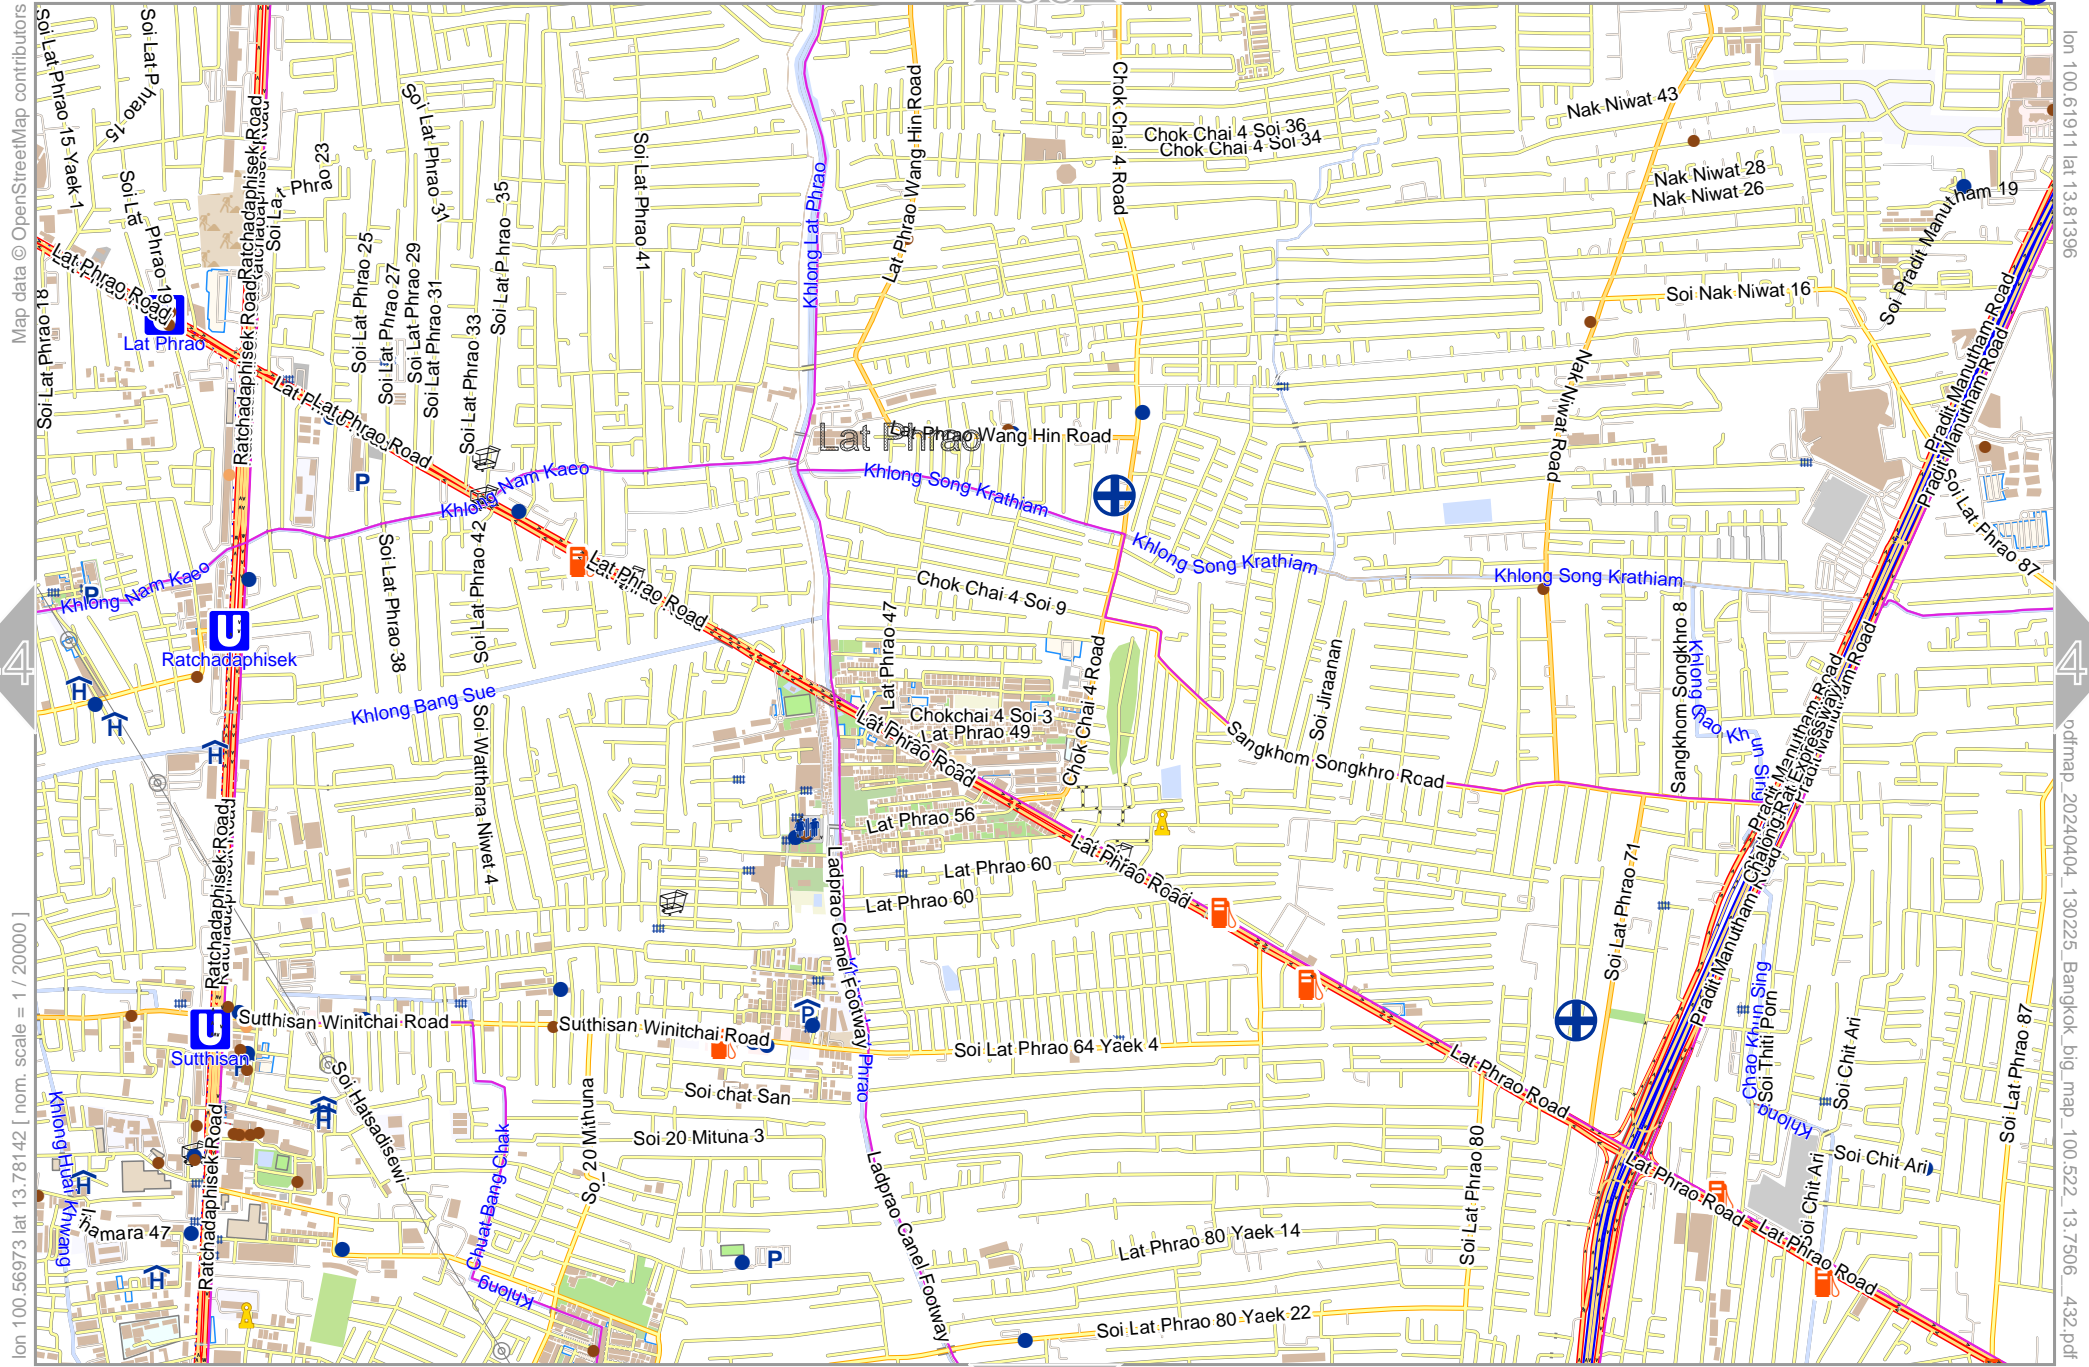

lon 100.52221 lat 13.78142 [nom. scale = 1 / 200000]

odfmap_20240404_130225_Bangkok_big_map_100.522_13.7506_432.pdf

0 100 m 1000 m 2000 m

Bangkok big map

top

45

33

Map data © OpenStreetMap contributors