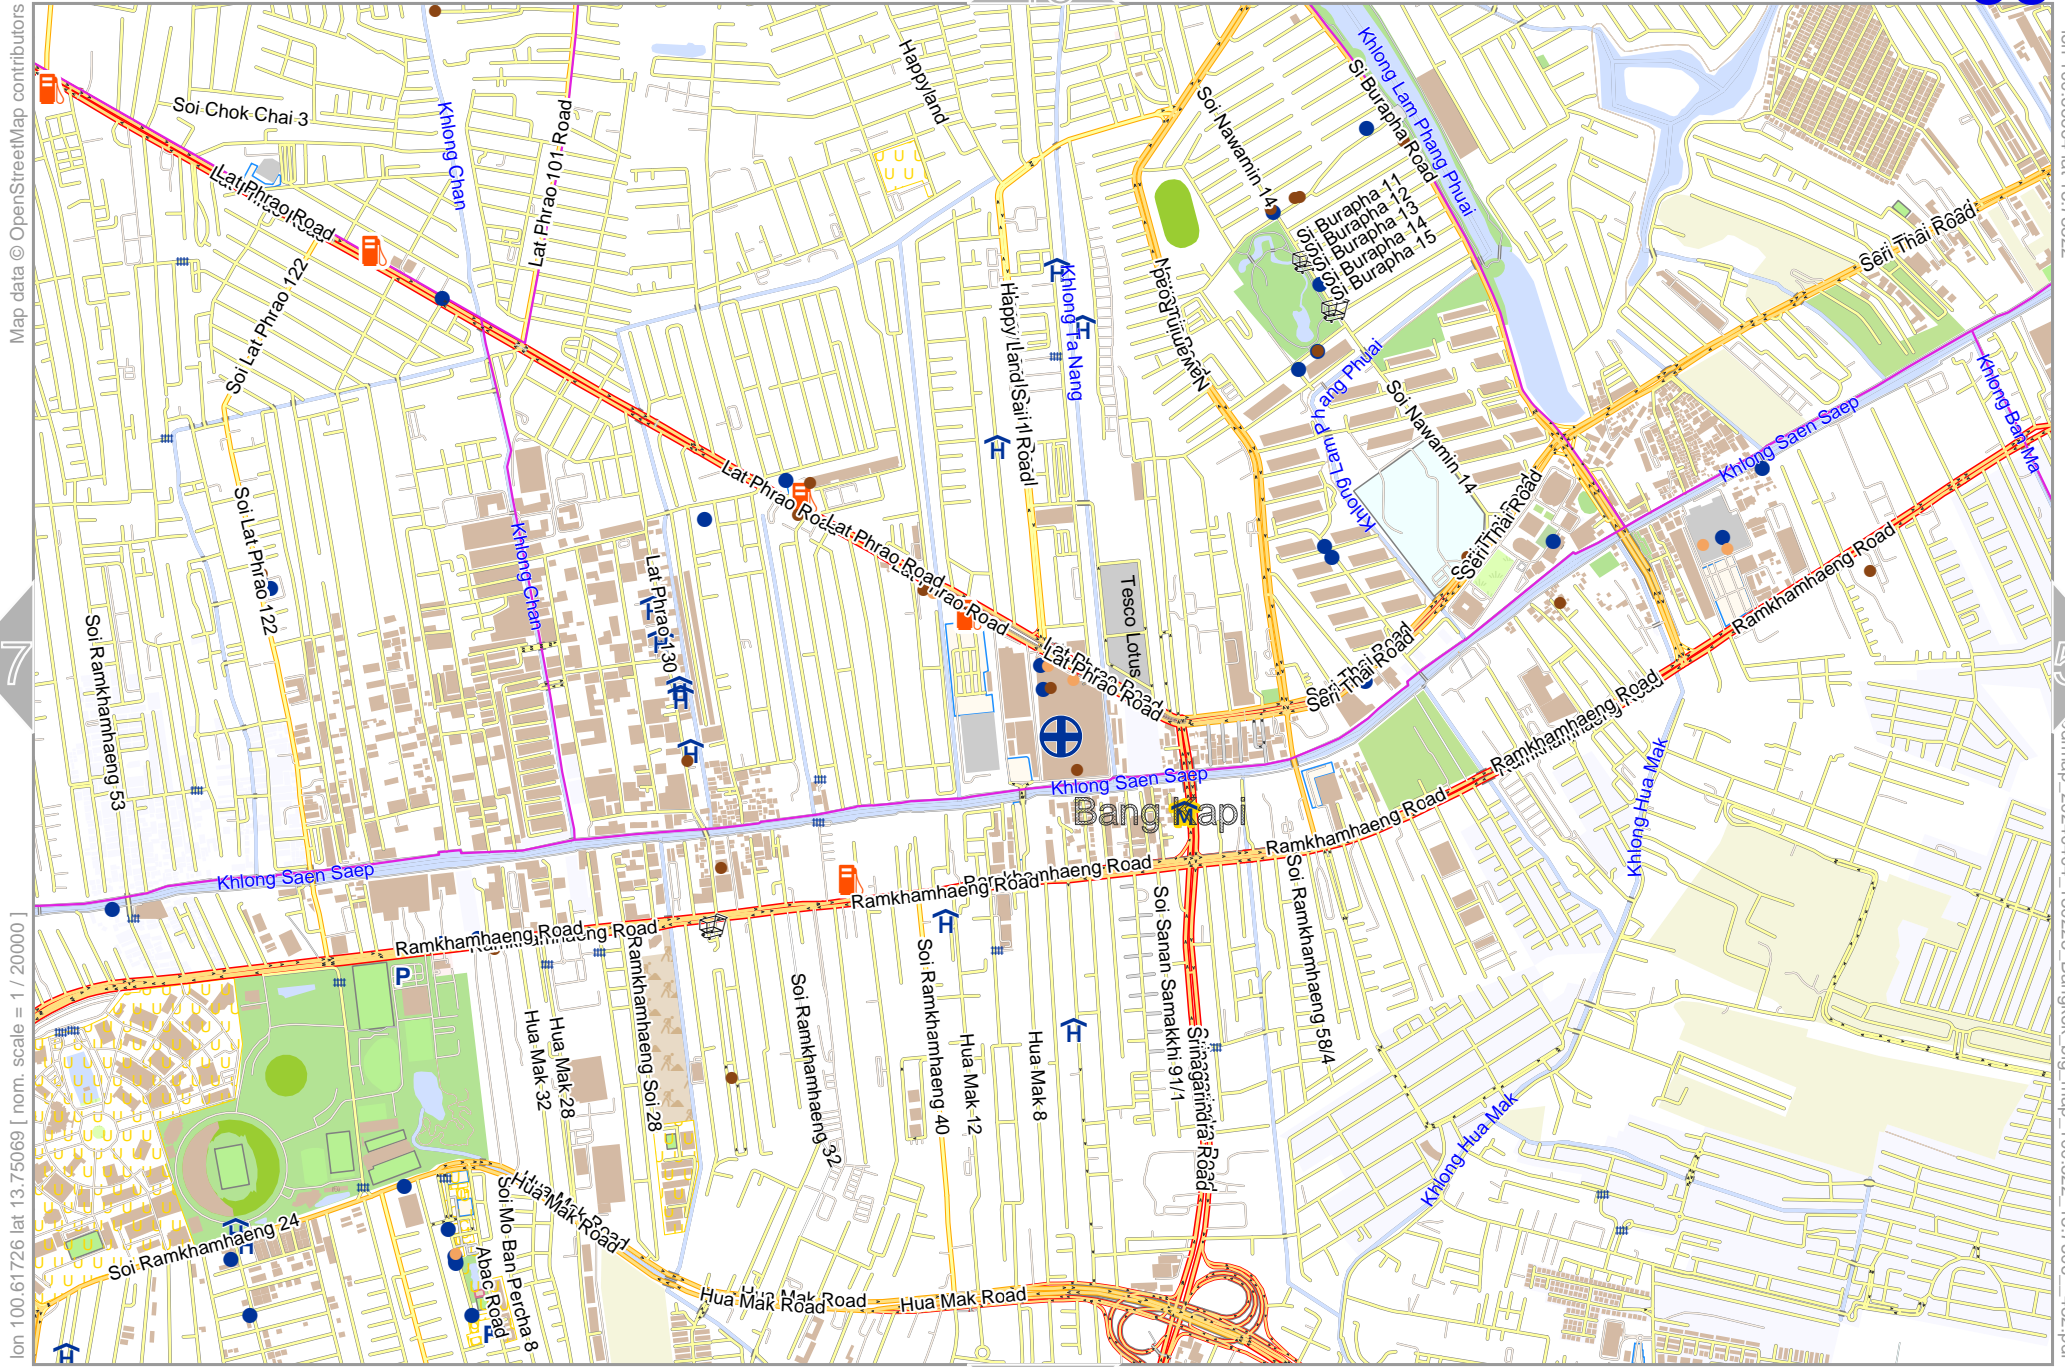

lon 100.57156 lat 13.78322

odfmap_20240404_130225_Bangkok_big_map_100.522_13.7506_432.pdf

44

68

55

57

Map data © OpenStreetMap contributors

lon 100.66664 lat 13.78322