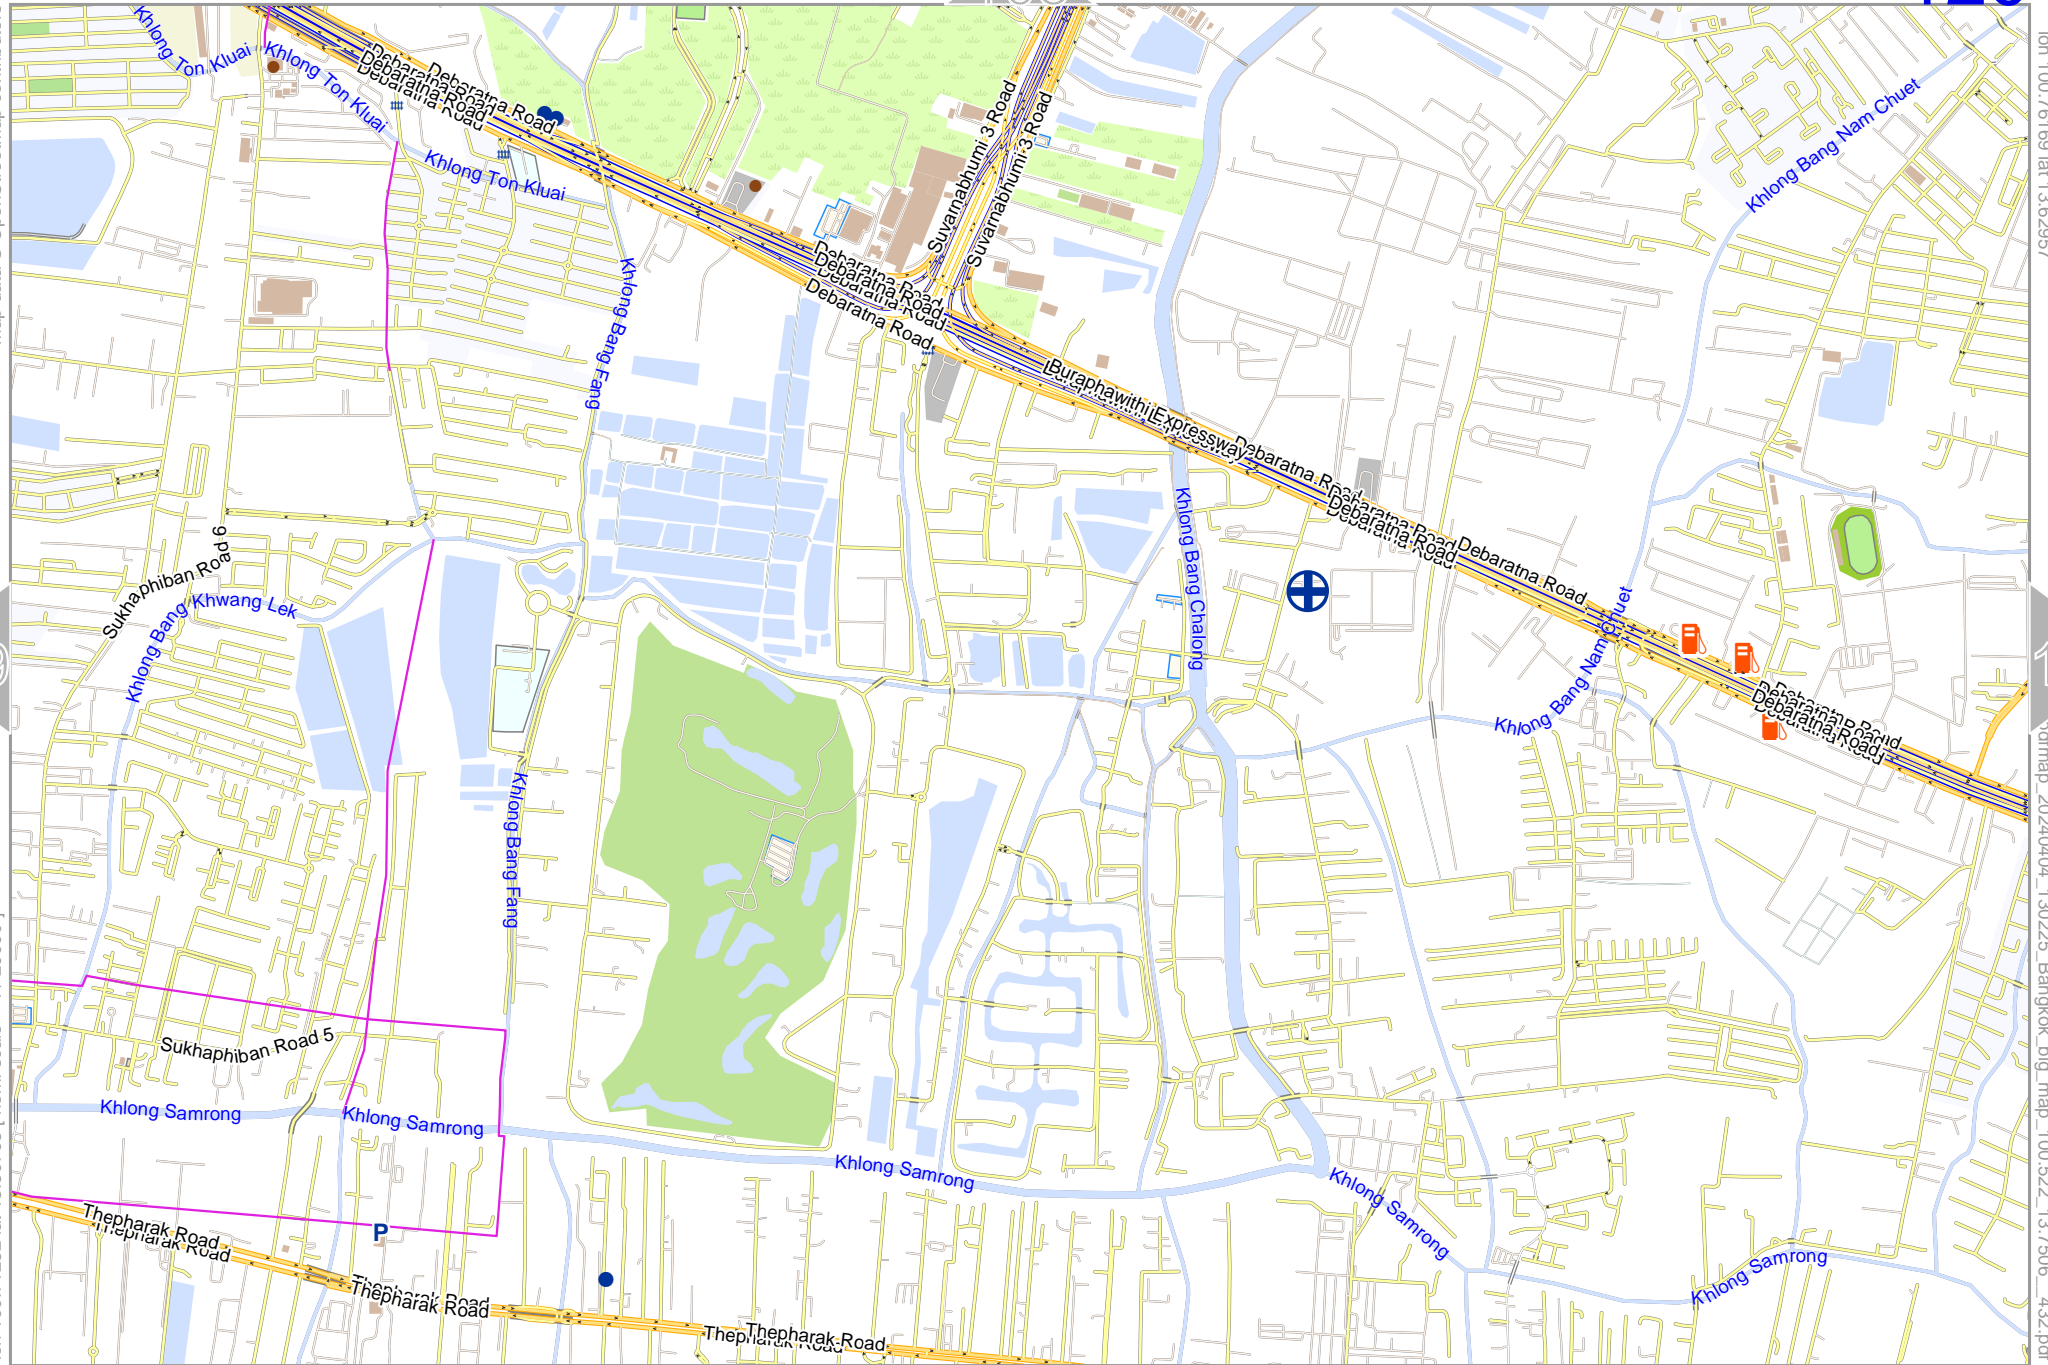

0 1000 m 2000 m

Map data © OpenStreetMap contributors

lon 100.80922 lat 13.62957

pdfmap_20240404_130225_Bangkok_big_map_100.522_13.7506_432.pdf

lon 100.75984 lat 13.59703 [nom. scale = 1 / 20000]

0 1000 m 2000 m