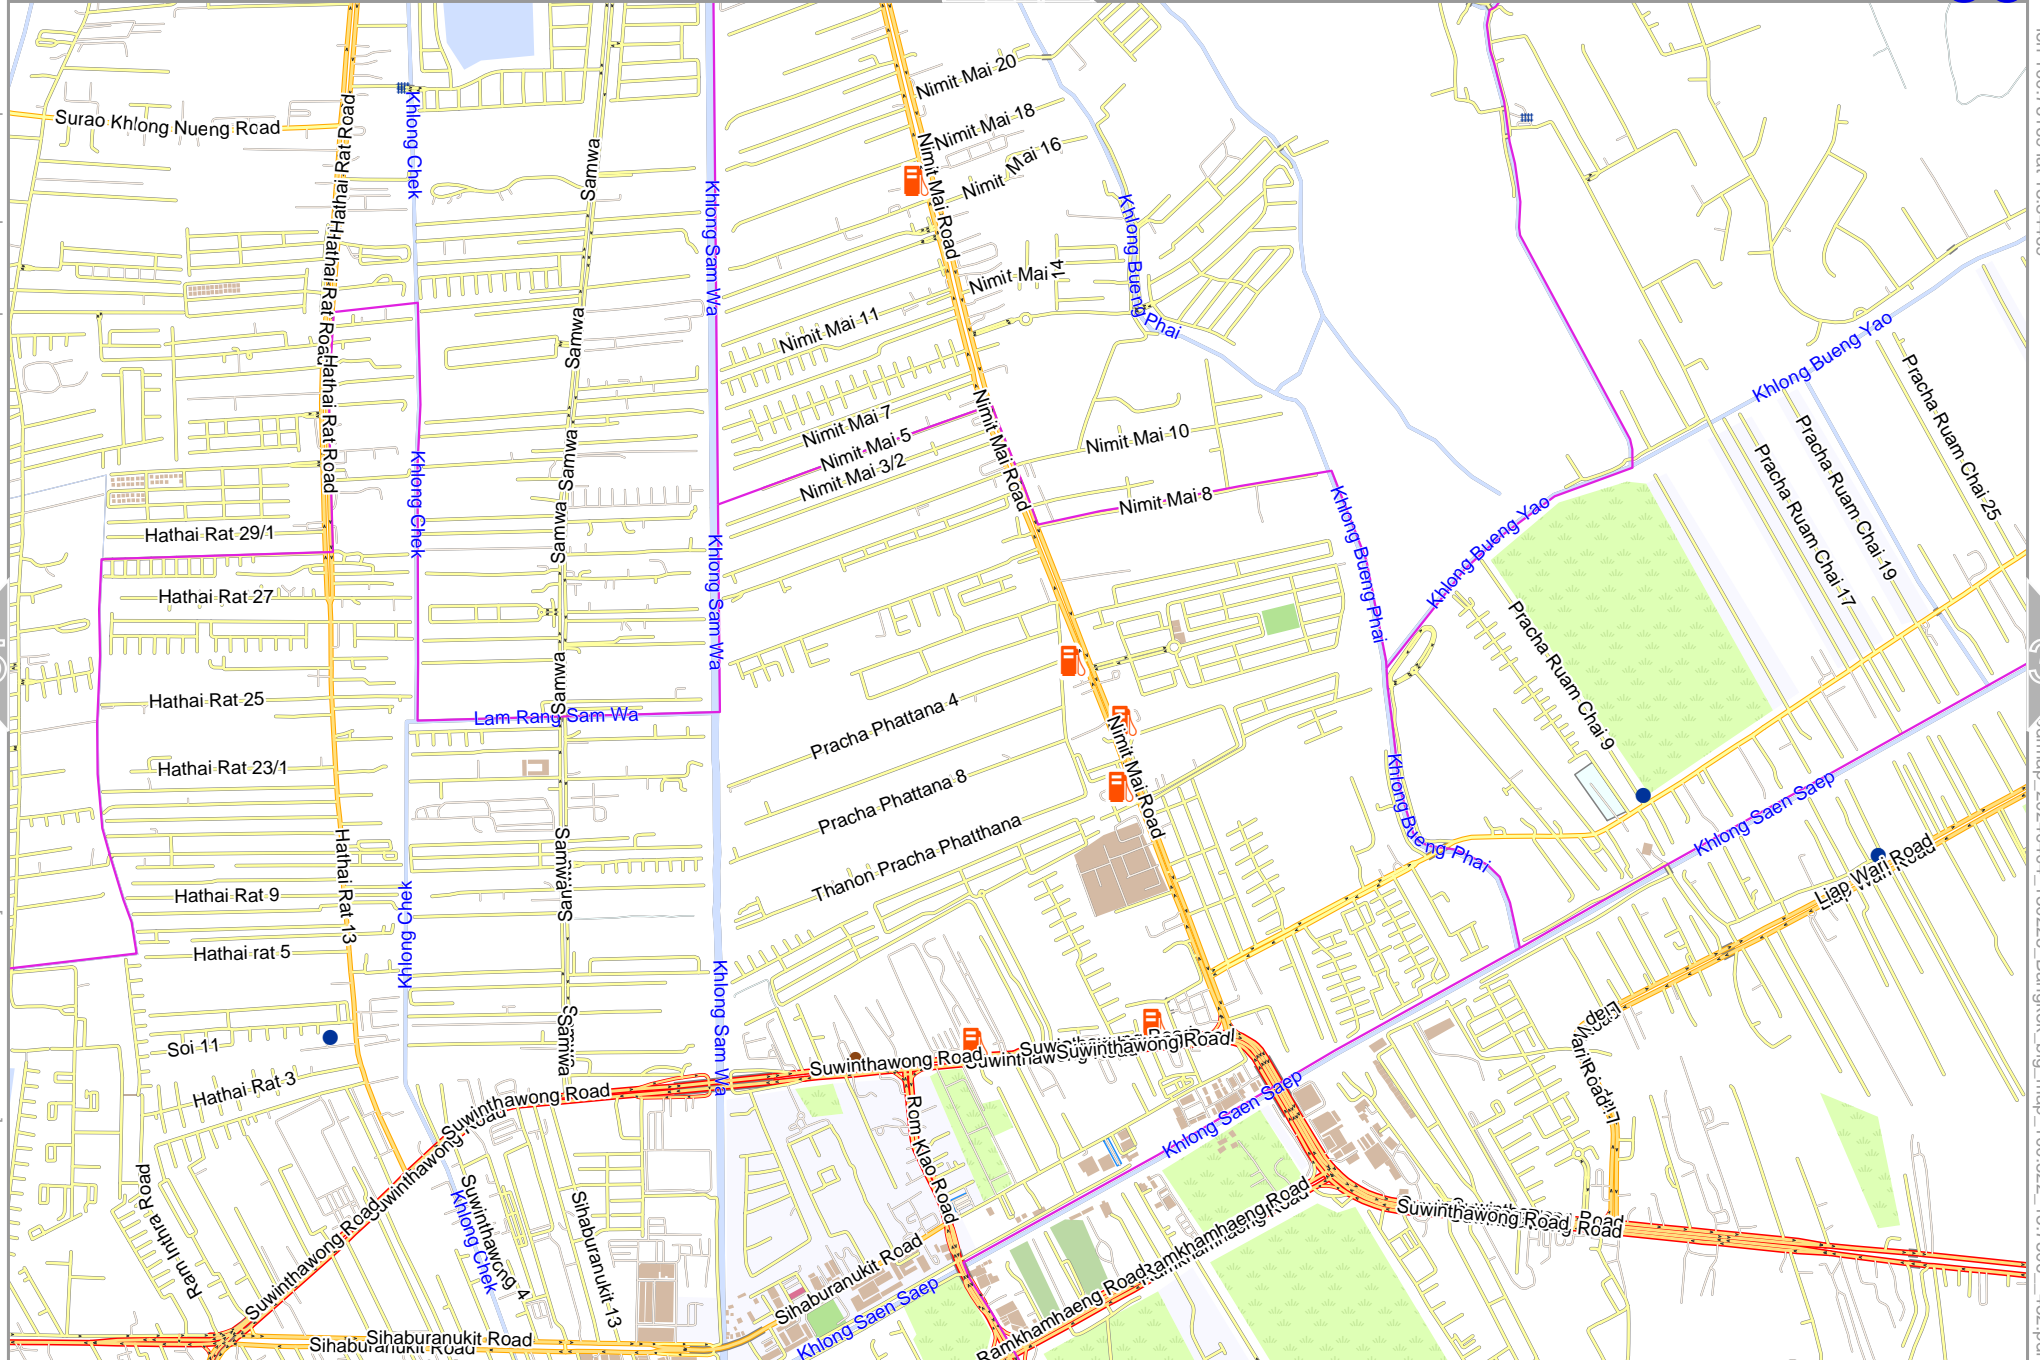

Map data © OpenStreetMap contributors

lon 100.71232 lat 13.81215 [nom. scale = 1 / 20000]

lon 100.76169 lat 13.84469

odfmap_20240404_130225_Bangkok_big_map_100.522_13.7506_432.pdf

0 100 m 1000 m 2000 m