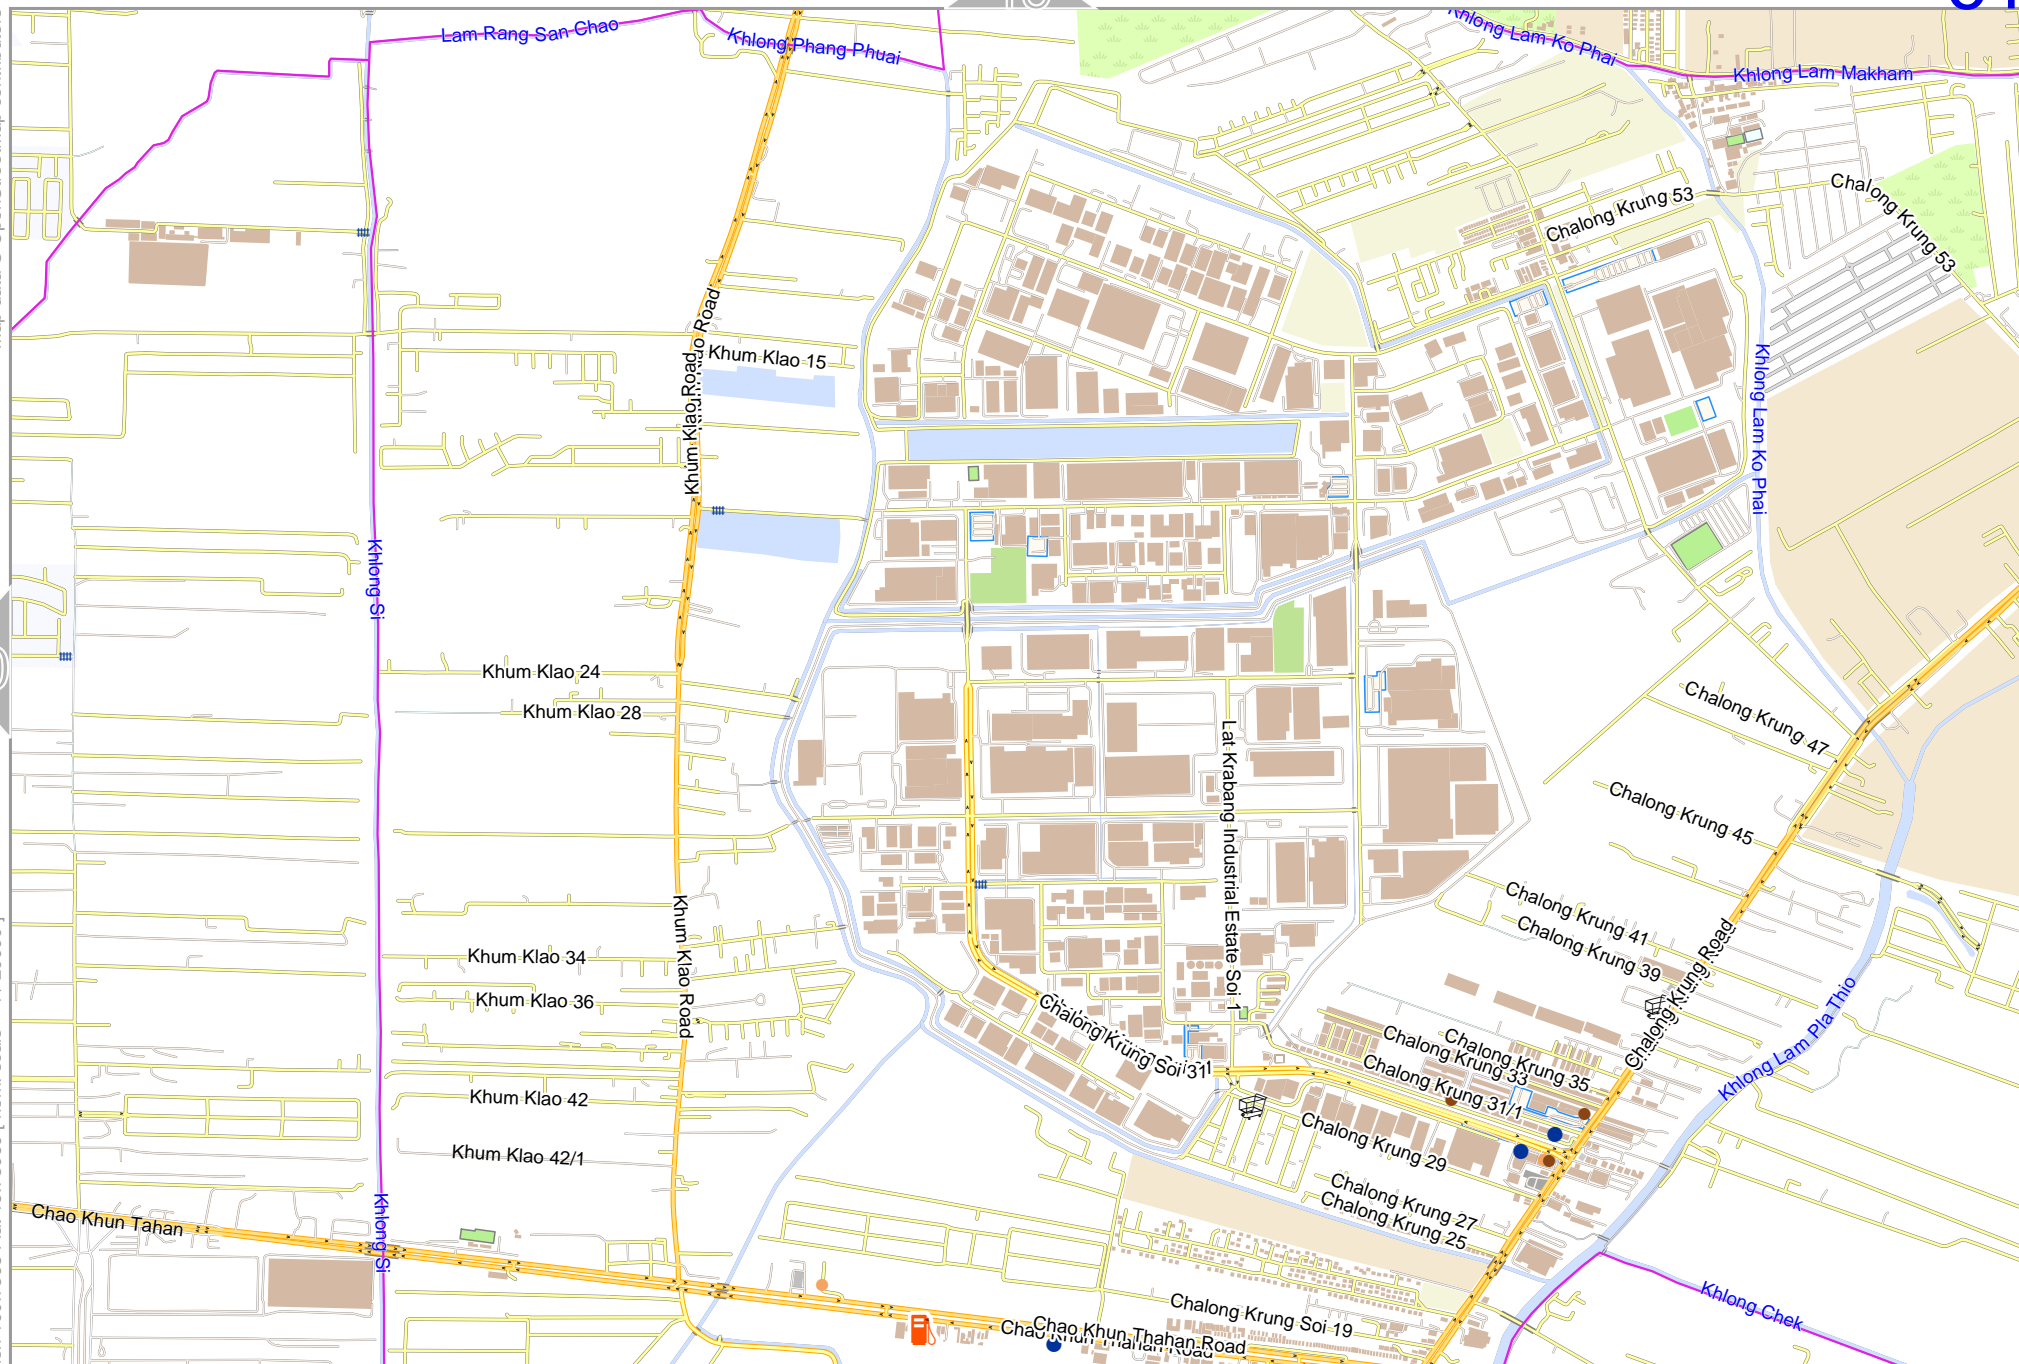

Map data © OpenStreetMap contributors

lon 100.80922 lat 13.78322

pdfmap_20240404_130225_Bangkok_big_map_100.522_13.7506_432.pdf

49

60

lon 100.75984 lat 13.75069 [nom. scale = 1 / 20000]

73

0 100 m 1000 m 2000 m