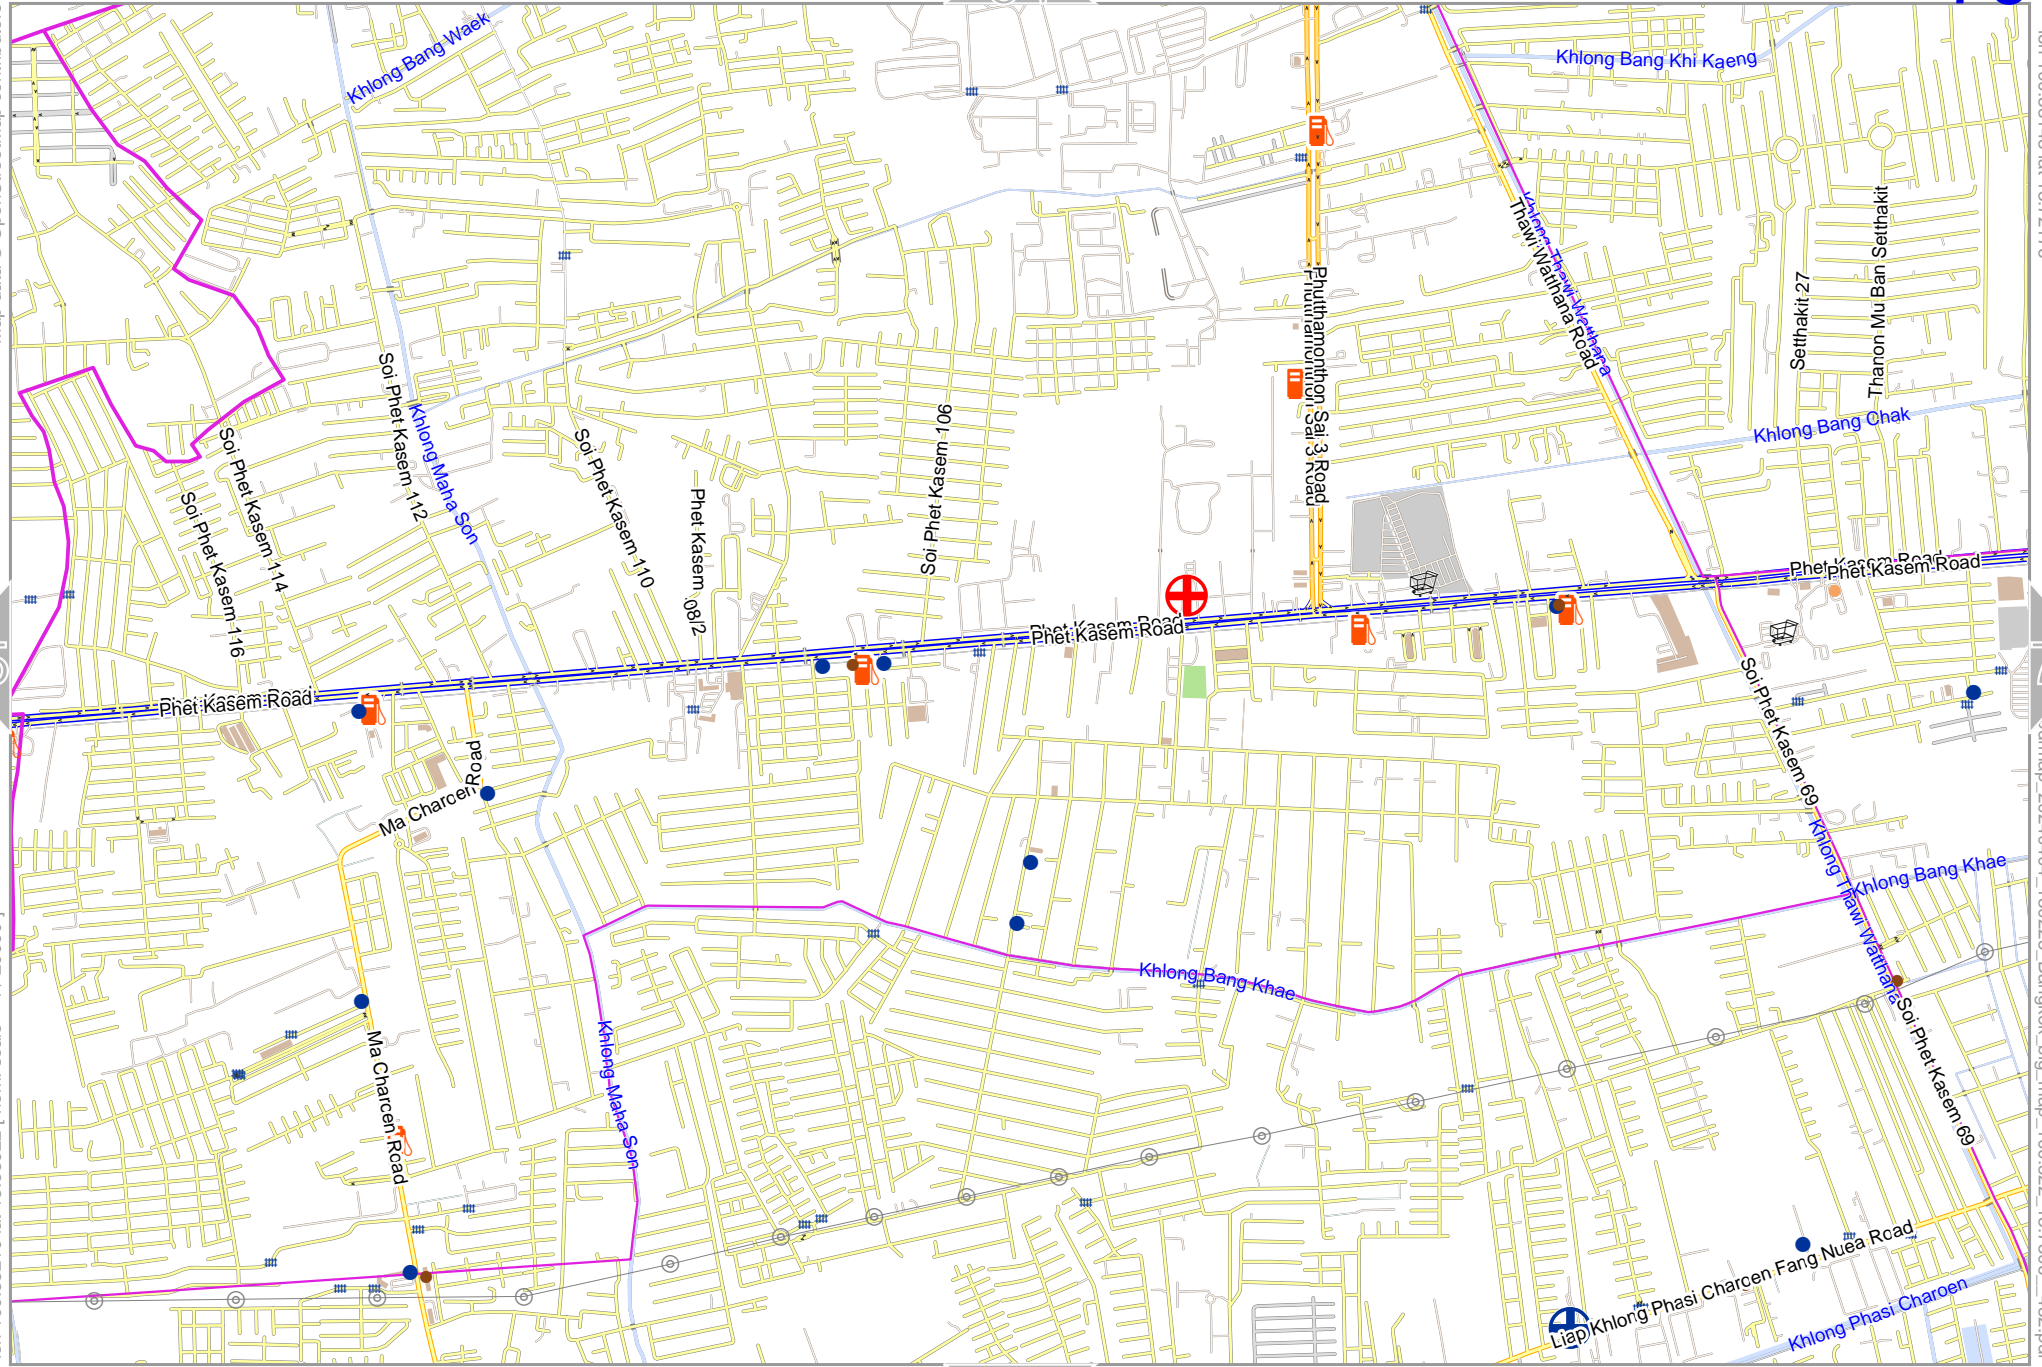

0 1000 m 2000 m

Bangkok big map

top

79

lon 100.47468 lat 13.68922 [nom. scale = 1 / 200000]

lon 100.52406 lat 13.72176

pdfmap_20240404_130225_Bangkok_big_map_100.522_13.7506_432.pdf

0 1000 m 2000 m