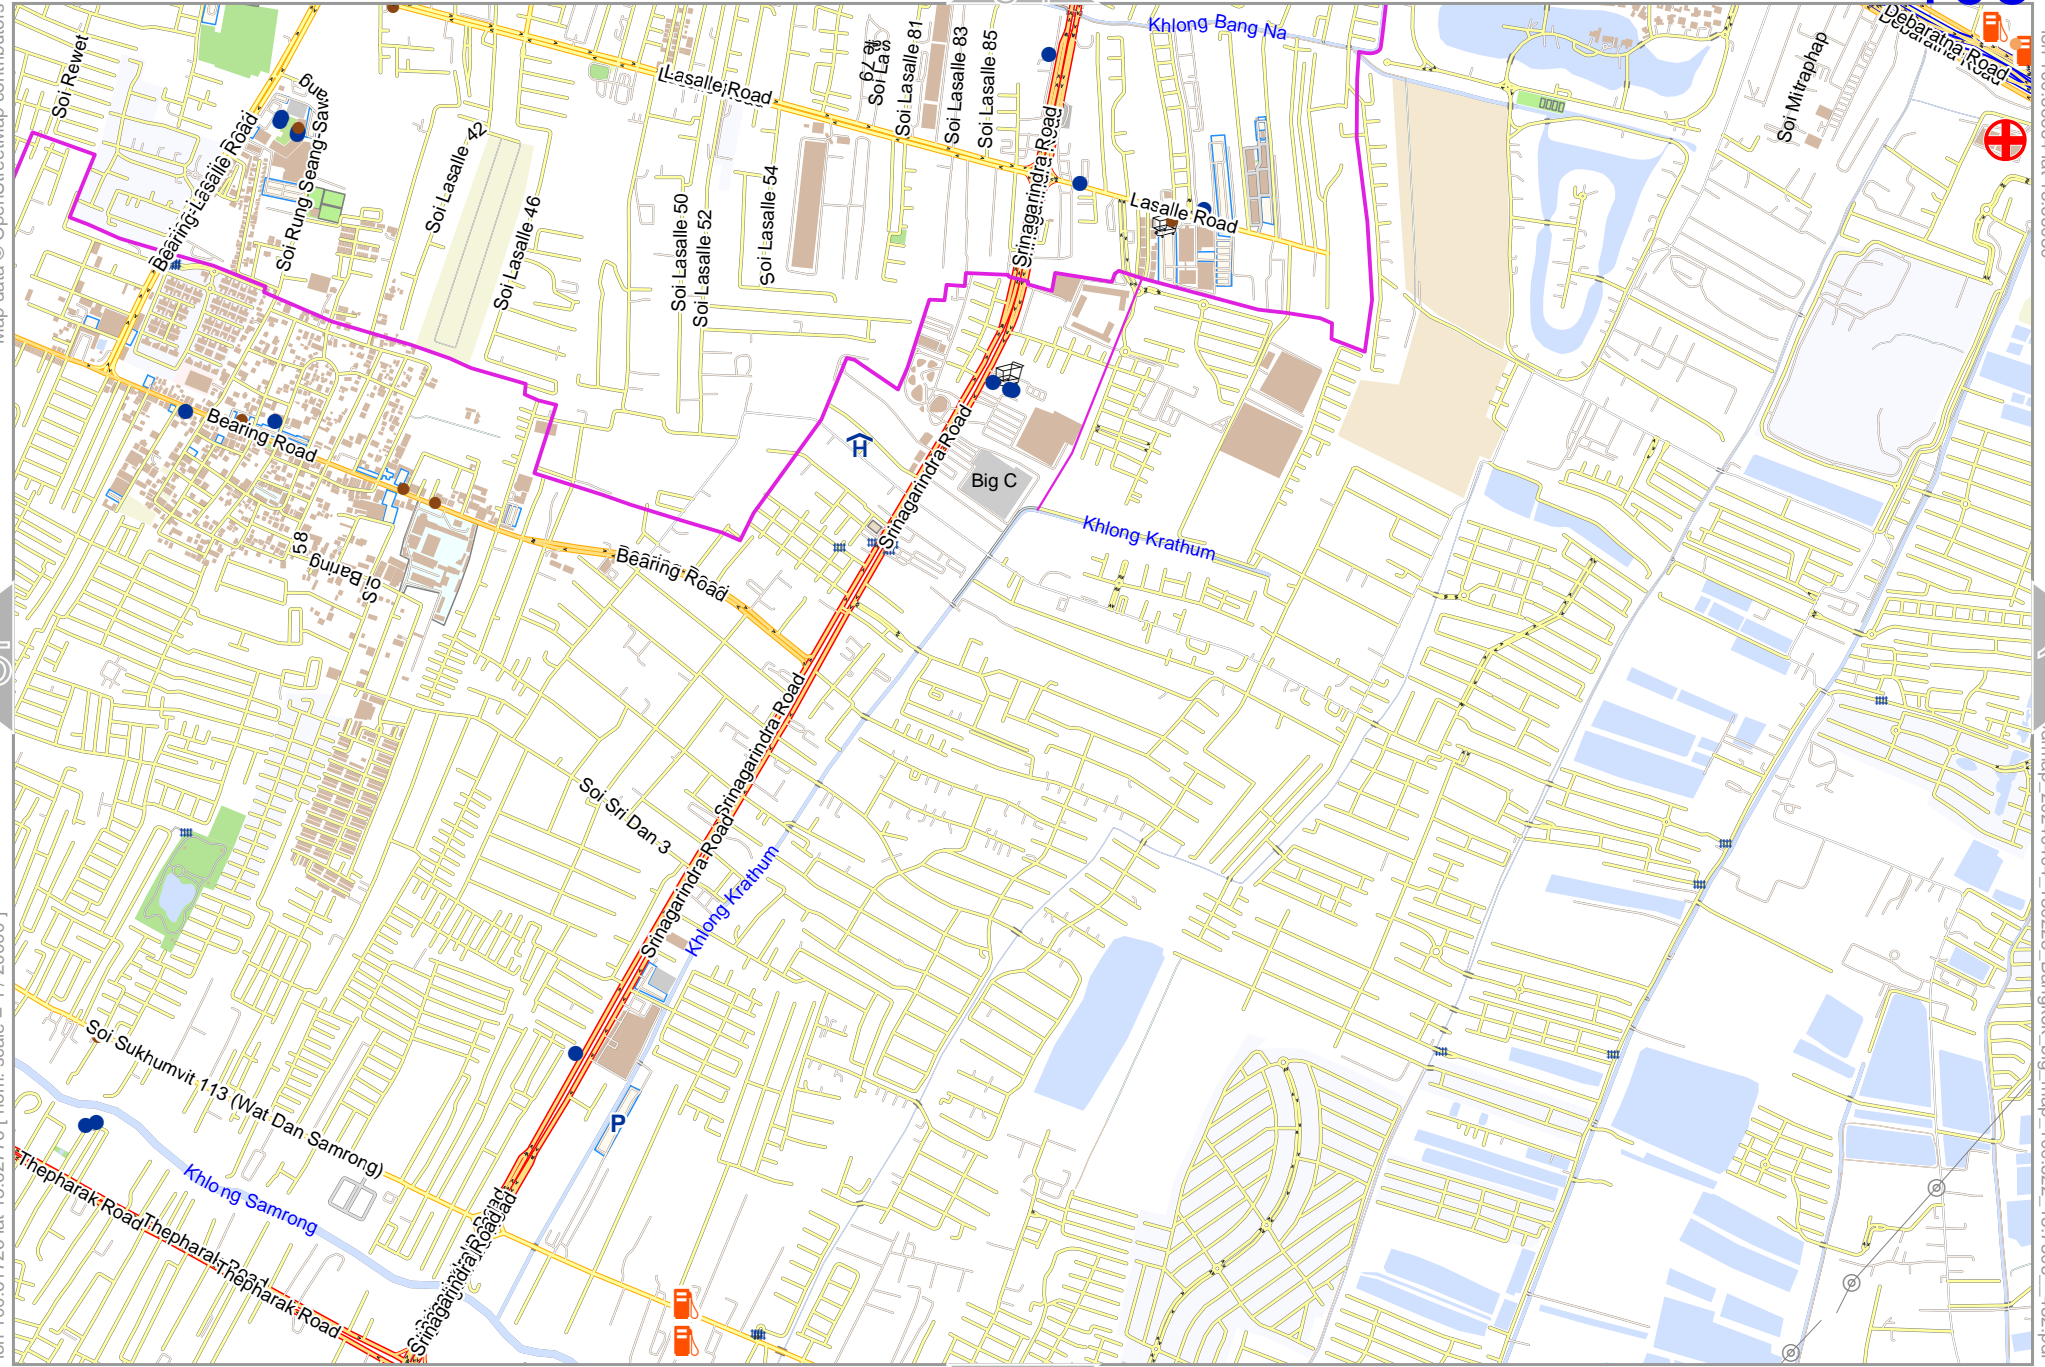

Map data © OpenStreetMap contributors

lon 100.66664 lat 13.66030

lon 100.61726 lat 13.62776 [nom. scale = 1 / 20000]

pdfmap_20240404_130225_Bangkok_big_map_100.522_13.7506_432.pdf

0 1000 m 2000 m