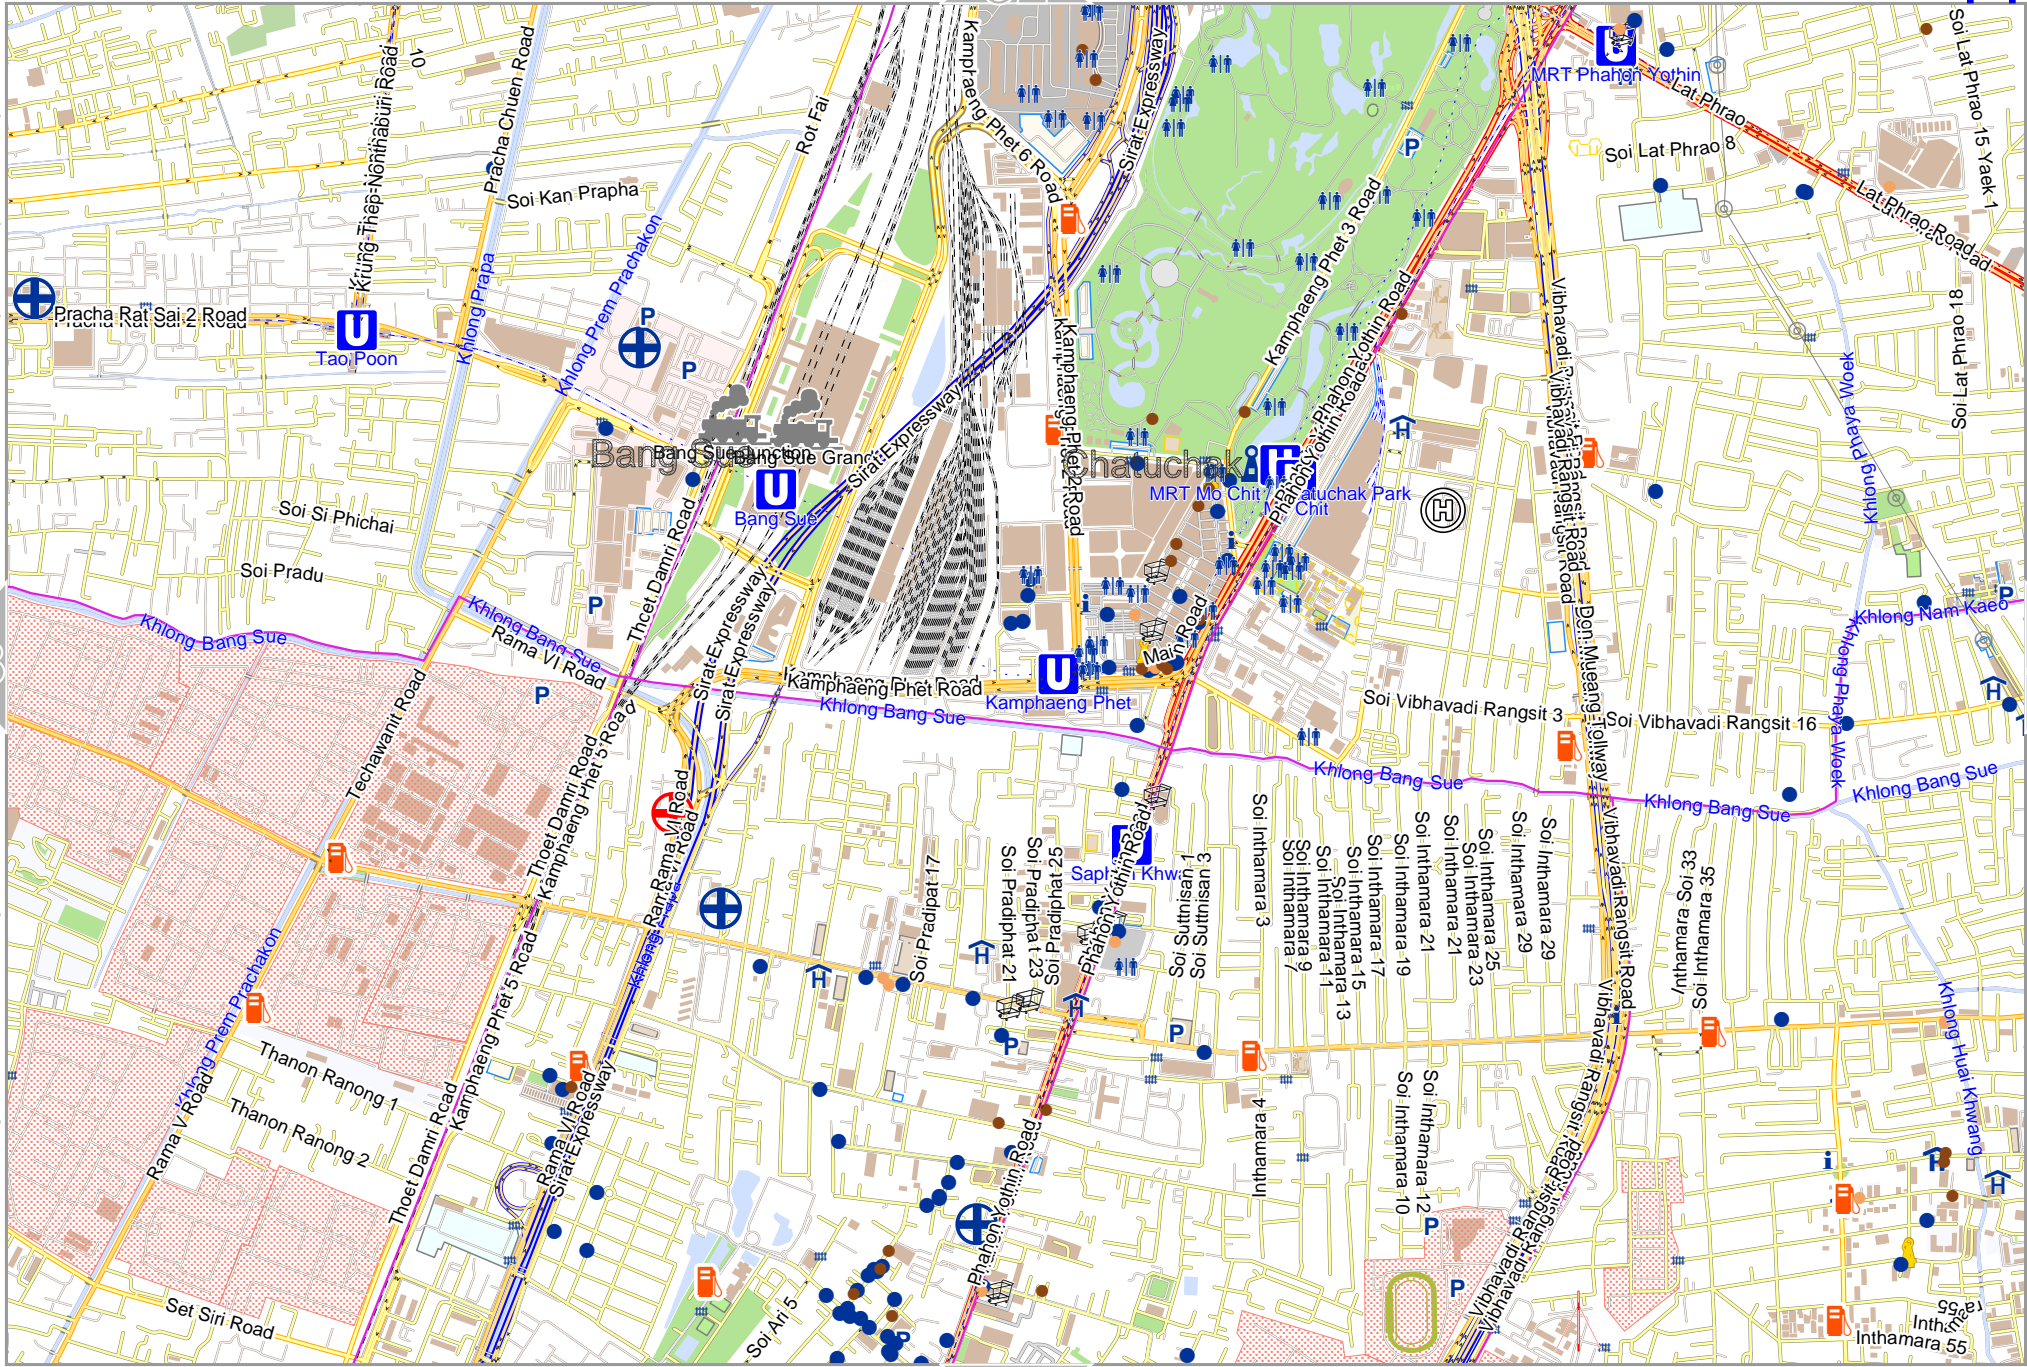

42

31

44

55

0 100 m 1000 m 2000 m

Bangkok big map

Map data © OpenStreetMap contributors

lon 100.57158 lat 13.81396