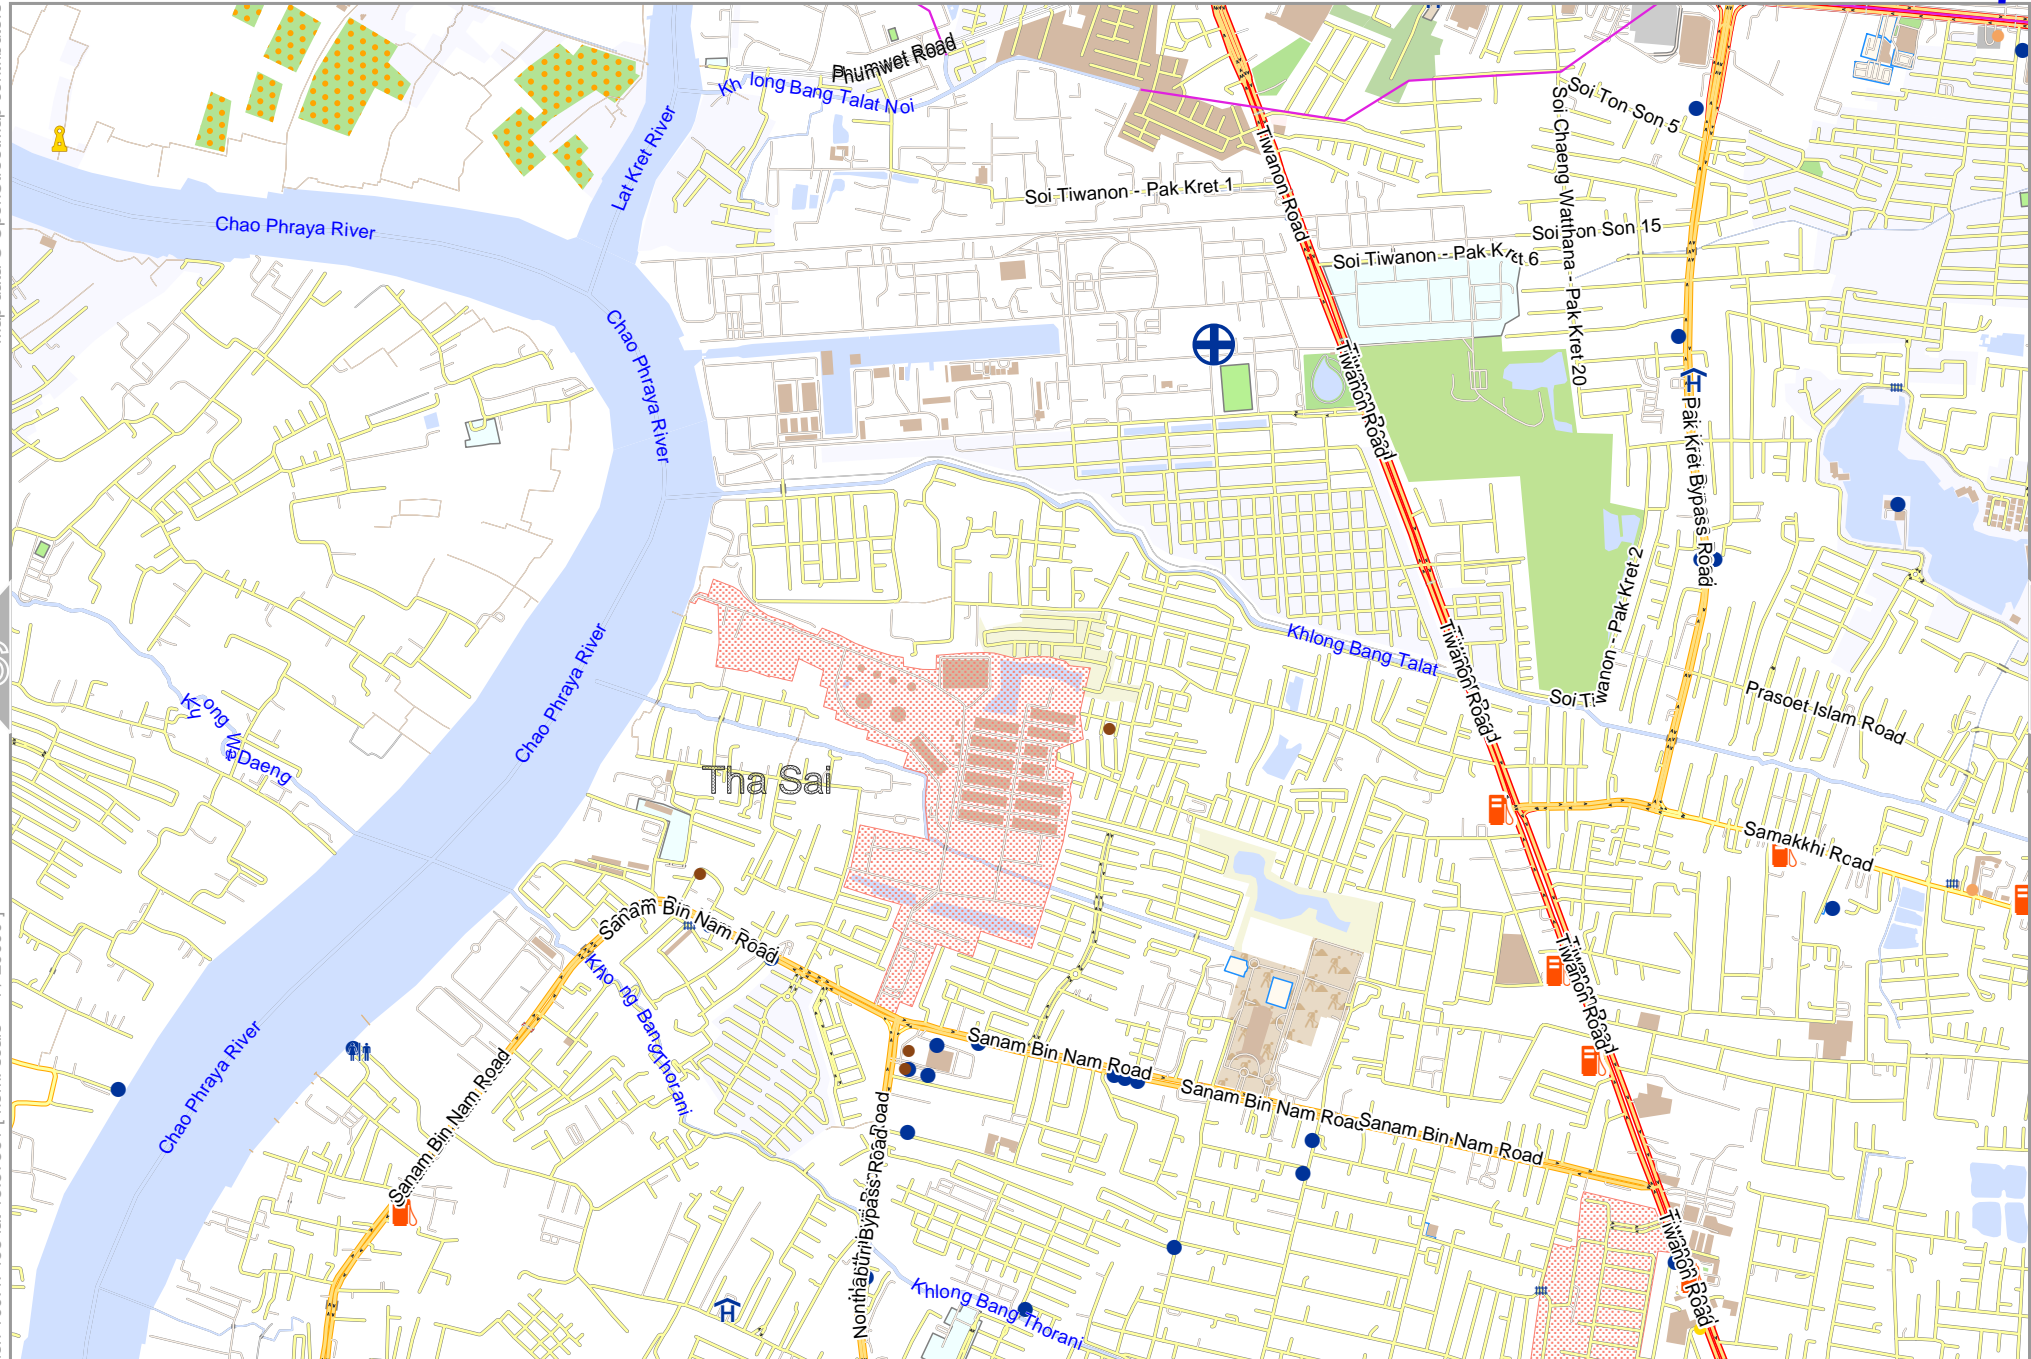

lon 100.38148 lat 13.90615

odfmap_20240404_130225_Bangkok_big_map_100.522_13.7506_432.pdf

0 100 m 1000 m 2000 m

Map data © OpenStreetMap contributors

lon 100.37963 lat 13.87361 [nom. scale = 1 / 20000]

lon 100.42900 lat 13.90615

pdfmap_20240404_130225_Bangkok_big_map_100.522_13.7506_432.pdf

17

Map data © OpenStreetMap contributors

lon 100.42715 lat 13.87361 [nom. scale = 1 / 20000]

lon 100.47653 lat 13.90615

pdfmap_20240404_130225_Bangkok_big_map_100.522_13.7506_432.pdf

0 100 m 1000 m 2000 m

Bangkok big map

Map data © OpenStreetMap contributors

lon 100.47468 lat 13.87361 [nom. scale = 1 / 20000]

lon 100.52406 lat 13.90615

pdfmap_20240404_130225_Bangkok_big_map_100.522_13.7506_432.pdf

20

Bangkok big map

Map data © OpenStreetMap contributors

lon 100.56973 lat 13.87361 [nom. scale = 1 / 20000]

lon 100.61911 lat 13.90615

odfmap_20240404_130225_Bangkok_big_map_100.522_13.7506_432.pdf

0 100 m 1000 m 2000 m