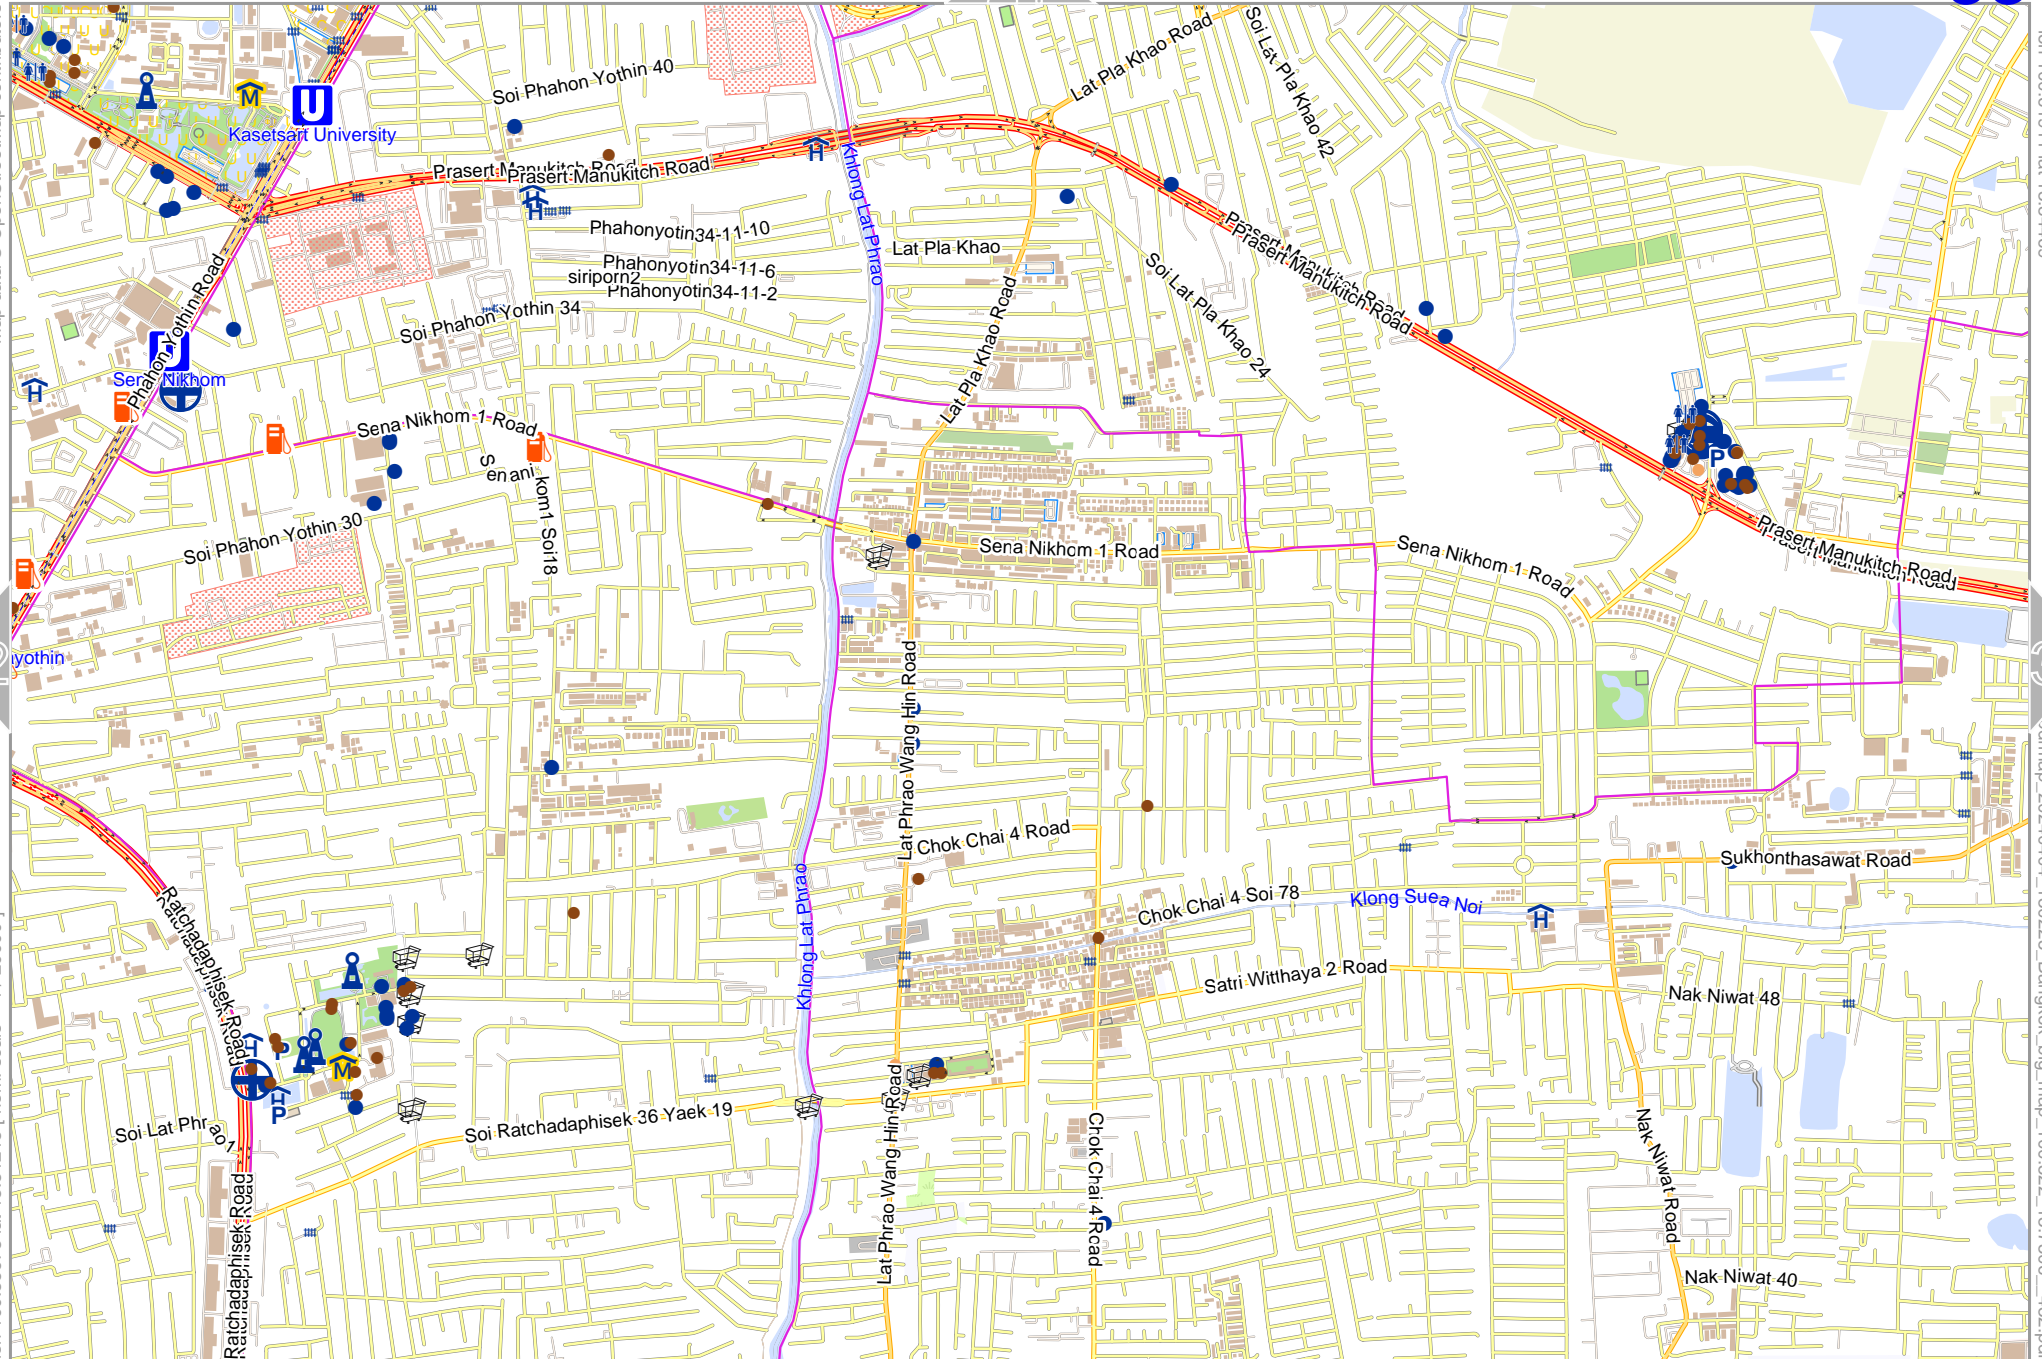

odfmap_20240404_130225_Bangkok_big_map_100.522_13.7506_432.pdf

0 100 m 1000 m 2000 m

Map data © OpenStreetMap contributors

lon 100.56973 lat 13.81215 [nom. scale = 1 / 20000]

lon 100.61911 lat 13.84469

pdfmap_20240404_130225_Bangkok_big_map_100.522_13.7506_432.pdf