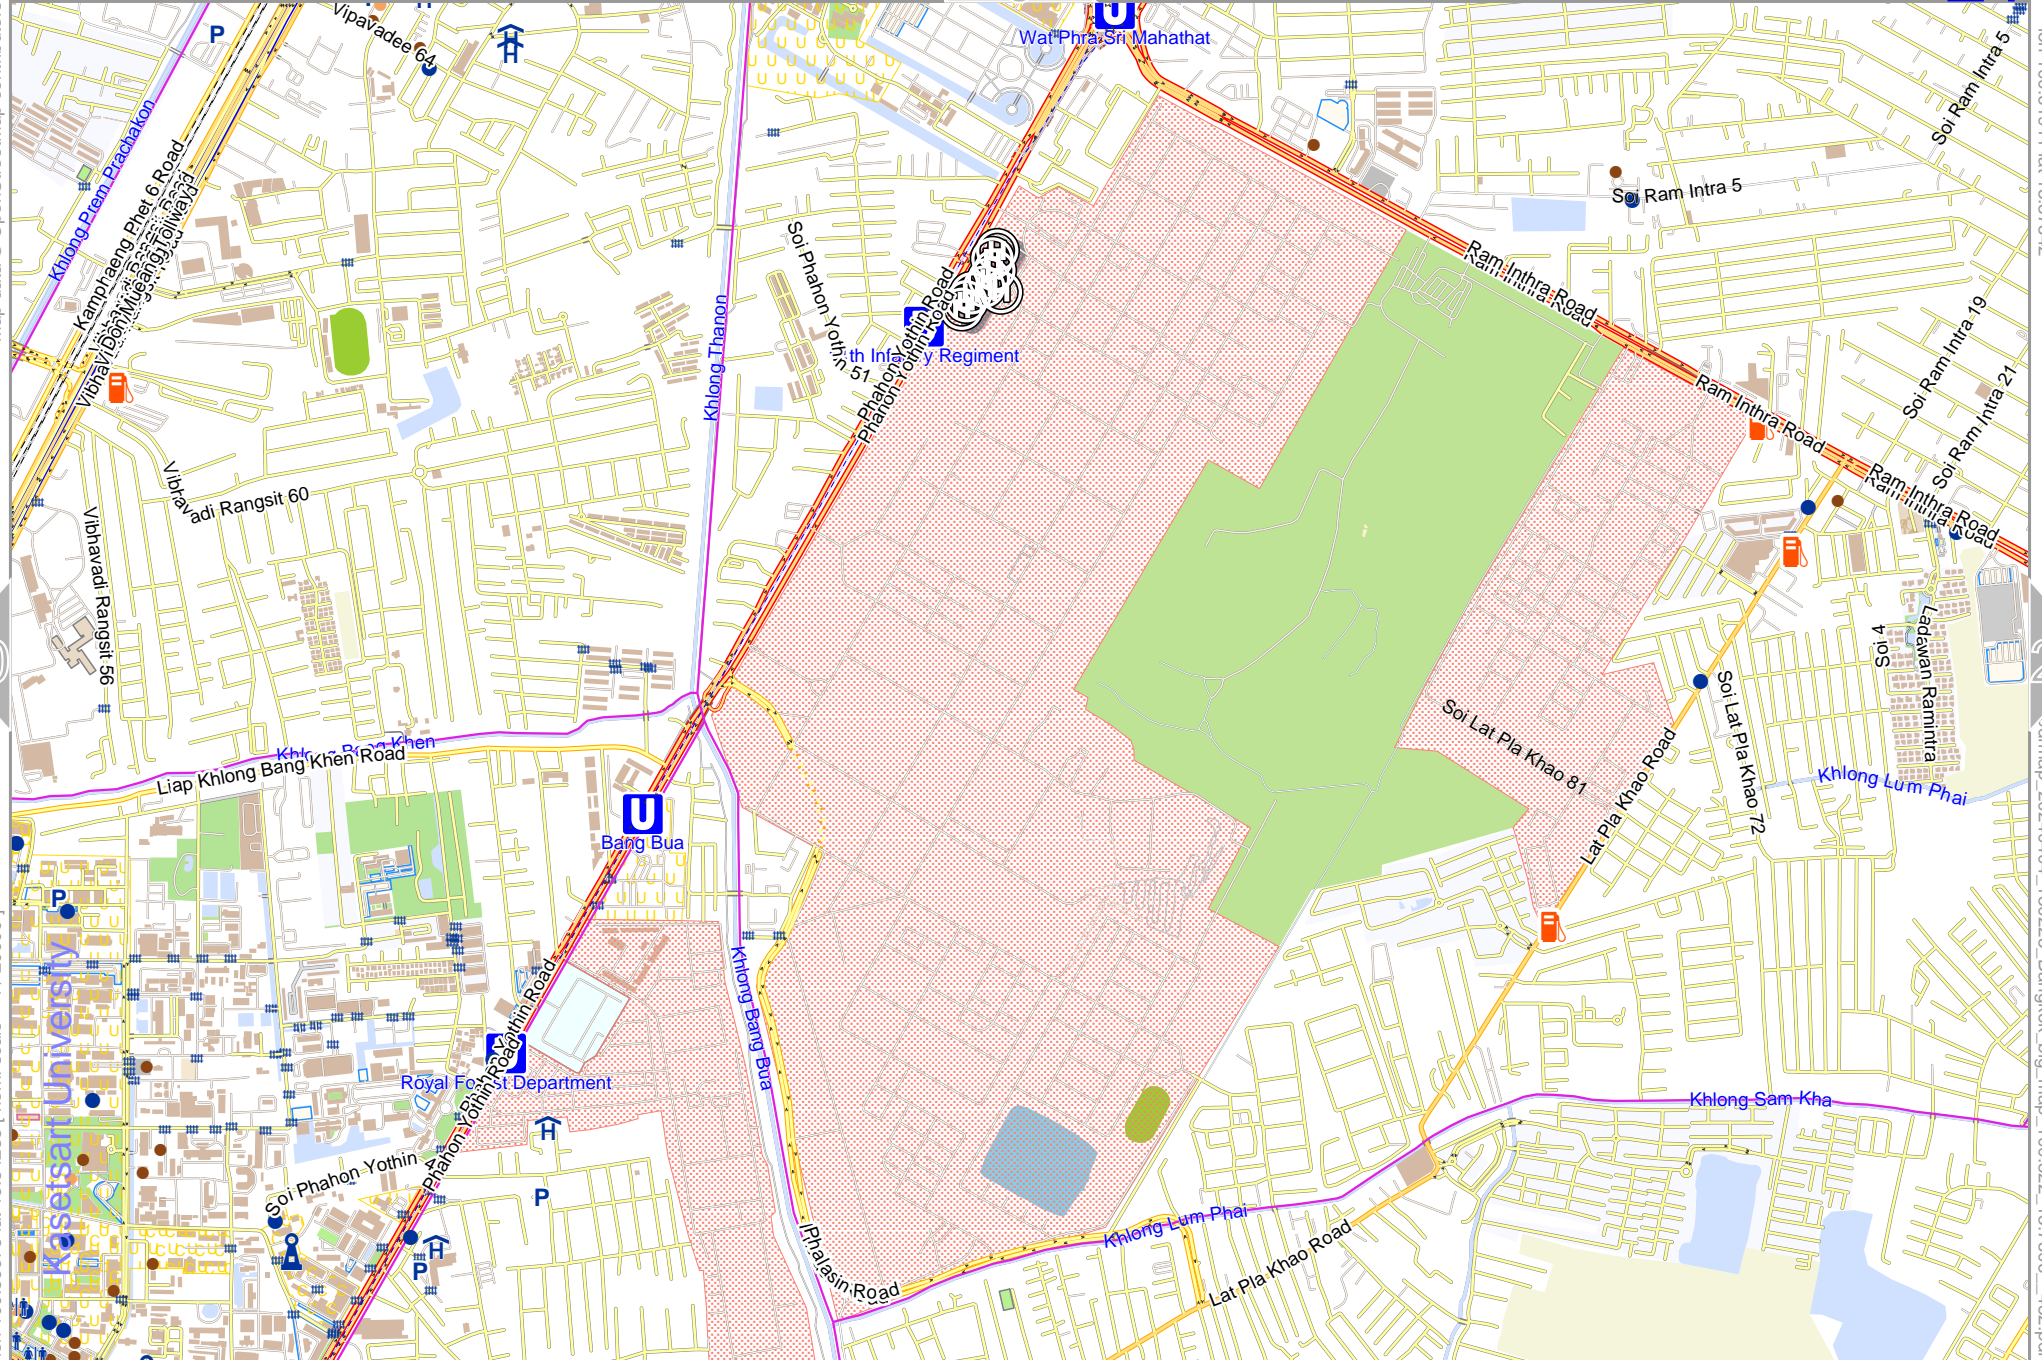

Map data © OpenStreetMap contributors

lon 100.56973 lat 13.84288 [nom. scale = 1 / 20000]

lon 100.61911 lat 13.87542

odfmap_20240404_130225_Bangkok_big_map_100.522_13.7506_432.pdf

0 100 m 1000 m 2000 m