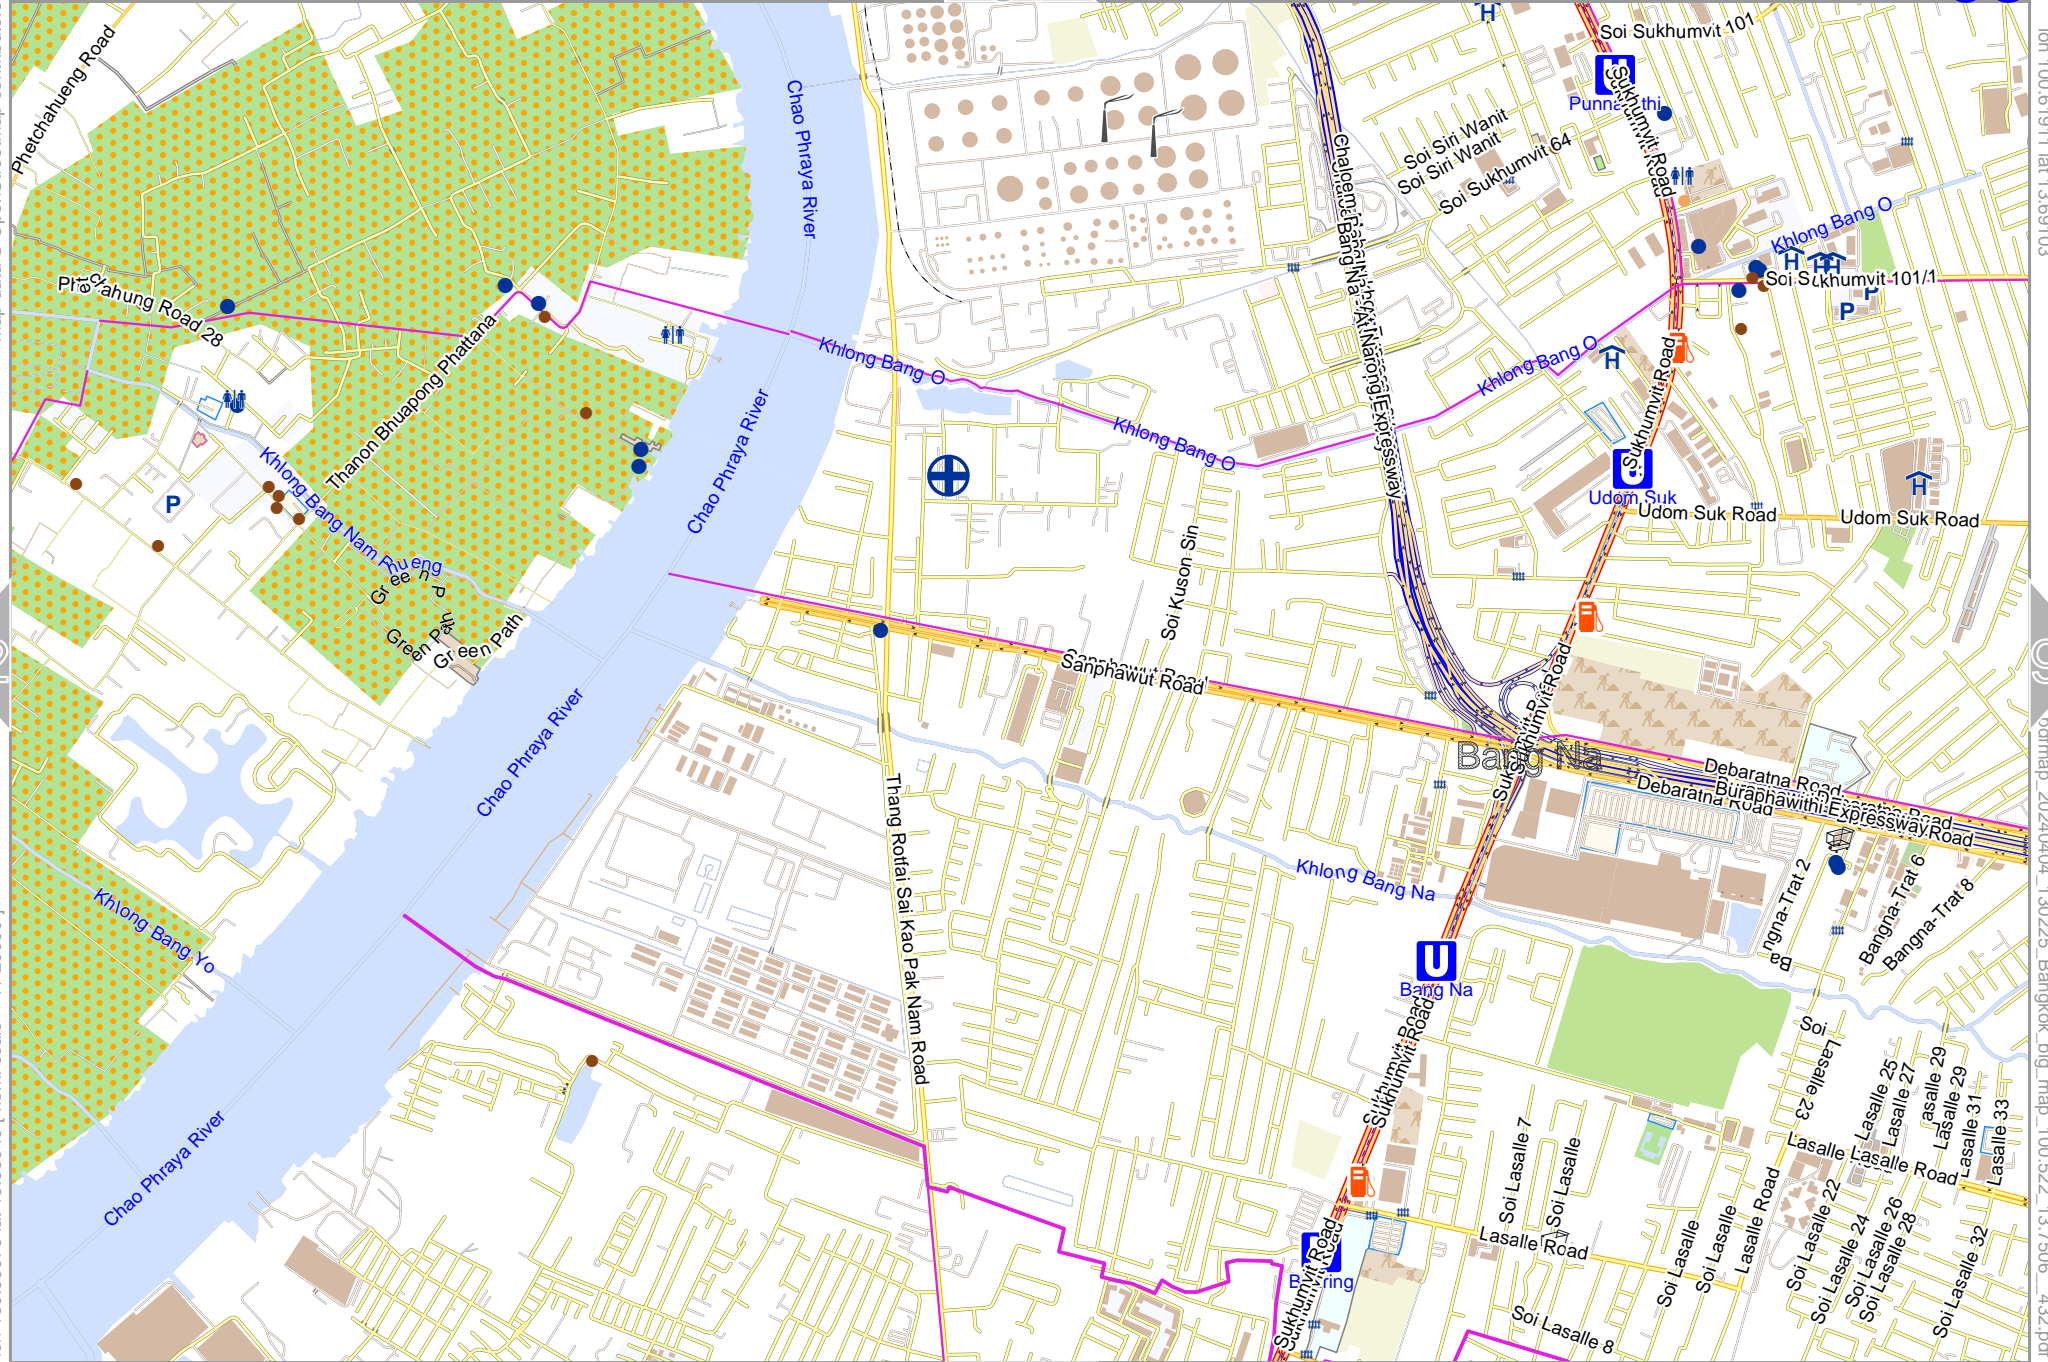

Map data © OpenStreetMap contributors

lon 100.56973 lat 13.65849 [nom. scale = 1 / 20000]

lon 100.61911 lat 13.69103

odfmap_20240404_130225_Bangkok_big_map_100.522_13.7506_432.pdf