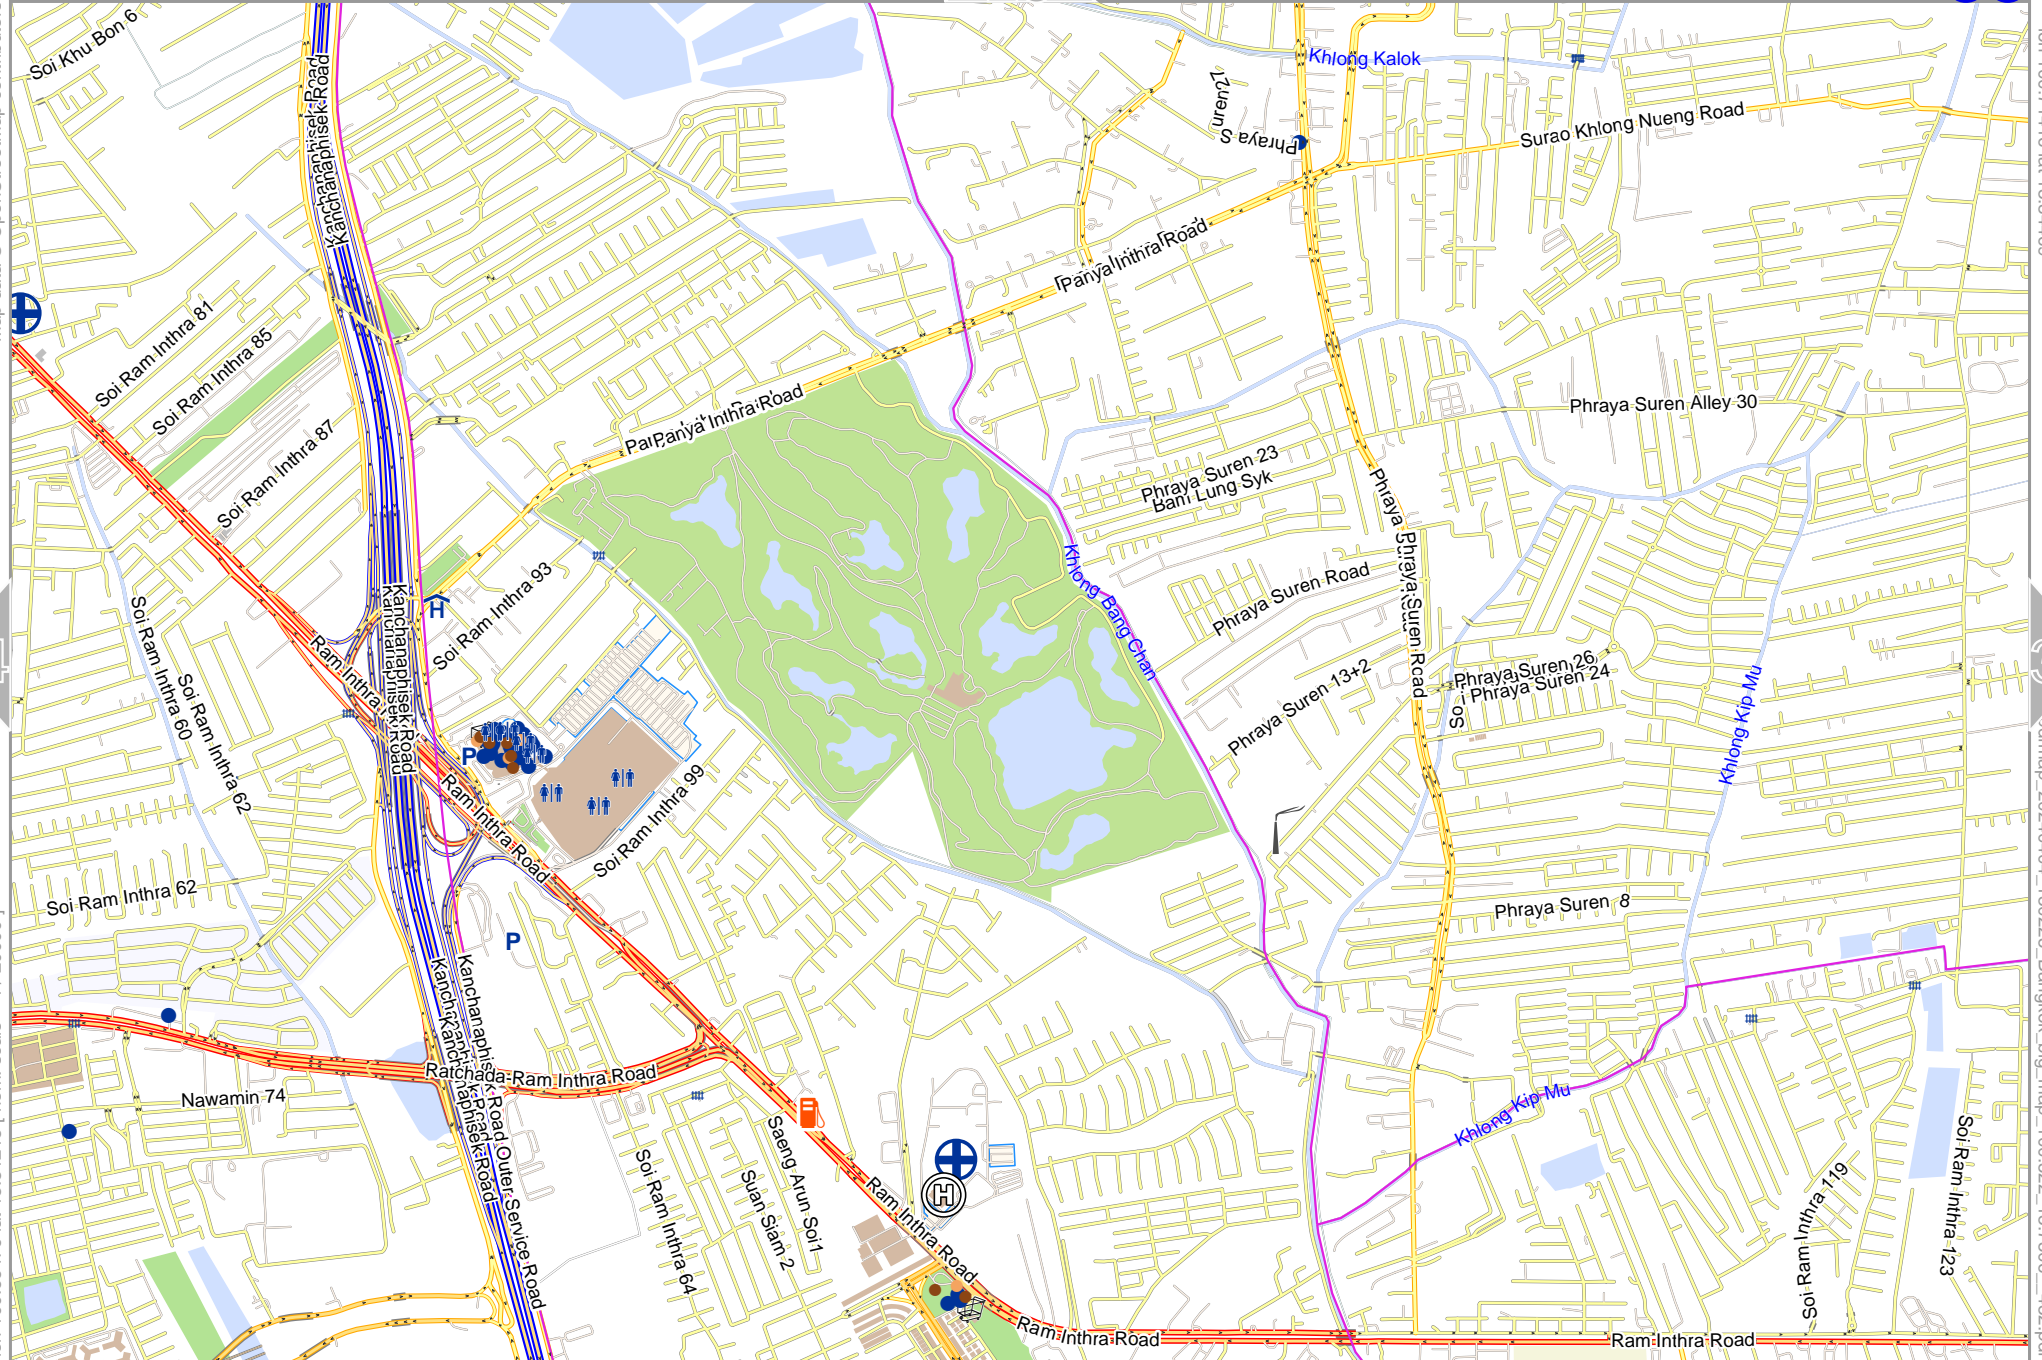

Map data © OpenStreetMap contributors

lon 100.71416 lat 13.84469

34

36

lon 100.66479 lat 13.81215 [nom. scale = 1 / 20000]

odfmap_20240404_130225_Bangkok_big_map_100.522_13.7506_432.pdf

0 100 m 1000 m 2000 m

47