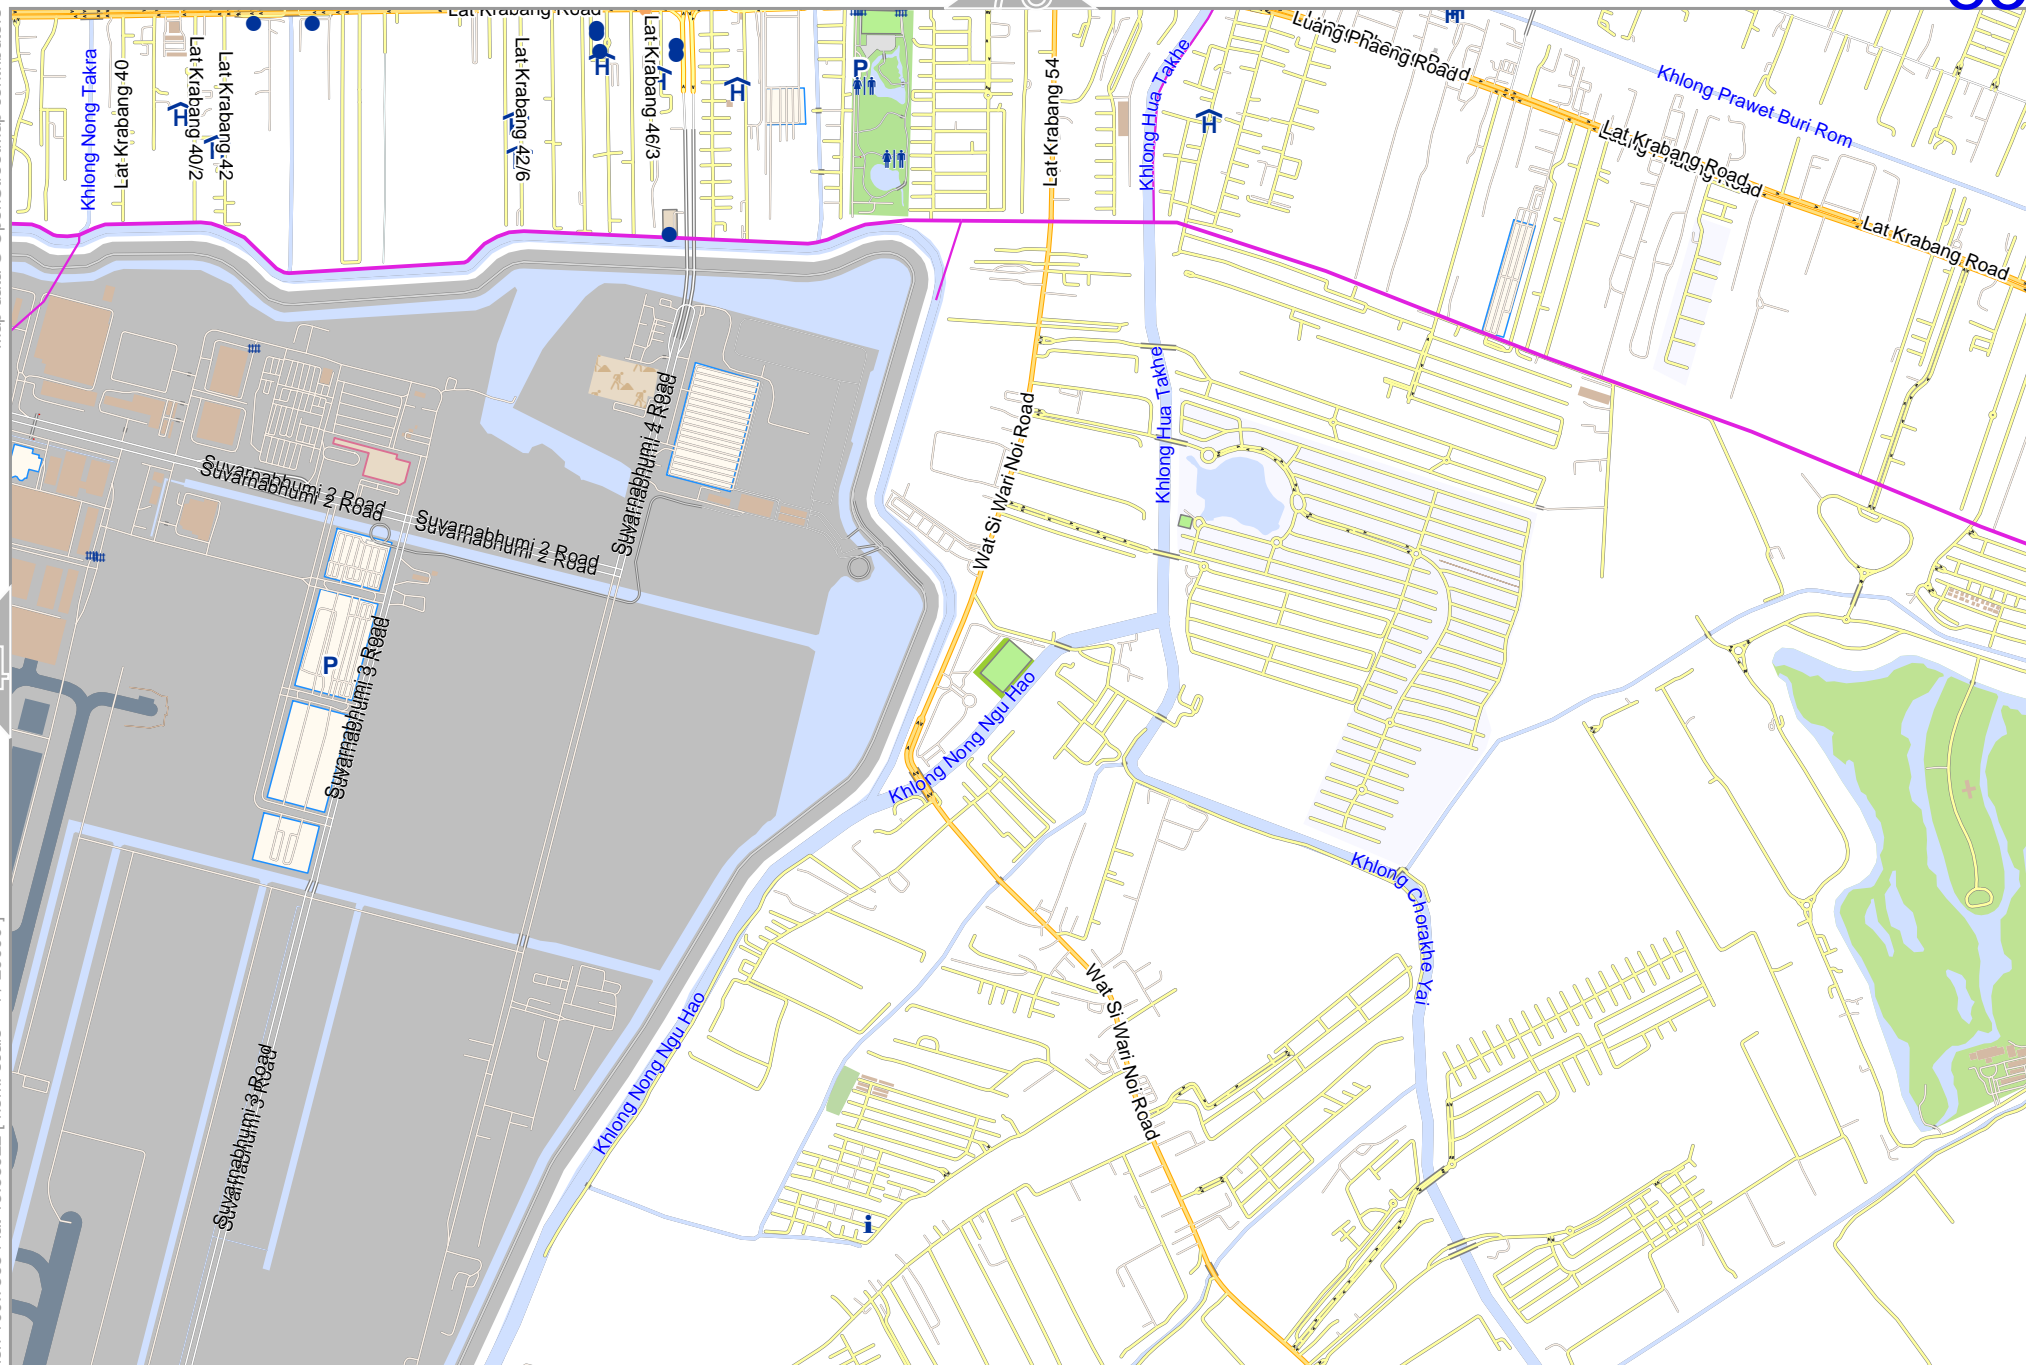

0 1000 m 2000 m

Map data © OpenStreetMap contributors

lon 100.75984 lat 13.68922 [nom. scale = 1 / 20000]

84

73

97

Map data © OpenStreetMap contributors

lon 100.23705 lat 13.65849 [nom. scale = 1 / 20000]