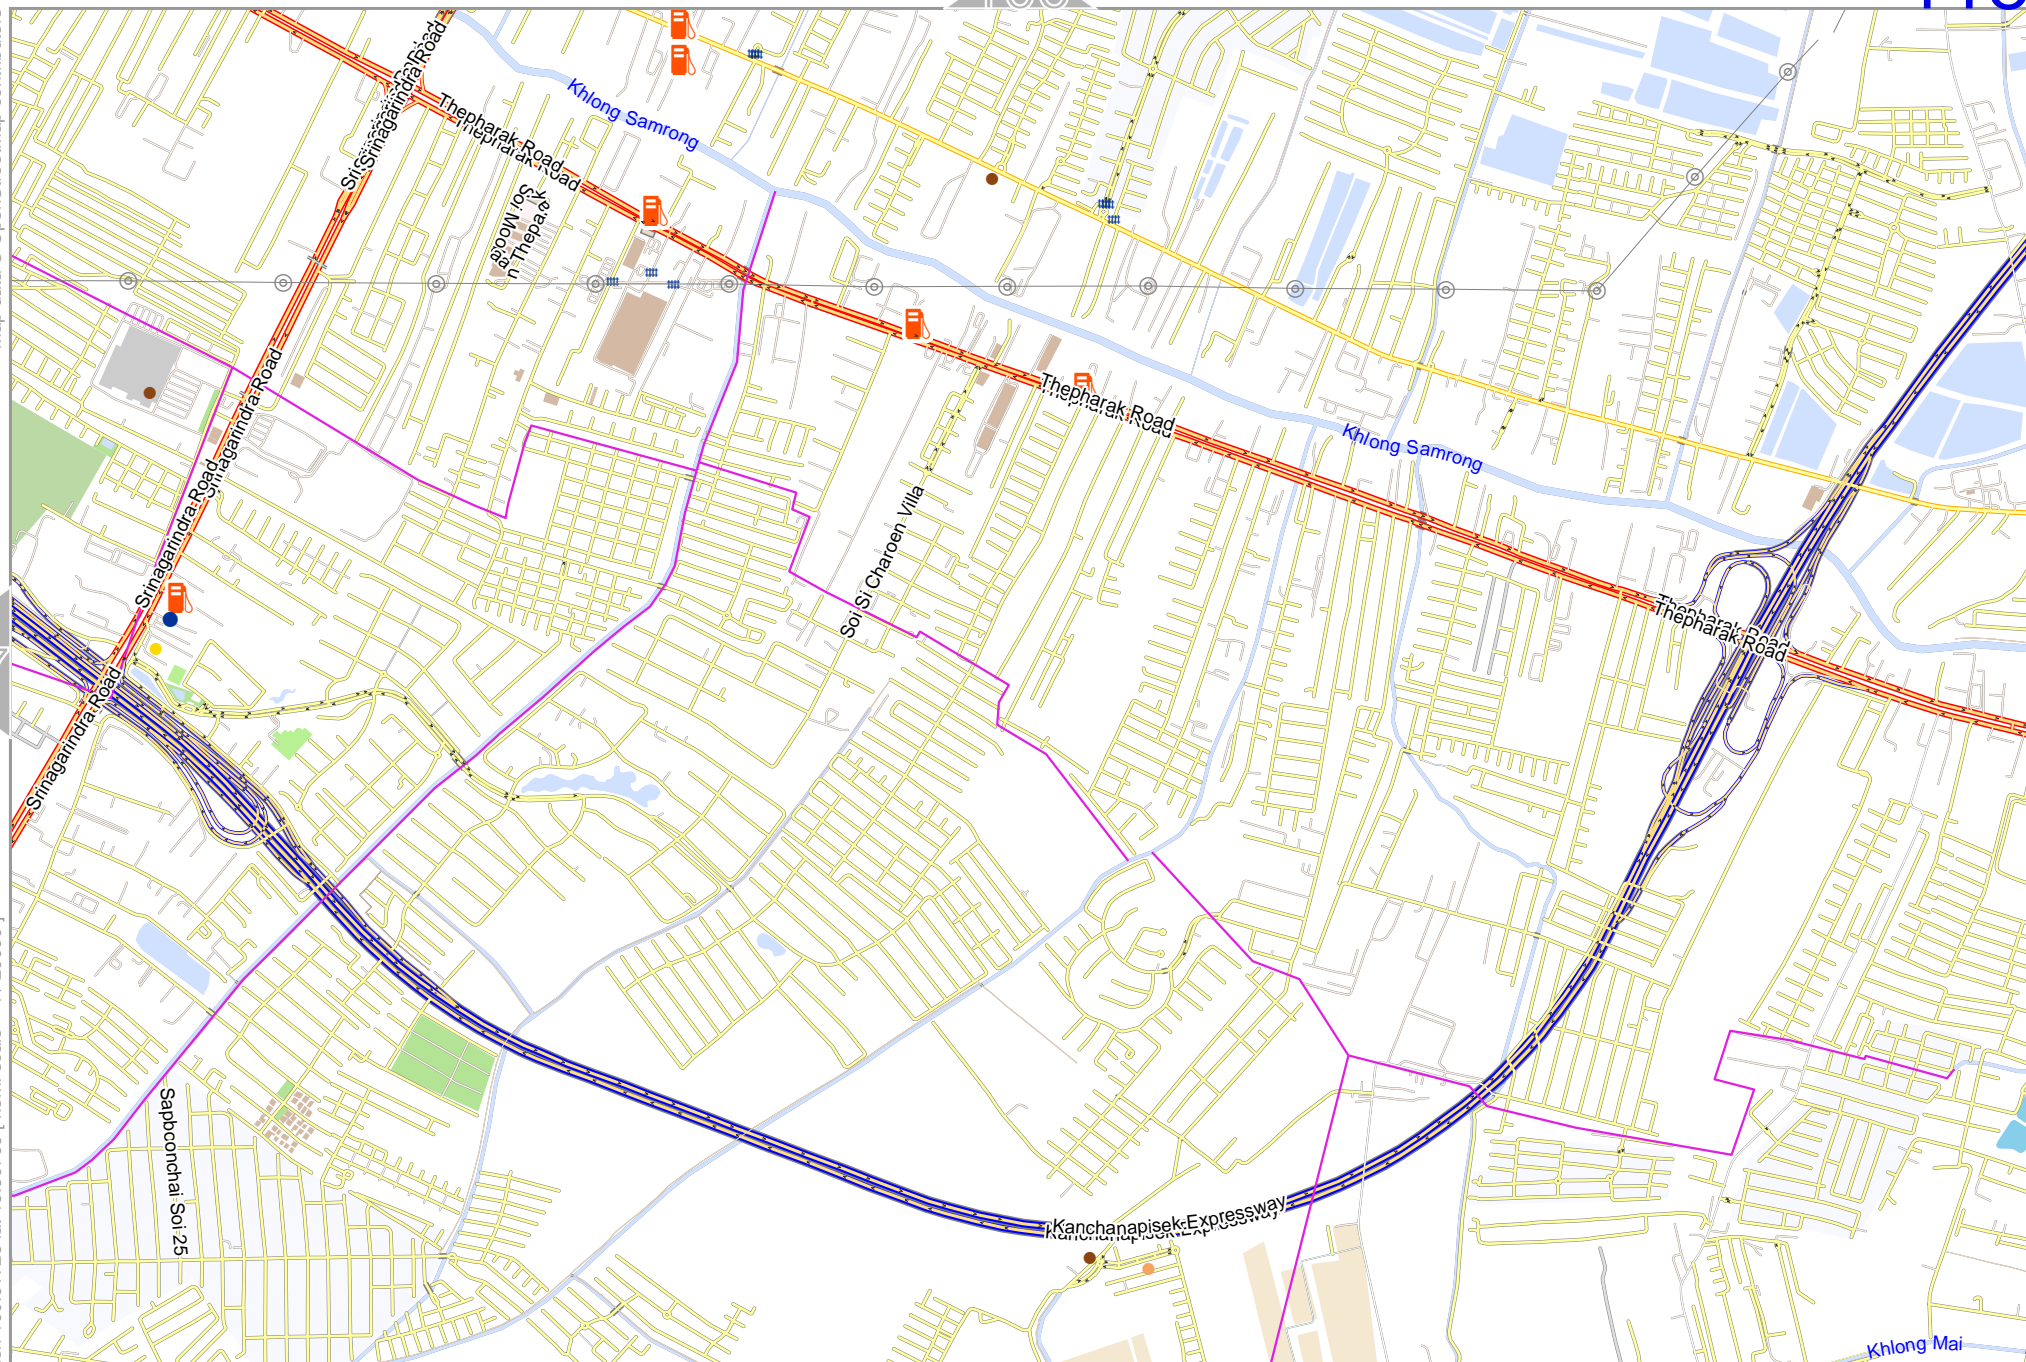

Map data © OpenStreetMap contributors

lon 100.61726 lat 13.59703 [nom. scale = 1 / 20000]

lon 100.66664 lat 13.62957

pdfmap_20240404_130225_Bangkok_big_map_100.522_13.7506_432.pdf

0 1000 m 2000 m