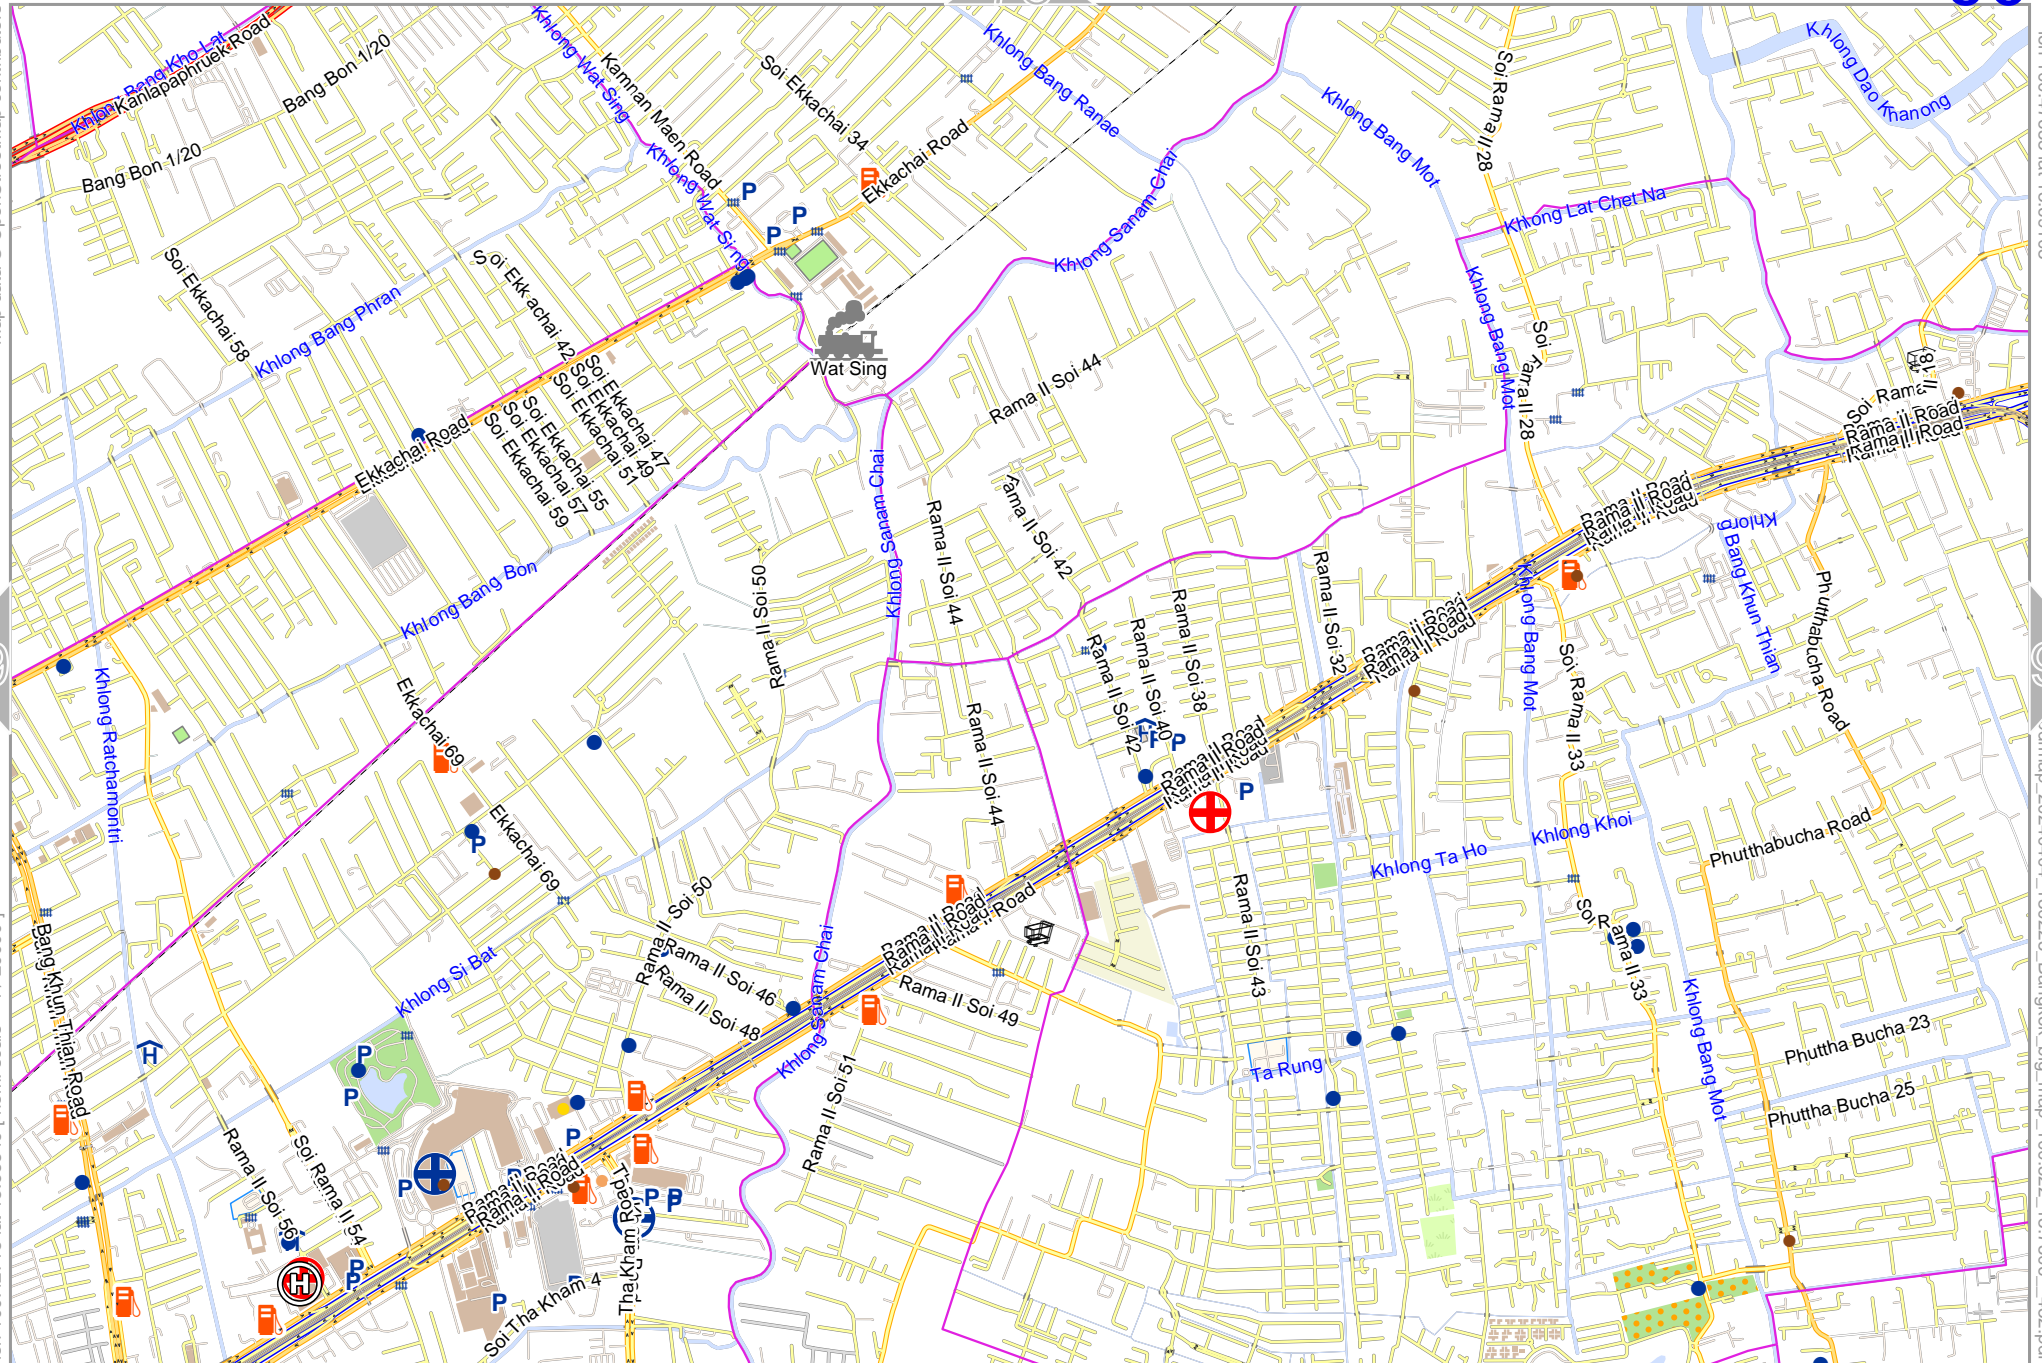

Map data © OpenStreetMap contributors

lon 100.42715 lat 13.65849 [nom. scale = 1 / 200000]

lon 100.47653 lat 13.69103

odfmap_20240404_130225_Bangkok_big_map_100.522_13.7506_432.pdf

0 1000 m 2000 m