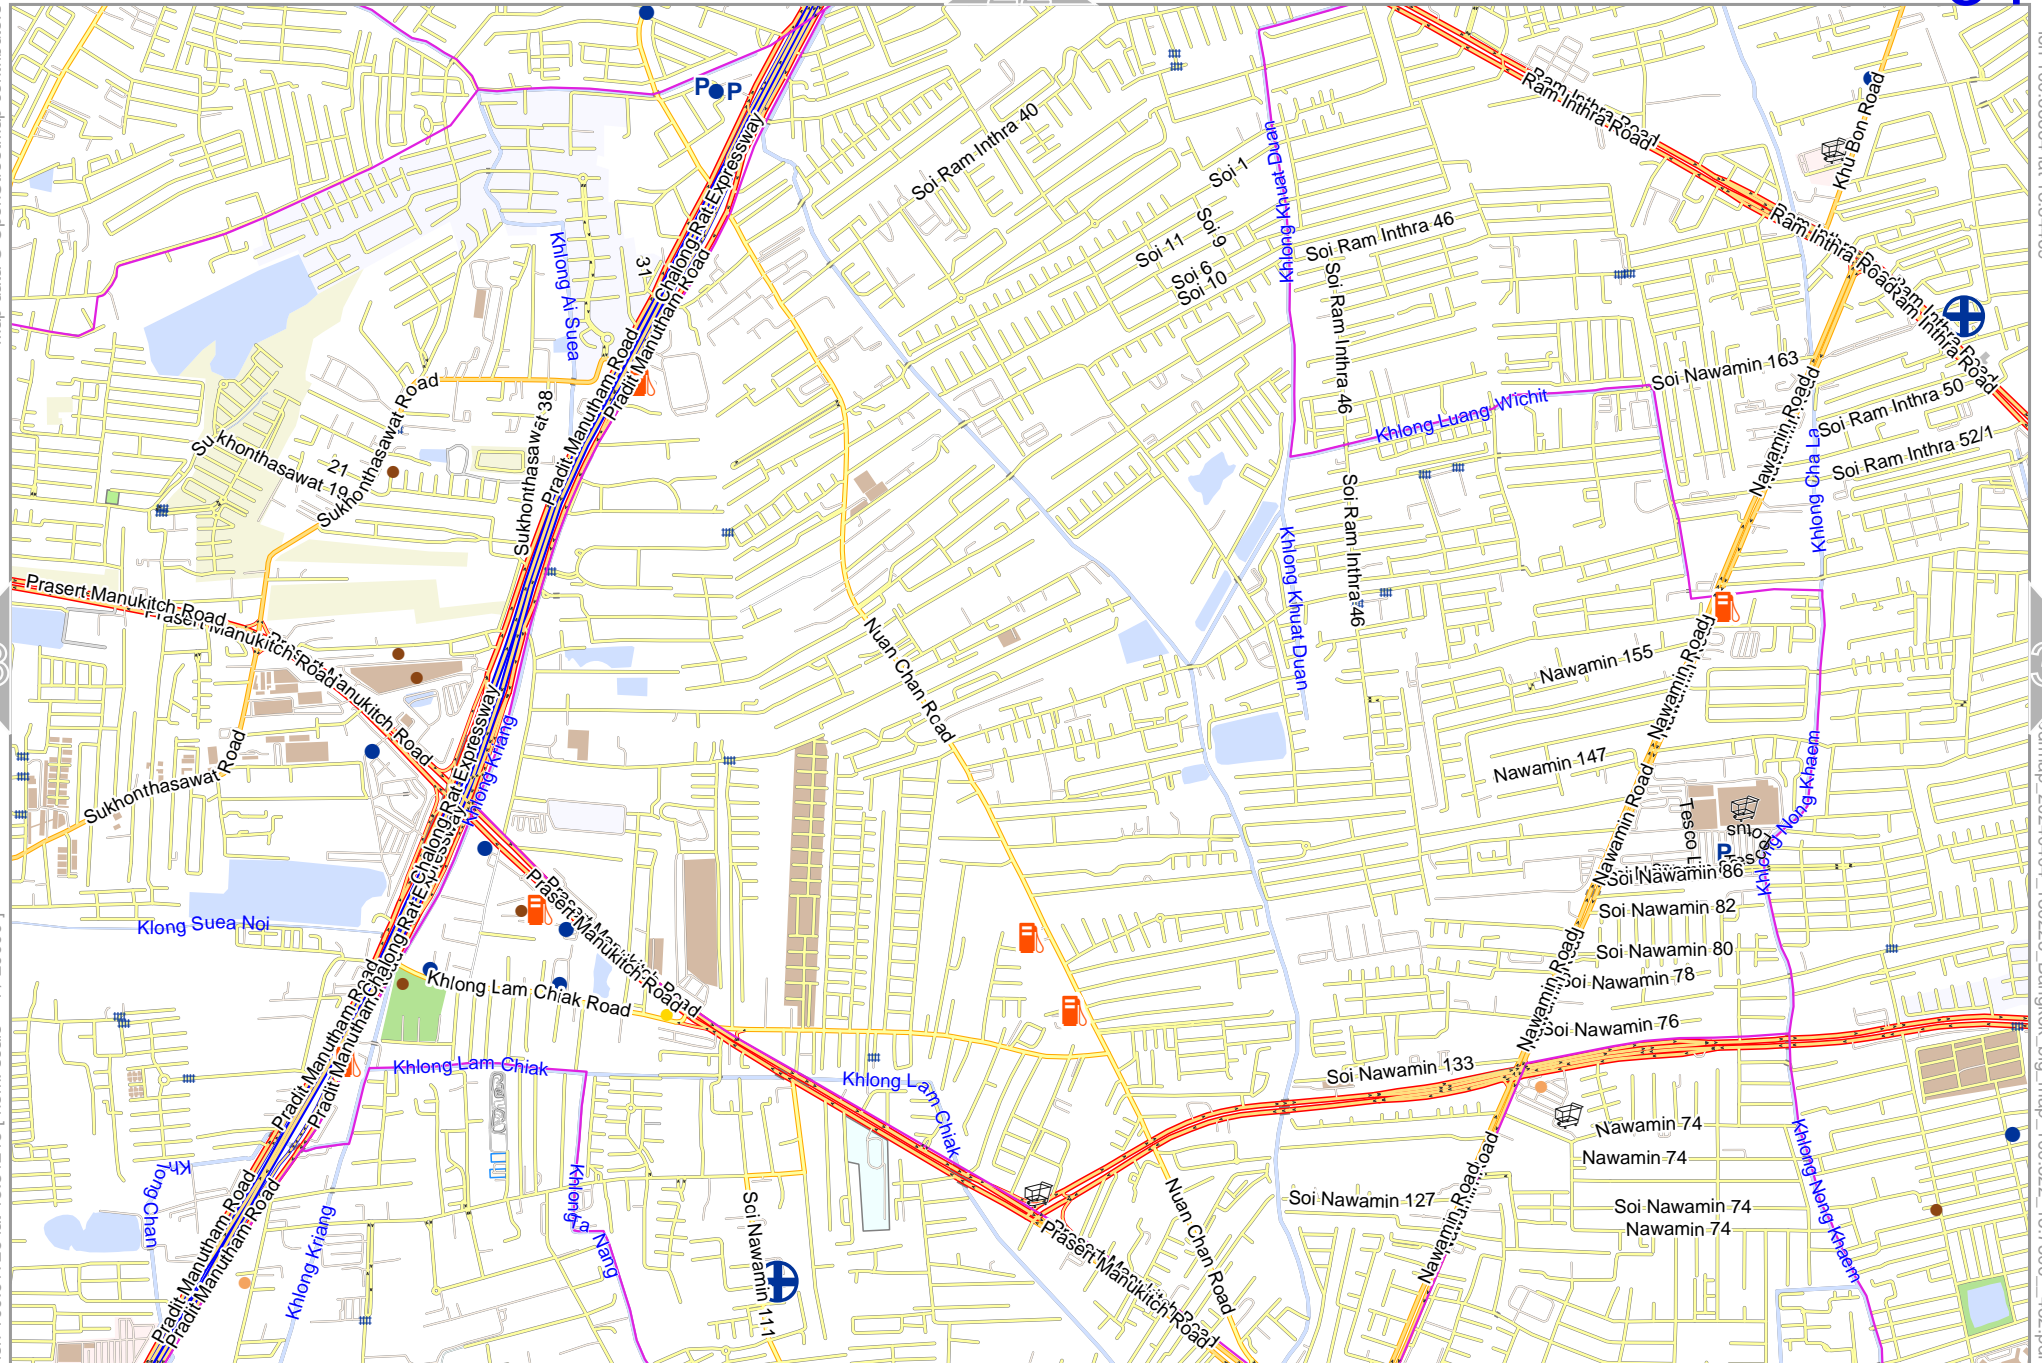

Map data © OpenStreetMap contributors

lon 100.66664 lat 13.84469

lon 100.61726 lat 13.81215 [nom. scale = 1 / 20000]

pdfmap_20240404_130225_Bangkok_big_map_100.522_13.7506_432.pdf

0 100 m 1000 m 2000 m