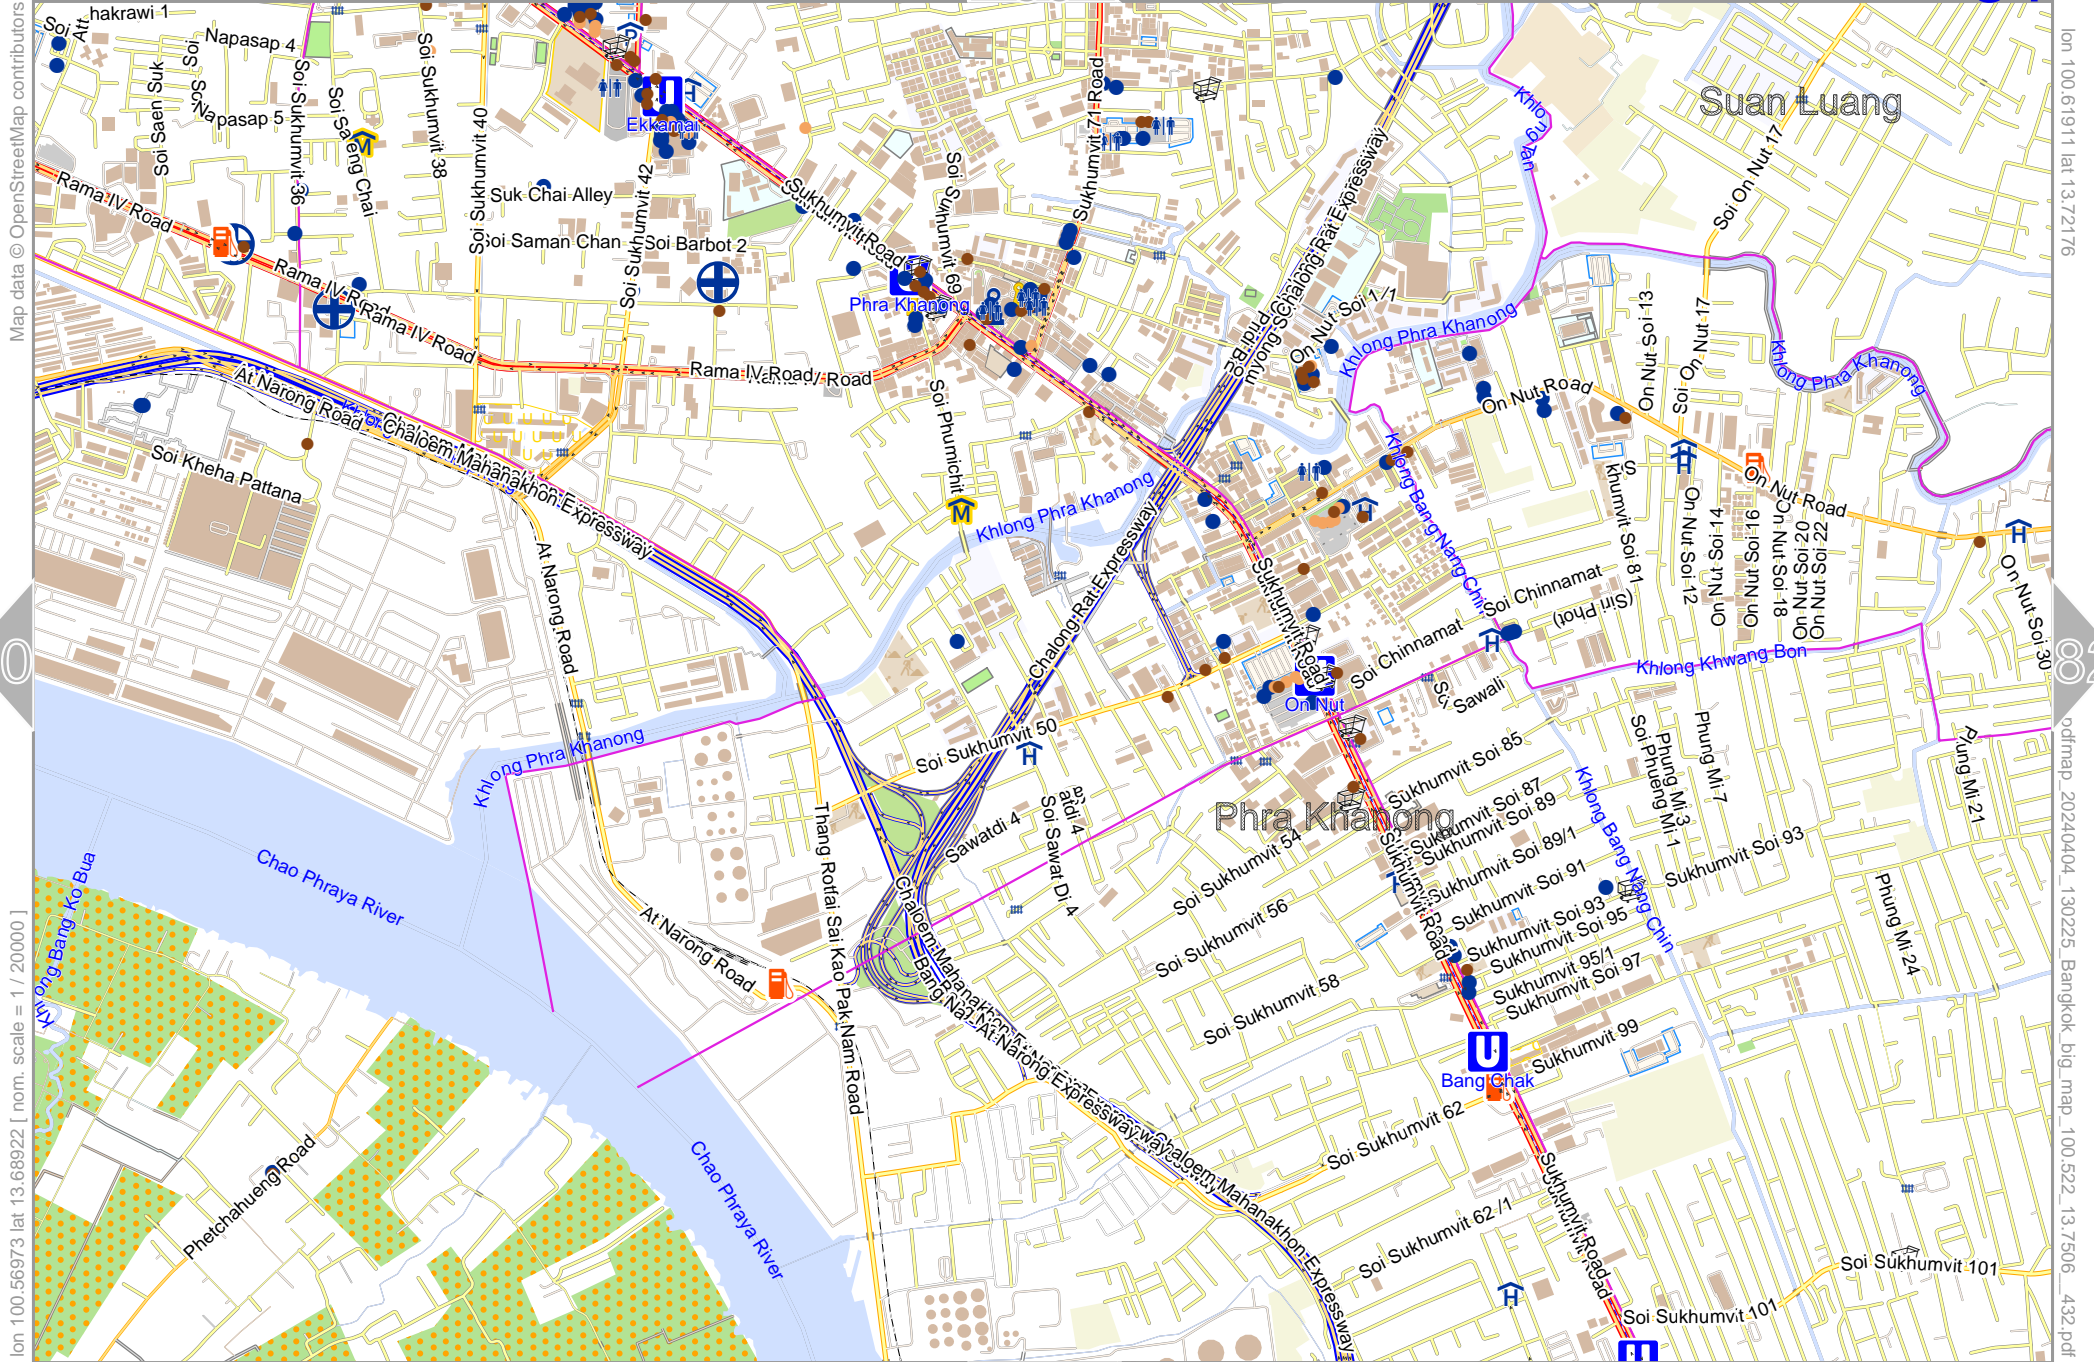

91

Map data © OpenStreetMap contributors

lon 100.57158 lat 13.72176

lon 100.52221 lat 13.68922 [nom. scale = 1 / 200000]

odfmap_20240404_130225_Bangkok_big_map_100.522_13.7506_432.pdf

lon 100.56973 lat 13.68922 [nom. scale = 1 / 20000]