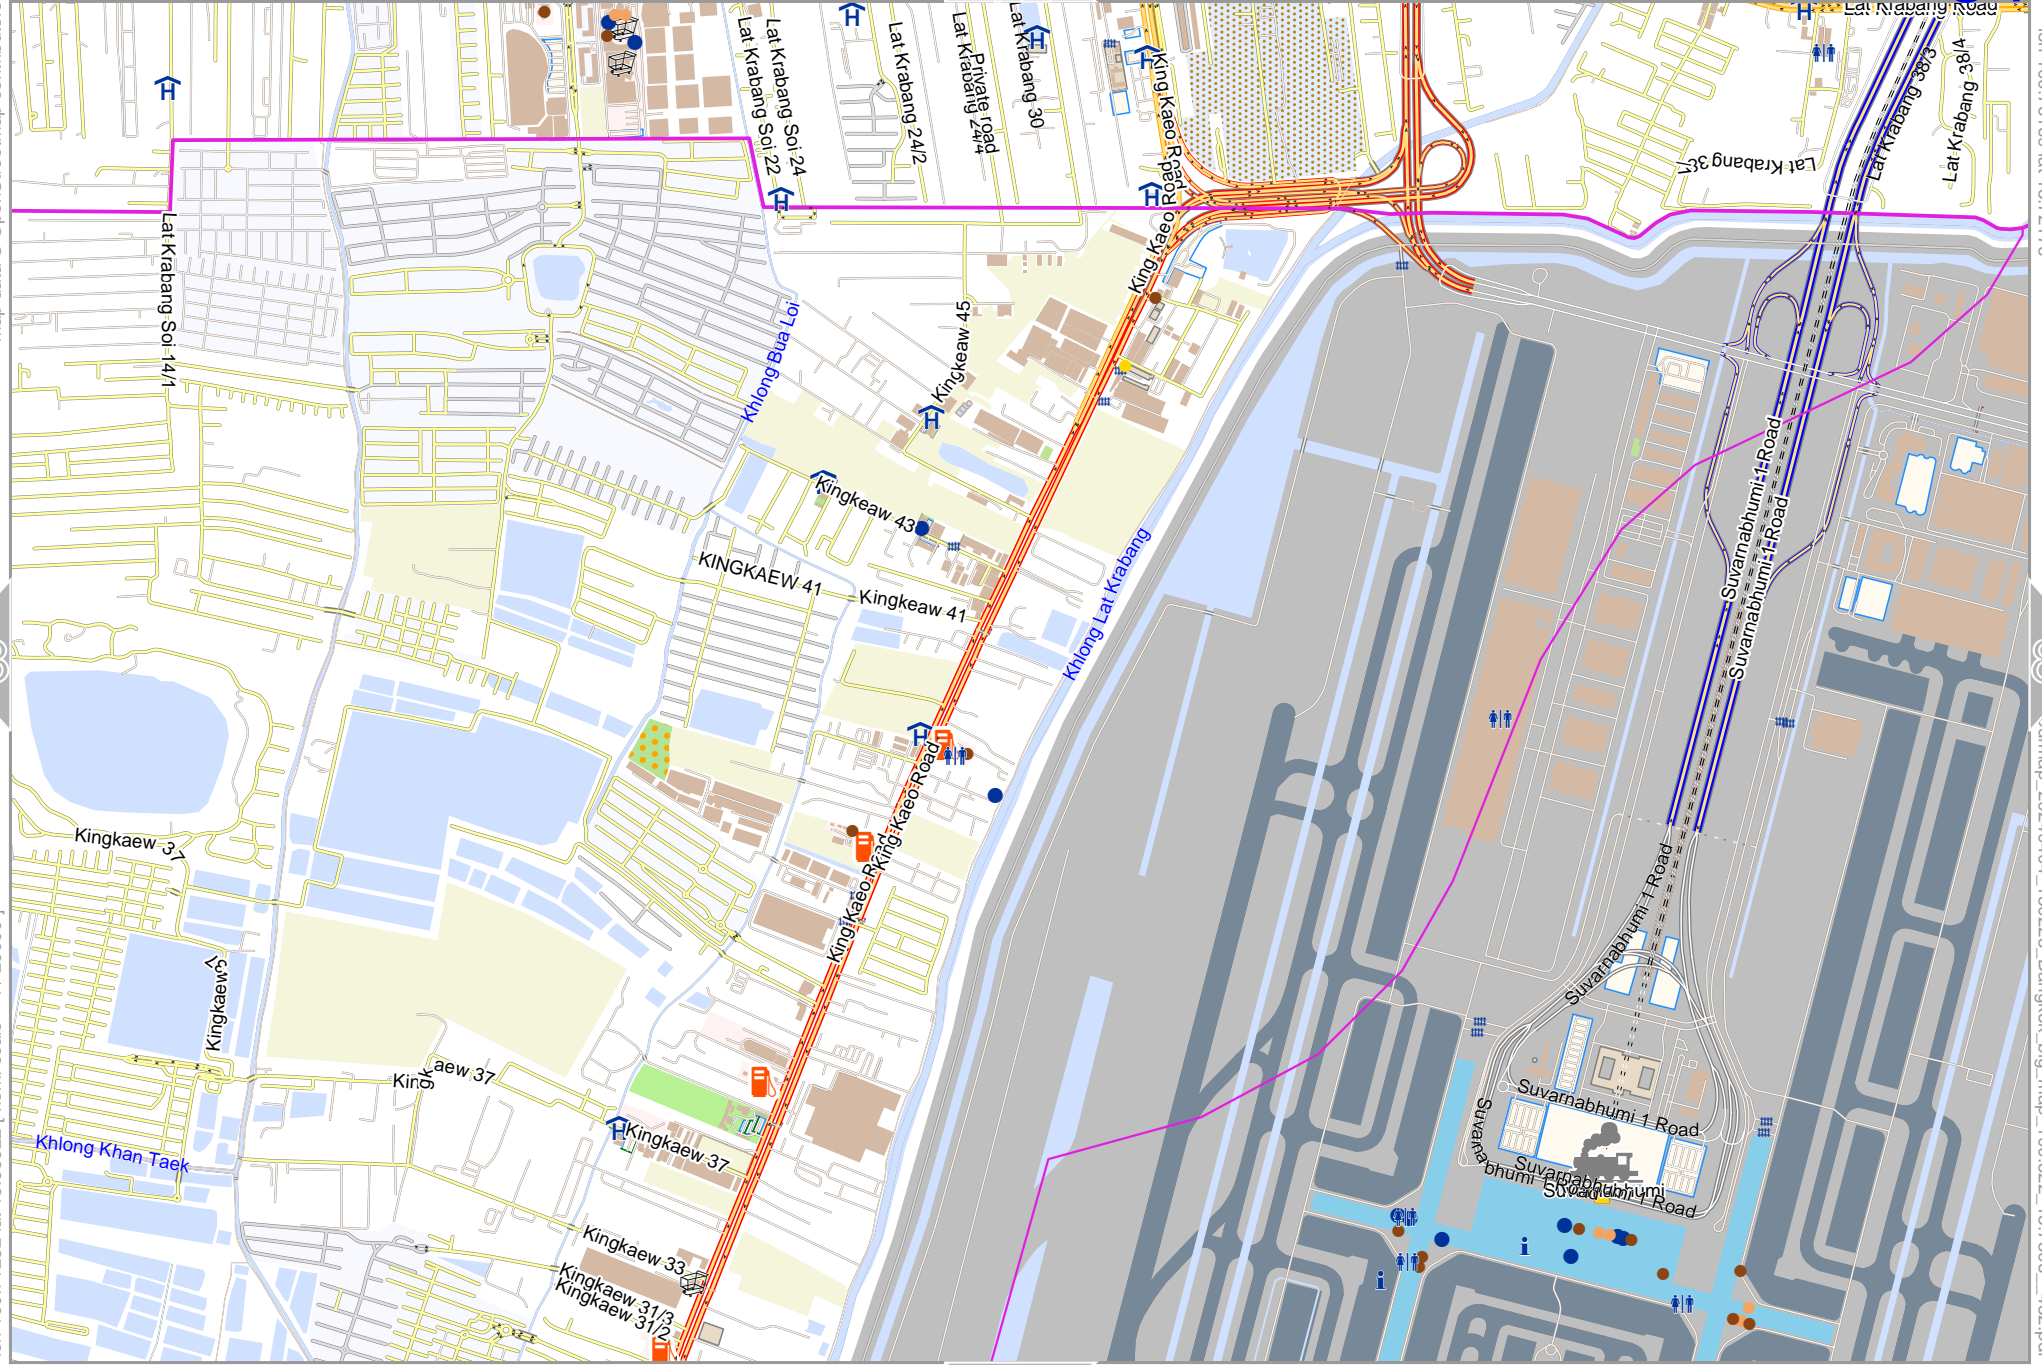

Map data © OpenStreetMap contributors

lon 100.71232 lat 13.68922 [nom. scale = 1 / 20000]

lon 100.76169 lat 13.72176

odfmap_20240404_130225_Bangkok_big_map_100.522_13.7506_432.pdf

0 1000 m 2000 m