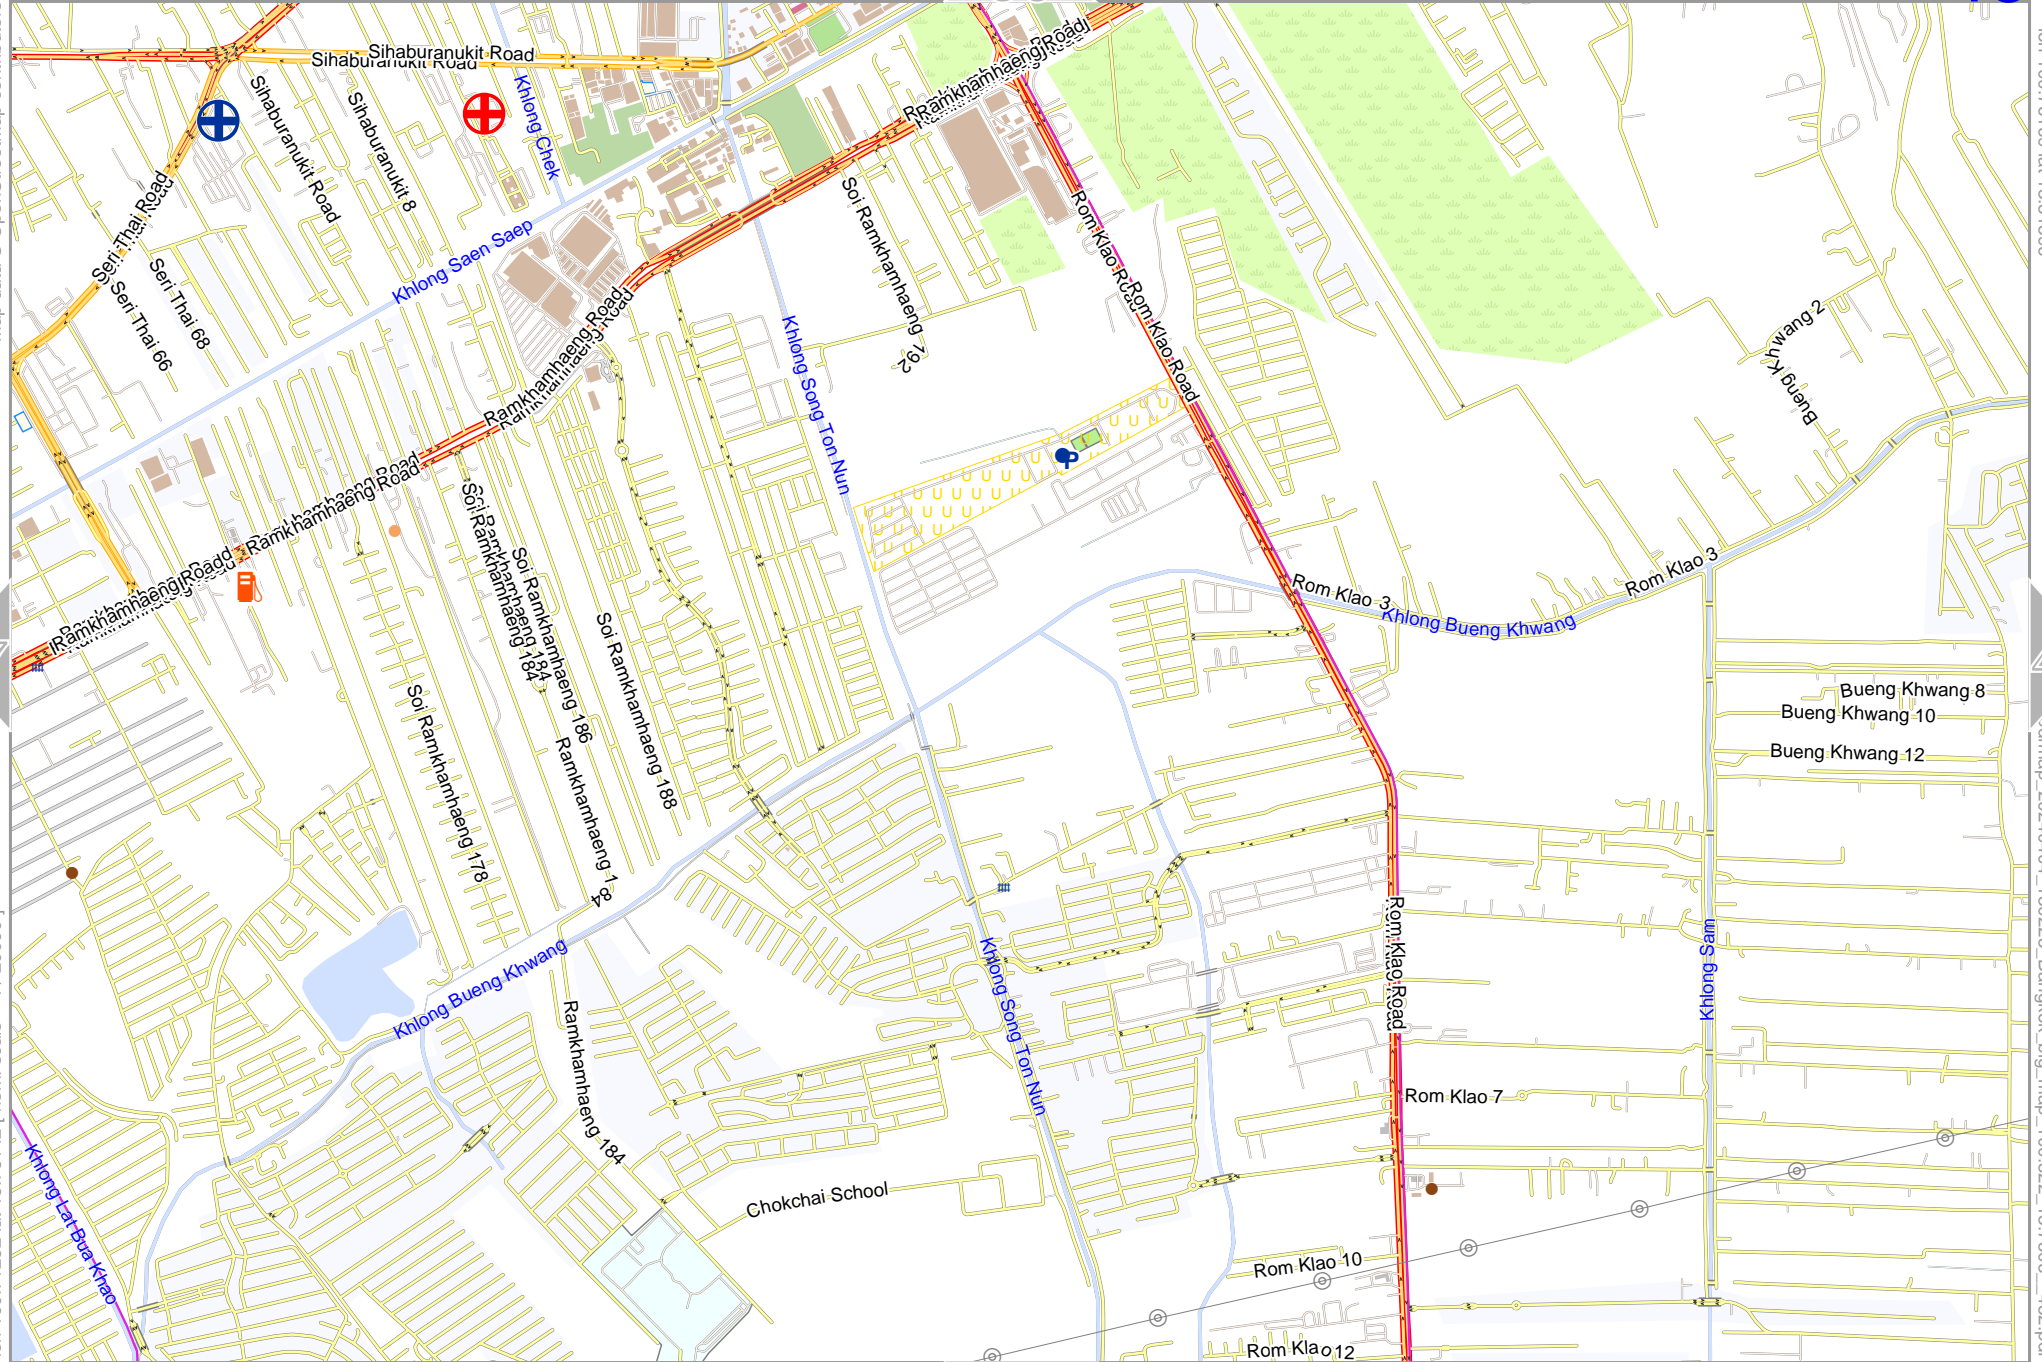

lon 100.76169 lat 13.81396

odfmap_20240404_130225_Bangkok_big_map_100.522_13.7506_432.pdf

0 100 m 1000 m 2000 m

Map data © OpenStreetMap contributors

lon 100.75984 lat 13.78142 [nom. scale = 1 / 20000]

48

37