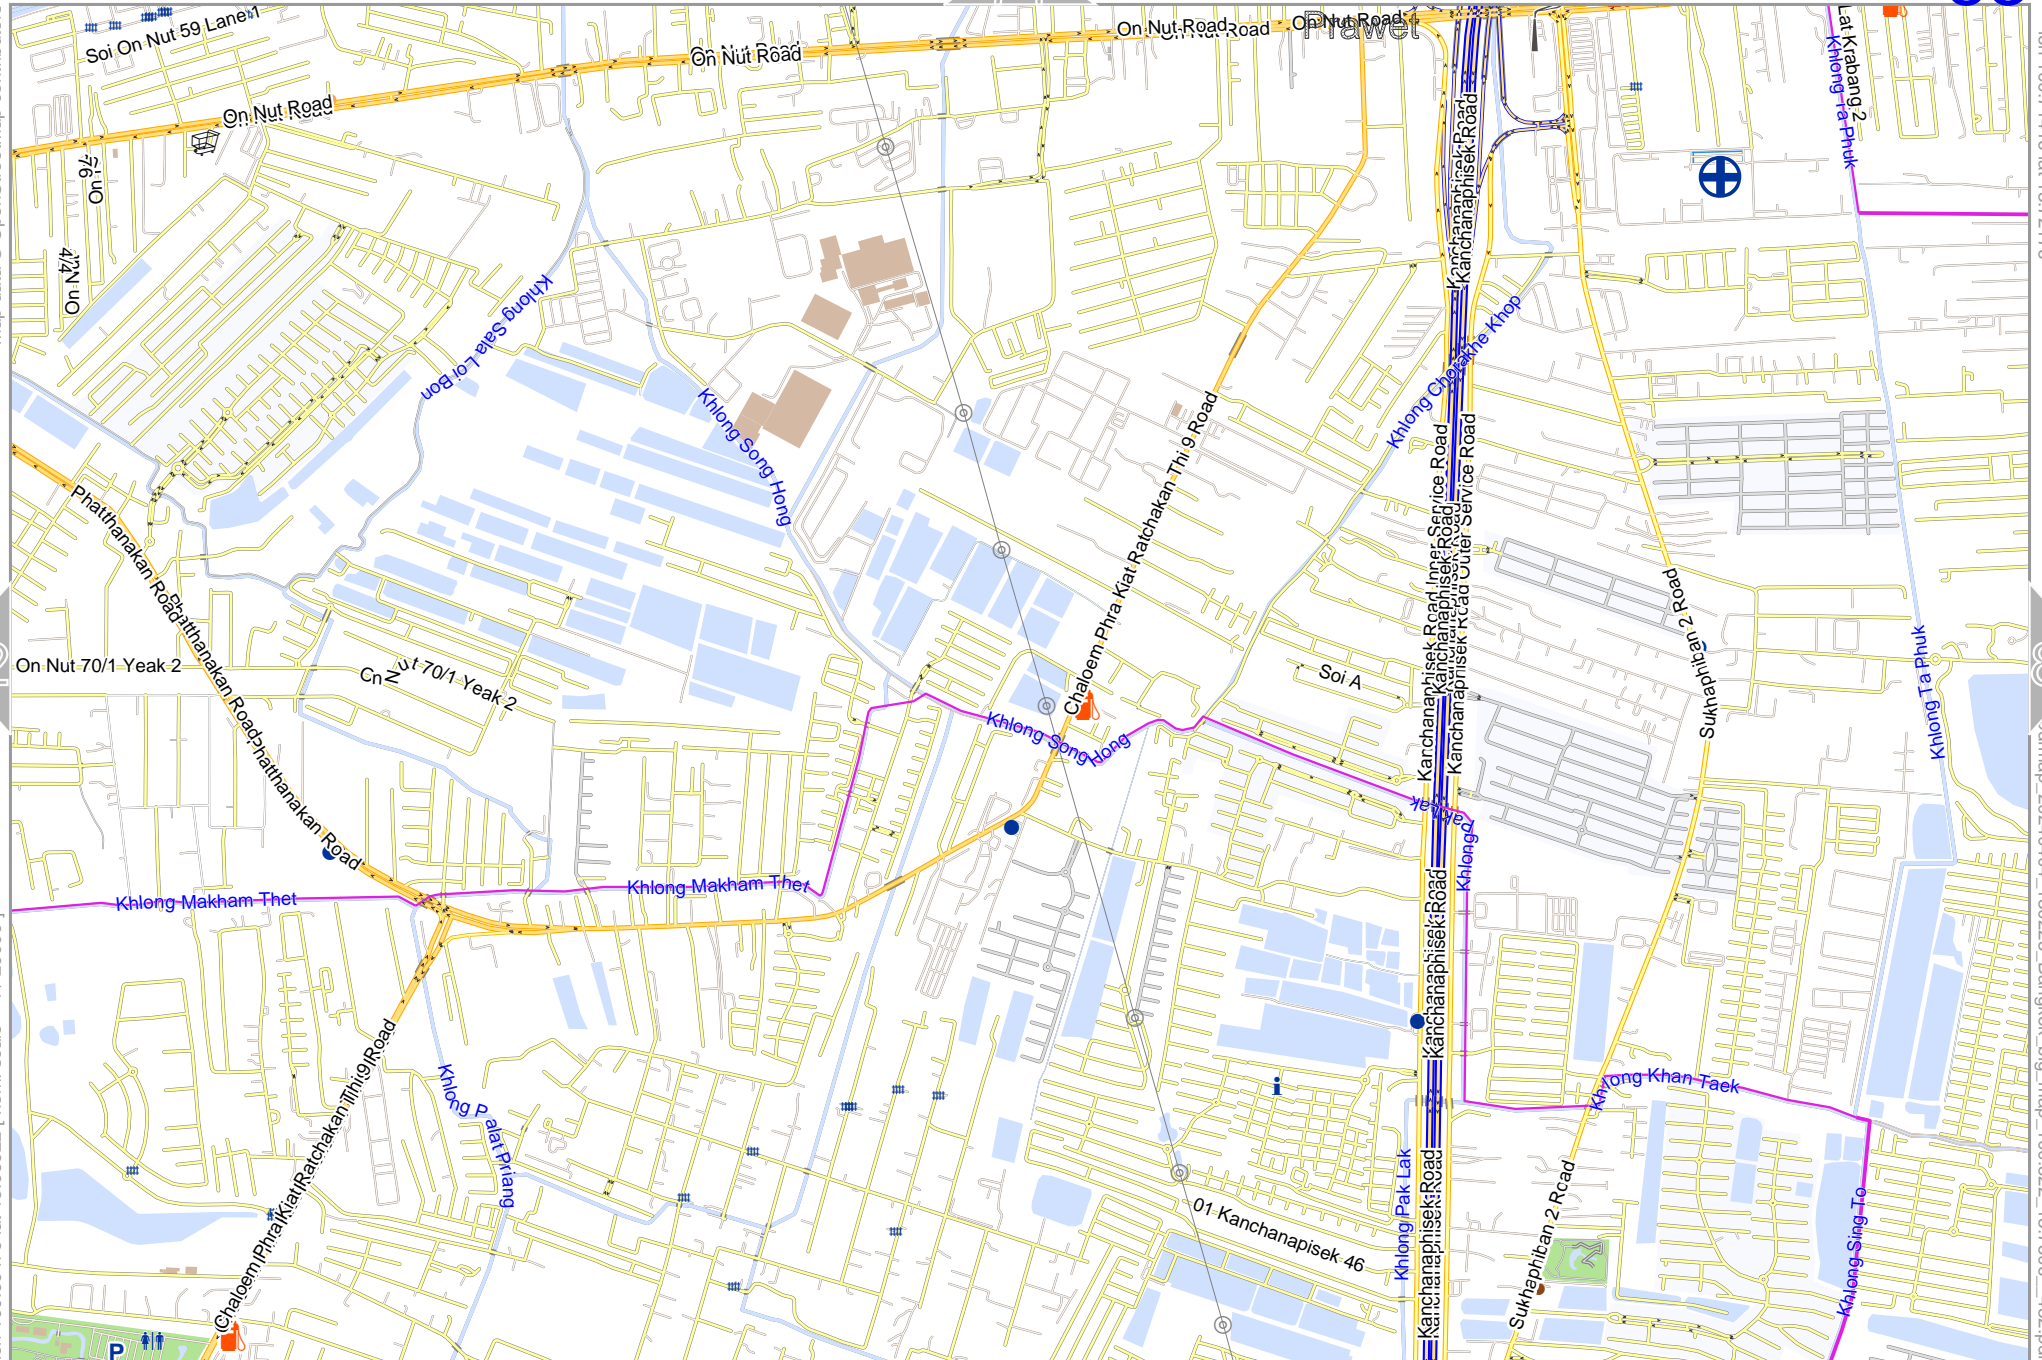

Map data © OpenStreetMap contributors

lon 100.66479 lat 13.68922 [nom. scale = 1 / 20000]

lon 100.71416 lat 13.72176

odfmap_20240404_130225_Bangkok_big_map_100.522_13.7506_432.pdf

0 1000 m 2000 m