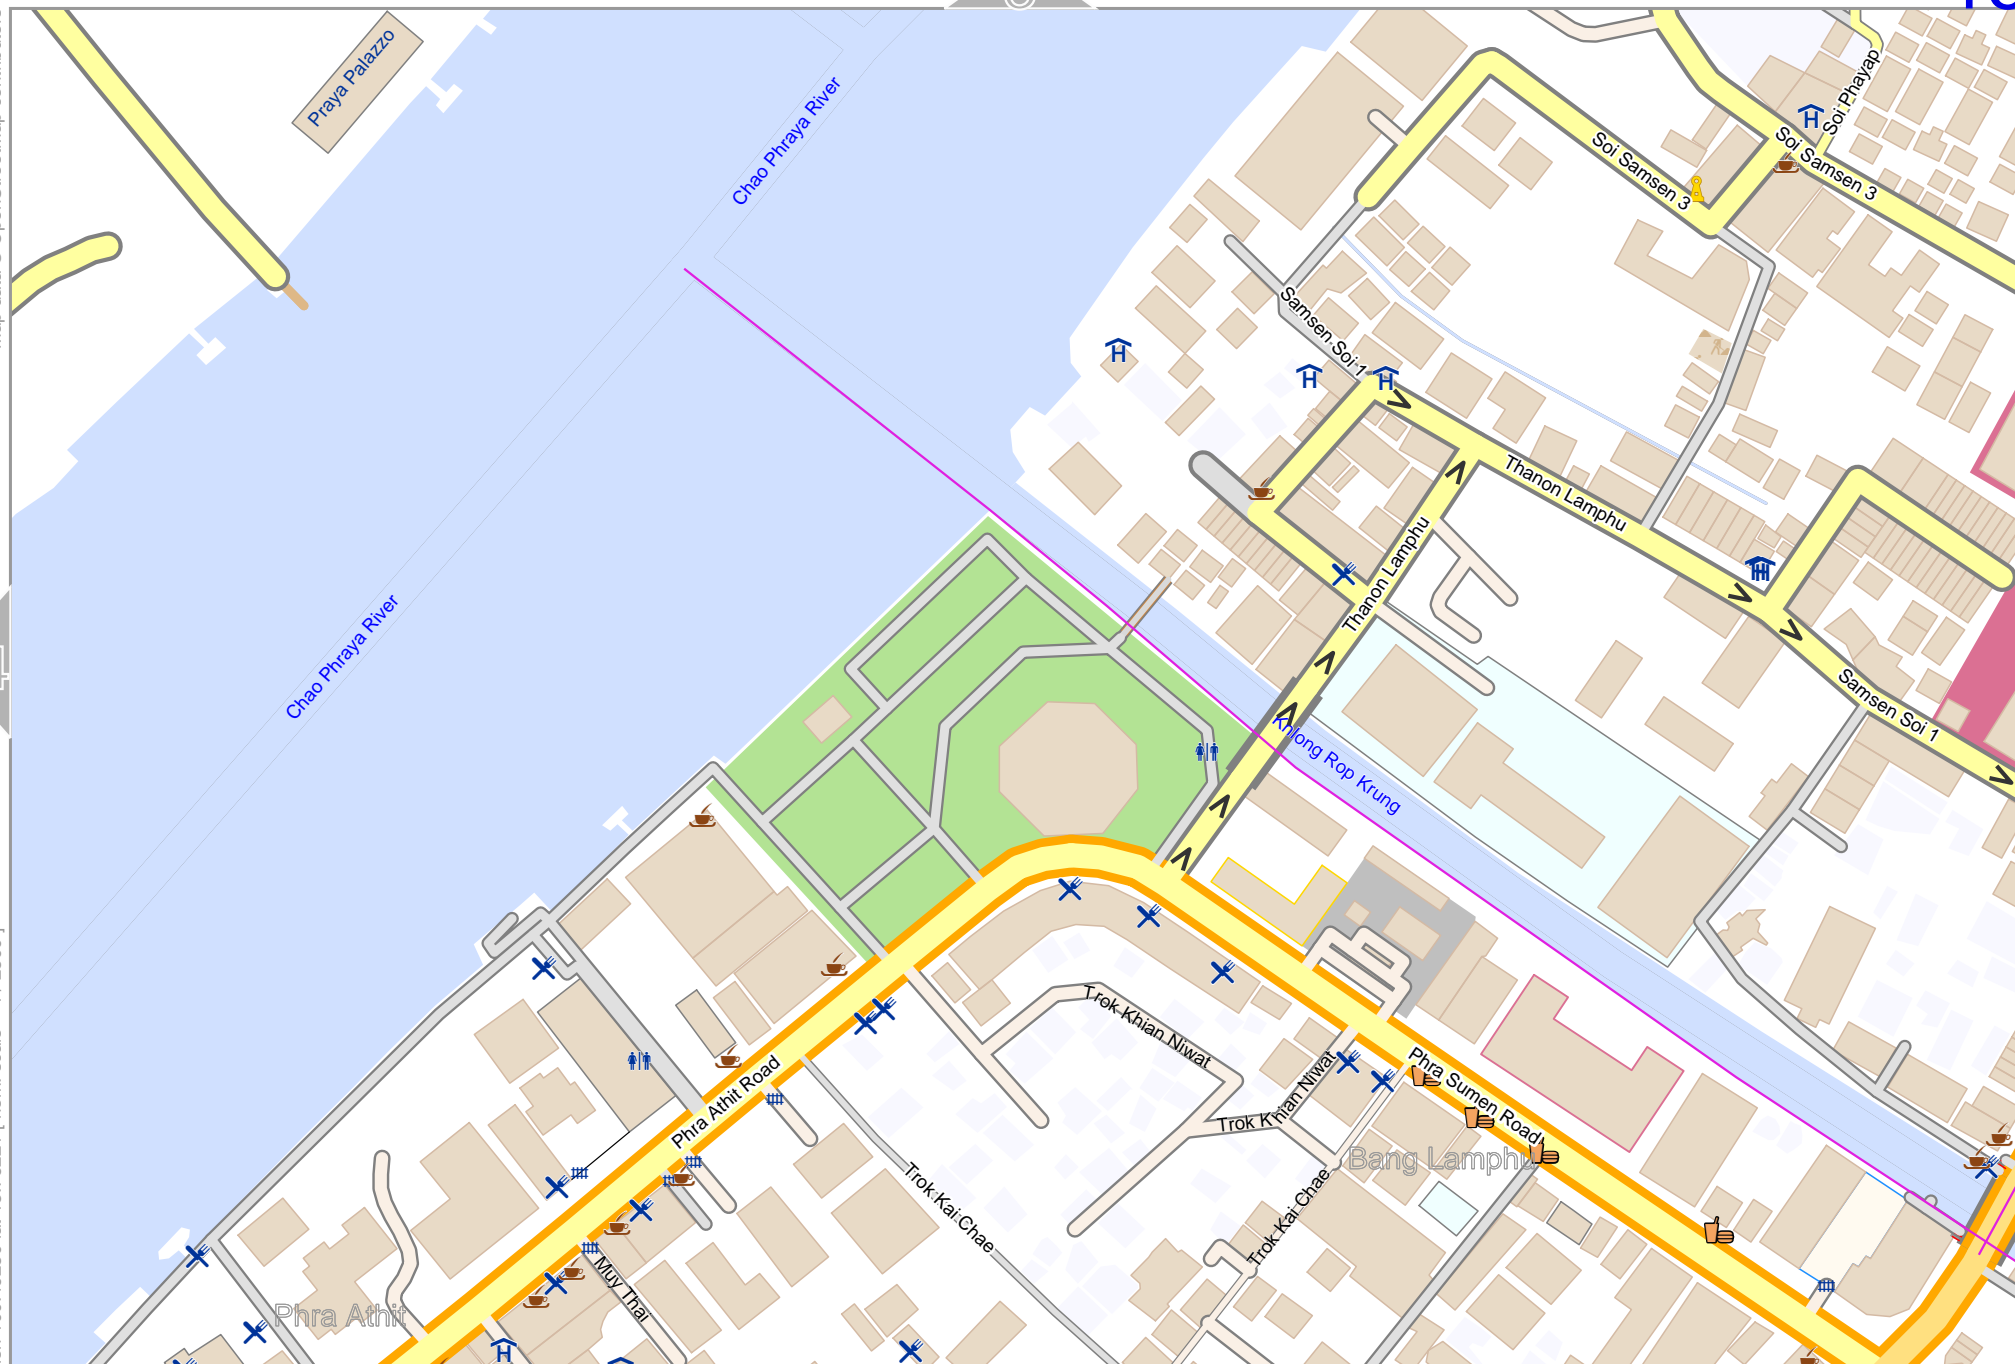

Map data © OpenStreetMap contributors

lon 100.49250 lat 13.76221 [nom. scale = 1 / 2500]

0 100 m 200 m

lon 100.49868 lat 13.76628 odftmap_20240404_124132_Bangkok_big_map_100.522_13.7506_401.pdf