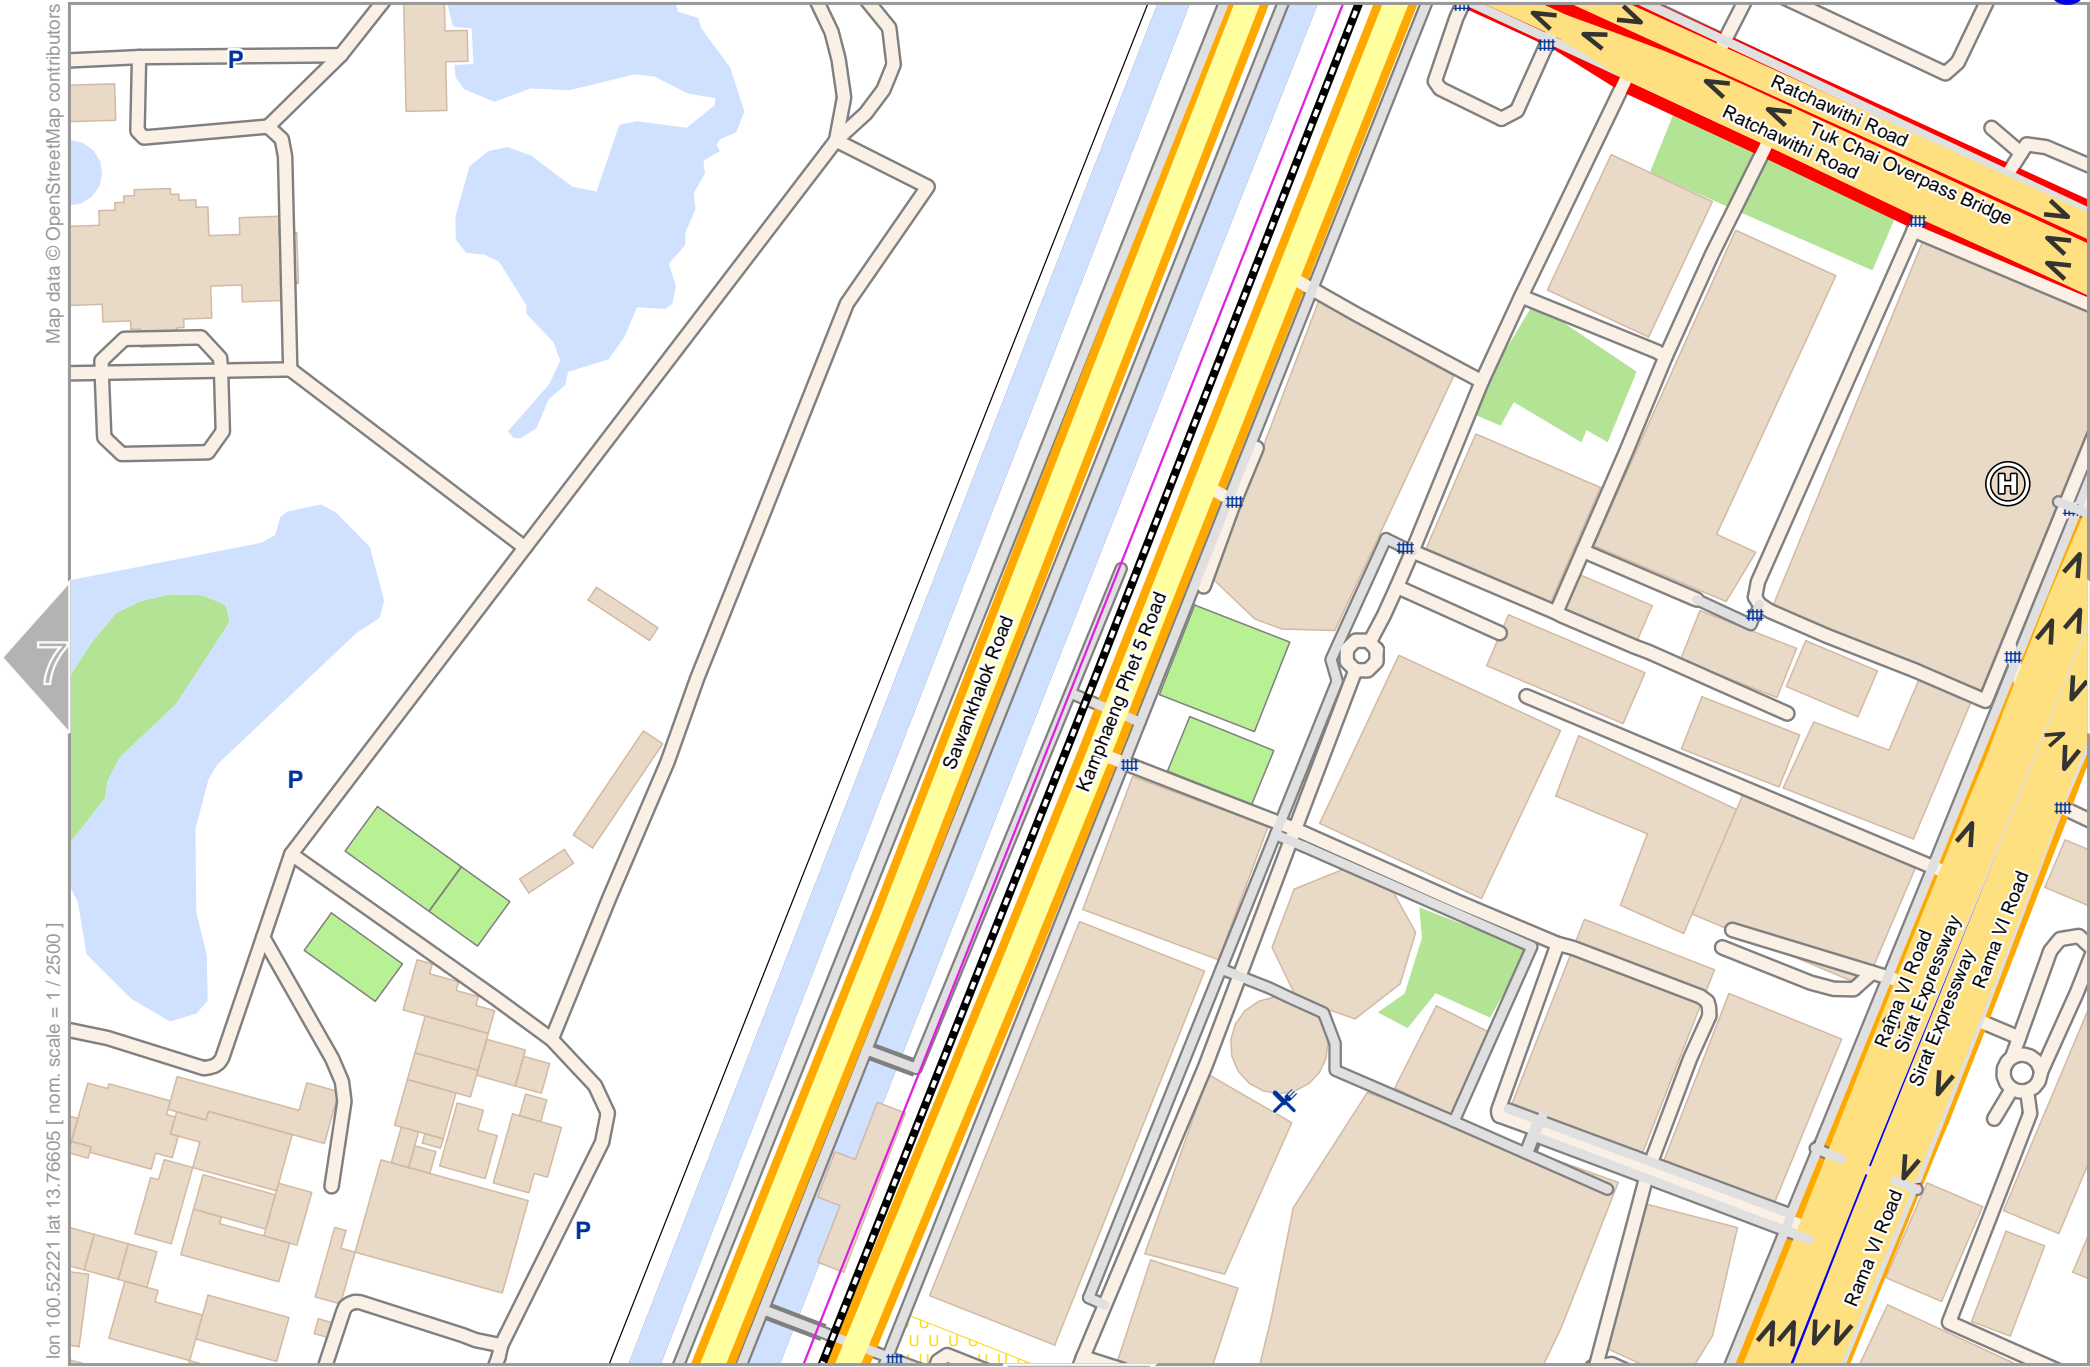

Map data © OpenStreetMap contributors

lon 100.52221 lat 13.76605 [nom. scale = 1 / 2500]

lon 100.52838 lat 13.77012

odfmap_20240404_124132_Bangkok_big_map_100.522_13.7506_401.pdf

7

P

P

20