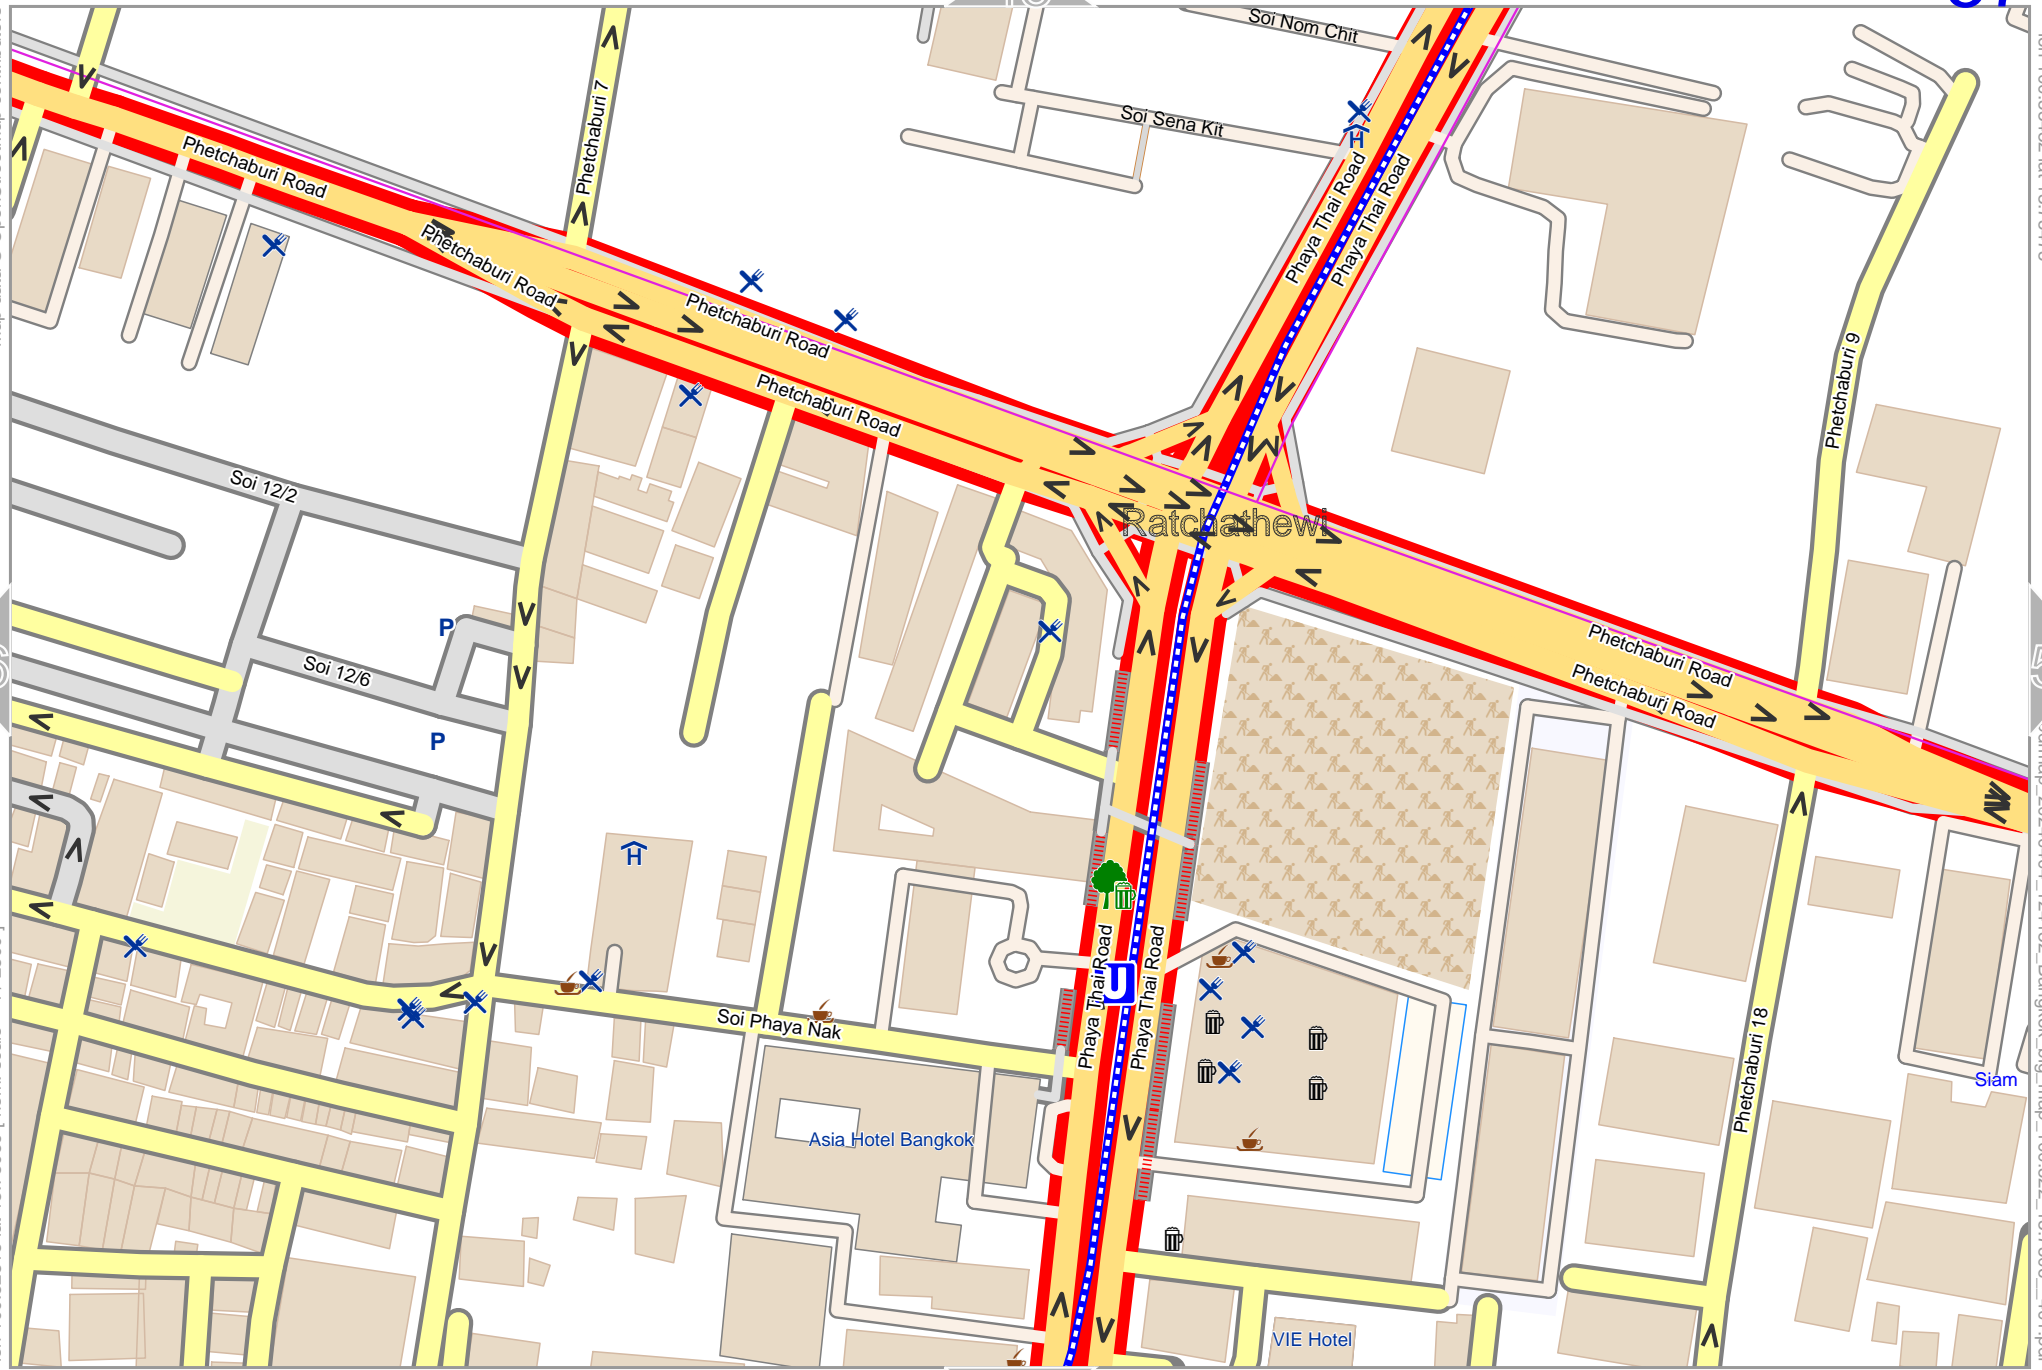

Map data © OpenStreetMap contributors

lon 100.52815 lat 13.75069 [nom. scale = 1 / 2500]

lon 100.53432 lat 13.75475

odfmap_20240404_124132_Bangkok_big_map_100.522_13.7506_401.pdf

0 100 m 200 m