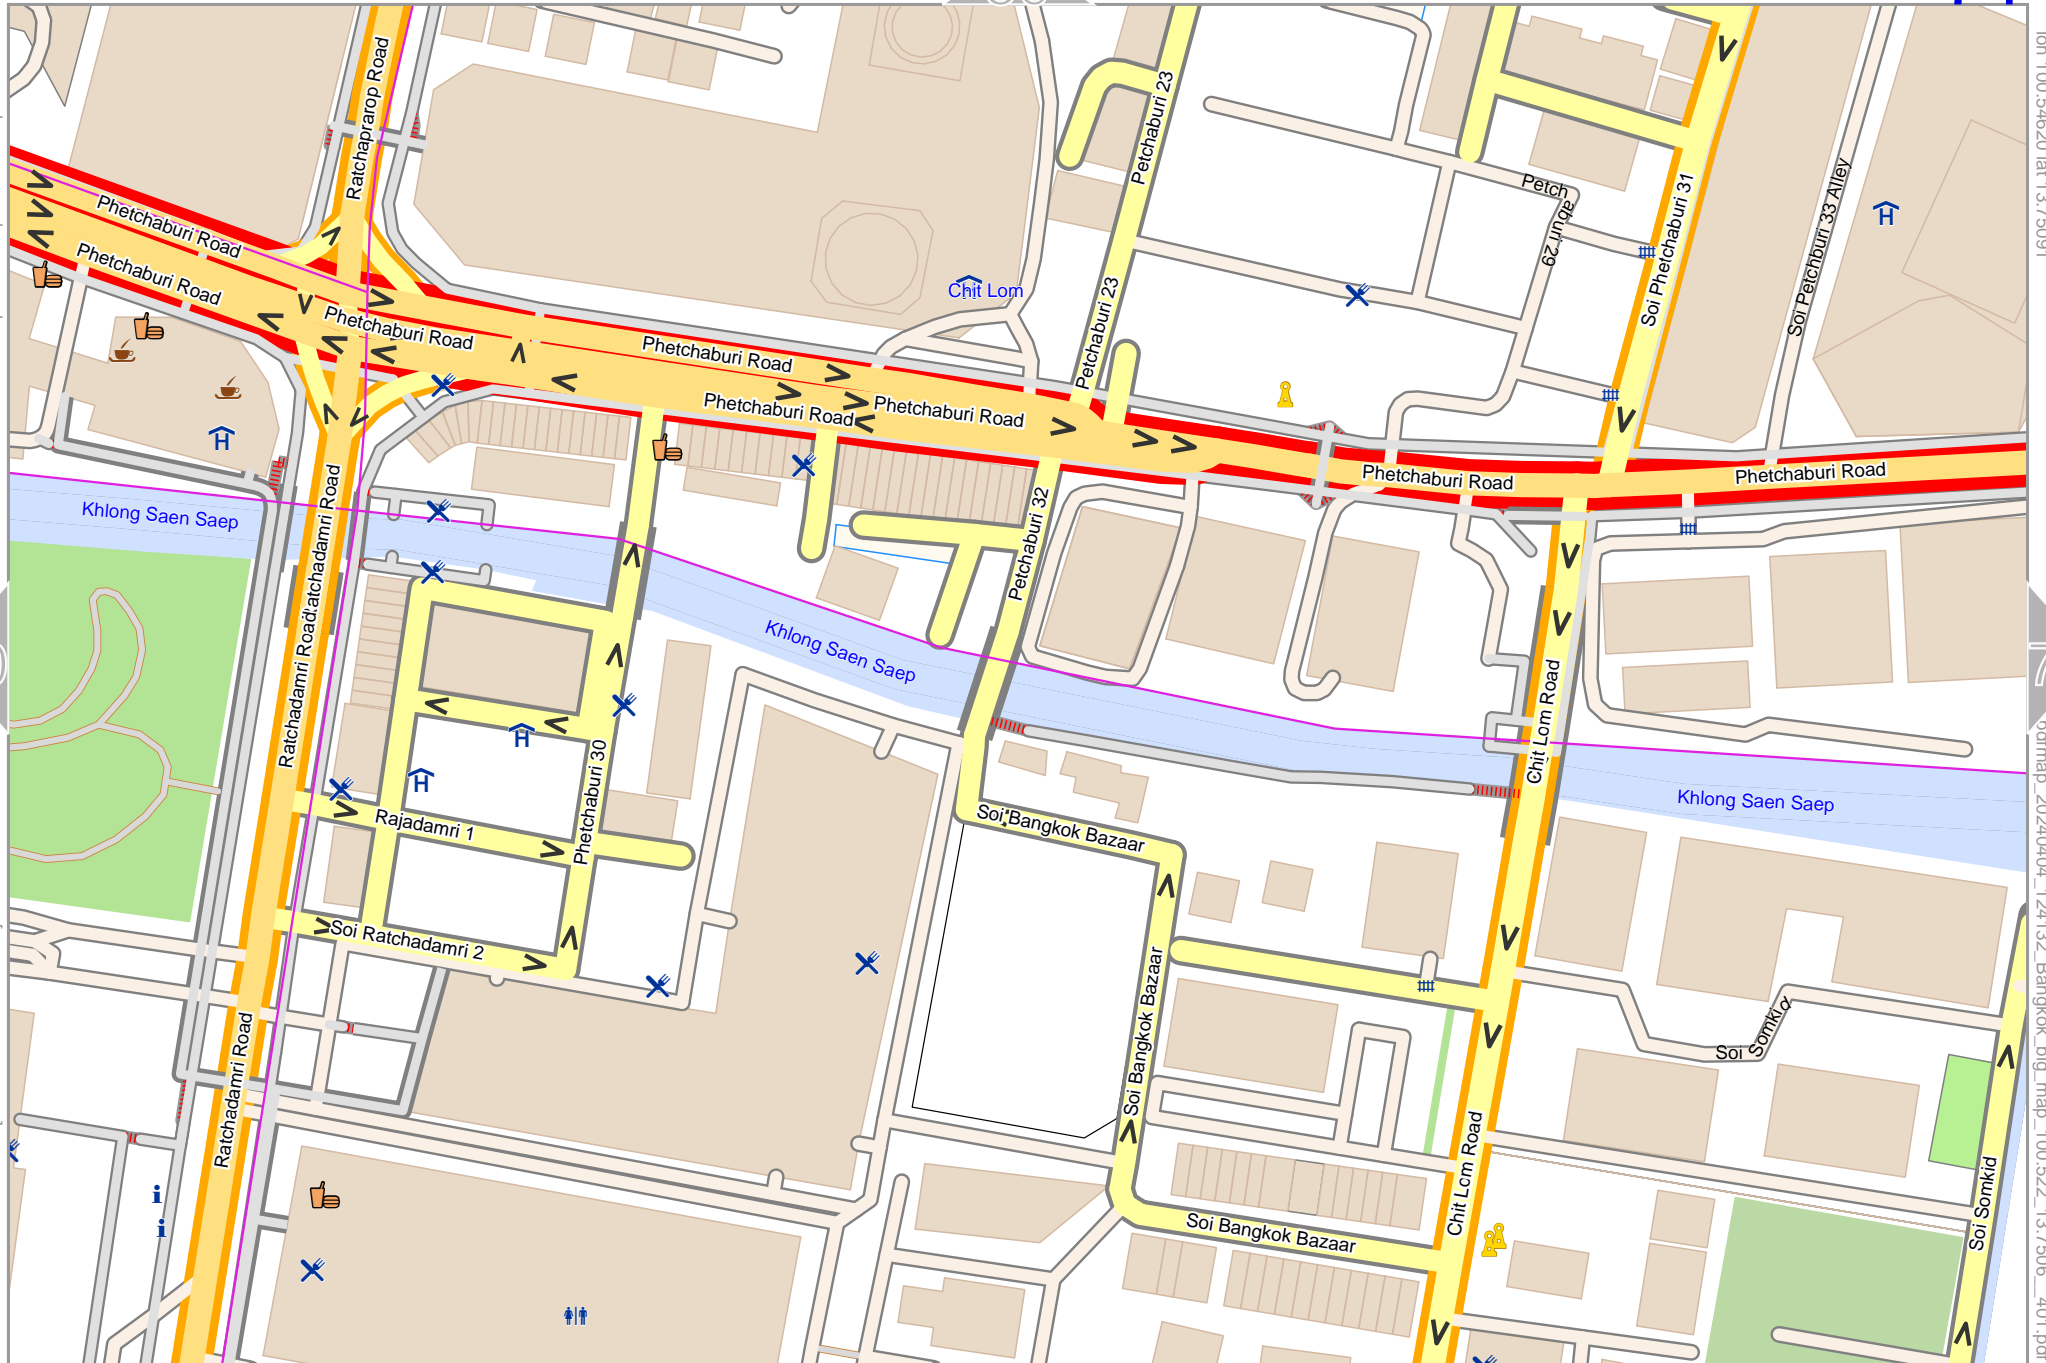

Map data © OpenStreetMap contributors

lon 100.54003 lat 13.74684 [nom. scale = 1 / 2500]

lon 100.54620 lat 13.75091

pdfmap_20240404_124132_Bangkok_big_map_100.522_13.7506_401.pdf

0 100 m 200 m