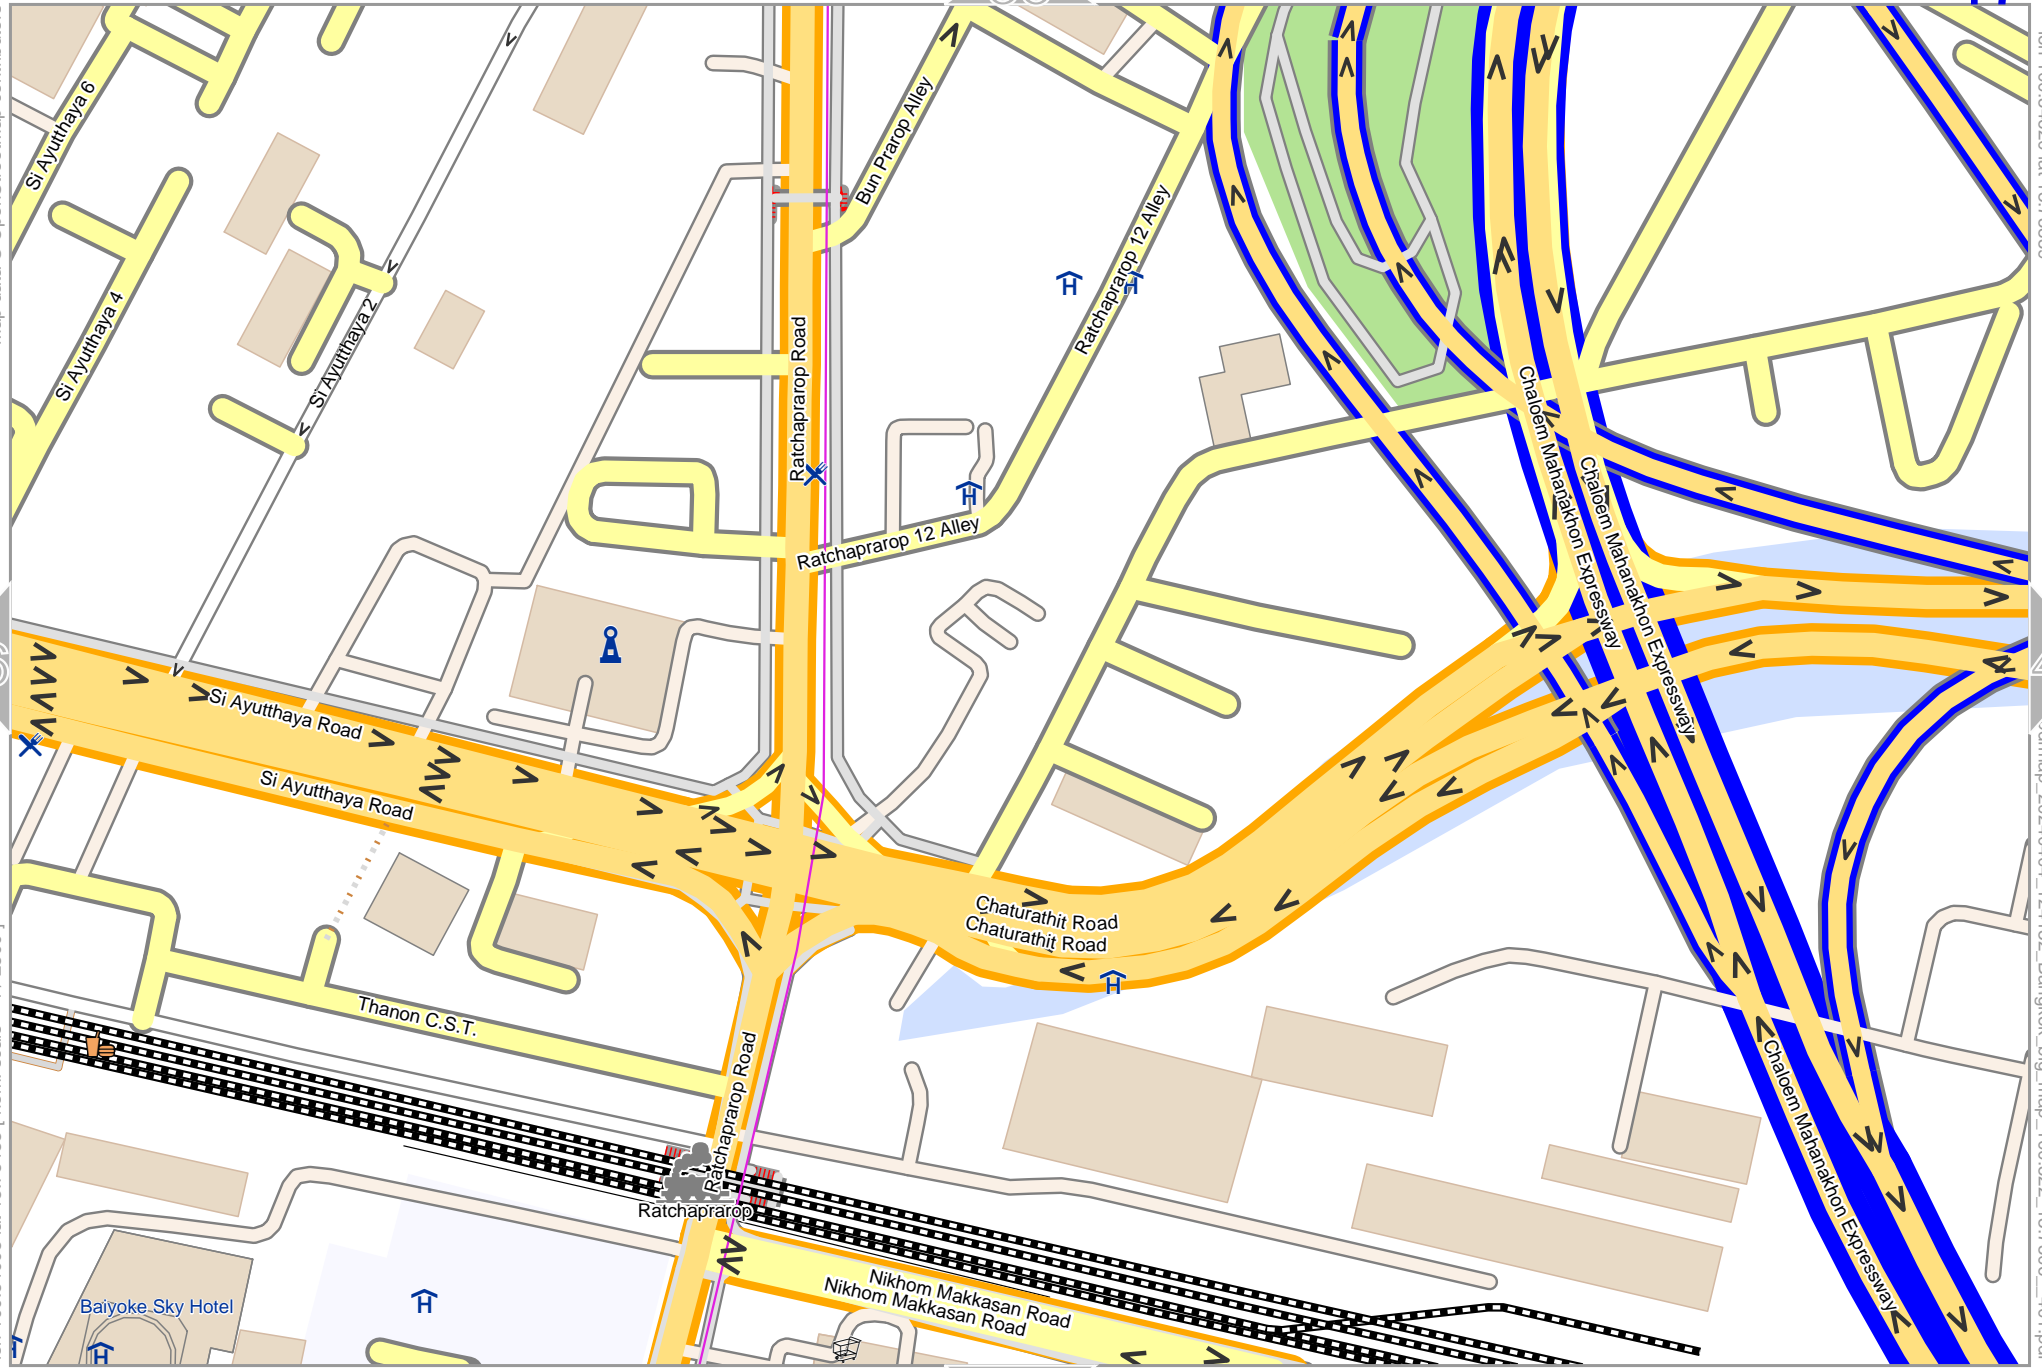

Map data © OpenStreetMap contributors

lon 100.54620 lat 13.75859

46

48

lon 100.54003 lat 13.75453 [nom. scale = 1 / 2500]

pdfmap_20240404_124132_Bangkok_big_map_100.522_13.7506_401.pdf

0 100 m 200 m

59