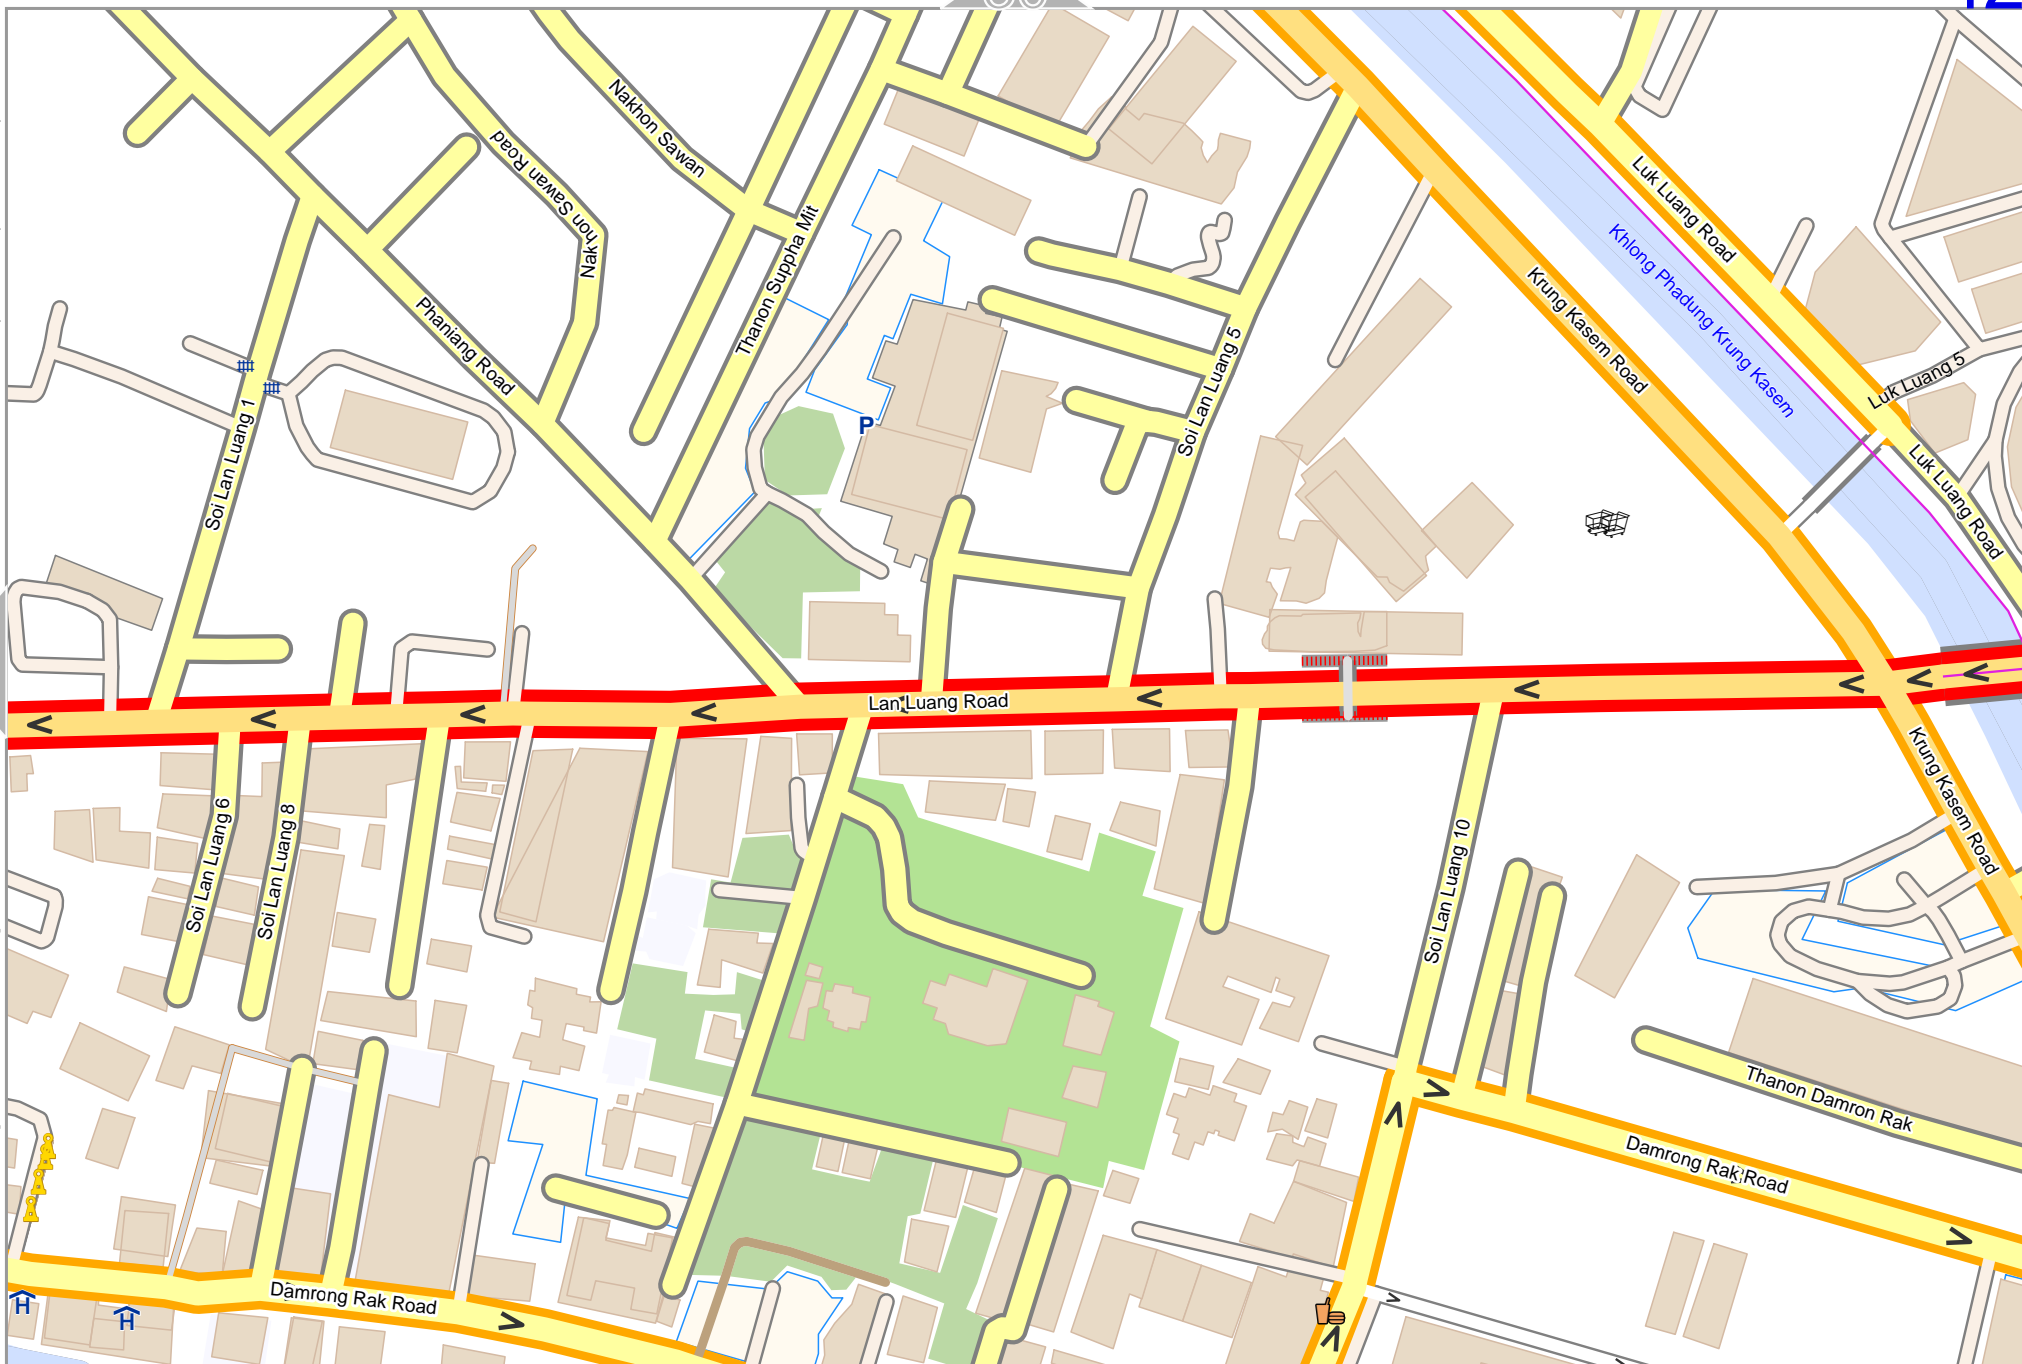

Map data © OpenStreetMap contributors

lon 100.51650 lat 13.75859

pdfmap_20240404_124132_Bangkok_big_map_100.522_13.7506_401.pdf

lon 100.51033 lat 13.75453 [nom. scale = 1 / 2500]

0 100 m 200 m