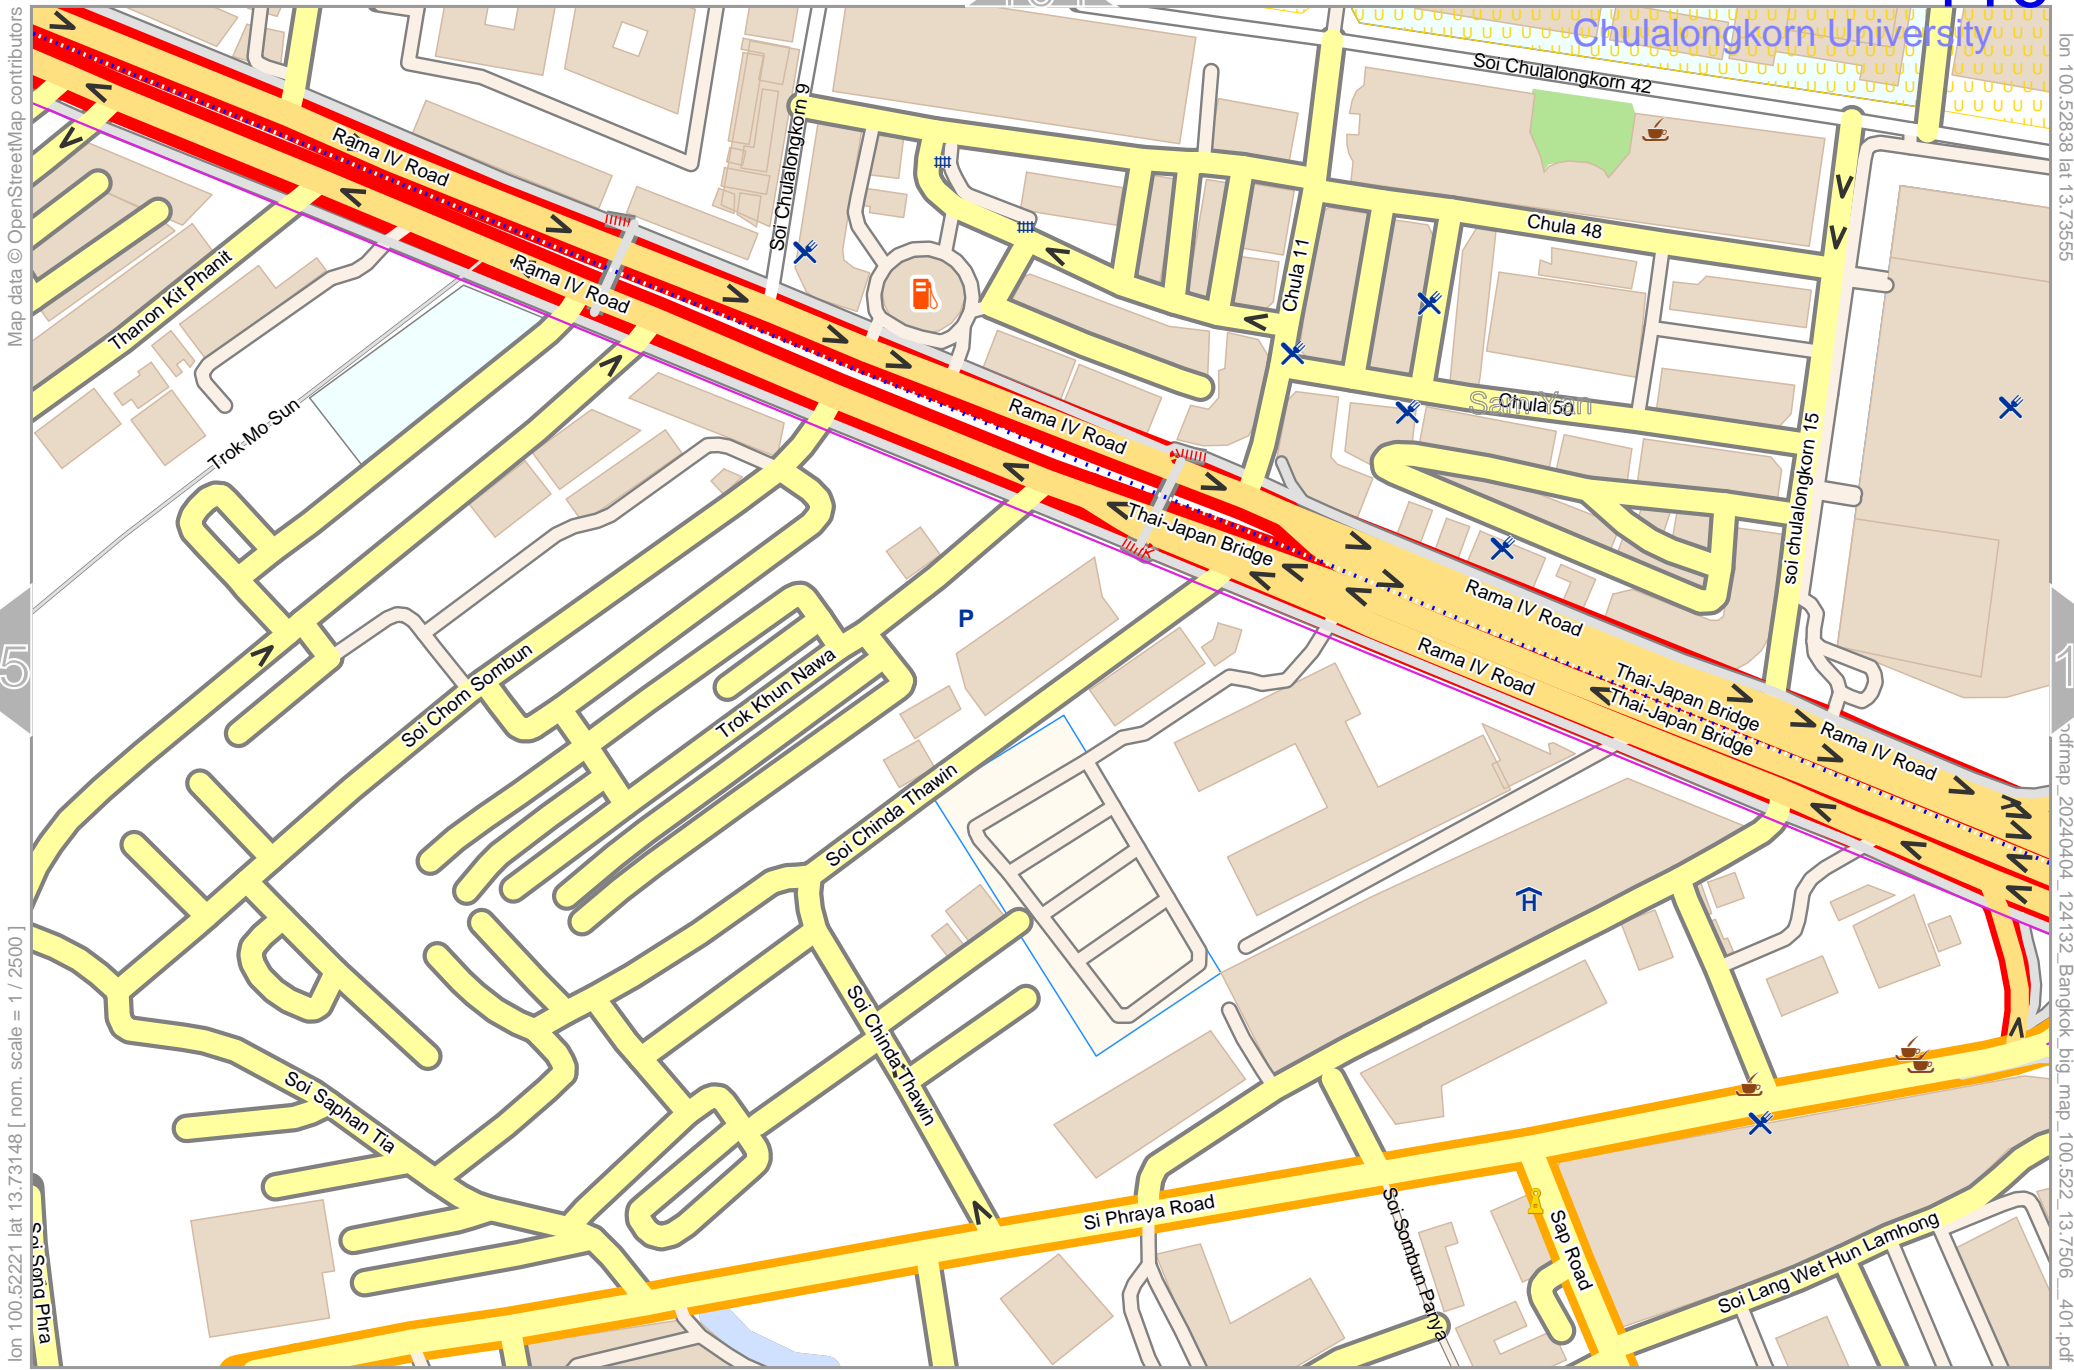

Map data © OpenStreetMap contributors

lon 100.51627 lat 13.73148 [nom. scale = 1 / 2500]

lon 100.52244 lat 13.73555

pdfmap_20240404_124132_Bangkok_big_map_100.522_13.7506_401.pdf

Chulalongkorn University

Map data © OpenStreetMap contributors