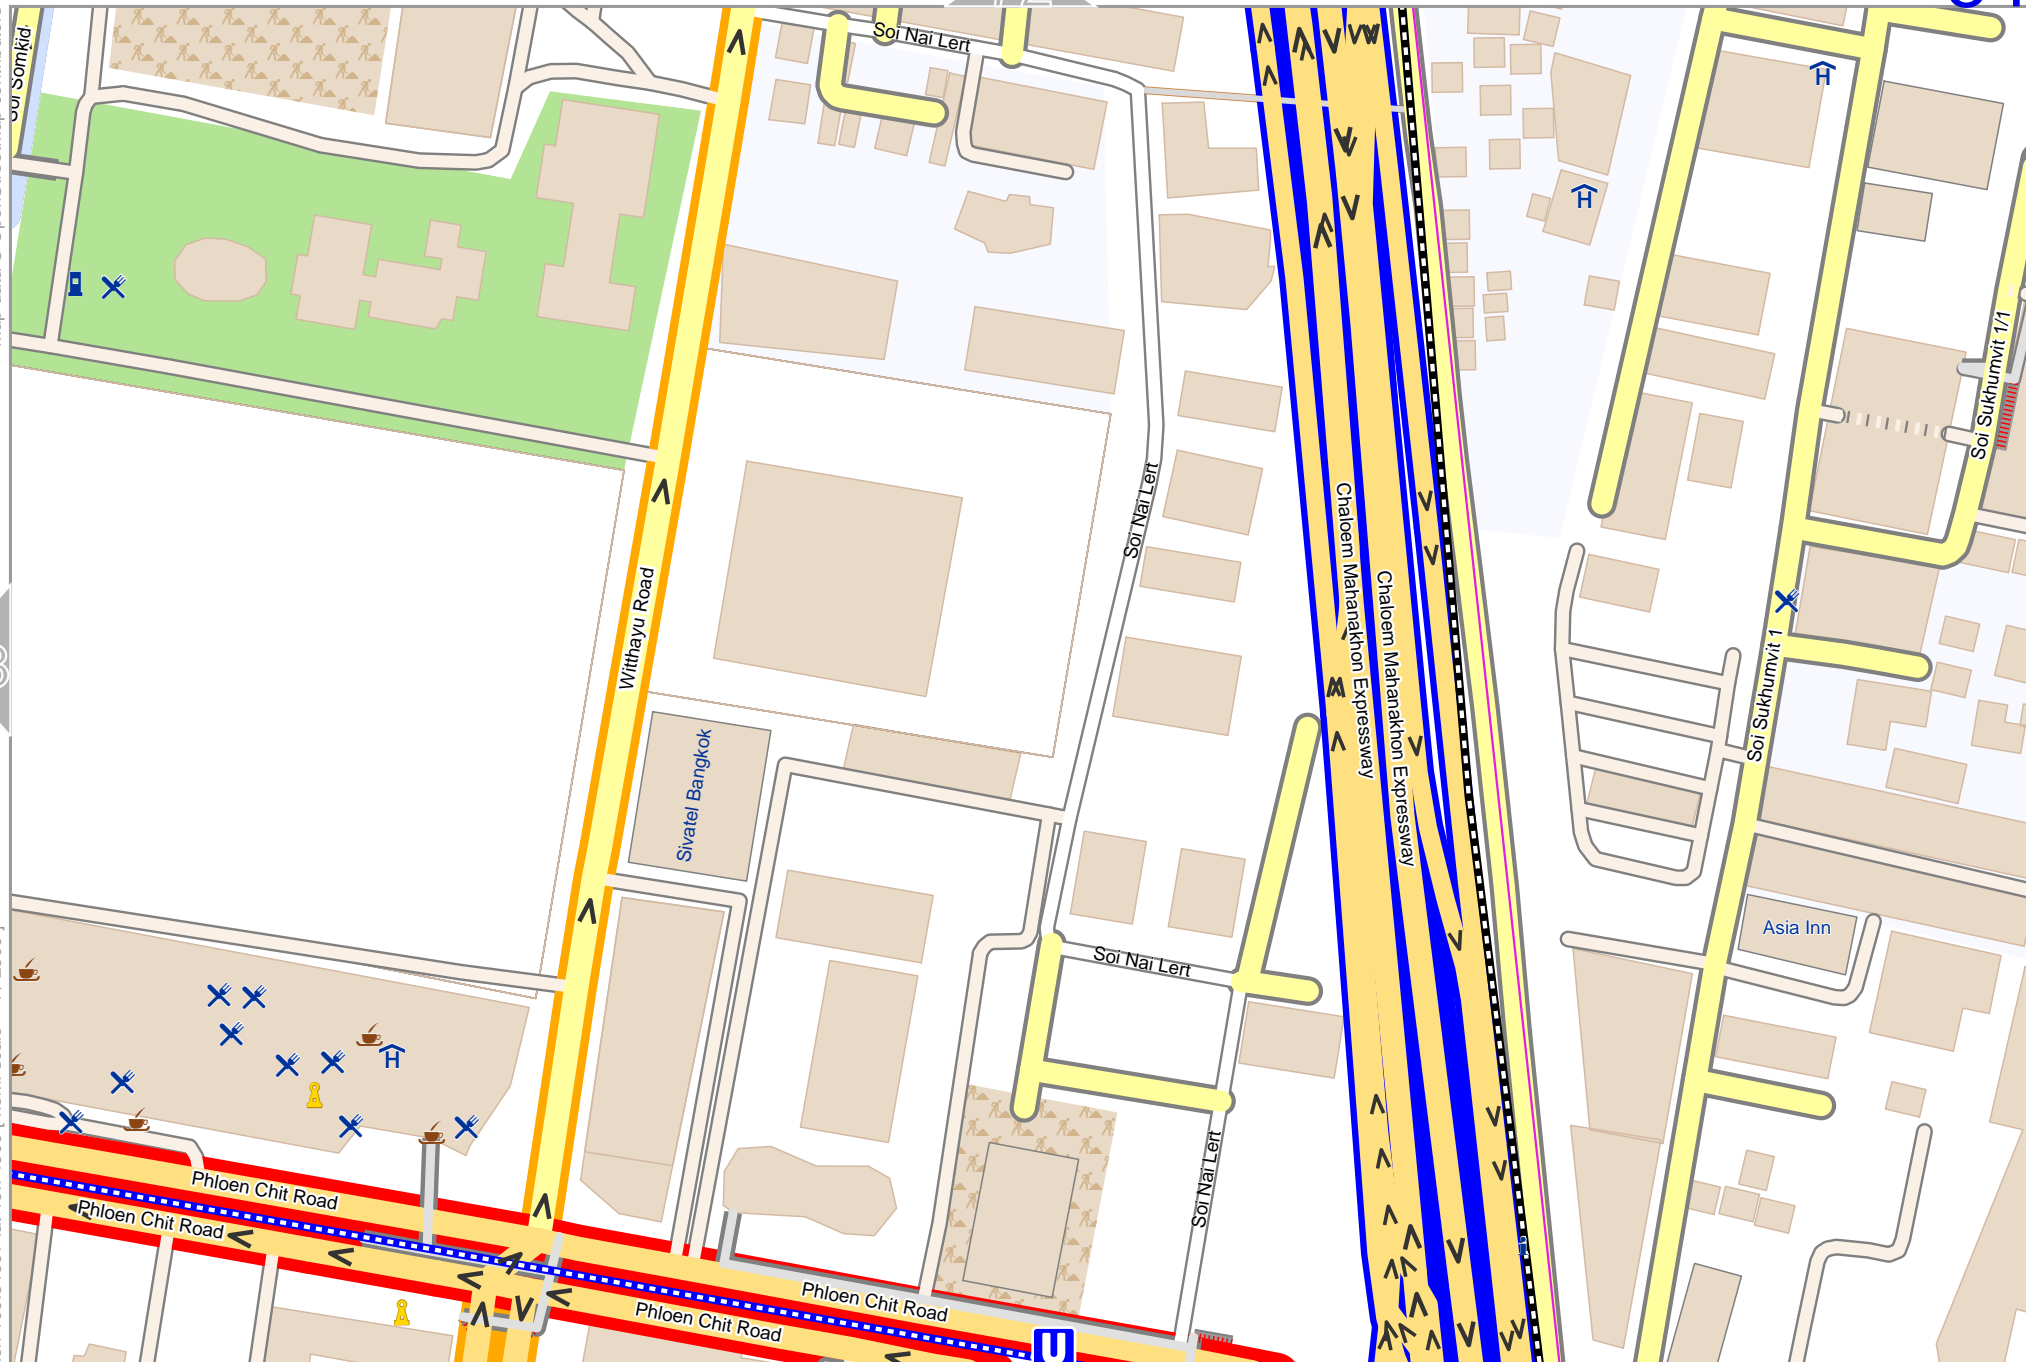

odfmap_20240404_124132_Bangkok_big_map_100.522_13.7506_401.pdf

0 100 m 200 m

95

Map data © OpenStreetMap contributors

lon 100.54597 lat 13.74300 [nom. scale = 1 / 2500]

lon 100.55214 lat 13.74707

odfmap_20240404_124132_Bangkok_big_map_100.522_13.7506_401.pdf