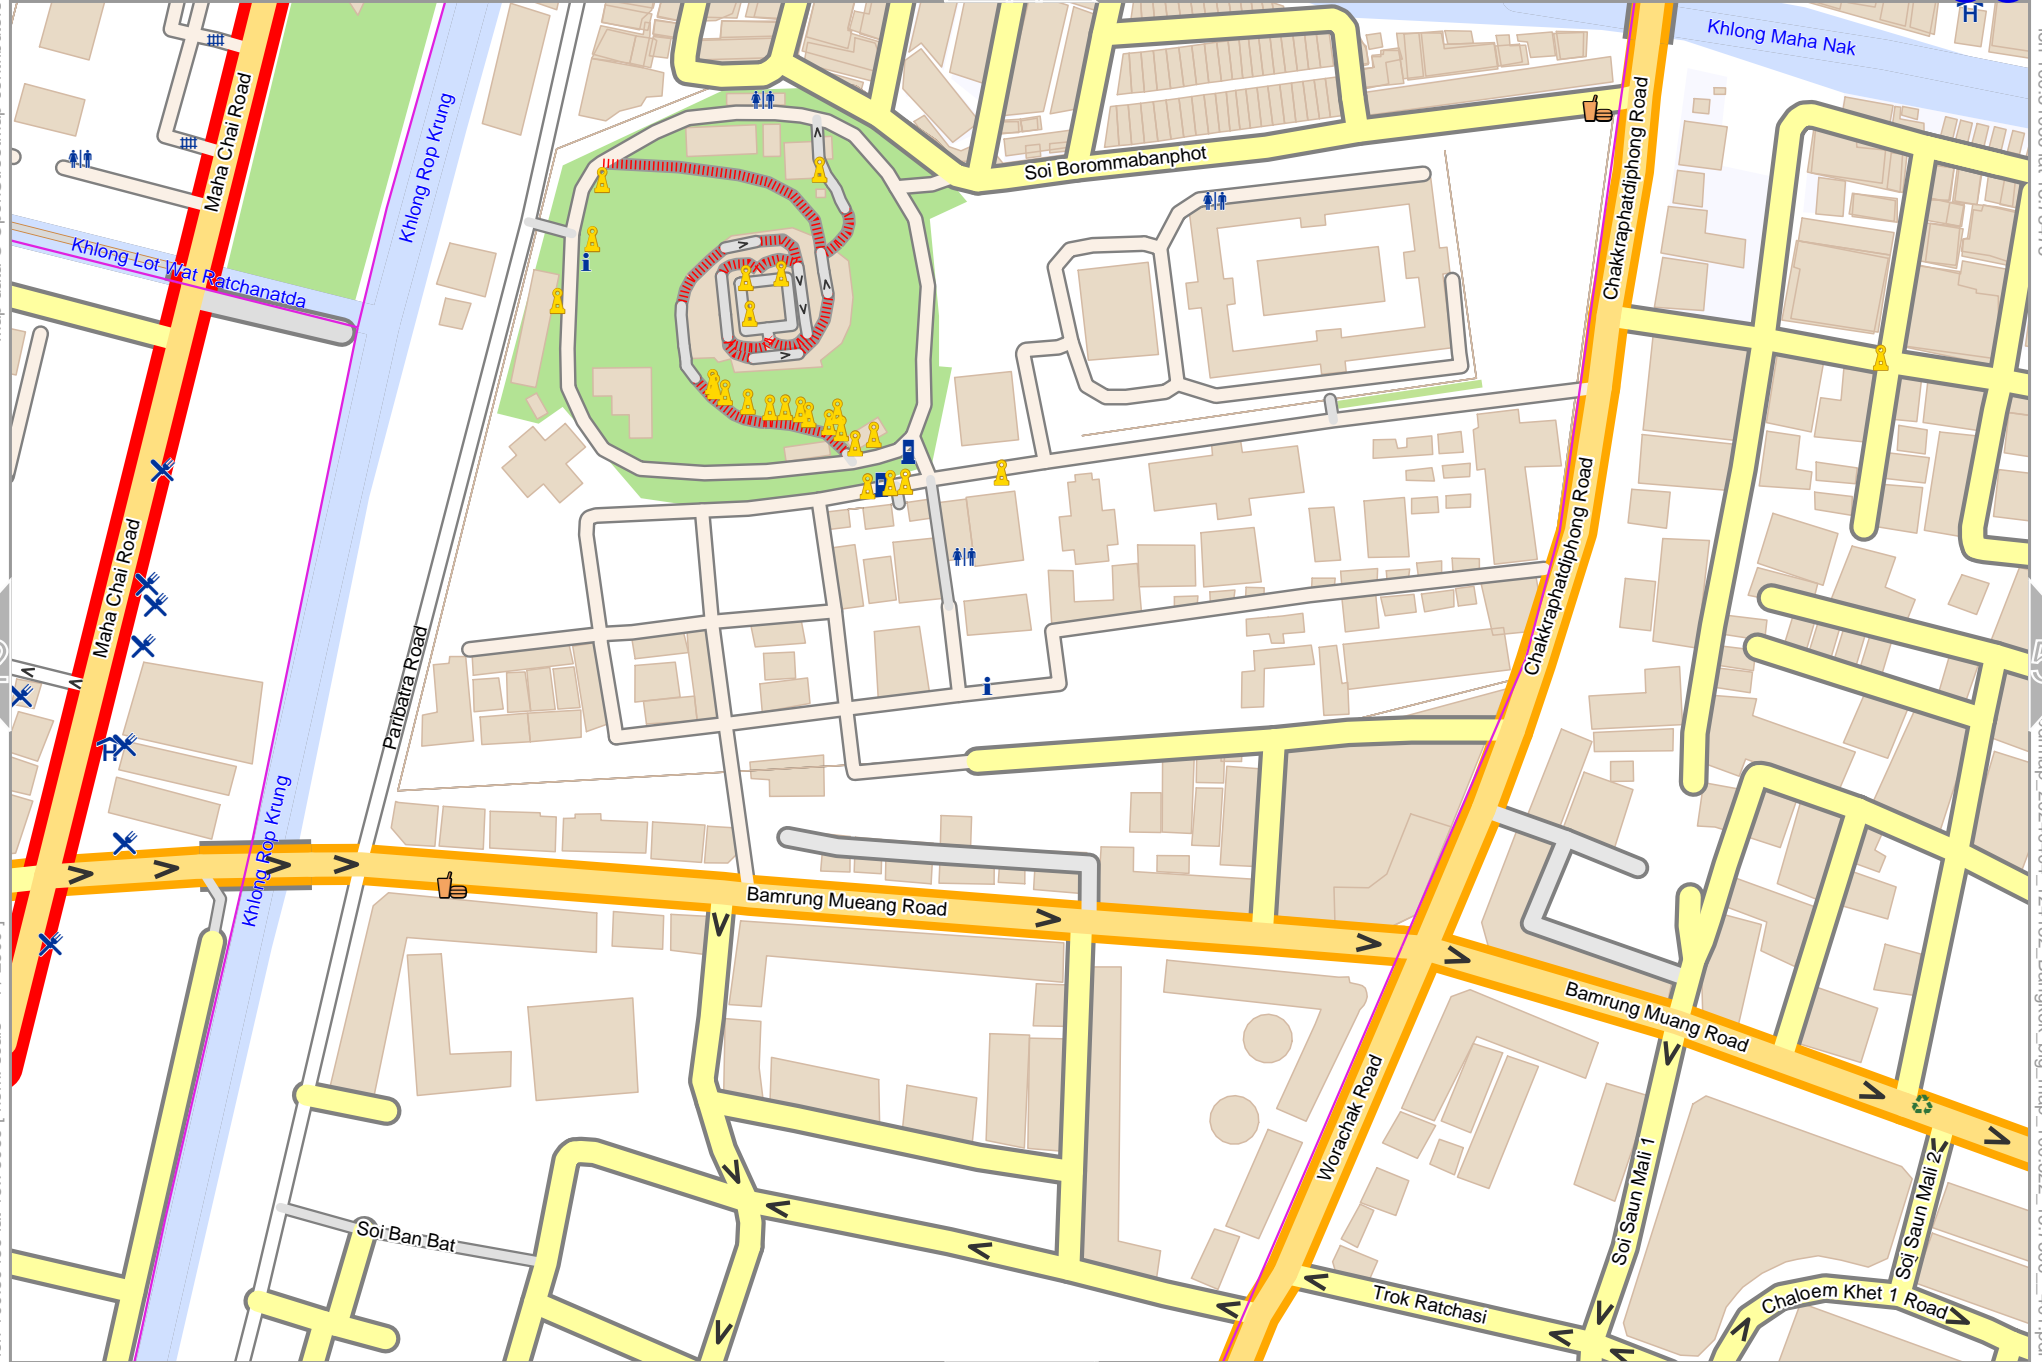

40

64

Map data © OpenStreetMap contributors

lon 100.50439 lat 13.75069 [nom. scale = 1 / 2500]

lon 100.51056 lat 13.75475

odfmap_20240404_124132_Bangkok_big_map_100.522_13.7506_401.pdf

0 100 m 200 m

Map data © OpenStreetMap contributors