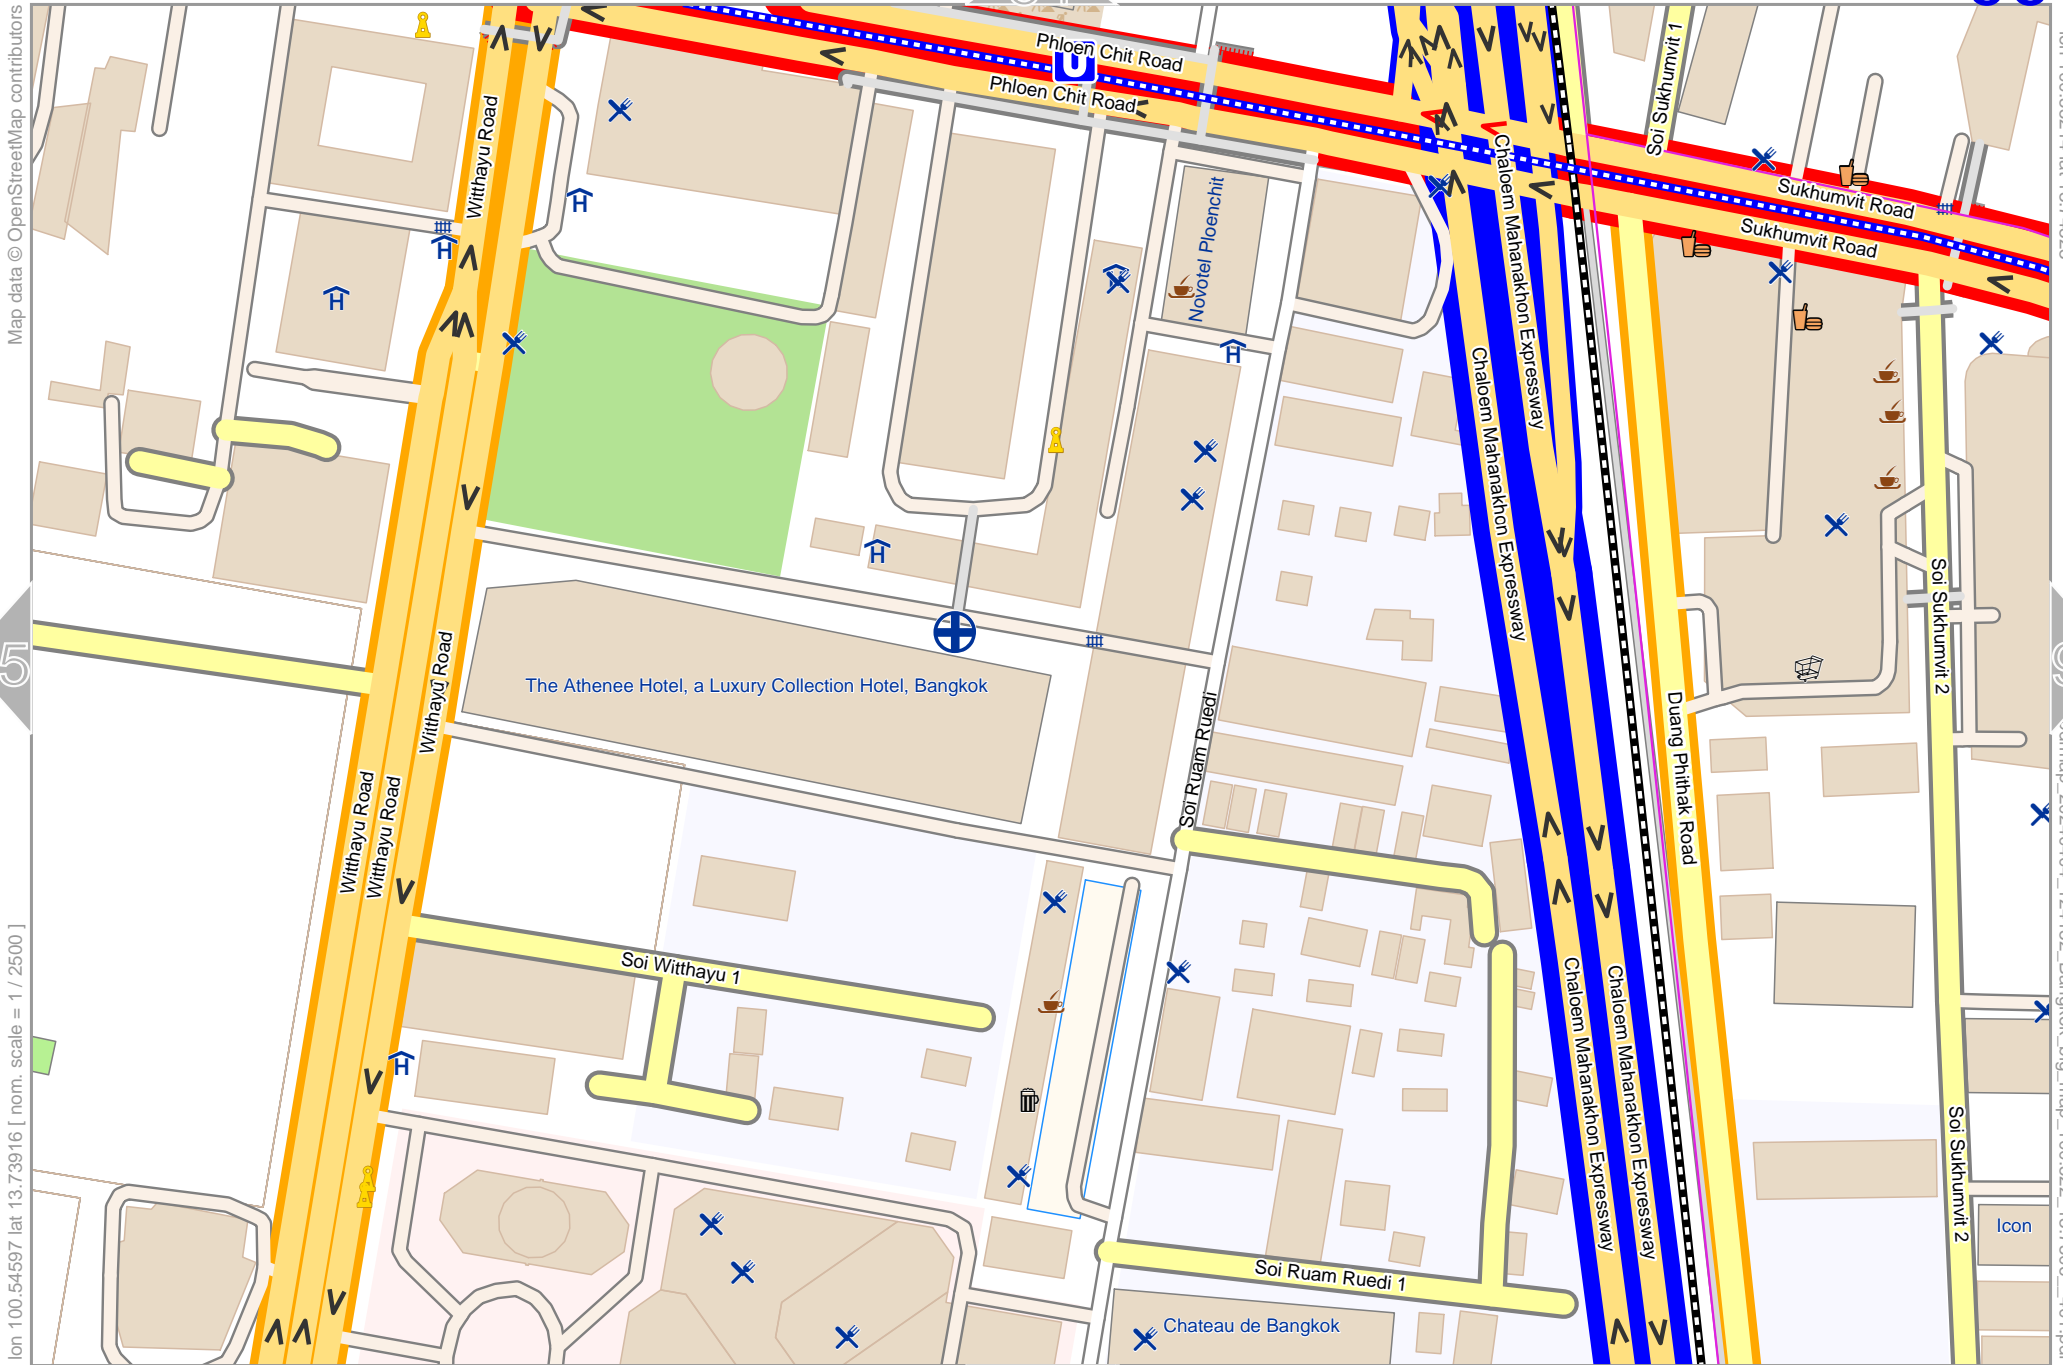

Map data © OpenStreetMap contributors

lon 100.55214 lat 13.74323

95

lon 100.54597 lat 13.73916 [nom. scale = 1 / 2500]

odfmap_20240404_124132_Bangkok_big_map_100.522_13.7506_401.pdf

0 100 m 200 m