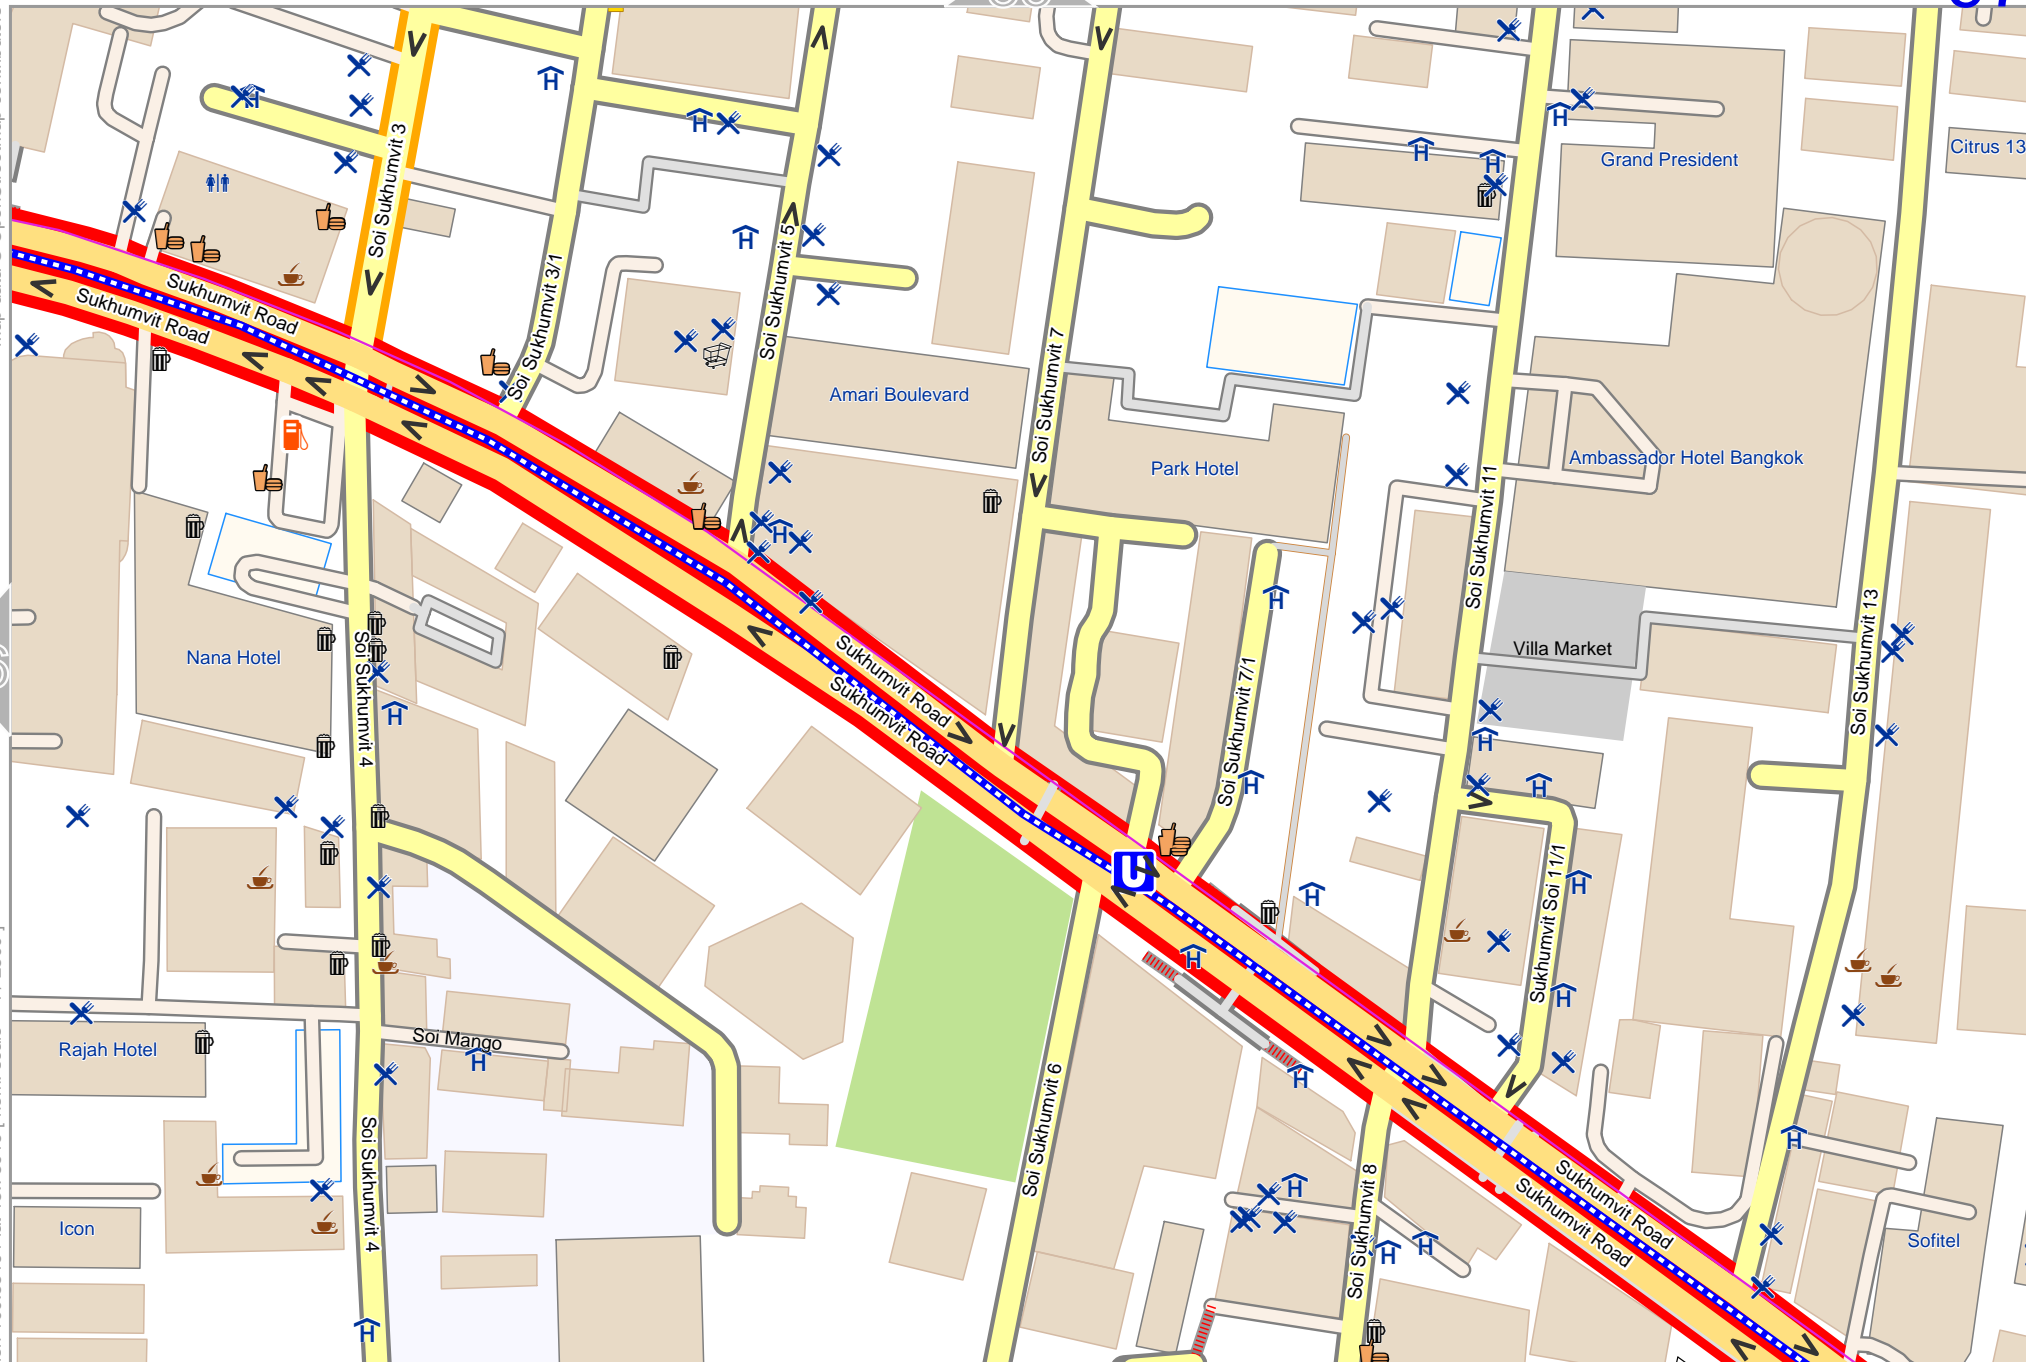

0 100 m 200 m

Map data © OpenStreetMap contributors

lon 100.55191 lat 13.73916 [nom. scale = 1 / 2500]

0 100 m 200 m

Map data © OpenStreetMap contributors

lon 100.48656 lat 13.73532 [nom. scale = 1 / 2500]