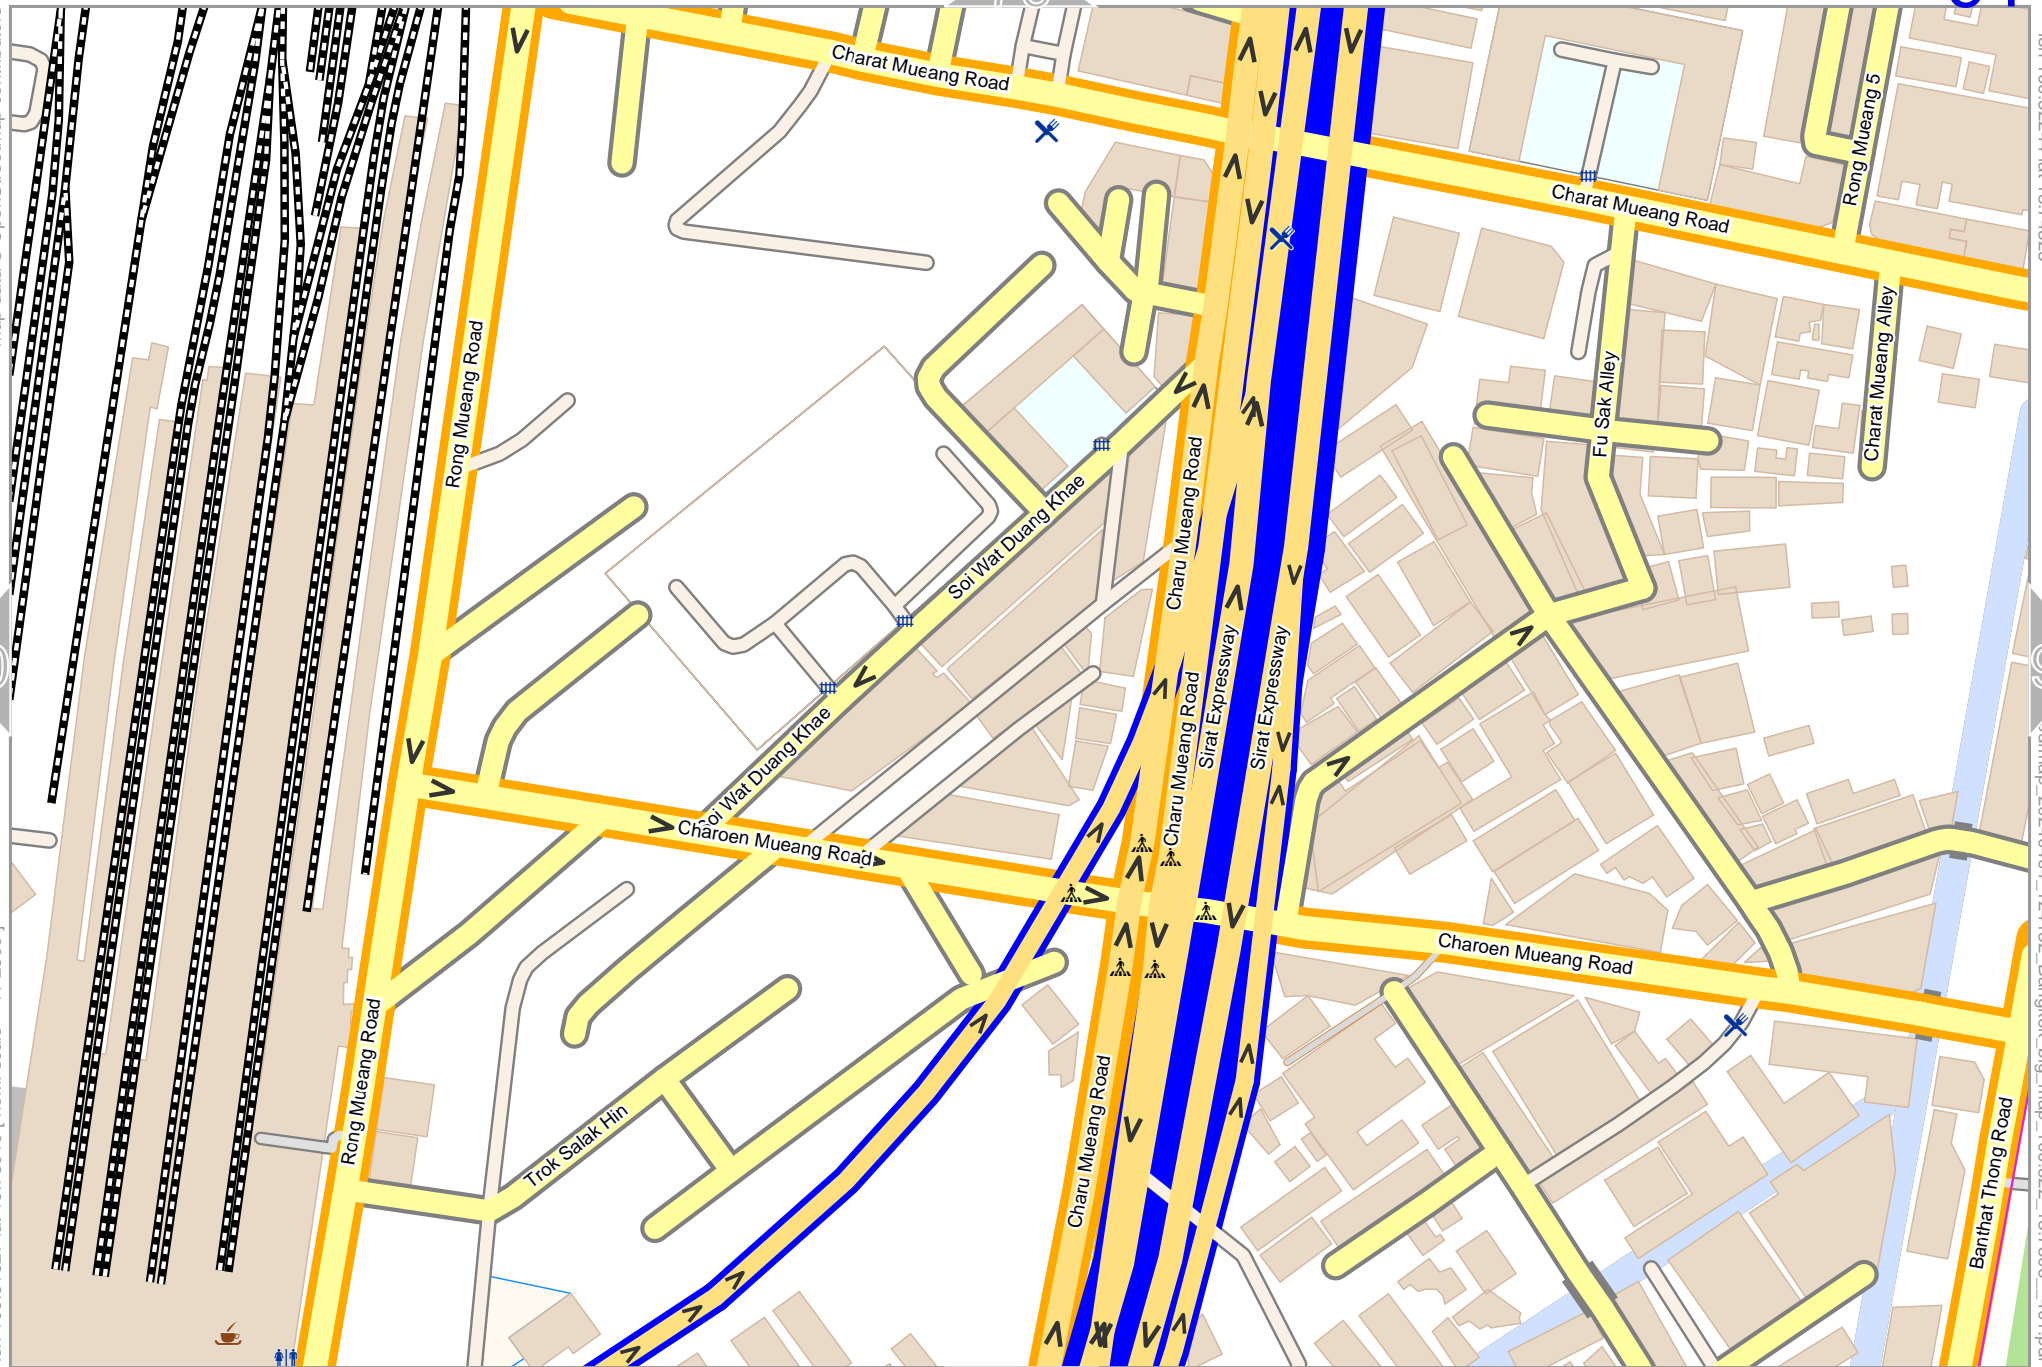

Map data © OpenStreetMap contributors

lon 100.51627 lat 13.73916 [nom. scale = 1 / 2500]

lon 100.52244 lat 13.74323

odfmap_20240404_124132_Bangkok_big_map_100.522_13.7506_401.pdf

0 100 m 200 m