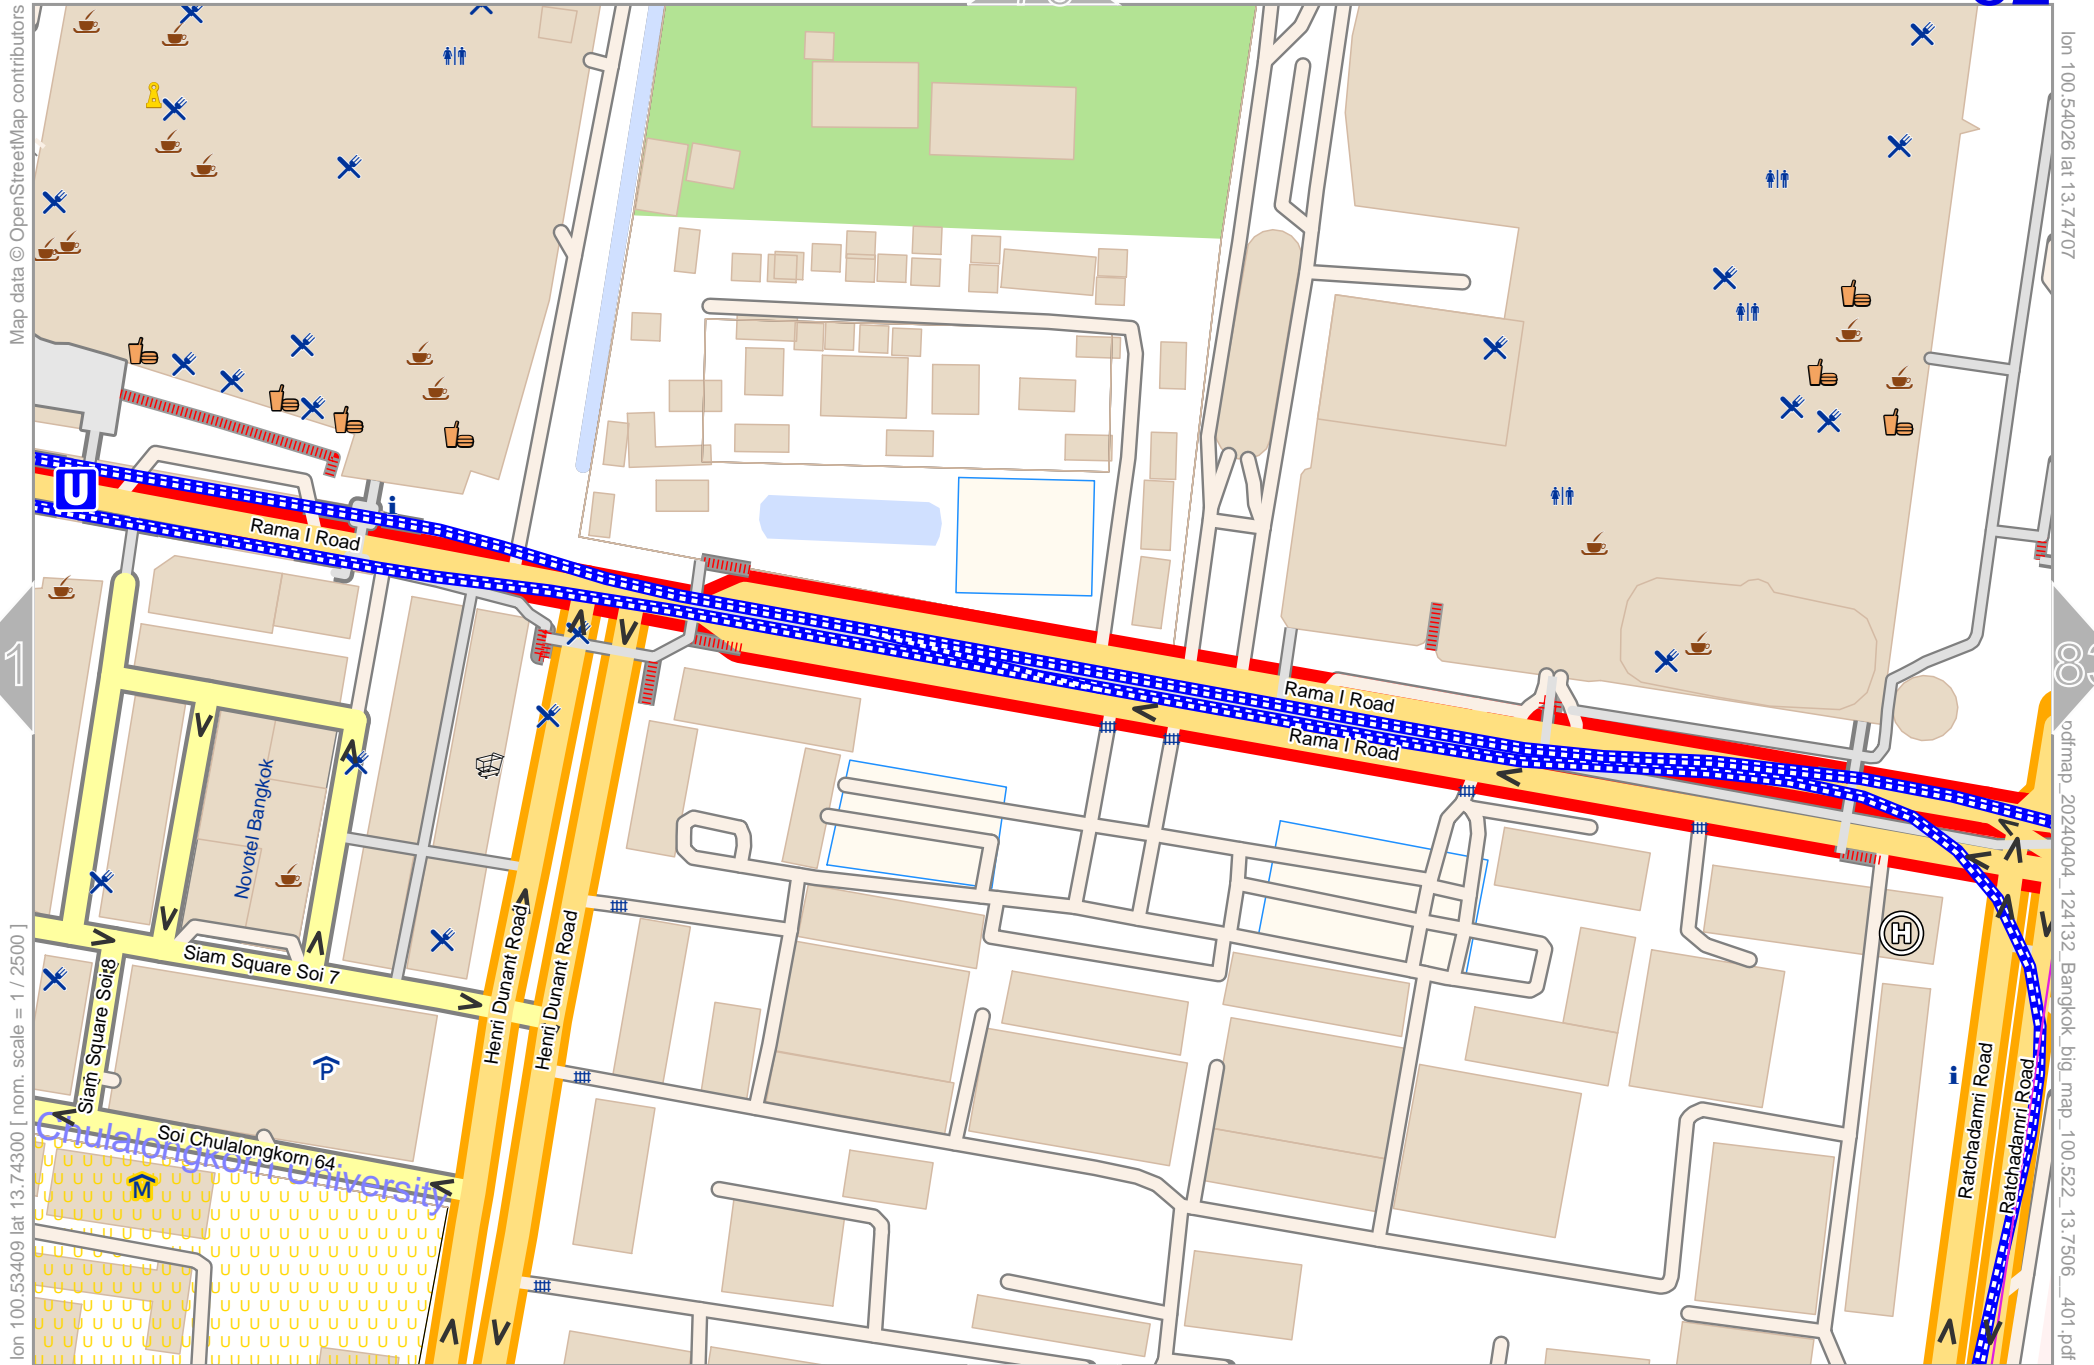

Map data © OpenStreetMap contributors

lon 100.53409 lat 13.74300 [nom. scale = 1 / 2500]

lon 100.54026 lat 13.74707
pdfmap_20240404_124132_Bangkok_big_map_100.522_13.7506_401.pdf