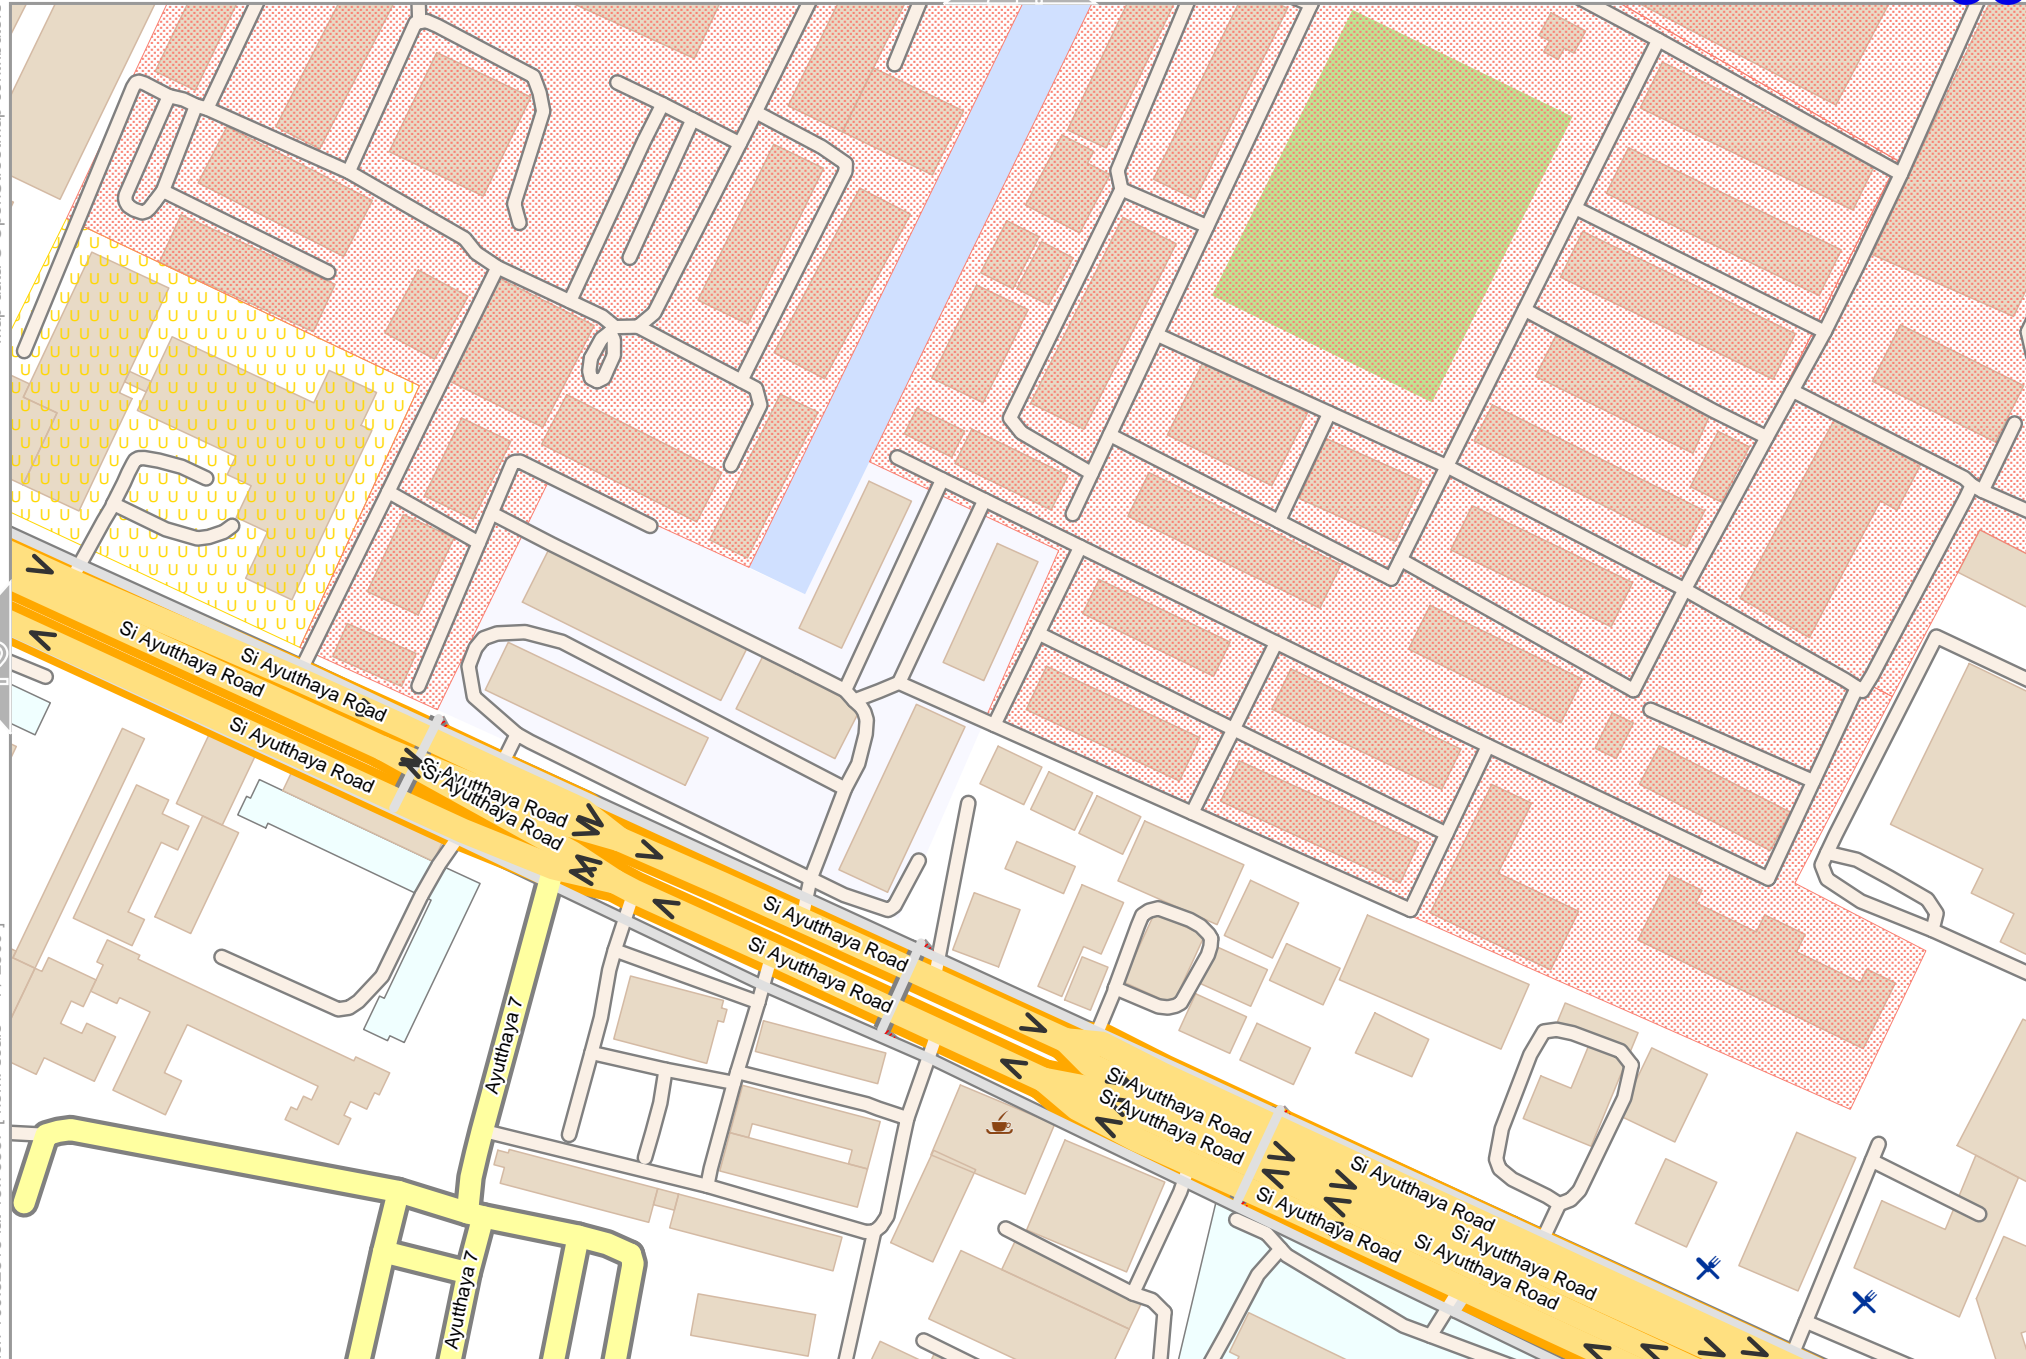

Map data © OpenStreetMap contributors

lon 100.52815 lat 13.75837

odfmap_20240404_124132_Bangkok_big_map_100.522_13.7506_401.pdf

32

34

21

45

lon 100.52815 lat 13.75837 [nom. scale = 1 / 2500]

0 100 m 200 m