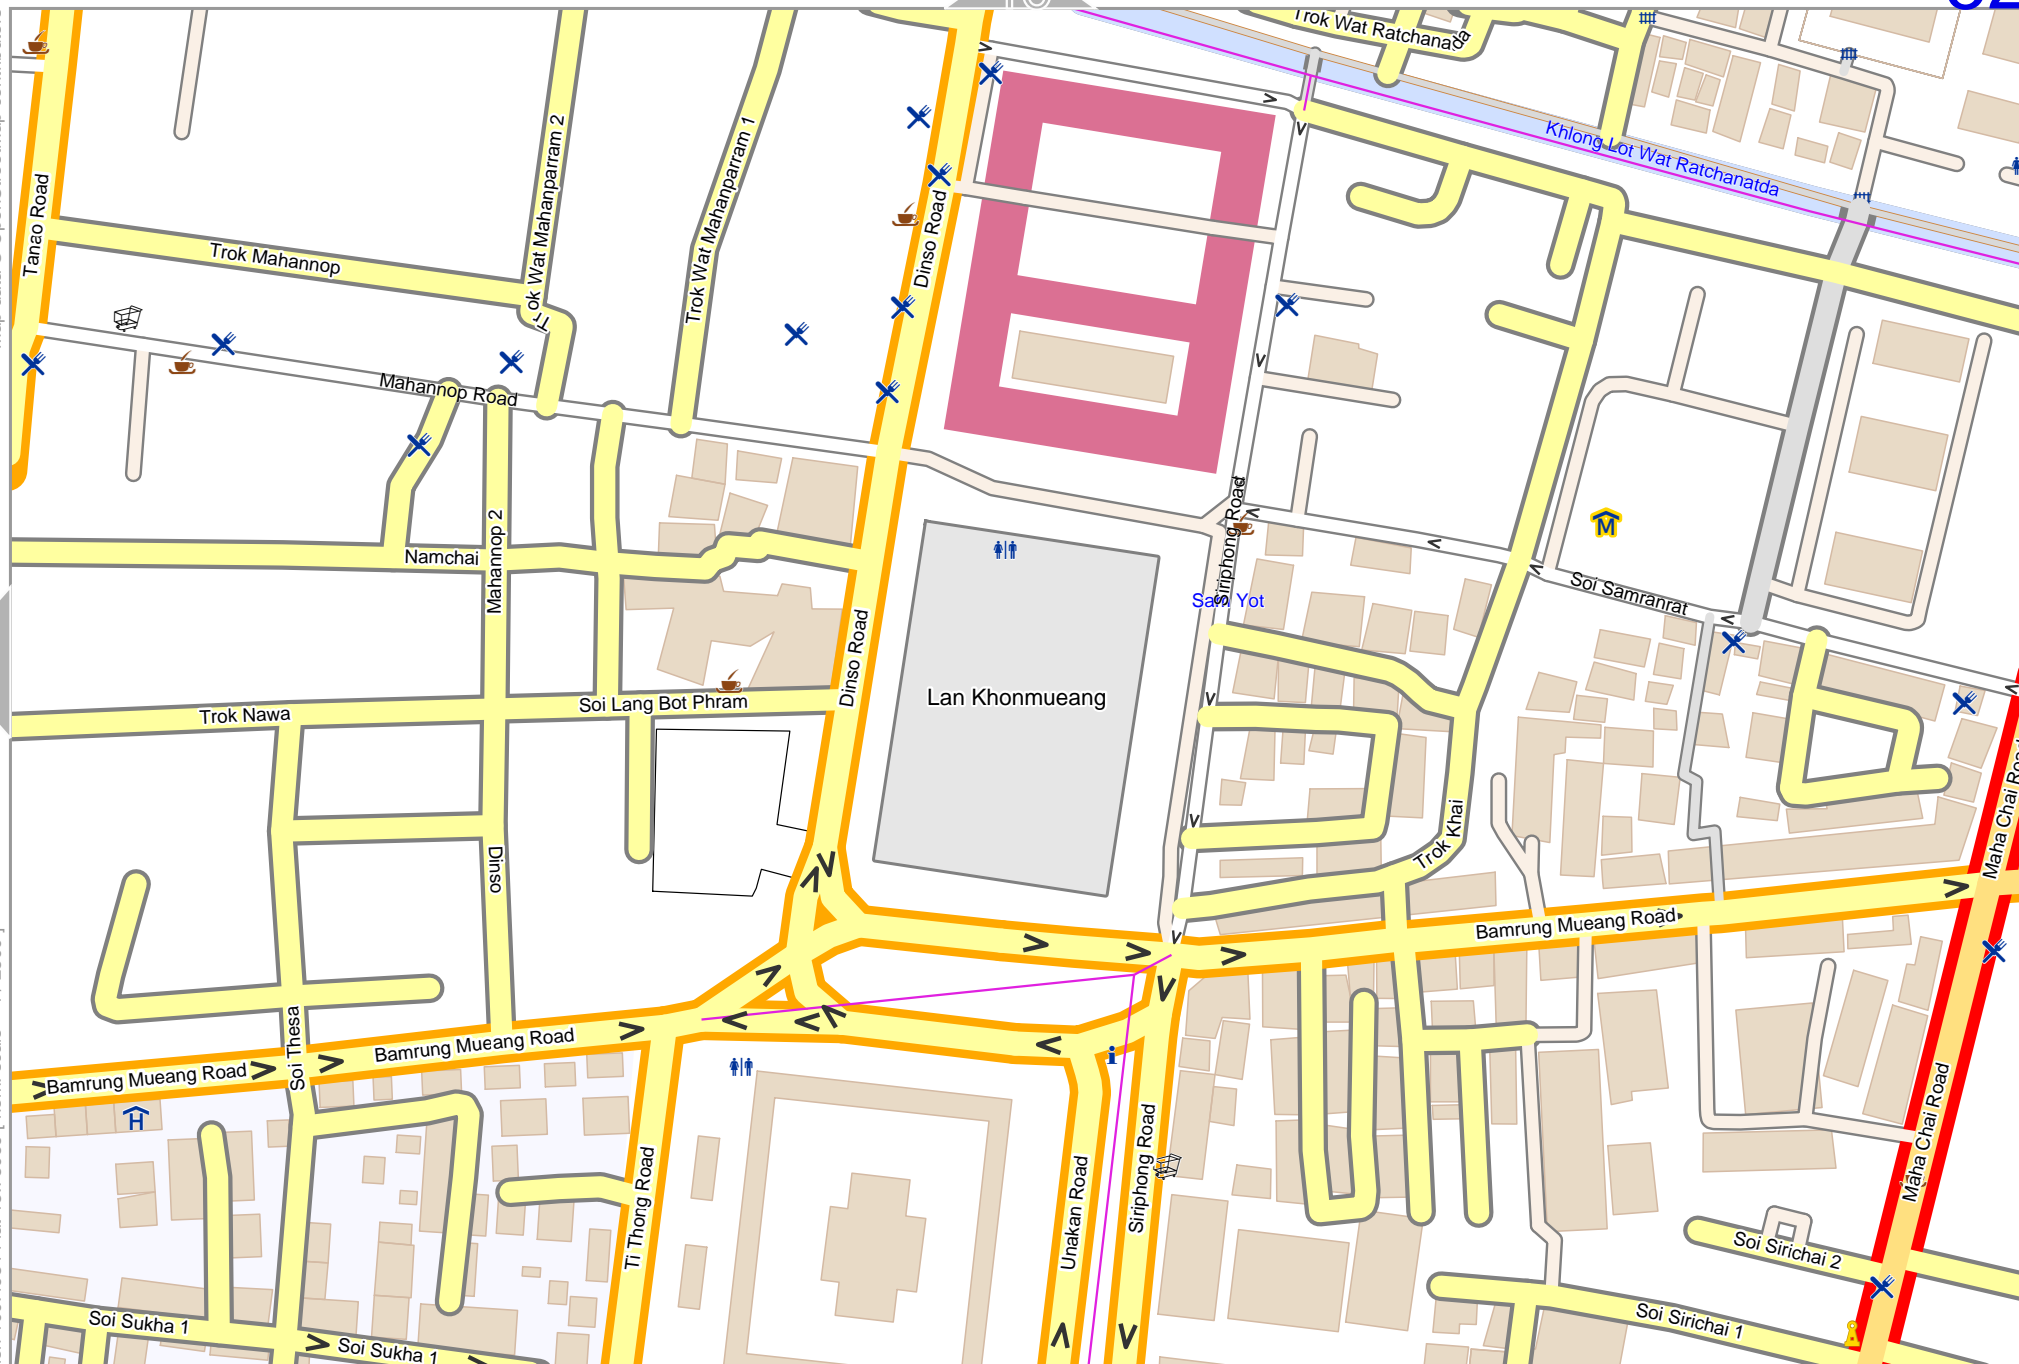

lon 100.49250 lat 13.75069 [nom. scale = 1 / 2500]

Bangkok

Map data © OpenStreetMap contributors

lon 100.50462 lat 13.75475

51

53

lon 100.49844 lat 13.75069 [nom. scale = 1 / 2500]

odfmap_20240404_124132_Bangkok_big_map_100.522_13.7506_401.pdf