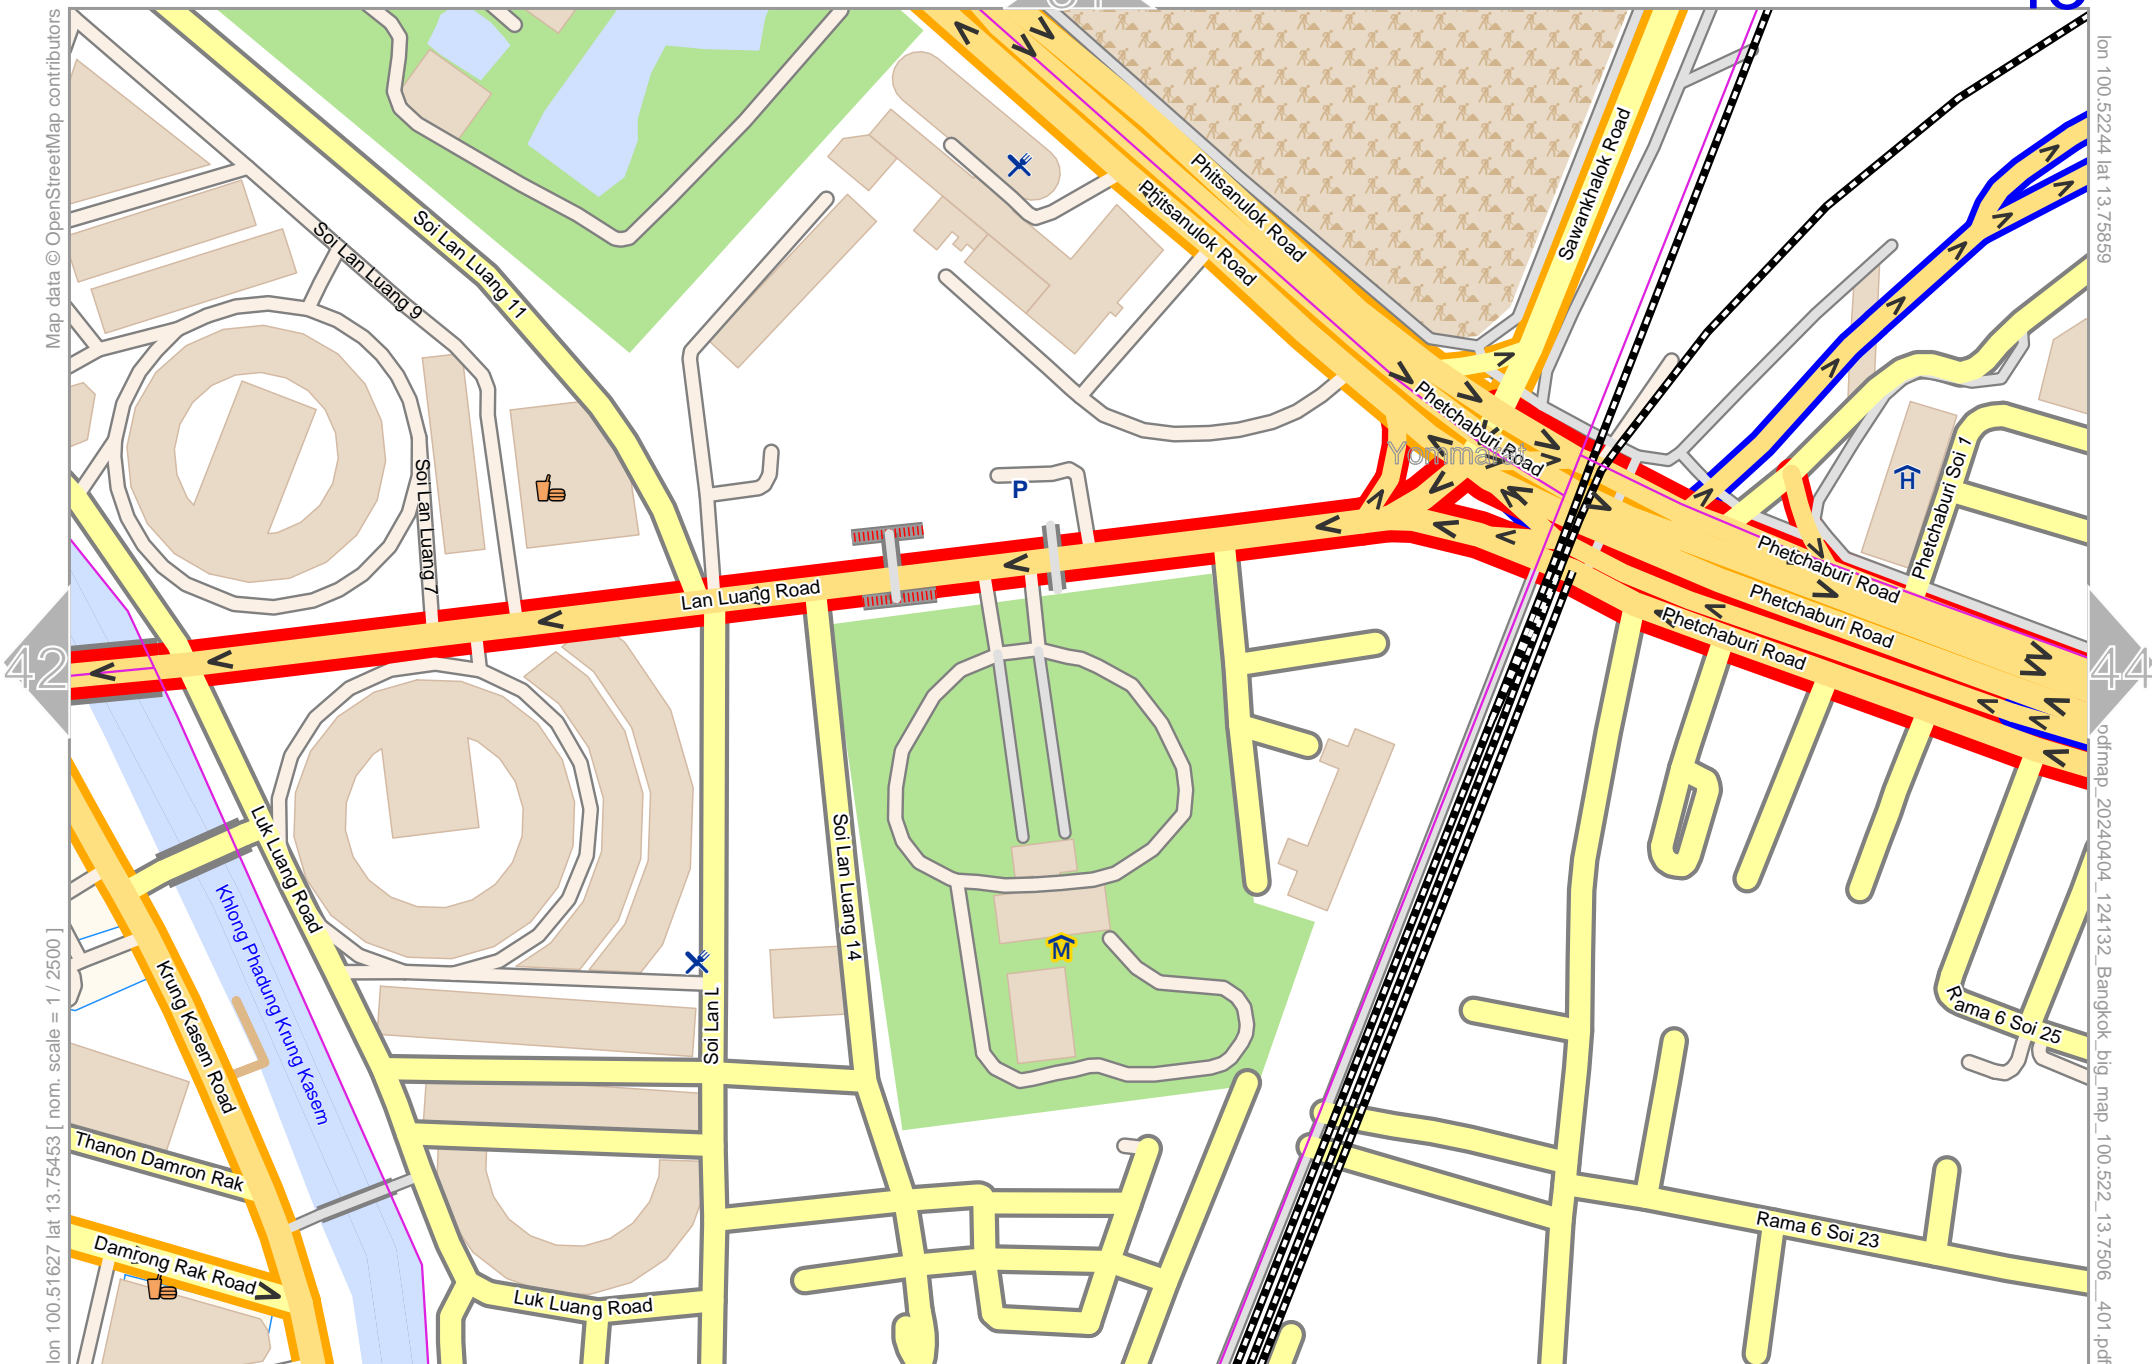

Map data © OpenStreetMap contributors

lon 100.52244 lat 13.75859

odfmap_20240404_124132_Bangkok_big_map_100.522_13.7506_401.pdf

lon 100.51627 lat 13.75453 [nom. scale = 1 / 2500]

0 100 m 200 m