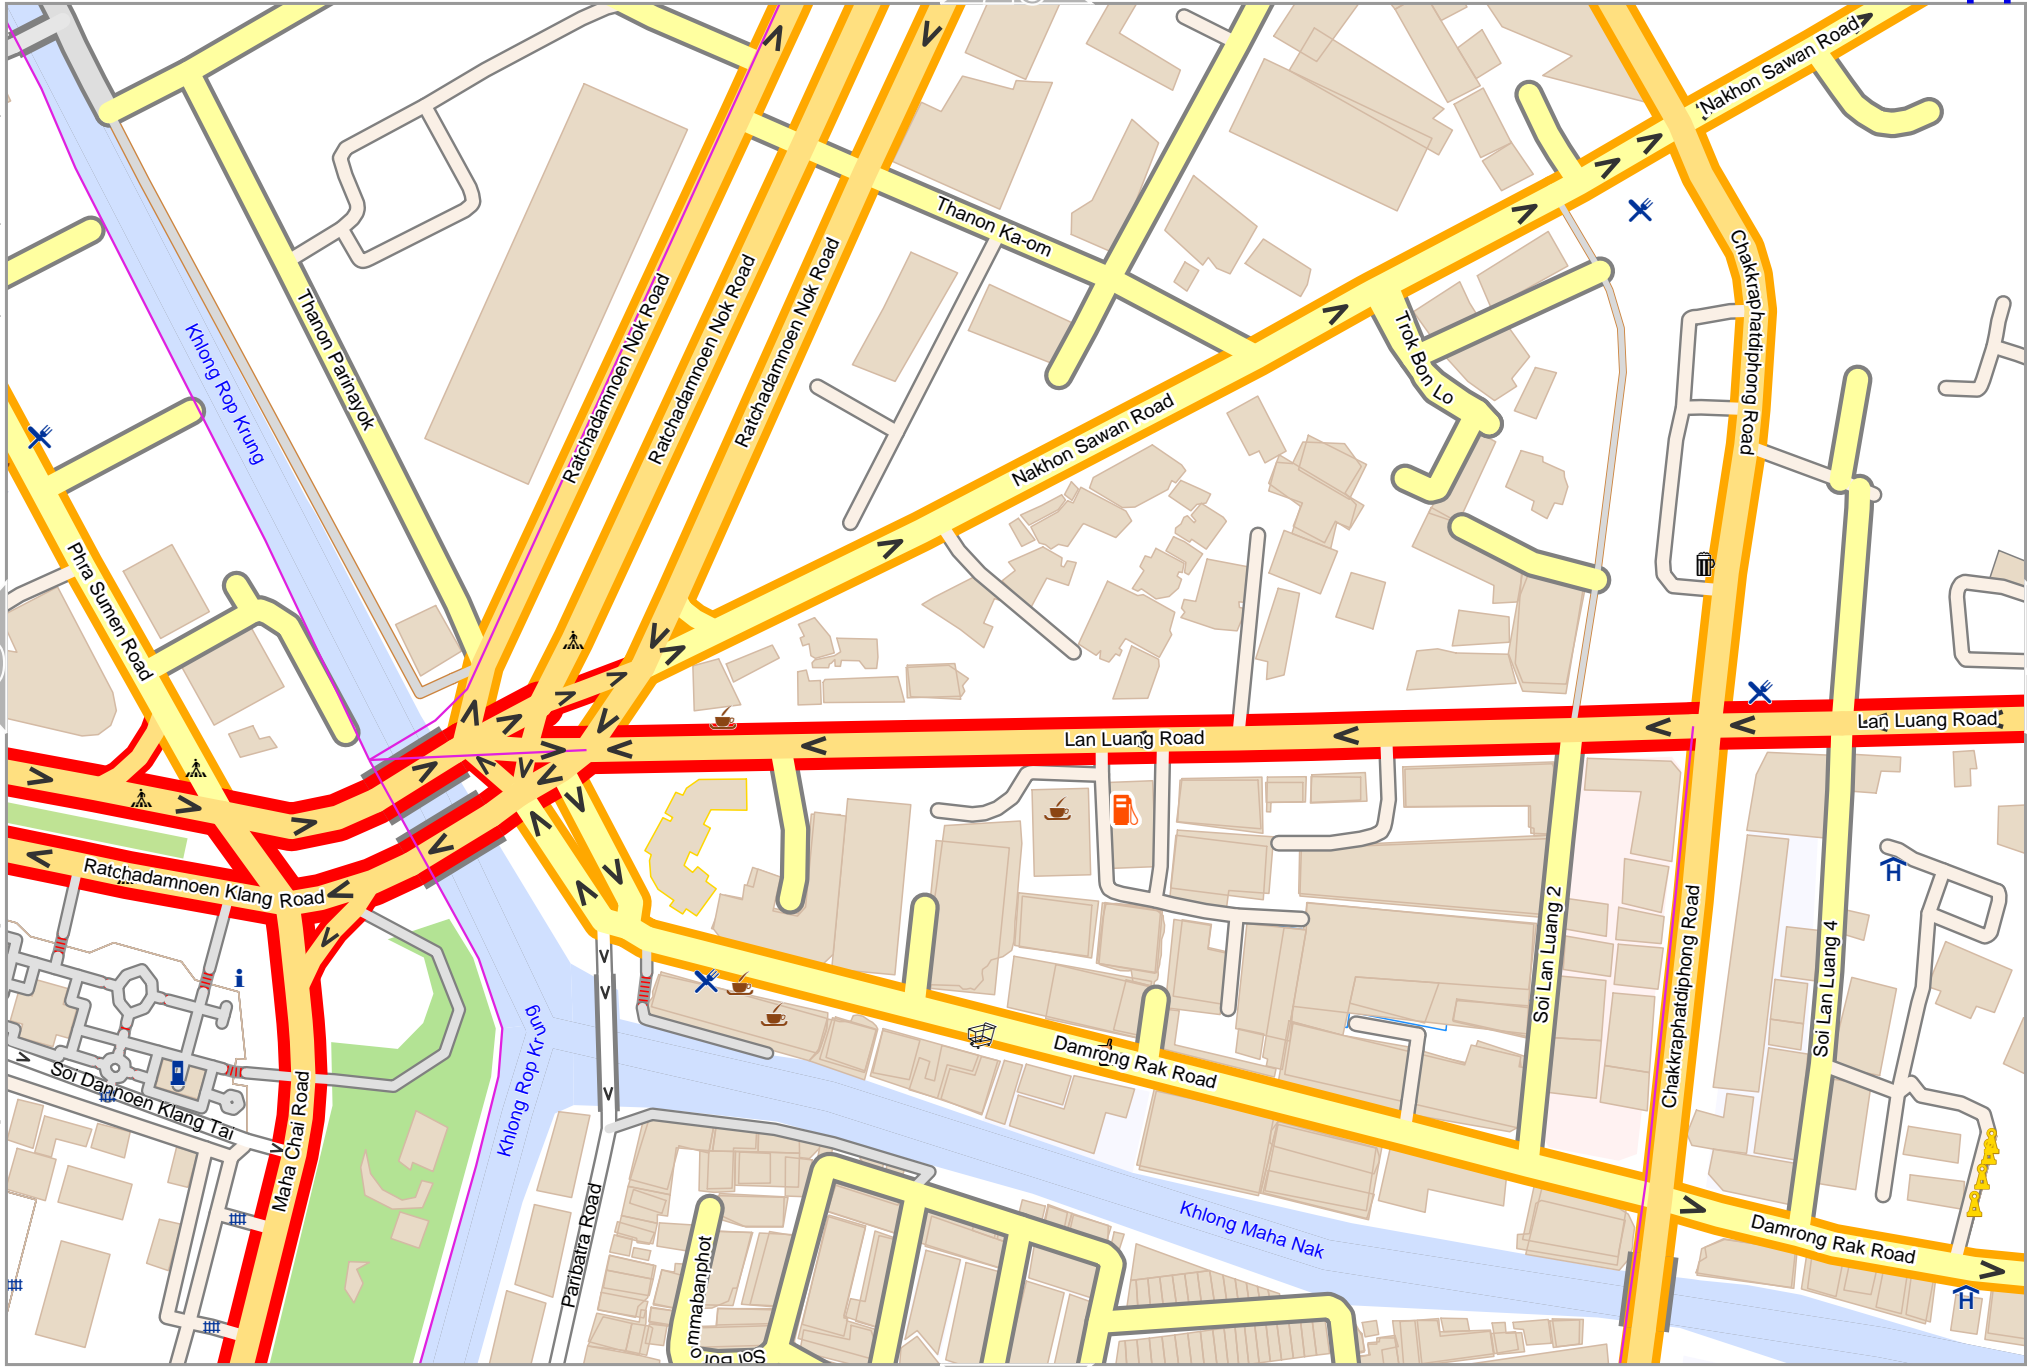

Bangkok big map

41

29

42

53

Map data © OpenStreetMap contributors

lon 100.51056 lat 13.75859

odfmap_20240404_124132_Bangkok_big_map_100.522_13.7506_401.pdf

lon 100.50439 lat 13.75453 [nom. scale = 1 / 2500]