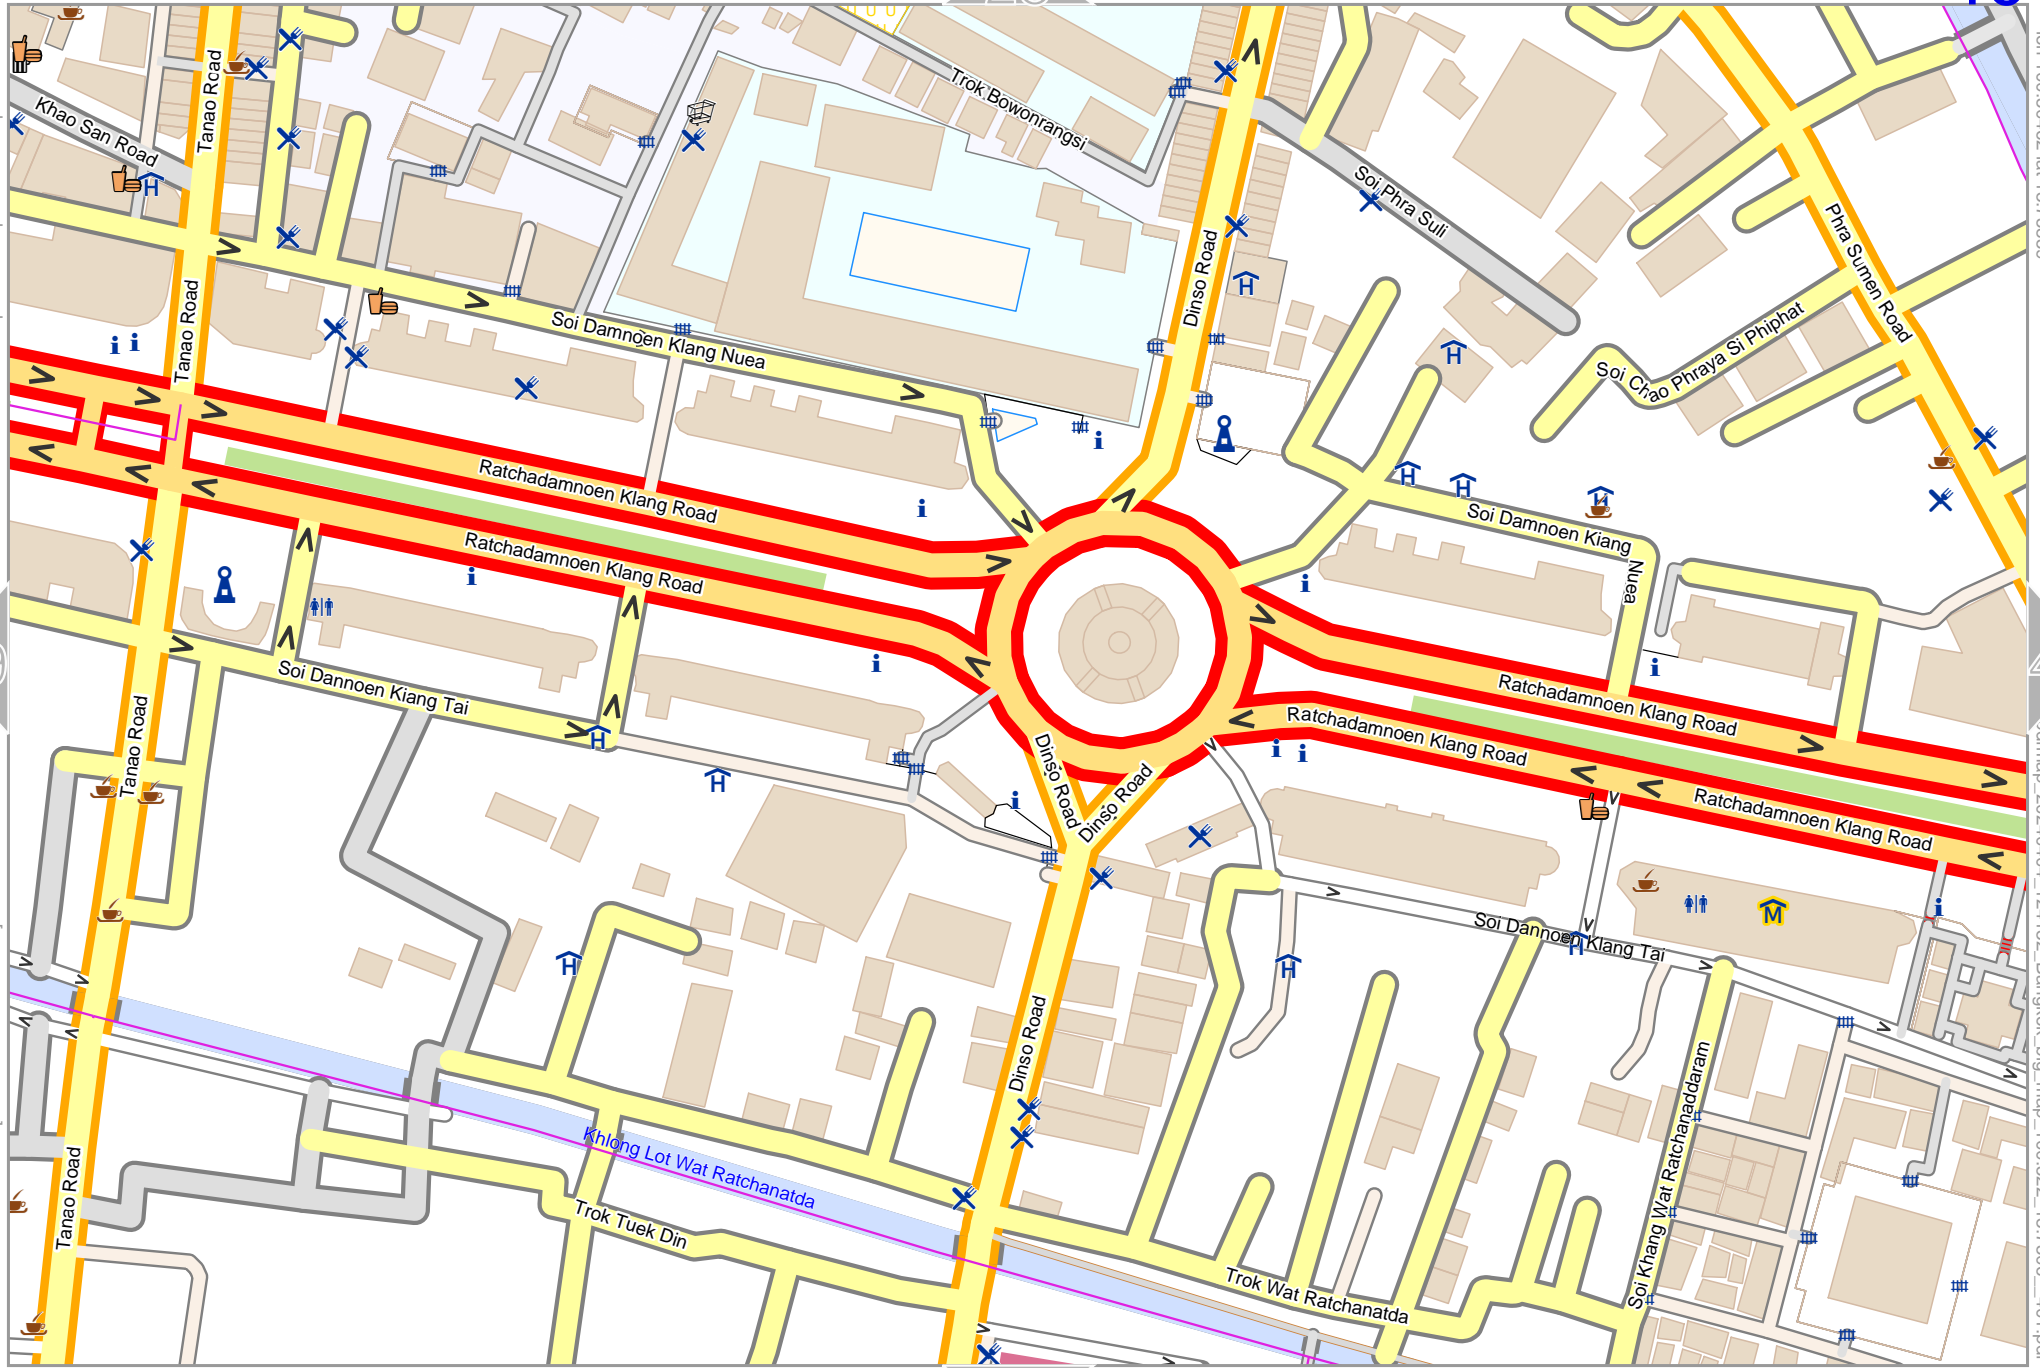

lon 100.50462 lat 13.75859

odfmap_20240404_124132_Bangkok_big_map_100.522_13.7506_401.pdf

0 100 m 200 m

52

Bangkok big map

41

29

42