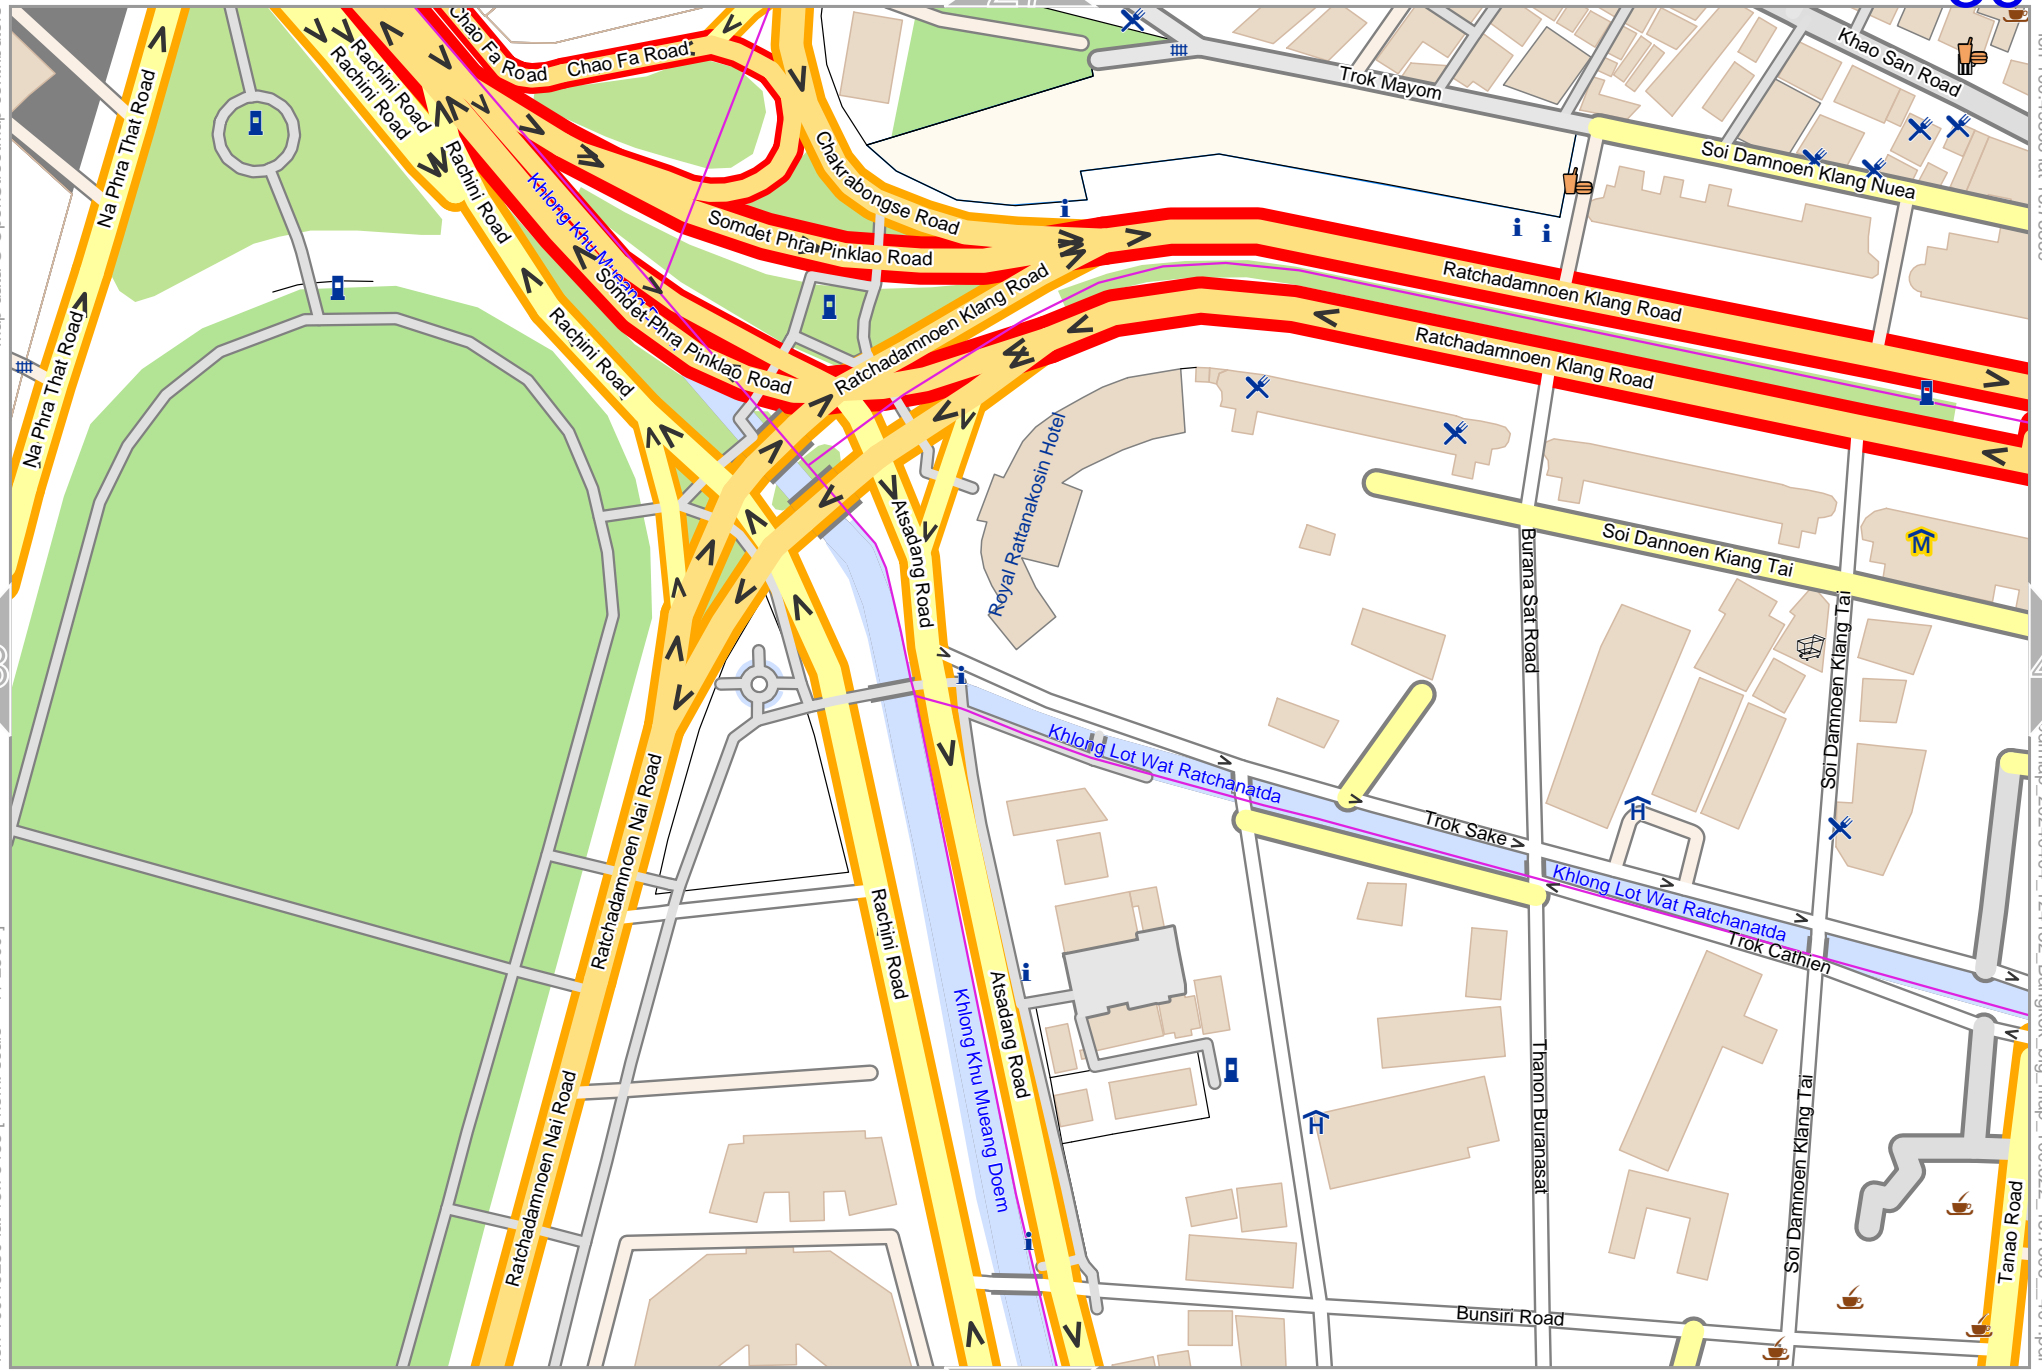

lon 100.48656 lat 13.75453 [nom. scale = 1 / 2500]

lon 100.48273 lat 13.75859

odfmap_20240404_124132_Bangkok_big_map_100.522_13.7506_401.pdf

0 100 m 200 m

Map data © OpenStreetMap contributors

lon 100.49868 lat 13.75859