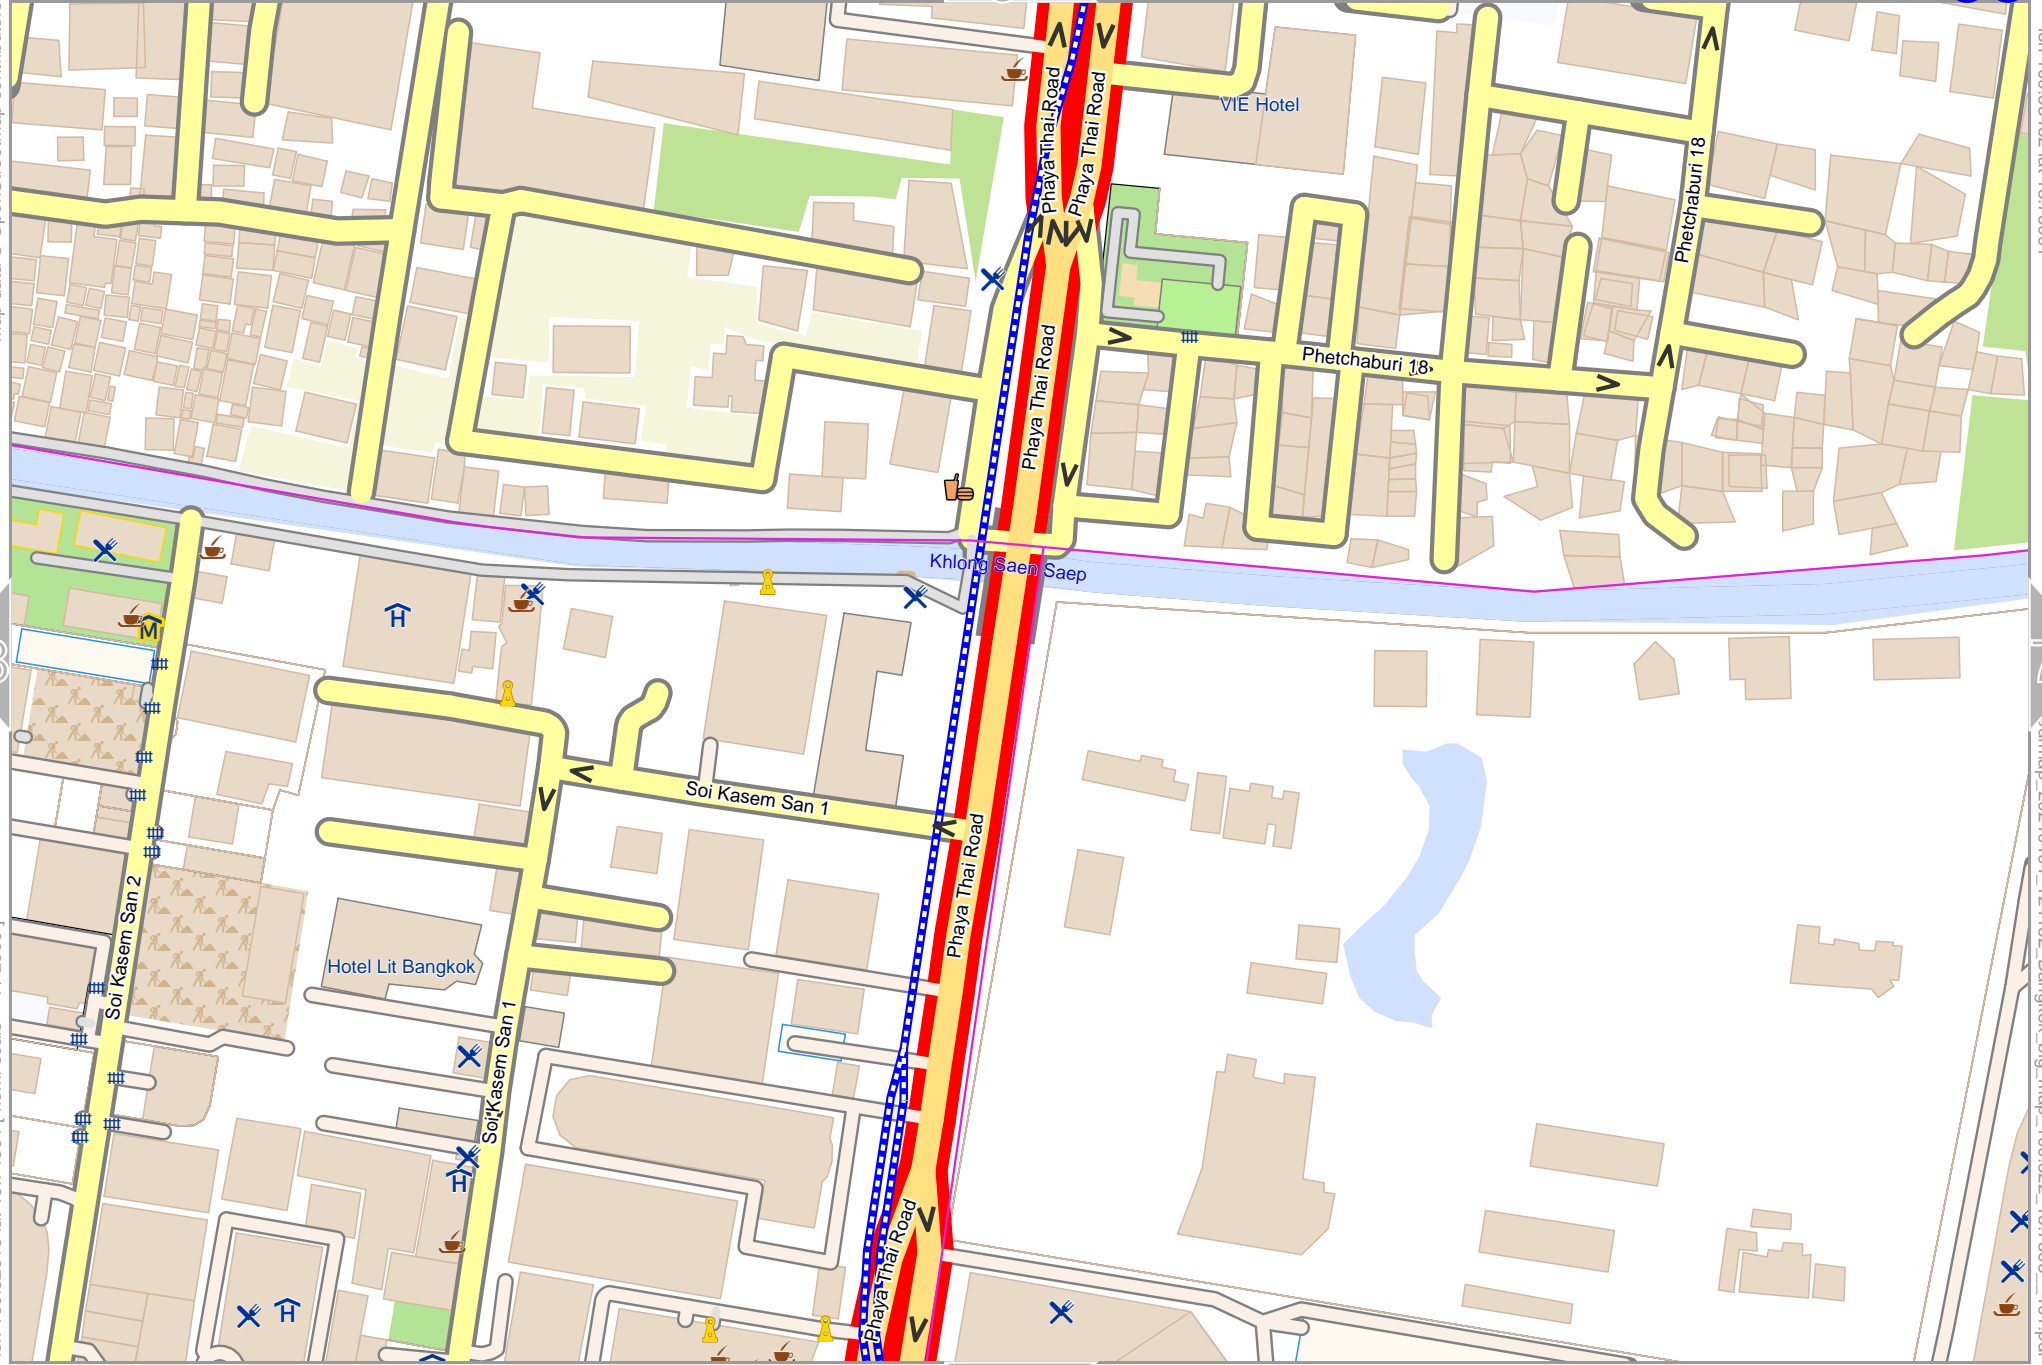

Map data © OpenStreetMap contributors

lon 100.53432 lat 13.75091

lon 100.52815 lat 13.74684 [nom. scale = 1 / 2500]

odfmap_20240404_124132_Bangkok_big_map_100.522_13.7506_401.pdf

0 100 m 200 m

81