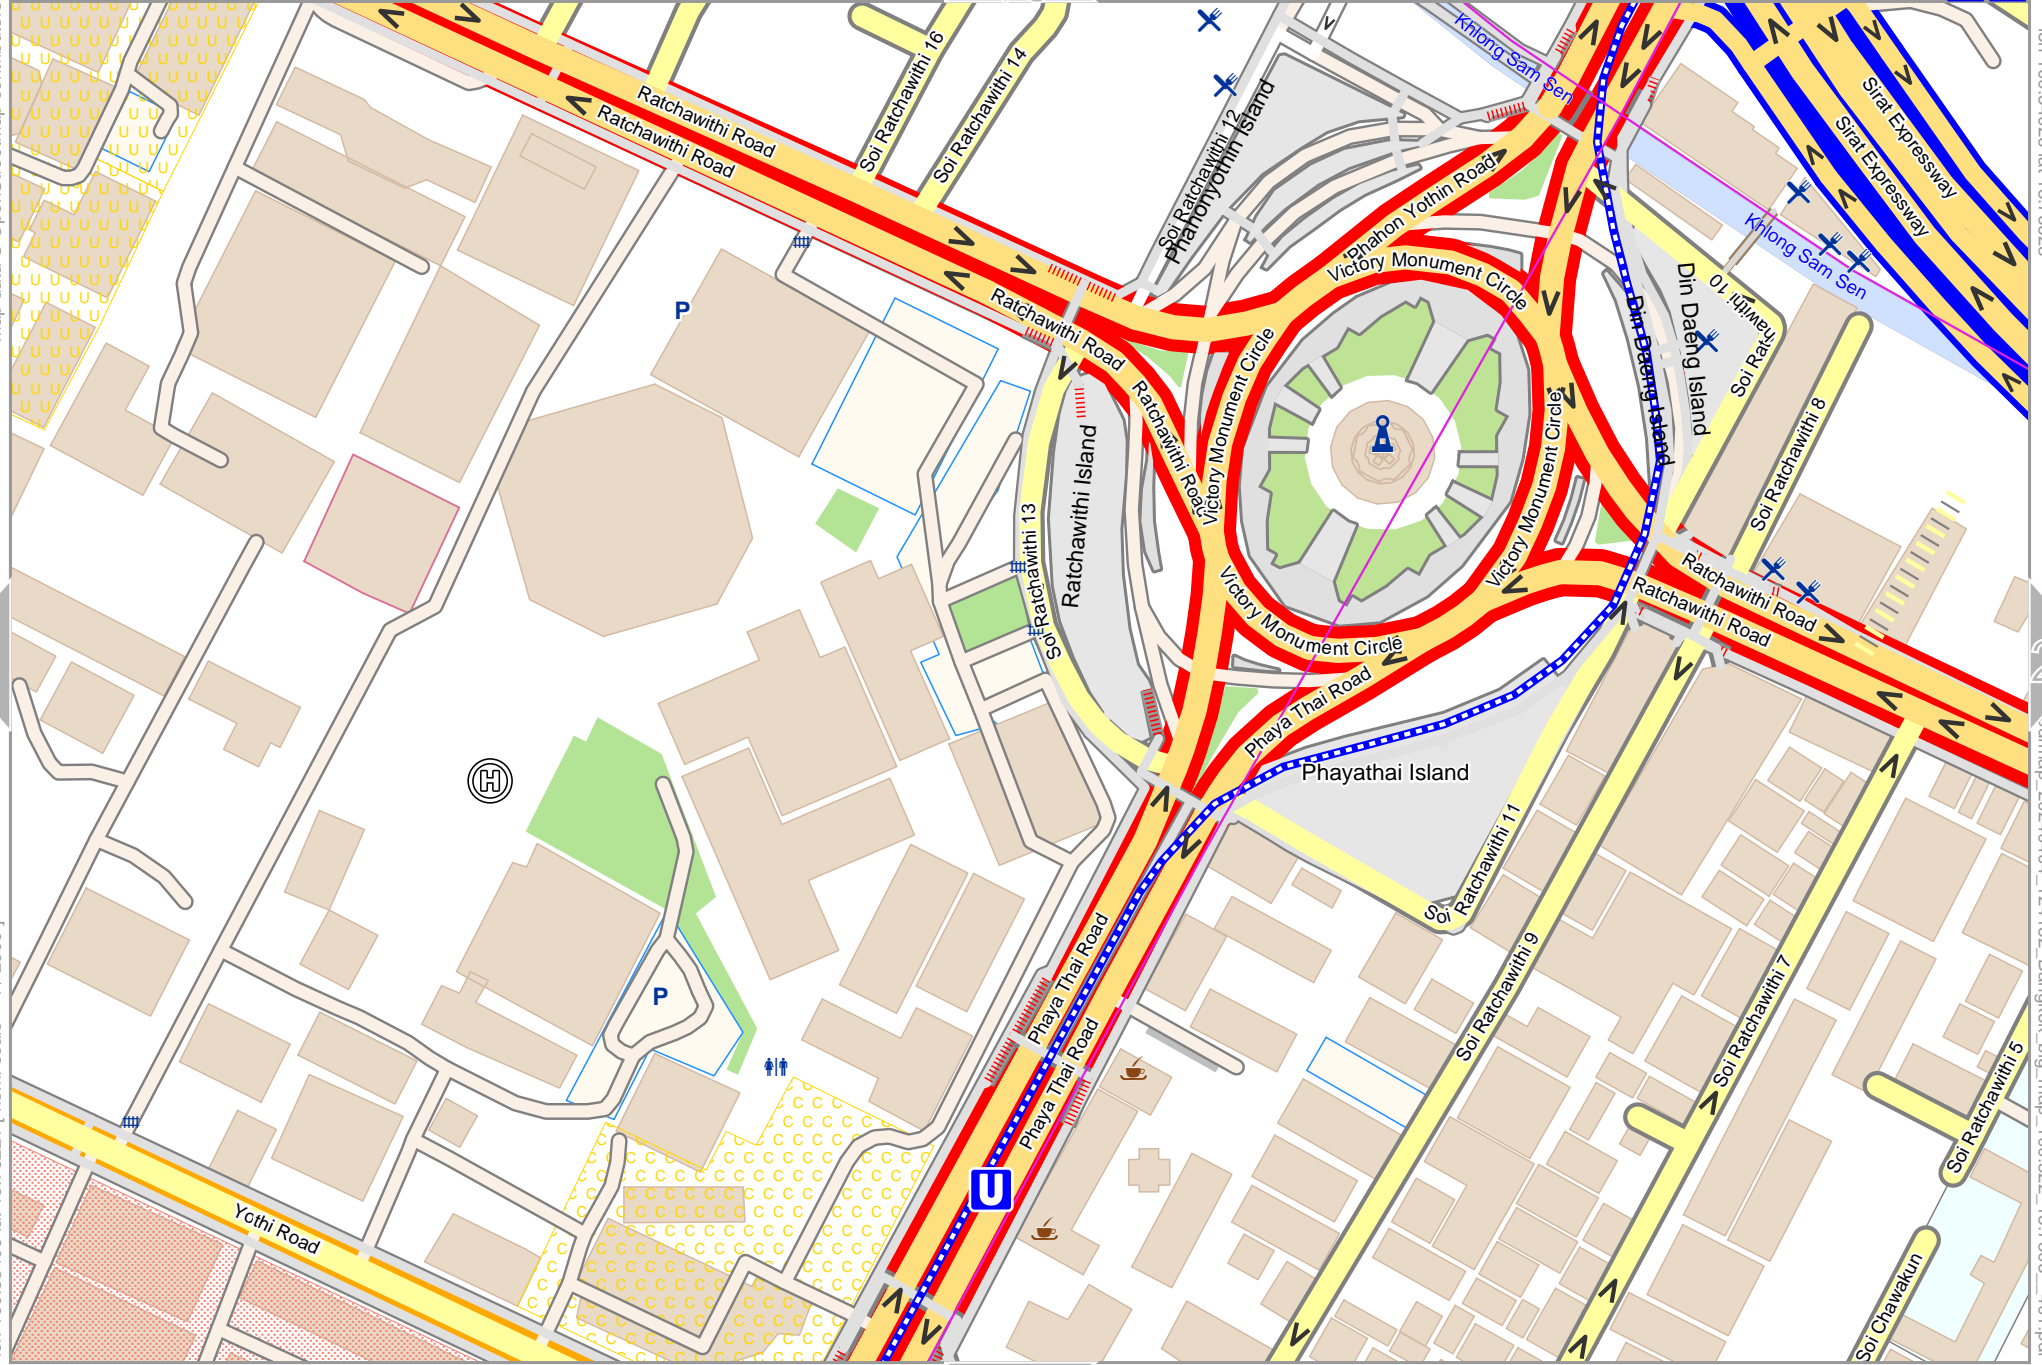

Map data © OpenStreetMap contributors

lon 100.53409 lat 13.76221 [nom. scale = 1 / 2500]

lon 100.54026 lat 13.76628

odfmap_20240404_124132_Bangkok_big_map_100.522_13.7506_401.pdf

0 100 m 200 m