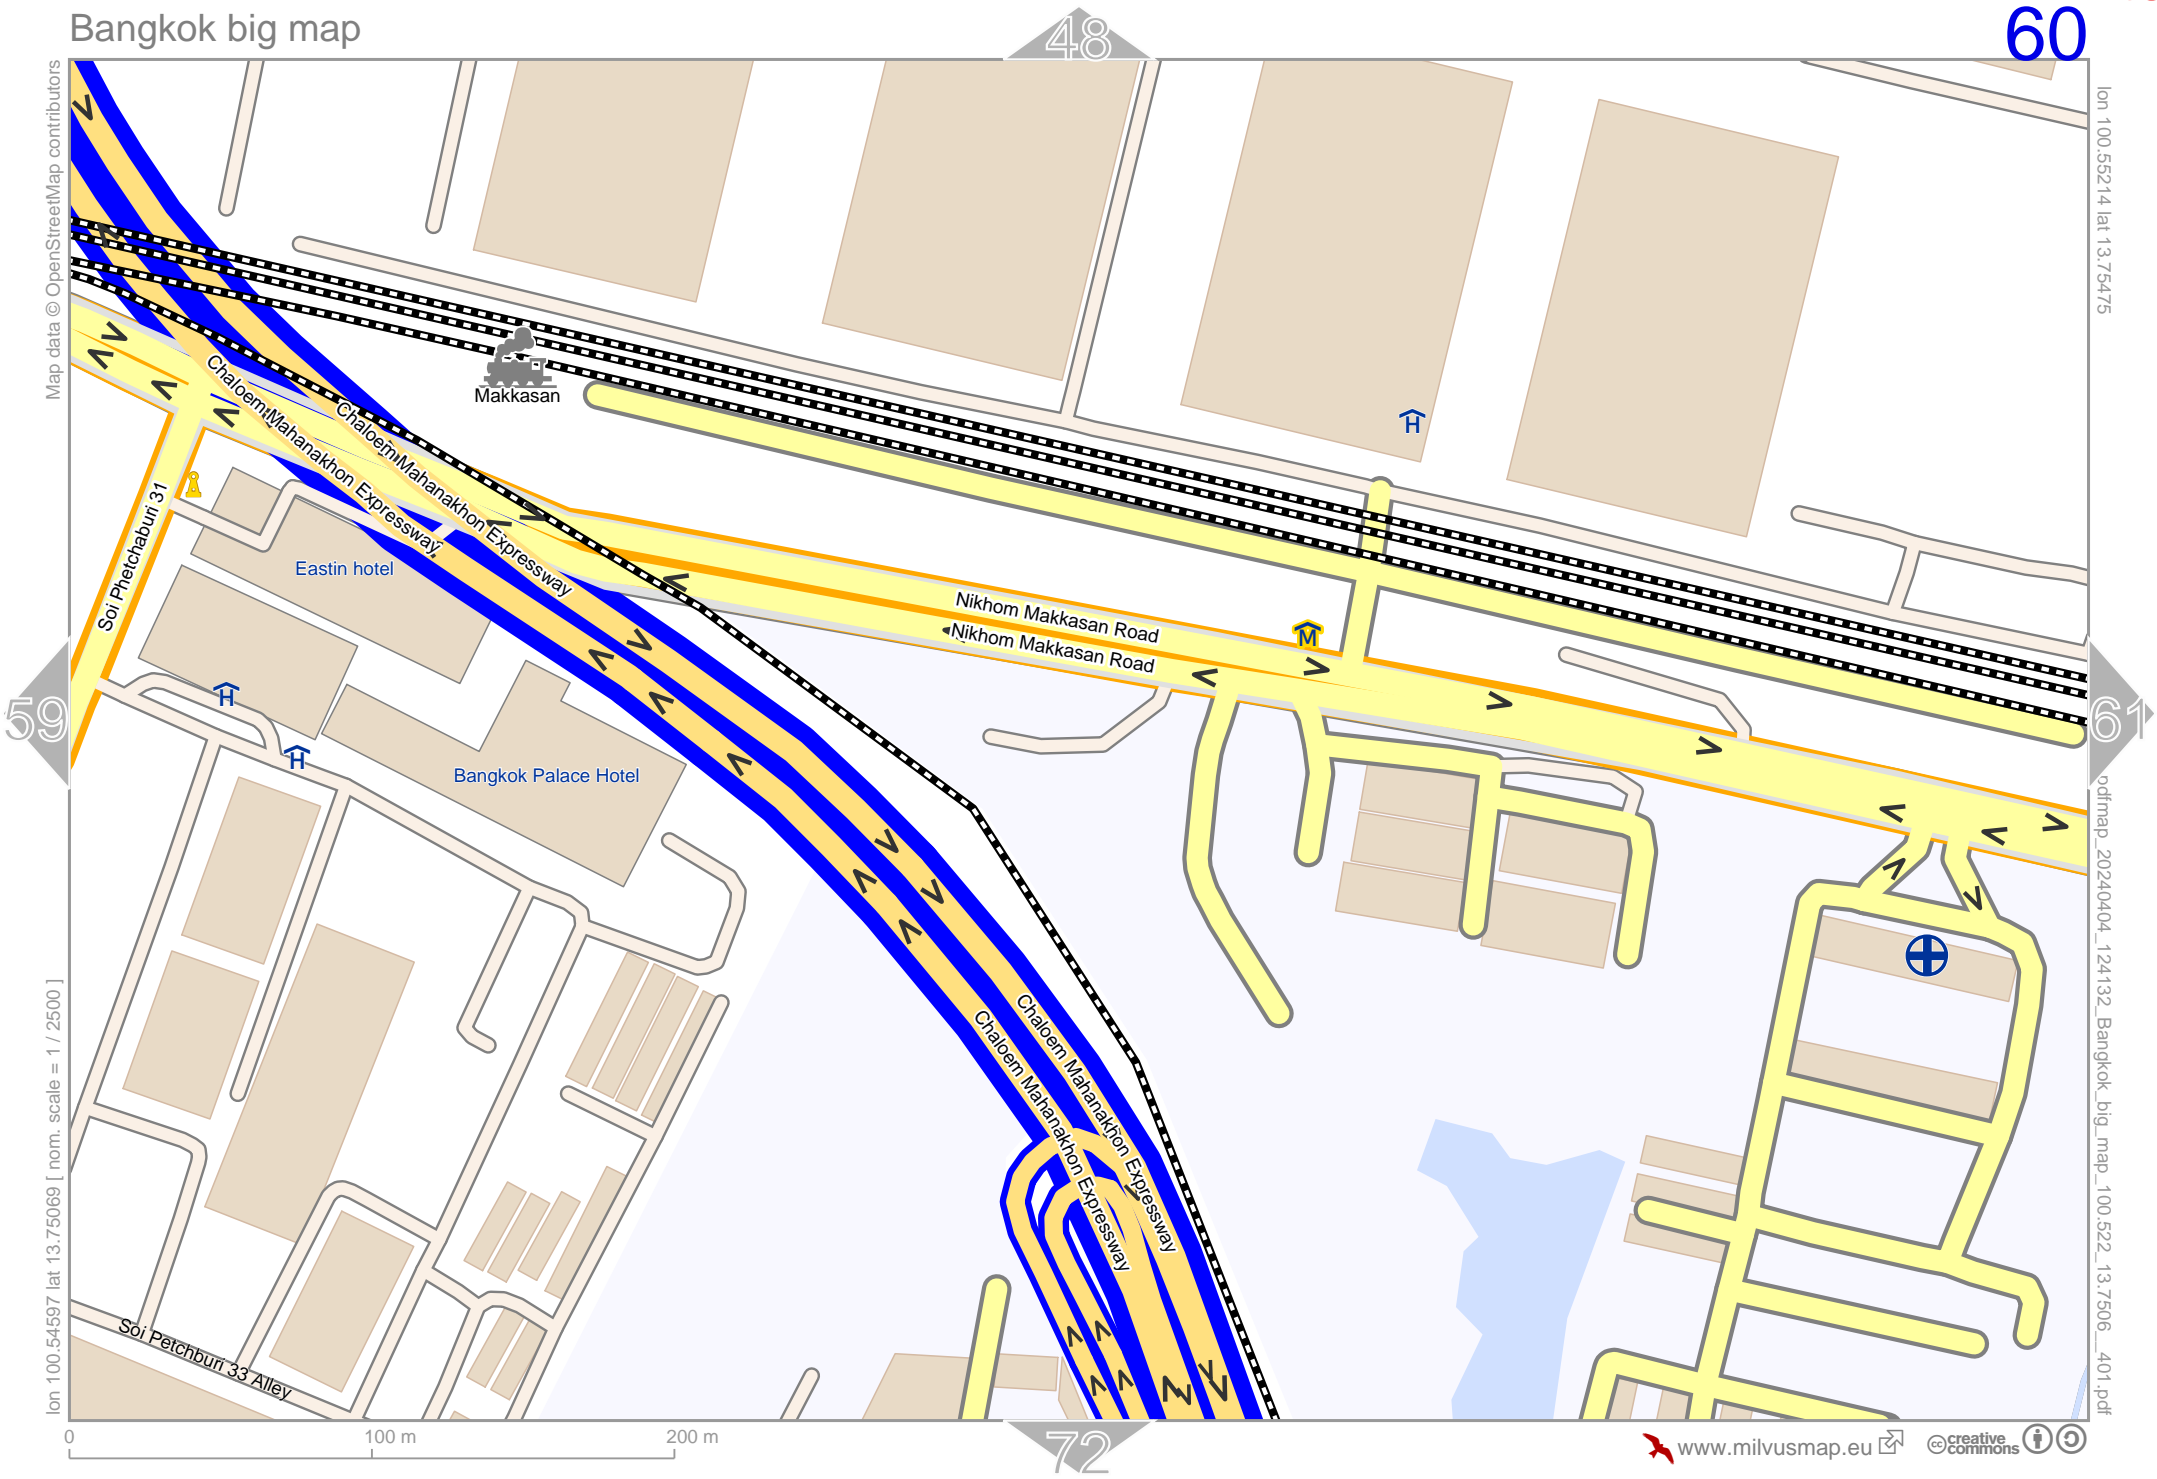

lon 100.54403 lat 13.75069 [nom. scale = 1 / 2500]

odfmap_20240404_124132_Bangkok_big_map_100.522_13.7506_401.pdf

60

0 100 m 200 m

71

Map data © OpenStreetMap contributors

lon 100.55214 lat 13.75475

lon 100.54597 lat 13.75069 [nom. scale = 1 / 2500]