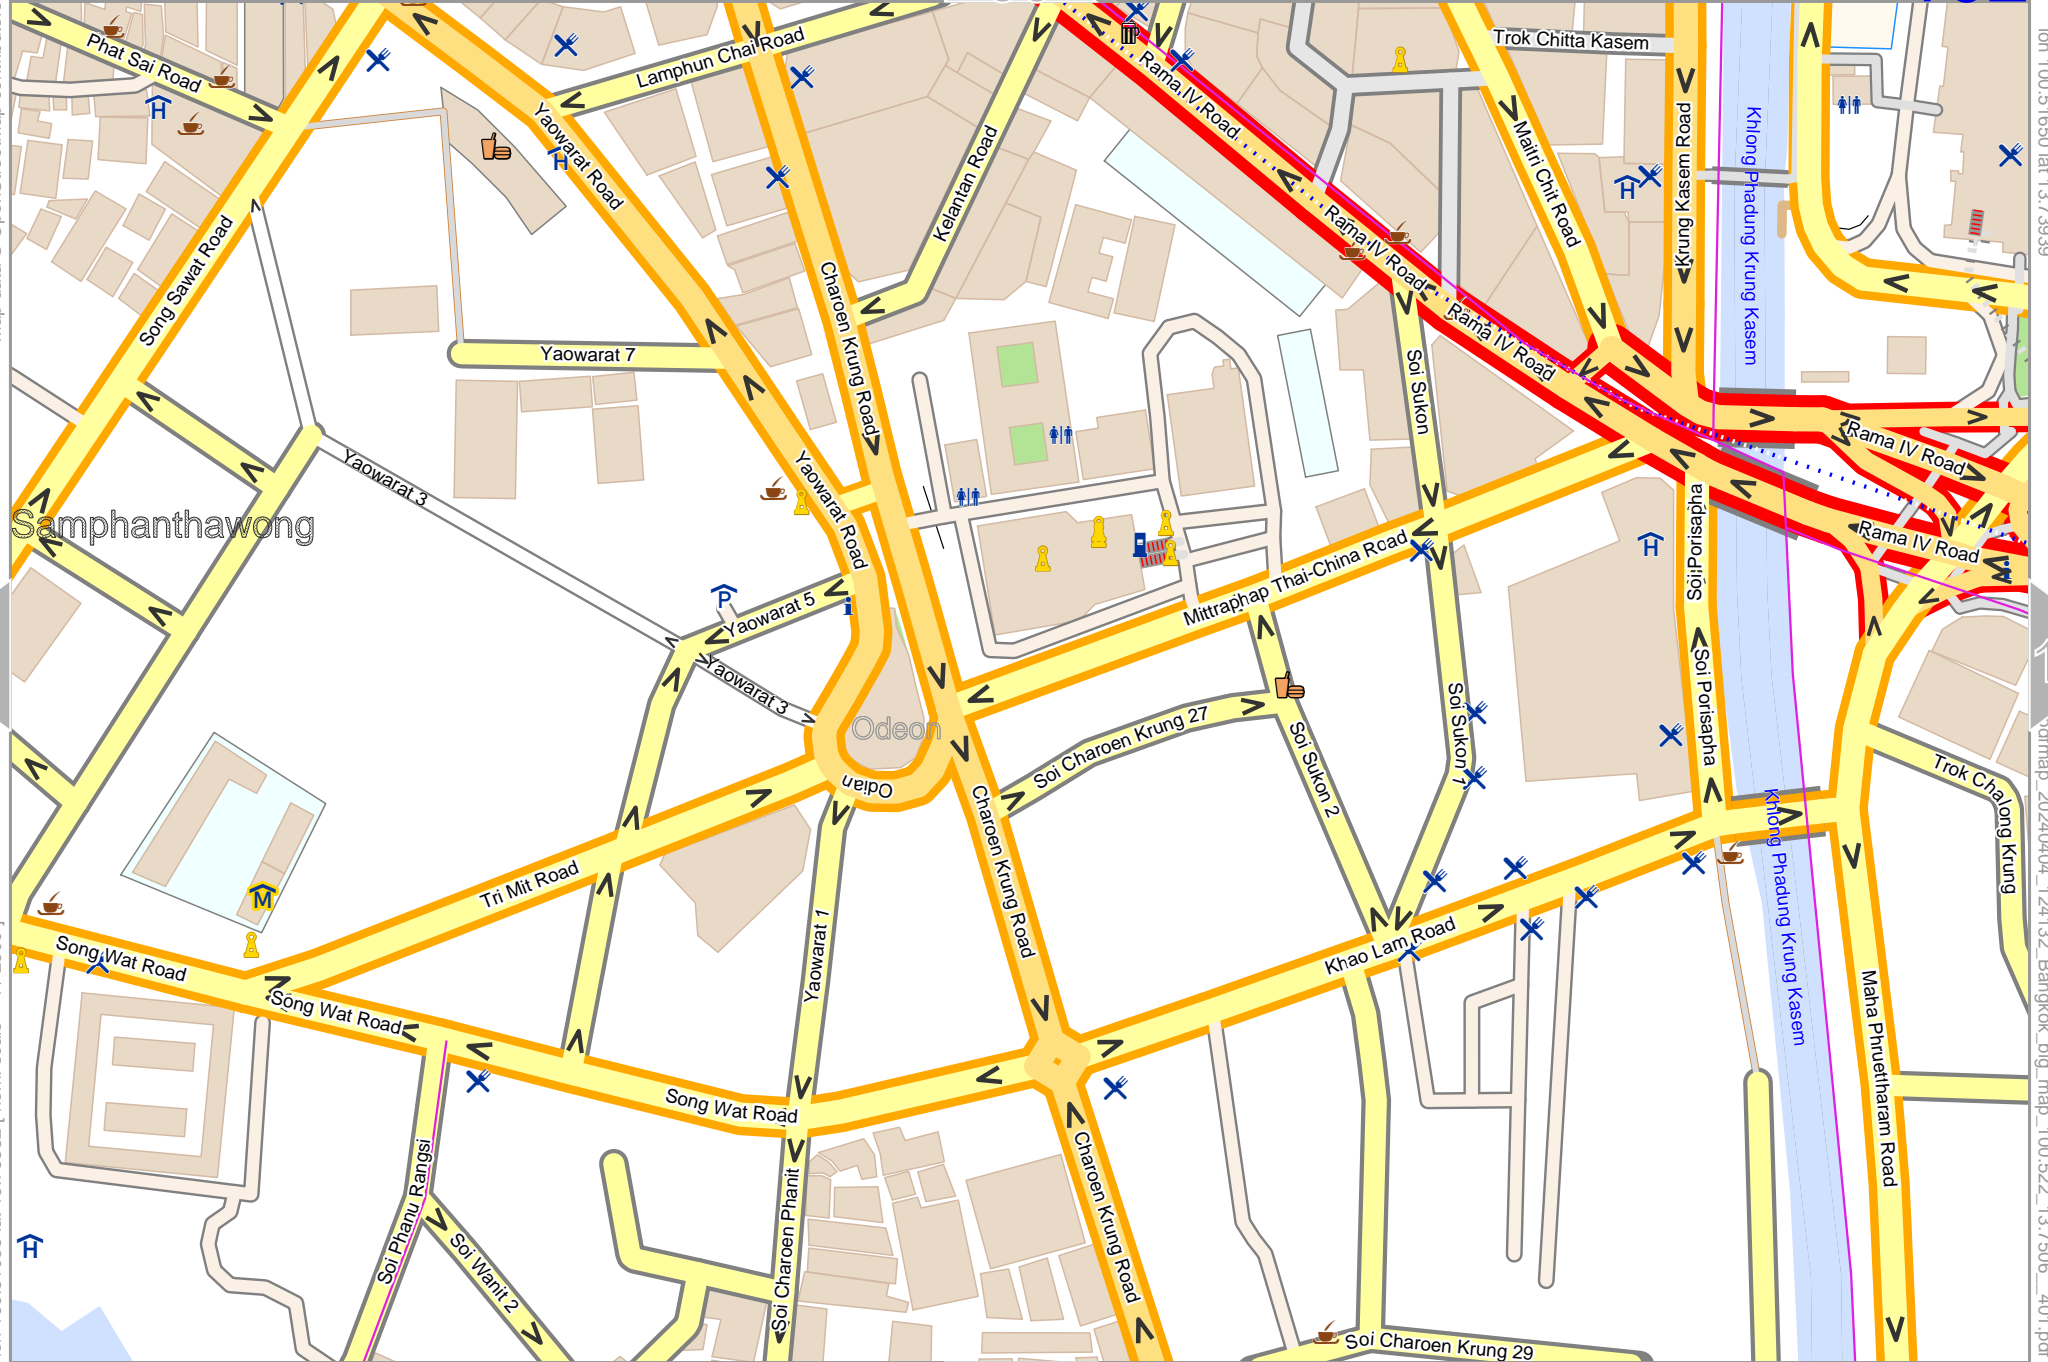

Map data © OpenStreetMap contributors

lon 100.51033 lat 13.73532 [nom. scale = 1 / 2500]

lon 100.51650 lat 13.73939

odfmap_20240404_124132_Bangkok_big_map_100.522_13.7506_401.pdf

0 100 m 200 m