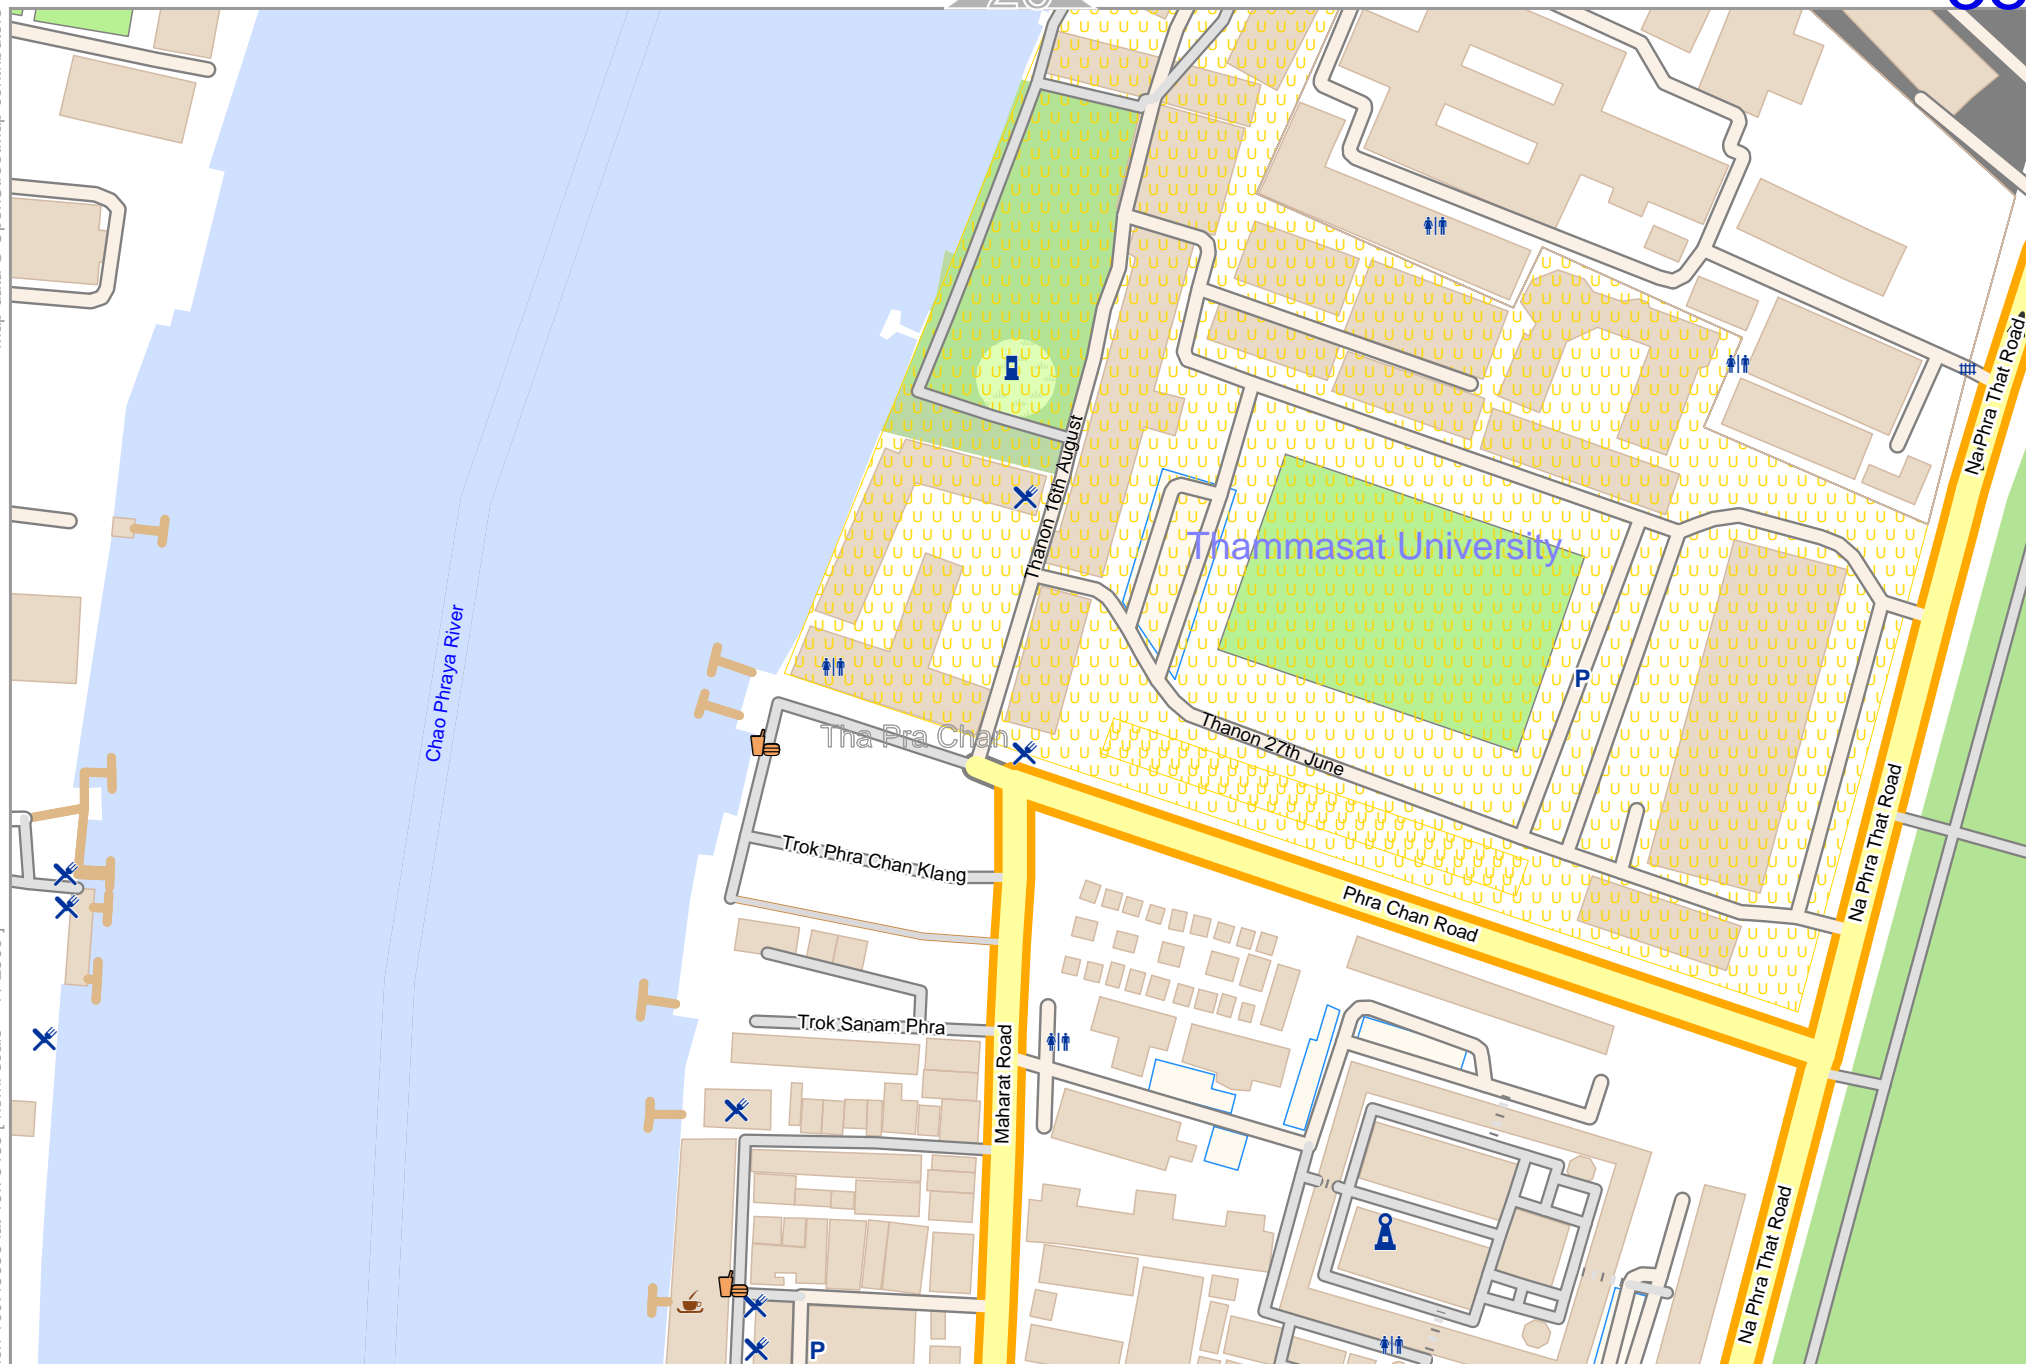

Map data © OpenStreetMap contributors

lon 100.48656 lat 13.75453 [nom. scale = 1 / 2500]

lon 100.48273 lat 13.75859

odfmap_20240404_124132_Bangkok_big_map_100.522_13.7506_401.pdf

0 100 m 200 m