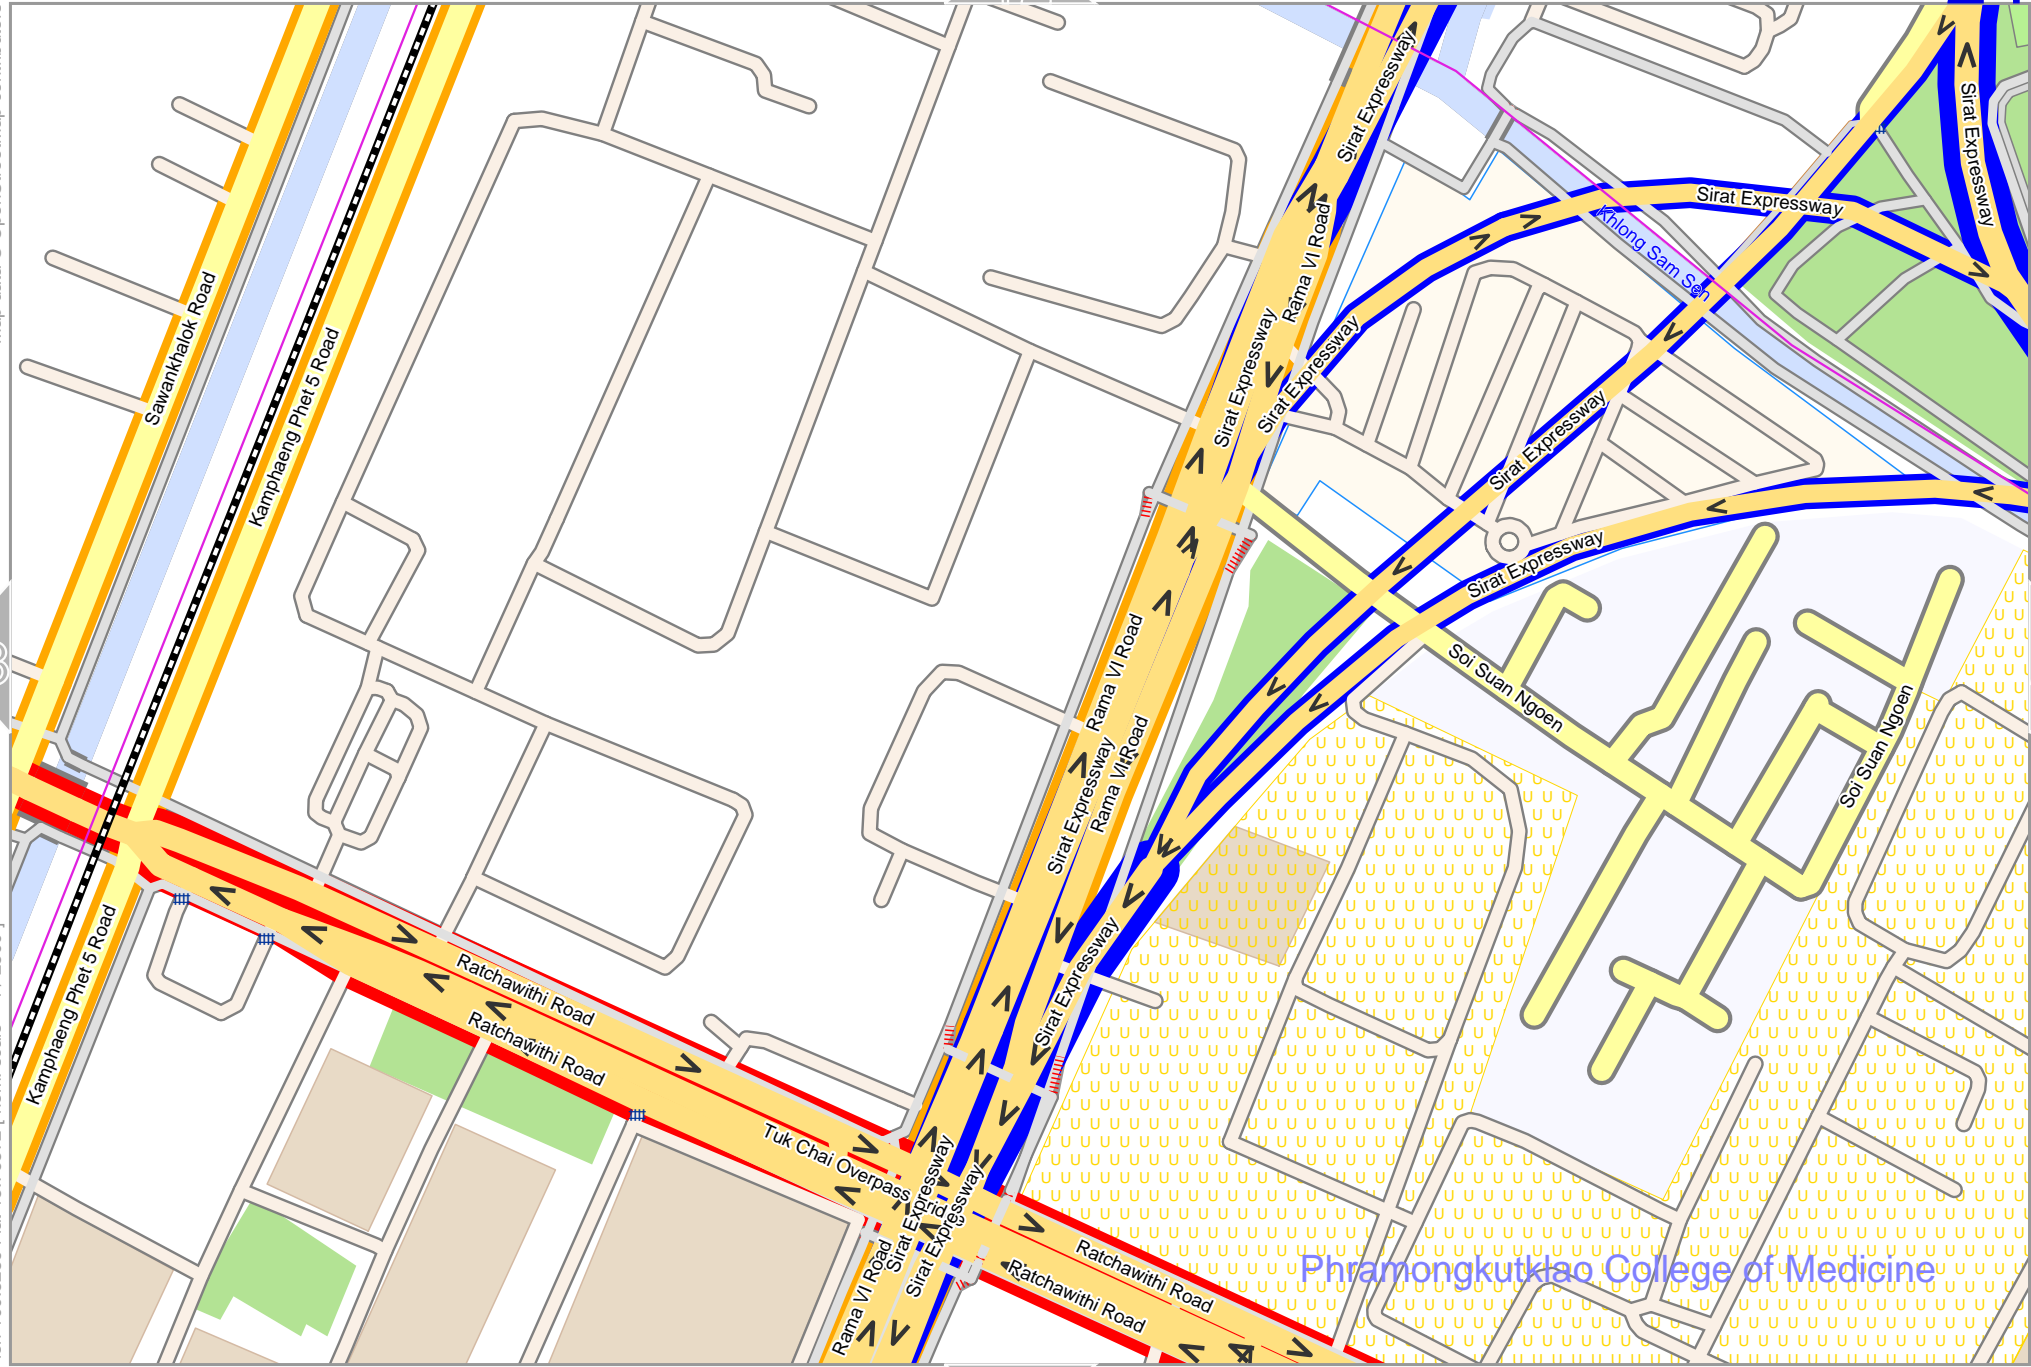

Map data © OpenStreetMap contributors

lon 100.52594 lat 13.76872 [nom. scale = 1 / 2500]

lon 100.53211 lat 13.77279

odfmap_20240404_123934_Bangkok_big_map_100.502_13.7571_187.pdf

Phramongkutkiao College of Medicine