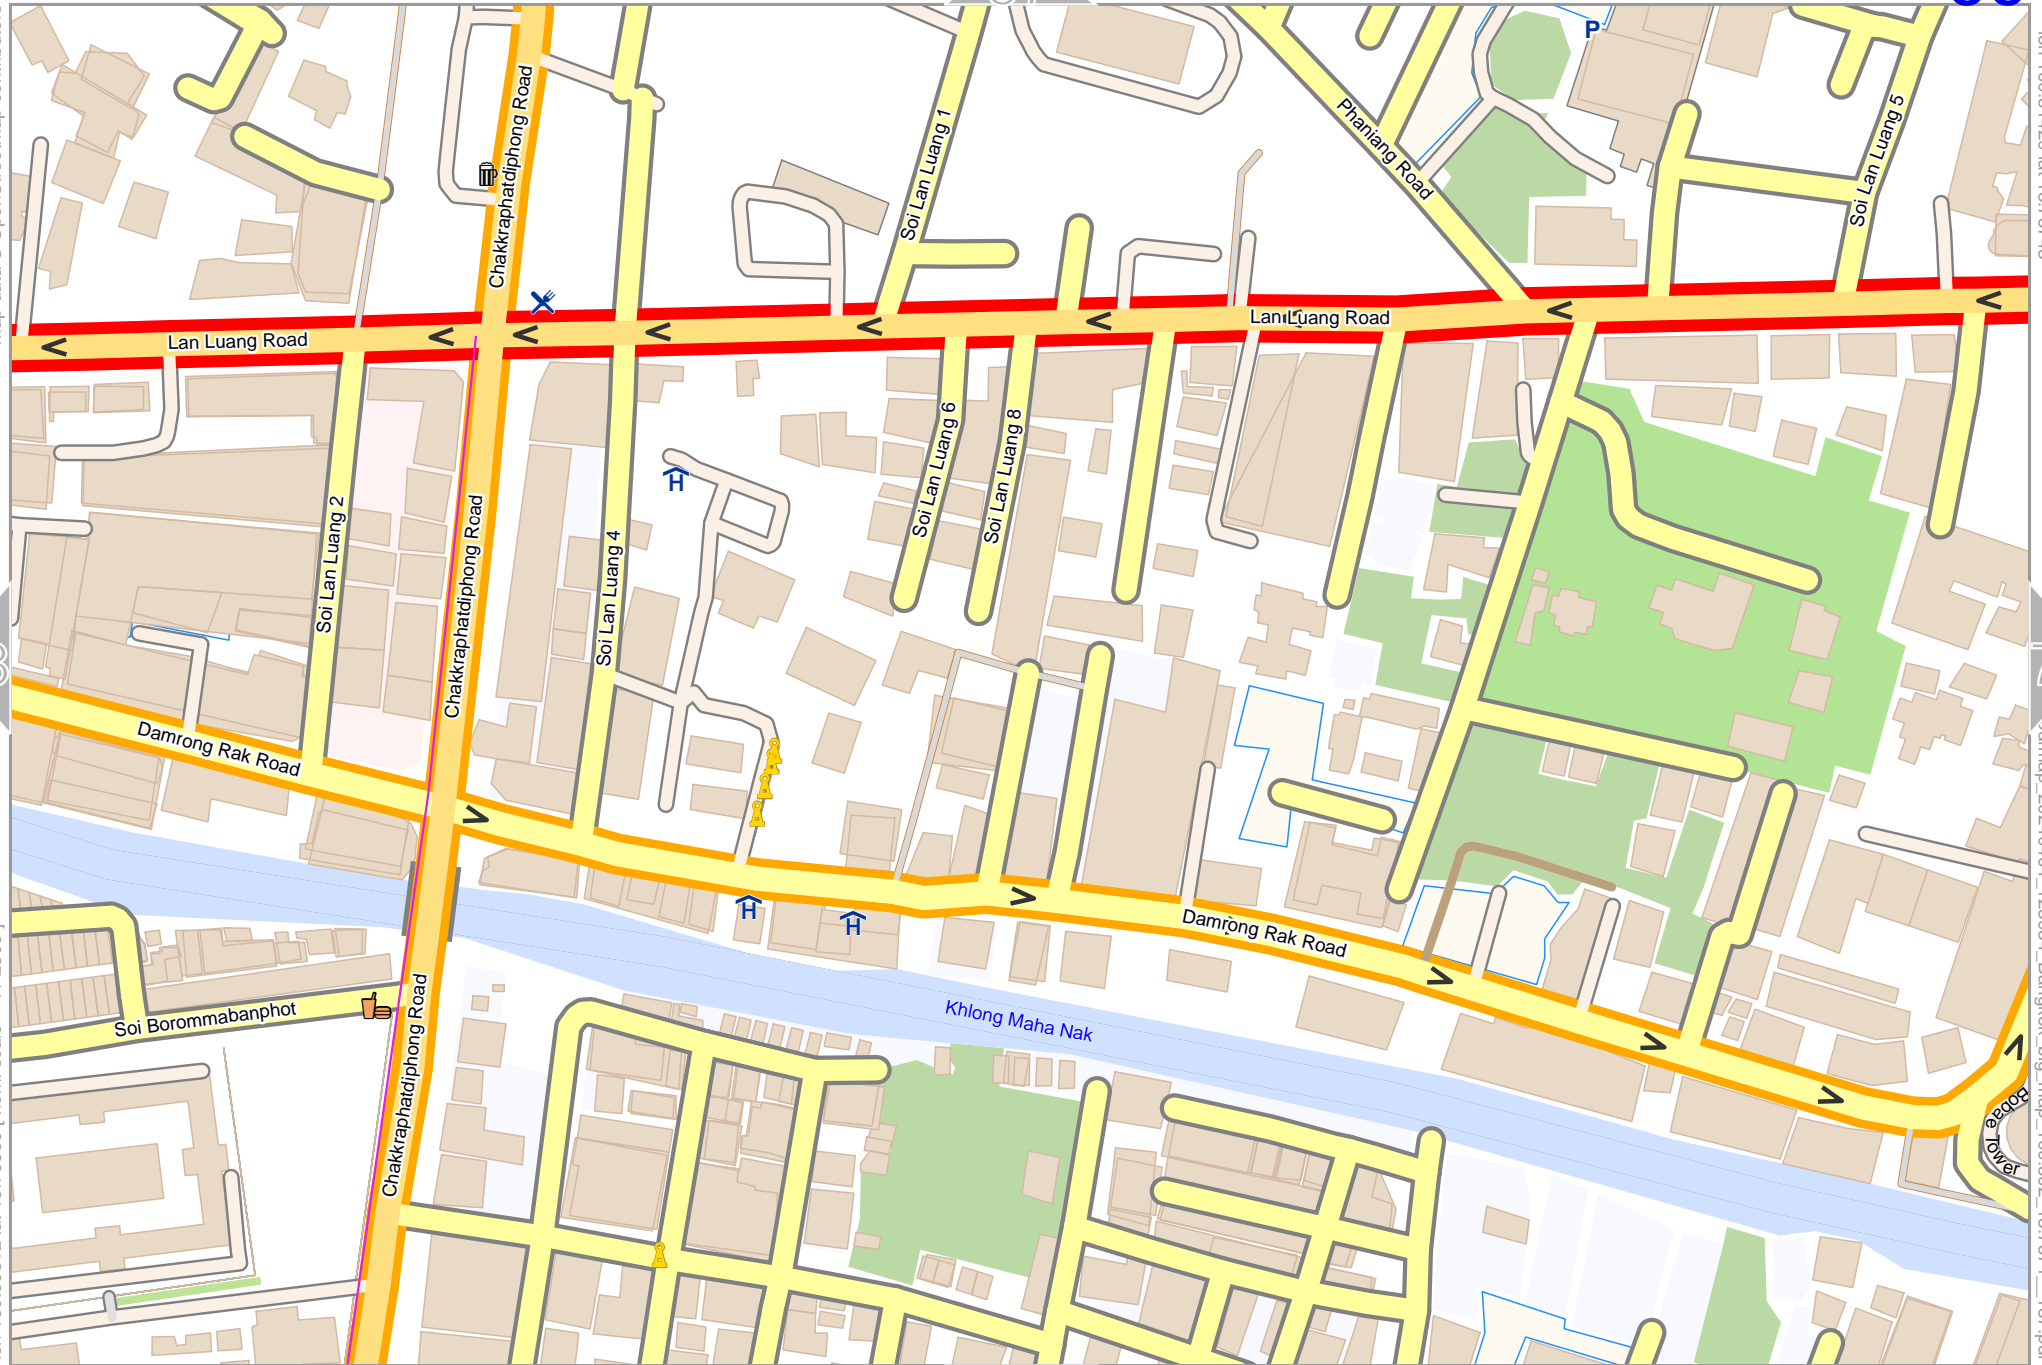

odfmap_20240404_123934_Bangkok_big_map_100.502_13.7571_187.pdf

0 100 m 200 m

80

Map data © OpenStreetMap contributors

lon 100.51429 lat 13.75743

lon 100.50812 lat 13.75336 [nom. scale = 1 / 2500]

odfmap_20240404_123934_Bangkok_big_map_100.502_13.7571_187.pdf