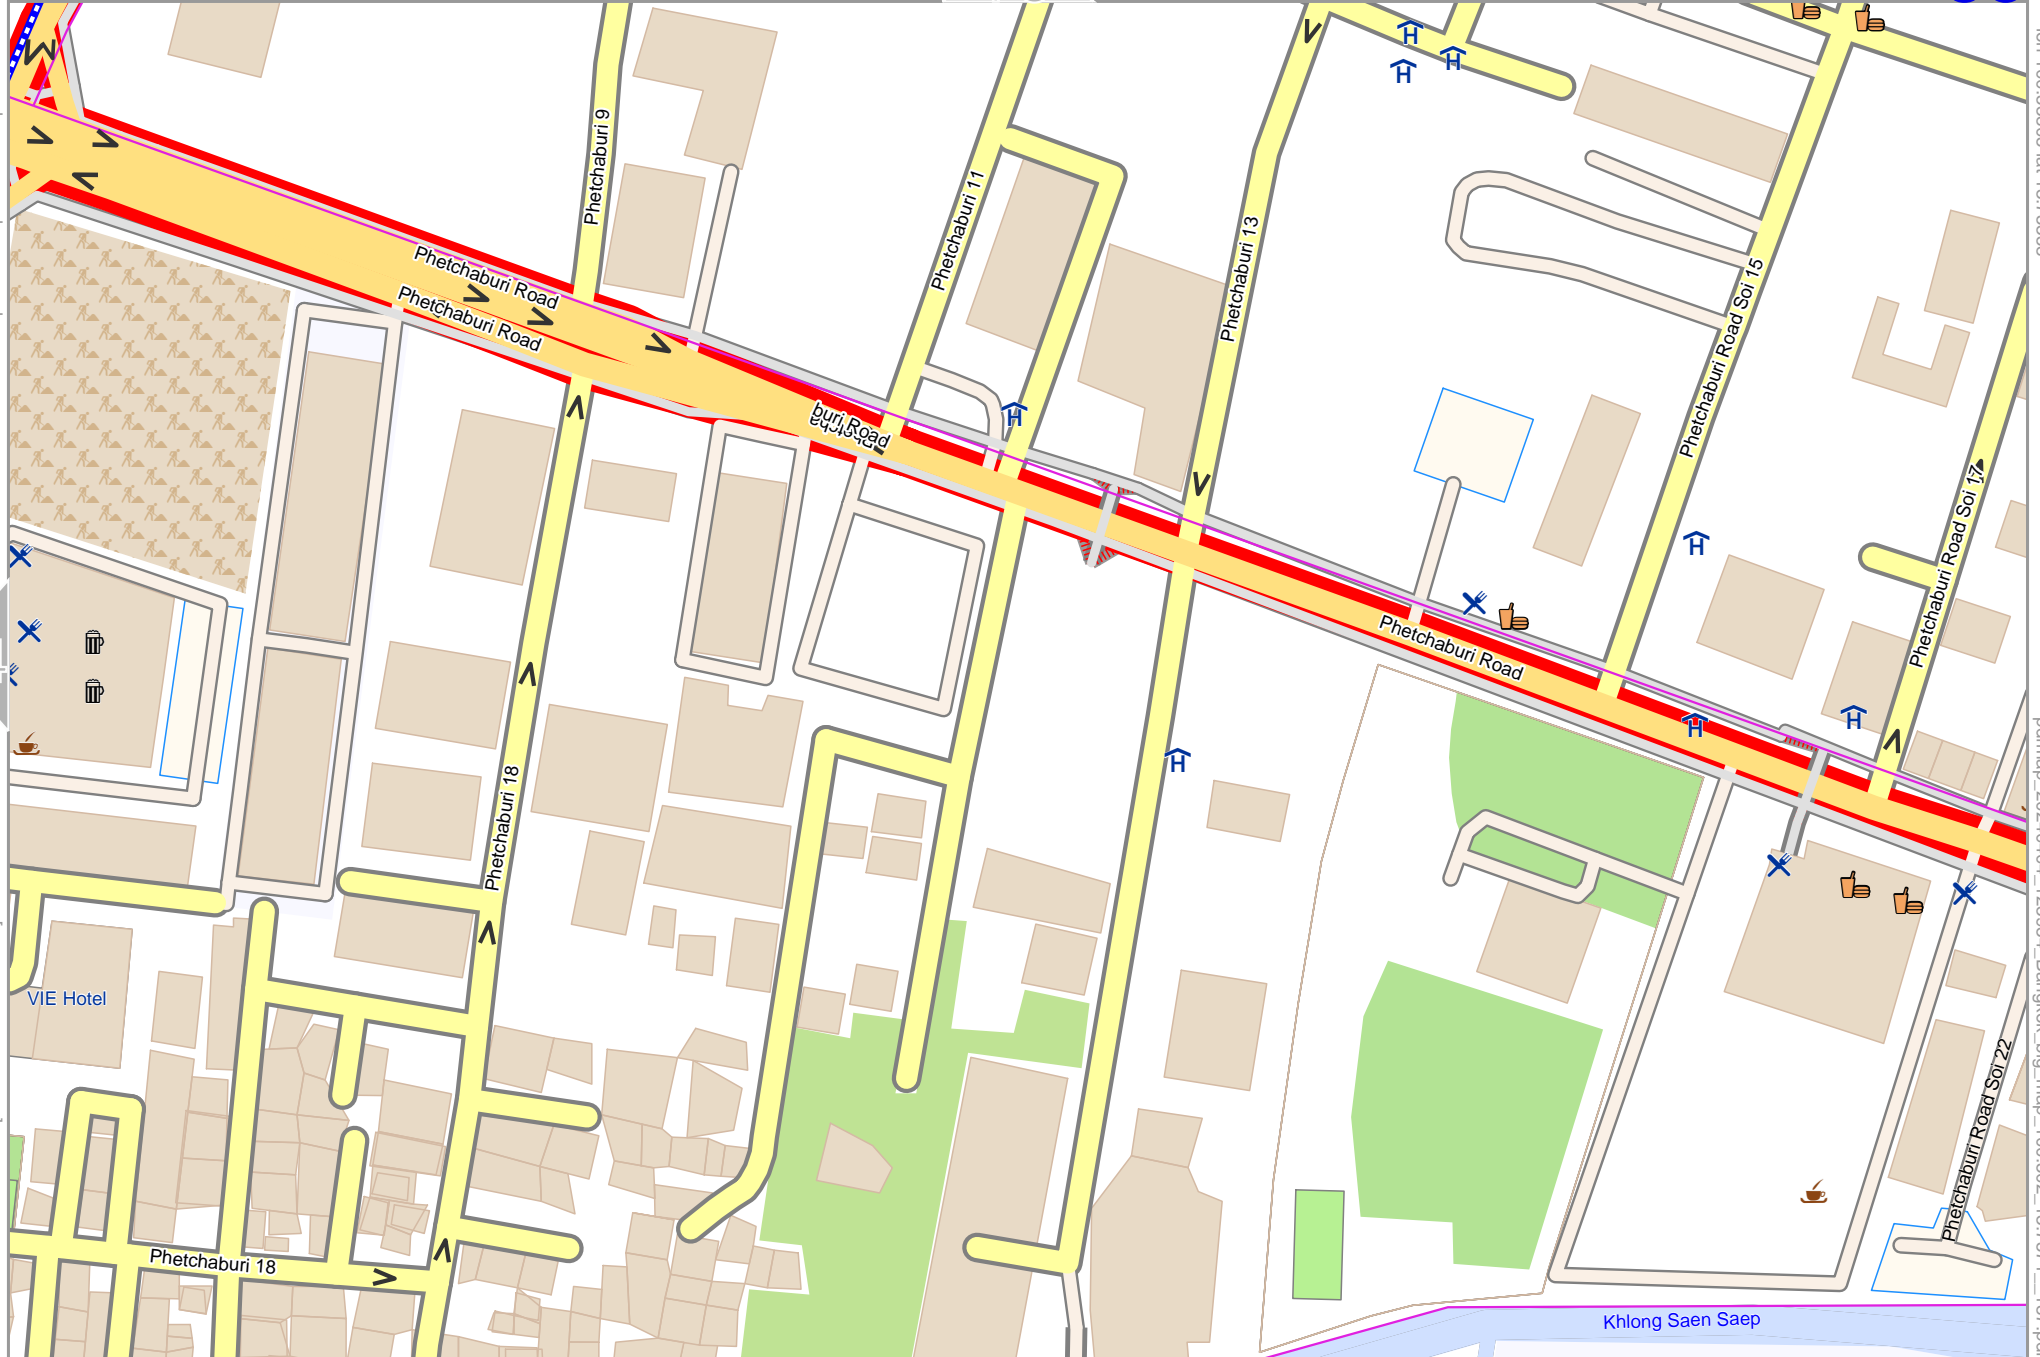

Map data © OpenStreetMap contributors

lon 100.53805 lat 13.75358

pdfmap_20240404_123934_Bangkok_big_map_100.502_13.7571_187.pdf

84

lon 100.53188 lat 13.74952 [nom. scale = 1 / 2500]

0 100 m 200 m

97