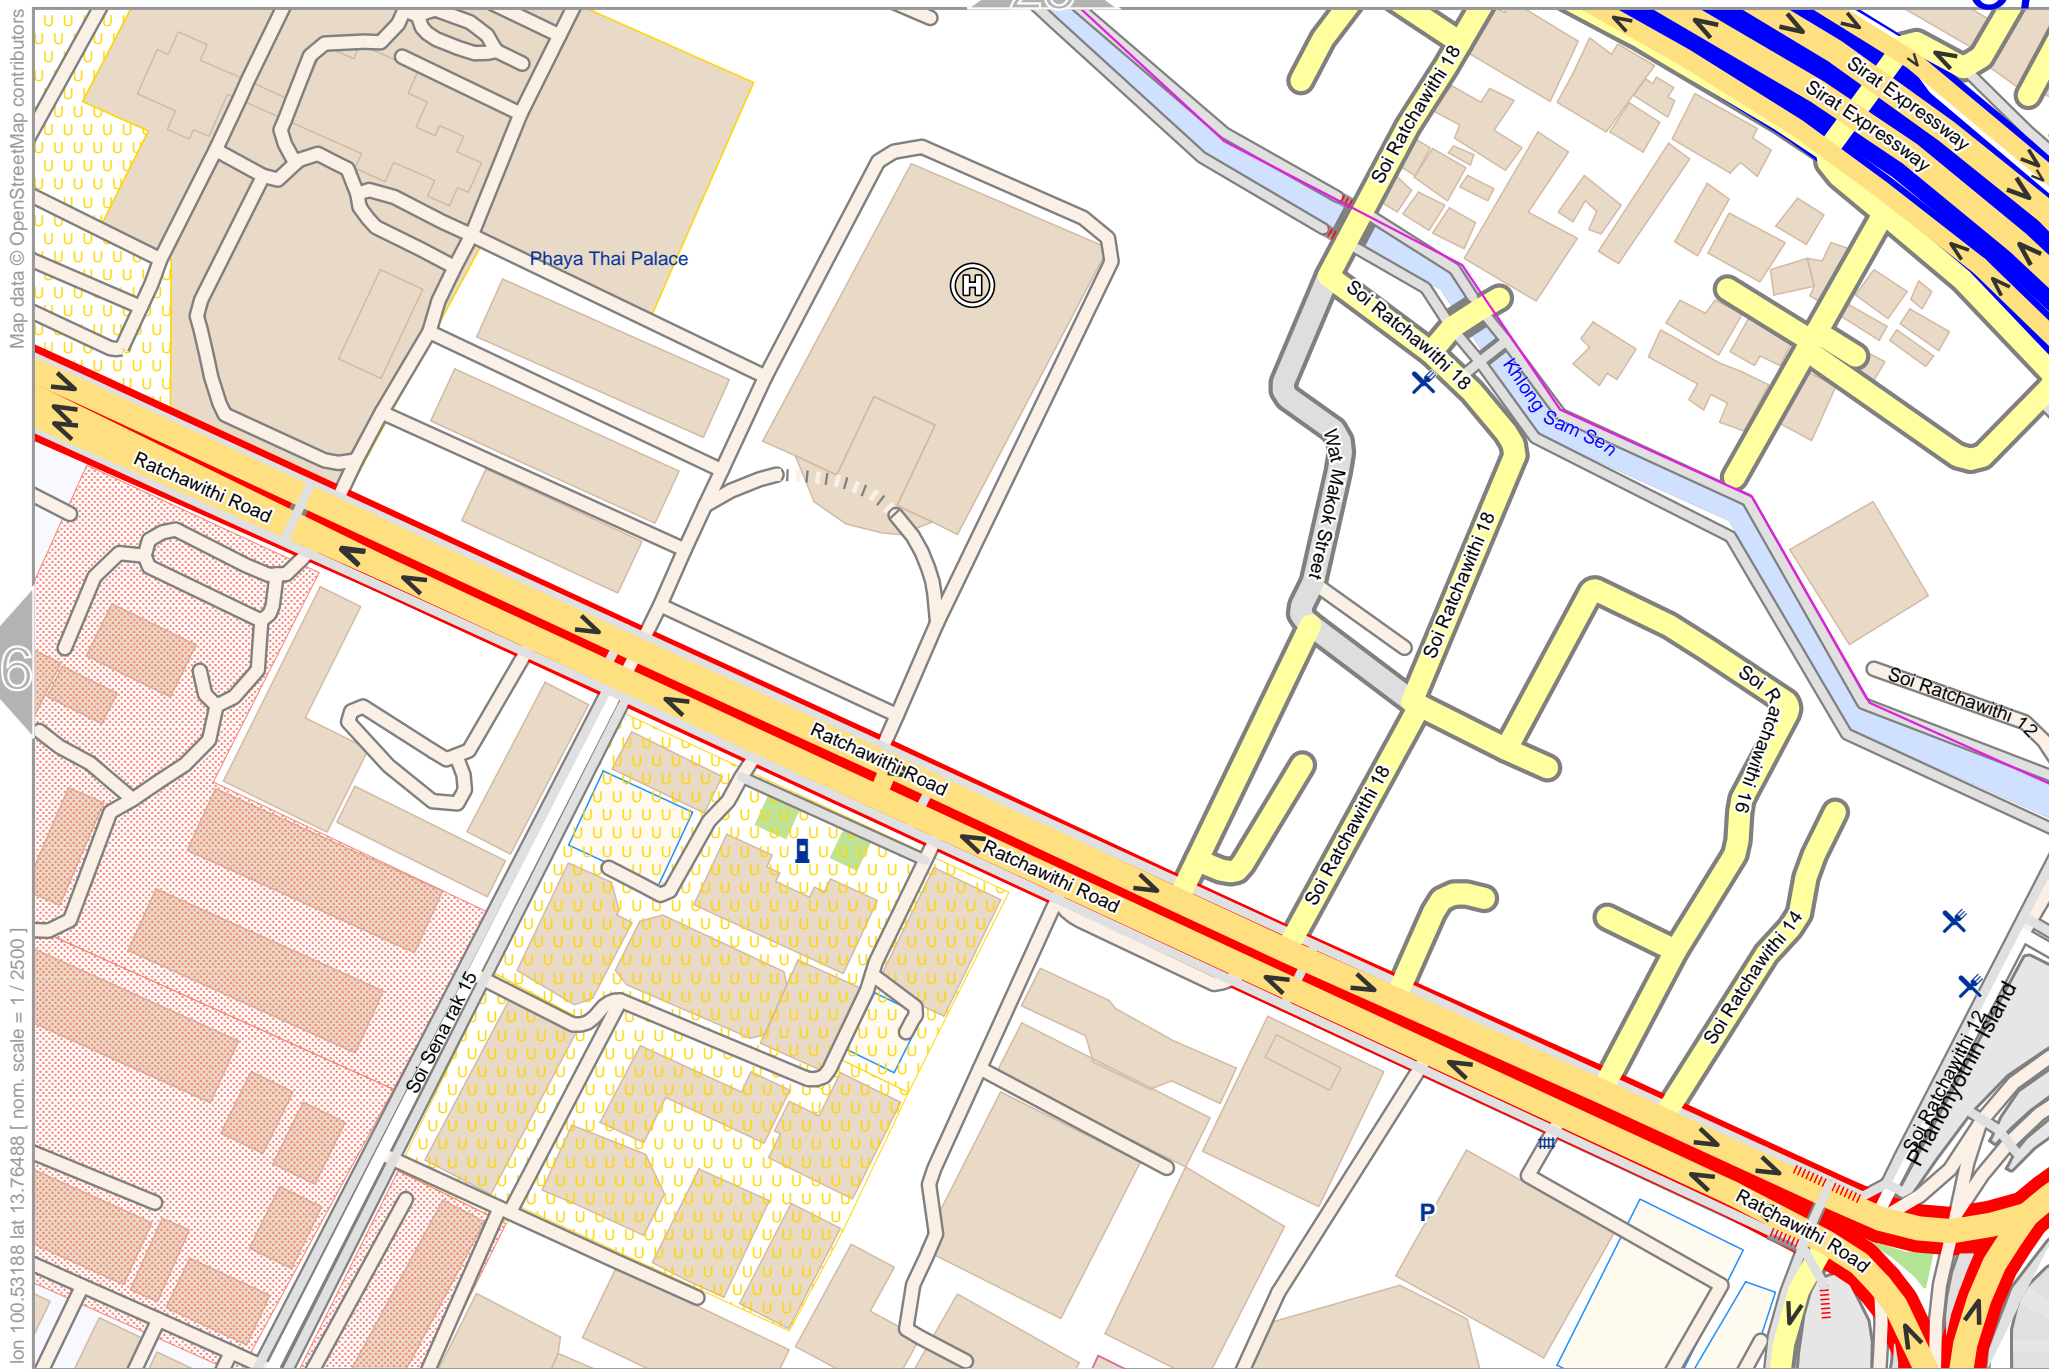

Map data © OpenStreetMap contributors

lon 100.52211 lat 13.76895

lon 100.52594 lat 13.76488 [nom. scale = 1 / 2500]

odfmap_20240404_123934_Bangkok_big_map_100.502_13.7571_187.pdf

0 100 m 200 m

Map data © OpenStreetMap contributors