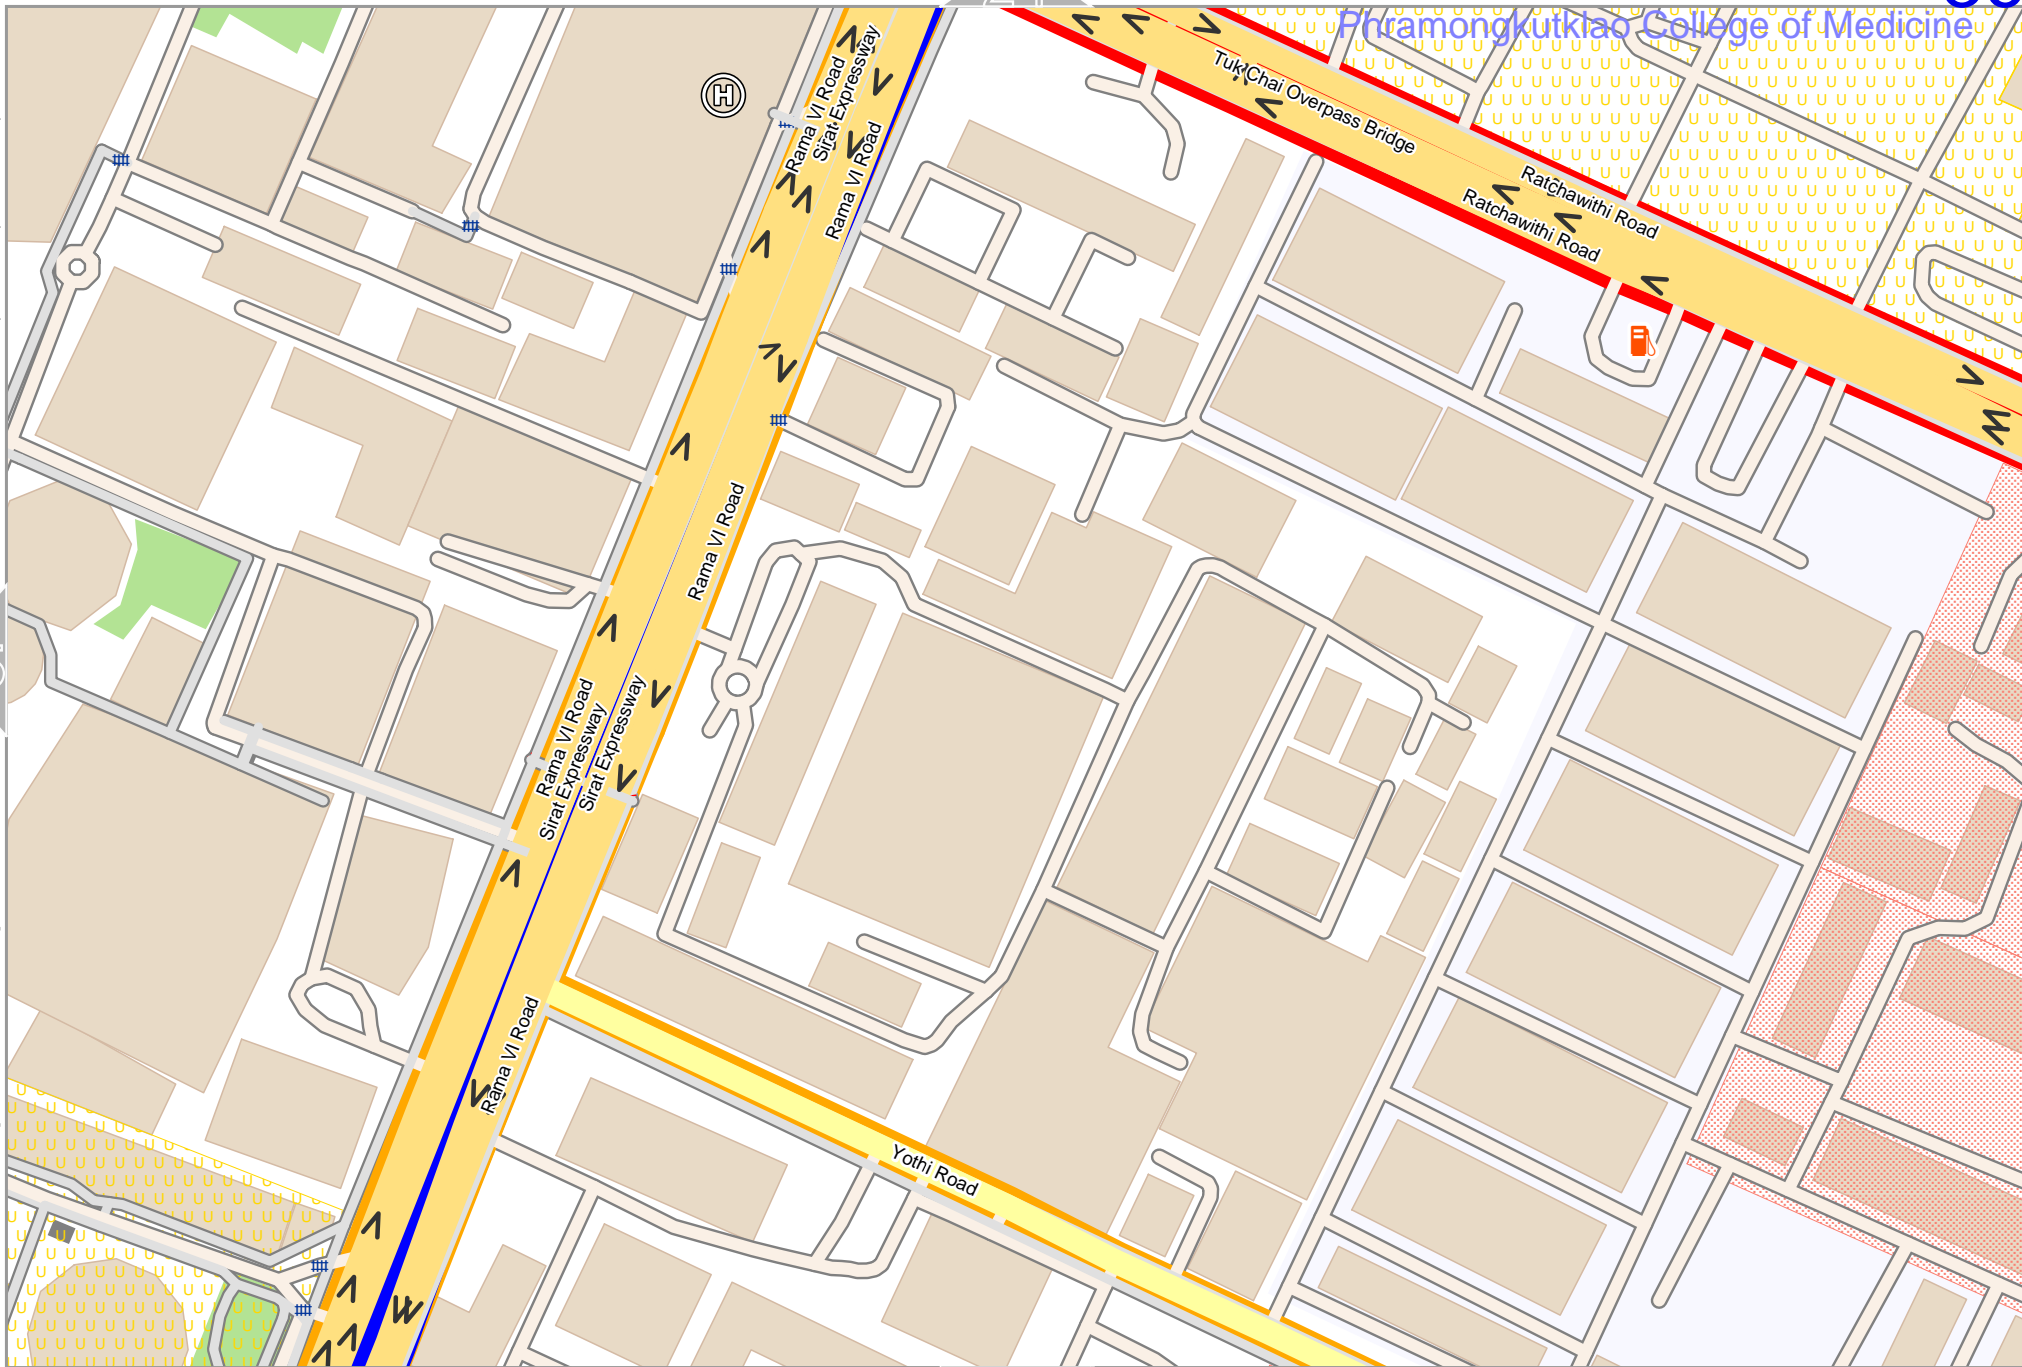

Map data © OpenStreetMap contributors

lon 100.52211 lat 13.76895

lon 100.52594 lat 13.76488 [nom. scale = 1 / 2500]

odfmap_20240404_123934_Bangkok_big_map_100.502_13.7571_187.pdf

0 100 m 200 m