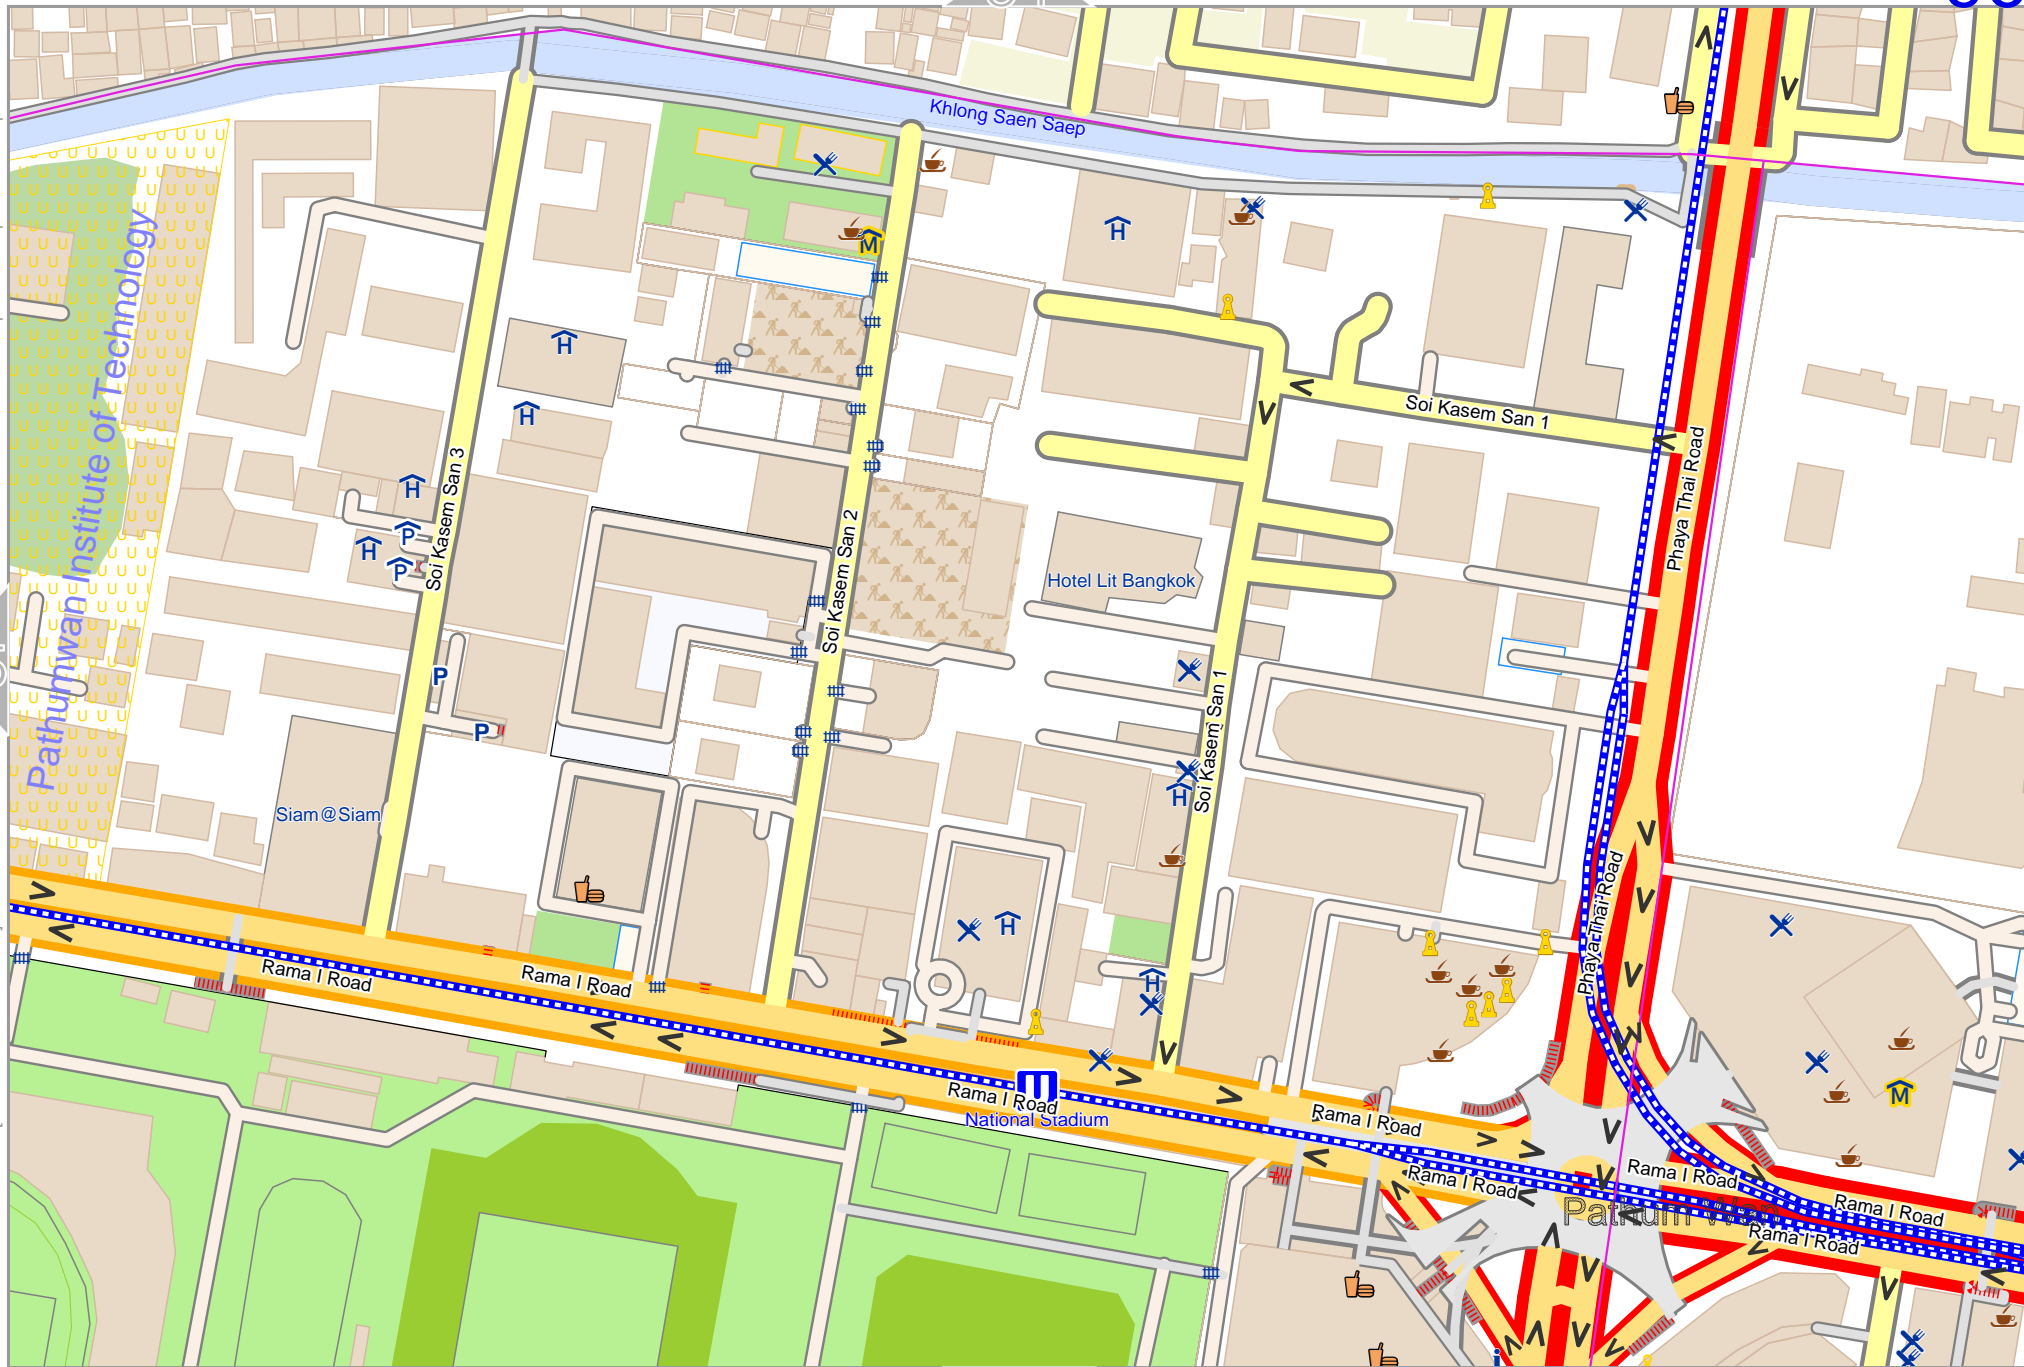

0 100 m 200 m

107

Map data © OpenStreetMap contributors

85

Khlong Saen Saep

Siam Kempinski Hotel

lon 100.53805 lat 13.74974

pdfmap_20240404_123934_Bangkok_big_map_100.502_13.7571_187.pdf