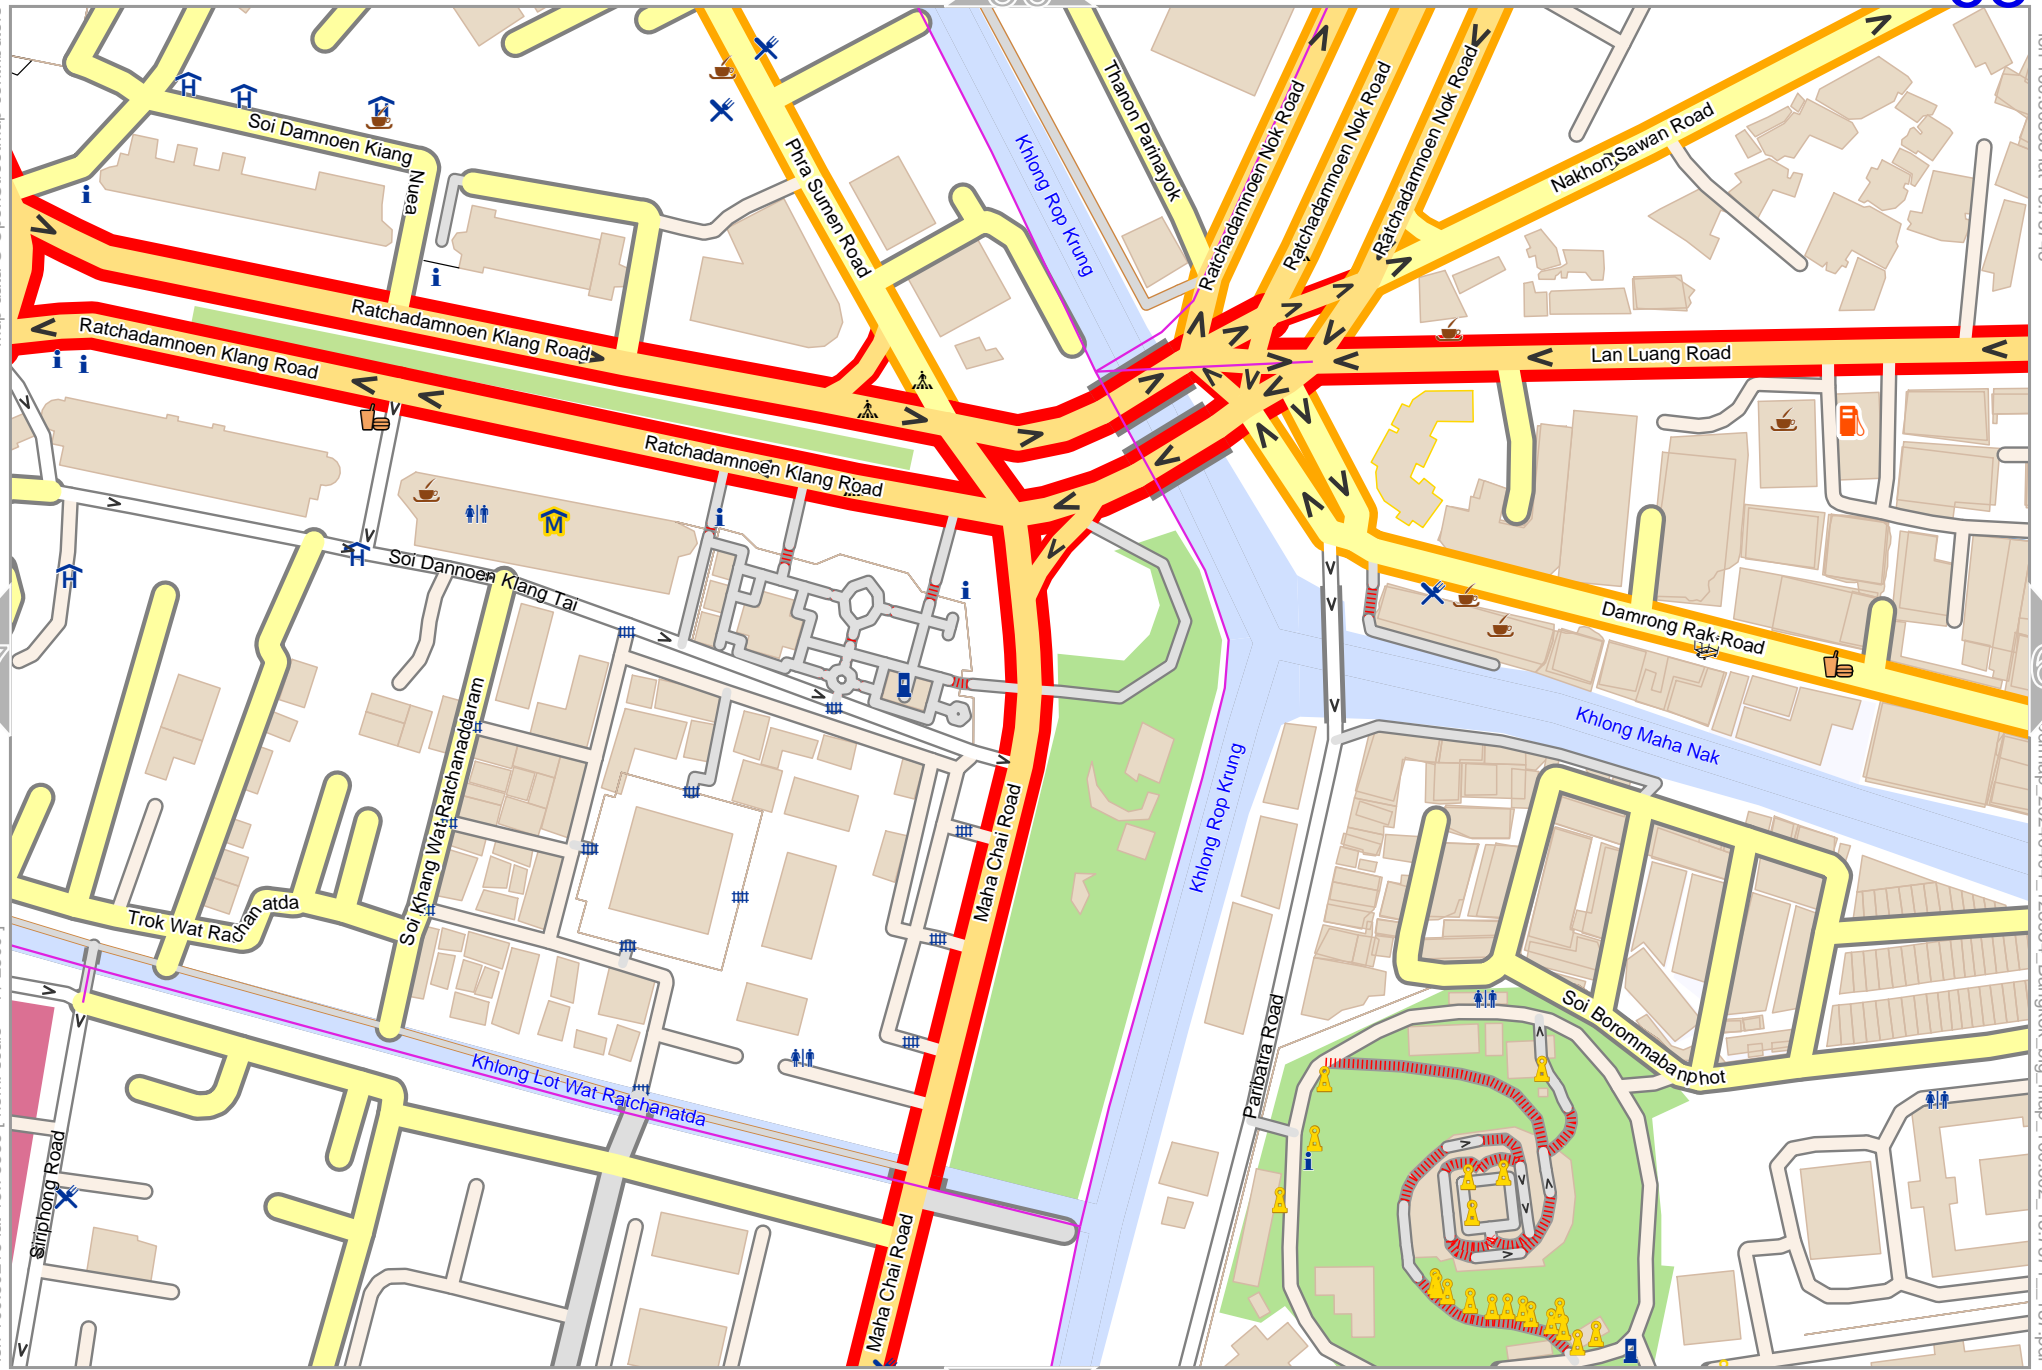

Map data © OpenStreetMap contributors

lon 100.50836 lat 13.75743

67

69

lon 100.50218 lat 13.75336 [nom. scale = 1 / 2500]

odfmap_20240404_123934_Bangkok_big_map_100.502_13.7571_187.pdf

0 100 m 200 m

80