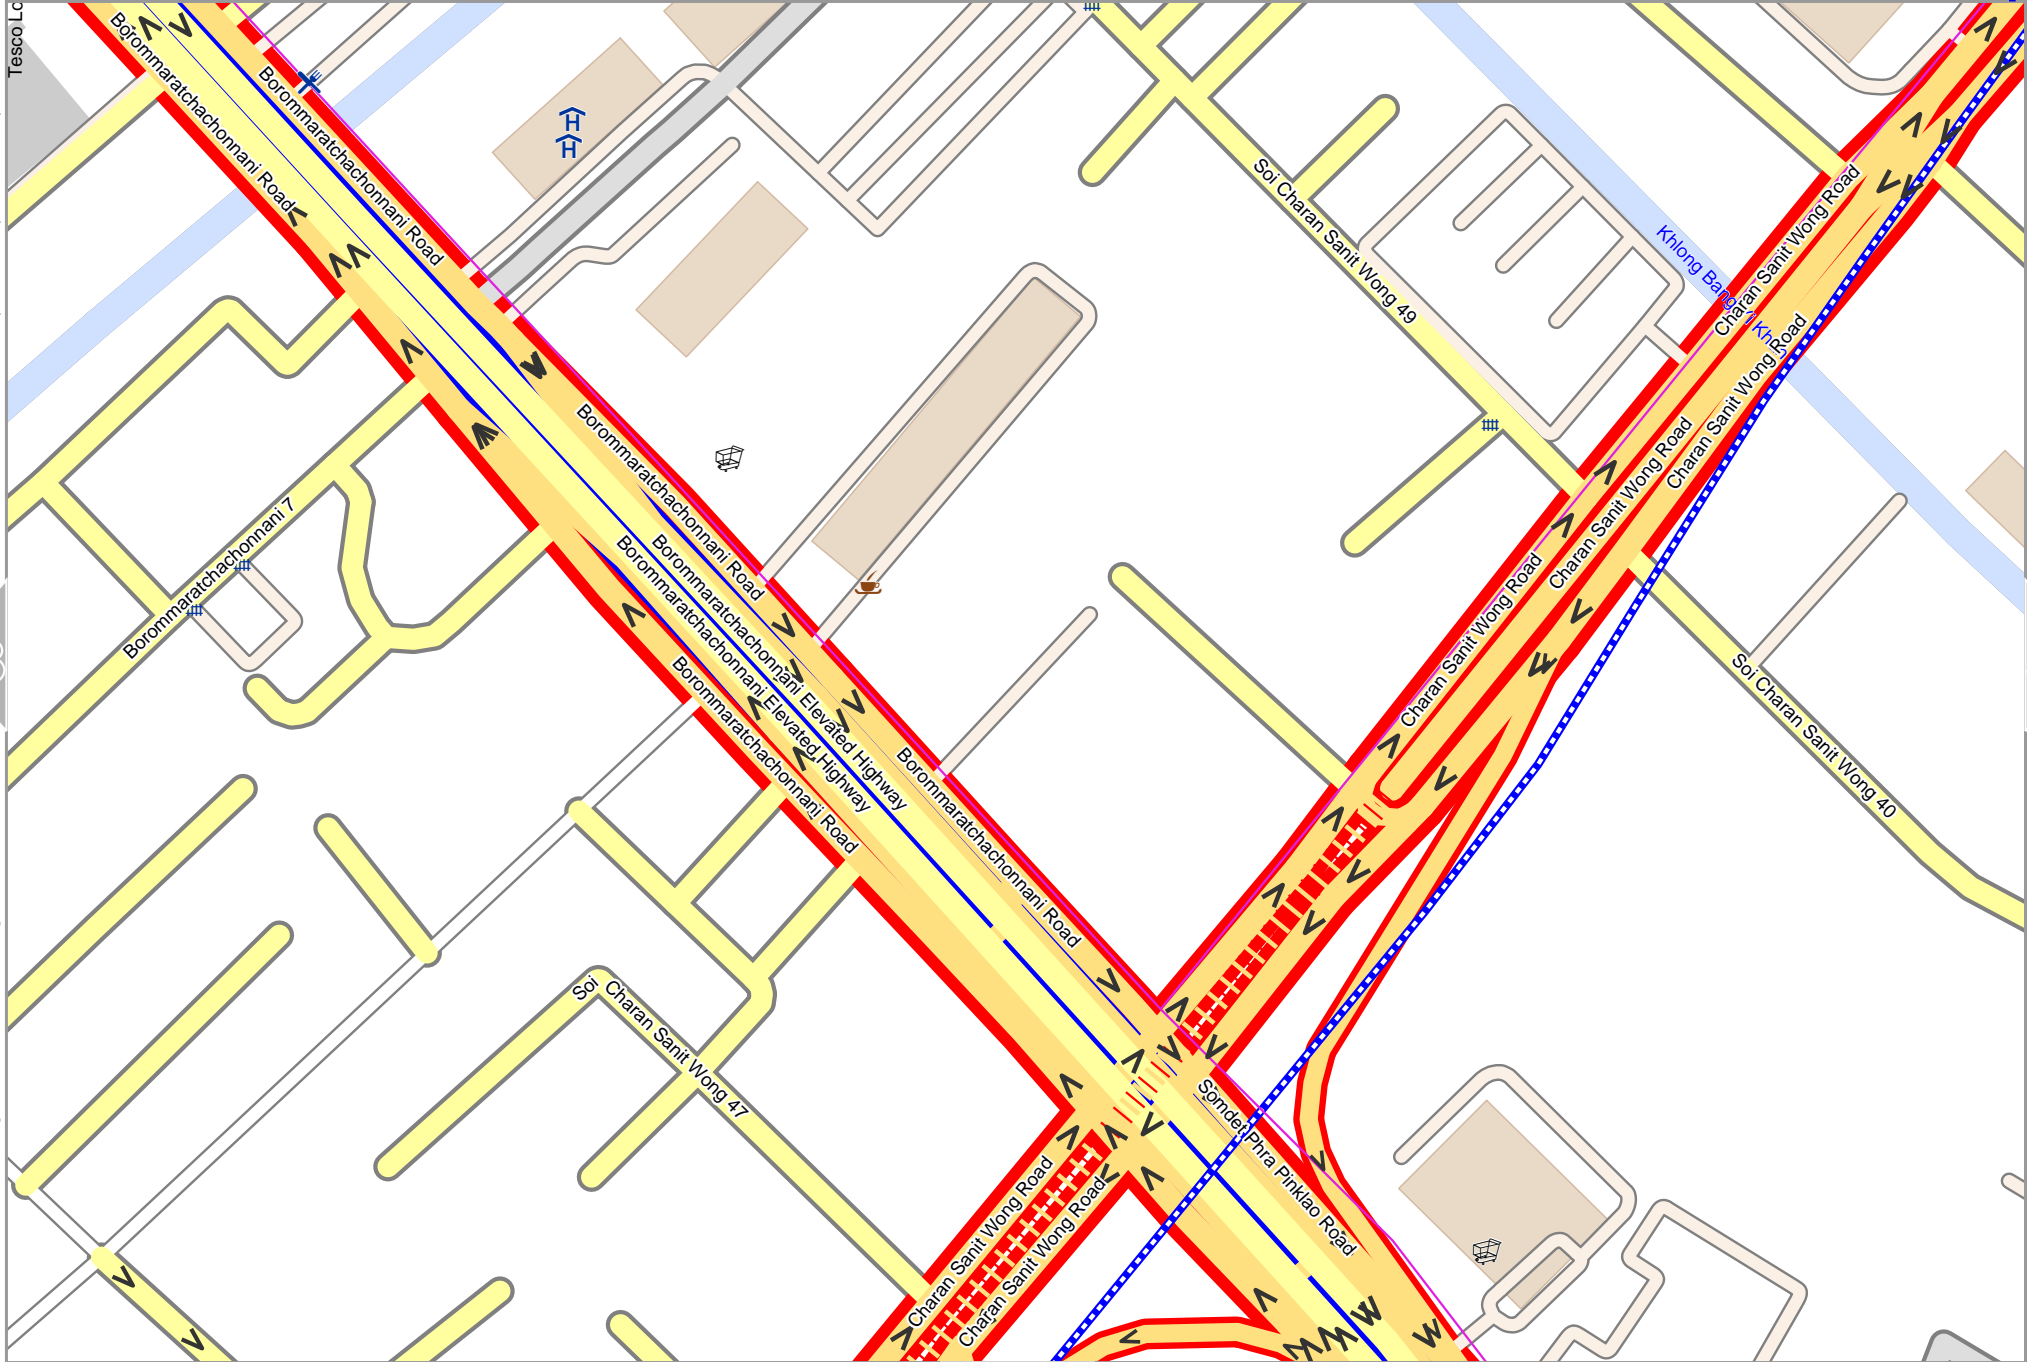

Bangkok big map

Map data © OpenStreetMap contributors

lon 100.47841 lat 13.77256 [nom. scale = 1 / 2500]

lon 100.48450 lat 13.77663

pdfmap_20240404_123934_Bangkok_big_map_100.502_13.7571_187.pdf

0 100 m 200 m