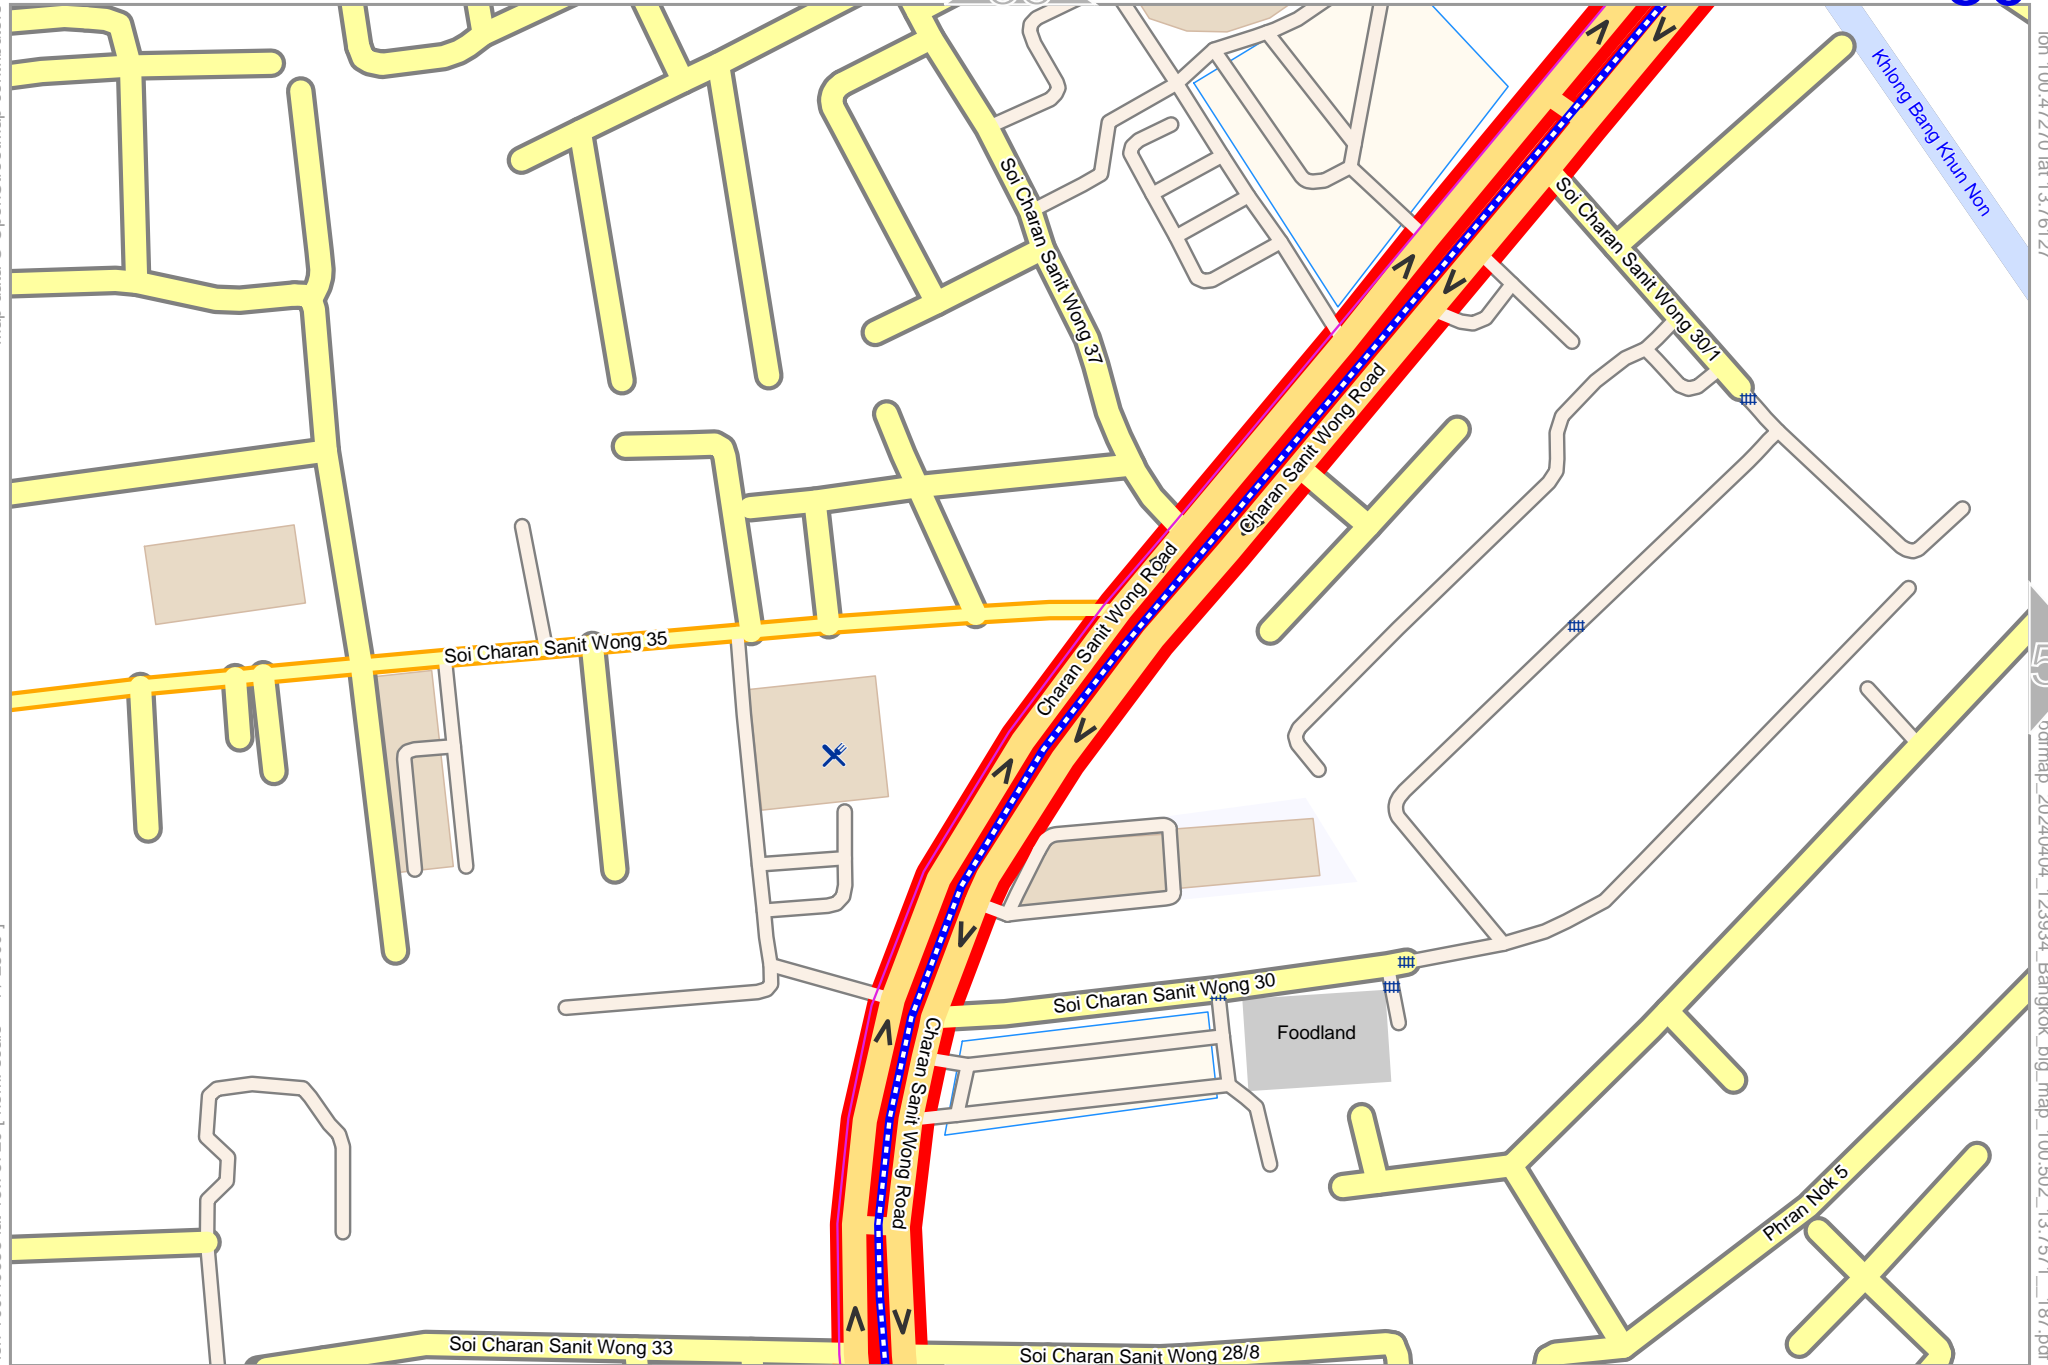

0 100 m 200 m

61

Map data © OpenStreetMap contributors

lon 100.46653 lat 13.75720 [nom. scale = 1 / 2500]

lon 100.47270 lat 13.76127

odfmap_20240404_123934_Bangkok_big_map_100.502_13.7571_187.pdf

Map data © OpenStreetMap contributors