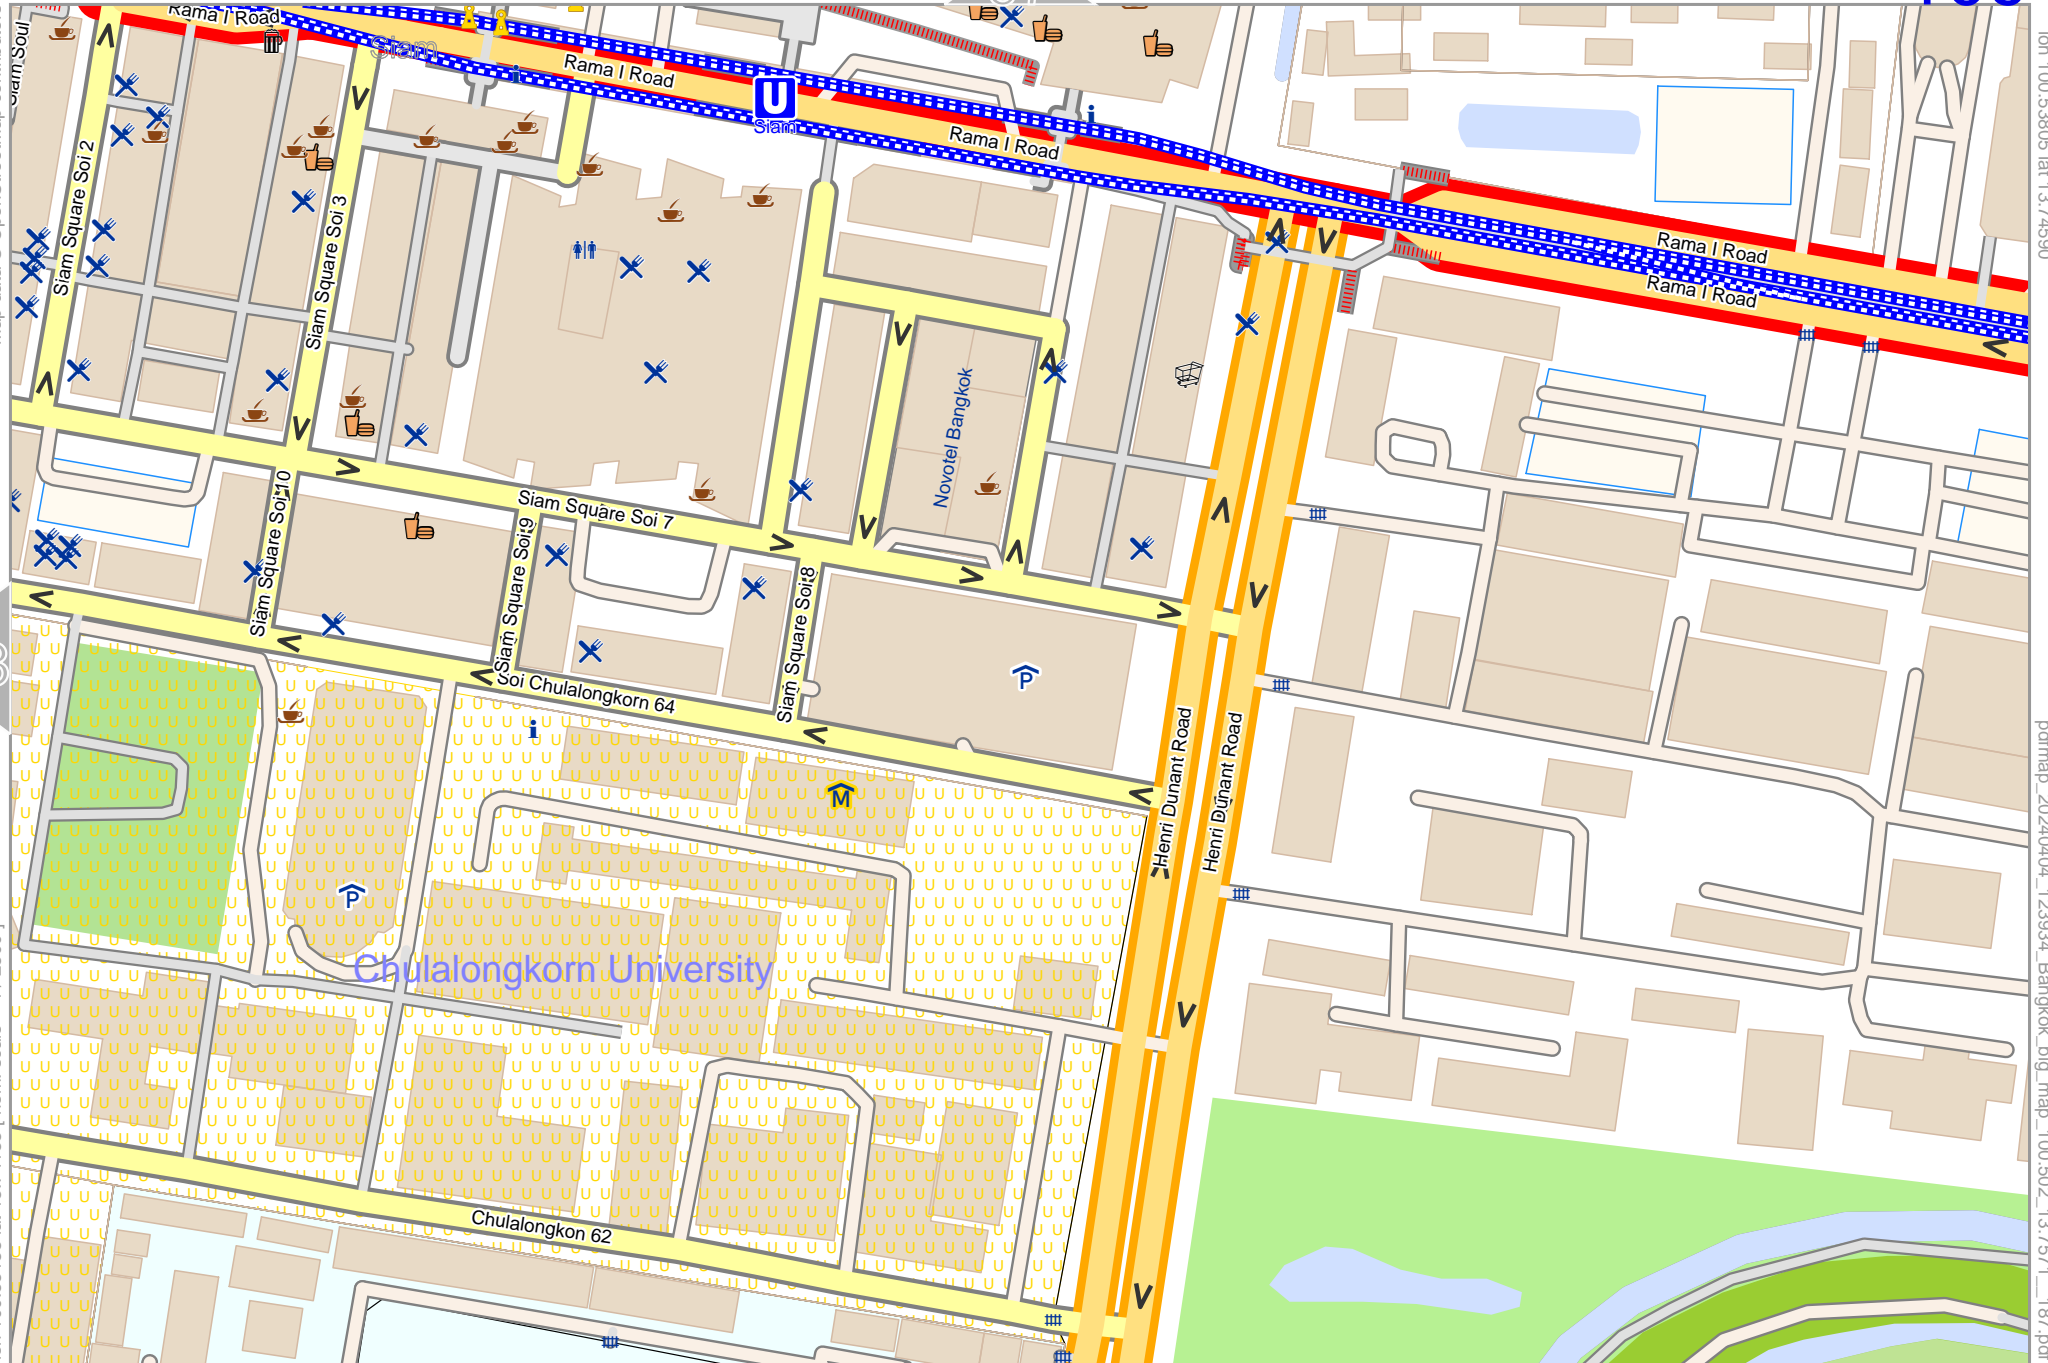

Map data © OpenStreetMap contributors

lon 100.53188 lat 13.74183 [nom. scale = 1 / 2500]

lon 100.53805 lat 13.74590

pdfmap_20240404_123934_Bangkok_big_map_100.502_13.7571_187.pdf

0 100 m 200 m