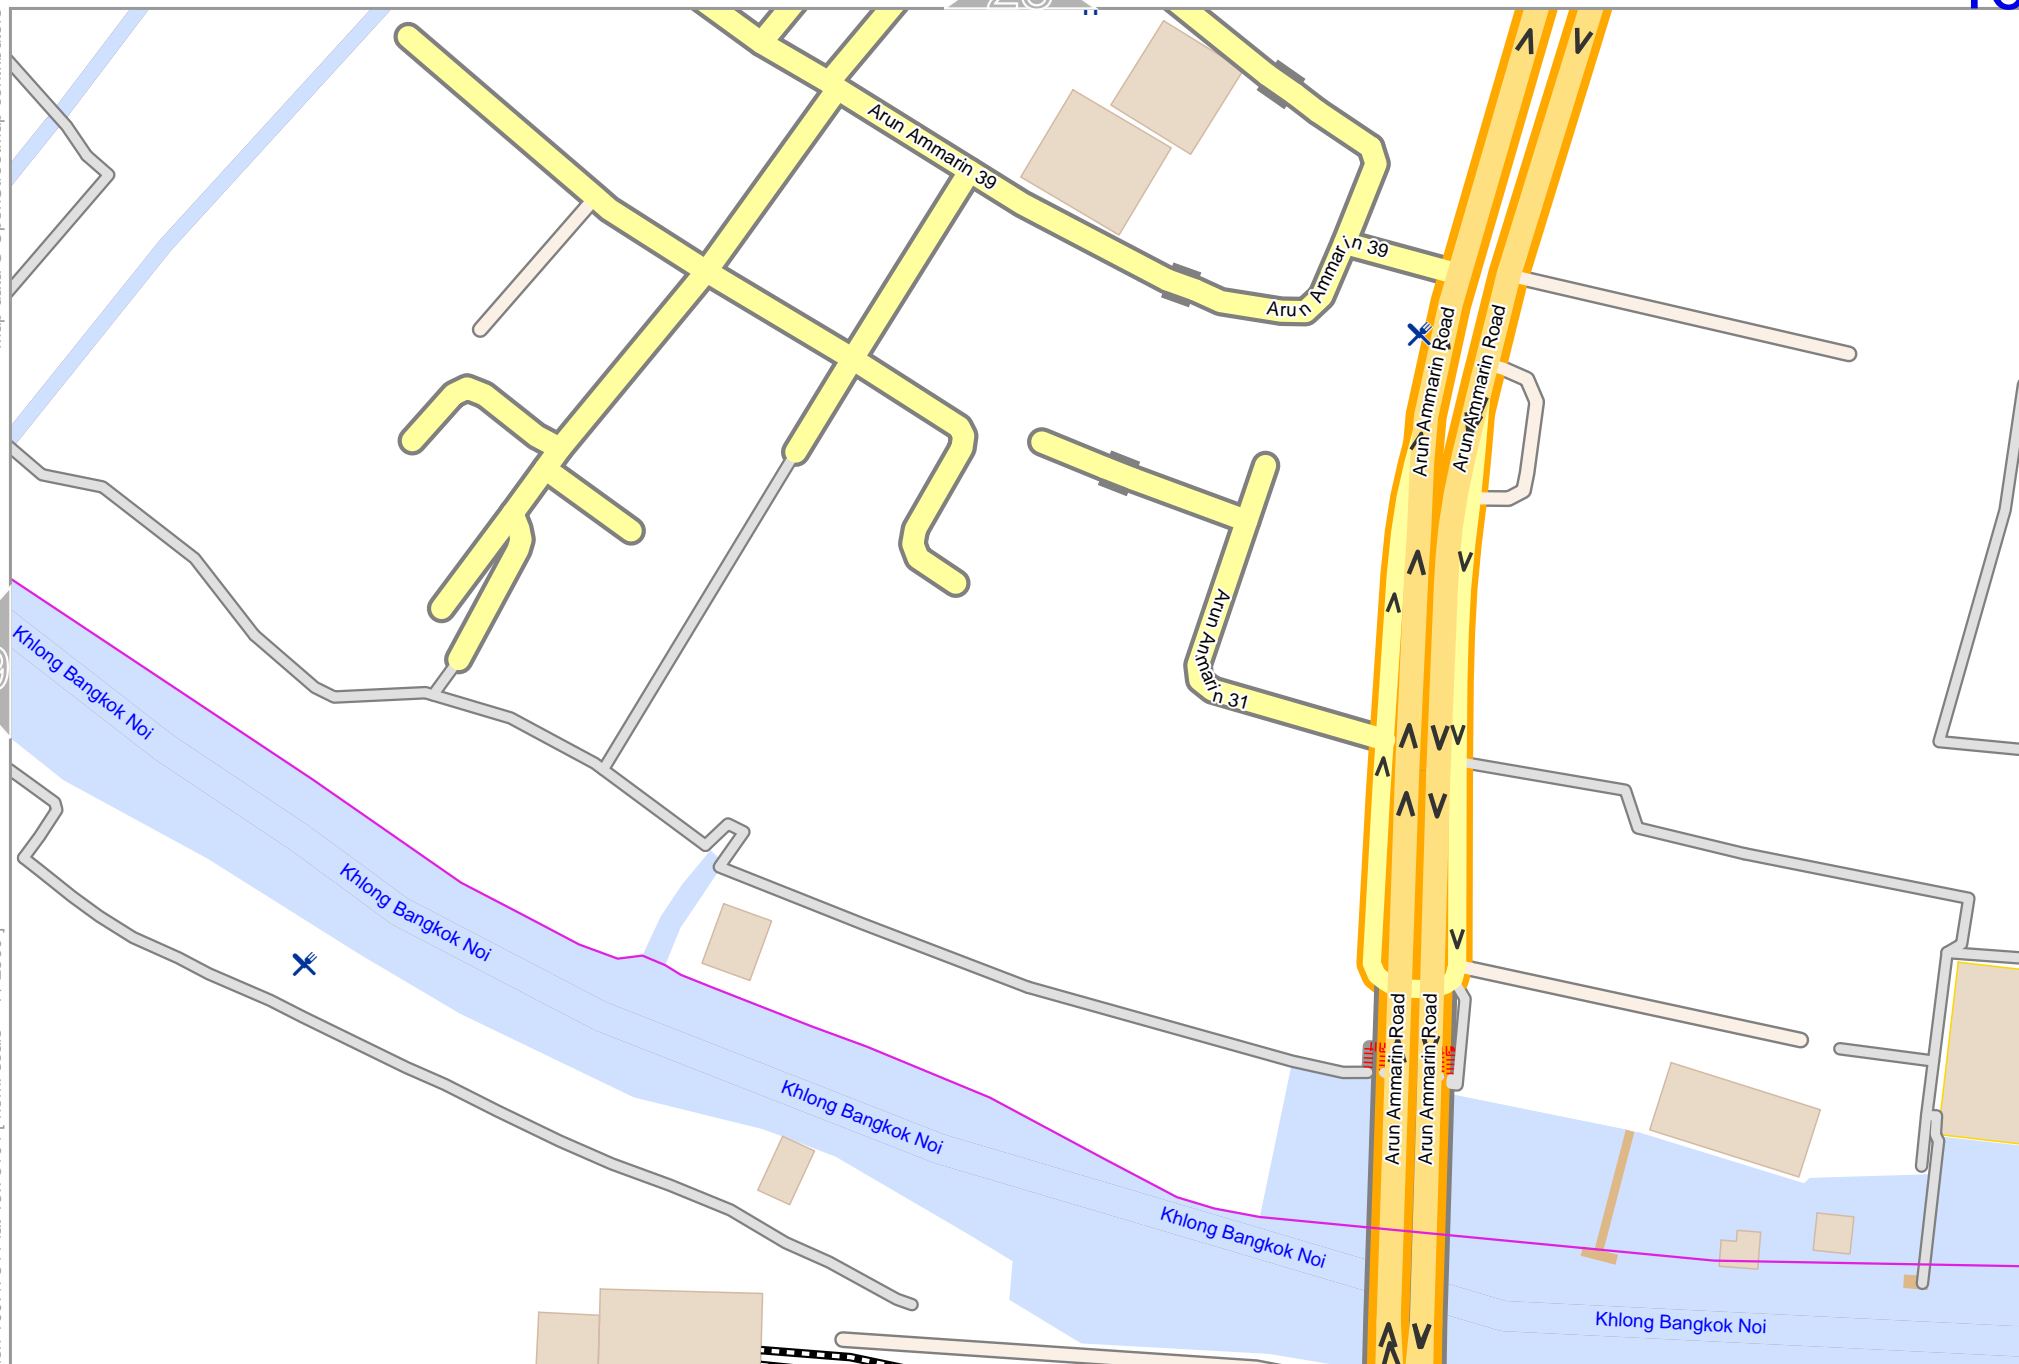

Map data © OpenStreetMap contributors

lon 100.47841 lat 13.76104 [nom. scale = 1 / 2500]

lon 100.48459 lat 13.76511

odfmap_20240404_123934_Bangkok_big_map_100.502_13.7571_187.pdf

0 100 m 200 m

52