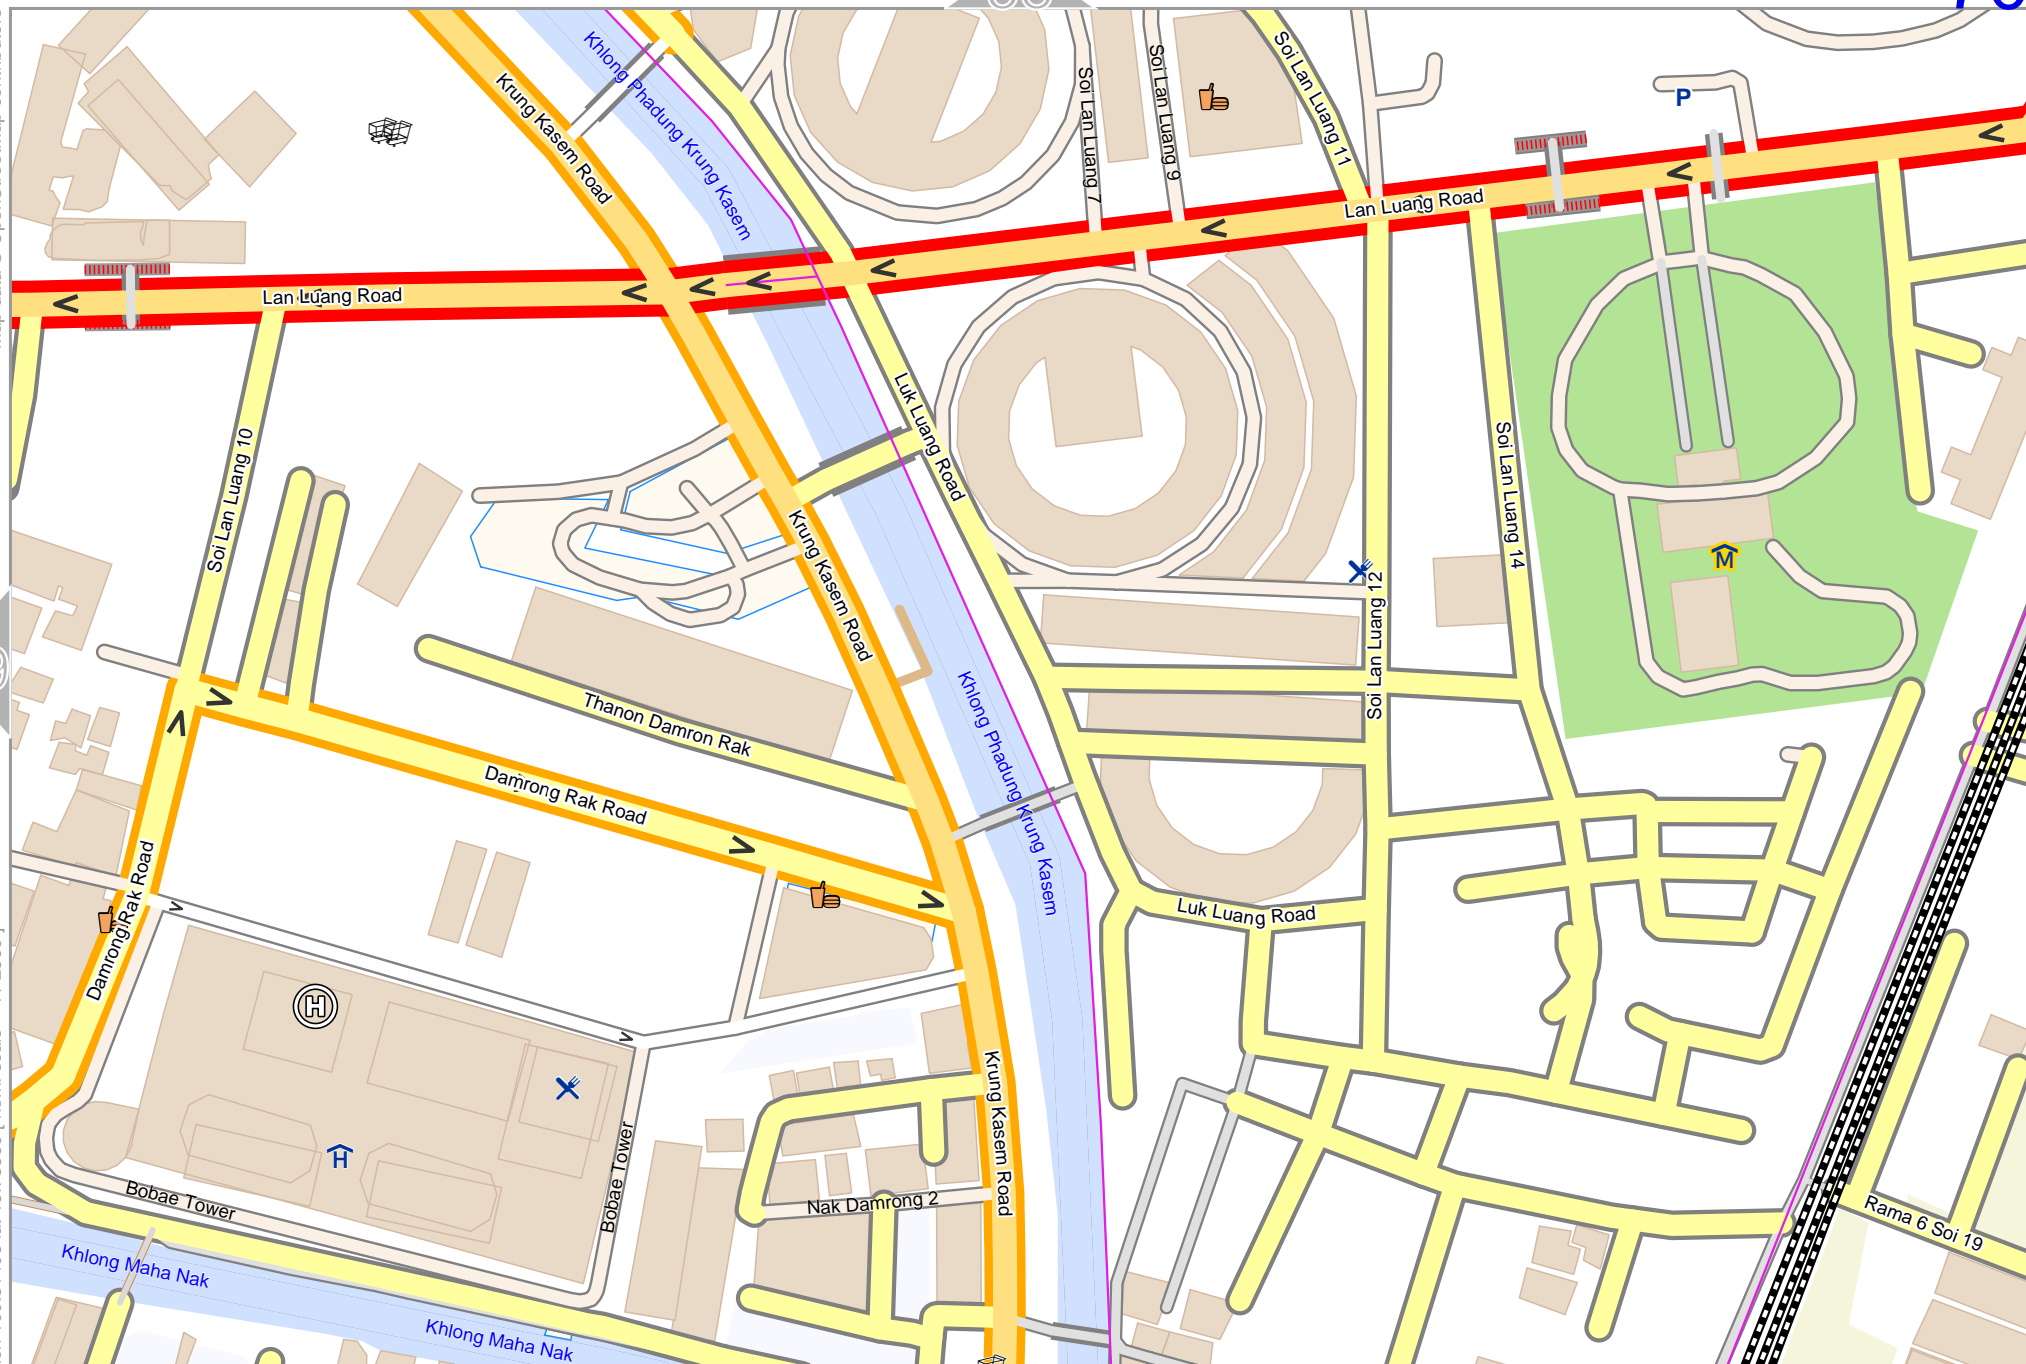

0 100 m 200 m

Map data © OpenStreetMap contributors

lon 100.51406 lat 13.75336 [nom. scale = 1 / 2500]

lon 100.52023 lat 13.75743

odfmap_20240404_123934_Bangkok_big_map_100.502_13.7571_187.pdf

0 100 m 200 m