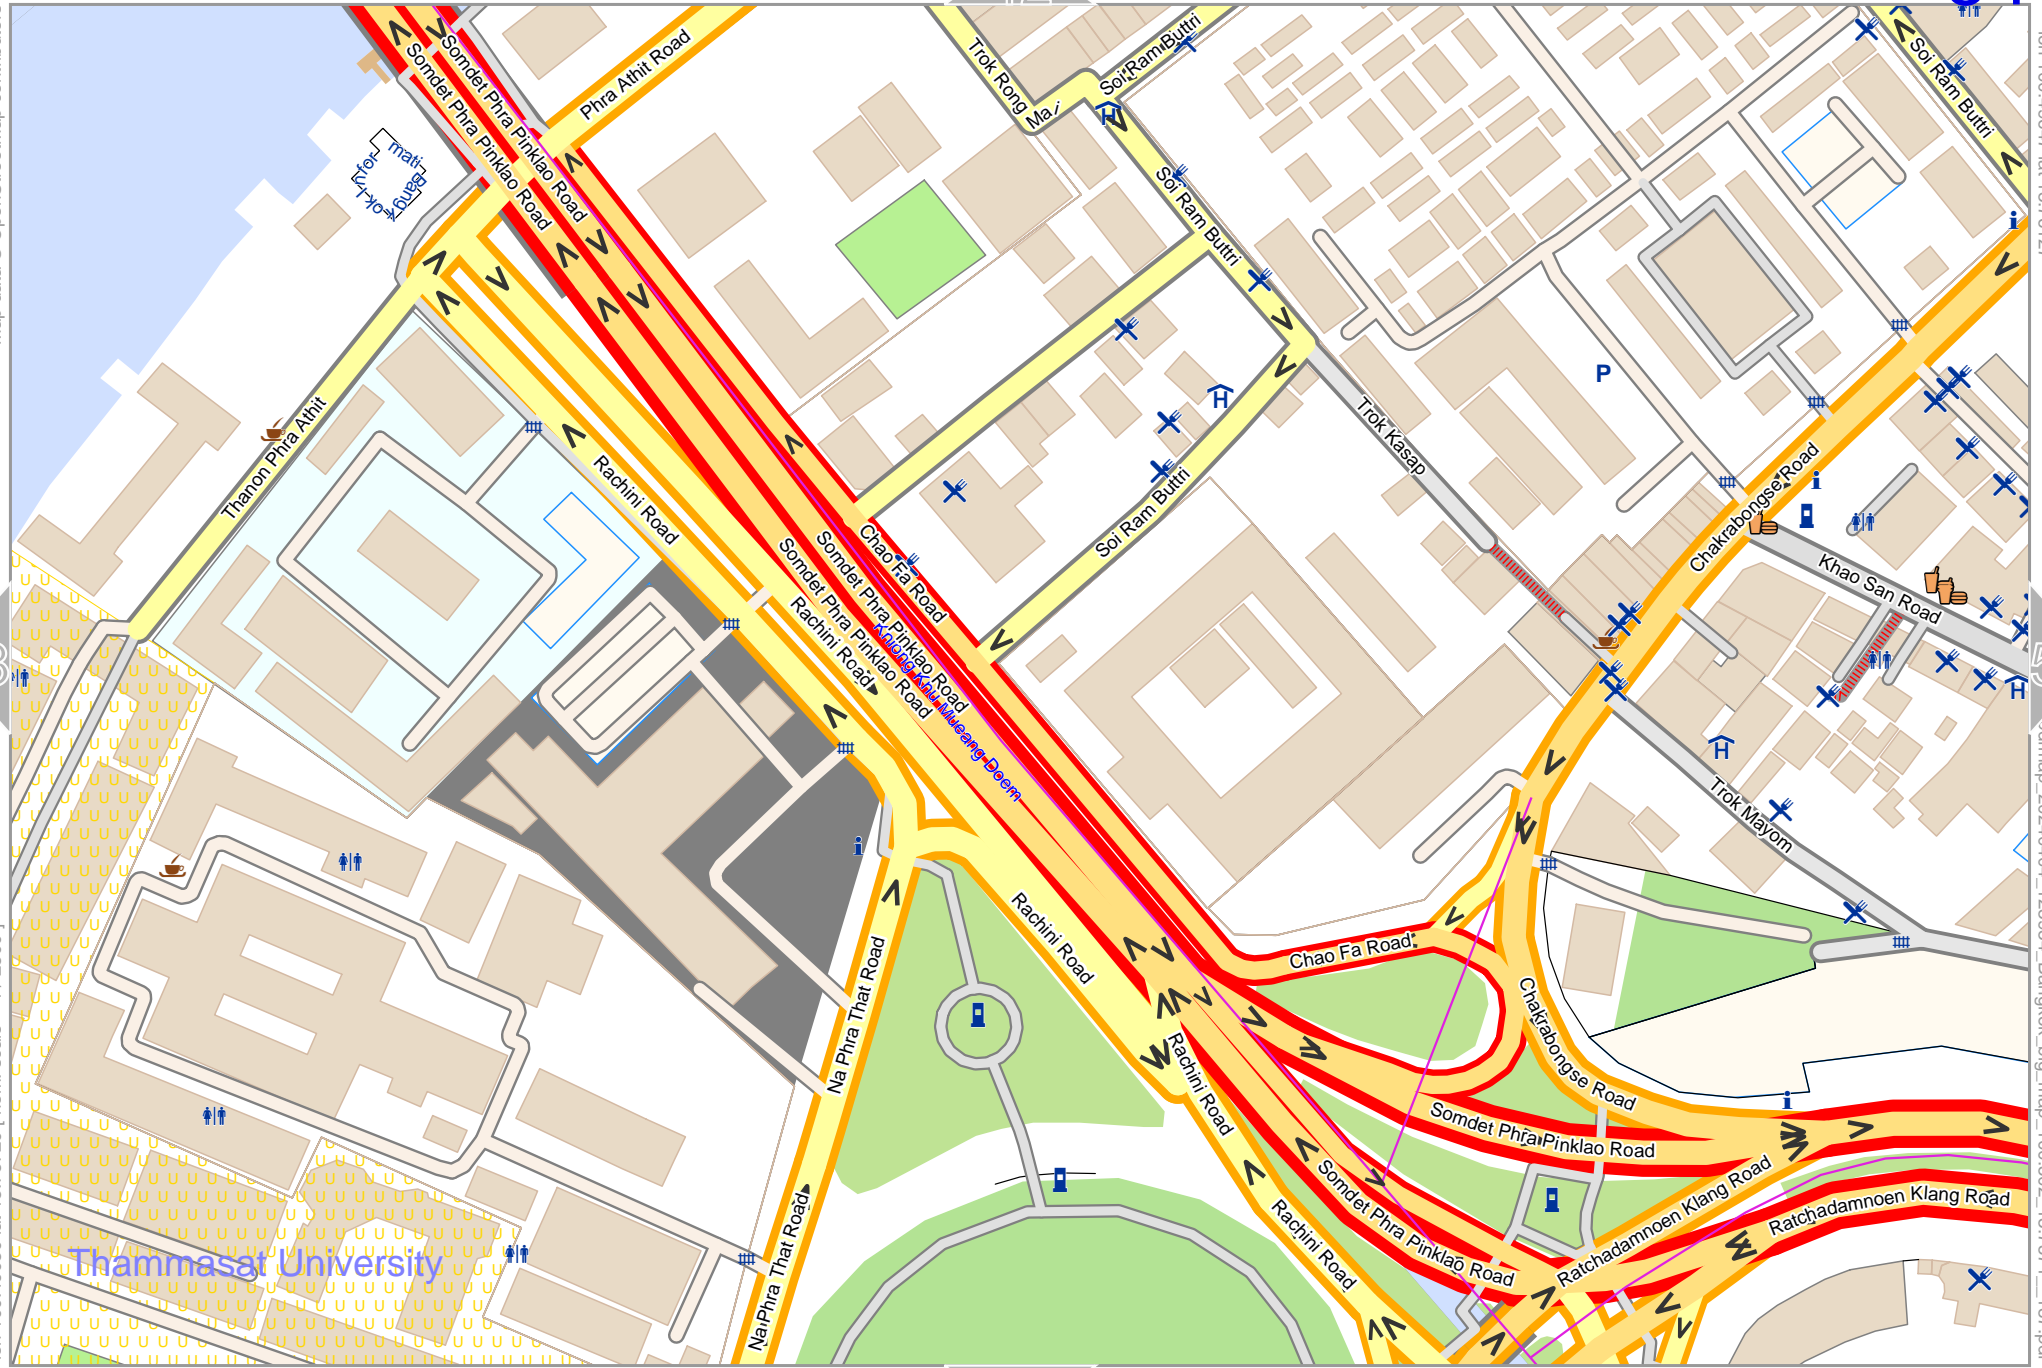

Map data © OpenStreetMap contributors

lon 100.49030 lat 13.75720 [nom. scale = 1 / 2500]

lon 100.49647 lat 13.76127

odfmap_20240404_123934_Bangkok_big_map_100.502_13.7571_187.pdf

Thammasat University

0 100 m 200 m