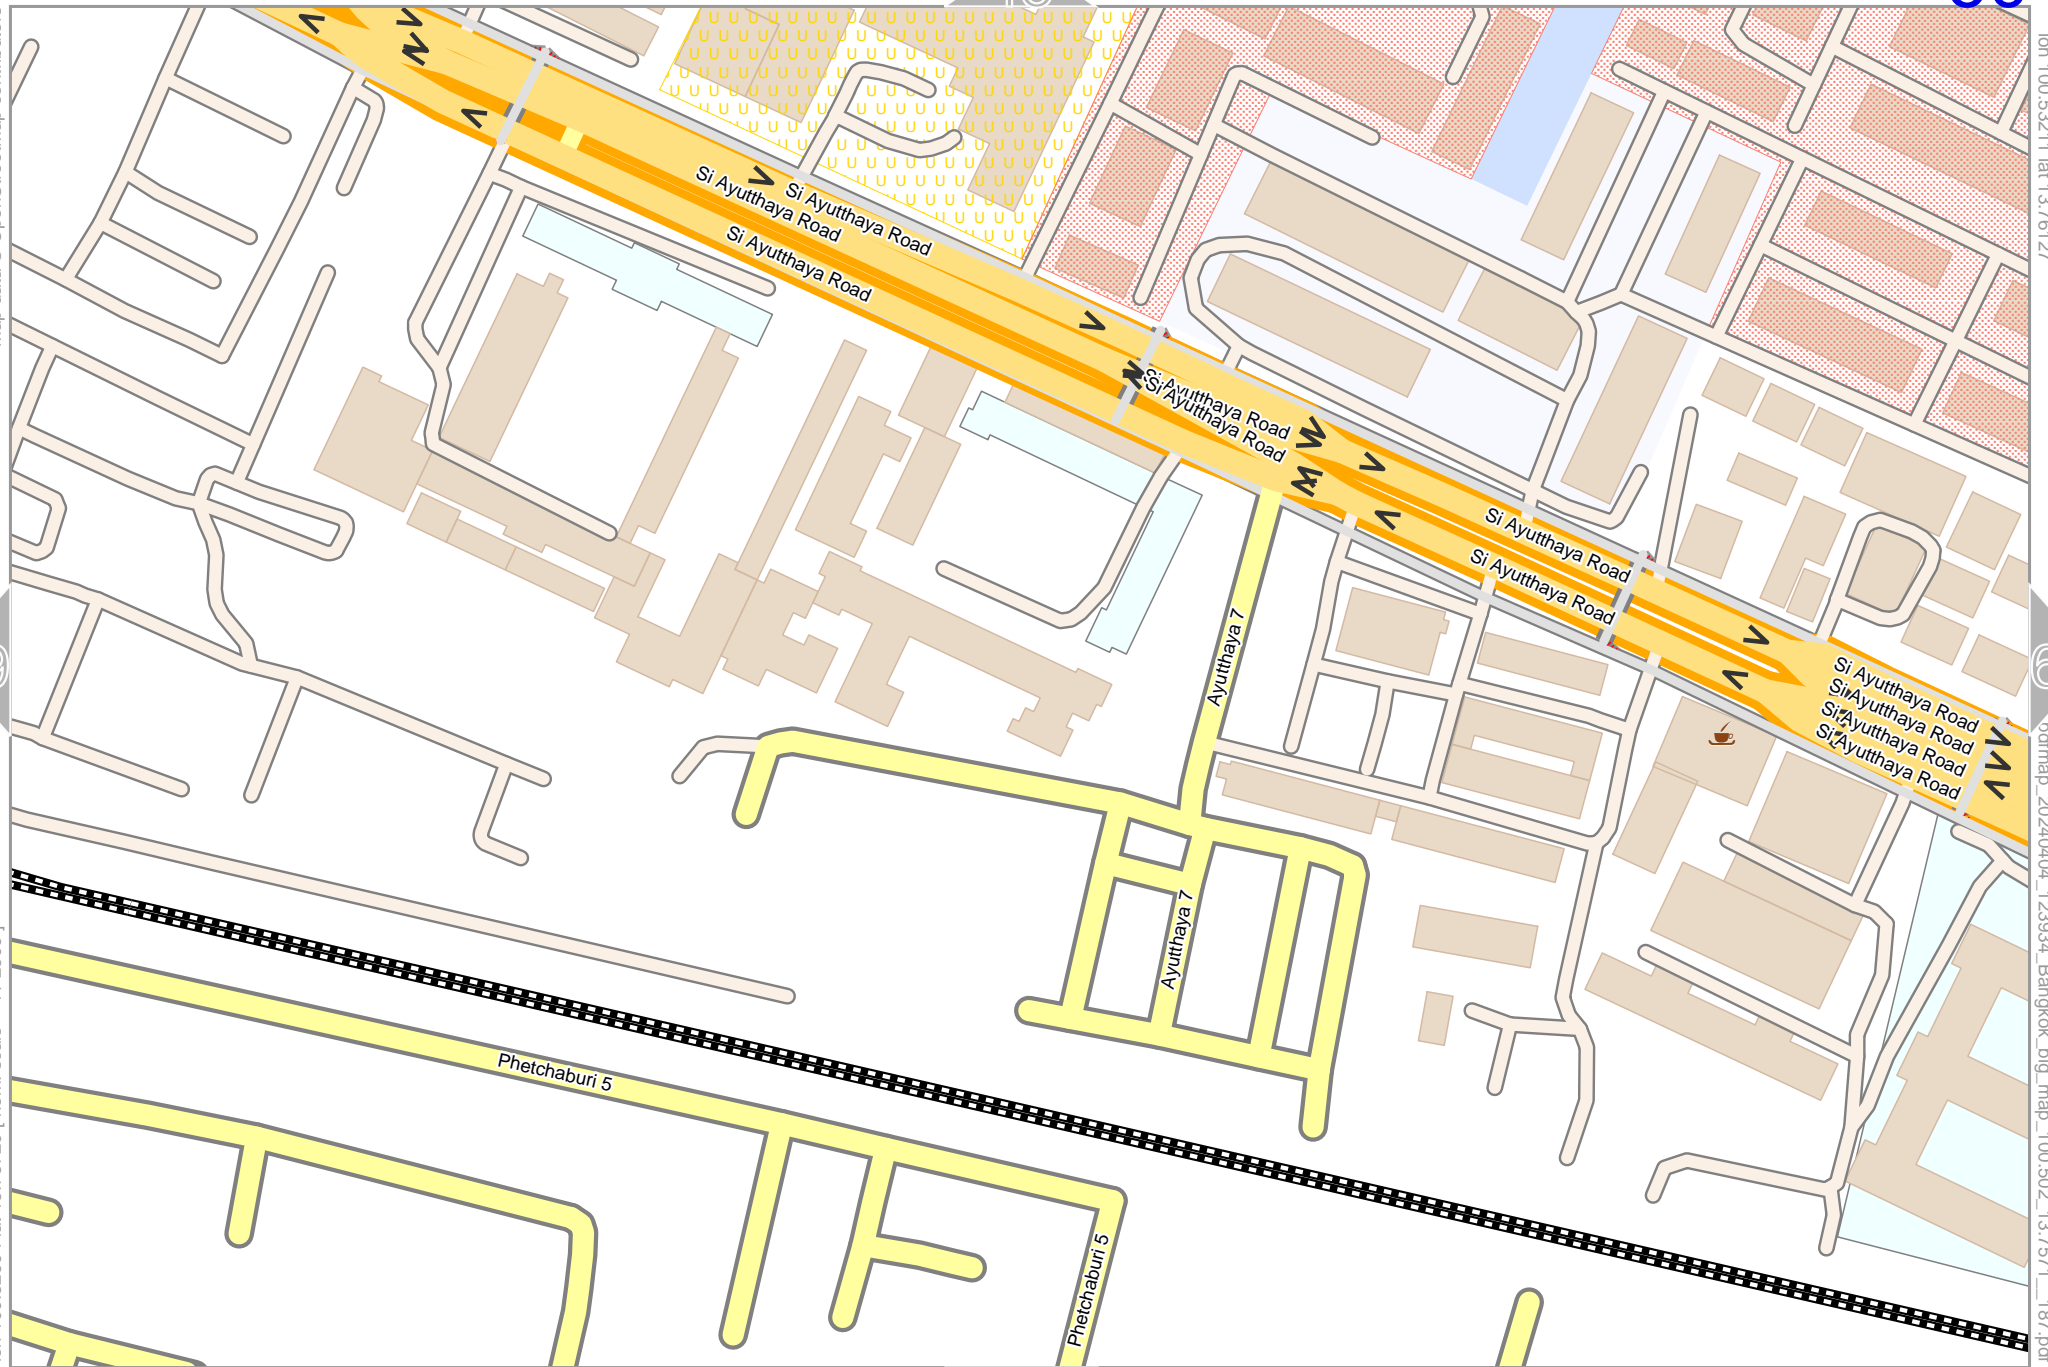

Map data © OpenStreetMap contributors

lon 100.53211 lat 13.76127

59

61

lon 100.52594 lat 13.75720 [nom. scale = 1 / 2500]

odfmap_20240404_123934_Bangkok_big_map_100.502_13.7571_187.pdf

0 100 m 200 m

72