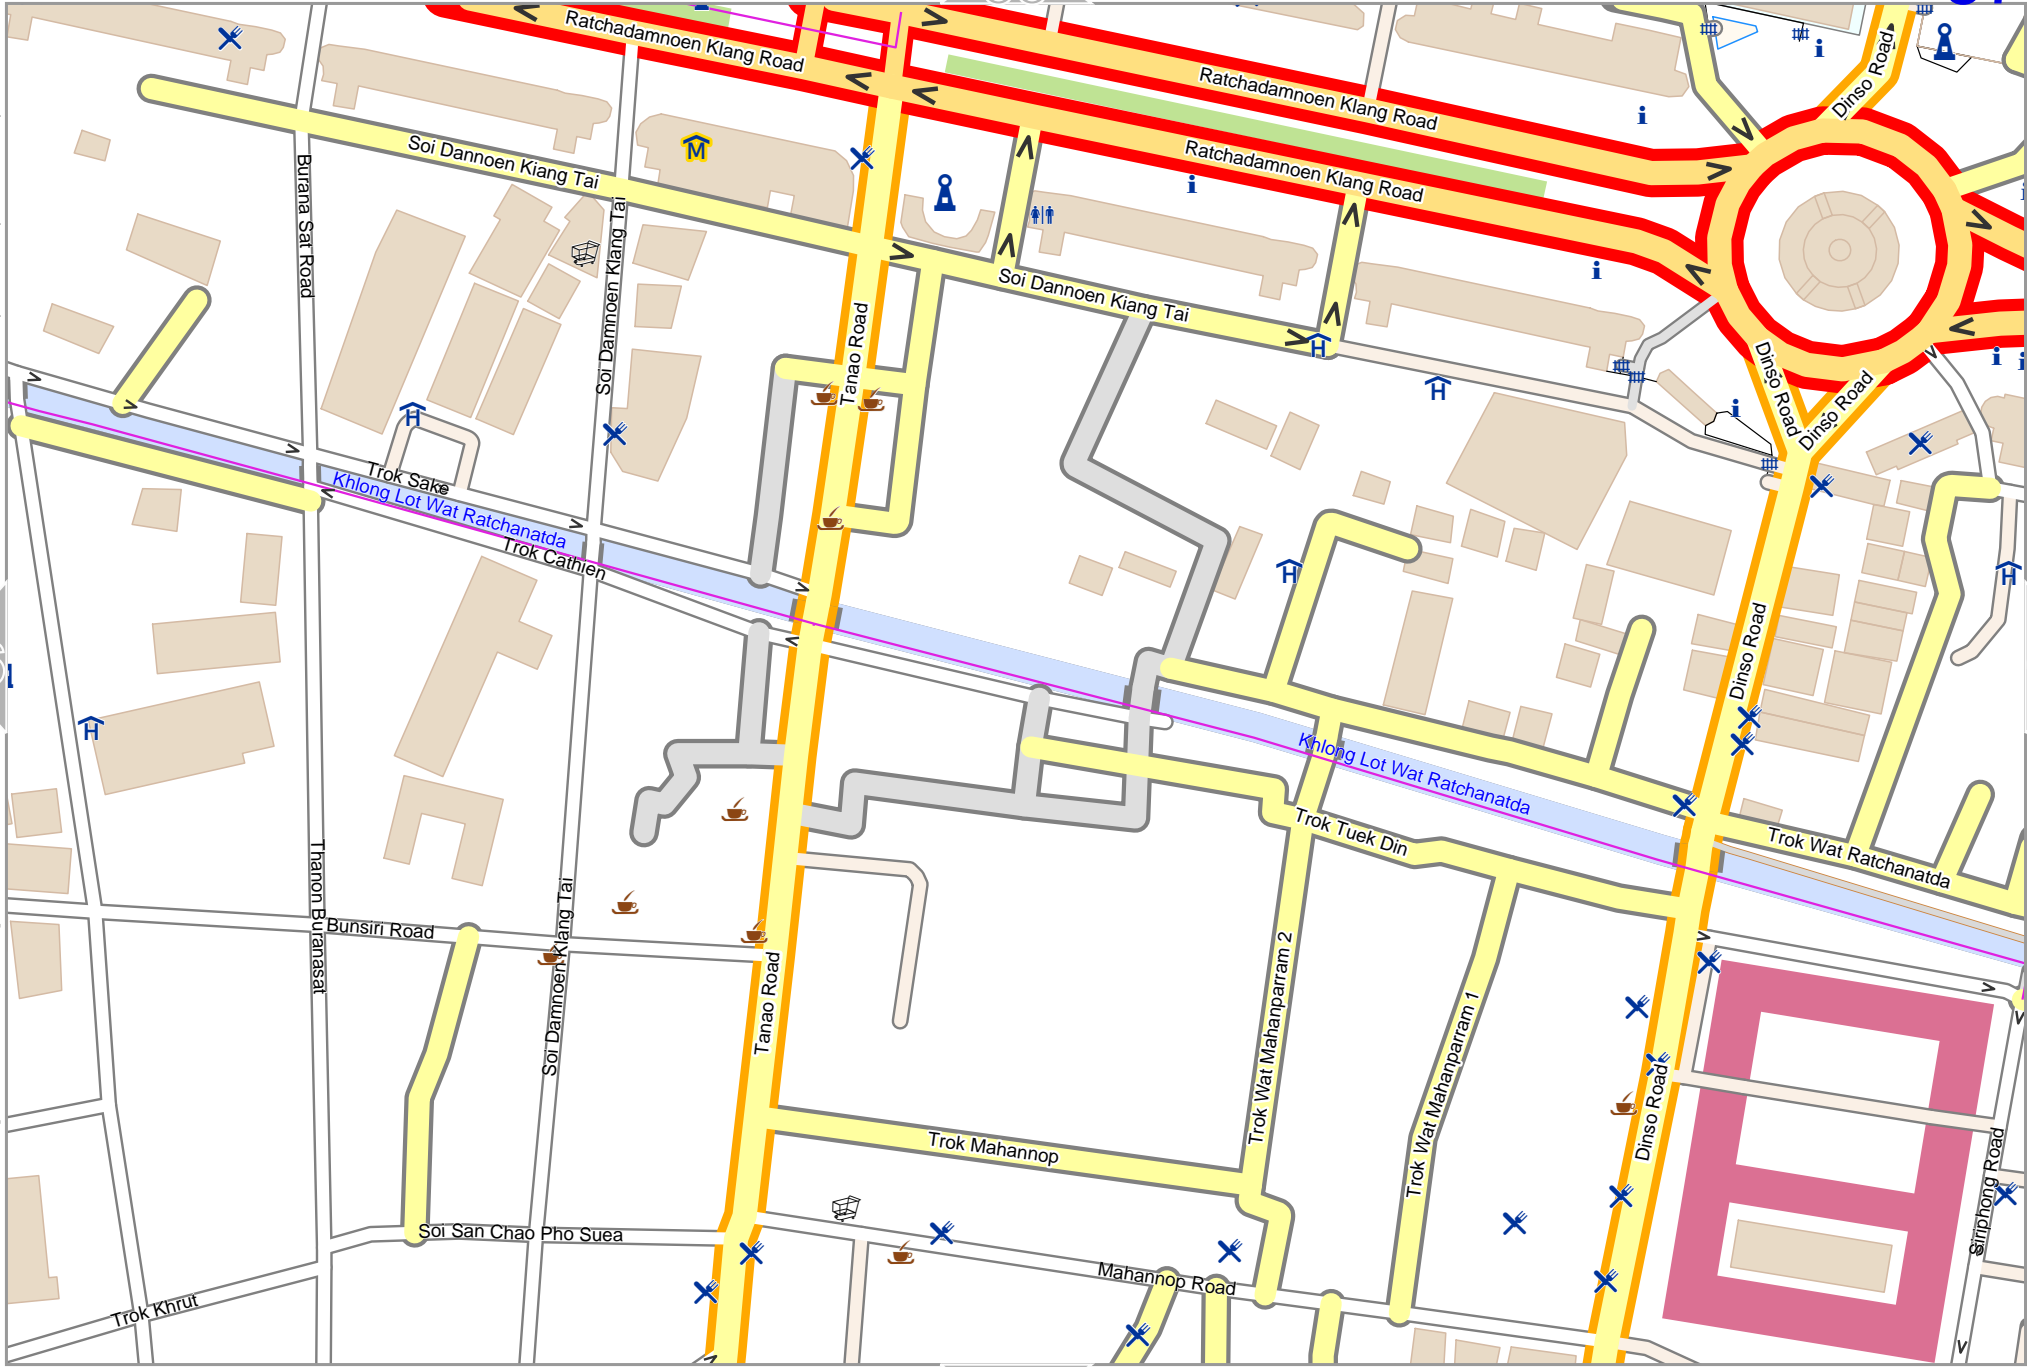

Bangkok big map

67

55

79

Map data © OpenStreetMap contributors

lon 100.50241 lat 13.75743

odfmap_20240404_123934_Bangkok_big_map_100.502_13.7571_187.pdf

lon 100.49624 lat 13.75336 [nom. scale = 1 / 2500]