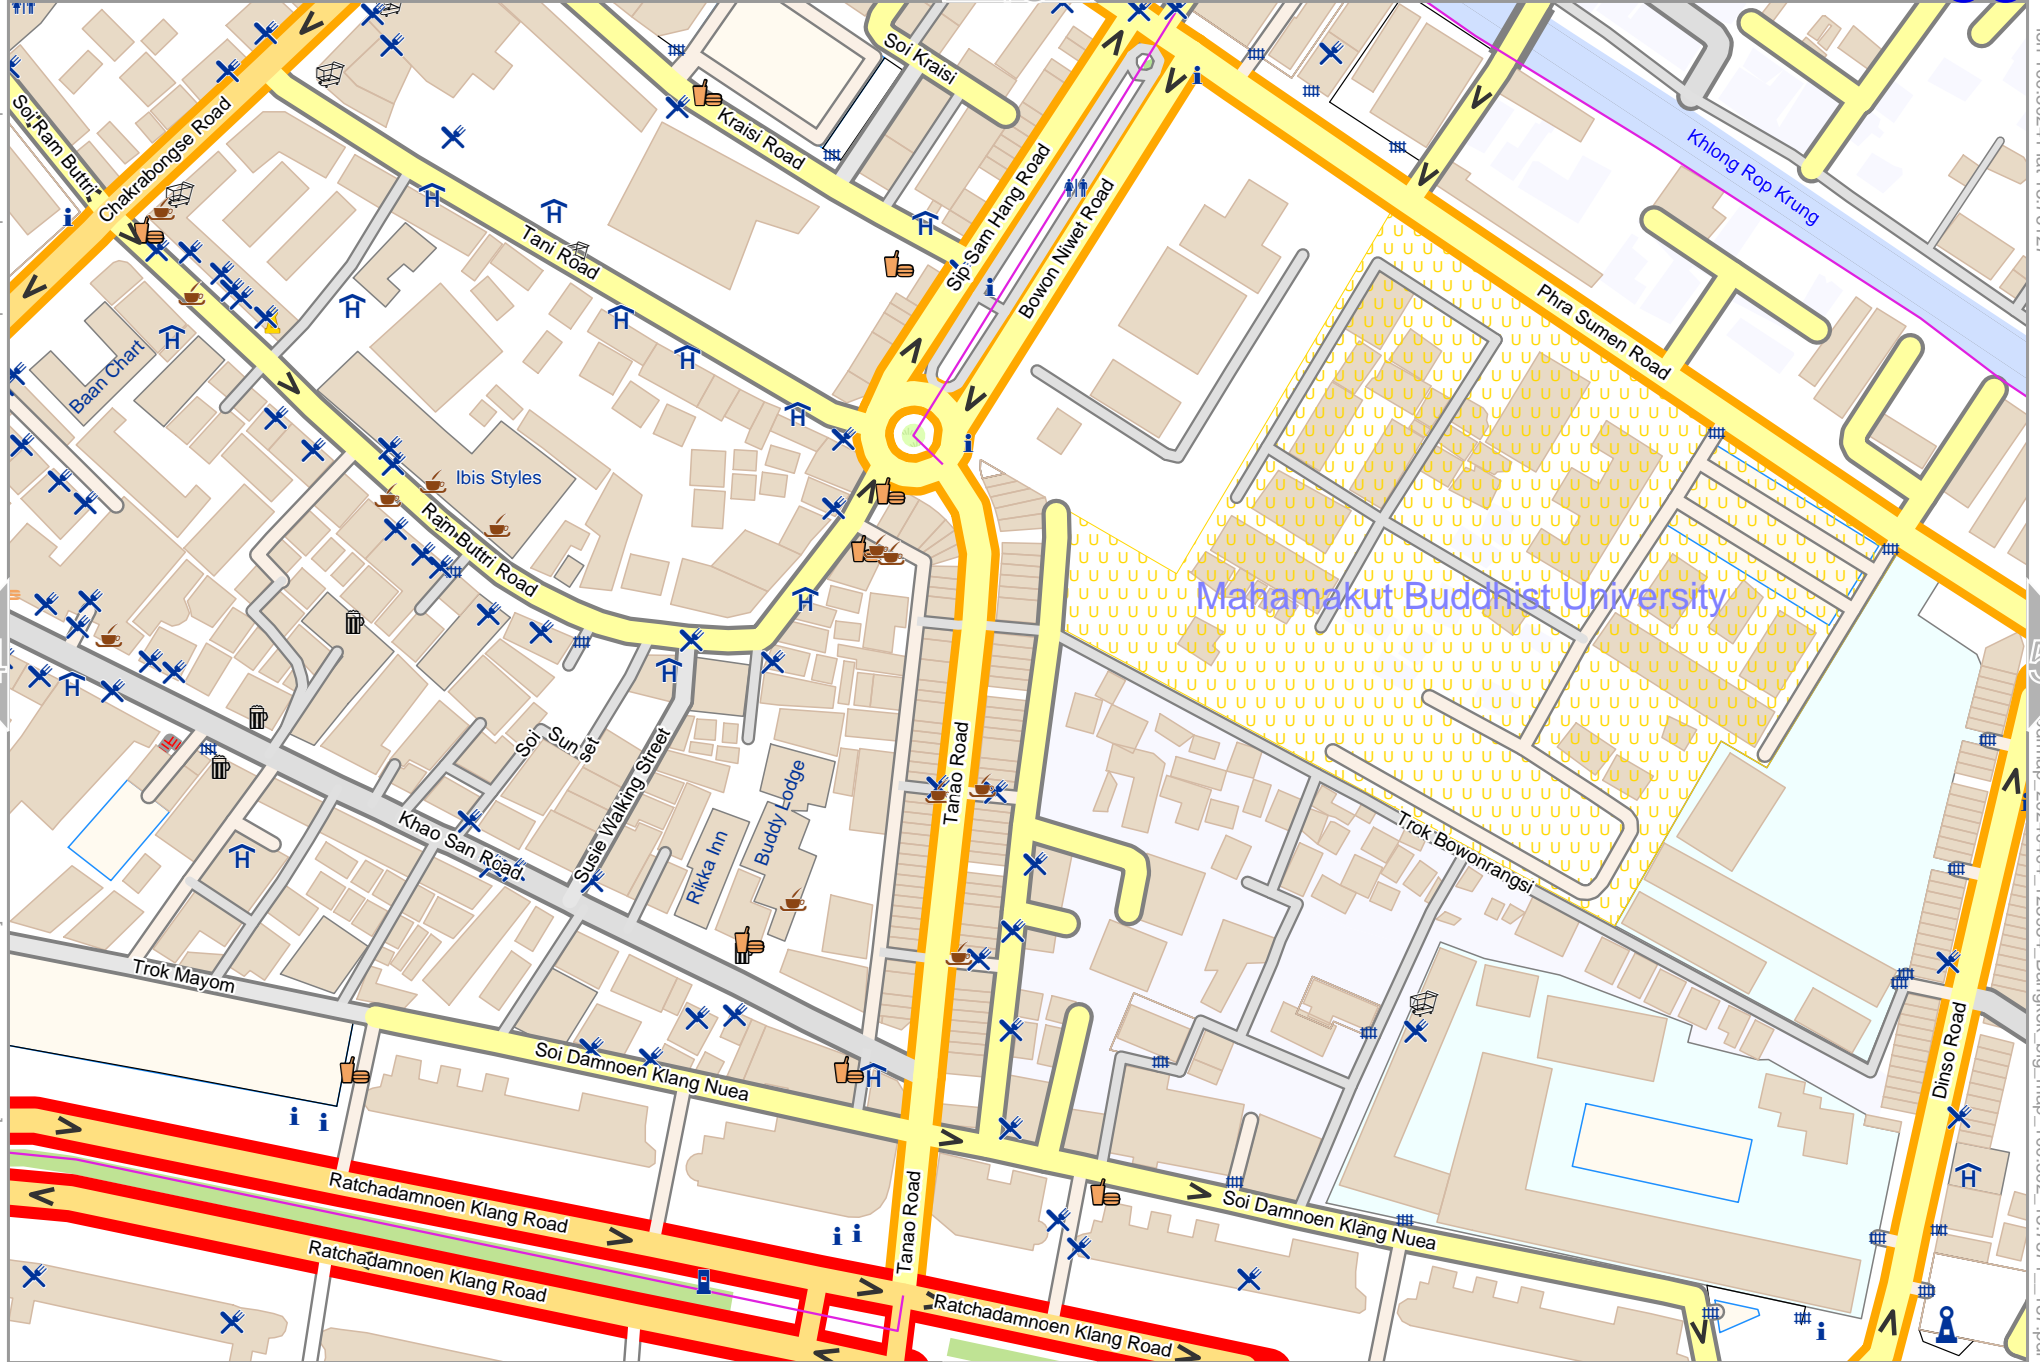

lon 100.50241 lat 13.76127

54

56

lon 100.49624 lat 13.75720 [nom. scale = 1 / 2500]

odfmap_20240404_123934_Bangkok_big_map_100.502_13.7571_187.pdf

0 100 m 200 m

67

Bangkok big map