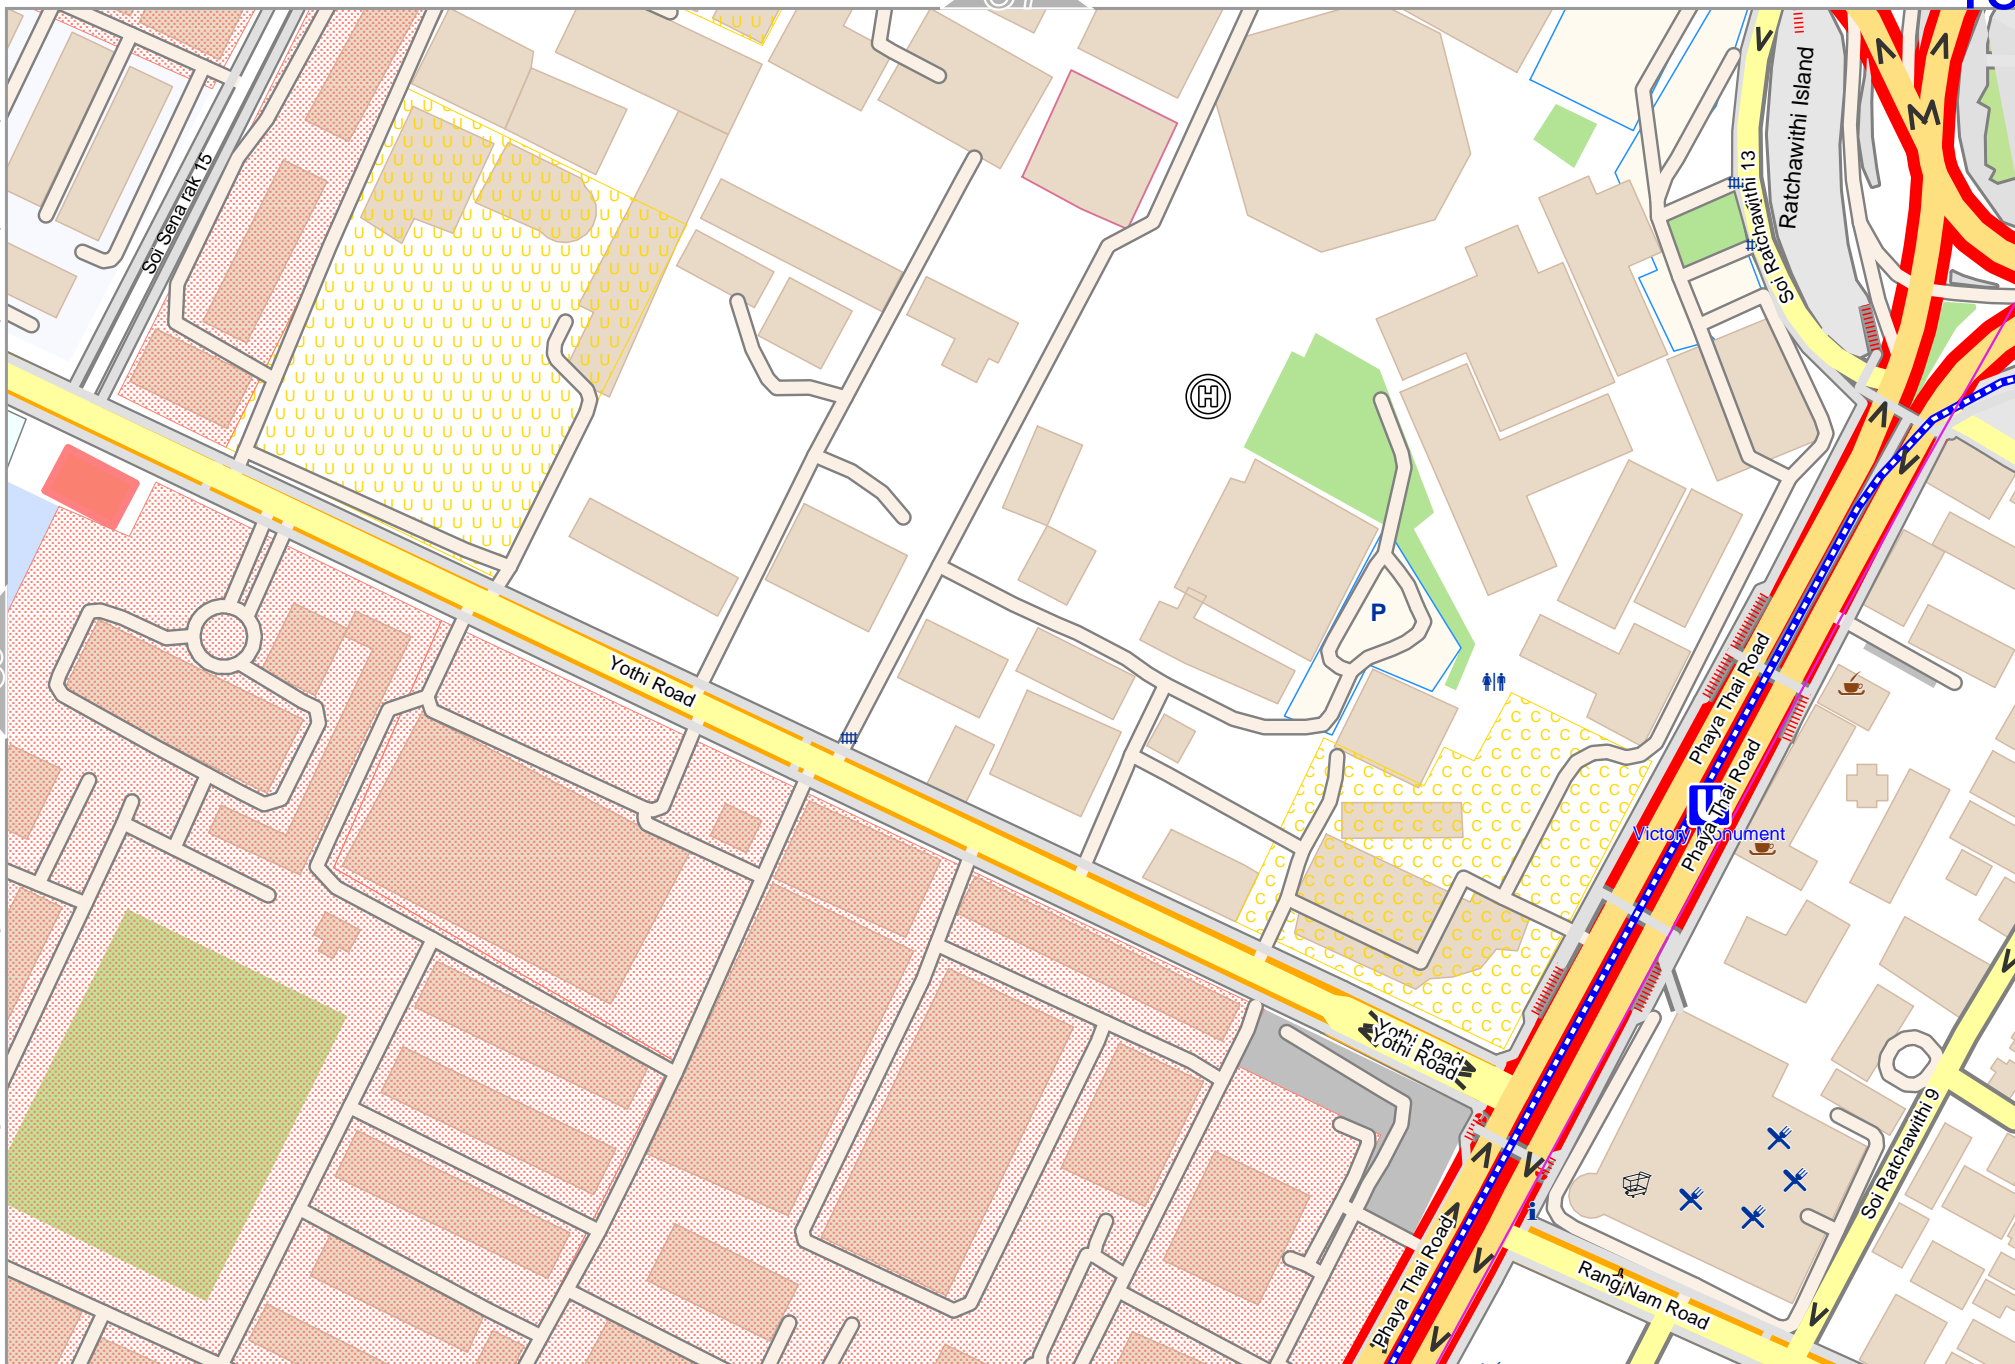

lon 100.52594 lat 13.76104 [nom. scale = 1 / 2500]

0 100 m 200 m

Map data © OpenStreetMap contributors

lon 100.53805 lat 13.76511

pdfmap_20240404_123934_Bangkok_big_map_100.502_13.7571_187.pdf

48

lon 100.53188 lat 13.76104 [nom. scale = 1 / 2500]