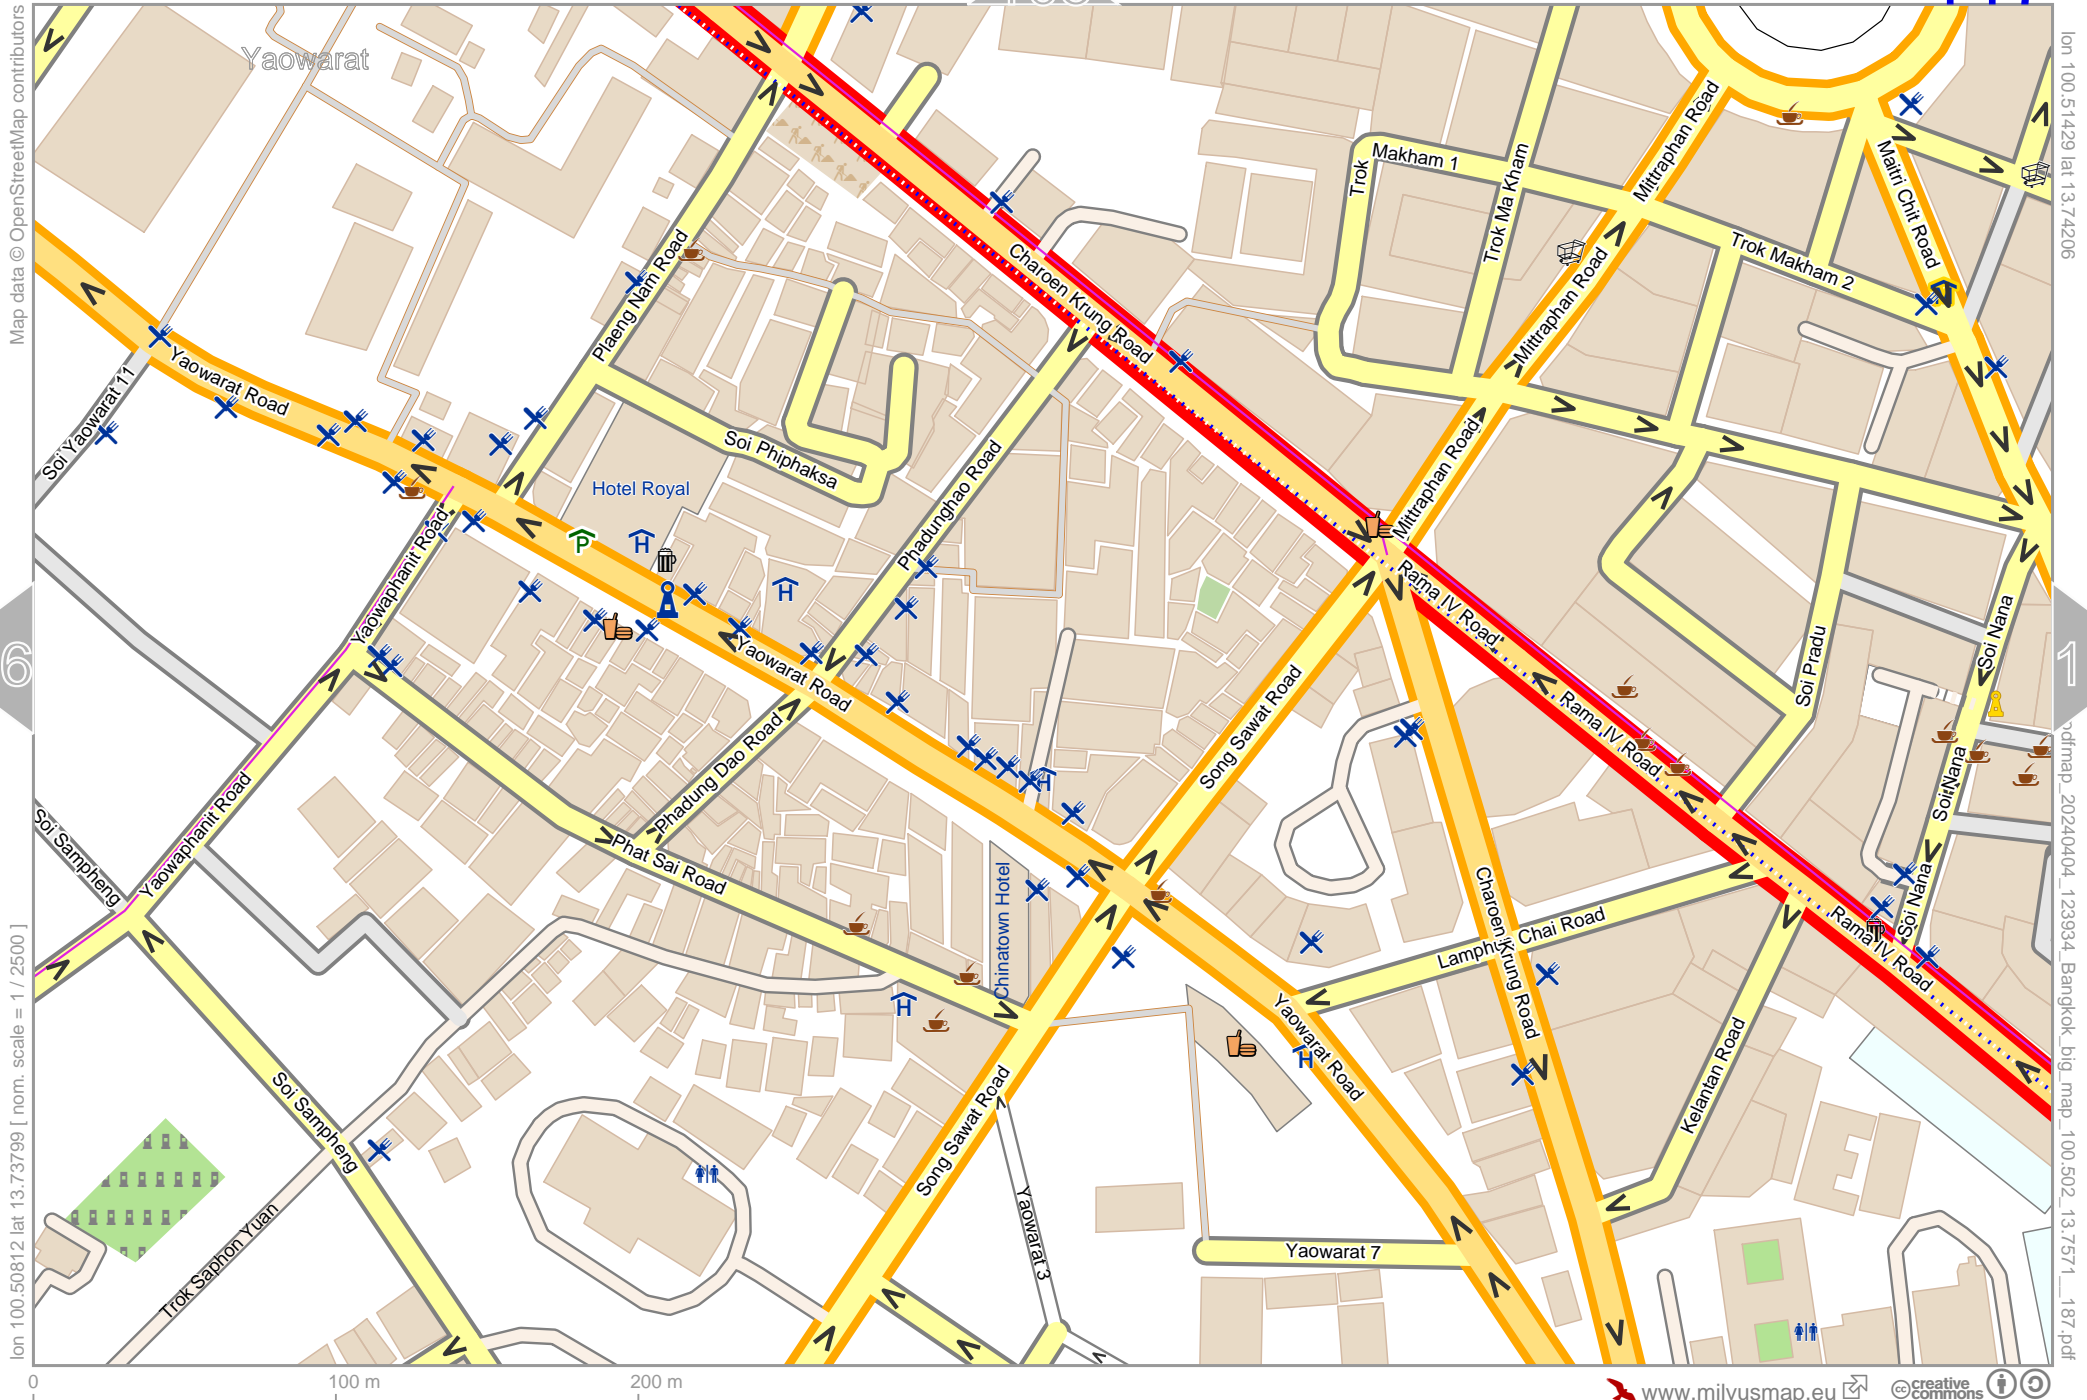

Bangkok big map

top

Map data © OpenStreetMap contributors

lon 100.50812 lat 13.73799 [nom. scale = 1 / 2500]

lon 100.51429 lat 13.74206

pdfmap_20240404_123934_Bangkok_big_map_100.502_13.7571_187.pdf

0 100 m 200 m