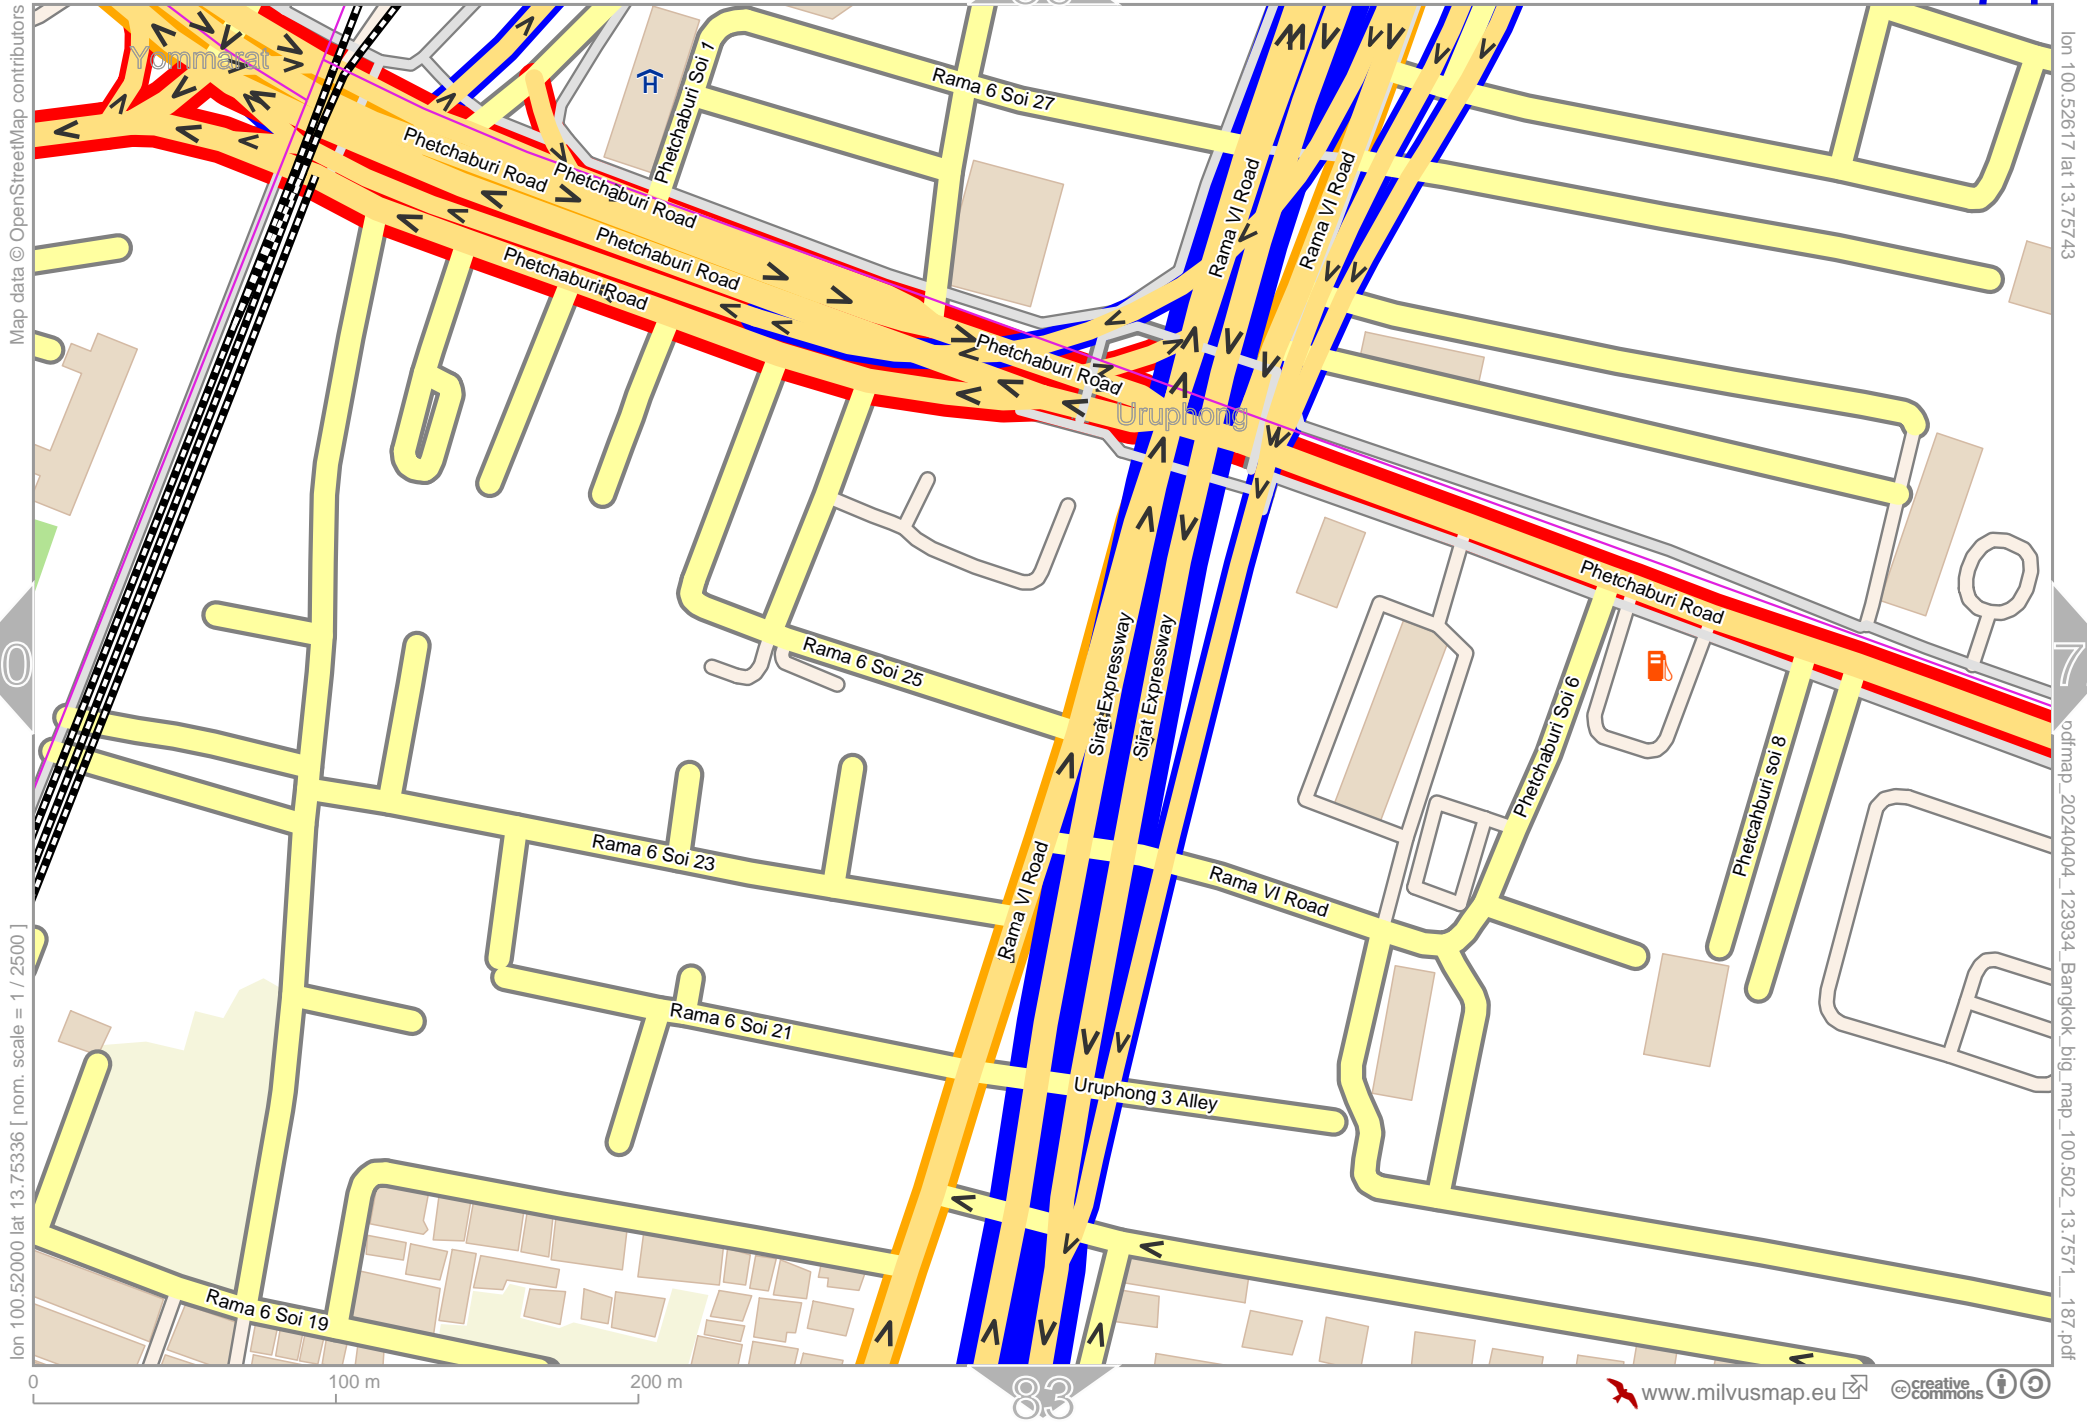

0 100 m 200 m

Map data © OpenStreetMap contributors

lon 100.51406 lat 13.75336 [nom. scale = 1 / 2500]

lon 100.52023 lat 13.75743

odfmap_20240404_123934_Bangkok_big_map_100.502_13.7571_187.pdf

0 100 m 200 m