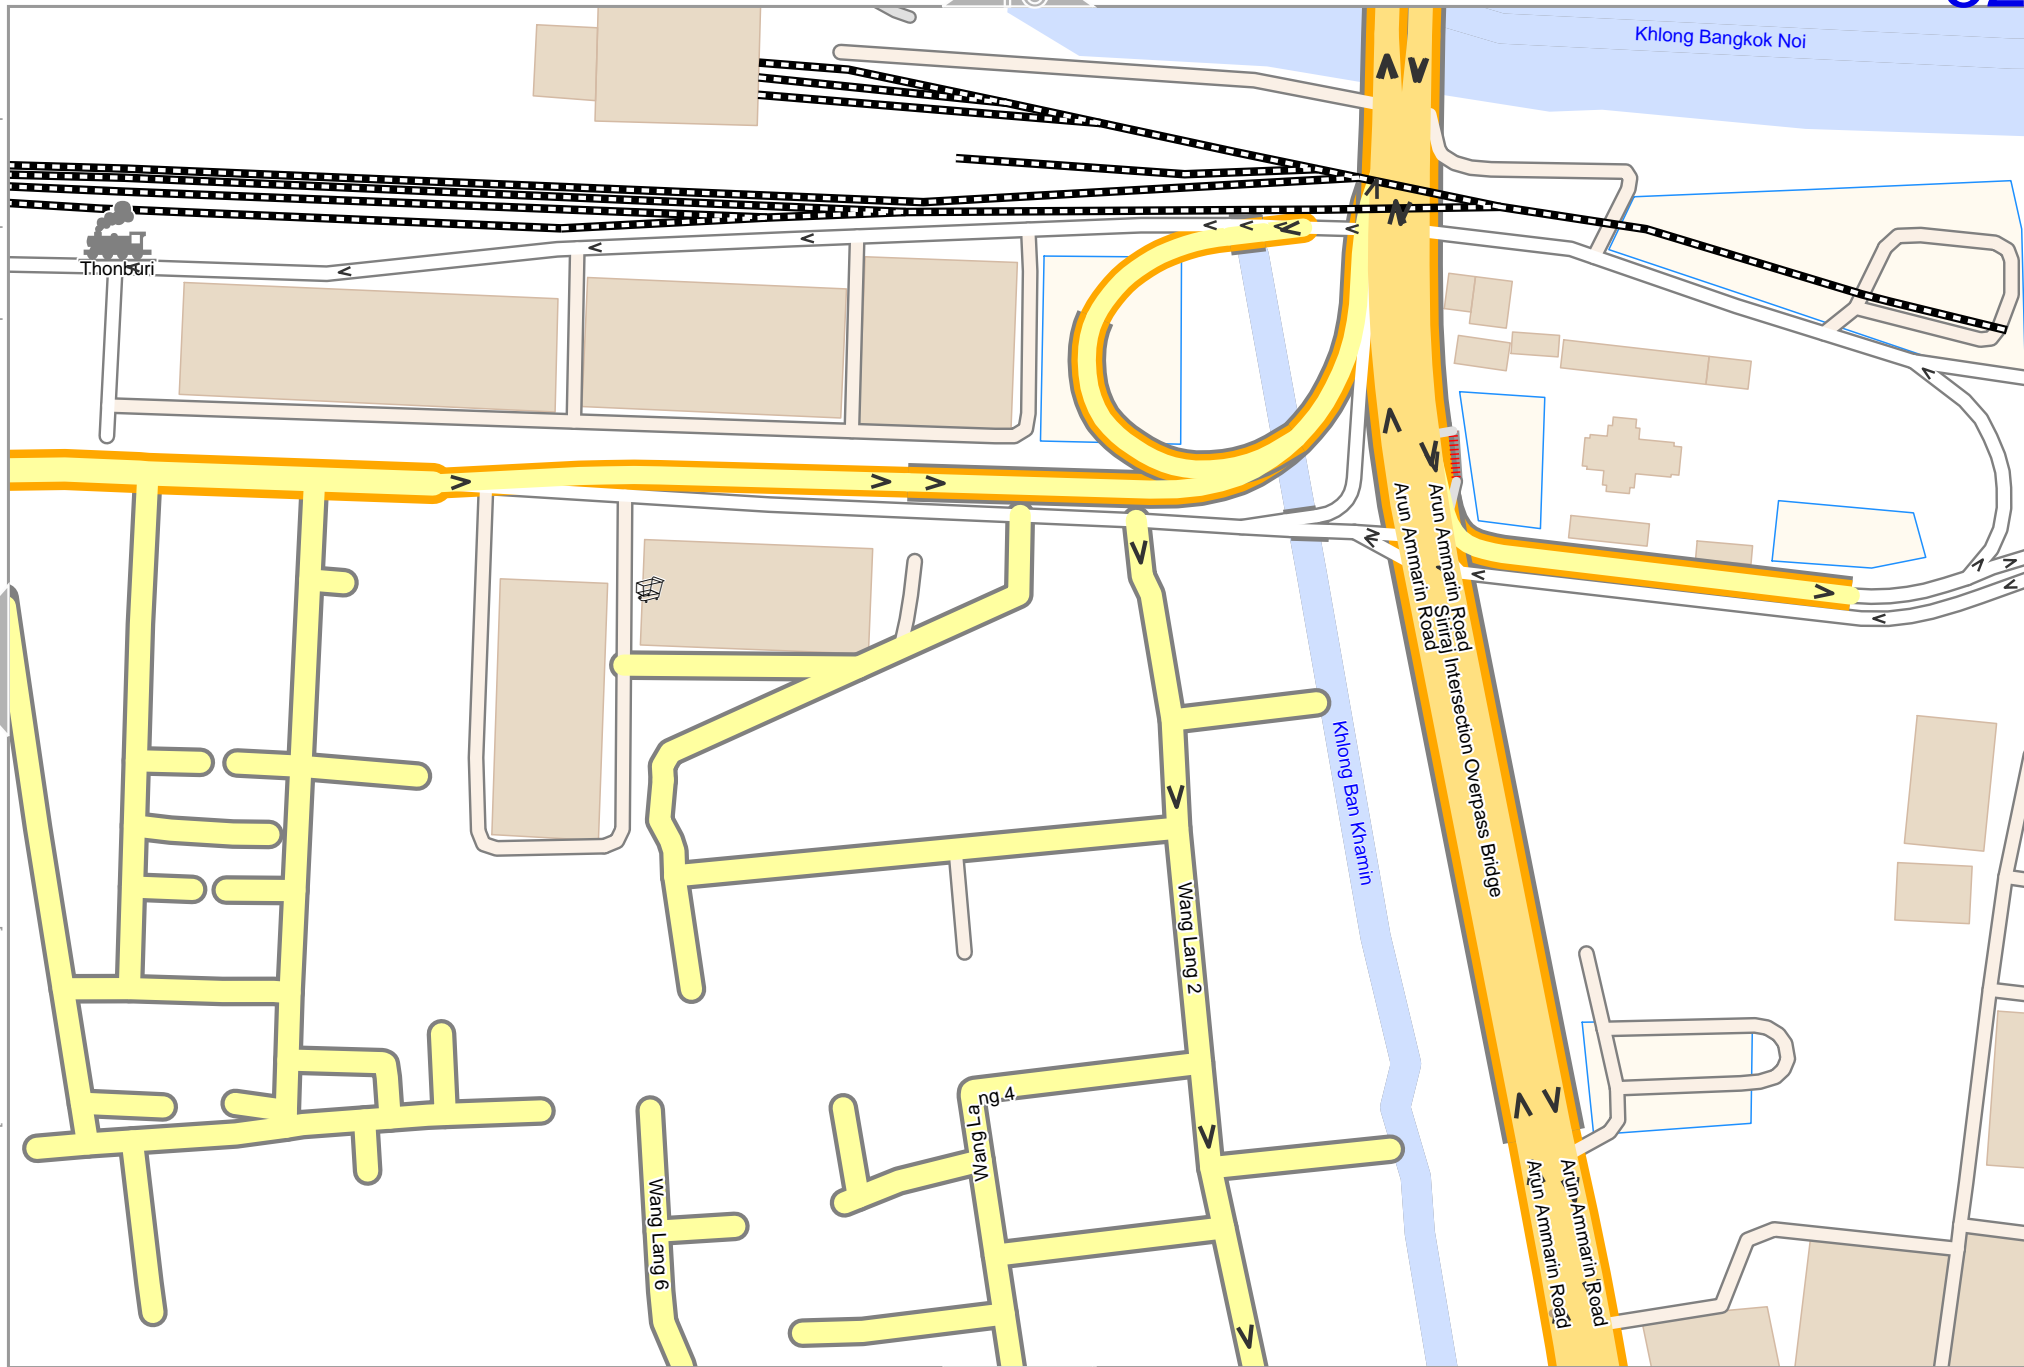

Map data © OpenStreetMap contributors

lon 100.48459 lat 13.76127

odfmap_20240404_123934_Bangkok_big_map_100.502_13.7571_187.pdf

0 100 m 200 m

51

53

40

64