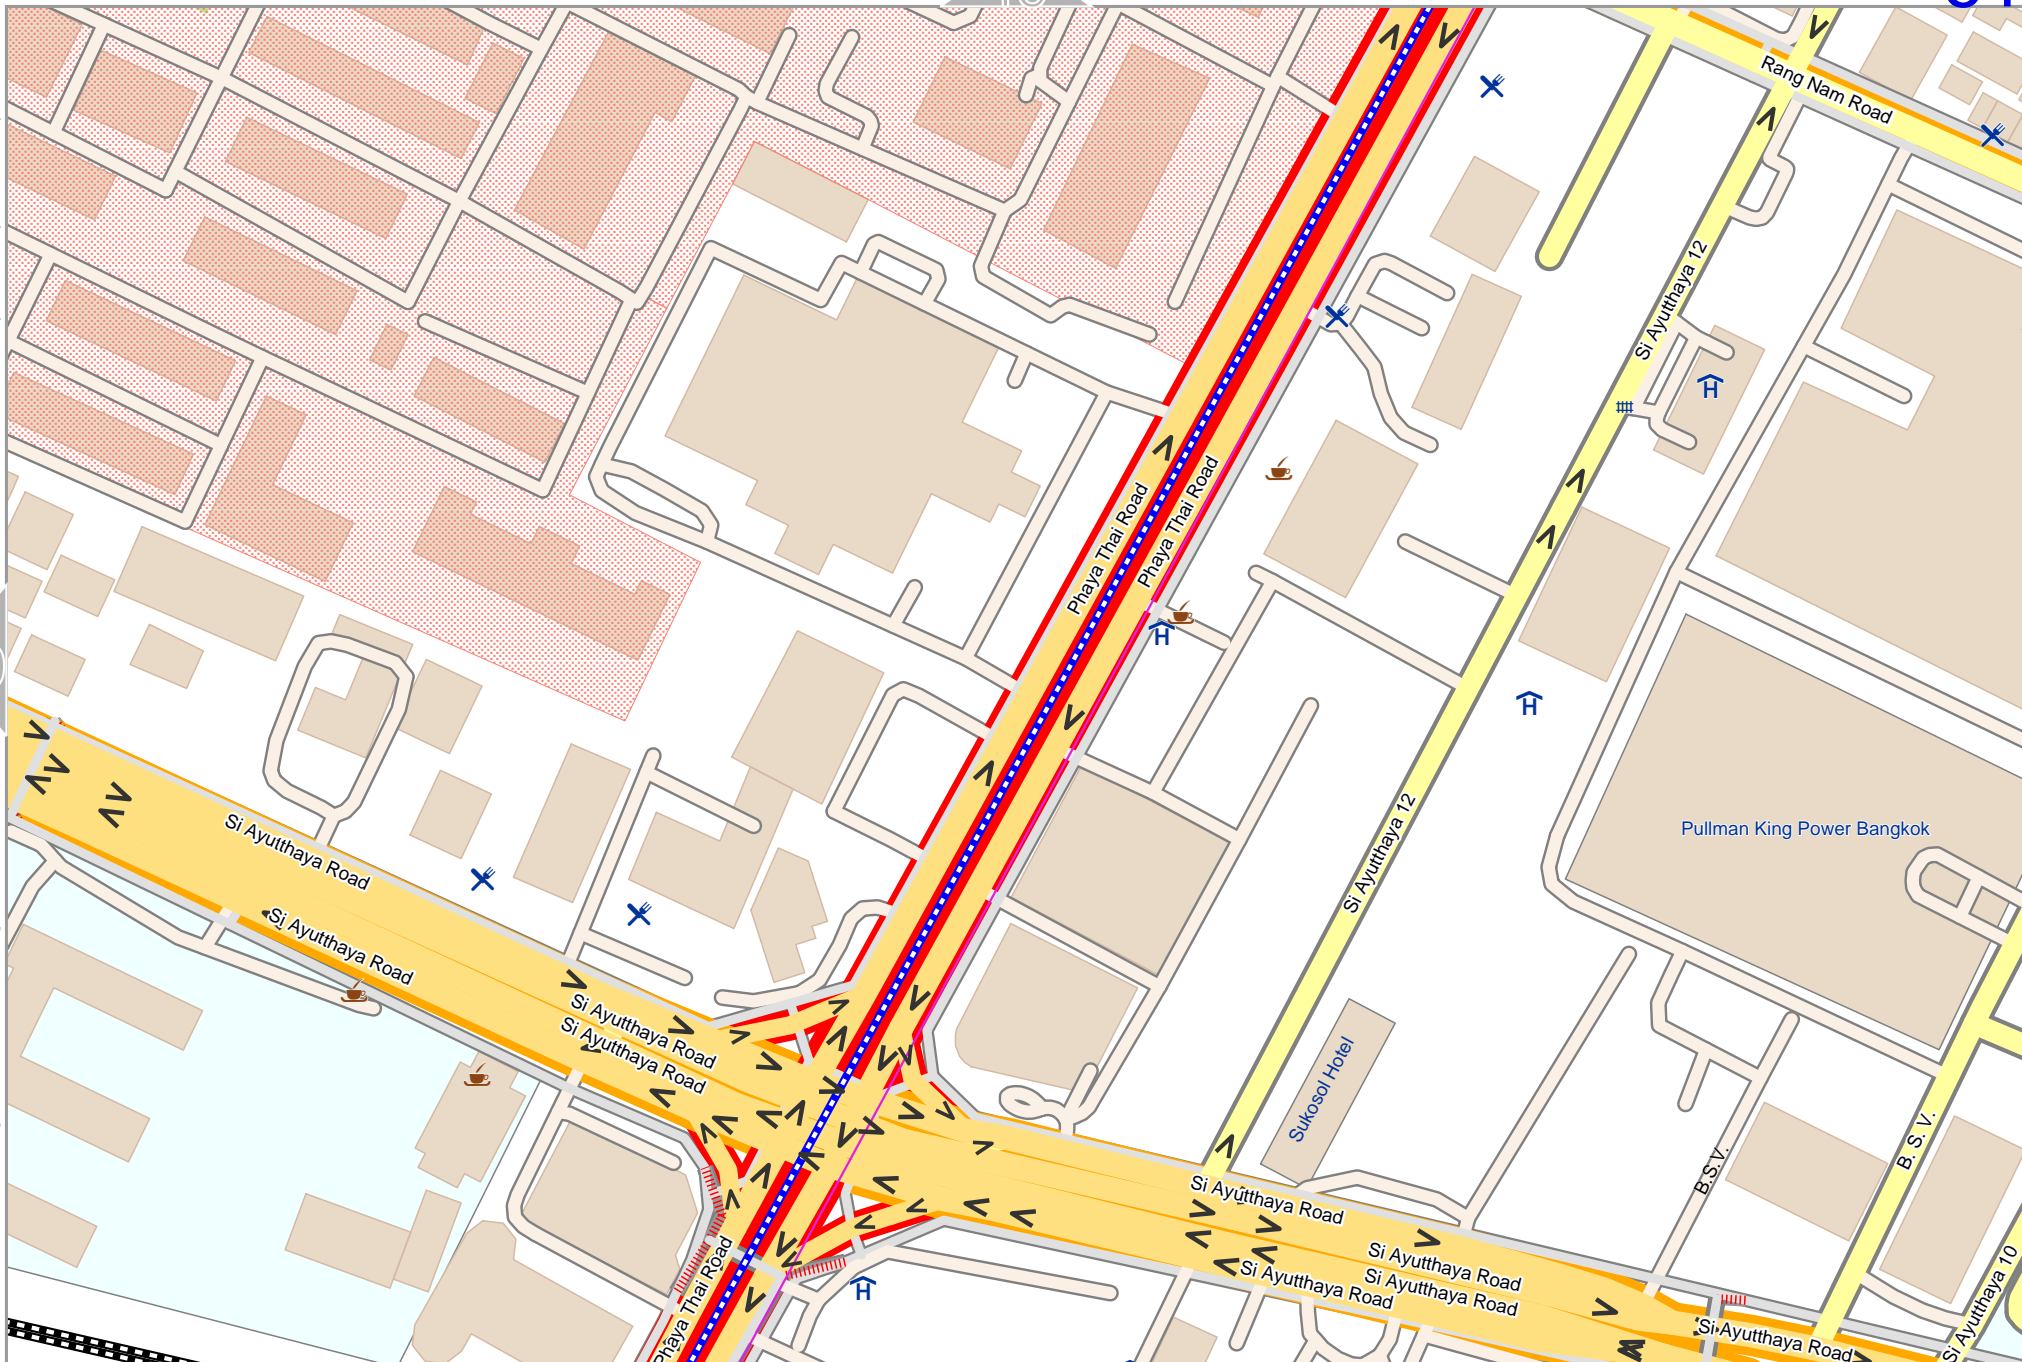

Map data © OpenStreetMap contributors

lon 100.53805 lat 13.76127

pdfmap_20240404_123934_Bangkok_big_map_100.502_13.7571_187.pdf

lon 100.53188 lat 13.75720 [nom. scale = 1 / 2500]

0 100 m 200 m