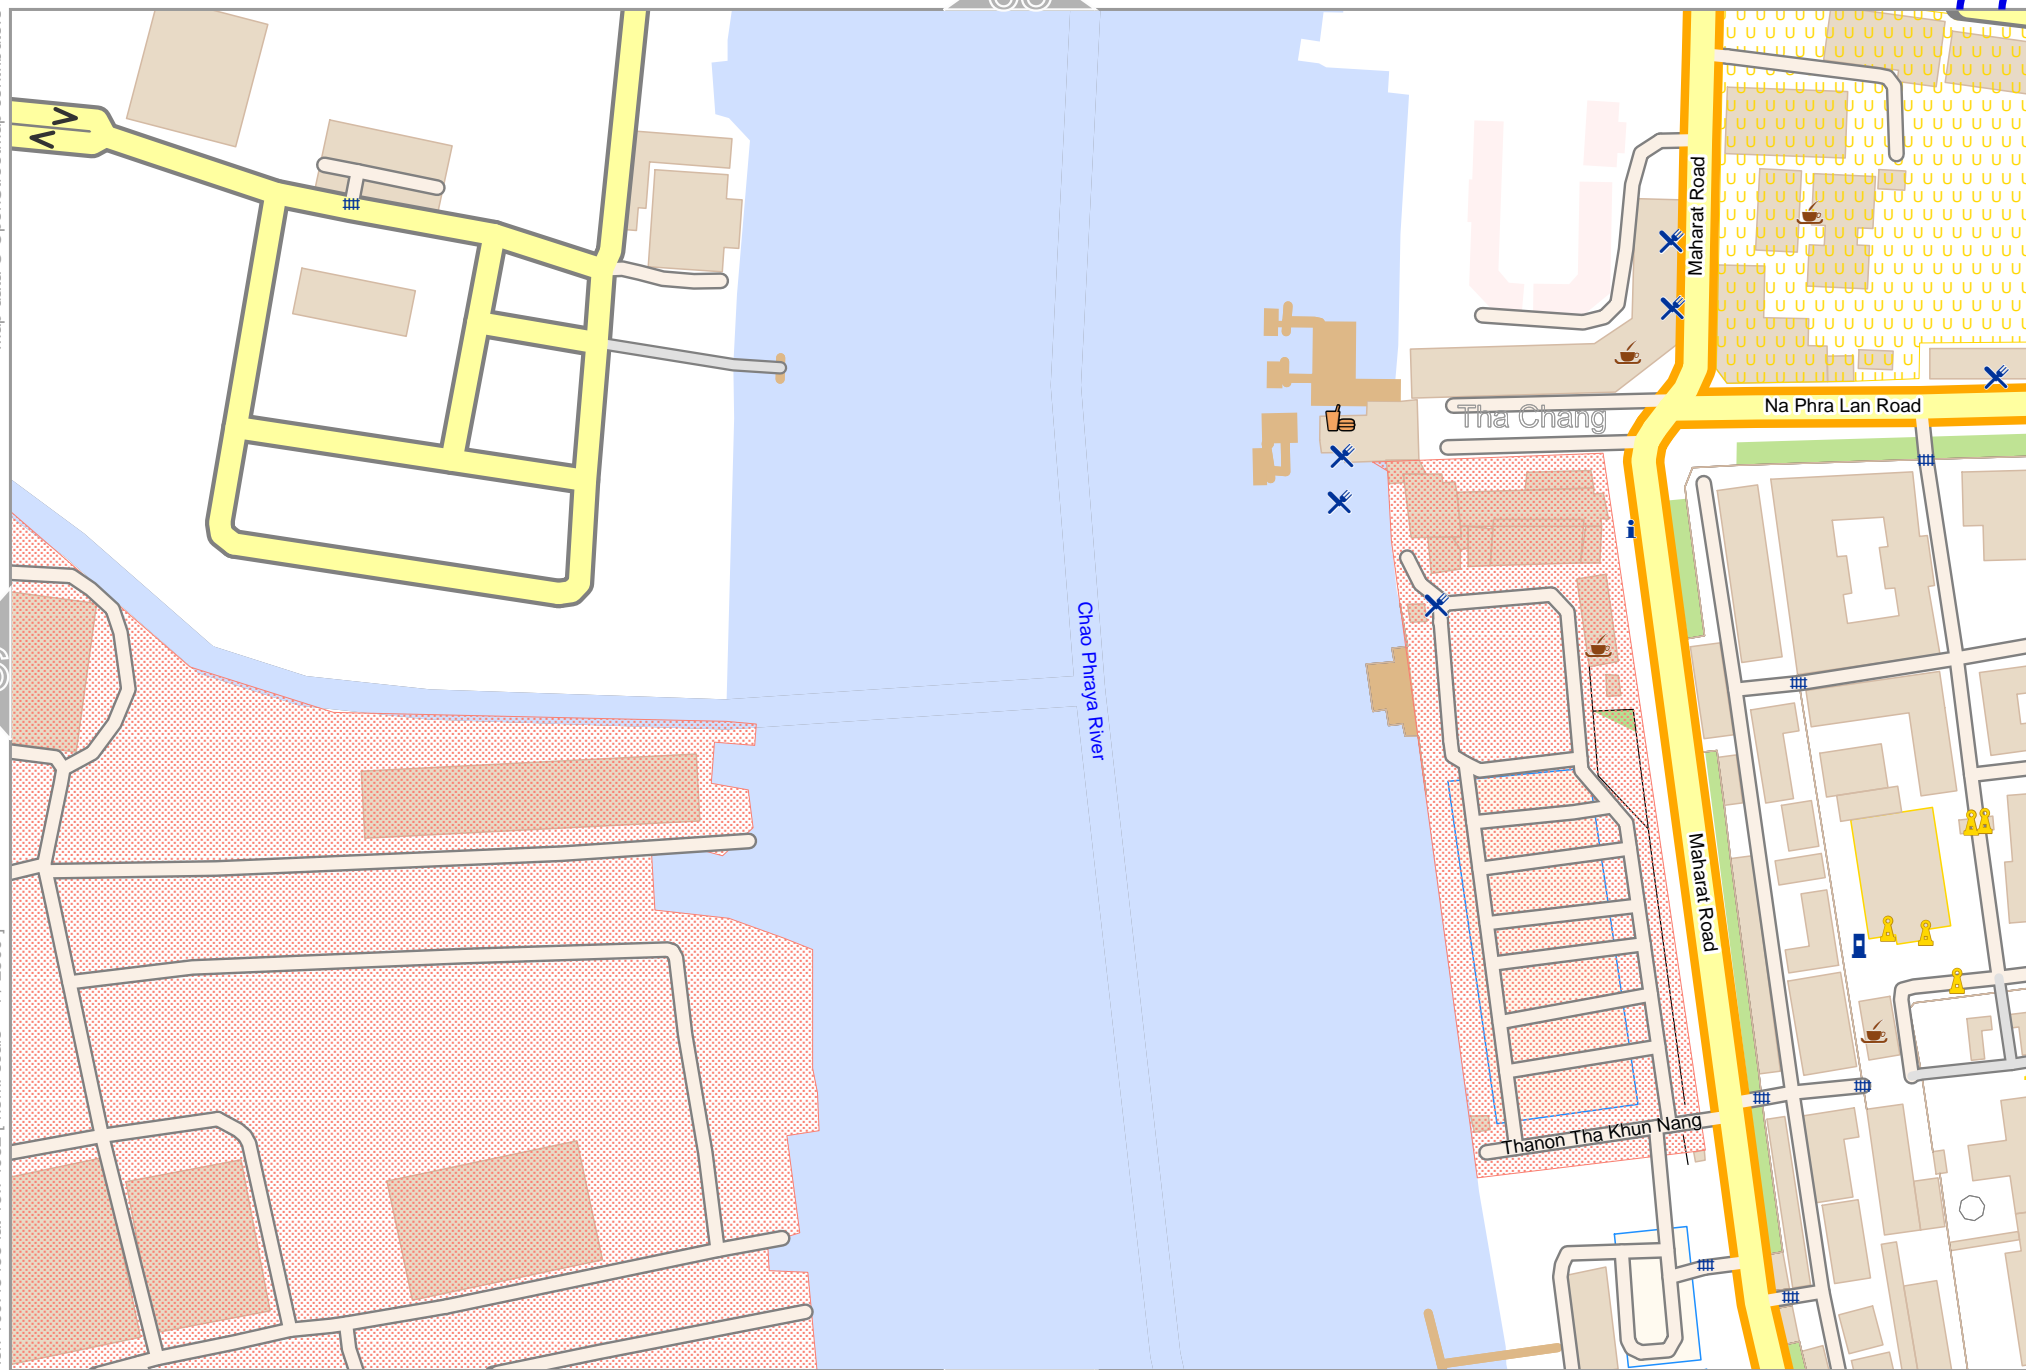

75

77

lon 100.47841 lat 13.74952 [nom. scale = 1 / 2500]

0 100 m 200 m

88

Map data © OpenStreetMap contributors

lon 100.49030 lat 13.74952 [nom. scale = 1 / 2500]

0 100 m 200 m