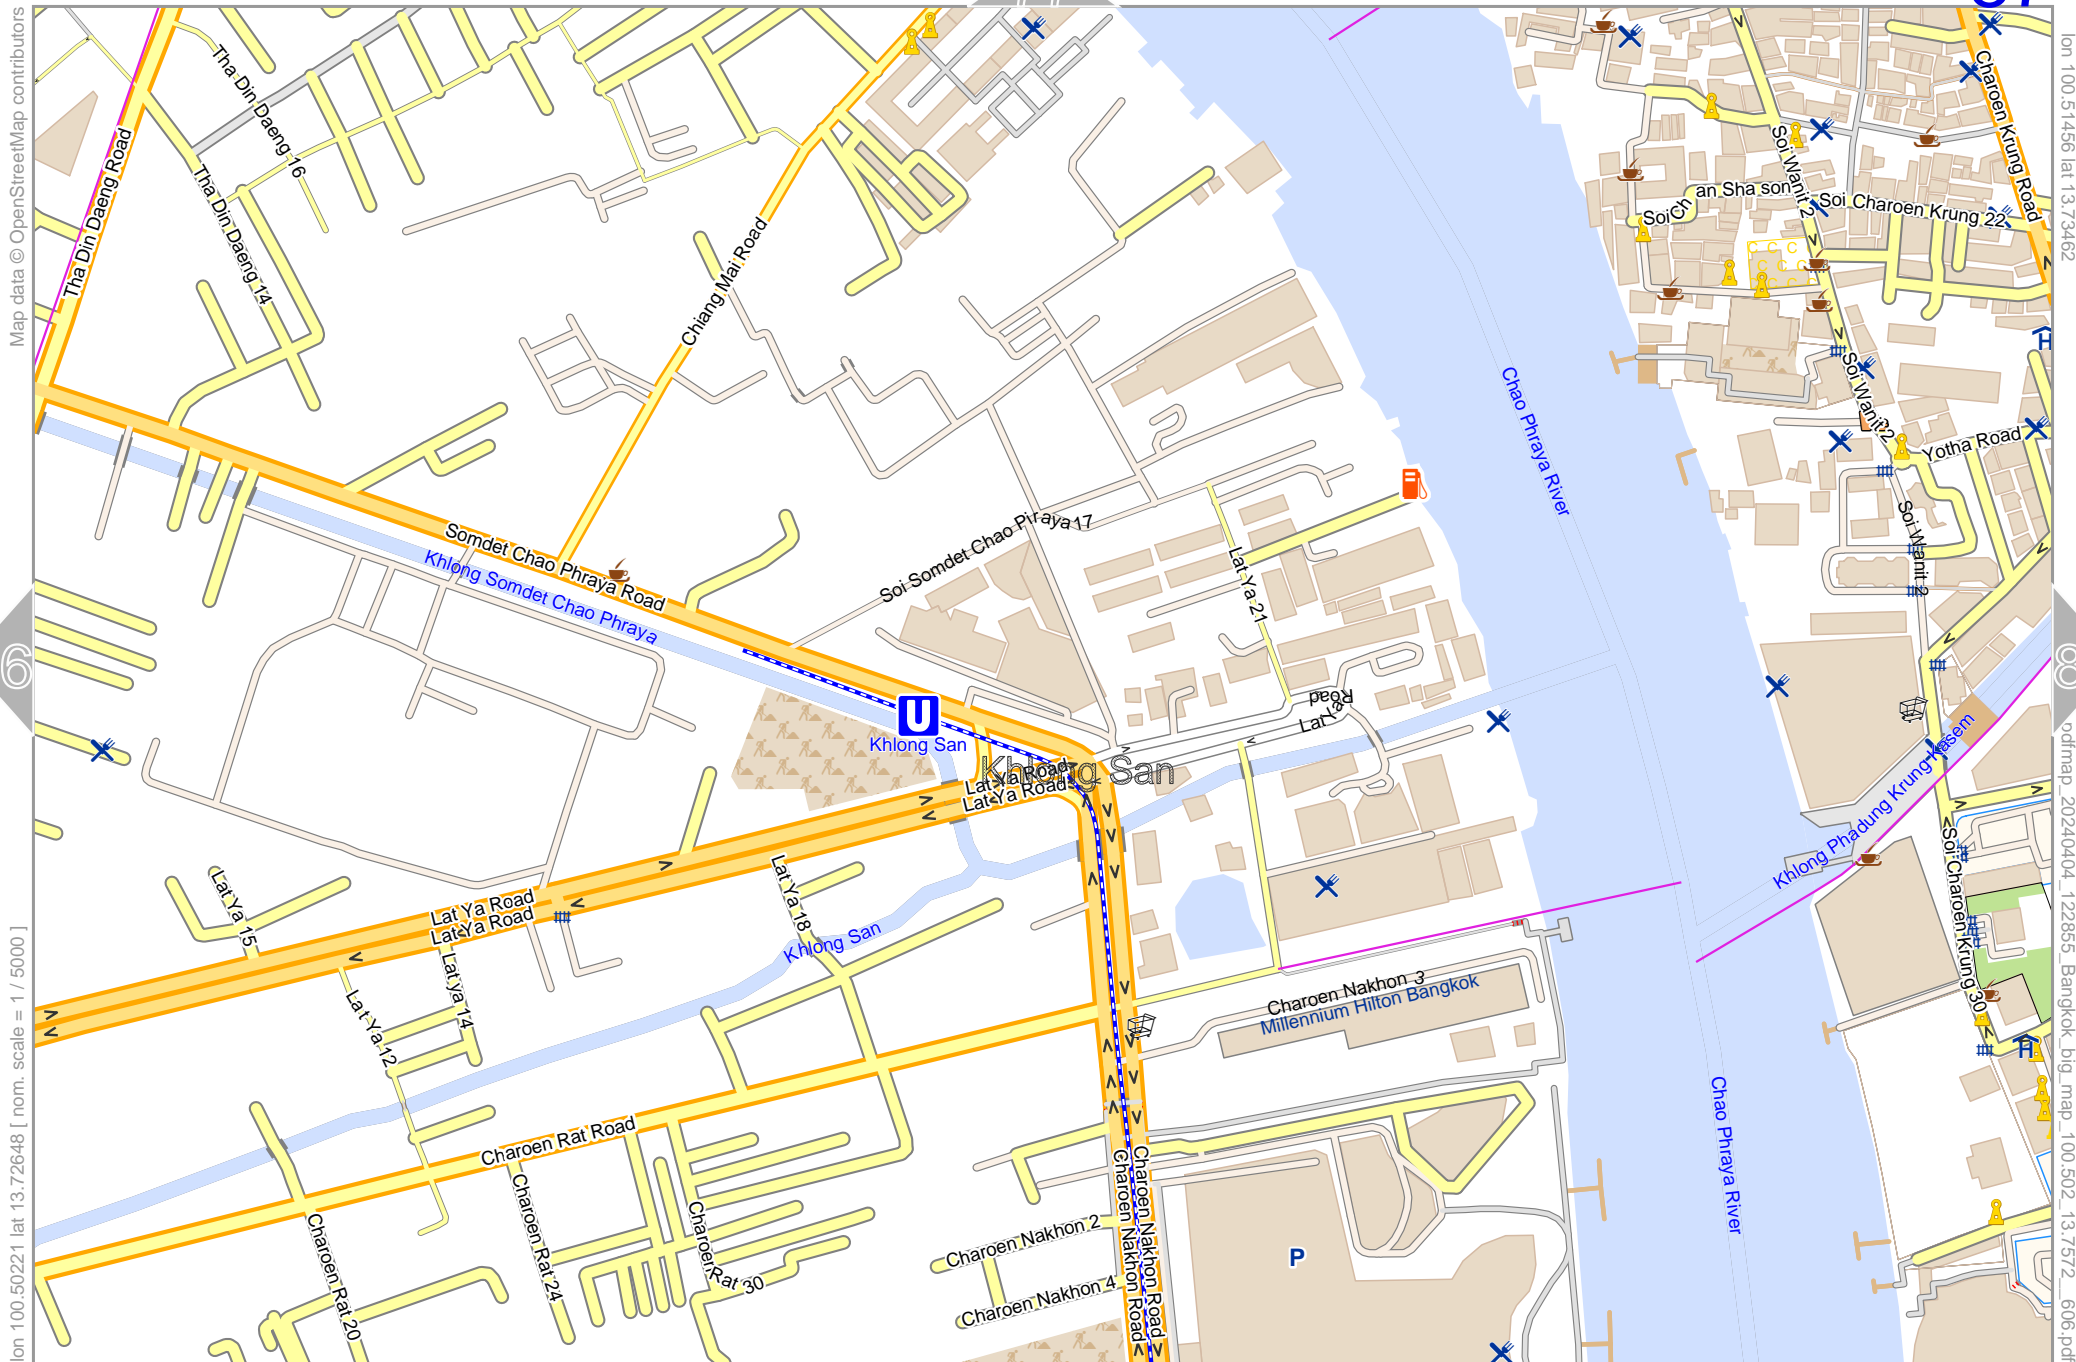

Map data © OpenStreetMap contributors

lon 100.50221 lat 13.72648 [nom. scale = 1 / 5000]

lon 100.51456 lat 13.73462

odfmap_20240404_122855_Bangkok_big_map_100.502_13.7572_606.pdf

0 100 m 500 m