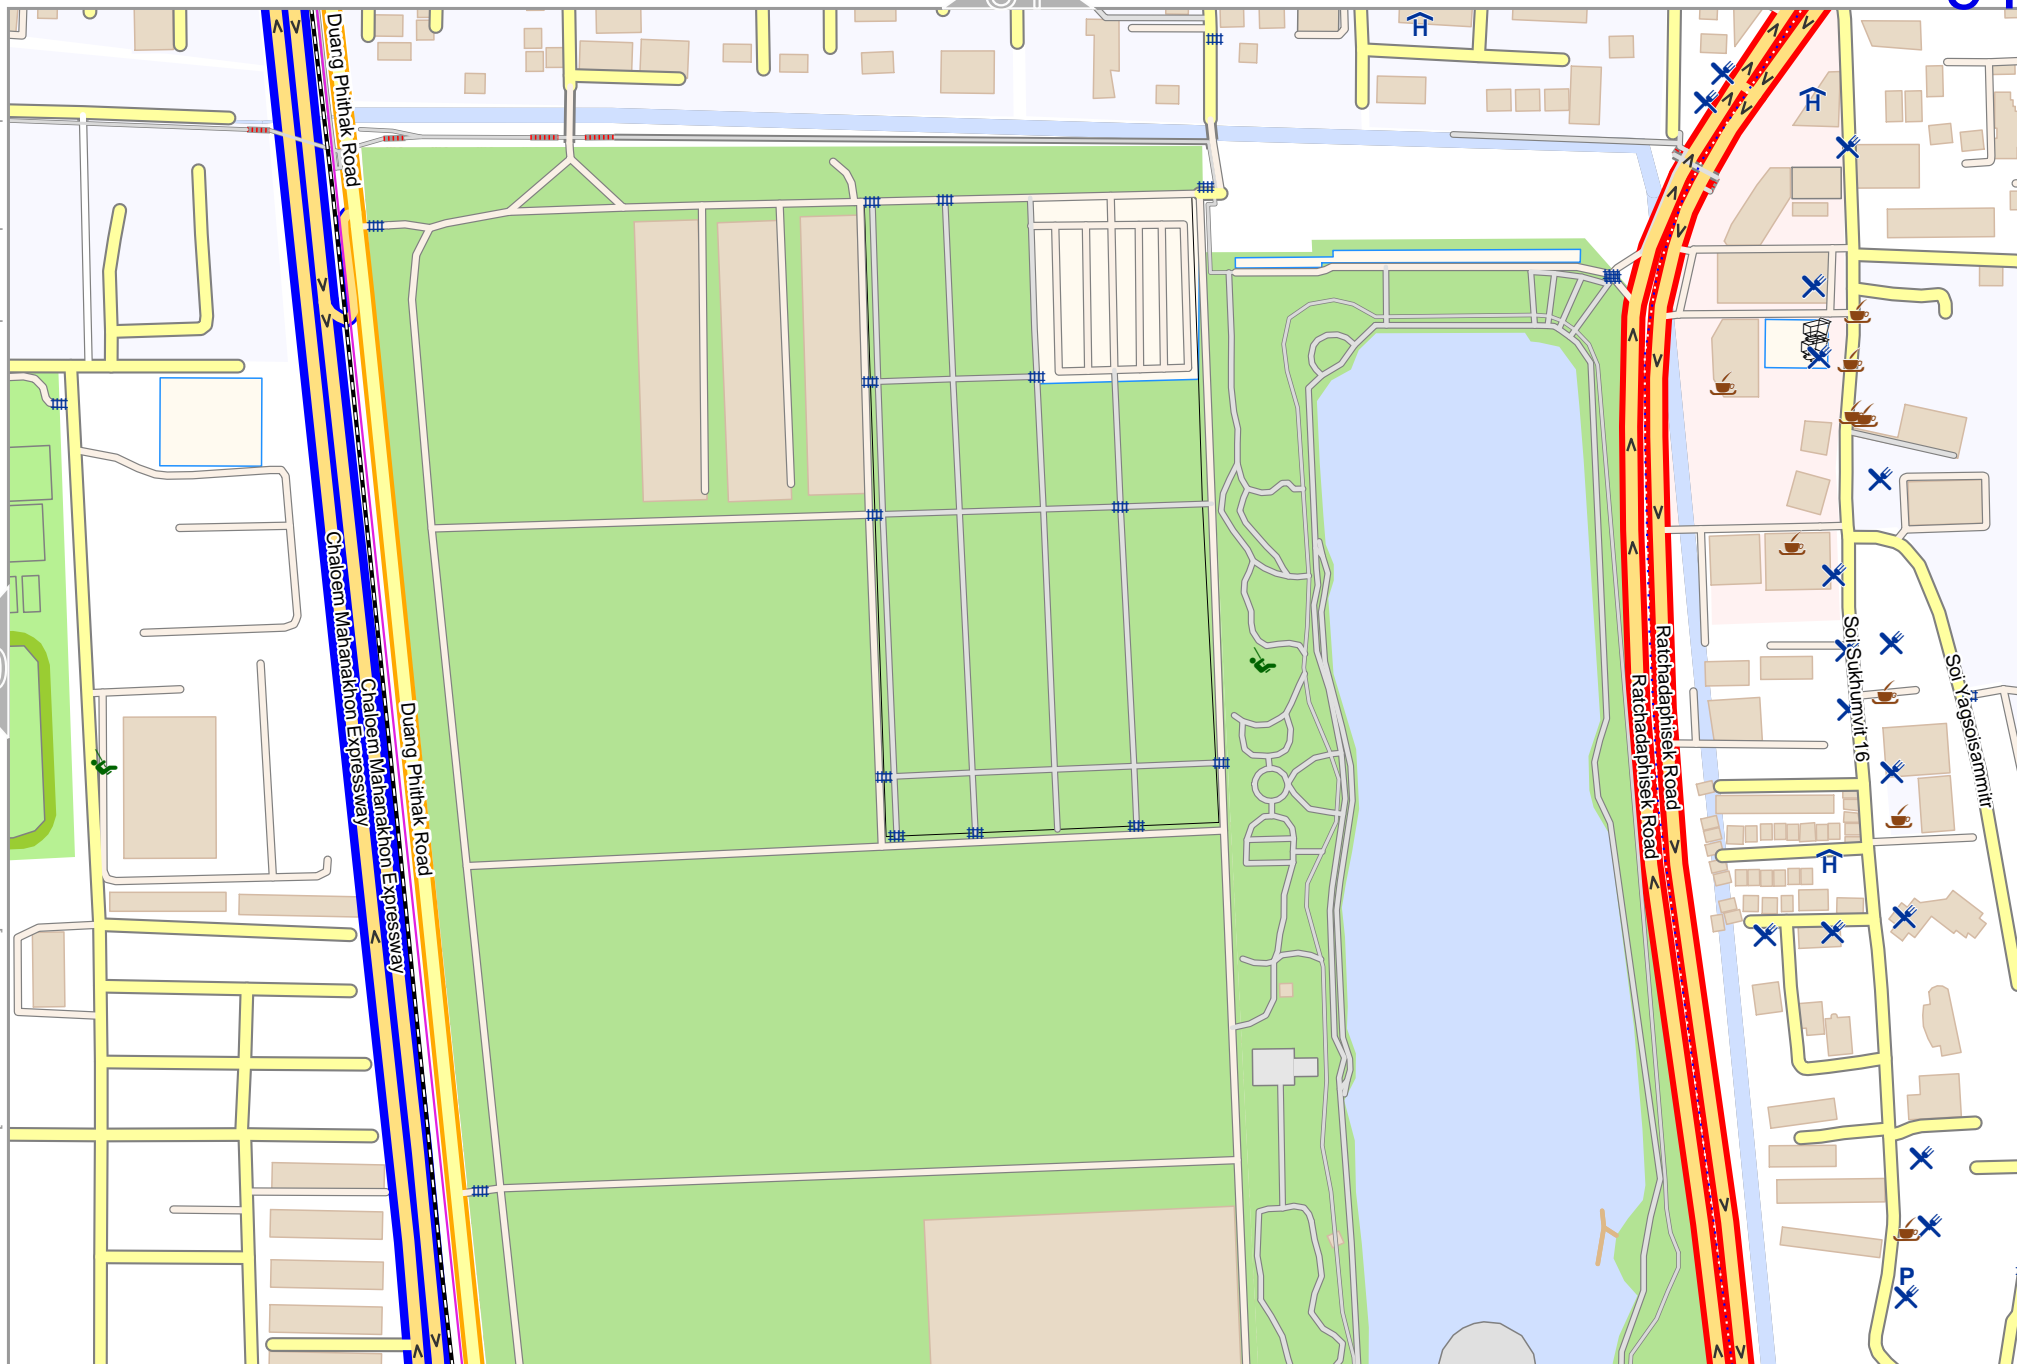

Map data © OpenStreetMap contributors

lon 100.54974 lat 13.72648 [nom. scale = 1 / 5000]

lon 100.56208 lat 13.73462

pdfmap_20240404_122855_Bangkok_big_map_100.502_13.7572_606.pdf