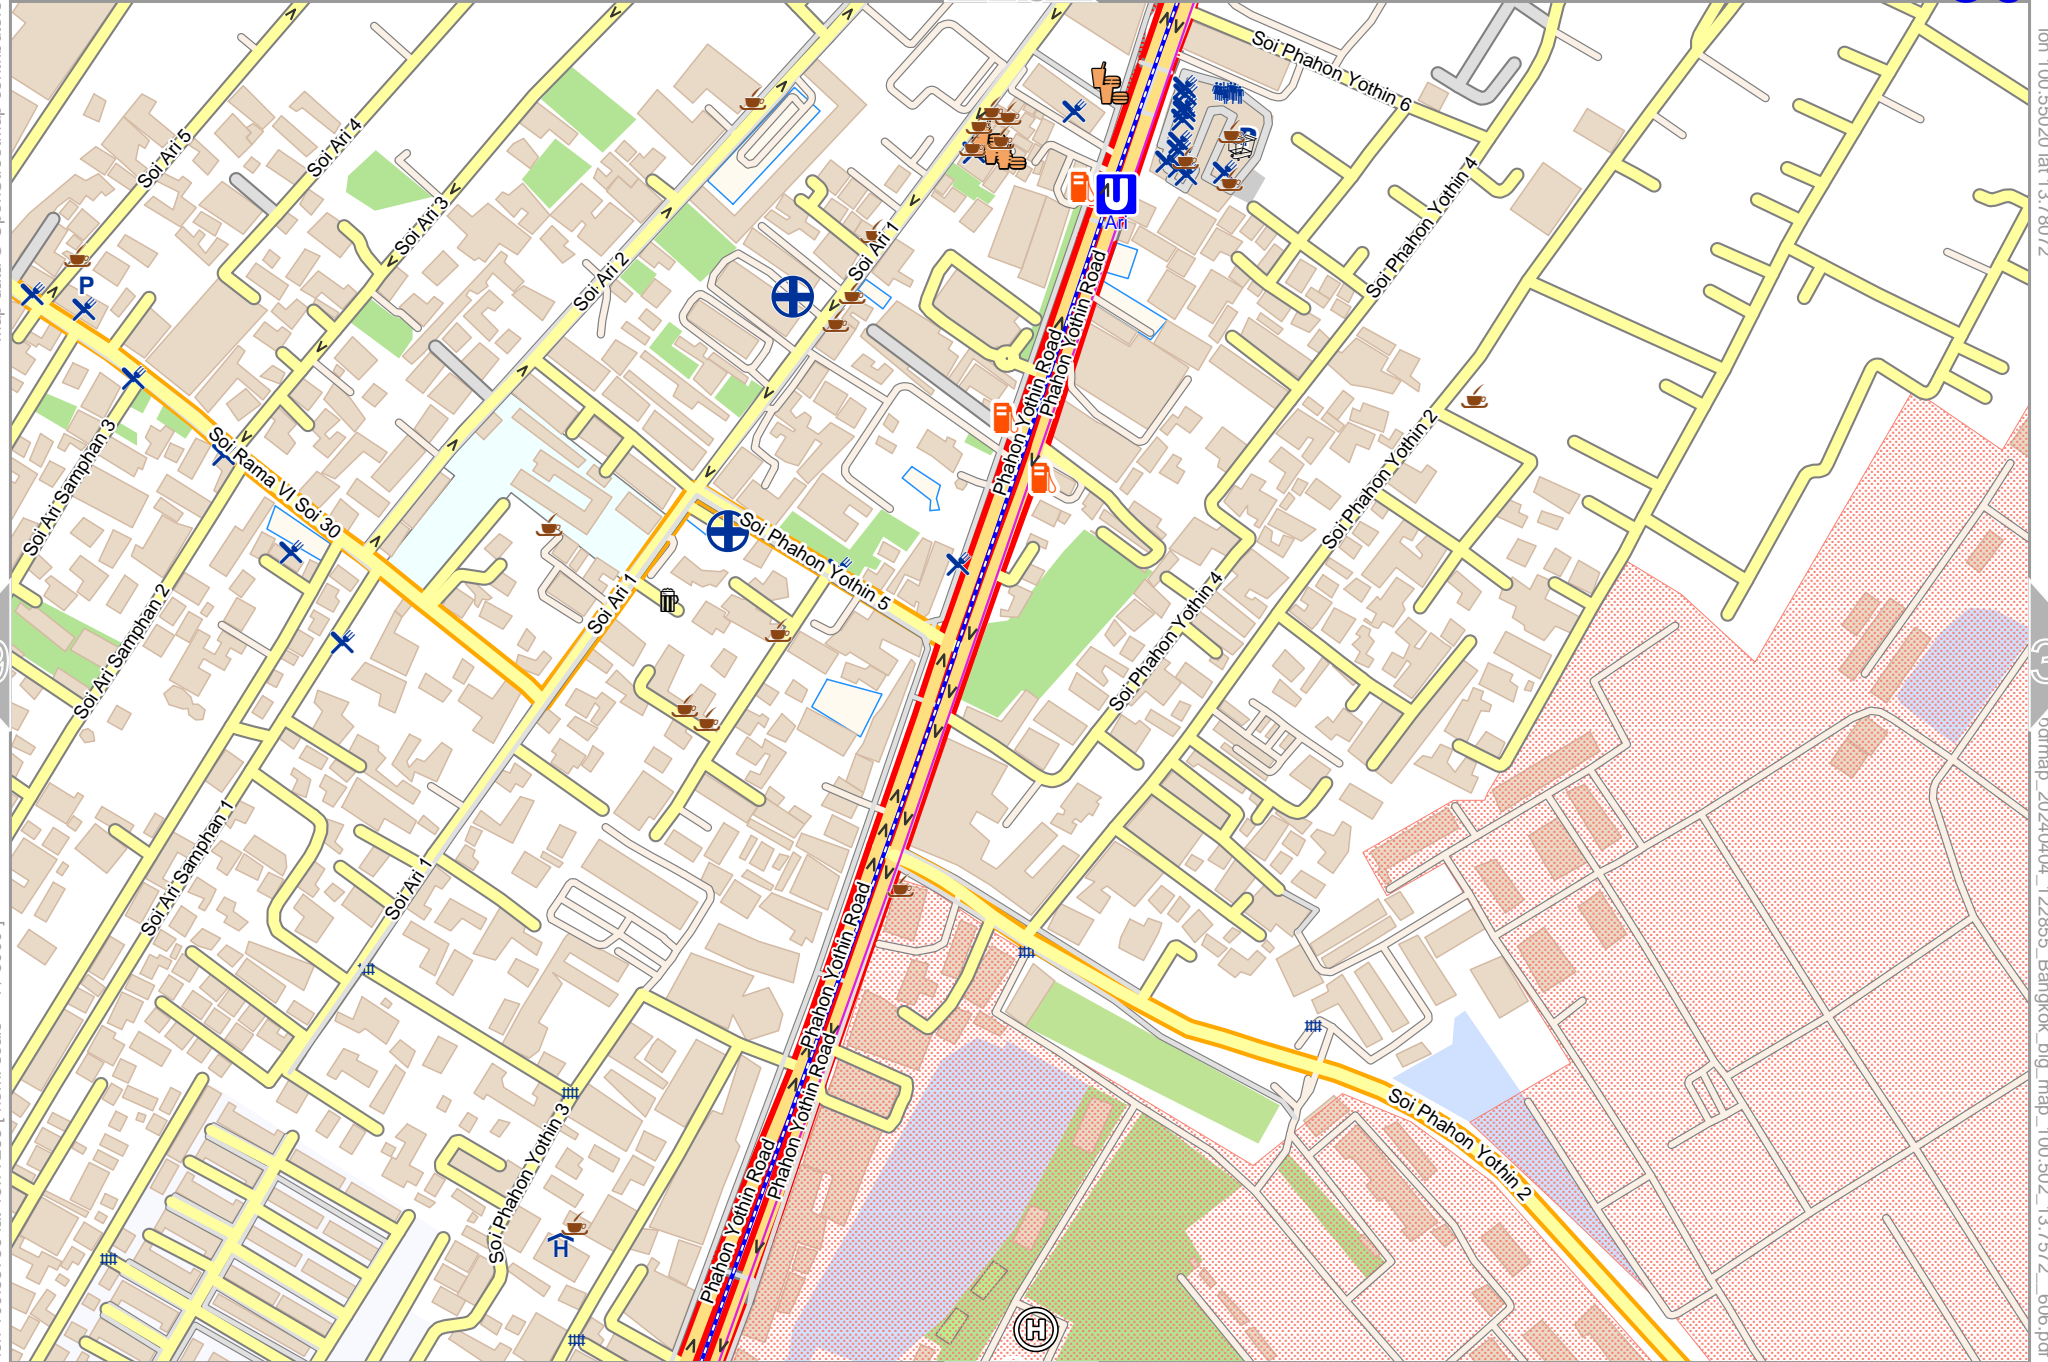

Map data © OpenStreetMap contributors

lon 100.53786 lat 13.77258 [nom. scale = 1 / 5000]

lon 100.55020 lat 13.78072

odfmap_20240404_122855_Bangkok_big_map_100.502_13.7572_606.pdf

0 100 m 500 m

40