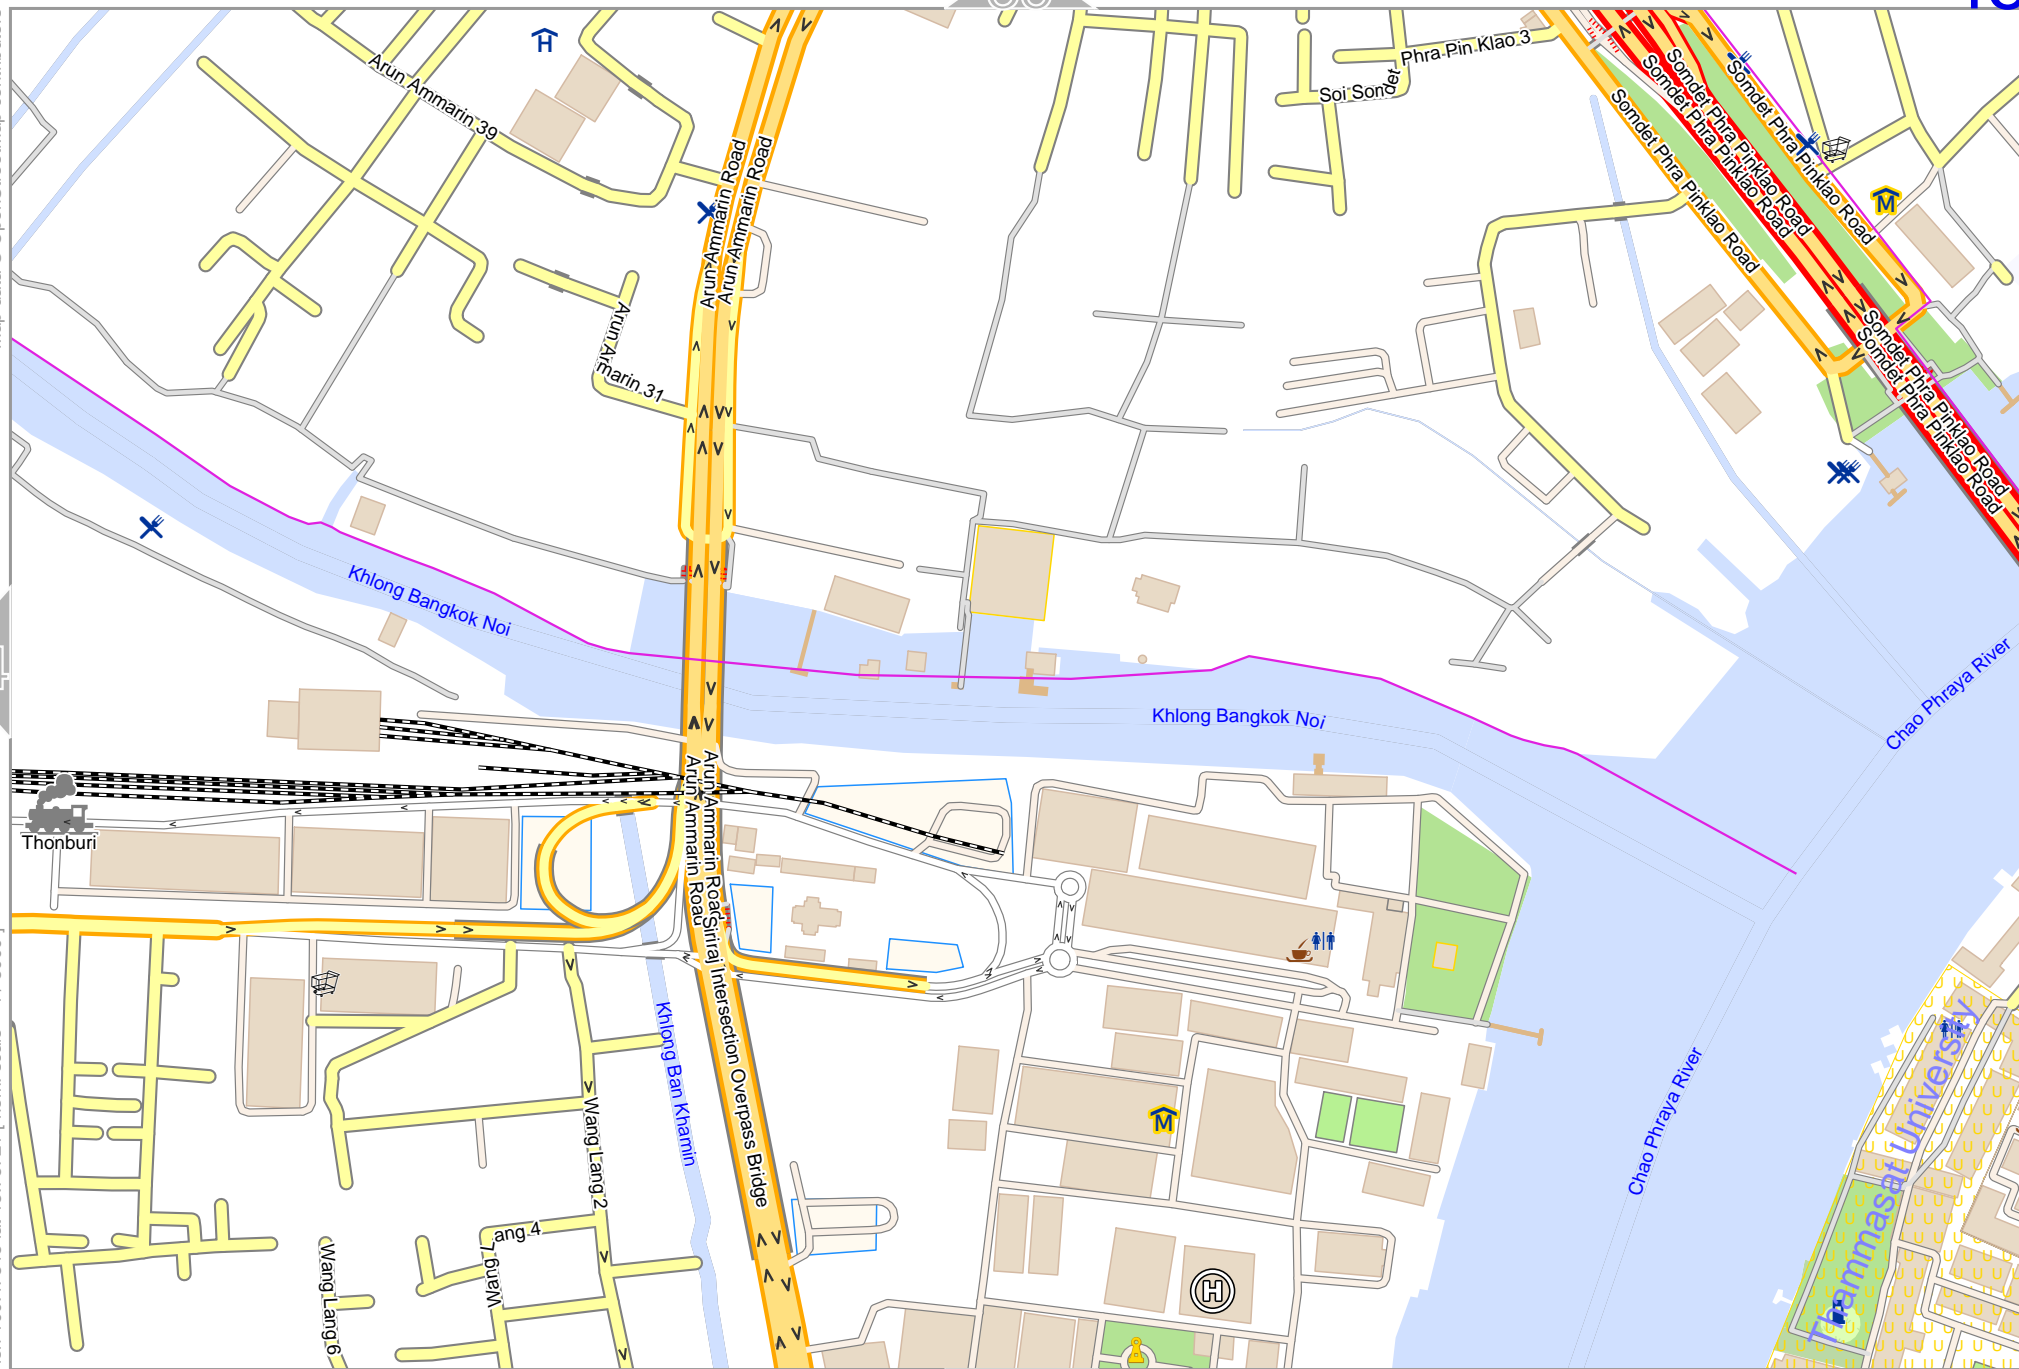

Map data © OpenStreetMap contributors

lon 100.49079 lat 13.76535

pdfmap_20240404_122855_Bangkok_big_map_100.502_13.7572_606.pdf

0 100 m 500 m

55