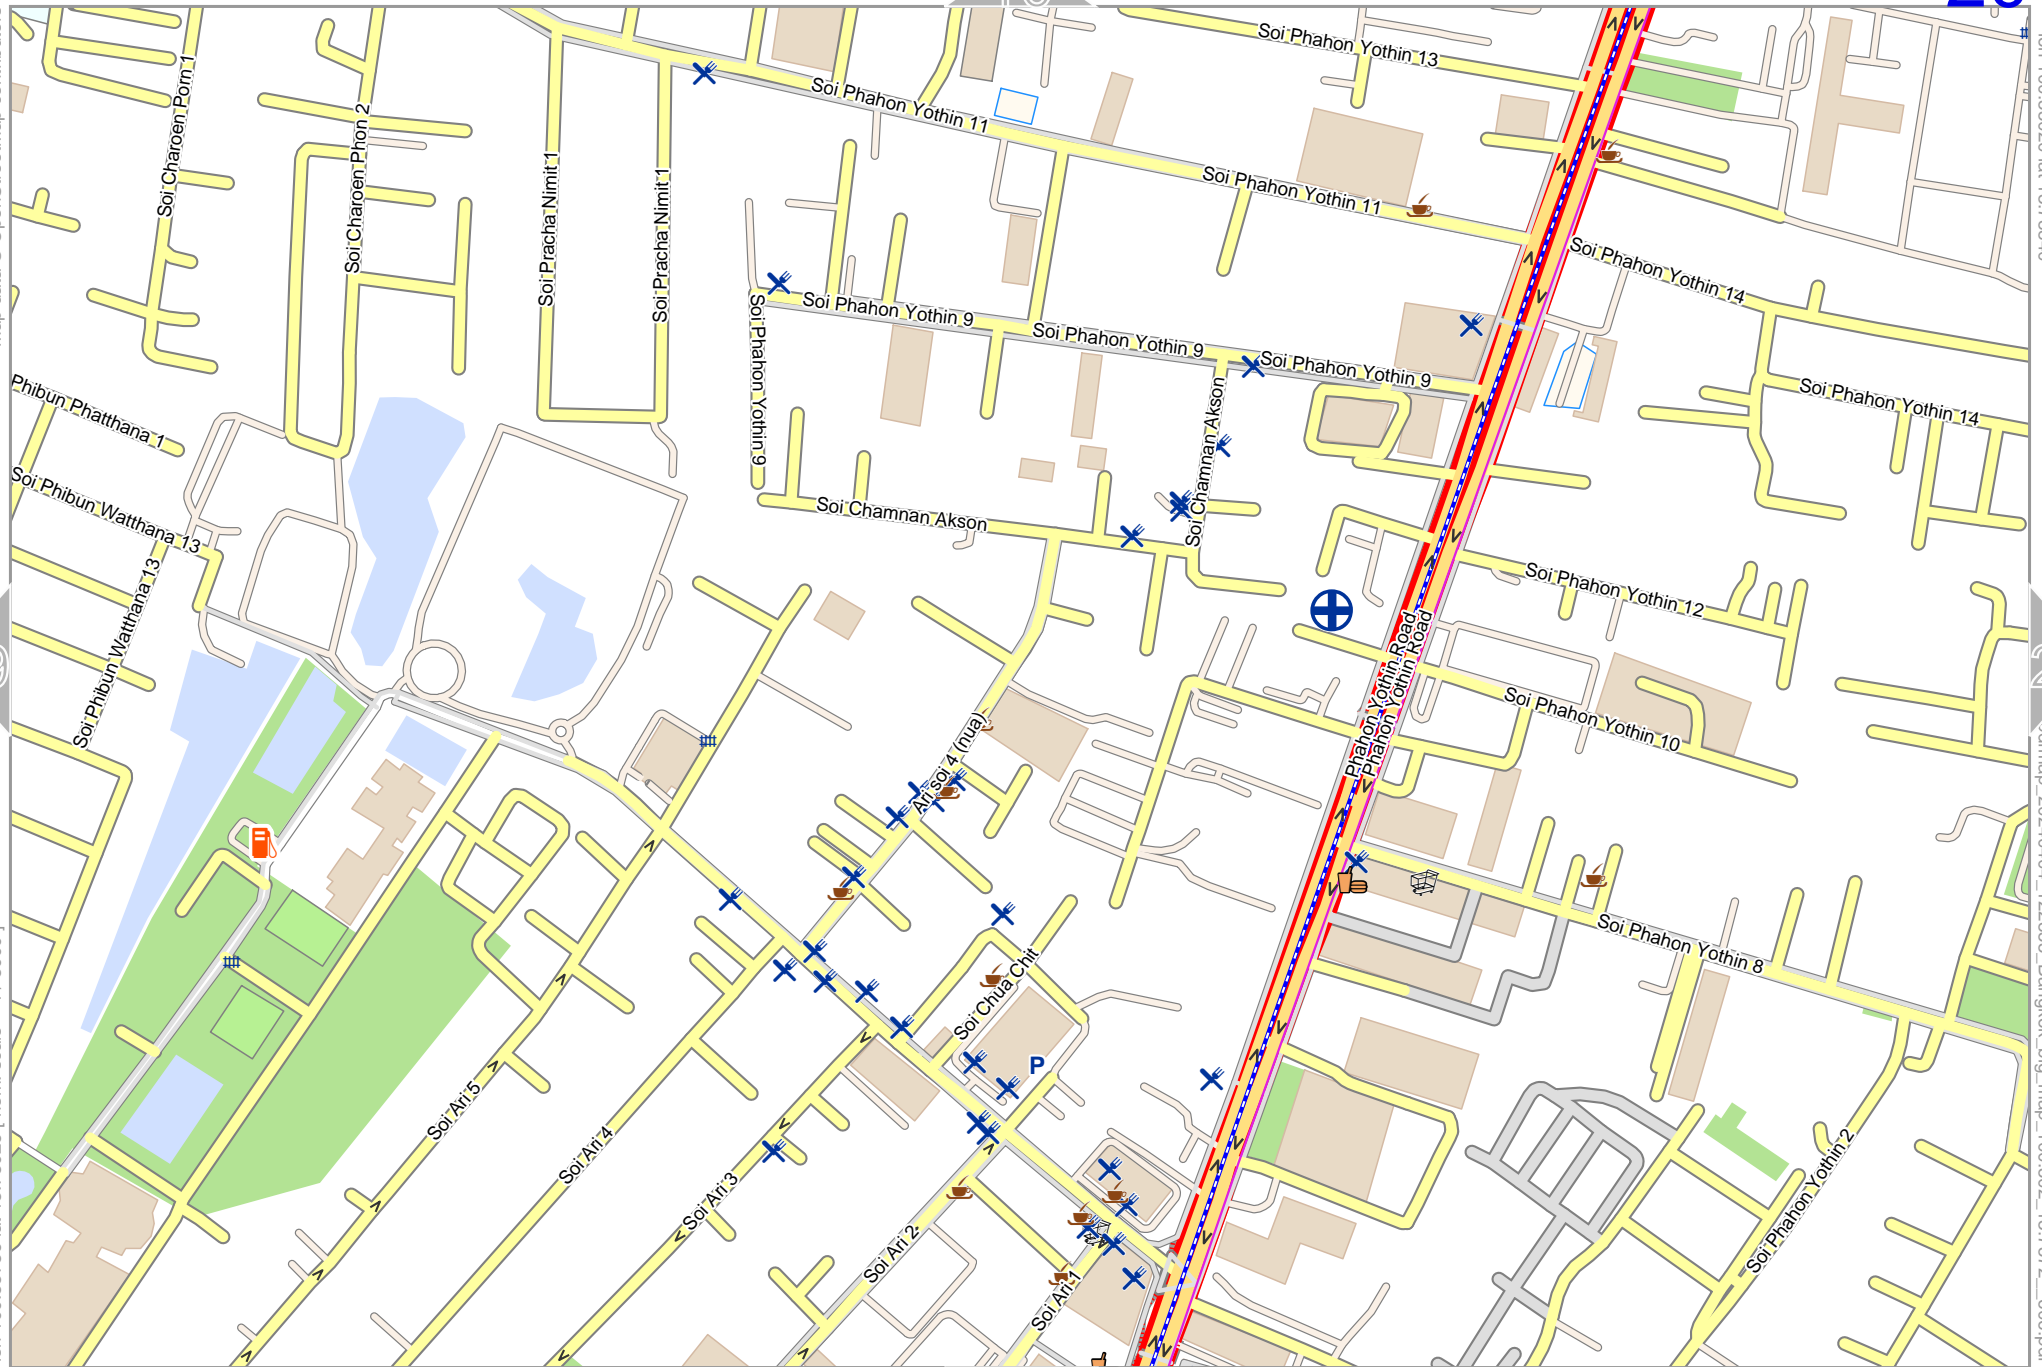

lon 100.51409 lat 13.78026 [nom. scale = 1 / 5000]

lon 100.52644 lat 13.78840
odfmap_20240404_122855_Bangkok_big_map_100.502_13.7572_606.pdf

0 100 m 500 m

Map data © OpenStreetMap contributors

lon 100.52598 lat 13.78026 [nom. scale = 1 / 5000]

lon 100.53832 lat 13.78840

odfmap_20240404_122855_Bangkok_big_map_100.502_13.7572_606.pdf

0 100 m 500 m

Map data © OpenStreetMap contributors

lon 100.53786 lat 13.78026 [nom. scale = 1 / 5000]

lon 100.55020 lat 13.78840
pdfmap_20240404_122855_Bangkok_big_map_100.502_13.7572_606.pdf

0 100 m 500 m

30

Map data © OpenStreetMap contributors

lon 100.54974 lat 13.78026 [nom. scale = 1 / 5000]

20

lon 100.56208 lat 13.78840

pdfmap_20240404_122855_Bangkok_big_map_100.502_13.7572_606.pdf

0 100 m 500 m