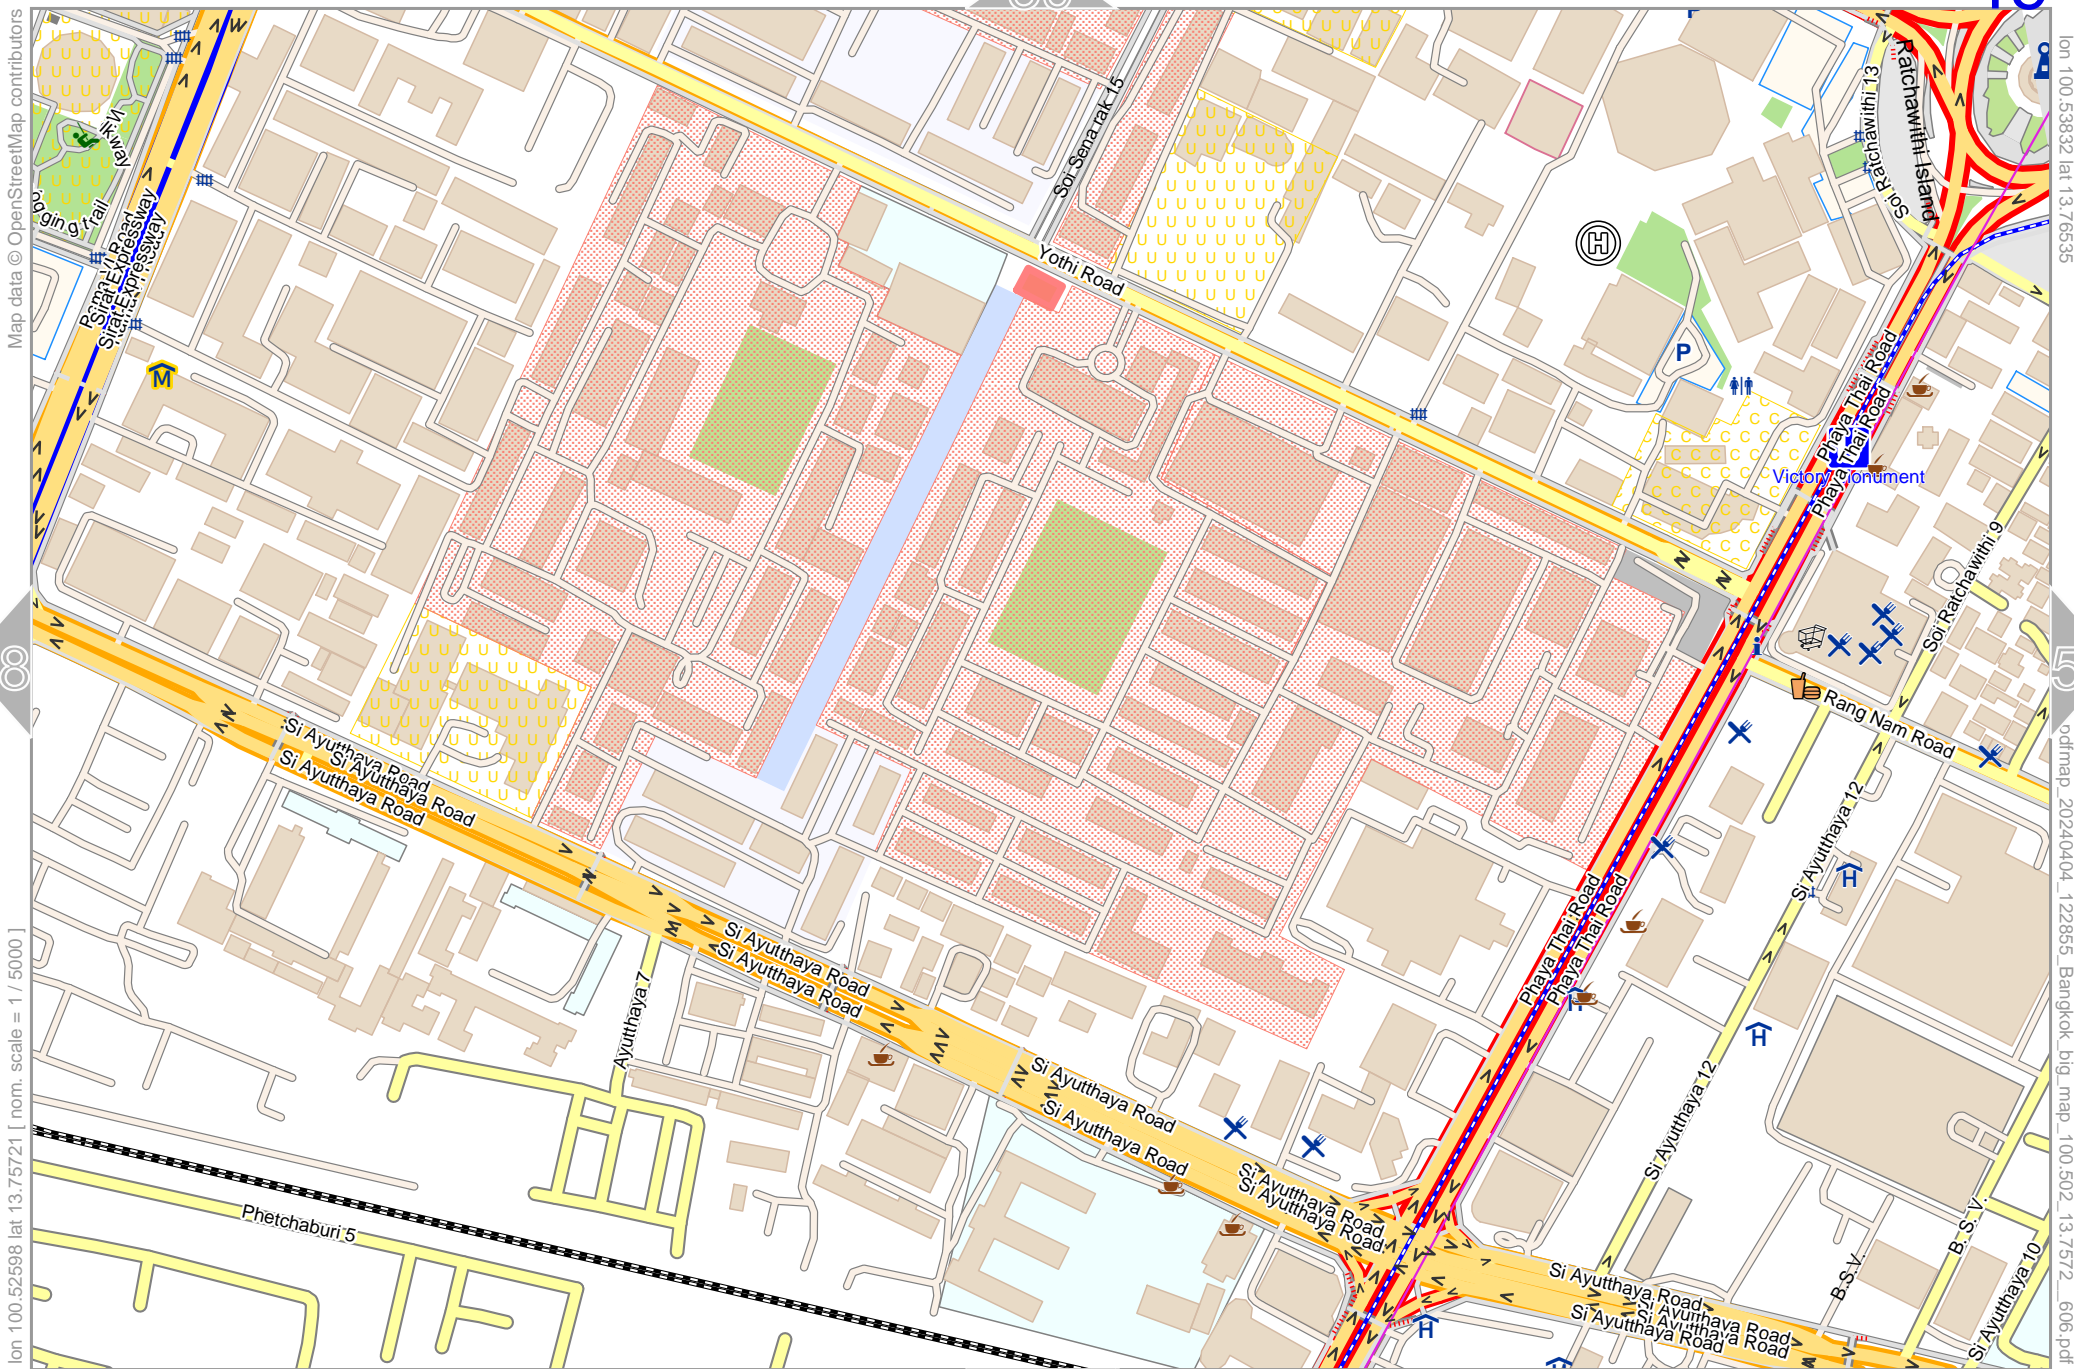

Map data © OpenStreetMap contributors

lon 100.51409 lat 13.75721 [nom. scale = 1 / 5000]

lon 100.52644 lat 13.76535

odfmap_20240404_122655_Bangkok_big_map_100.502_13.7572_606.pdf

0 100 m 500 m

58

lon 100.52598 lat 13.75721 [nom. scale = 1 / 5000]