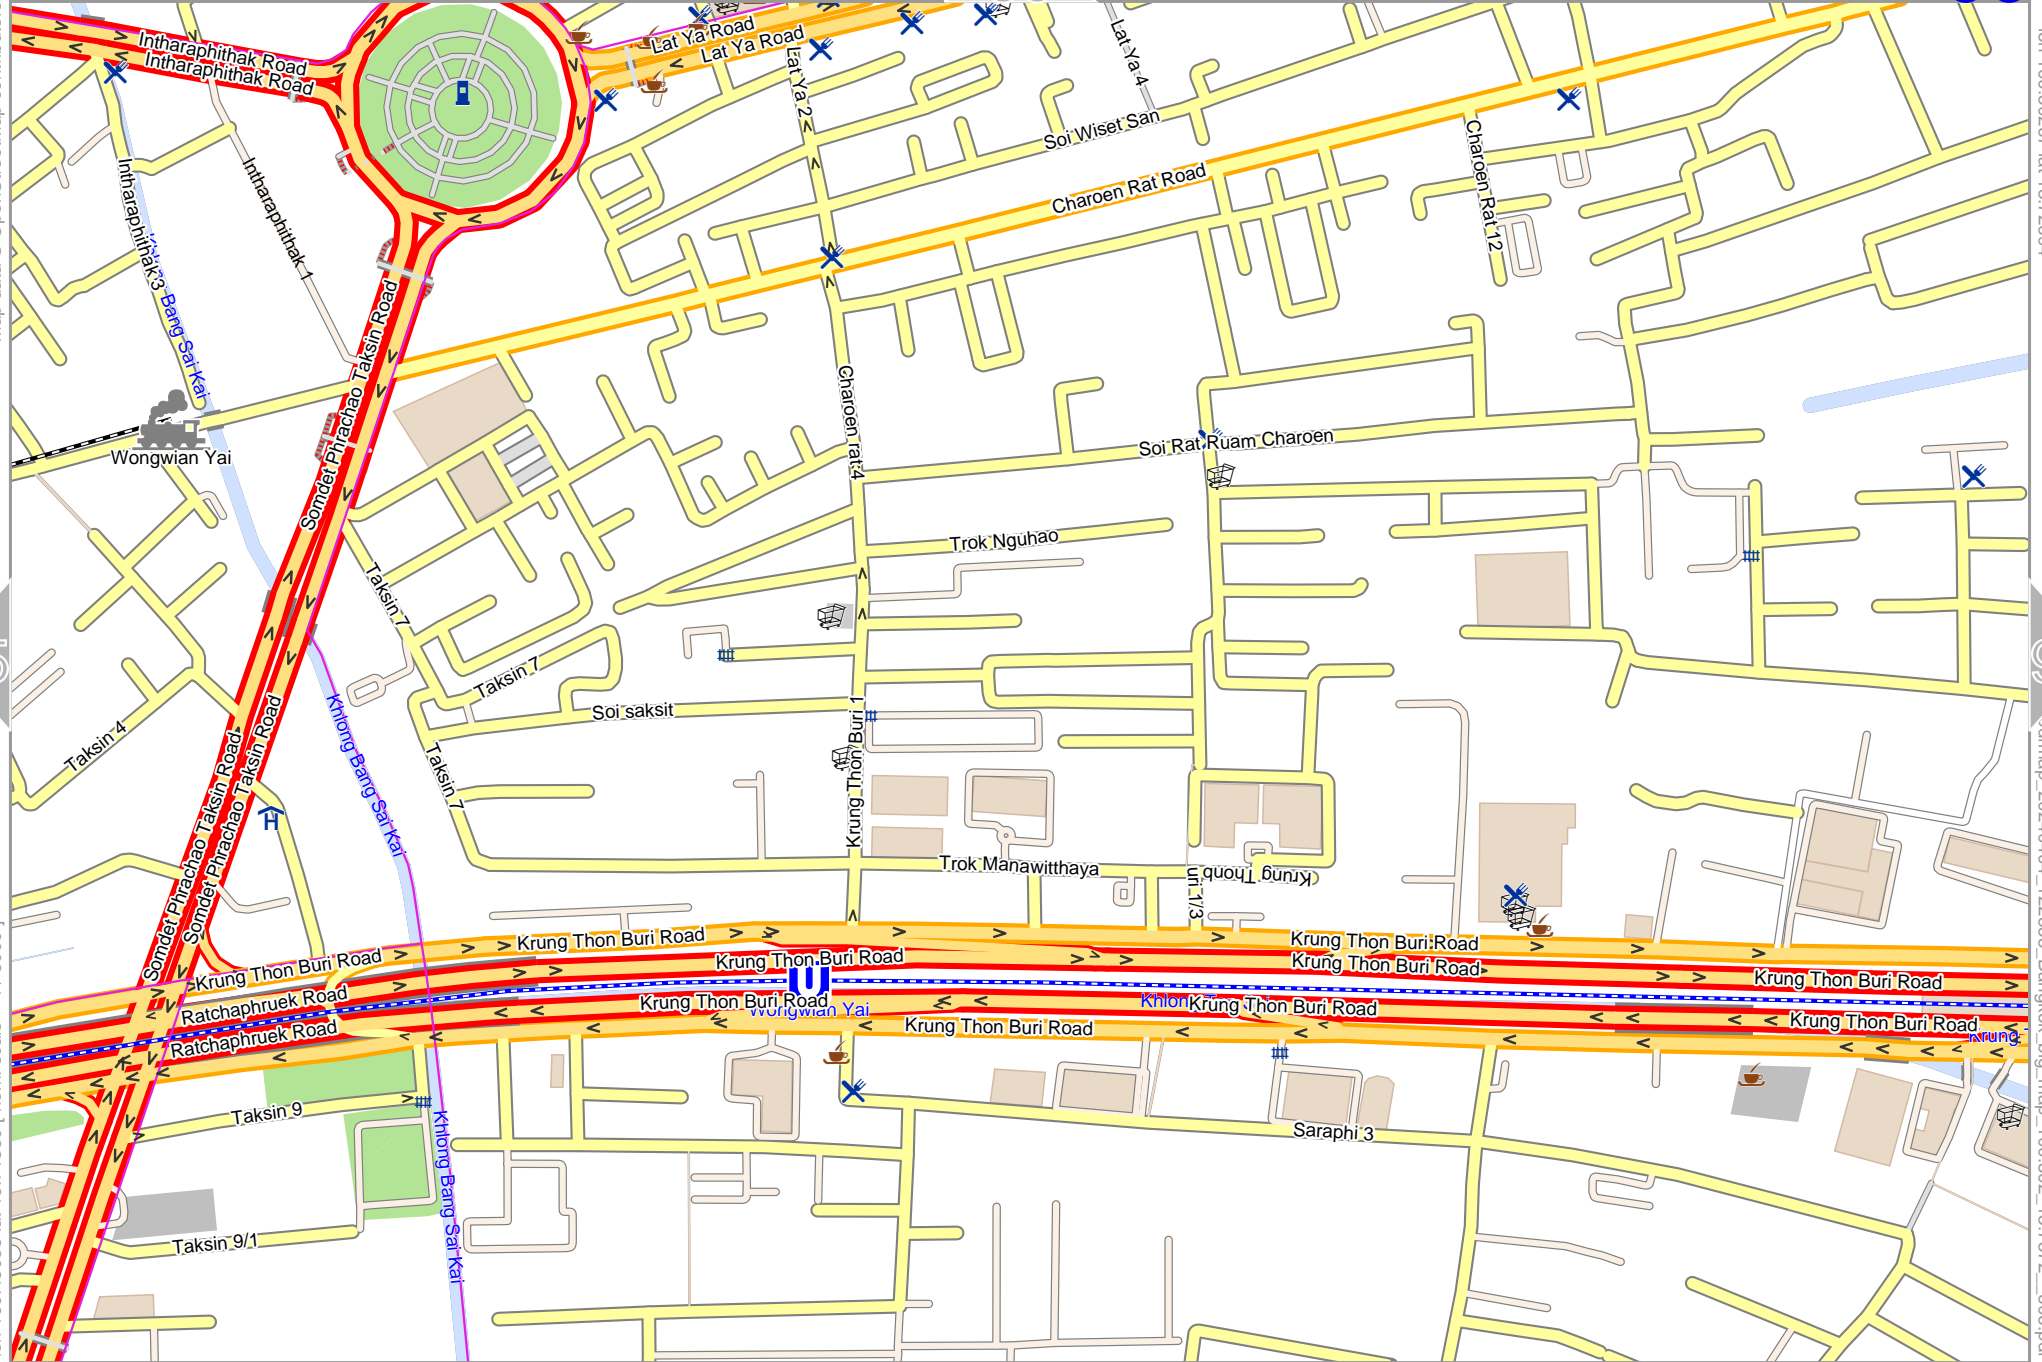

Map data © OpenStreetMap contributors

lon 100.49033 lat 13.71880 [nom. scale = 1 / 5000]

95

86

97

lon 100.50267 lat 13.72694

odfmap_20240404_122855_Bangkok_big_map_100.502_13.7572_606.pdf

0 100 m 500 m