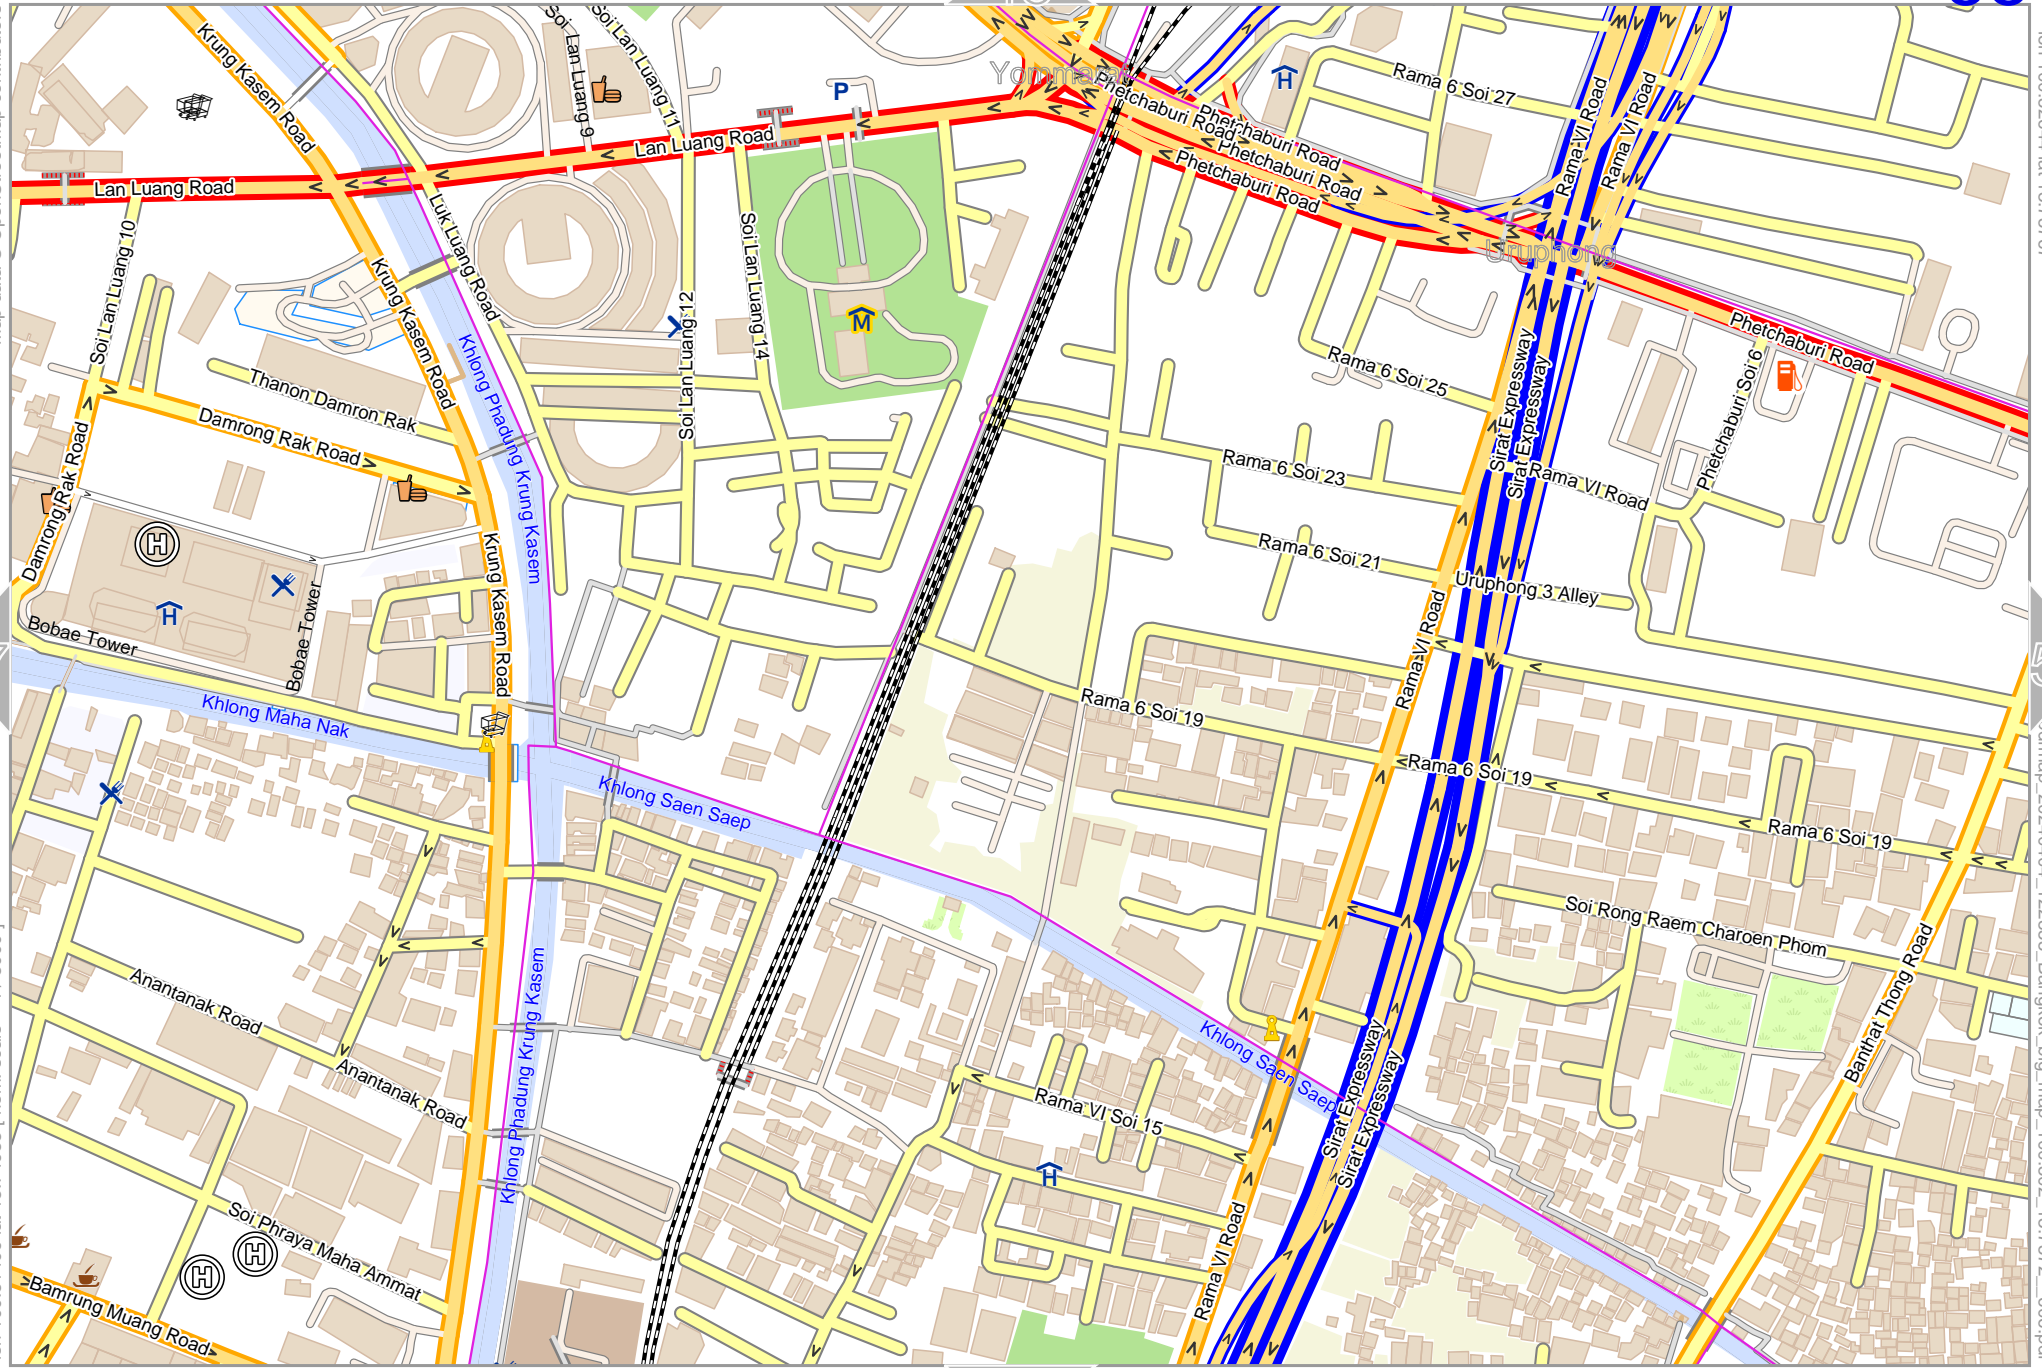

Map data © OpenStreetMap contributors

lon 100.51409 lat 13.74953 [nom. scale = 1 / 5000]

lon 100.52644 lat 13.75767

pdfmap_20240404_122655_Bangkok_big_map_100.502_13.7572_606.pdf

57

59

48

68

0 100 m 500 m