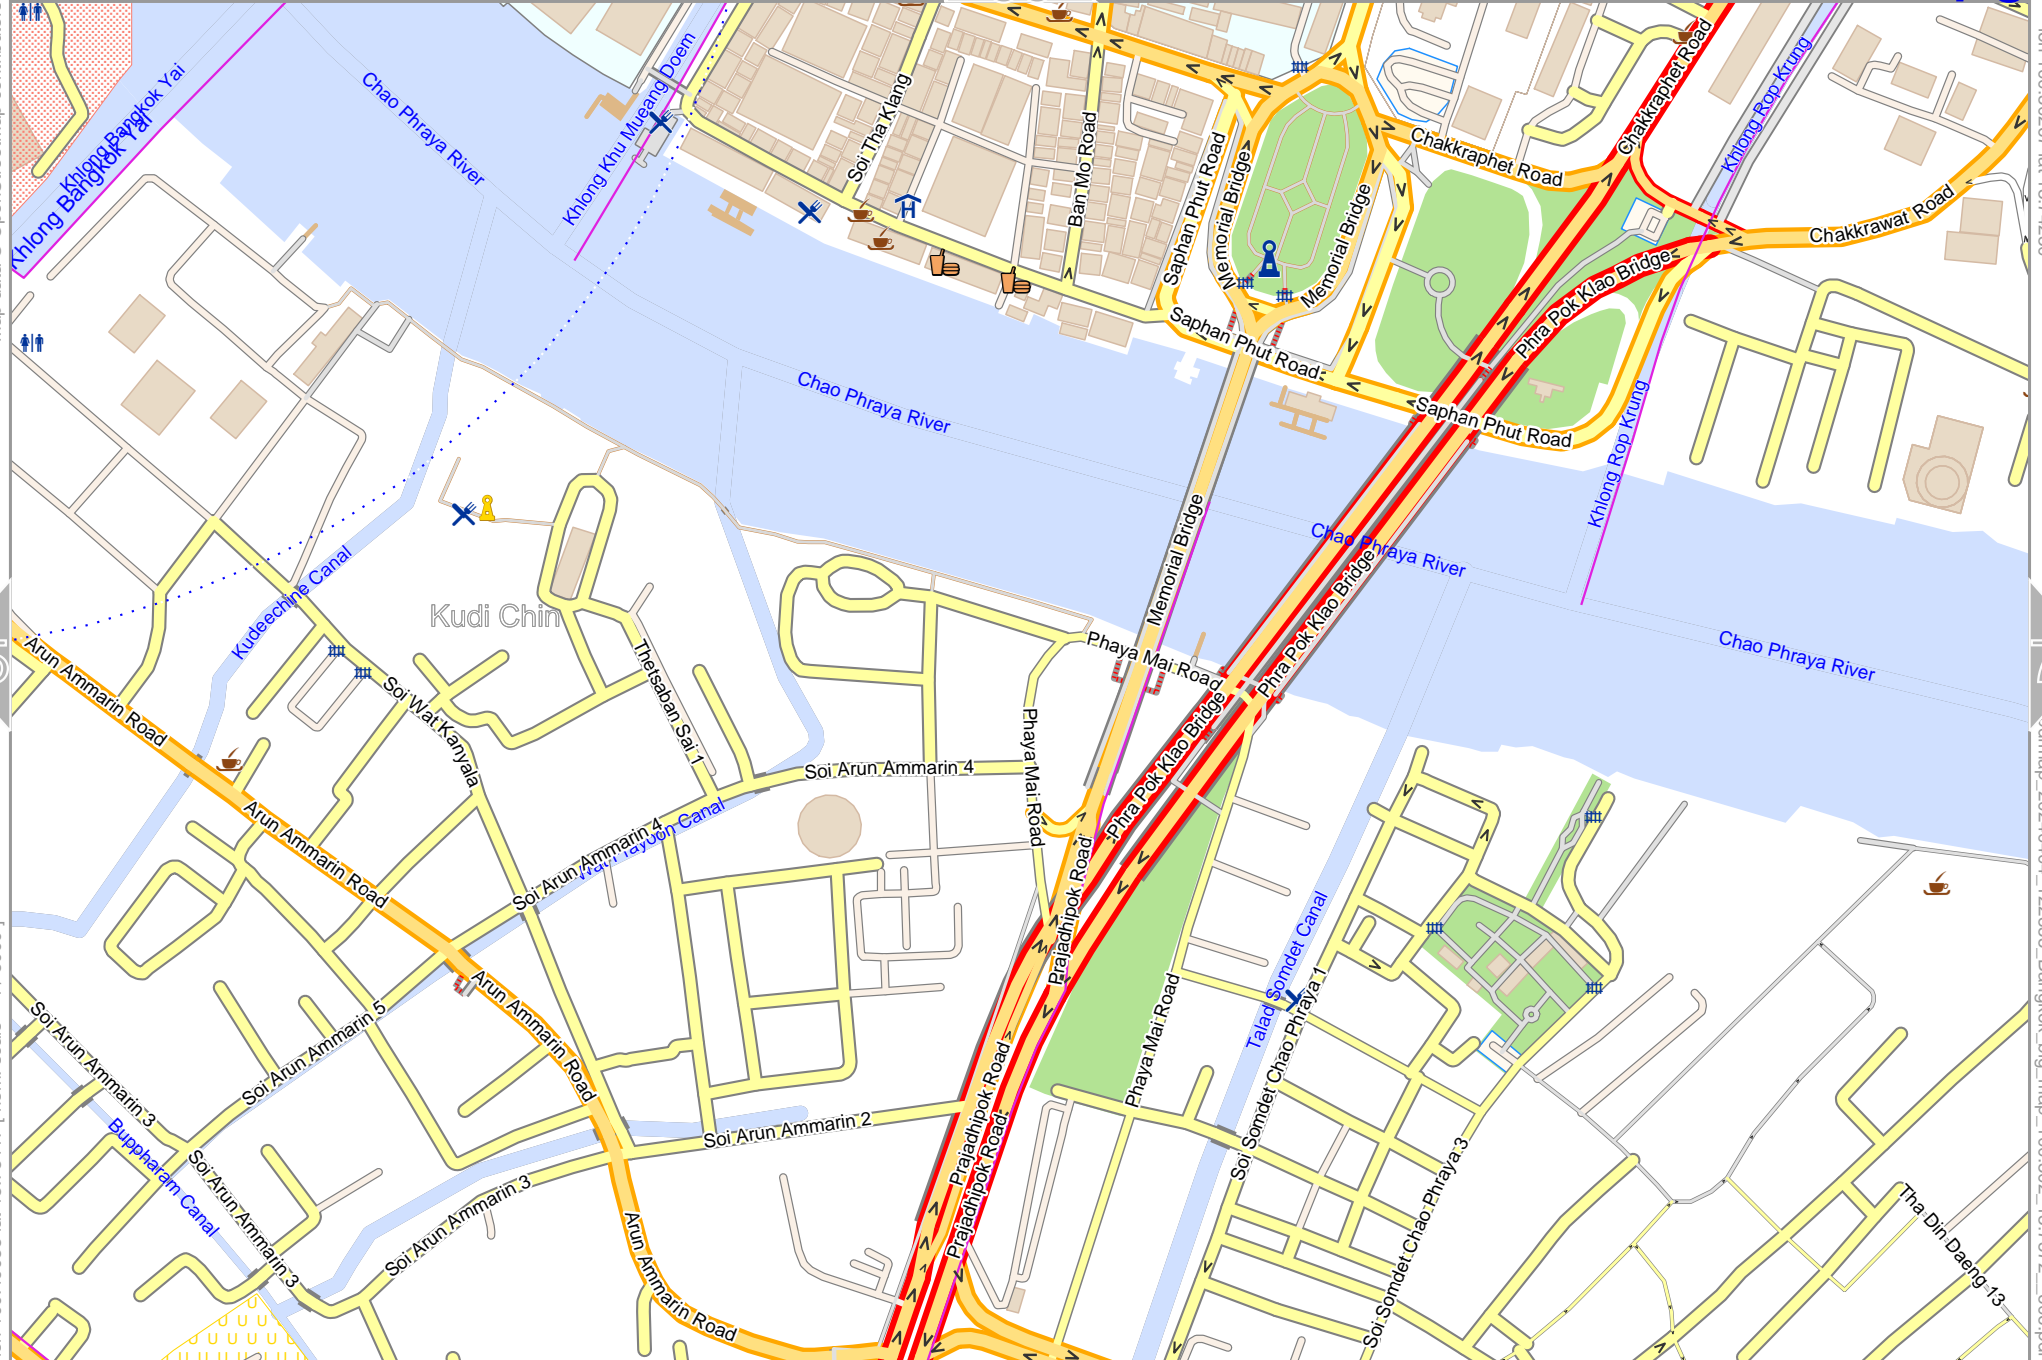

Map data © OpenStreetMap contributors

lon 100.49033 lat 13.73417 [nom. scale = 1 / 5000]

lon 100.50267 lat 13.74230

odfmap_20240404_122655_Bangkok_big_map_100.502_13.7572_606.pdf