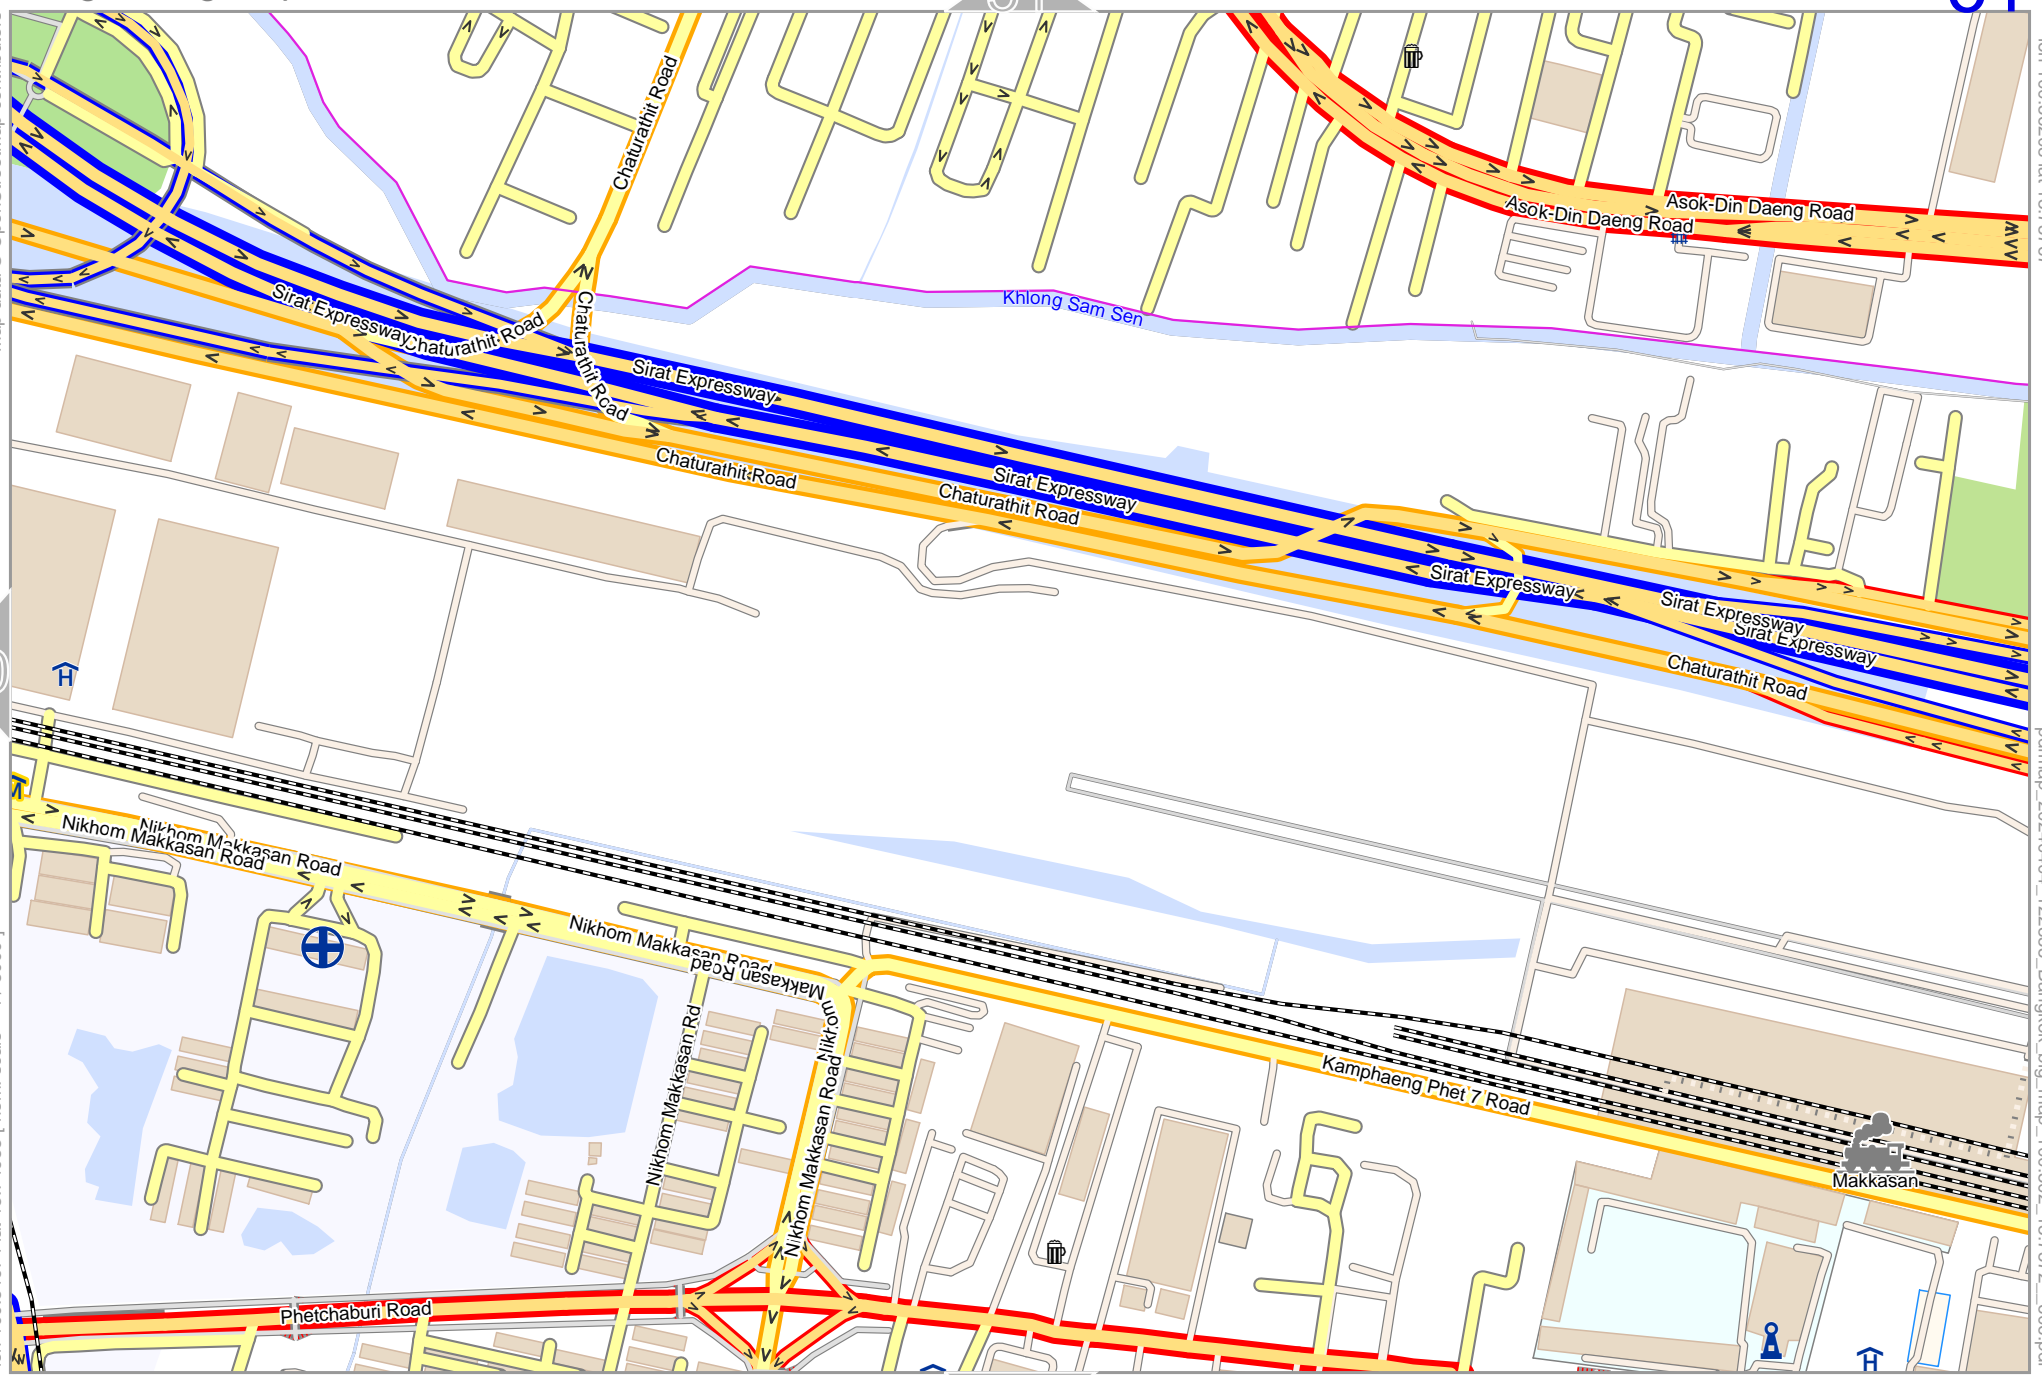

lon 100.54974 lat 13.74953 [nom. scale = 1 / 5000]

Map data © OpenStreetMap contributors

lon 100.44280 lat 13.74185 [nom. scale = 1 / 5000]

0 100 m 500 m

52

63

72

lon 100.45515 lat 13.74998