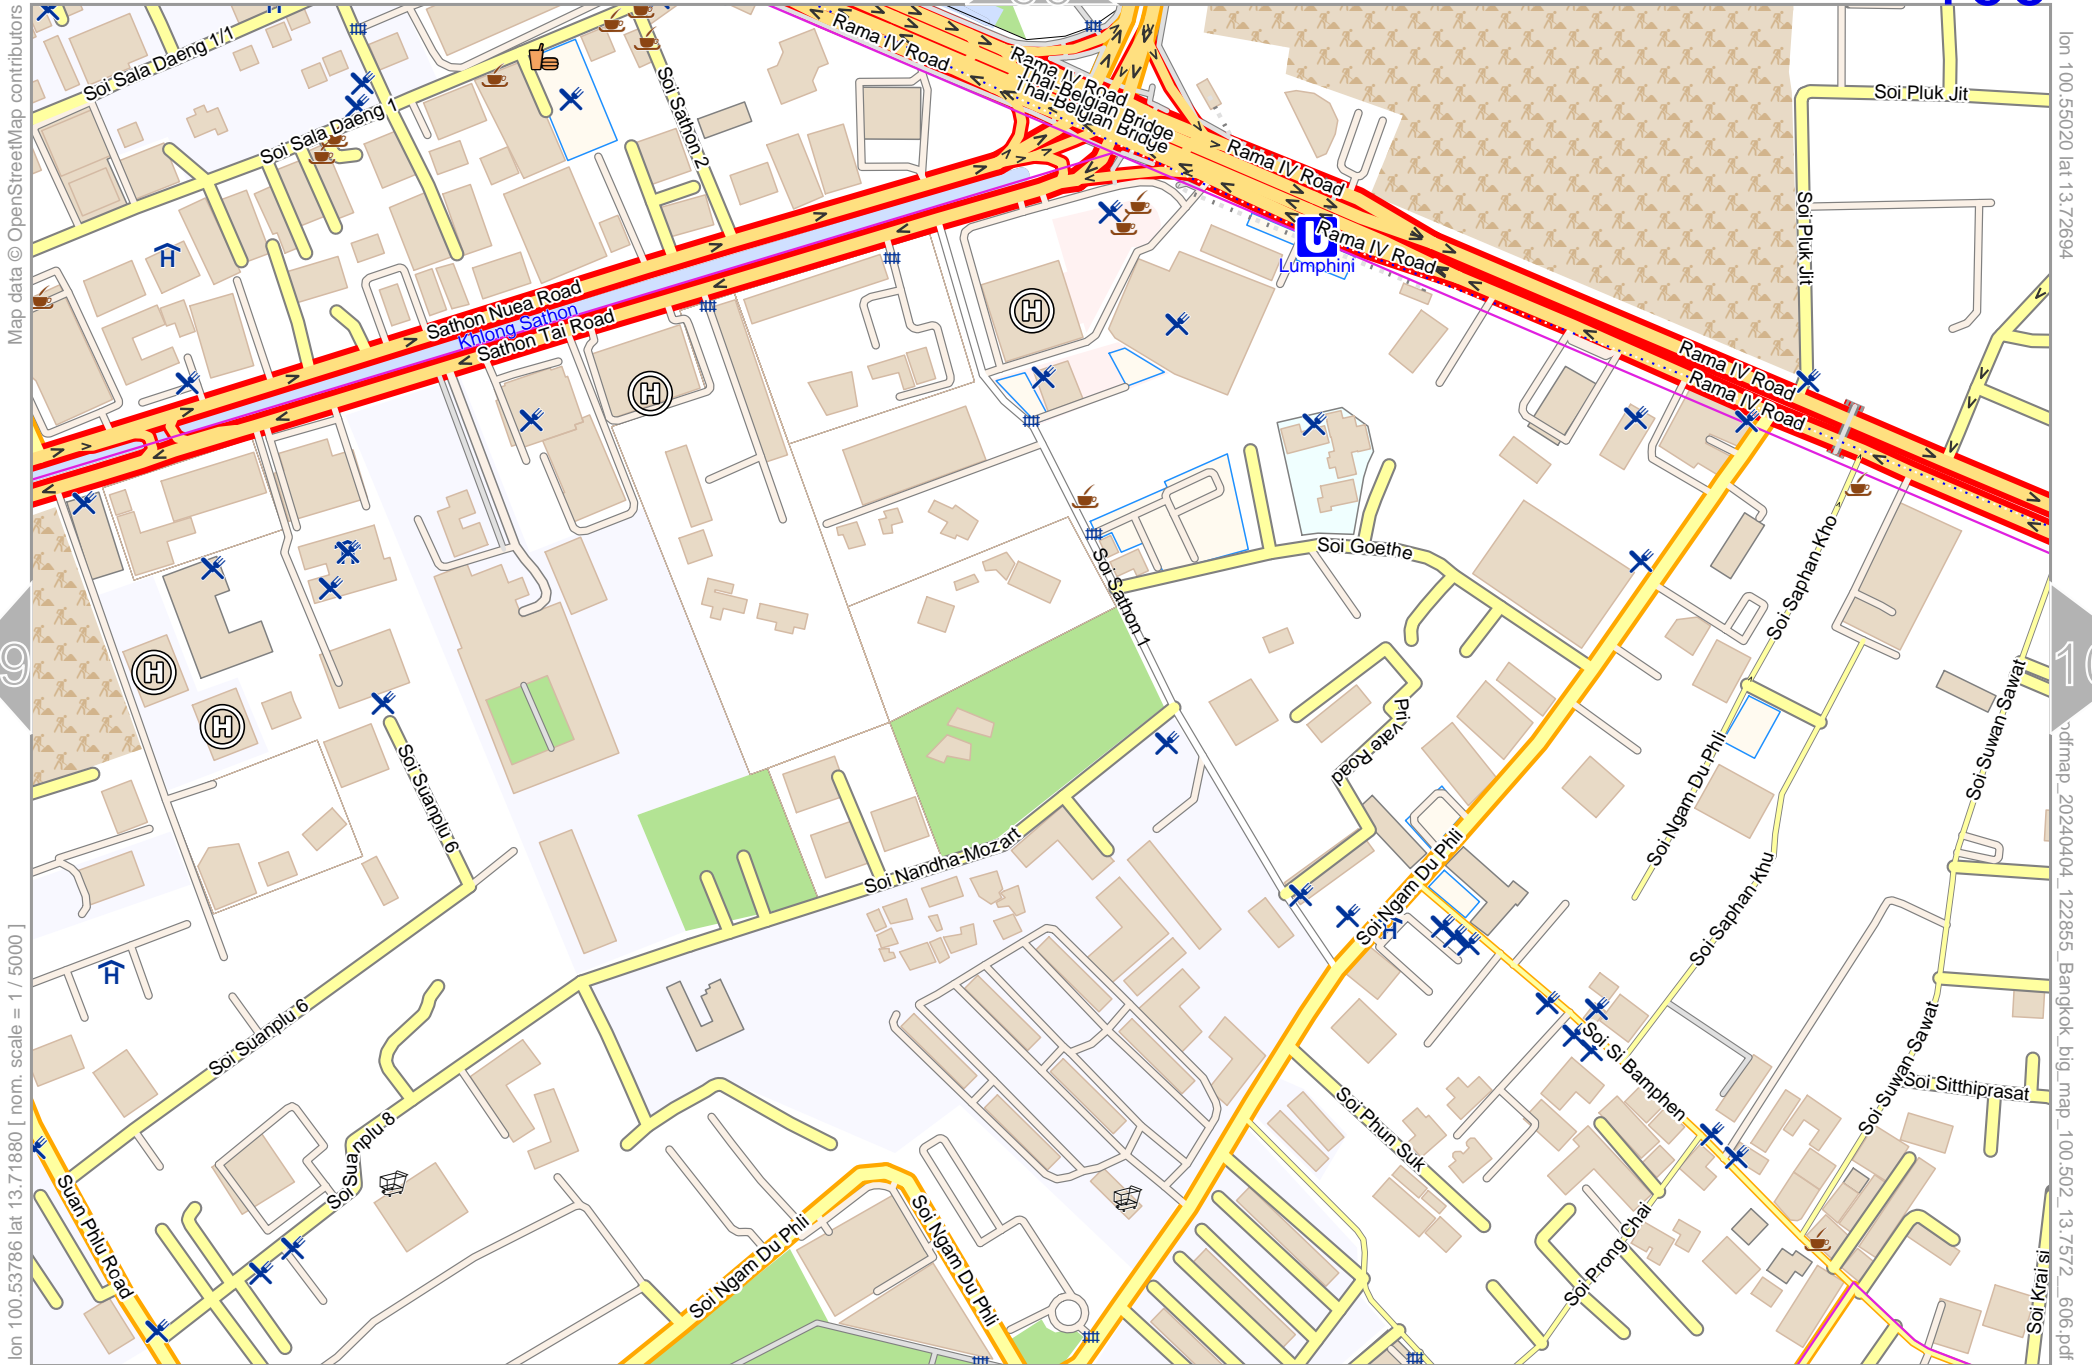

lon 100.51409 lat 13.71880 [nom. scale = 1 / 5000]

lon 100.52644 lat 13.72694

pdfmap_20240404_122655_Bangkok_big_map_100.502_13.7572_606.pdf

97

99

0 100 m 500 m

Map data © OpenStreetMap contributors

lon 100.53786 lat 13.71880 [nom. scale = 1 / 50000]