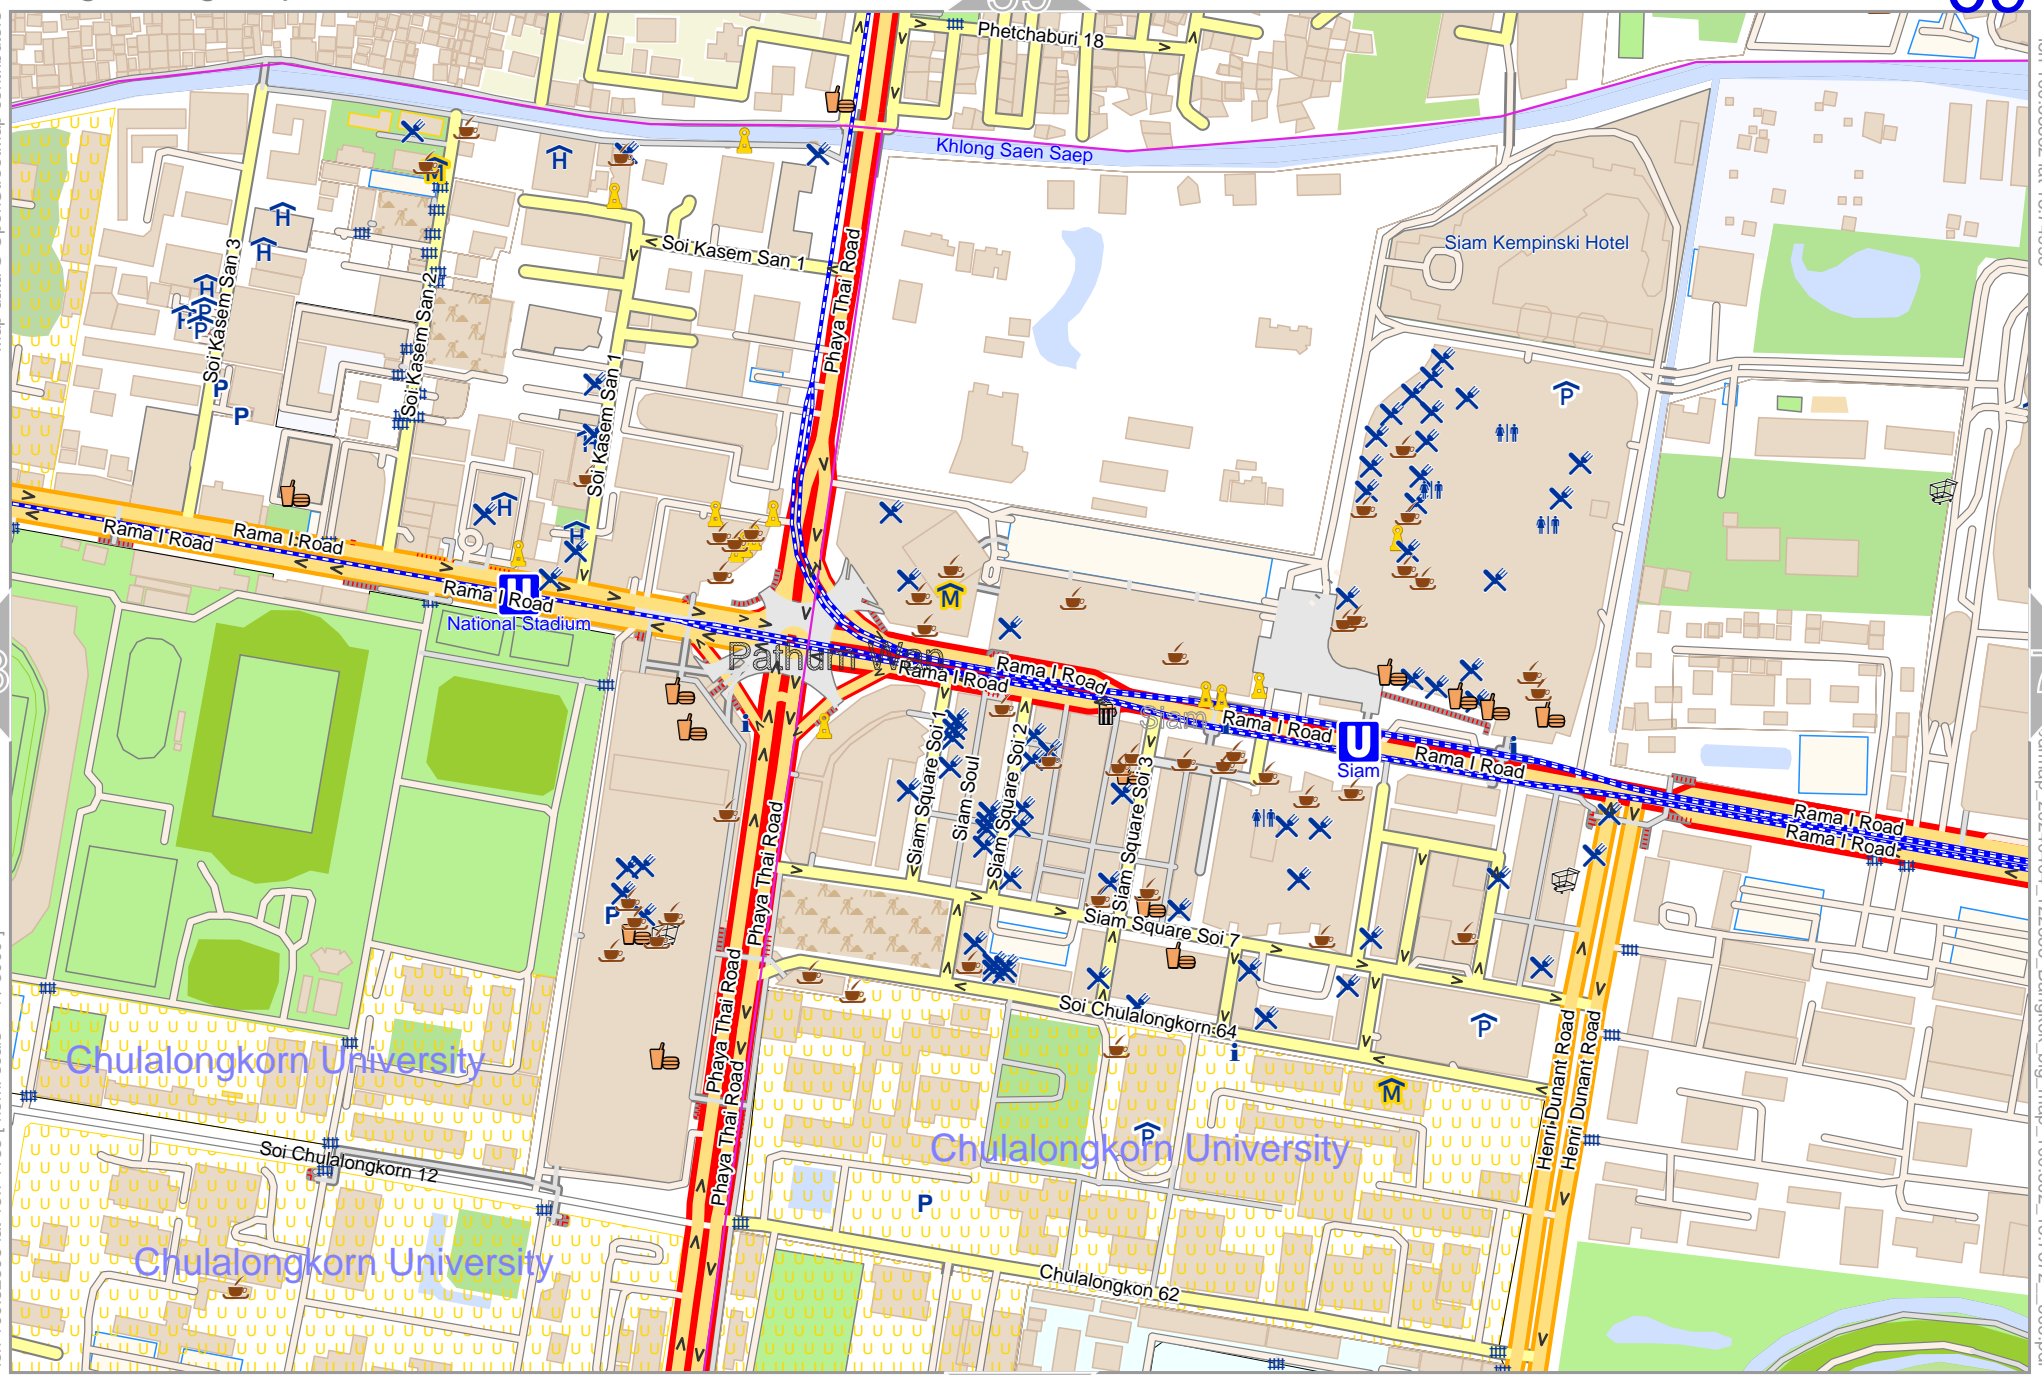

Map data © OpenStreetMap contributors

lon 100.53832 lat 13.74998

lon 100.52598 lat 13.74185 [nom. scale = 1 / 5000]

odfmap_20240404_122855_Bangkok_big_map_100.502_13.7572_606.pdf

0 100 m 500 m