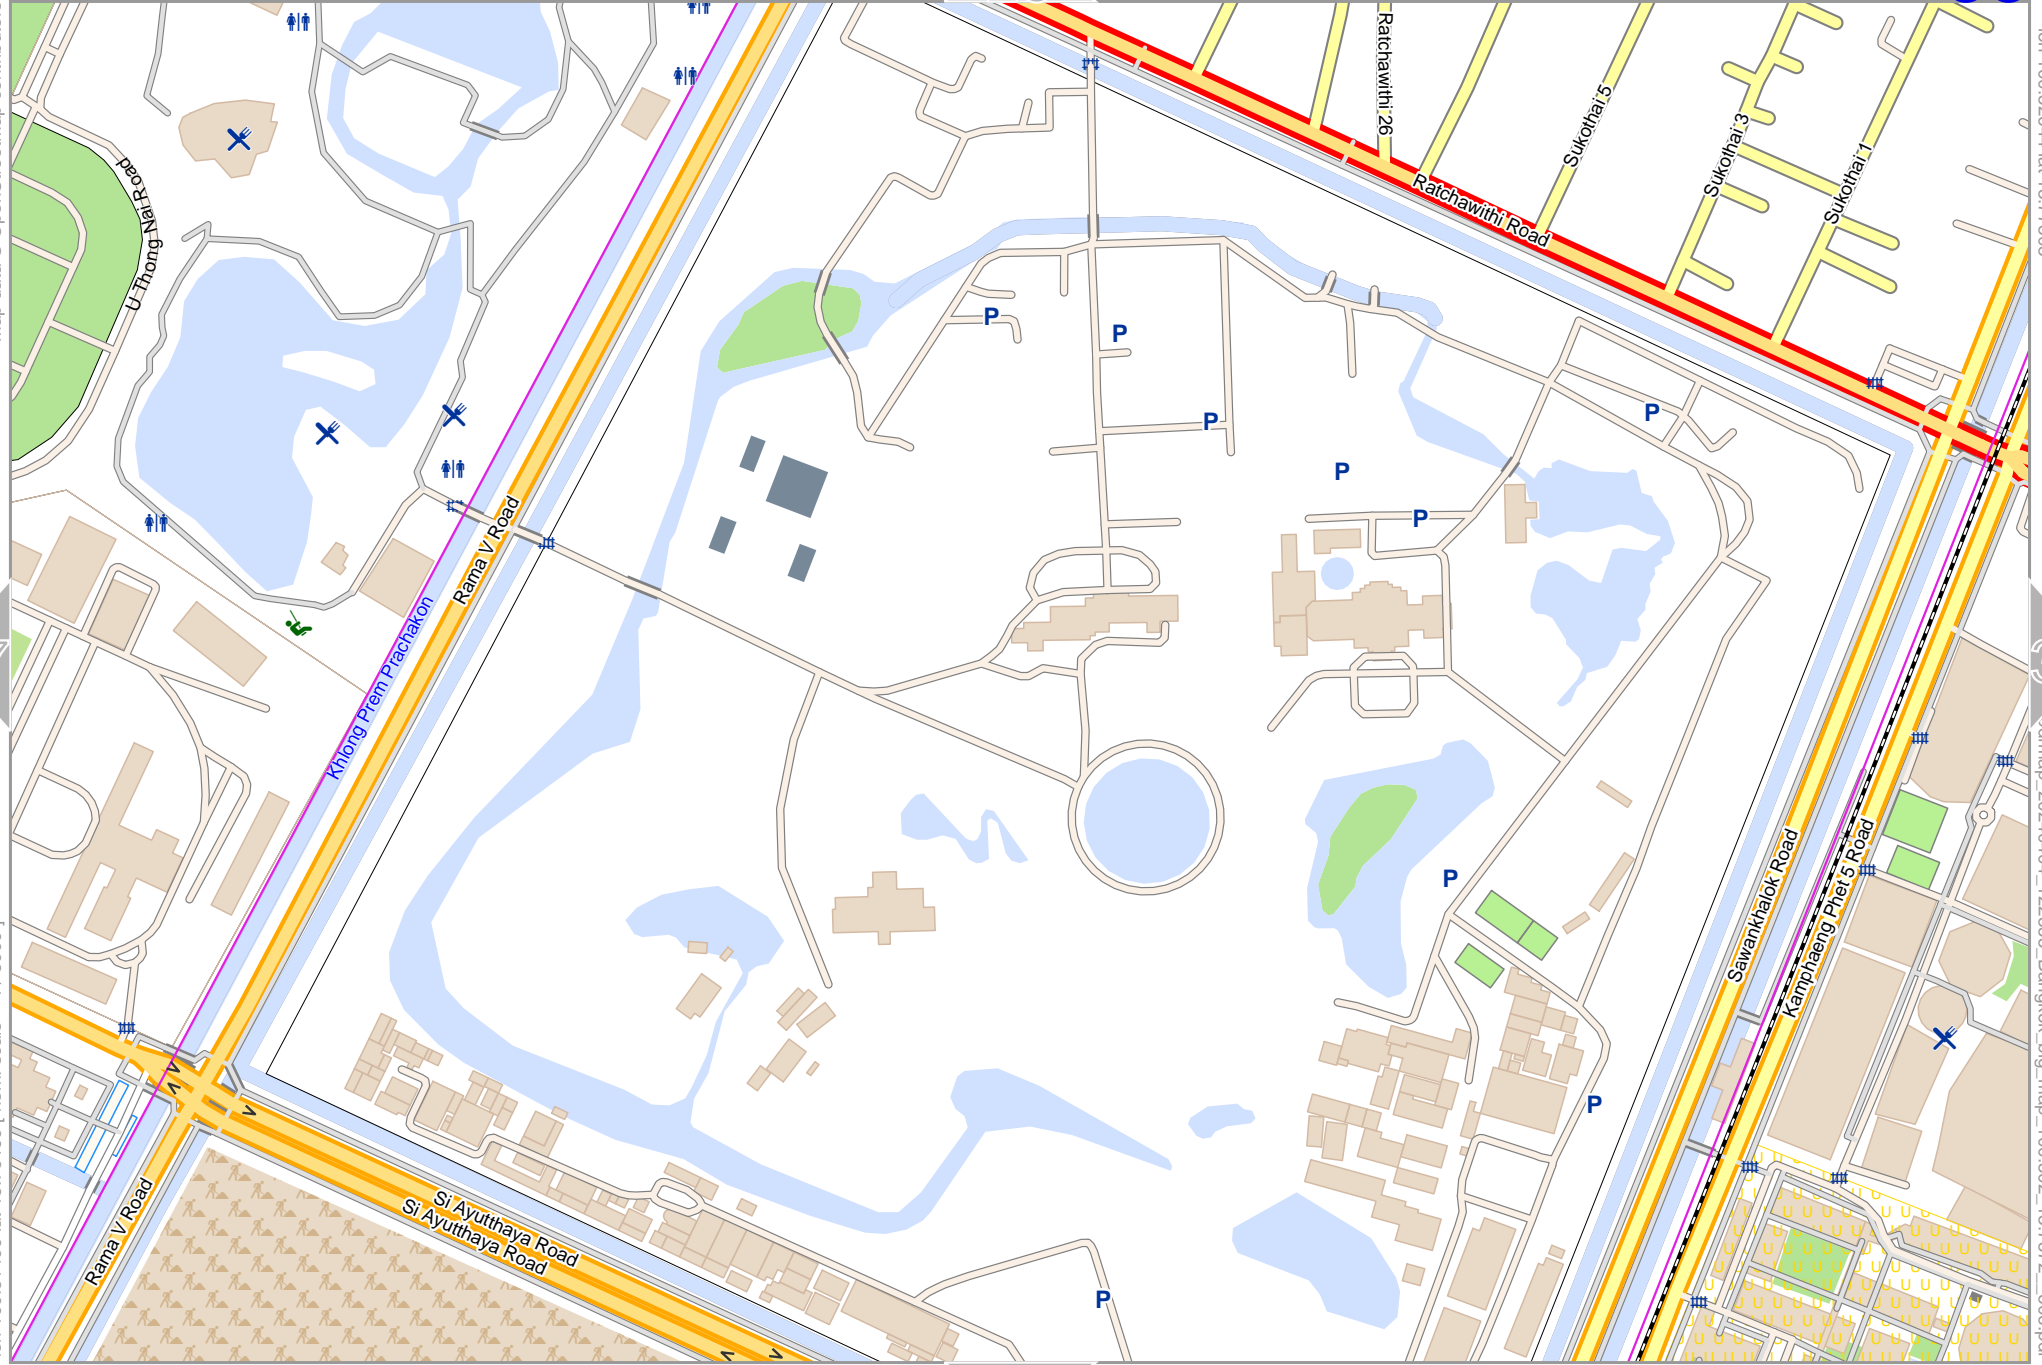

Map data © OpenStreetMap contributors

lon 100.51409 lat 13.76490 [nom. scale = 1 / 5000]

lon 100.52644 lat 13.77303

odfmap_20240404_122855_Bangkok_big_map_100.502_13.7572_606.pdf

37

39

28

48