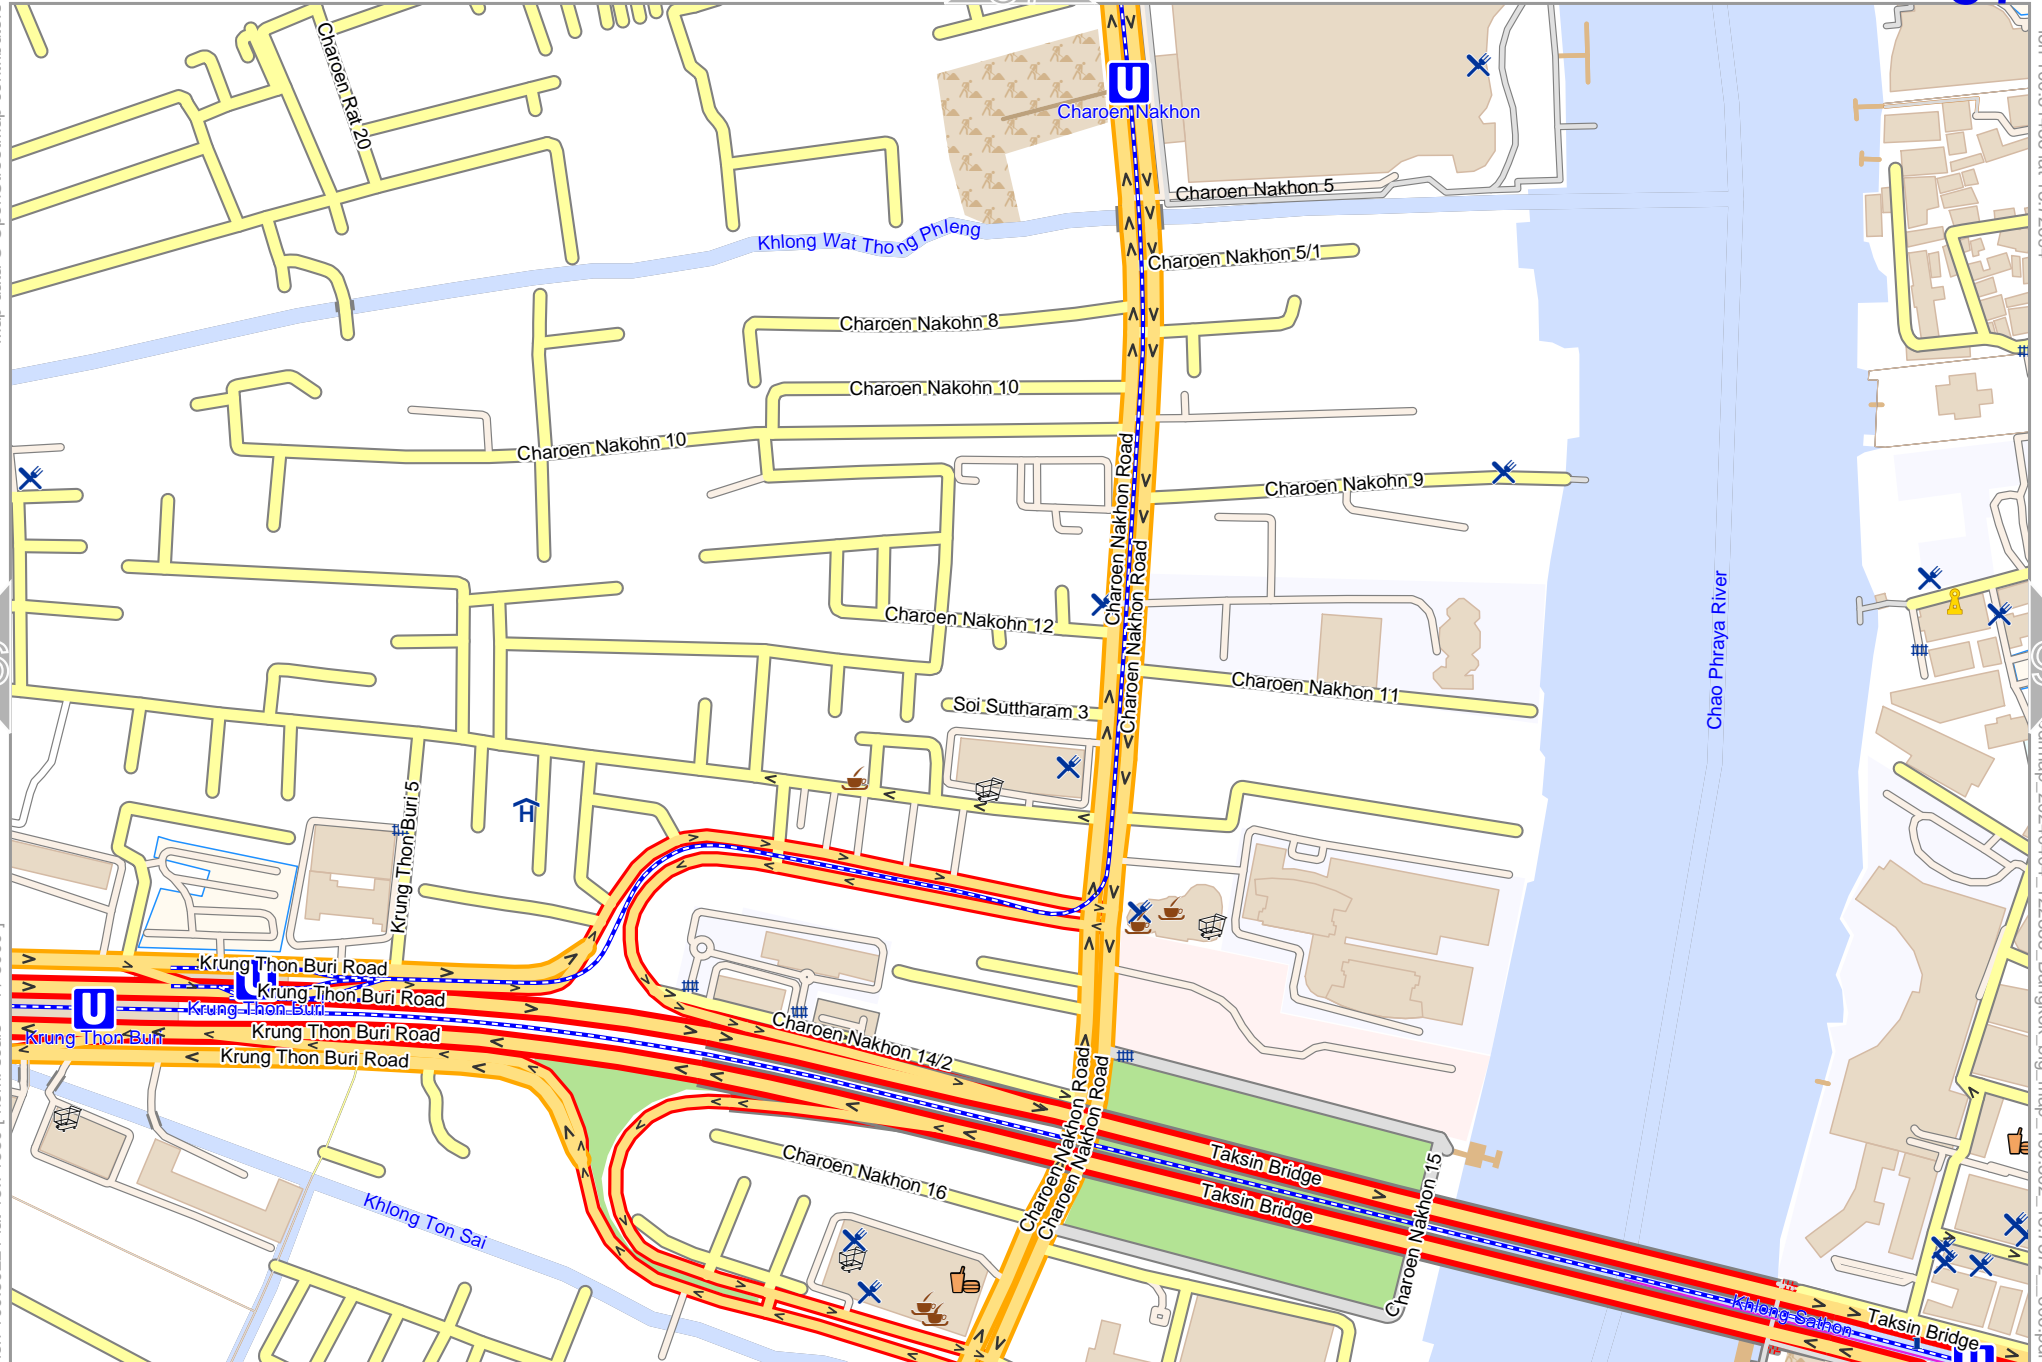

Map data © OpenStreetMap contributors

lon 100.50221 lat 13.71880 [nom. scale = 1 / 5000]

lon 100.51456 lat 13.72694

odfmap_20240404_122855_Bangkok_big_map_100.502_13.7572_606.pdf