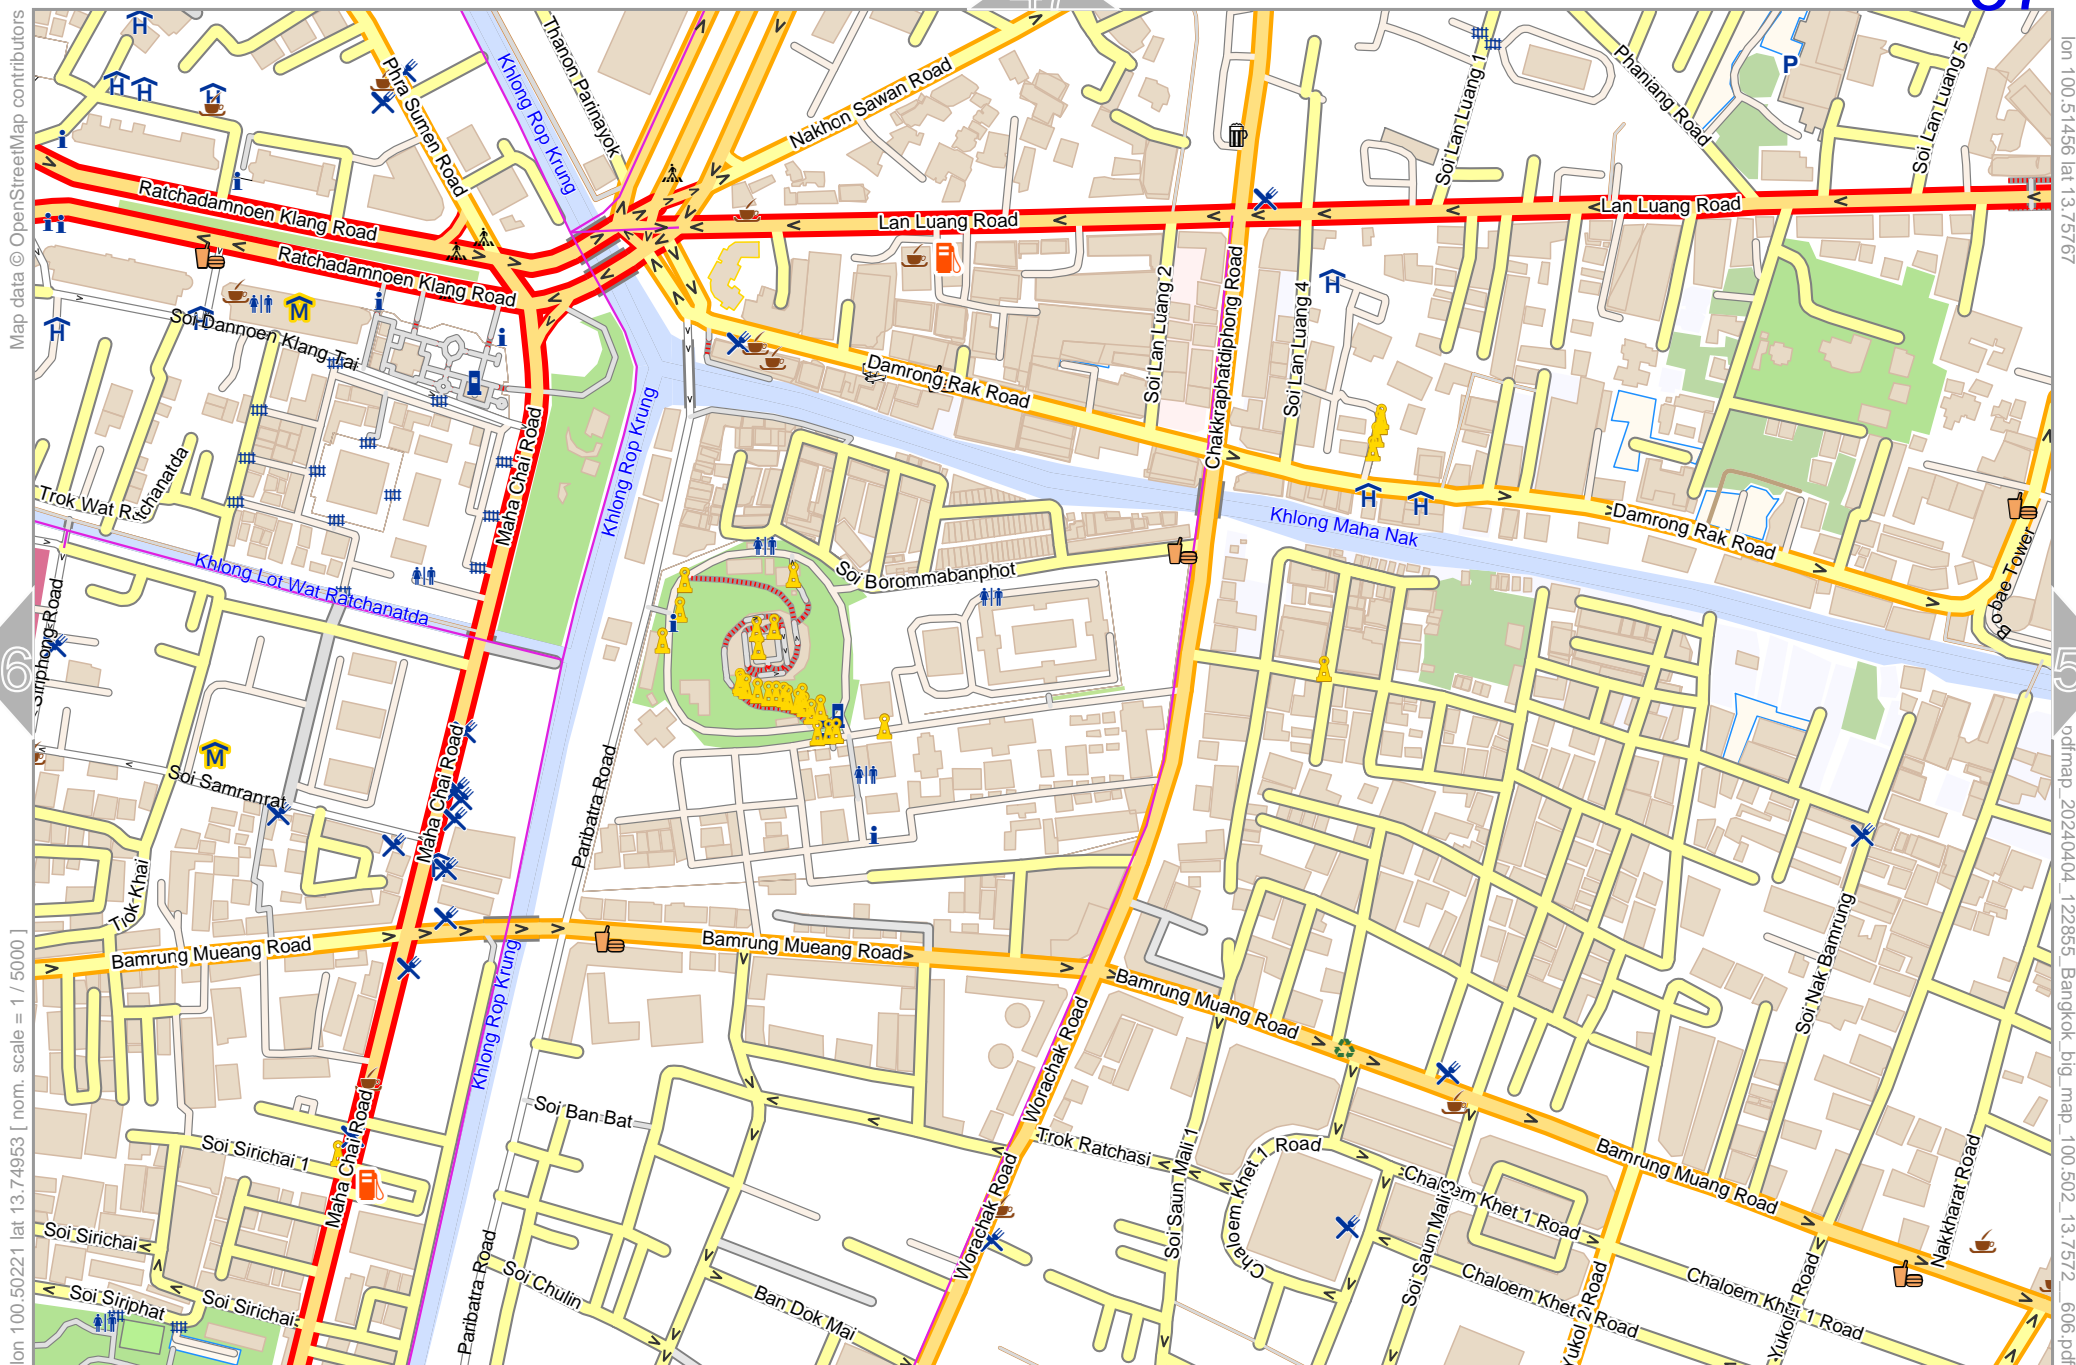

Map data © OpenStreetMap contributors

lon 100.51456 lat 13.75767

lon 100.50221 lat 13.74953 [nom. scale = 1 / 5000]

odfmap_20240404_122855_Bangkok_big_map_100.502_13.7572_606.pdf

0 100 m 500 m