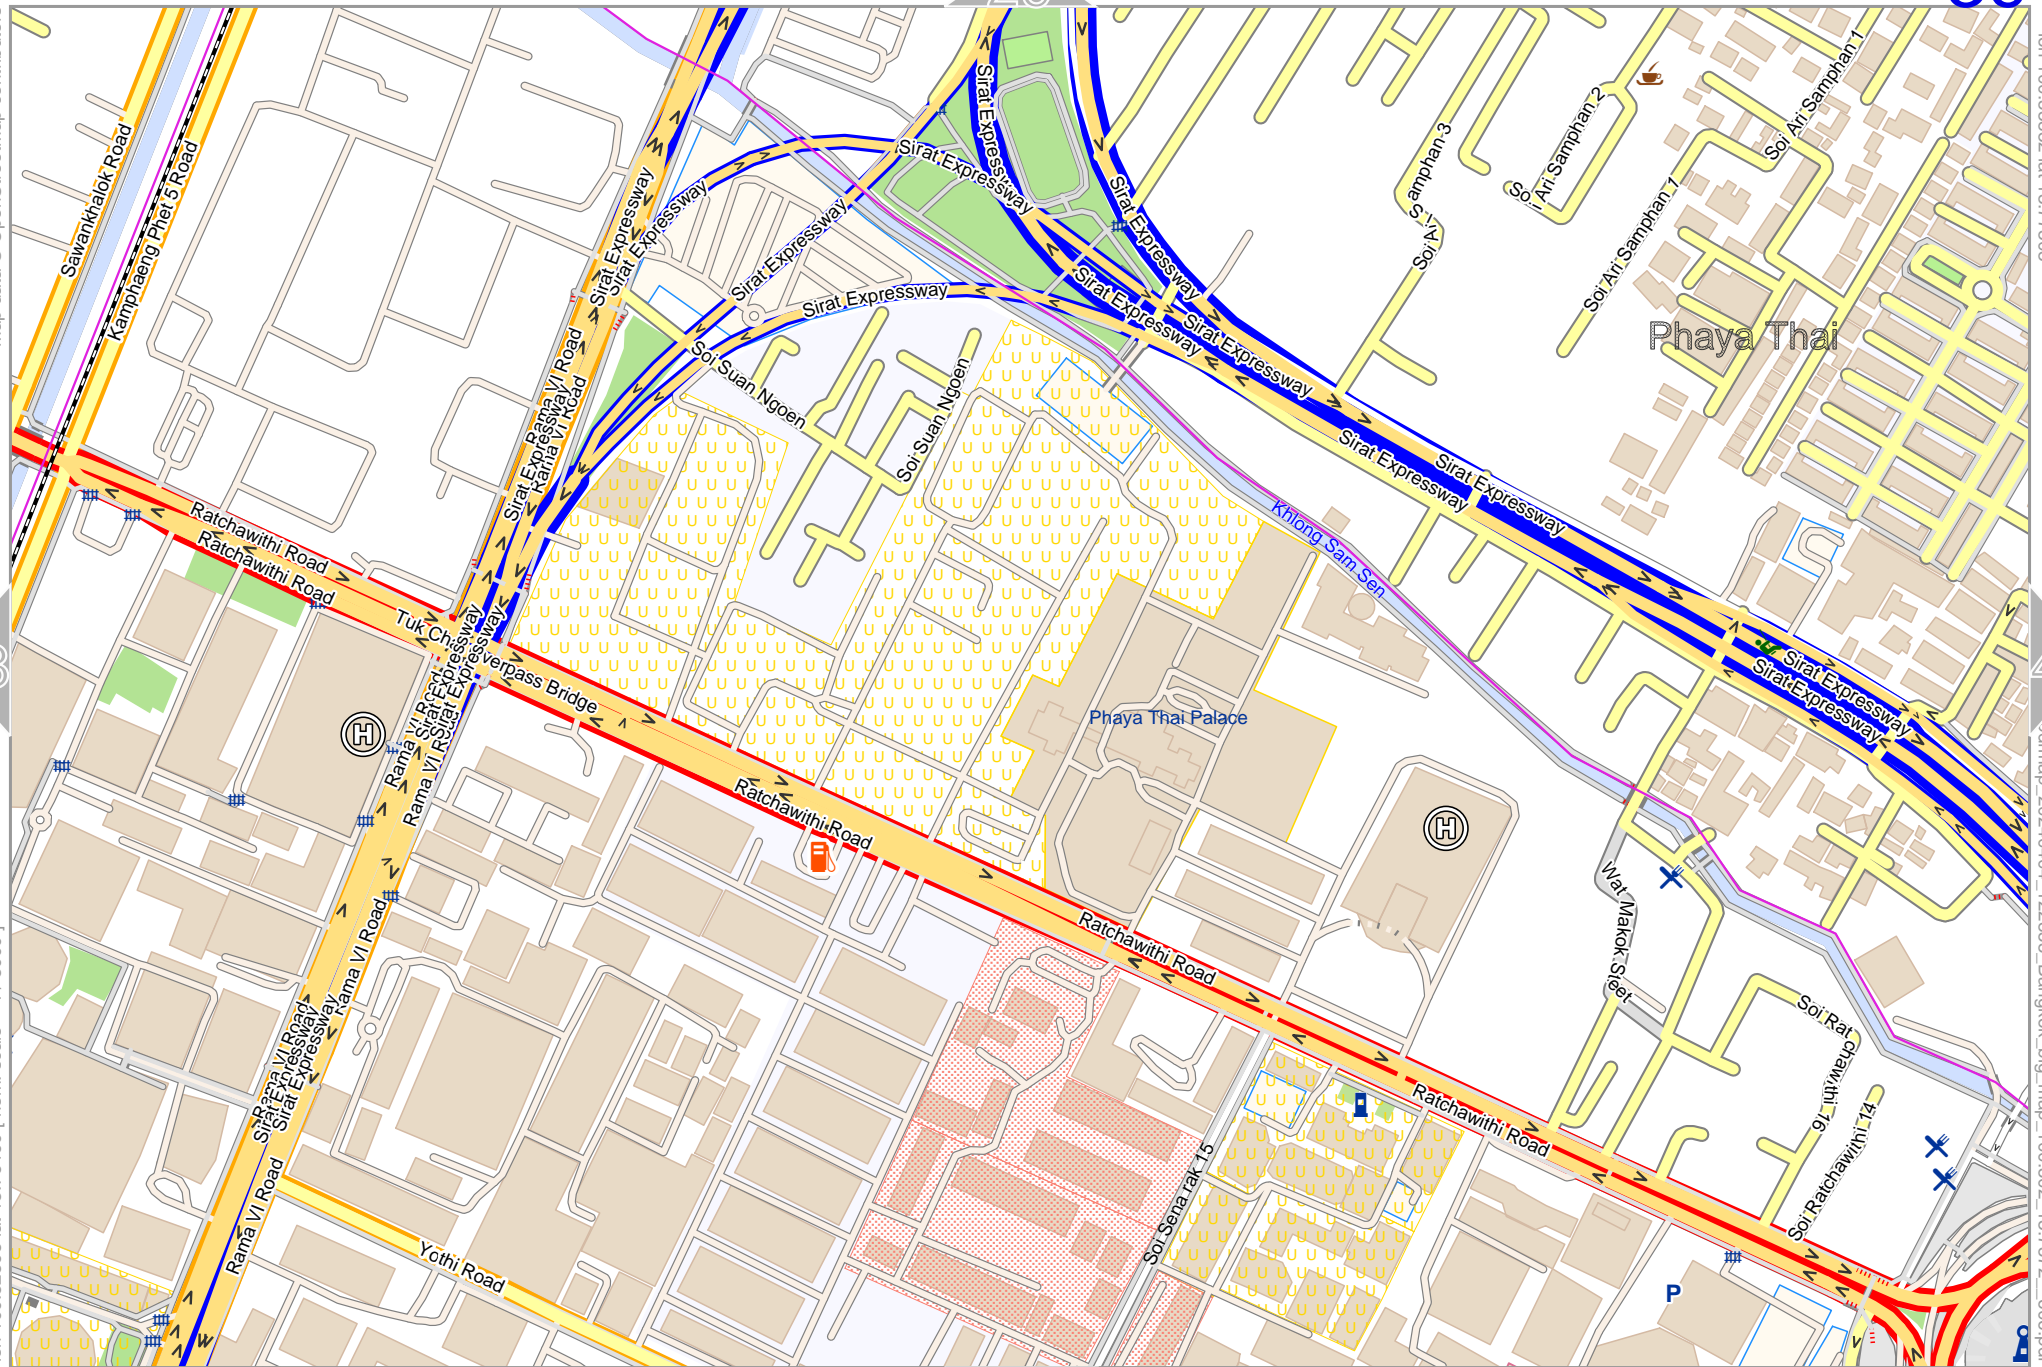

Map data © OpenStreetMap contributors

lon 100.52598 lat 13.76490 [nom. scale = 1 / 5000]

lon 100.53832 lat 13.77303

odfmap_20240404_122855_Bangkok_big_map_100.502_13.7572_606.pdf

0 100 m 500 m