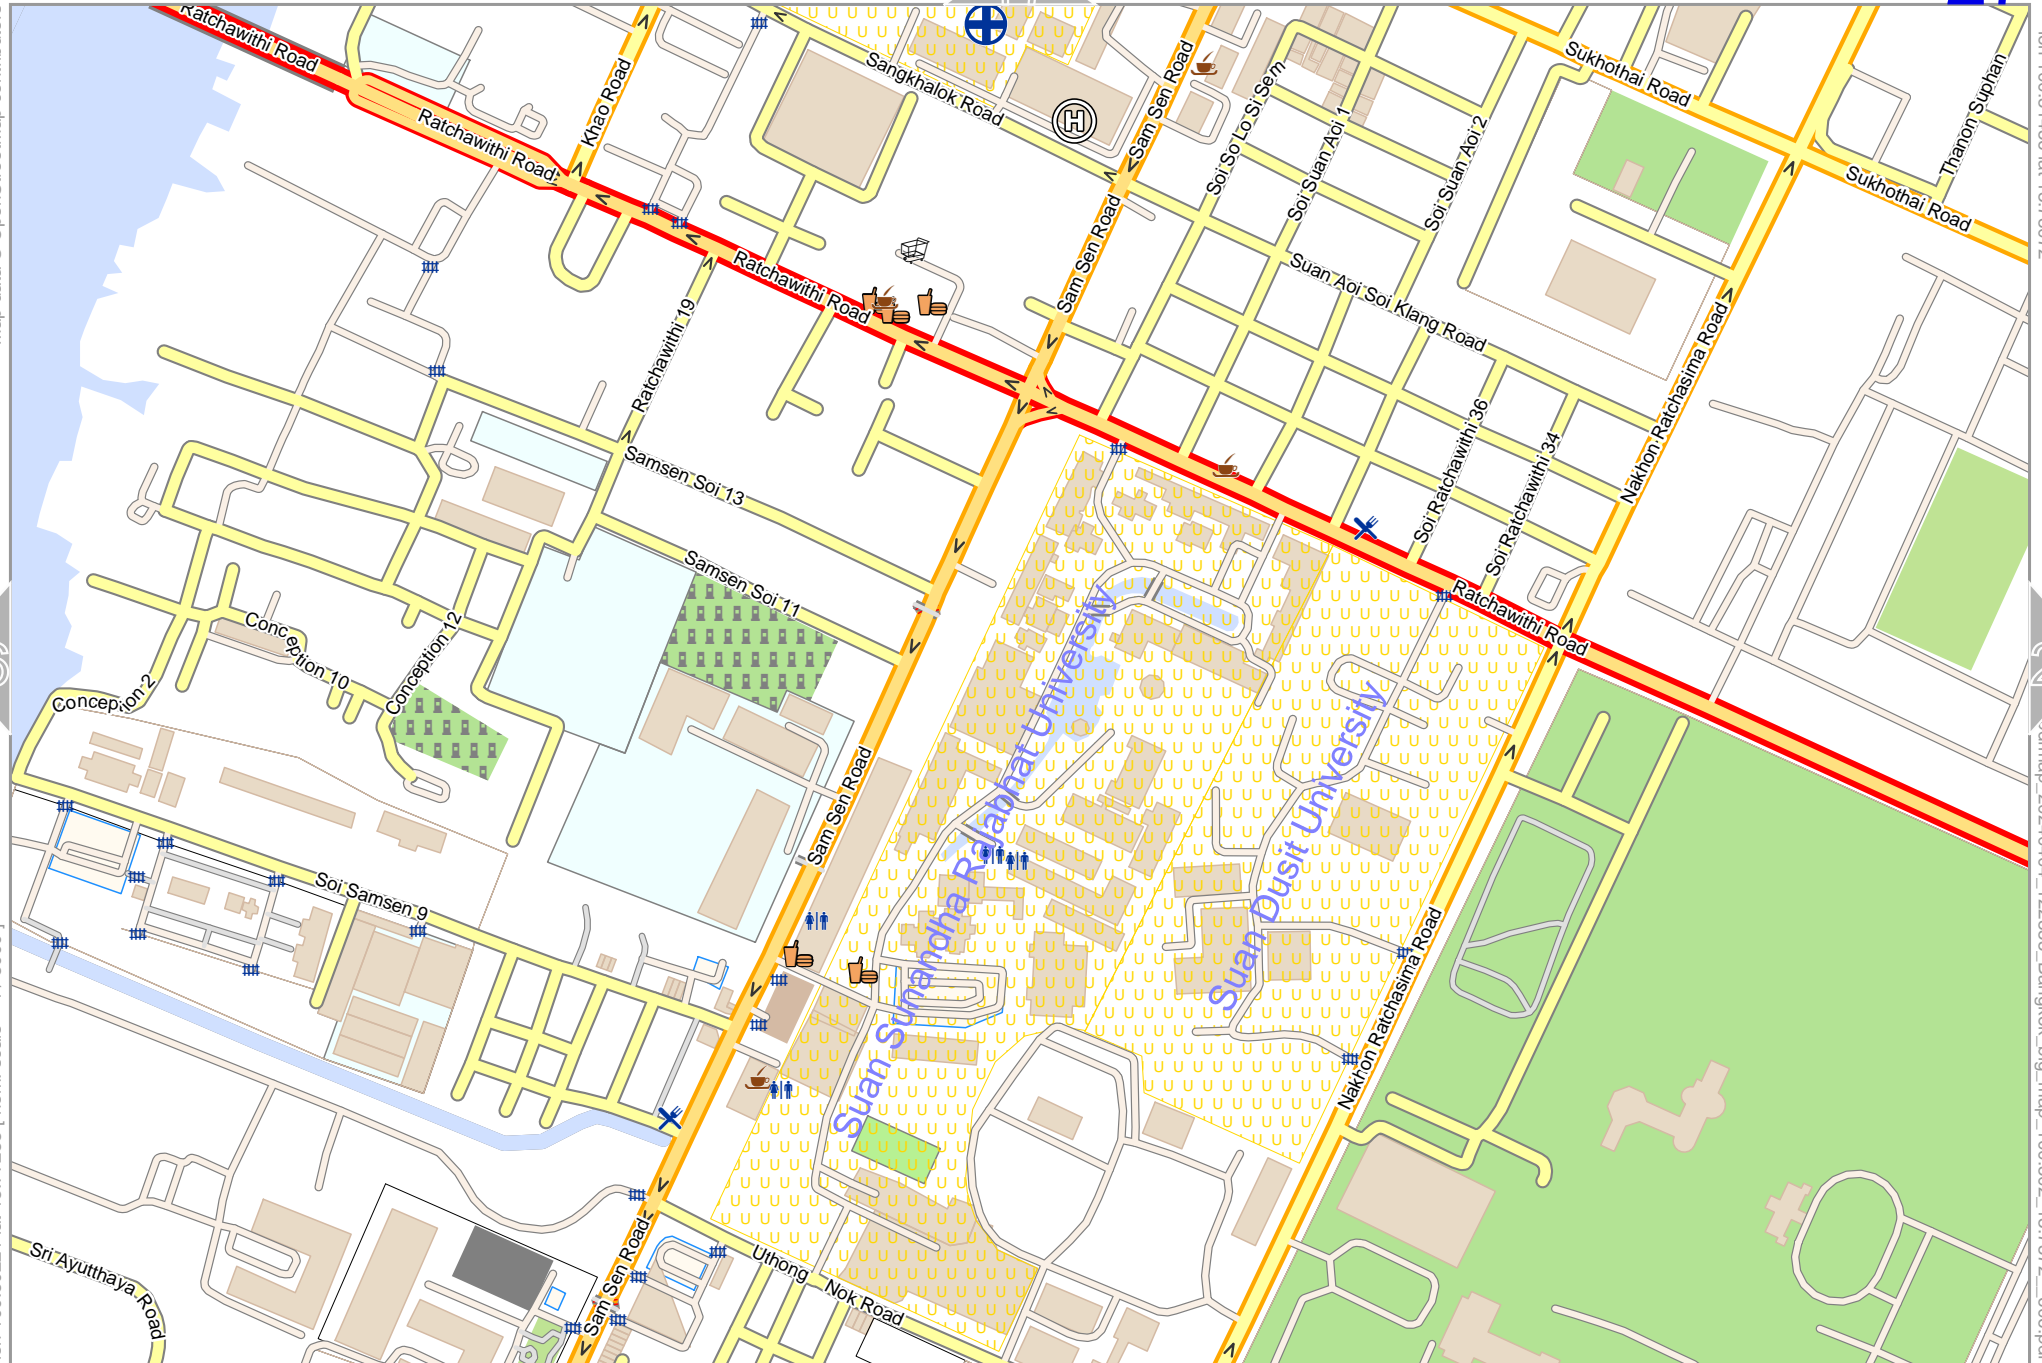

25

27

lon 100.49033 lat 13.77258 [nom. scale = 1 / 5000]

odfmap_20240404_122855_Bangkok_big_map_100.502_13.7572_606.pdf

0 100 m 500 m

36

Map data © OpenStreetMap contributors

lon 100.50221 lat 13.77258 [nom. scale = 1 / 5000]