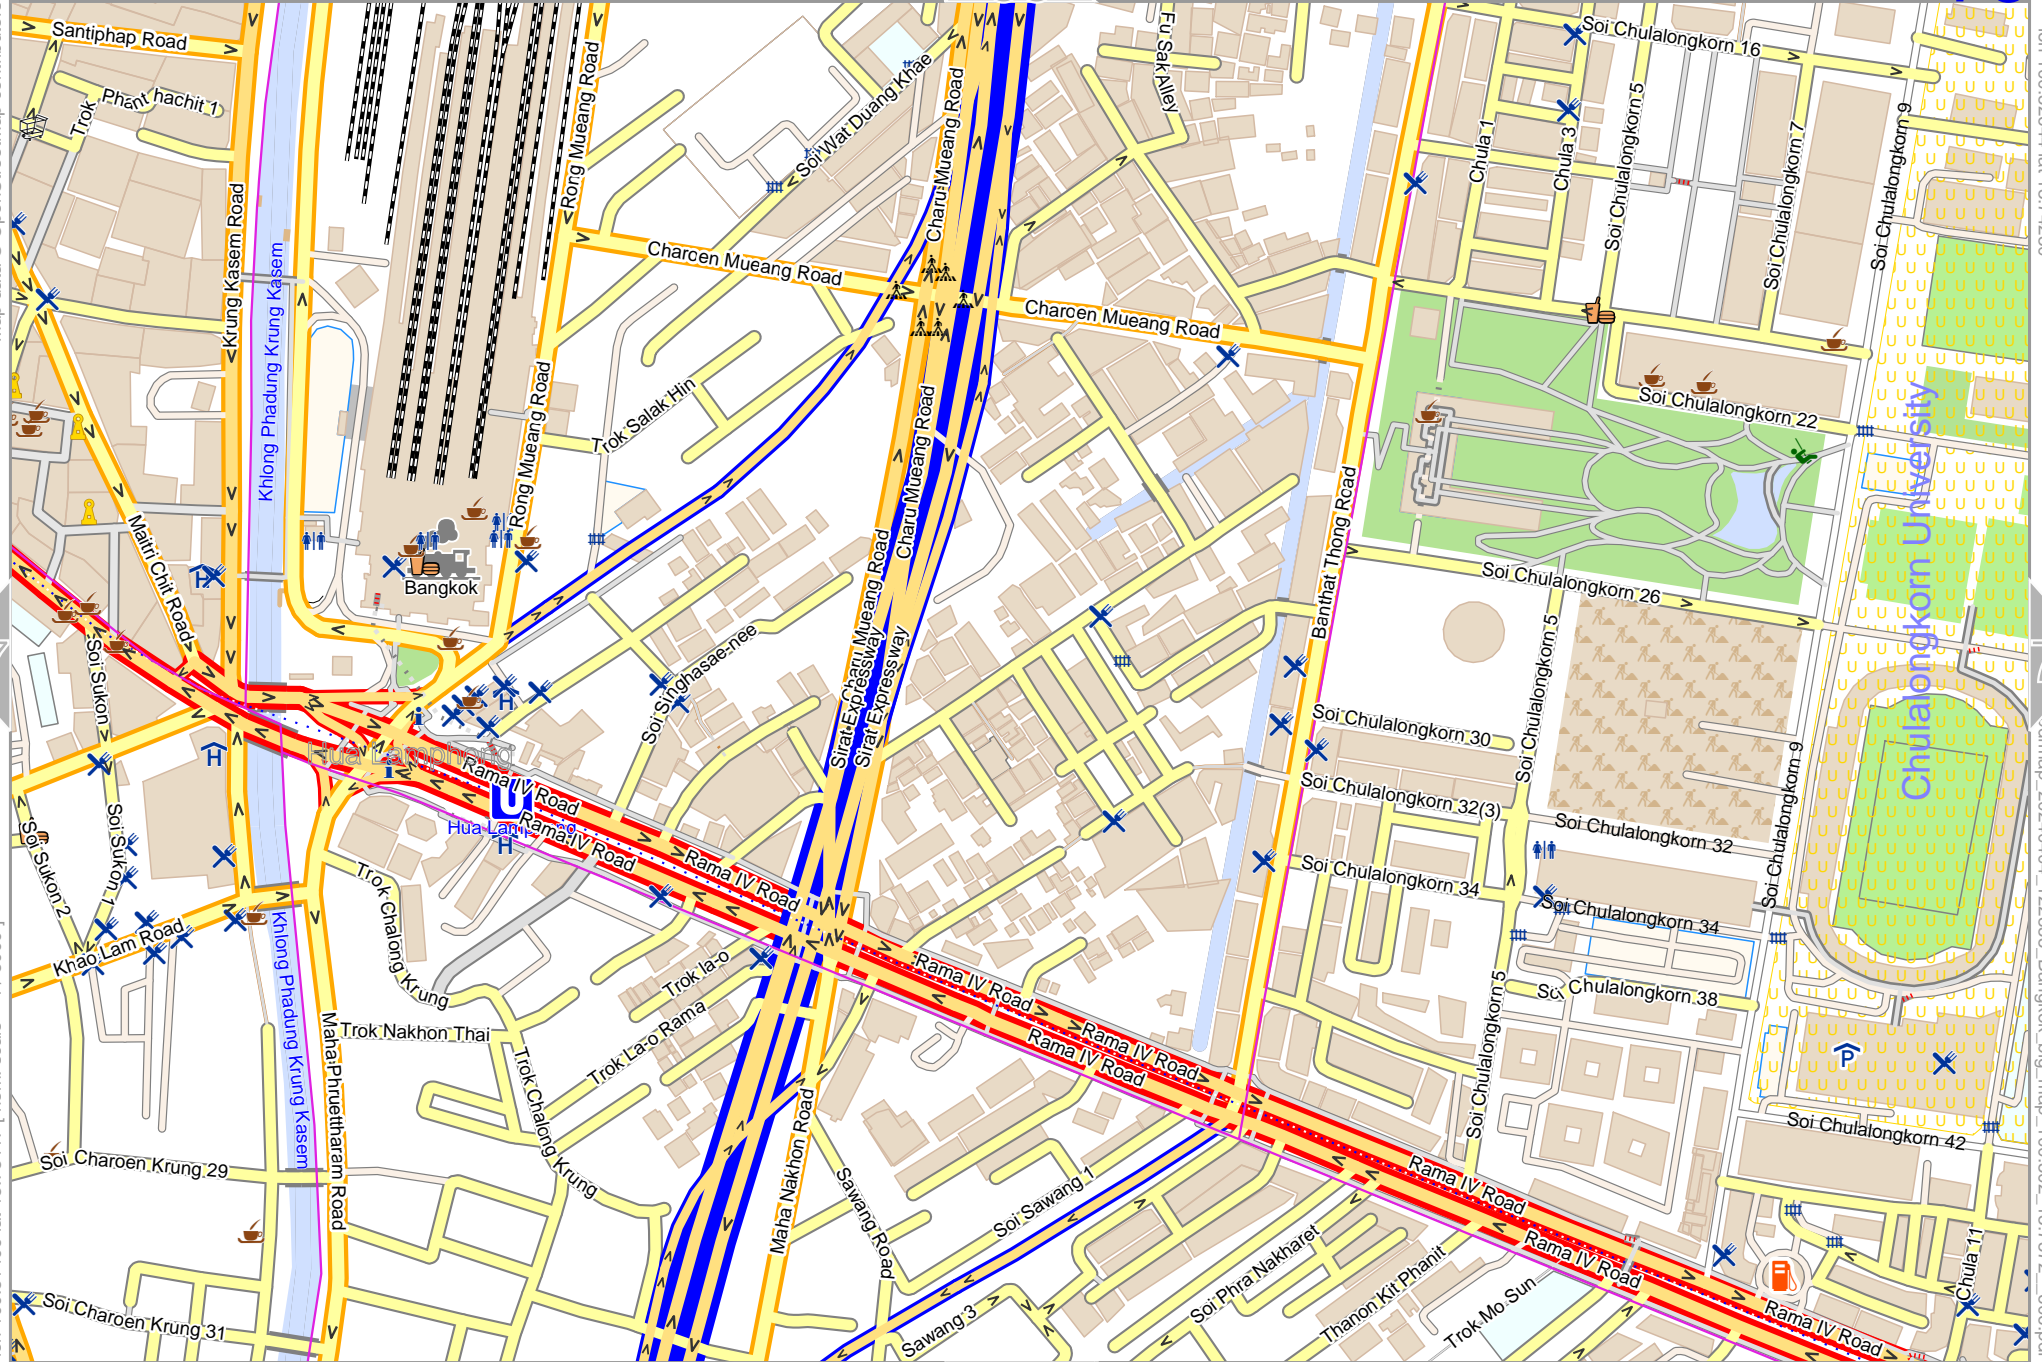

Map data © OpenStreetMap contributors

lon 100.51409 lat 13.73417 [nom. scale = 1 / 5000]

lon 100.52644 lat 13.74230

pdfmap_20240404_122855_Bangkok_big_map_100.502_13.7572_606.pdf

0 100 m 500 m