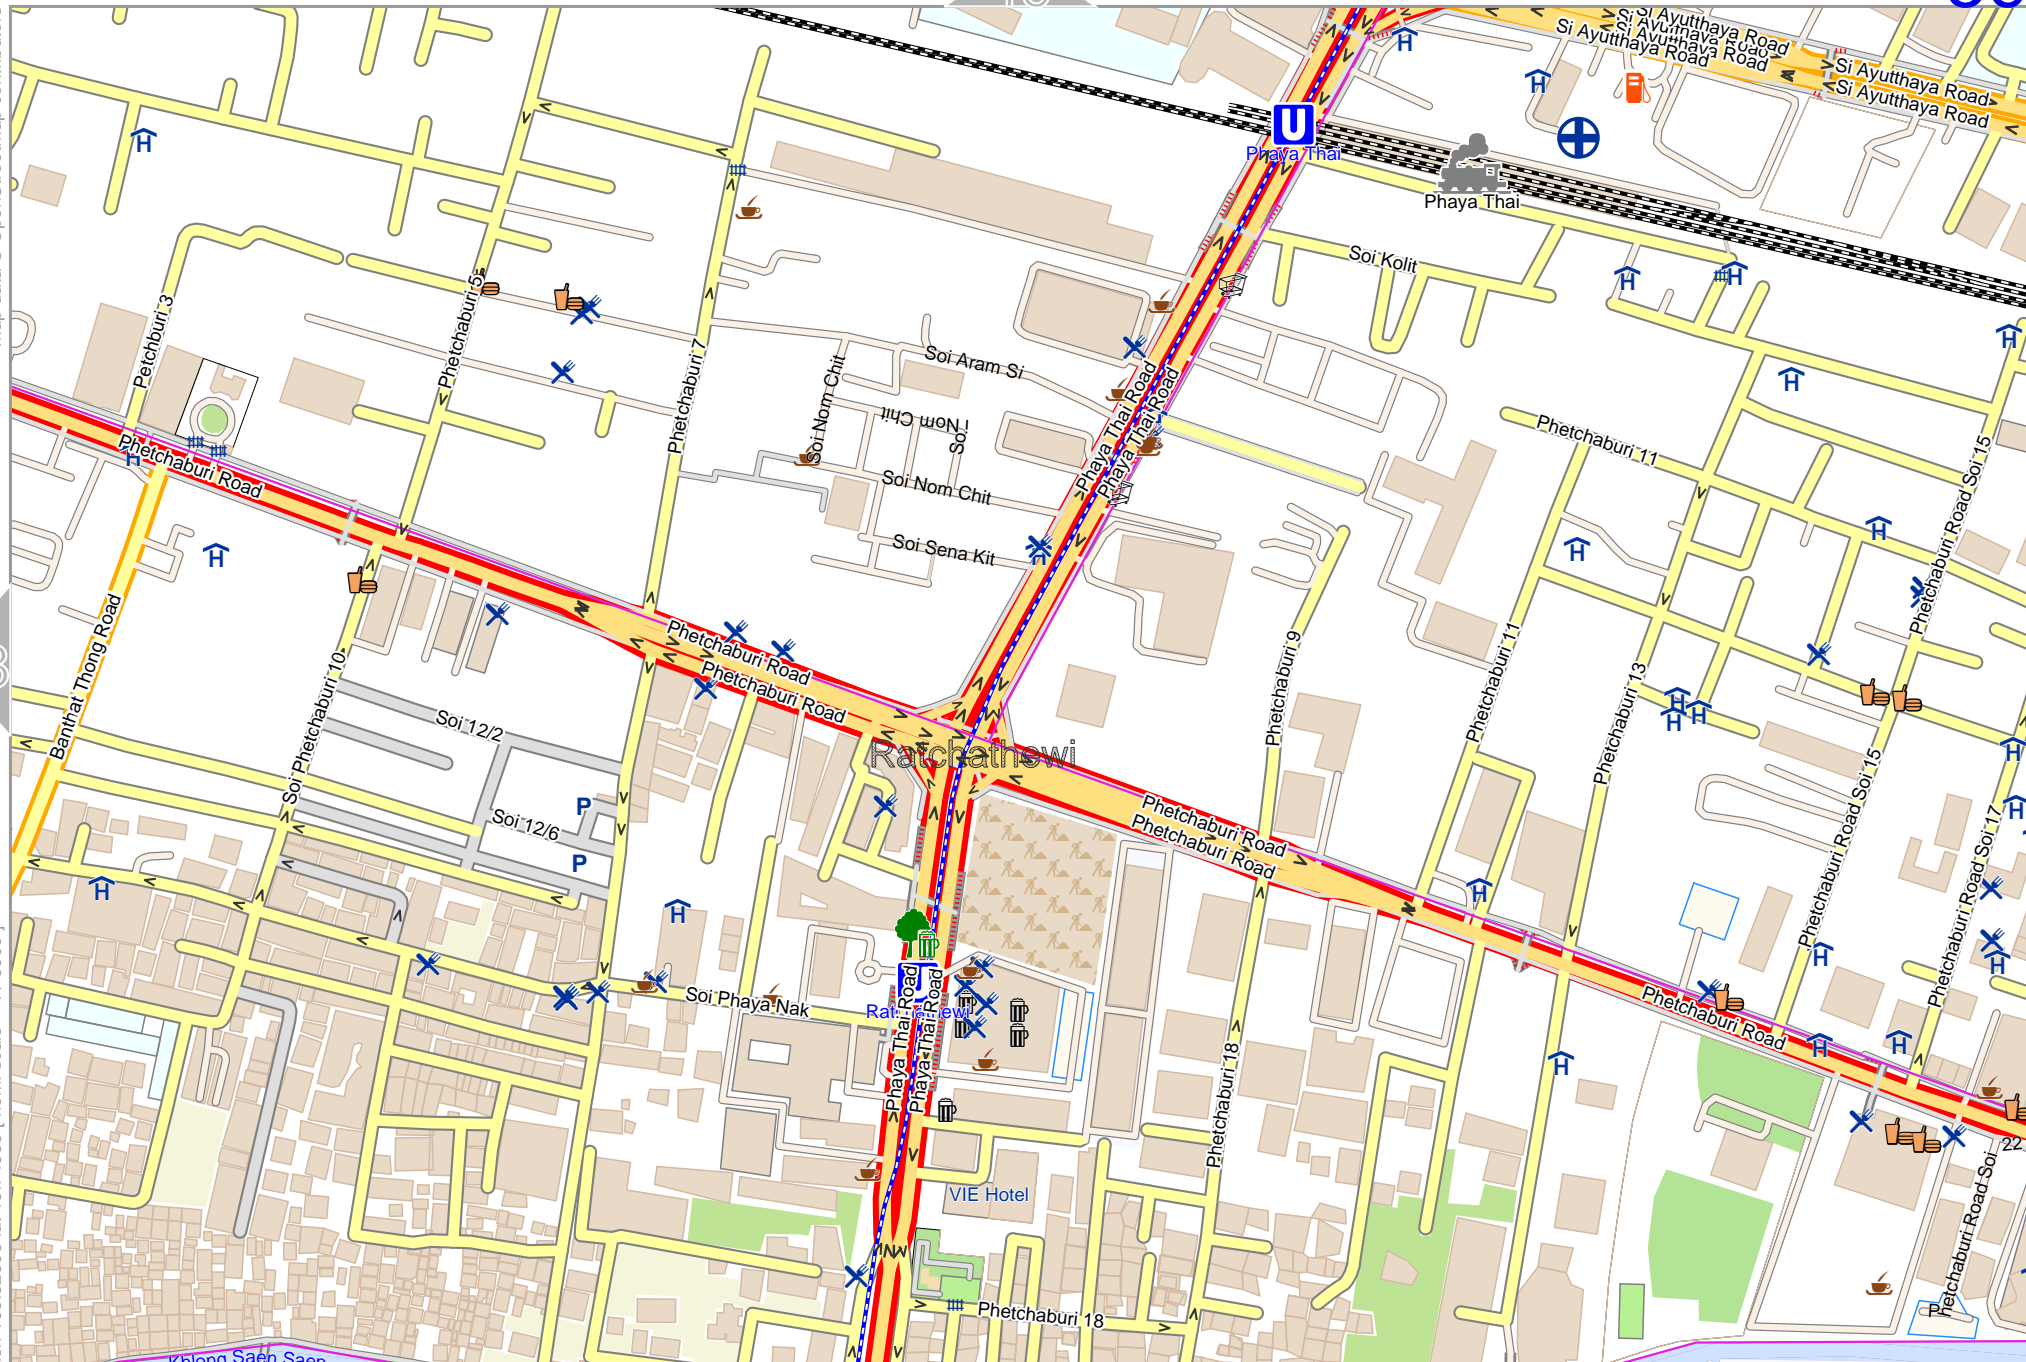

68

0 100 m 500 m

Map data © OpenStreetMap contributors

lon 100.53832 lat 13.75767

lon 100.52598 lat 13.74953 [nom. scale = 1 / 5000]

odfmap_20240404_122855_Bangkok_big_map_100.502_13.7572_606.pdf

49

69