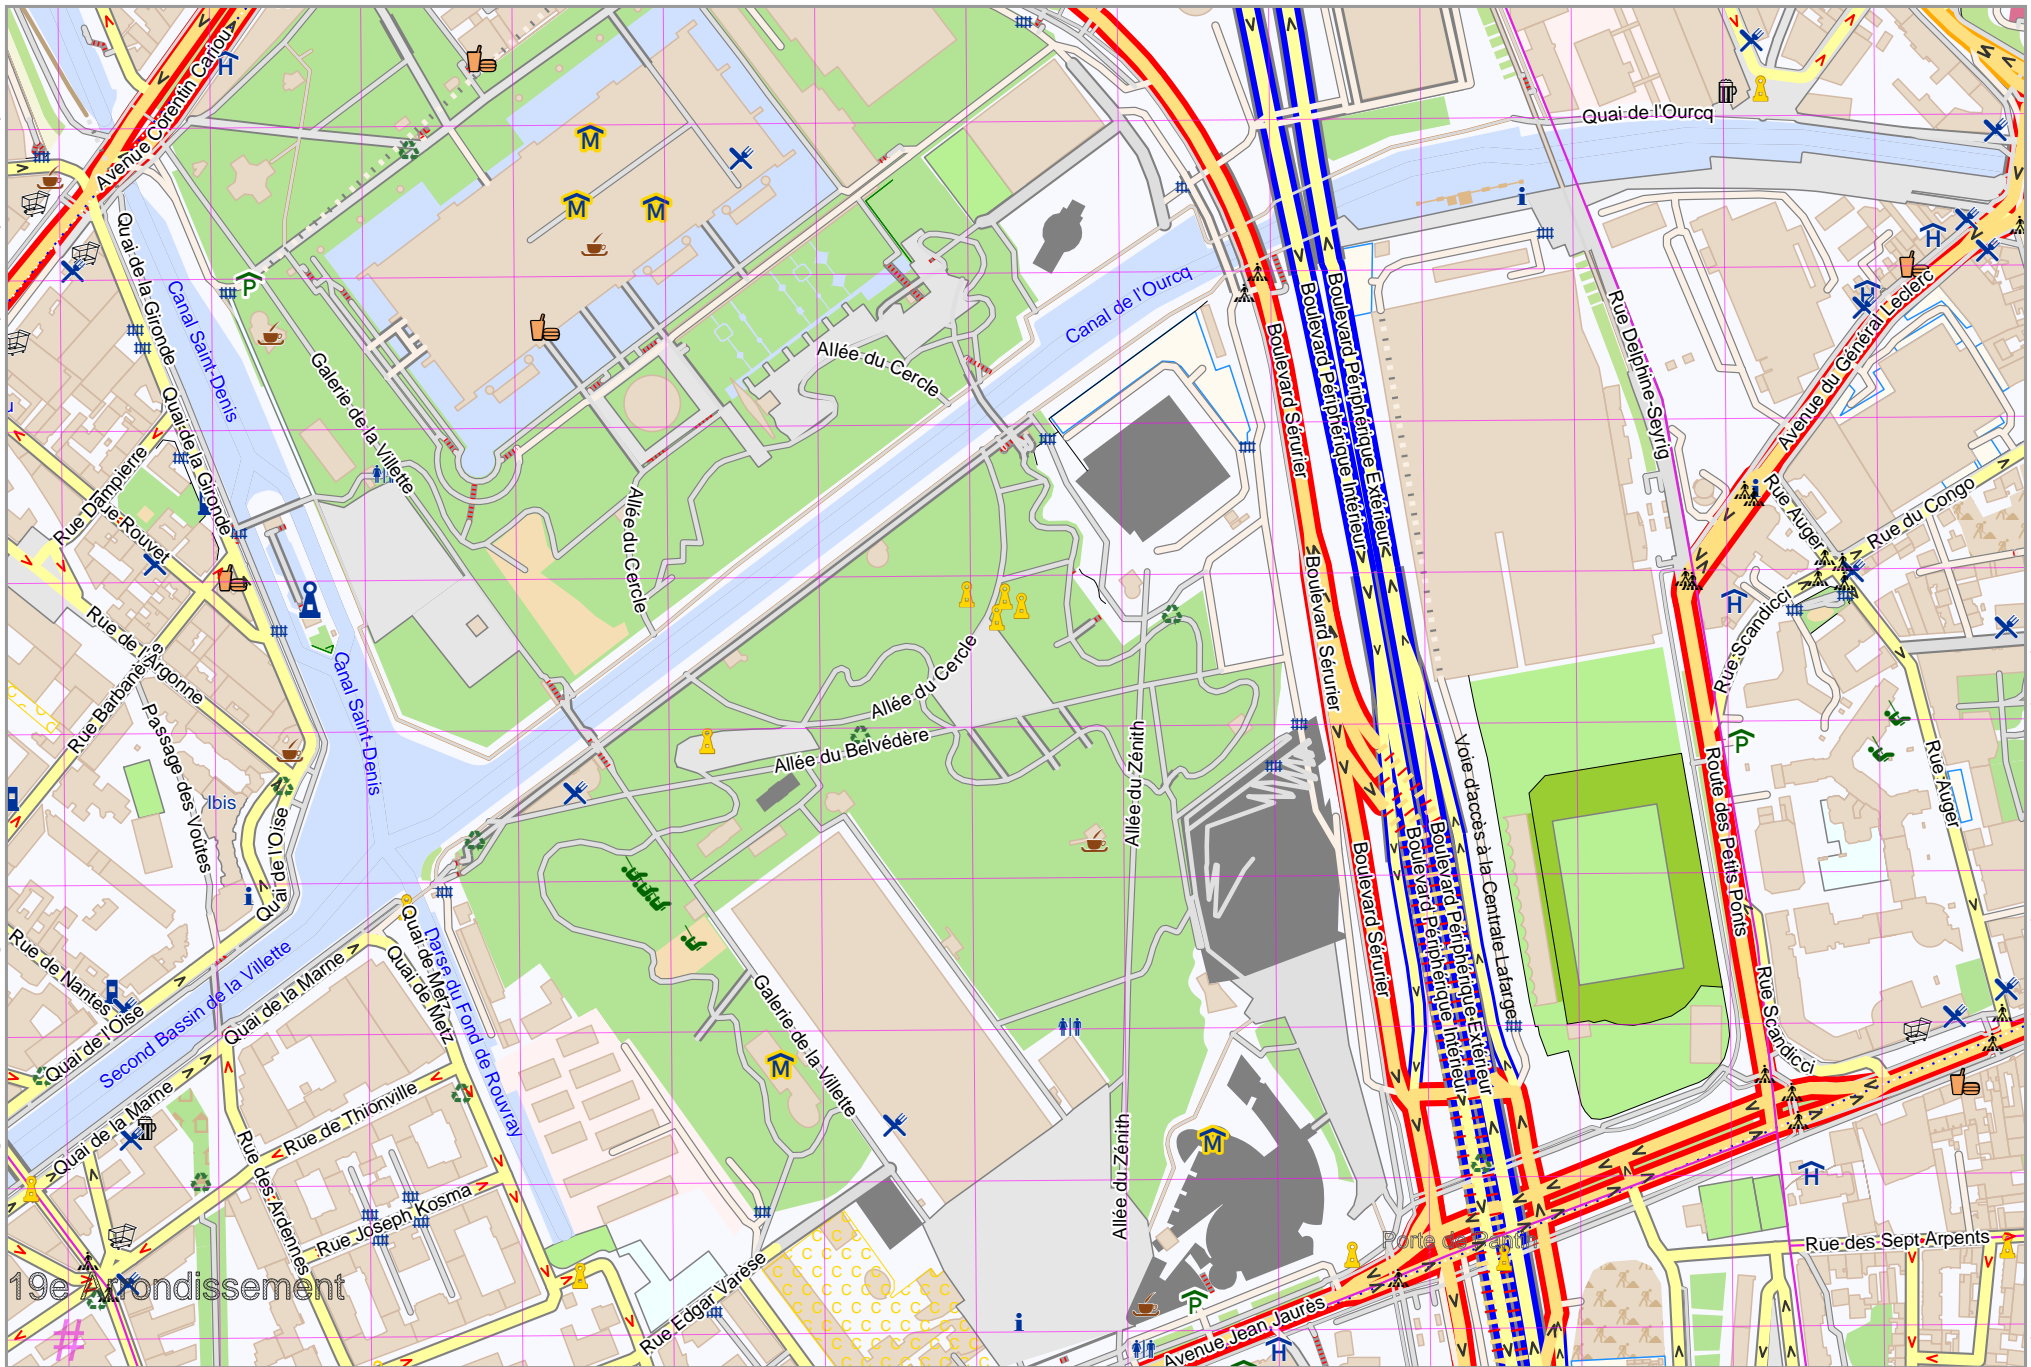

Map data © OpenStreetMap contributors

lon 2.38283 lat 48.88884 [nom. scale = 1 / 5000]

lon 2.40104 lat 48.89693

pdfmap_20240403_084449_map_1_5000_philharmonie_2.39193_48.8928_959.pdf

19^e arrondissement

UTM: 31 U easting 454.80 km northing 5415.30 km
UTM-Grid-width = 100m