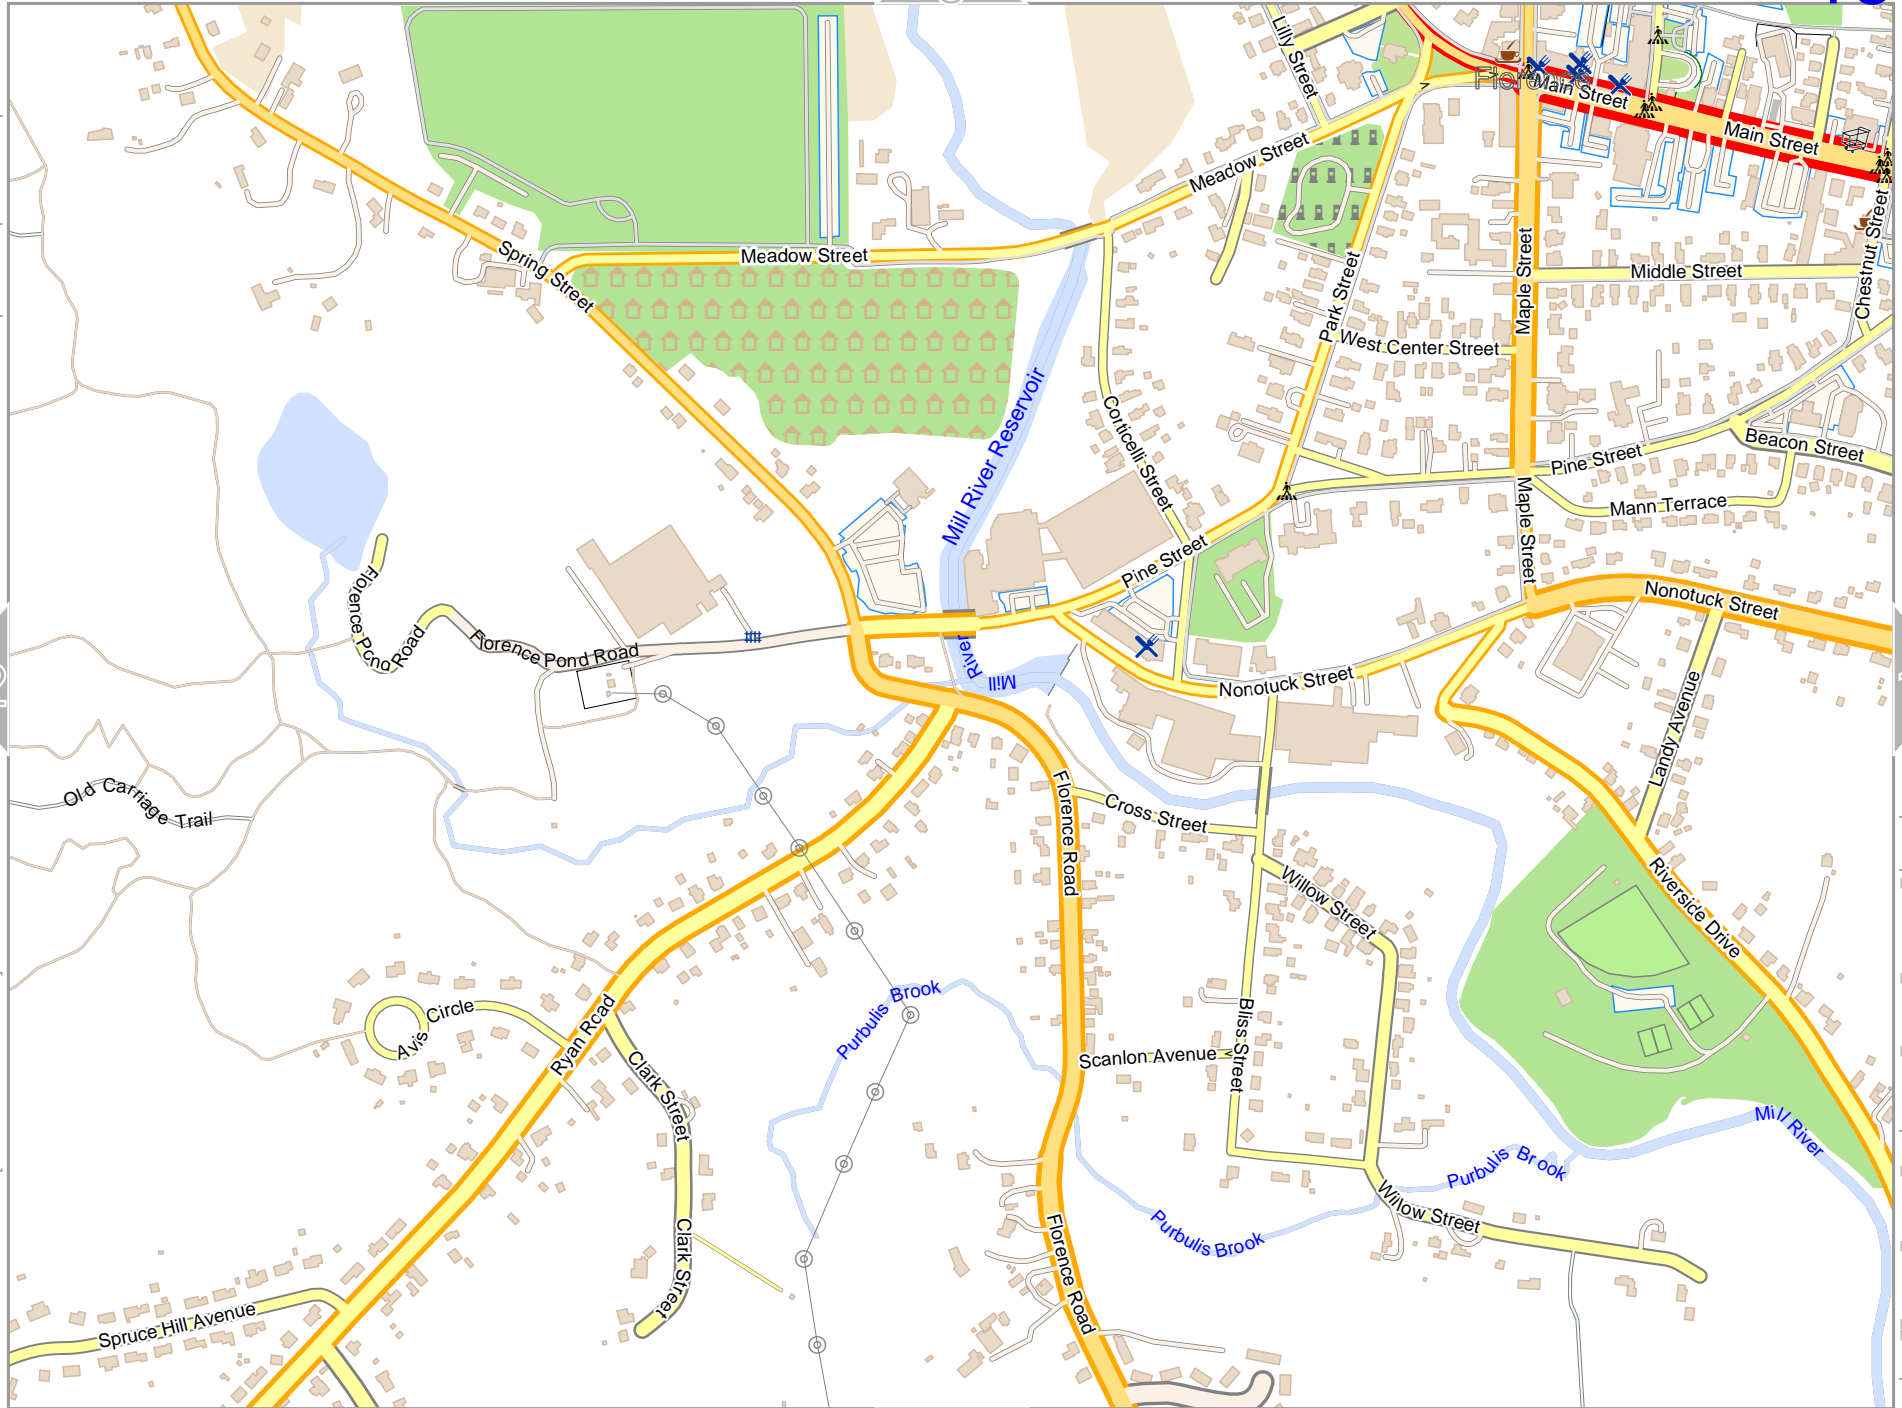

Map data © OpenStreetMap contributors

lon -72.66760 lat 42.33621

12

14

lon -72.69030 lat 42.32366 [nom. scale = 1 / 7500]

pdfmap_20231231_004838_Northampton_-72.679_42.3295_896.pdf

18

Map data © OpenStreetMap contributors