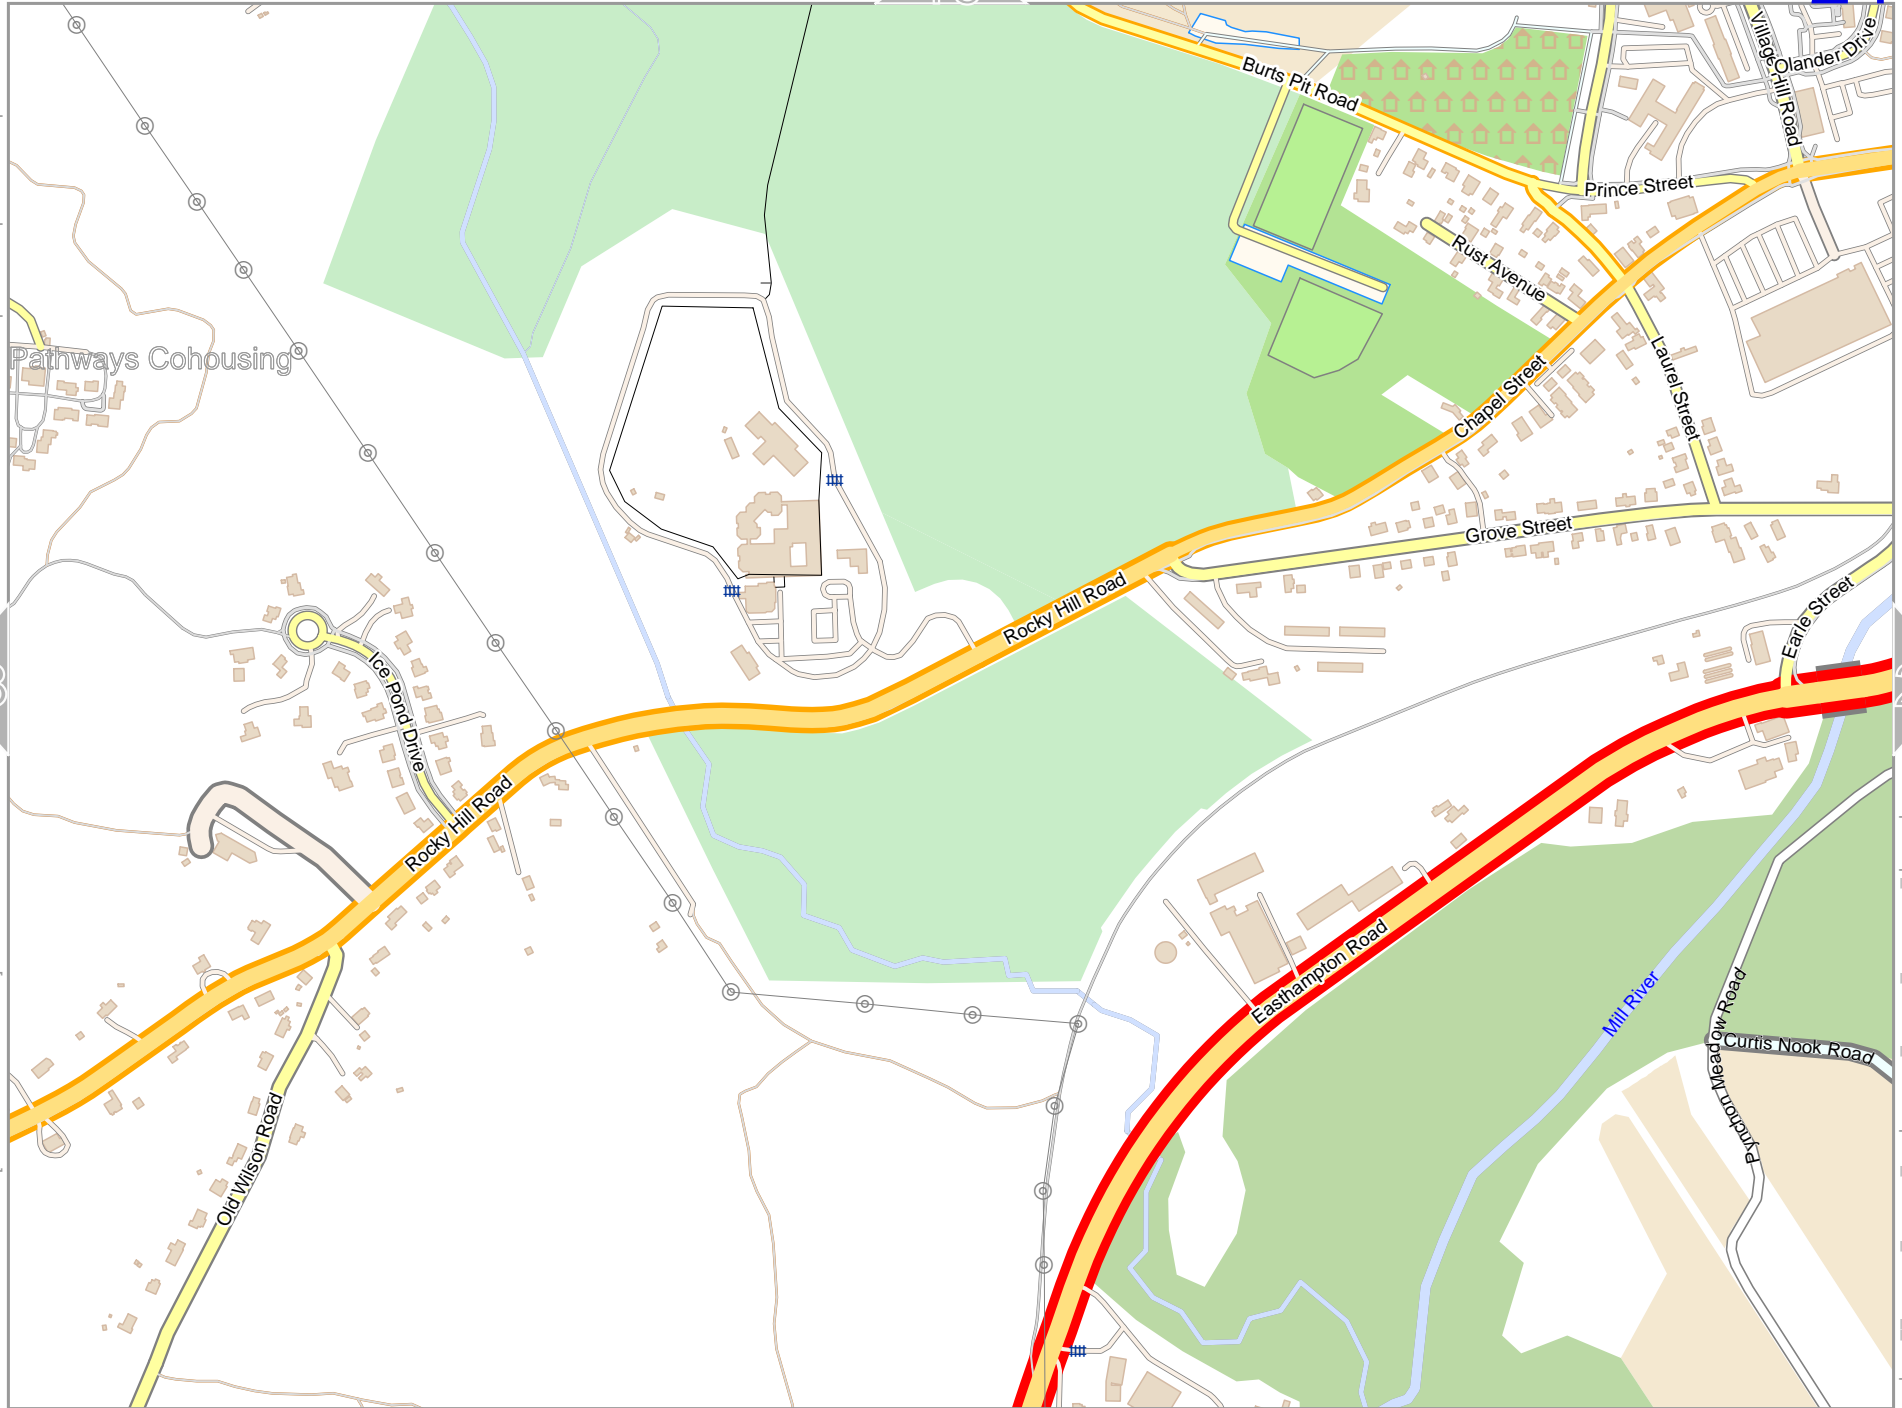

Map data © OpenStreetMap contributors

lon -72.64582 lat 42.31246

lon -72.66851 lat 42.29991 [nom. scale = 1 / 75000]

pdfmap_20231231_004839_Northampton_-72.679_42.3295_896.pdf

0 100 m 700 m