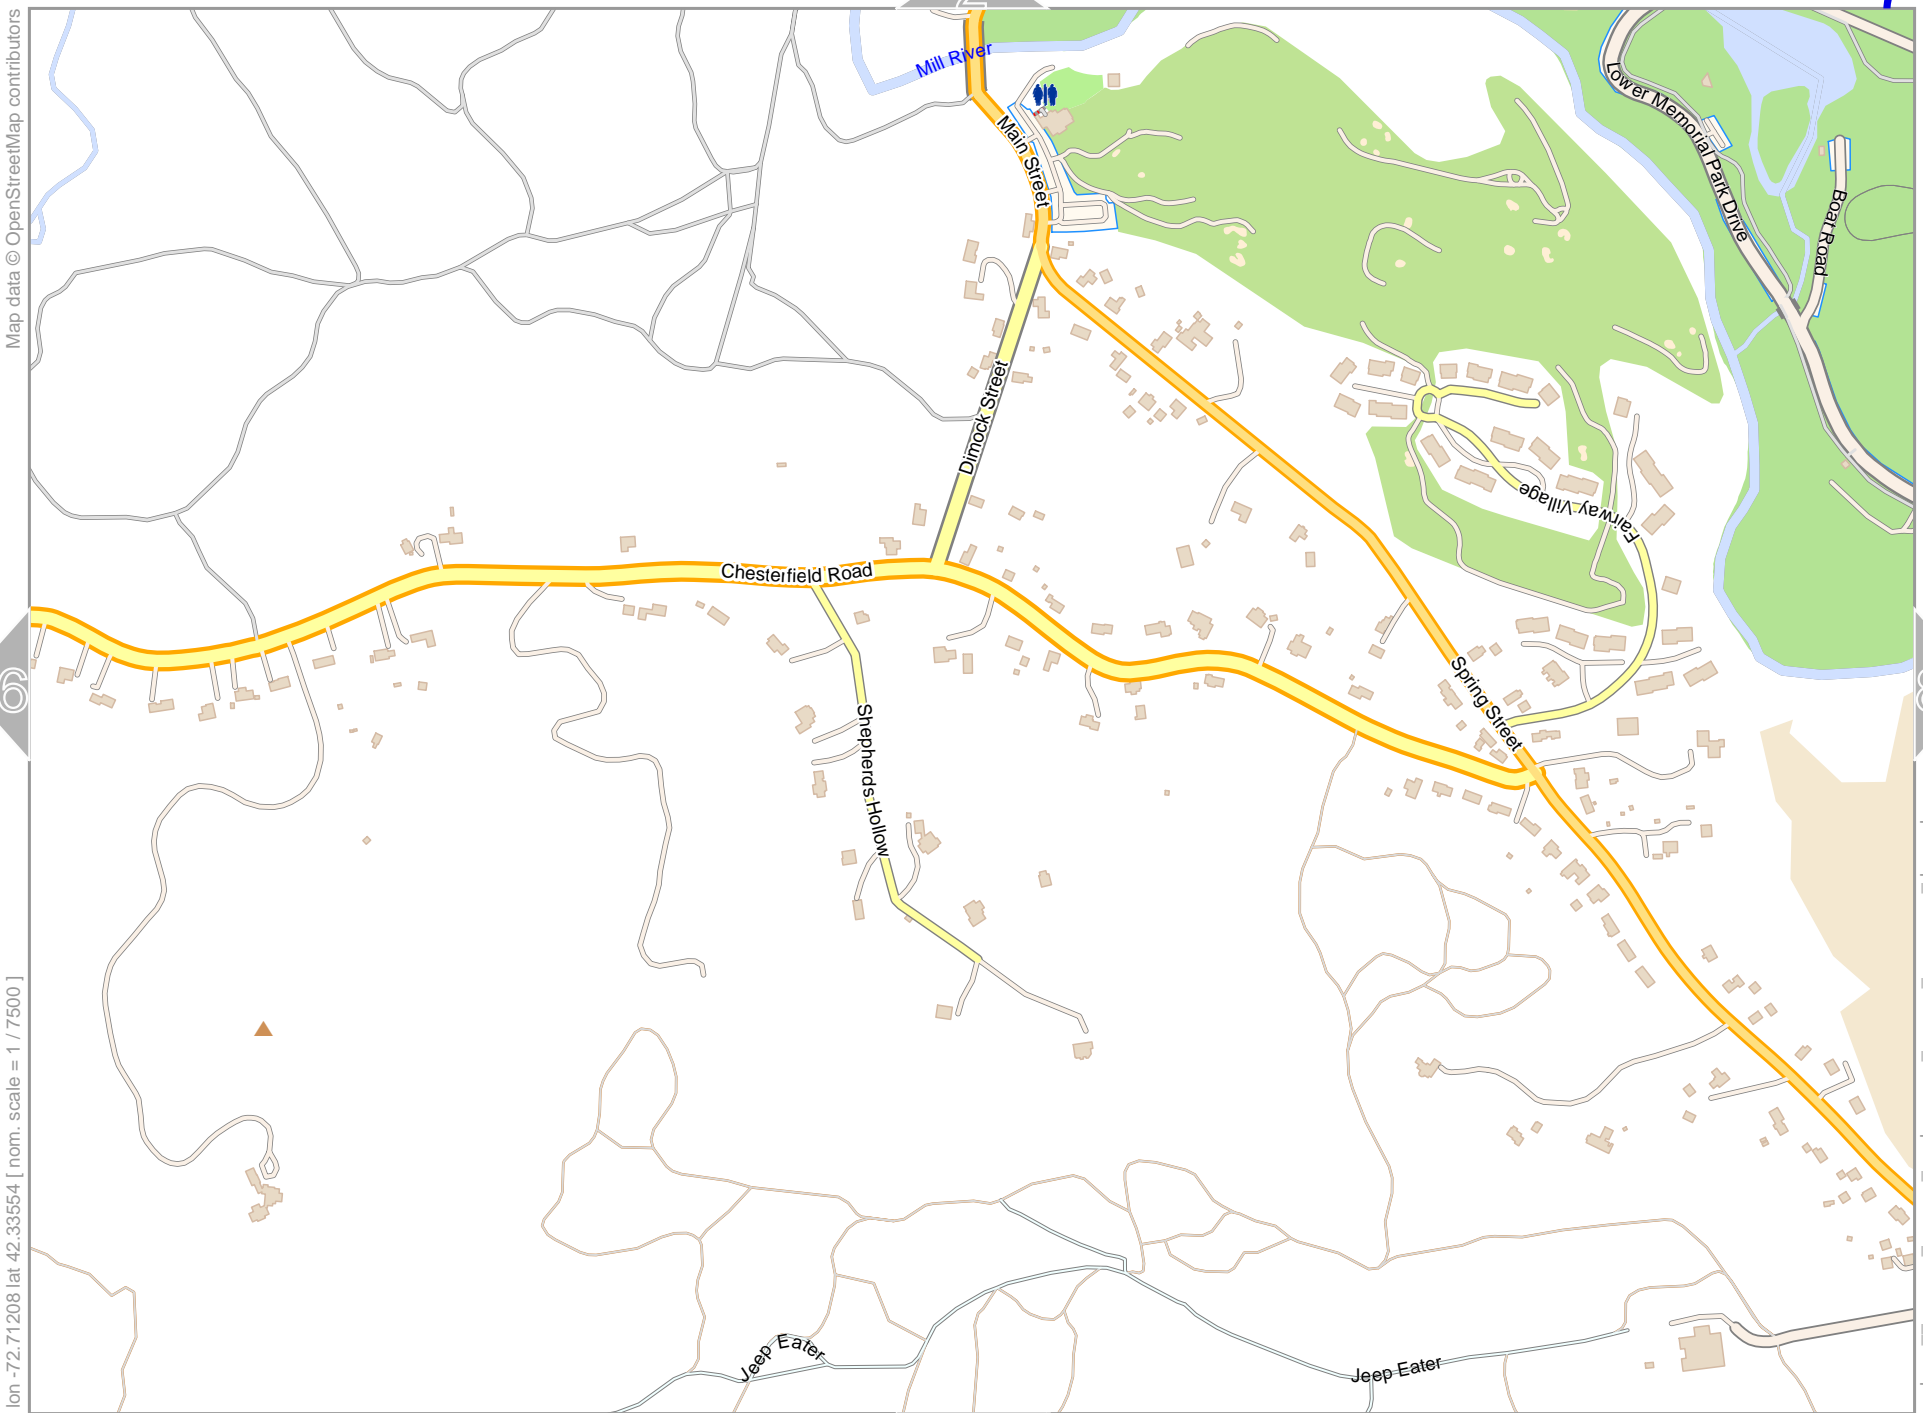

lon -72.62403 lat 42.35996

pdfmap_20231231_004838_Northampton_-72.679_42.3295_896.pdf

0 100 m 700 m

10

Northampton

Map data © OpenStreetMap contributors

lon -72.73386 lat 42.33554 [nom. scale = 1 / 7500]

lon -72.71117 lat 42.34809

pdfmap_20231231_004838_Northampton_-72.679_42.3295_896.pdf

Map data © OpenStreetMap contributors

lon -72.689391 lat 42.34809

lon -72.71208 lat 42.33554 [nom. scale = 1 / 7500]

pdfmap_20231231_004838_Northampton_-72.679_42.3295_896.pdf