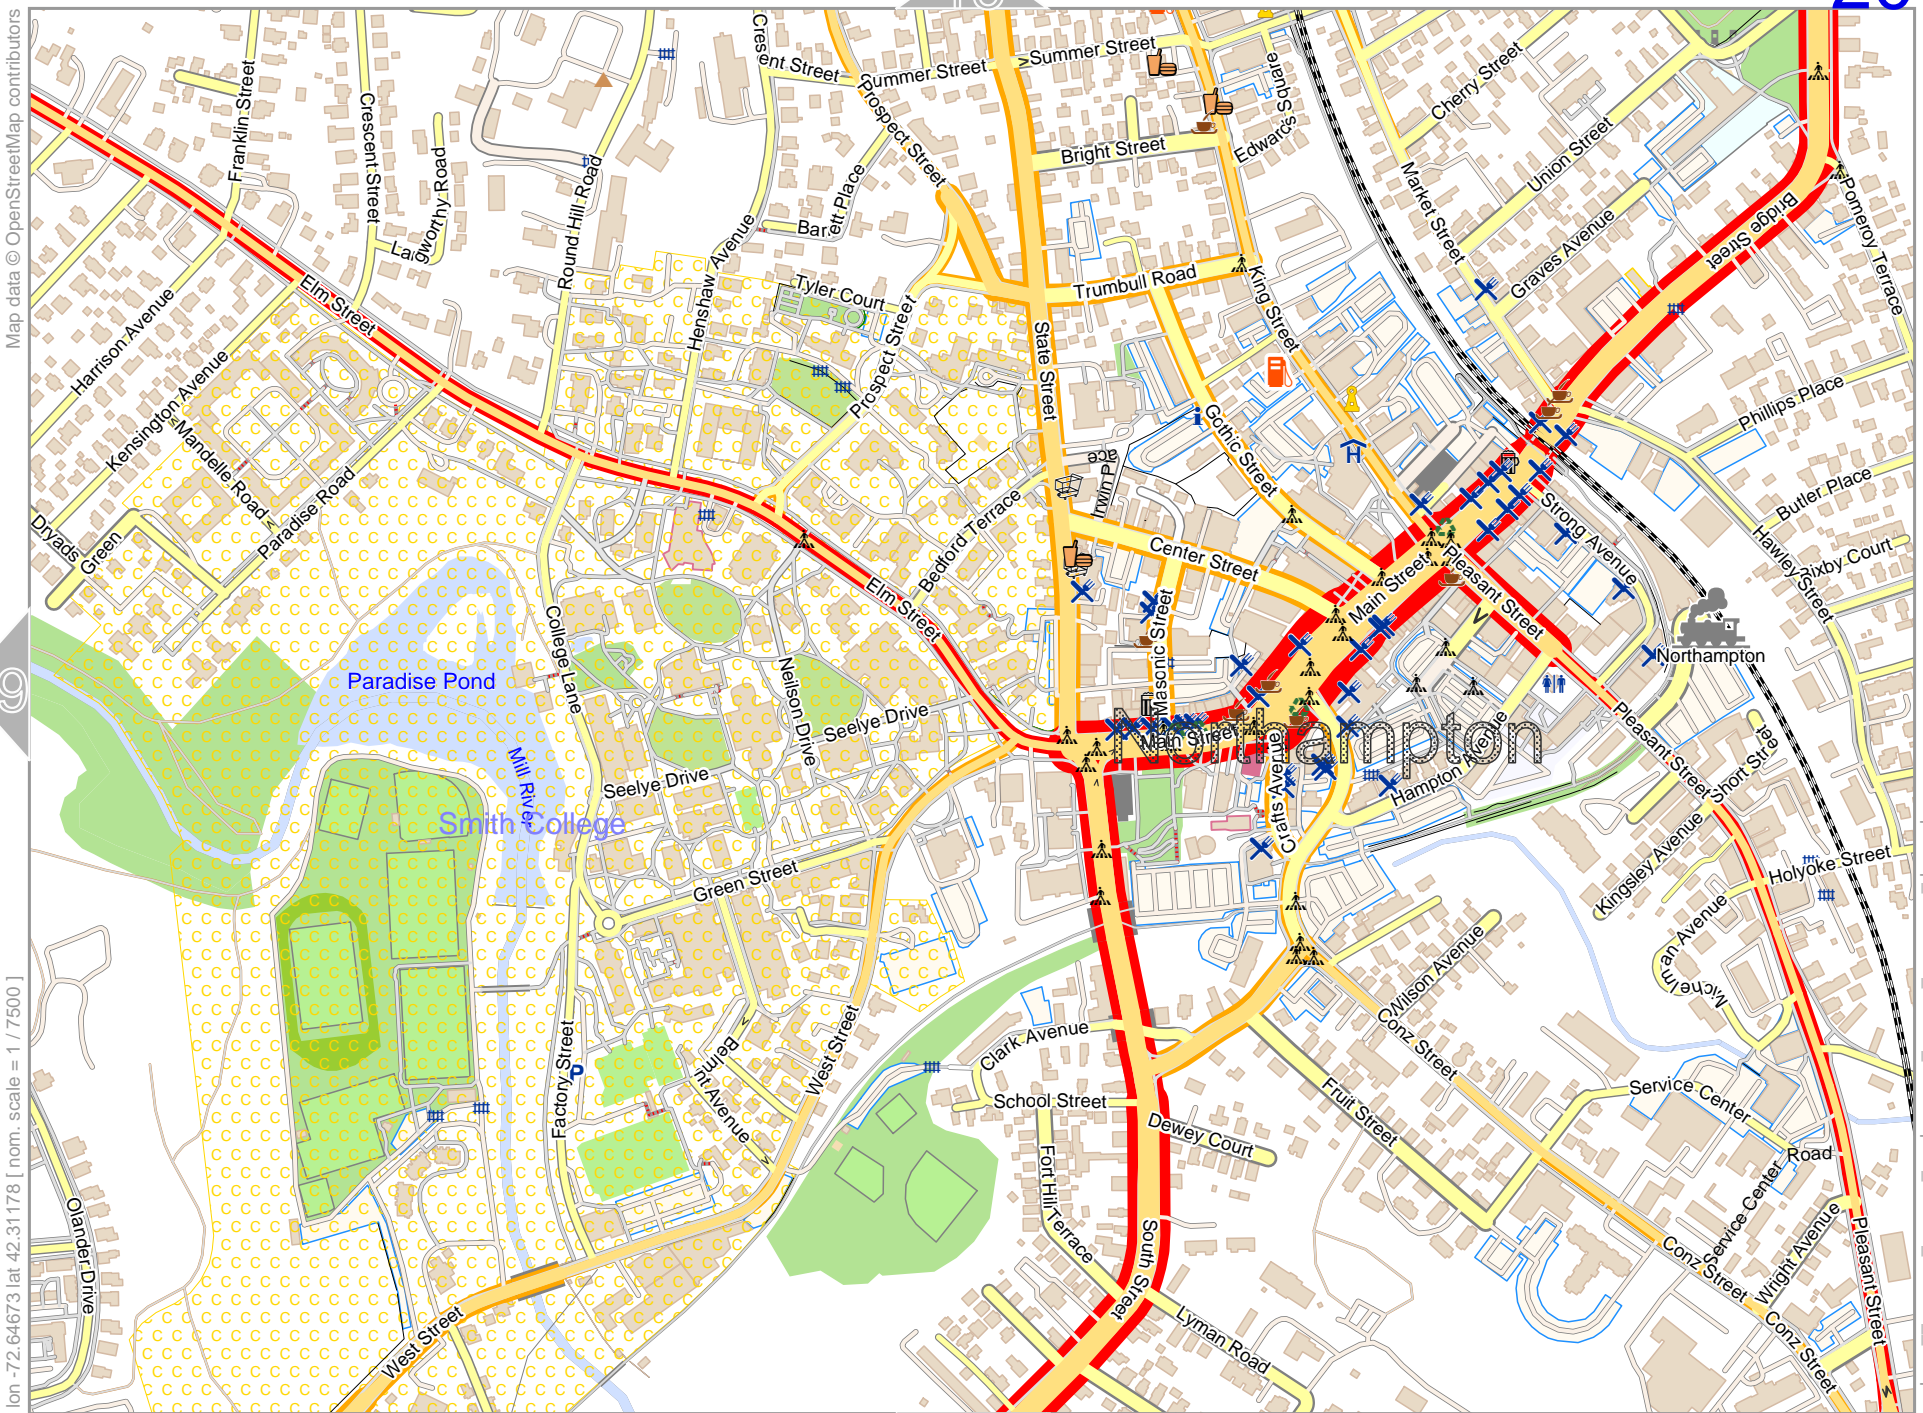

Map data © OpenStreetMap contributors

lon -72.62403 lat 42.32433

pdfmap_20231231_004838_Northampton_-72.679_42.3295_896.pdf

lon -72.64673 lat 42.31178 [nom. scale = 1 / 7500]

0 100 m 700 m