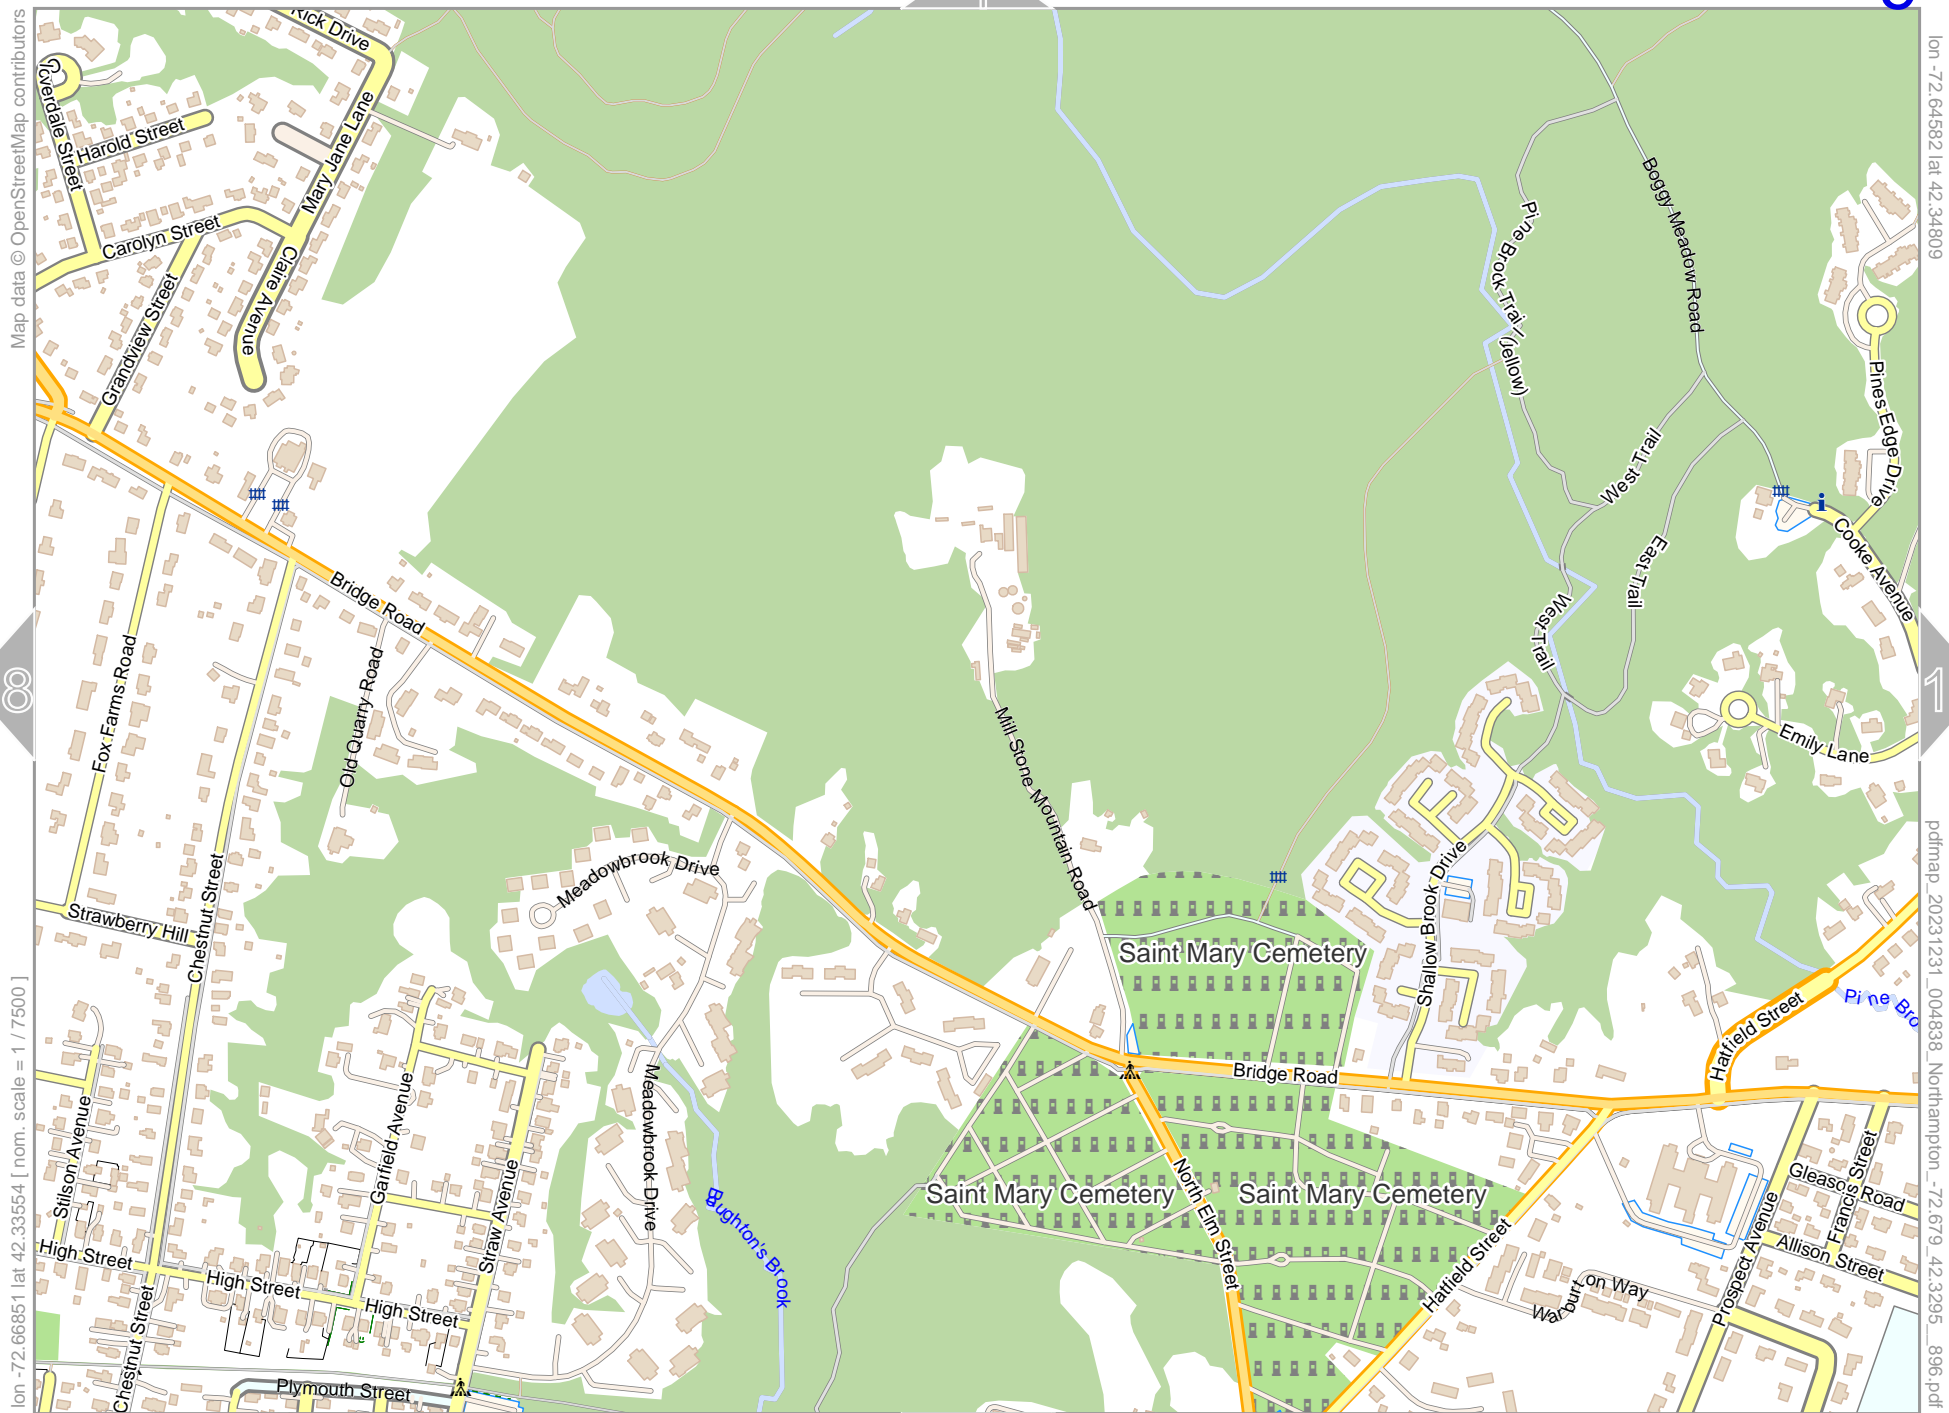

0 100 m 700 m

Northampton

Map data © OpenStreetMap contributors

lon -72.69030 lat 42.33554 [nom. scale = 1 / 7500]

lon -72.66760 lat 42.34809

pdfmap_20231231_004839_Northampton_-72.679_42.3295_896.pdf

Northampton