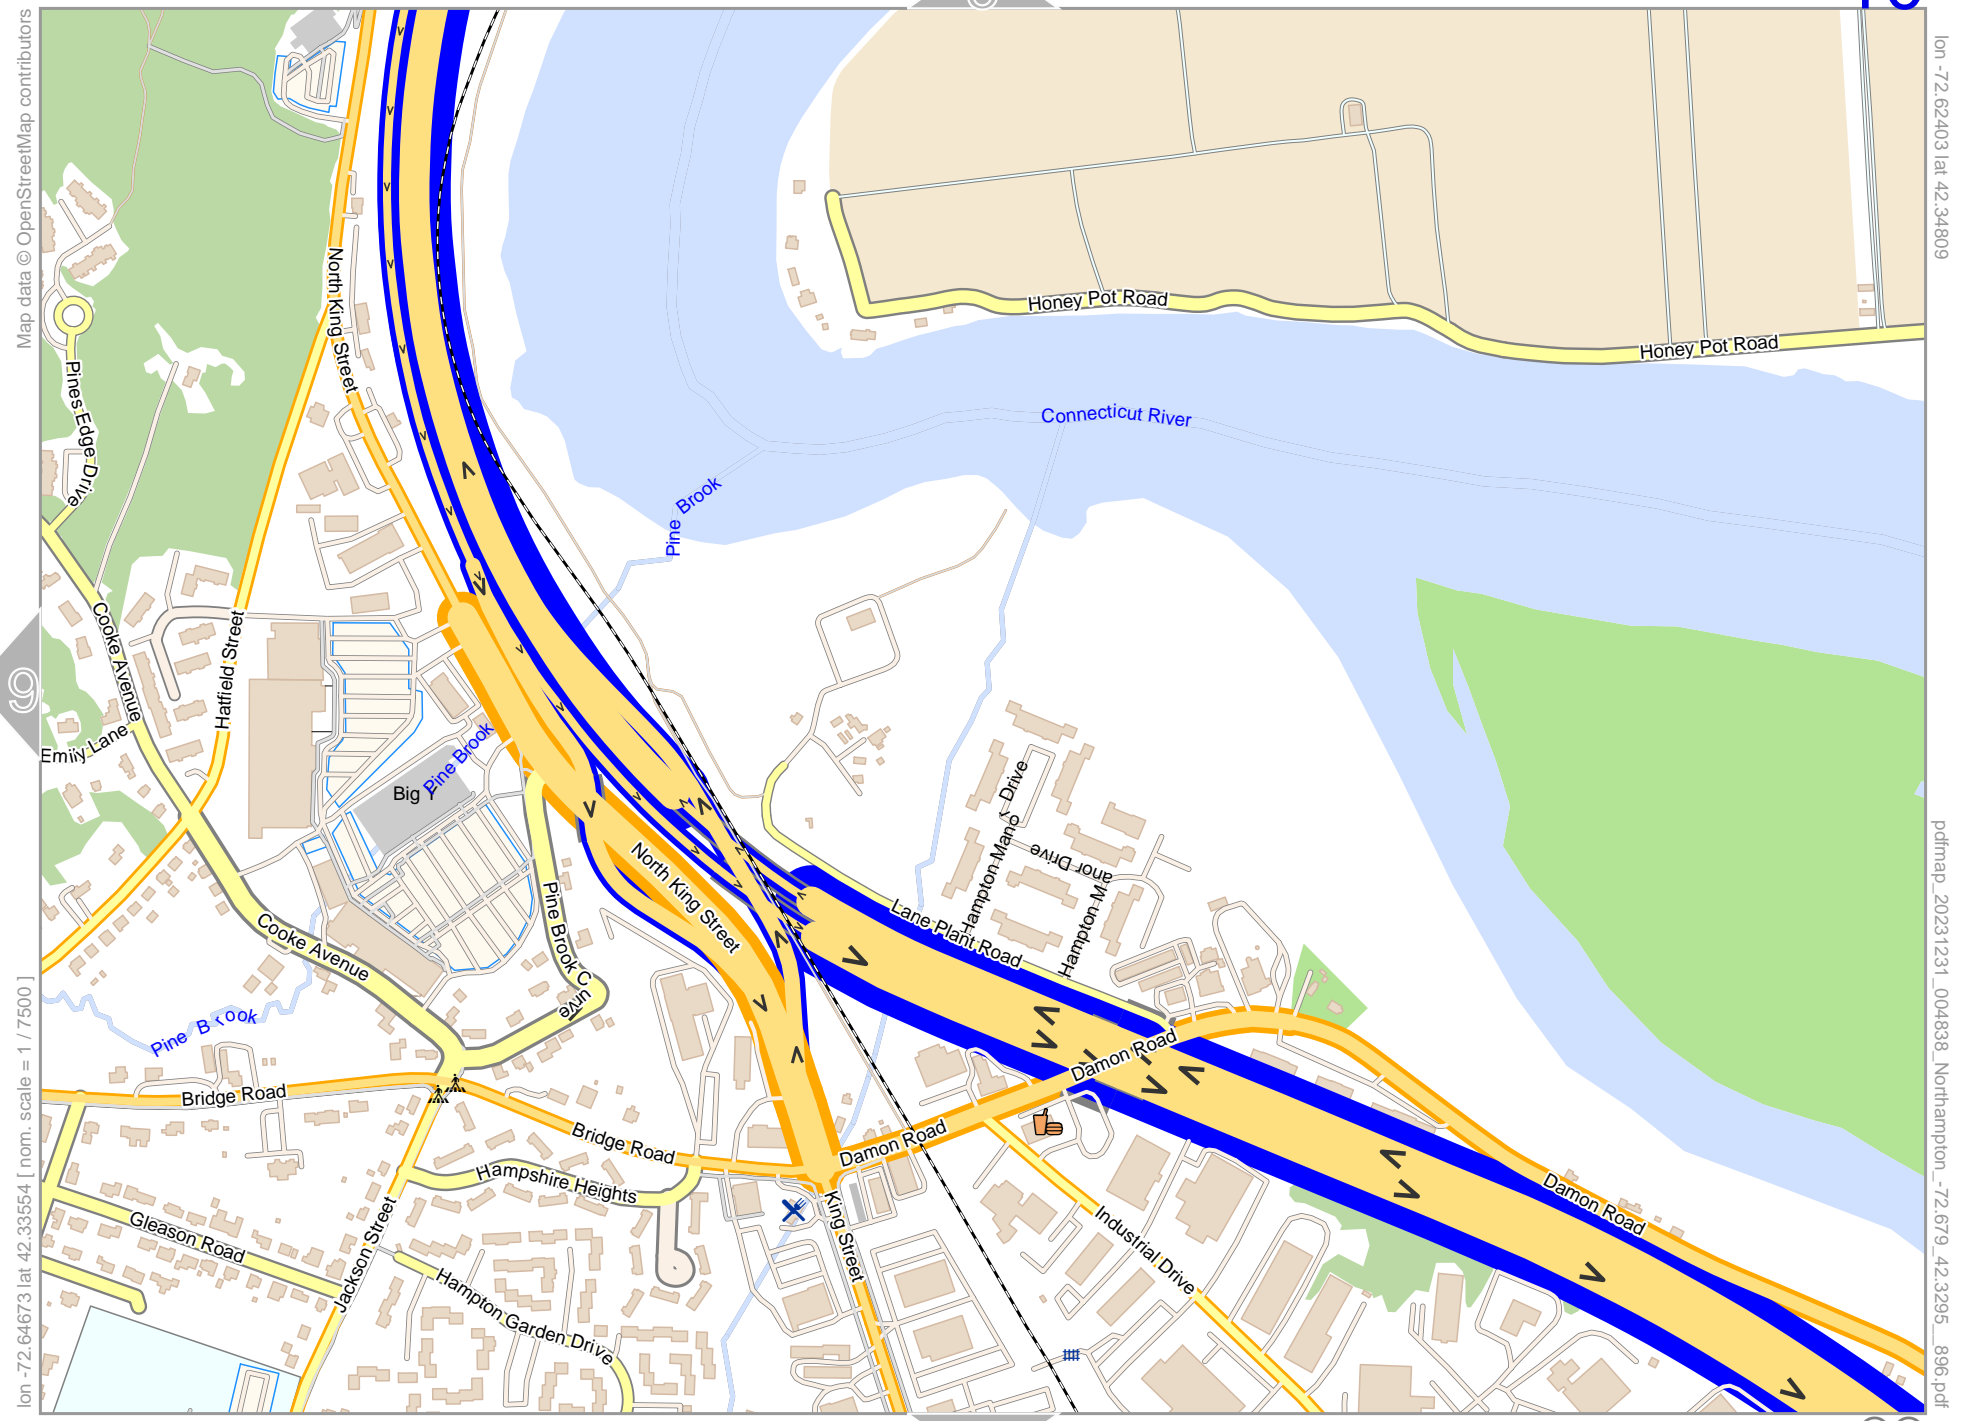

lon -72.64582 lat 42.34809

pdfmap_20231231_004838_Northampton_-72.679_42.3295_896.pdf

lon -72.66851 lat 42.33554 [nom. scale = 1 / 75000]

Northampton

5

15

Map data © OpenStreetMap contributors

lon -72.64673 lat 42.33554 [nom. scale = 1 / 7500]