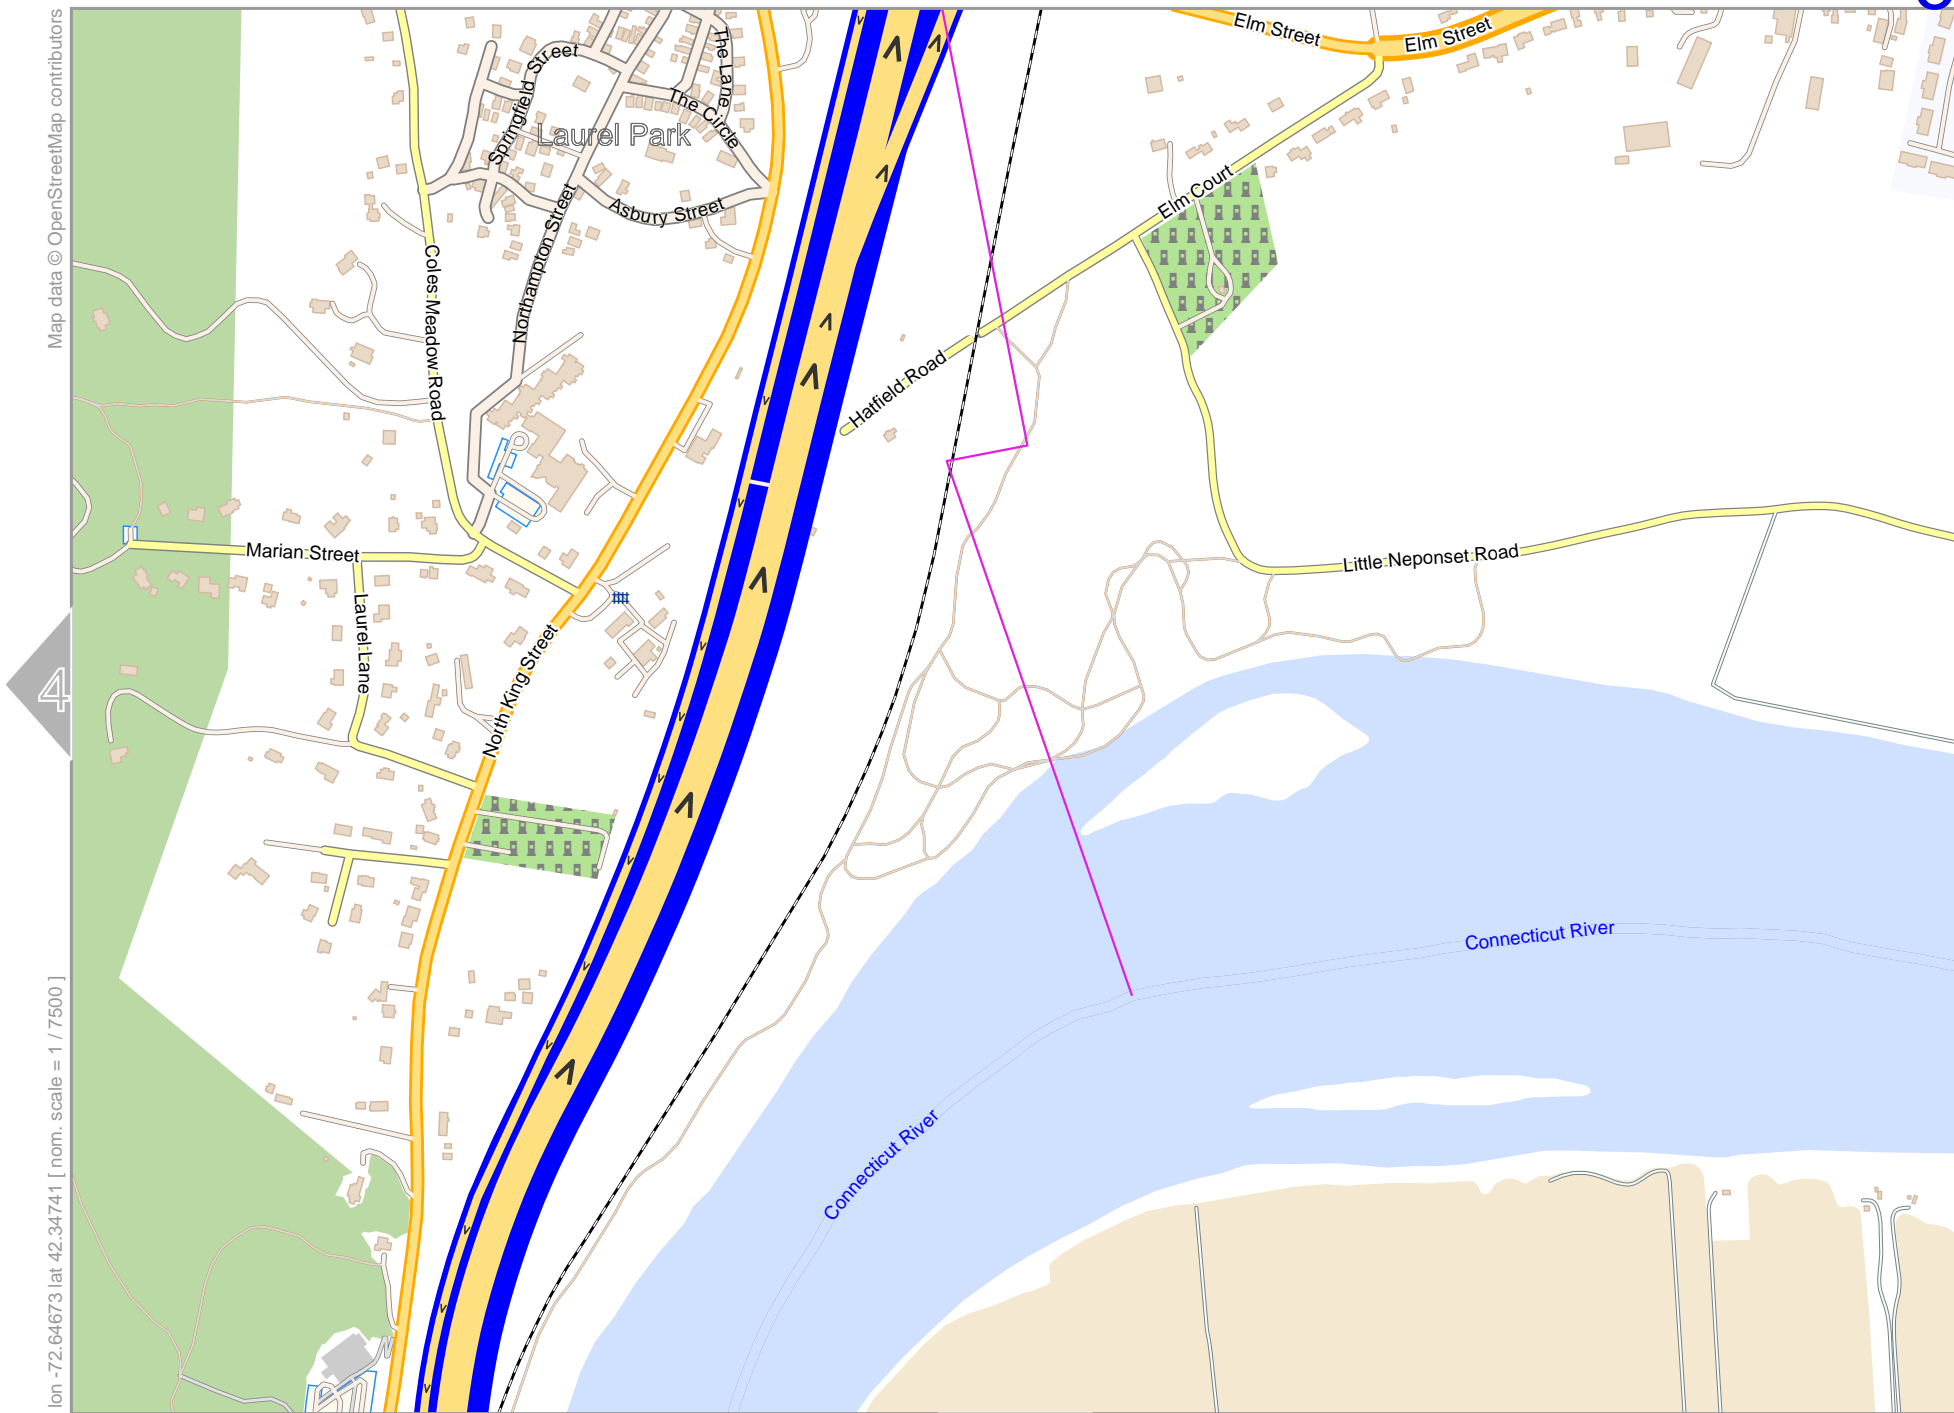

Northampton

Map data © OpenStreetMap contributors

lon -72.64673 lat 42.34741 [nom. scale = 1 / 7500]

lon -72.62403 lat 42.35996

pdfmap_20231231_004838_Northampton_-72.679_42.3295_896.pdf

0 100 m 700 m

10