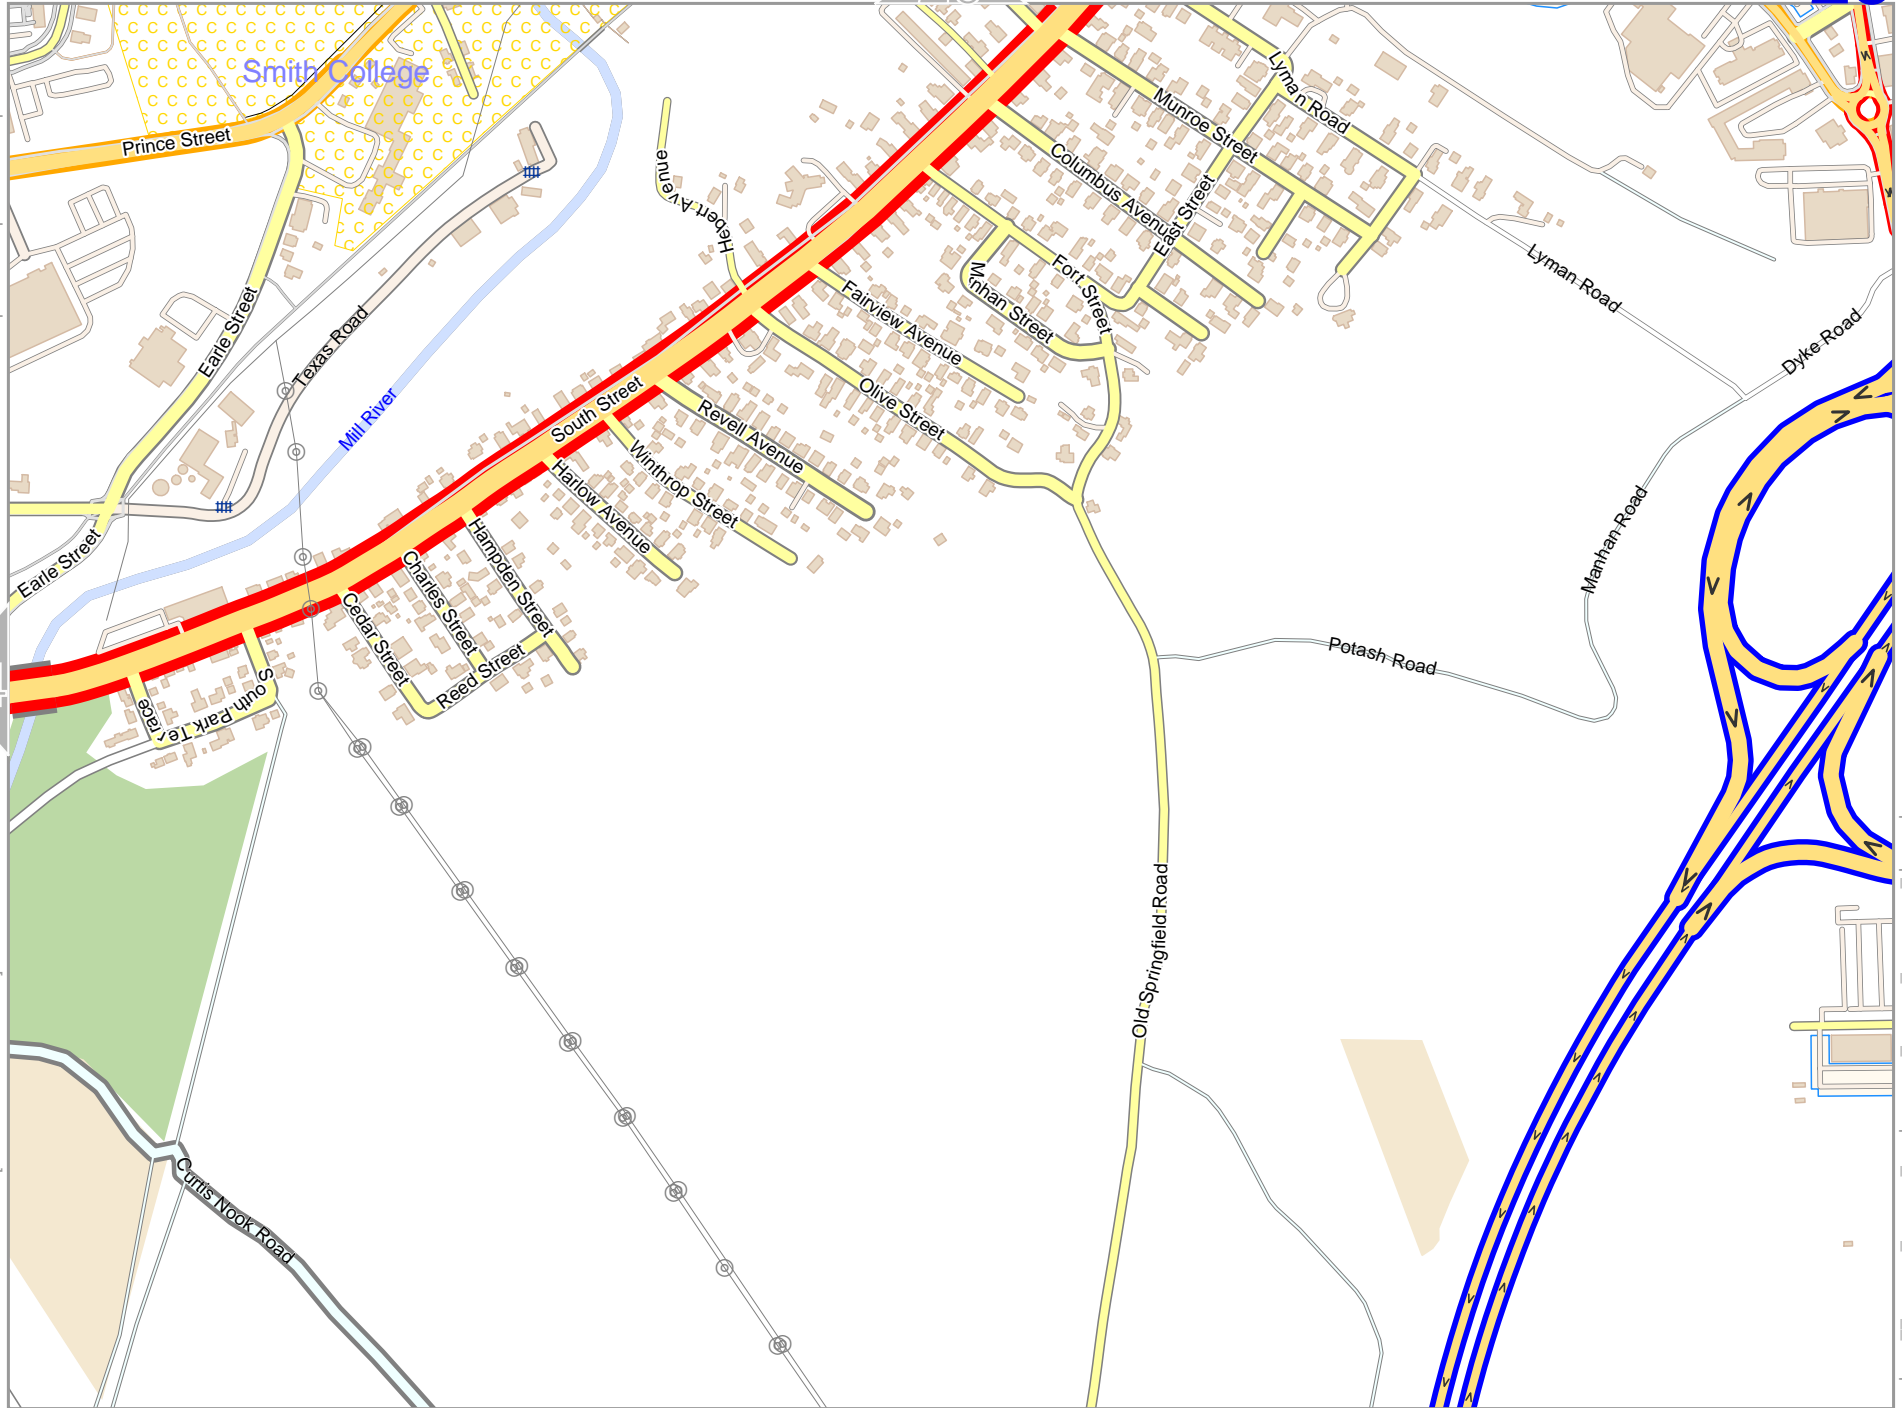

lon -72.64582 lat 42.31246

lon -72.66851 lat 42.29991 [nom. scale = 1 / 75000]

pdfmap_20231231_004839_Northampton_-72.679_42.3295_896.pdf

0 100 m 700 m

Northampton

Map data © OpenStreetMap contributors

lon -72.62403 lat 42.31246

lon -72.64673 lat 42.29991 [nom. scale = 1 / 7500]

polrmap_20231231_004838_Northampton_-72.679_42.3295_896.pdf

0 100 m 700 m