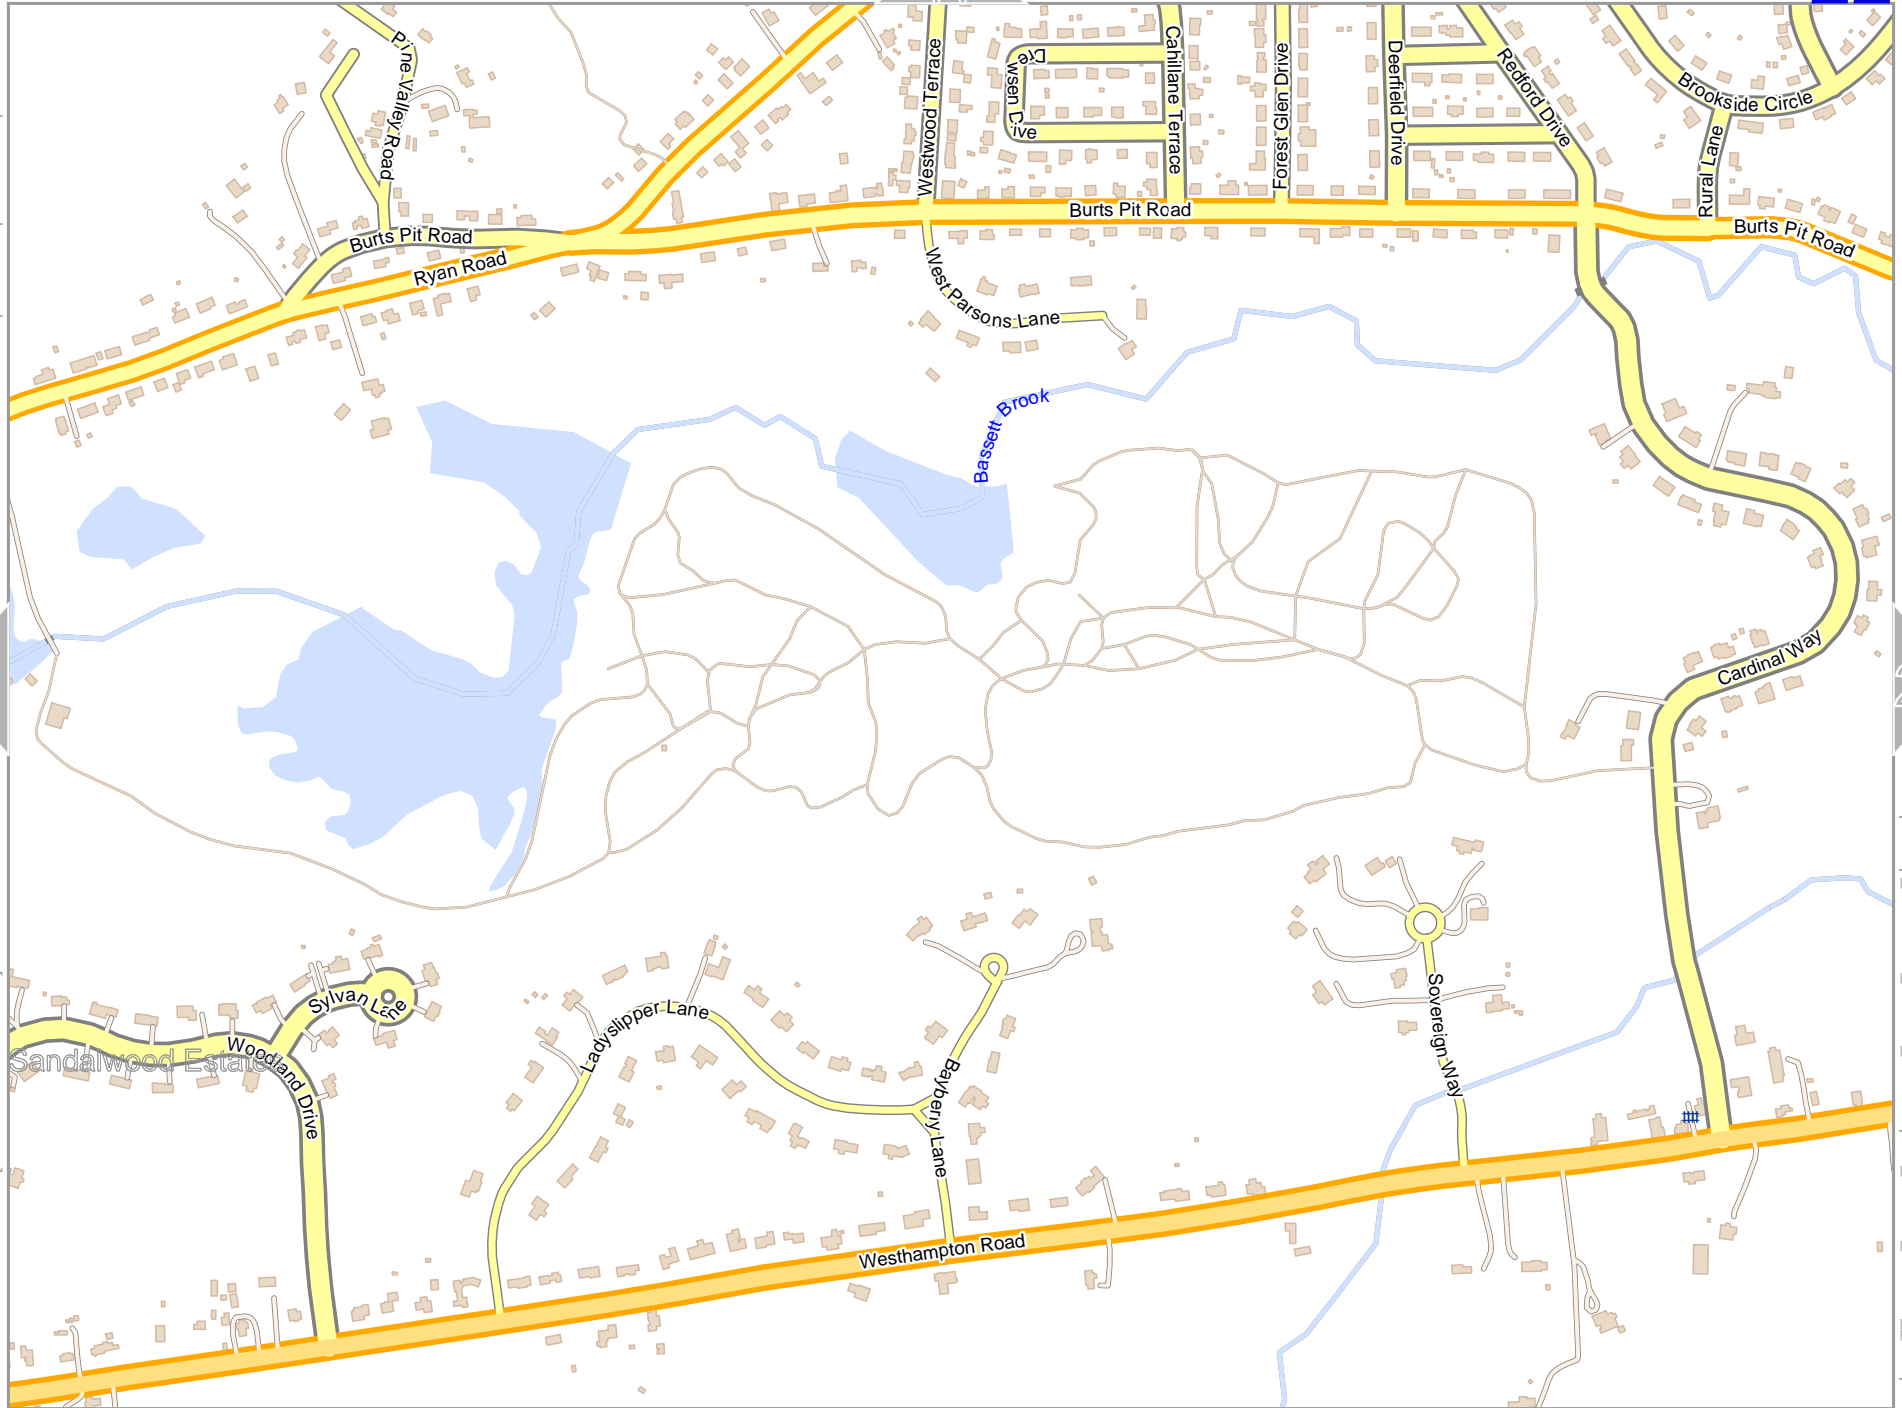

0 100 m 700 m

Northampton

Map data © OpenStreetMap contributors

lon -72.73386 lat 42.29991 [nom. scale = 1 / 7500]

lon -72.71117 lat 42.31246

pdfmap_20231231_004838_Northampton_-72.679_42.3295_896.pdf

Northampton

Map data © OpenStreetMap contributors

lon -72.689391 lat 42.31246

21

23

lon -72.71208 lat 42.29991 [nom. scale = 1 / 7500]

pdfmap_20231231_004838_Northampton_-72.679_42.3295_896.pdf

0 100 m 700 m

Map data © OpenStreetMap contributors