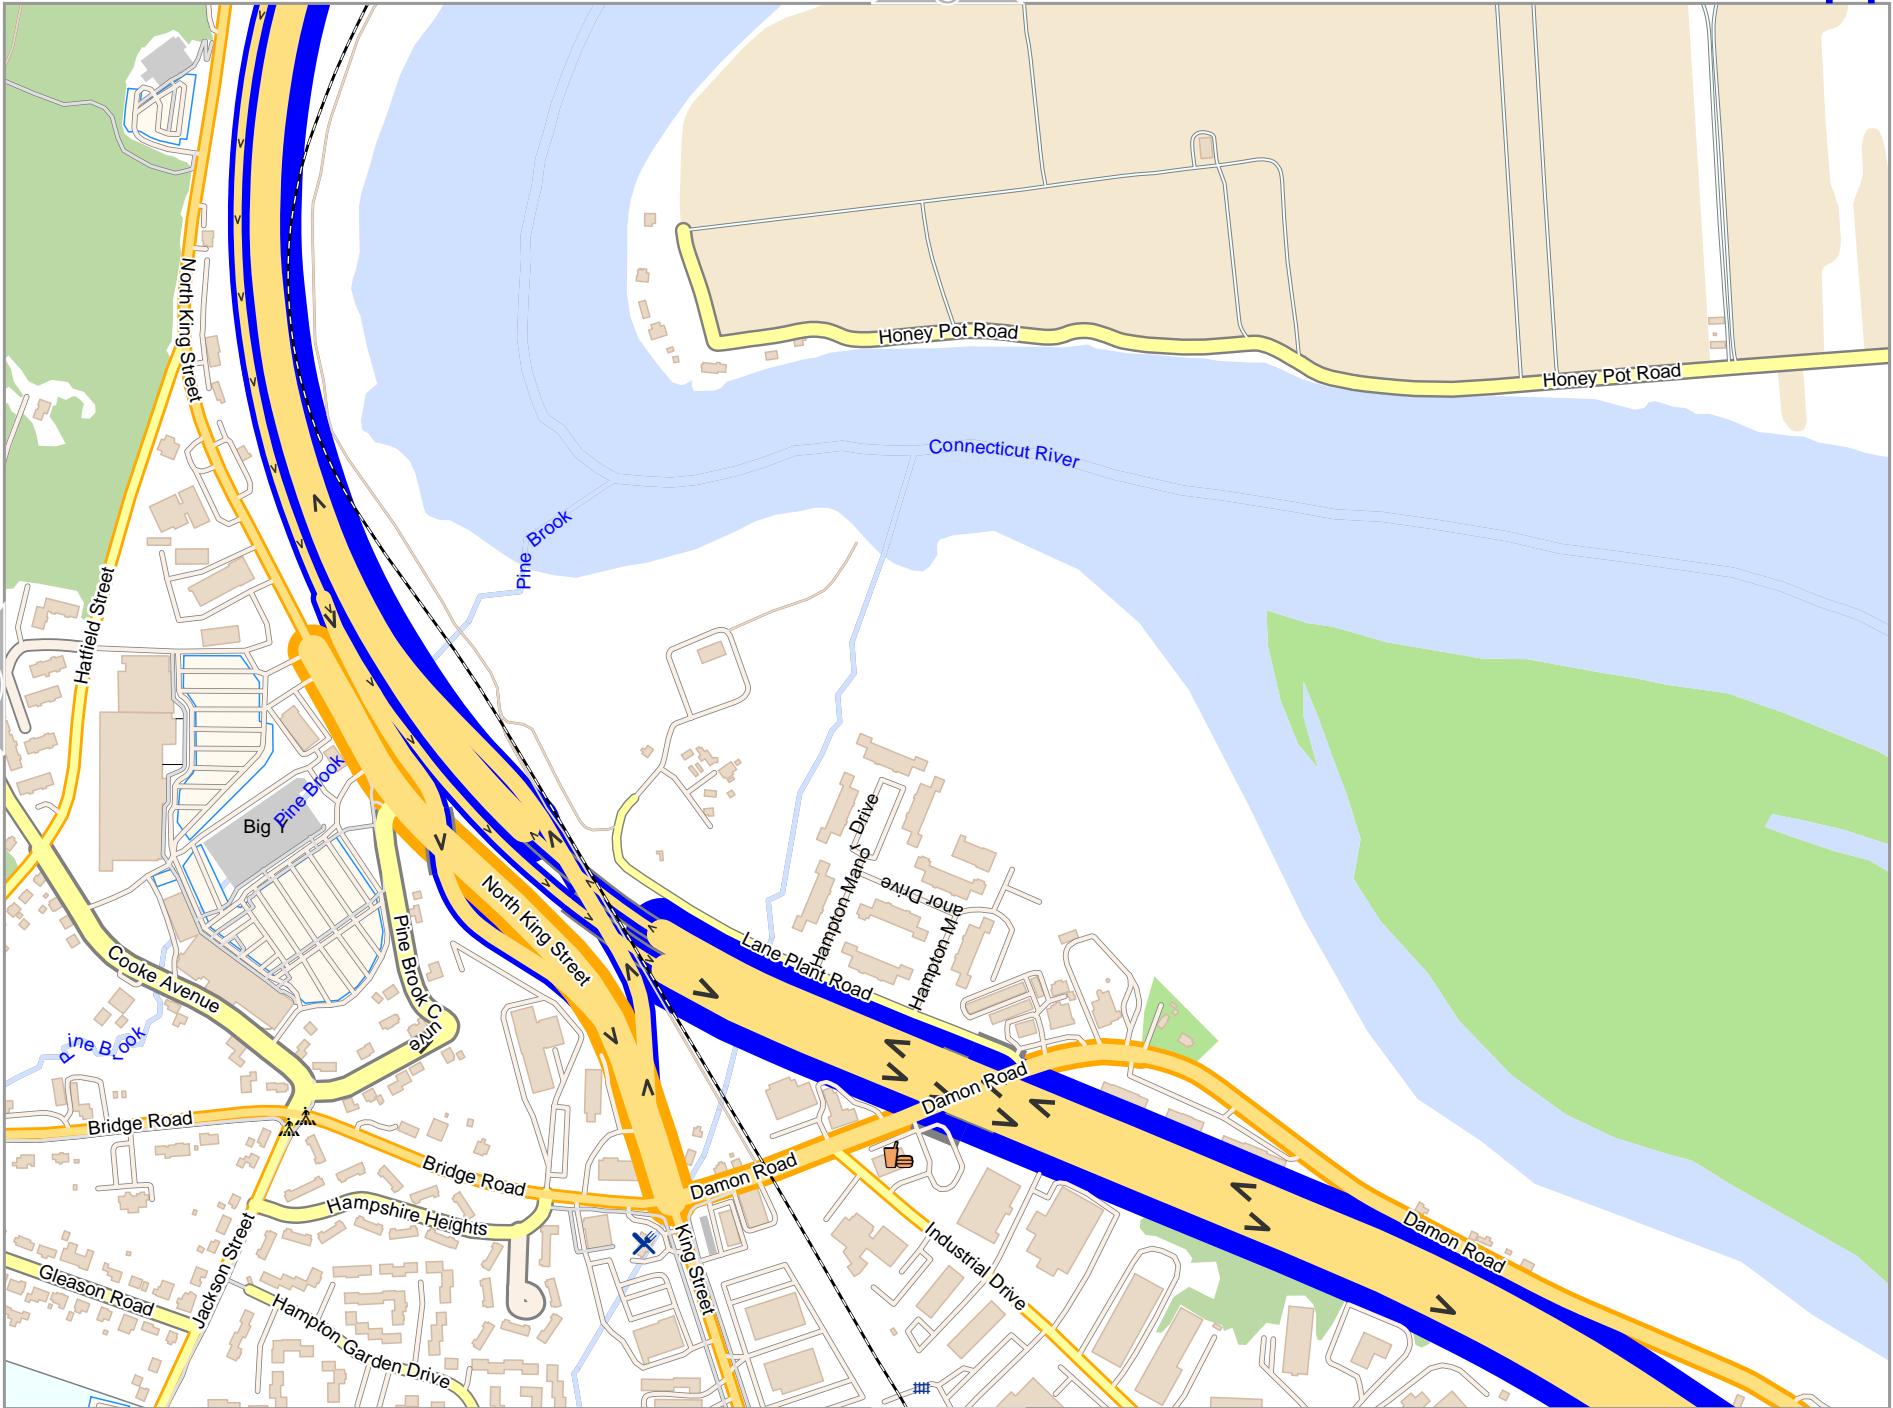

Northampton

Map data © OpenStreetMap contributors

lon -72.62267 lat 42.34842

lon -72.64536 lat 42.33587 [nom. scale = 1 / 75000]

pdfmap_20231231_004716_Northampton_-72.679_42.3295_330.pdf

0 100 m 700 m