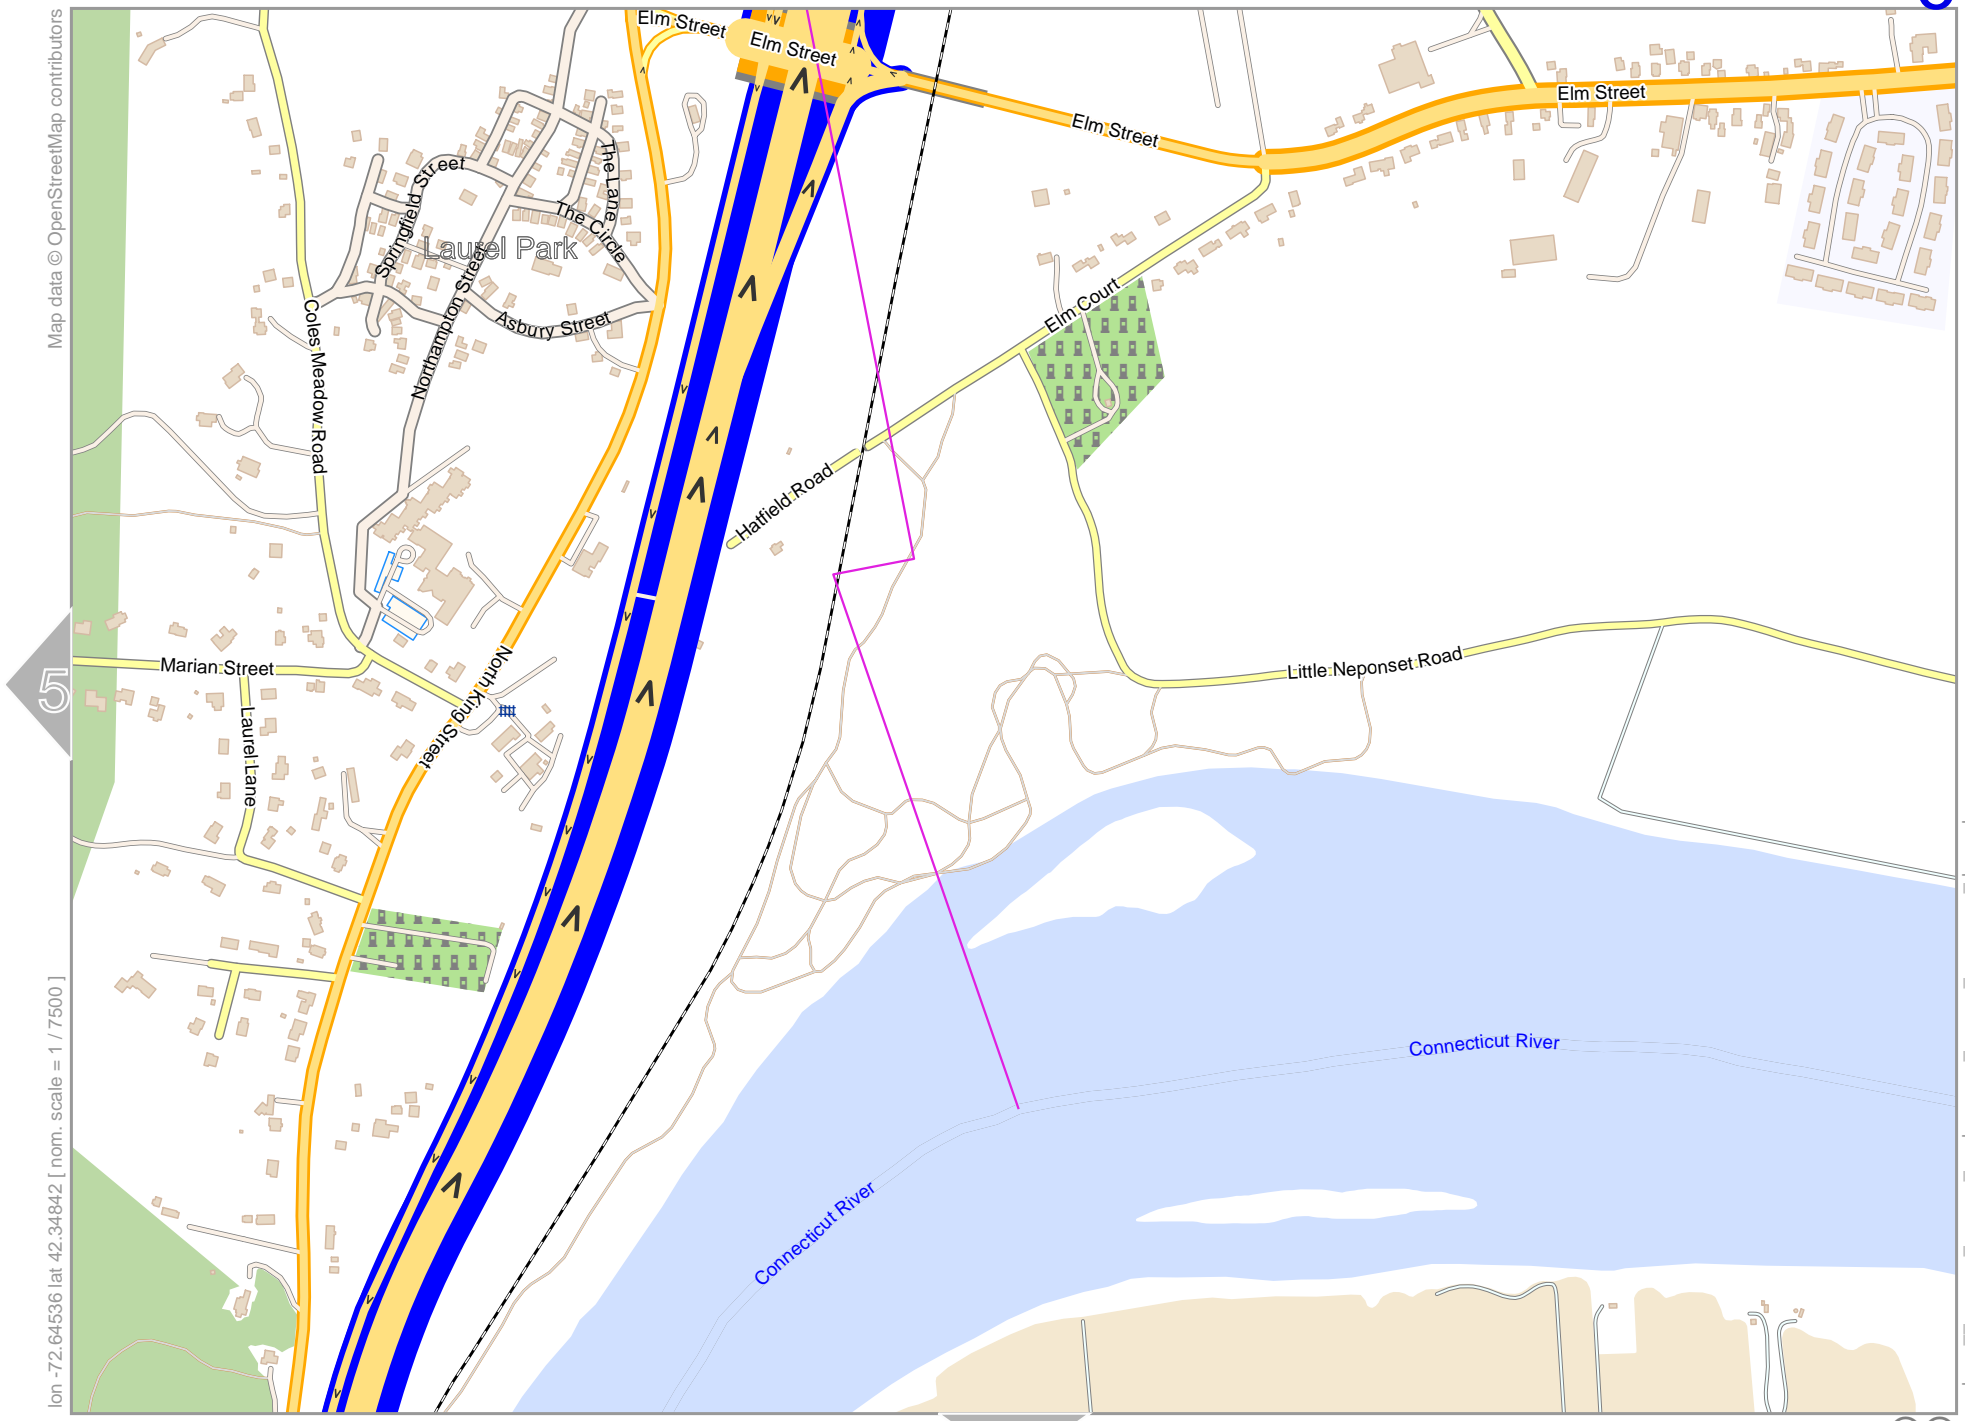

Northampton

Map data © OpenStreetMap contributors

lon -72.62267 lat 42.36098

lon -72.64536 lat 42.34842 [nom. scale = 1 / 7500]

pdfmap_20231231_004716_Northampton_-72.679_42.3295_330.pdf