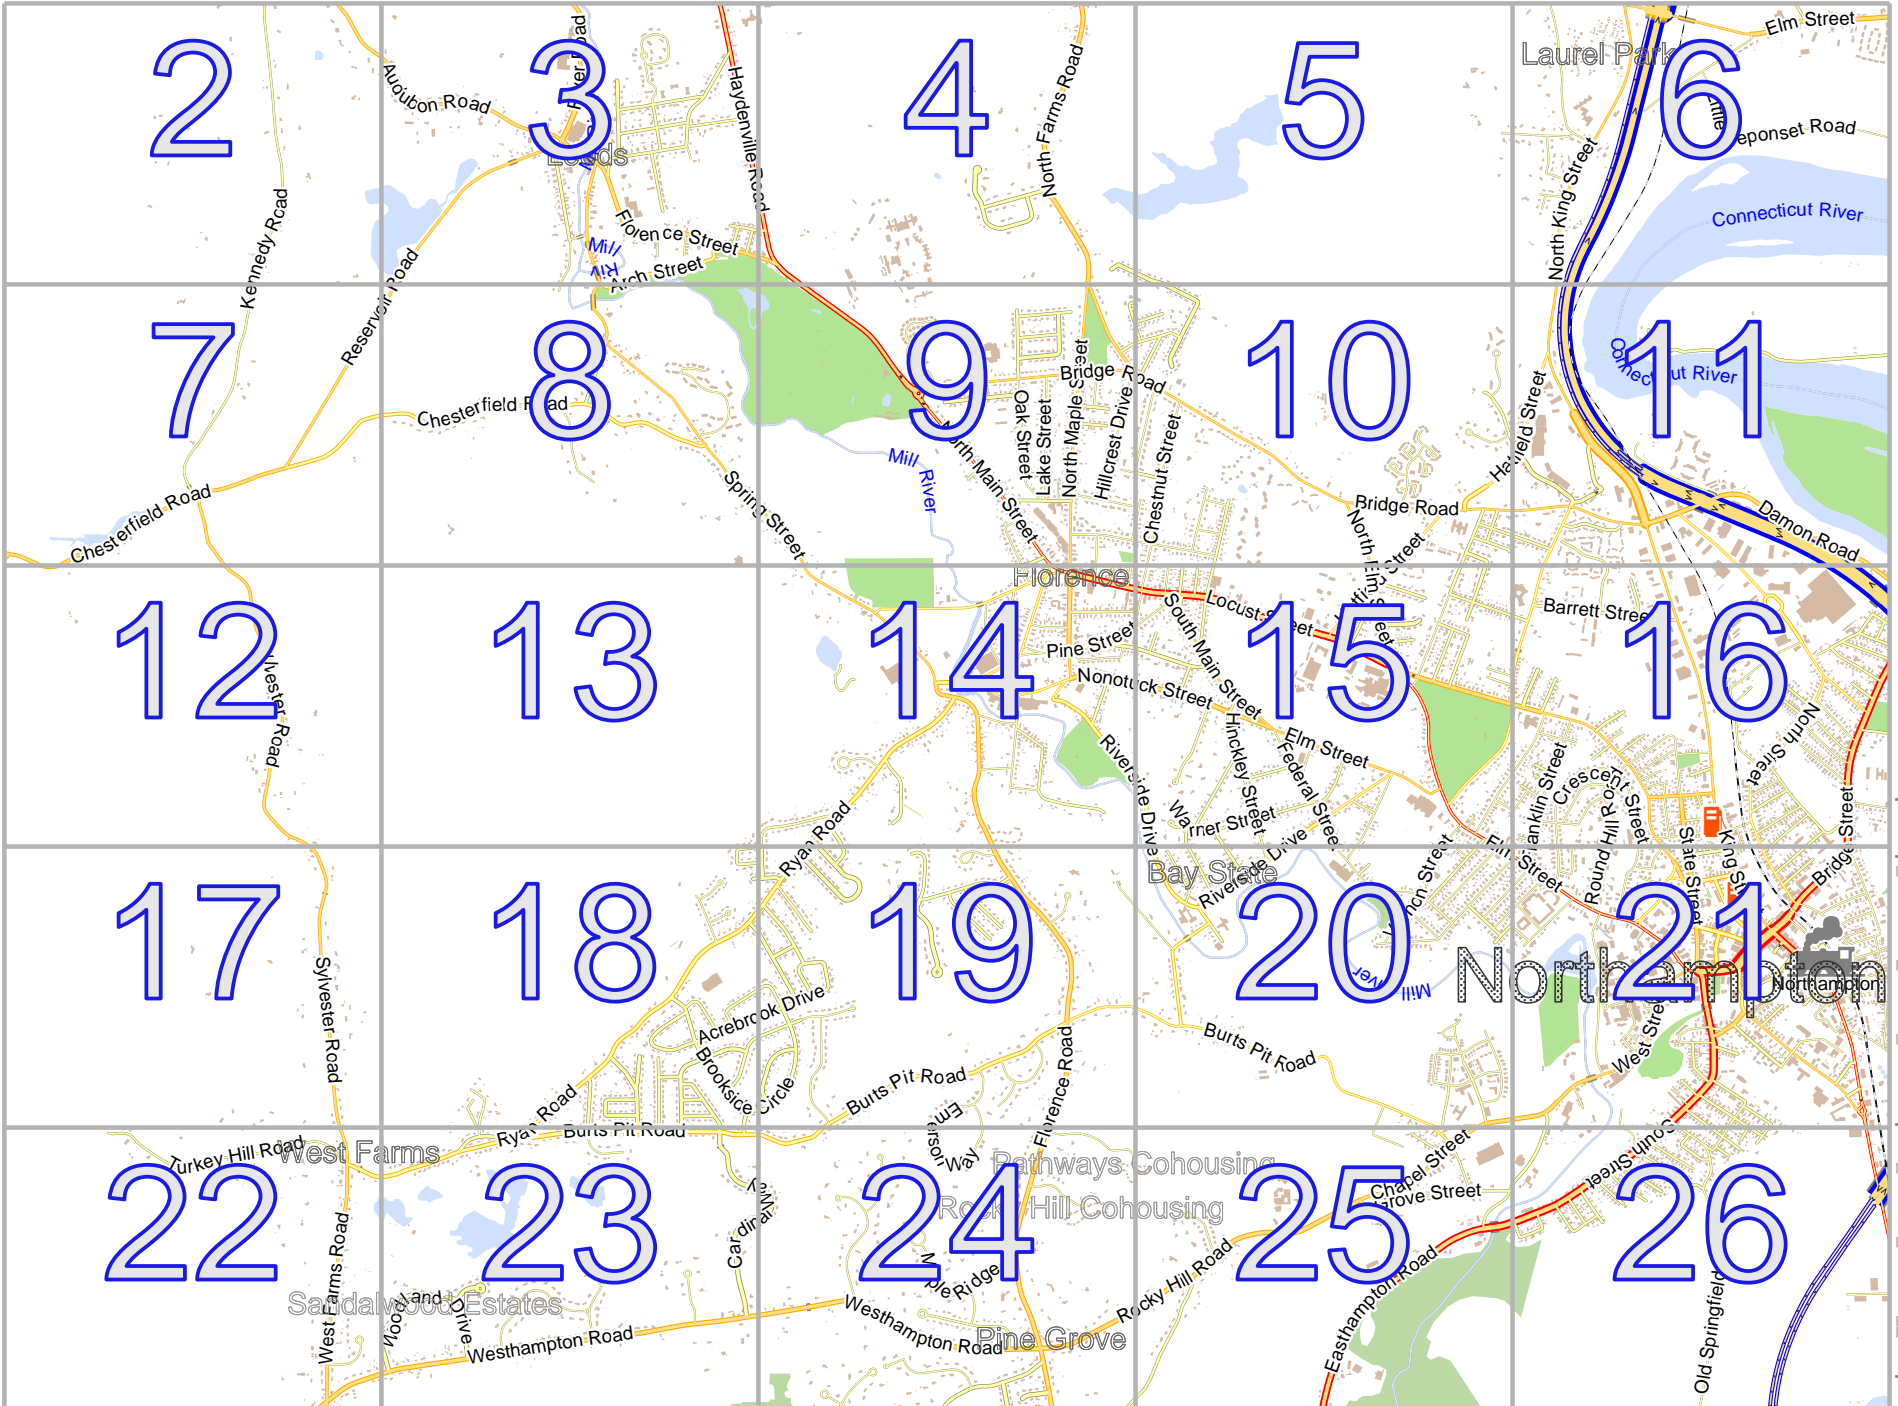

Northampton

lon -72.62267 lat 42.36098

Map data © OpenStreetMap contributors

pdfmap 20231231_004716_Northampton_-72.679_42.3295_330.pdf

lon -72.73614 lat 42.29822
[nom. scale = 1 / 37500]

Northampton

Map data © OpenStreetMap contributors

lon -72.73614 lat 42.34842 [nom. scale = 1 / 7500]

lon -72.71344 lat 42.36098

pdfmap_20231231_004716_Northampton_-72.679_42.3295_330.pdf

Northampton

Map data © OpenStreetMap contributors

lon -72.69075 lat 42.36098

lon -72.71344 lat 42.34842 [nom. scale = 1 / 7500]

pdfmap_20231231_004716_Northampton_-72.679_42.3295_330.pdf

Northampton

Map data © OpenStreetMap contributors

lon -72.66806 lat 42.36098

lon -72.69075 lat 42.34842 [nom. scale = 1 / 7500]

10

Northampton

Map data © OpenStreetMap contributors

lon -72.62267 lat 42.36098

lon -72.64536 lat 42.34842 [nom. scale = 1 / 7500]

pdfmap_20231231_004716_Northampton_-72.679_42.3295_330.pdf

Northampton

Map data © OpenStreetMap contributors