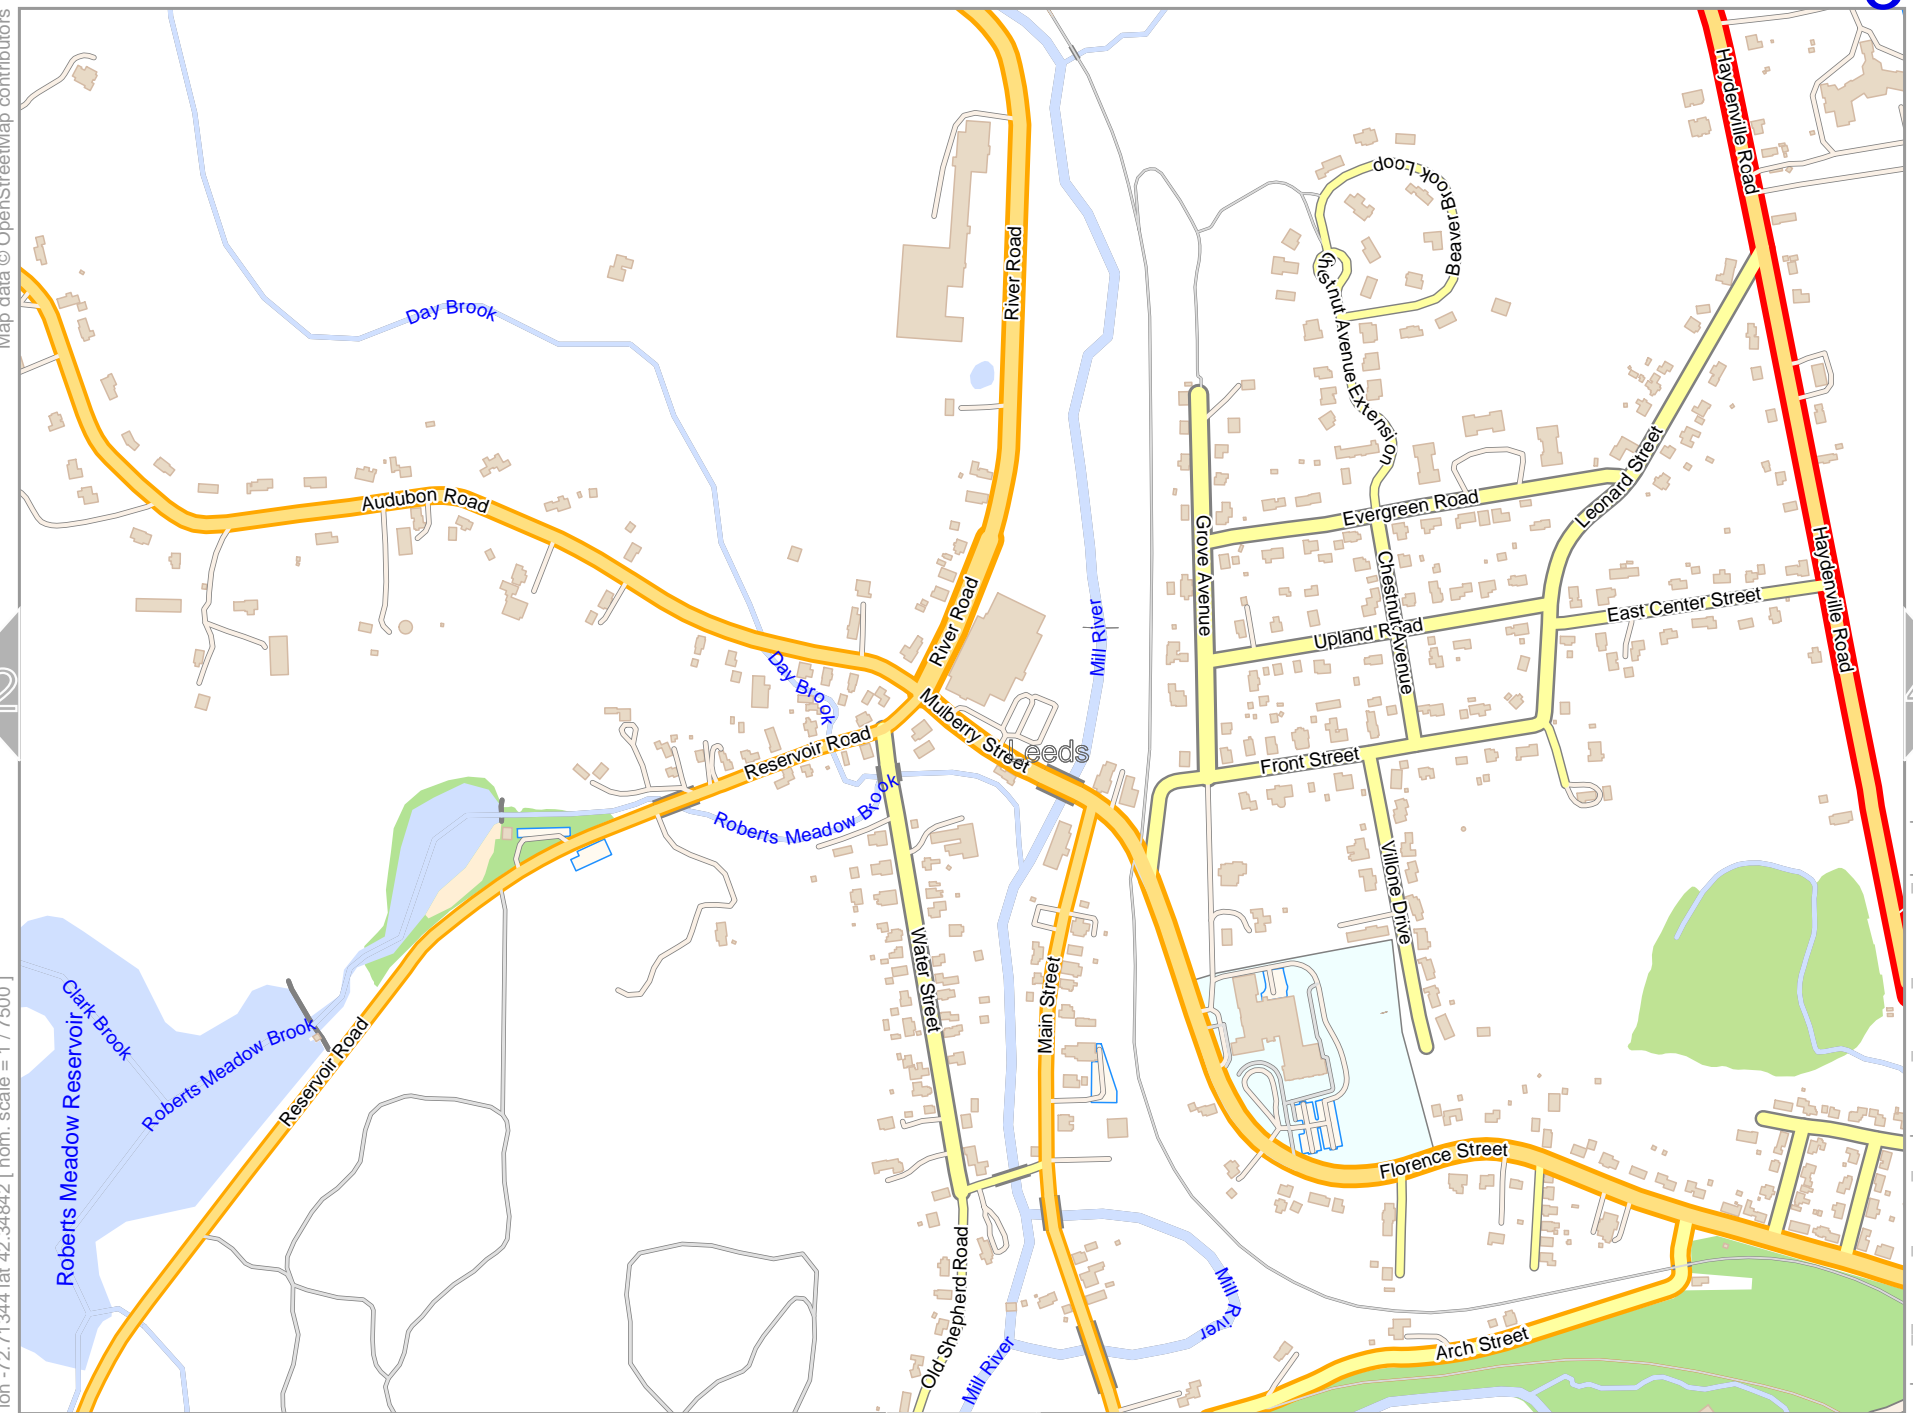

Northampton

lon -72.62267 lat 42.36098

Map data © OpenStreetMap contributors

pdfmap 20231231_004716_Northampton_-72.679_42.3295_330.pdf

lon -72.73614 lat 42.29822
[nom. scale = 1 / 37500]

Northampton

Map data © OpenStreetMap contributors

lon -72.73614 lat 42.34842 [nom. scale = 1 / 7500]

lon -72.71344 lat 42.36098

pdfmap_20231231_004716_Northampton_-72.679_42.3295_330.pdf

Northampton

Map data © OpenStreetMap contributors

lon -72.69075 lat 42.36098

lon -72.71344 lat 42.34842 [nom. scale = 1 / 7500]

pdfmap_20231231_004716_Northampton_-72.679_42.3295_330.pdf

Northampton

Map data © OpenStreetMap contributors

lon -72.66806 lat 42.36098

lon -72.69075 lat 42.34842 [nom. scale = 1 / 7500]

10

Northampton

Map data © OpenStreetMap contributors

lon -72.62267 lat 42.36098

lon -72.64536 lat 42.34842 [nom. scale = 1 / 7500]

pdfmap_20231231_004716_Northampton_-72.679_42.3295_330.pdf

Northampton

Map data © OpenStreetMap contributors