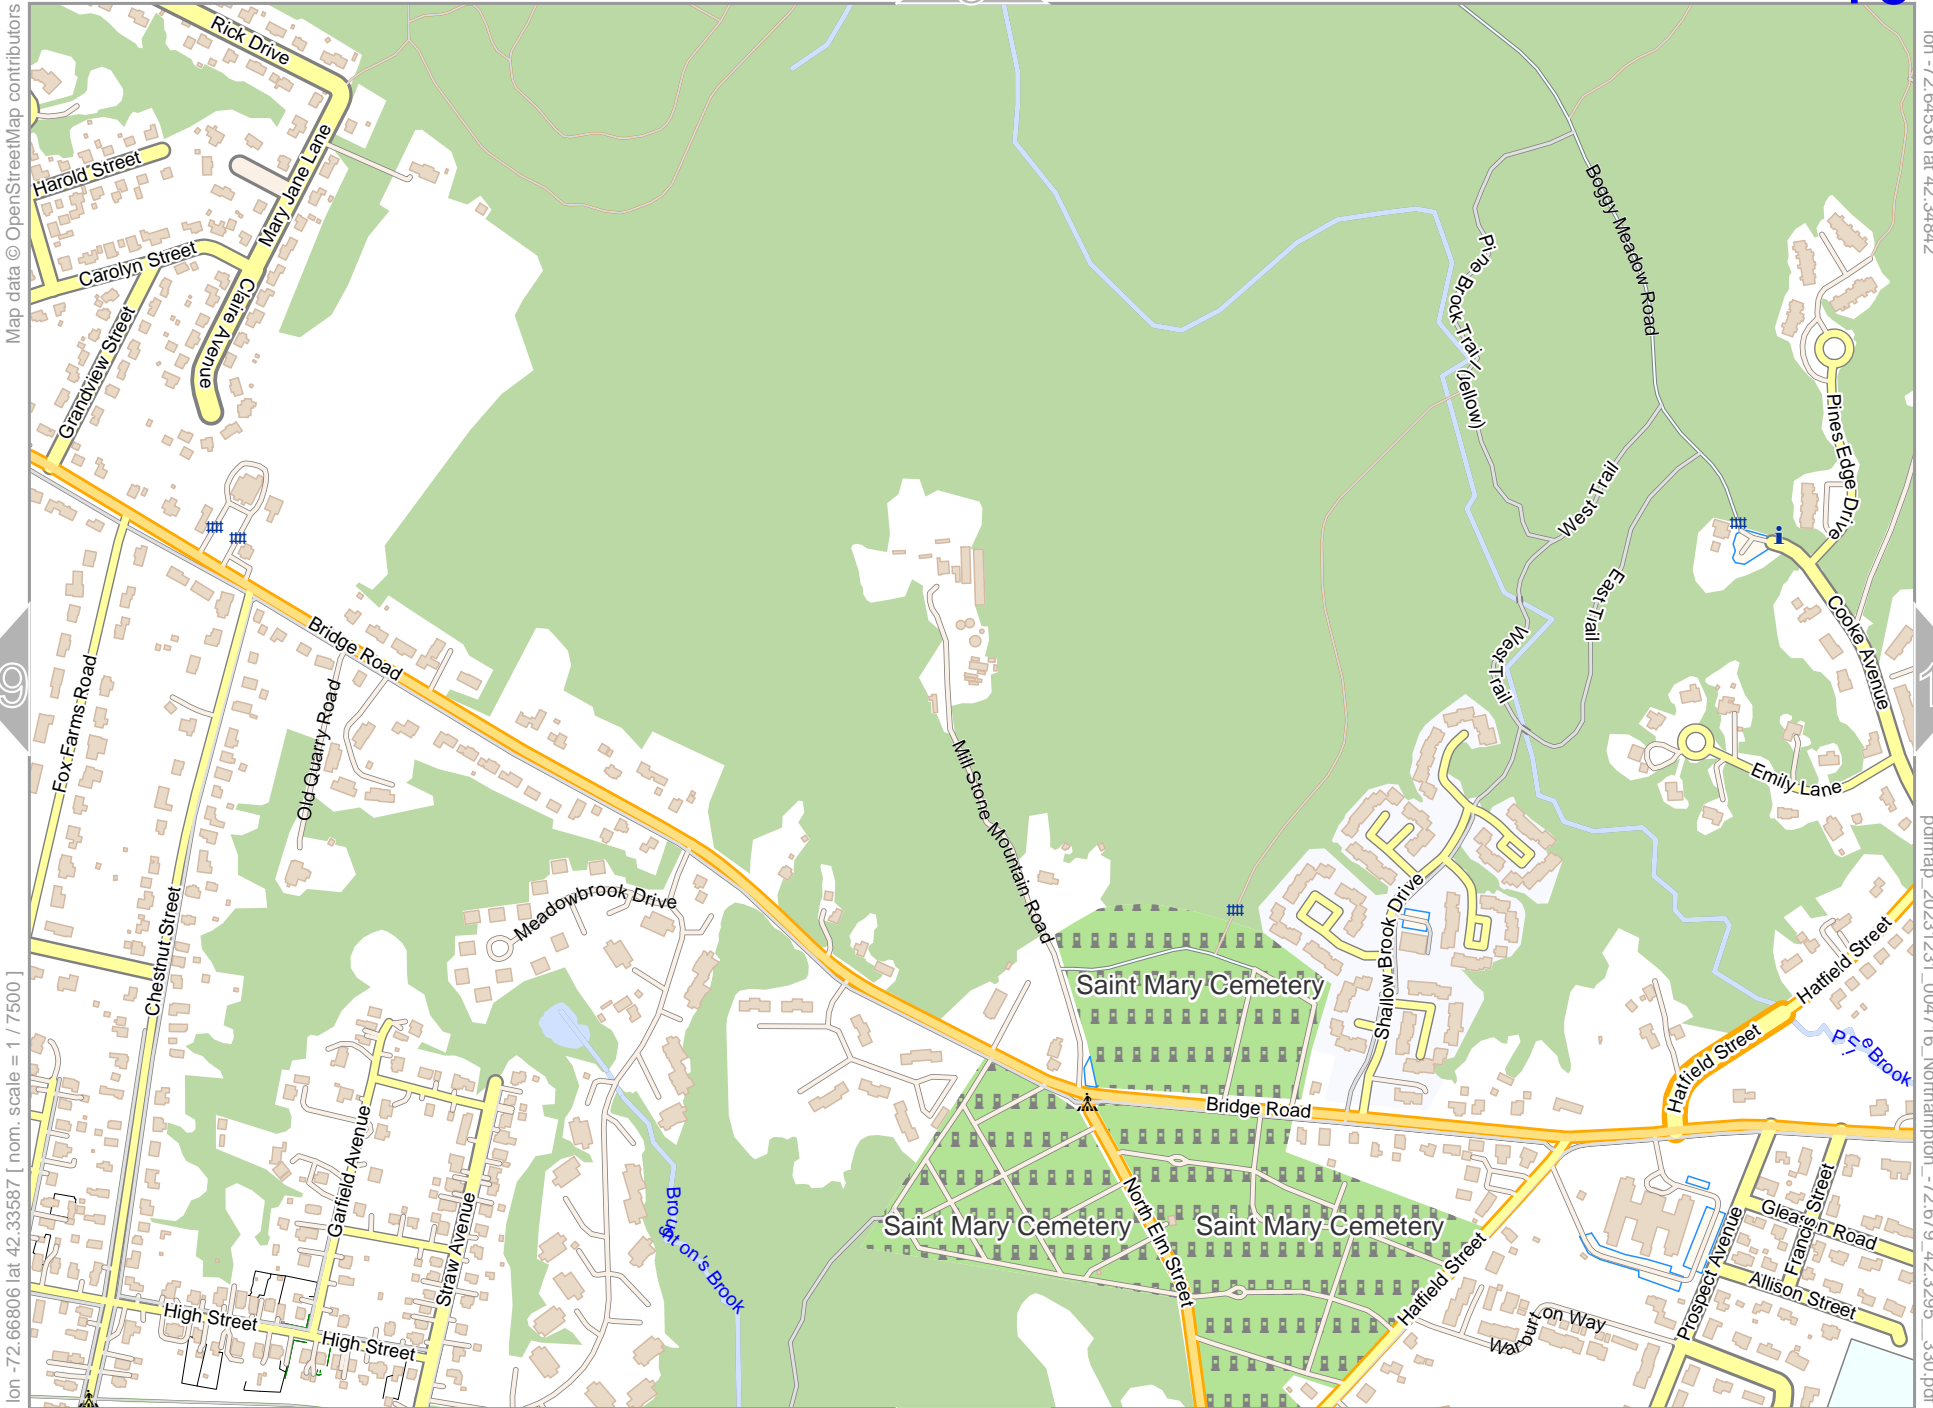

Map data © OpenStreetMap contributors

lon -72.64536 lat 42.34842

lon -72.66806 lat 42.33587 [nom. scale = 1 / 7500]

pdfmap_20231231_004716_Northampton_-72.679_42.3295_330.pdf

0 100 m 700 m