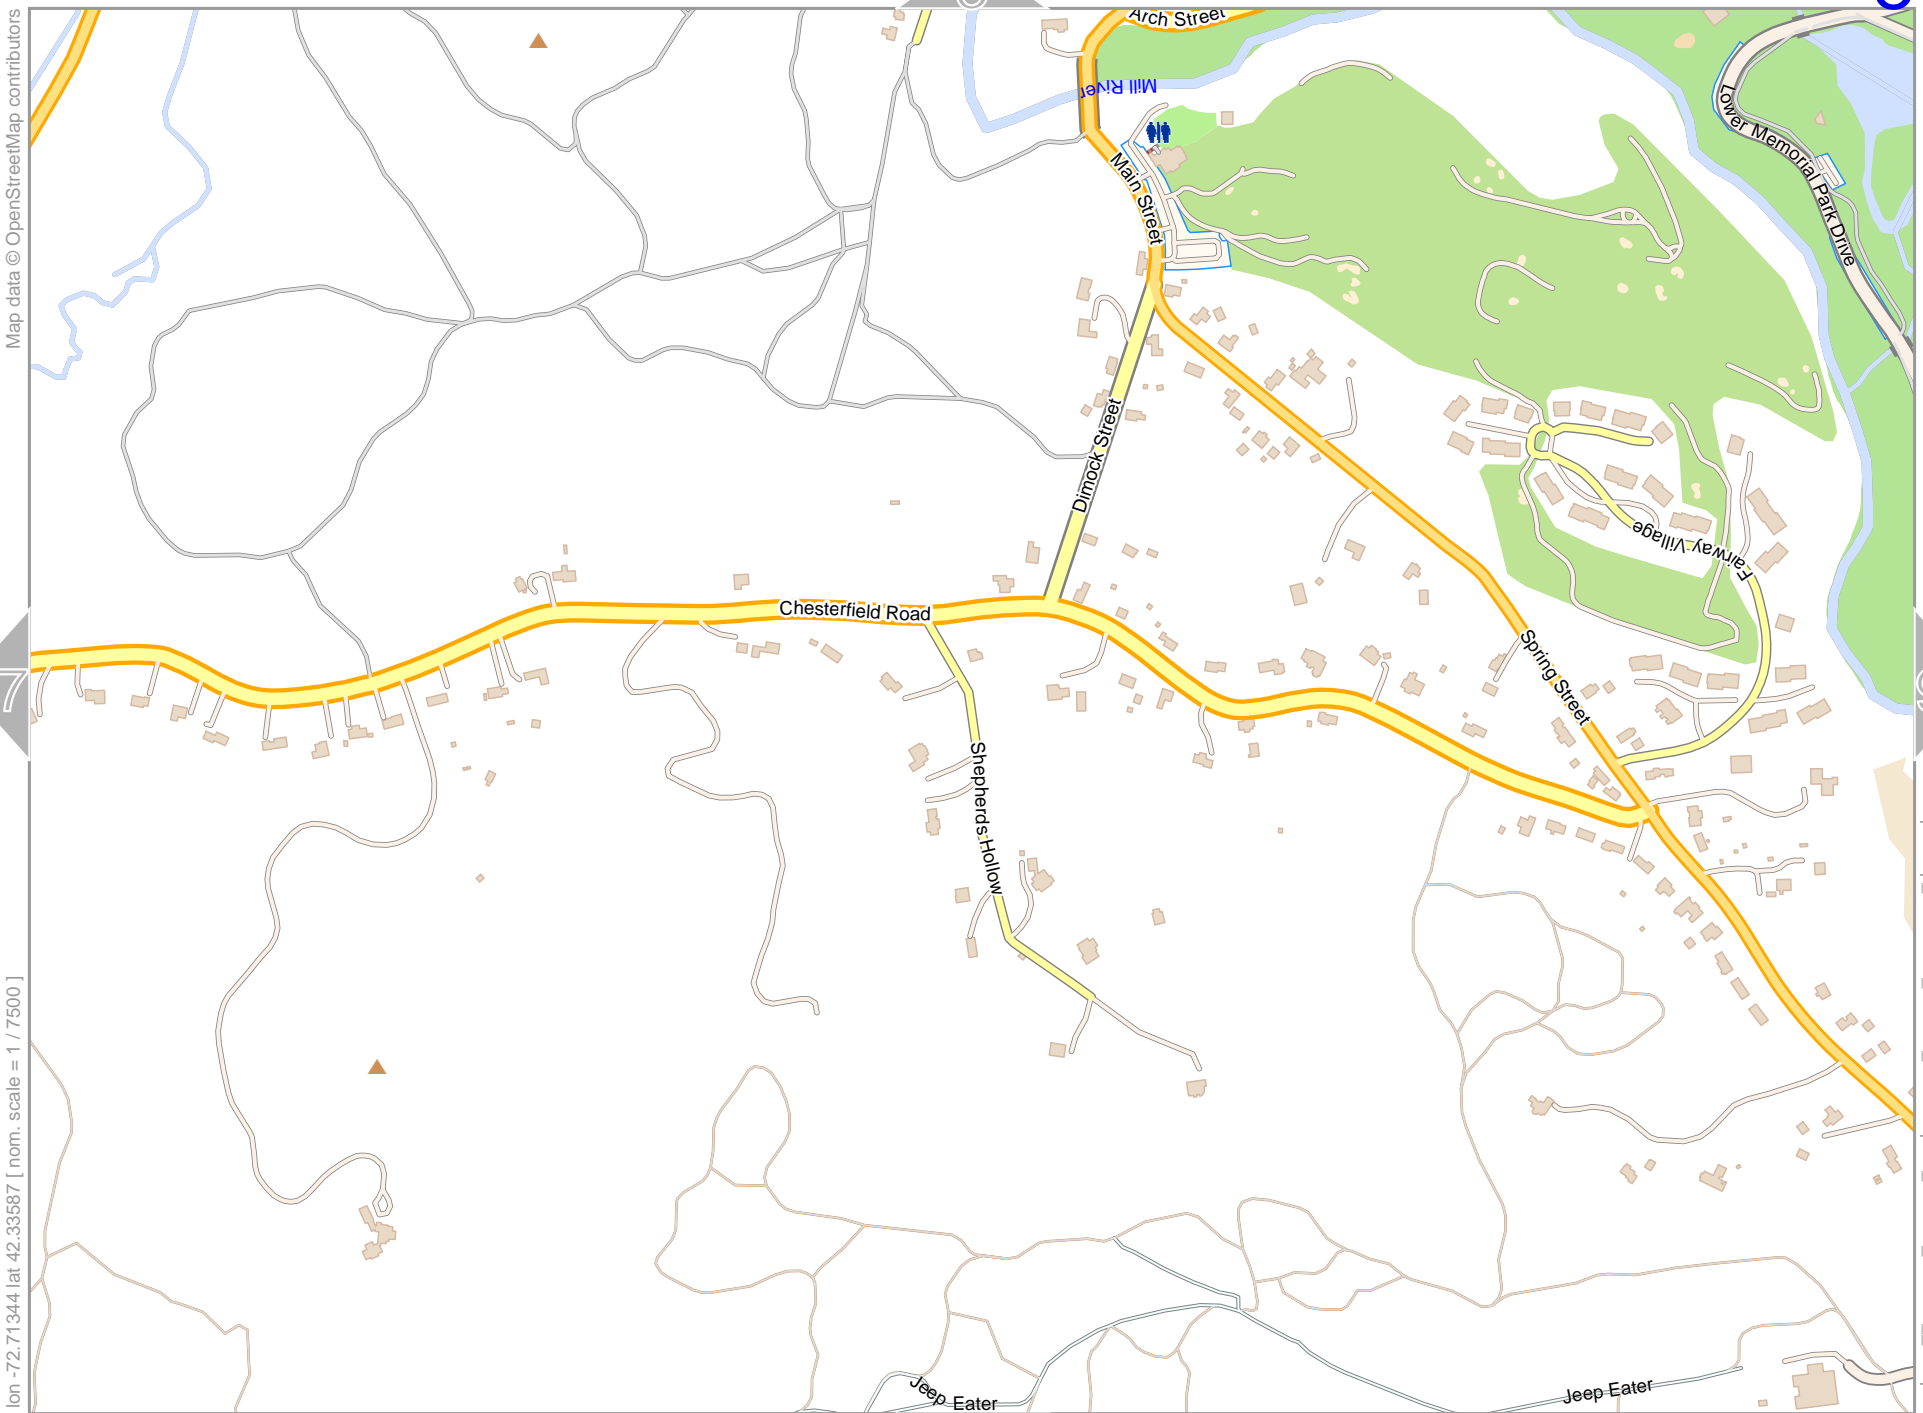

10

Northampton

Map data © OpenStreetMap contributors

lon -72.62267 lat 42.36098

lon -72.64536 lat 42.34842 [nom. scale = 1 / 7500]

pdfmap_20231231_004716_Northampton_-72.679_42.3295_330.pdf

Northampton

Map data © OpenStreetMap contributors

lon -72.73614 lat 42.33587 [nom. scale = 1 / 7500]

lon -72.71344 lat 42.34842

pdfmap_20231231_004716_Northampton_-72.679_42.3295_330.pdf

0 100 m 700 m

Map data © OpenStreetMap contributors

lon: -72.71344 lat: 42.33587 [nom. scale = 1 / 7500]

lon -72.69075 lat 42.33587 [nom. scale = 1 / 7500]

Map data © OpenStreetMap contributors

lon -72.64536 lat 42.34842

lon -72.66806 lat 42.33587 [nom. scale = 1 / 7500]

pdfmap_20231231_004716_Northampton_-72.679_42.3295_330.pdf