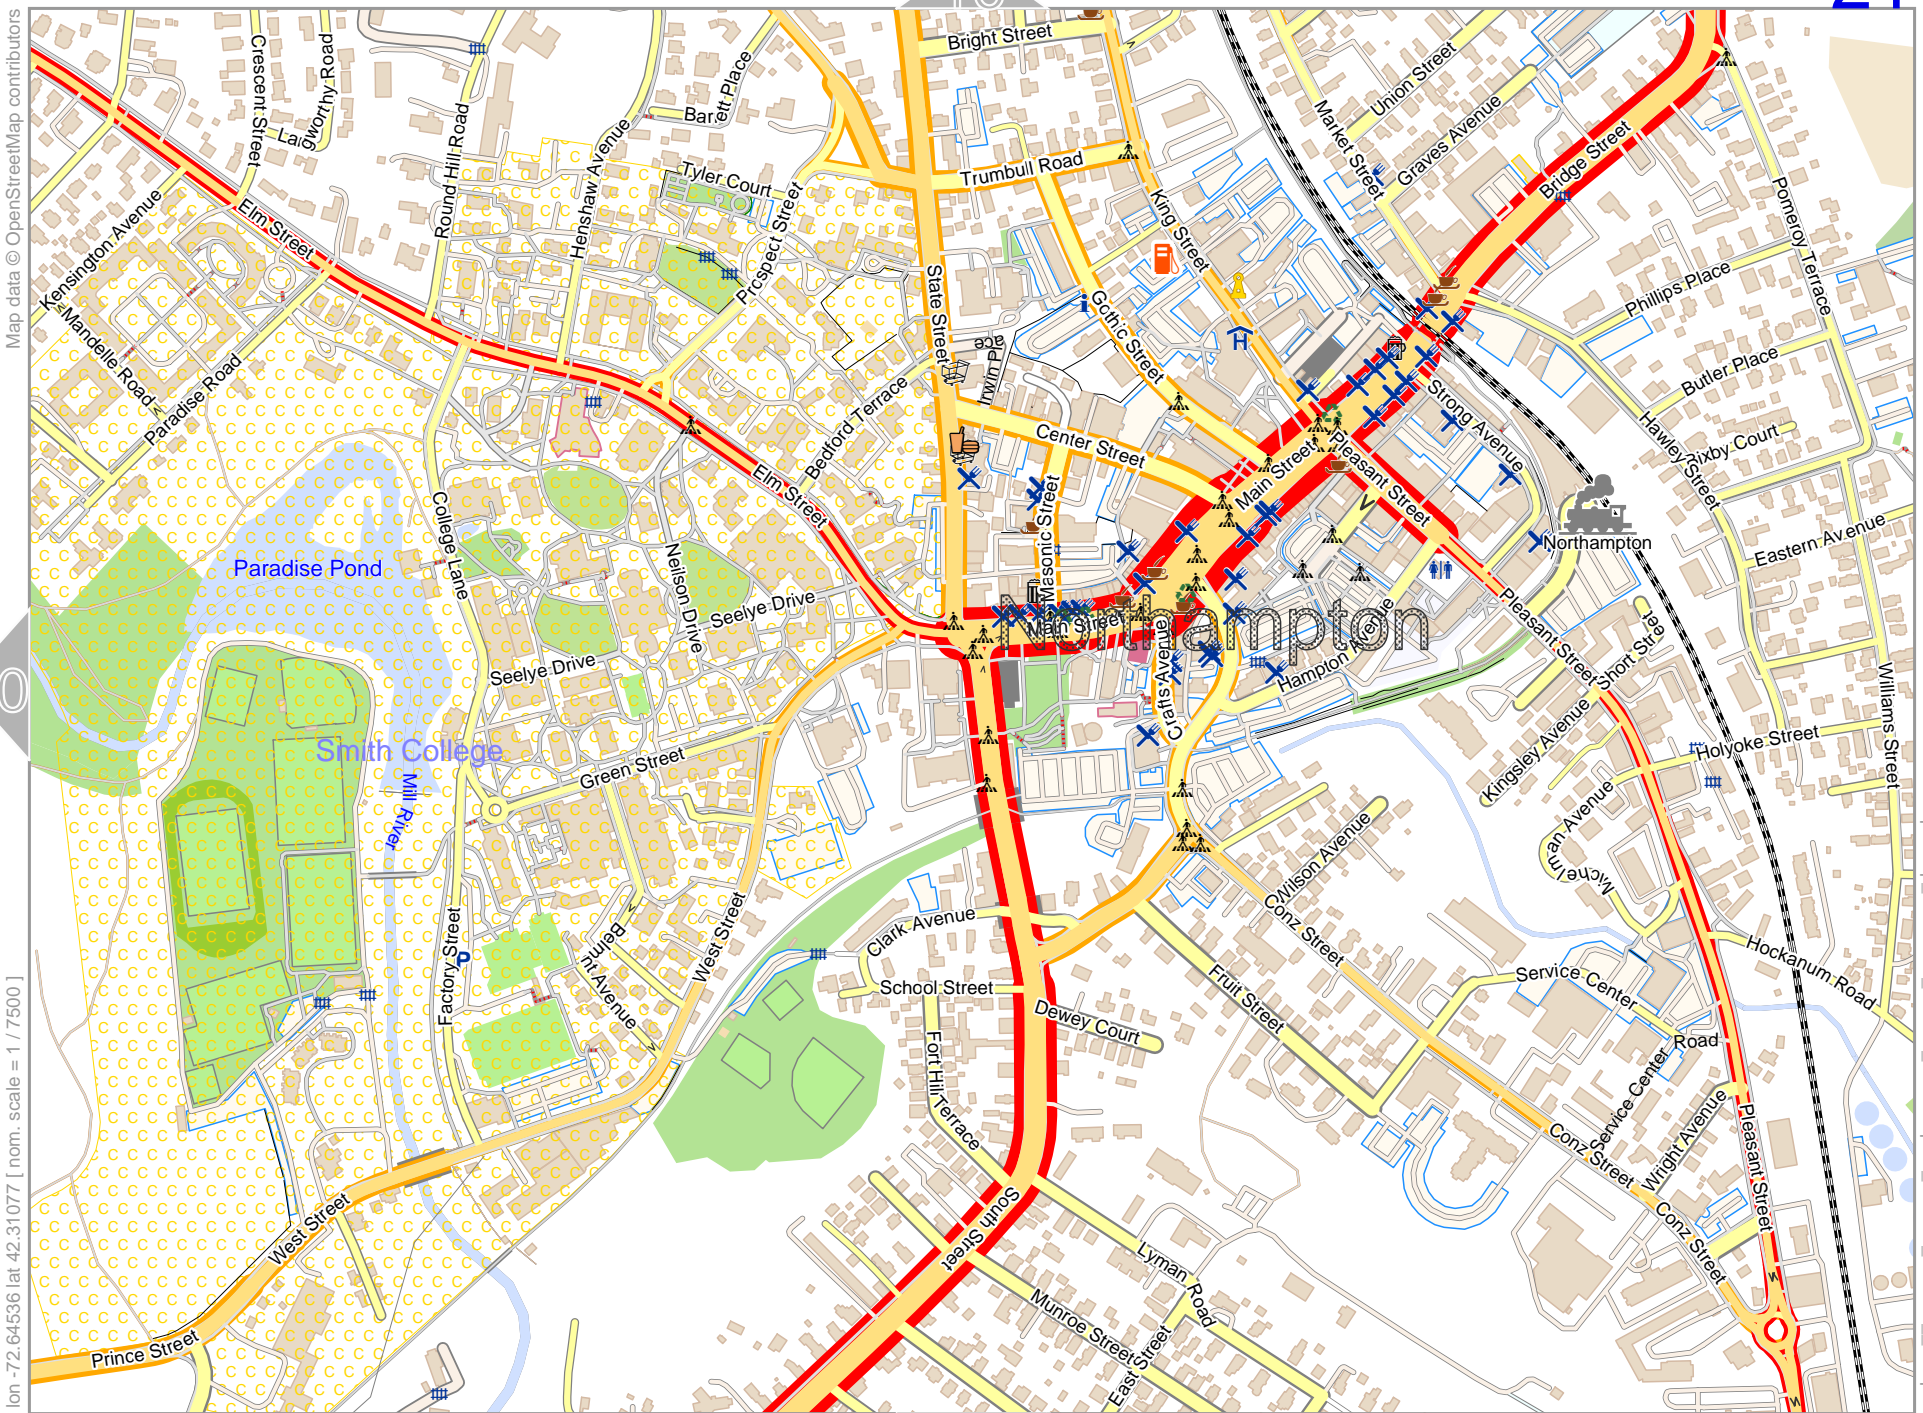

Northampton

Map data © OpenStreetMap contributors

lon -72.62267 lat 42.32332

lon -72.64536 lat 42.31077 [nom. scale = 1 / 75000]

pdfmap_20231231_004716_Northampton_-72.679_42.3295_330.pdf