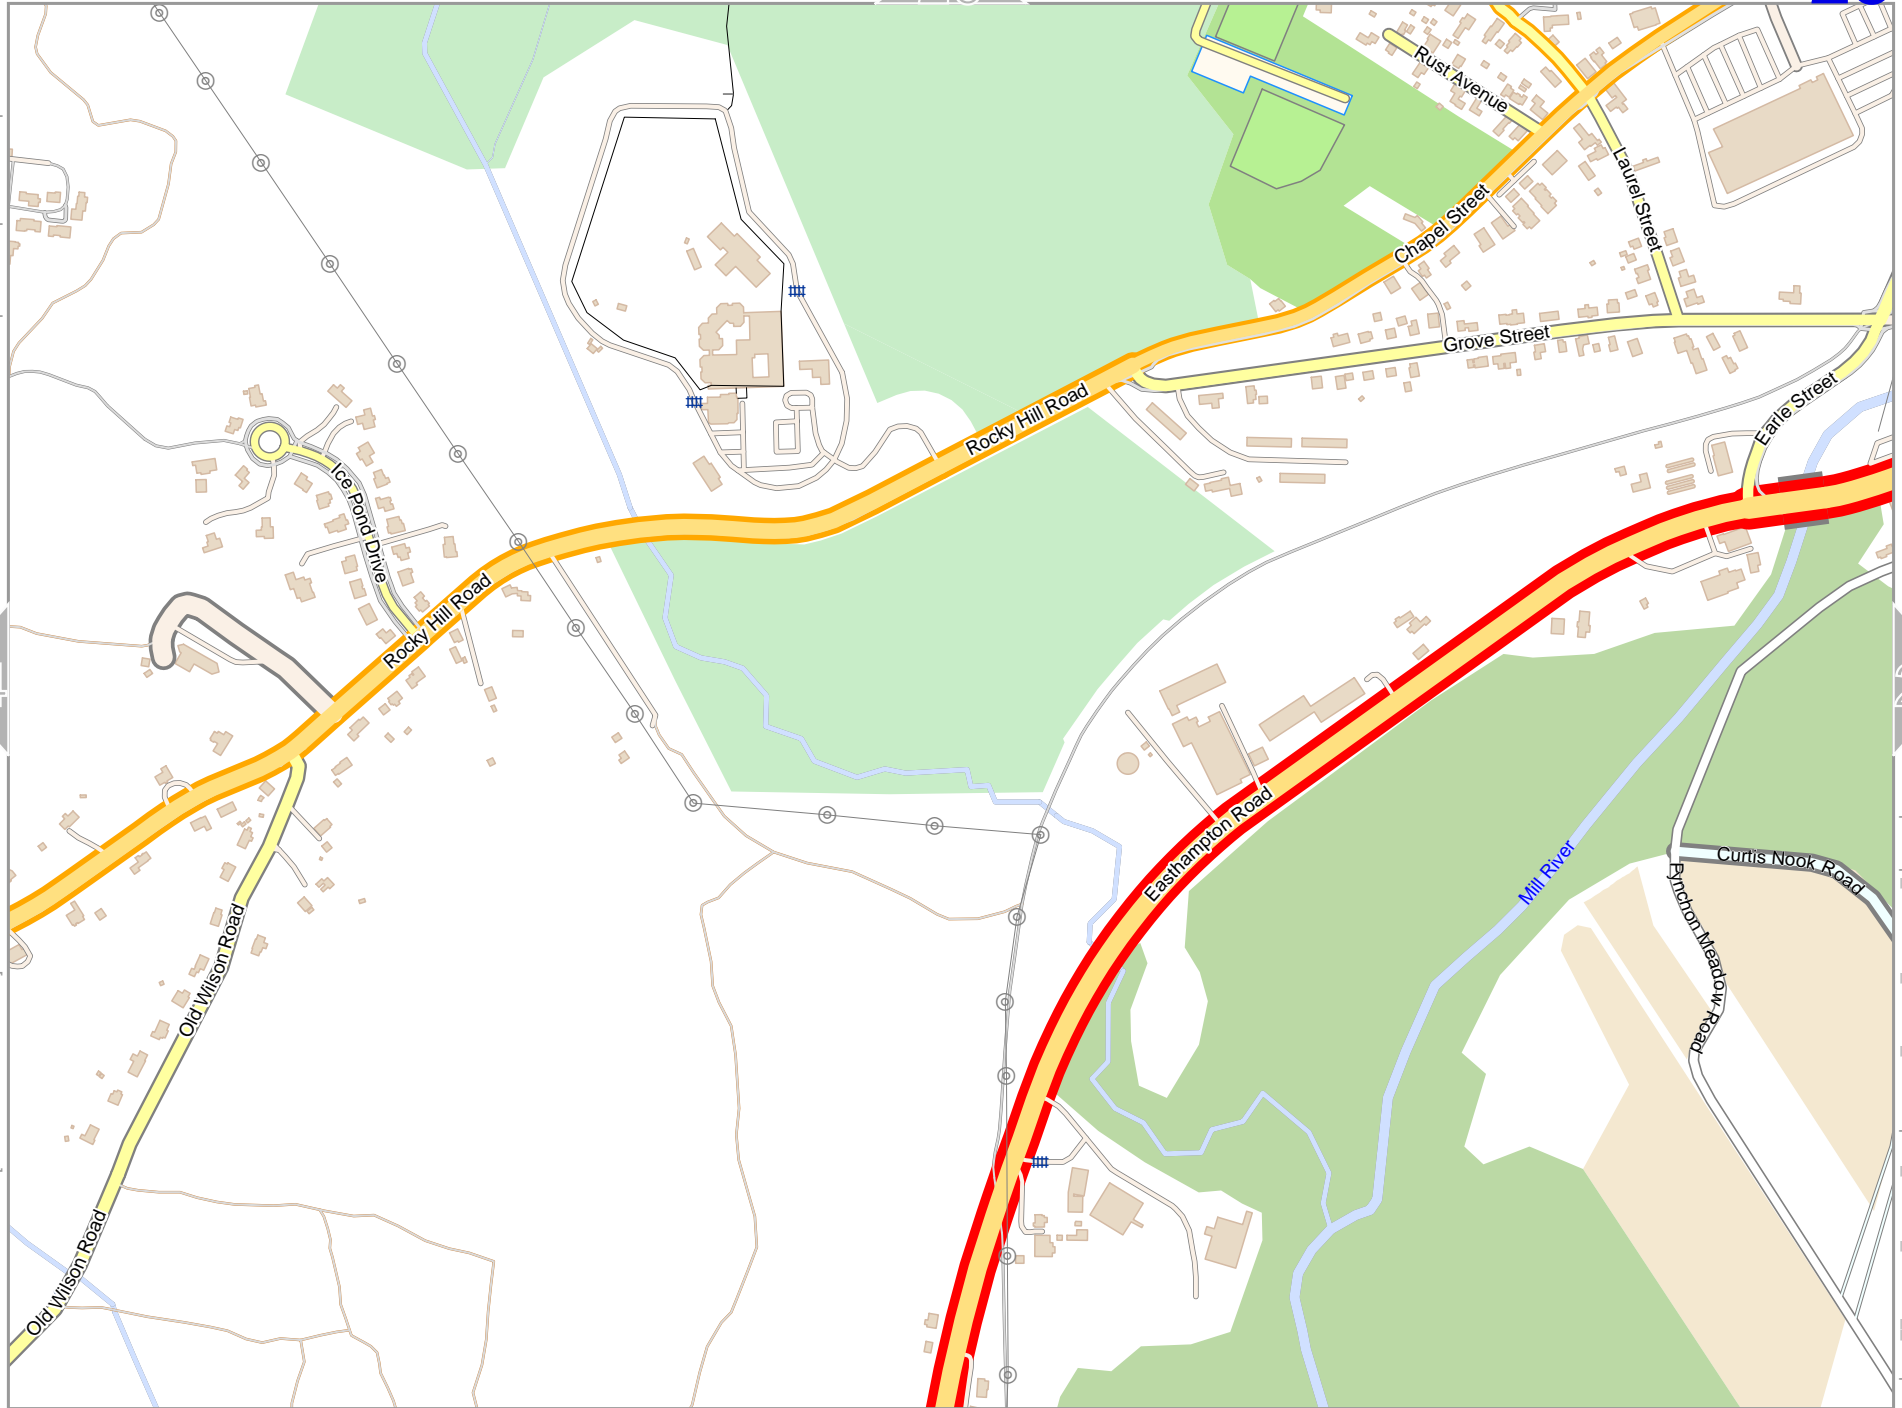

Map data © OpenStreetMap contributors

lon -72.64536 lat 42.31077

24

26

lon -72.66806 lat 42.29822 [nom. scale = 1 / 7500]

pdfmap_20231231_004716_Northampton_-72.679_42.3295_330.pdf

0 100 m 700 m