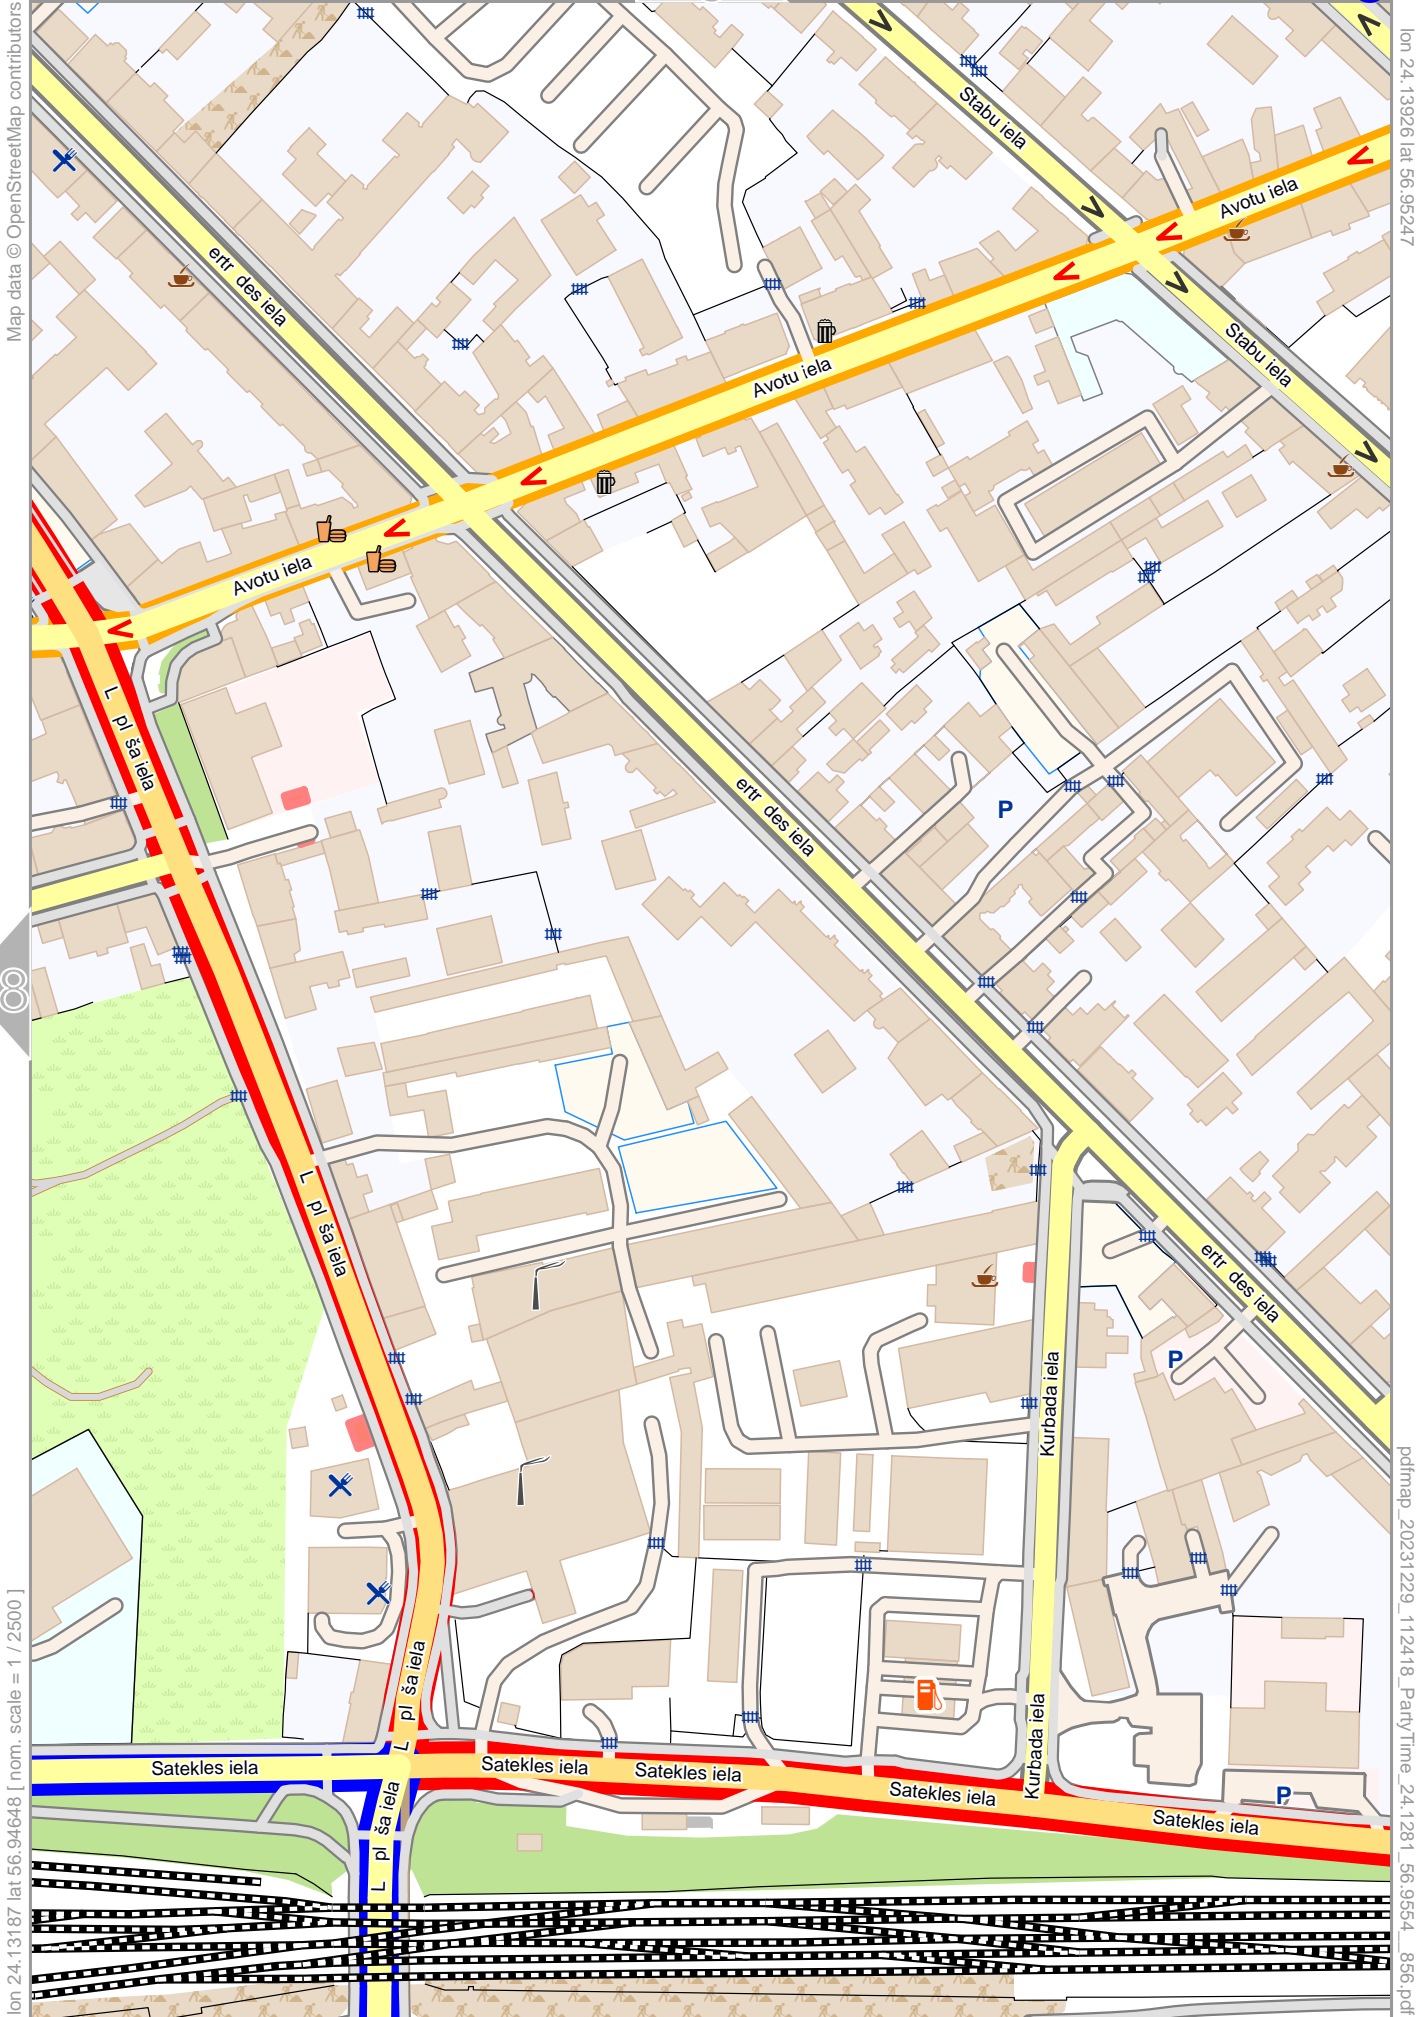

Map data © OpenStreetMap contributors

lon 24.13926 lat 56.95446

[lon 24.13187 lat 56.95847 | nom. scale = 1 / 25000]

pdfmap_20231229_112418_PartyTime_24.1281_56.9554_856.pdf

0 10 m 100 m 130 m

PartyTime

Map data © OpenStreetMap contributors

lon 24.12447 lat 56.95847

lon 24.11708 lat 56.95247 [nom. scale = 1 / 2500]

pdfmap_20231229_112418_PartyTime_24.1281_56.9554_856.pdf

PartyTime

Map data © OpenStreetMap contributors

lon 24.13187 lat 56.95847

0 10 m 100 m 130 m

Map data © OpenStreetMap contributors

lon 24.13187 lat 56.95247

[lon 24.12447 lat 56.94648] nom. scale = 1 / 25000

pdfmap_20231229_112418_PartyTime_24.1281_56.9554_856.pdf

0 10 m 100 m 130 m

Map data © OpenStreetMap contributors

lon 24.13926 lat 56.95247

[lon 24.13187 lat 56.94648 | nom. scale = 1 / 25000]

pdfmap, 20231229, 112418_PartyTime_24.1281_56.9554_856.pdf

0 10 m 100 m 130 m