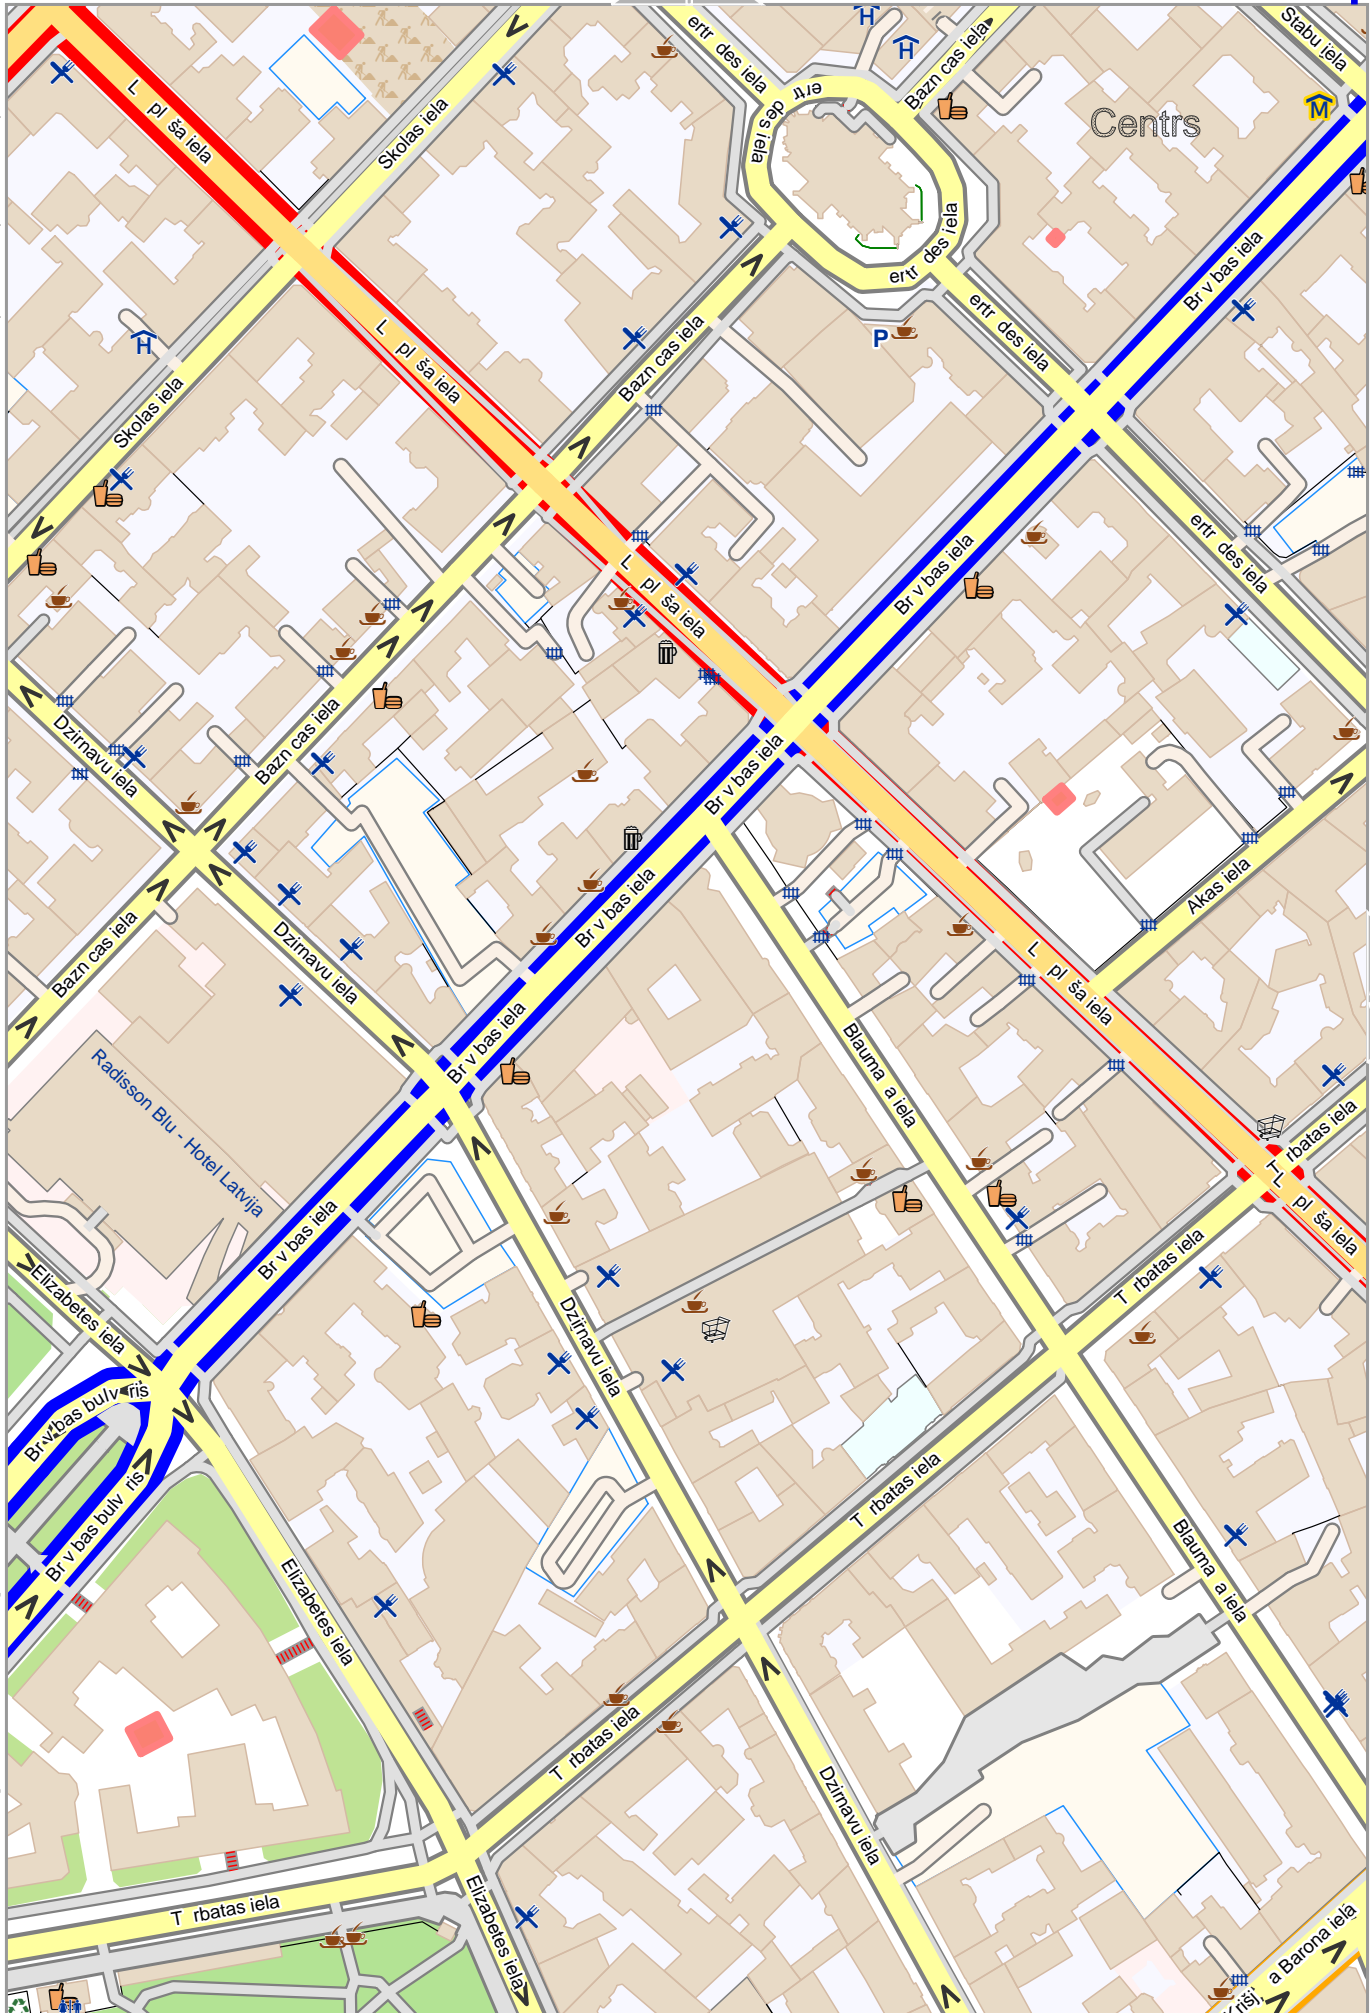

Map data © OpenStreetMap contributors

lon 24.13926 lat 56.95446

[lon 24.13187 lat 56.95847 | nom. scale = 1 / 25000]

pdfmap_20231229_112418_PartyTime_24.1281_56.9554_856.pdf

0 10 m 100 m 130 m

PartyTime

Map data © OpenStreetMap contributors

lon 24.12447 lat 56.95847

lon 24.11708 lat 56.95247 [nom. scale = 1 / 2500]

pdfmap_20231229_112418_PartyTime_24.1281_56.9554_856.pdf

PartyTime

Map data © OpenStreetMap contributors

lon 24.13187 lat 56.95847

lon 24.12447 lat 56.95247 [nom. scale = 1 / 25000]

pdfmap_20231229_112418_PartyTime_24.1281_56.9554_856.pdf

Map data © OpenStreetMap contributors

lon 24.13926 lat 56.95847

lon 24.13187 lat 56.95247 [nom. scale = 1 / 2500]

Map data © OpenStreetMap contributors

lon 24.13926 lat 56.95247

[lon 24.13187 lat 56.94648 | nom. scale = 1 / 25000]

pdfmap, 20231229, 112418_PartyTime_24.1281_56.9554_856.pdf

0 10 m 100 m 130 m