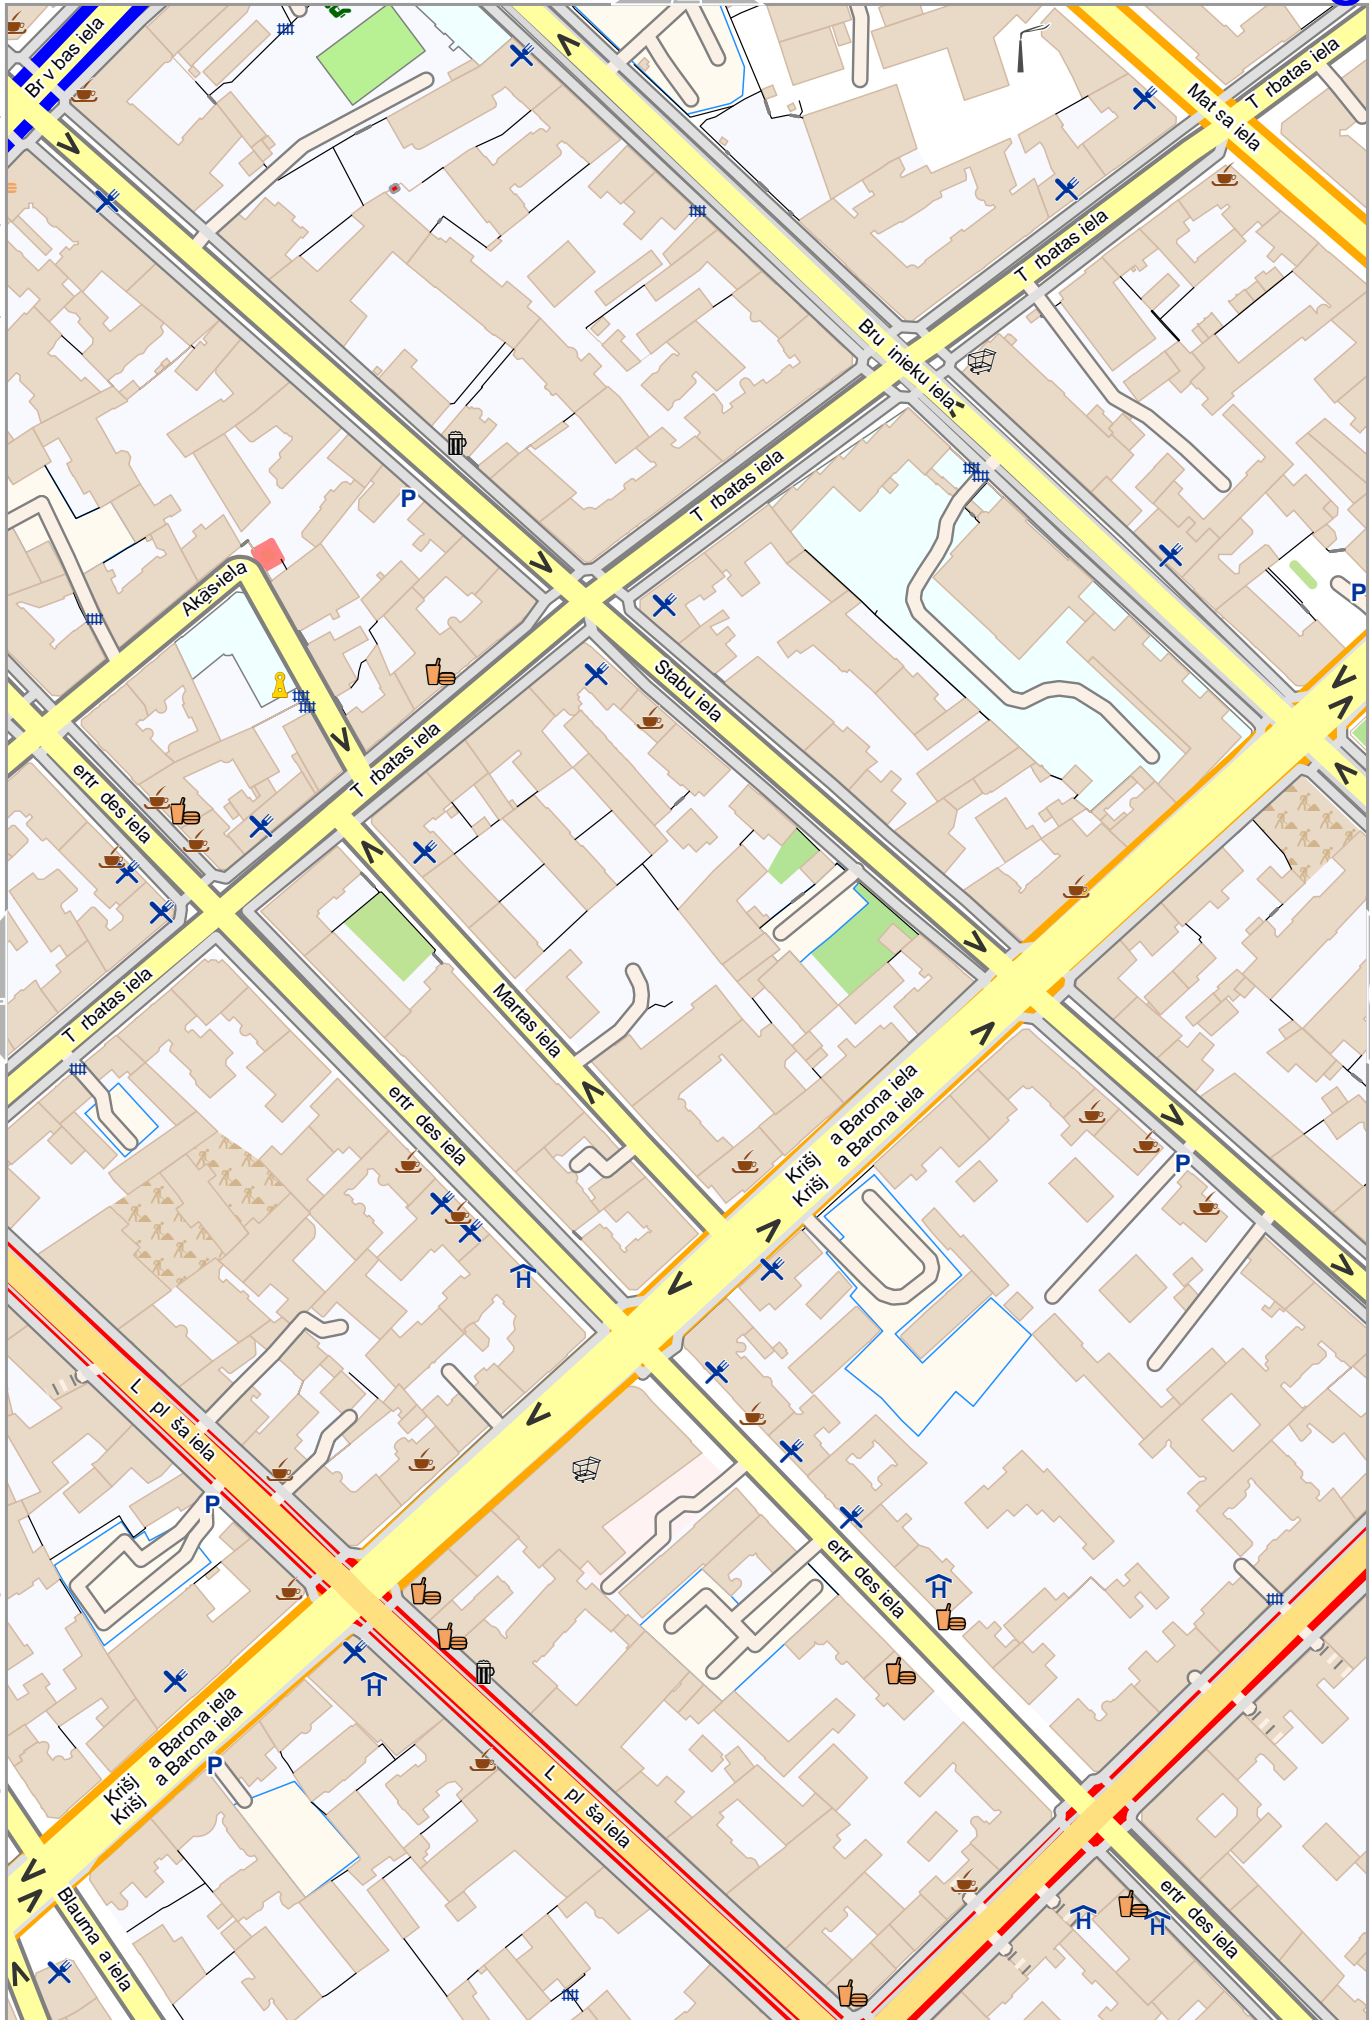

Map data © OpenStreetMap contributors

lon 24.13926 lat 56.95446

[lon 24.13187 lat 56.95847 | nom. scale = 1 / 25000]

pdfmap_20231229_112418_PartyTime_24.1281_56.9554_856.pdf

0 10 m 100 m 130 m

PartyTime

Map data © OpenStreetMap contributors

lon 24.12447 lat 56.95847

lon 24.11708 lat 56.95247 [nom. scale = 1 / 2500]

pdfmap_20231229_112418_PartyTime_24.1281_56.9554_856.pdf

PartyTime

Map data © OpenStreetMap contributors

lon 24.13187 lat 56.95847

lon 24.12447 lat 56.95247 [nom. scale = 1 / 25000]

pdfmap_20231229_112418_PartyTime_24.1281_56.9554_856.pdf

Map data © OpenStreetMap contributors

lon 24.13926 lat 56.95847

lon 24.13187 lat 56.95247 [nom. scale = 1 / 2500]

Map data © OpenStreetMap contributors

lon 24.13926 lat 56.95247

[lon 24.13187 lat 56.94648 | nom. scale = 1 / 25000]

pdfmap, 20231229, 112418_PartyTime_24.1281_56.9554_856.pdf

0 10 m 100 m 130 m