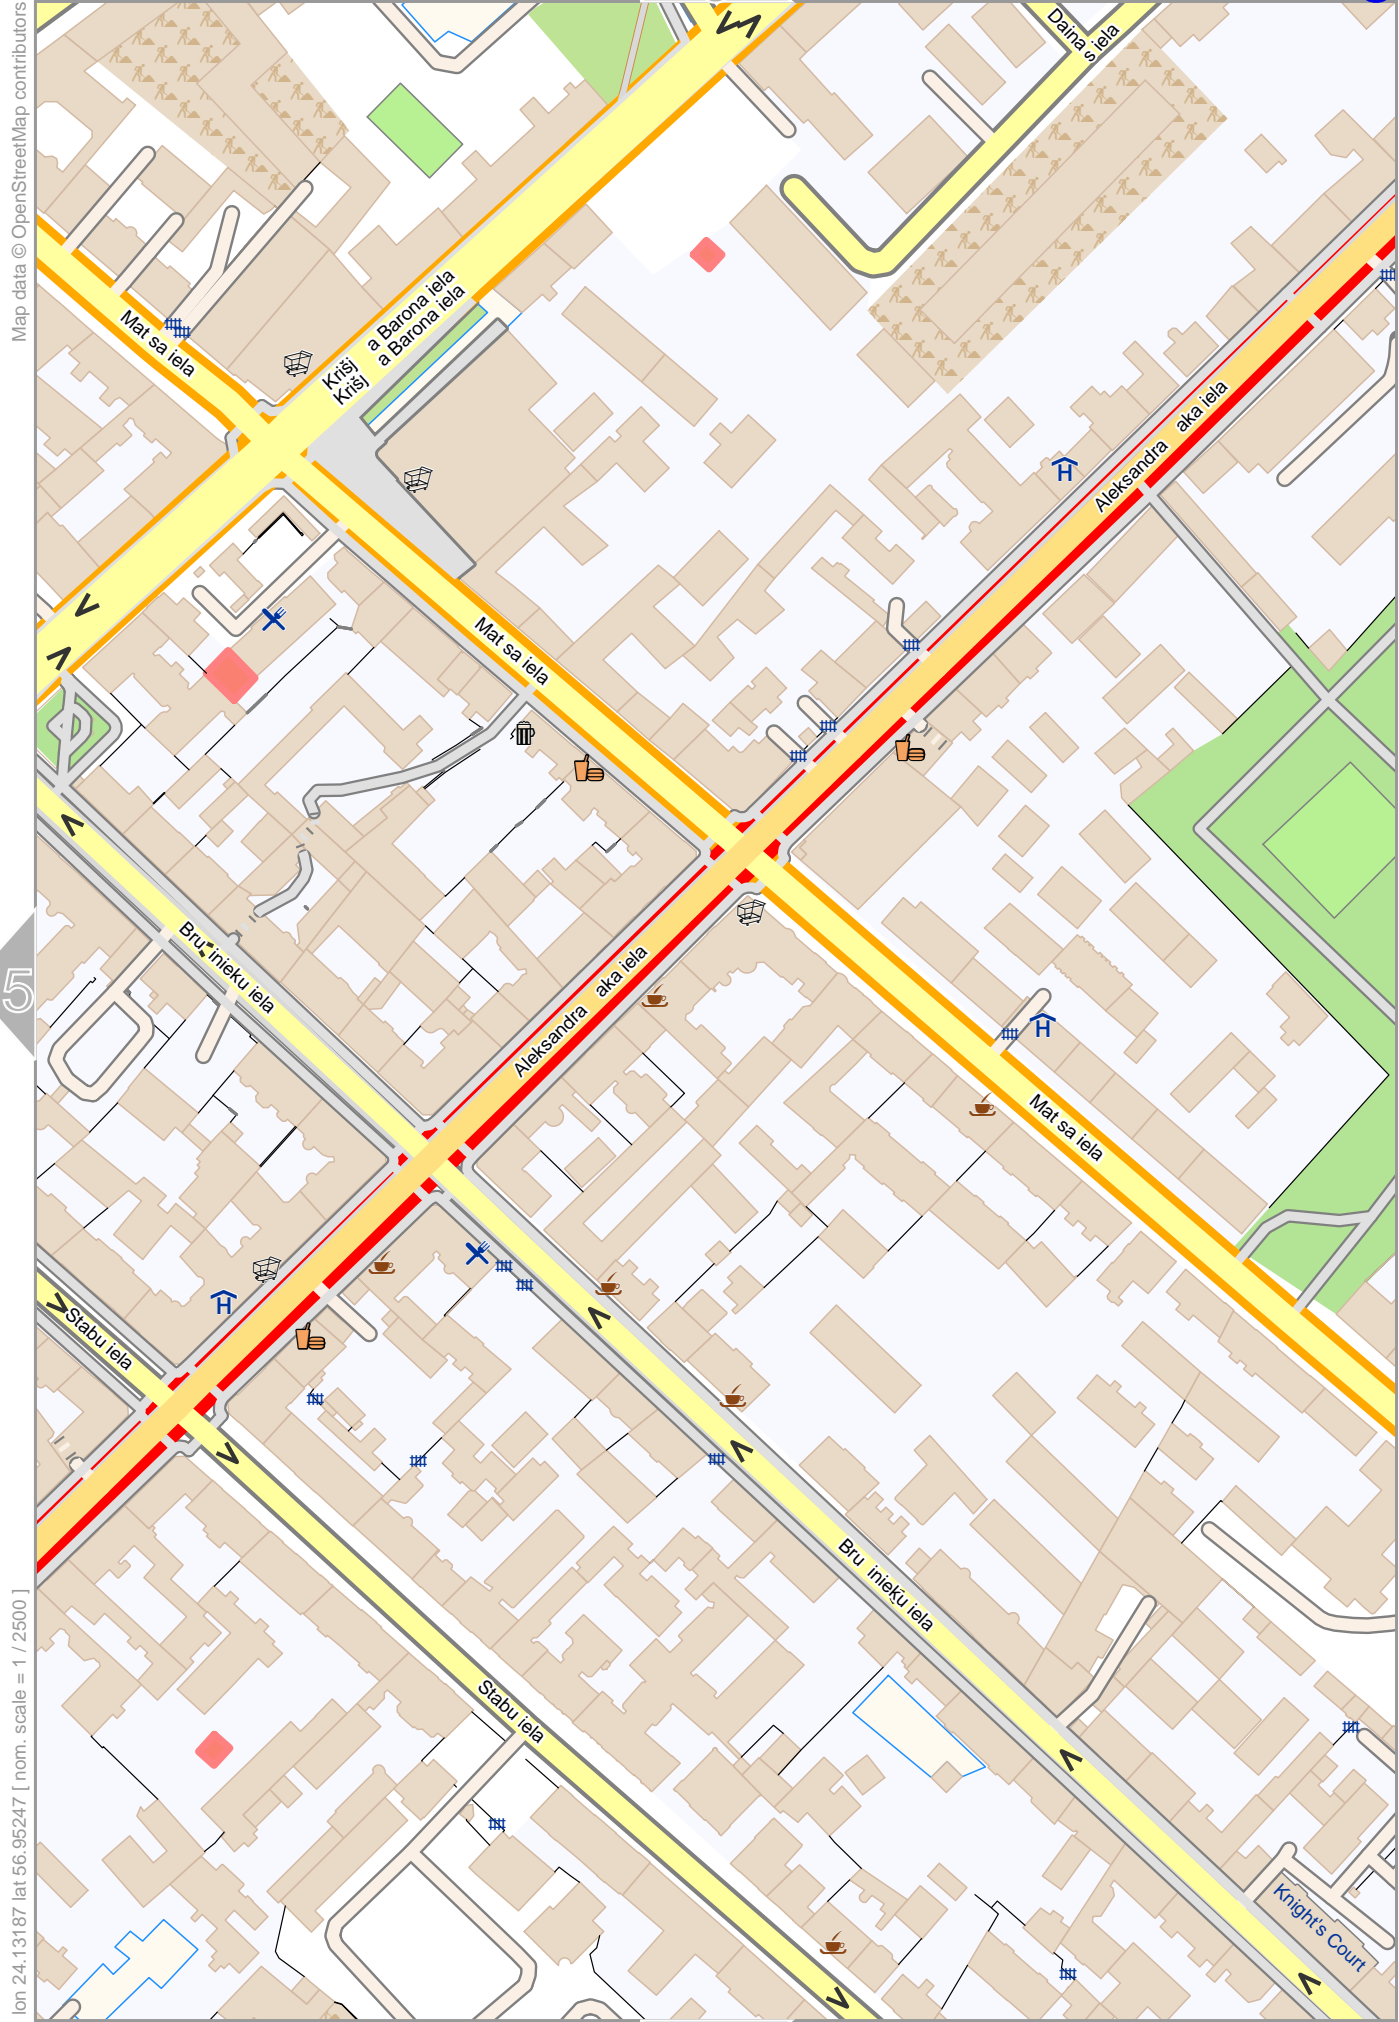

Map data © OpenStreetMap contributors

lon 24.13926 lat 56.95446

[lon 24.13187 lat 56.95847 | nom. scale = 1 / 25000]

pdfmap_20231229_112418_PartyTime_24.1281_56.9554_856.pdf

0 10 m 100 m 130 m

PartyTime

Map data © OpenStreetMap contributors

lon 24.12447 lat 56.95847

lon 24.11708 lat 56.95247 [nom. scale = 1 / 2500]

pdfmap_20231229_112418_PartyTime_24.1281_56.9554_856.pdf

PartyTime

Map data © OpenStreetMap contributors

lon 24.13187 lat 56.95847

lon 24.12447 lat 56.95247 [nom. scale = 1 / 25000]

pdfmap_20231229_112418_PartyTime_24.1281_56.9554_856.pdf

Map data © OpenStreetMap contributors

lon 24.13926 lat 56.95847

lon 24.13187 lat 56.95247 [nom. scale = 1 / 2500]

Map data © OpenStreetMap contributors

lon 24.13926 lat 56.95247

[lon 24.13187 lat 56.94648 | nom. scale = 1 / 25000]

pdfmap, 20231229, 112418_PartyTime_24.1281_56.9554_856.pdf

0 10 m 100 m 130 m