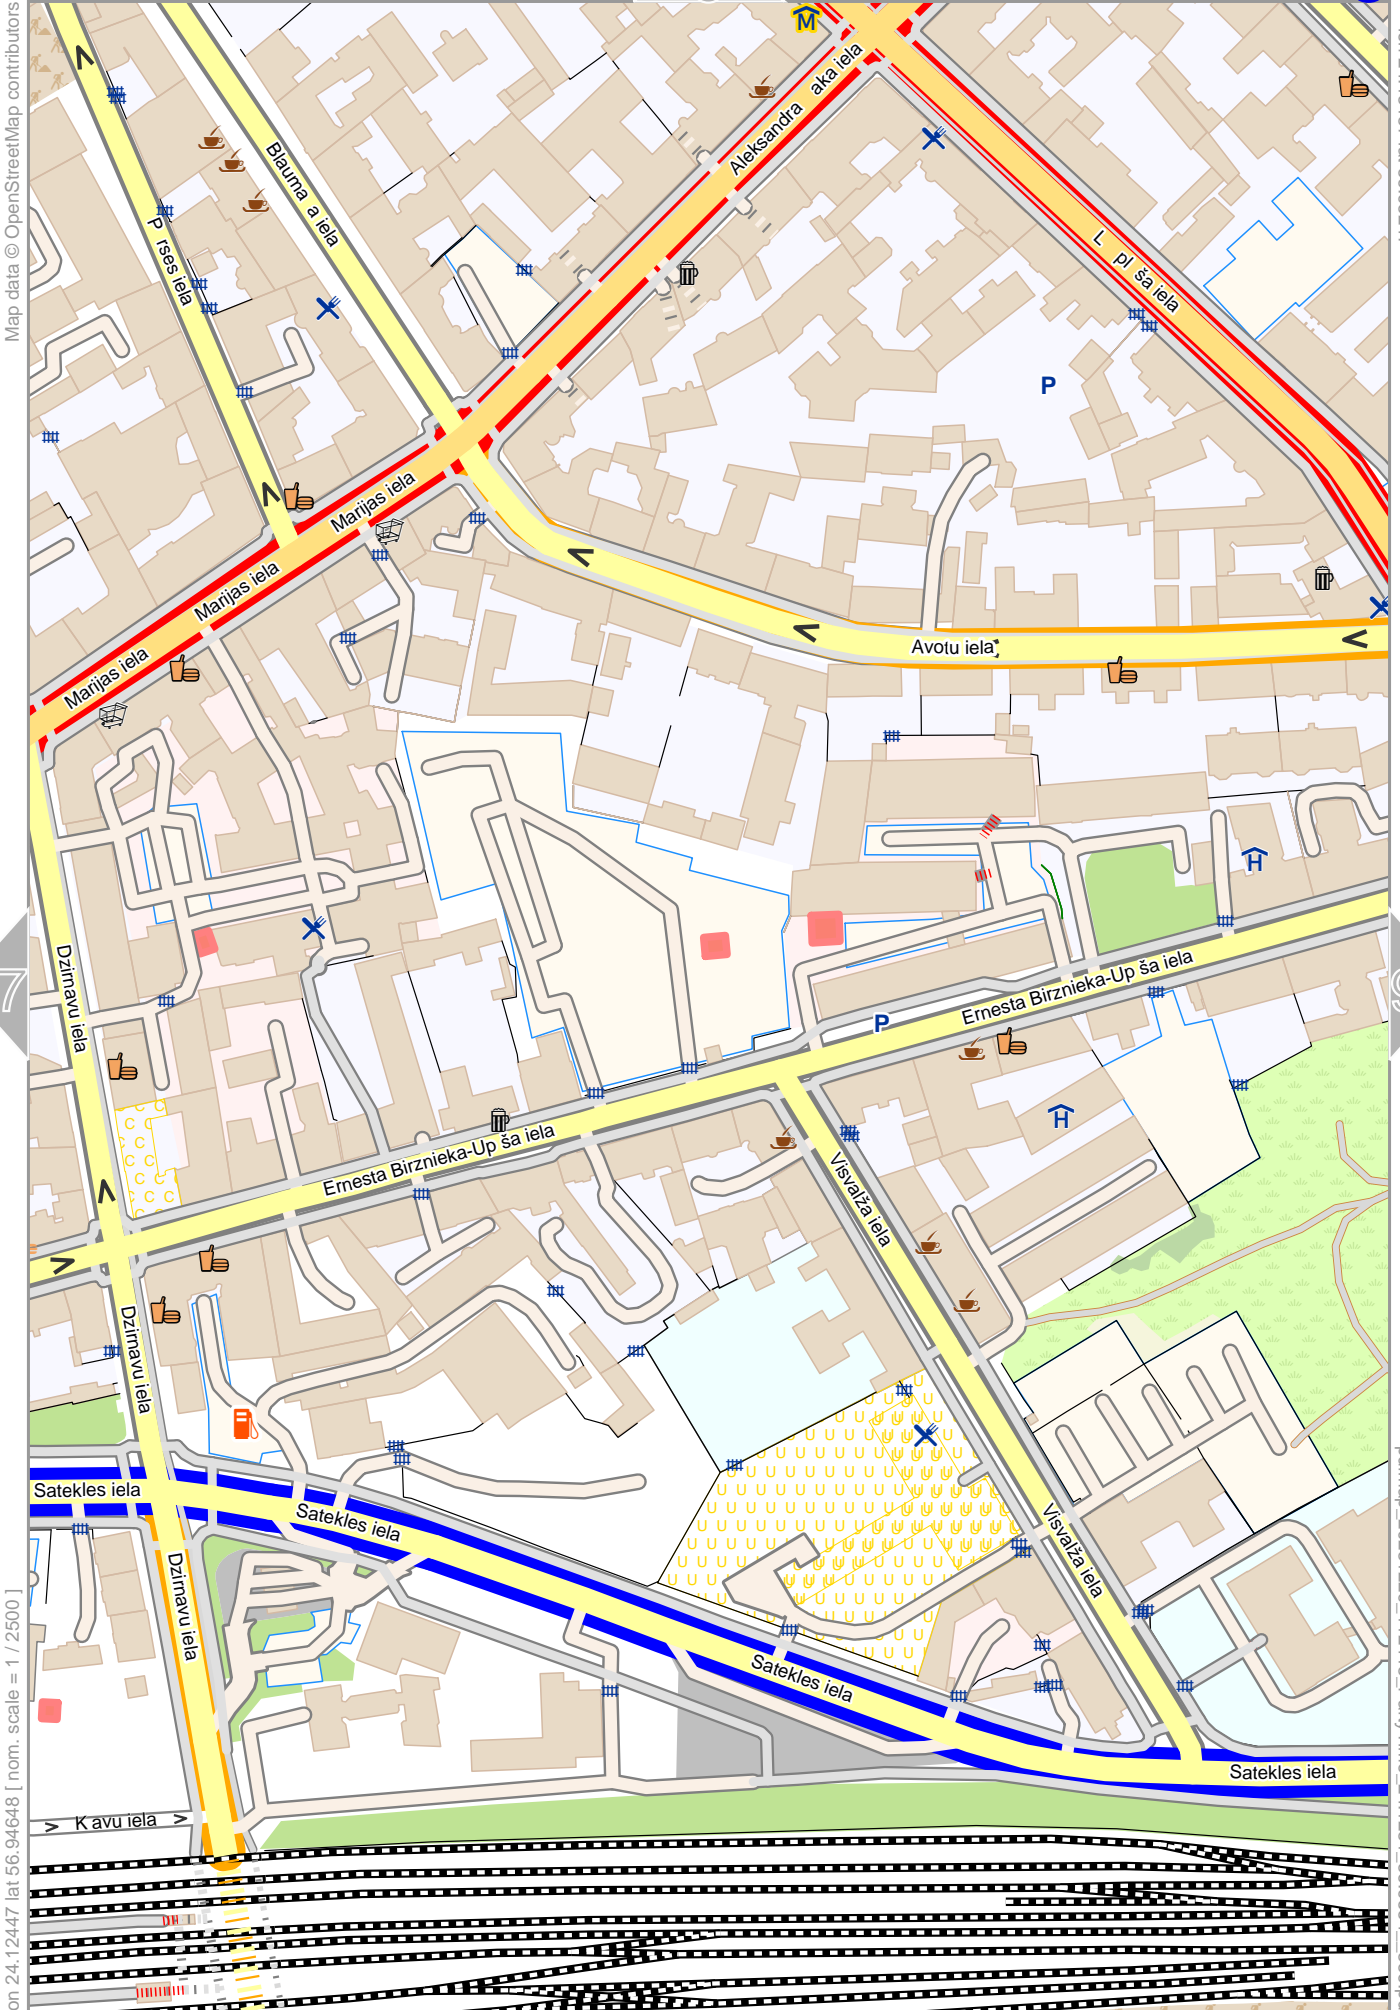

lon 24.12447 lat 56.95847

lon 24.11708 lat 56.95247 [nom. scale = 1 / 2500]

pdfmap_20231229_112418_PartyTime_24.1281_56.9554_856.pdf

PartyTime

Map data © OpenStreetMap contributors

lon 24.13187 lat 56.95847

lon 24.12447 lat 56.95247 [nom. scale = 1 / 25000]

pdfmap_20231229_112418_PartyTime_24.1281_56.9554_856.pdf

Map data © OpenStreetMap contributors

lon 24.13926 lat 56.95847

lon 24.13187 lat 56.95247 [nom. scale = 1 / 2500]

pdfmap_20231229_112418_PartyTime_24.1281_56.9554_856.pdf

0 10 m 100 m 130 m

Map data © OpenStreetMap contributors

lon 24.12447 lat 56.95247

lon 24.11708 lat 56.94648 [nom. scale = 1 / 2500]

pdfmap_20231229_112418_PartyTime_24.1281_56.9554_856.pdf

0 10 m 100 m 130 m

Map data © OpenStreetMap contributors

lon 24.13187 lat 56.95247

[lon 24.12447 lat 56.94648] nom. scale = 1 / 25000

pdfmap_20231229_112418_PartyTime_24.1281_56.9554_856.pdf

0 10 m 100 m 130 m