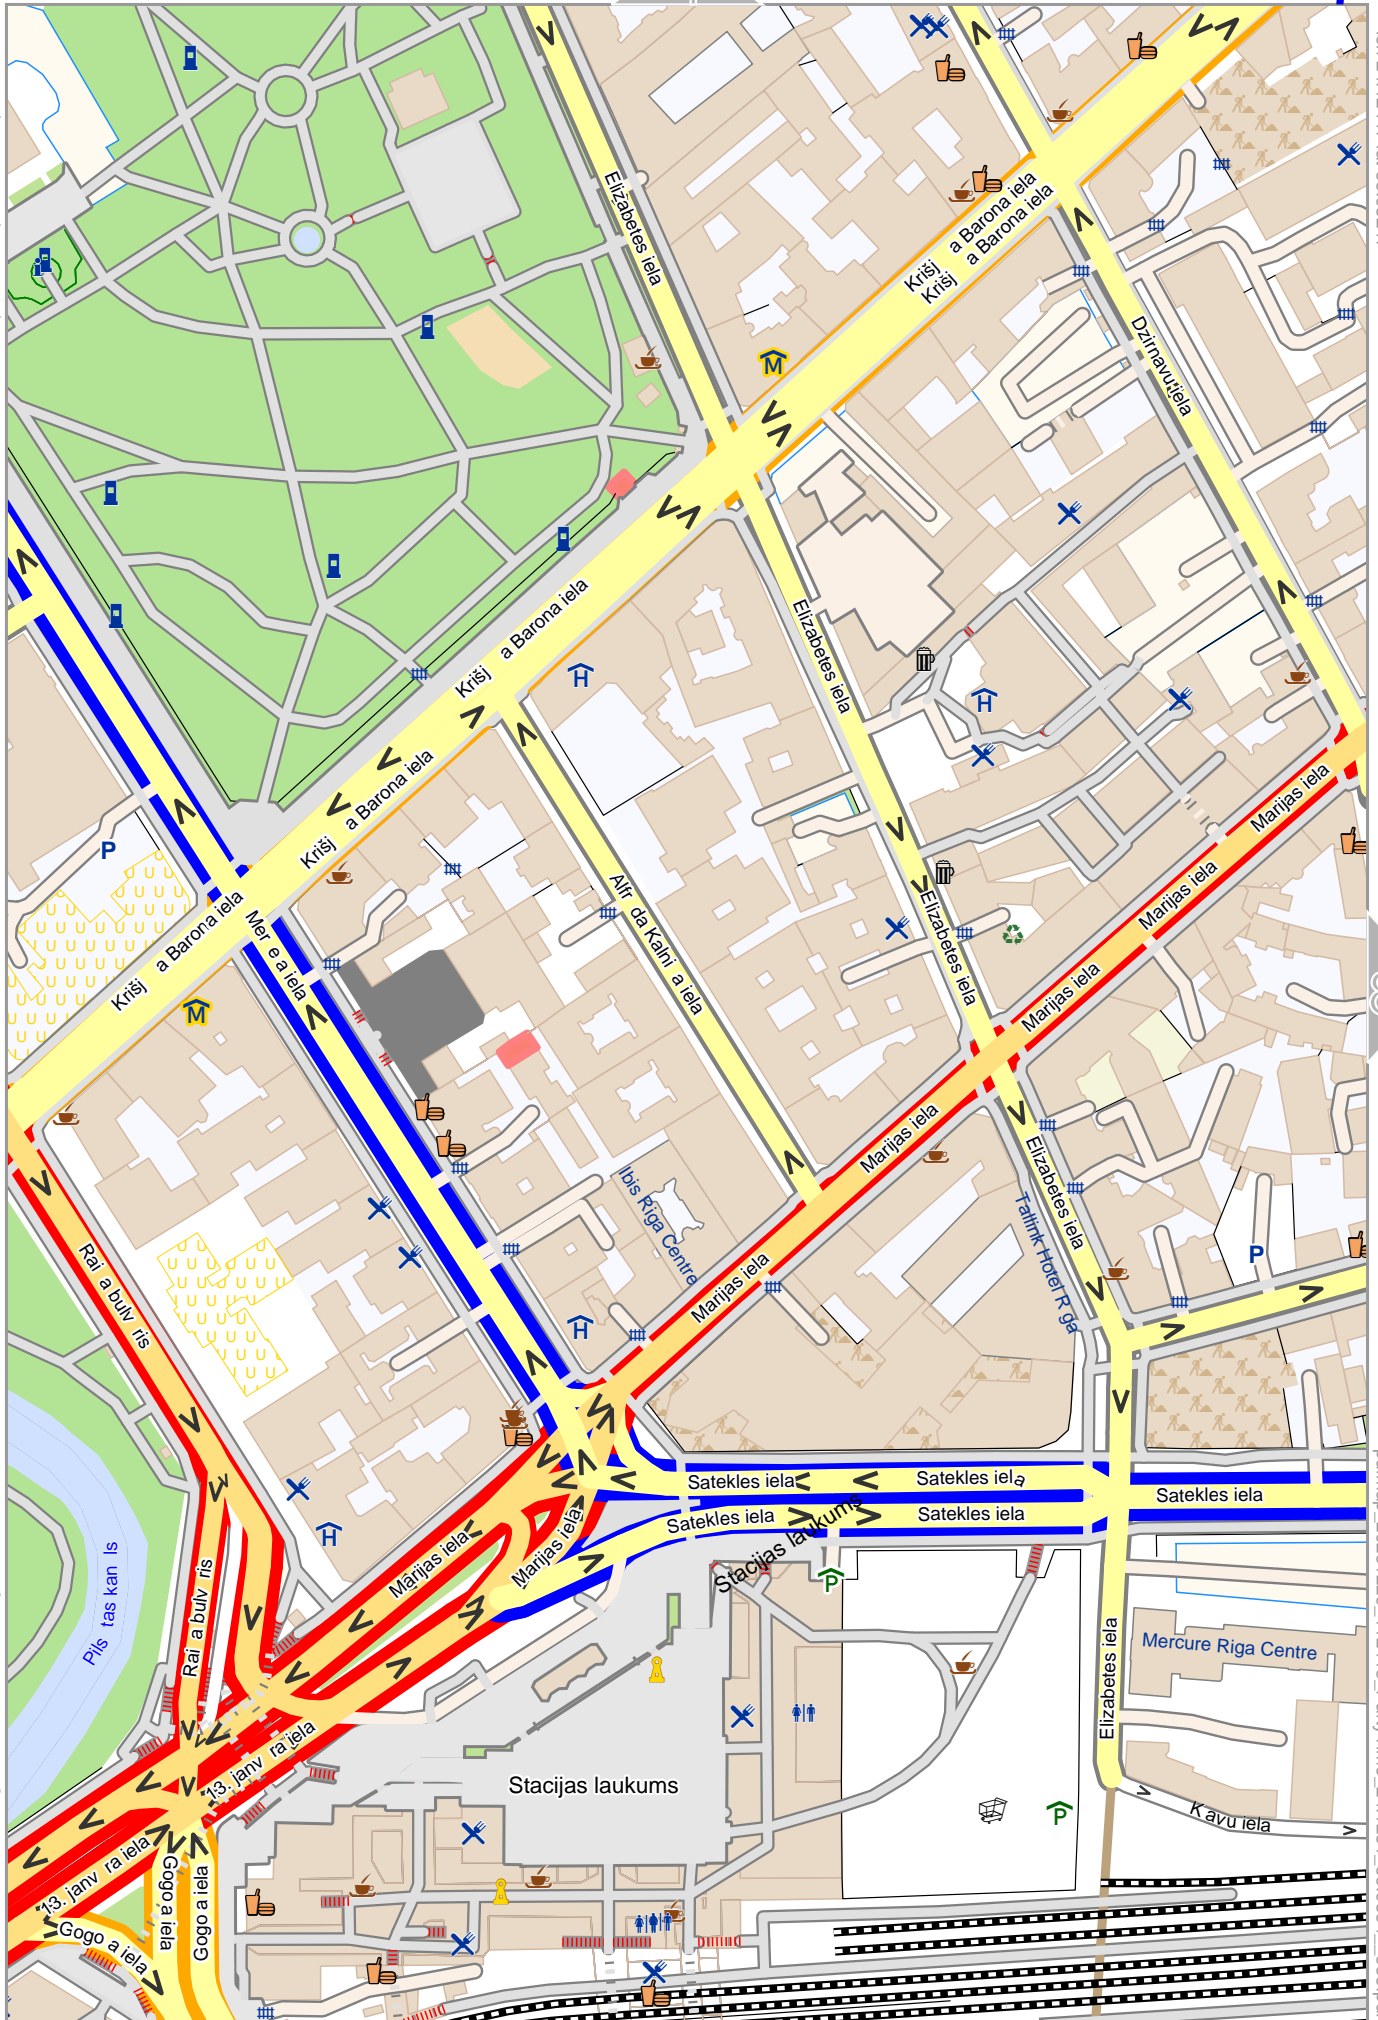

Map data © OpenStreetMap contributors

lon 24.13926 lat 56.95446

[lon 24.13187 lat 56.95847 | nom. scale = 1 / 25000]

pdfmap_20231229_112418_PartyTime_24.1281_56.9554_856.pdf

0 10 m 100 m 130 m

PartyTime

Map data © OpenStreetMap contributors

lon 24.12447 lat 56.95847

lon 24.11708 lat 56.95247 [nom. scale = 1 / 2500]

pdfmap_20231229_112418_PartyTime_24.1281_56.9554_856.pdf

PartyTime

Map data © OpenStreetMap contributors

lon 24.13187 lat 56.95847

lon 24.12447 lat 56.95247 [nom. scale = 1 / 25000]

pdfmap_20231229_112418_PartyTime_24.1281_56.9554_856.pdf

Map data © OpenStreetMap contributors

lon 24.13926 lat 56.95847

lon 24.13187 lat 56.95247 [nom. scale = 1 / 2500]

pdfmap_20231229_112418_PartyTime_24.1281_56.9554_856.pdf

0 10 m 100 m 130 m

Map data © OpenStreetMap contributors

lon 24.12447 lat 56.95247

lon 24.11708 lat 56.94648 [nom. scale = 1 / 2500]

pdfmap_20231229_112418_PartyTime_24.1281_56.9554_856.pdf