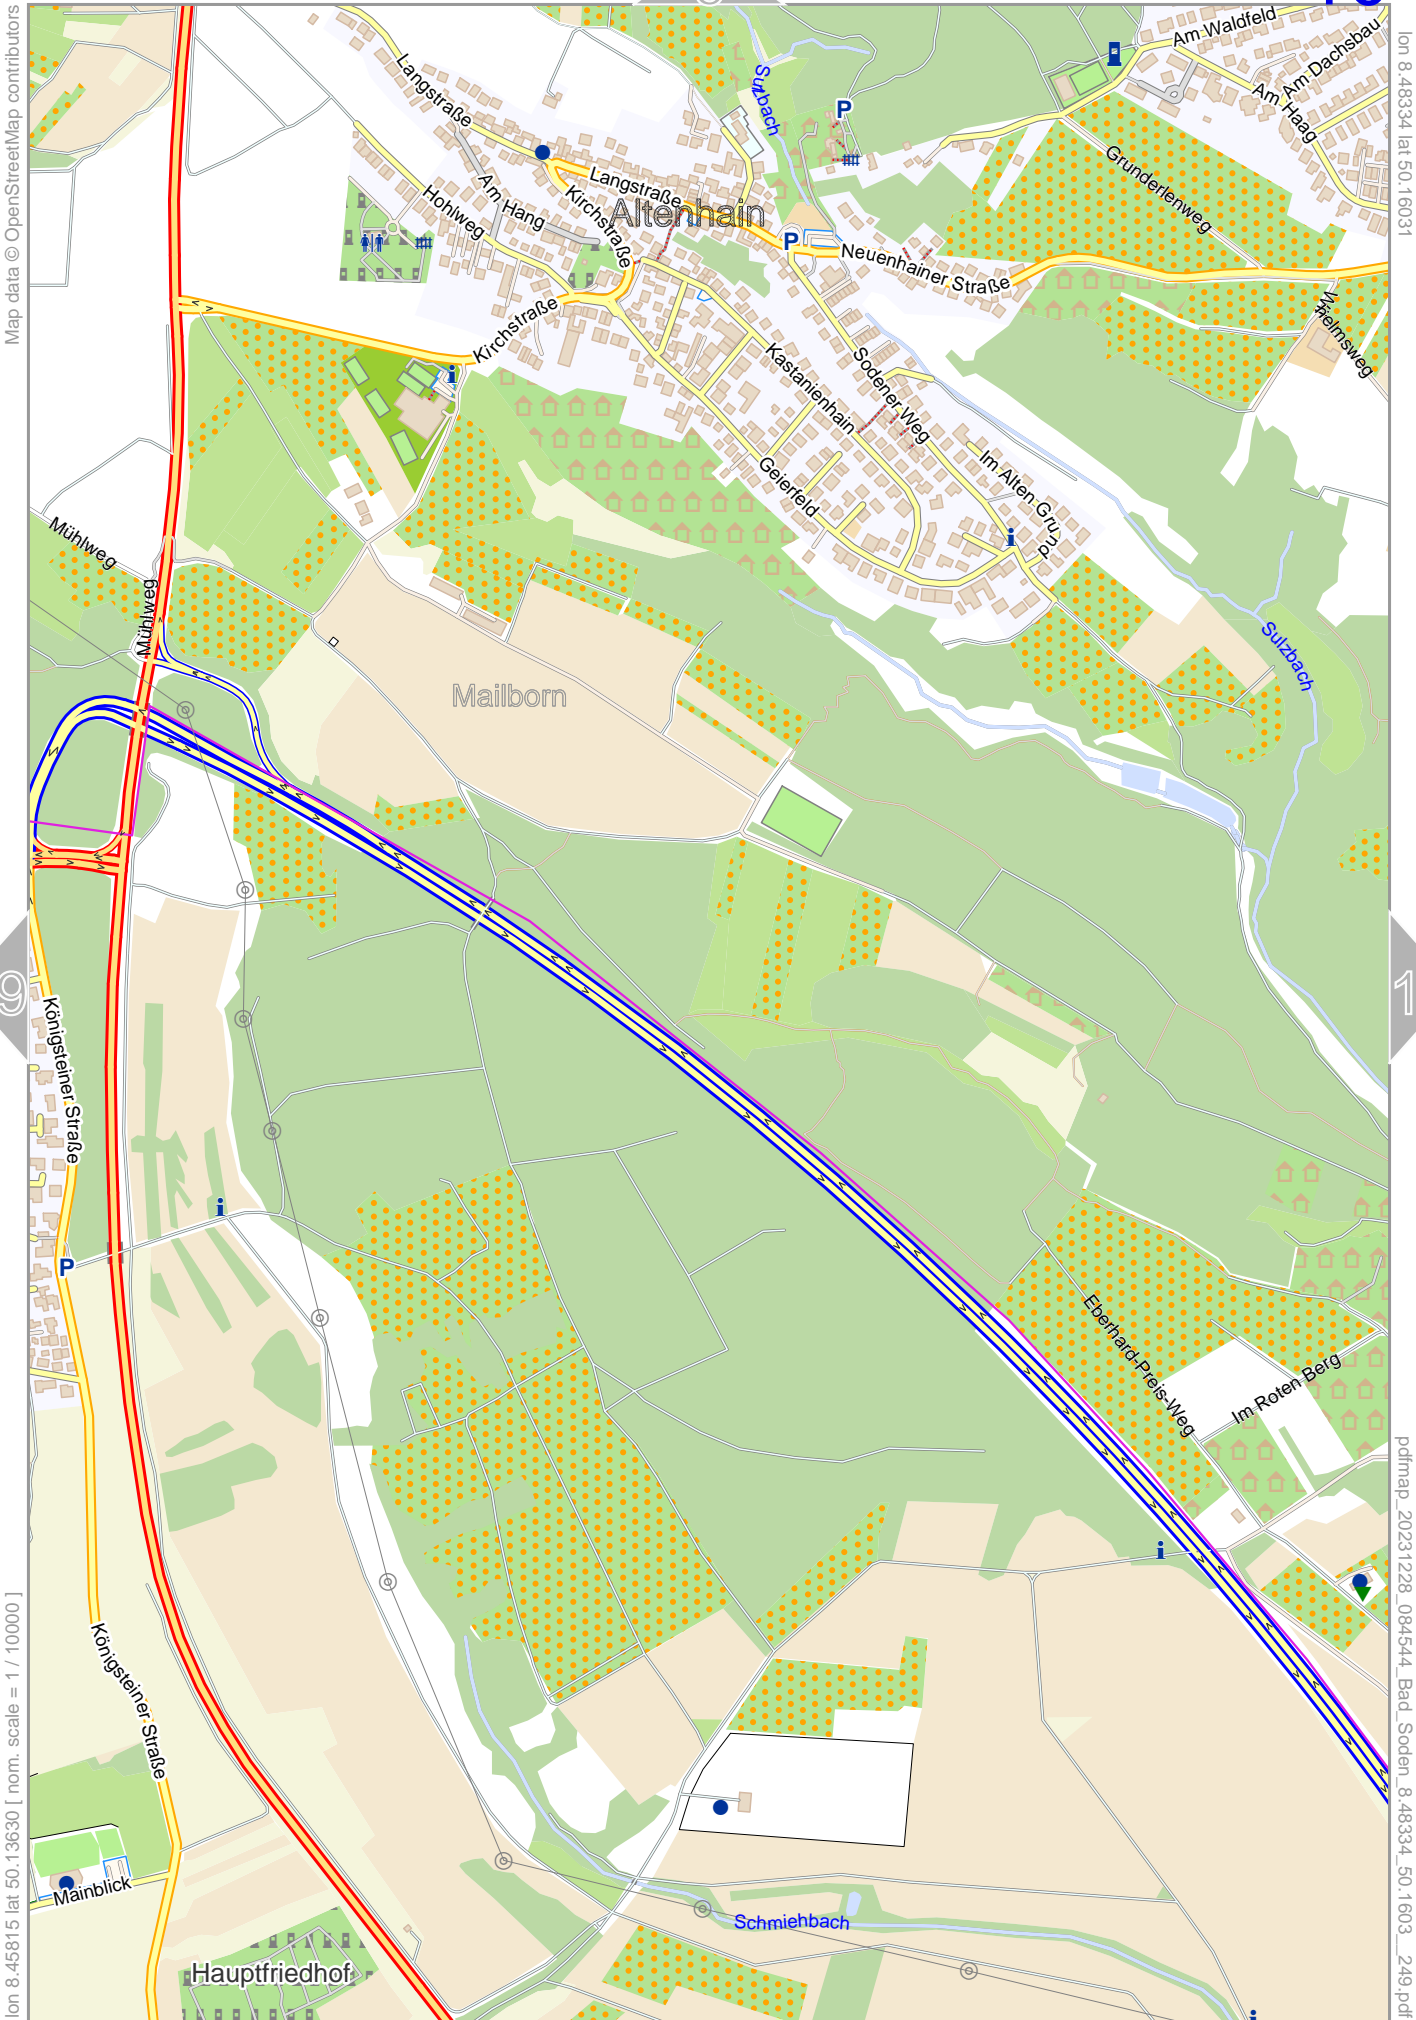

# Bad Soden

Map data © OpenStreetMap contributors

lon 8.48334 lat 50.20831

[lon 8.45815 lat 50.18431 | nom. scale = 1 / 10000]

pdfmap\_20231228\_084544\_Bad\_Soden\_8.48334\_50.1603\_249.pdf

0 100 m 500 m

# Bad Soden

Map data © OpenStreetMap contributors

lon 8.53372 lat 50.20831

[lon 8.50853 lat 50.18431 | nom. scale = 1 / 10000]

pdfmap\_20231228\_084544\_Bad\_Soden\_8.48334\_50.1603\_249.pdf

0 100 m 500 m

# Bad Soden

Map data © OpenStreetMap contributors

lon 8.45815 lat 50.16031

pdfmap\_20231228\_084544\_Bad\_Soden\_8.48334\_50.1603\_249.pdf

[lon 8.43296 lat 50.13630 | nom. scale = 1 / 10000 ]

0 100 m 500 m

# Bad Soden

6

Map data © OpenStreetMap contributors

lon 8.48334 lat 50.16031

pdfmap\_20231228\_084544\_Bad\_Soden\_8.48334\_50.1603\_249.pdf

[lon 8.45815 lat 50.13630 | nom. scale = 1 / 100000 ]

0 100 m 500 m