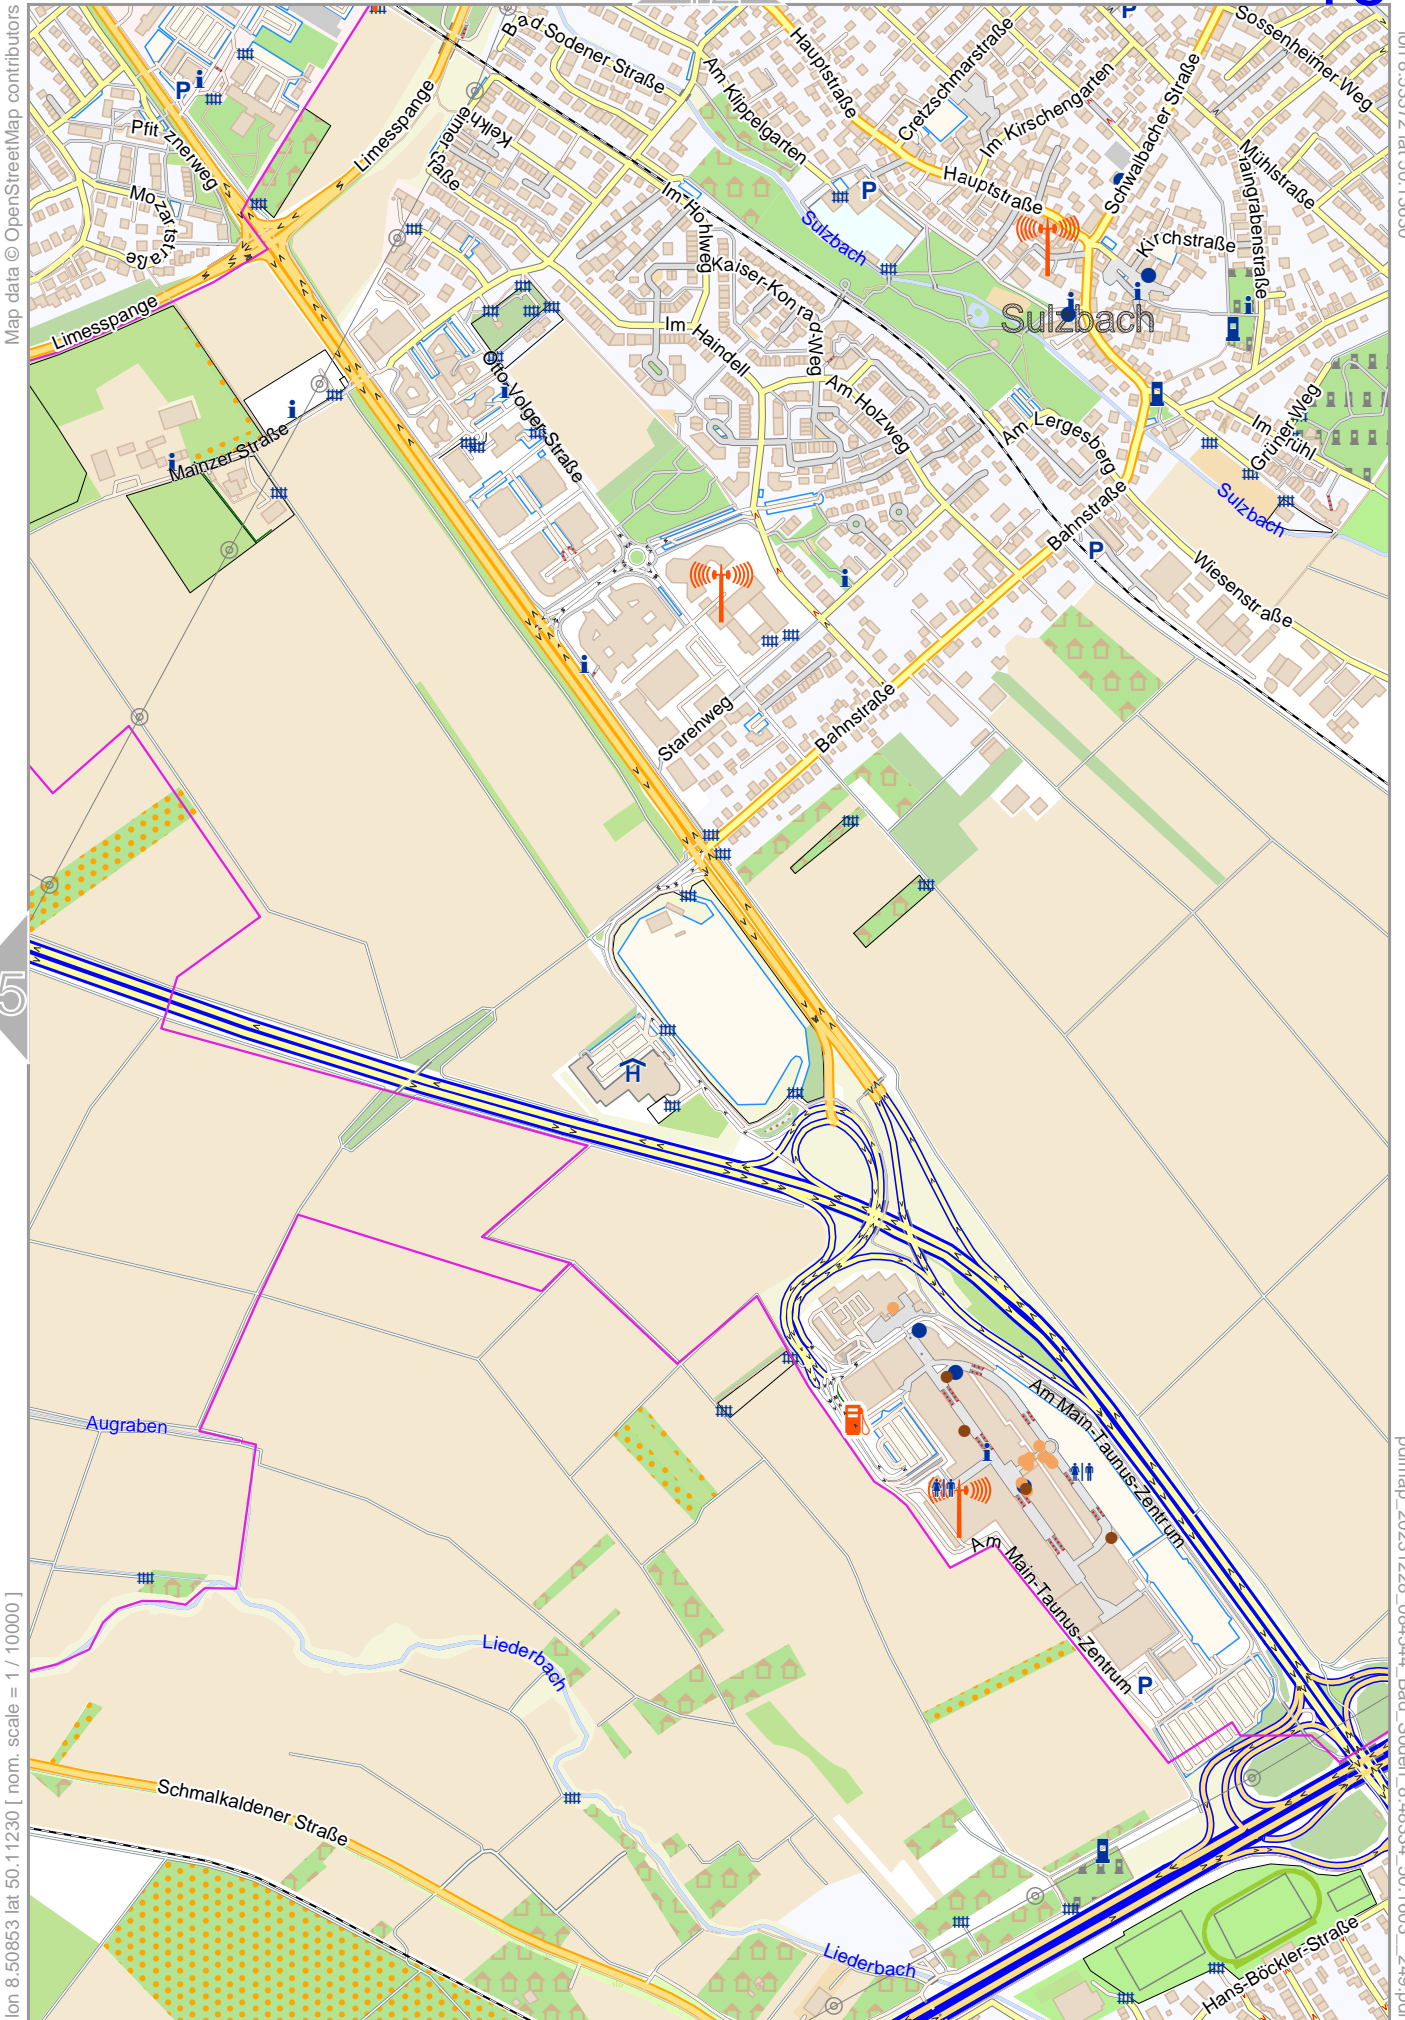

# Bad Soden

Map data © OpenStreetMap contributors

lon 8.48334 lat 50.20831

[lon 8.45815 lat 50.18431 | nom. scale = 1 / 10000]

pdfmap\_20231228\_084544\_Bad\_Soden\_8.48334\_50.1603\_249.pdf

0 100 m 500 m

# Bad Soden

Map data © OpenStreetMap contributors

lon 8.53372 lat 50.20831

[lon 8.50853 lat 50.18431 | nom. scale = 1 / 10000]

pdfmap\_20231228\_084544\_Bad\_Soden\_8.48334\_50.1603\_249.pdf

0 100 m 500 m

# Bad Soden

Map data © OpenStreetMap contributors

lon 8.50853 lat 50.13630

lon 8.48334 lat 50.11230 [ nom. scale = 1 / 10000 ]

pdfmap\_20231228\_084544\_Bad\_Soden\_8.48334\_50.1603\_249.pdf

0 100 m 500 m

Map data © OpenStreetMap contributors

lon 8.53372 lat 50.13630

15

12

[lon 8.50853 lat 50.11230 | nom. scale = 1 / 10000 ]

pdfmap\_20231228\_084544\_Bad\_Soden\_8.48334\_50.1603\_249.pdf