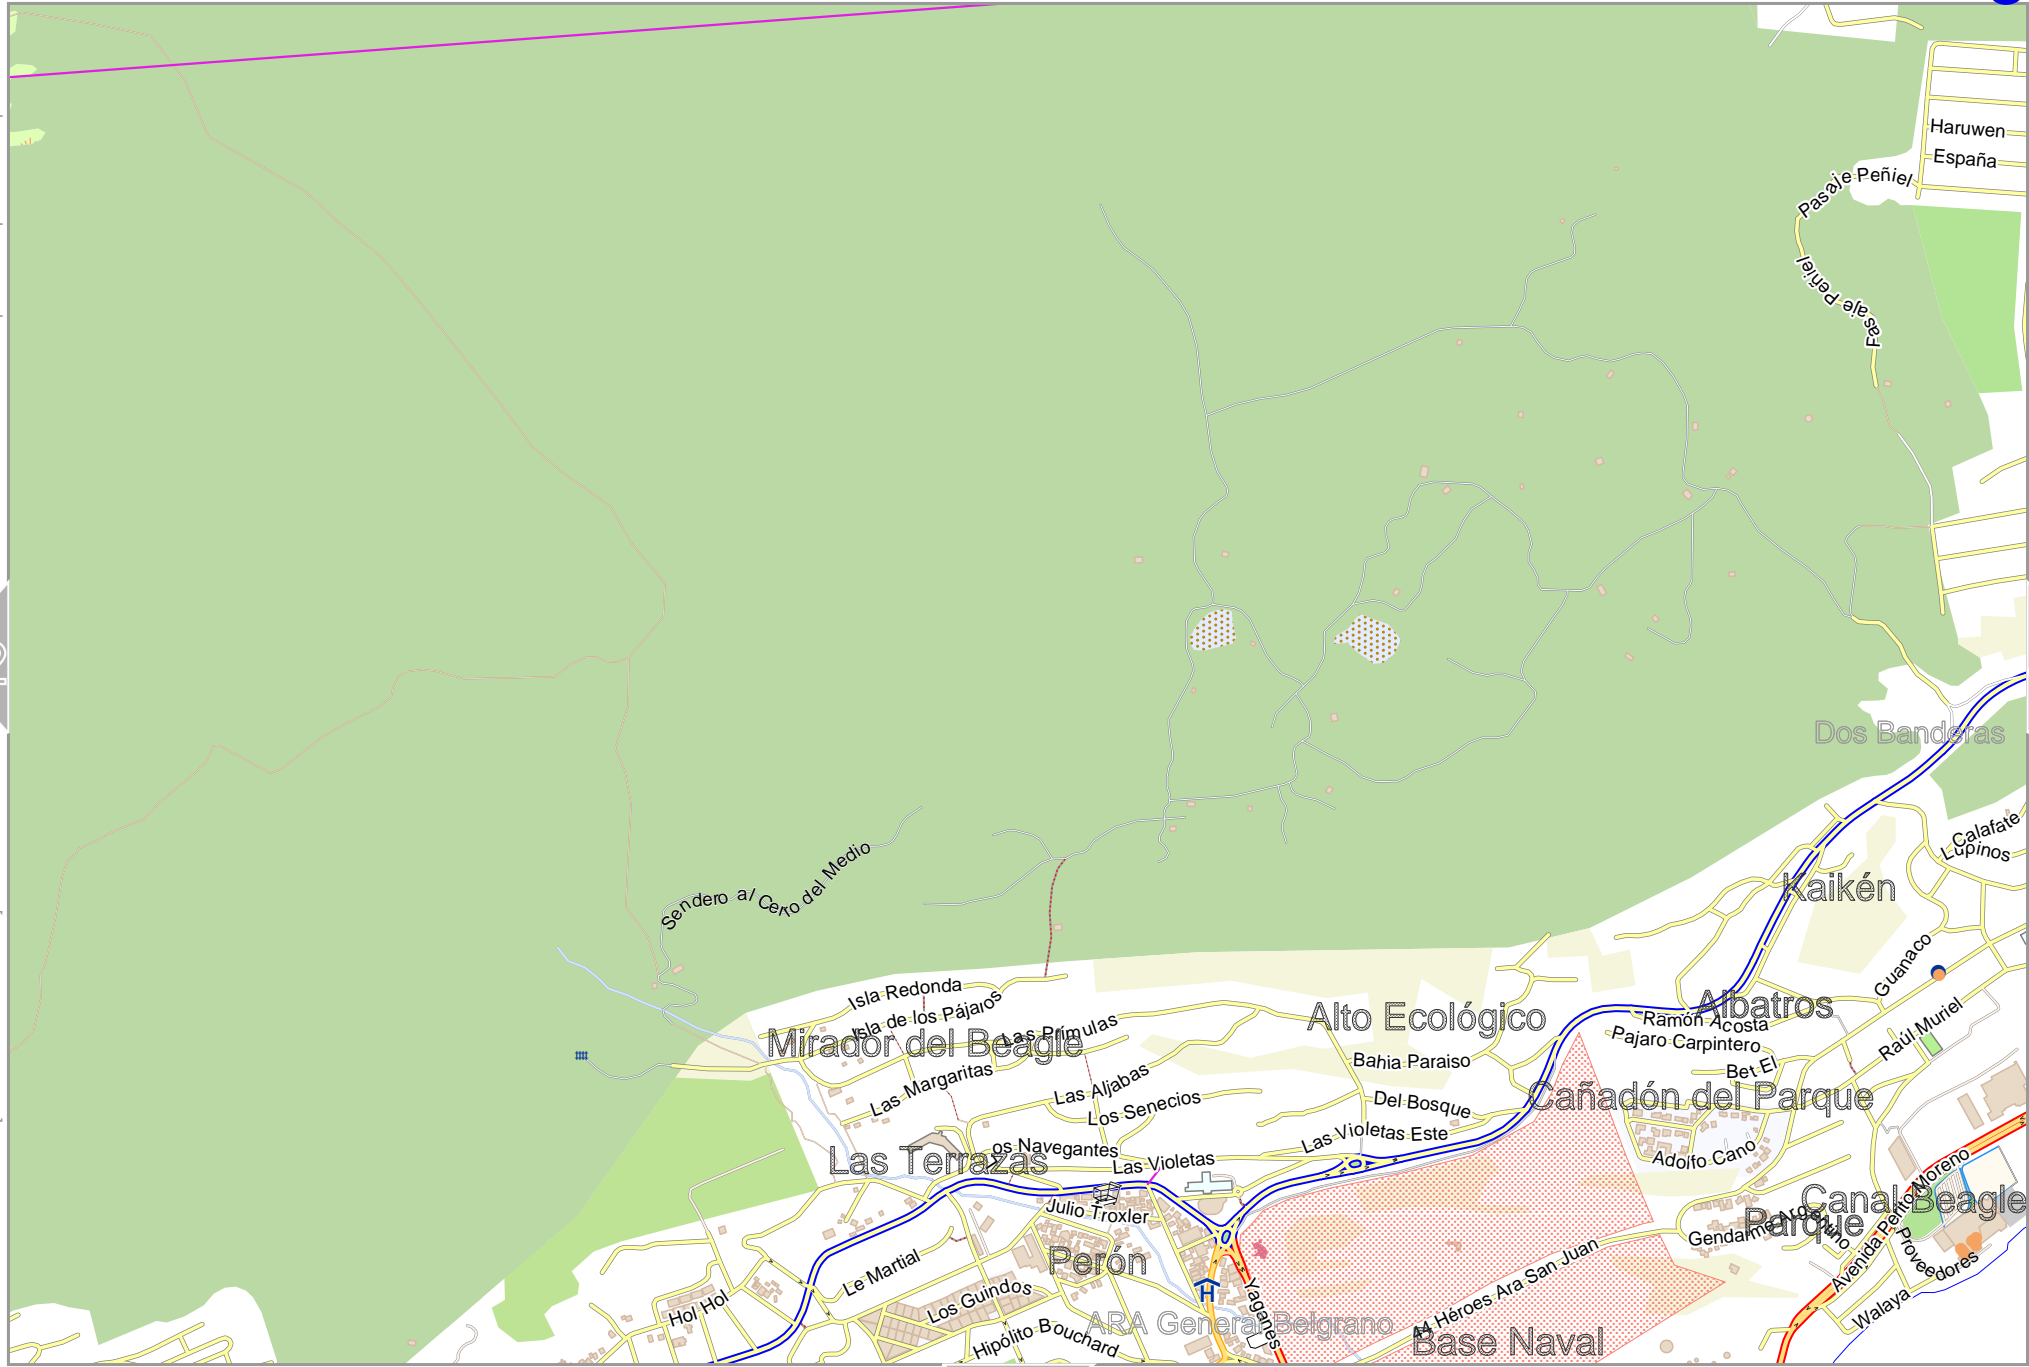

5

top

Map data © OpenStreetMap contributors

lon -68.33972 lat -54.80205 [ nom. scale = 1 / 15000 ]

lon -68.27742 lat -54.77780

pdfmap\_20231226\_130443\_Ushuaia\_-68.308\_-54.814\_205.pdf

# Ushuaia

Map data © OpenStreetMap contributors

lon -68.27742 lat -54.80205 [ nom. scale = 1 / 15000 ]

lon -68.21513 lat -54.77780

pdfmap\_20231226\_130443\_Ushuaia\_-68.308\_-54.814\_205.pdf

0 100 m 1000 m 1500 m

Map data © OpenStreetMap contributors

lon -68.40202 lat -54.82631 [ nom. scale = 1 / 15000 ]

lon -68.33972 lat -54.80205

pdfmap\_20231226\_130443\_Ushuaia\_-68.308\_-54.814\_205.pdf

0 100 m 1000 m 1500 m

Ushuaia

Map data © OpenStreetMap contributors

lon -68.27742 lat -54.80205

lon -68.33972 lat -54.82631 [ nom. scale = 1 / 150000 ]

pdfmap\_20231226\_130443\_Ushuaia\_-68.308\_-54.814\_205.pdf

Ushuaia

Map data © OpenStreetMap contributors