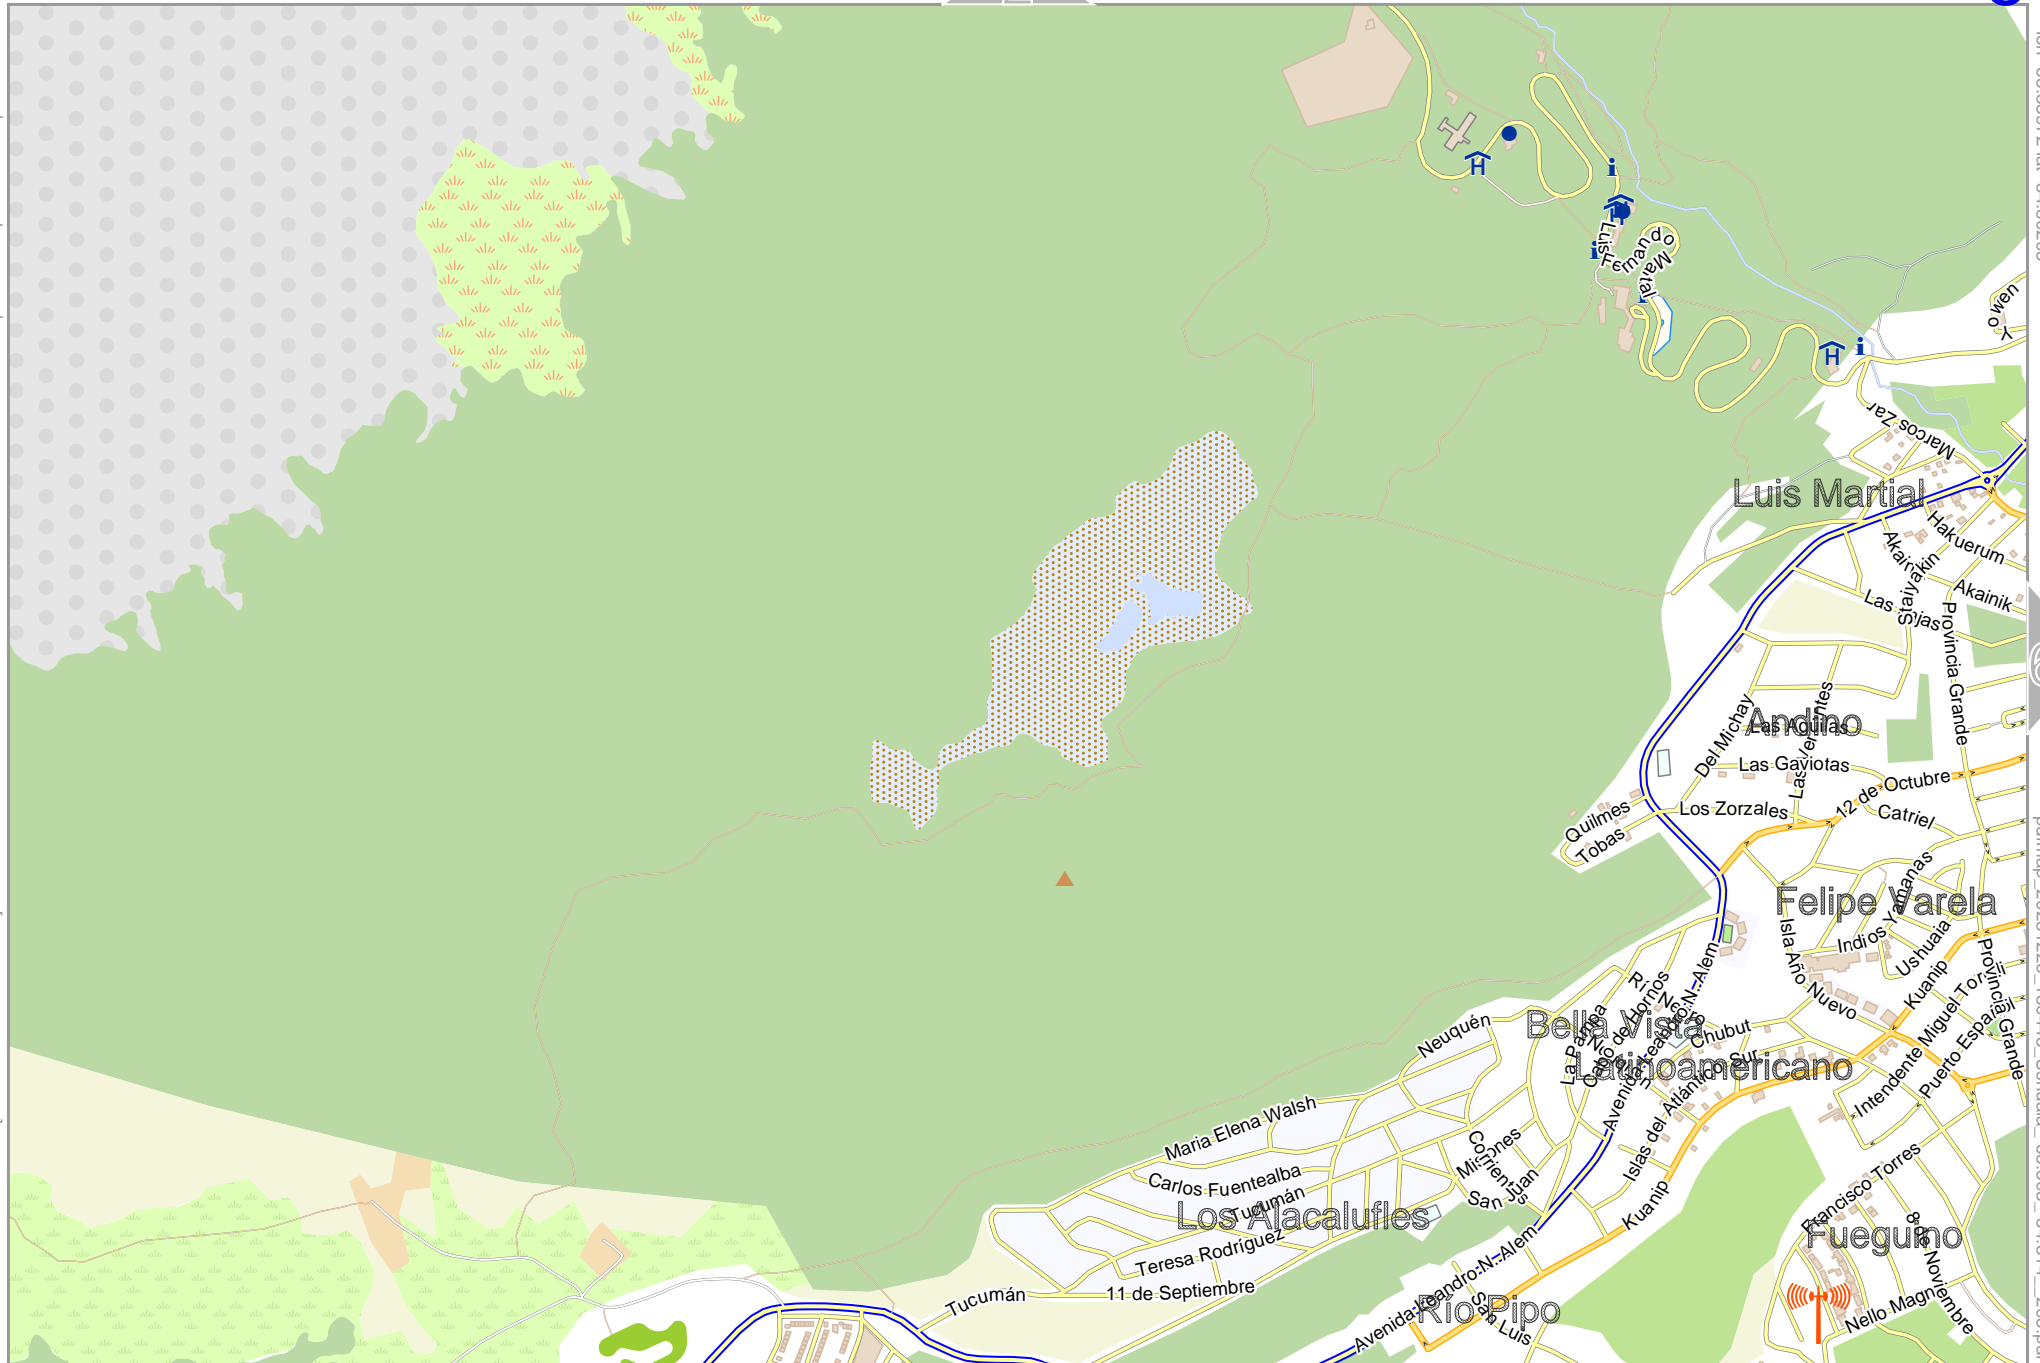

5

top

Map data © OpenStreetMap contributors

lon -68.33972 lat -54.80205 [ nom. scale = 1 / 15000 ]

lon -68.27742 lat -54.77780

pdfmap\_20231226\_130443\_Ushuaia\_-68.308\_-54.814\_205.pdf

# Ushuaia

Map data © OpenStreetMap contributors

lon -68.27742 lat -54.80205 [ nom. scale = 1 / 15000 ]

lon -68.21513 lat -54.77780

pdfmap\_20231226\_130443\_Ushuaia\_-68.308\_-54.814\_205.pdf

0 100 m 1000 m 1500 m

Map data © OpenStreetMap contributors

lon -68.40202 lat -54.82631 [ nom. scale = 1 / 15000 ]

lon -68.33972 lat -54.80205

pdfmap\_20231226\_130443\_Ushuaia\_-68.308\_-54.814\_205.pdf

0 100 m 1000 m 1500 m

Ushuaia

Map data © OpenStreetMap contributors

lon -68.27742 lat -54.80205

lon -68.33972 lat -54.82631 [ nom. scale = 1 / 150000 ]

pdfmap\_20231226\_130443\_Ushuaia\_-68.308\_-54.814\_205.pdf

Ushuaia

Map data © OpenStreetMap contributors