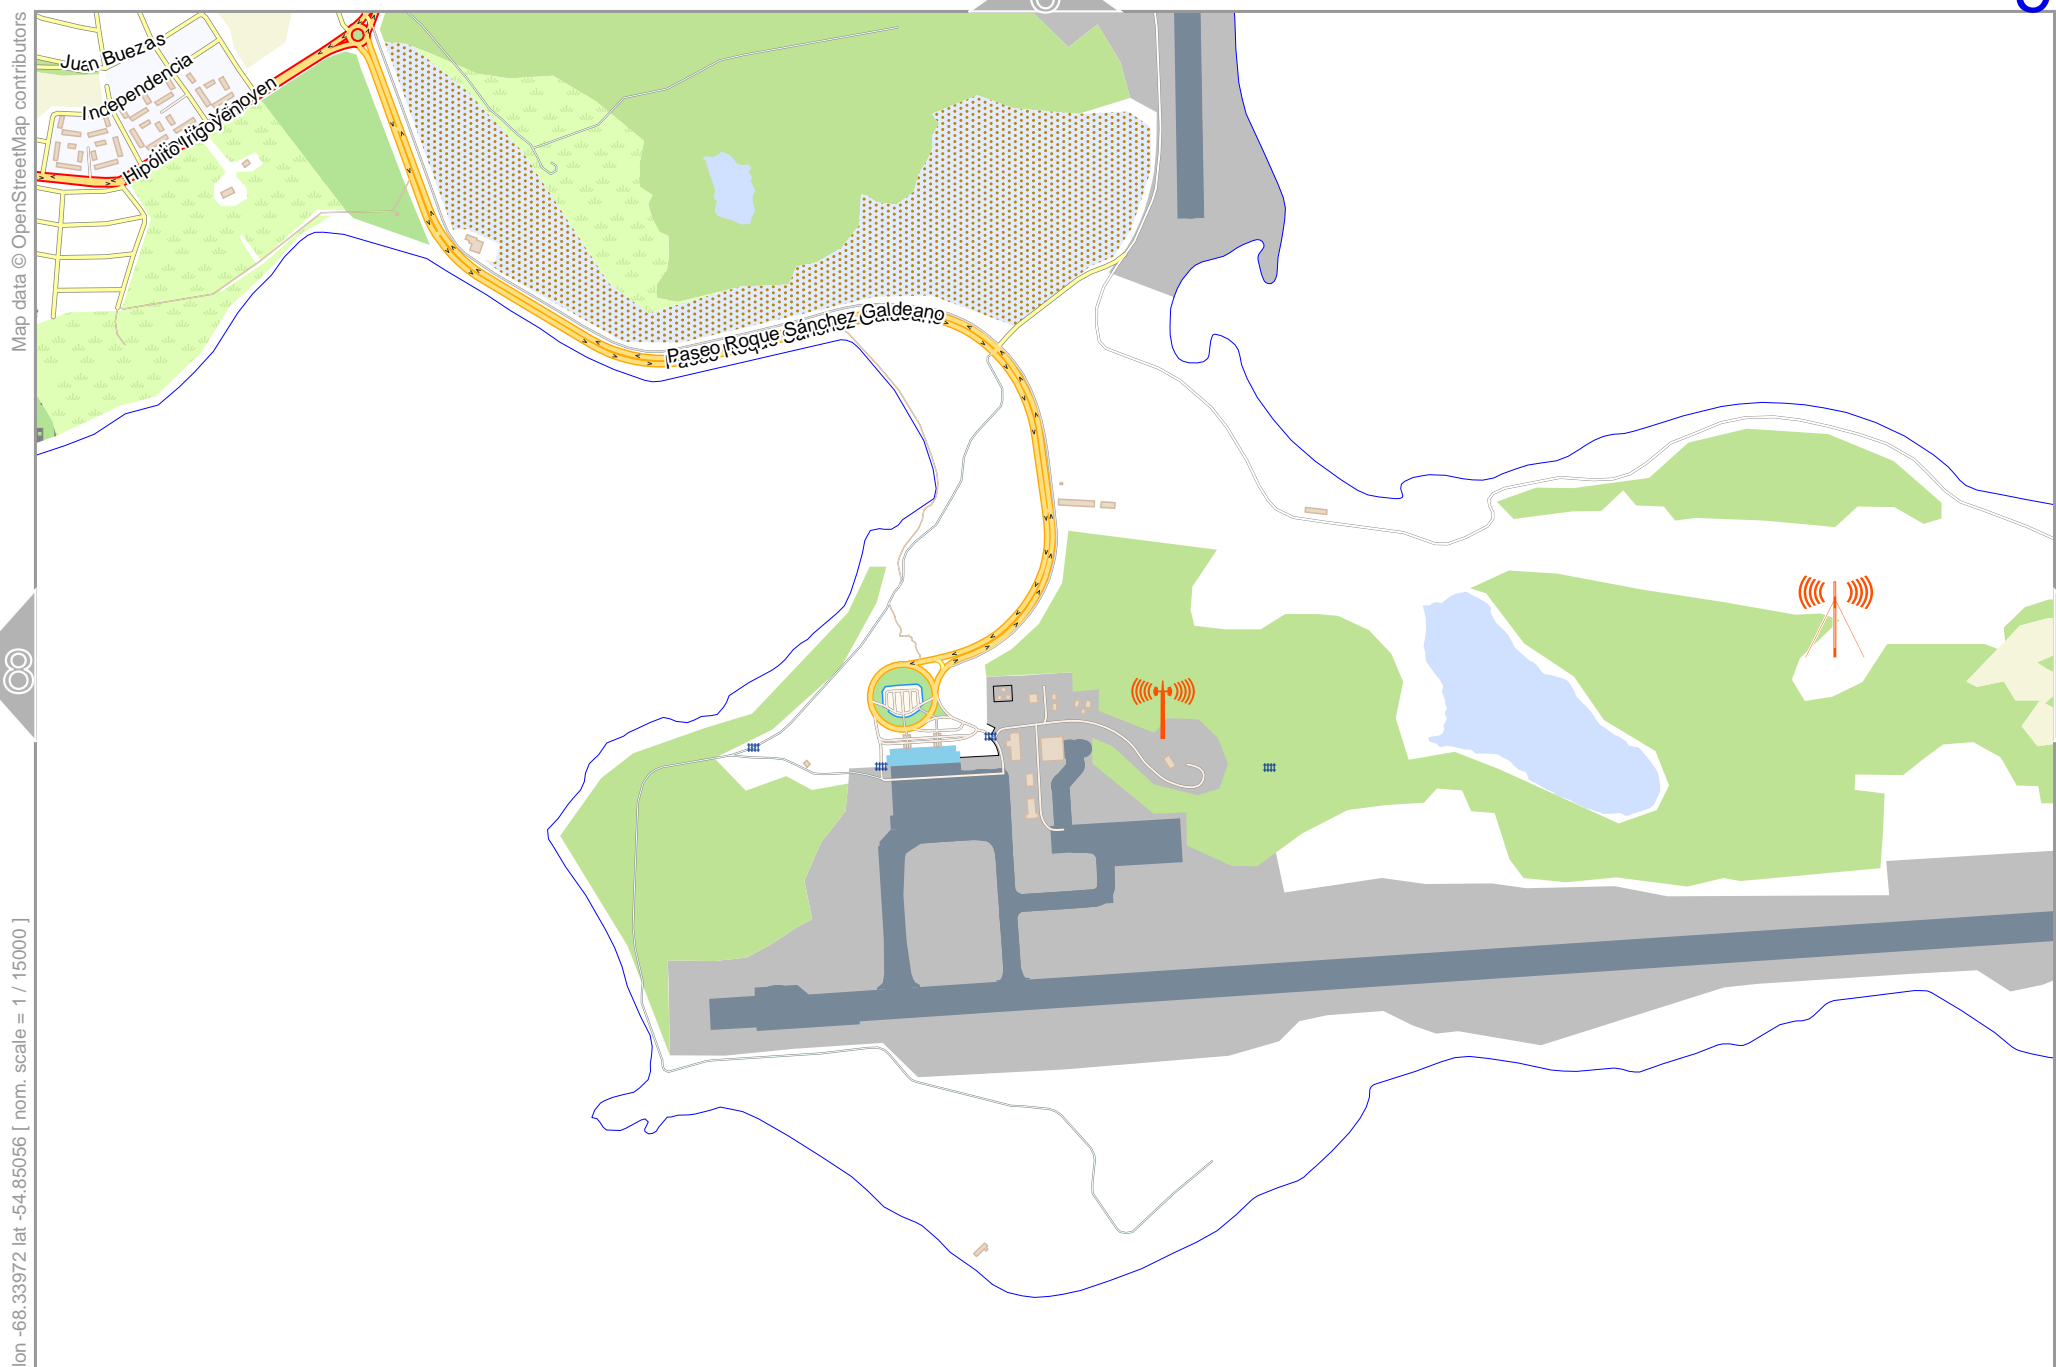

lon -68.27742 lat -54.82631 [ nom. scale = 1 / 15000 ]

0 100 m 1000 m 1500 m

7

lon -68.21513 lat -54.80205

pdfmap\_20231226\_130443\_Ushuaia\_-68.308\_-54.814\_205.pdf

Camino Playa Larga

top

# Ushuaia

Map data © OpenStreetMap contributors

lon -68.33972 lat -54.85056 [ nom. scale = 1 / 15000 ]

lon -68.27742 lat -54.82631

pdfmap\_20231226\_130443\_Ushuaia\_-68.308\_-54.814\_205.pdf

0 100 m 1000 m 1500 m