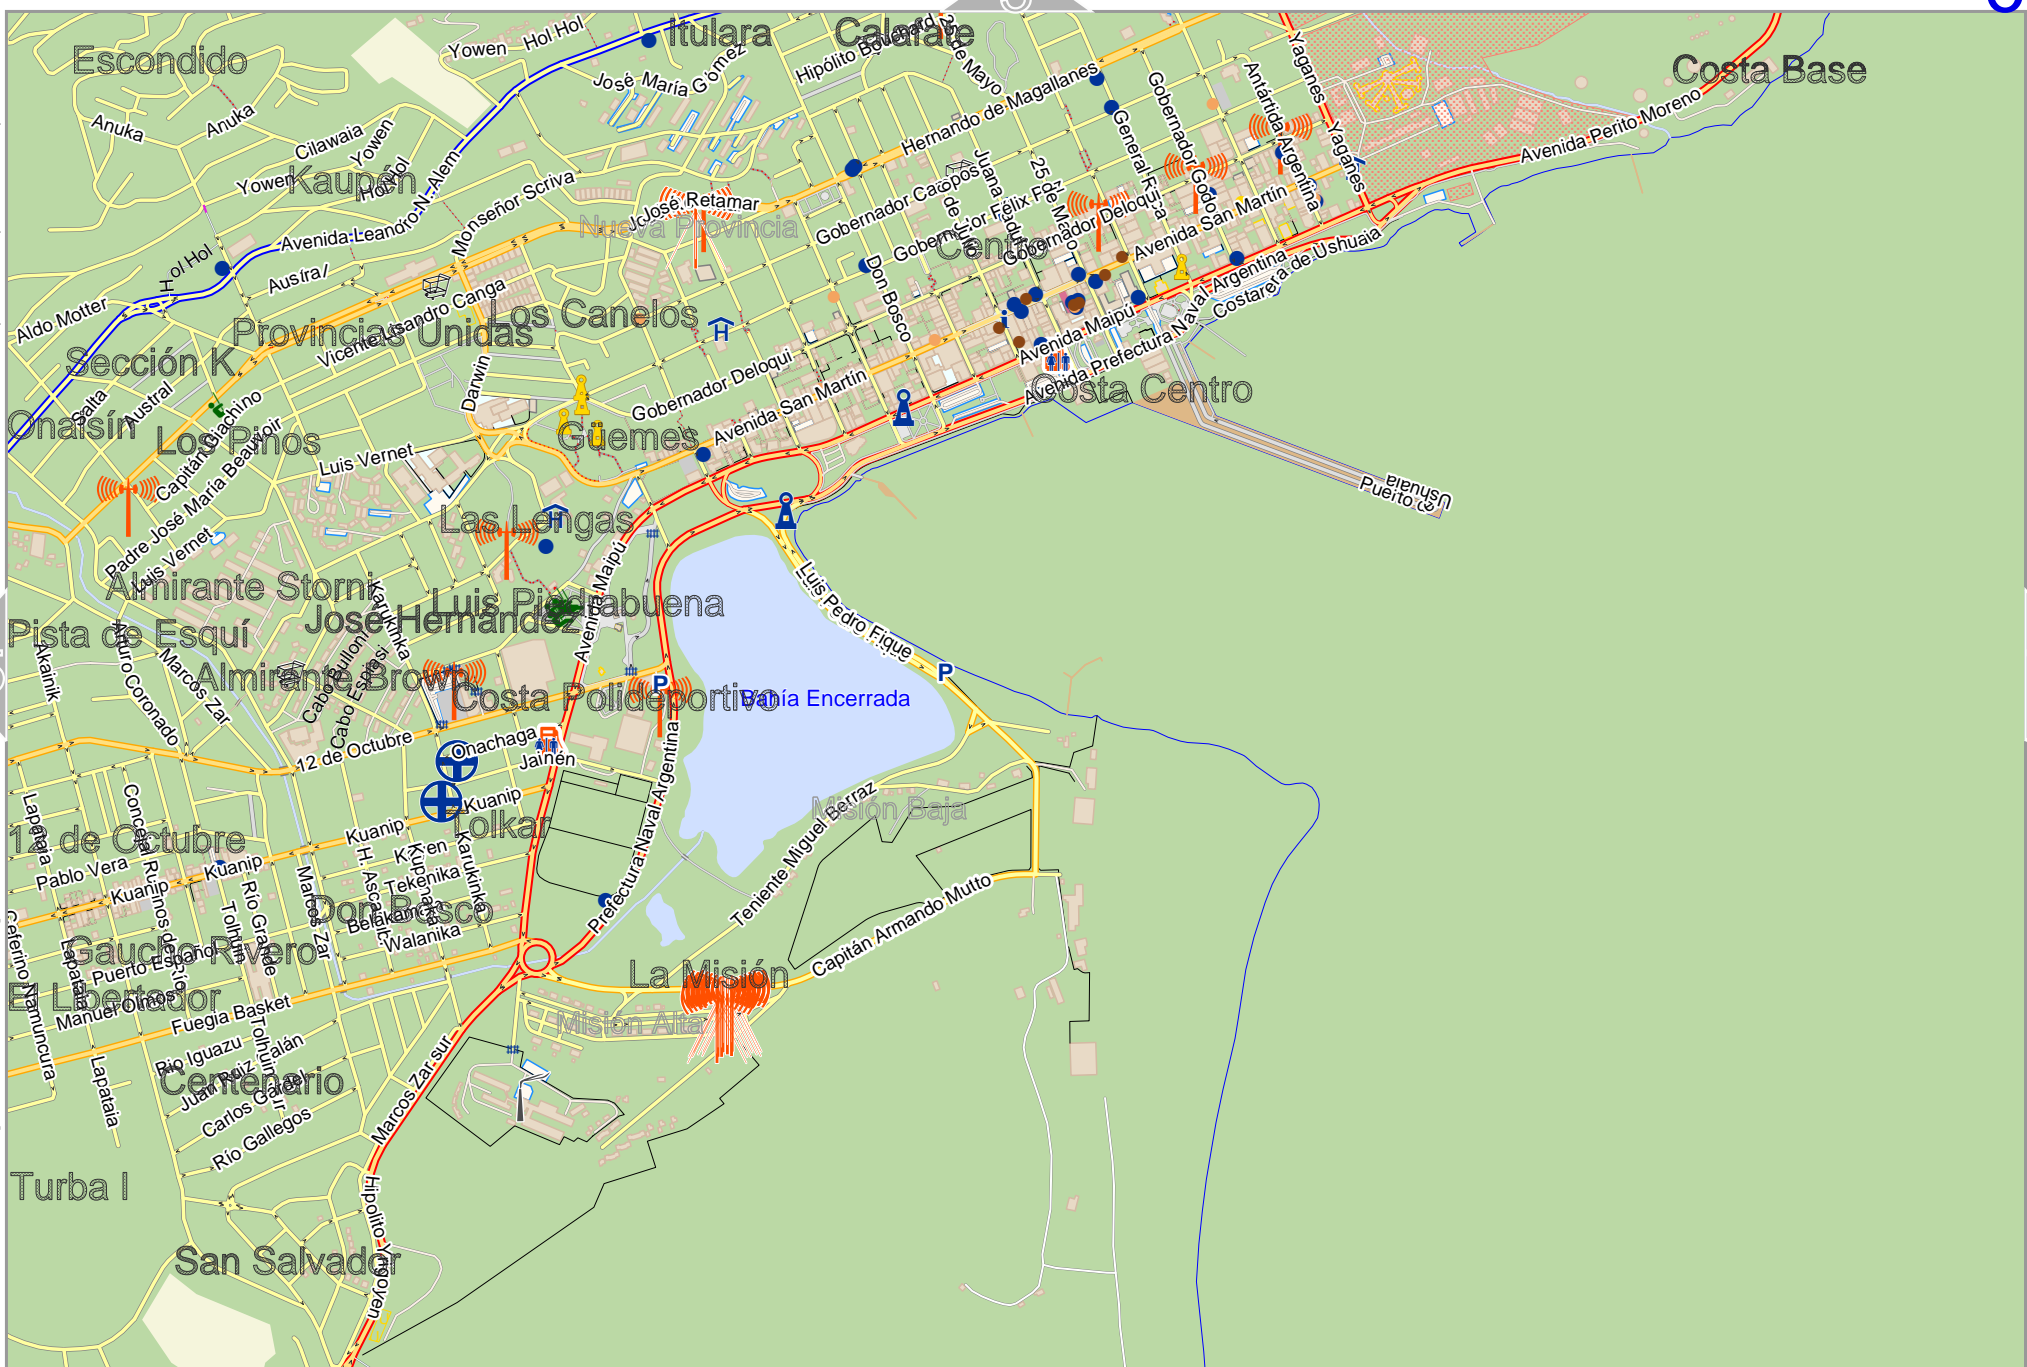

5

top

Map data © OpenStreetMap contributors

lon -68.33972 lat -54.80205 [ nom. scale = 1 / 15000 ]

lon -68.27742 lat -54.77780

pdfmap\_20231226\_130443\_Ushuaia\_-68.308\_-54.814\_205.pdf

# Ushuaia

Map data © OpenStreetMap contributors

lon -68.27742 lat -54.80205 [ nom. scale = 1 / 15000 ]

lon -68.21513 lat -54.77780

pdfmap\_20231226\_130443\_Ushuaia\_-68.308\_-54.814\_205.pdf

0 100 m 1000 m 1500 m

Map data © OpenStreetMap contributors

lon -68.40202 lat -54.82631 [ nom. scale = 1 / 15000 ]

lon -68.33972 lat -54.80205

pdfmap\_20231226\_130443\_Ushuaia\_-68.308\_-54.814\_205.pdf

0 100 m 1000 m 1500 m

Ushuaia

Map data © OpenStreetMap contributors

lon -68.27742 lat -54.80205

lon -68.33972 lat -54.82631 [ nom. scale = 1 / 150000 ]

pdfmap\_20231226\_130443\_Ushuaia\_-68.308\_-54.814\_205.pdf

Ushuaia

Map data © OpenStreetMap contributors