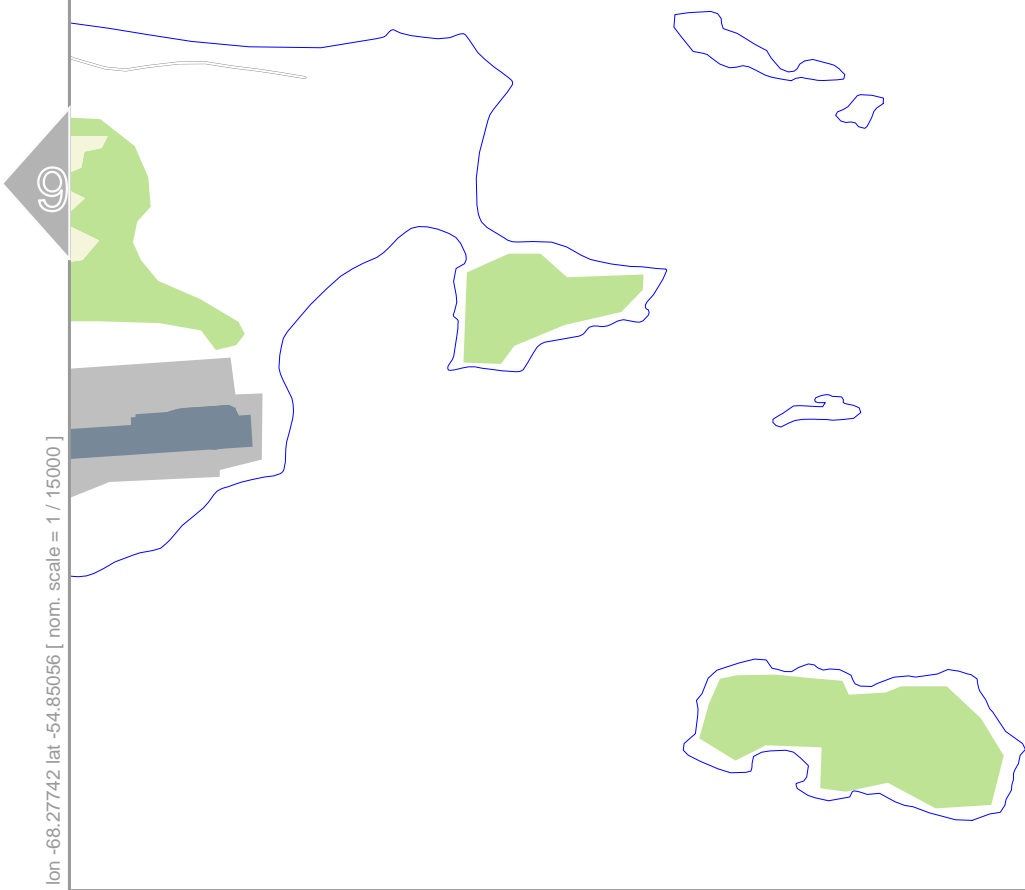

Map data © OpenStreetMap contributors

lon -68.27742 lat -54.80205

lon -68.33972 lat -54.82631 [ nom. scale = 1 / 150000 ]

pdfmap\_20231226\_130443\_Ushuaia\_-68.308\_-54.814\_205.pdf

Ushuaia

Map data © OpenStreetMap contributors

lon -68.27742 lat -54.82631 [ nom. scale = 1 / 15000 ]

0 100 m 1000 m 1500 m

7

lon -68.21513 lat -54.80205

pdfmap\_20231226\_130443\_Ushuaia\_-68.308\_-54.814\_205.pdf

Camino Playa Larga

top

# Ushuaia

Map data © OpenStreetMap contributors

lon -68.33972 lat -54.85056 [ nom. scale = 1 / 15000 ]

lon -68.27742 lat -54.82631

pdfmap\_20231226\_130443\_Ushuaia\_-68.308\_-54.814\_205.pdf

0 100 m 1000 m 1500 m

Map data © OpenStreetMap contributors

lon -68.21513 lat -54.82631

lon -68.27742 lat -54.85056 [ nom. scale = 1 / 15000 ]

pdfmap\_20231226\_130443\_Ushuaia\_-68.308\_-54.814\_205.pdf

0 100 m 1000 m 1500 m