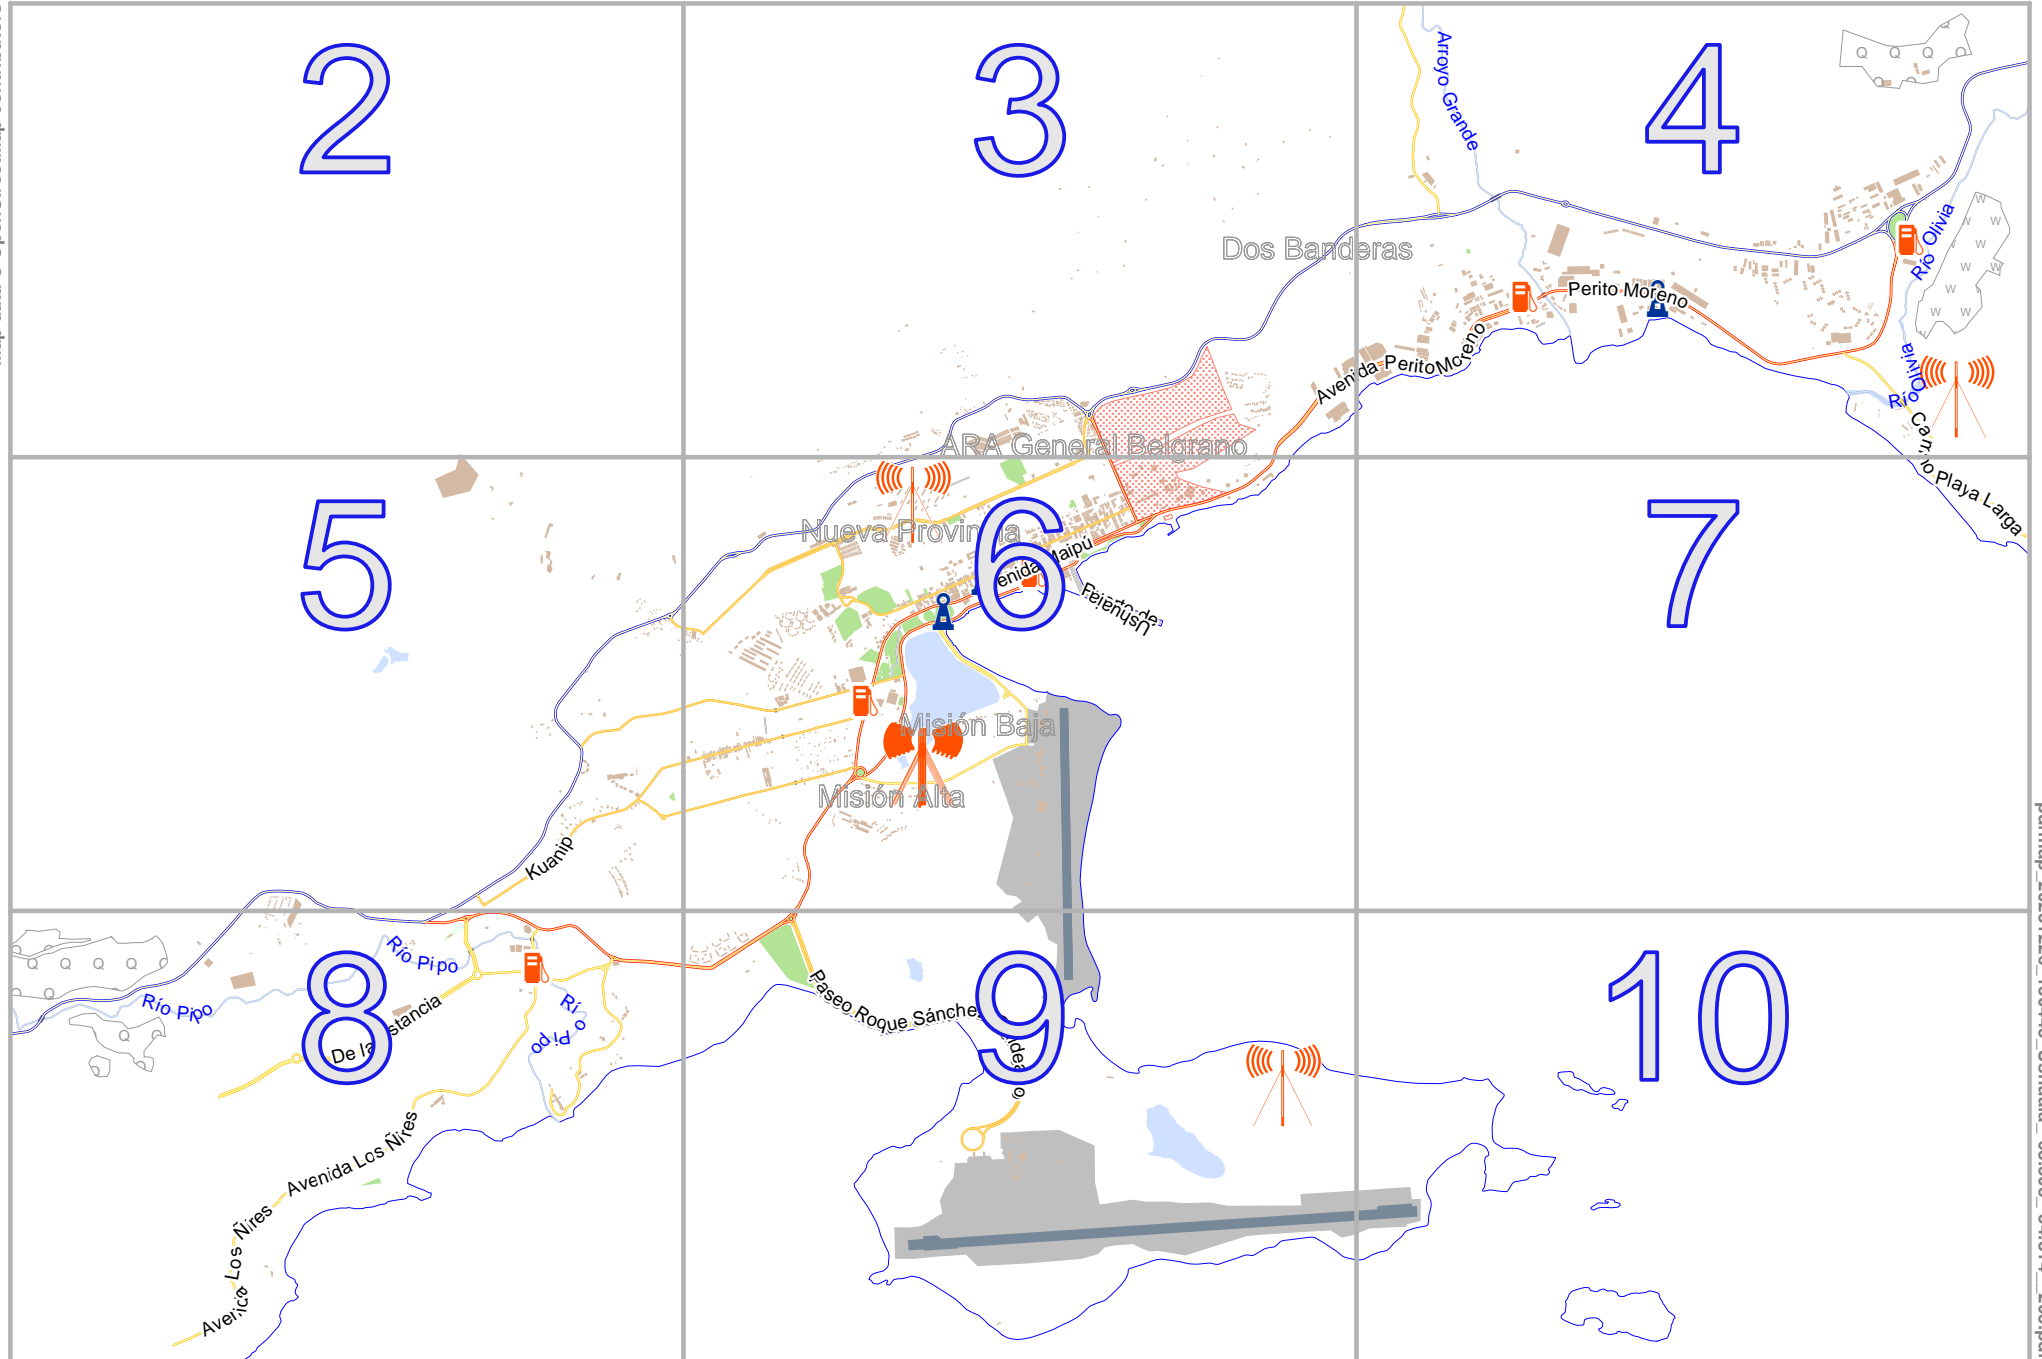

# Ushuaia

lon -68.21513 lat -54.77780

Map data © OpenStreetMap contributors

pdfmap\_20231226\_130443\_Ushuaia\_-68.308\_-54.814\_205.pdf

lon -68.40202 lat -54.85056  
[ nom. scale = 1 / 45000 ]

# Ushuaia

Map data © OpenStreetMap contributors

lon -68.40202 lat -54.80205 [ nom. scale = 1 / 15000 ]

0 100 m 1000 m 1500 m

2

lon -68.33972 lat -54.77780

pdfmap\_20231226\_130443\_Ushuaia\_-68.308\_-54.814\_205.pdf

5

top

Map data © OpenStreetMap contributors

lon -68.33972 lat -54.80205 [ nom. scale = 1 / 15000 ]

lon -68.27742 lat -54.77780

pdfmap\_20231226\_130443\_Ushuaia\_-68.308\_-54.814\_205.pdf

# Ushuaia

Map data © OpenStreetMap contributors

lon -68.27742 lat -54.80205 [ nom. scale = 1 / 15000 ]

lon -68.21513 lat -54.77780

pdfmap\_20231226\_130443\_Ushuaia\_-68.308\_-54.814\_205.pdf

0 100 m 1000 m 1500 m