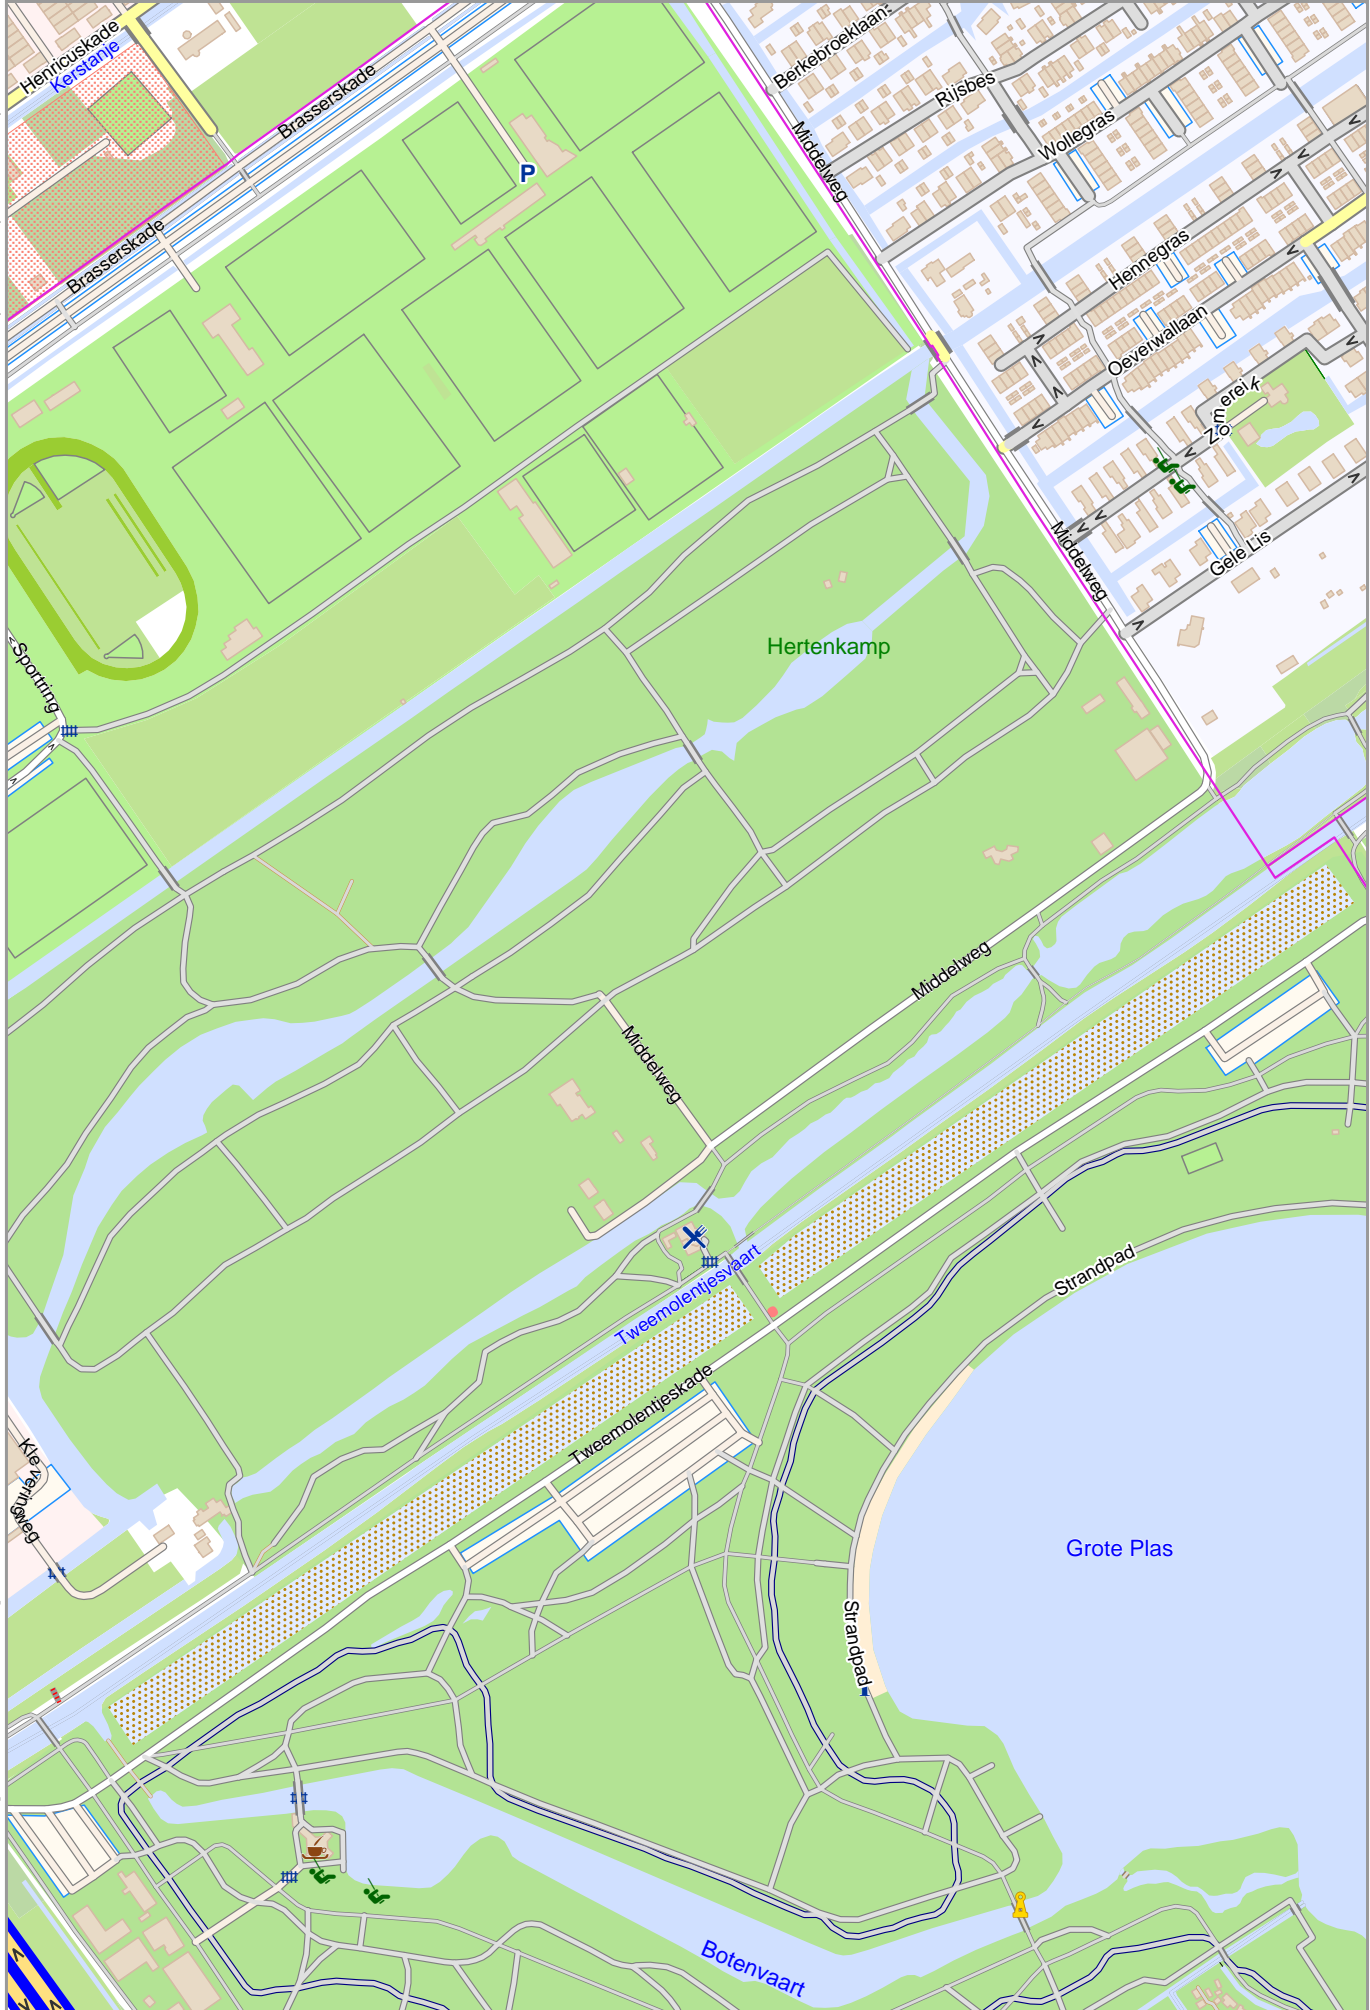

Map data © OpenStreetMap contributors

lon 4.38070 lat 52.03187

lon 4.36759 lat 52.01987 | nom. scale = 1 / 5000

pdfmap\_20231212\_113920\_Delft\_1\_20000\_A4\_4.37414\_52.0258\_761.pdf